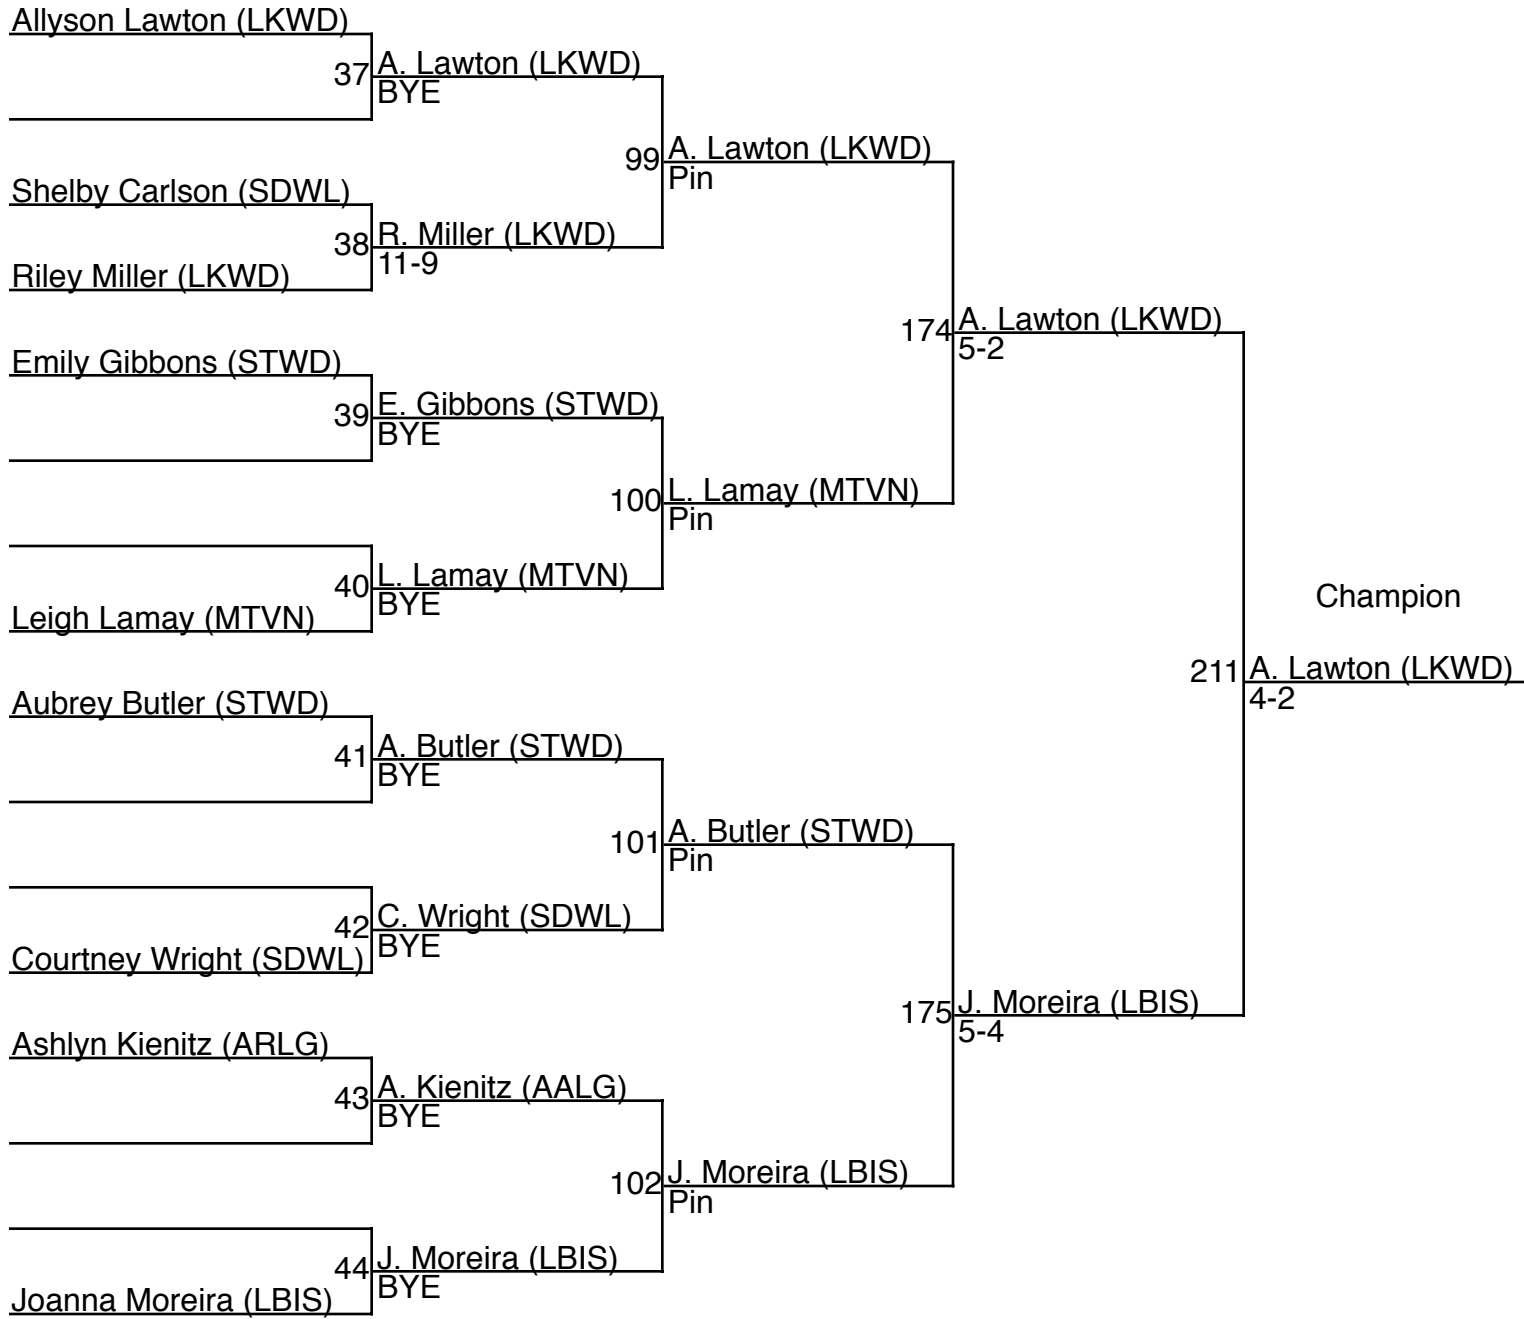

Region I - Sub Regional 2 Girls Wrestling Championships / 137

1. Allyson Lawton (LKWD)
2. Joanna Moreira (LBIS)
3. Leigh Lamay (MTVN)
4. Aubrey Butler (STWD)
5. Courtney Wright (SDWL)
6. Emily Gibbons (STWD)