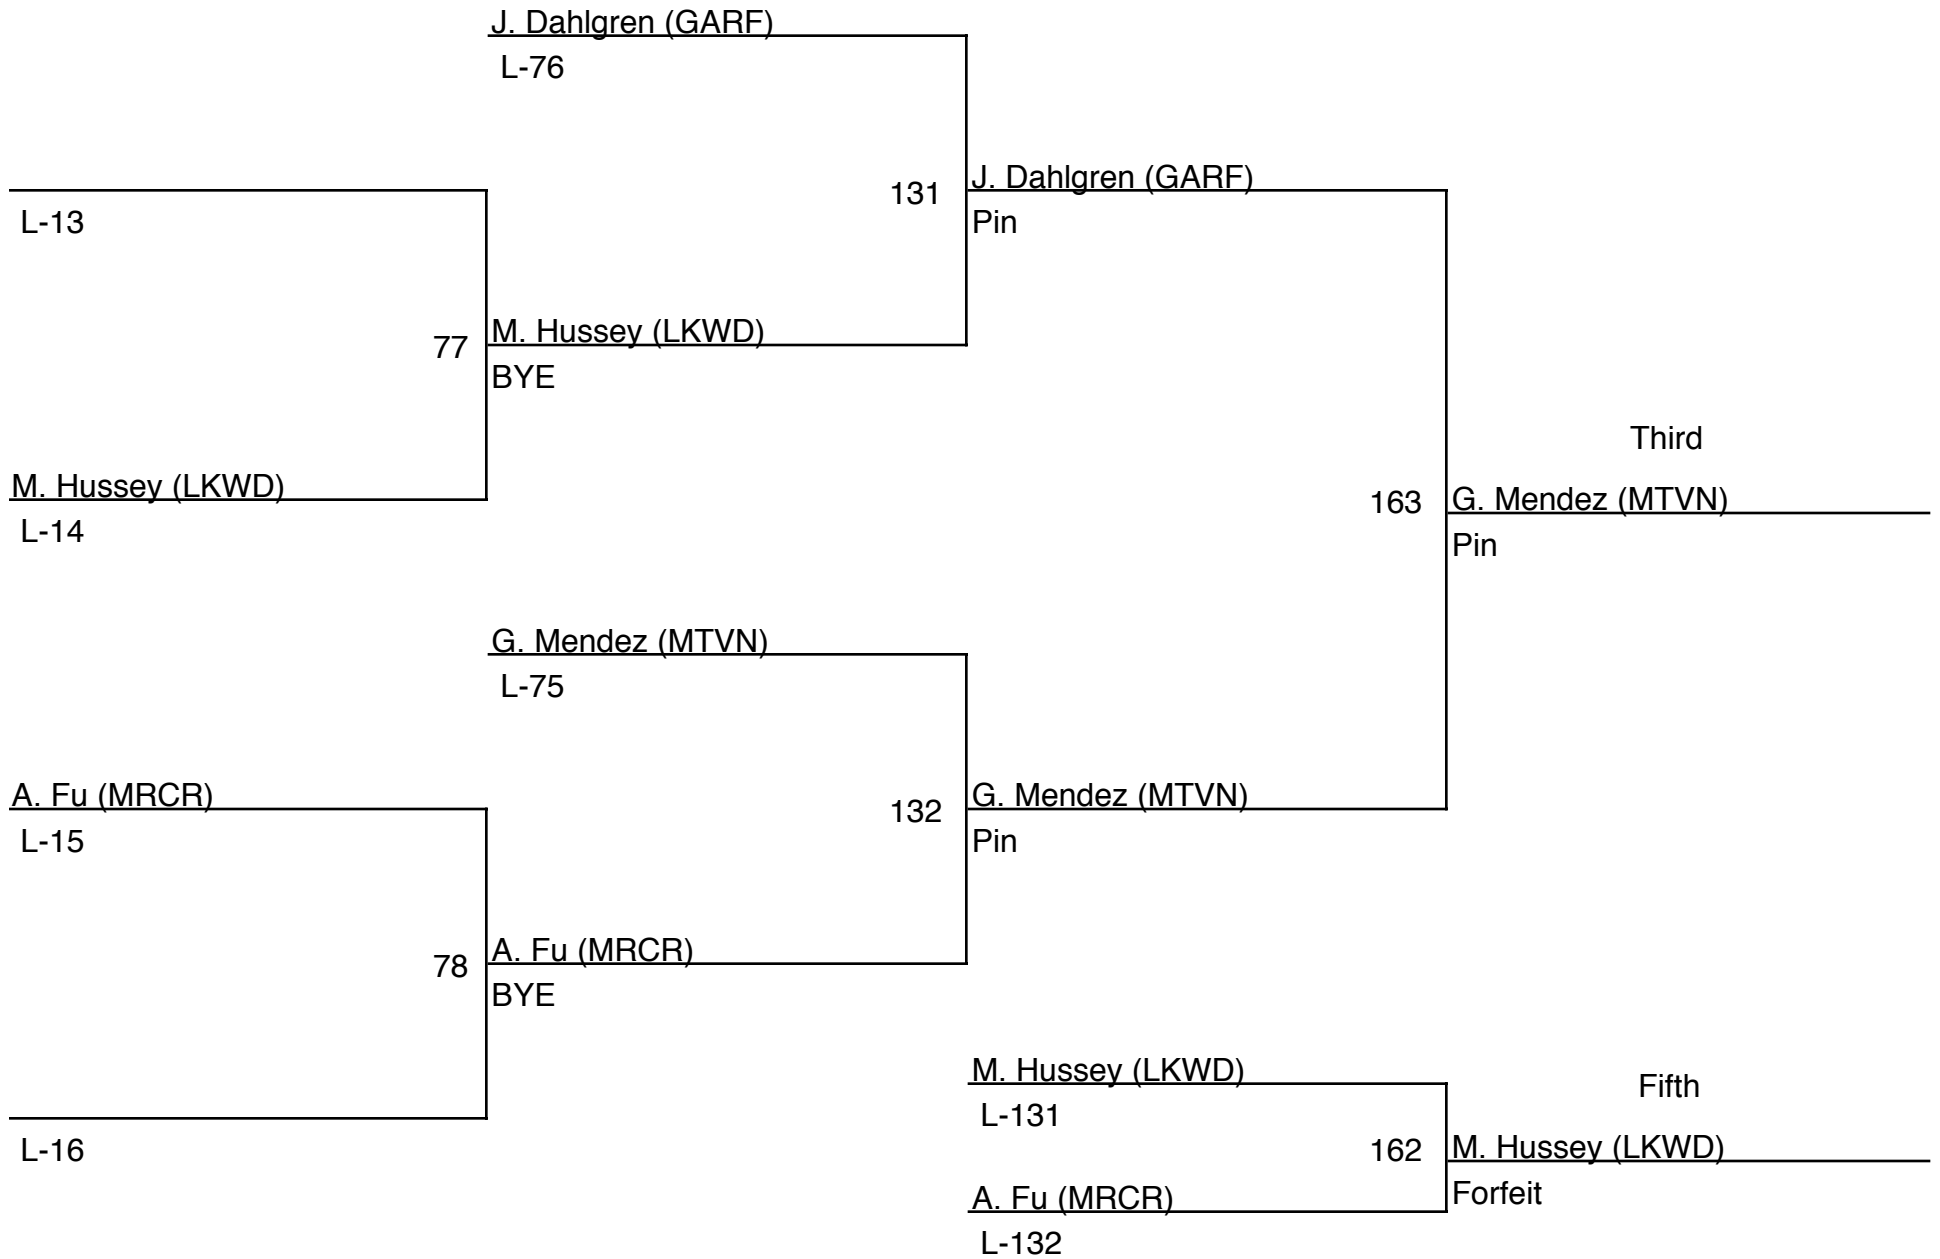

76

T. Barnes (SDWL)  
7-5

Tori Barnes (SDWL)

16

T. Barnes (SDWL)  
BYE

Region I - Sub Regional 2 Girls Wrestling Championships / 112 (consolation)

Region I - Sub Regional 2 Girls Wrestling Championships / 118