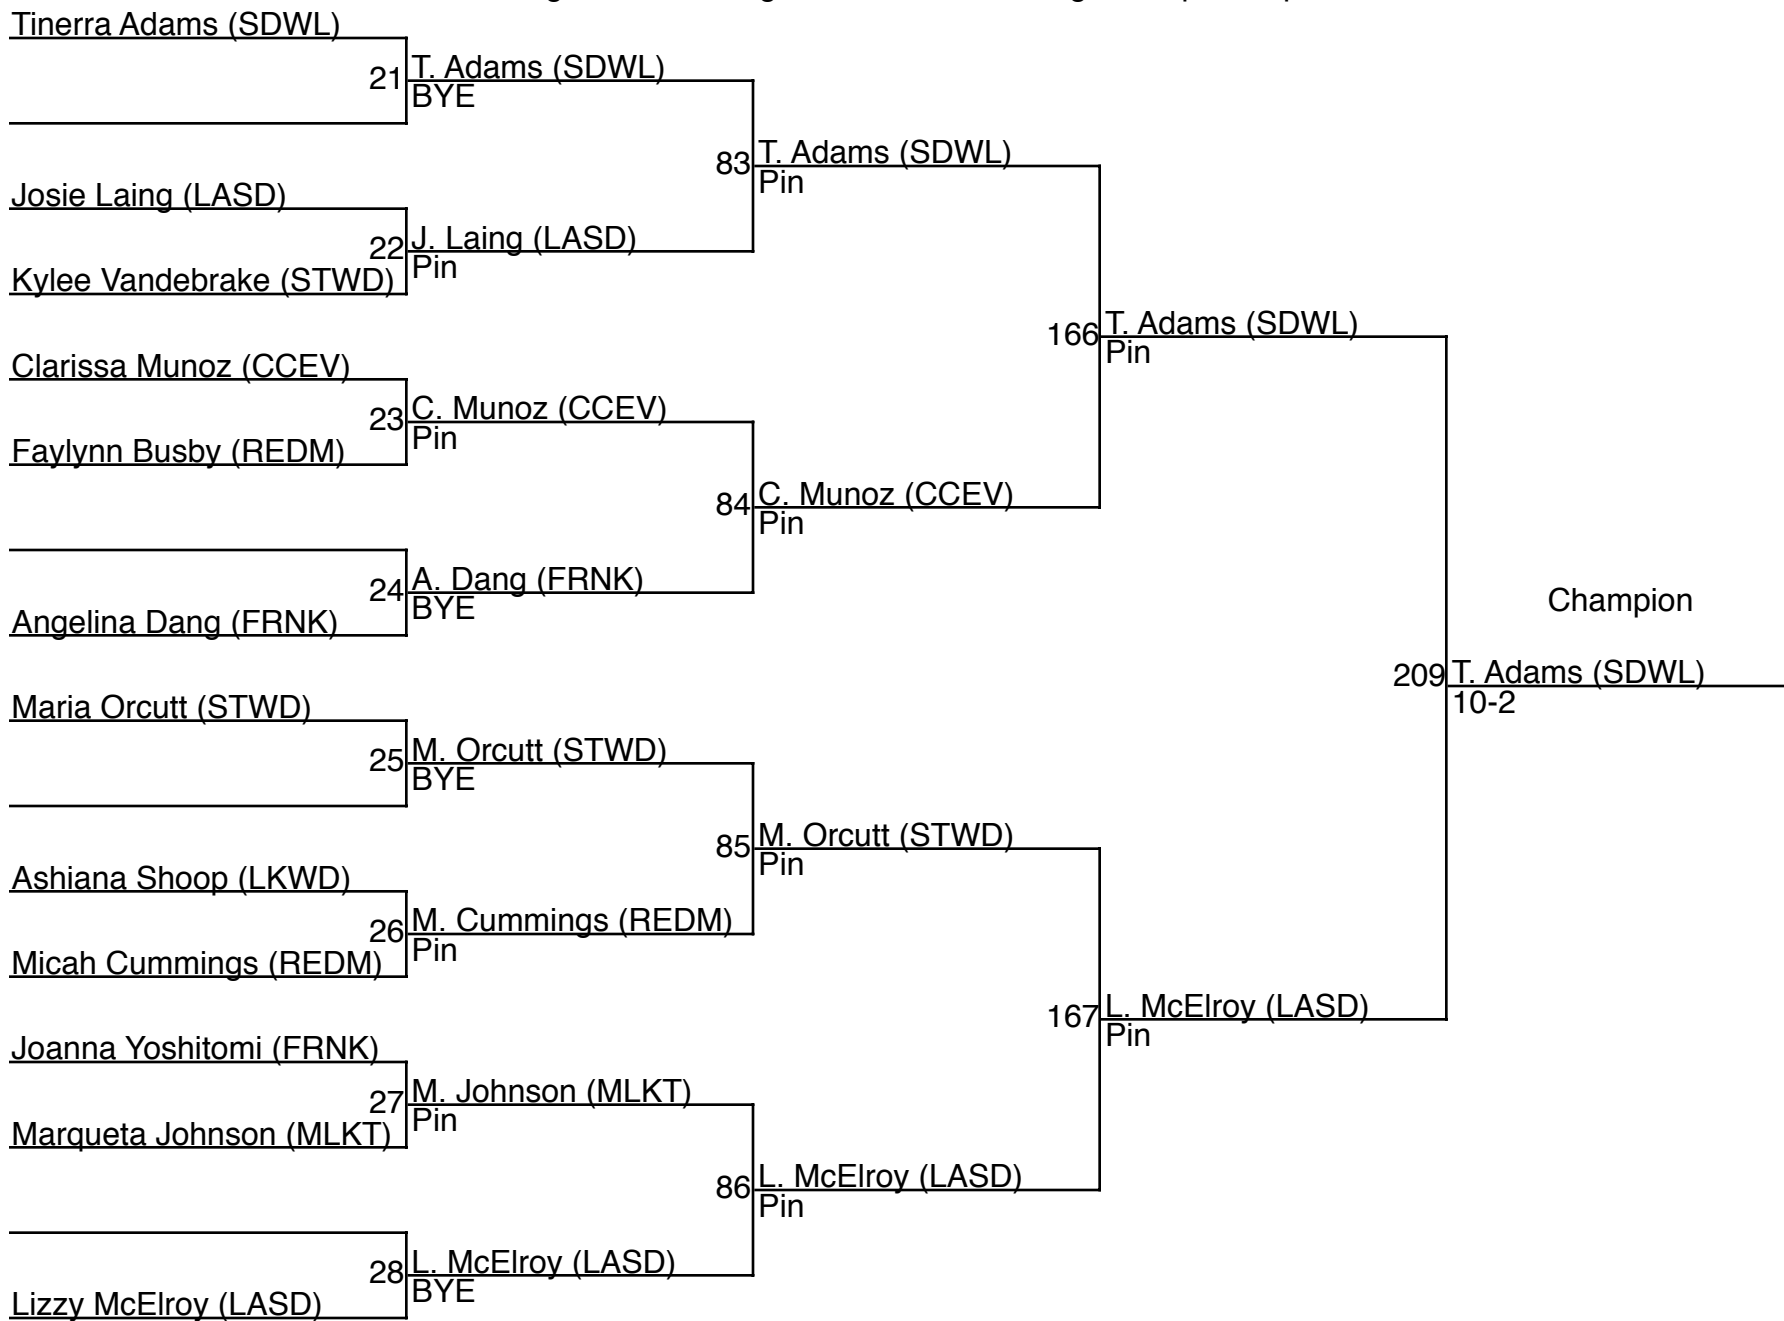

Hailey Parker (SDWL)

20

H. Parker (SDWL)

BYE

Region I - Sub Regional 2 Girls Wrestling Championships / 118 (consolation)

Region I - Sub Regional 2 Girls Wrestling Championships / 124

Region I - Sub Regional 2 Girls Wrestling Championships / 124 (consolation)