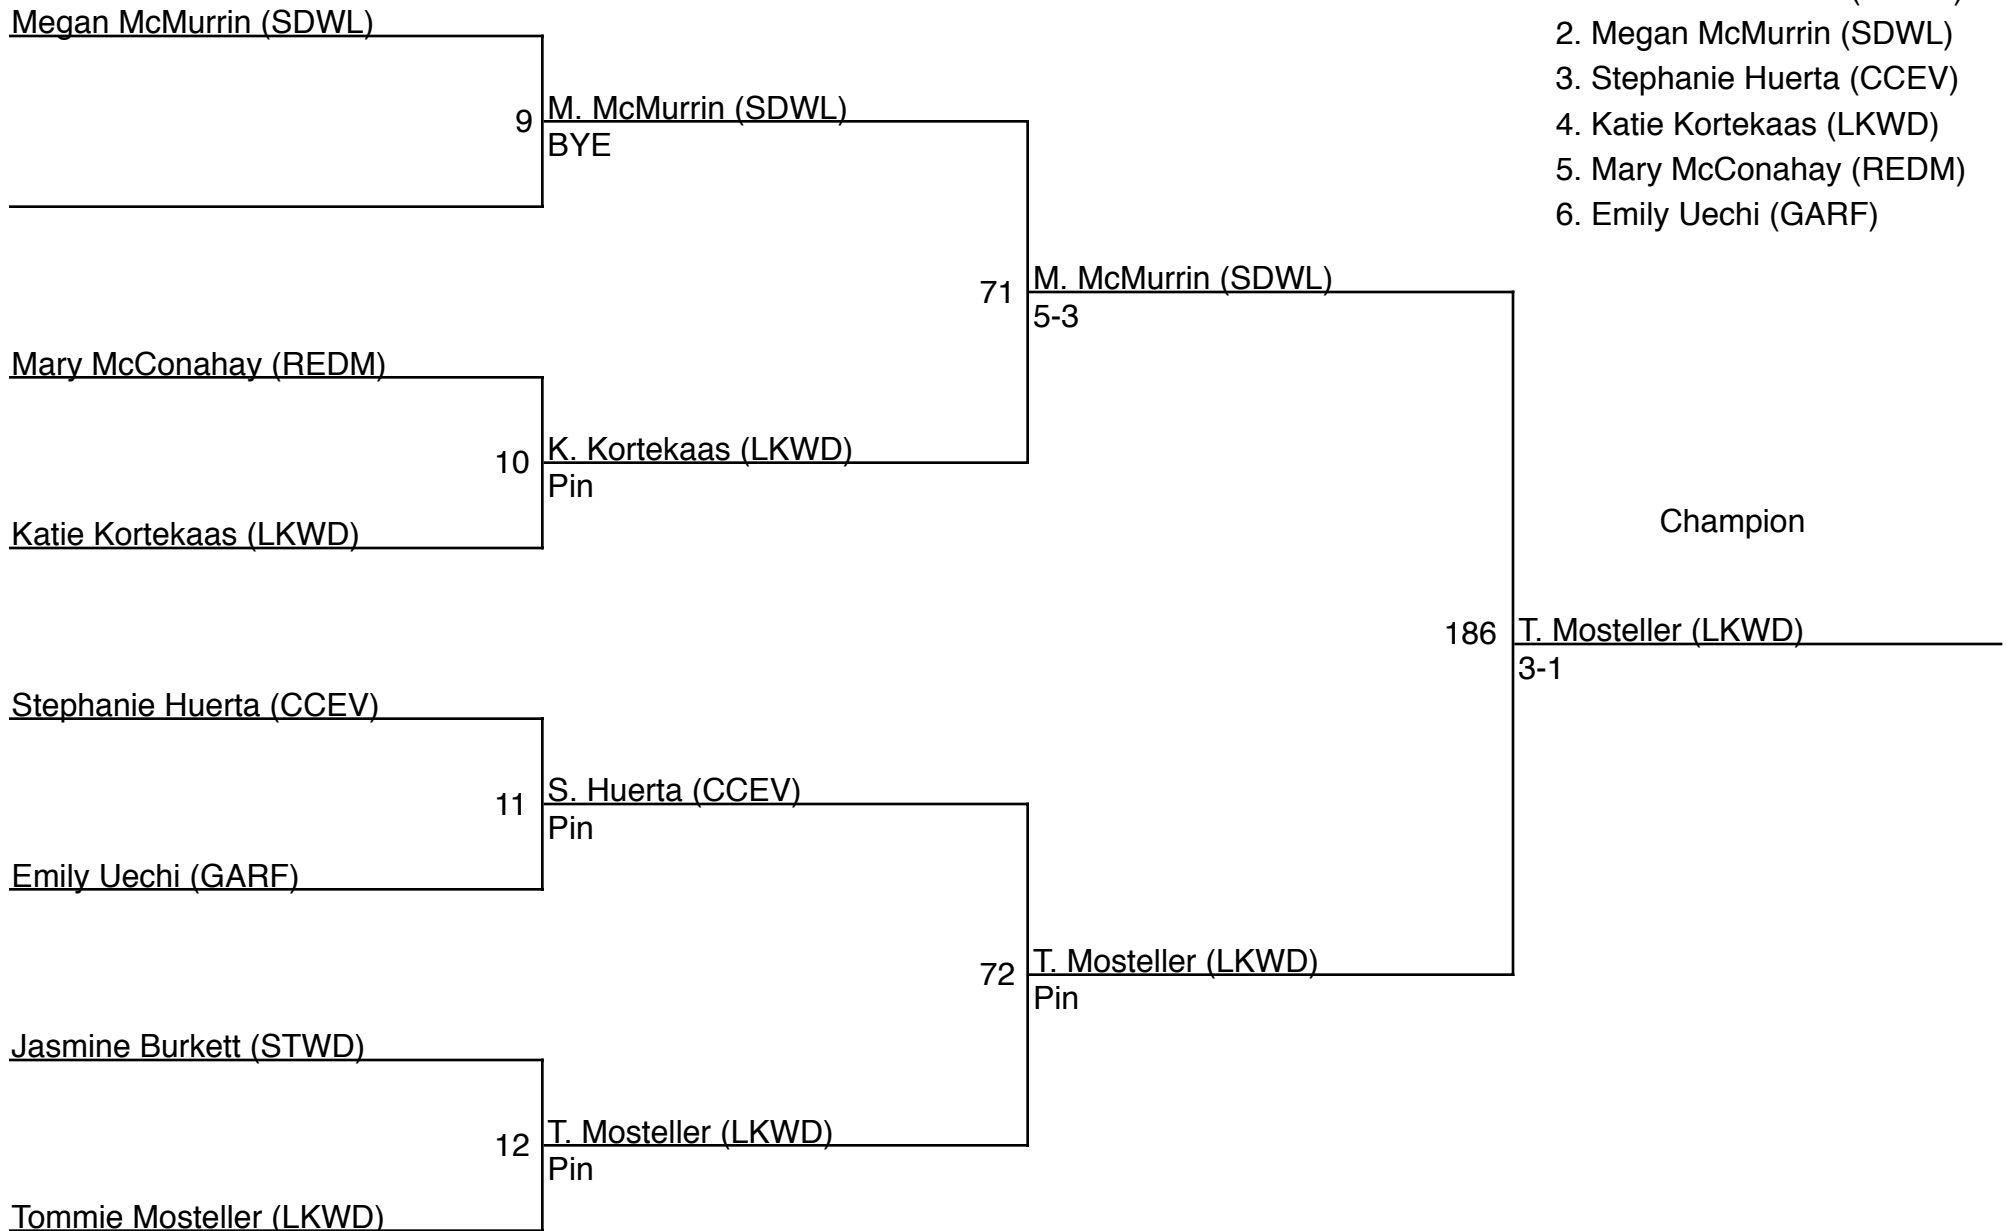

Region I - Sub Regional 2 Girls Wrestling Championships / 106

1. Tommie Mosteller (LKWD)
2. Megan McMurrin (SDWL)
3. Stephanie Huerta (CCEV)
4. Katie Kortekaas (LKWD)
5. Mary McConahay (REDM)
6. Emily Uechi (GARF)