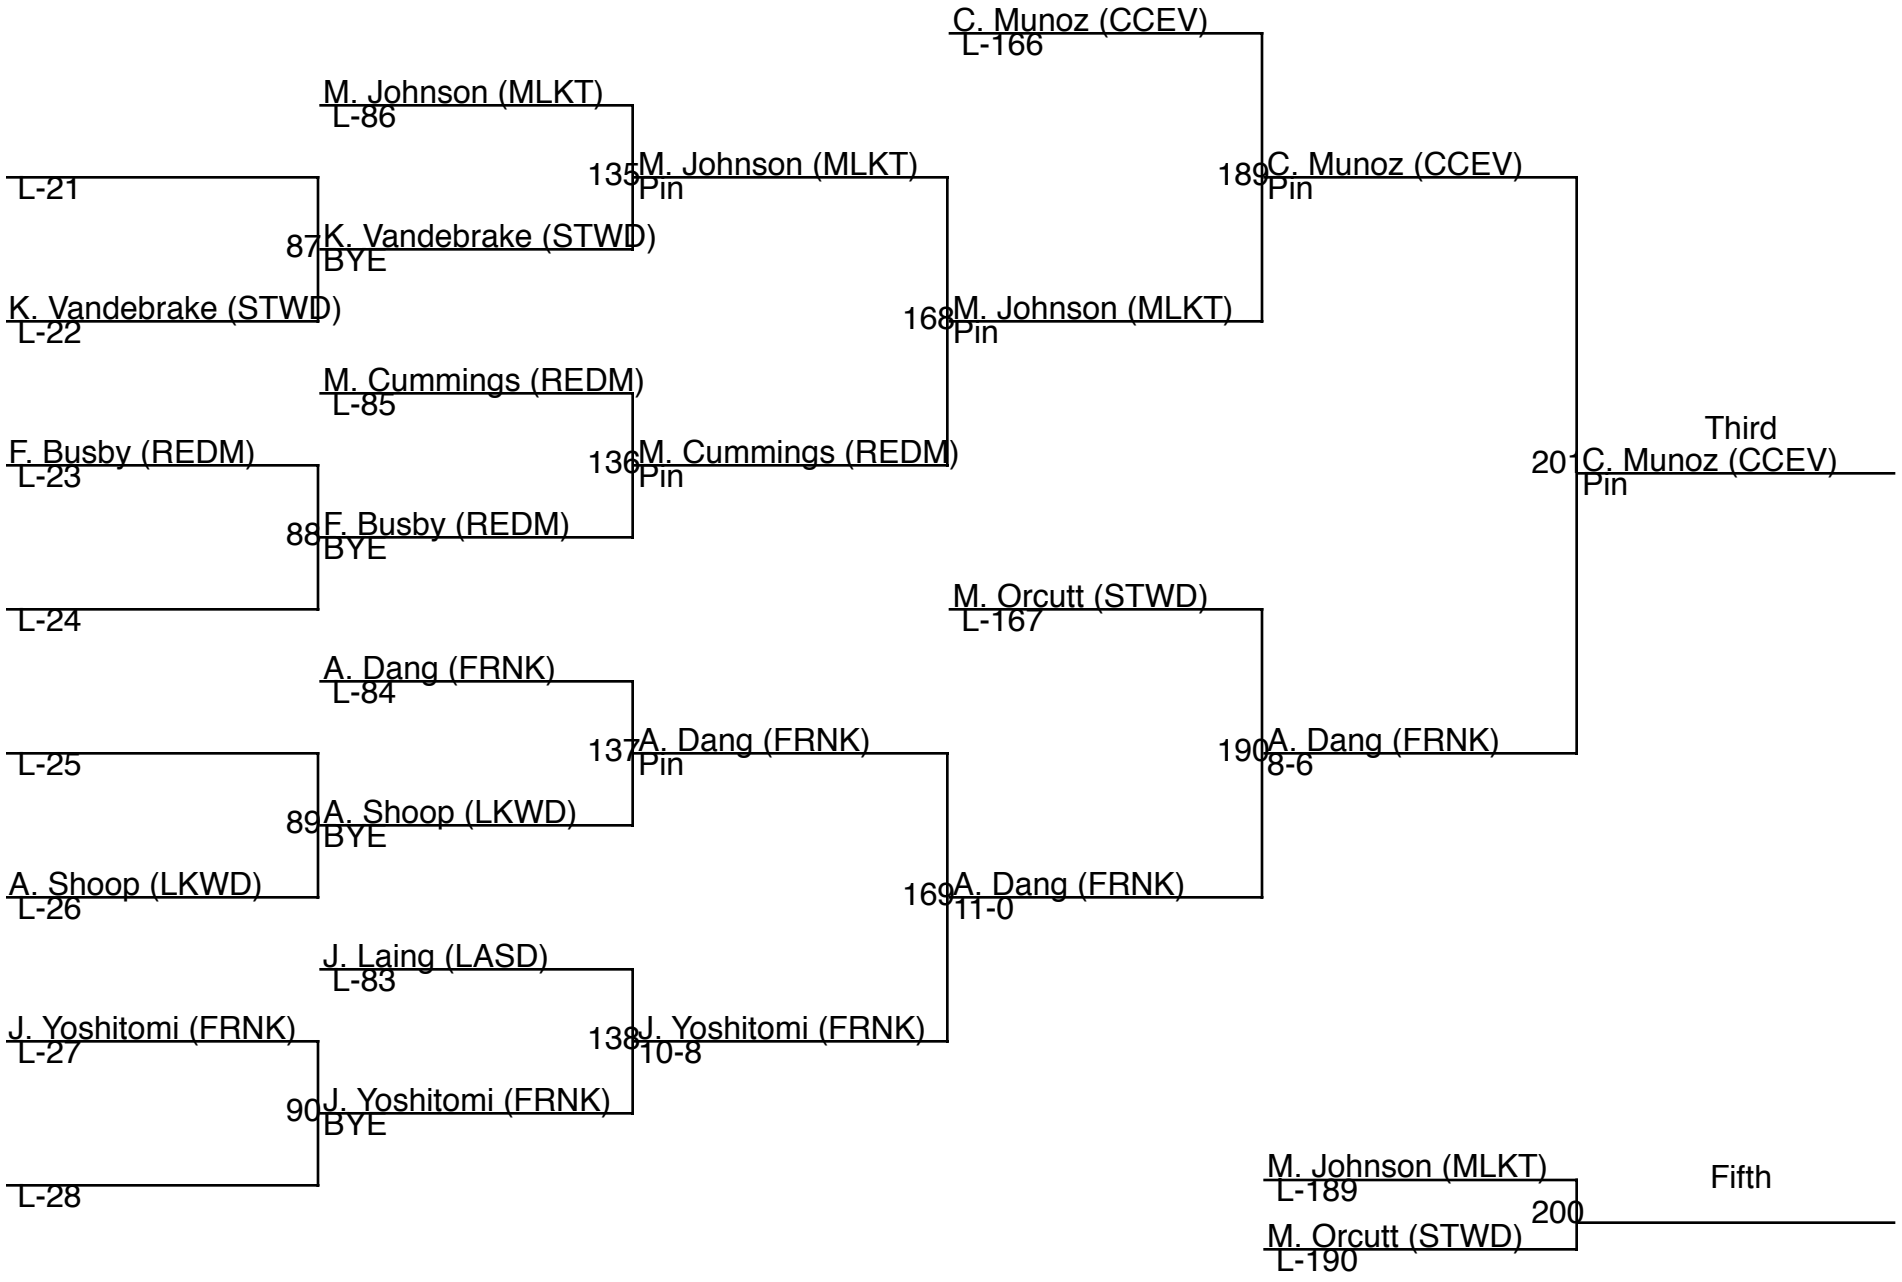

Hailey Parker (SDWL)

20

H. Parker (SDWL)

BYE

Region I - Sub Regional 2 Girls Wrestling Championships / 118 (consolation)

Region I - Sub Regional 2 Girls Wrestling Championships / 124

Region I - Sub Regional 2 Girls Wrestling Championships / 124 (consolation)