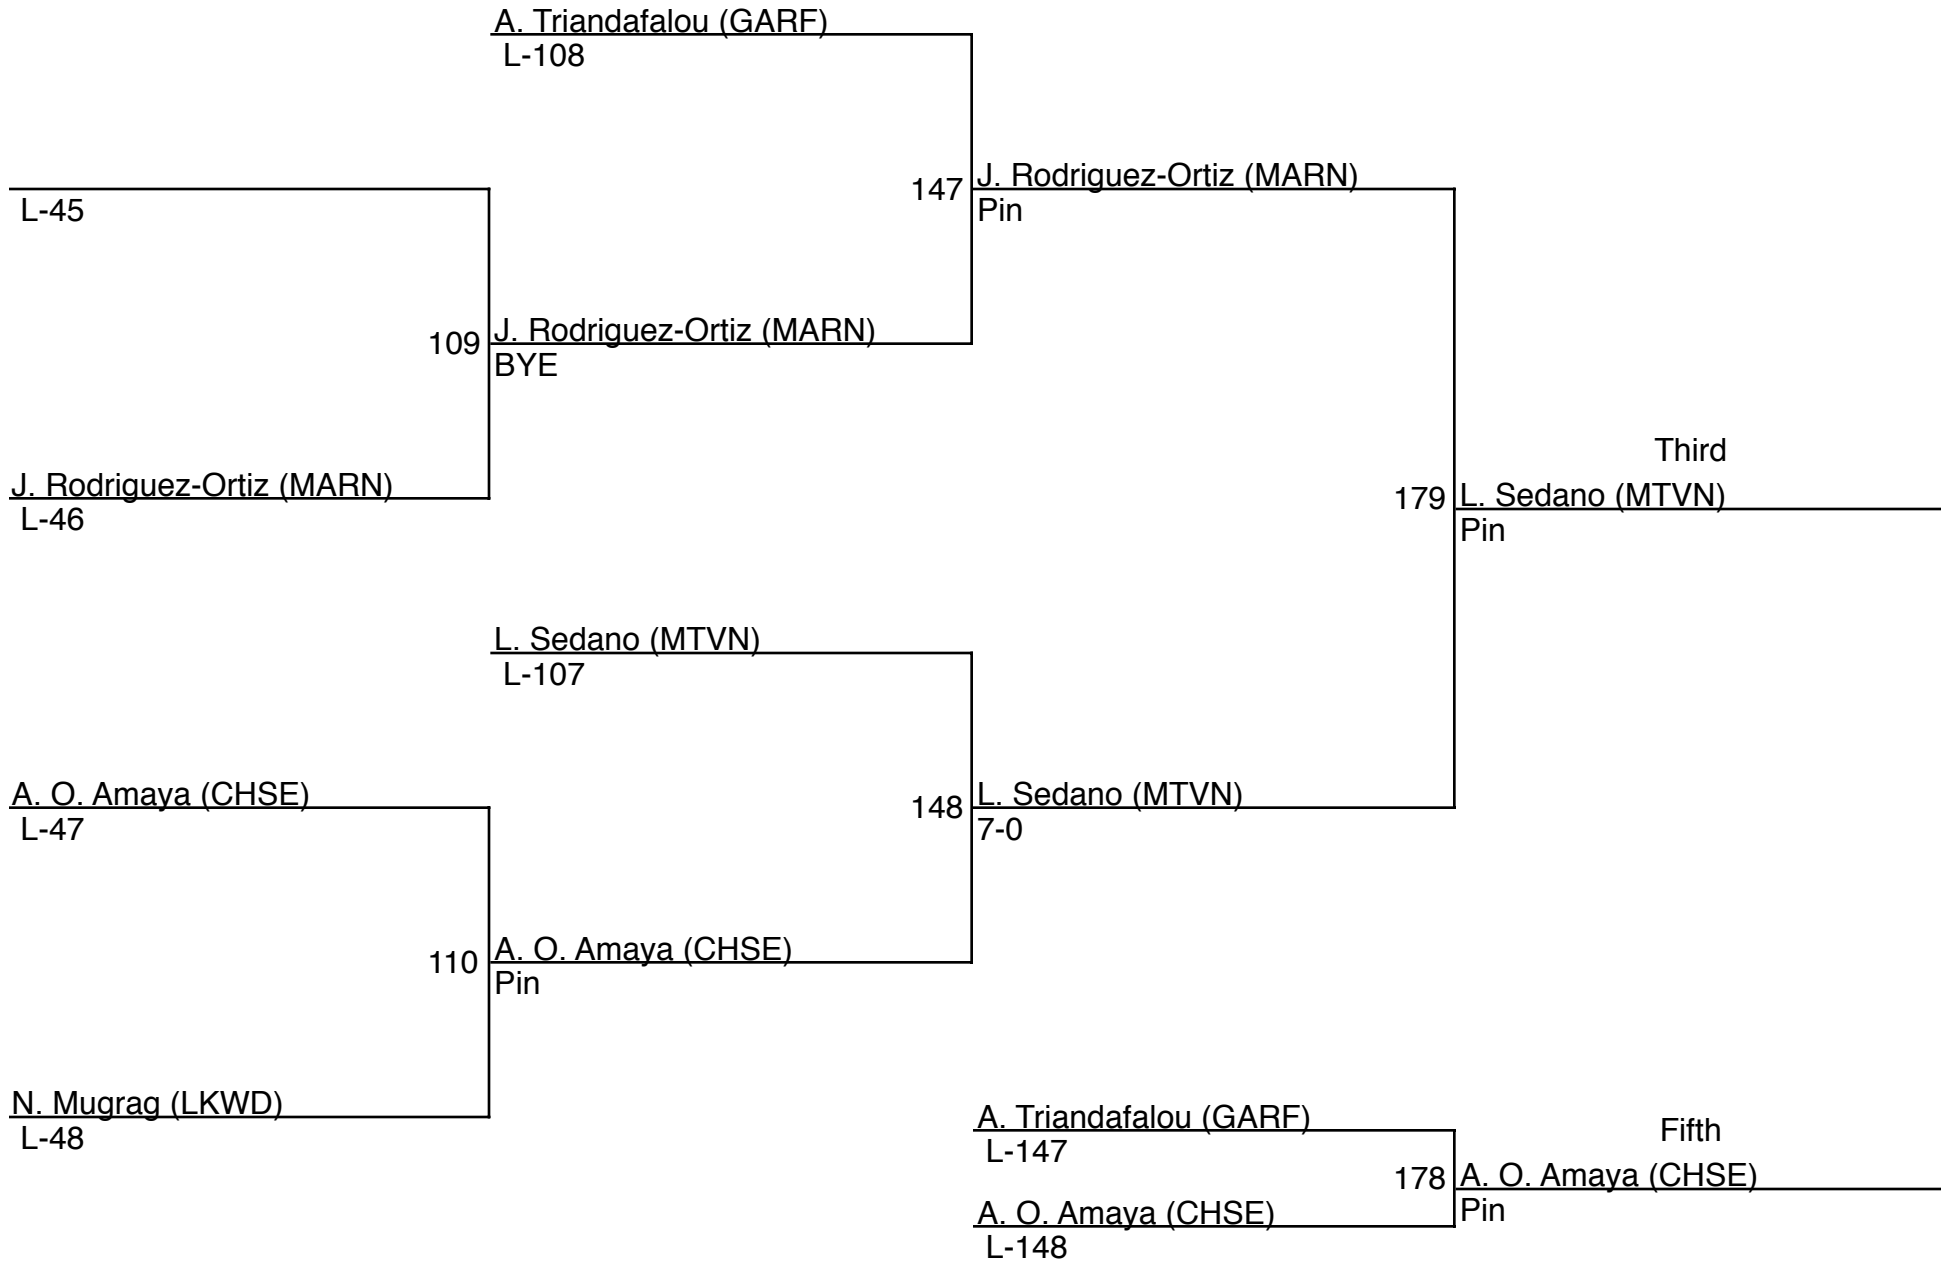

Region I - Sub Regional 2 Girls Wrestling Championships / 145 (consolation)