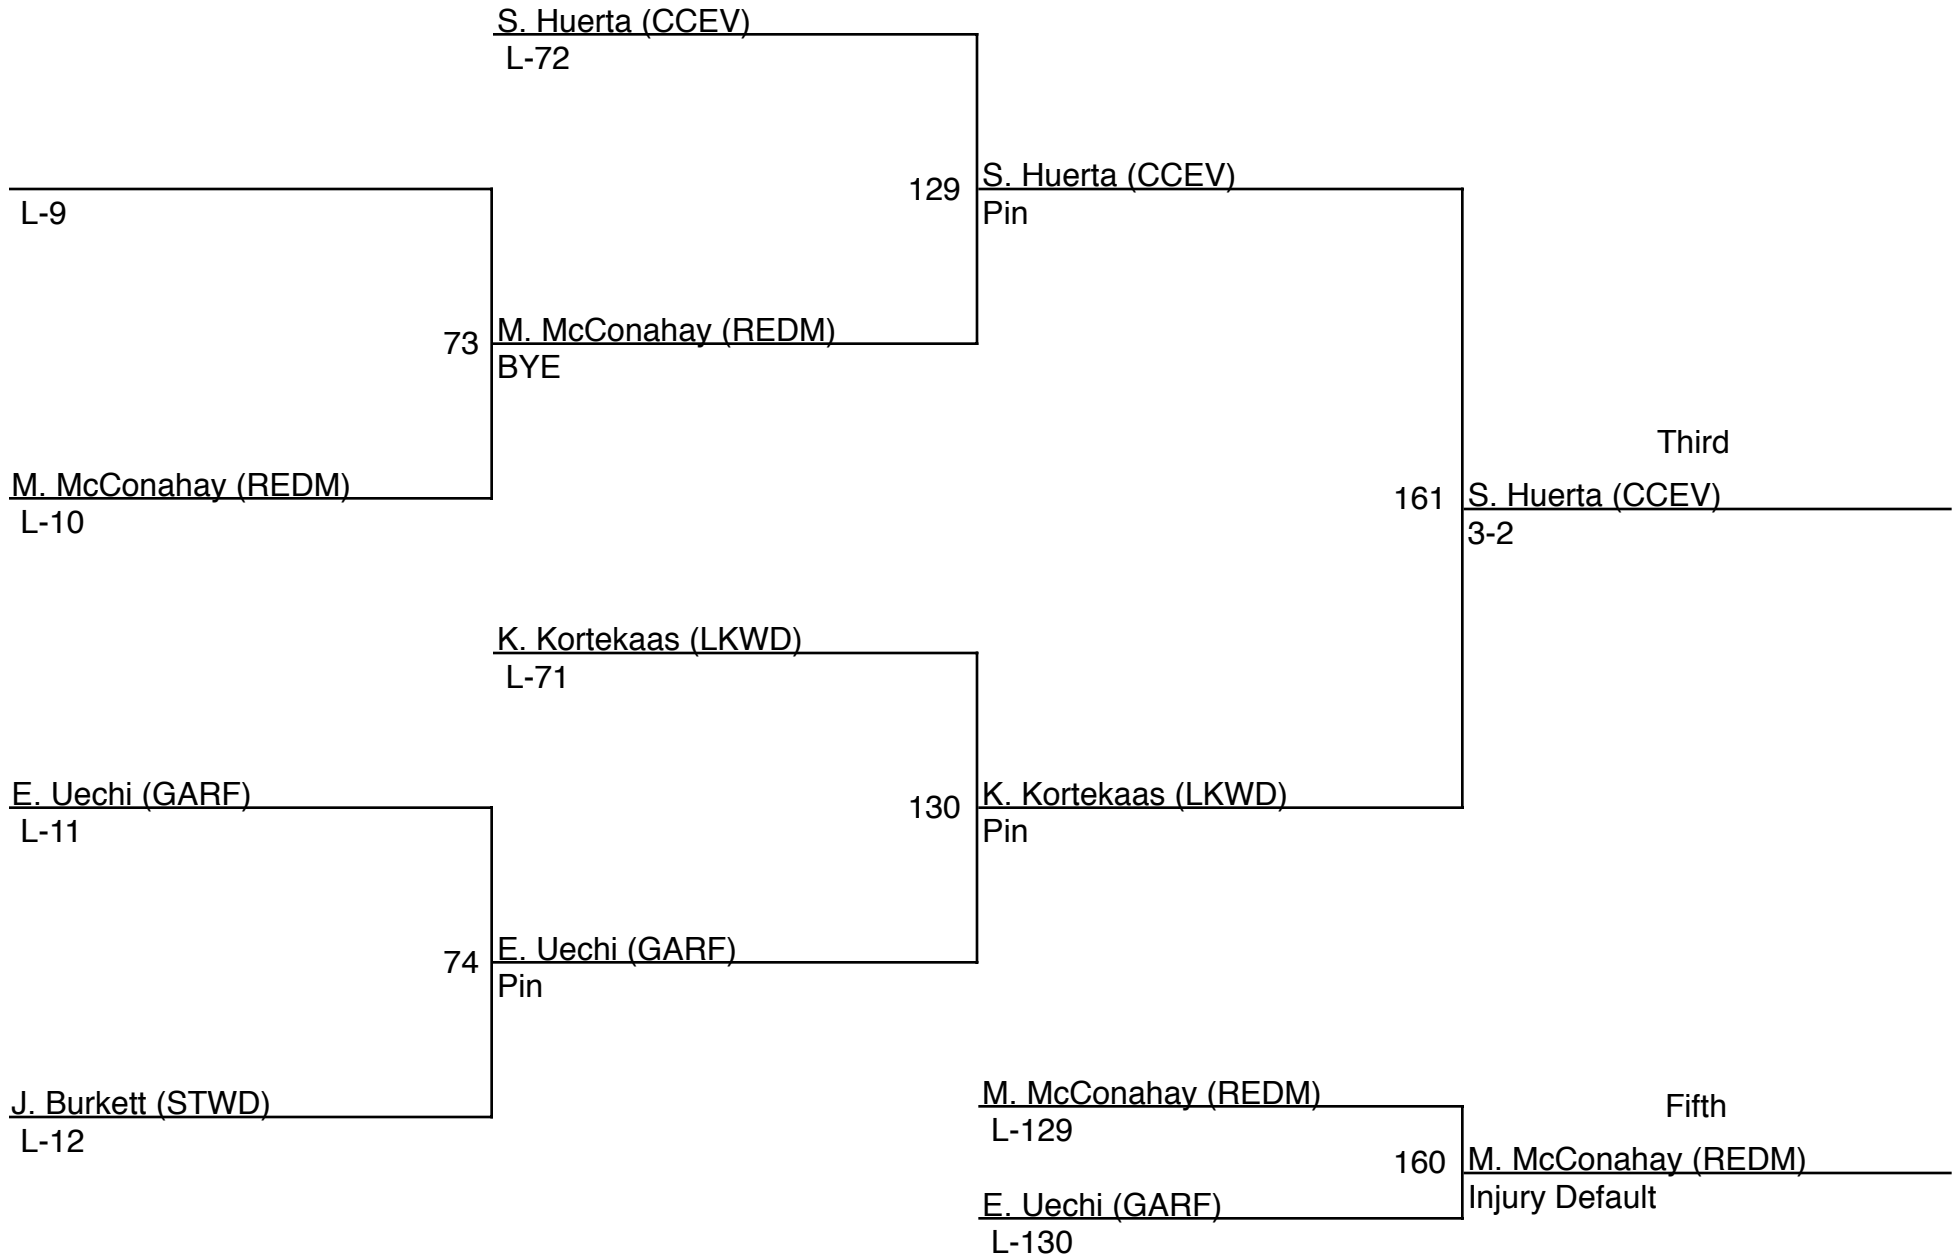

Region I - Sub Regional 2 Girls Wrestling Championships / 100

1. Sabrina Handlon (ELAK)
2. Teracita Shanes (SDWL)
3. Salina Kongsayasak (FRNK)
4. Jalyn Rutledge (AALG)
5. Patricia Ambrus (NWPT)
6. Lexi Perry (LKWD)

Region I - Sub Regional 2 Girls Wrestling Championships / 100 (consolation)

Region I - Sub Regional 2 Girls Wrestling Championships / 106

1. Tommie Mosteller (LKWD)
2. Megan McMurrin (SDWL)
3. Stephanie Huerta (CCEV)
4. Katie Kortekaas (LKWD)
5. Mary McConahay (REDM)
6. Emily Uechi (GARF)

Region I - Sub Regional 2 Girls Wrestling Championships / 106 (consolation)

Region I - Sub Regional 2 Girls Wrestling Championships / 112

1. Larissa Ruiz (STWD)
2. Tori Barnes (SDWL)
3. Guadalupe Mendez (MTVN)
4. Janey Dahlgren (GARF)
5. Mellisa Hussey (LKWD)
6. Ailin Fu (MRCR)