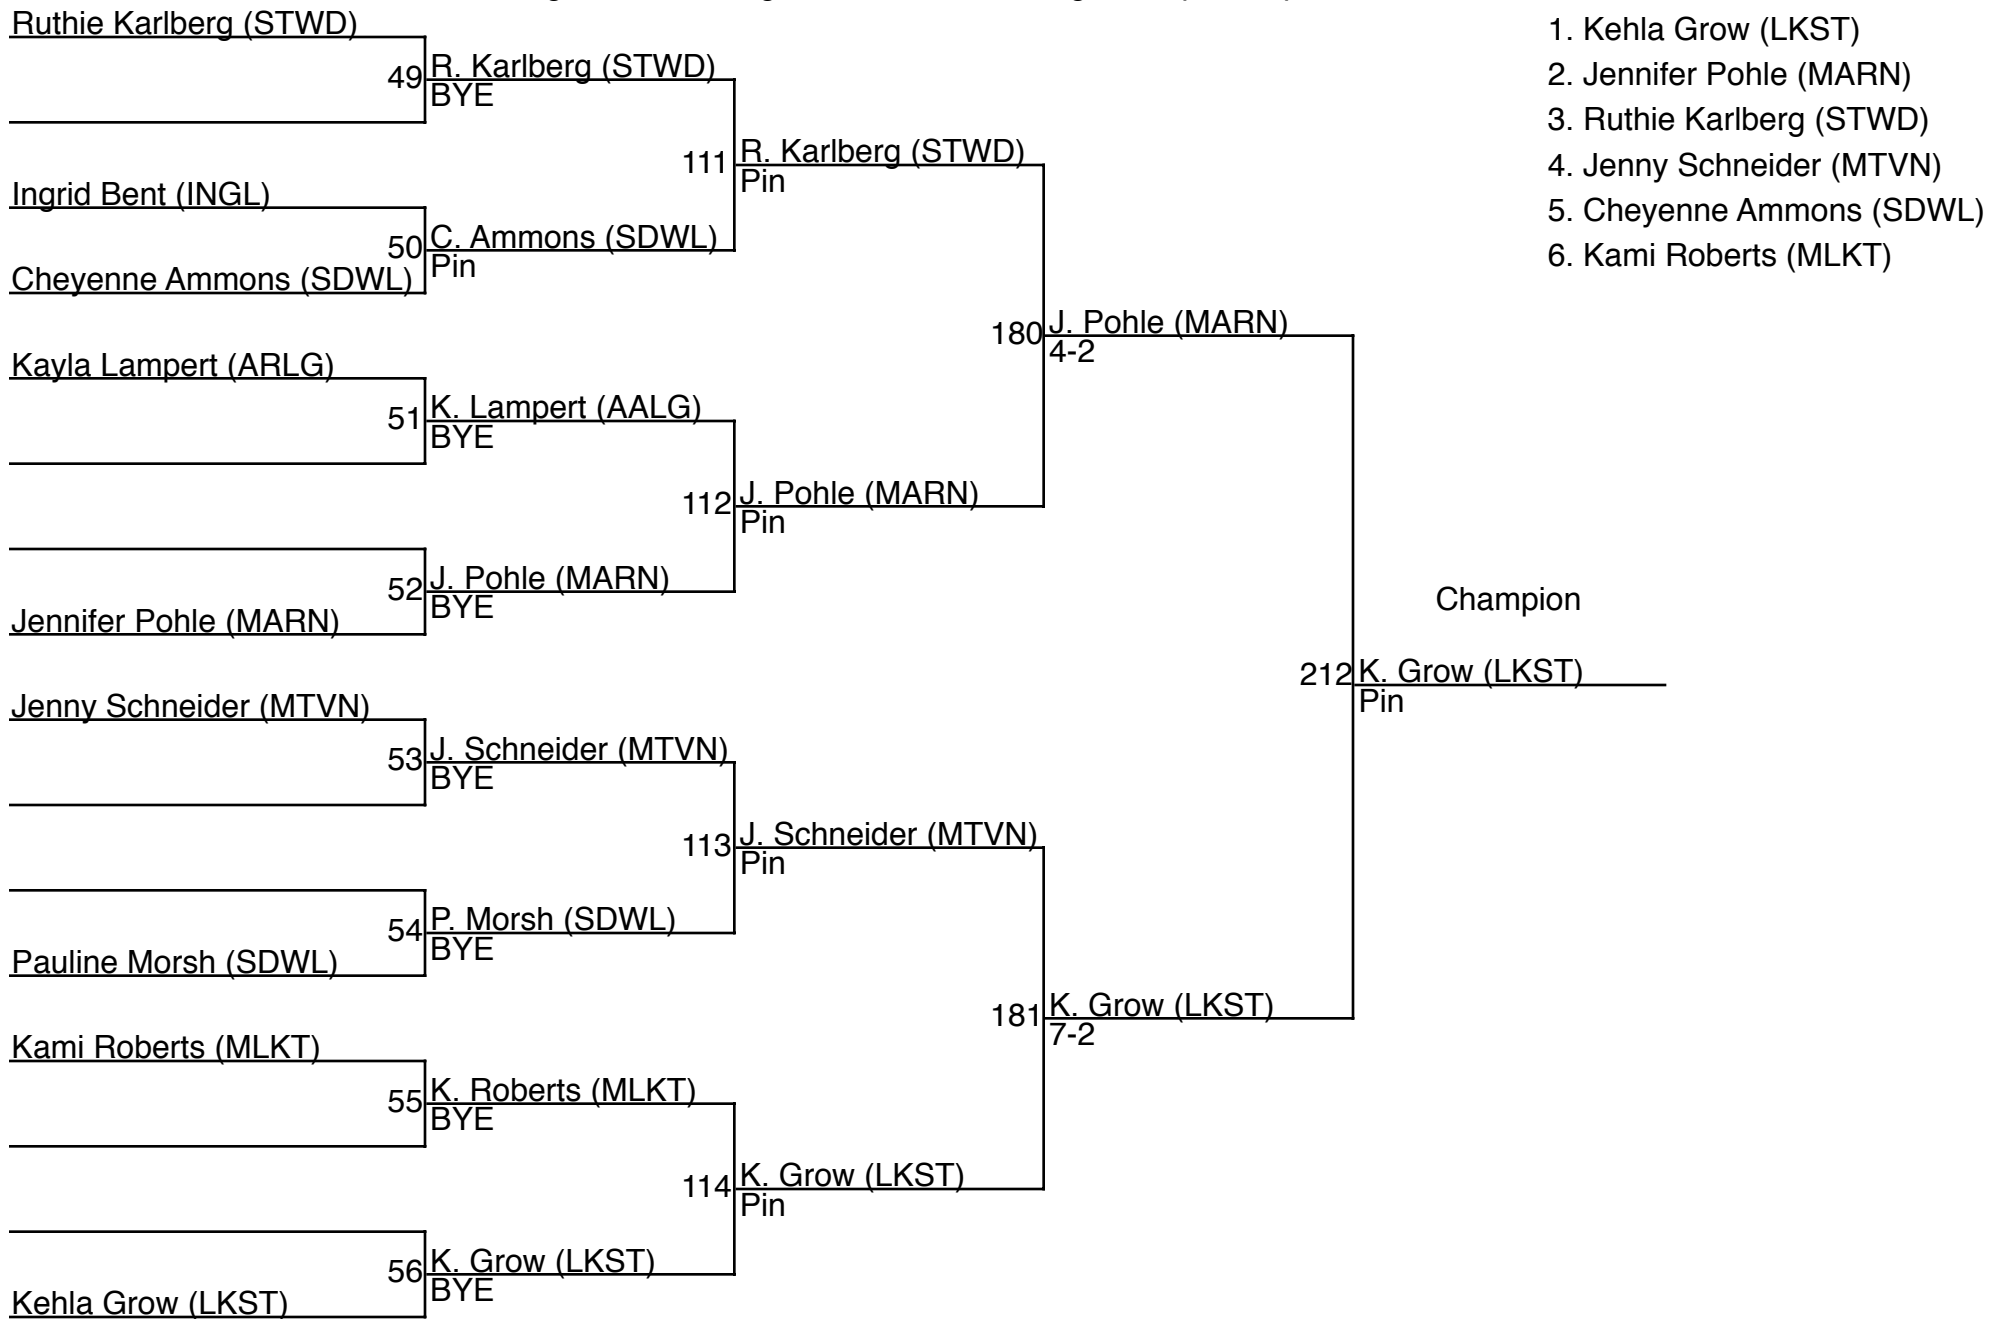

Region I - Sub Regional 2 Girls Wrestling Championships / 155