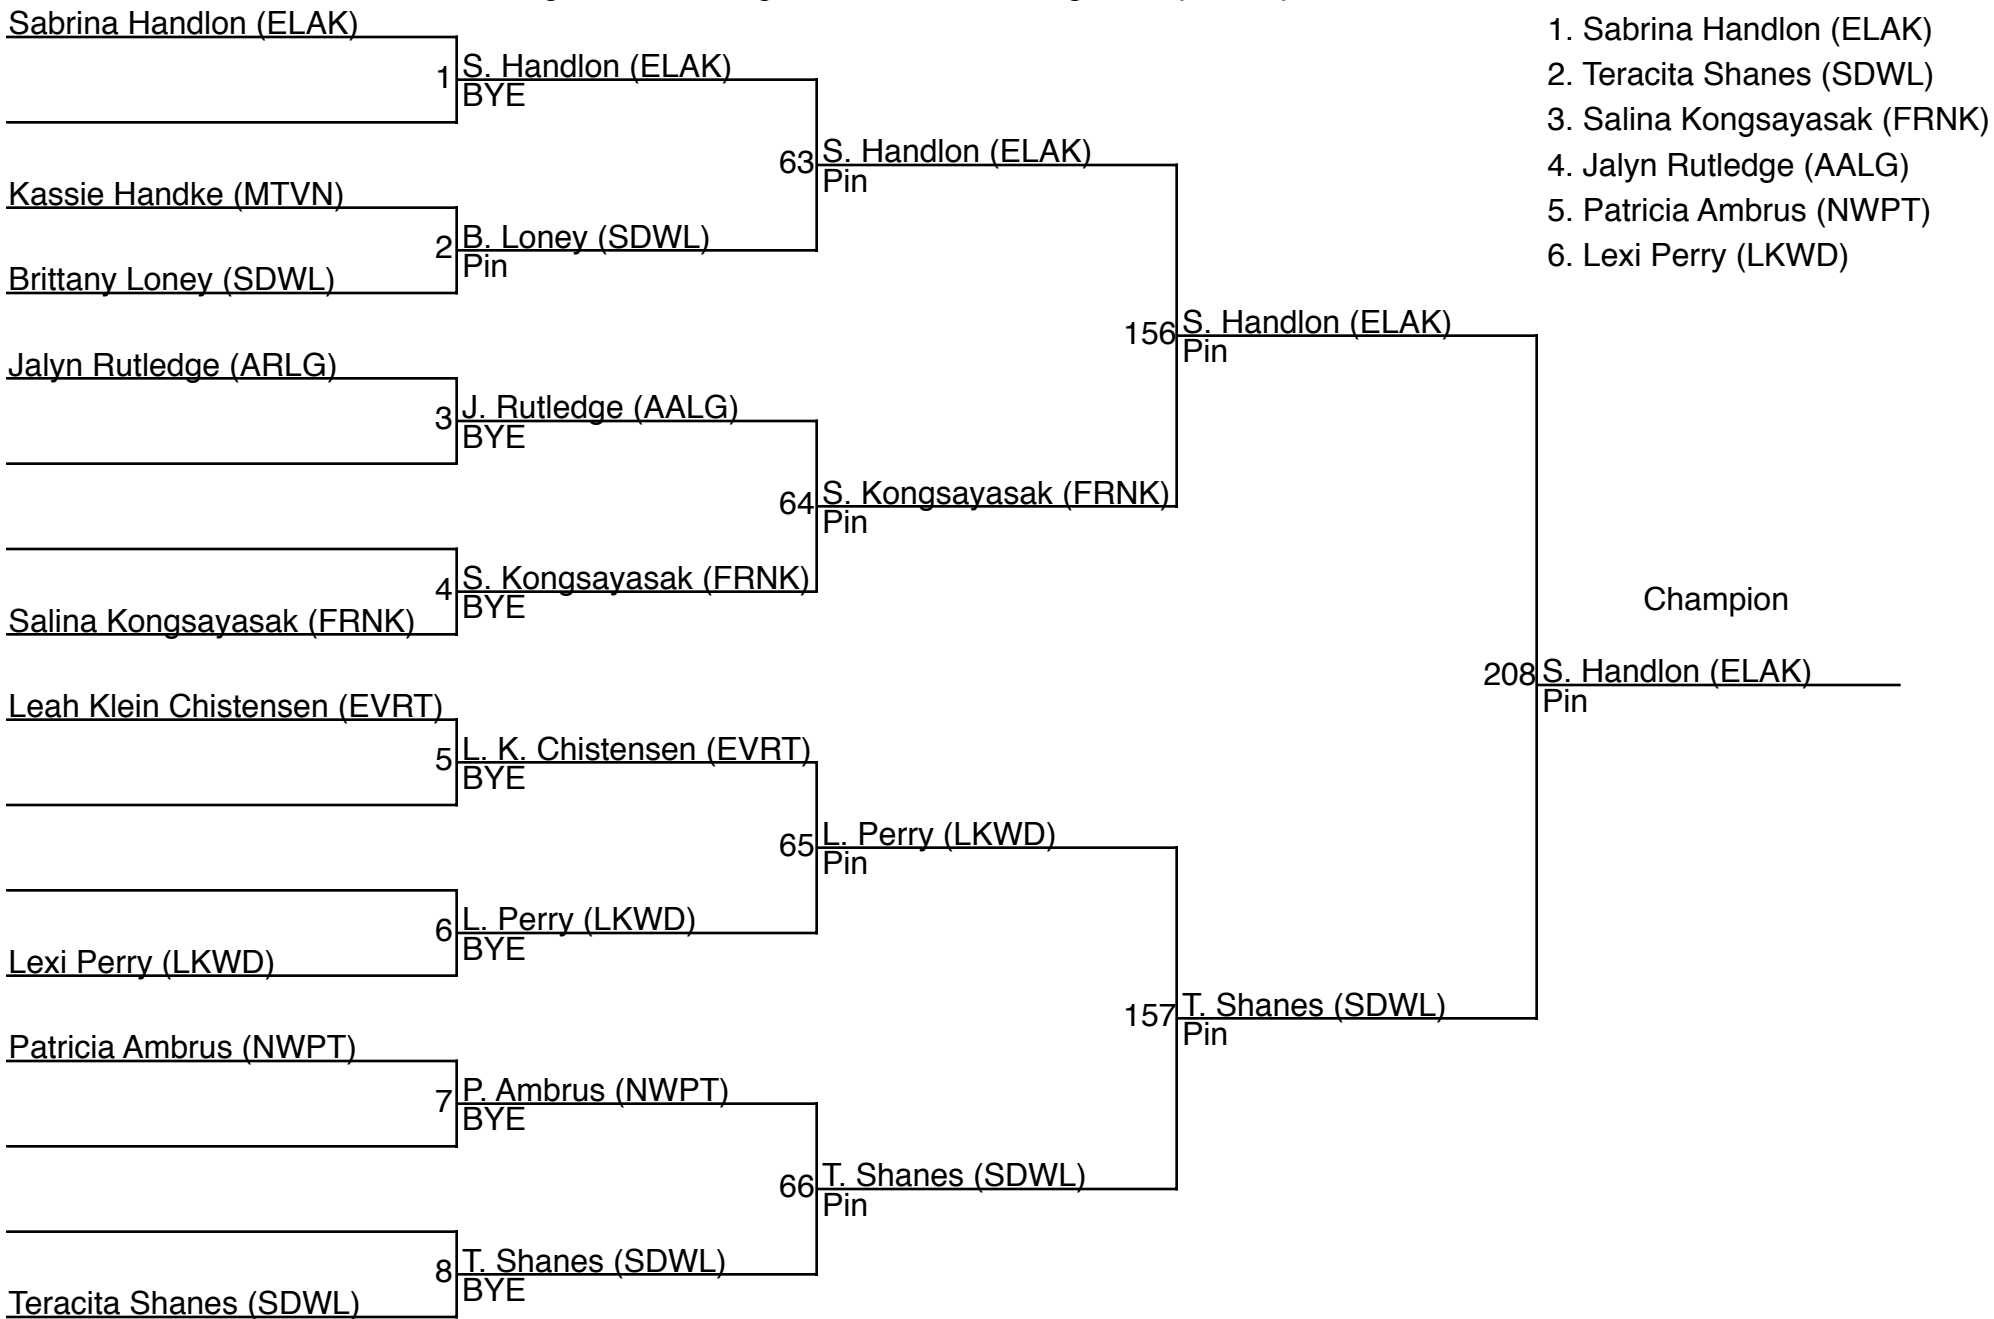

Region I - Sub Regional 2 Girls Wrestling Championships / 100

1. Sabrina Handlon (ELAK)
2. Teracita Shanes (SDWL)
3. Salina Kongsayasak (FRNK)
4. Jalyn Rutledge (AALG)
5. Patricia Ambrus (NWPT)
6. Lexi Perry (LKWD)

Region I - Sub Regional 2 Girls Wrestling Championships / 106 (consolation)

Region I - Sub Regional 2 Girls Wrestling Championships / 112

1. Larissa Ruiz (STWD)
2. Tori Barnes (SDWL)
3. Guadalupe Mendez (MTVN)
4. Janey Dahlgren (GARF)
5. Mellisa Hussey (LKWD)
6. Ailin Fu (MRCR)