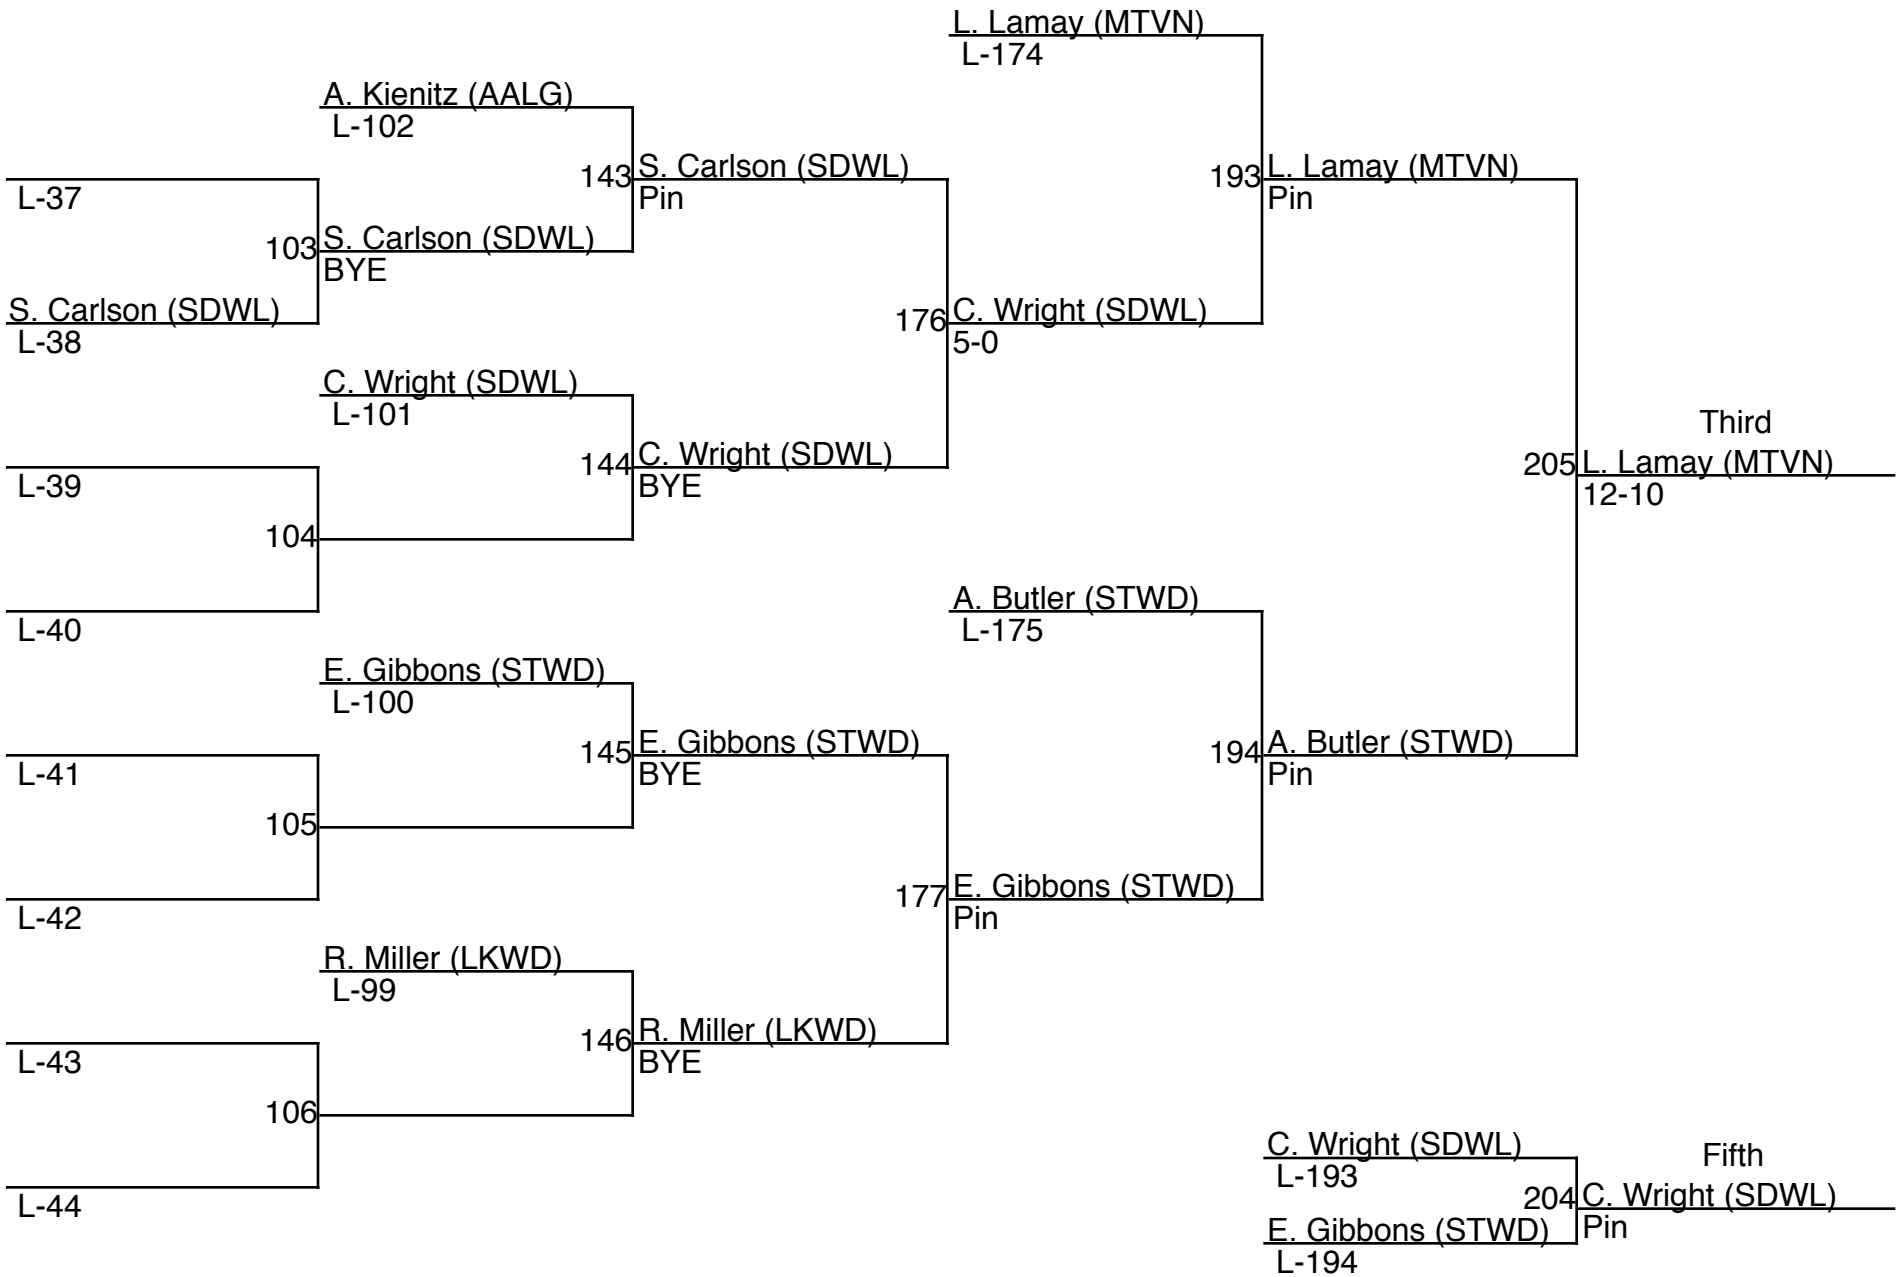

Region I - Sub Regional 2 Girls Wrestling Championships / 137 (consolation)