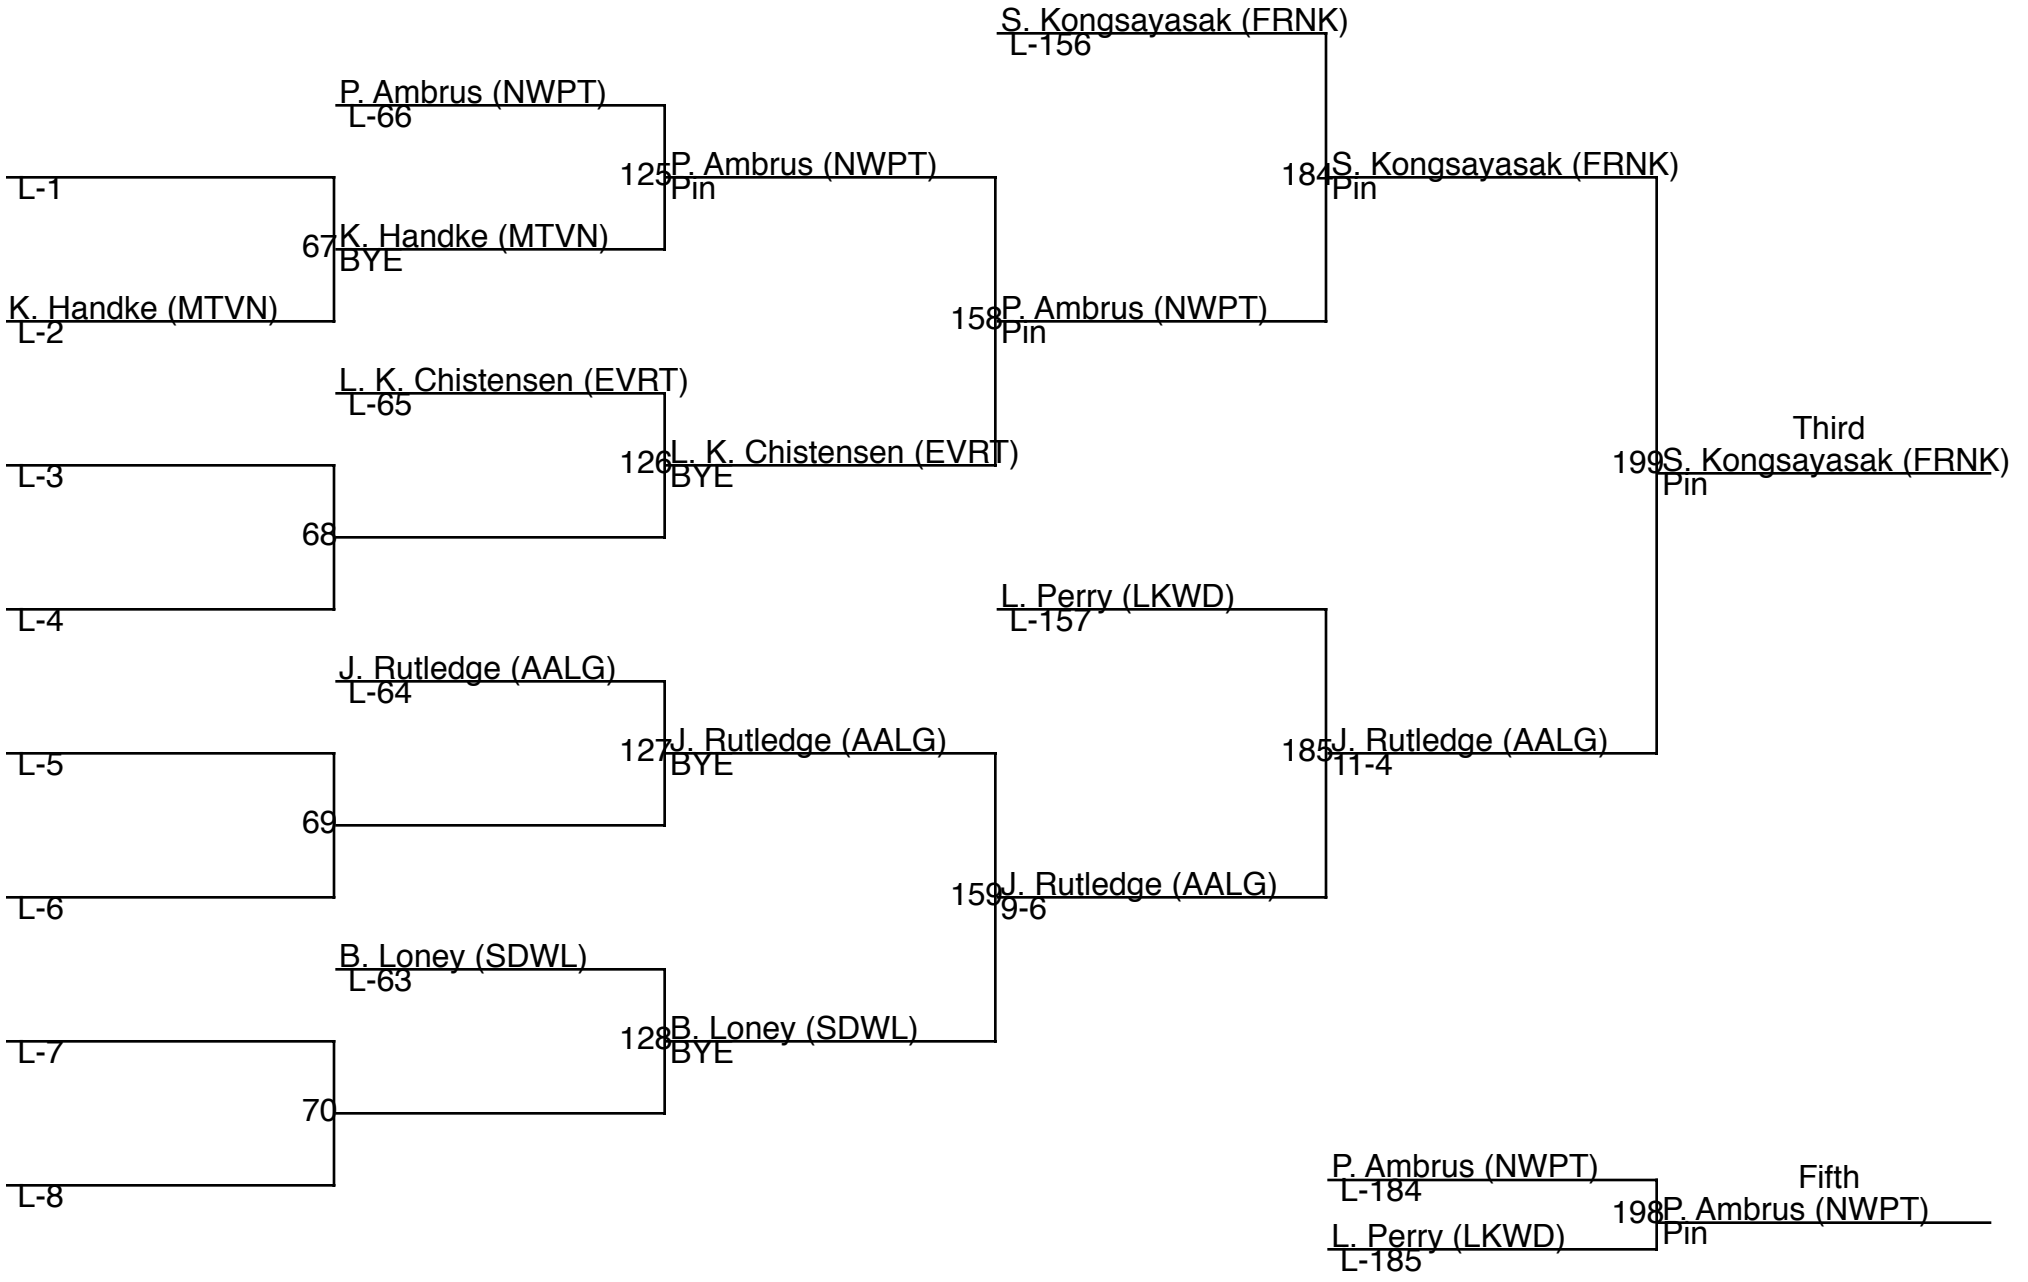

Region I - Sub Regional 2 Girls Wrestling Championships / 100 (consolation)