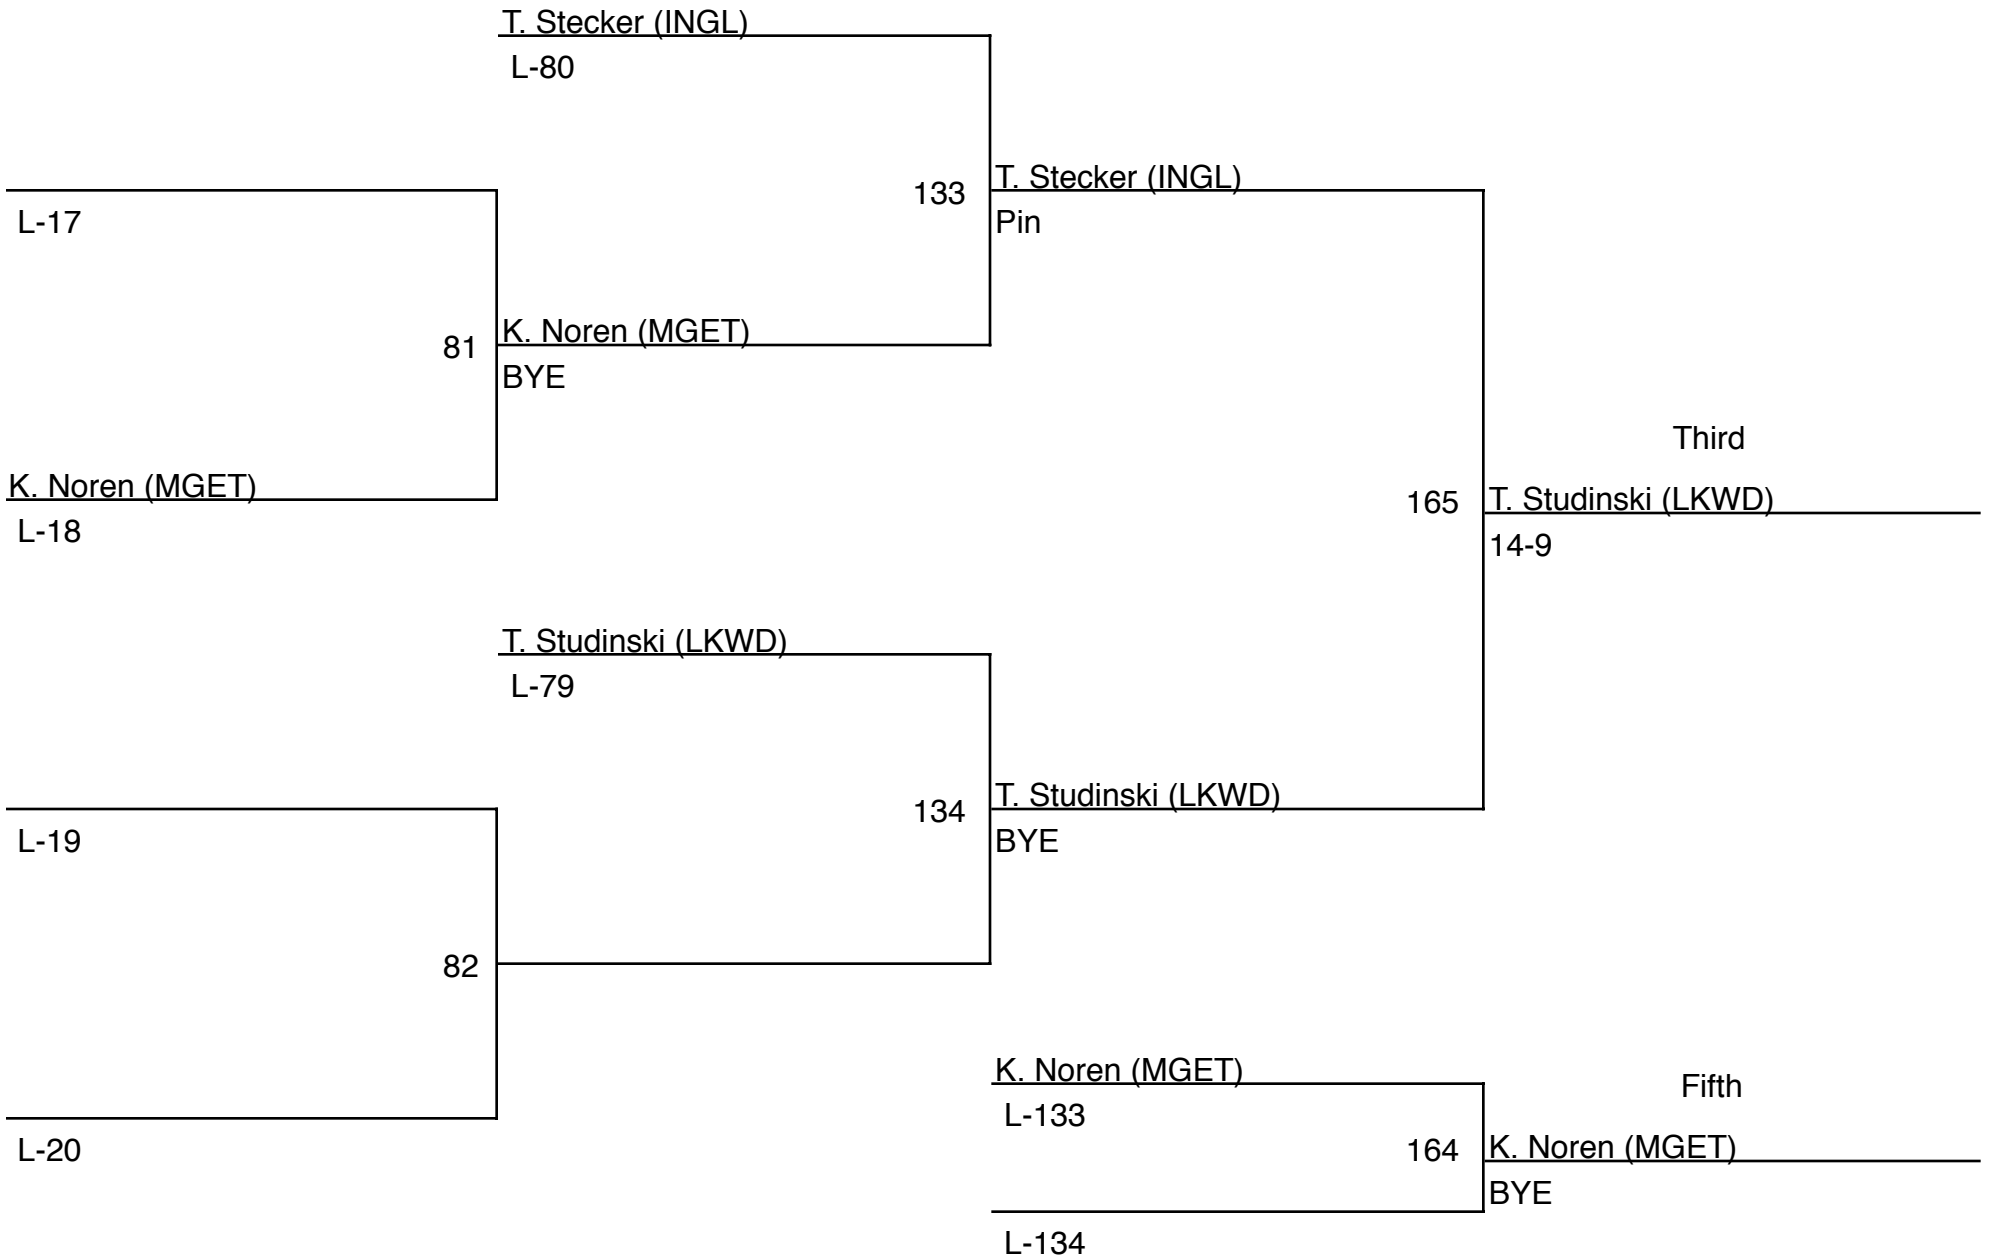

Region I - Sub Regional 2 Girls Wrestling Championships / 118 (consolation)