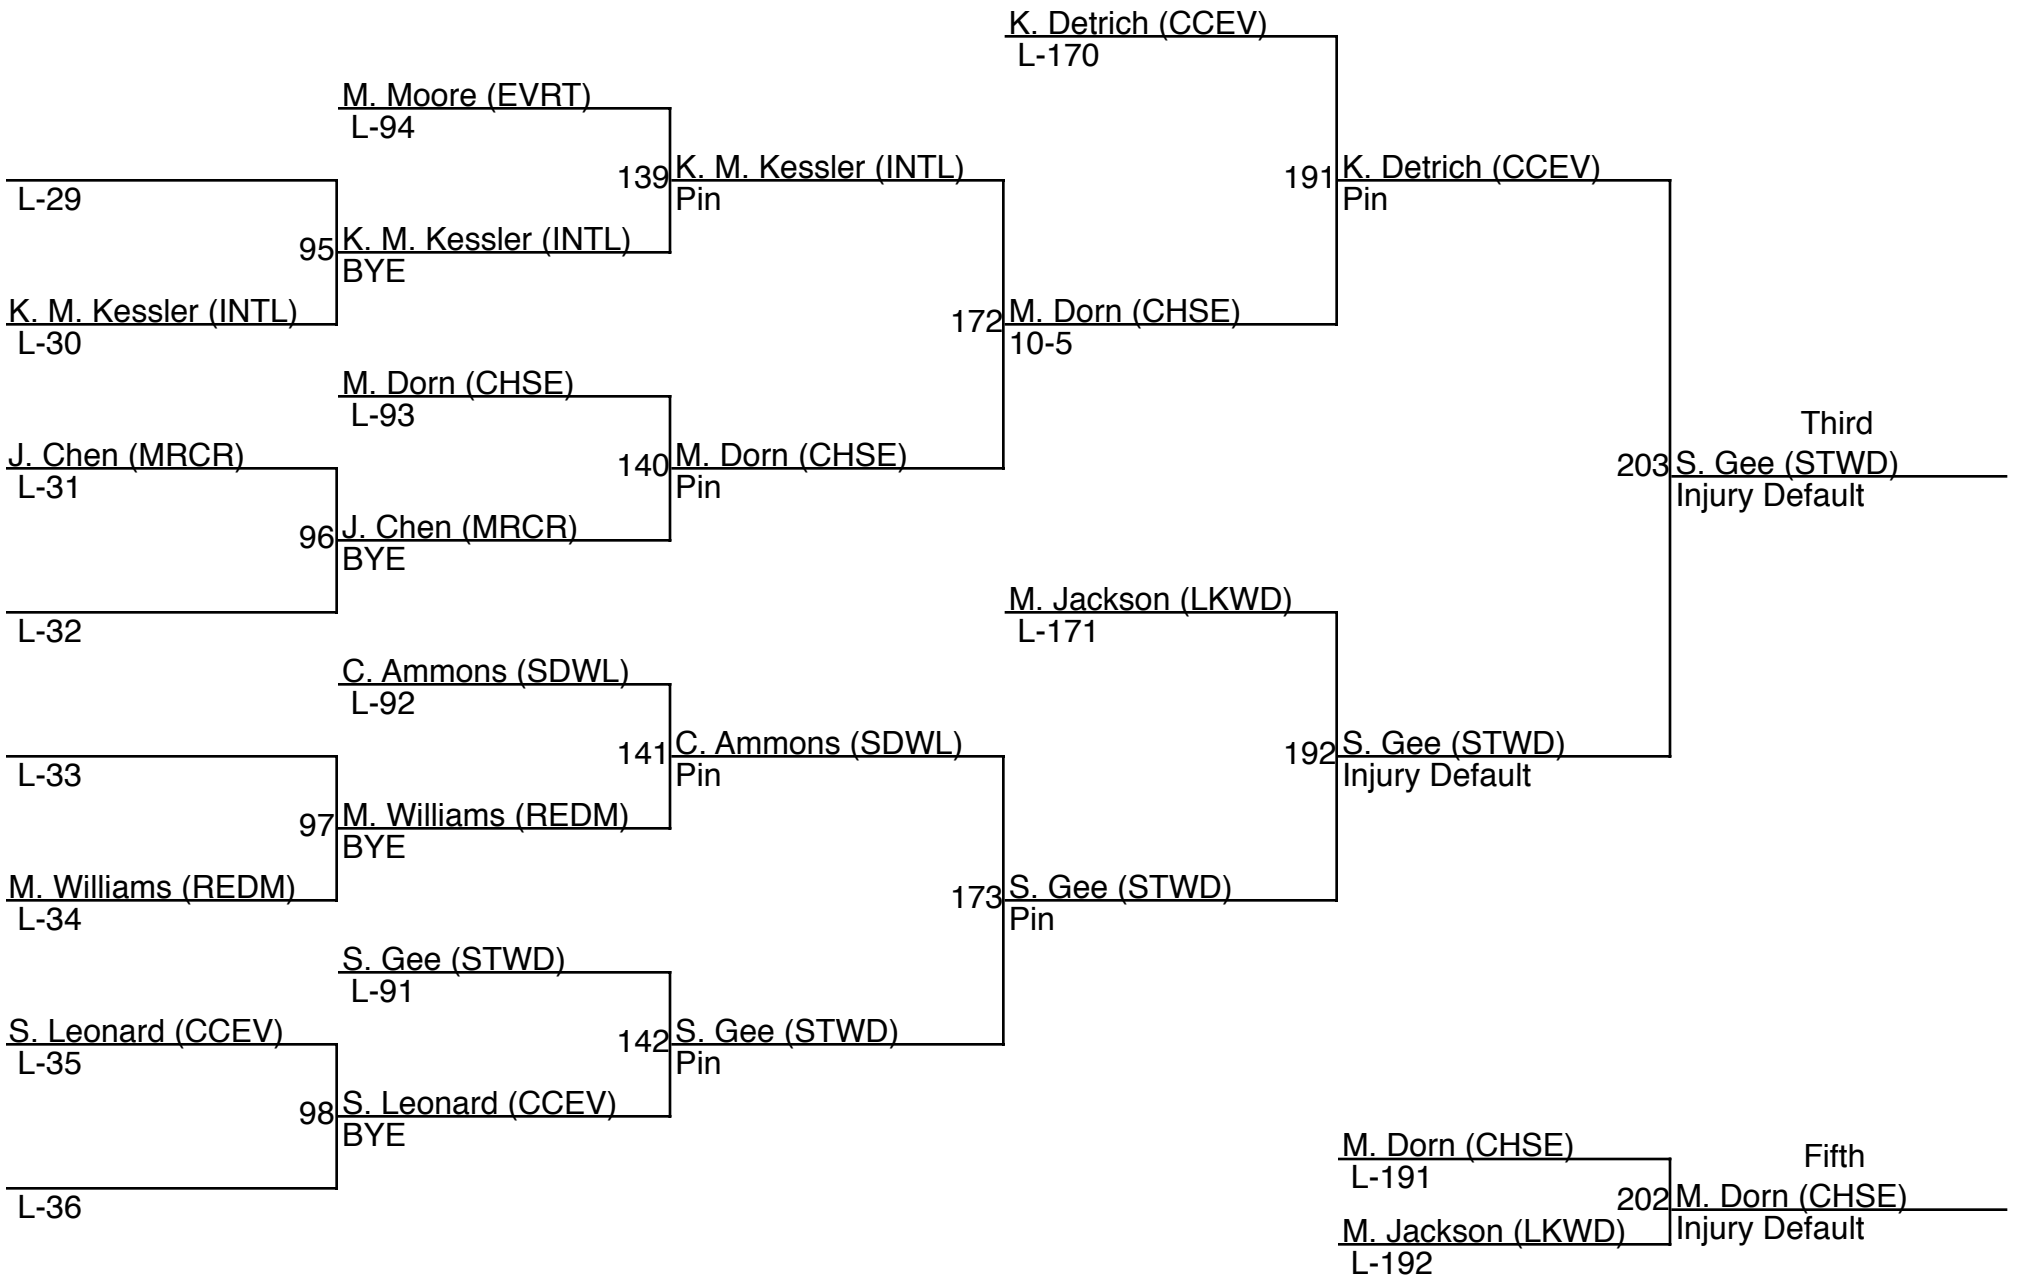

Region I - Sub Regional 2 Girls Wrestling Championships / 130 (consolation)