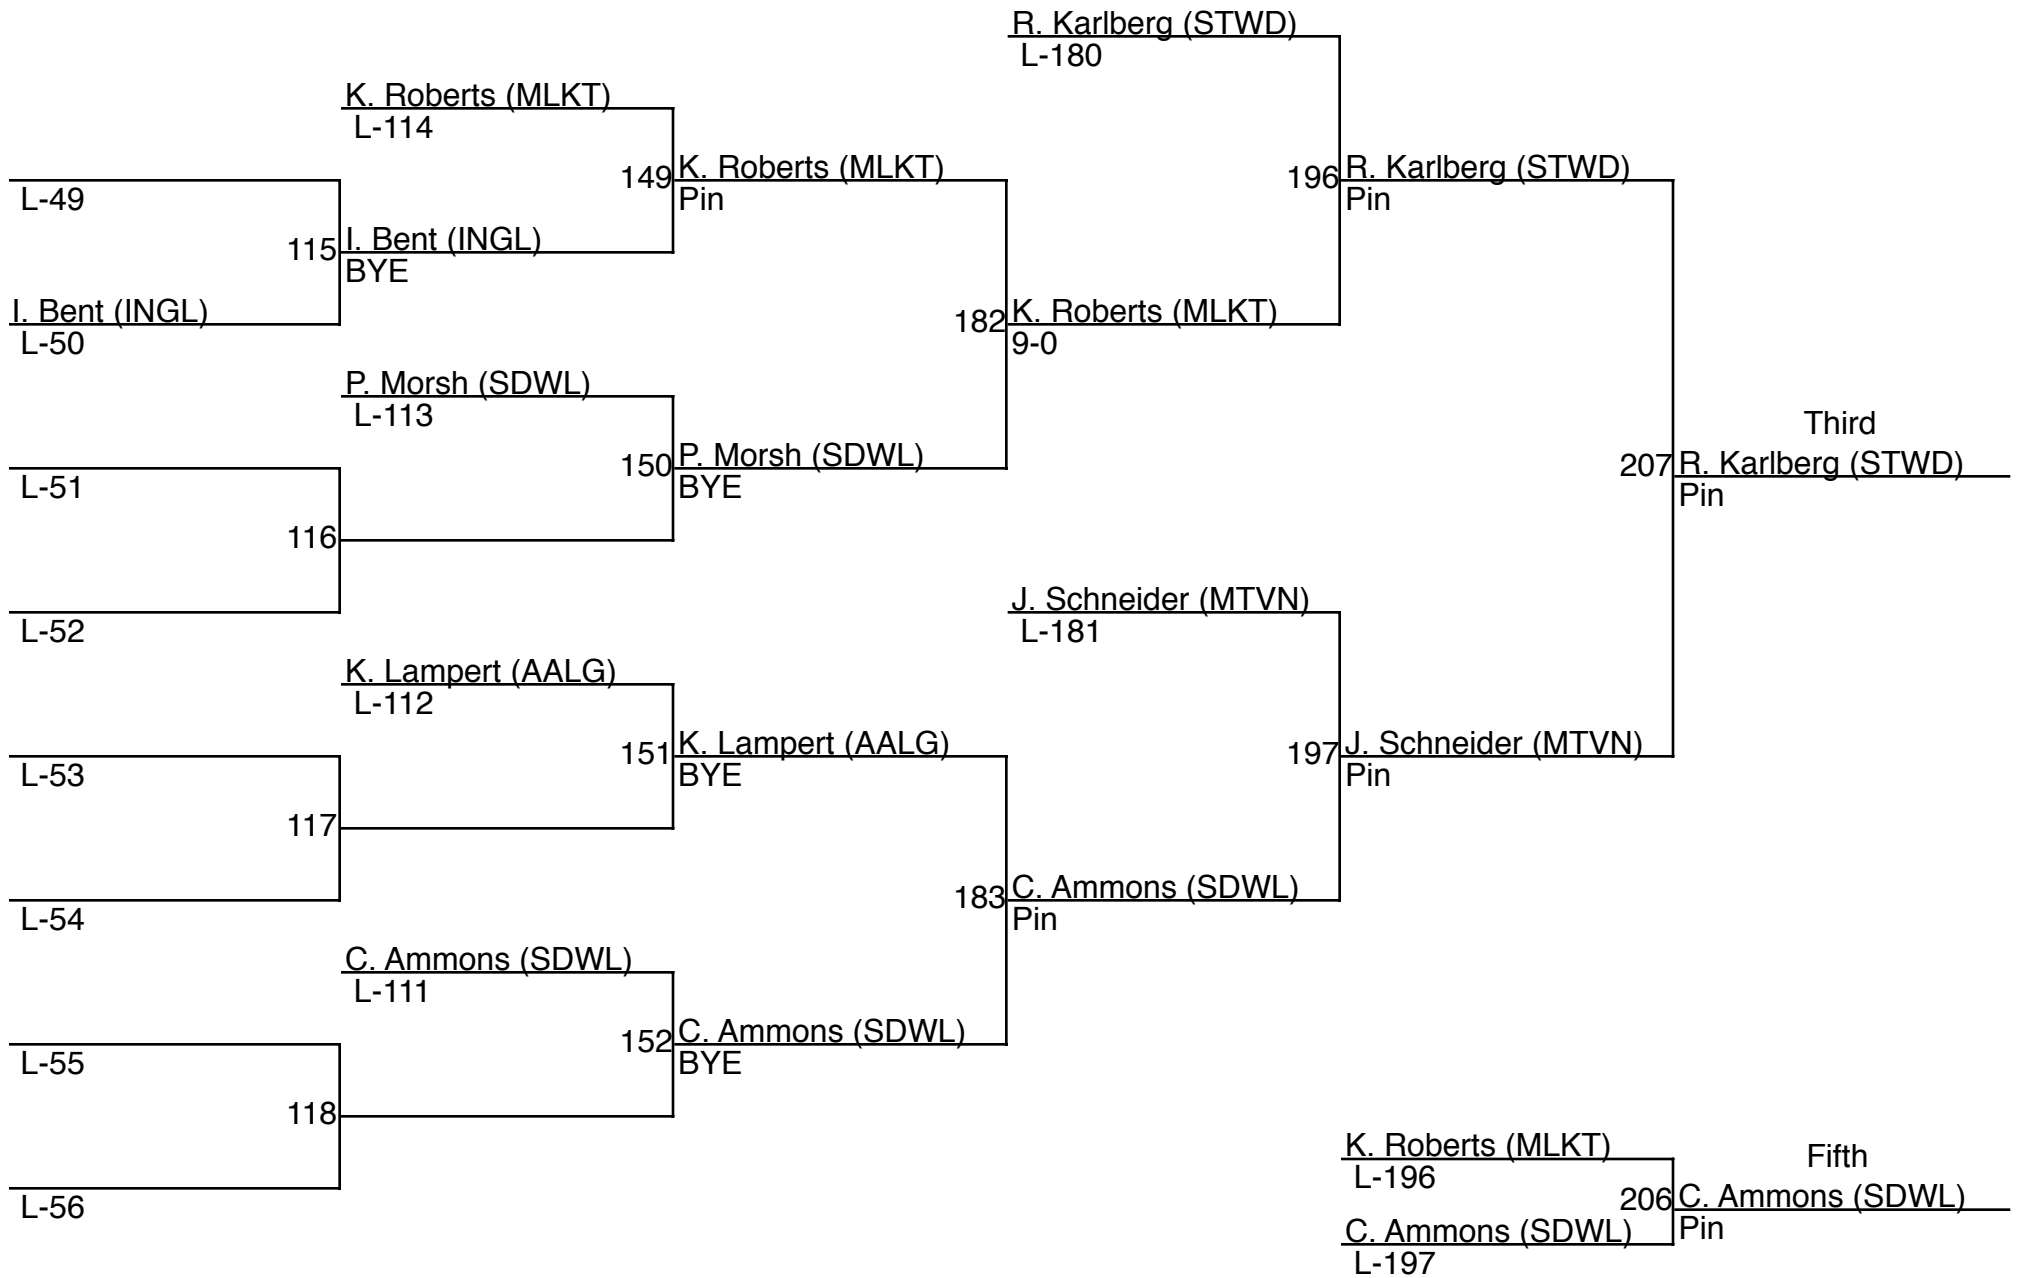

Region I - Sub Regional 2 Girls Wrestling Championships / 155 (consolation)