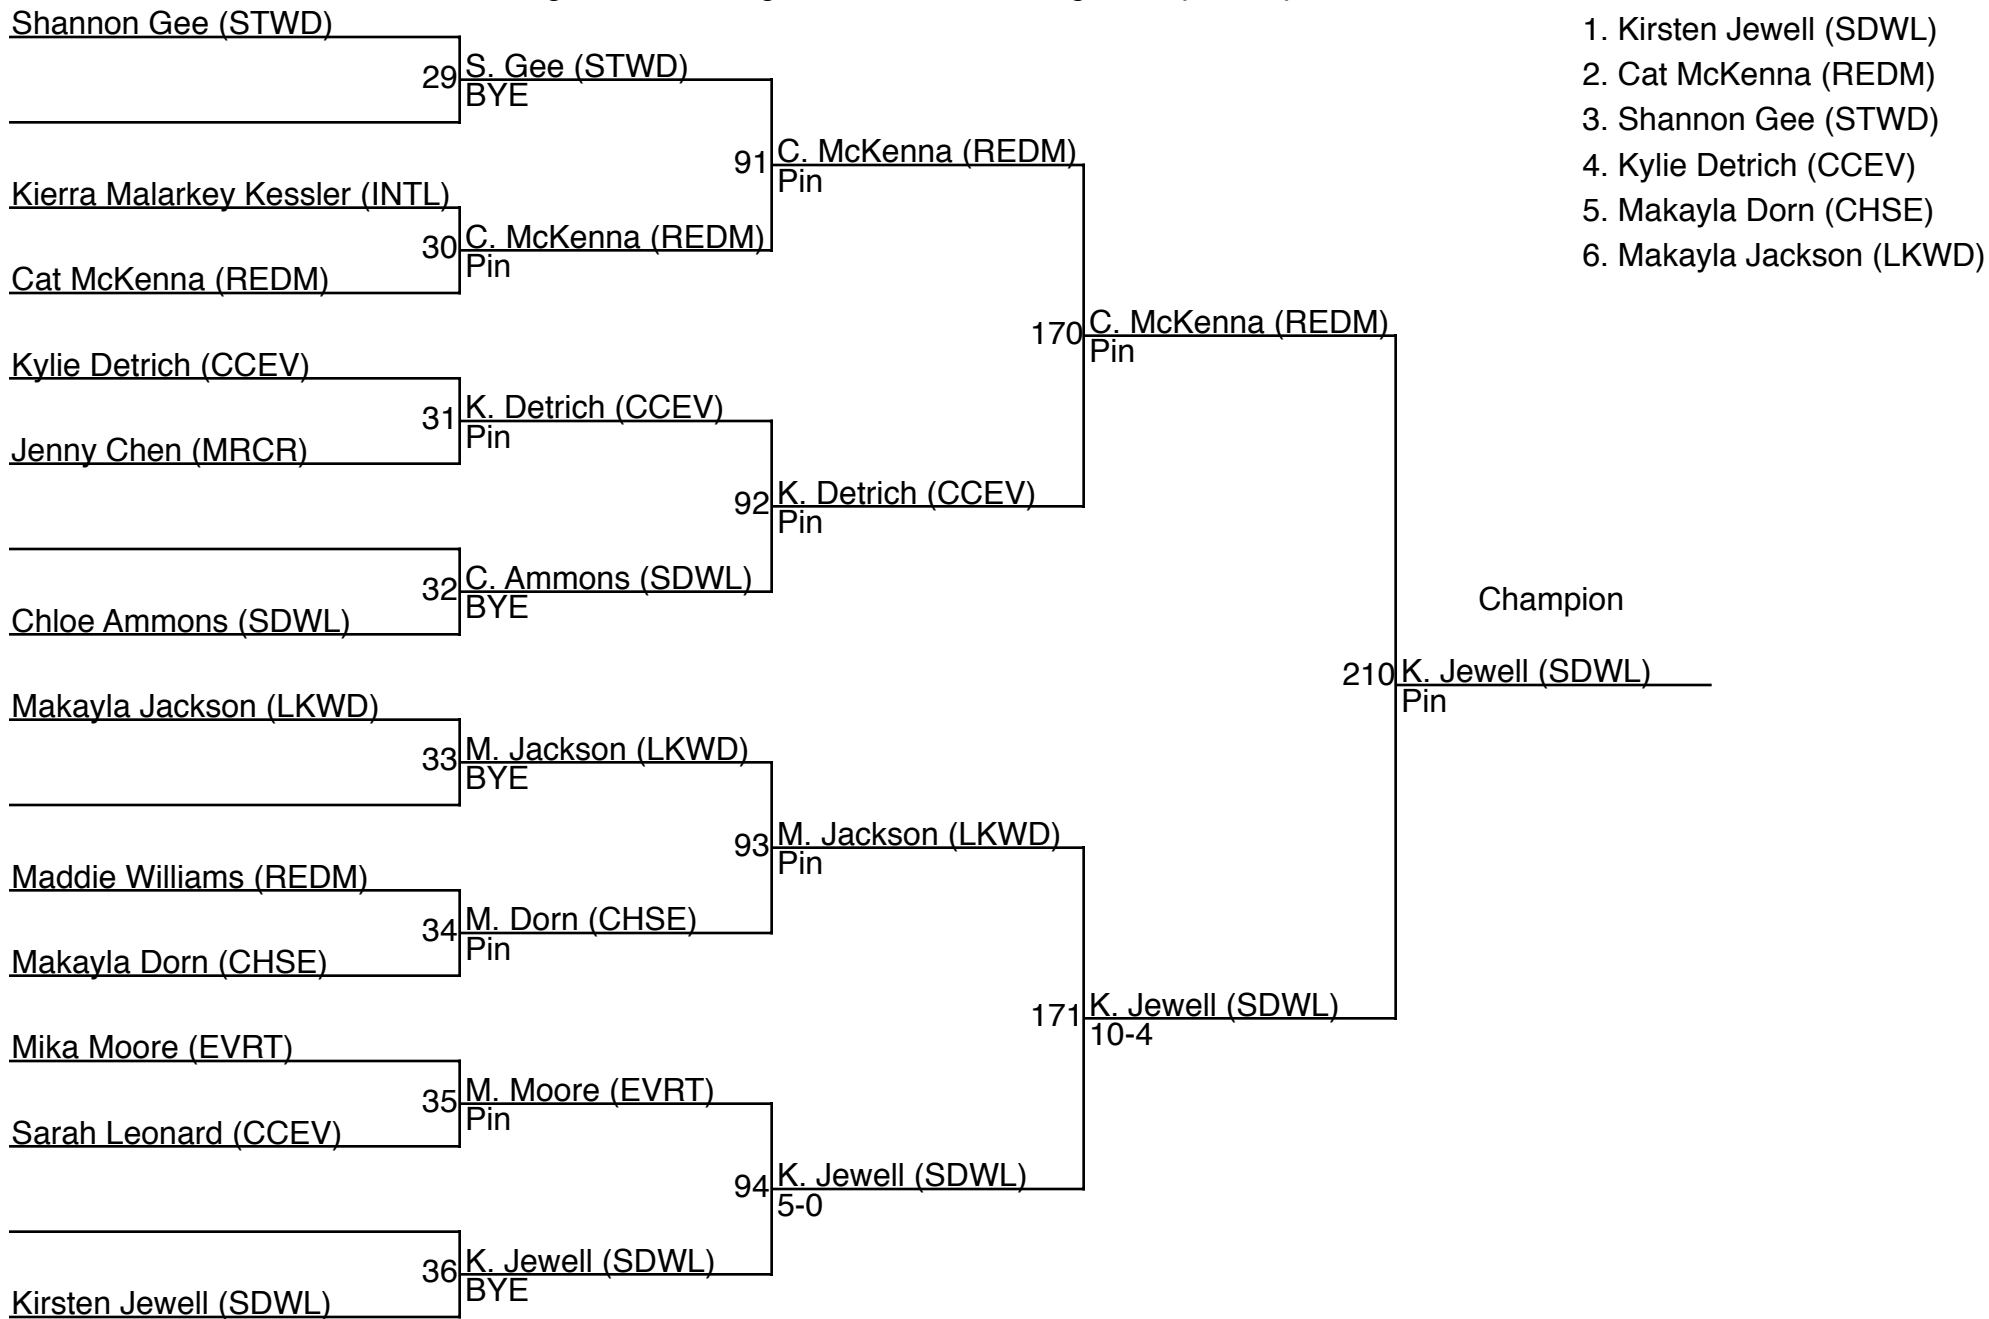

Region I - Sub Regional 2 Girls Wrestling Championships / 130