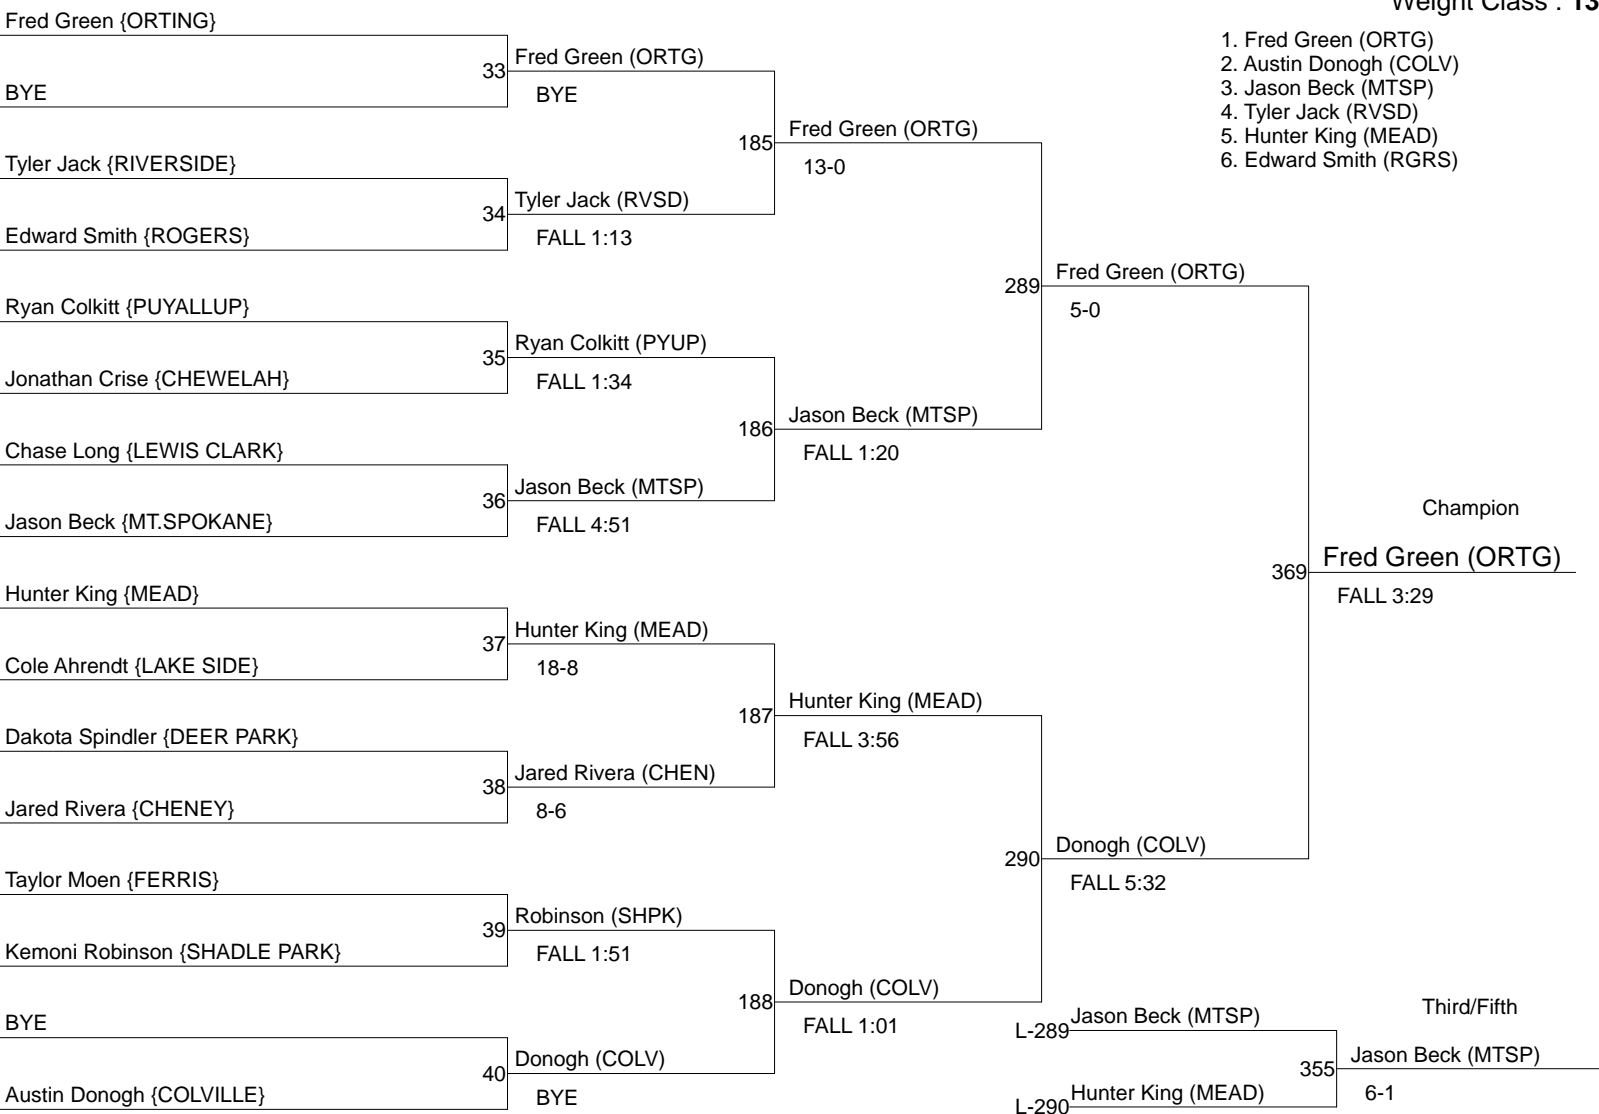

Deer Park Invite 2013

Weight Class : 132