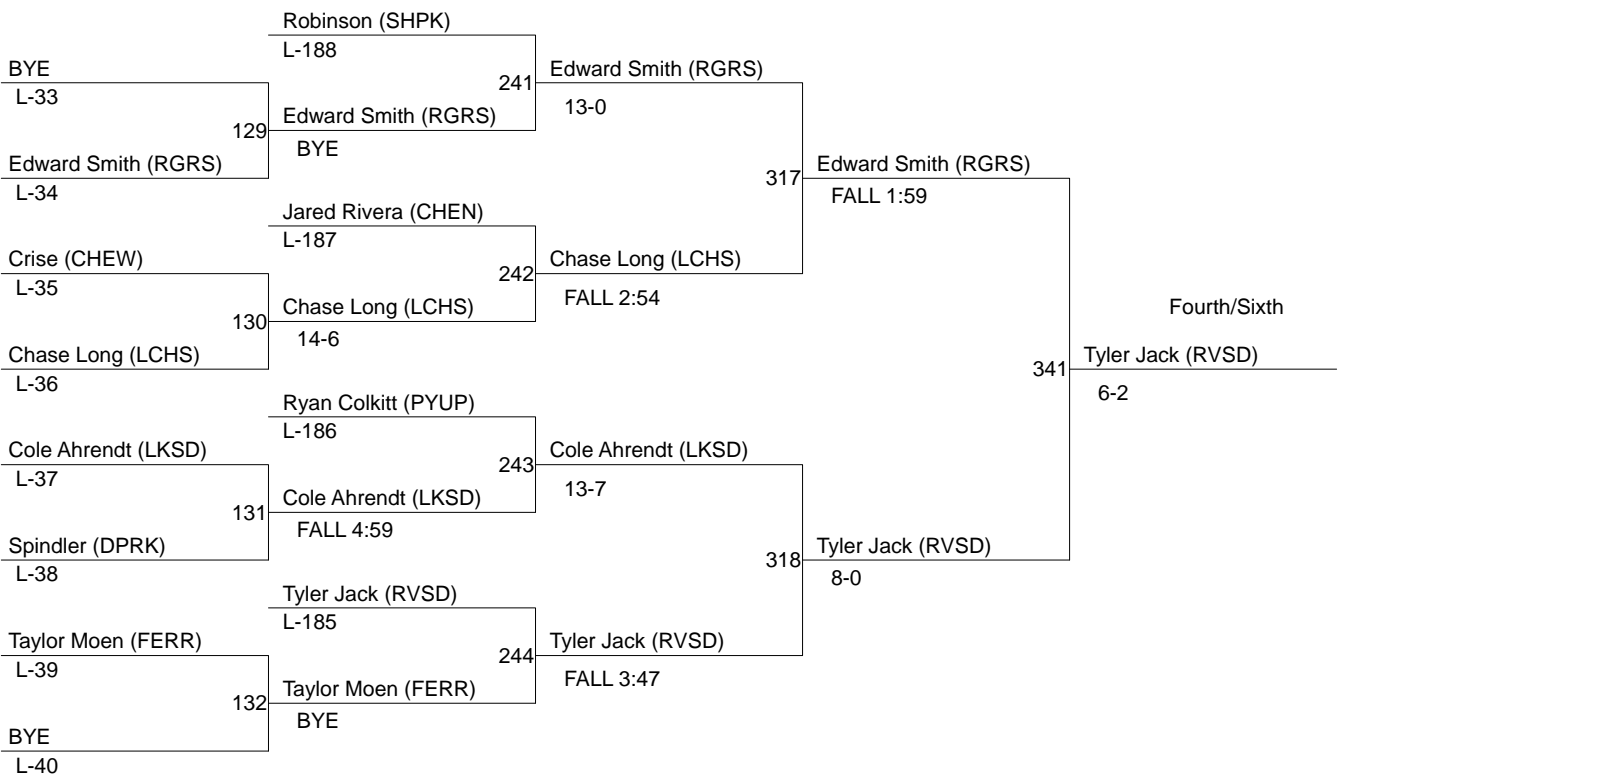

Deer Park Invite 2013

Weight Class : 132