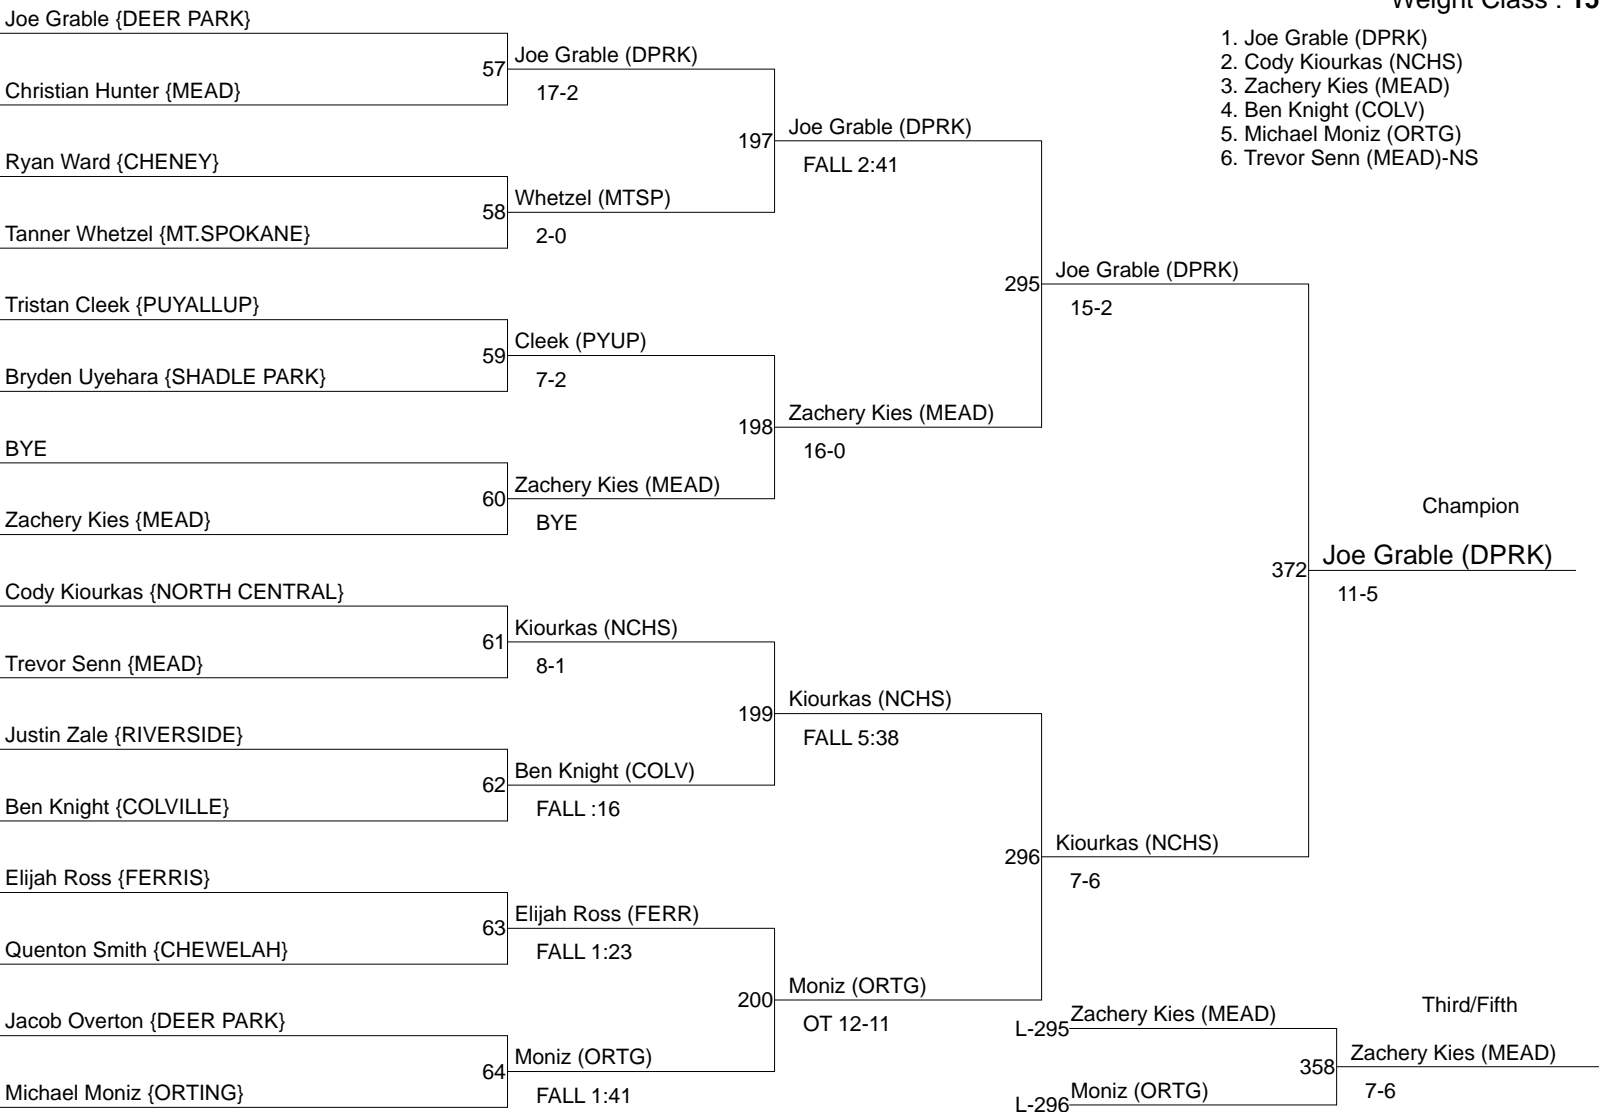

Deer Park Invite 2013

Weight Class : 152