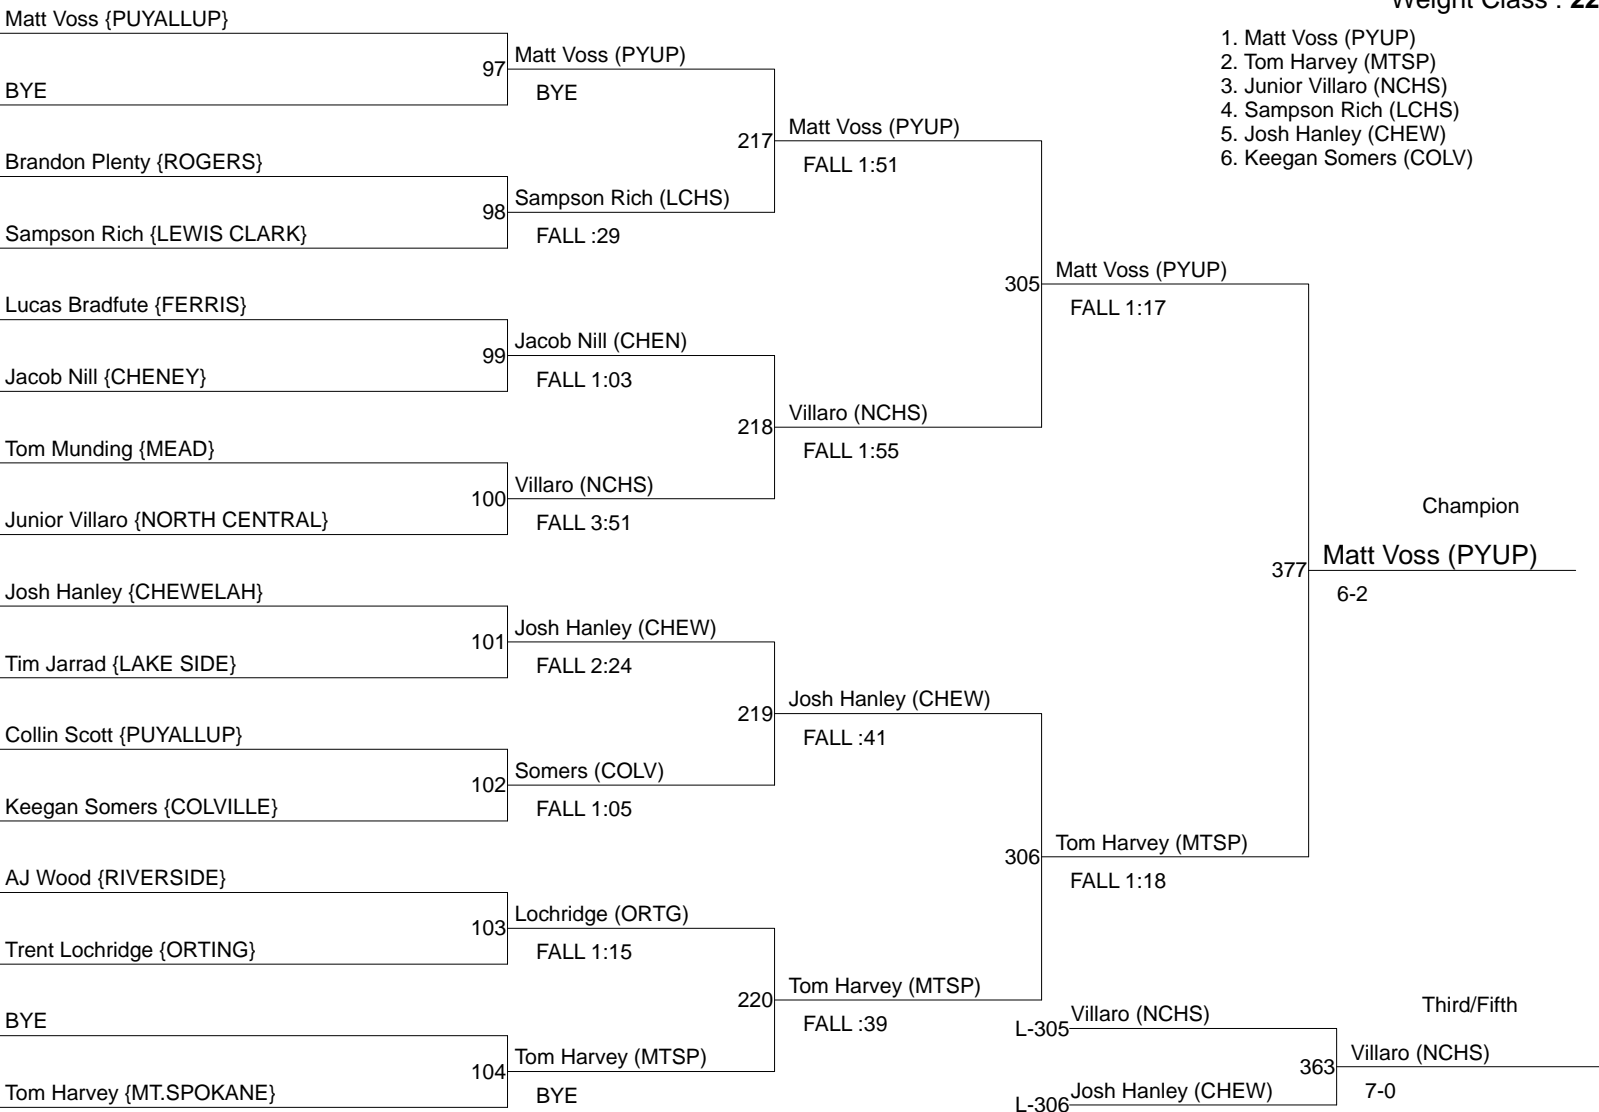

Deer Park Invite 2013

Weight Class : **220**

1. Matt Voss (PYUP)
2. Tom Harvey (MTSP)
3. Junior Villaro (NCHS)
4. Sampson Rich (LCHS)
5. Josh Hanley (CHEW)
6. Keegan Somers (COLV)