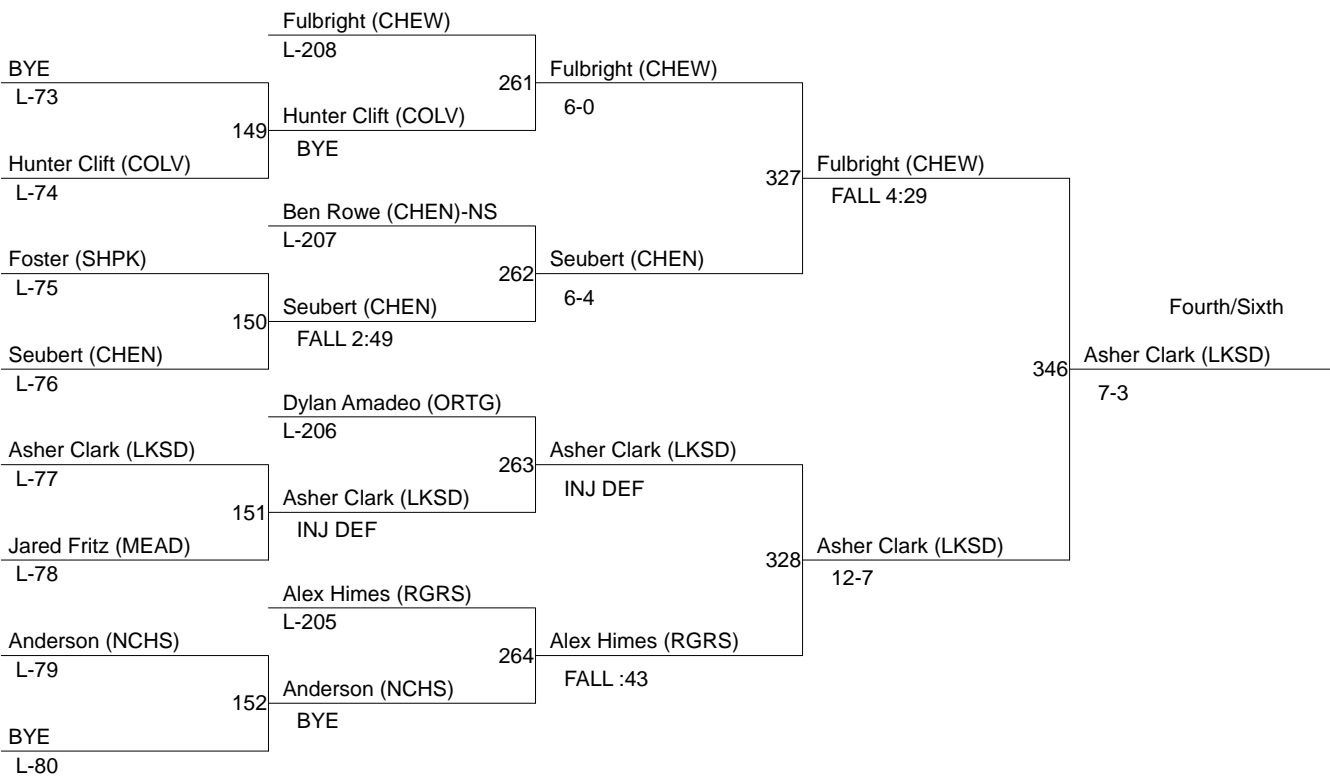

Deer Park Invite 2013

Weight Class : **170**

1. Jason Aebischer (DPRK)
2. Tyler Taylor (LCHS)
3. Brayden Schmick (FERR)
4. Asher Clark (LKSD)
5. Jacob Sander (MTSP)
6. Connor Fulbright (CHEW)