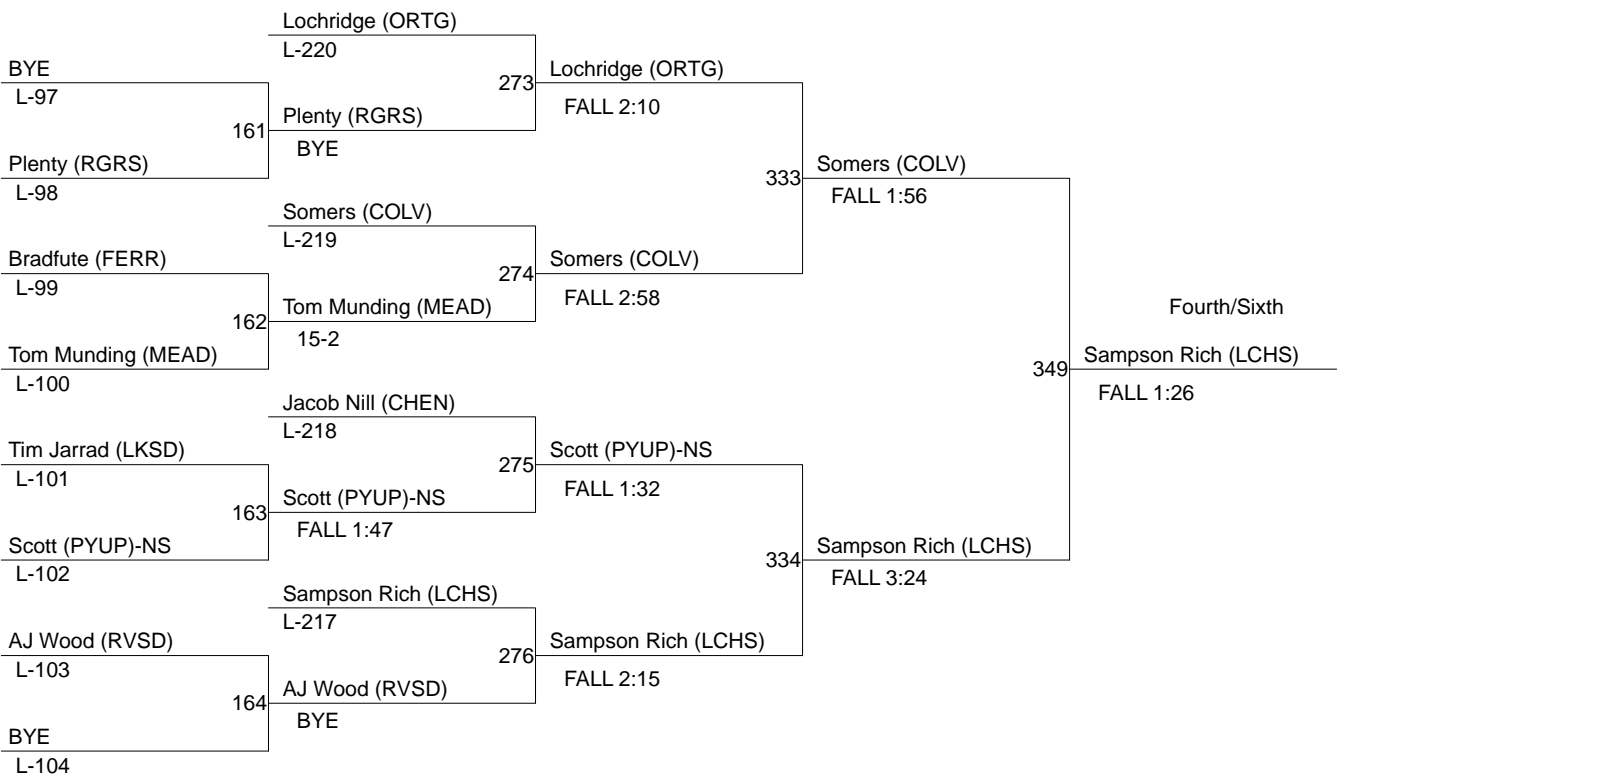

Deer Park Invite 2013

Weight Class : **220**

1. Matt Voss (PYUP)
2. Tom Harvey (MTSP)
3. Junior Villaro (NCHS)
4. Sampson Rich (LCHS)
5. Josh Hanley (CHEW)
6. Keegan Somers (COLV)