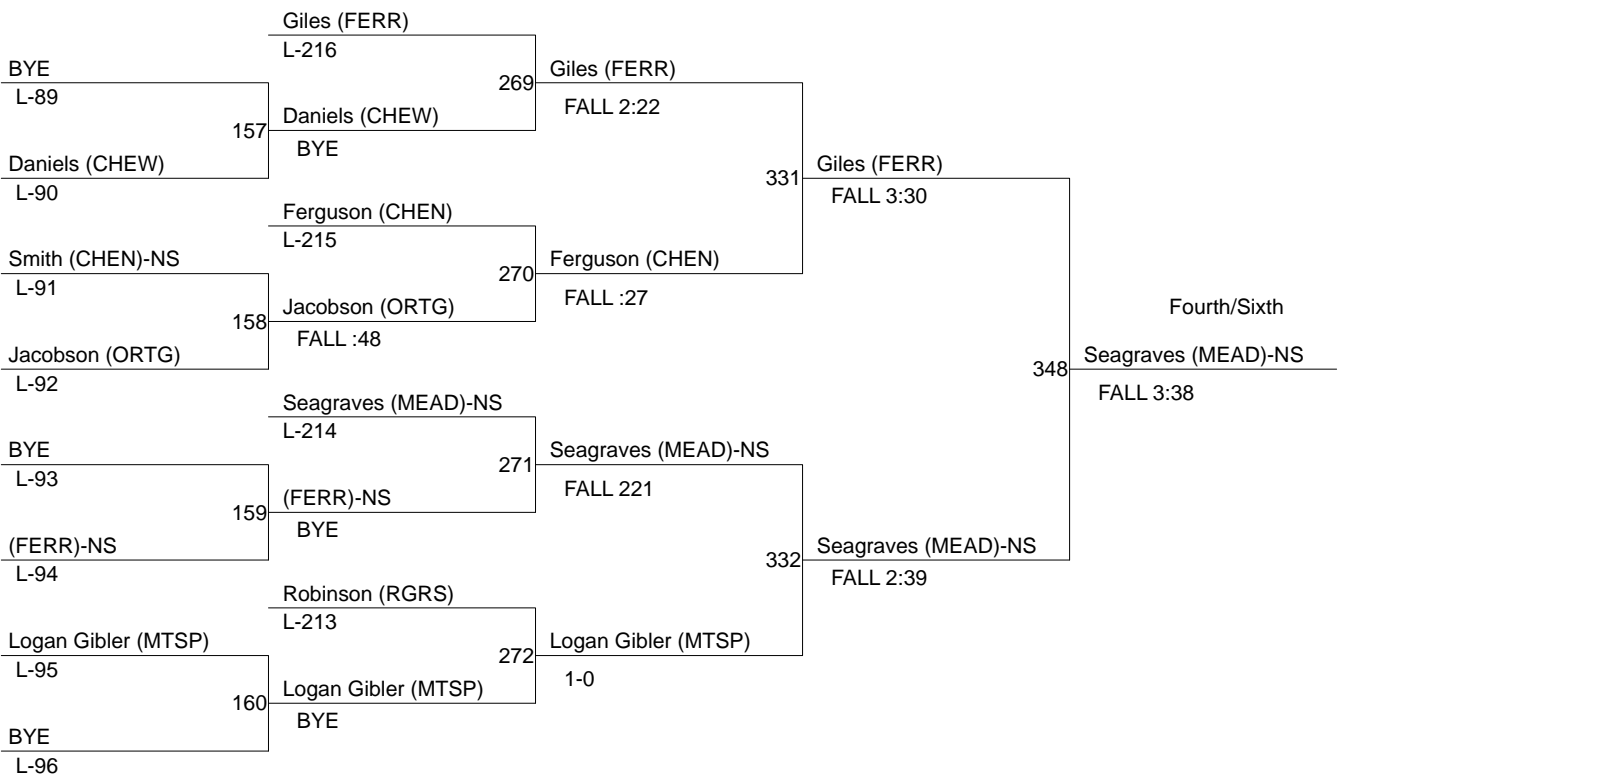

# Deer Park Invite 2013

Weight Class : **182**

1. Bryce Pierce (NCHS)
2. Josh Wessels (CHEN)
3. Kyle Vinson (SHPK)
4. Dakota Numbers (LCHS)
5. Devin Waterman (CHEN)-NS
6. Donavin McElliott (FERR)

# Deer Park Invite 2013

Weight Class : **195**