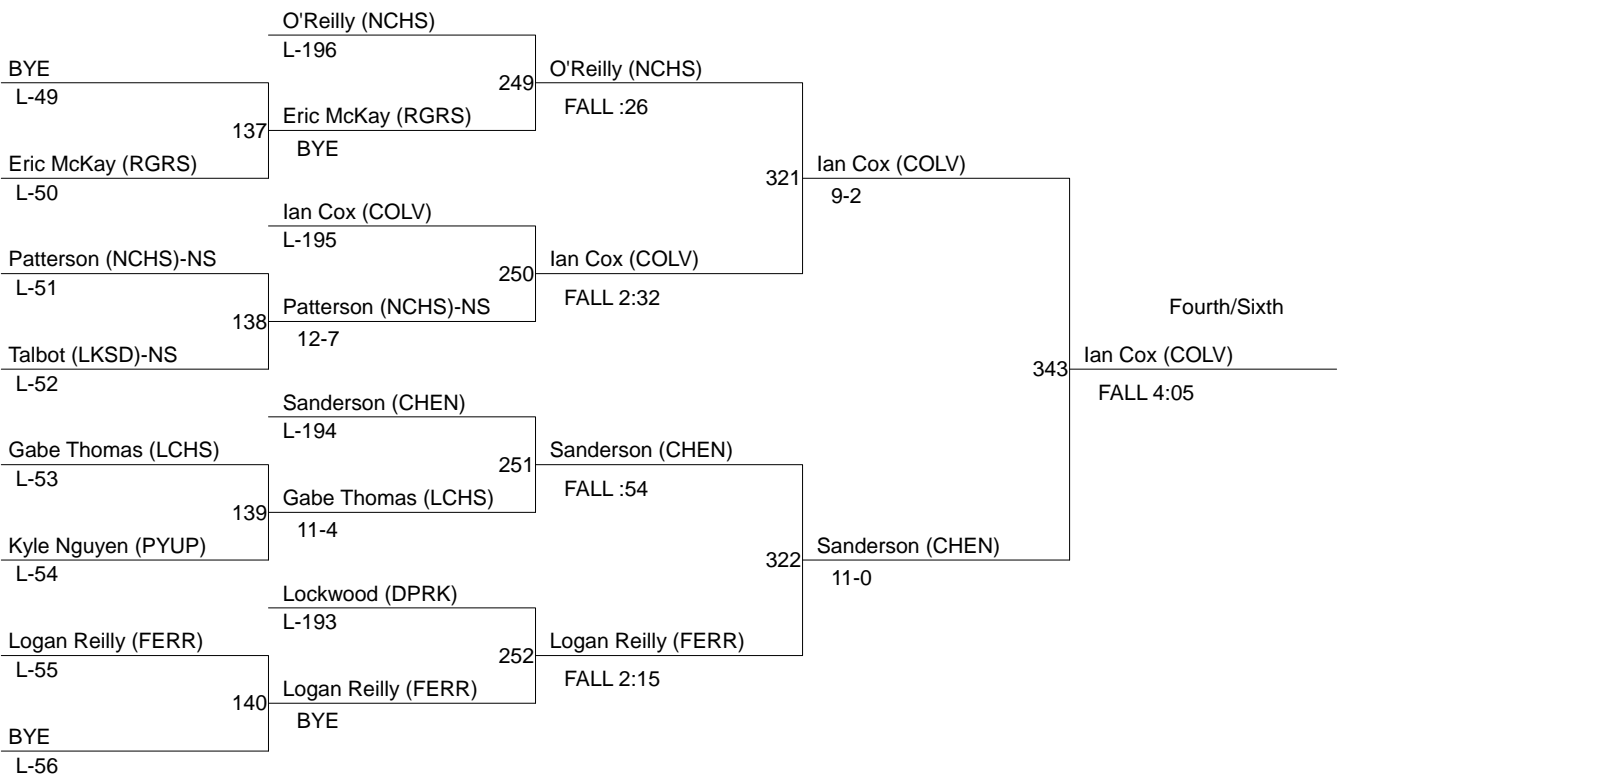

Deer Park Invite 2013

Weight Class : 145