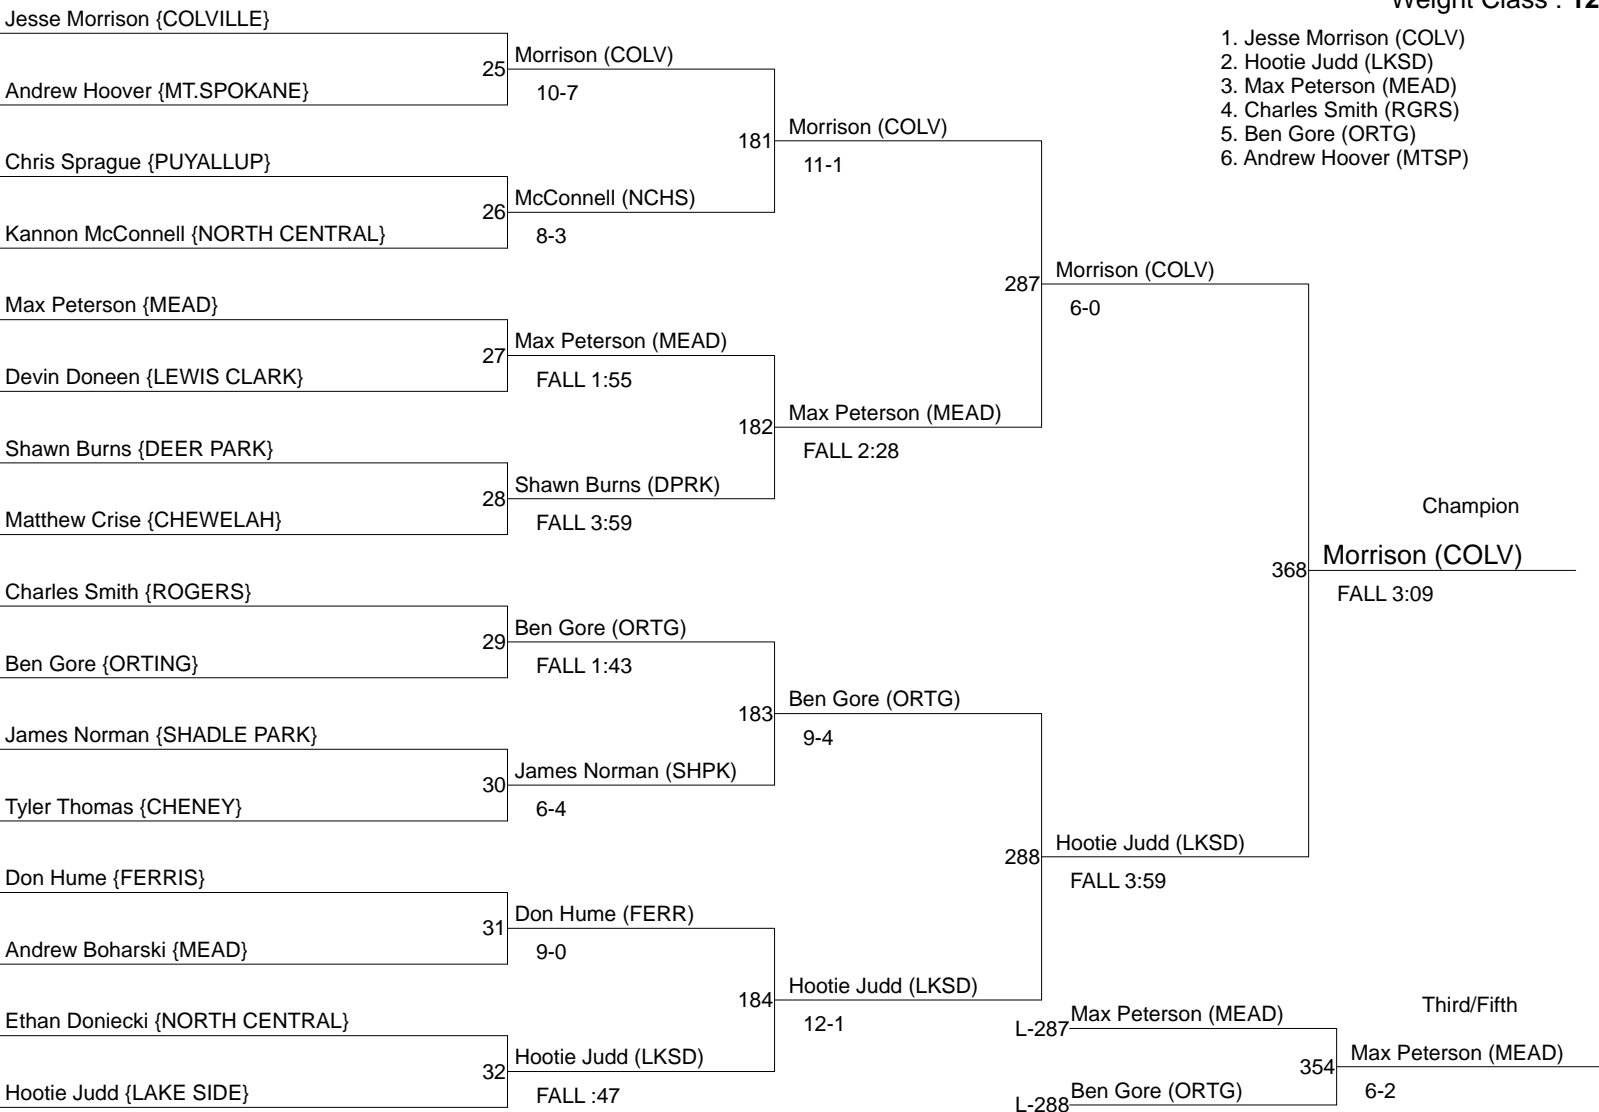

Deer Park Invite 2013

Weight Class : 126