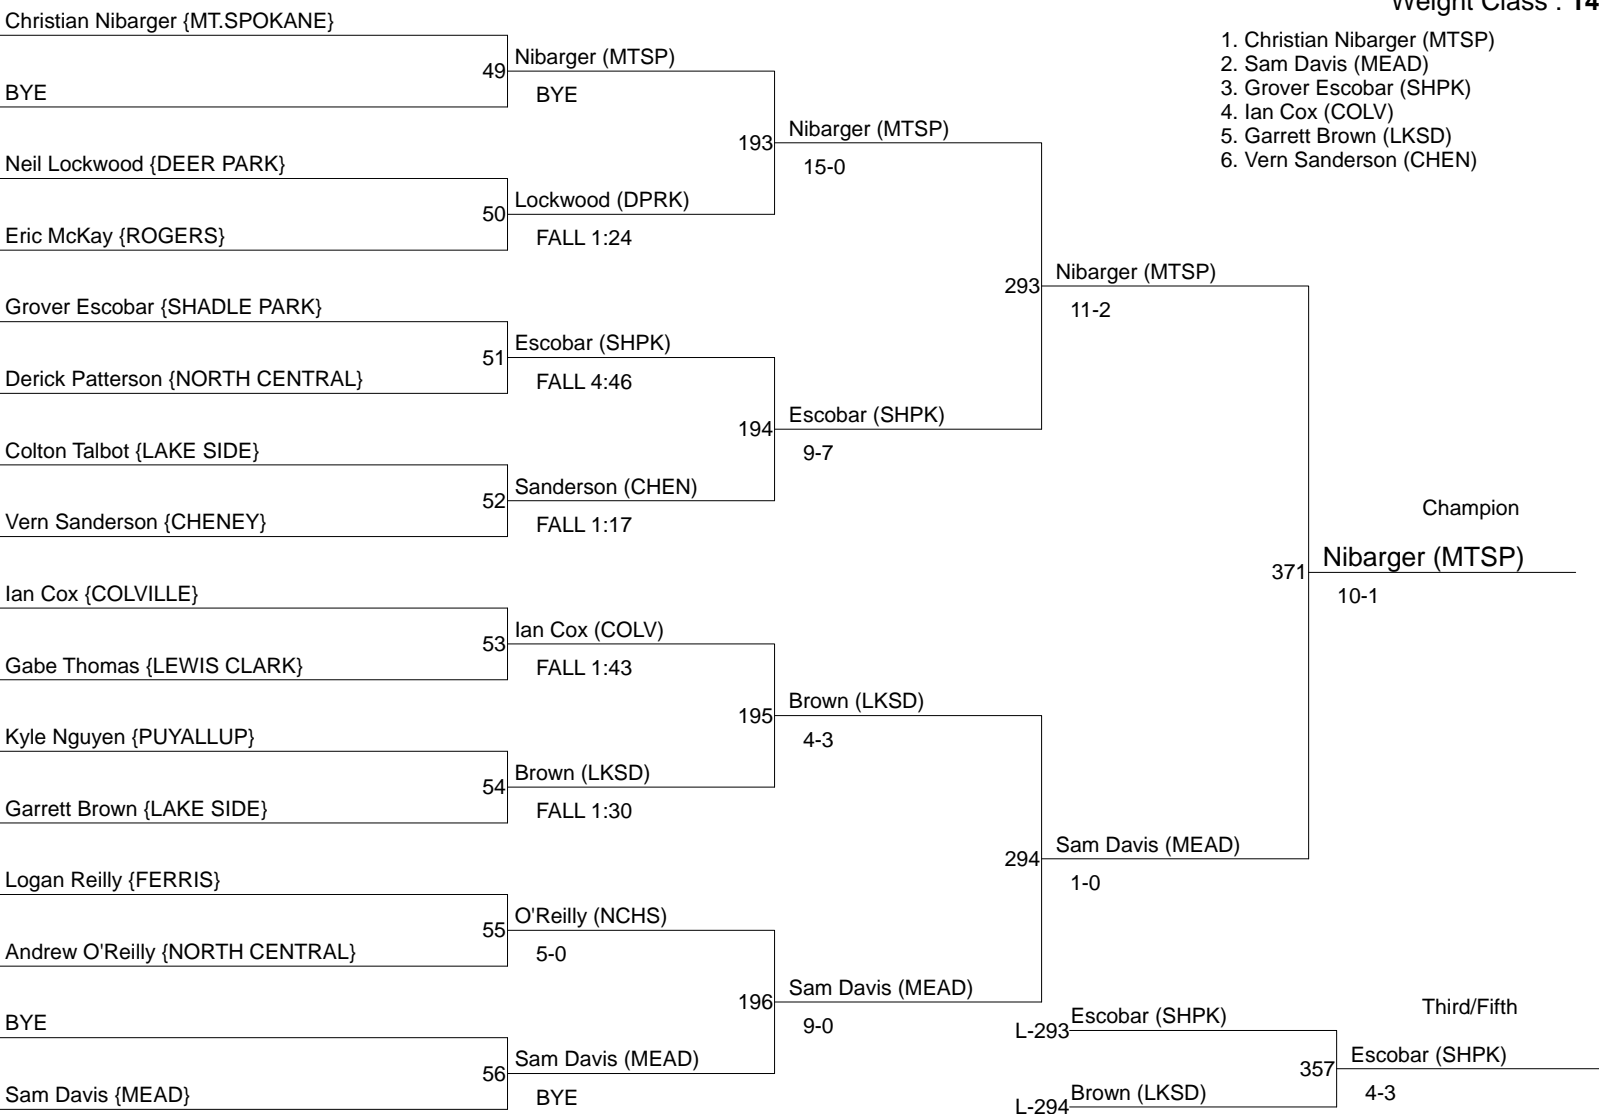

Deer Park Invite 2013

Weight Class : 145