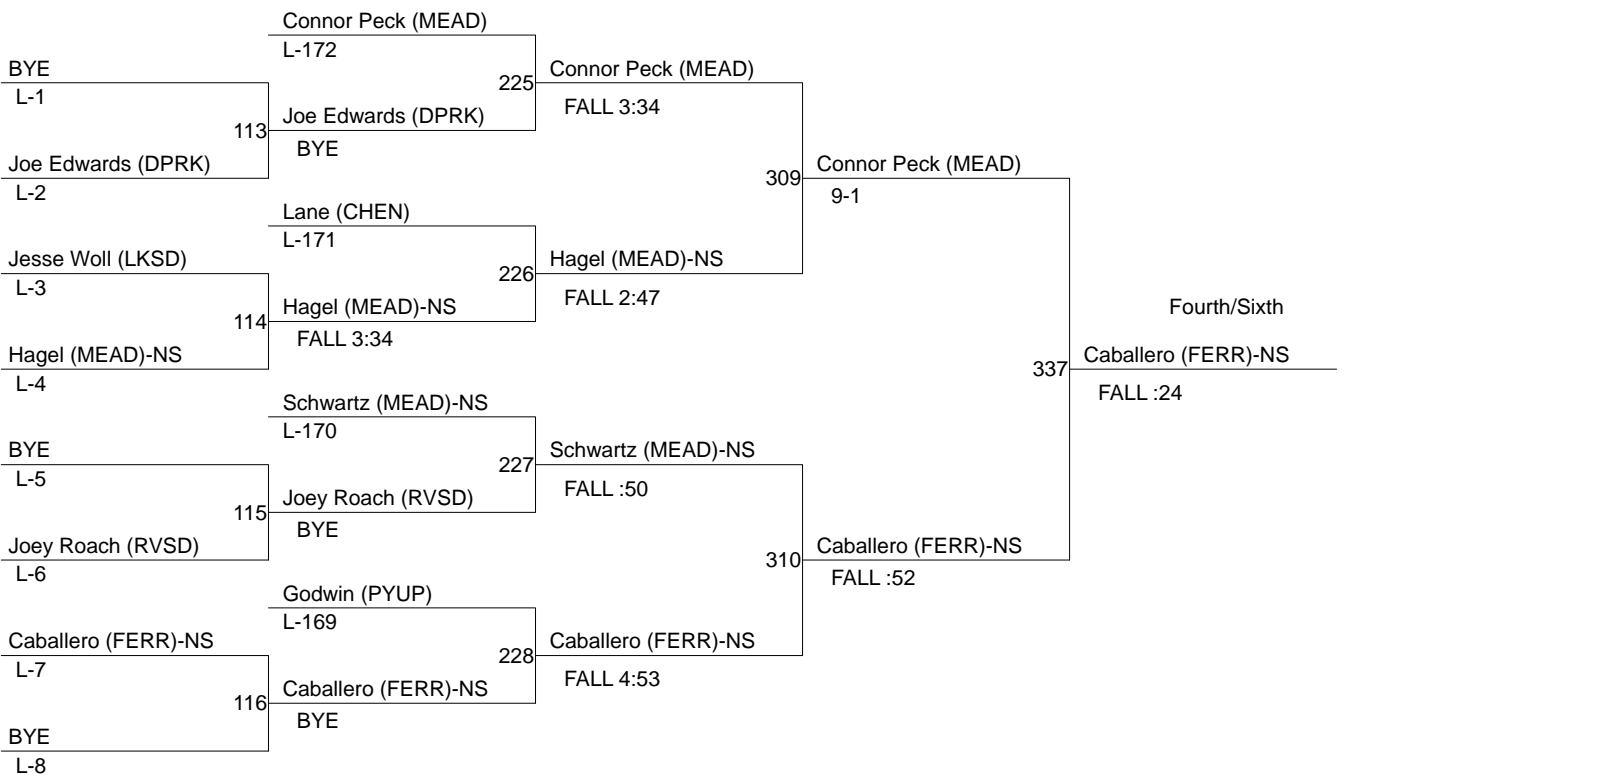

# Deer Park Invite 2013

Weight Class : **106**