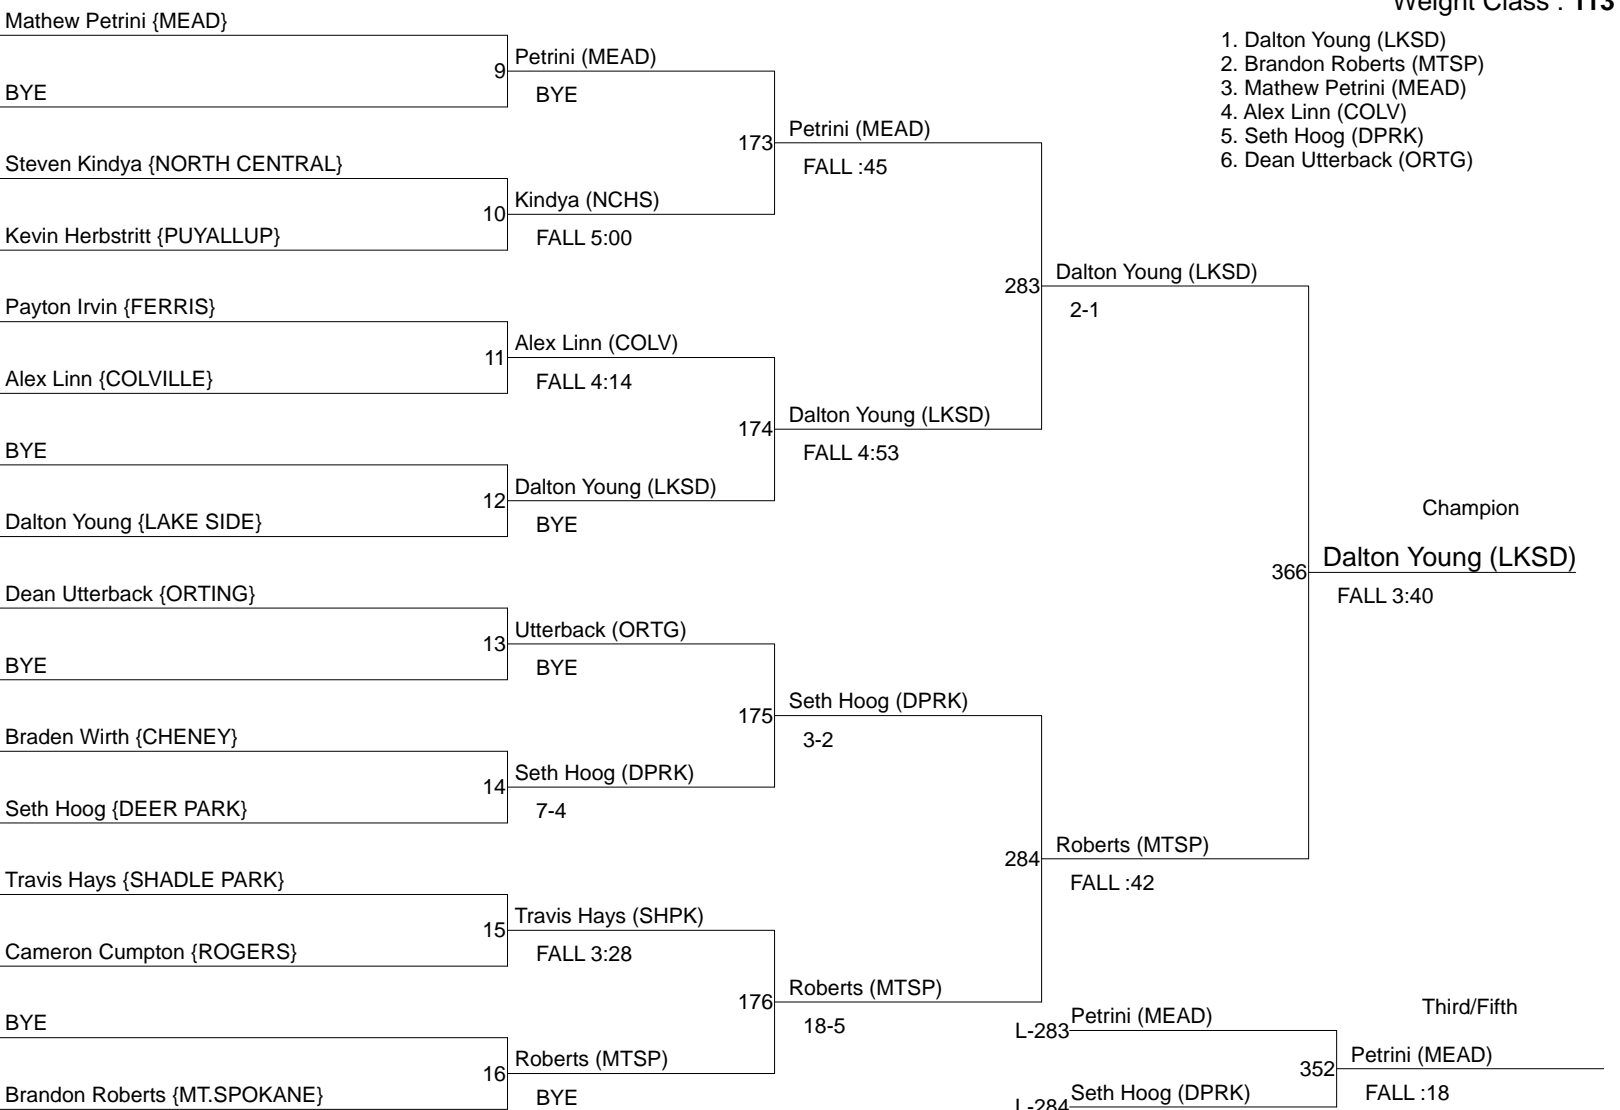

Deer Park Invite 2013

Weight Class : 113