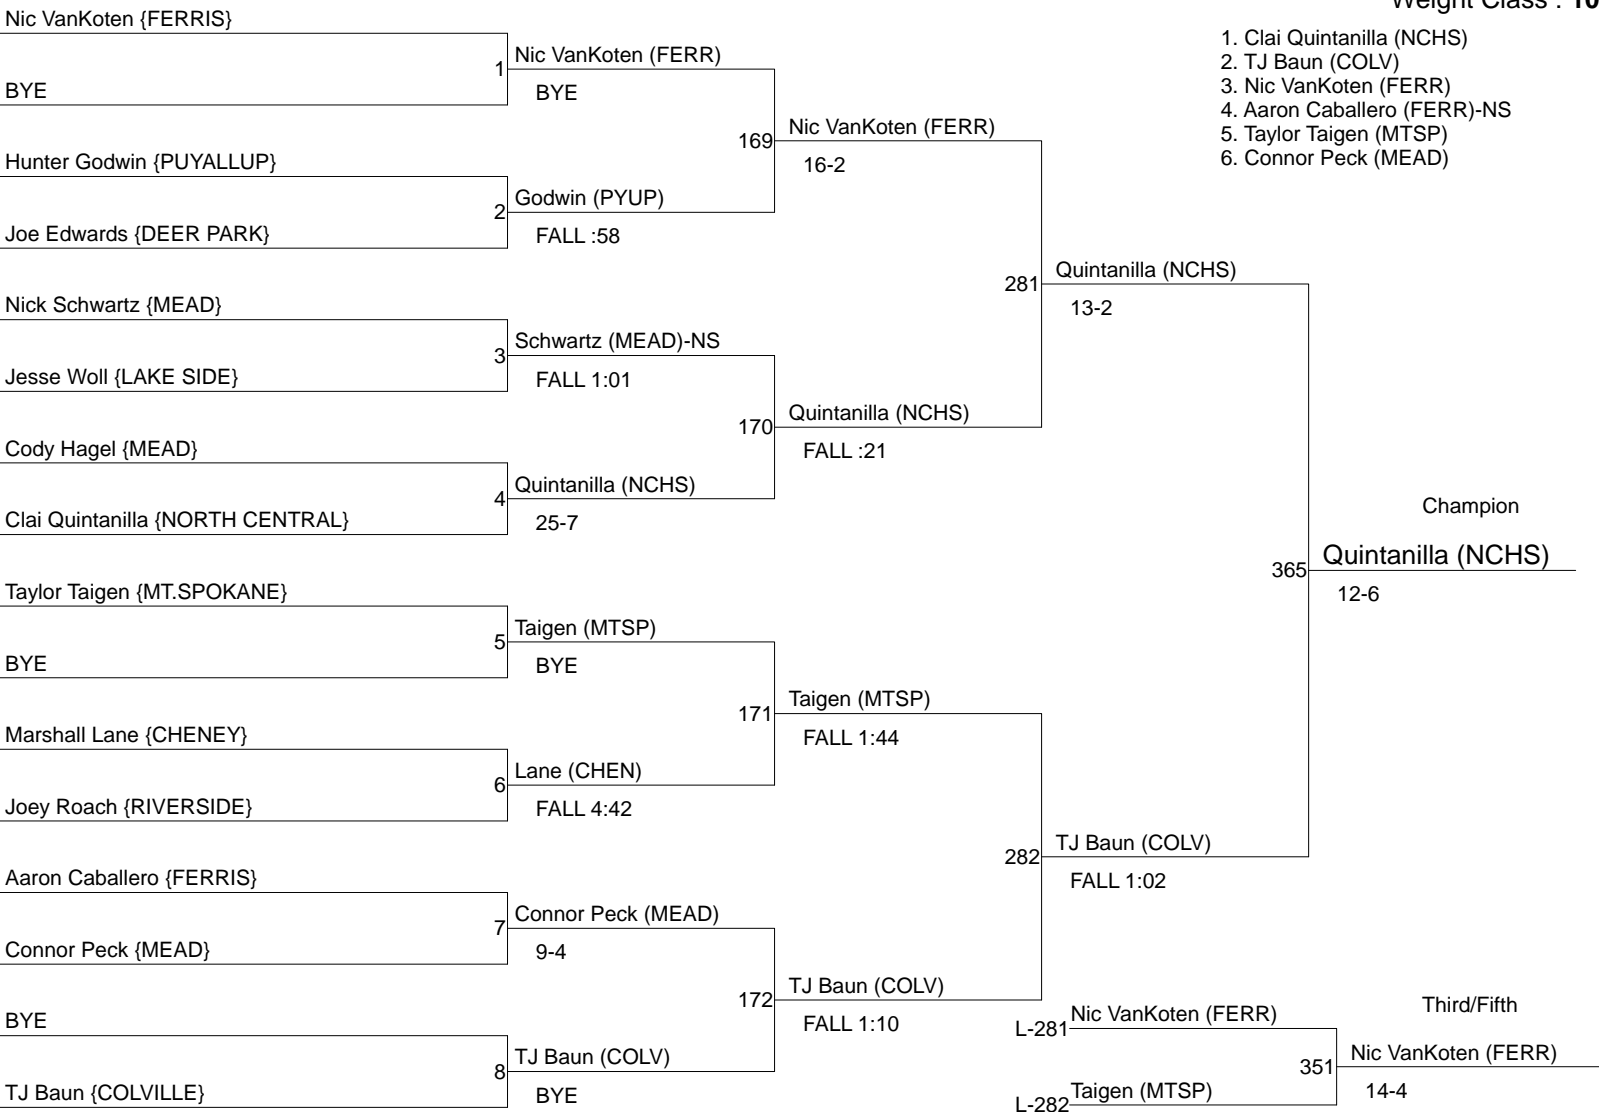

# Deer Park Invite 2013

Weight Class : **106**