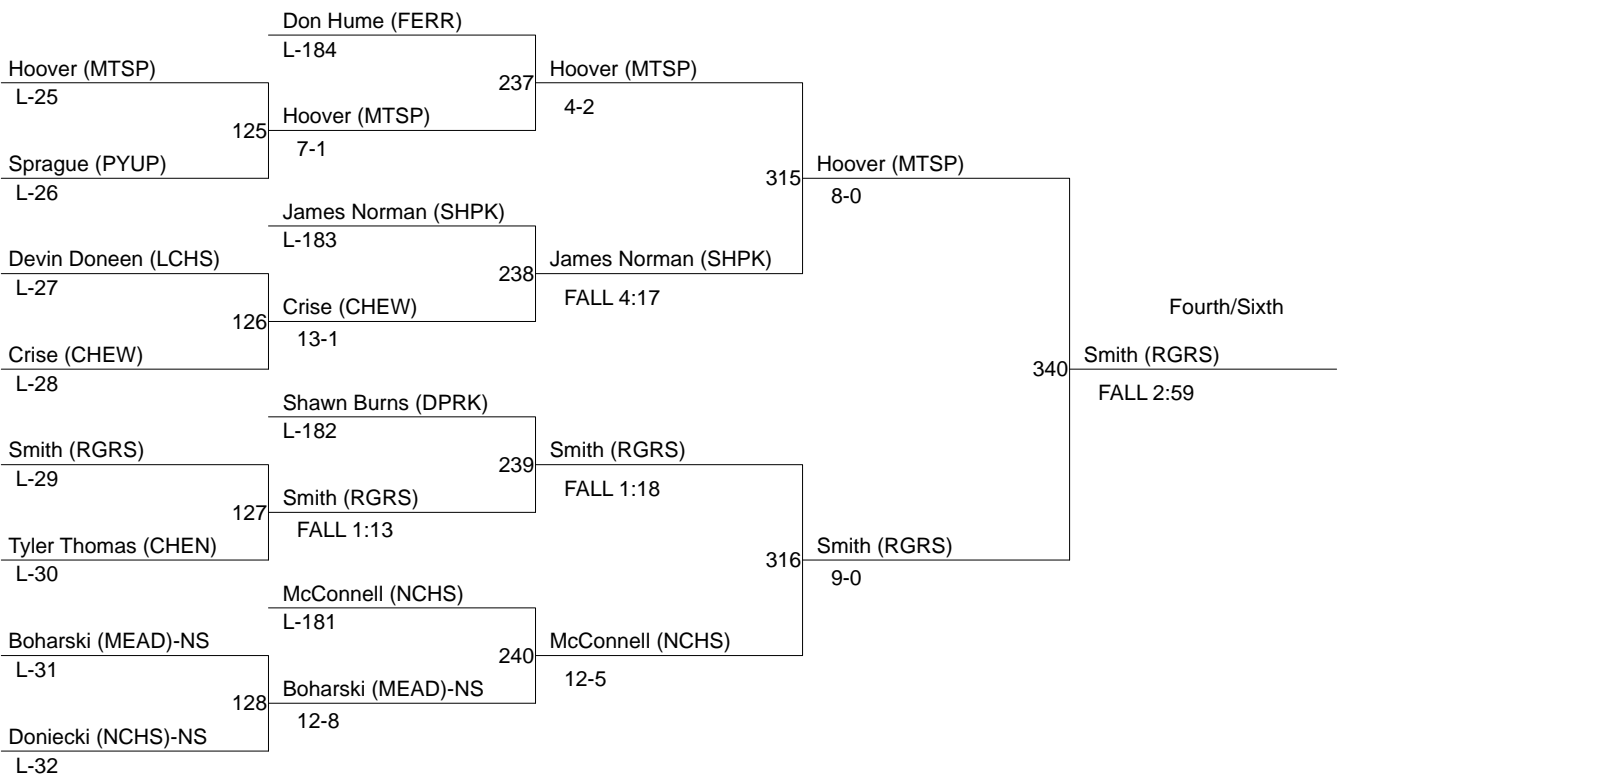

Deer Park Invite 2013

Weight Class : 126