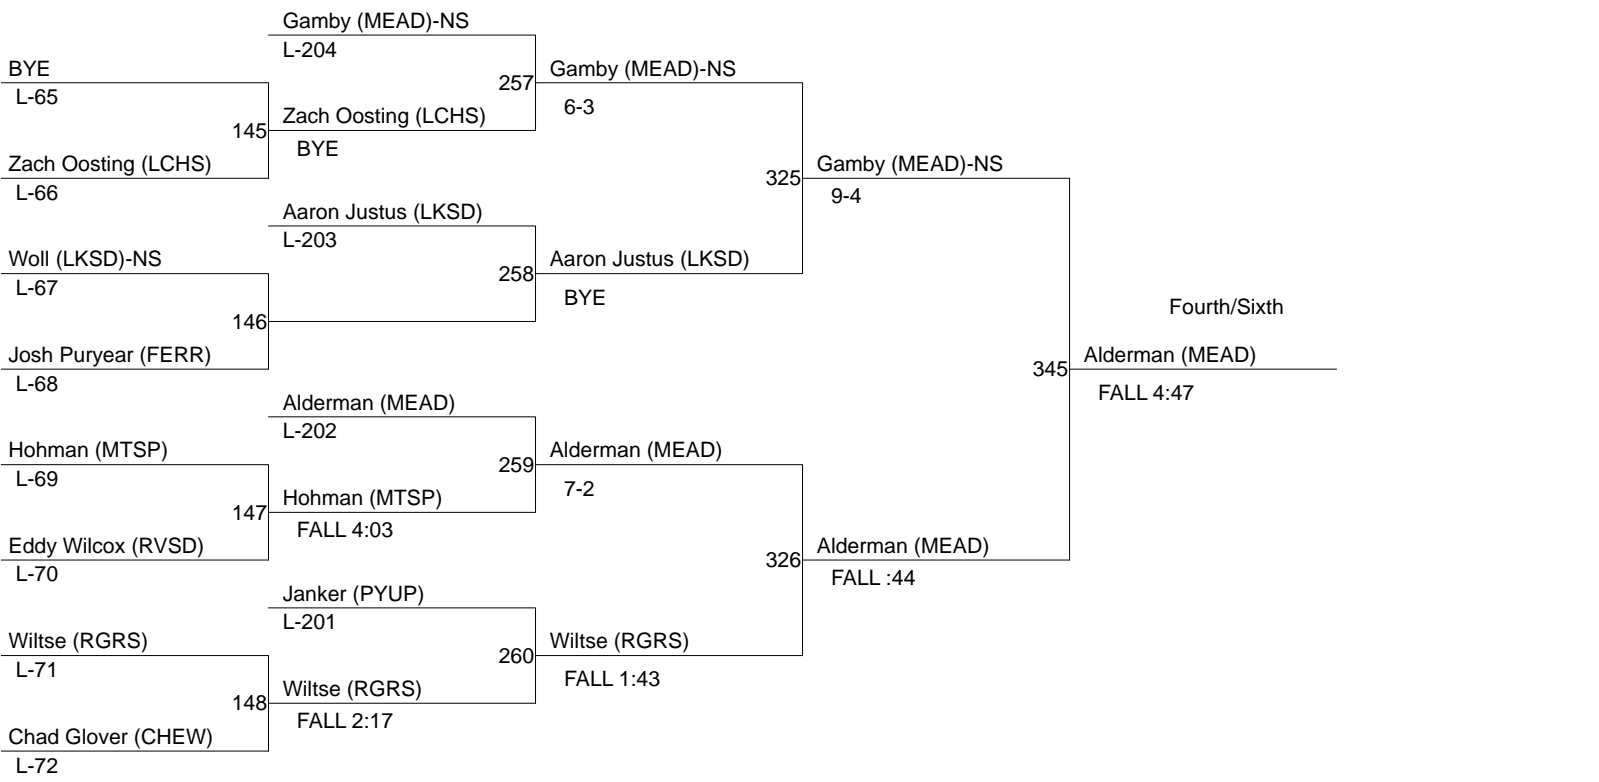

Deer Park Invite 2013

Weight Class : **160**