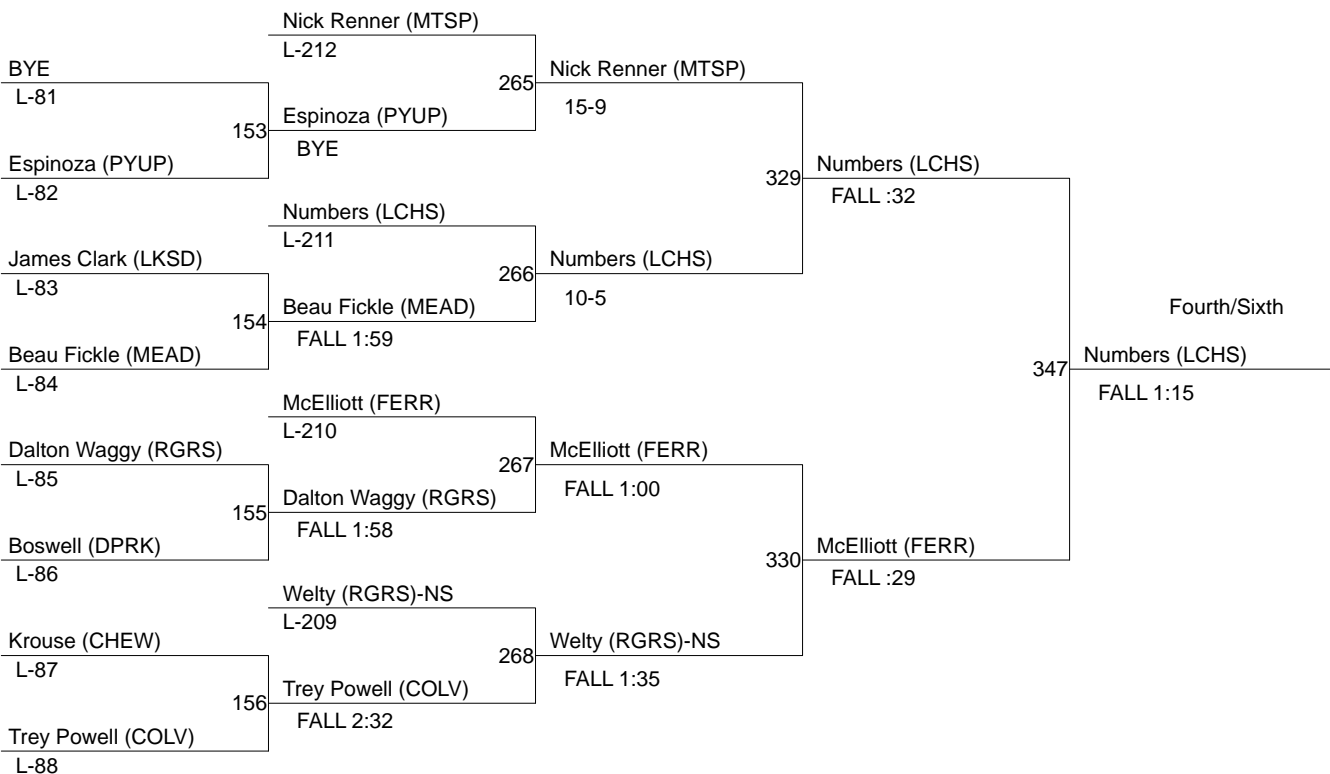

Deer Park Invite 2013

Weight Class : **182**

1. Bryce Pierce (NCHS)
2. Josh Wessels (CHEN)
3. Kyle Vinson (SHPK)
4. Dakota Numbers (LCHS)
5. Devin Waterman (CHEN)-NS
6. Donavin McElliott (FERR)