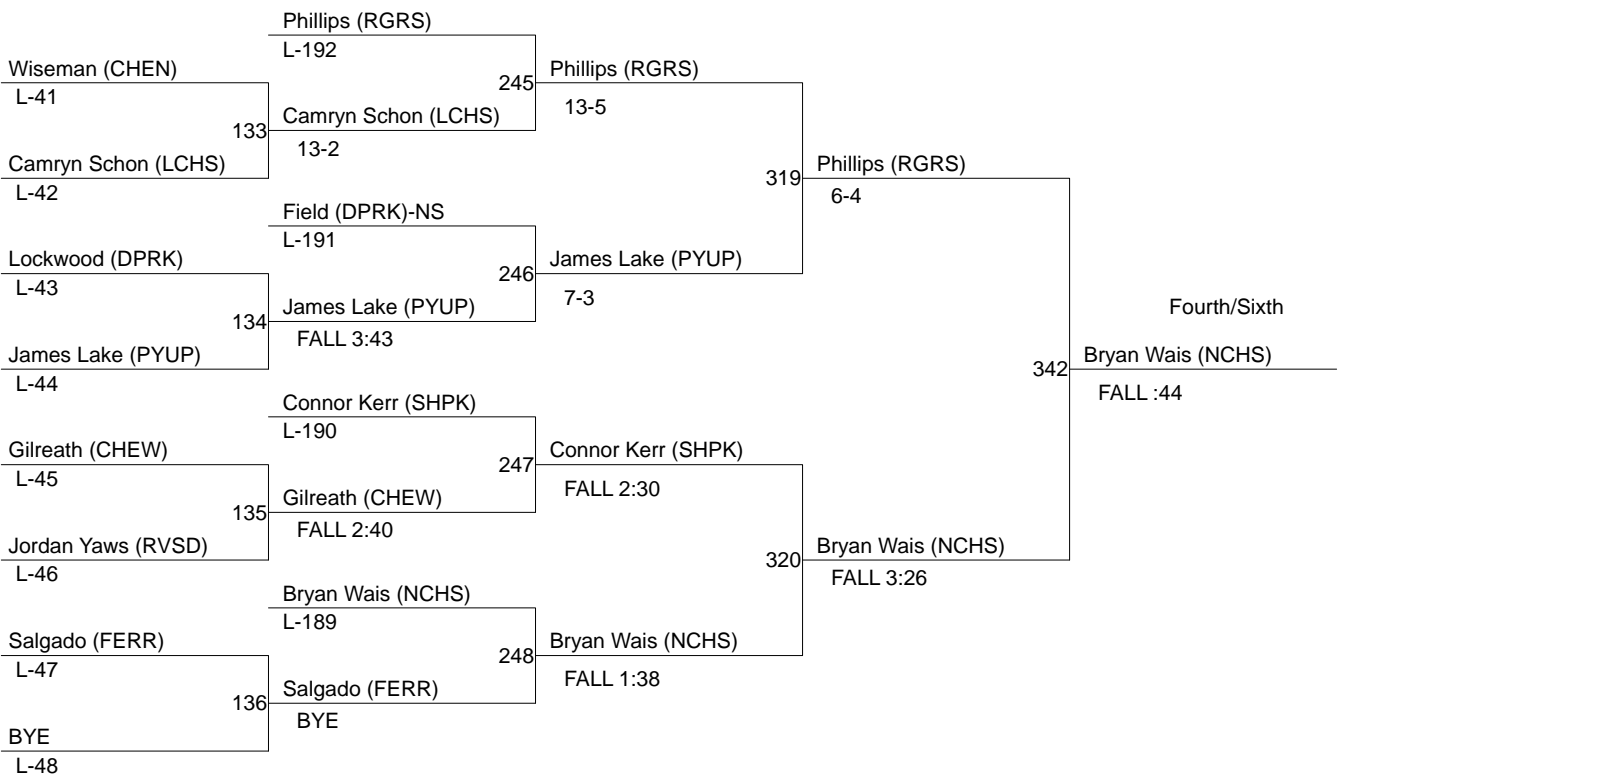

Deer Park Invite 2013

Weight Class : **138**