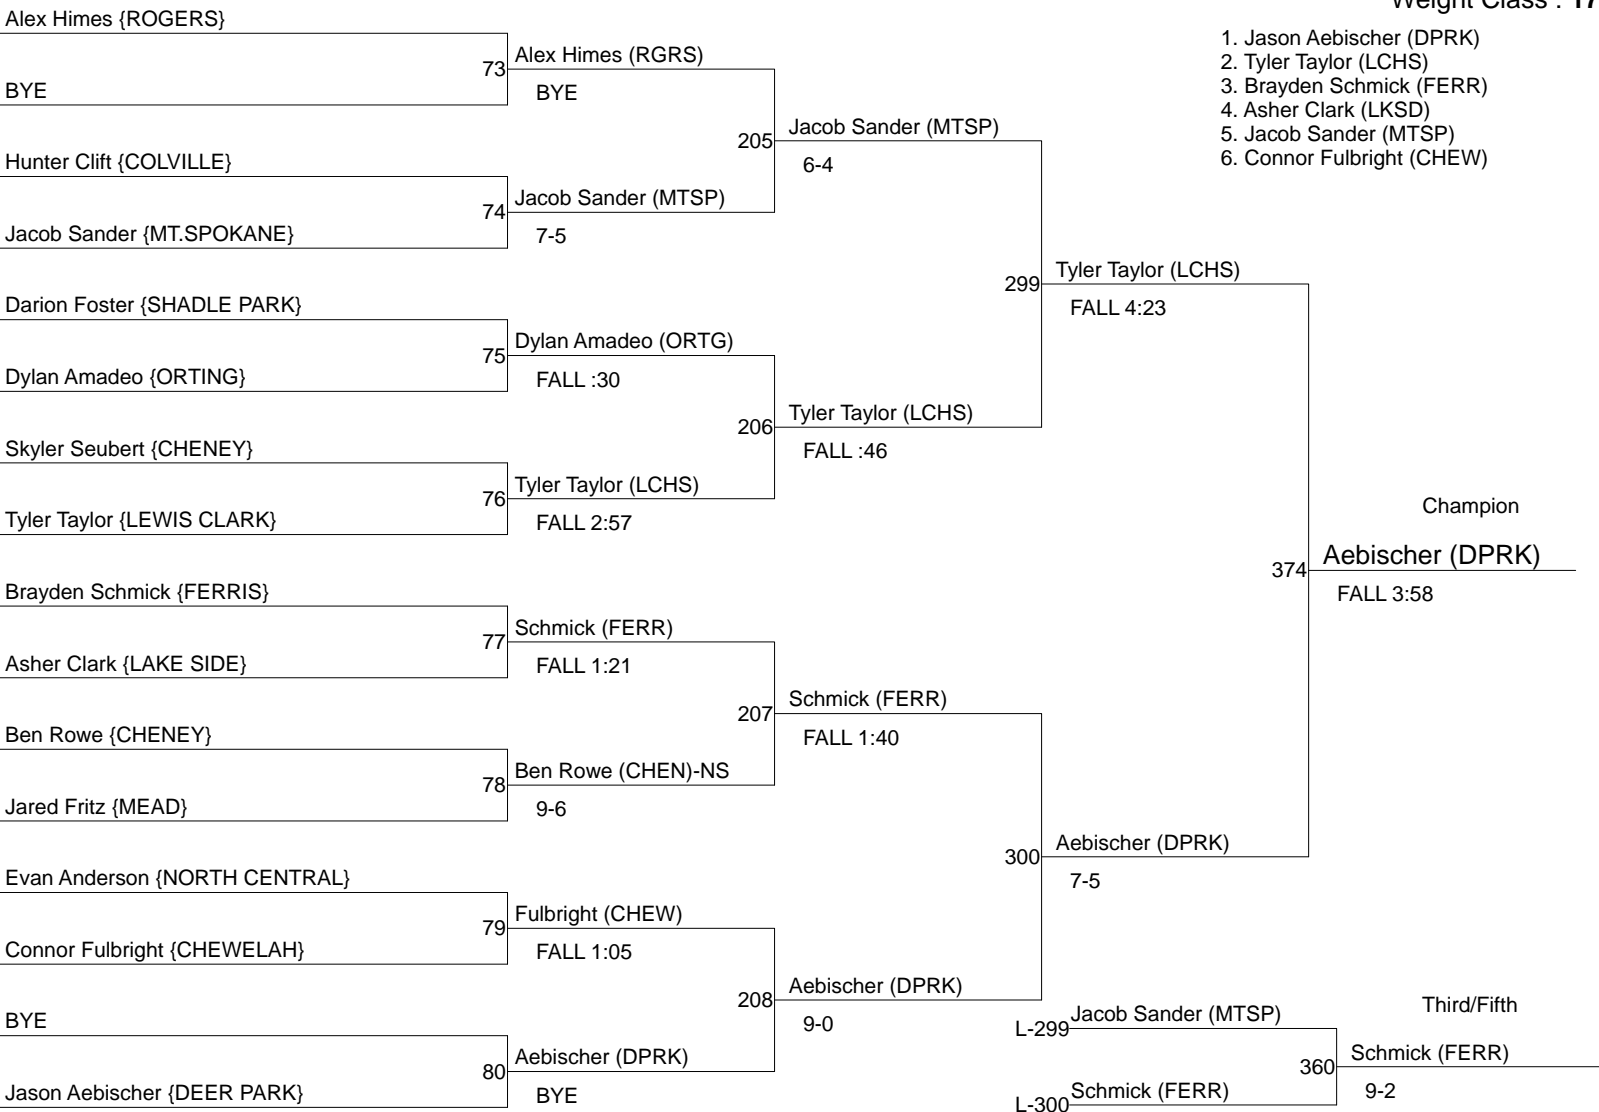

Deer Park Invite 2013

Weight Class : **170**

1. Jason Aebischer (DPRK)
2. Tyler Taylor (LCHS)
3. Brayden Schmick (FERR)
4. Asher Clark (LKSD)
5. Jacob Sander (MTSP)
6. Connor Fulbright (CHEW)