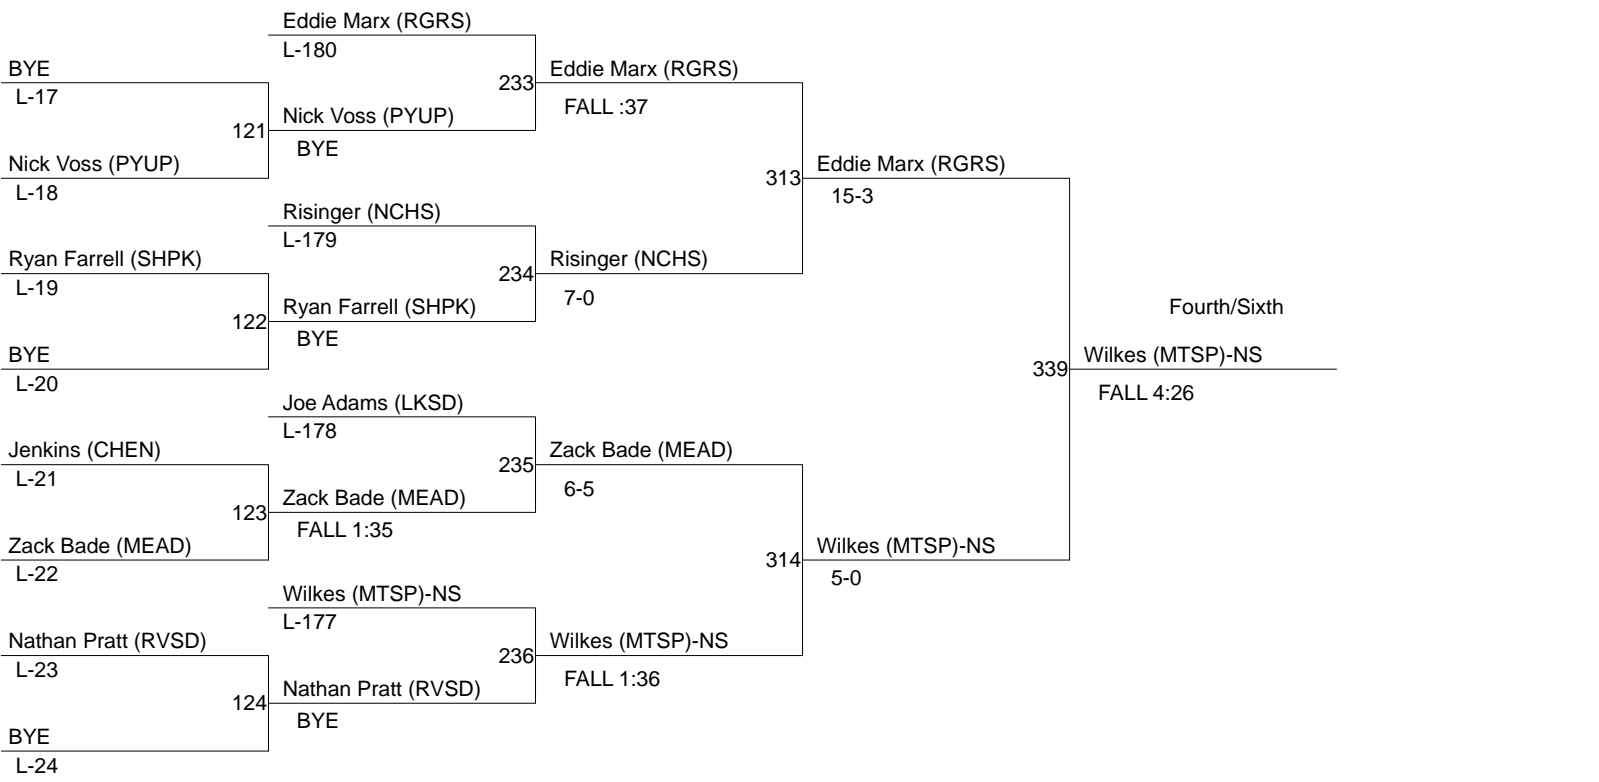

Deer Park Invite 2013

Weight Class : **120**