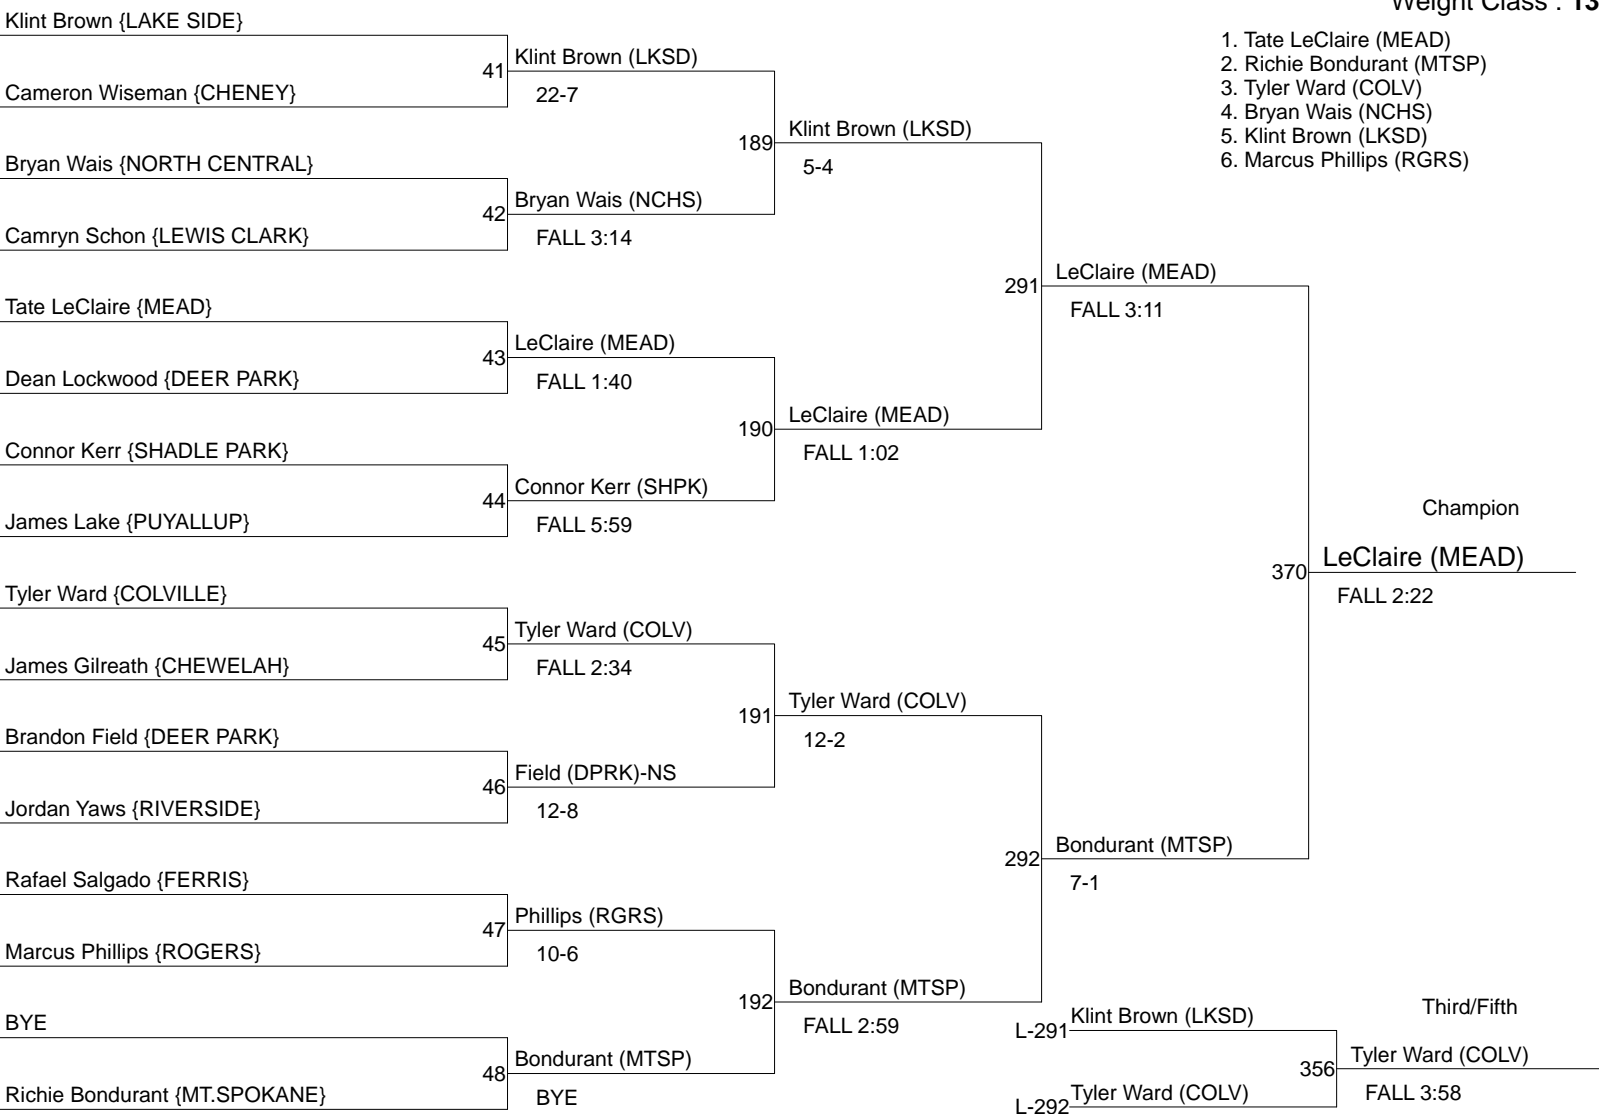

Deer Park Invite 2013

Weight Class : **138**