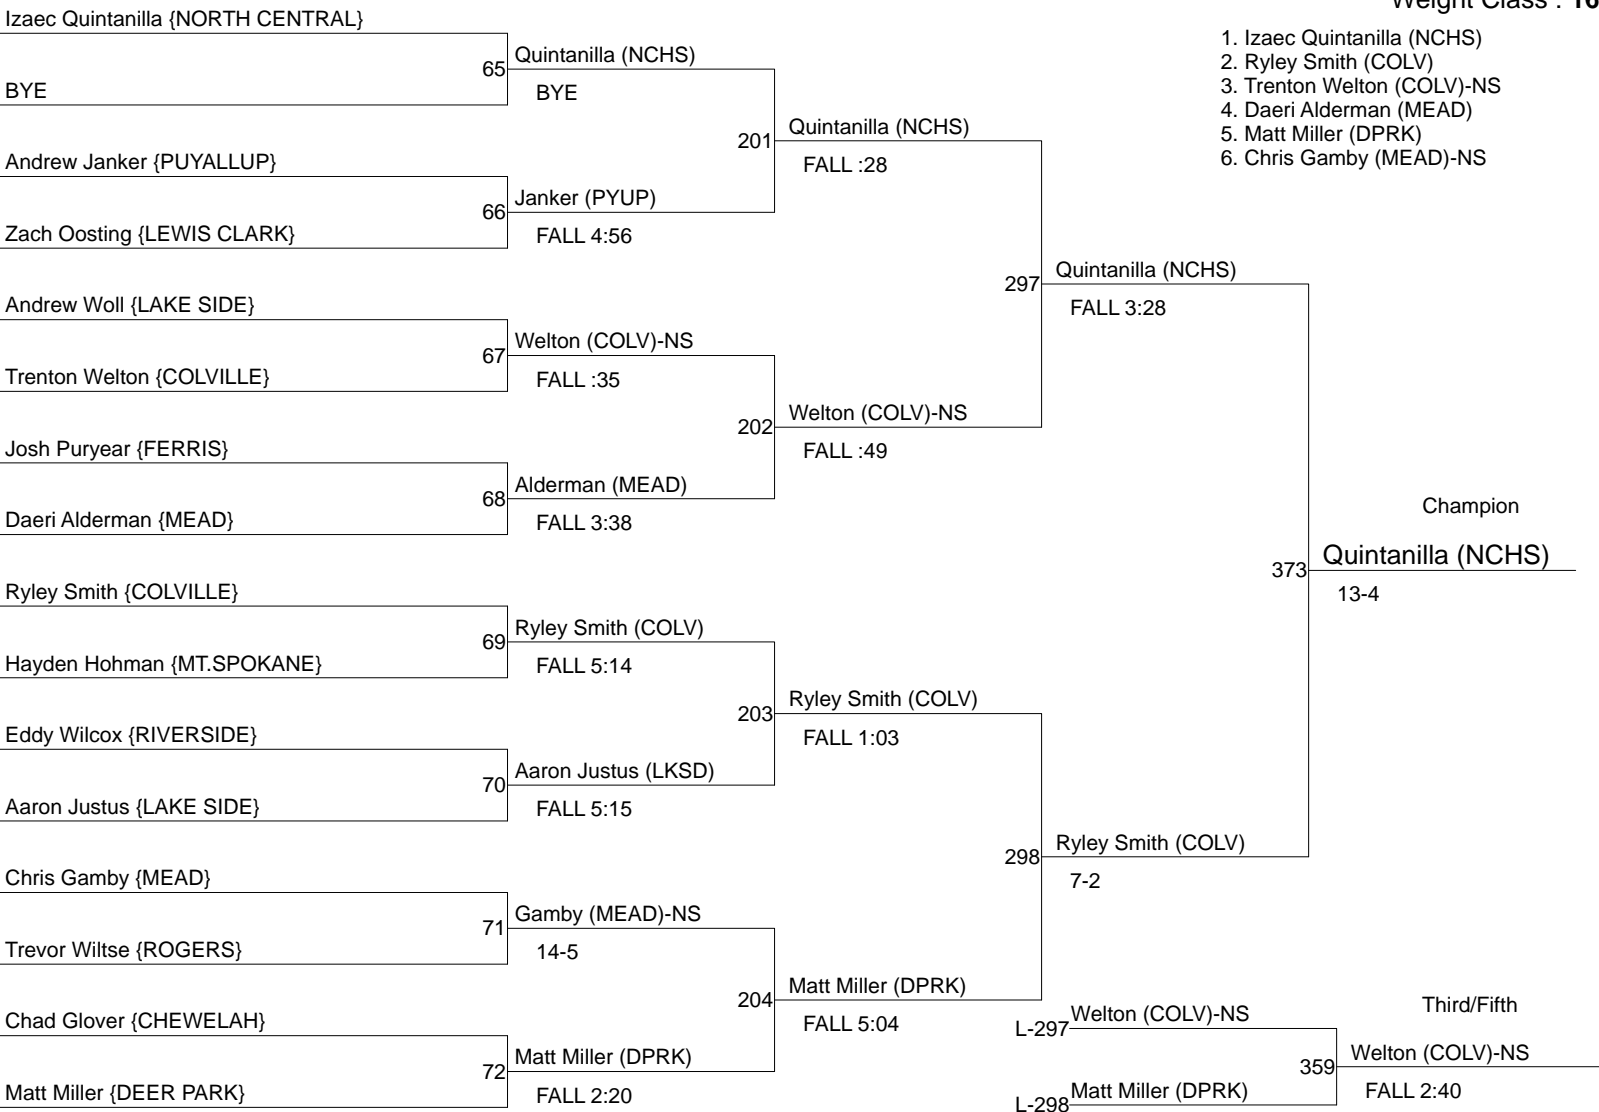

Deer Park Invite 2013

Weight Class : **160**