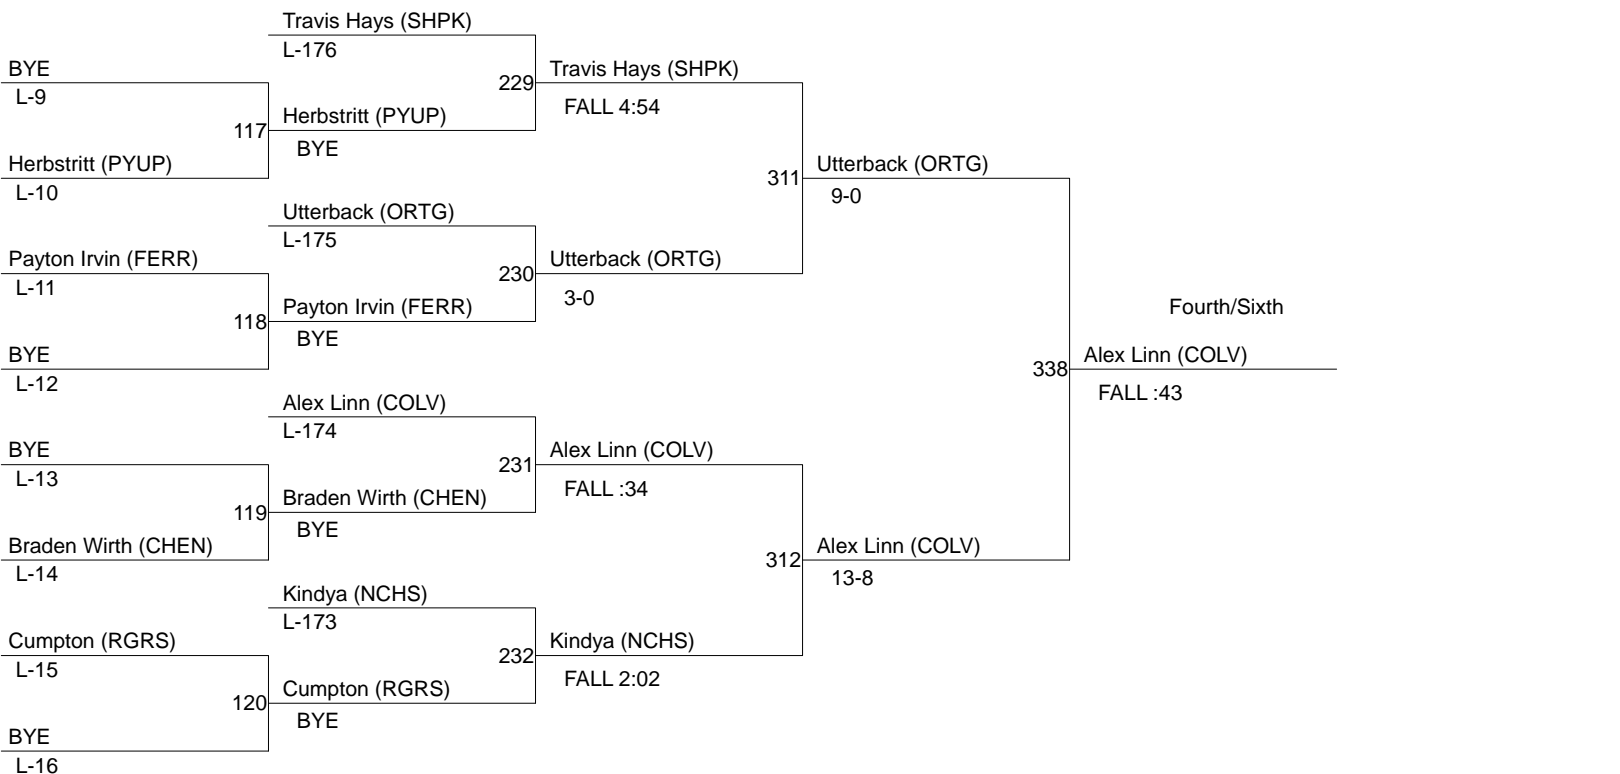

Deer Park Invite 2013

Weight Class : 113