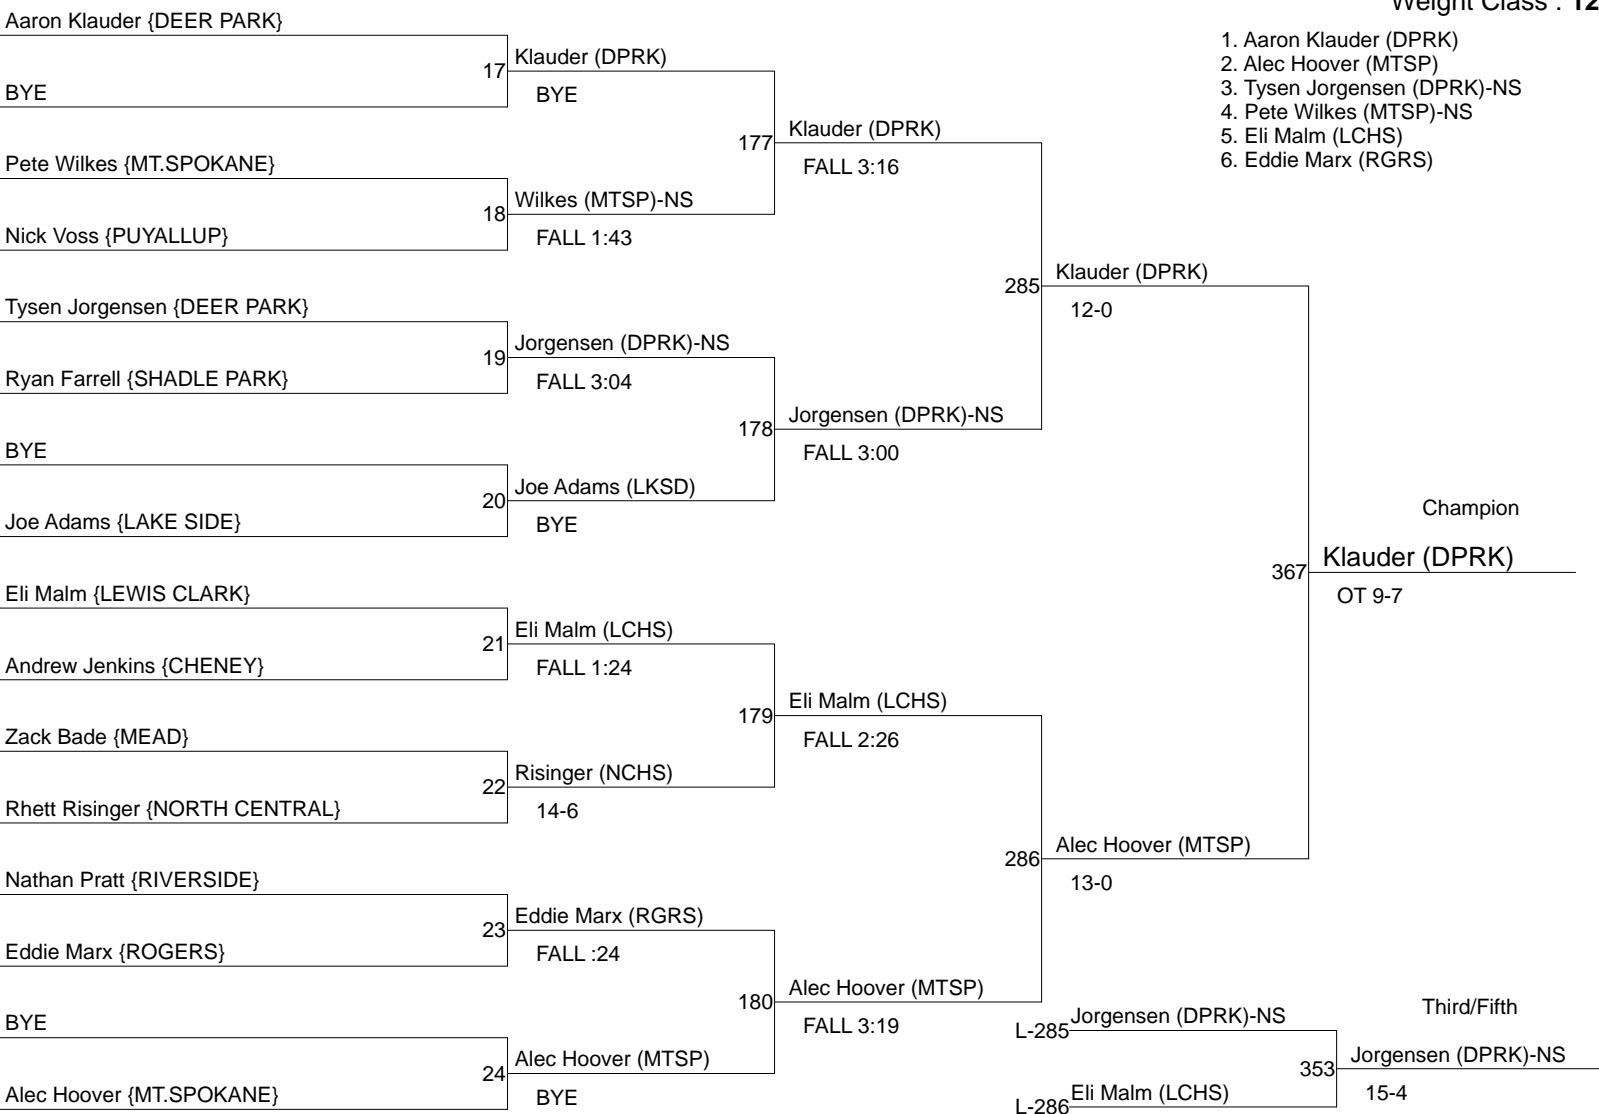

Deer Park Invite 2013

Weight Class : **120**