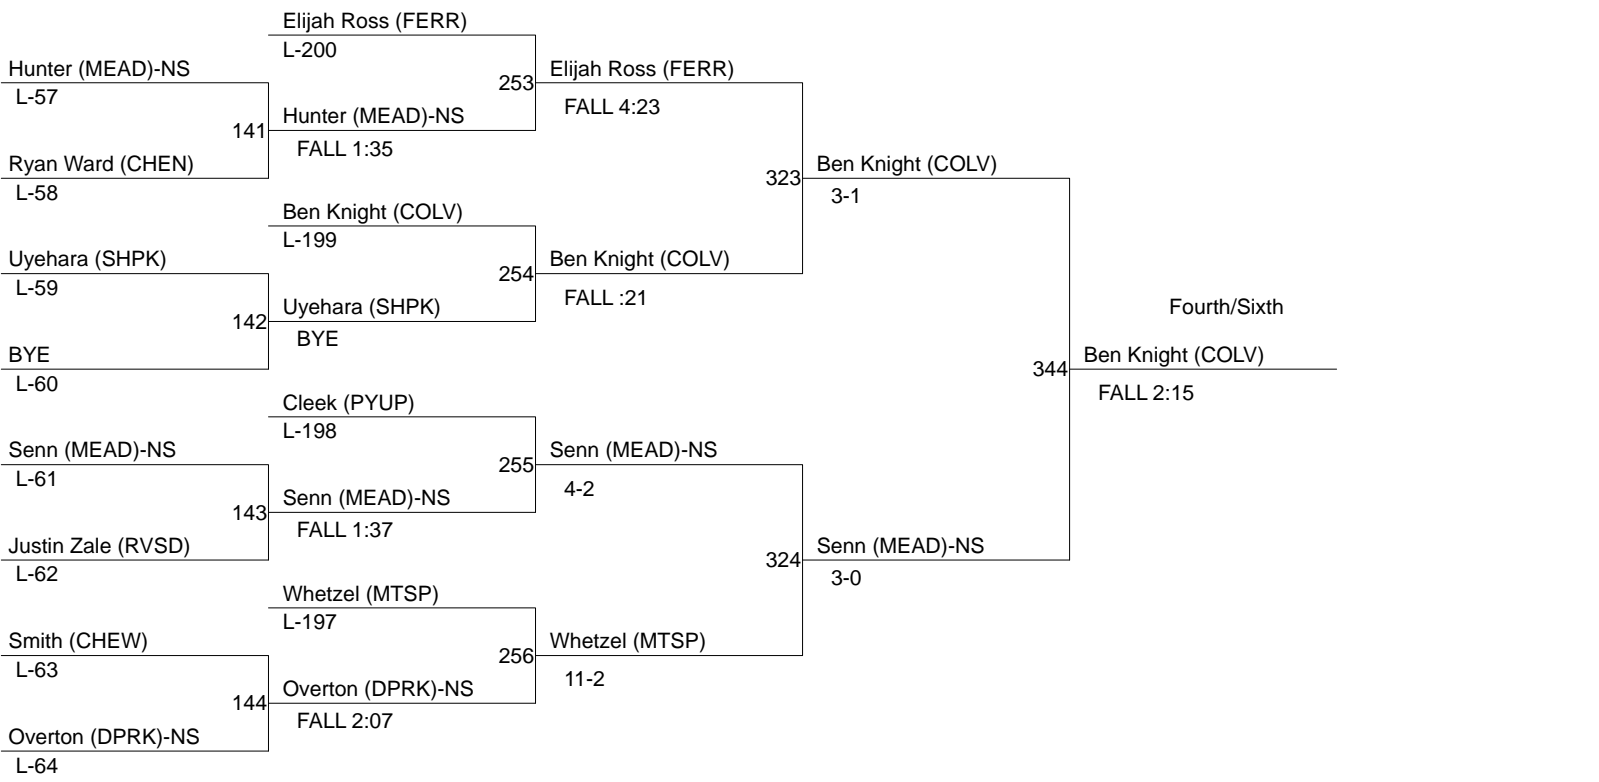

Deer Park Invite 2013

Weight Class : 152