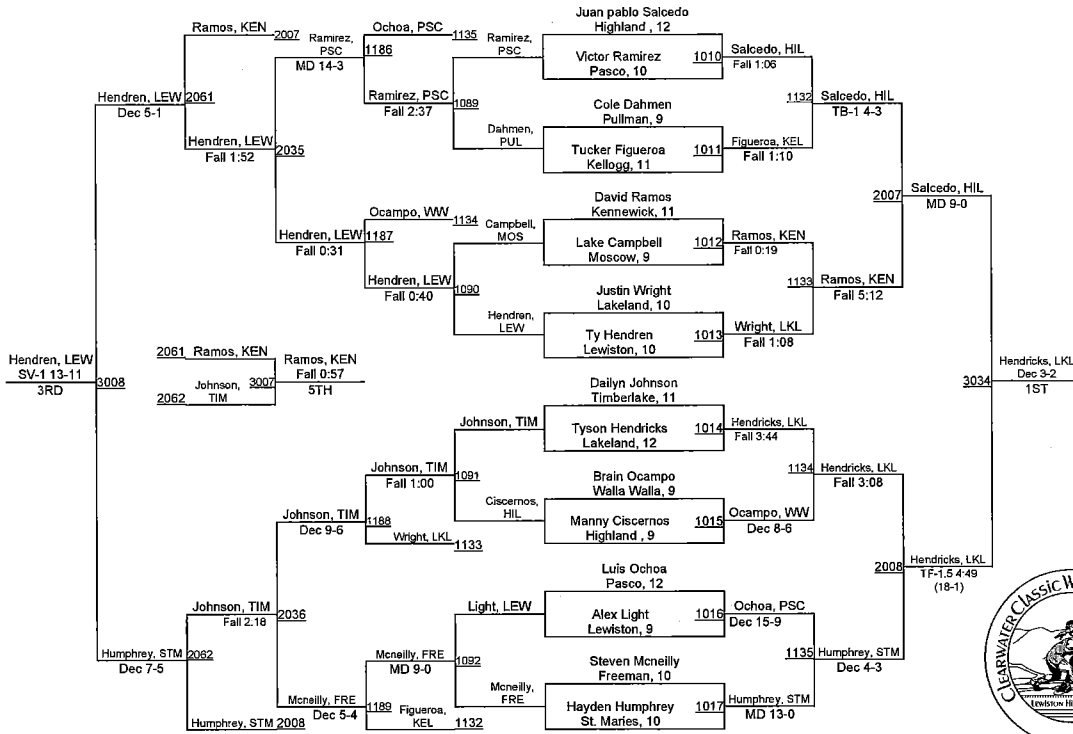

Tournament Teams

[Print Team Scores](#)

Team	Season Team	Abbr	Count	Points
1. Lewiston_ID	Lewiston, ID (GET)	LEW	24	254.5
2. Lakeland_ID	Lakeland, ID (GET)	LKL	14	224.0
3. Freeman_WA	Freeman, WA (GET)	FRE	22	183.5
4. Pasco_WA	Pasco, WA (GET)	PSC	17	168.0
5. Sandpoint_ID	Sandpoint, ID (GET)	SND	9	120.0
6. Timberlake_ID	Timberlake, ID (GET)	TIM	11	110.0
7. Kellogg_ID	Kellogg, ID (GET)	KEL	11	105.5
8. Moscow_ID	Moscow, ID (GET)	MOS	14	95.5
9. Kennewick_WA	Kennewick HS, WA (GET)	KEN	9	92.0
10. Highland_WA	Highland, WA (GET)	HIL	9	79.5
11. Walla Walla_WA	Walla Walla HS, WA (GET)	WW	12	61.0
12. St. Maries_ID	St. Maries, ID (GET)	STM	6	51.5
13. Potlatch_ID	Potlatch, ID (GET)	POT	5	44.0
14. Orofino_ID	Orofino, ID (GET)	ORO	4	40.0
15. Grangeville_ID	Grangeville, ID (GET)	GVL	5	31.0
16. Gonzaga Prep_WA	Gonzaga Preparatory, WA (GET)	GON	13	24.0
17. Pullman_WA	Pullman, WA (GET)	PUL	9	15.0
18. Clearwater Valley_ID	Clearwater Valley, ID (GET)	CV	5	5.0
19. Kamiah_ID	Kamiah, ID (GET)	KMH	2	3.0

Clearwater Classic

98

Clearwater Classic

106

Clearwater Classic

113

Clearwater Classic

120

Clearwater Classic

126

Clearwater Classic

138

Clearwater Classic

145

Clearwater Classic

152

182

Clearwater Classic

195