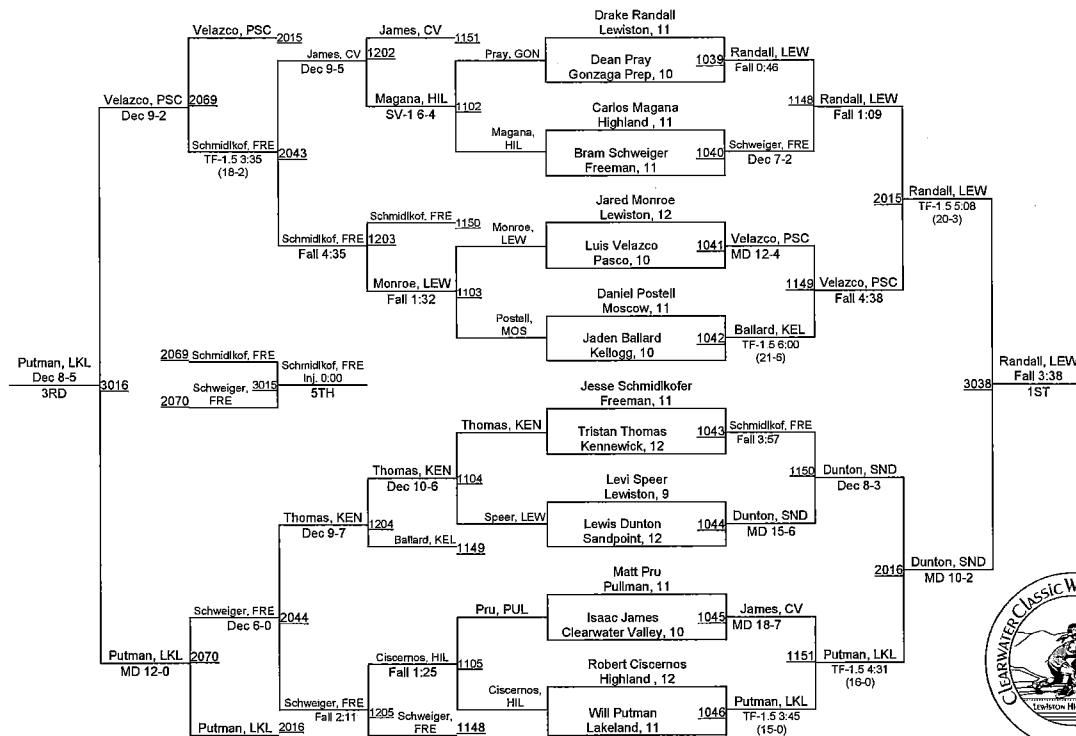

Clearwater Classic

98

Clearwater Classic

106

Clearwater Classic

113

Clearwater Classic

120

Clearwater Classic

126

Clearwater Classic

138

Clearwater Classic

145

Clearwater Classic

152

Gold Members can view multiple brackets at a time!

170
 Default Template

Clearwater Classic

170

Width: 900
 Height: 600
 Font: 8

Show Pages

-Entire Bracket

Clearwater Classic

182

Clearwater Classic

195