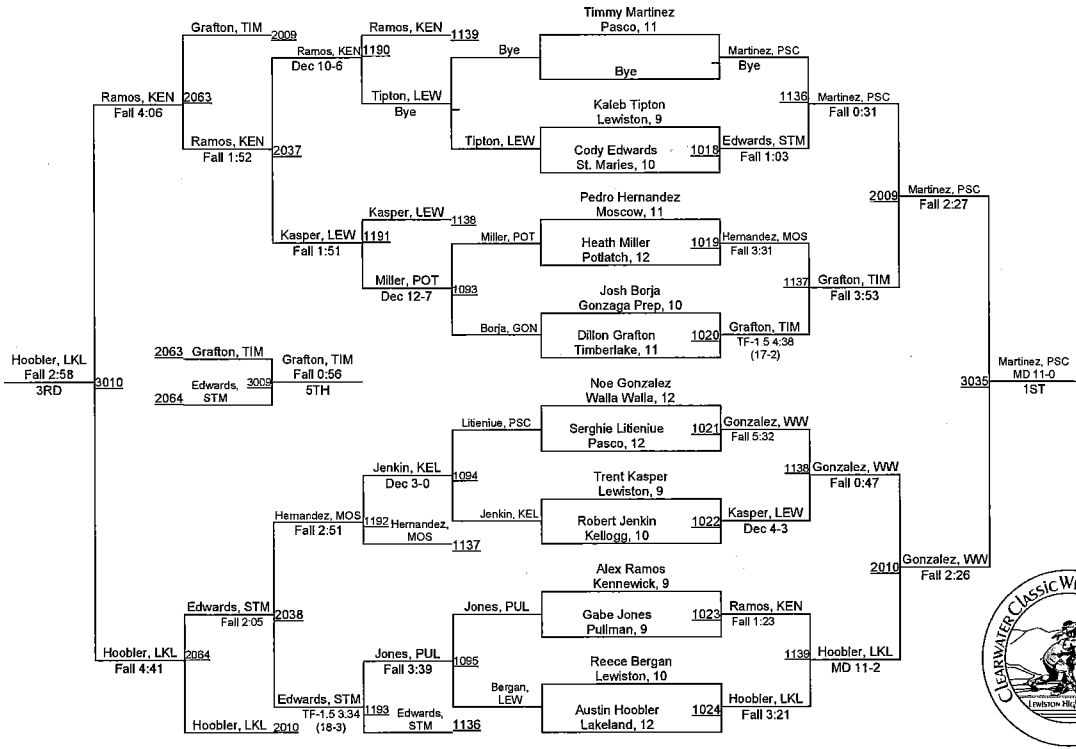

Tournament Teams

[Print Team Scores](#)

Team	Season Team	Abbr	Count	Points
1. Lewiston_ID	Lewiston, ID (GET)	LEW	24	254.5
2. Lakeland_ID	Lakeland, ID (GET)	LKL	14	224.0
3. Freeman_WA	Freeman, WA (GET)	FRE	22	183.5
4. Pasco_WA	Pasco, WA (GET)	PSC	17	168.0
5. Sandpoint_ID	Sandpoint, ID (GET)	SND	9	120.0
6. Timberlake_ID	Timberlake, ID (GET)	TIM	11	110.0
7. Kellogg_ID	Kellogg, ID (GET)	KEL	11	105.5
8. Moscow_ID	Moscow, ID (GET)	MOS	14	95.5
9. Kennewick_WA	Kennewick HS, WA (GET)	KEN	9	92.0
10. Highland_WA	Highland, WA (GET)	HIL	9	79.5
11. Walla Walla_WA	Walla Walla HS, WA (GET)	WW	12	61.0
12. St. Maries_ID	St. Maries, ID (GET)	STM	6	51.5
13. Potlatch_ID	Potlatch, ID (GET)	POT	5	44.0
14. Orofino_ID	Orofino, ID (GET)	ORO	4	40.0
15. Grangeville_ID	Grangeville, ID (GET)	GVL	5	31.0
16. Gonzaga Prep_WA	Gonzaga Preparatory, WA (GET)	GON	13	24.0
17. Pullman_WA	Pullman, WA (GET)	PUL	9	15.0
18. Clearwater Valley_ID	Clearwater Valley, ID (GET)	CV	5	5.0
19. Kamiah_ID	Kamiah, ID (GET)	KMH	2	3.0

Clearwater Classic

98

Clearwater Classic

106

Clearwater Classic

113

Clearwater Classic

120

Clearwater Classic

126

Clearwater Classic

138

Clearwater Classic

145

Clearwater Classic

152

182

Clearwater Classic

195