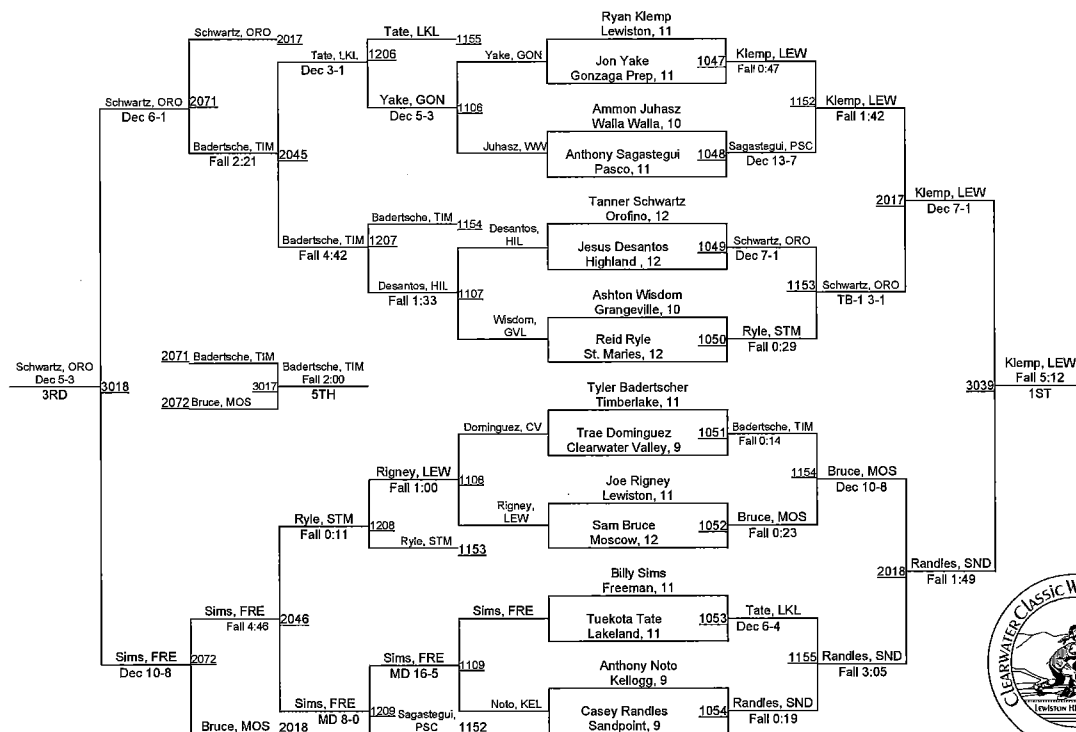

Clearwater Classic

98

Clearwater Classic

106

Clearwater Classic

113

Clearwater Classic

120

Clearwater Classic

126

Clearwater Classic

138

Clearwater Classic

145

Clearwater Classic

152

Gold Members can view multiple brackets at a time!

170
 Default Template

Clearwater Classic

170

Width: 900
 Height: 600
 Font: 8

Show Pages

-Entire Bracket

Clearwater Classic

182

Clearwater Classic

195