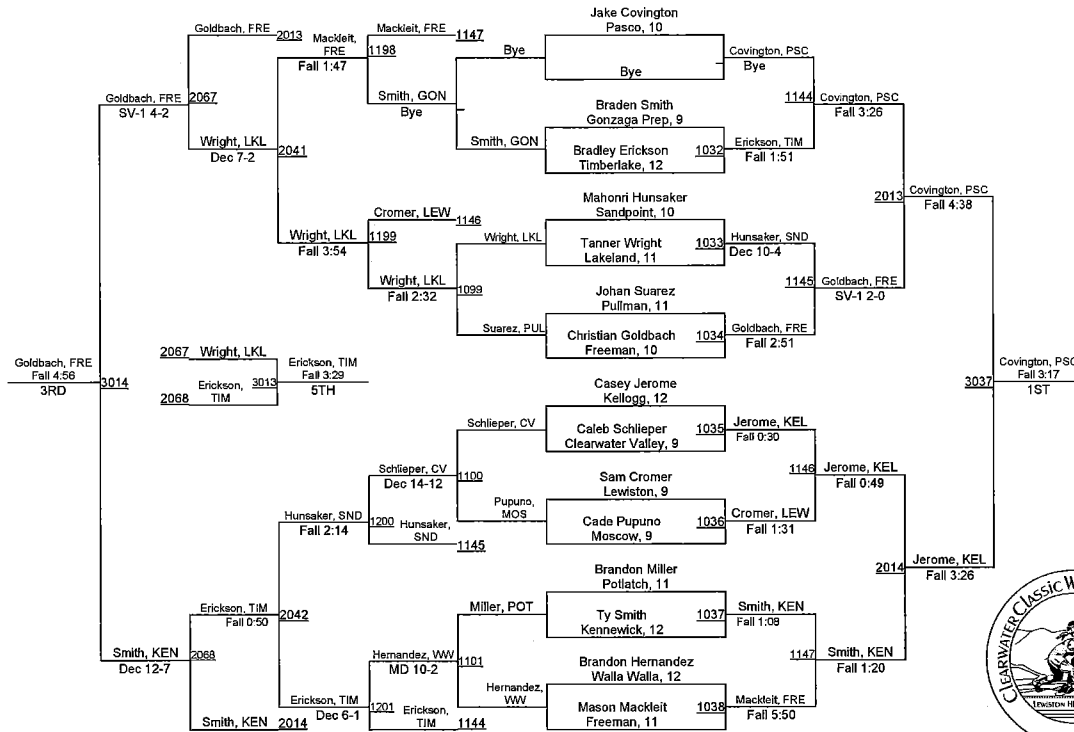

Tournament Teams

[Print Team Scores](#)

Team	Season Team	Abbr	Count	Points
1. Lewiston_ID	Lewiston, ID (GET)	LEW	24	254.5
2. Lakeland_ID	Lakeland, ID (GET)	LKL	14	224.0
3. Freeman_WA	Freeman, WA (GET)	FRE	22	183.5
4. Pasco_WA	Pasco, WA (GET)	PSC	17	168.0
5. Sandpoint_ID	Sandpoint, ID (GET)	SND	9	120.0
6. Timberlake_ID	Timberlake, ID (GET)	TIM	11	110.0
7. Kellogg_ID	Kellogg, ID (GET)	KEL	11	105.5
8. Moscow_ID	Moscow, ID (GET)	MOS	14	95.5
9. Kennewick_WA	Kennewick HS, WA (GET)	KEN	9	92.0
10. Highland_WA	Highland, WA (GET)	HIL	9	79.5
11. Walla Walla_WA	Walla Walla HS, WA (GET)	WW	12	61.0
12. St. Maries_ID	St. Maries, ID (GET)	STM	6	51.5
13. Potlatch_ID	Potlatch, ID (GET)	POT	5	44.0
14. Orofino_ID	Orofino, ID (GET)	ORO	4	40.0
15. Grangeville_ID	Grangeville, ID (GET)	GVL	5	31.0
16. Gonzaga Prep_WA	Gonzaga Preparatory, WA (GET)	GON	13	24.0
17. Pullman_WA	Pullman, WA (GET)	PUL	9	15.0
18. Clearwater Valley_ID	Clearwater Valley, ID (GET)	CV	5	5.0
19. Kamiah_ID	Kamiah, ID (GET)	KMH	2	3.0

Clearwater Classic

98

Clearwater Classic

106

Clearwater Classic

113

Clearwater Classic

120

Clearwater Classic

126

Clearwater Classic

138

Clearwater Classic

145

Clearwater Classic

152

182

Clearwater Classic

195