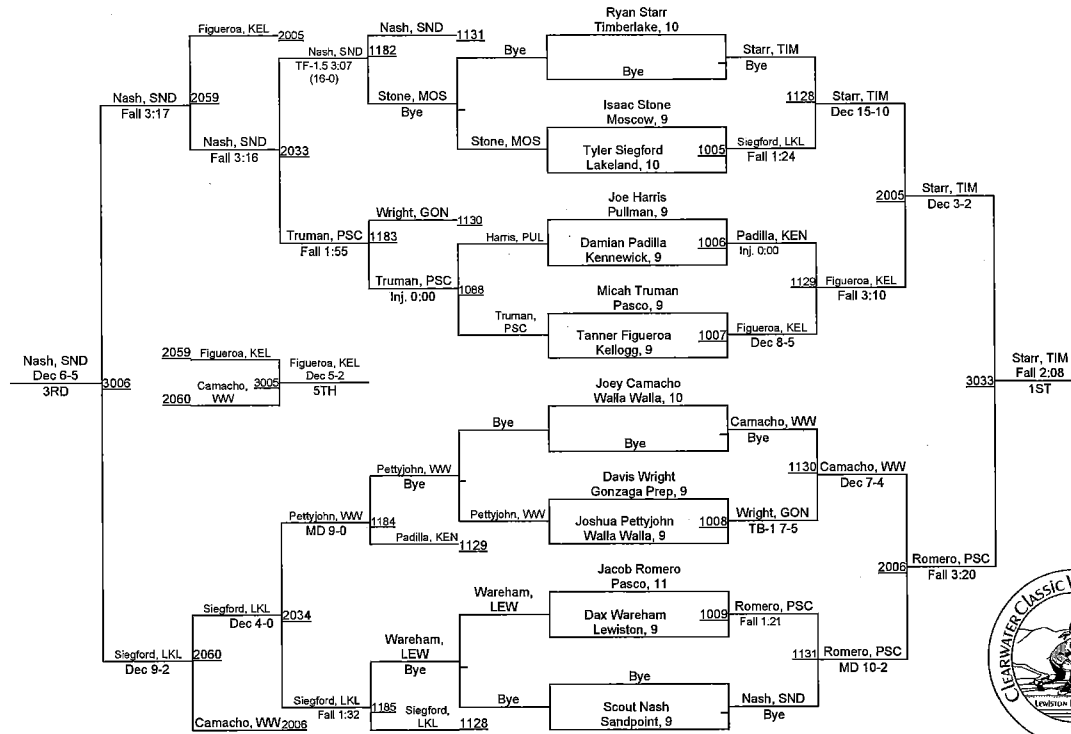

Tournament Teams

[Print Team Scores](#)

Team	Season Team	Abbr	Count	Points
1. Lewiston_ID	Lewiston, ID (GET)	LEW	24	254.5
2. Lakeland_ID	Lakeland, ID (GET)	LKL	14	224.0
3. Freeman_WA	Freeman, WA (GET)	FRE	22	183.5
4. Pasco_WA	Pasco, WA (GET)	PSC	17	168.0
5. Sandpoint_ID	Sandpoint, ID (GET)	SND	9	120.0
6. Timberlake_ID	Timberlake, ID (GET)	TIM	11	110.0
7. Kellogg_ID	Kellogg, ID (GET)	KEL	11	105.5
8. Moscow_ID	Moscow, ID (GET)	MOS	14	95.5
9. Kennewick_WA	Kennewick HS, WA (GET)	KEN	9	92.0
10. Highland_WA	Highland, WA (GET)	HIL	9	79.5
11. Walla Walla_WA	Walla Walla HS, WA (GET)	WW	12	61.0
12. St. Maries_ID	St. Maries, ID (GET)	STM	6	51.5
13. Potlatch_ID	Potlatch, ID (GET)	POT	5	44.0
14. Orofino_ID	Orofino, ID (GET)	ORO	4	40.0
15. Grangeville_ID	Grangeville, ID (GET)	GVL	5	31.0
16. Gonzaga Prep_WA	Gonzaga Preparatory, WA (GET)	GON	13	24.0
17. Pullman_WA	Pullman, WA (GET)	PUL	9	15.0
18. Clearwater Valley_ID	Clearwater Valley, ID (GET)	CV	5	5.0
19. Kamiah_ID	Kamiah, ID (GET)	KMH	2	3.0

Clearwater Classic

98

Clearwater Classic

106

Clearwater Classic

113

Clearwater Classic

120

Clearwater Classic

126

Clearwater Classic

138

Clearwater Classic

145

Clearwater Classic

152

182

Clearwater Classic

195