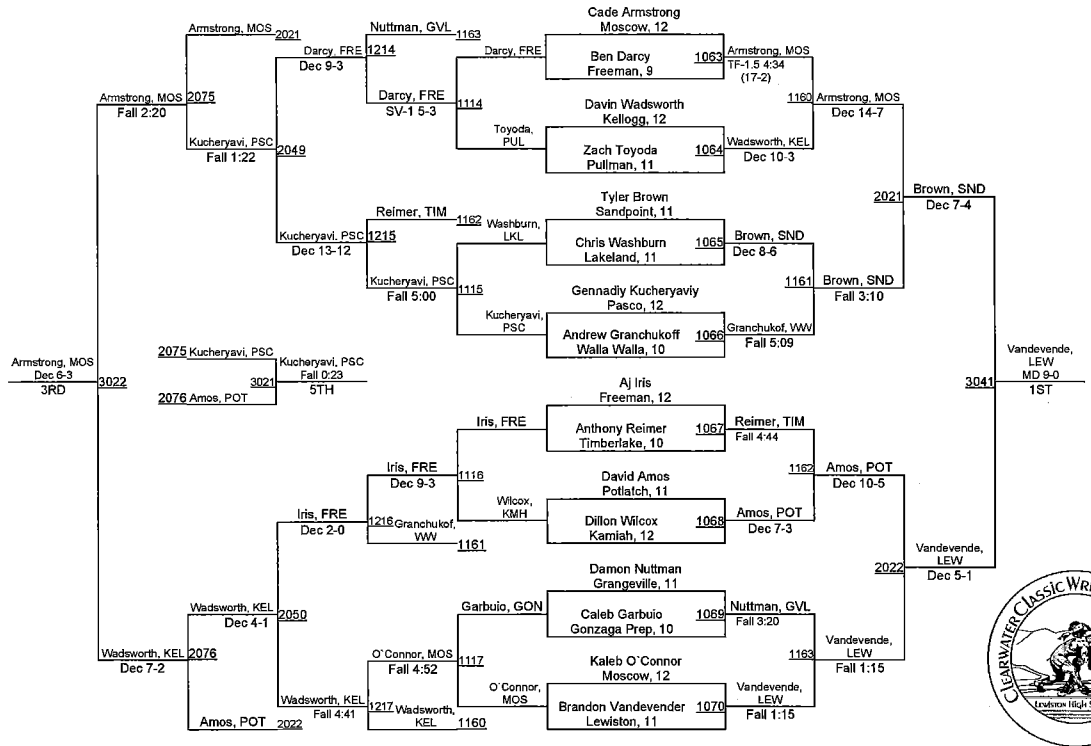

Clearwater Classic

98

Clearwater Classic

106

Clearwater Classic

113

Clearwater Classic

120

Clearwater Classic

126

Clearwater Classic

138

Clearwater Classic

145

Clearwater Classic

152

Gold Members can view multiple brackets at a time!

170
 Default Template

Clearwater Classic

170

Width: 900
 Height: 600
 Font: 8

Show Pages

-Entire Bracket

Clearwater Classic

182

Clearwater Classic

195