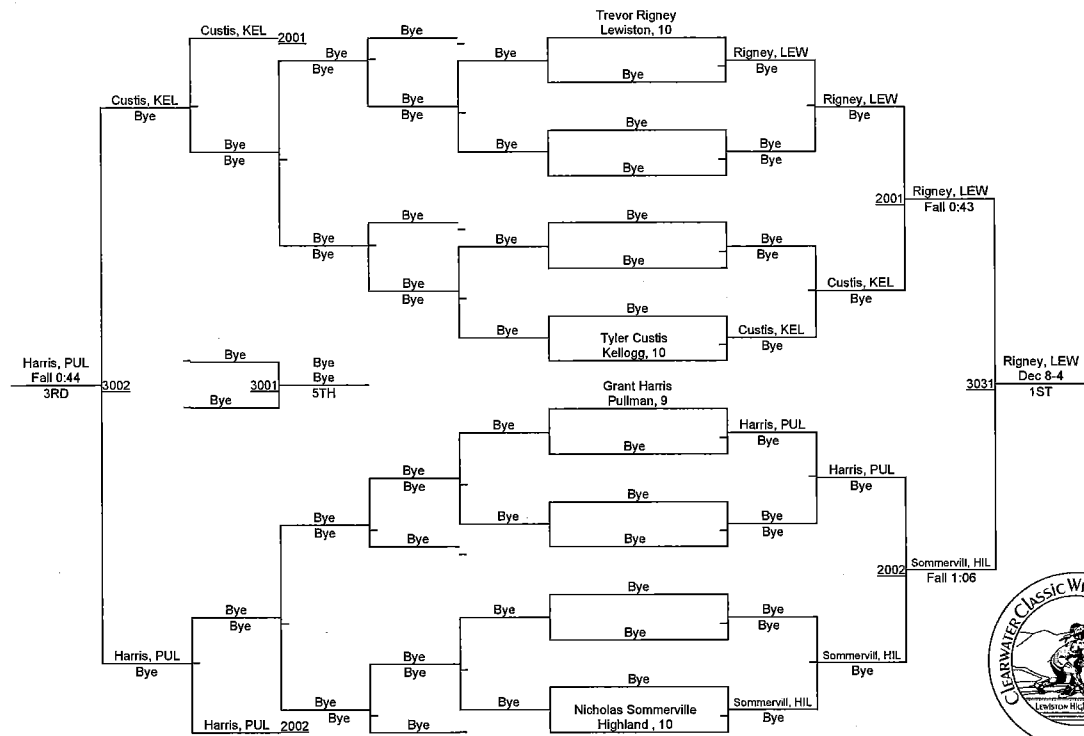

Tournament Teams

[Print Team Scores](#)

Team	Season Team	Abbr	Count	Points
1. Lewiston_ID	Lewiston, ID (GET)	LEW	24	254.5
2. Lakeland_ID	Lakeland, ID (GET)	LKL	14	224.0
3. Freeman_WA	Freeman, WA (GET)	FRE	22	183.5
4. Pasco_WA	Pasco, WA (GET)	PSC	17	168.0
5. Sandpoint_ID	Sandpoint, ID (GET)	SND	9	120.0
6. Timberlake_ID	Timberlake, ID (GET)	TIM	11	110.0
7. Kellogg_ID	Kellogg, ID (GET)	KEL	11	105.5
8. Moscow_ID	Moscow, ID (GET)	MOS	14	95.5
9. Kennewick_WA	Kennewick HS, WA (GET)	KEN	9	92.0
10. Highland_WA	Highland, WA (GET)	HIL	9	79.5
11. Walla Walla_WA	Walla Walla HS, WA (GET)	WW	12	61.0
12. St. Maries_ID	St. Maries, ID (GET)	STM	6	51.5
13. Potlatch_ID	Potlatch, ID (GET)	POT	5	44.0
14. Orofino_ID	Orofino, ID (GET)	ORO	4	40.0
15. Grangeville_ID	Grangeville, ID (GET)	GVL	5	31.0
16. Gonzaga Prep_WA	Gonzaga Preparatory, WA (GET)	GON	13	24.0
17. Pullman_WA	Pullman, WA (GET)	PUL	9	15.0
18. Clearwater Valley_ID	Clearwater Valley, ID (GET)	CV	5	5.0
19. Kamiah_ID	Kamiah, ID (GET)	KMH	2	3.0

Clearwater Classic

98

Clearwater Classic

106

Clearwater Classic

113

Clearwater Classic

120

Clearwater Classic

126

Clearwater Classic

138

Clearwater Classic

145

Clearwater Classic

152

182

Clearwater Classic

195