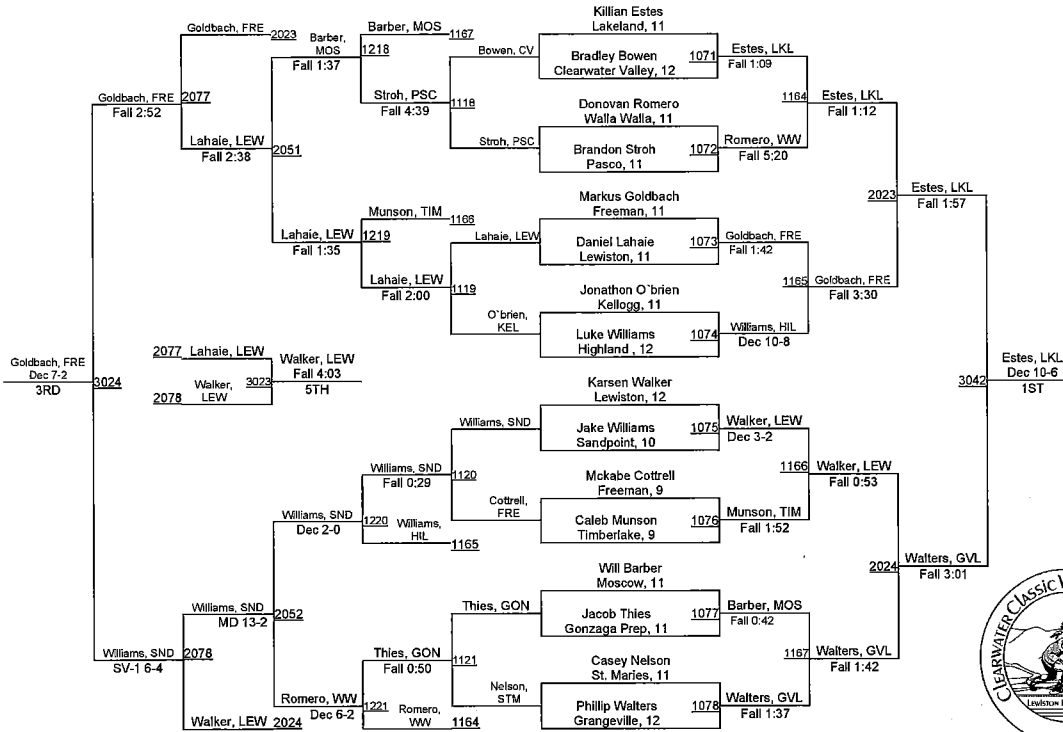

Tournament Teams

[Print Team Scores](#)

Team	Season Team	Abbr	Count	Points
1. Lewiston_ID	Lewiston, ID (GET)	LEW	24	254.5
2. Lakeland_ID	Lakeland, ID (GET)	LKL	14	224.0
3. Freeman_WA	Freeman, WA (GET)	FRE	22	183.5
4. Pasco_WA	Pasco, WA (GET)	PSC	17	168.0
5. Sandpoint_ID	Sandpoint, ID (GET)	SND	9	120.0
6. Timberlake_ID	Timberlake, ID (GET)	TIM	11	110.0
7. Kellogg_ID	Kellogg, ID (GET)	KEL	11	105.5
8. Moscow_ID	Moscow, ID (GET)	MOS	14	95.5
9. Kennewick_WA	Kennewick HS, WA (GET)	KEN	9	92.0
10. Highland_WA	Highland, WA (GET)	HIL	9	79.5
11. Walla Walla_WA	Walla Walla HS, WA (GET)	WW	12	61.0
12. St. Maries_ID	St. Maries, ID (GET)	STM	6	51.5
13. Potlatch_ID	Potlatch, ID (GET)	POT	5	44.0
14. Orofino_ID	Orofino, ID (GET)	ORO	4	40.0
15. Grangeville_ID	Grangeville, ID (GET)	GVL	5	31.0
16. Gonzaga Prep_WA	Gonzaga Preparatory, WA (GET)	GON	13	24.0
17. Pullman_WA	Pullman, WA (GET)	PUL	9	15.0
18. Clearwater Valley_ID	Clearwater Valley, ID (GET)	CV	5	5.0
19. Kamiah_ID	Kamiah, ID (GET)	KMH	2	3.0

Clearwater Classic

126

Clearwater Classic

138

Clearwater Classic

145

Clearwater Classic

152

Gold Members can view multiple brackets at a time!

170
 Default Template

Clearwater Classic

170

Width: 900
 Height: 600
 Font: 8

Show Pages

-Entire Bracket

Clearwater Classic

182

Clearwater Classic

195