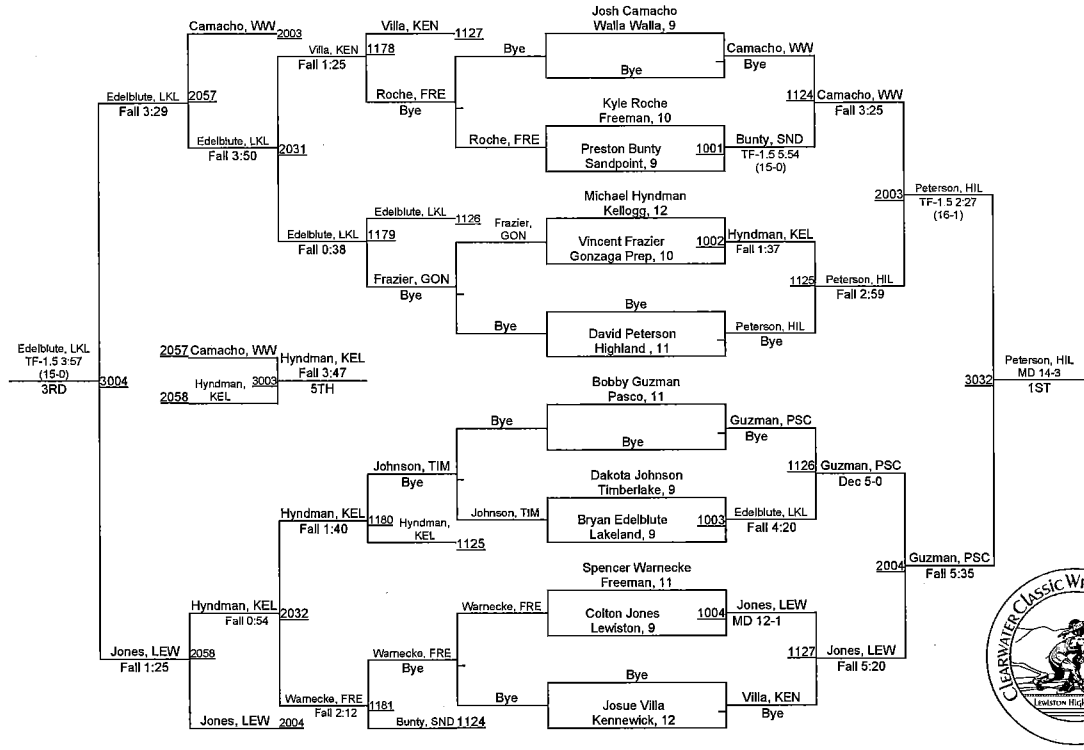

Tournament Teams

[Print Team Scores](#)

Team	Season Team	Abbr	Count	Points
1. Lewiston_ID	Lewiston, ID (GET)	LEW	24	254.5
2. Lakeland_ID	Lakeland, ID (GET)	LKL	14	224.0
3. Freeman_WA	Freeman, WA (GET)	FRE	22	183.5
4. Pasco_WA	Pasco, WA (GET)	PSC	17	168.0
5. Sandpoint_ID	Sandpoint, ID (GET)	SND	9	120.0
6. Timberlake_ID	Timberlake, ID (GET)	TIM	11	110.0
7. Kellogg_ID	Kellogg, ID (GET)	KEL	11	105.5
8. Moscow_ID	Moscow, ID (GET)	MOS	14	95.5
9. Kennewick_WA	Kennewick HS, WA (GET)	KEN	9	92.0
10. Highland_WA	Highland, WA (GET)	HIL	9	79.5
11. Walla Walla_WA	Walla Walla HS, WA (GET)	WW	12	61.0
12. St. Maries_ID	St. Maries, ID (GET)	STM	6	51.5
13. Potlatch_ID	Potlatch, ID (GET)	POT	5	44.0
14. Orofino_ID	Orofino, ID (GET)	ORO	4	40.0
15. Grangeville_ID	Grangeville, ID (GET)	GVL	5	31.0
16. Gonzaga Prep_WA	Gonzaga Preparatory, WA (GET)	GON	13	24.0
17. Pullman_WA	Pullman, WA (GET)	PUL	9	15.0
18. Clearwater Valley_ID	Clearwater Valley, ID (GET)	CV	5	5.0
19. Kamiah_ID	Kamiah, ID (GET)	KMH	2	3.0

Clearwater Classic

98

Clearwater Classic

106

Clearwater Classic

113

Clearwater Classic

120

Clearwater Classic

126

Clearwater Classic

138

Clearwater Classic

145

Clearwater Classic

152

182

Clearwater Classic

195