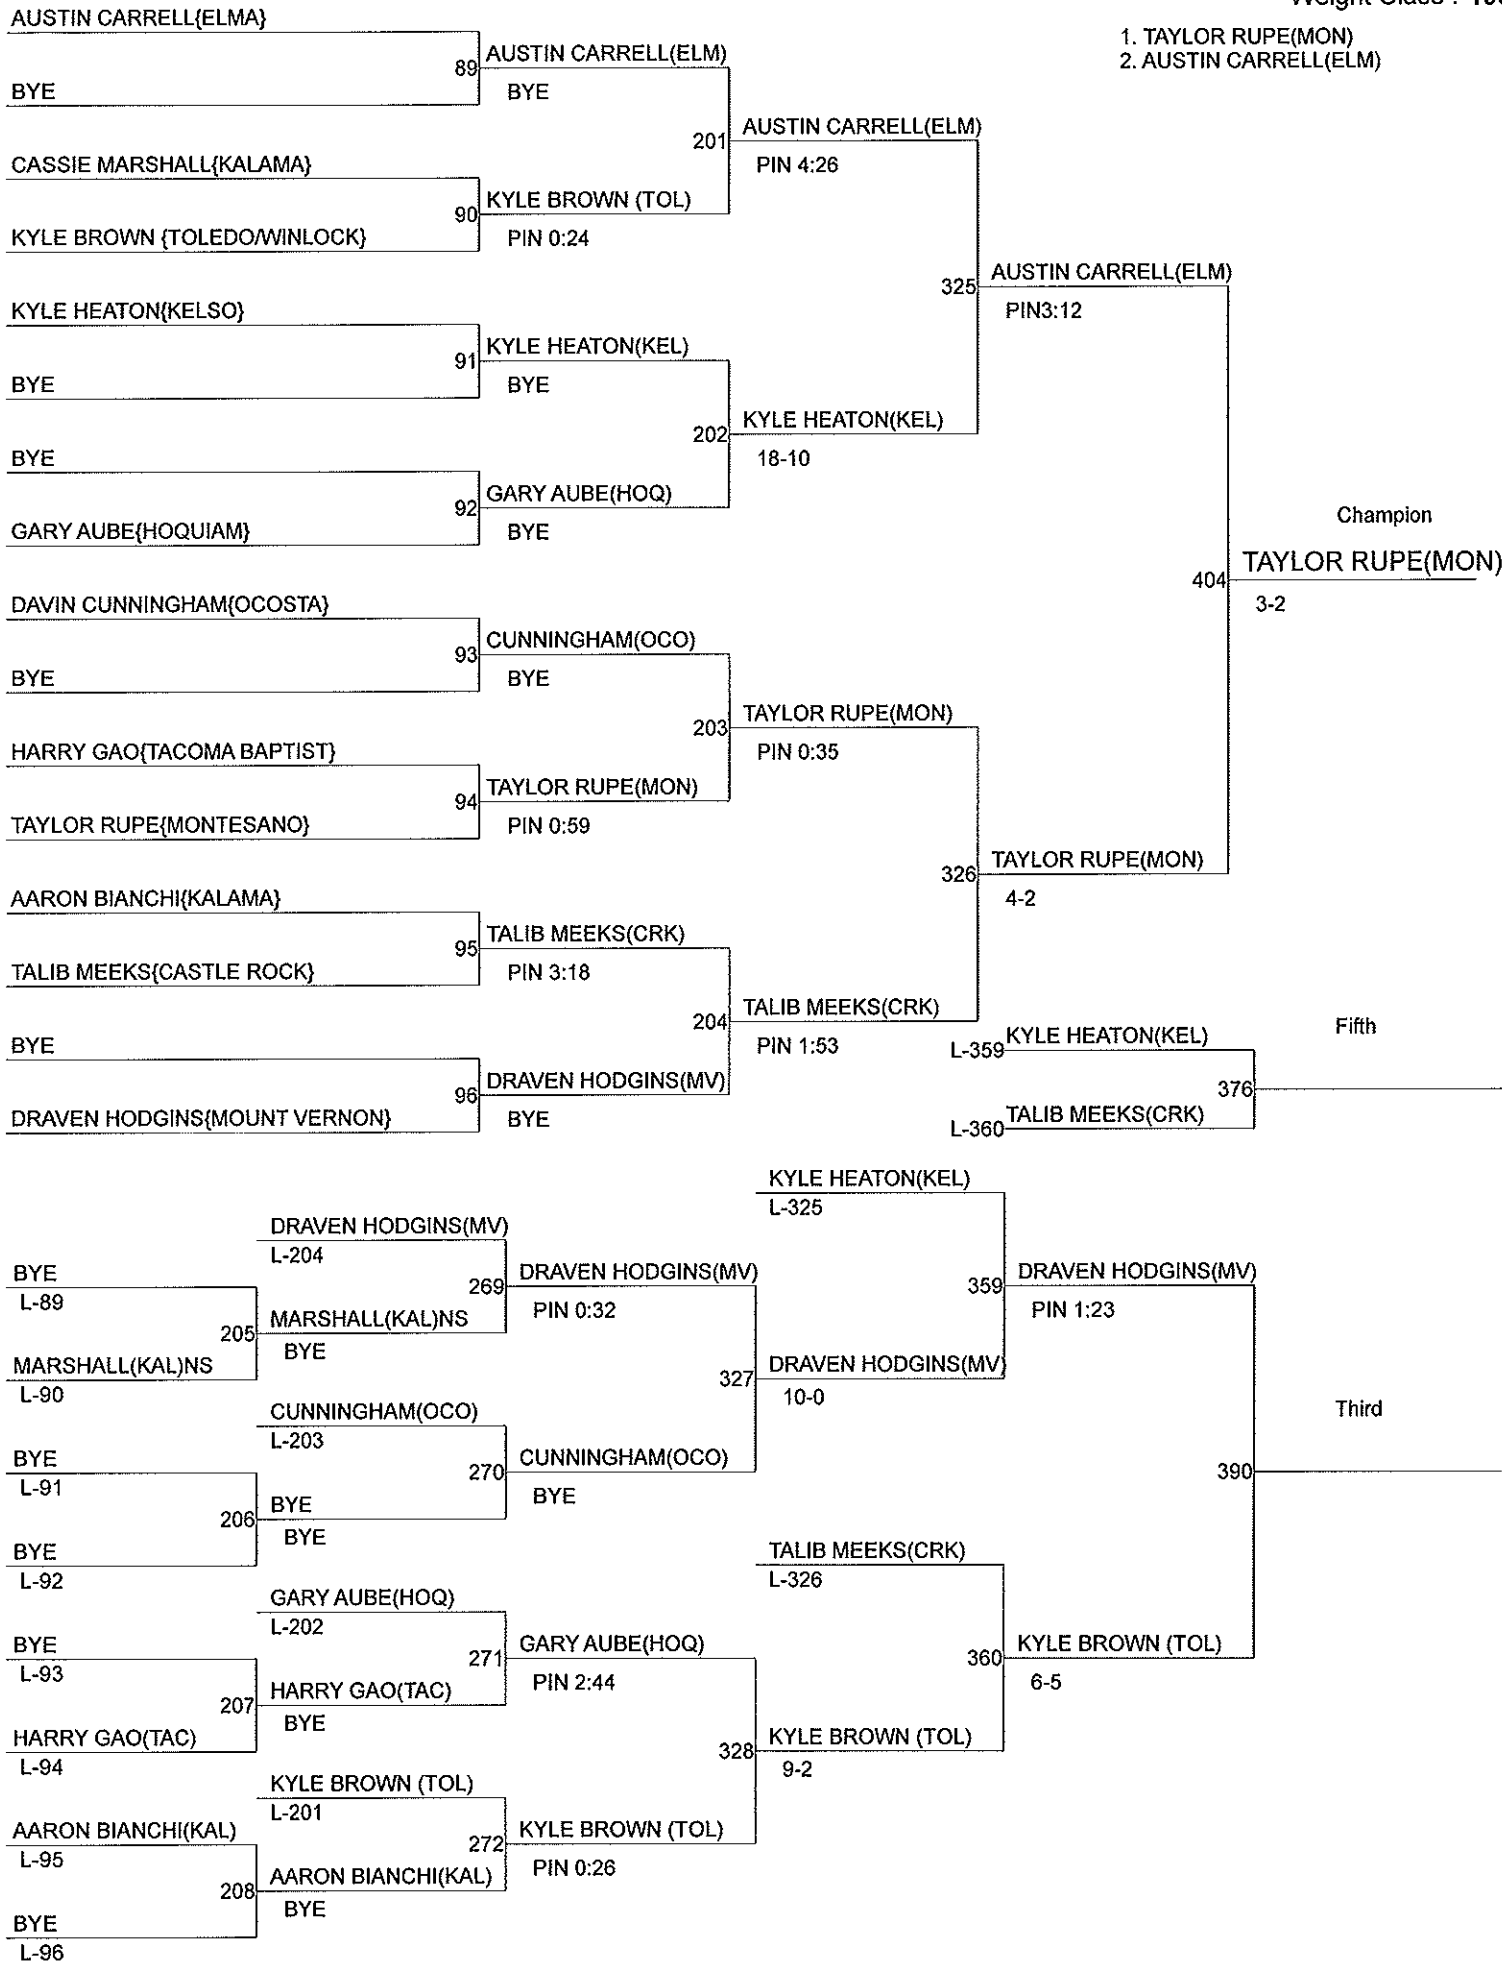

RUBBER CHICKEN 2014

Weight Class : 182

- 1. CHASE LAM (CRK)
- 2. TRYSTAN MENDEZ(WAH)

RUBBER CHICKEN 2014

Weight Class : 195

- 1. TAYLOR RUPE(MON)
- 2. AUSTIN CARRELL(ELM)

RUBBER CHICKEN 2014

Weight Class : 220