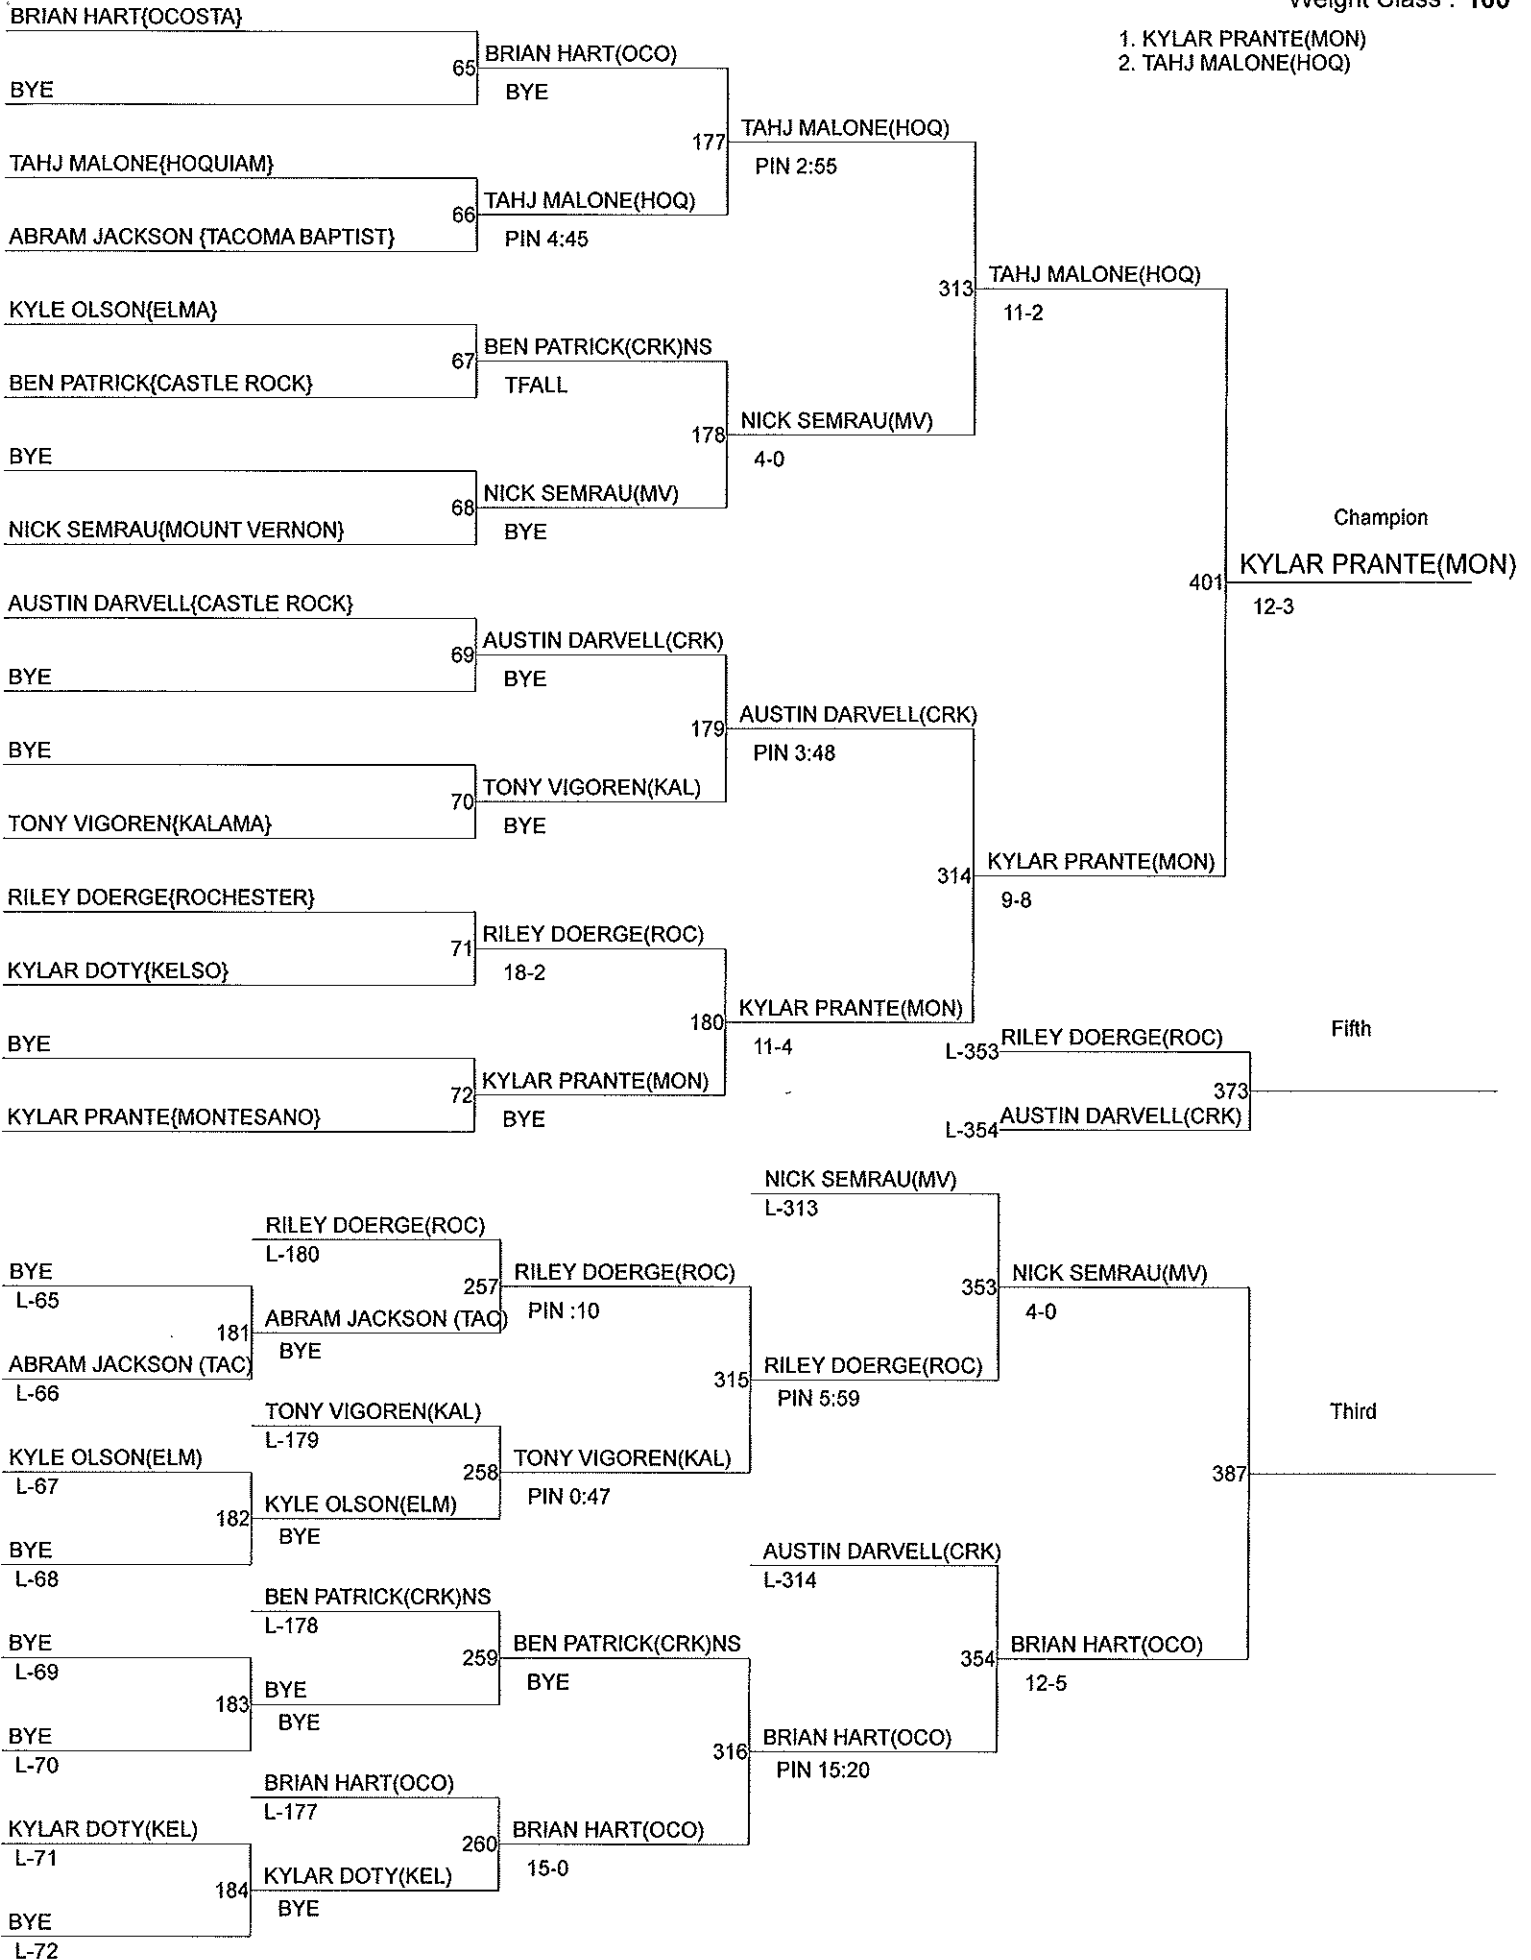

RUBBER CHICKEN 2014

Weight Class : 160

1. KYLAR PRANTE(MON)
2. TAHJ MALONE(HOQ)