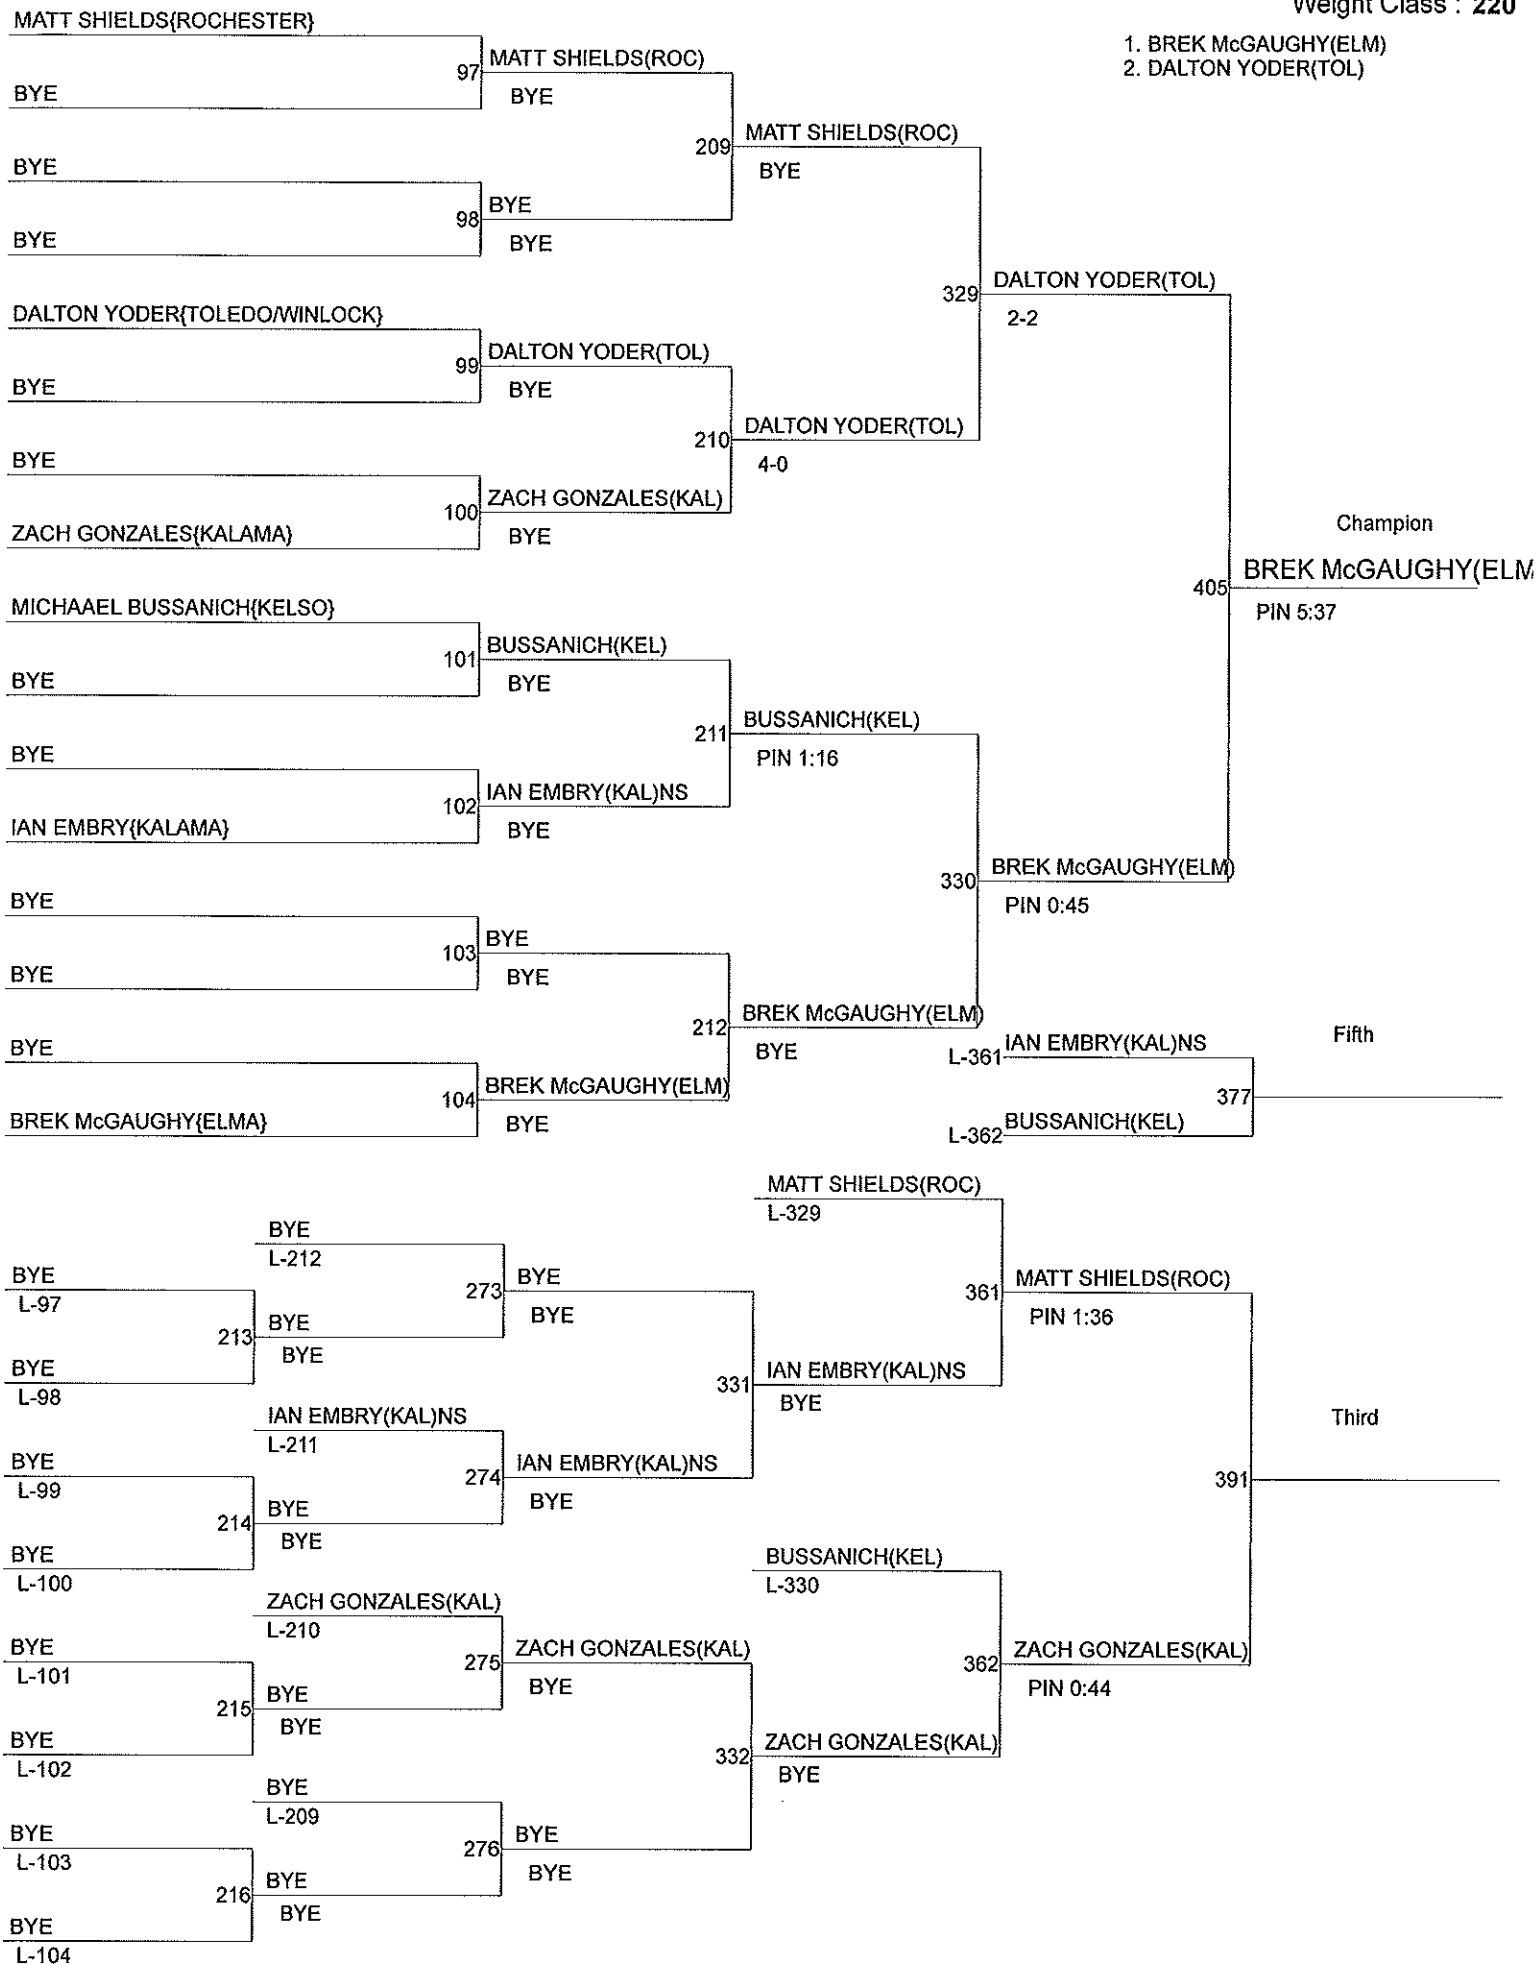

RUBBER CHICKEN 2014

Weight Class : 182

- 1. CHASE LAM (CRK)
- 2. TRYSTAN MENDEZ(WAH)

RUBBER CHICKEN 2014

Weight Class : 195

- 1. TAYLOR RUPE(MON)
- 2. AUSTIN CARRELL(ELM)

RUBBER CHICKEN 2014

Weight Class : 220

- 1. BREK McGAUGHY(ELM)
- 2. DALTON YODER(TOL)

RUBBER CHICKEN 2014

Weight Class : 285

- 1. AJ LEIN(CRK)
- 2. LEVI CAULFIELD(KAL)