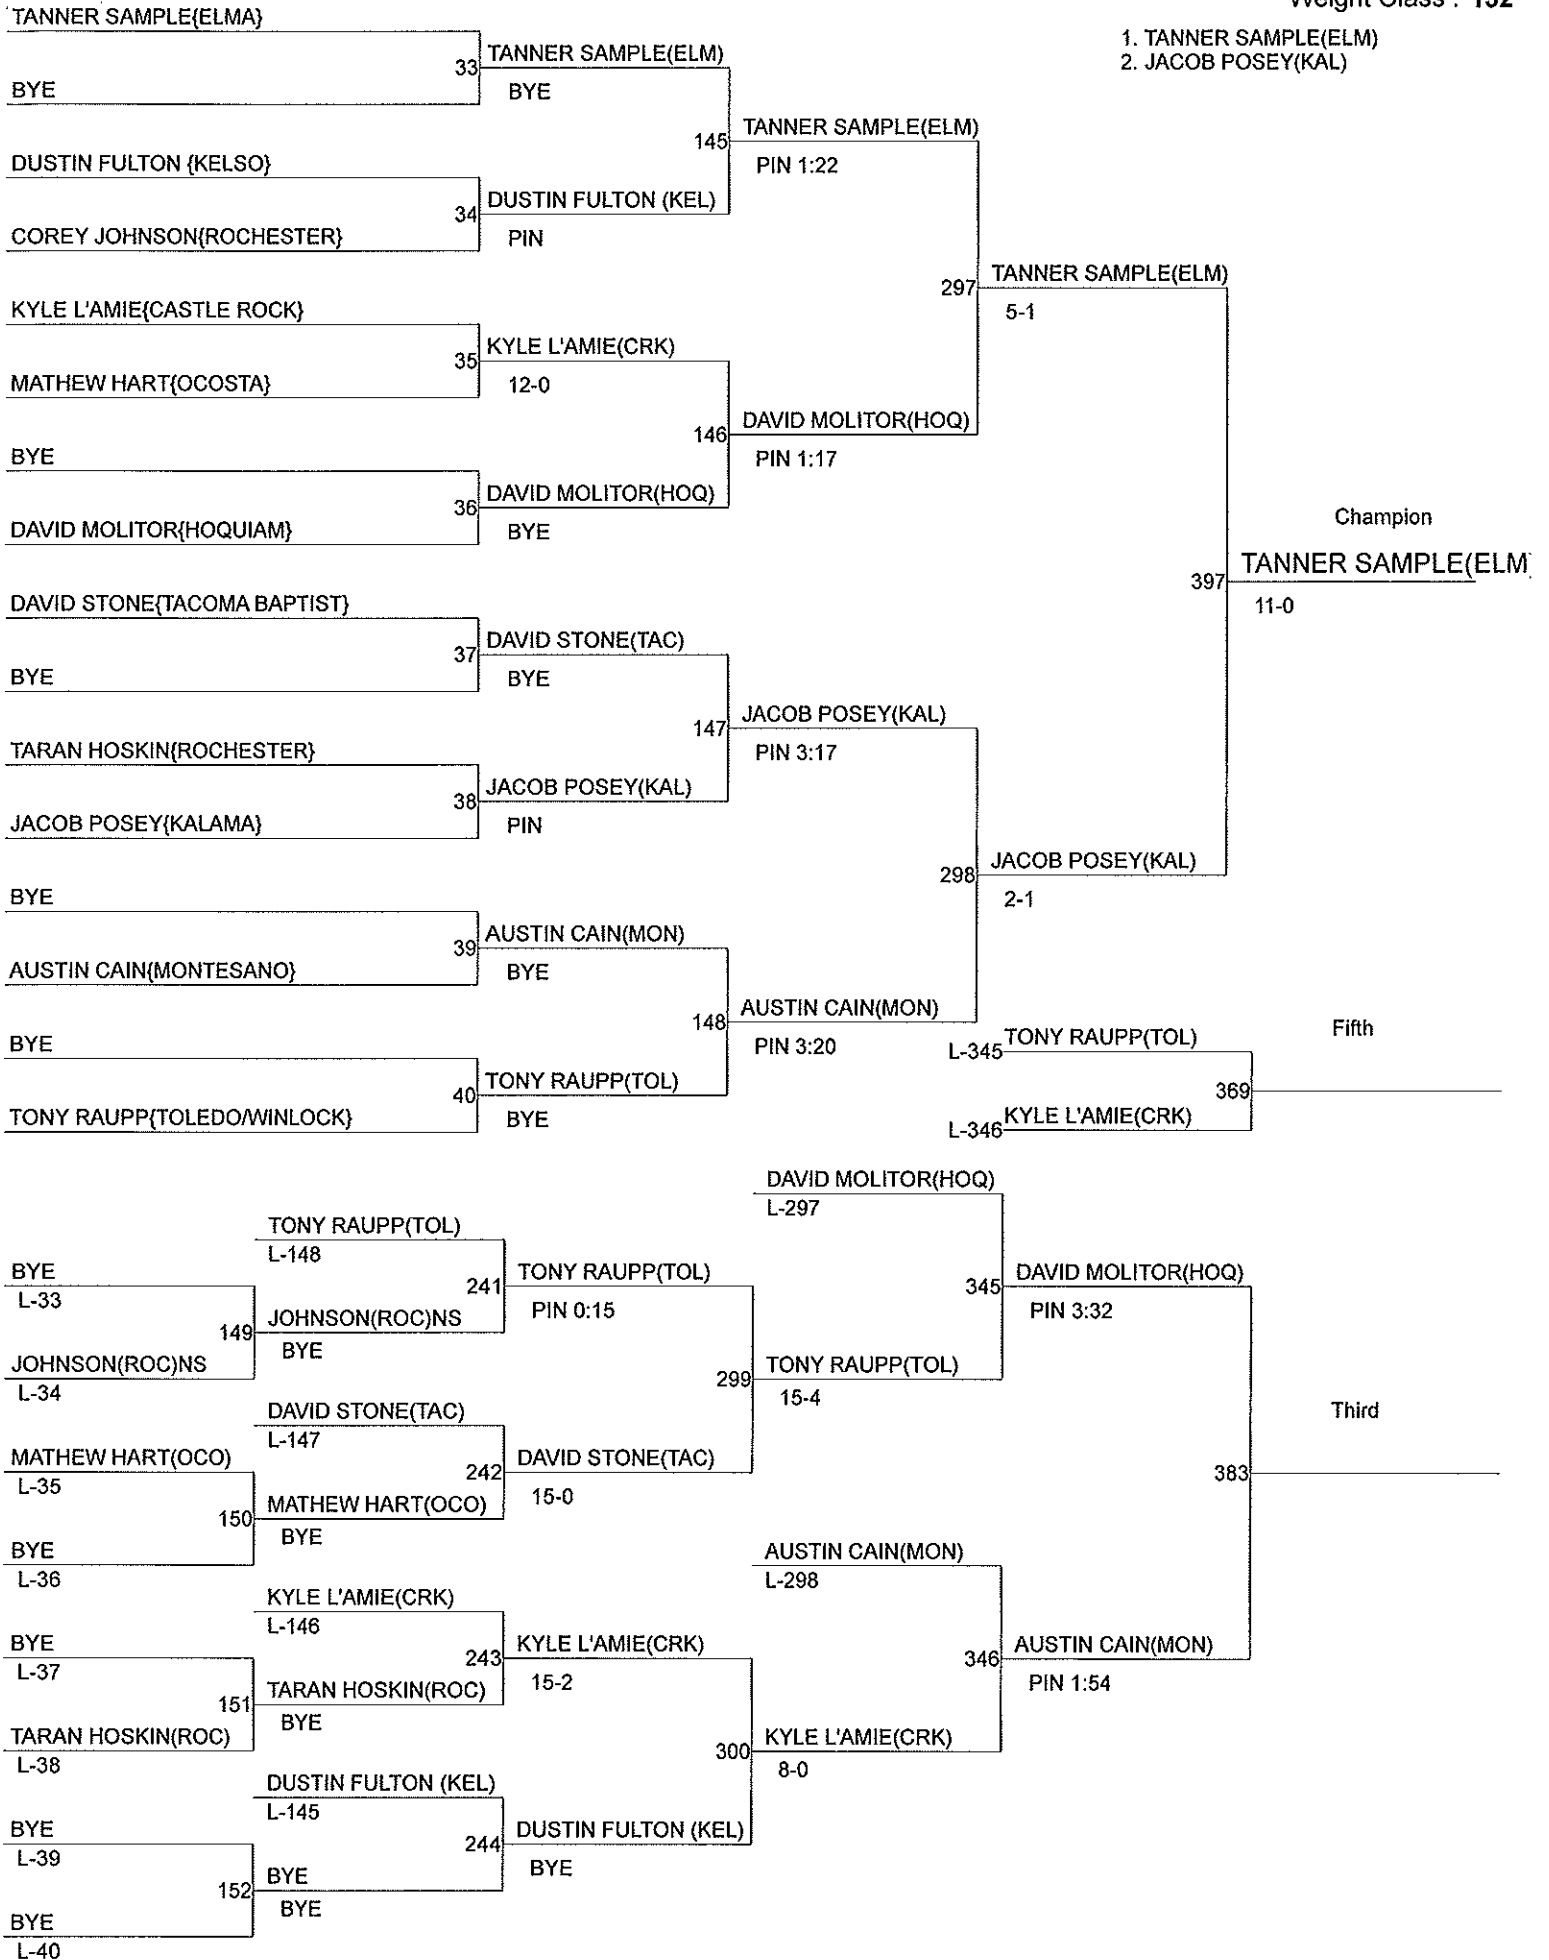

- 1. CONNOR MABEN(OCO)
- 2. ALEX LANGDON(CRK)NS

RUBBER CHICKEN 2014

Weight Class : 126

- 1. MICHAEL LEGER(MV)
- 2. CARSON HORTON(CRK)

RUBBER CHICKEN 2014

Weight Class : 132

- 1. TANNER SAMPLE(ELM)
- 2. JACOB POSEY(KAL)