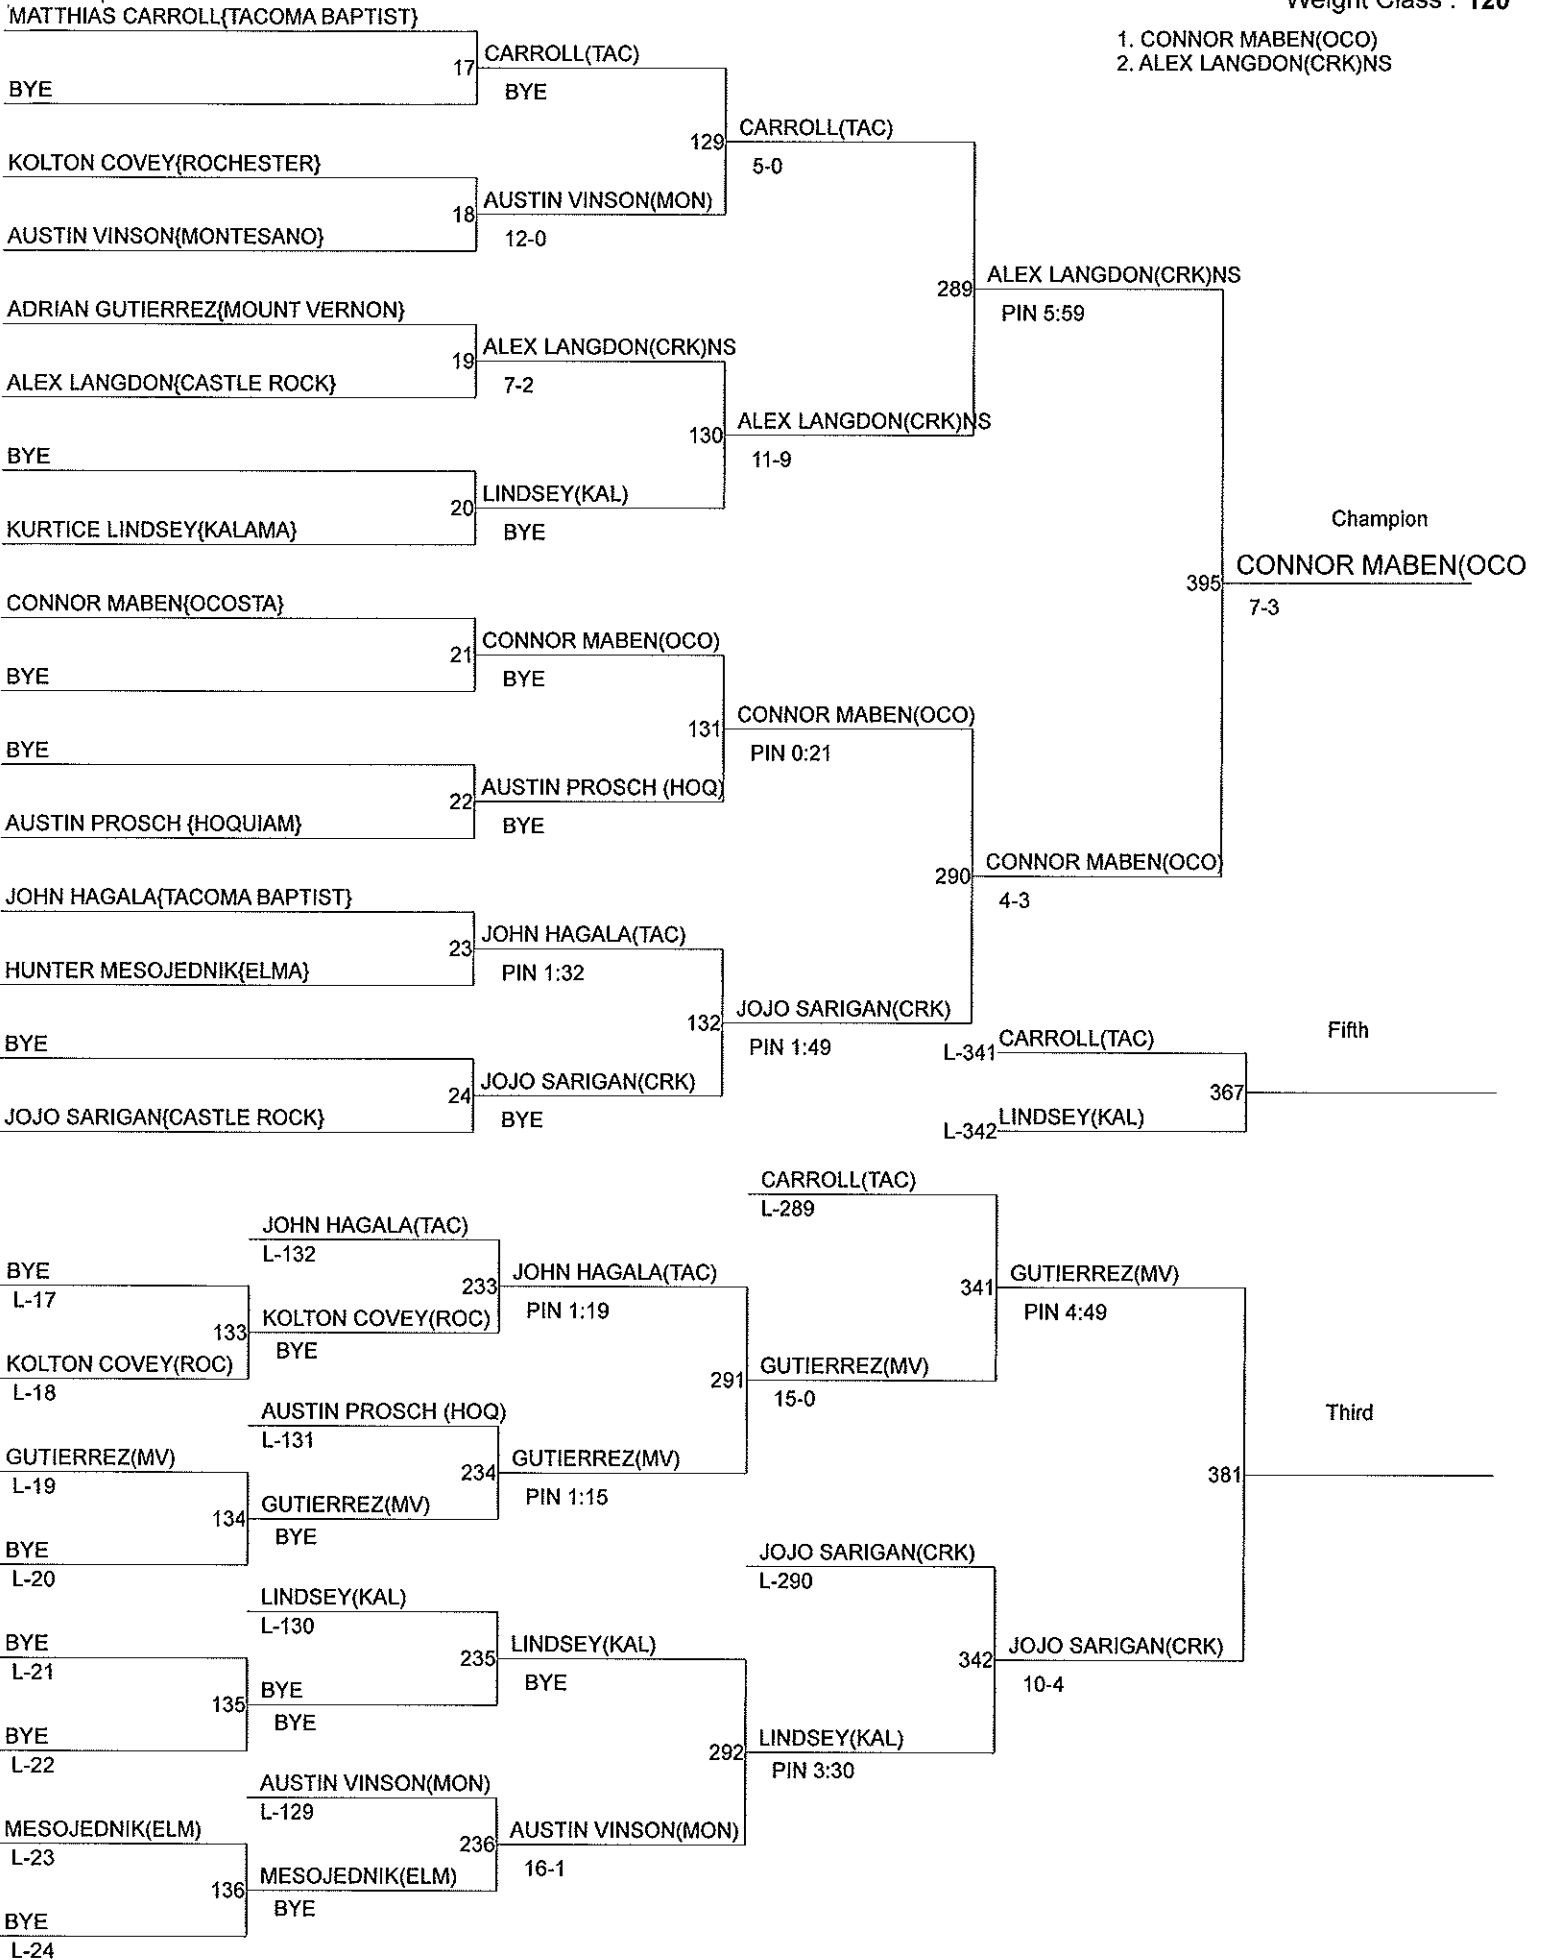

RUBBER CHICKEN 2014

Weight Class : 120

1. CONNOR MABEN(OCO)
2. ALEX LANGDON(CRK)NS