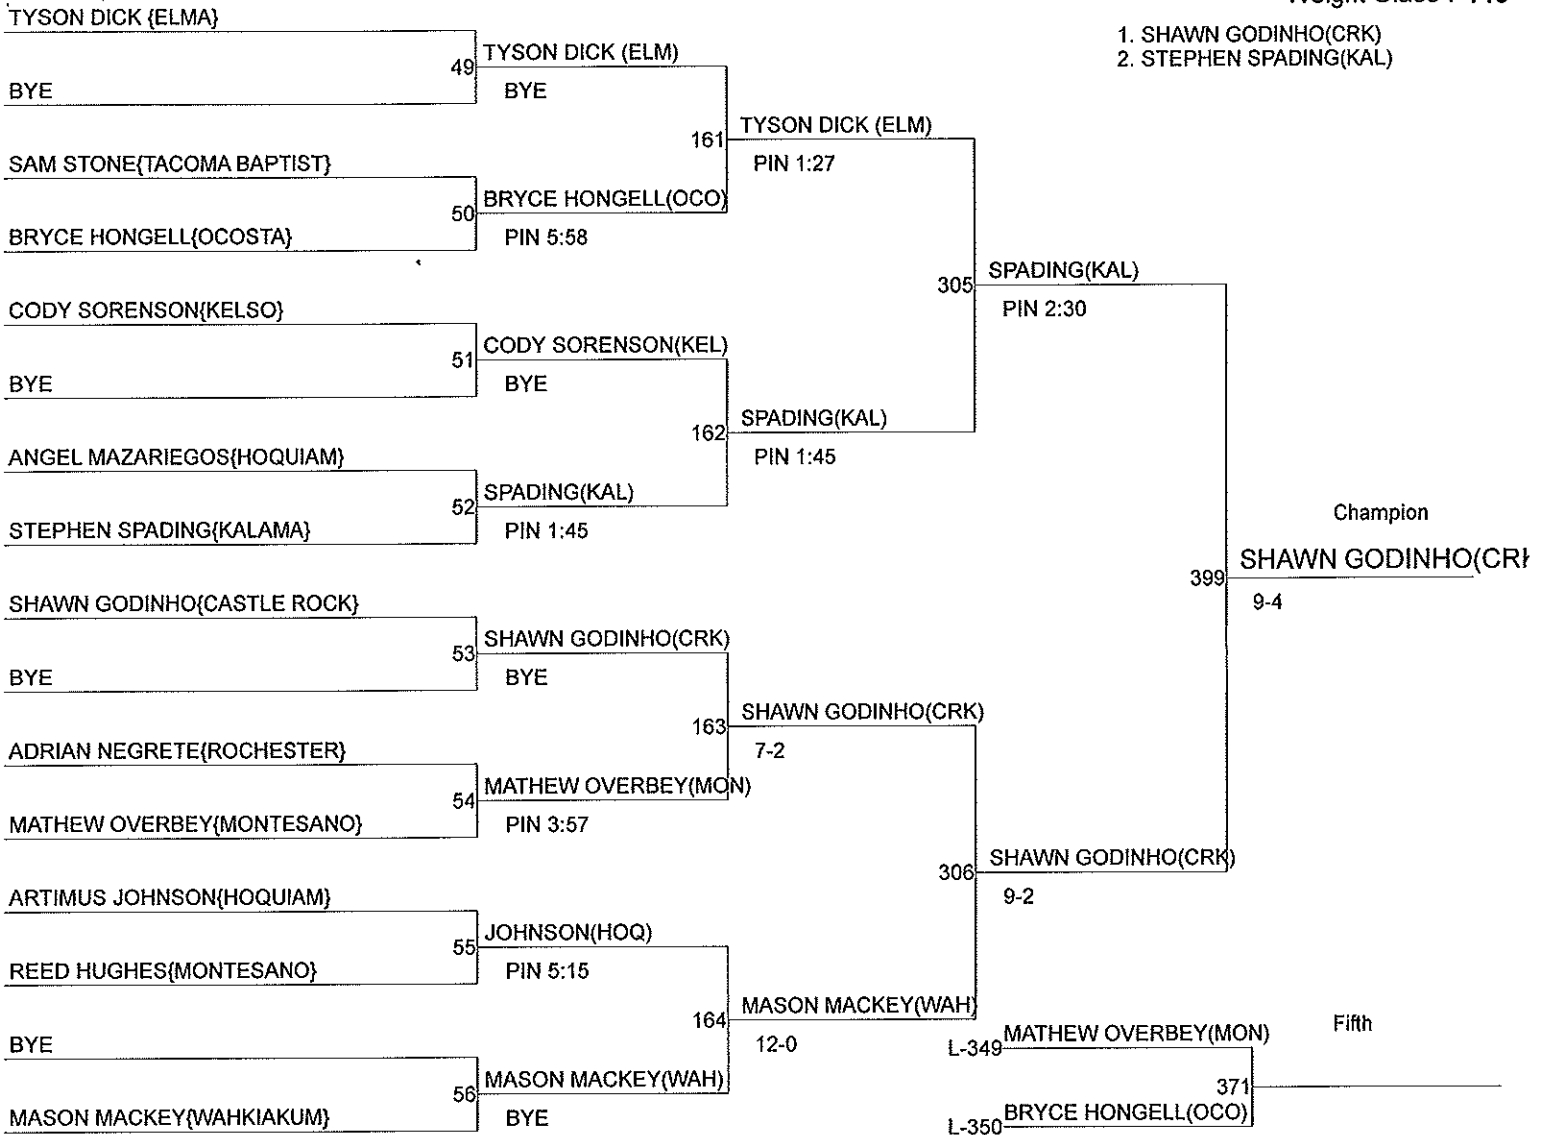

RUBBER CHICKEN 2014

Weight Class : 138

- 1. ALEX JOHNSON(WAH)
- 2. TRISTAN STUTESMAN (HOQ)

RUBBER CHICKEN 2014

Weight Class : 145

- 1. SHAWN GODINHO(CRK)
- 2. STEPHEN SPADING(KAL)

RUBBER CHICKEN 2014

Weight Class : 152

- 1. LUCAS EASTMAN (ROC)
- 2. RAFAEL IBARRA(MV)

RUBBER CHICKEN 2014

Weight Class : 160

- 1. KYLAR PRANTE(MON)
- 2. TAHJ MALONE(HOQ)

RUBBER CHICKEN 2014

Weight Class : 170

- 1. BEN O'BRIEN(MON)NS
- 2. ANTHONY LOUTHAN (MON)