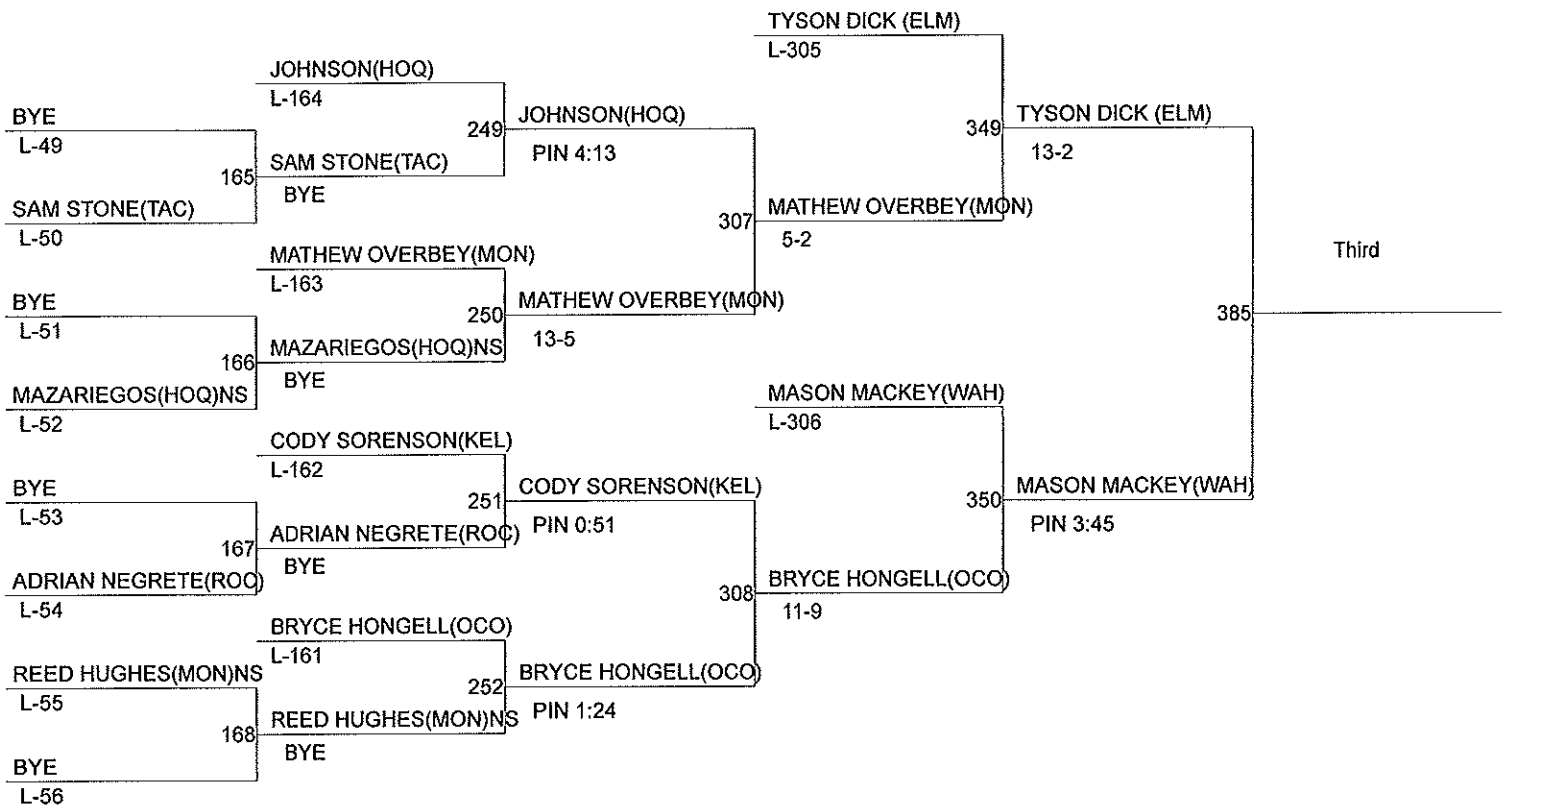

RUBBER CHICKEN 2014

Weight Class : 138

- 1. ALEX JOHNSON(WAH)
- 2. TRISTAN STUTESMAN (HOQ)

RUBBER CHICKEN 2014

Weight Class : 145

- 1. SHAWN GODINHO(CRK)
- 2. STEPHEN SPADING(KAL)

RUBBER CHICKEN 2014

Weight Class : 152

- 1. LUCAS EASTMAN (ROC)
- 2. RAFAEL IBARRA(MV)

RUBBER CHICKEN 2014

Weight Class : 160

- 1. KYLAR PRANTE(MON)
- 2. TAHJ MALONE(HOQ)

RUBBER CHICKEN 2014

Weight Class : 170

- 1. BEN O'BRIEN(MON)NS
- 2. ANTHONY LOUTHAN (MON)