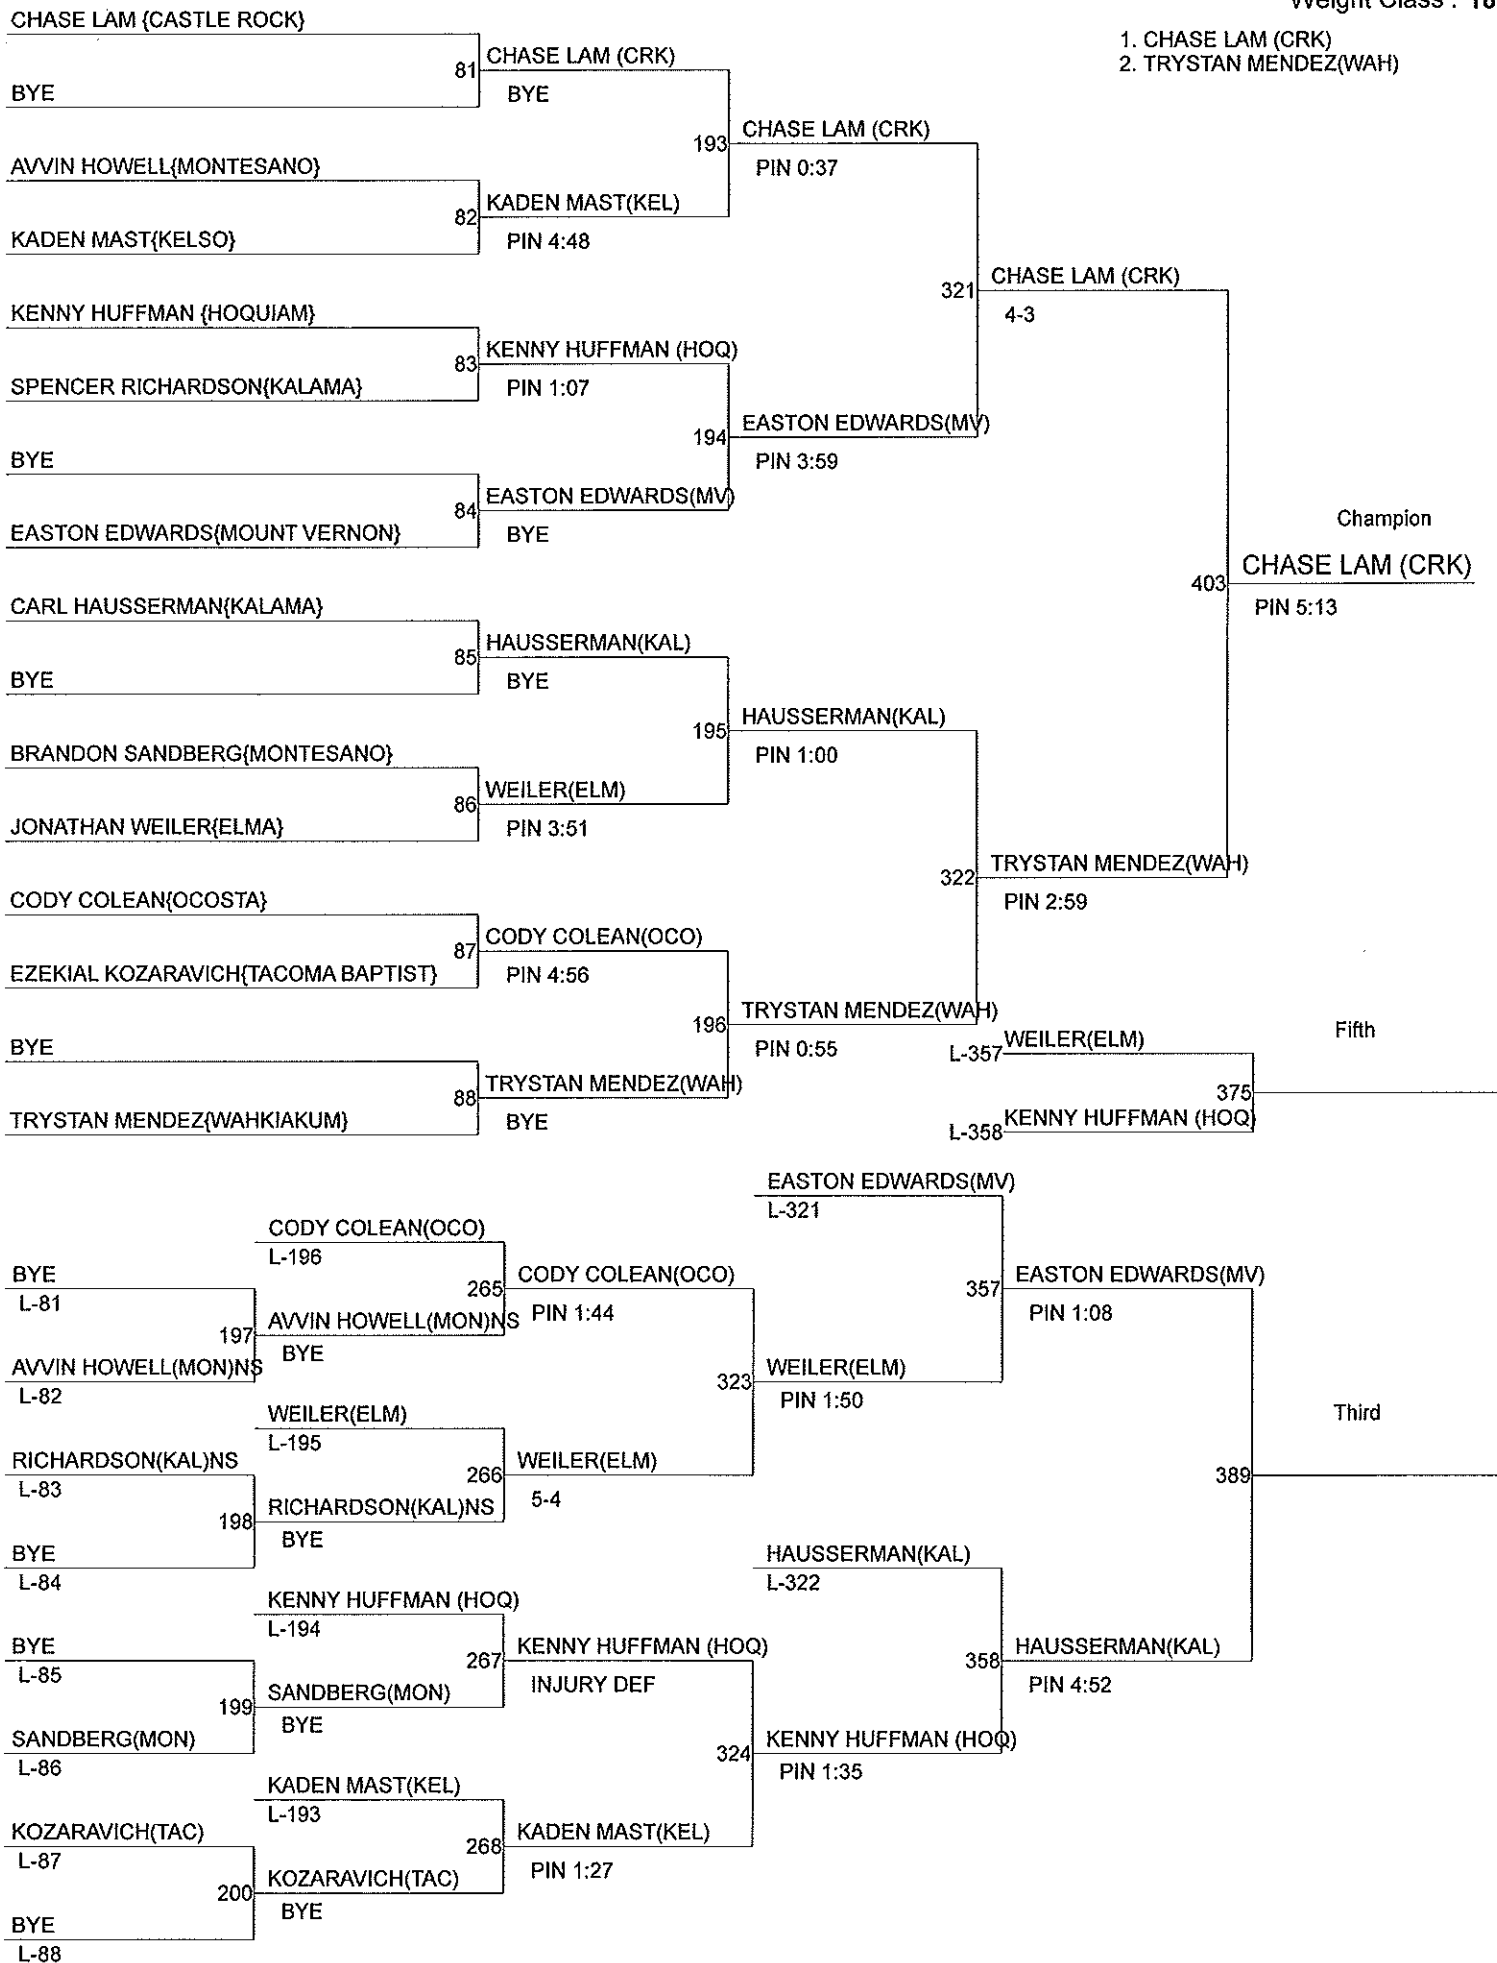

RUBBER CHICKEN 2014

Weight Class : 182

1. CHASE LAM (CRK)
2. TRYSTAN MENDEZ(WAH)