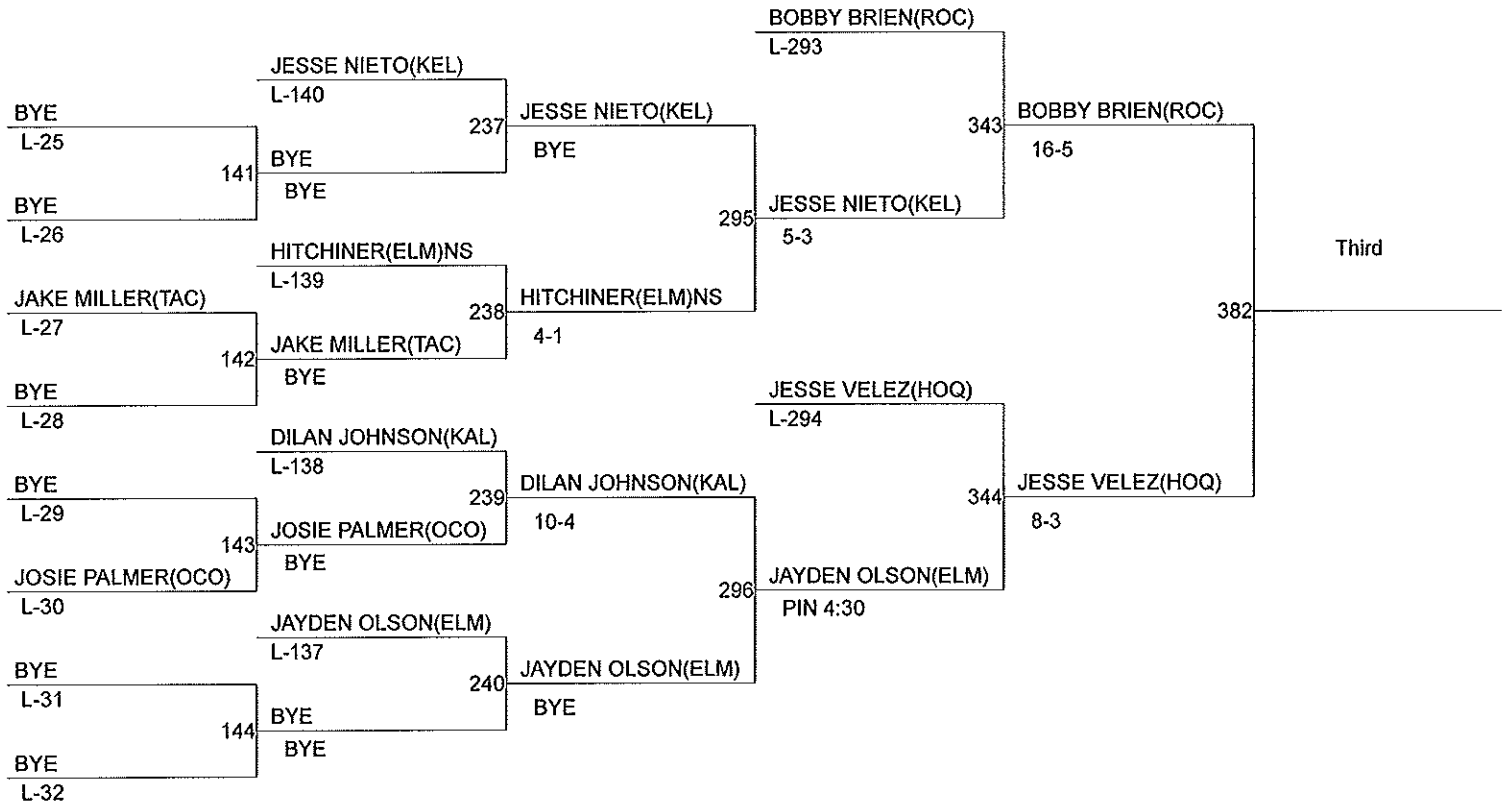

RUBBER CHICKEN 2014

Weight Class : 126

1. MICHAEL LEGER(MV)
2. CARSON HORTON(CRK)