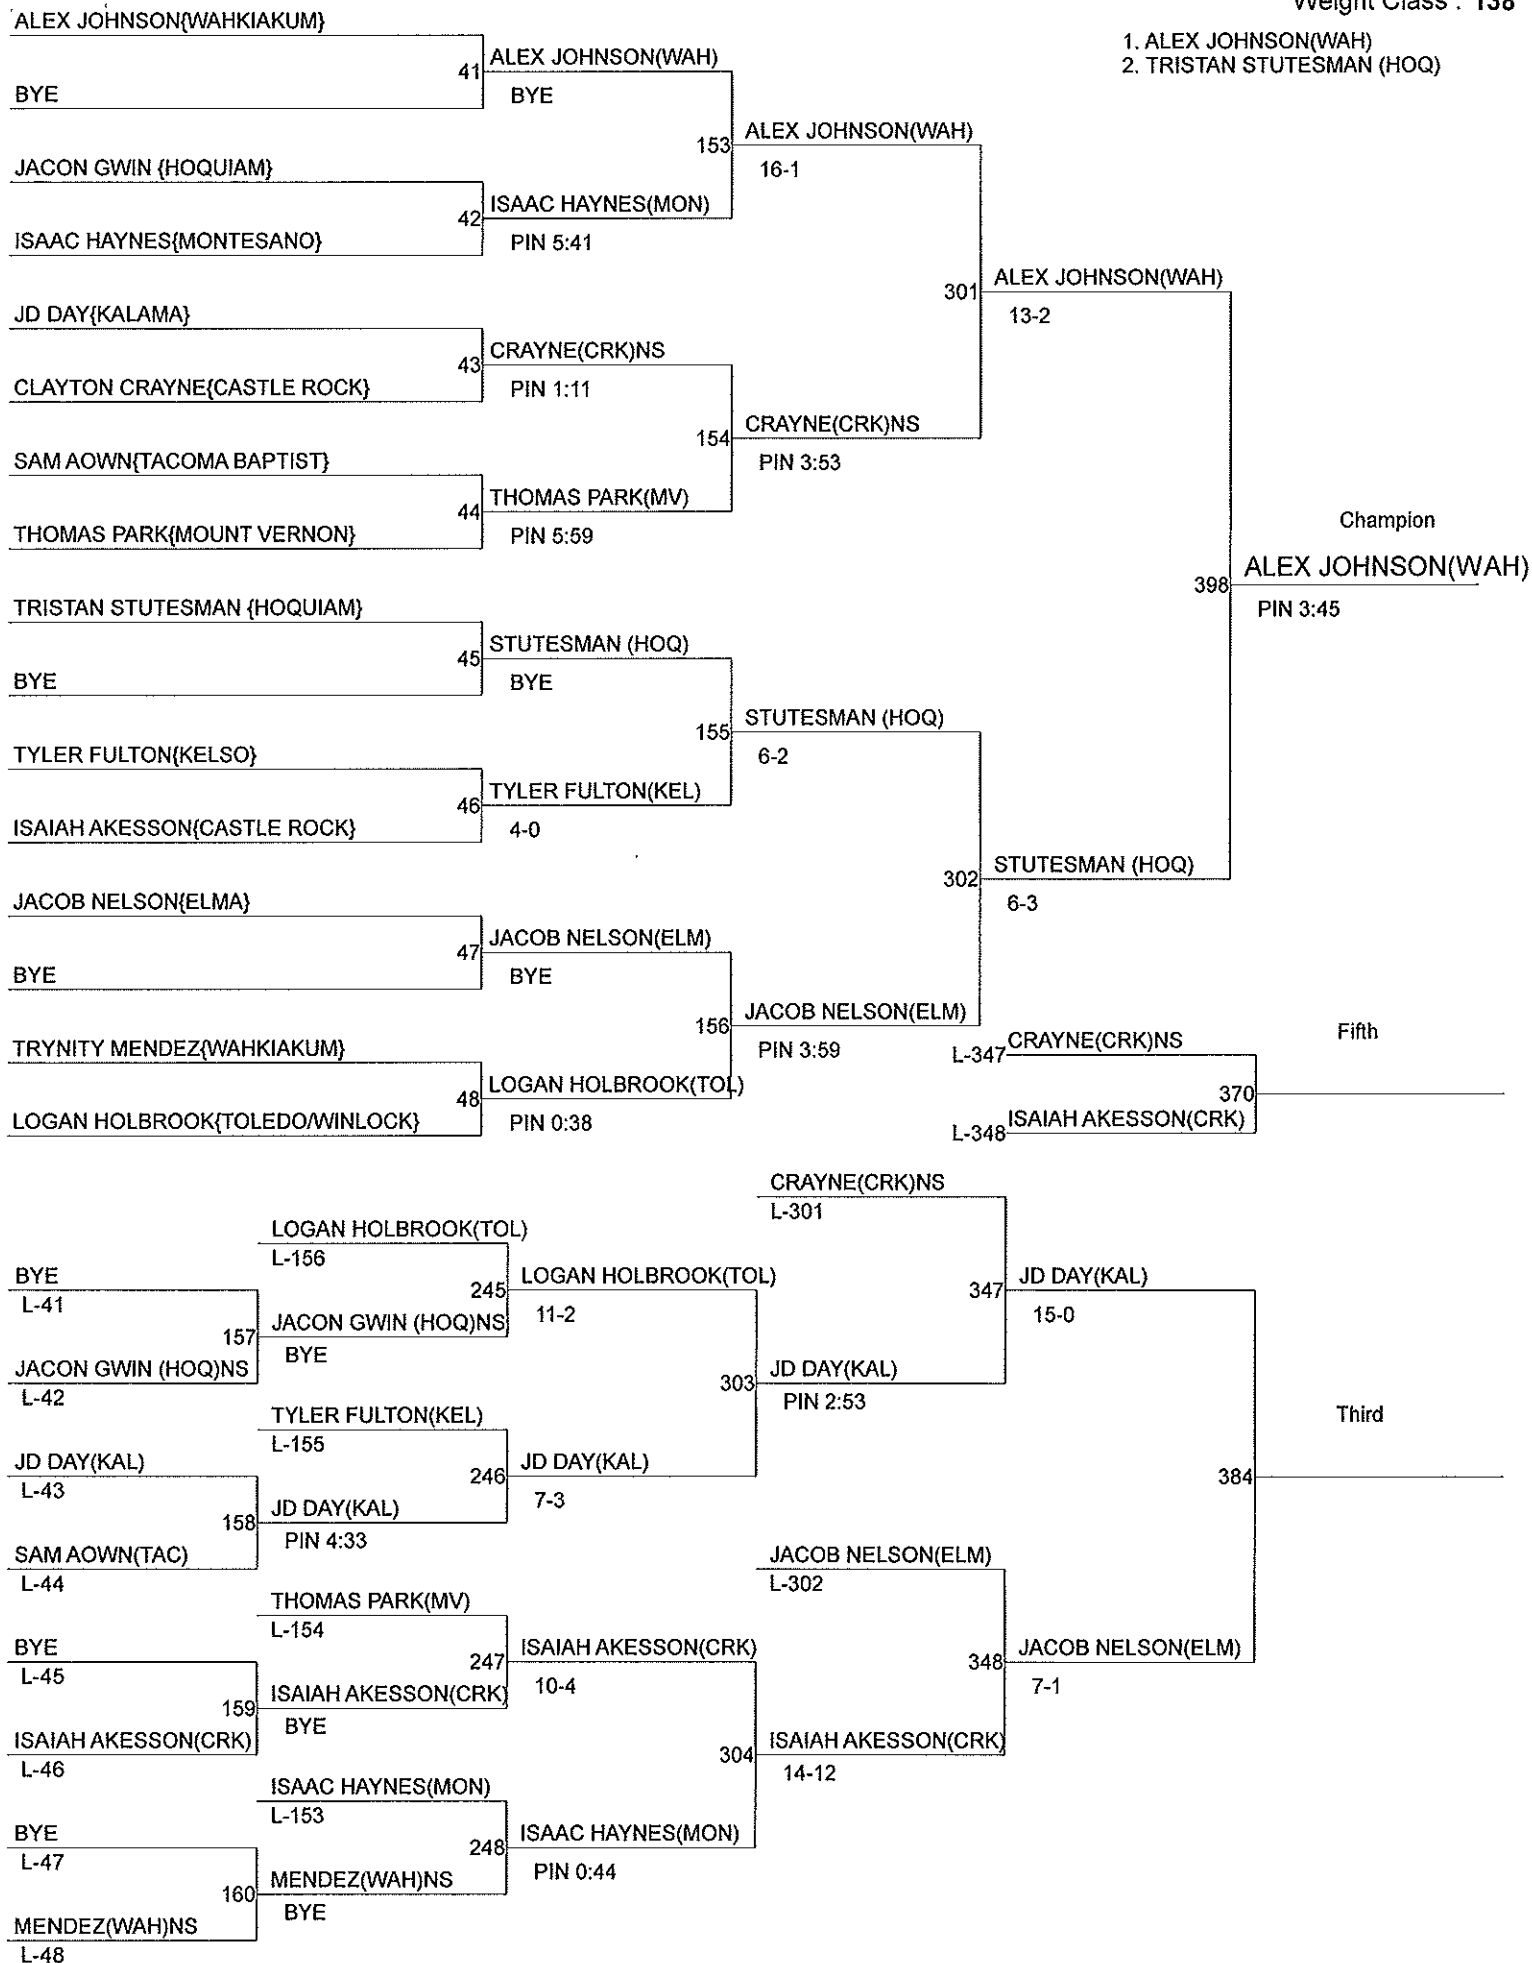

RUBBER CHICKEN 2014

Weight Class : 138

1. ALEX JOHNSON(WAH)
2. TRISTAN STUTESMAN (HOQ)