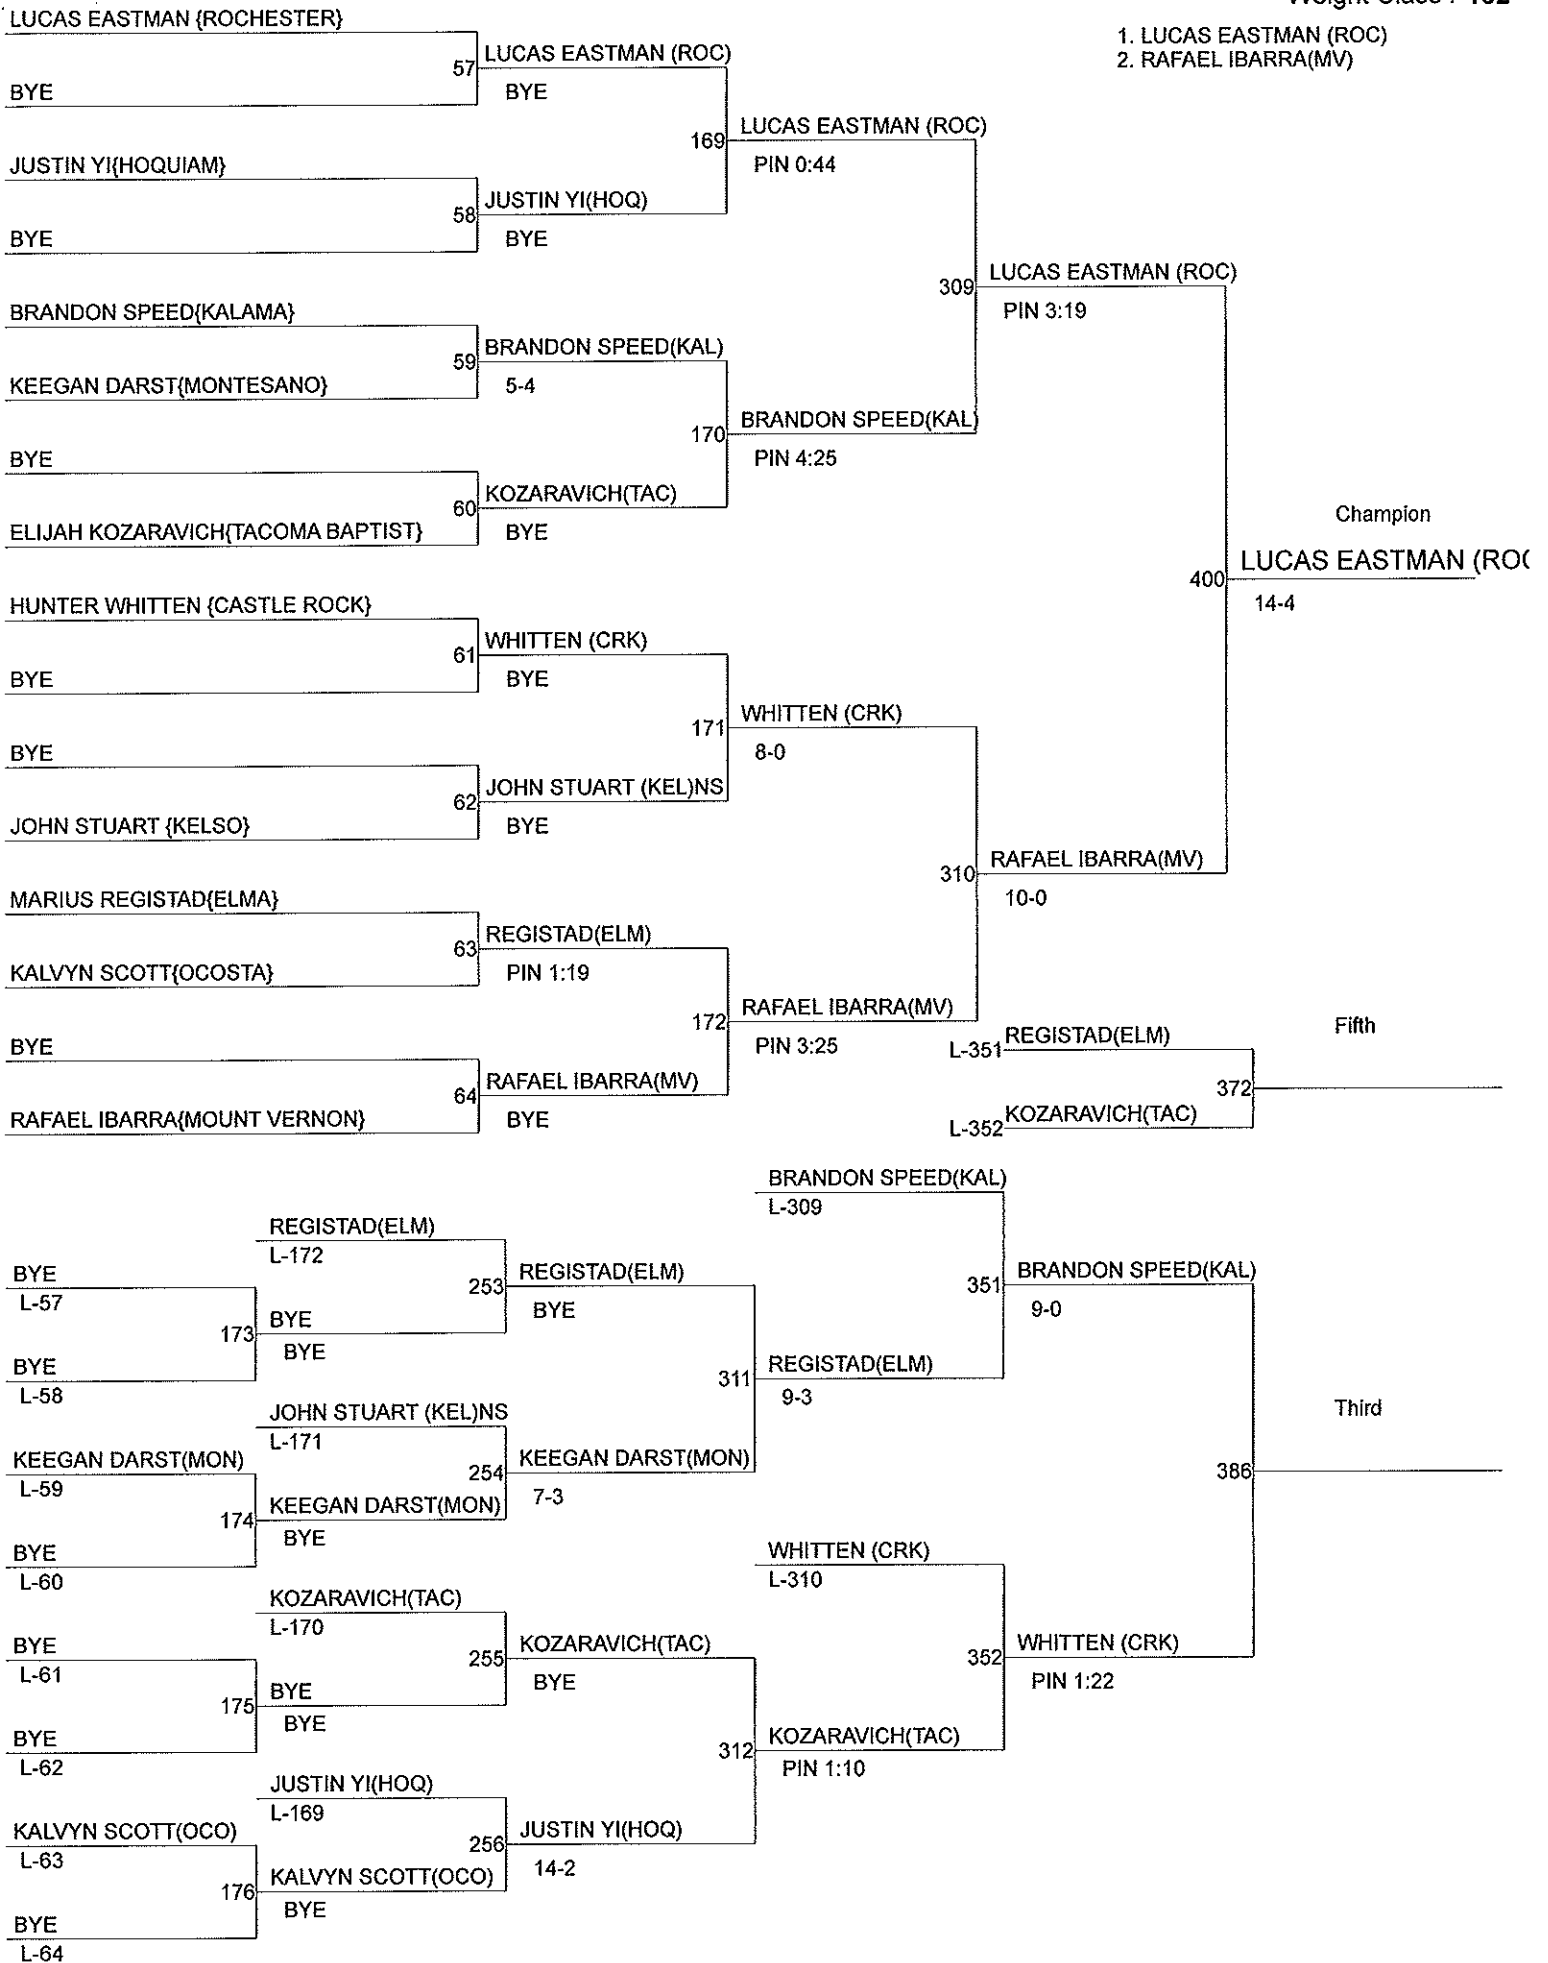

RUBBER CHICKEN 2014

Weight Class : 152

1. LUCAS EASTMAN (ROC)
2. RAFAEL IBARRA(MV)