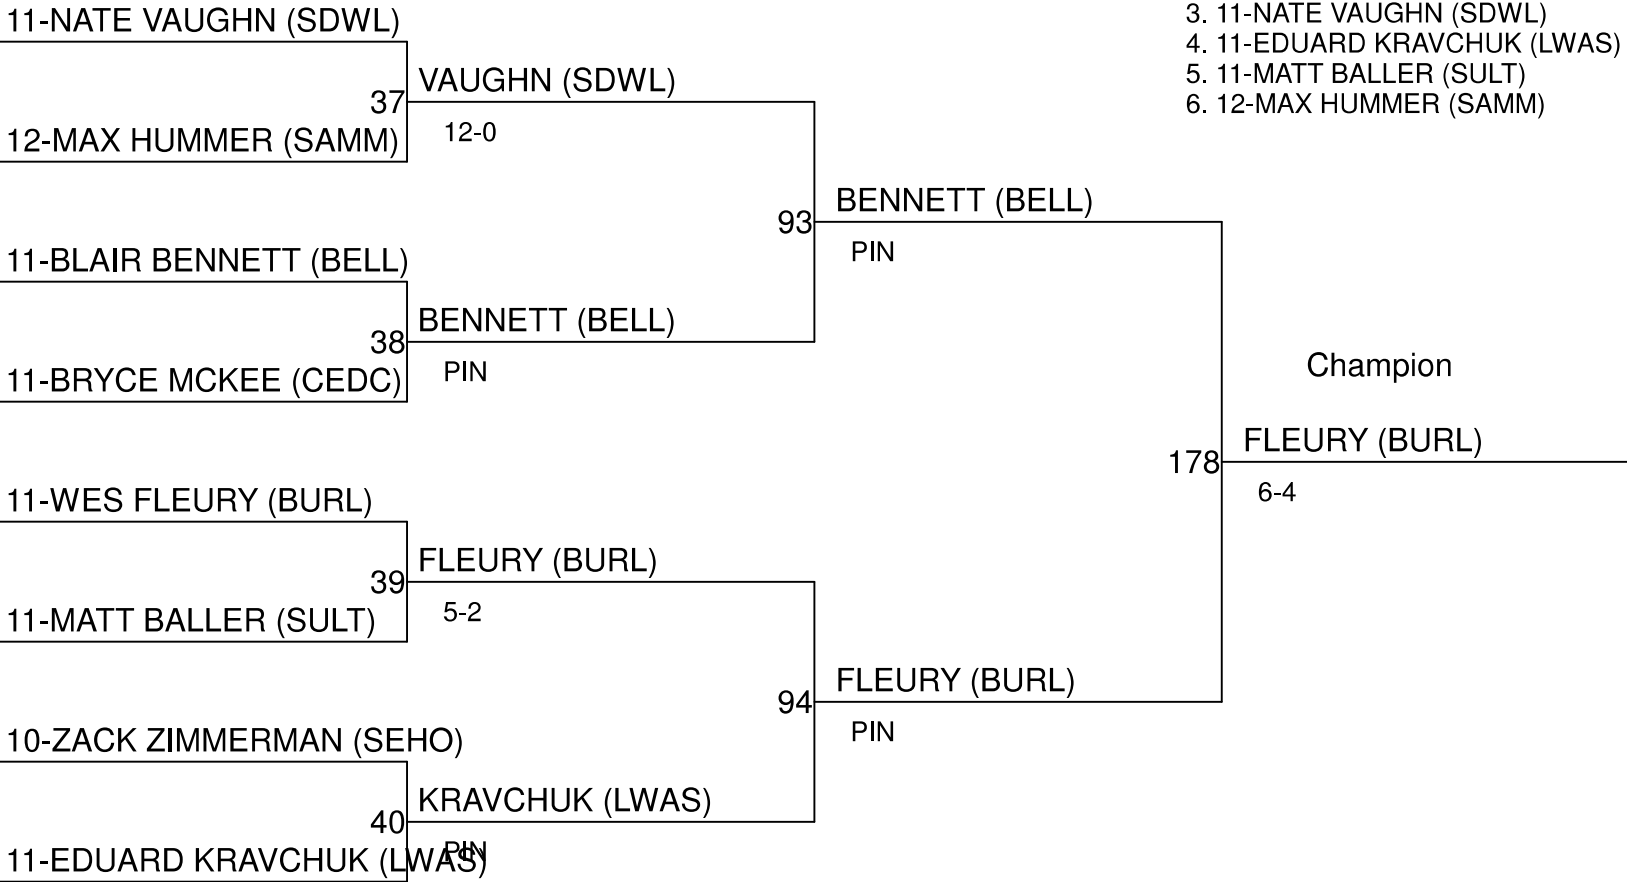

2014 2A Region 1 Boys Wrestling

Weight Class : **170**

1. 11-WES FLEURY (BURL)
2. 11-BLAIR BENNETT (BELL)
3. 11-NATE VAUGHN (SDWL)
4. 11-EDUARD KRAVCHUK (LWAS)
5. 11-MATT BALLER (SULT)
6. 12-MAX HUMMER (SAMM)