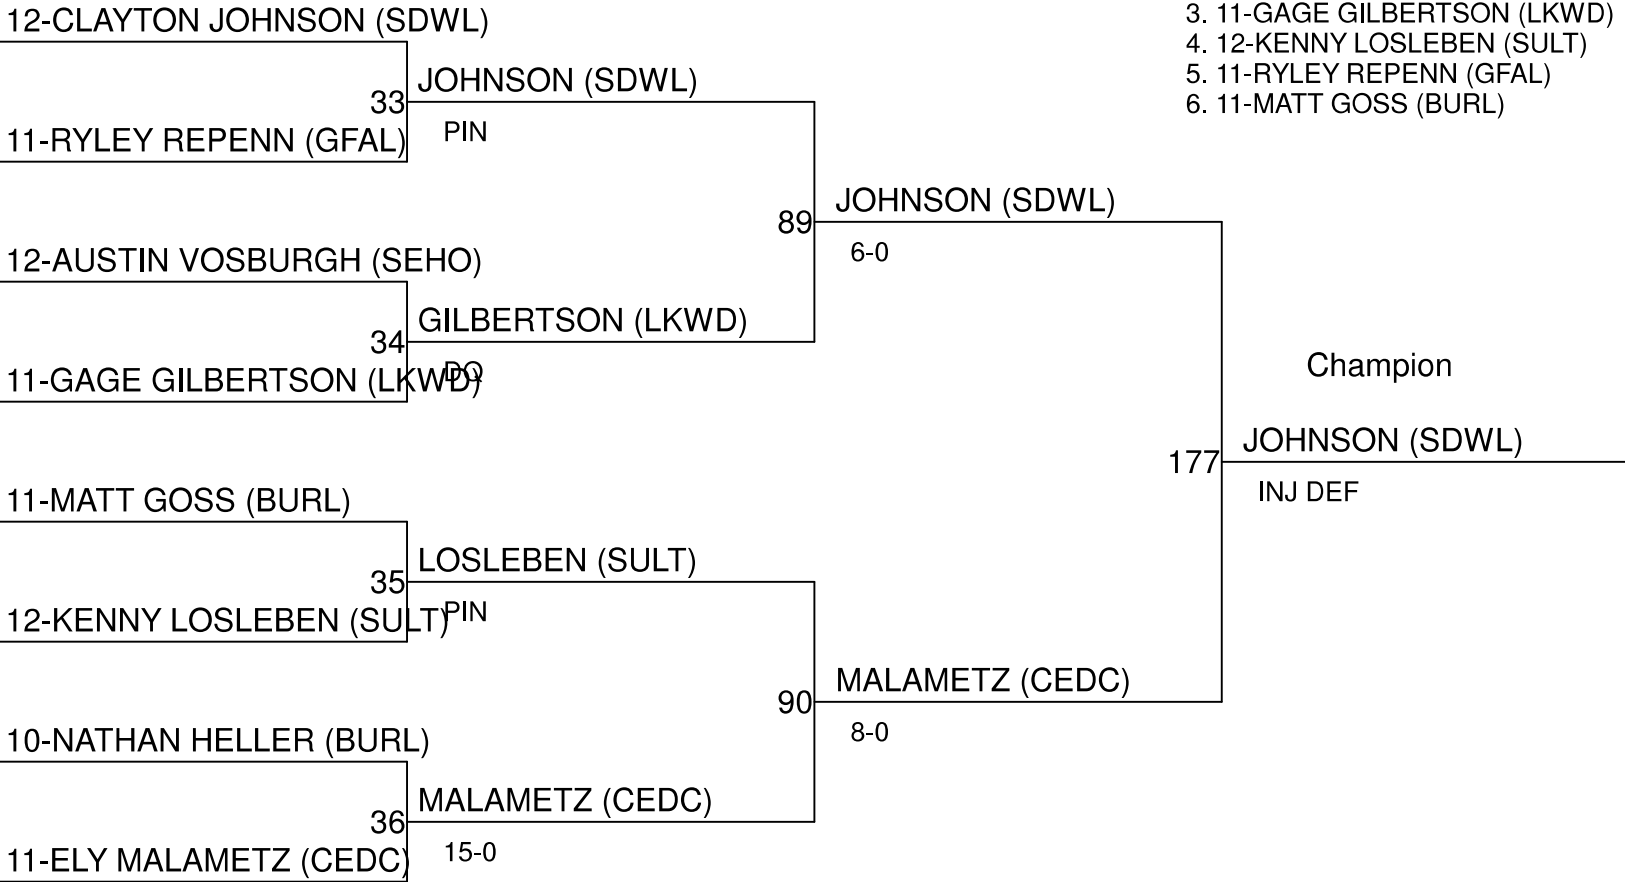

2014 2A Region 1 Boys Wrestling

Weight Class : **160**

1. 12-CLAYTON JOHNSON (SDWL)
2. 11-ELY MALAMETZ (CEDC)
3. 11-GAGE GILBERTSON (LKWD)
4. 12-KENNY LOSLEBEN (SULT)
5. 11-RYLEY REPENN (GFAL)
6. 11-MATT GOSS (BURL)