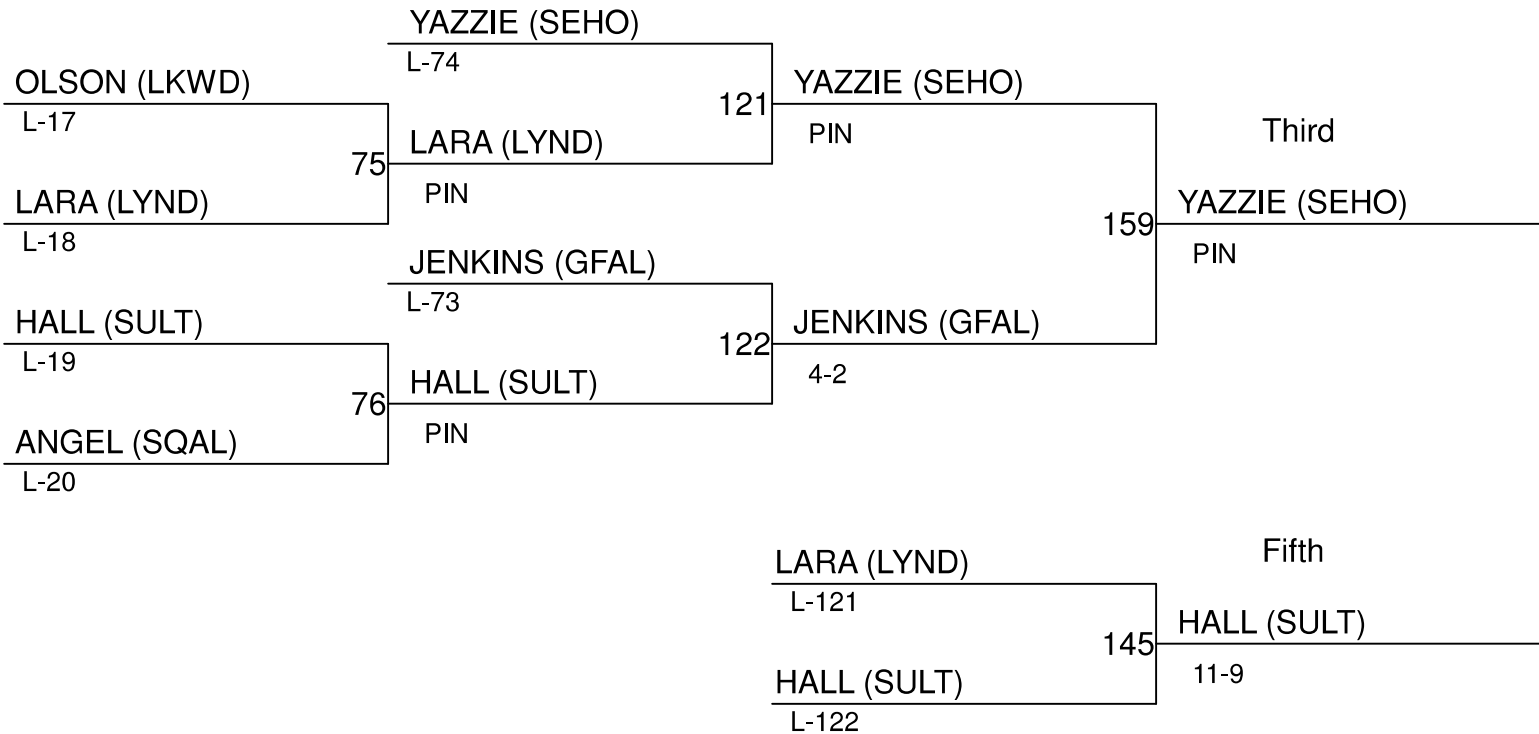

2014 2A Region 1 Boys Wrestling

Weight Class : **132**

1. 12-TYLER GROFF (GFAL)
2. 11-ANTHONY COOK (BURL)
3. 12-STEVEN YAZZIE (SEHO)
4. 10-ARLYSS JENKINS (GFAL)
5. 09-ATHANONY HALL (SULT)
6. 09-JOHNNY LARA (LYND)