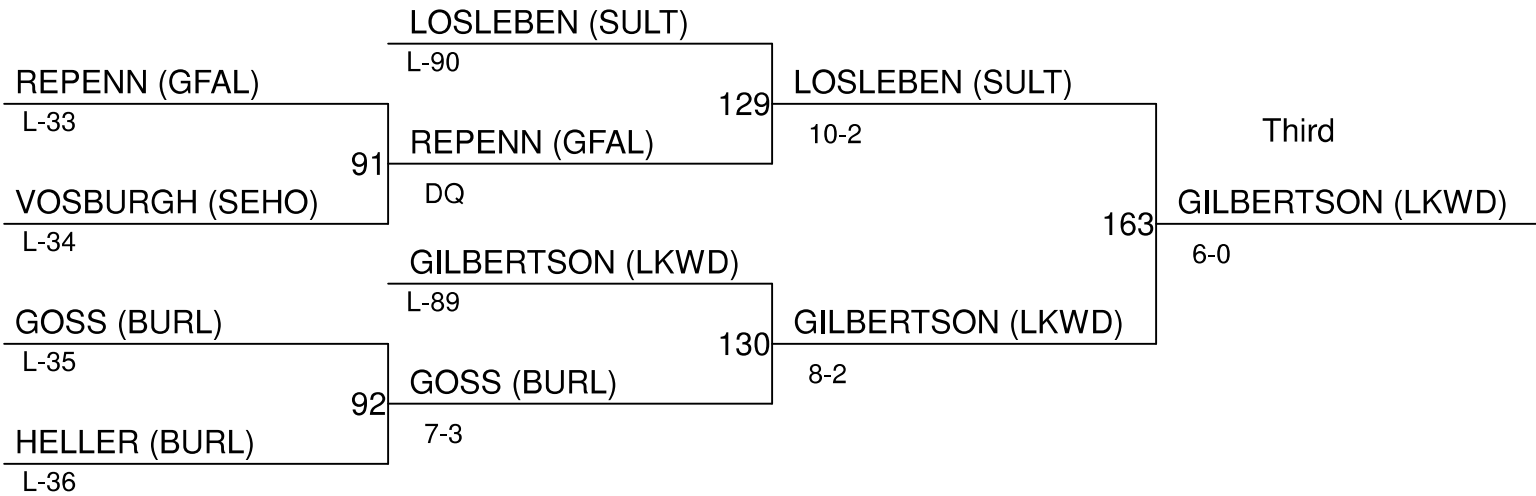

2014 2A Region 1 Boys Wrestling

Weight Class : **160**

1. 12-CLAYTON JOHNSON (SDWL)
2. 11-ELY MALAMETZ (CEDC)
3. 11-GAGE GILBERTSON (LKWD)
4. 12-KENNY LOSLEBEN (SULT)
5. 11-RYLEY REPENN (GFAL)
6. 11-MATT GOSS (BURL)