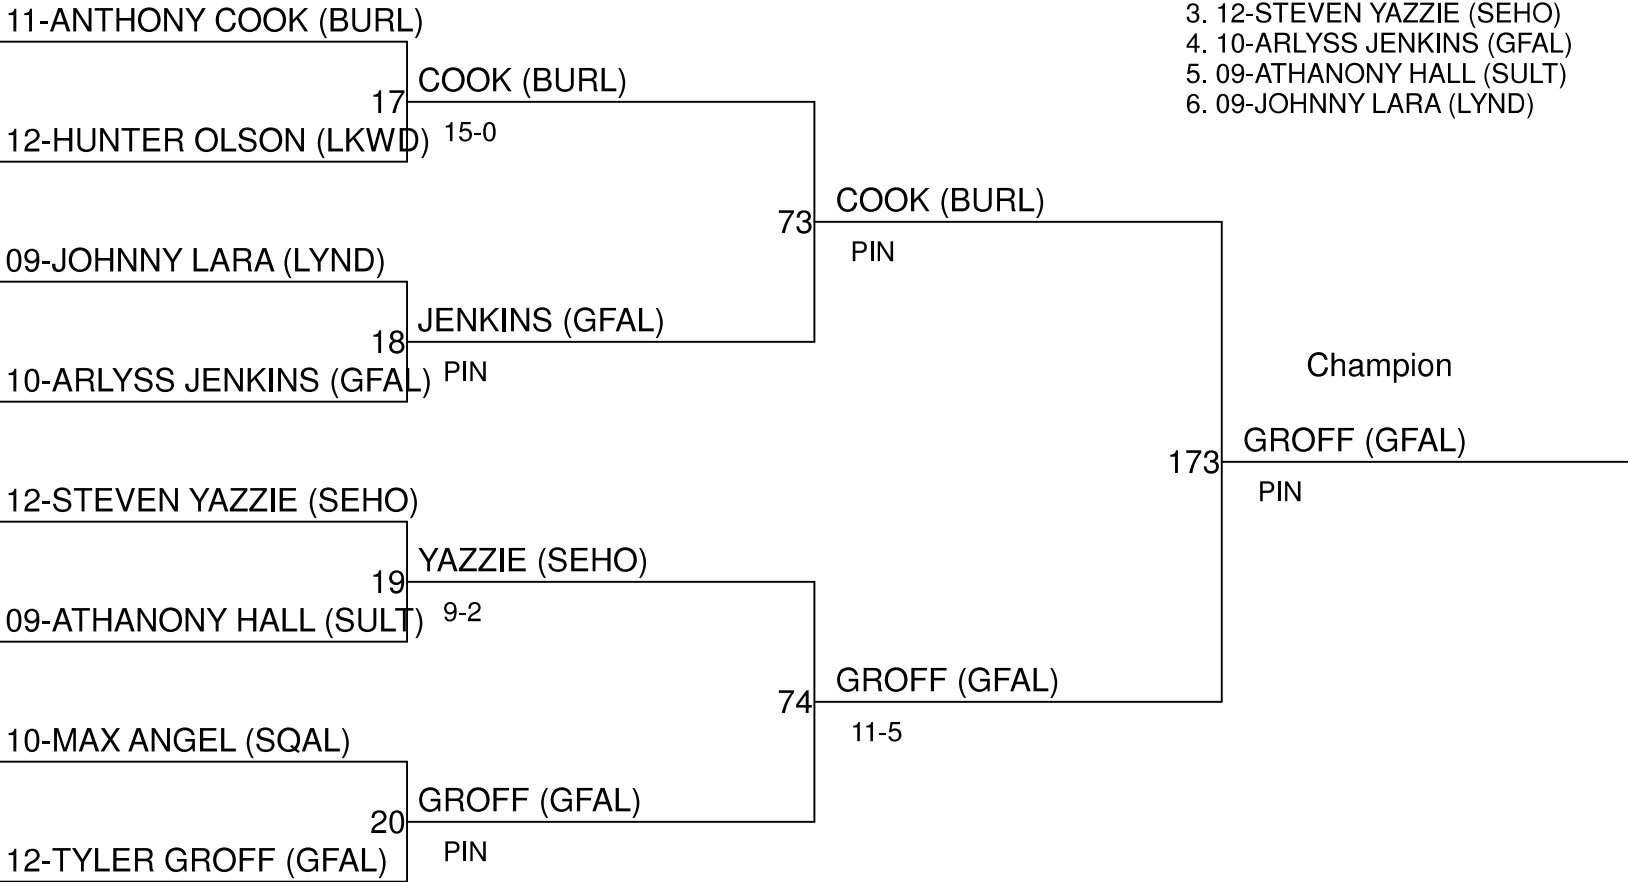

2014 2A Region 1 Boys Wrestling

Weight Class : **132**

1. 12-TYLER GROFF (GFAL)
2. 11-ANTHONY COOK (BURL)
3. 12-STEVEN YAZZIE (SEHO)
4. 10-ARLYSS JENKINS (GFAL)
5. 09-ATHANONY HALL (SULT)
6. 09-JOHNNY LARA (LYND)