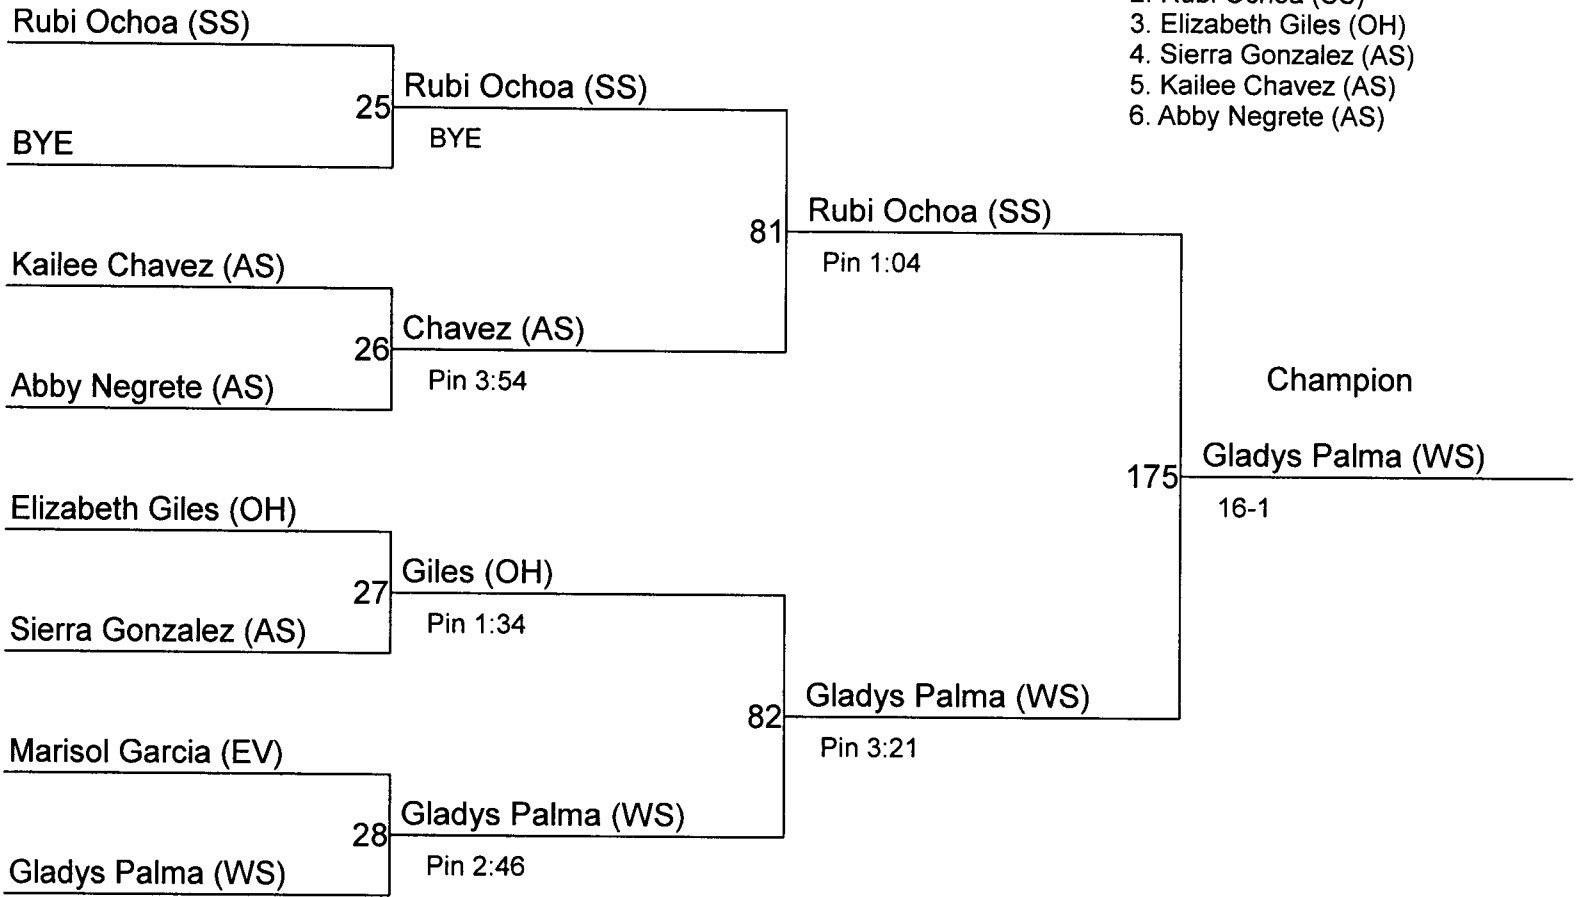

Grandview High School Ladies Invitational

Weight Class : 130

1. Gladys Palma (WS)
2. Rubi Ochoa (SS)
3. Elizabeth Giles (OH)
4. Sierra Gonzalez (AS)
5. Kailee Chavez (AS)
6. Abby Negrete (AS)