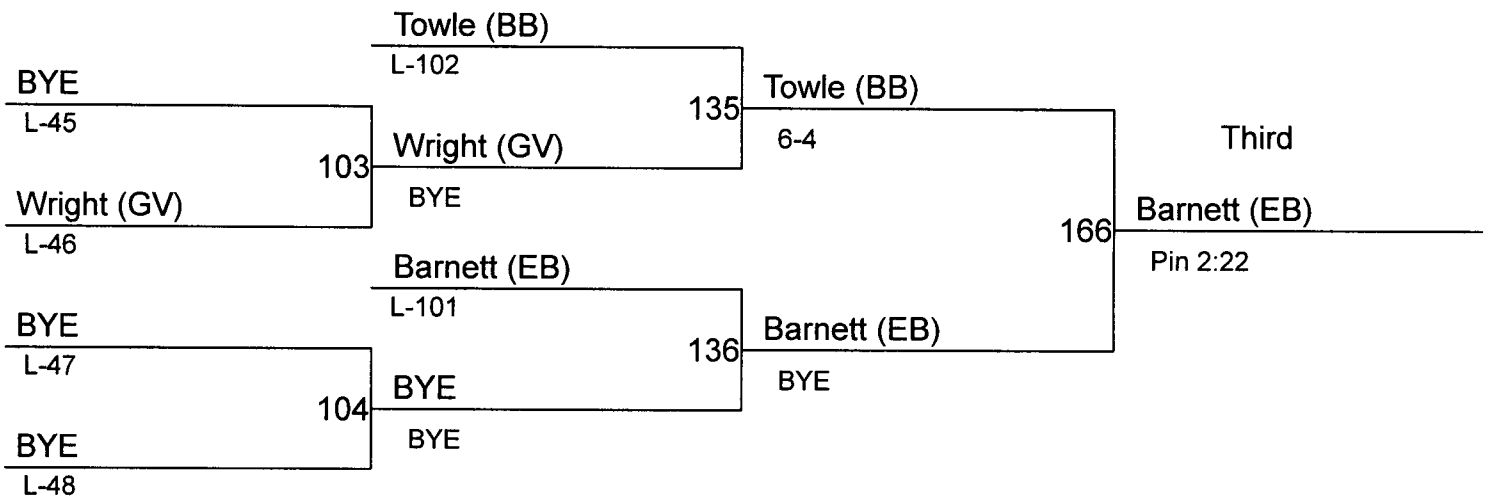

# Grandview High School Ladies Invitational

Weight Class : 170

1. Rosana Pena (OH)
2. Vanessa Loera (SS)
3. Lakota Barnett (EB)
4. Savannah Towle (BB)
5. Grezuana Wright (GV)
6. BYE