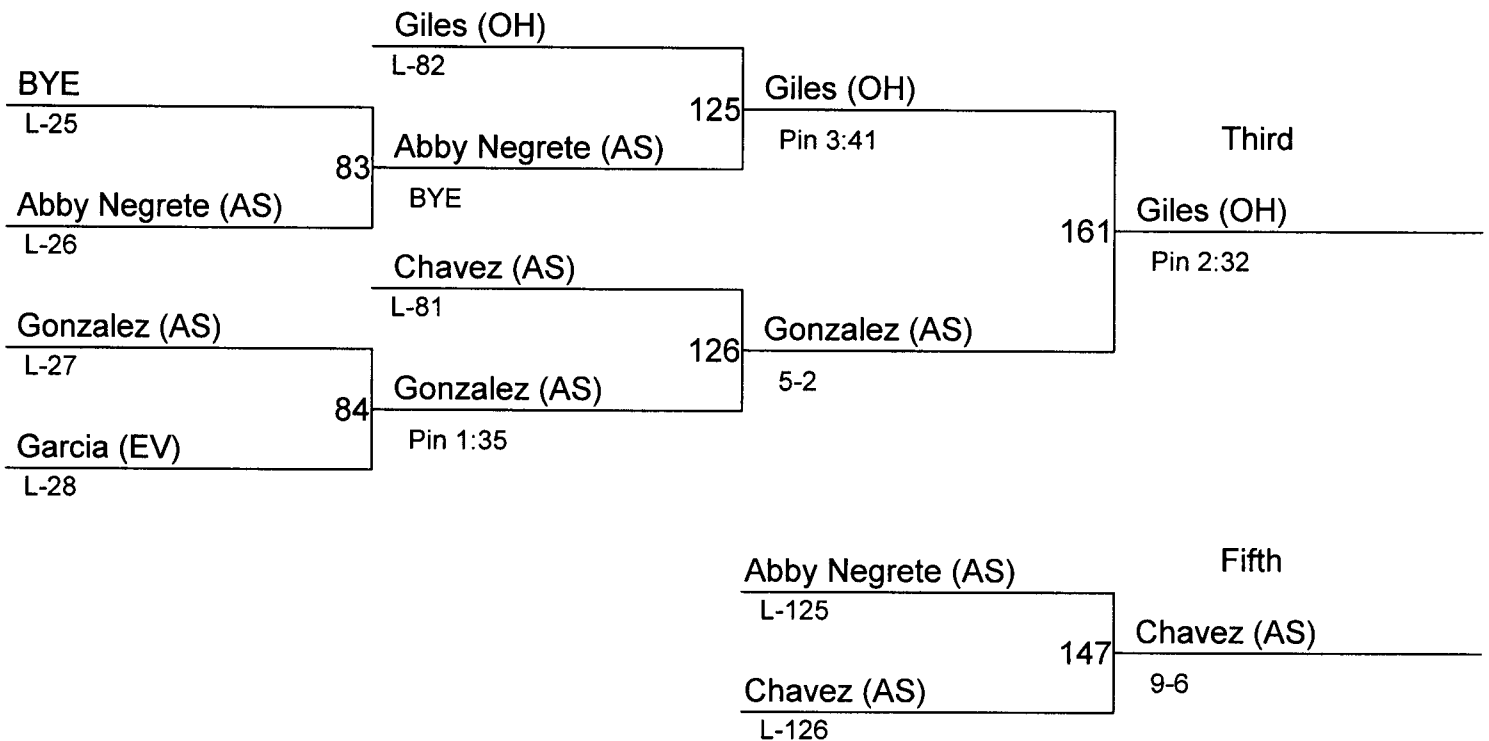

Grandview High School Ladies Invitational

Weight Class : 130

1. Gladys Palma (WS)
2. Rubi Ochoa (SS)
3. Elizabeth Giles (OH)
4. Sierra Gonzalez (AS)
5. Kailee Chavez (AS)
6. Abby Negrete (AS)