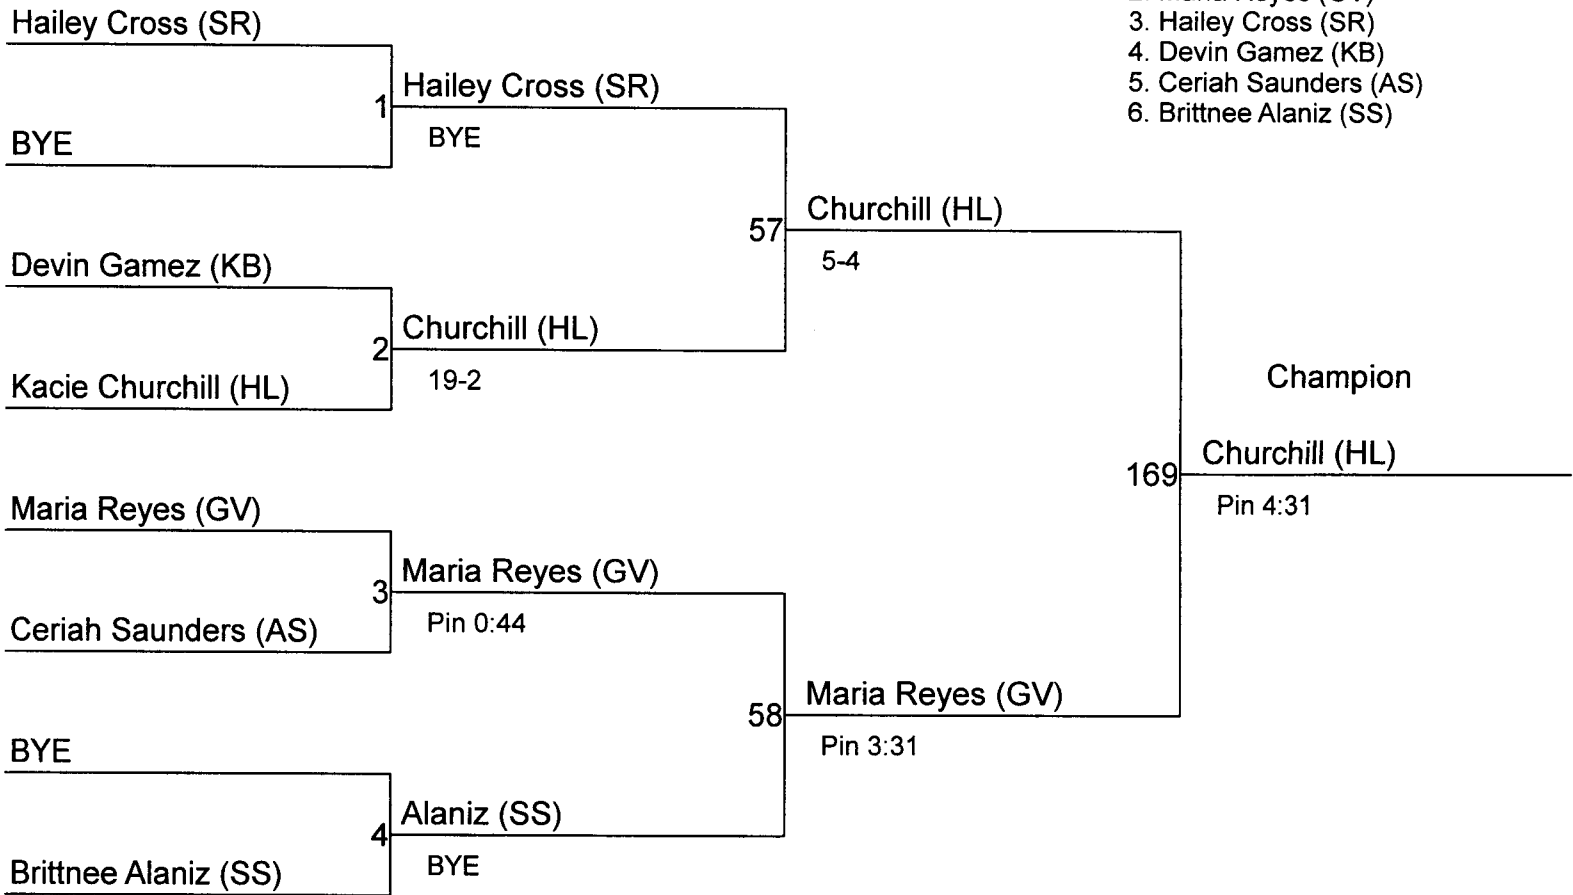

# Grandview High School Ladies Invitational

Weight Class : 105

1. Viannei Perez (GV)
2. Brittnee Cook (KB)
3. Maria Aubrey (OH)
4. Alizah Saucedo (SS)
5. BYE
6. BYE