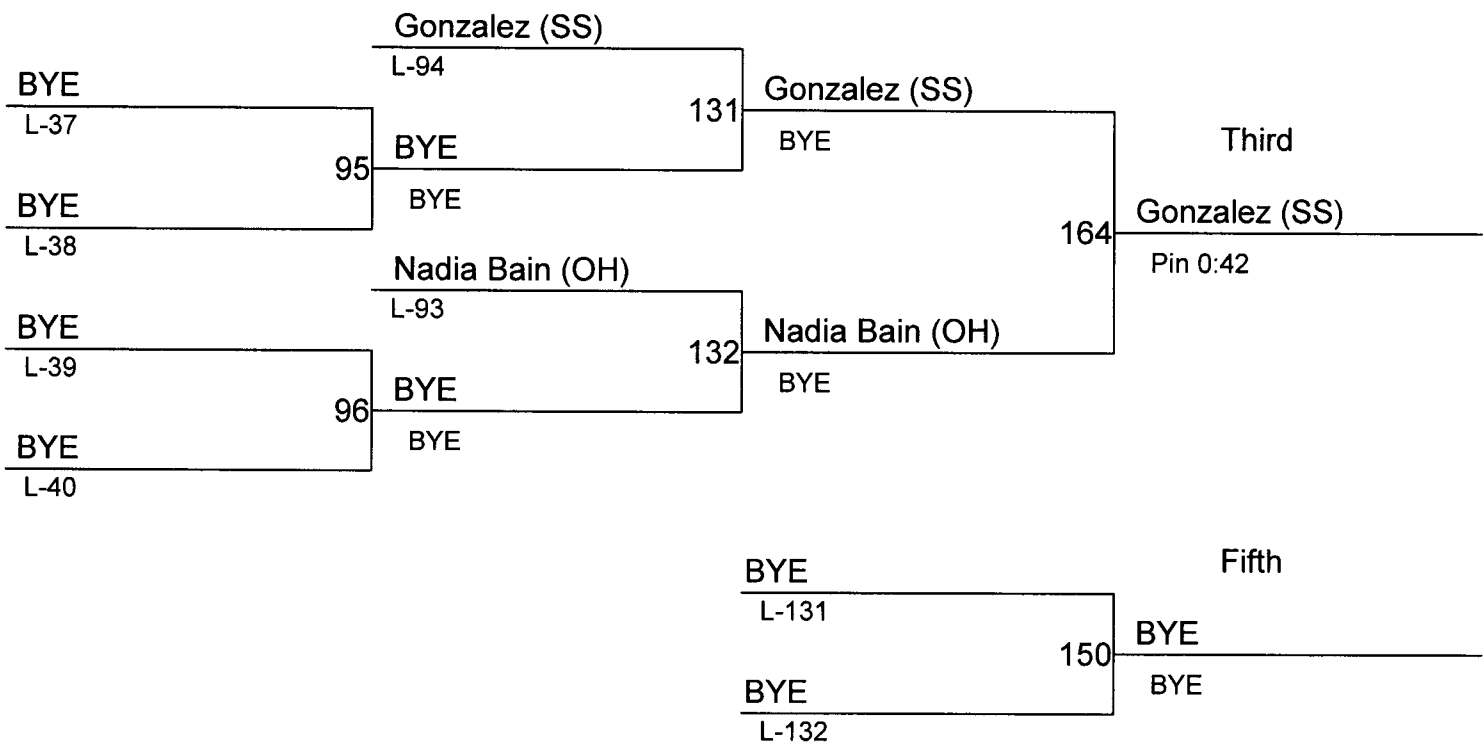

Grandview High School Ladies Invitational

Weight Class : **145**

1. Elsa Gonzalez (KB)
2. Dajah Mendiola (MV)
3. Aylin Gonzalez (SS)
4. Nadia Bain (OH)
5. BYE
6. BYE