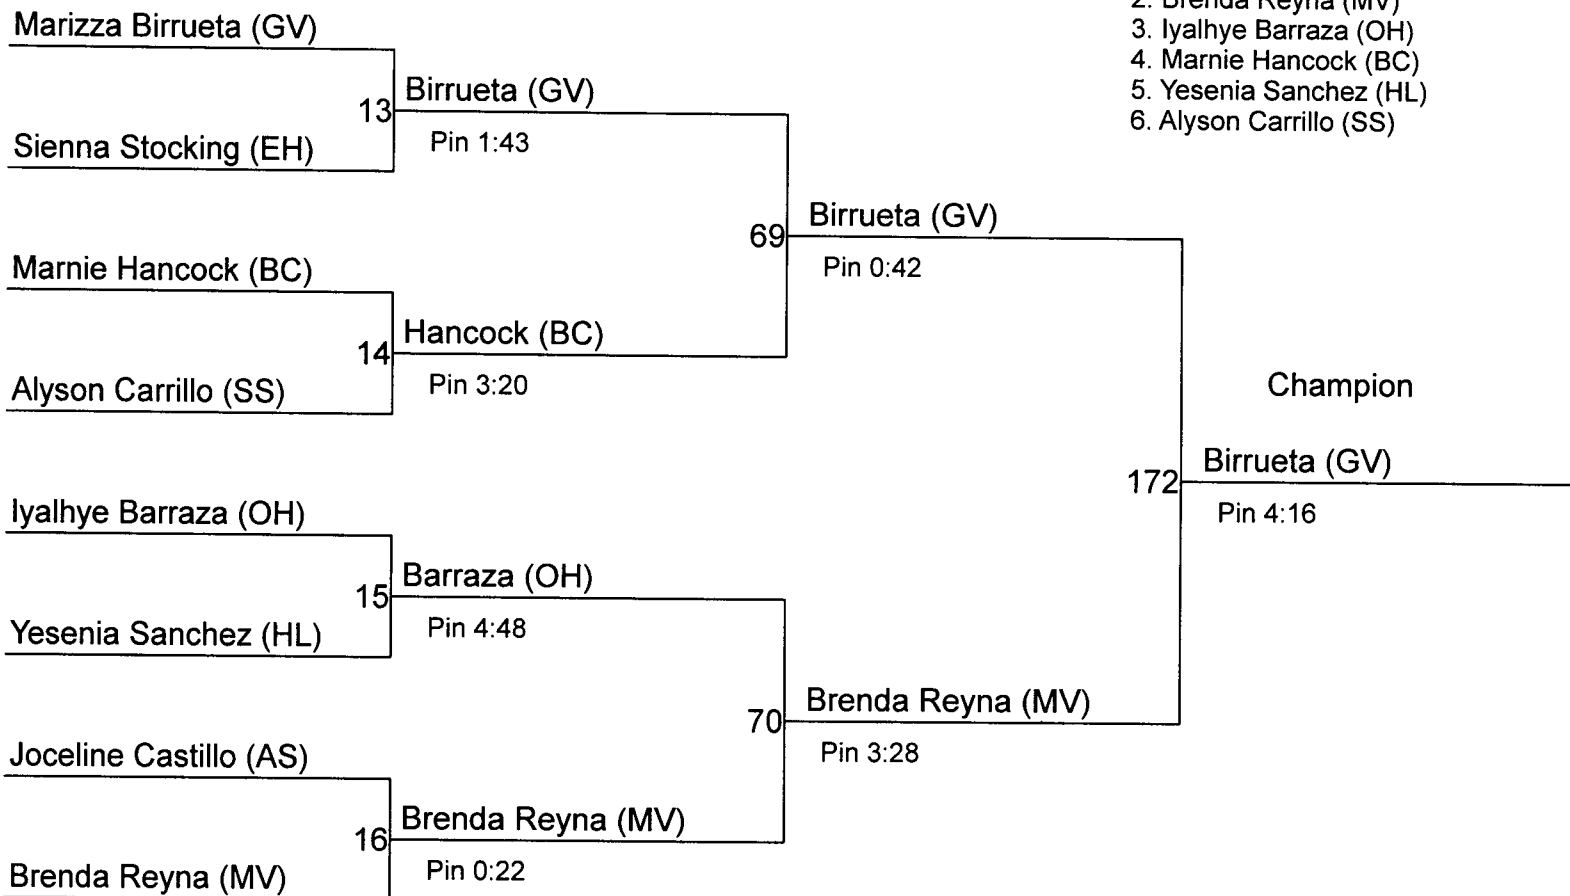

# Grandview High School Ladies Invitational

Weight Class : 110

1. Makayla Grimm (BB)
2. Kateri Rowell (QH)
3. Jasel Perez (GV)
4. Cristina Blanco (AS)
5. Eneira Alcaide (SS)
6. BYE

# Grandview High School Ladies Invitational

Weight Class : 115

1. Marizza Birrueta (GV)
2. Brenda Reyna (MV)
3. Iyalhye Barraza (OH)
4. Marnie Hancock (BC)
5. Yesenia Sanchez (HL)
6. Alyson Carrillo (SS)