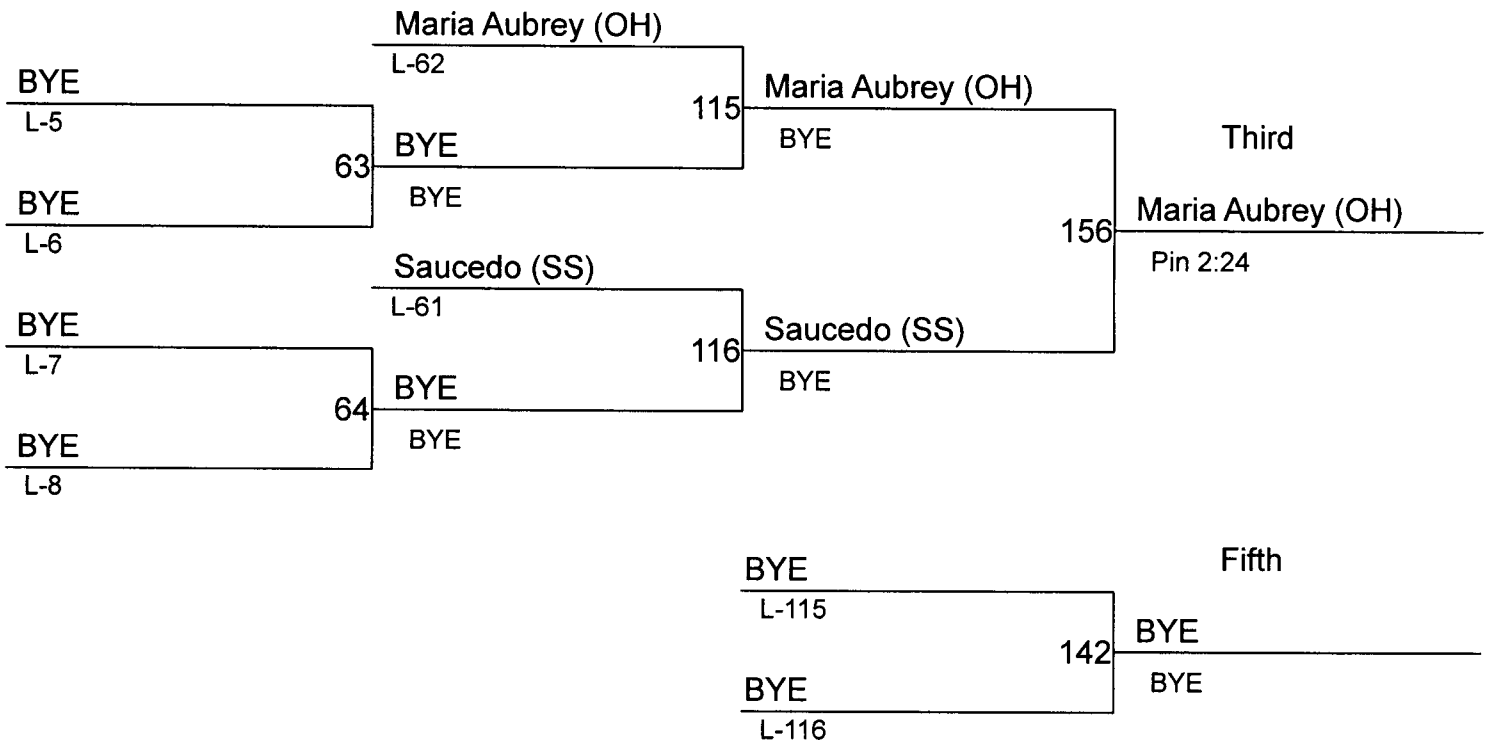

# Grandview High School Ladies Invitational

Weight Class : 105

1. Viannei Perez (GV)
2. Brittnee Cook (KB)
3. Maria Aubrey (OH)
4. Alizah Saucedo (SS)
5. BYE
6. BYE