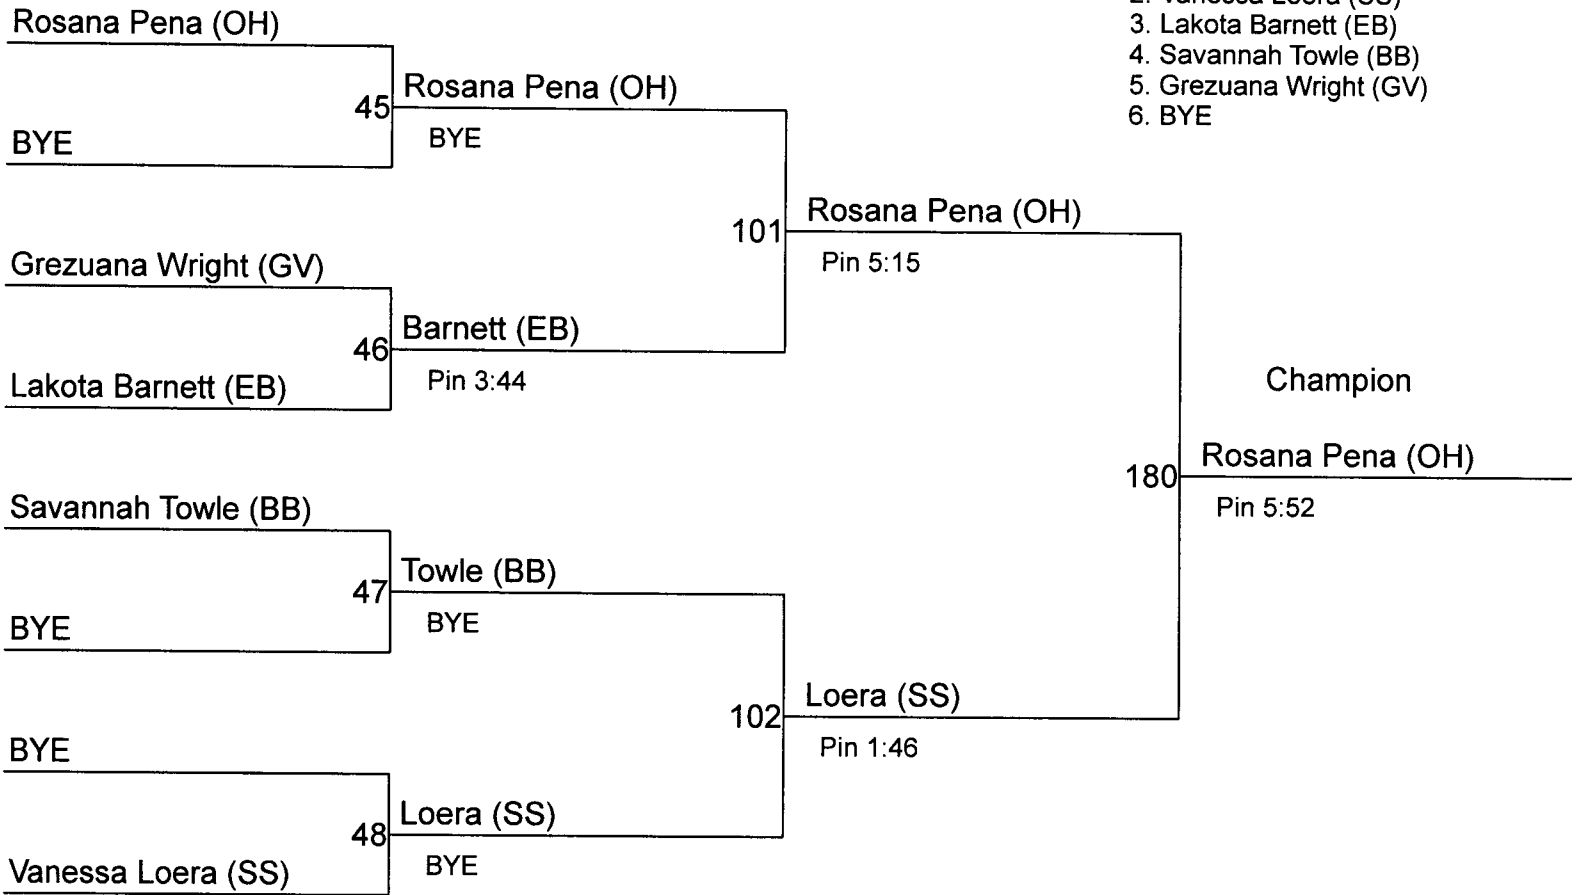

# Grandview High School Ladies Invitational

Weight Class : 155

1. Tatum Sparks (OH)
2. Jessica Cardenas (SS)
3. Leigh Lamay (MV)
4. Aylin Baustista (AS)
5. BYE
6. BYE

# Grandview High School Ladies Invitational

Weight Class : 170

1. Rosana Pena (OH)
2. Vanessa Loera (SS)
3. Lakota Barnett (EB)
4. Savannah Towle (BB)
5. Grezuana Wright (GV)
6. BYE