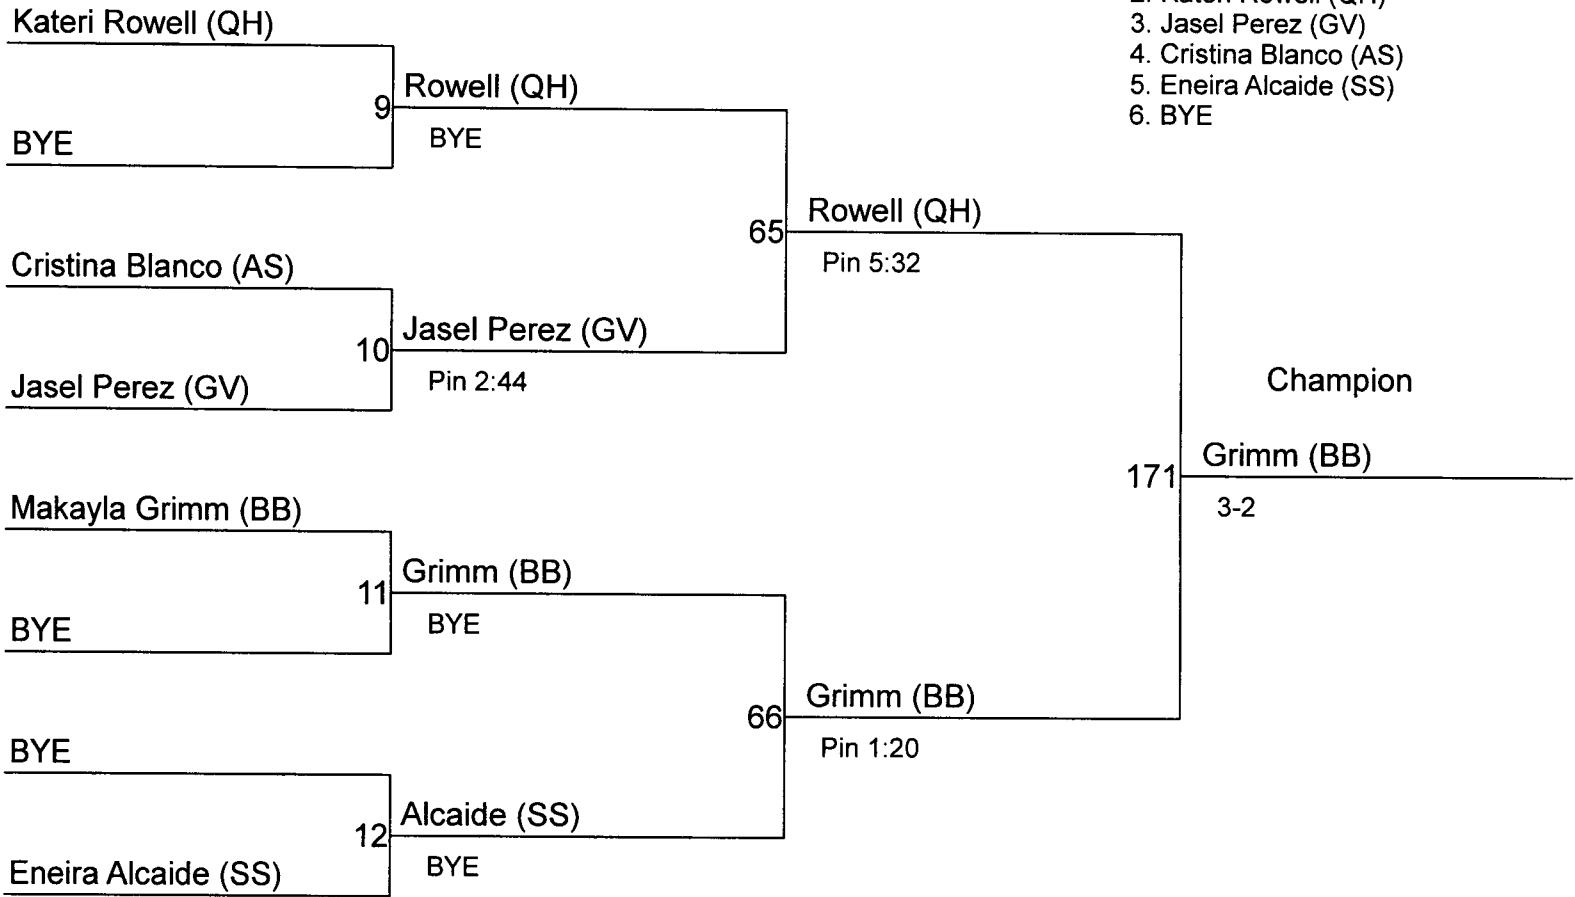

Grandview High School Ladies Invitational

Weight Class : 110

1. Makayla Grimm (BB)
2. Kateri Rowell (QH)
3. Jasel Perez (GV)
4. Cristina Blanco (AS)
5. Eneira Alcaide (SS)
6. BYE