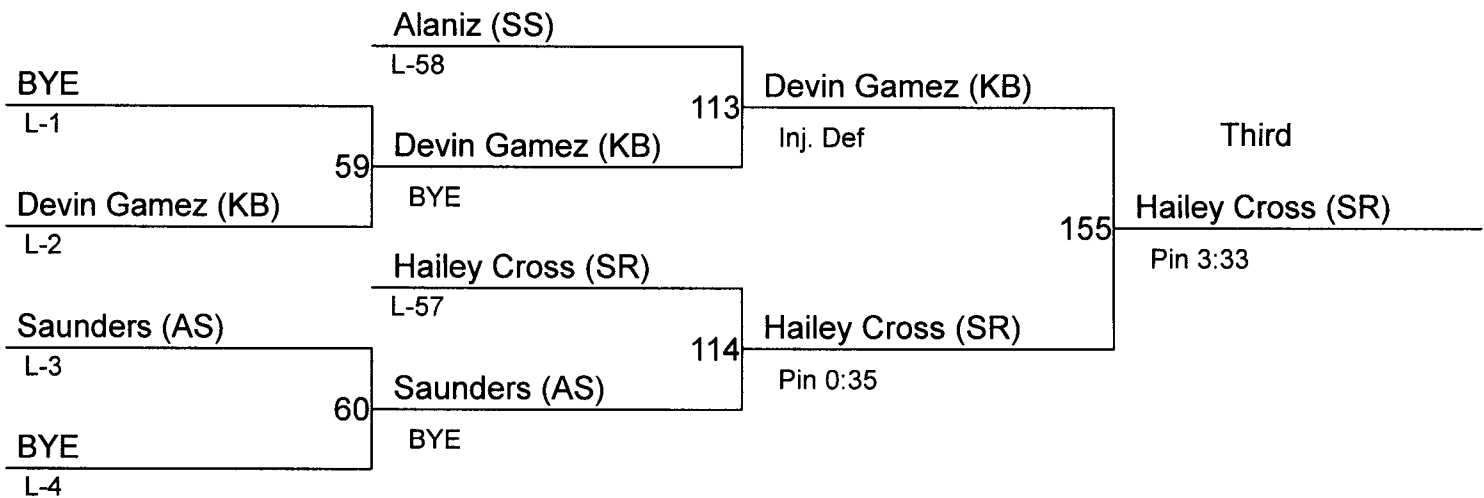

# Grandview High School Ladies Invitational

Weight Class : 105

1. Viannei Perez (GV)
2. Brittnee Cook (KB)
3. Maria Aubrey (OH)
4. Alizah Saucedo (SS)
5. BYE
6. BYE