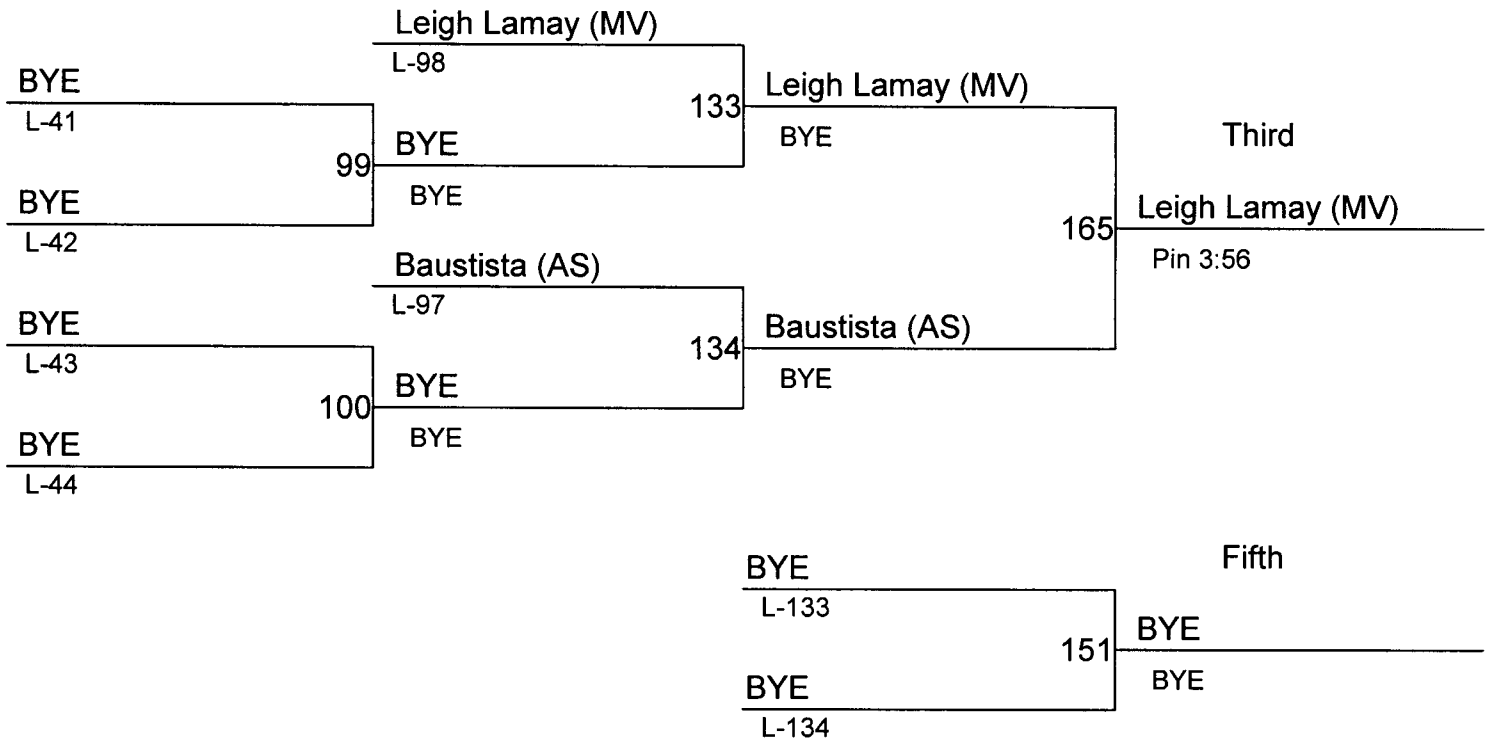

Grandview High School Ladies Invitational

Weight Class : 155

1. Tatum Sparks (OH)
2. Jessica Cardenas (SS)
3. Leigh Lamay (MV)
4. Aylin Baustista (AS)
5. BYE
6. BYE