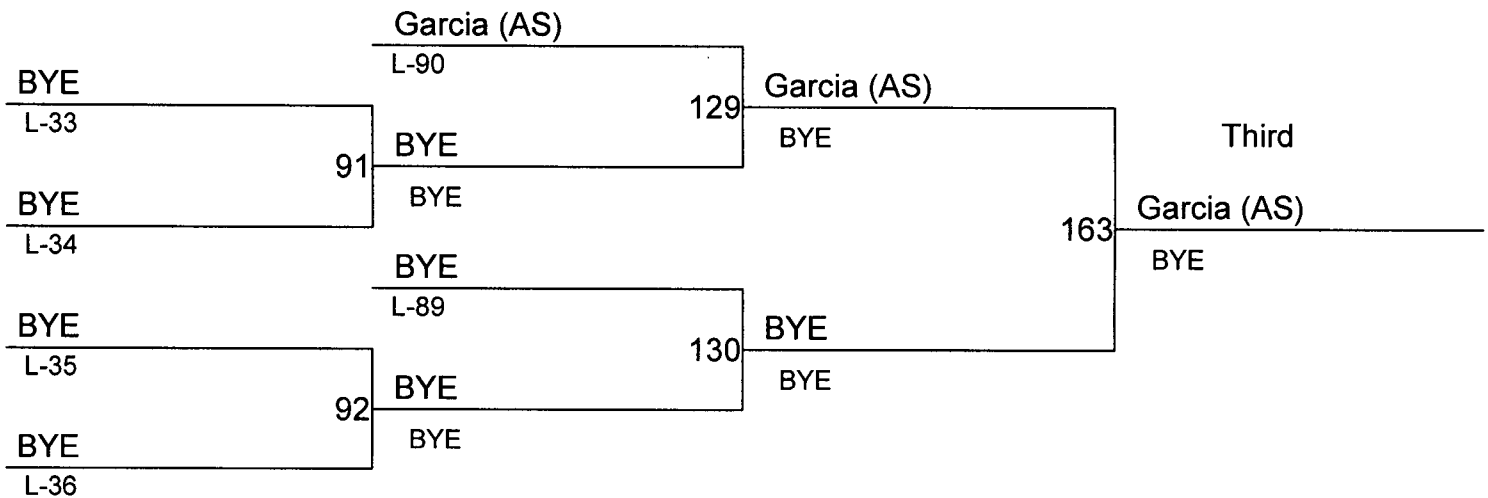

Grandview High School Ladies Invitational

Weight Class : 140

1. Desiree Zavala (GV)
2. Amanda Bazan (SS)
3. Jackie Garcia (AS)
4. BYE
5. BYE
6. BYE