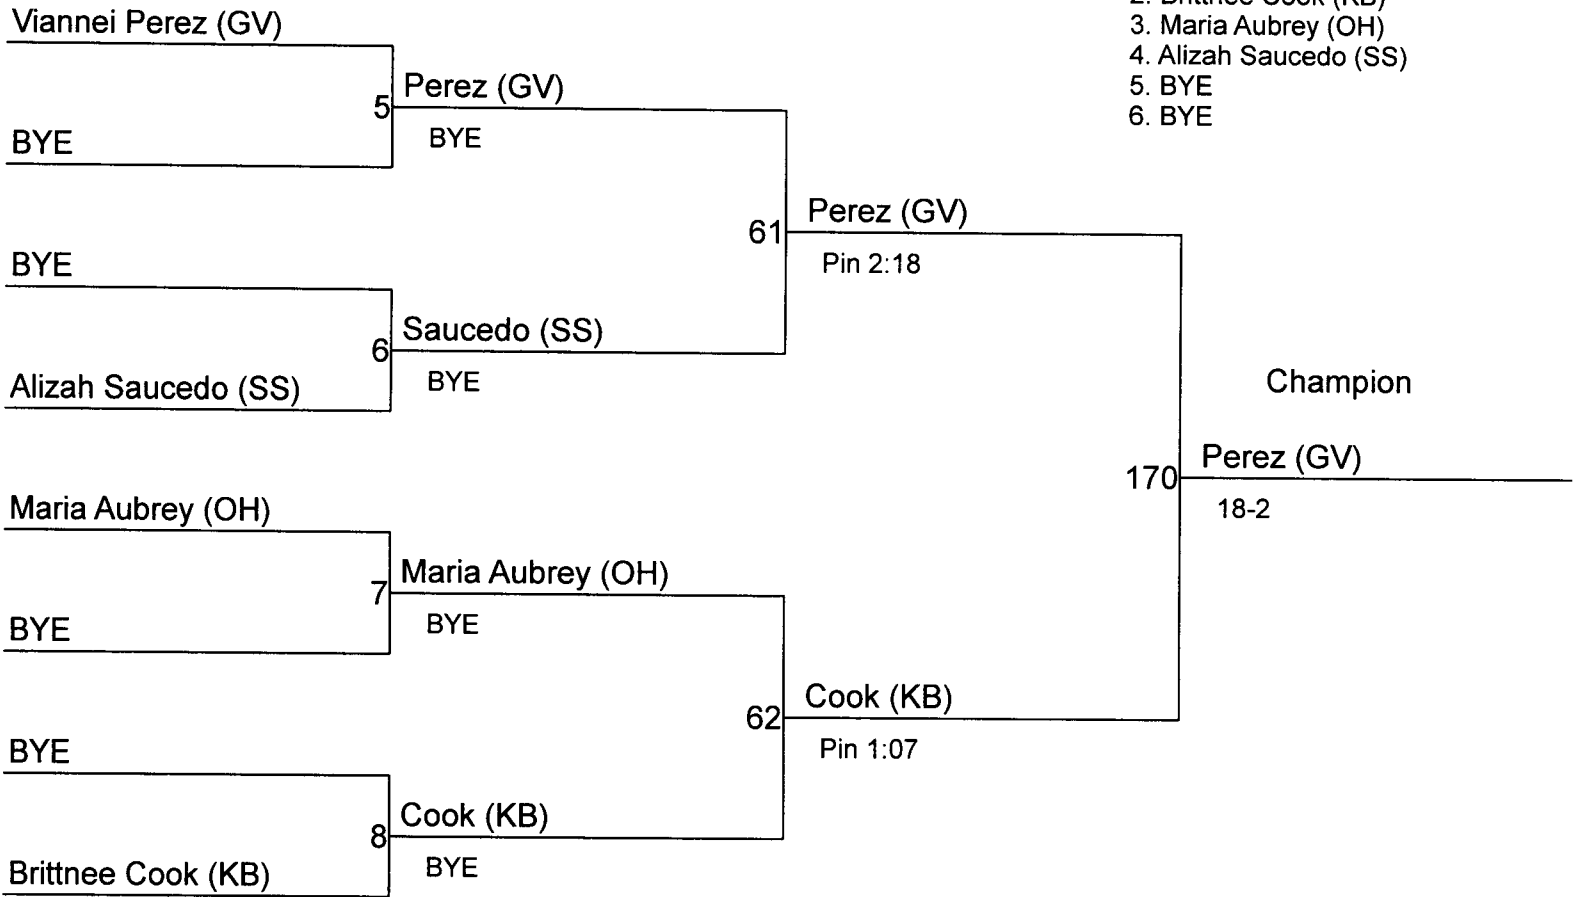

# Grandview High School Ladies Invitational

Weight Class : 105

1. Viannei Perez (GV)
2. Brittnee Cook (KB)
3. Maria Aubrey (OH)
4. Alizah Saucedo (SS)
5. BYE
6. BYE