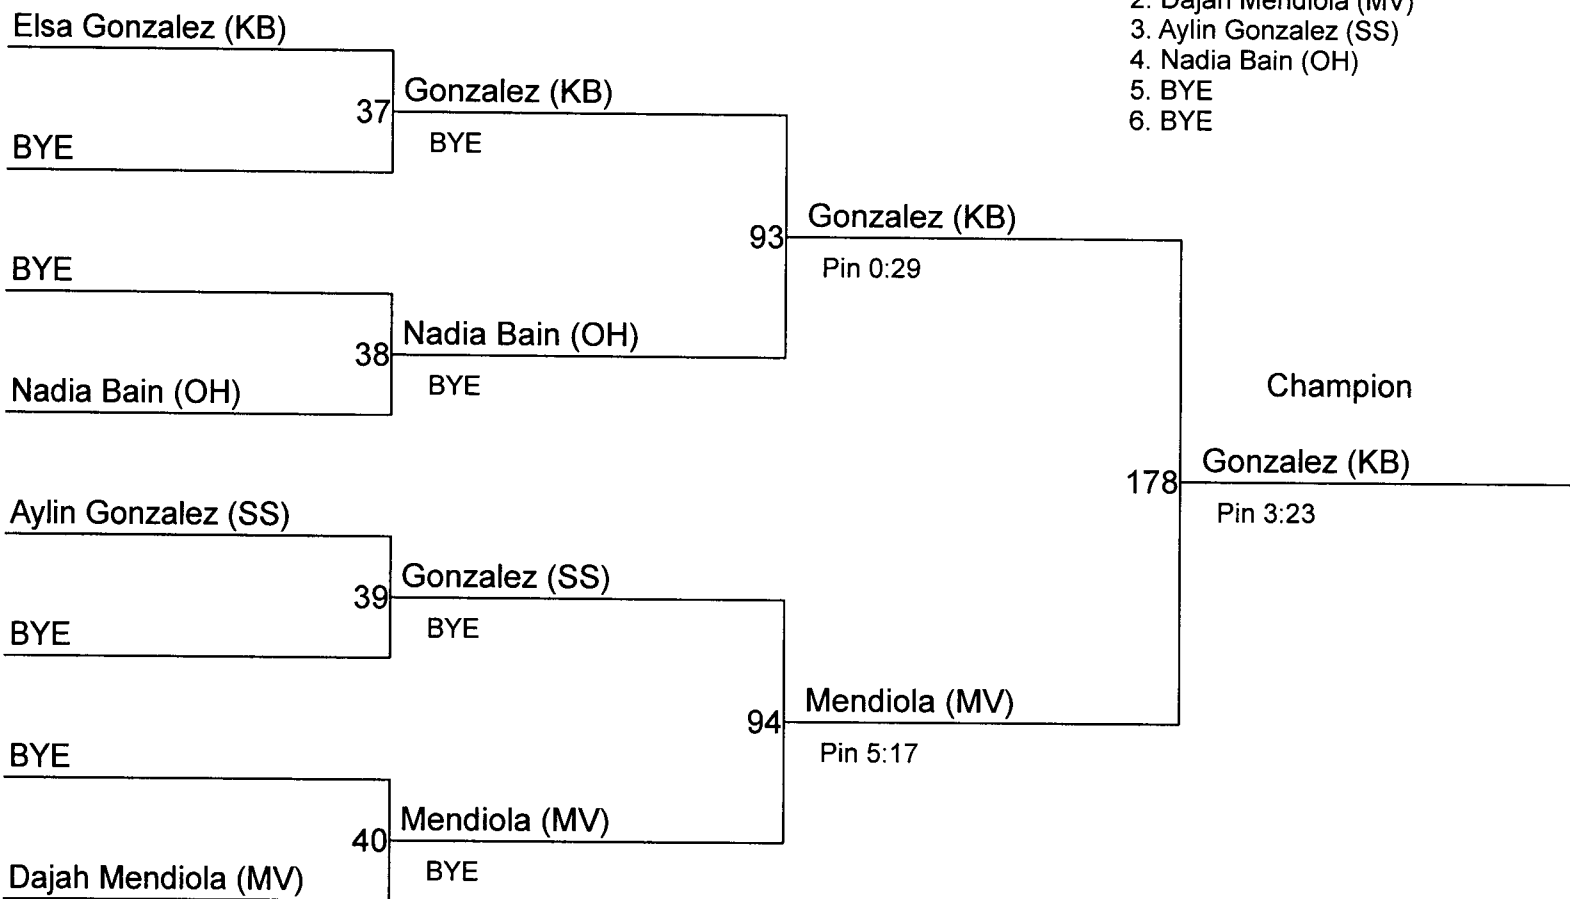

Grandview High School Ladies Invitational

Weight Class : **145**

1. Elsa Gonzalez (KB)
2. Dajah Mendiola (MV)
3. Aylin Gonzalez (SS)
4. Nadia Bain (OH)
5. BYE
6. BYE