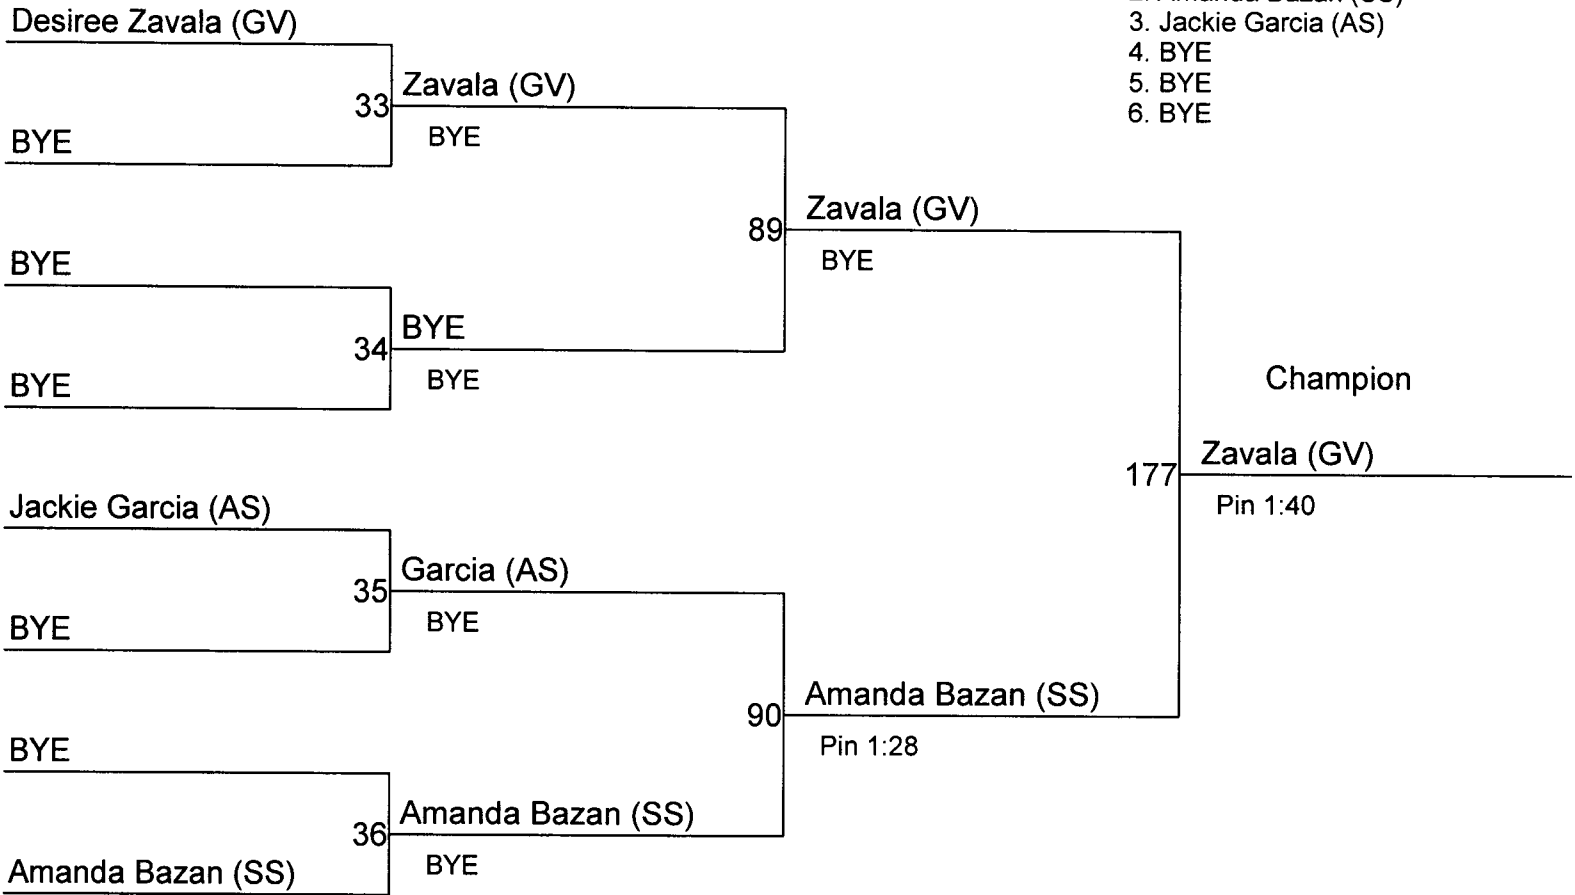

Grandview High School Ladies Invitational

Weight Class : 140

1. Desiree Zavala (GV)
2. Amanda Bazan (SS)
3. Jackie Garcia (AS)
4. BYE
5. BYE
6. BYE