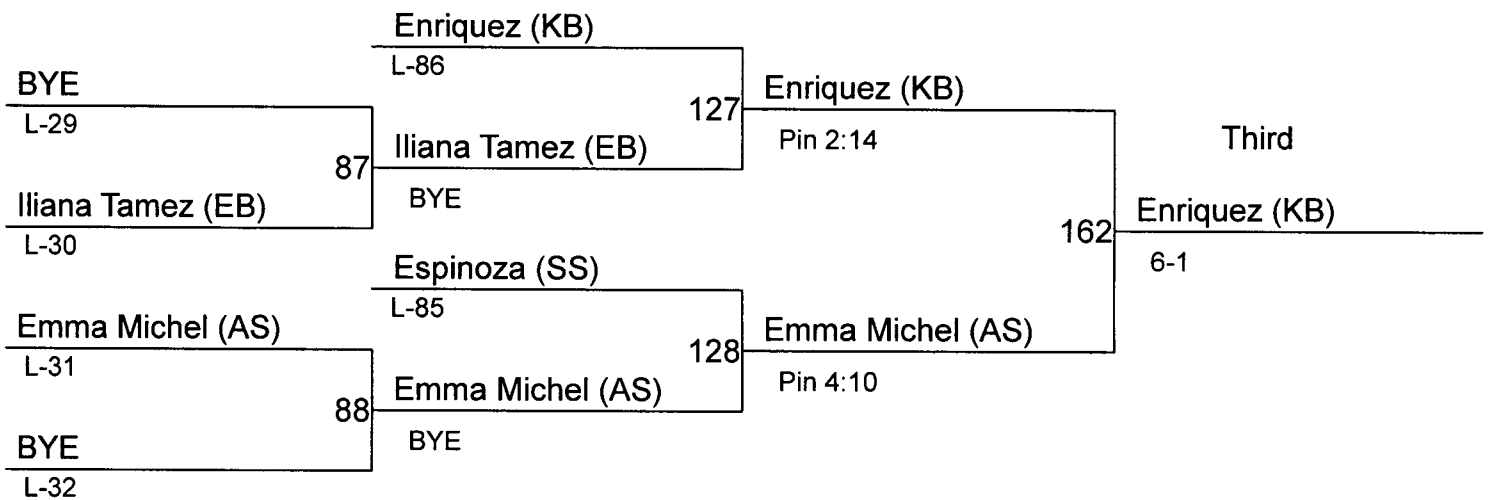

Grandview High School Ladies Invitational

Weight Class : 135

1. Kaylynn Morgan (BB)
2. Kaylee Martinez (OH)
3. Maria Enriquez (KB)
4. Emma Michel (AS)
5. Elizabeth Espinoza (SS)
6. Iliana Tamez (EB)