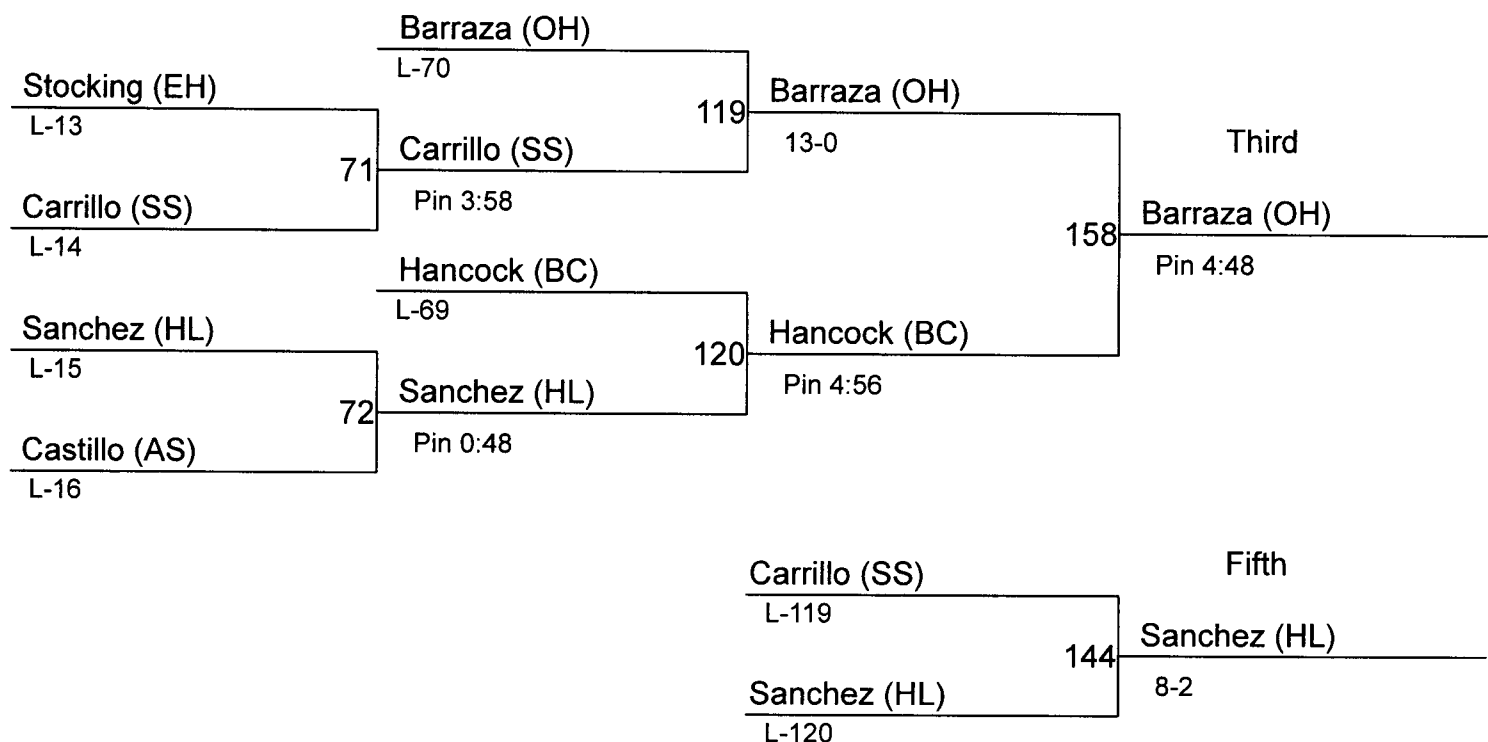

Grandview High School Ladies Invitational

Weight Class : 115

1. Marizza Birrueta (GV)
2. Brenda Reyna (MV)
3. Iyalhye Barraza (OH)
4. Marnie Hancock (BC)
5. Yesenia Sanchez (HL)
6. Alyson Carrillo (SS)