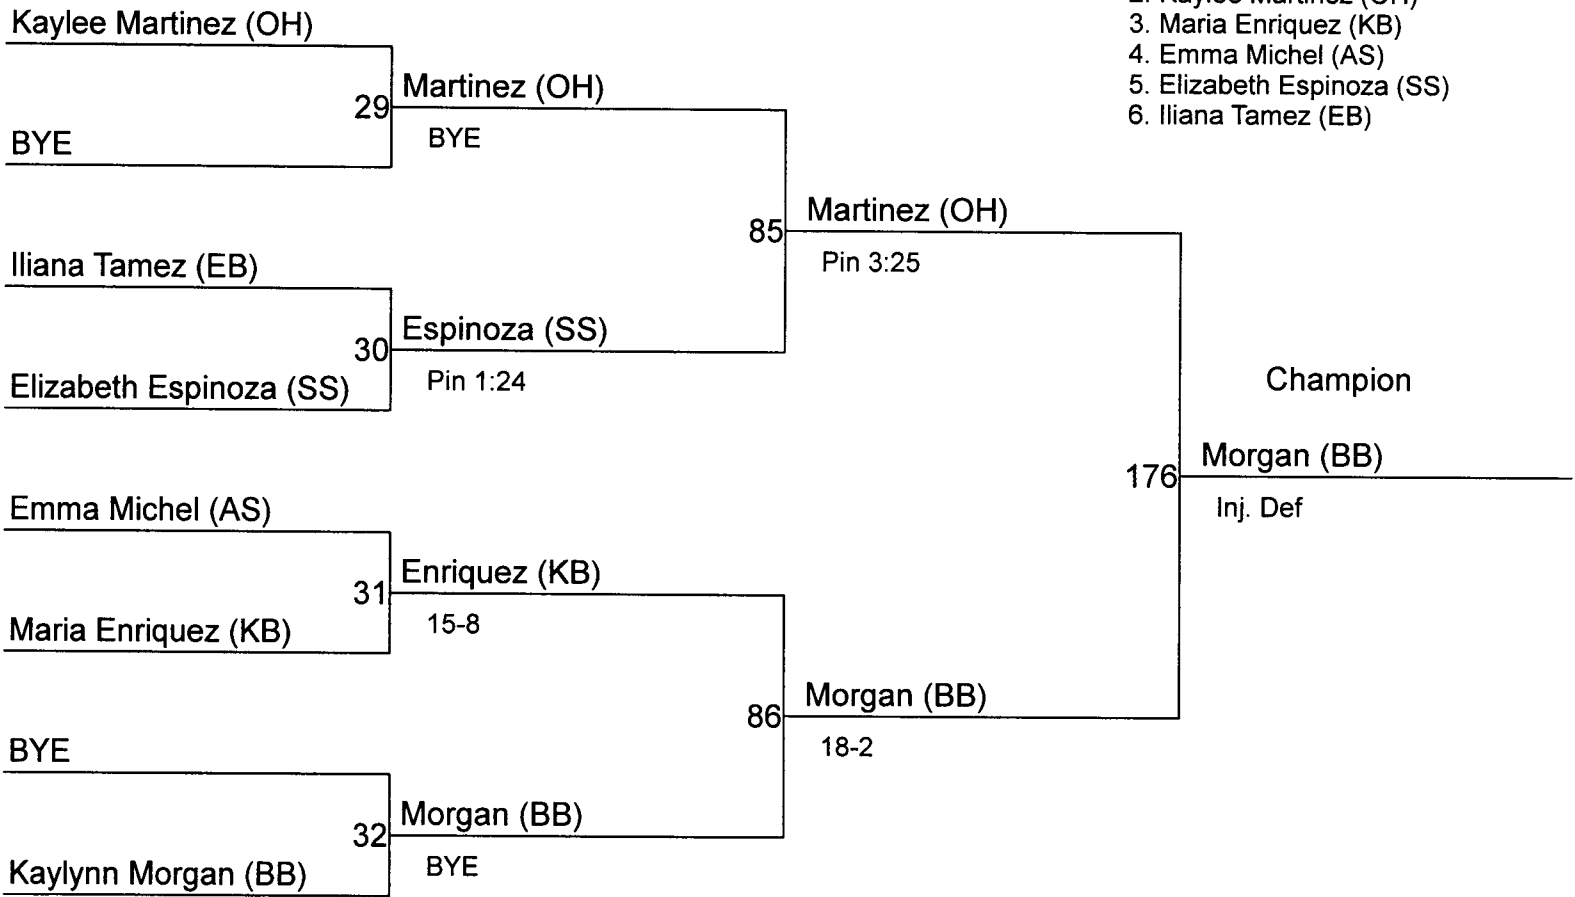

Grandview High School Ladies Invitational

Weight Class : 135

1. Kaylynn Morgan (BB)
2. Kaylee Martinez (OH)
3. Maria Enriquez (KB)
4. Emma Michel (AS)
5. Elizabeth Espinoza (SS)
6. Iliana Tamez (EB)