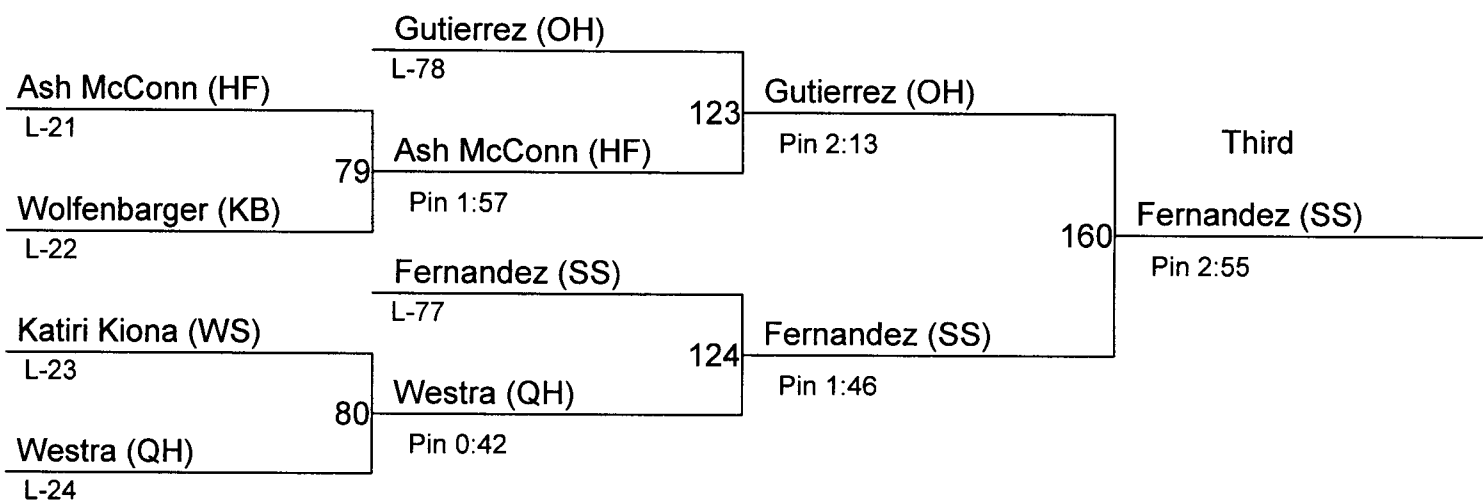

# Grandview High School Ladies Invitational

Weight Class : 125

1. Chloe Spencer (EH)
2. Daisy DeLeon (PR)
3. Stephania Fernandez (SS)
4. Yolanda Gutierrez (OH)
5. Dezarae Westra (QH)
6. Ash McConnell (HF)