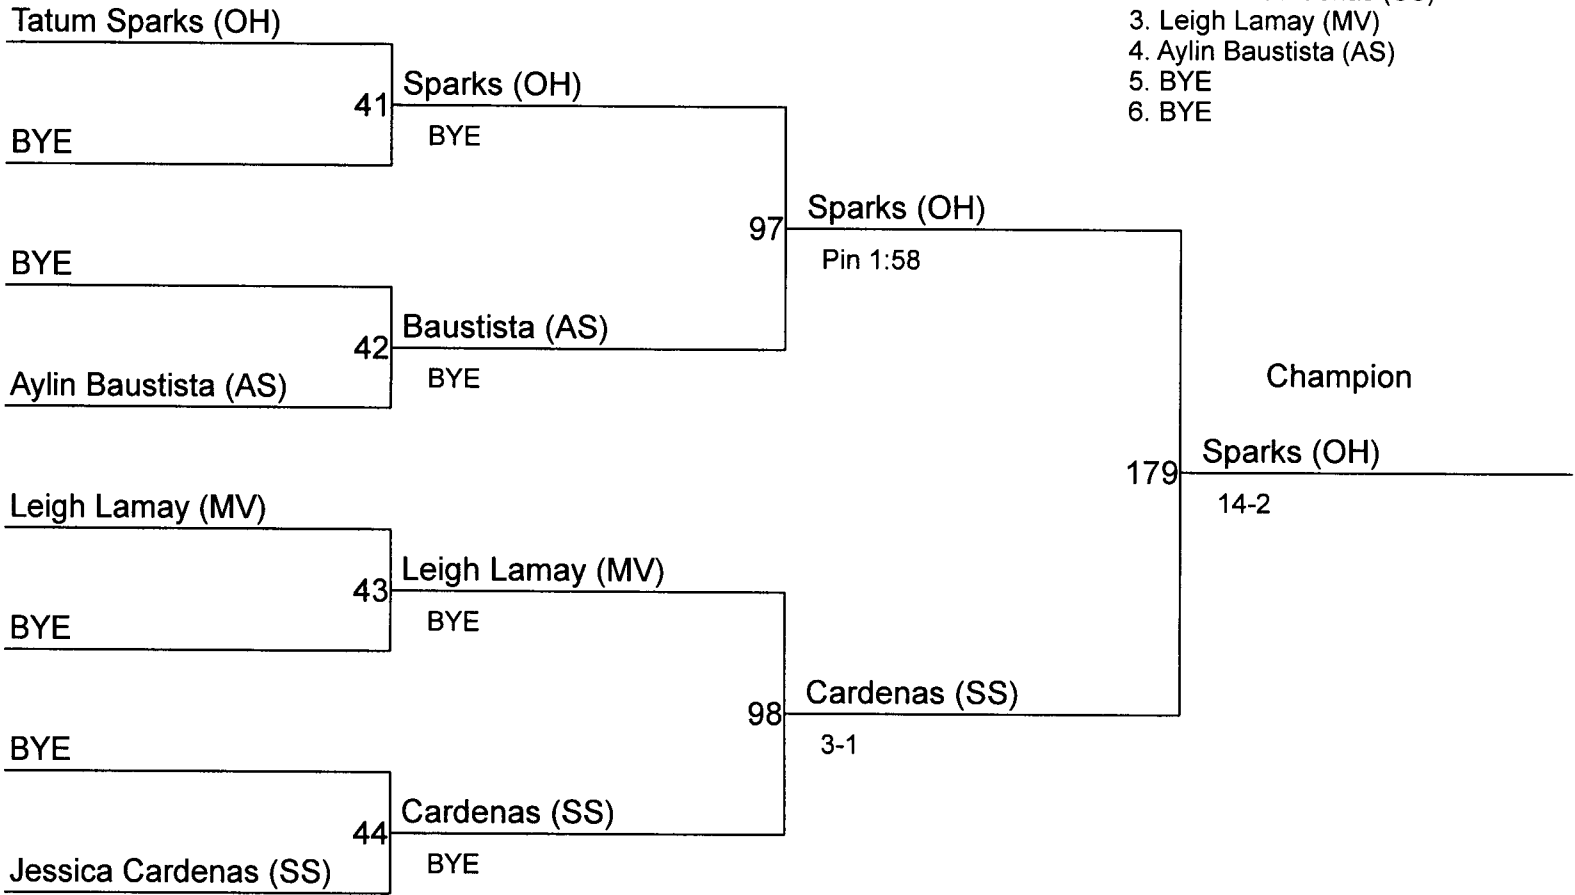

Grandview High School Ladies Invitational

Weight Class : 155

1. Tatum Sparks (OH)
2. Jessica Cardenas (SS)
3. Leigh Lamay (MV)
4. Aylin Baustista (AS)
5. BYE
6. BYE