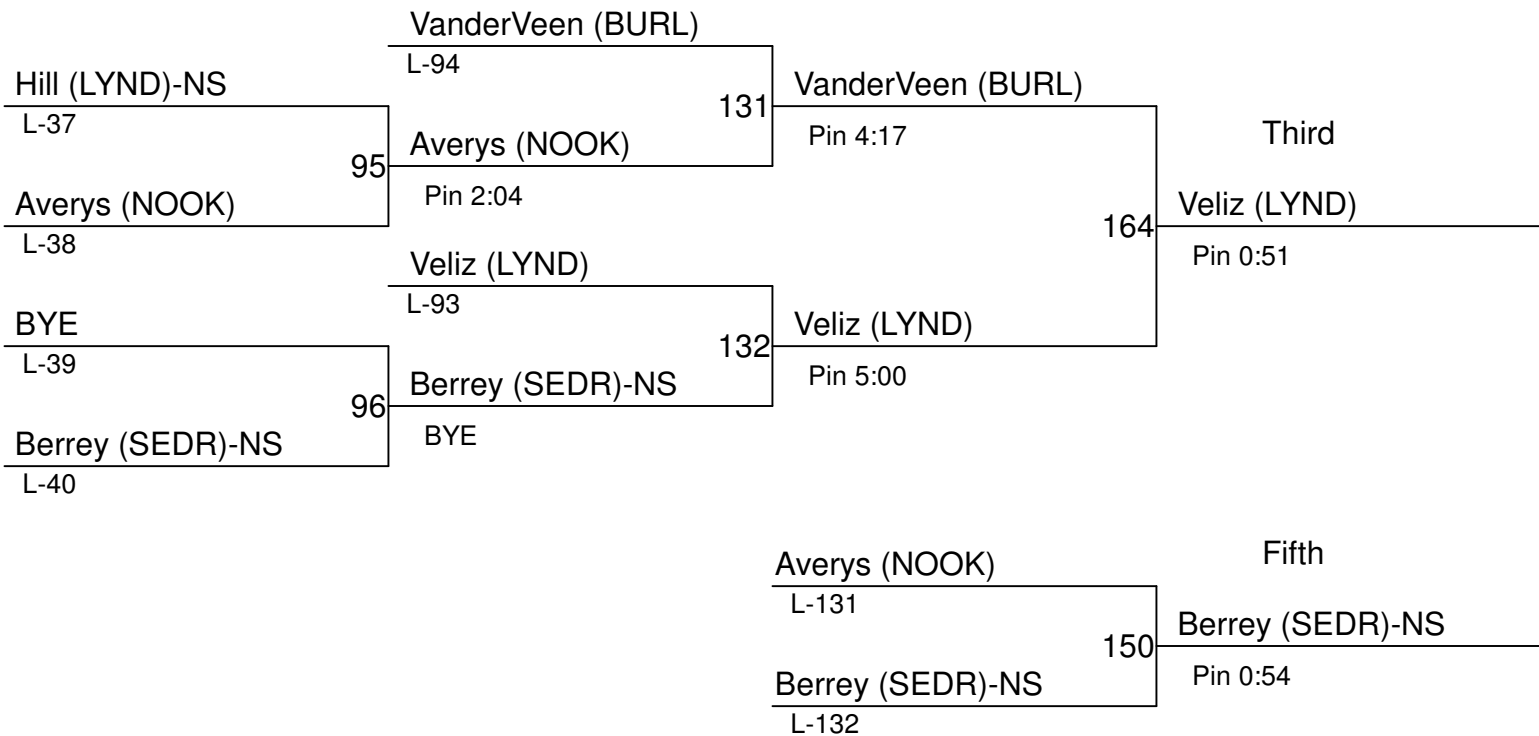

Girls NWC

Weight Class : **145**

1. Rachel Nichols (MTBK)
2. Chloe Ammons (SEDR)
3. Senaida Veliz (LYND)
4. Riley VanderVeen (BURL)
5. Katelyn Berrey (SEDR)-NS
6. Becca Averys (NOOK)