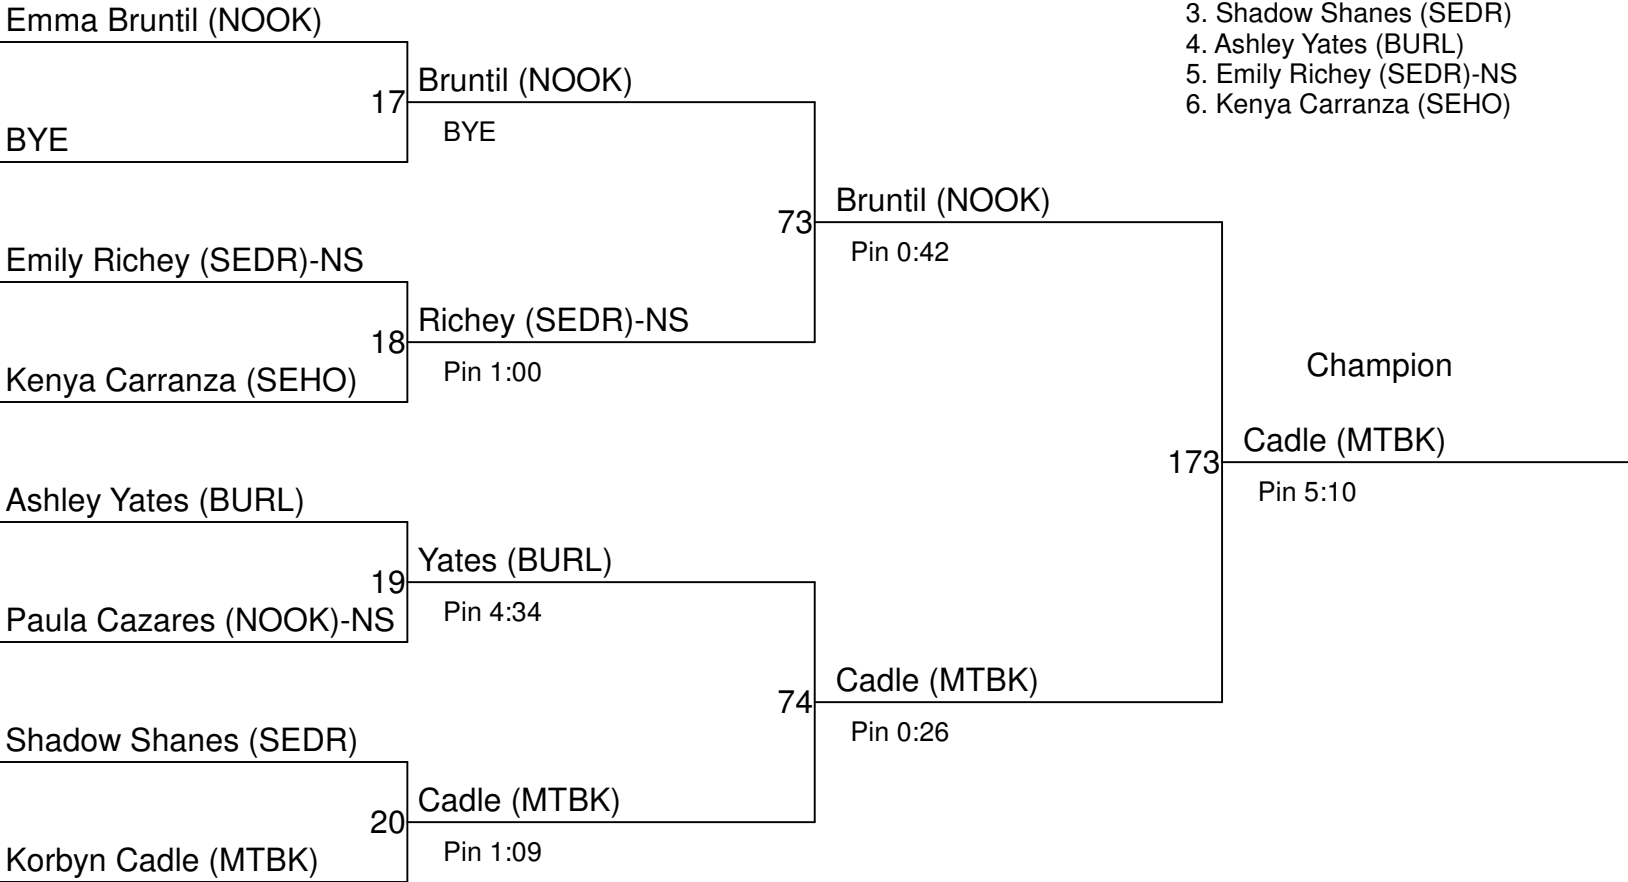

Girls NWC

Weight Class : 120

1. Korbyn Cadle (MTBK)
2. Emma Bruntil (NOOK)
3. Shadow Shanes (SEDR)
4. Ashley Yates (BURL)
5. Emily Richey (SEDR)-NS
6. Kenya Carranza (SEHO)