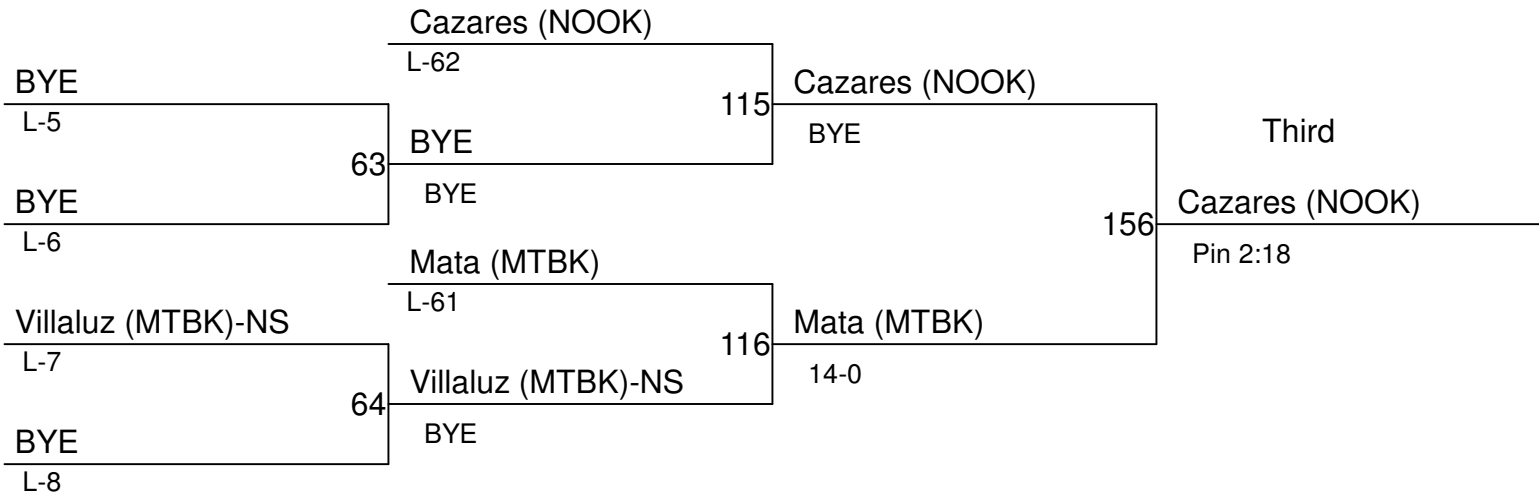

Girls NWC

Weight Class : **105**

1. Emily Gallegos (LYND)
2. Leah Olson (SEDR)
3. Maria Cazares (NOOK)
4. Gabriella Mata (MTBK)
5. Mia Villaluz (MTBK)-NS
6. BYE