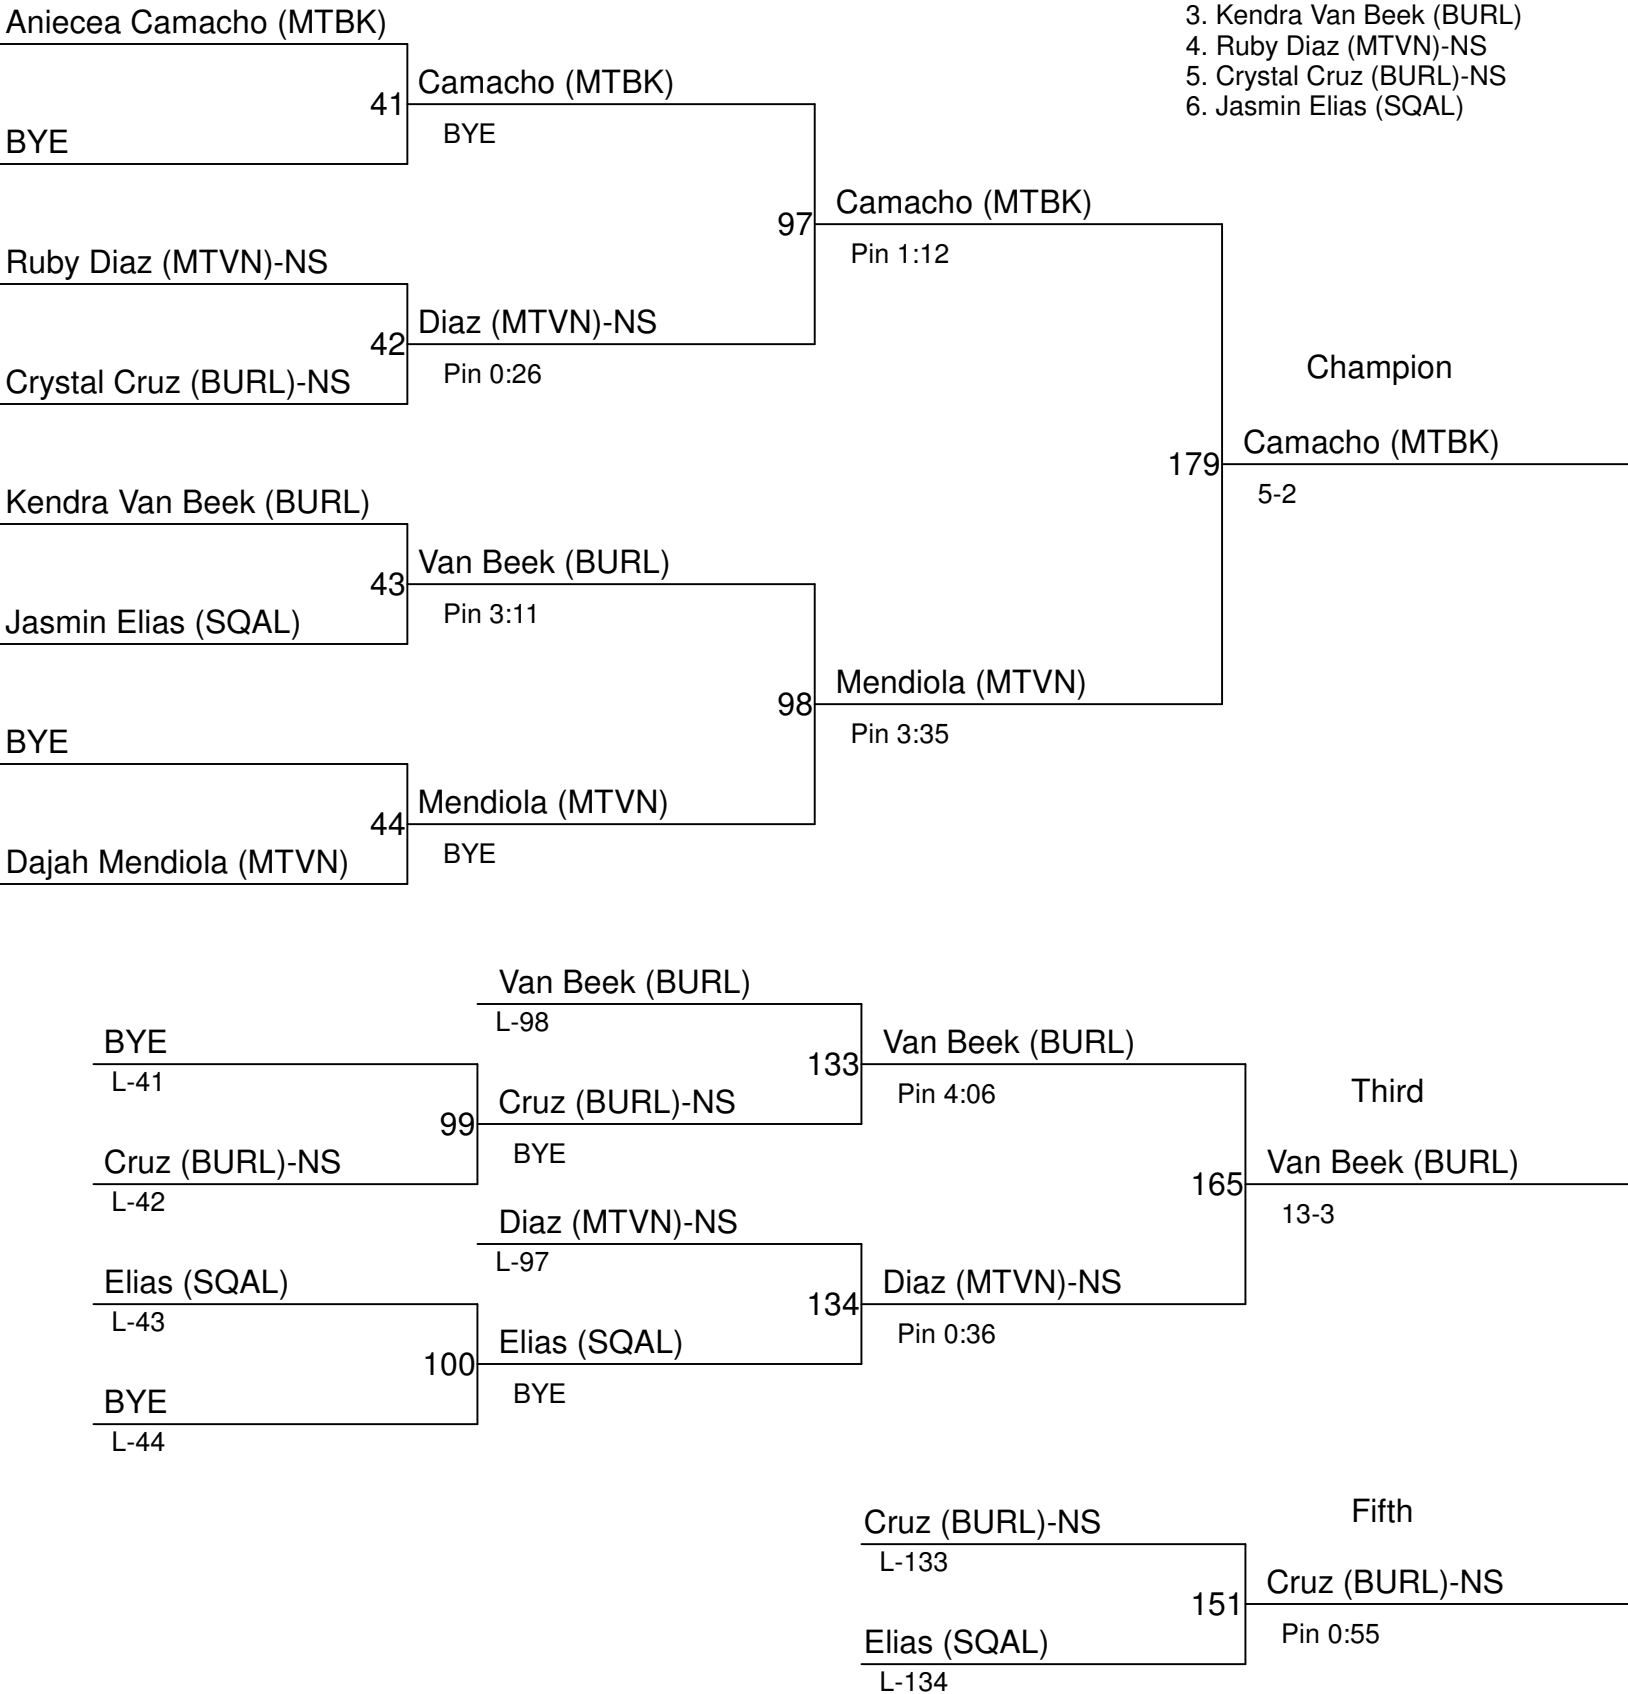

Girls NWC

Weight Class : **155**

1. Aniecea Camacho (MTBK)
2. Dajah Mendiola (MTVN)
3. Kendra Van Beek (BURL)
4. Ruby Diaz (MTVN)-NS
5. Crystal Cruz (BURL)-NS
6. Jasmin Elias (SQAL)