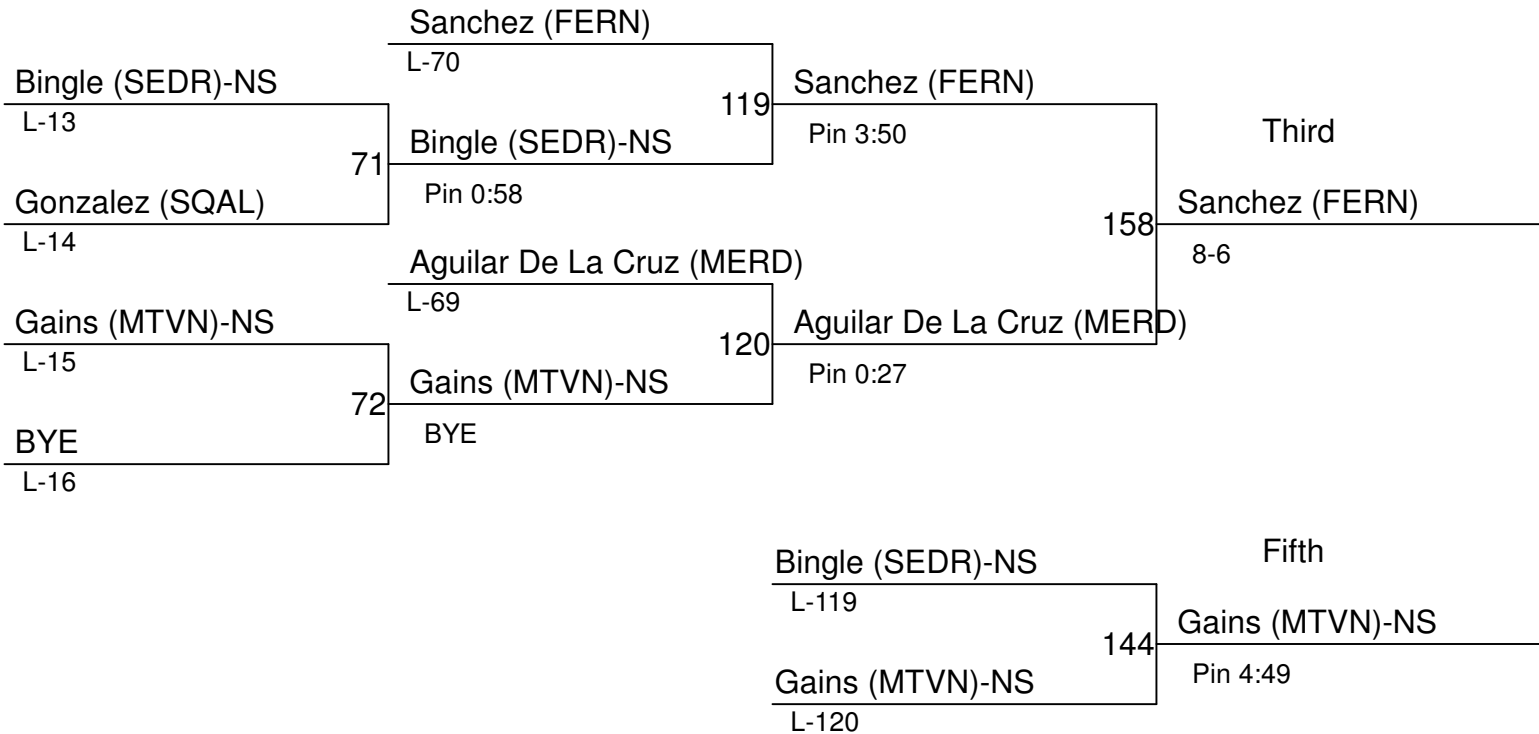

BYE

BYE

Whittern (NOOK)

BYE

Whittern (NOOK)

BYE

Third

118

Fifth

BYE

BYE

BYE

Girls NWC

Weight Class : **115**

1. Brenda Reyna (MTVN)
2. Teracita Shanes (SEDR)
3. Diana Sanchez (FERN)
4. Julie Aguilar De La Cruz (MERD)
5. Kaylee Gains (MTVN)-NS
6. Miranda Bingle (SEDR)-NS