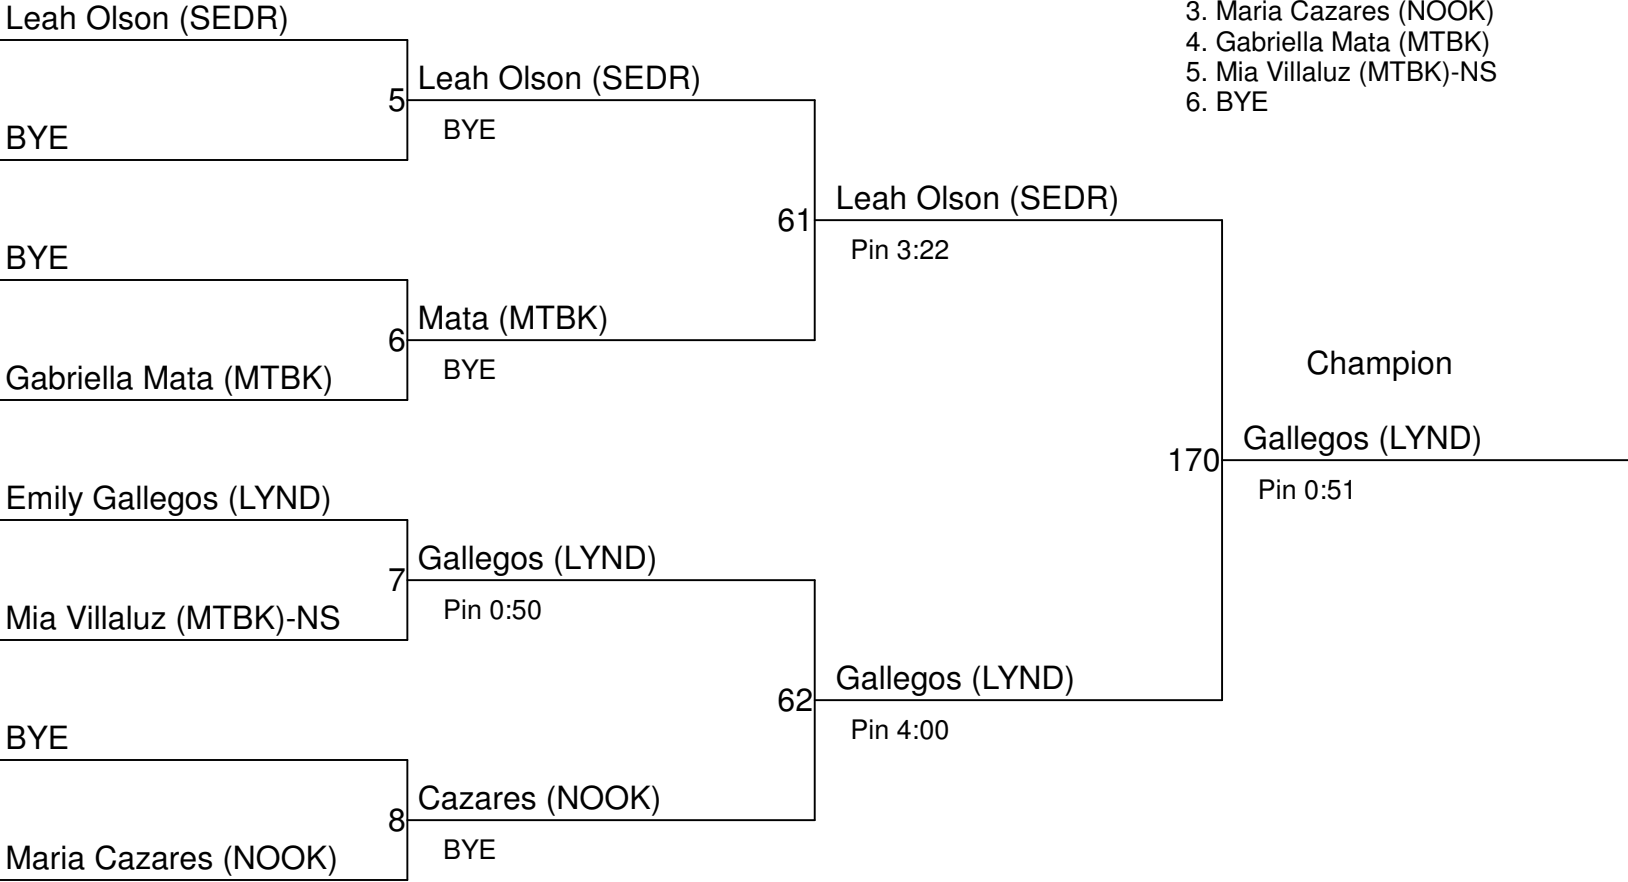

Girls NWC

Weight Class : **100**

1. Michelle Mata (MTBK)
2. Kaylyn Barnes (SEDR)
3. Yazmin SanJuan (NOOK)
4. Anelic Ledezma (MTVN)
5. Crystal Cruz (LYND)
6. Arlethe Montiel (BURL)

Girls NWC

Weight Class : **105**

1. Emily Gallegos (LYND)
2. Leah Olson (SEDR)
3. Maria Cazares (NOOK)
4. Gabriella Mata (MTBK)
5. Mia Villaluz (MTBK)-NS
6. BYE

Girls NWC

Weight Class : **110**

- 1. Nicole Whittern (NOOK)
- 2. Melissa Ortiz (SQAL)
- 3. BYE
- 4. BYE
- 5. BYE
- 6. BYE