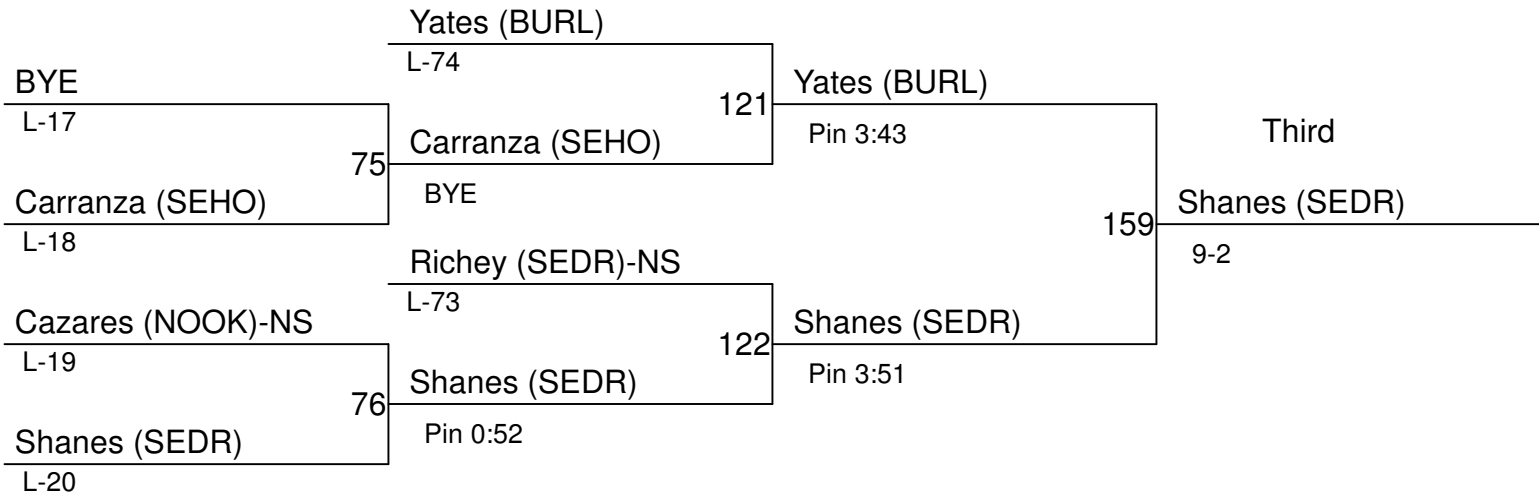

Girls NWC

Weight Class : 120

1. Korbyn Cadle (MTBK)
2. Emma Bruntil (NOOK)
3. Shadow Shanes (SEDR)
4. Ashley Yates (BURL)
5. Emily Richey (SEDR)-NS
6. Kenya Carranza (SEHO)