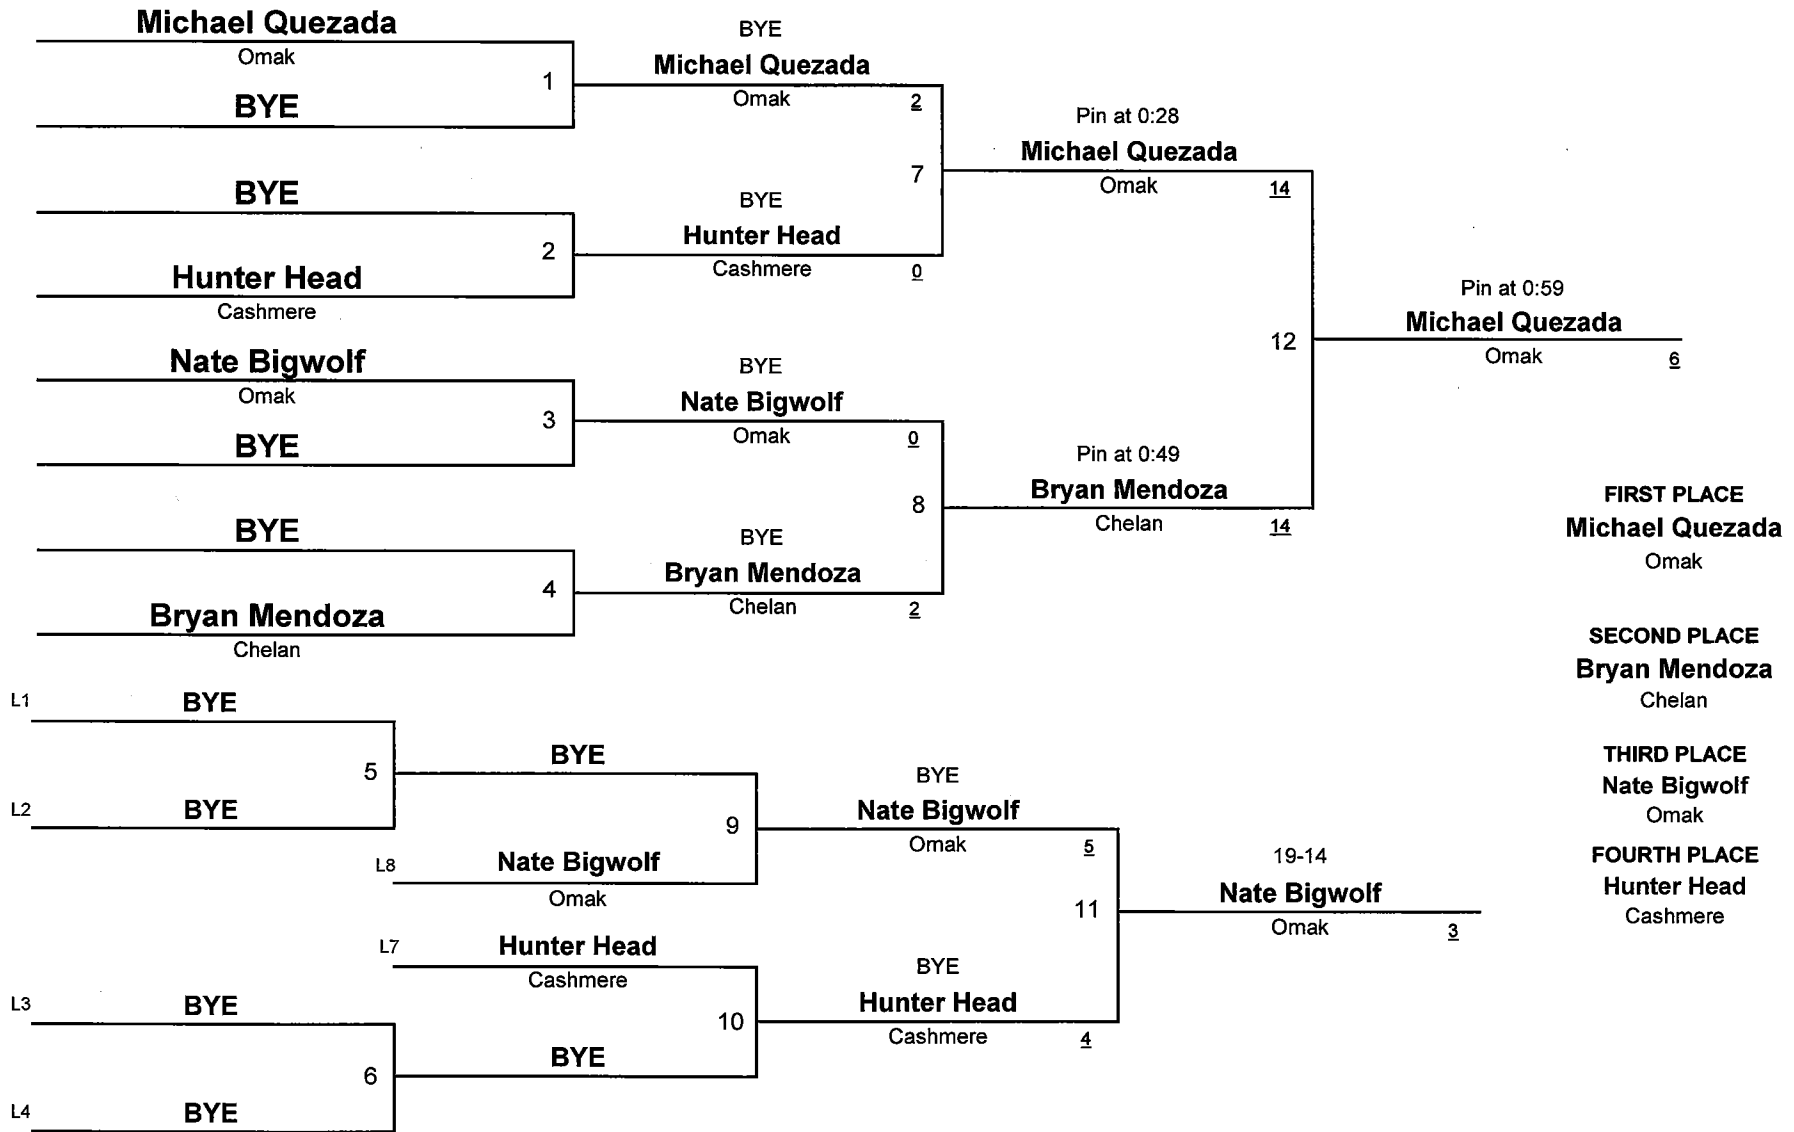

HIGH SCHOOL

DIVISION

220

WEIGHT

2015 District 6 Wrestling Tournament

February 7, 2015