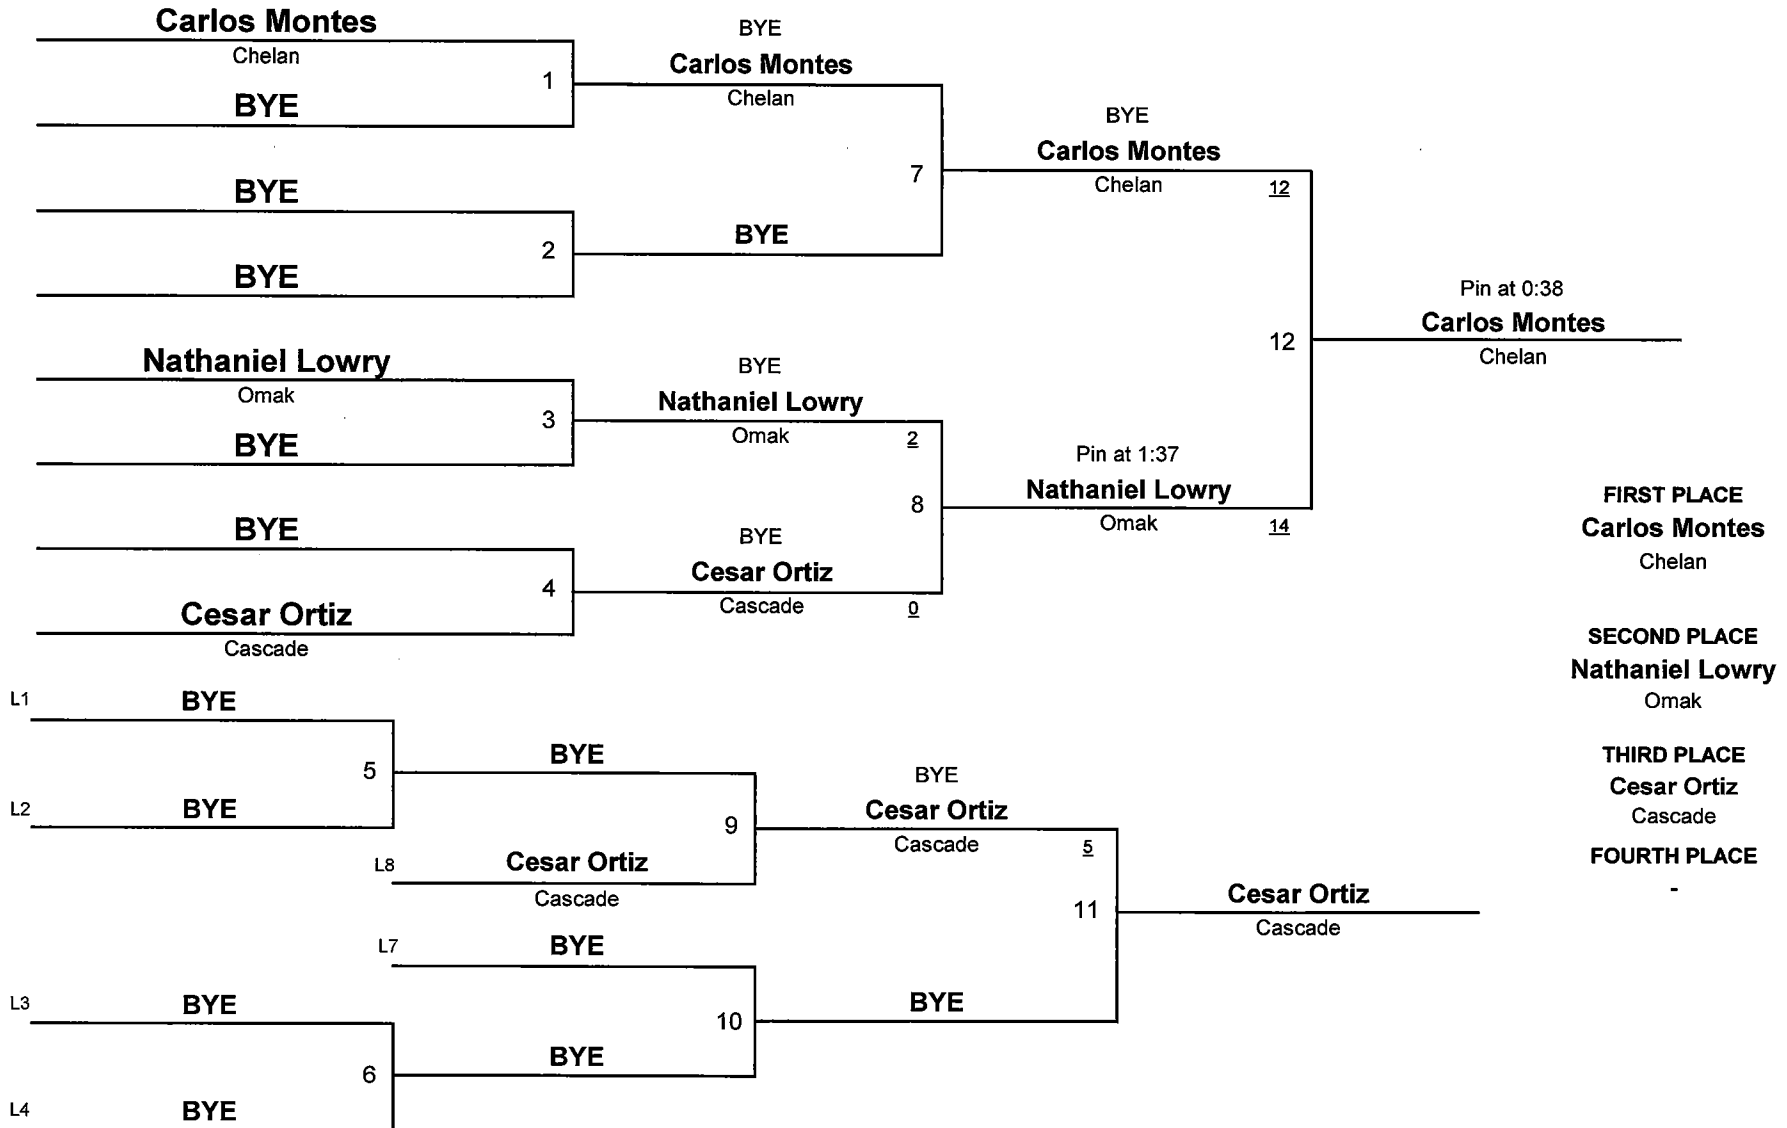

# 2015 District 6 Wrestling Tournament

February 7, 2015

**HIGH SCHOOL**

DIVISION

**285**

WEIGHT

**2015 District 6 Wrestling Tournament**

February 7, 2015