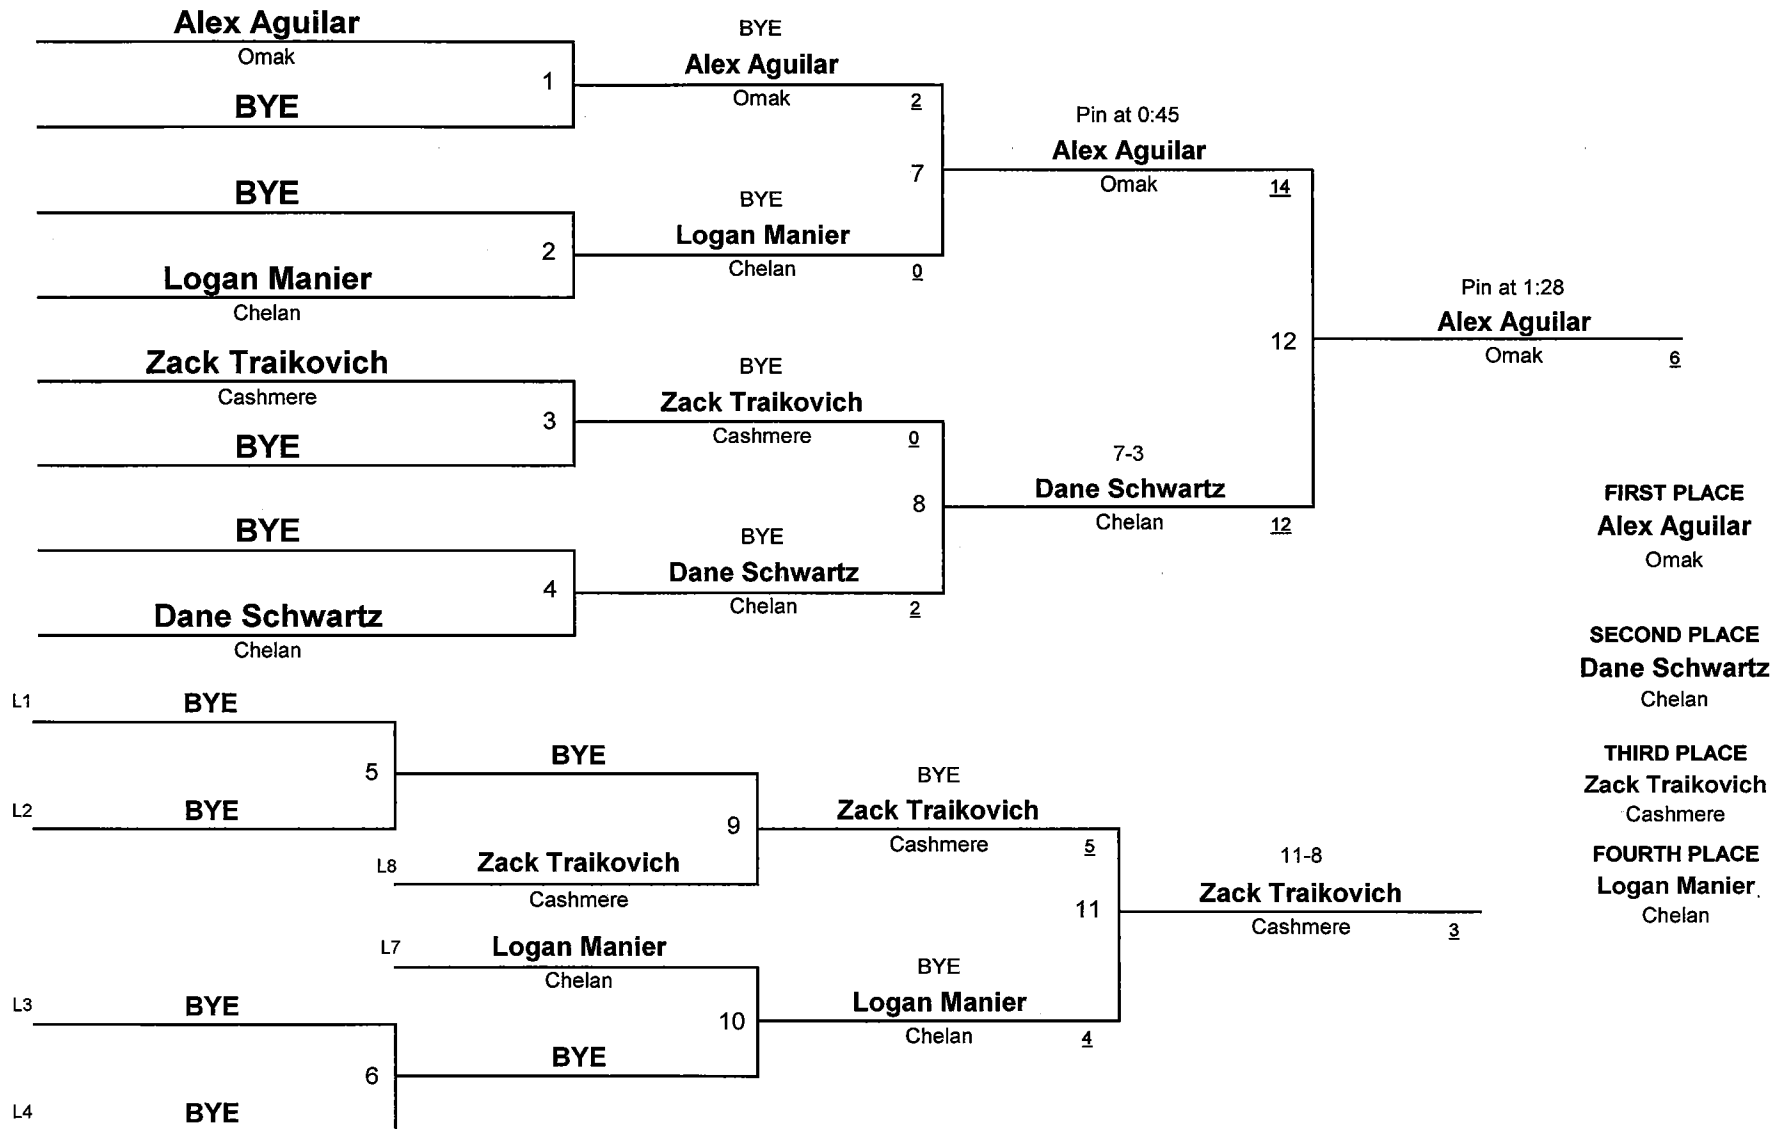

HIGH SCHOOL

160

2015 District 6 Wrestling Tournament

DIVISION

WEIGHT

February 7, 2015