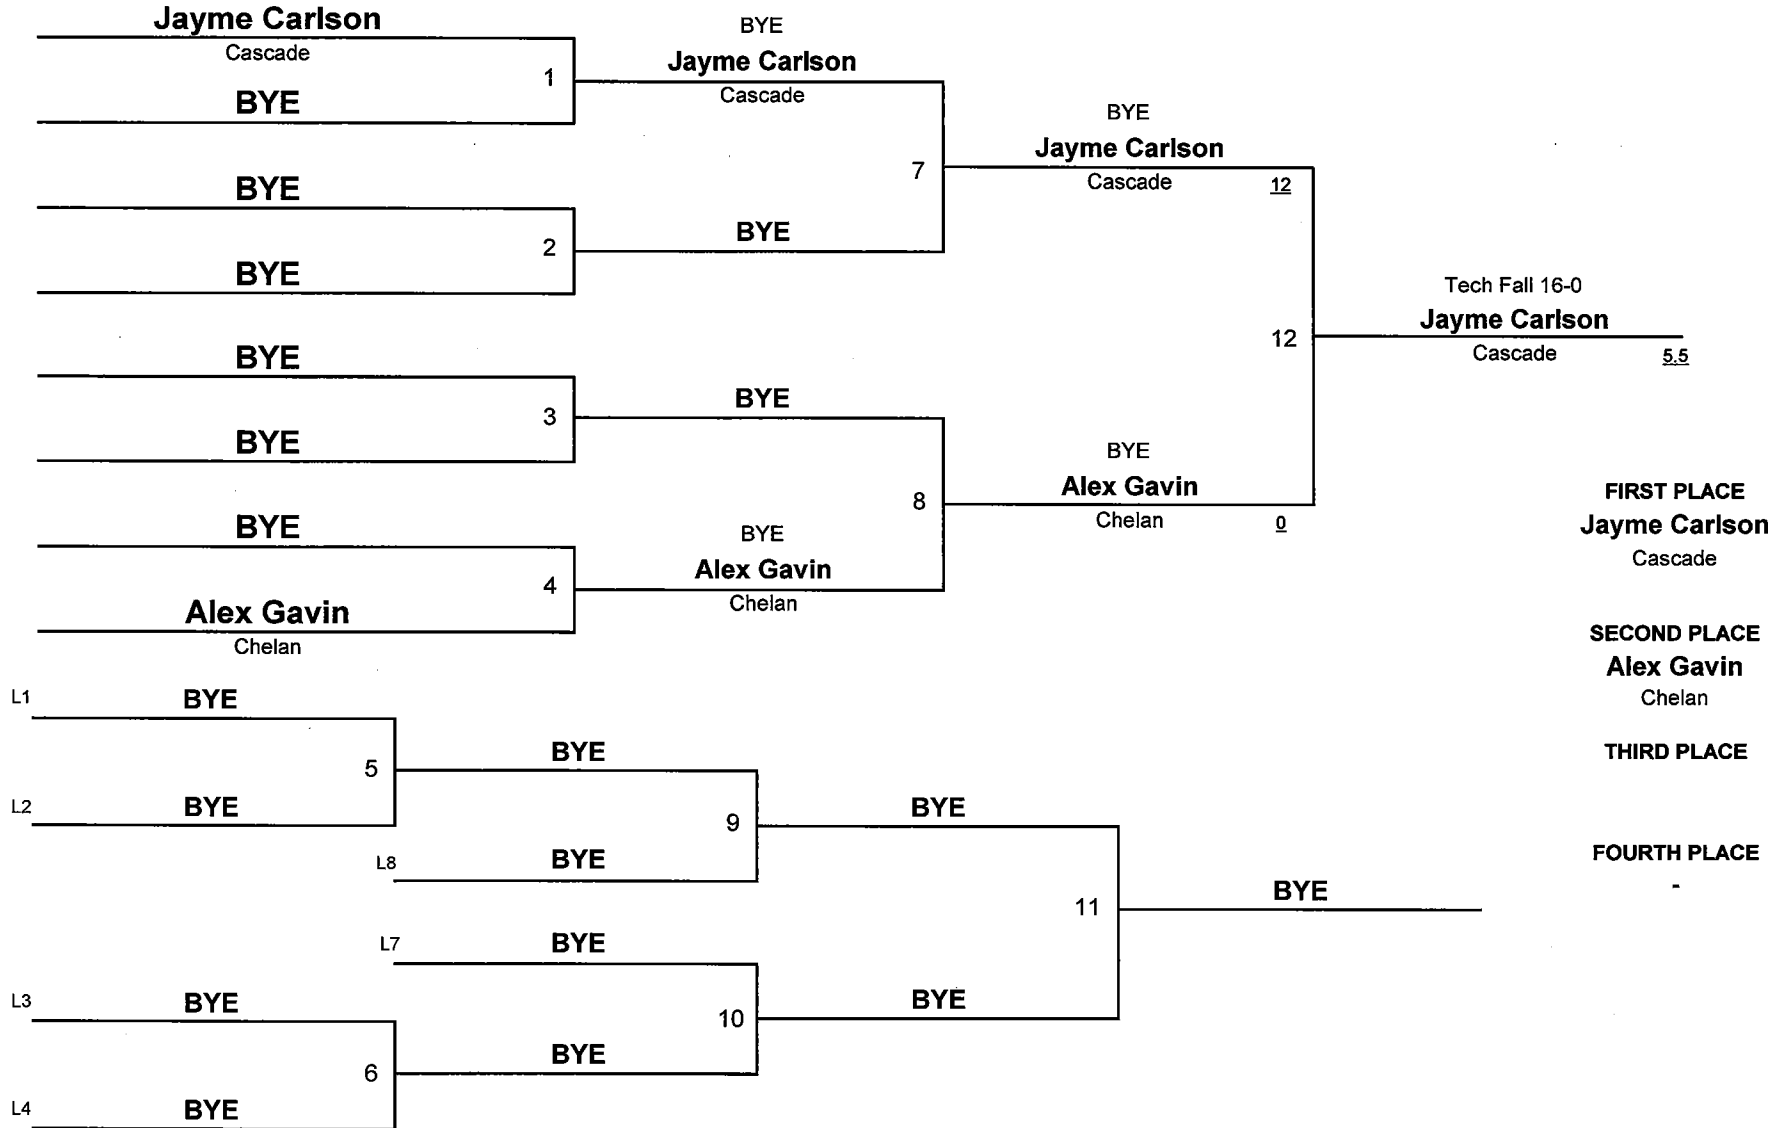

HIGH SCHOOL

DIVISION

106

WEIGHT

2015 District 6 Wrestling Tournament

February 7, 2015