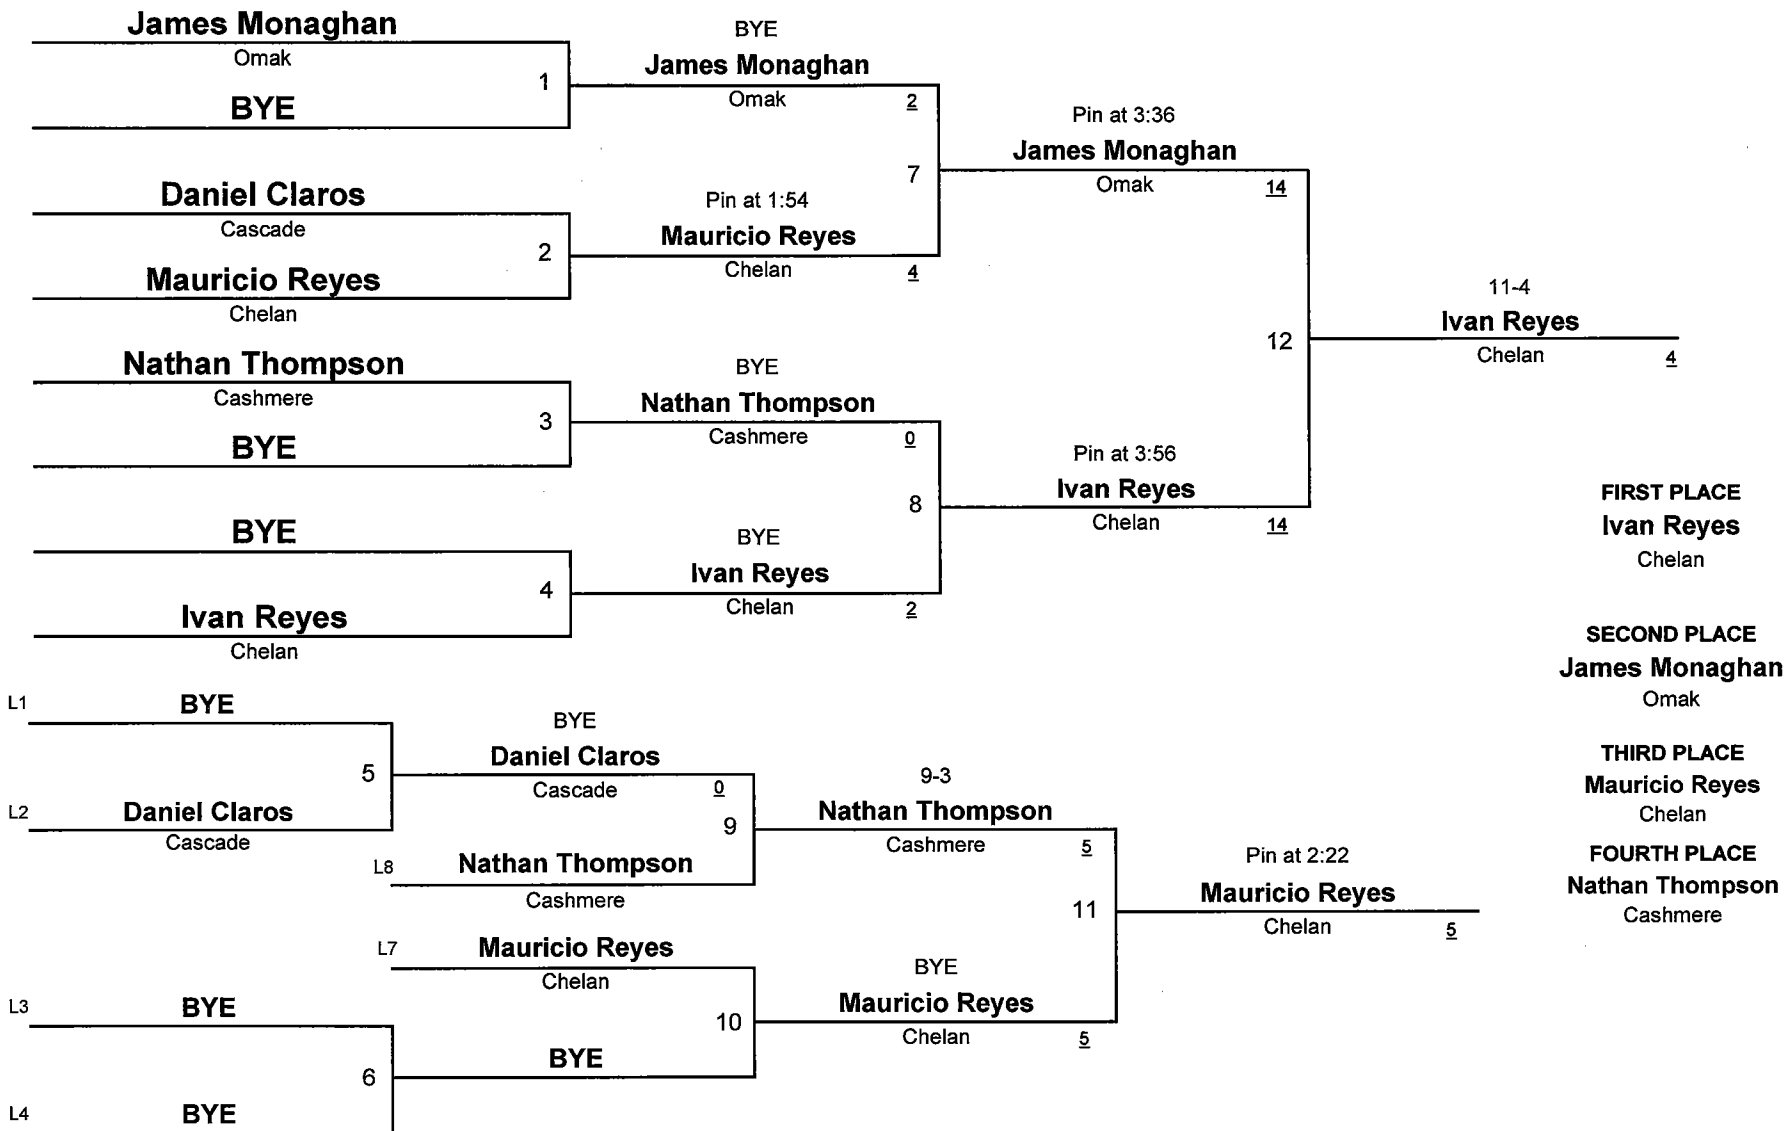

HIGH SCHOOL

126

2015 District 6 Wrestling Tournament

DIVISION

WEIGHT

February 7, 2015