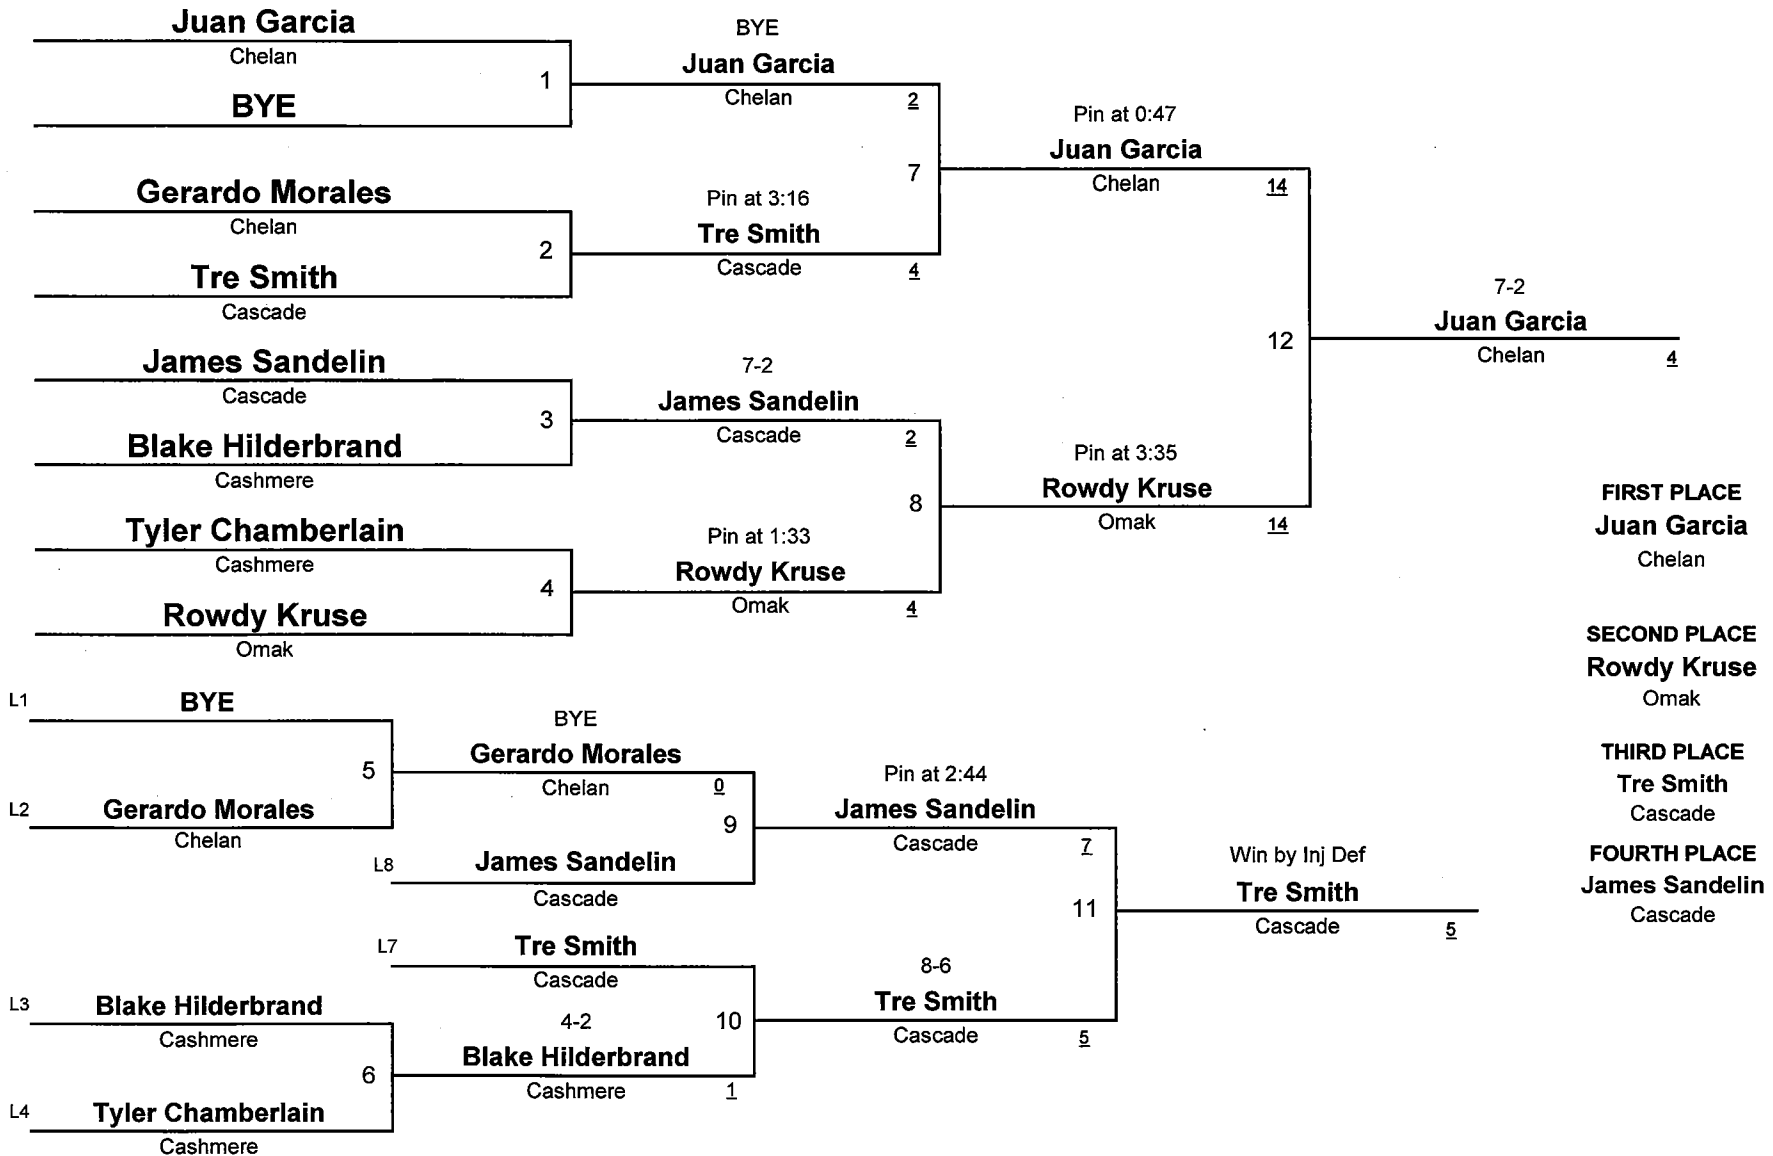

HIGH SCHOOL

170

2015 District 6 Wrestling Tournament

DIVISION

WEIGHT

February 7, 2015