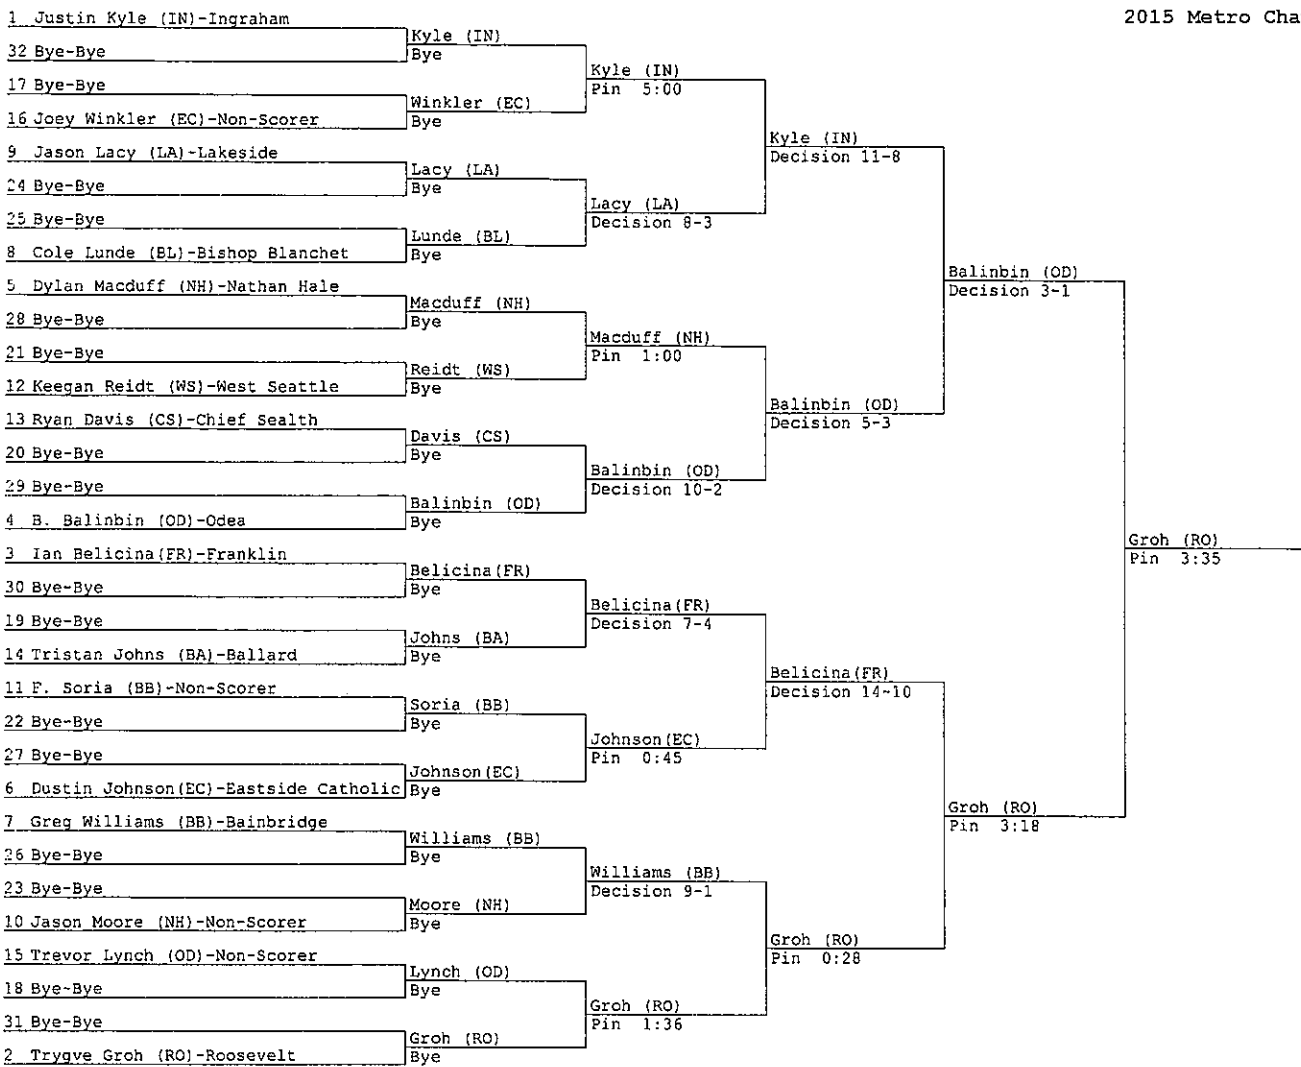

Kyle (IN)
Williams (BB) Kyle (IN)
Decision 3-2

Lynch (OD)
Davis (CS) Davis (CS)
Decision 12-3

Lacy (LA)
Macduff (NH) Macduff (NH)
Default
Johnson (EC) Johnson (EC)
Decision 10-5
Winkler (EC) Pin 1:53