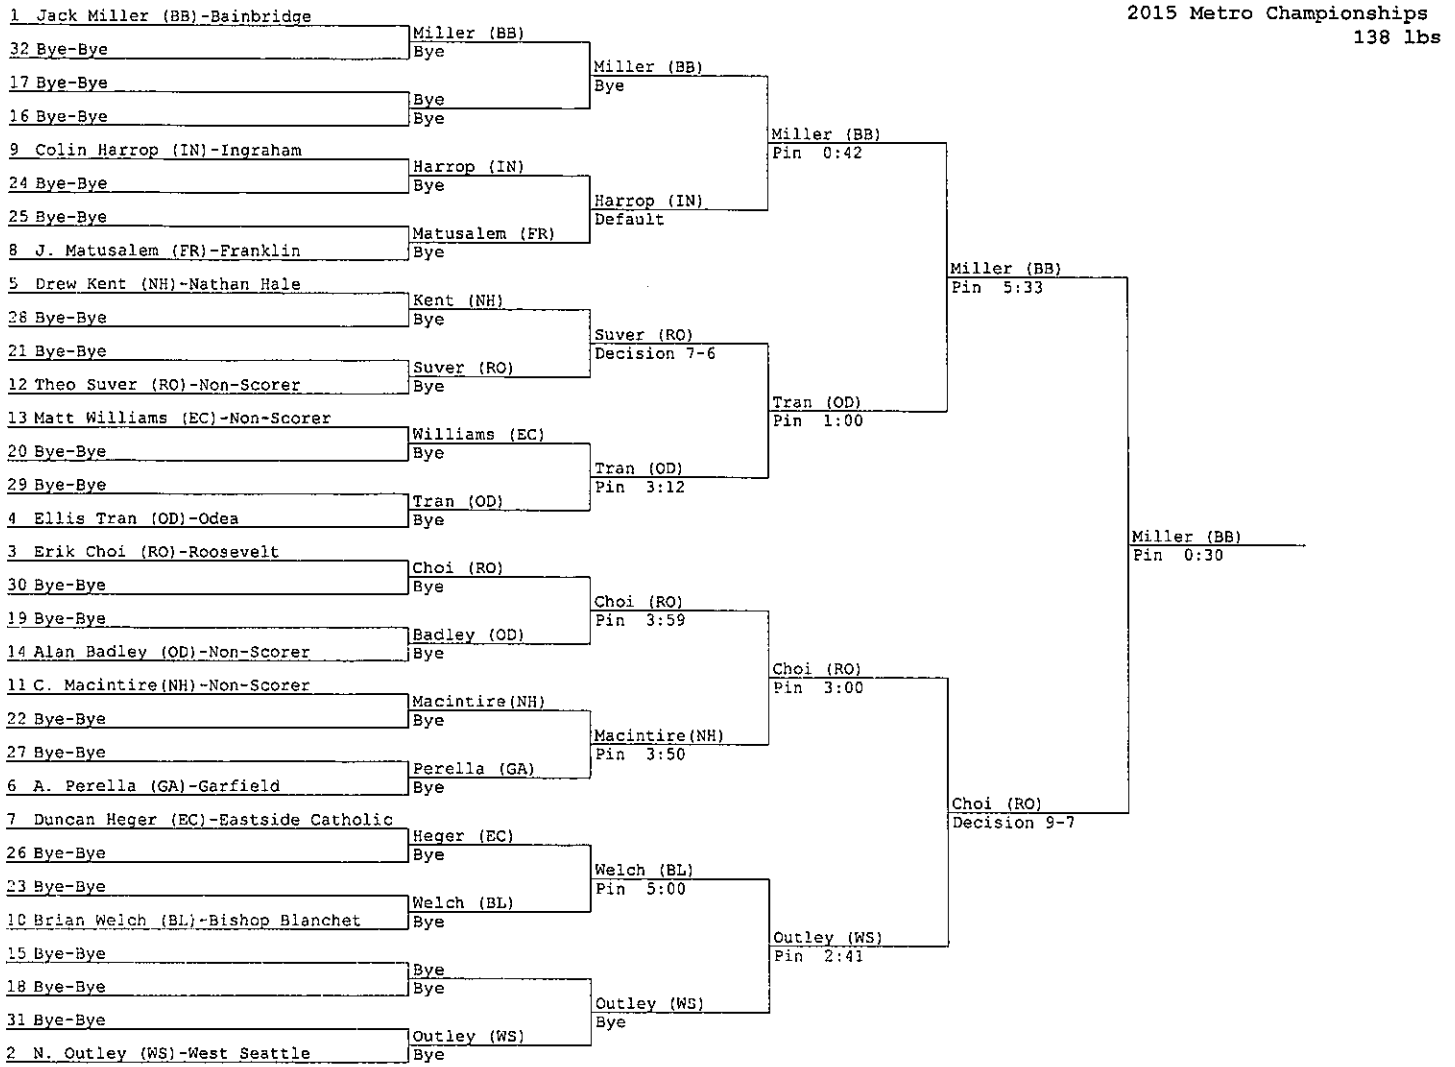

Badley (OD)
Outley (WS) Outley (WS)
Decision 15-11

Heger (EC)
Williams (EC) Heger (EC)
Pin 1:43

Harrop (IN)
Suver (RO) Harrop (IN)
Pin 3:25
Macintire (NH) Harrop (IN)
Pin 2:03
Matusalem (FR) Default