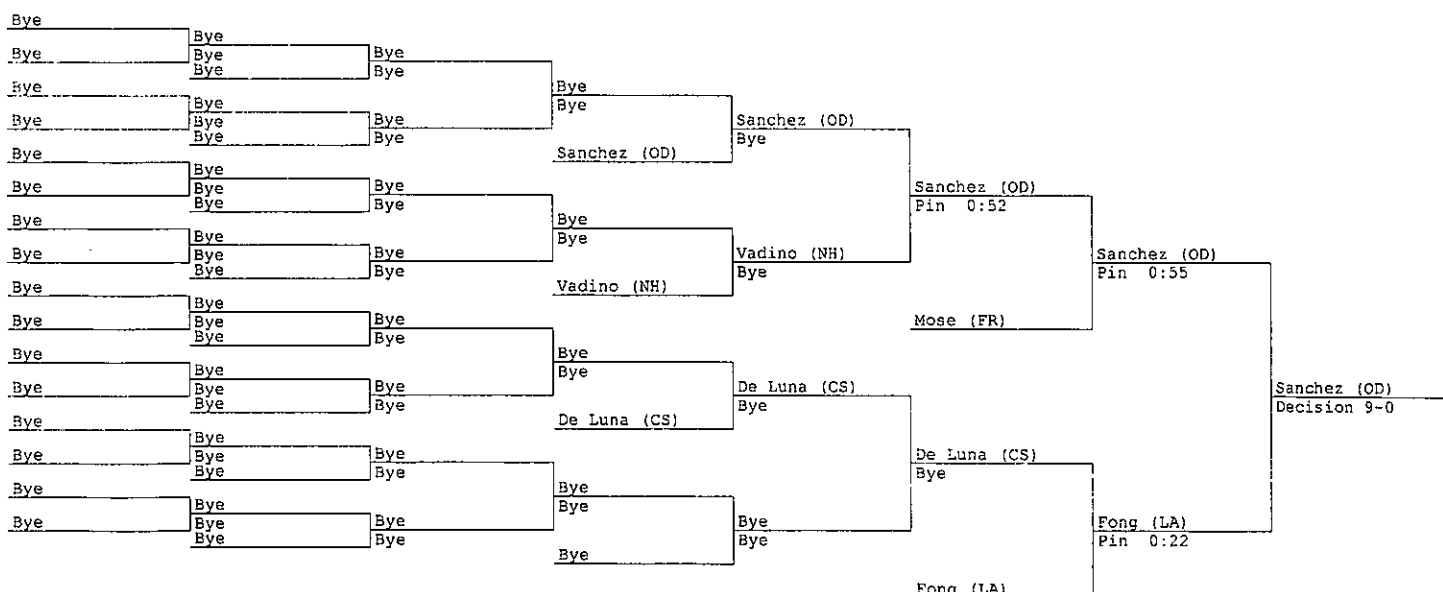

2015 Metro Championships
195 lbs