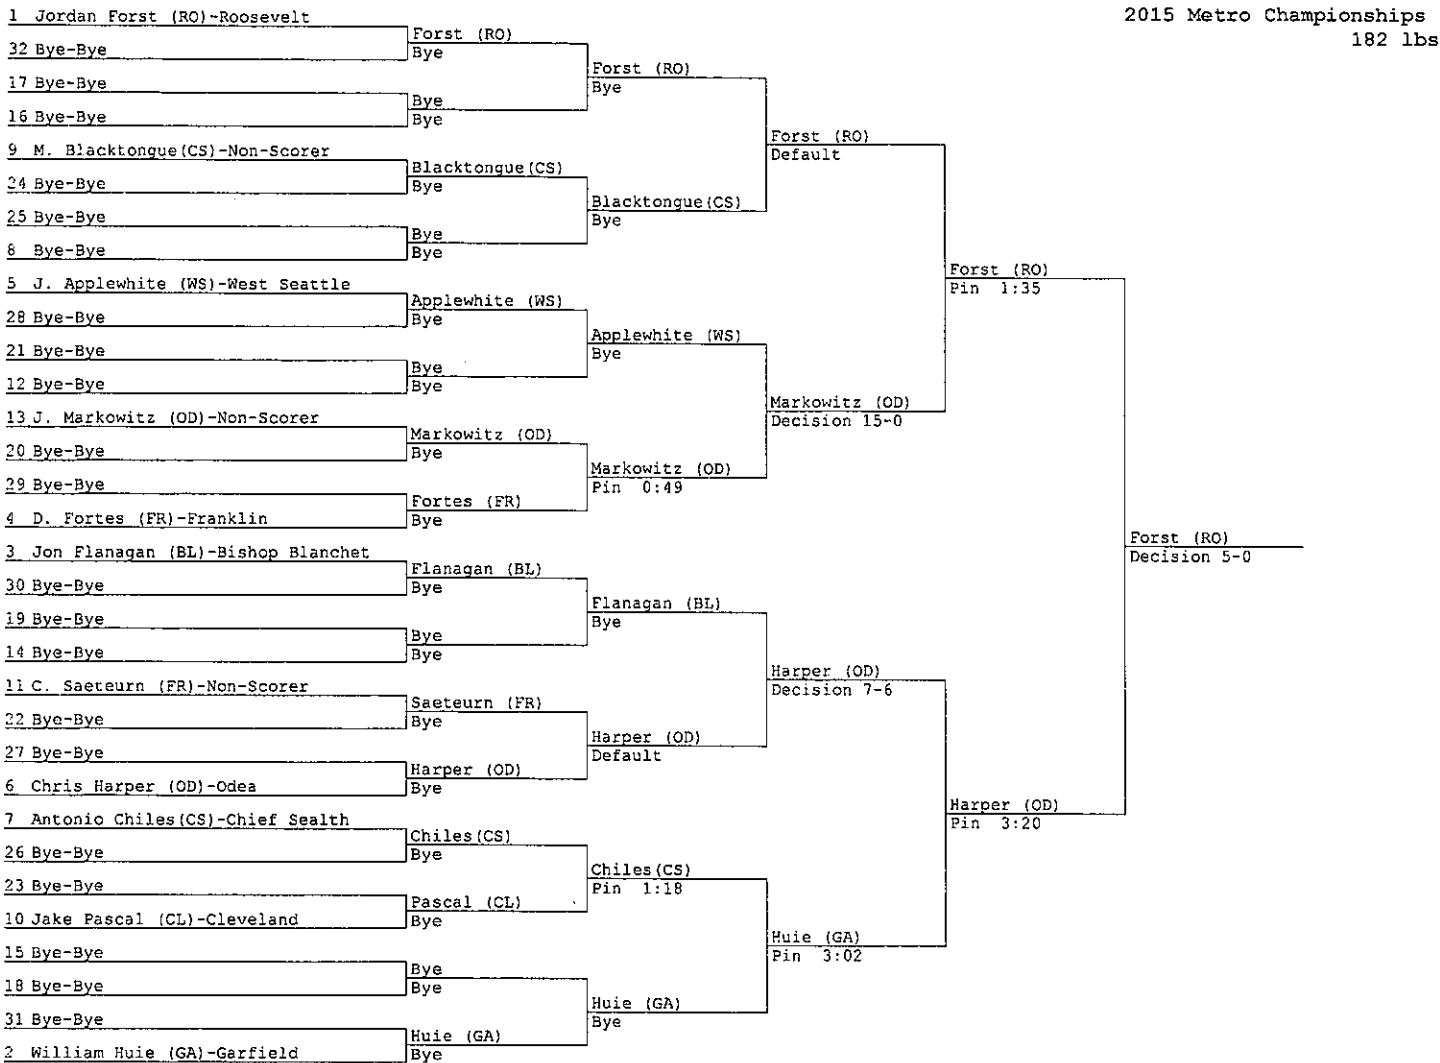

Brown (LA)

Topham (BB)
Decision 15-0

Dickenson (RO)
Decision 6-5

Dickenson (RO)
Decision 12-7

Flones (OD)
Pin 1:58

Flones (OD)
Decision 4-2

Applewhite (WS) vs Huie (GA)
Huie (GA) Decision 15-7

Flanagan (BL) vs Flanagan (BL)
Flanagan (BL) Default