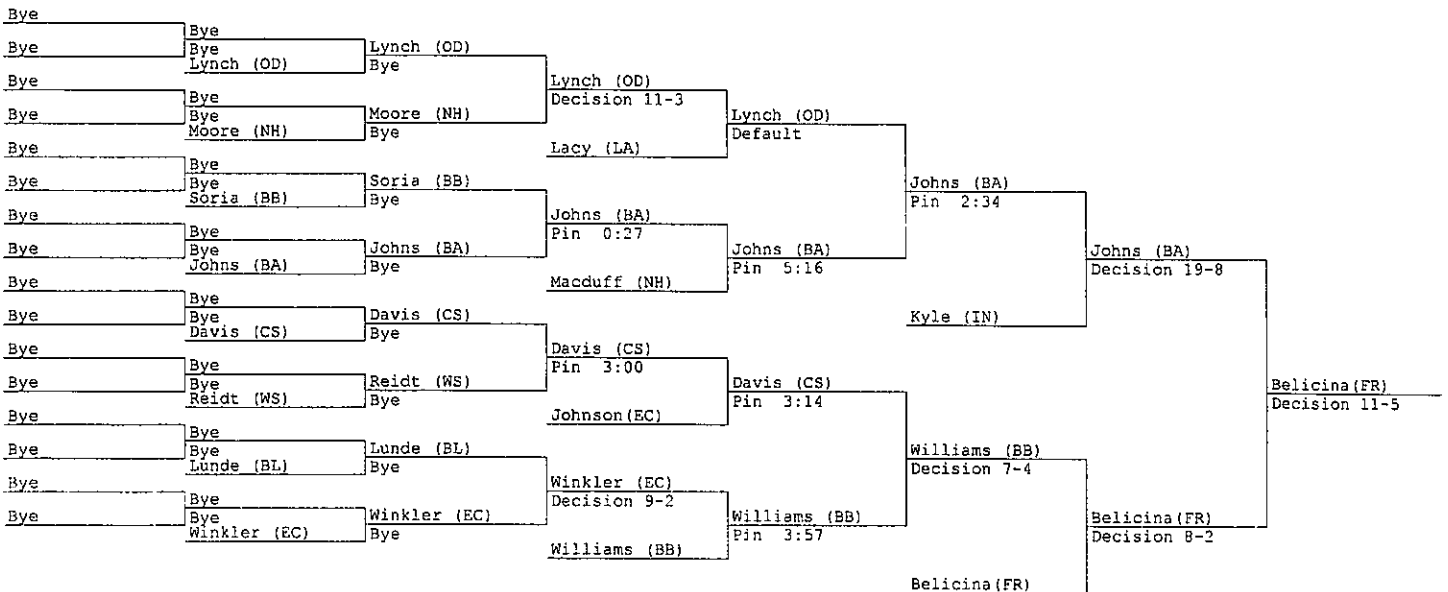

Tran (WS)
Tran (WS)
Decision 9-5

Blackstone (RO)
Farah (RB)
Decision 17-5

Chan (FR)
Newton (CL)
Newton (CL)
Default
Salazar (RB)
Pin 5:47
Bui (CS)
Salazar (RB)
Salazar (RB)
Pin 2:43

Nasir (NH) vs. Kriesberg (RO) Decision 7-6

Butler (BB) vs. Butler (BB) Pin 3:00

Perella (GA) vs. Perella (GA) Bye

Dorsey (OD) vs. Dorsey (OD) Default

Nsabi (RB) vs. Default

Kyle (IN)
Williams (BB) Kyle (IN)
Decision 3-2

Lynch (OD)
Davis (CS) Davis (CS)
Decision 12-3