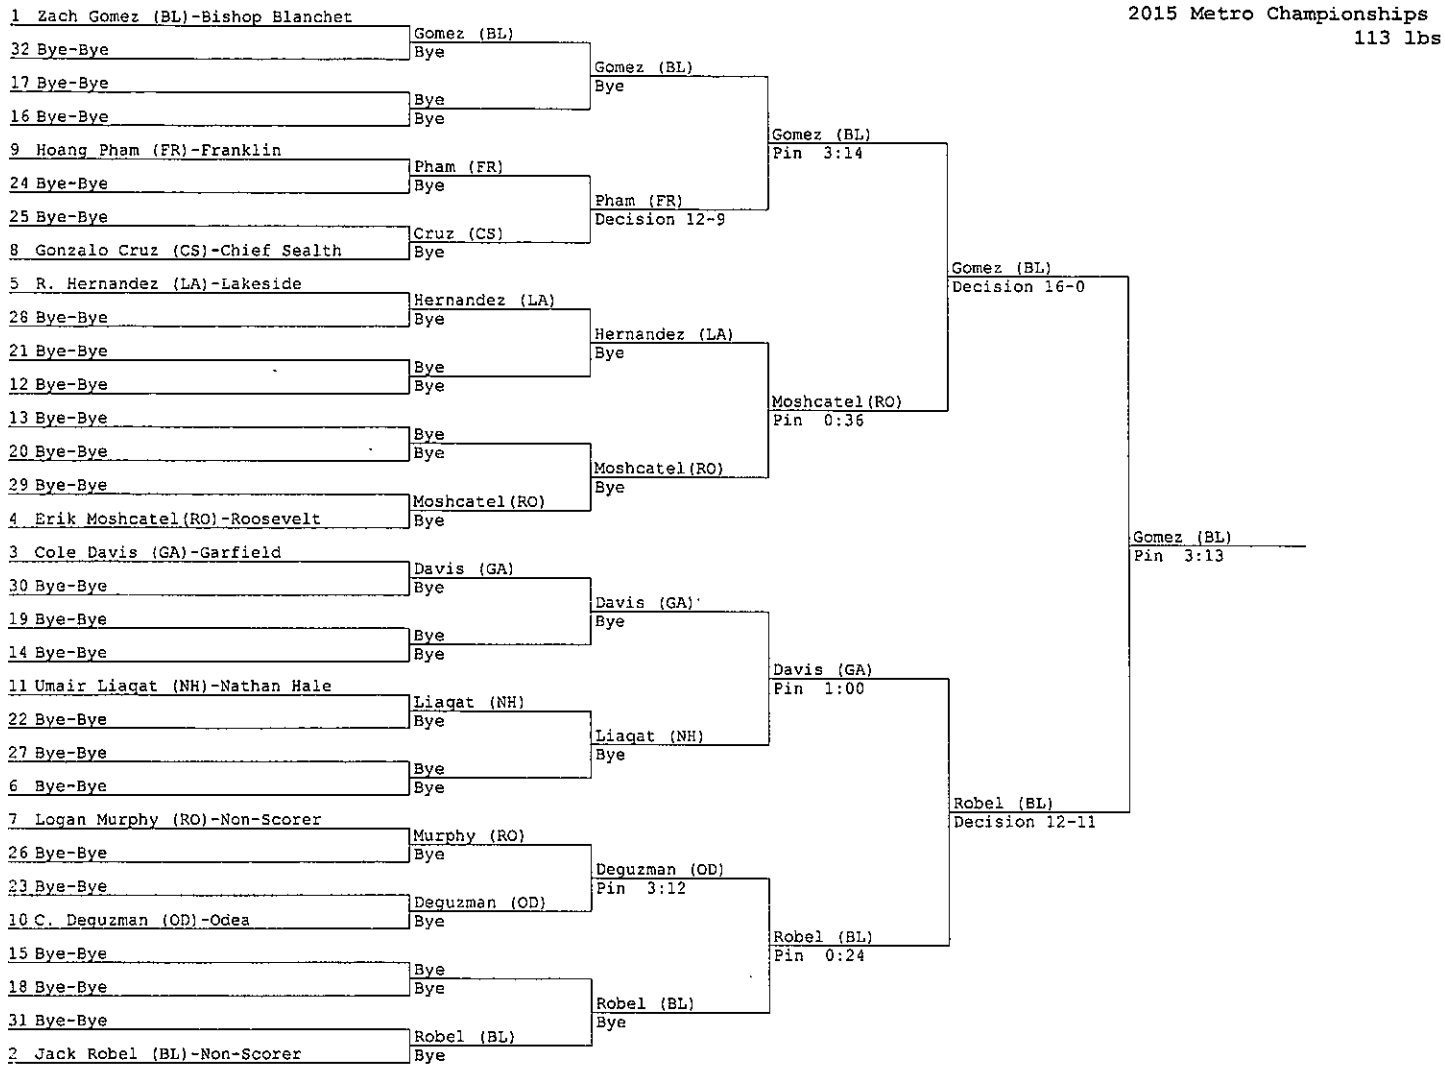

Pham (FR)
Dequzman (OD) Decision 10-6

Hernandez (LA)
Liaqat (NH) Pin 2:09

Murphy (RO)
Bye
Bye
Cruz (CS)
Cruz (CS)
Bye
Default

1 K. Broderick (OD)-Odea	Broderick (OD)
32 Bye-Bye	Bye
17 Bye-Bye	Bye
16 Bye-Bye	Bye
9 Eli Teagle (RO)-Roosevelt	Teagle (RO)
24 Bye-Bye	Bye
25 Bye-Bye	Teagle (RO) Pin 2:40
8 Prince Salazar(RB)-Rainier Beach	Salazar(RB) Bye
5 Kemonie Newton(CL)-Cleveland	Newton(CL)
28 Bye-Bye	Bye
21 Bye-Bye	Newton(CL) Pin 2:56
12 Tommy Bui (CS)-Chief Sealth	Bui (CS) Bye
13 Bye-Bye	Bye
20 Bye-Bye	Bye
29 Bye-Bye	Tran (WS) Bye
4 Anthony Tran (WS)-West Seattle	Tran (WS) Bye
3 J. Castillo (LA)-Lakeside	Castillo (LA)
30 Bye-Bye	Bye
19 Bye-Bye	Castillo (LA) Bye
14 Bye-Bye	Bye
11 B. Blackstone (RO)-Non-Scorer	Blackstone (RO)
22 Bye-Bye	Bye
27 Bye-Bye	Langwell (IN) Decision 12-4
6 Jack Langwell (IN)-Ingraham	Langwell (IN) Bye
7 Alan Chan (FR)-Franklin	Chan (FR)
26 Bye-Bye	Bye
23 Bye-Bye	Farah (RB) Decision 16-3
10 Abdi Farah (RB)-Non-Scorer	Farah (RB) Bye
15 Bye-Bye	Bye
18 Bye-Bye	Bye
31 Bye-Bye	Topham (BB) Bye
2 Cade Topham (BB)-Bainbridge	Topham (BB) Bye