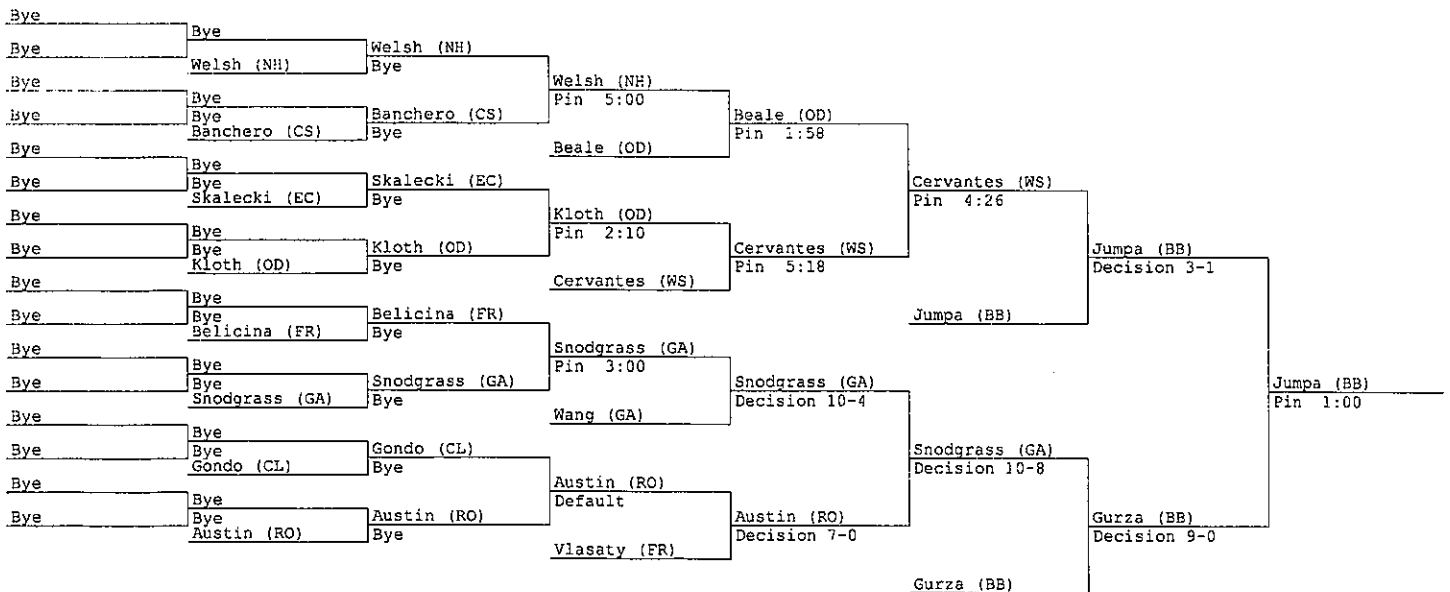

Cervantes (WS)
Snodgrass (GA) Decision 11-5

Beale (OD)
Austin (RO) Decision 5-1

Welsh (NH)
Kloth (OD) Default
Wang (GA) Pin 3:35
Wang (GA)
Wang (GA)