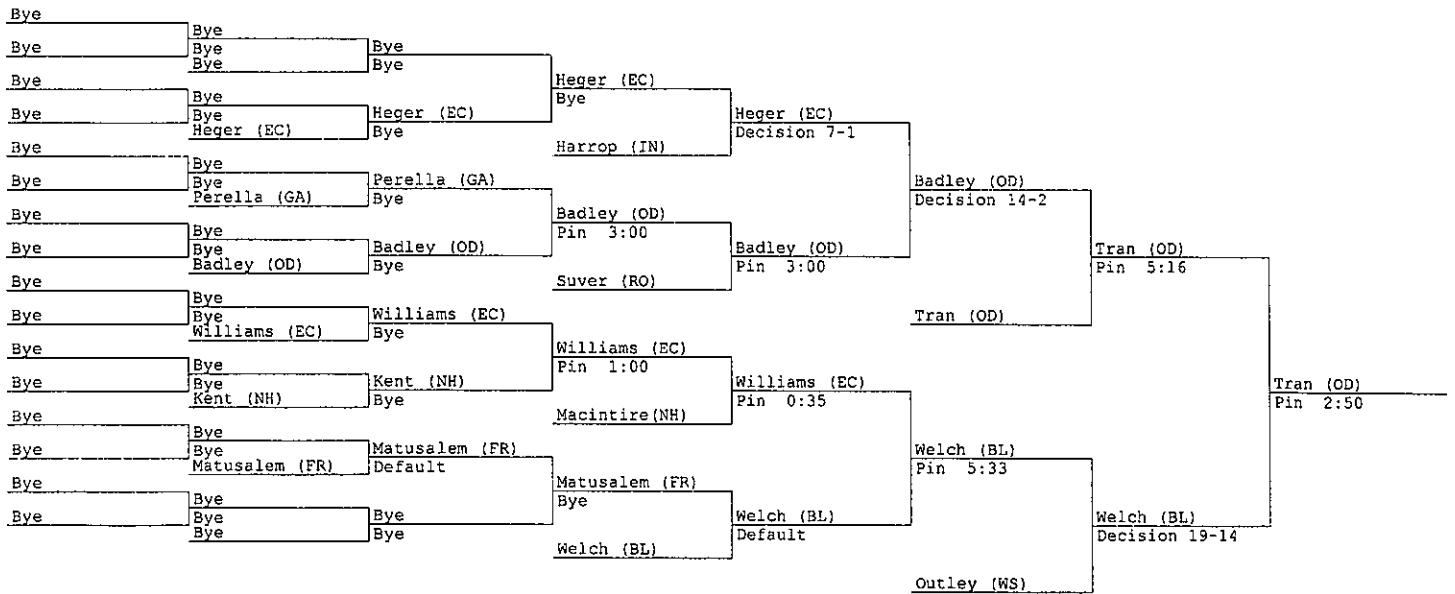

Badley (OD)
Outley (WS) Outley (WS)
Decision 15-11

Heger (EC)
Williams (EC) Heger (EC)
Pin 1:43

Harrop (IN)
Suver (RO) Harrop (IN)
Pin 3:25
Macintire (NH) Harrop (IN)
Pin 2:03
Matusalem (FR) Default