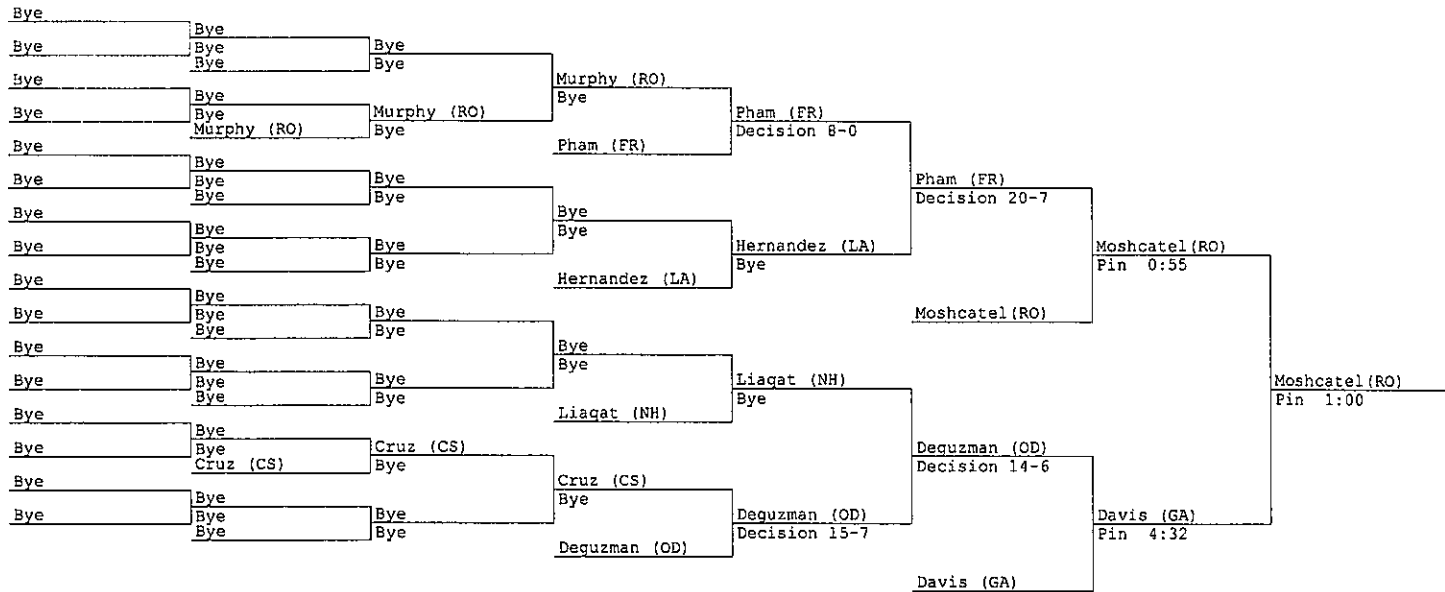

2015 Metro Championships Team Scores

1	318.5	Non-Scorer
2	276.5	Odea
3	274.0	Roosevelt
4	161.5	Bainbridge
5	121.5	Bishop Blanchet
6	113.0	Ingraham
7	109.5	Franklin
8	109.5	Eastside Catholic
9	99.0	Nathan Hale
10	78.0	Chief Sealth
11	72.0	Ballard
12	68.0	Lakeside
13	65.0	Garfield
14	61.0	West Seattle
15	35.0	Cleveland
16	4.0	Rainier Beach

Pham (FR)
Dequzman (OD) Decision 10-6

Hernandez (LA)
Liaqat (NH) Pin 2:09

Murphy (RO)
Bye
Bye
Cruz (CS)
Cruz (CS)
Bye
Default

1 K. Broderick (OD)-Odea	Broderick (OD)
32 Bye-Bye	Bye
17 Bye-Bye	Bye
16 Bye-Bye	Bye
9 Eli Teagle (RO)-Roosevelt	Teagle (RO)
24 Bye-Bye	Bye
25 Bye-Bye	Teagle (RO) Pin 2:40
8 Prince Salazar(RB)-Rainier Beach	Salazar(RB) Bye
5 Kemonie Newton(CL)-Cleveland	Newton(CL)
28 Bye-Bye	Bye
21 Bye-Bye	Newton(CL) Pin 2:56
12 Tommy Bui (CS)-Chief Sealth	Bui (CS) Bye
13 Bye-Bye	Bye
20 Bye-Bye	Bye
29 Bye-Bye	Tran (WS) Bye
4 Anthony Tran (WS)-West Seattle	Tran (WS) Bye
3 J. Castillo (LA)-Lakeside	Castillo (LA)
30 Bye-Bye	Bye
19 Bye-Bye	Castillo (LA) Bye
14 Bye-Bye	Bye
11 B. Blackstone (RO)-Non-Scorer	Blackstone (RO)
22 Bye-Bye	Bye
27 Bye-Bye	Langwell (IN) Decision 12-4
6 Jack Langwell (IN)-Ingraham	Langwell (IN) Bye
7 Alan Chan (FR)-Franklin	Chan (FR)
26 Bye-Bye	Bye
23 Bye-Bye	Farah (RB) Decision 16-3
10 Abdi Farah (RB)-Non-Scorer	Farah (RB) Bye
15 Bye-Bye	Bye
18 Bye-Bye	Bye
31 Bye-Bye	Topham (BB) Bye
2 Cade Topham (BB)-Bainbridge	Topham (BB) Bye