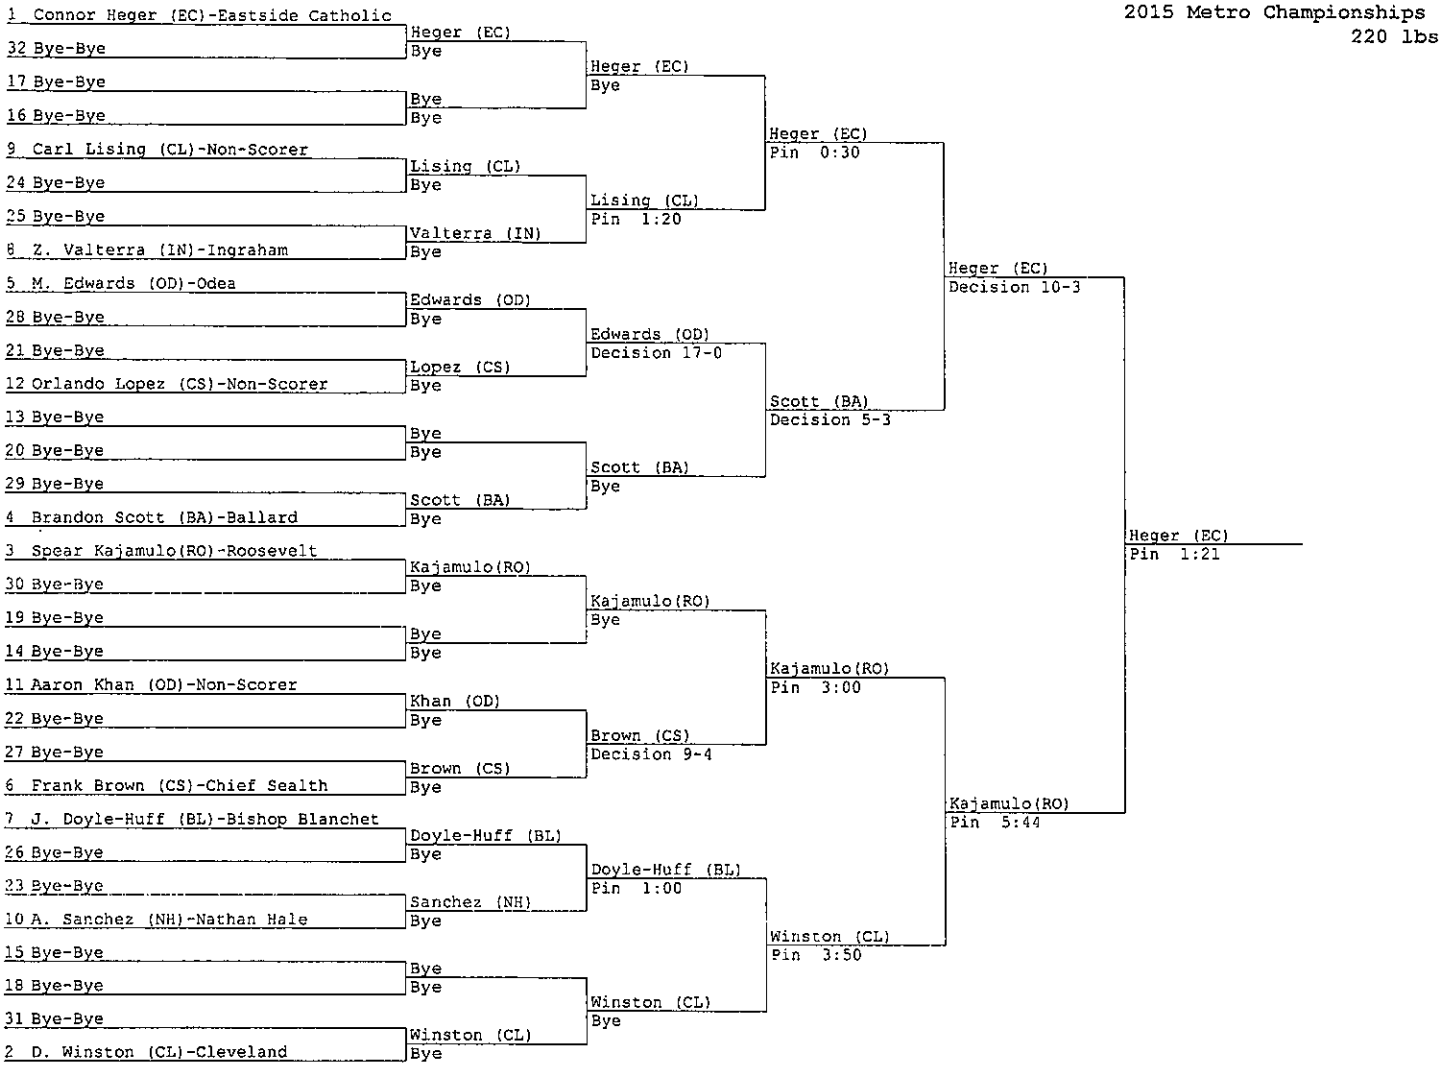

Scott (BA) vs. Scott (BA) → Default
Winston (CL) vs. Default

Sanchez (NH) vs. Sanchez (NH) → Pin 1:16
Valterra (IN) vs. Default

Lising (CL) vs. Khan (OD) → Default
Khan (OD) vs. Khan (OD) → Default
Lopez (CS) vs. Lopez (CS) → Default