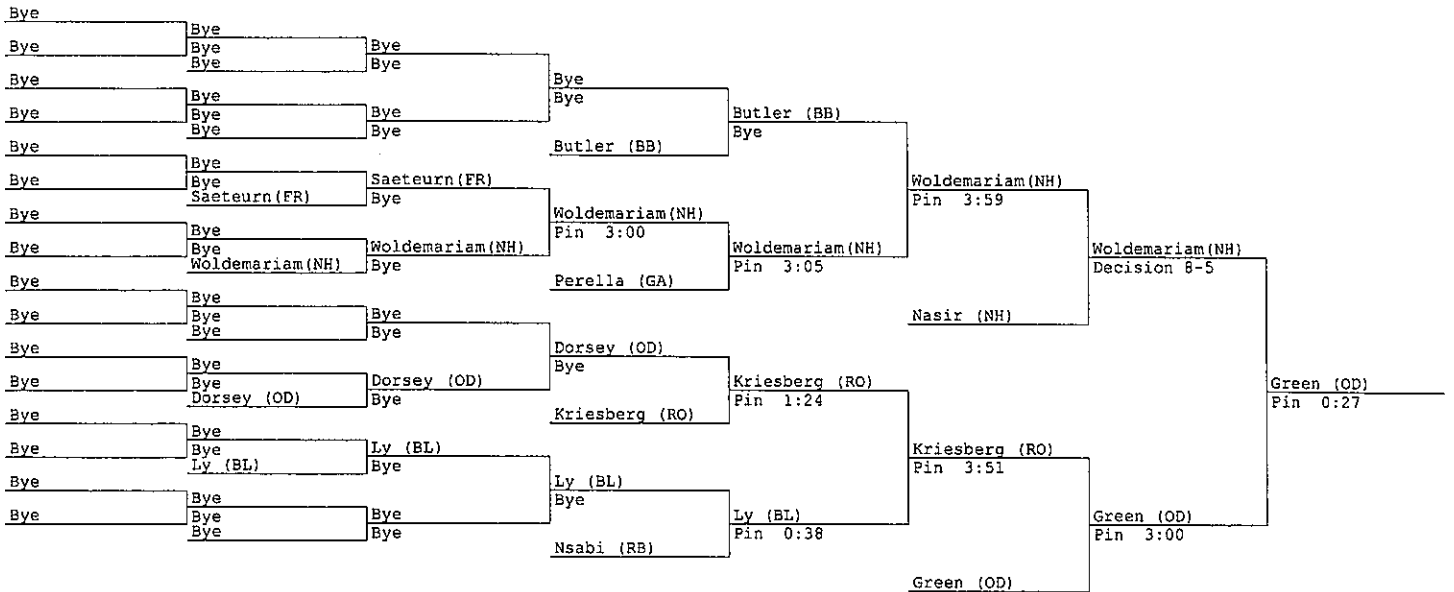

Nasir (NH) vs. Kriesberg (RO) Decision 7-6

Butler (BB) vs. Butler (BB) Pin 3:00

Perella (GA) vs. Perella (GA) Bye

Dorsey (OD) vs. Dorsey (OD) Default

Nsabi (RB) vs. Default