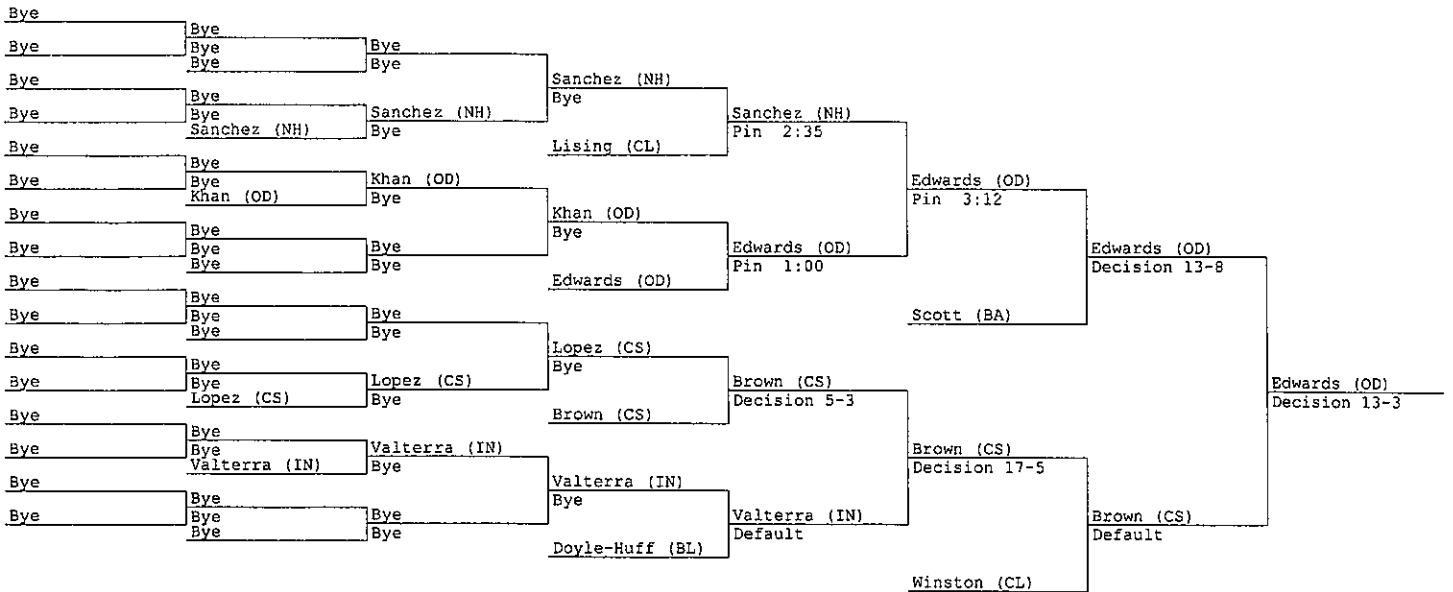

Scott (BA) vs. Scott (BA) → Default
Winston (CL) vs. Default

Sanchez (NH) vs. Sanchez (NH) → Pin 1:16
Valterra (IN) vs. Default

Lising (CL) vs. Khan (OD) → Default
Khan (OD) vs. Khan (OD) → Default
Lopez (CS) vs. Lopez (CS) → Default