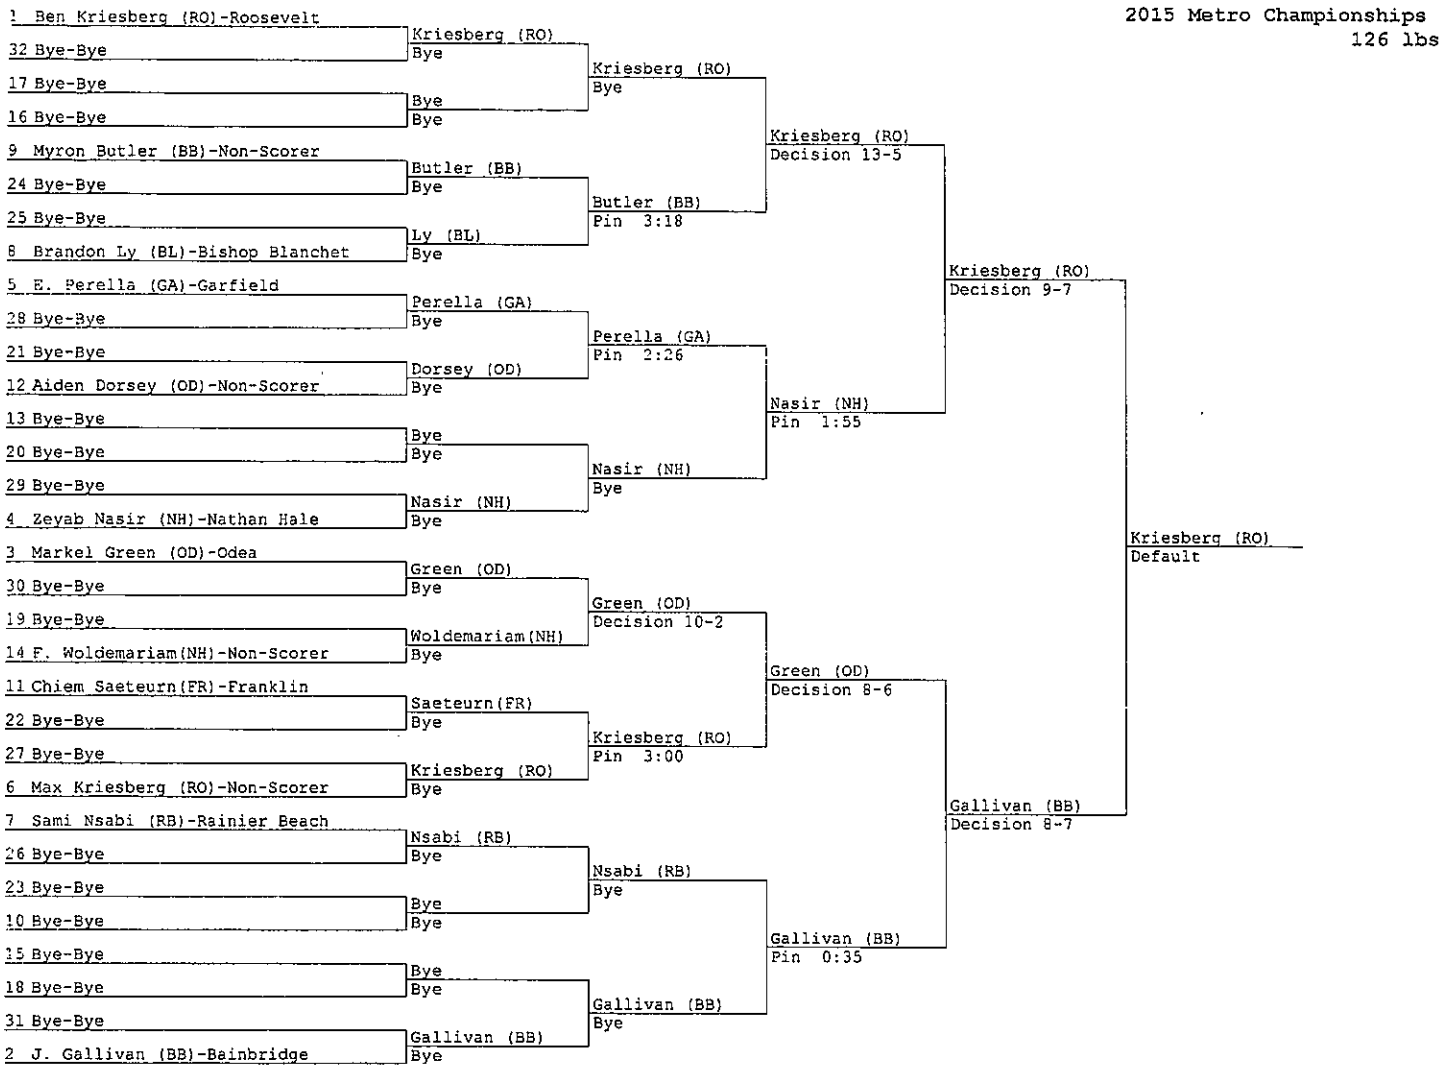

Nasir (NH) vs. Kriesberg (RO) Decision 7-6

Butler (BB) vs. Butler (BB) Pin 3:00

Perella (GA) vs. Perella (GA) Bye

Dorsey (OD) vs. Dorsey (OD) Default

Nsabi (RB) vs. Default