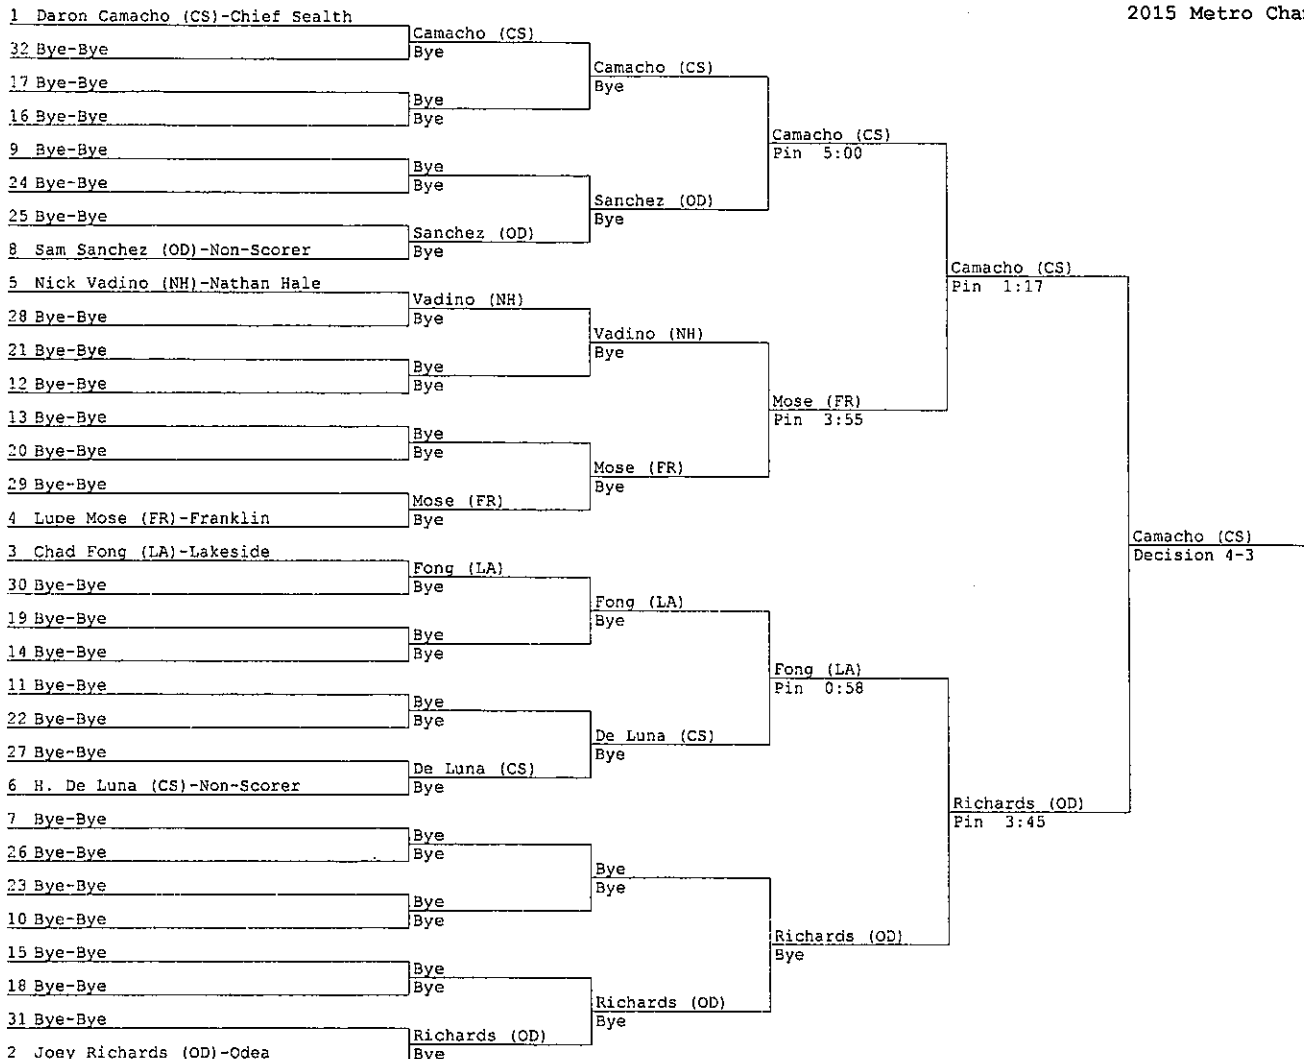

2015 Metro Championships
195 lbs