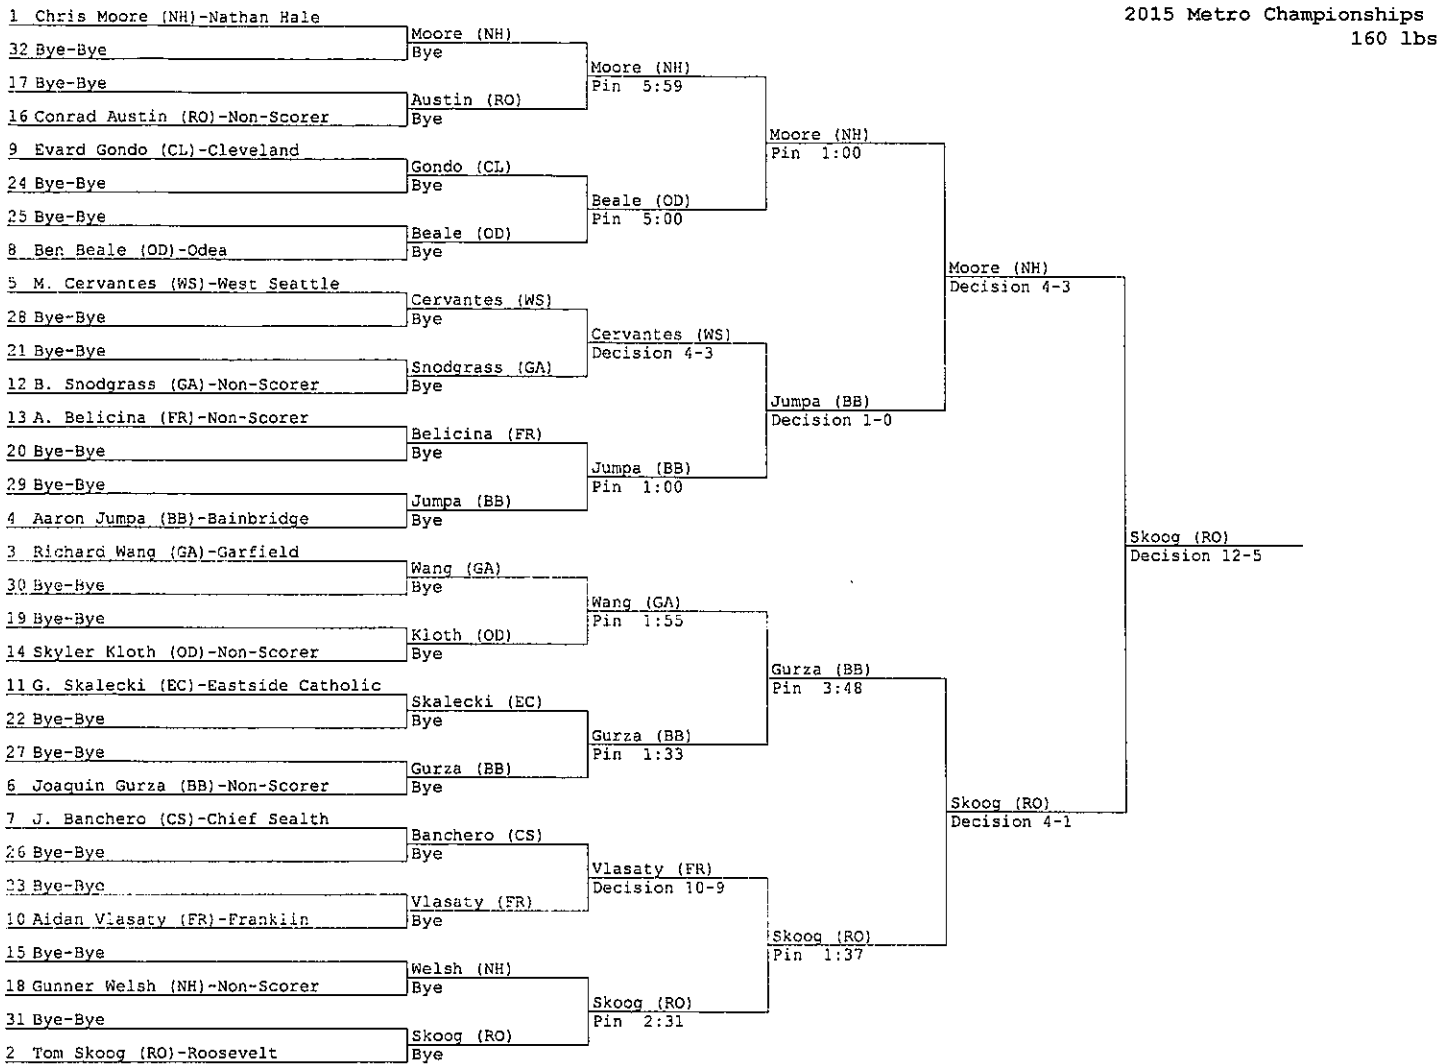

Cervantes (WS)
Snodgrass (GA) Decision 11-5

Beale (OD)
Austin (RO) Decision 5-1

Welsh (NH)
Kloth (OD) Default
Wang (GA) Pin 3:35
Wang (GA)
Wang (GA)