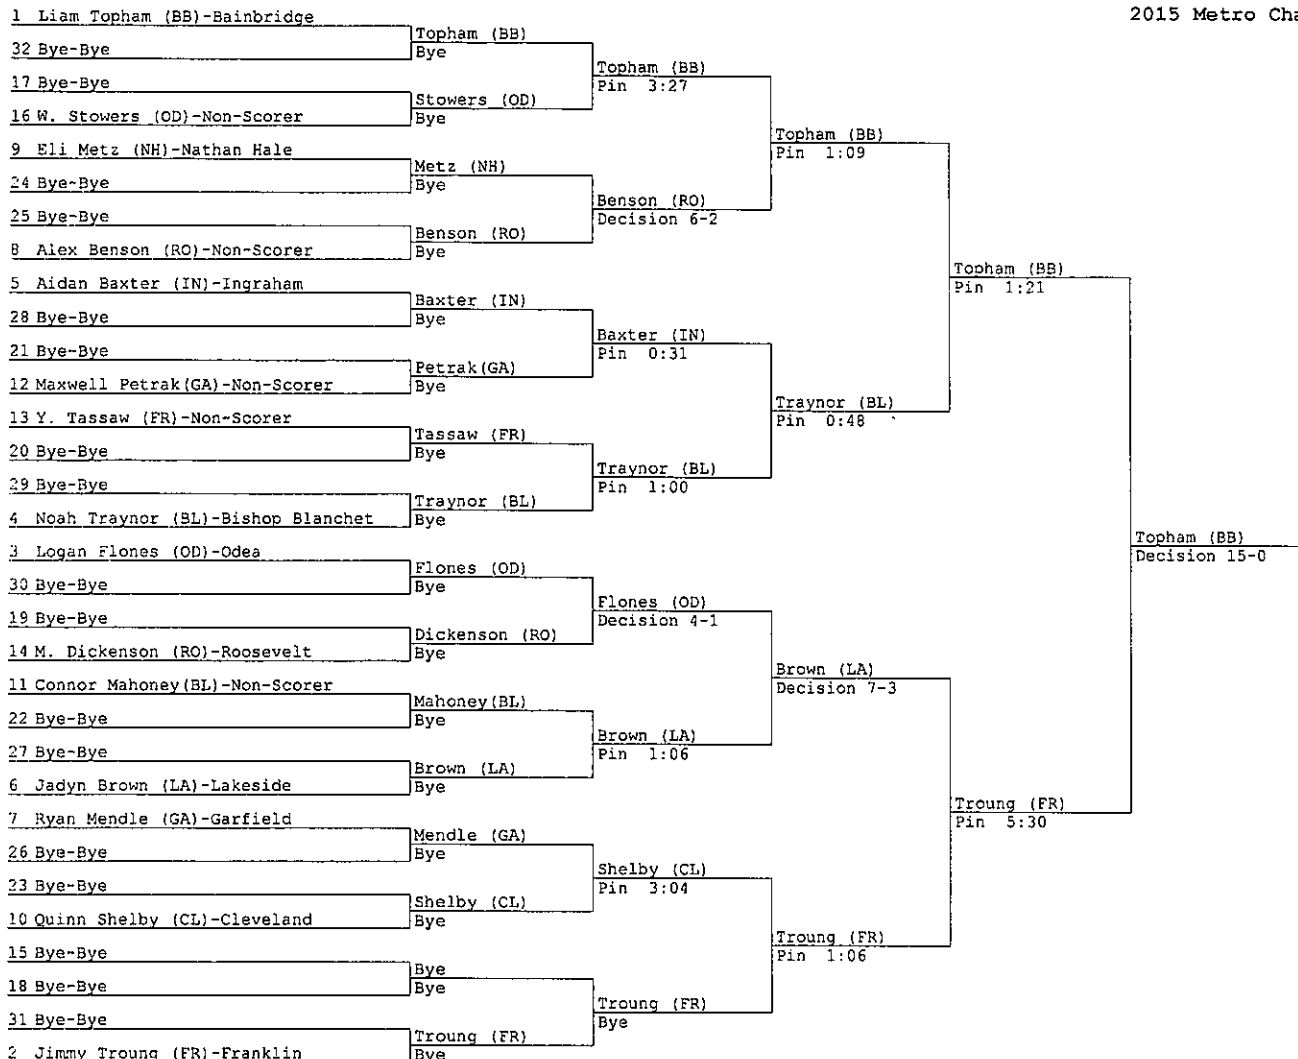

Traynor (BL)
Brown (LA)   Traynor (BL)
Decision 4-2

Mendle (GA)
Stowers (OD)   Stowers (OD)
Pin 2:46

Benson (RO)
Baxter (IN)   Baxter (IN)
Default
Tassaw (FR)   Shelby (CL)
Default

Brown (LA)

Topham (BB)
Decision 15-0

Dickenson (RO)
Decision 6-5

Dickenson (RO)
Decision 12-7

Flones (OD)
Pin 1:58

Flones (OD)
Decision 4-2