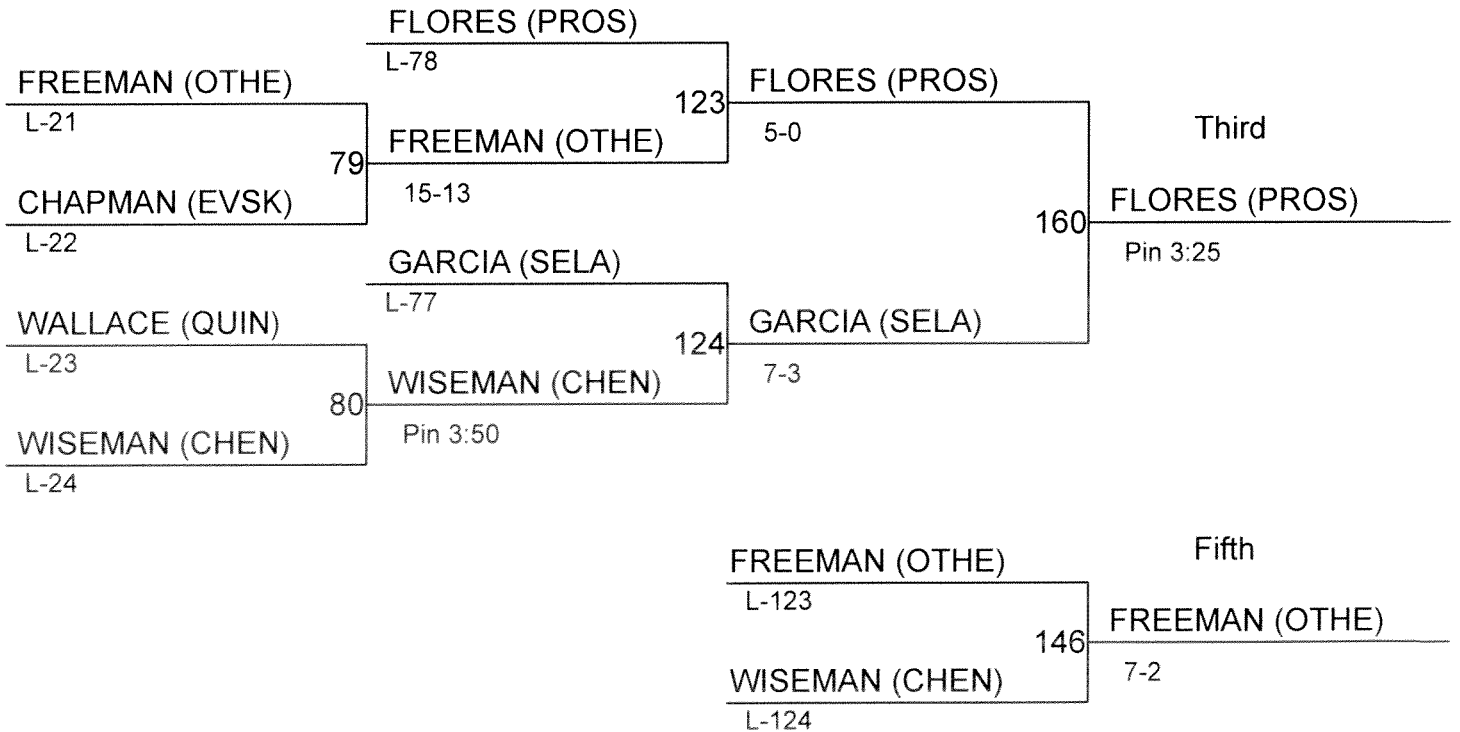

2015 2A REGION IV WRESTLING CHAMPIONSHIPS

Weight Class : 126

1. 11-JOSUE RODRIGUEZ (TOPP)
2. 12-AUSTIN AU (SELA)
3. 11-LOGAN SUNDHEIM (EVSK)
4. 11-TANNER BENTON (CLAK)
5. 10-GARRET CHENEY (ELLE)
6. 10-RAUL BARAJAS (QUIN)

2015 2A REGION IV WRESTLING CHAMPIONSHIPS

Weight Class : **132**

1. 12-MANNY MARTINEZ (OTHE)
2. 12-DEREK JACOBSON (PULL)
3. 11-JAVIER HART (TOPP)
4. 11-MOISES MONTIEL (TOPP)
5. 12-CLAY MILLER (GVEW)
6. 11-BRENTEN GOODWATER (EVSK)

2015 2A REGION IV WRESTLING CHAMPIONSHIPS

Weight Class : 138

1. 12-DANIEL JUAREZ (TOPP)
2. 11-ANDREW SAAVEDRA (TOPP)
3. 12-BOBBY FLORES (PROS)
4. 12-JAMES GARCIA (SELA)
5. 10-COLLIN FREEMAN (OTHE)
6. 11-CAMERON WISEMAN (CHEN)

2015 2A REGION IV WRESTLING CHAMPIONSHIPS

Weight Class : 145

1. 12-ZACH FREEMAN (CLAK)
2. 11-FELIPE ARRIAGA (TOPP)
3. 10-AARON PIMENTEL (SELA)
4. 10-REESE JONES (OTHE)
5. 12-DANNY CANTU (OTHE)
6. 11-FABIAN CERVANTES (TOPP)