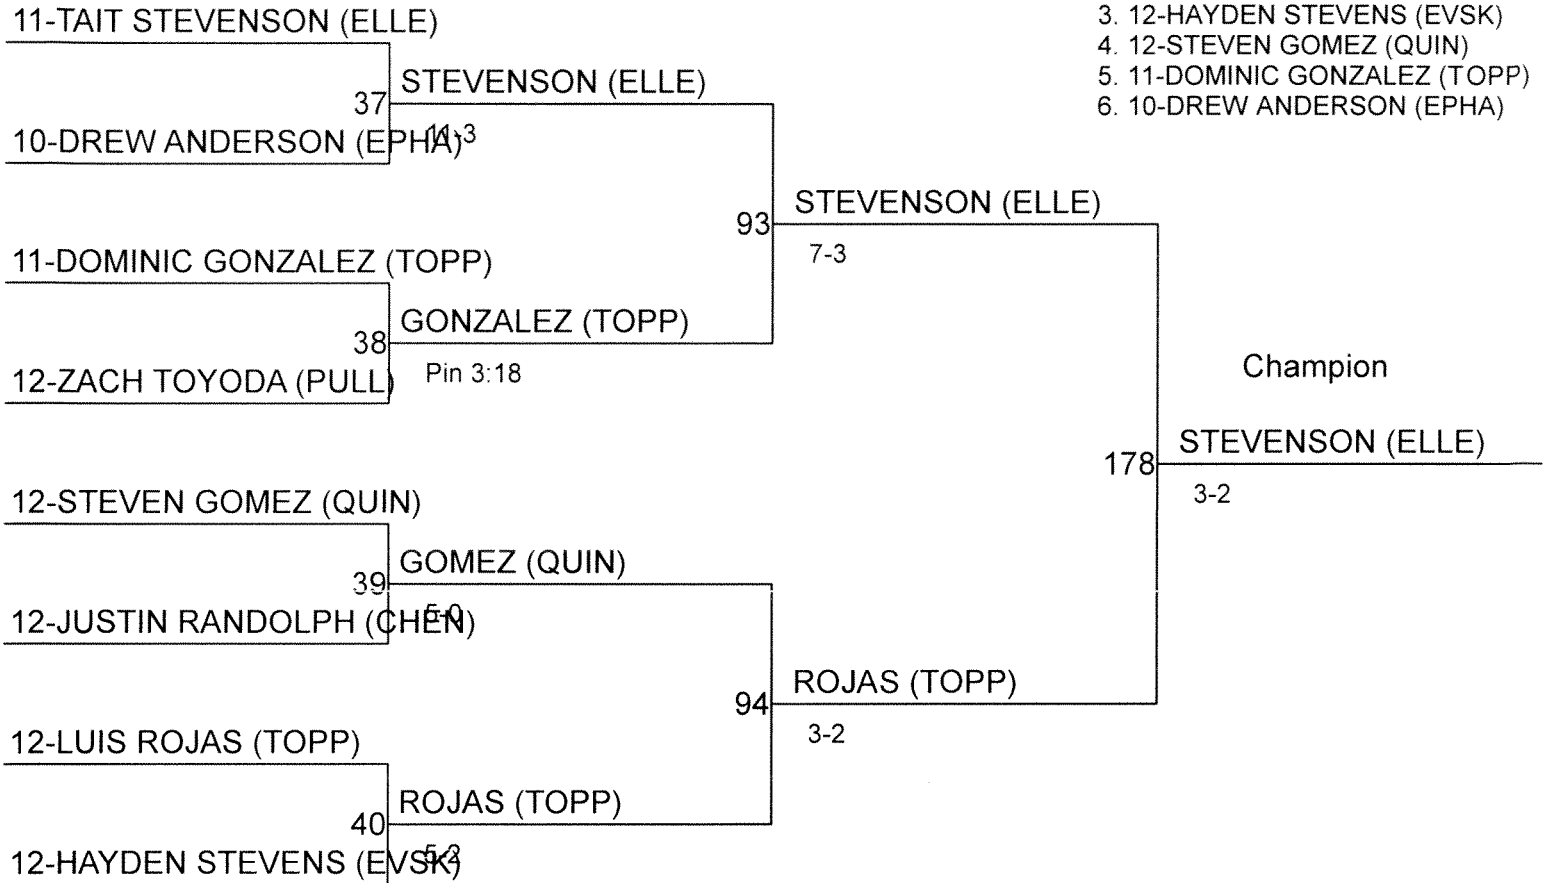

2015 2A REGION IV WRESTLING CHAMPIONSHIPS

Weight Class : 170

1. 11-TAIT STEVENSON (ELLE)
2. 12-LUIS ROJAS (TOPP)
3. 12-HAYDEN STEVENS (EVSK)
4. 12-STEVEN GOMEZ (QUIN)
5. 11-DOMINIC GONZALEZ (TOPP)
6. 10-DREW ANDERSON (EPA)