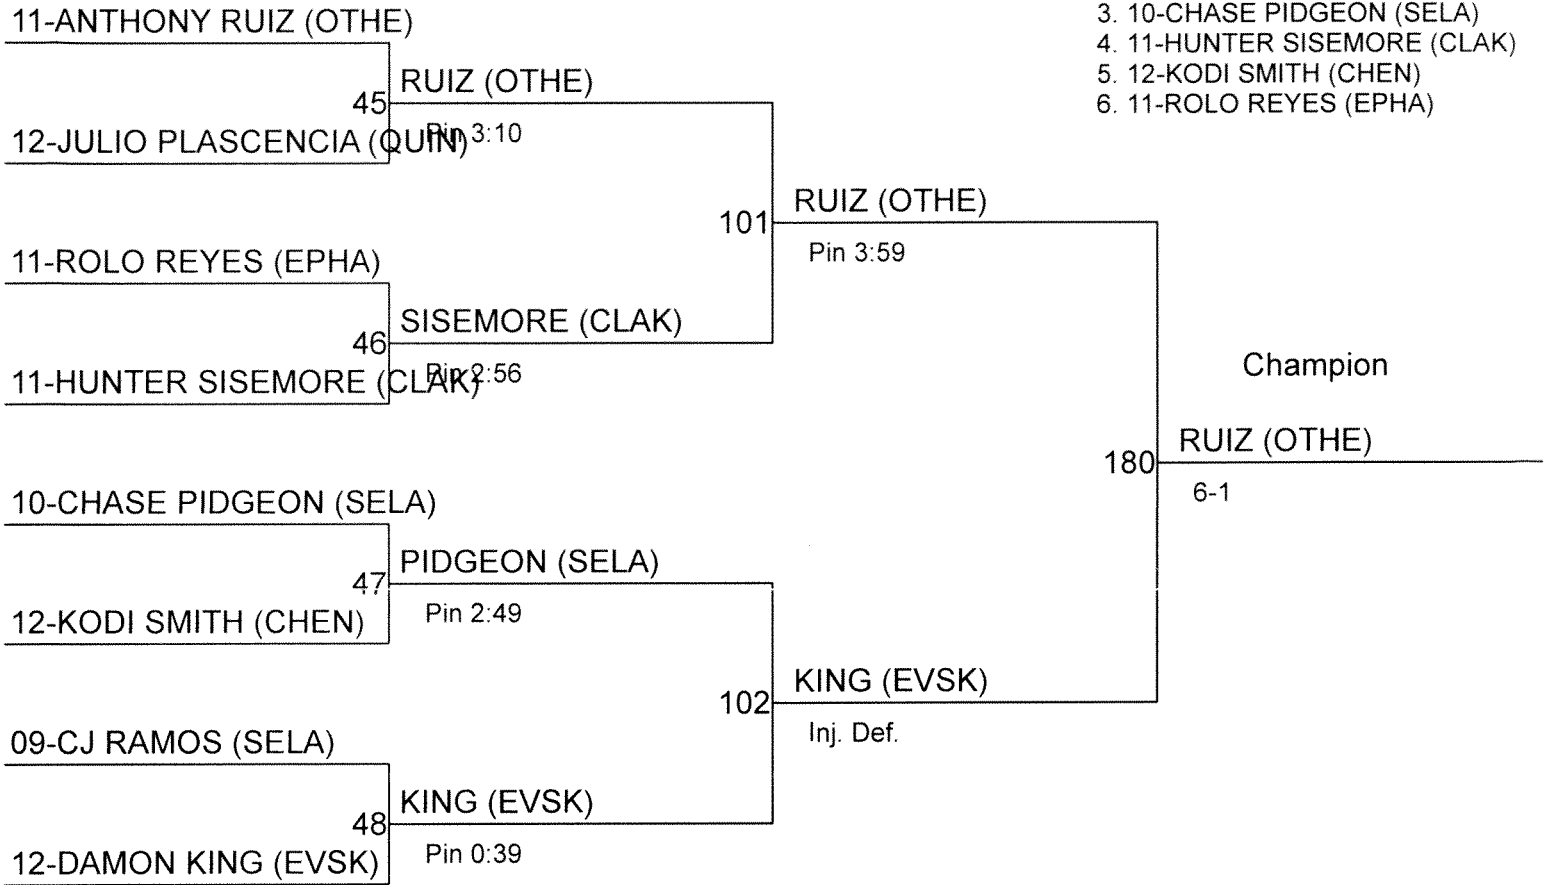

2015 2A REGION IV WRESTLING CHAMPIONSHIPS

Weight Class : **182**

1. 12-KERRIGAN SIMPSON (ELLE)
2. 11-DEVON WATERMAN (CHEN)
3. 12-CADE WALLACE (QUIN)
4. 10-TJ MARTINEZ (OTHE)
5. 09-SALVADOR OSORIO (TOPP)
6. 10-QUINTIN STANSBURY (WVSK)

2015 2A REGION IV WRESTLING CHAMPIONSHIPS

Weight Class : 195

1. 11-ANTHONY RUIZ (OTHE)
2. 12-DAMON KING (EVSK)
3. 10-CHASE PIDGEON (SELA)
4. 11-HUNTER SISEMORE (CLAK)
5. 12-KODI SMITH (CHEN)
6. 11-ROLO REYES (EPHA)