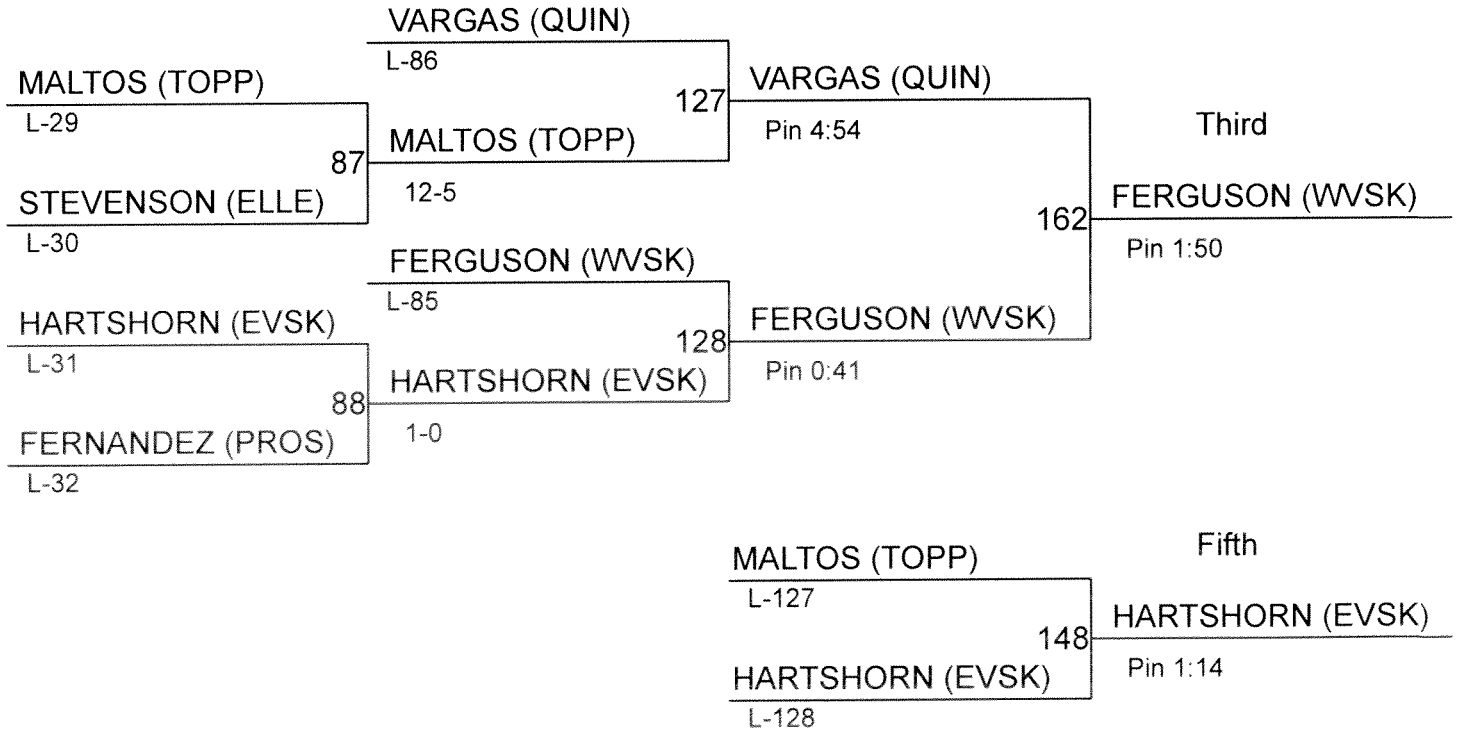

2015 2A REGION IV WRESTLING CHAMPIONSHIPS

Weight Class : **152**

1. 12-BRENT EVANS (TOPP)
2. 11-TREY MEYER (EVSK)
3. 10-DRAKE FERGUSON (WVSK)
4. 12-ANDY VARGAS (QUIN)
5. 12-ELI HARTSHORN (EVSK)
6. 12-DEVANTE MALTOS (TOPP)