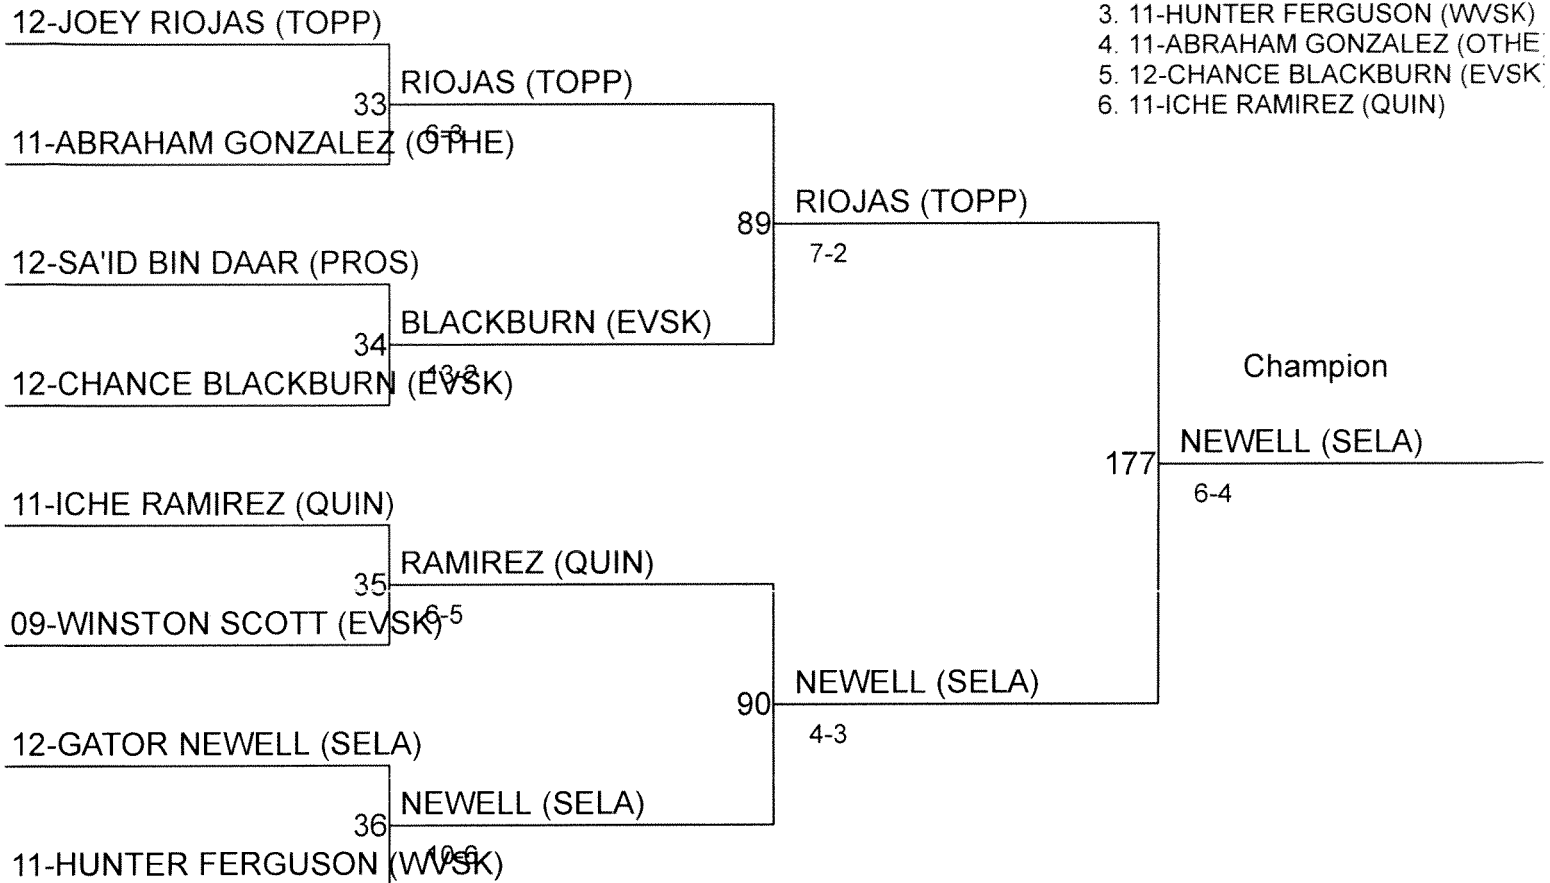

2015 2A REGION IV WRESTLING CHAMPIONSHIPS

Weight Class : 160

1. 12-GATOR NEWELL (SELA)
2. 12-JOEY RIOJAS (TOPP)
3. 11-HUNTER FERGUSON (WWSK)
4. 11-ABRAHAM GONZALEZ (OTHE)
5. 12-CHANCE BLACKBURN (EVSK)
6. 11-ICHE RAMIREZ (QUIN)