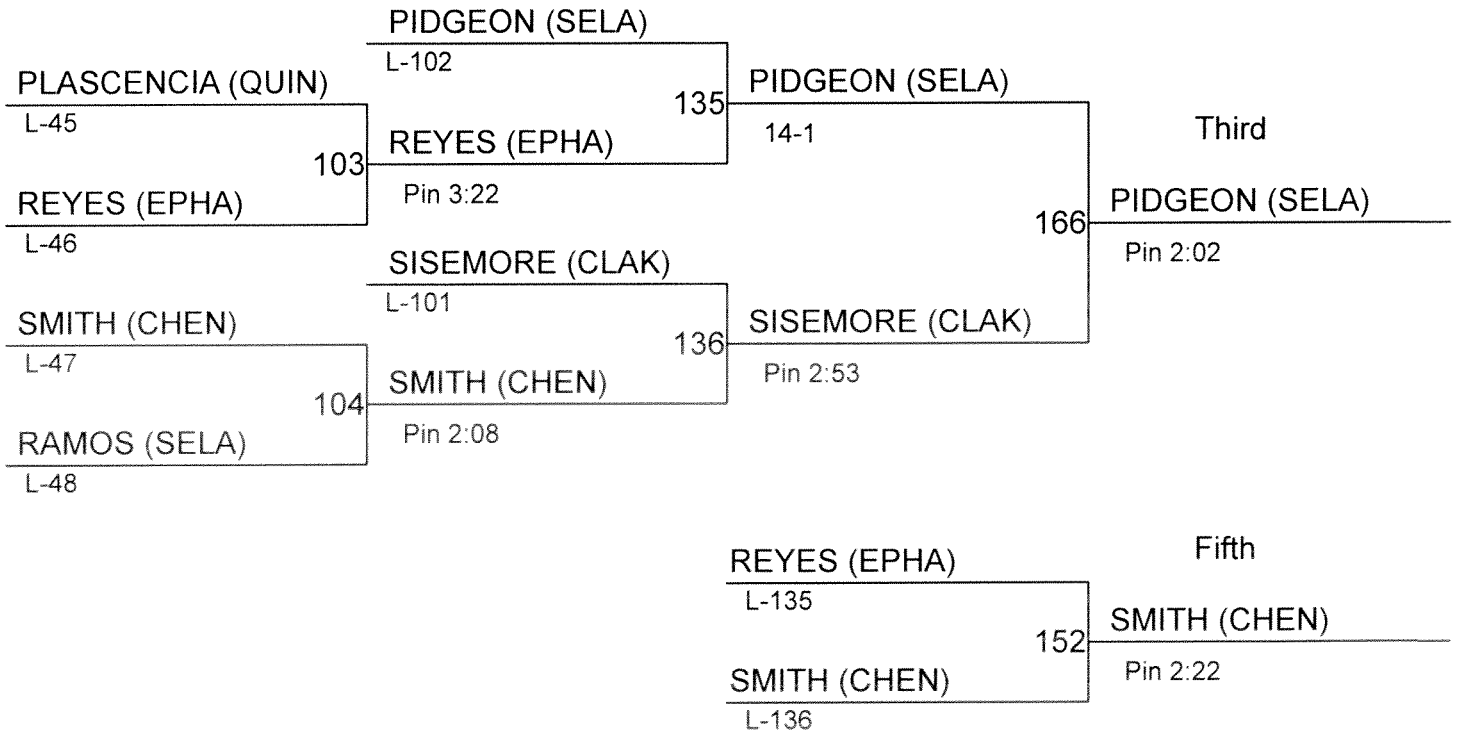

2015 2A REGION IV WRESTLING CHAMPIONSHIPS

Weight Class : **182**

1. 12-KERRIGAN SIMPSON (ELLE)
2. 11-DEVON WATERMAN (CHEN)
3. 12-CADE WALLACE (QUIN)
4. 10-TJ MARTINEZ (OTHE)
5. 09-SALVADOR OSORIO (TOPP)
6. 10-QUINTIN STANSBURY (WVSK)

2015 2A REGION IV WRESTLING CHAMPIONSHIPS

Weight Class : 195

1. 11-ANTHONY RUIZ (OTHE)
2. 12-DAMON KING (EVSK)
3. 10-CHASE PIDGEON (SELA)
4. 11-HUNTER SISEMORE (CLAK)
5. 12-KODI SMITH (CHEN)
6. 11-ROLO REYES (EPHA)