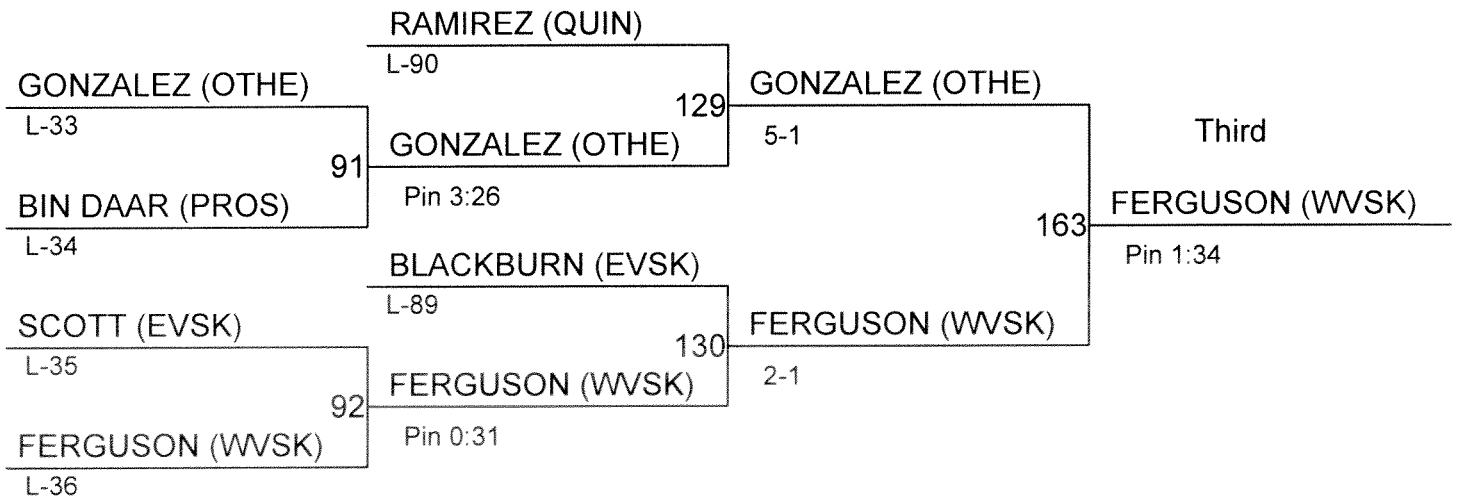

2015 2A REGION IV WRESTLING CHAMPIONSHIPS

Weight Class : 145

1. 12-ZACH FREEMAN (CLAK)
2. 11-FELIPE ARRIAGA (TOPP)
3. 10-AARON PIMENTEL (SELA)
4. 10-REESE JONES (OTHE)
5. 12-DANNY CANTU (OTHE)
6. 11-FABIAN CERVANTES (TOPP)

2015 2A REGION IV WRESTLING CHAMPIONSHIPS

Weight Class : **152**

1. 12-BRENT EVANS (TOPP)
2. 11-TREY MEYER (EVSK)
3. 10-DRAKE FERGUSON (WVSK)
4. 12-ANDY VARGAS (QUIN)
5. 12-ELI HARTSHORN (EVSK)
6. 12-DEVANTE MALTOS (TOPP)

2015 2A REGION IV WRESTLING CHAMPIONSHIPS

Weight Class : 160

1. 12-GATOR NEWELL (SELA)
2. 12-JOEY RIOJAS (TOPP)
3. 11-HUNTER FERGUSON (WWSK)
4. 11-ABRAHAM GONZALEZ (OTHE)
5. 12-CHANCE BLACKBURN (EVSK)
6. 11-ICHE RAMIREZ (QUIN)