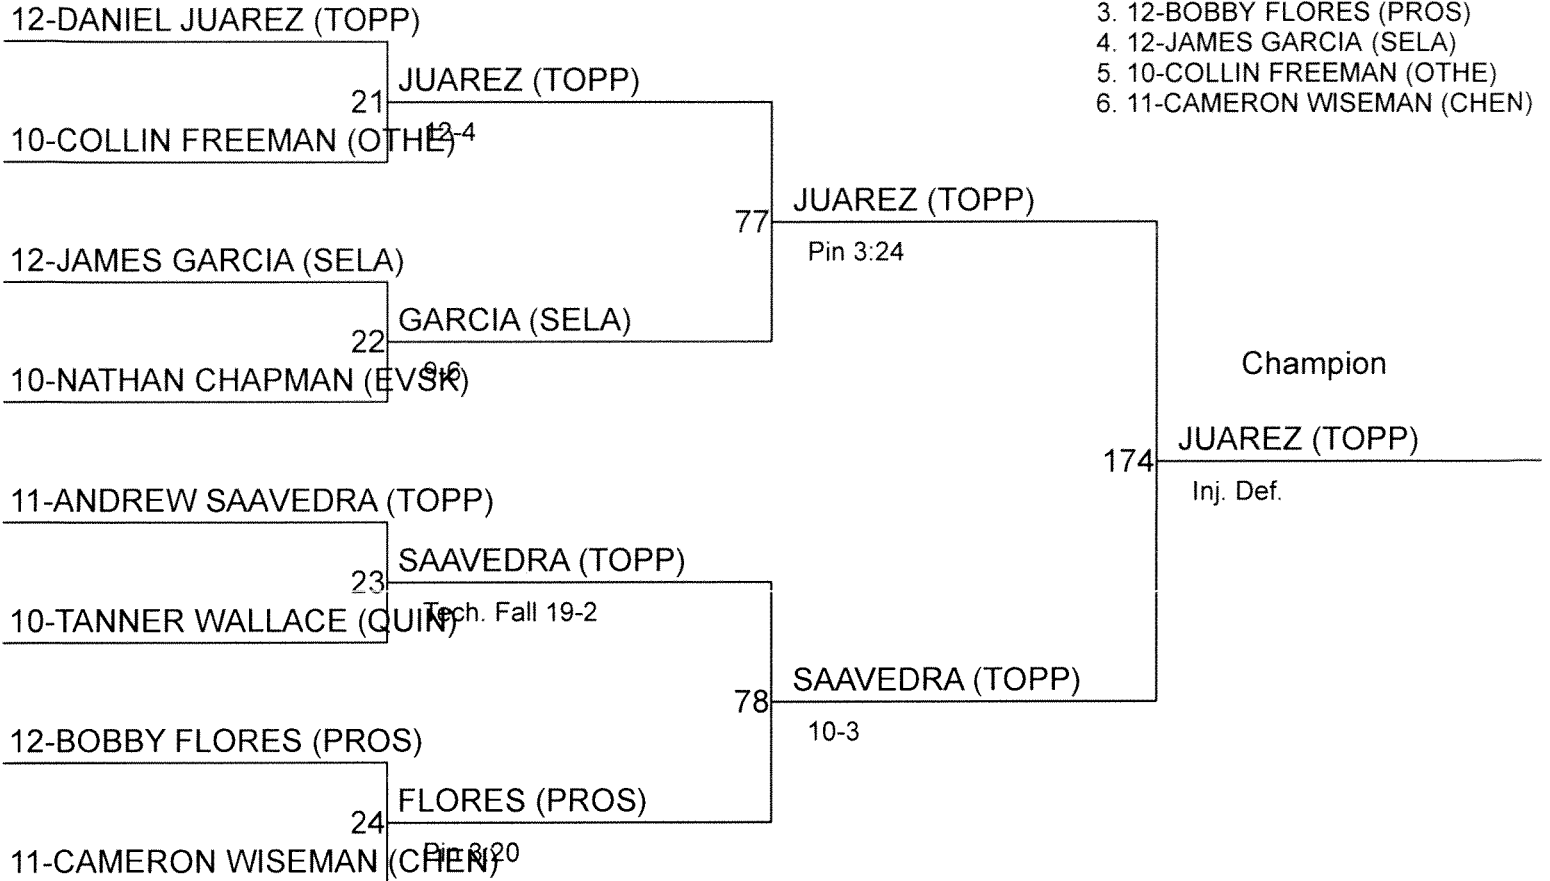

2015 2A REGION IV WRESTLING CHAMPIONSHIPS

Weight Class : **132**

1. 12-MANNY MARTINEZ (OTHE)
2. 12-DEREK JACOBSON (PULL)
3. 11-JAVIER HART (TOPP)
4. 11-MOISES MONTIEL (TOPP)
5. 12-CLAY MILLER (GVEW)
6. 11-BRENTEN GOODWATER (EVSK)

2015 2A REGION IV WRESTLING CHAMPIONSHIPS

Weight Class : 138

1. 12-DANIEL JUAREZ (TOPP)
2. 11-ANDREW SAAVEDRA (TOPP)
3. 12-BOBBY FLORES (PROS)
4. 12-JAMES GARCIA (SELA)
5. 10-COLLIN FREEMAN (OTHE)
6. 11-CAMERON WISEMAN (CHEN)