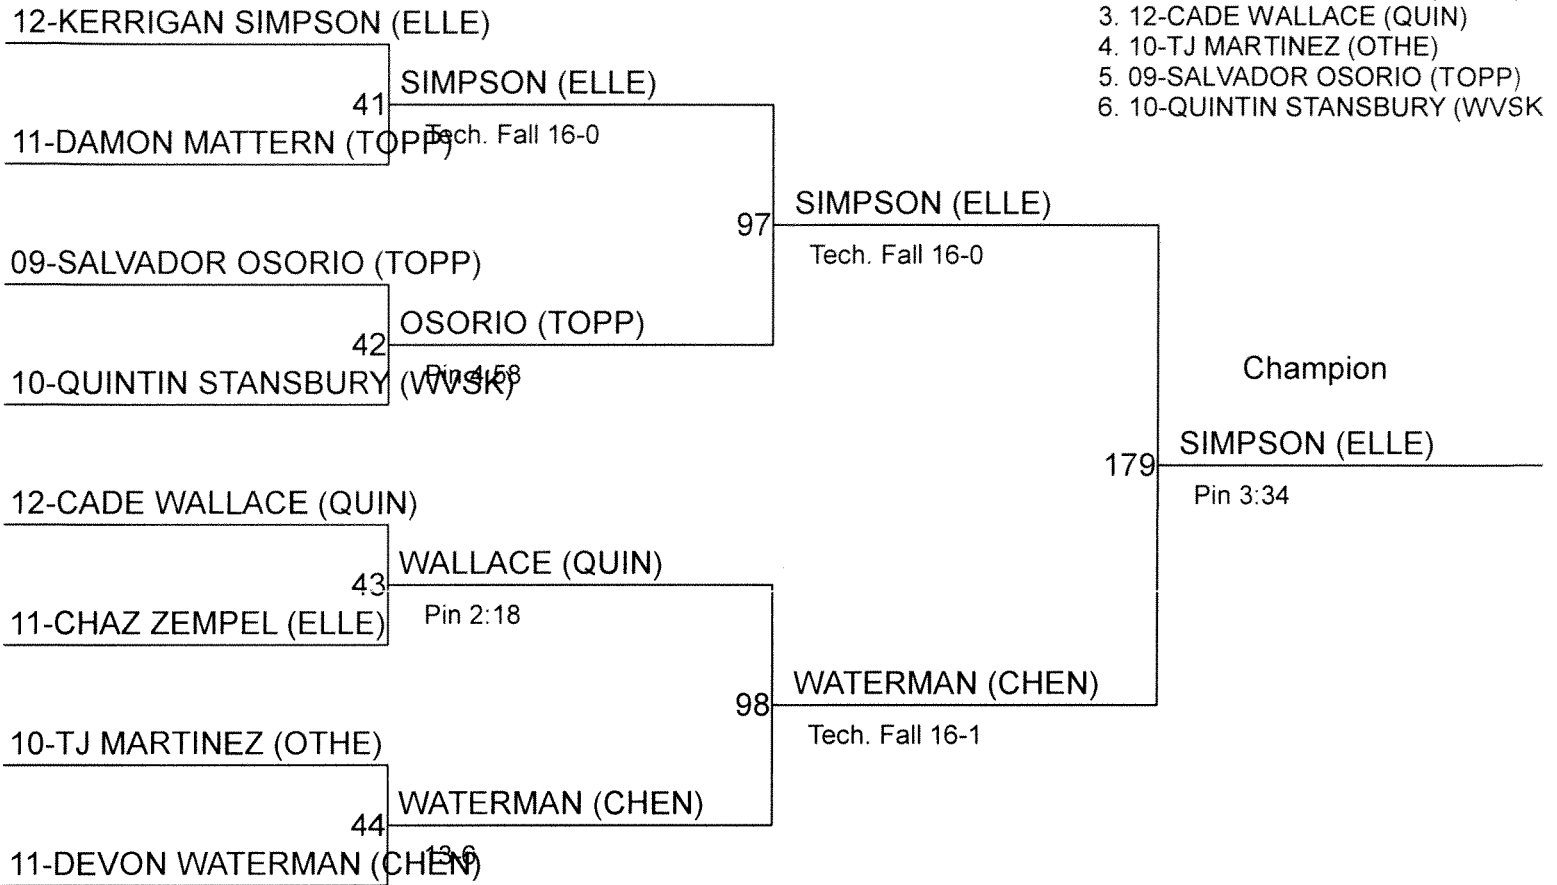

2015 2A REGION IV WRESTLING CHAMPIONSHIPS

Weight Class : **182**

1. 12-KERRIGAN SIMPSON (ELLE)
2. 11-DEVON WATERMAN (CHEN)
3. 12-CADE WALLACE (QUIN)
4. 10-TJ MARTINEZ (OTHE)
5. 09-SALVADOR OSORIO (TOPP)
6. 10-QUINTIN STANSBURY (WVSK)