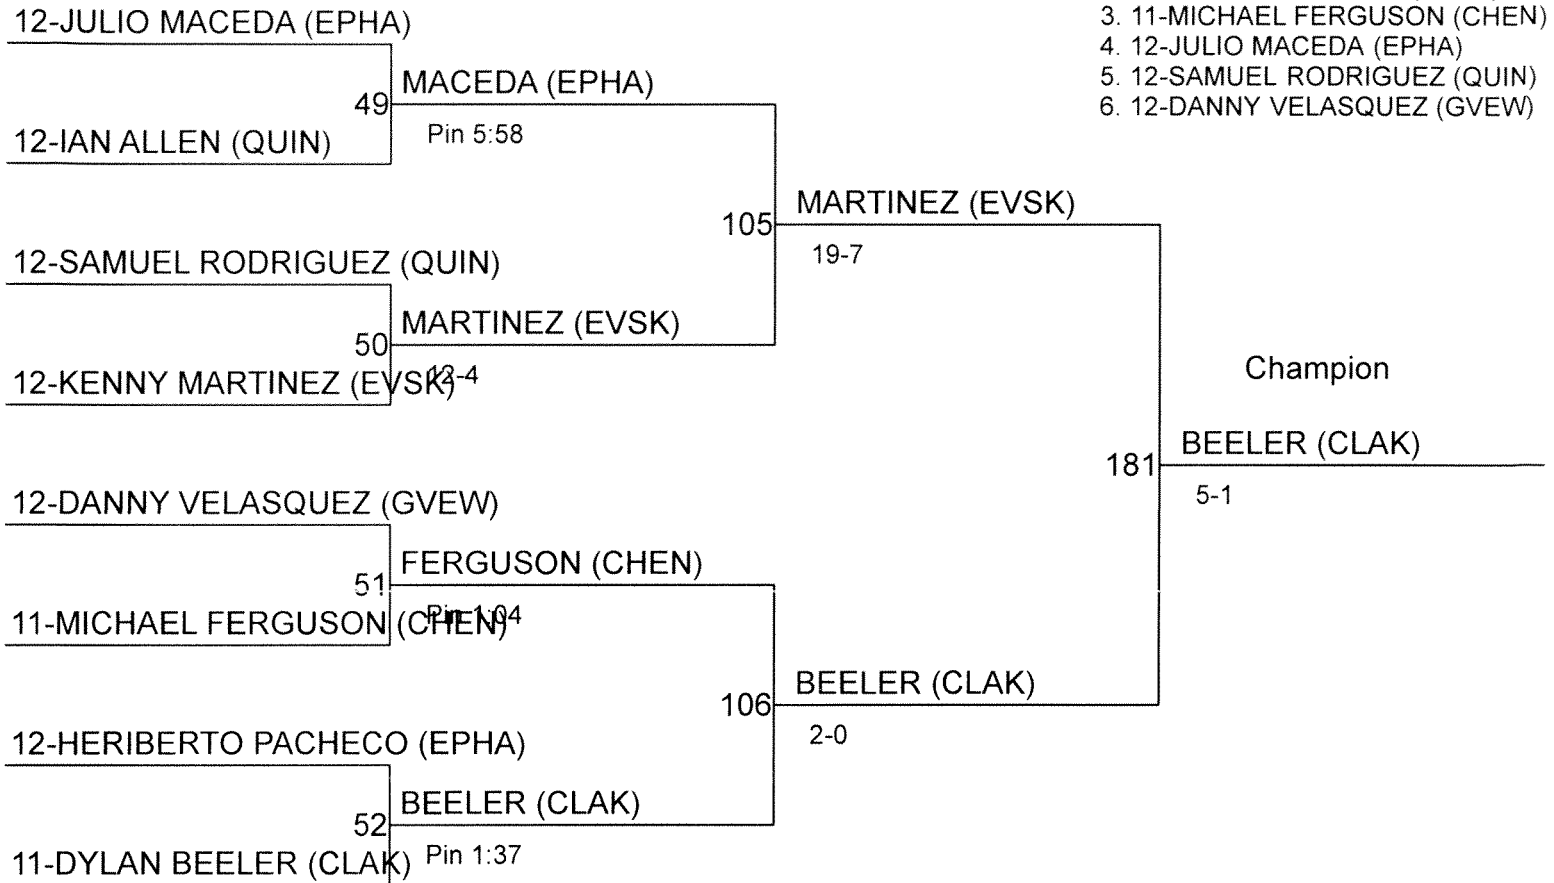

2015 2A REGION IV WRESTLING CHAMPIONSHIPS

Weight Class : **220**

1. 11-DYLAN BEELER (CLAK)
2. 12-KENNY MARTINEZ (EVSK)
3. 11-MICHAEL FERGUSON (CHEN)
4. 12-JULIO MACEDA (EPHA)
5. 12-SAMUEL RODRIGUEZ (QUIN)
6. 12-DANNY VELASQUEZ (GVEW)