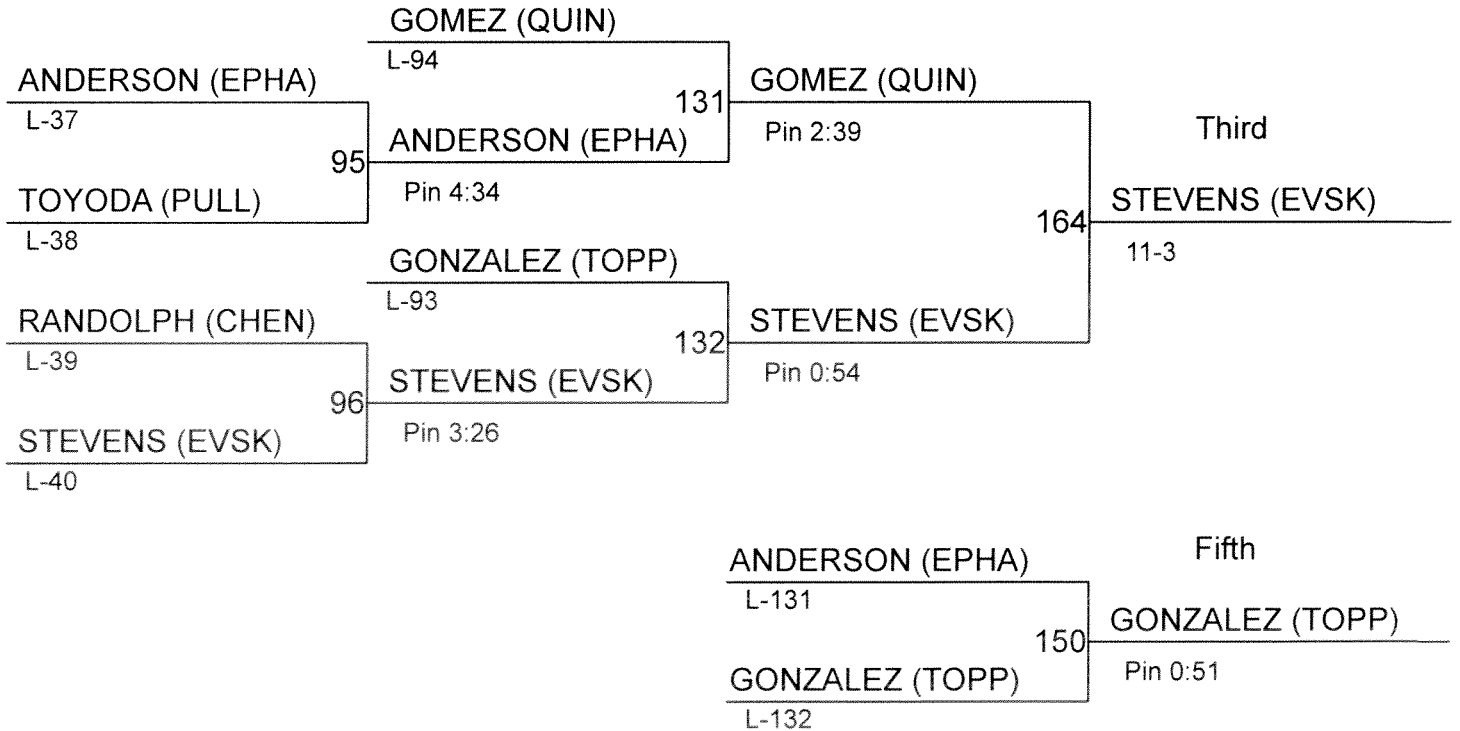

2015 2A REGION IV WRESTLING CHAMPIONSHIPS

Weight Class : 170

1. 11-TAIT STEVENSON (ELLE)
2. 12-LUIS ROJAS (TOPP)
3. 12-HAYDEN STEVENS (EVSK)
4. 12-STEVEN GOMEZ (QUIN)
5. 11-DOMINIC GONZALEZ (TOPP)
6. 10-DREW ANDERSON (EPA)