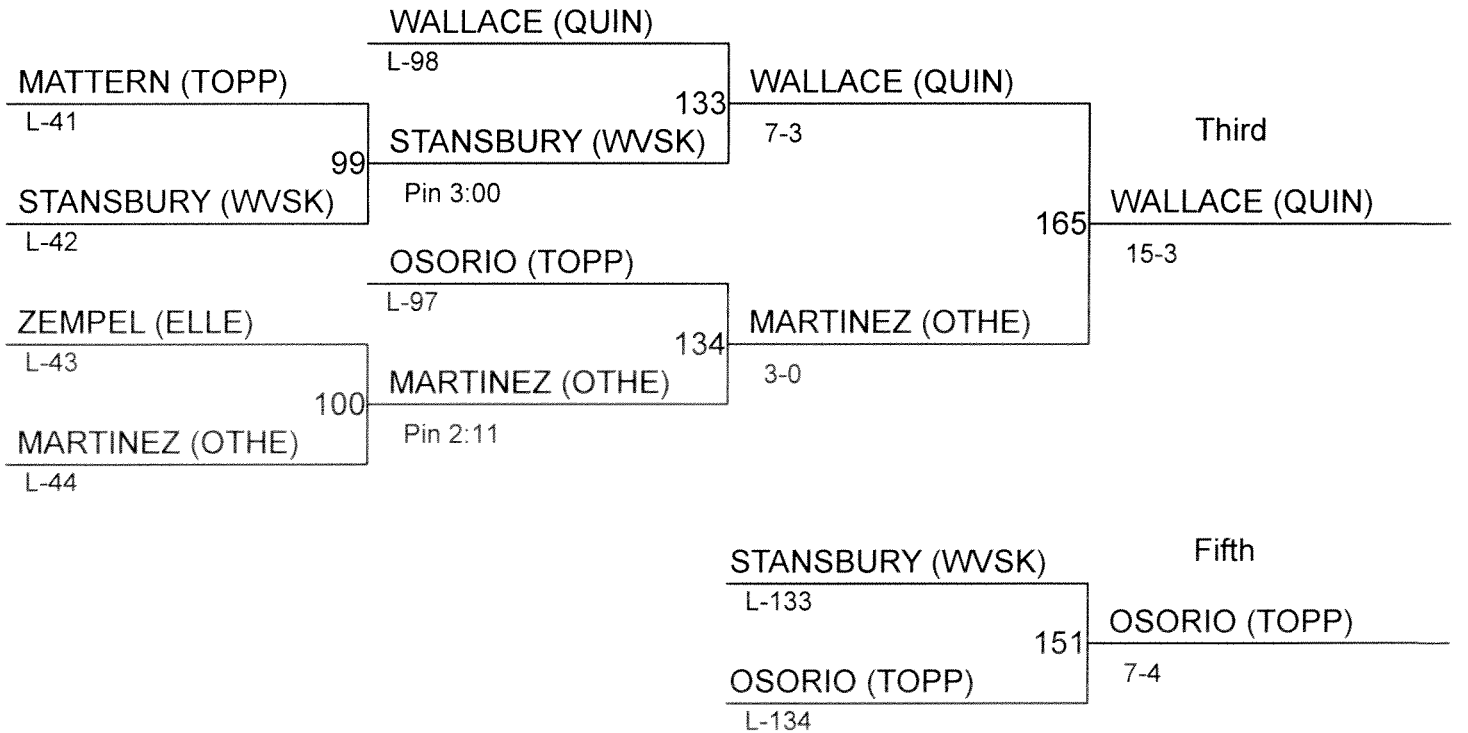

2015 2A REGION IV WRESTLING CHAMPIONSHIPS

Weight Class : **182**

1. 12-KERRIGAN SIMPSON (ELLE)
2. 11-DEVON WATERMAN (CHEN)
3. 12-CADE WALLACE (QUIN)
4. 10-TJ MARTINEZ (OTHE)
5. 09-SALVADOR OSORIO (TOPP)
6. 10-QUINTIN STANSBURY (WVSK)