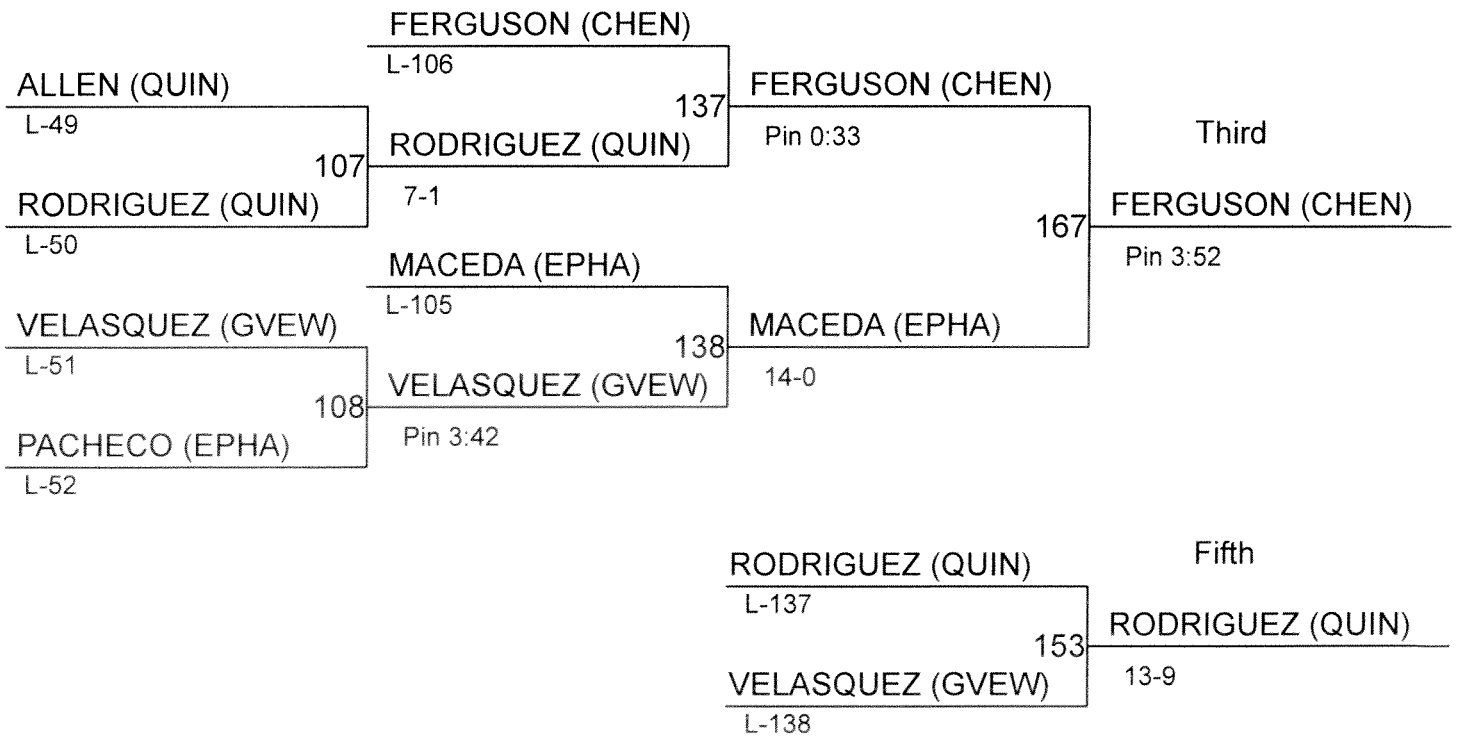

2015 2A REGION IV WRESTLING CHAMPIONSHIPS

Weight Class : 195

1. 11-ANTHONY RUIZ (OTHE)
2. 12-DAMON KING (EVSK)
3. 10-CHASE PIDGEON (SELA)
4. 11-HUNTER SISEMORE (CLAK)
5. 12-KODI SMITH (CHEN)
6. 11-ROLO REYES (EPHA)

2015 2A REGION IV WRESTLING CHAMPIONSHIPS

Weight Class : **220**

1. 11-DYLAN BEELER (CLAK)
2. 12-KENNY MARTINEZ (EVSK)
3. 11-MICHAEL FERGUSON (CHEN)
4. 12-JULIO MACEDA (EPHA)
5. 12-SAMUEL RODRIGUEZ (QUIN)
6. 12-DANNY VELASQUEZ (GVEW)