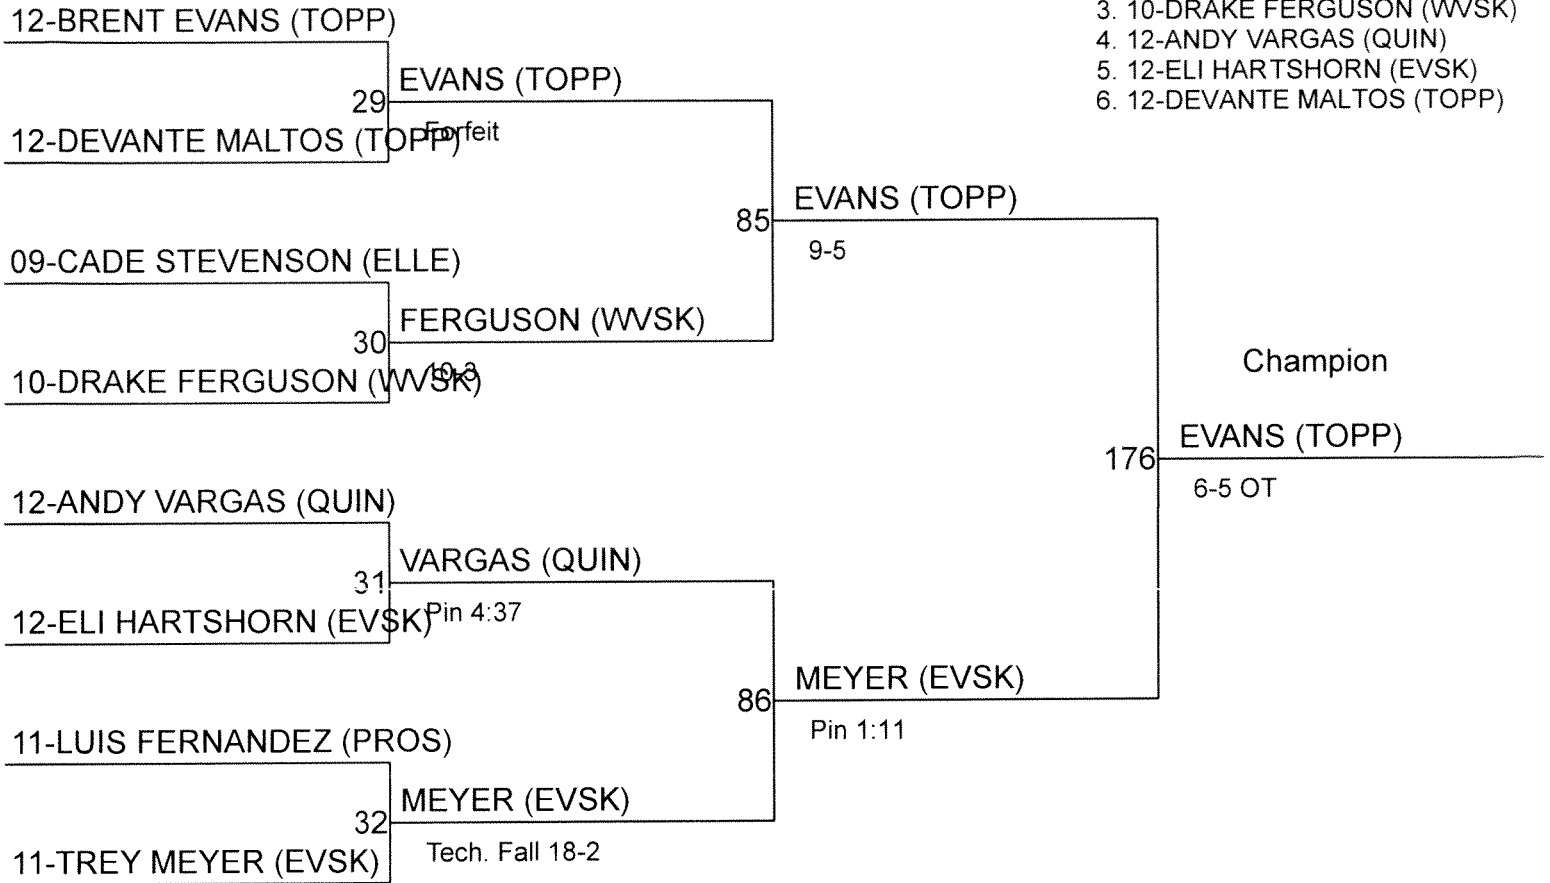

2015 2A REGION IV WRESTLING CHAMPIONSHIPS

Weight Class : **152**

1. 12-BRENT EVANS (TOPP)
2. 11-TREY MEYER (EVSK)
3. 10-DRAKE FERGUSON (WVSK)
4. 12-ANDY VARGAS (QUIN)
5. 12-ELI HARTSHORN (EVSK)
6. 12-DEVANTE MALTOS (TOPP)