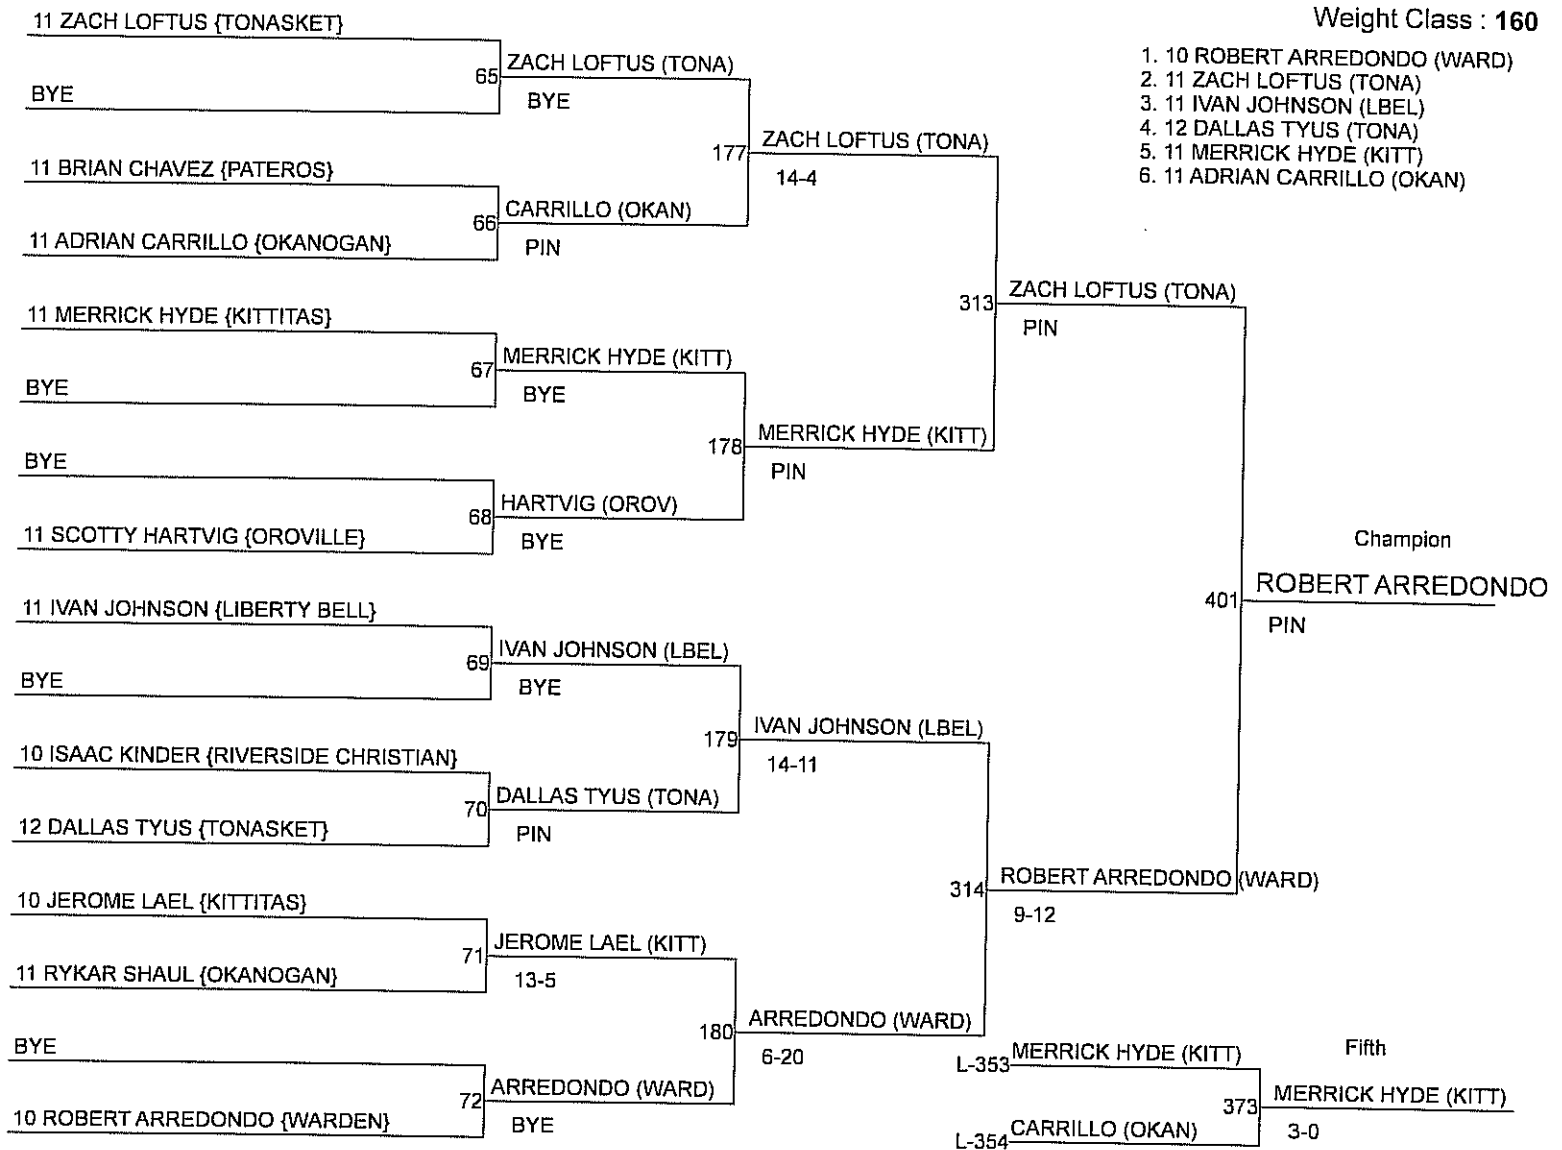

Districts 5-6 B Sub-Regional 2015

Weight Class : 160

1. 10 ROBERT ARREDONDO (WARD)
2. 11 ZACH LOFTUS (TONA)
3. 11 IVAN JOHNSON (LBEL)
4. 12 DALLAS TYUS (TONA)
5. 11 MERRICK HYDE (KITT)
6. 11 ADRIAN CARRILLO (OKAN)