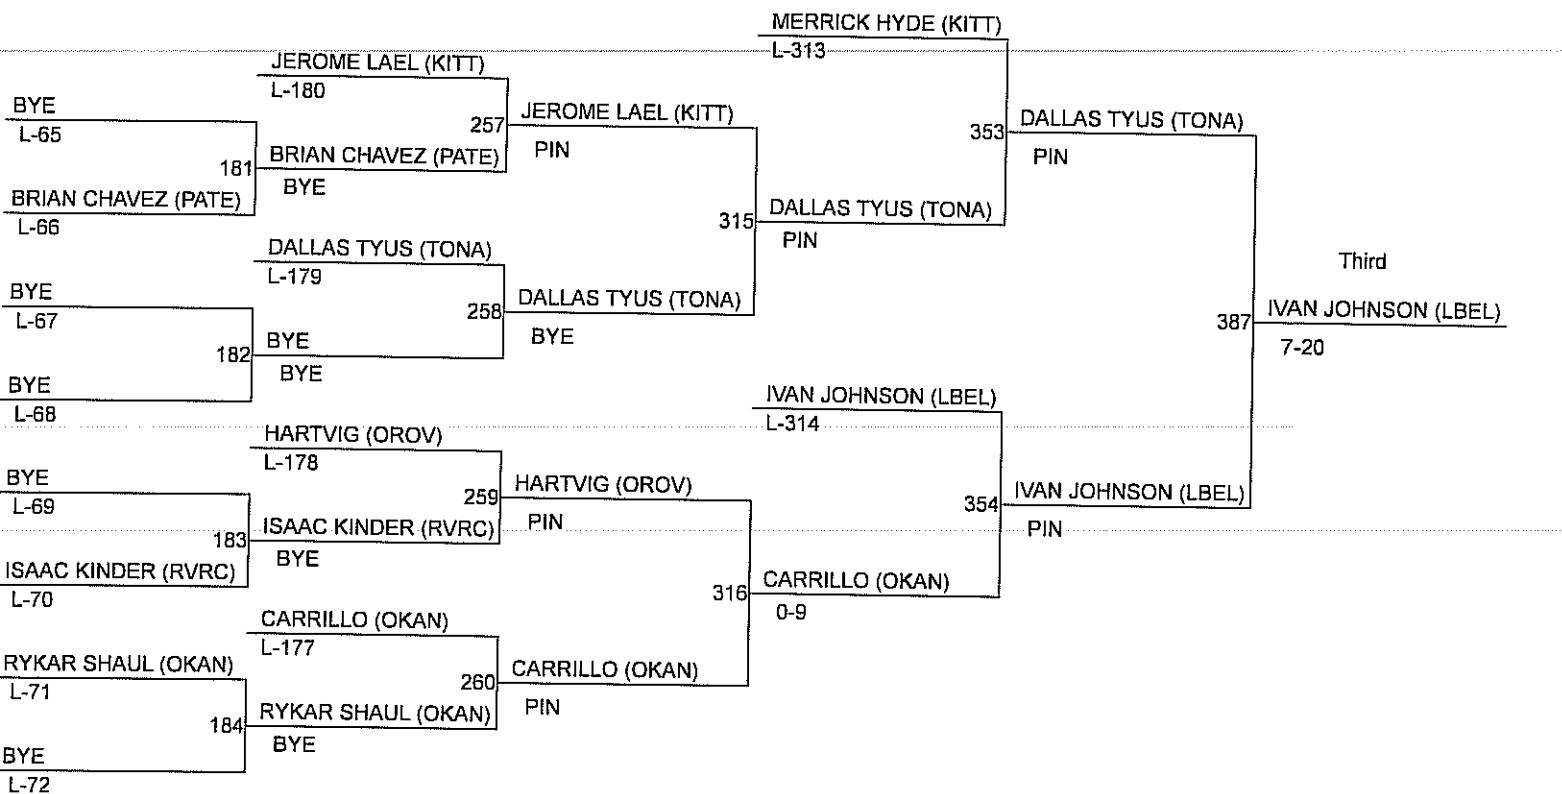

Districts 5-6 B Sub-Regional 2015

Weight Class : 160

1. 10 ROBERT ARREDONDO (WARD)
2. 11 ZACH LOFTUS (TONA)
3. 11 IVAN JOHNSON (LBEL)
4. 12 DALLAS TYUS (TONA)
5. 11 MERRICK HYDE (KITT)
6. 11 ADRIAN CARRILLO (OKAN)