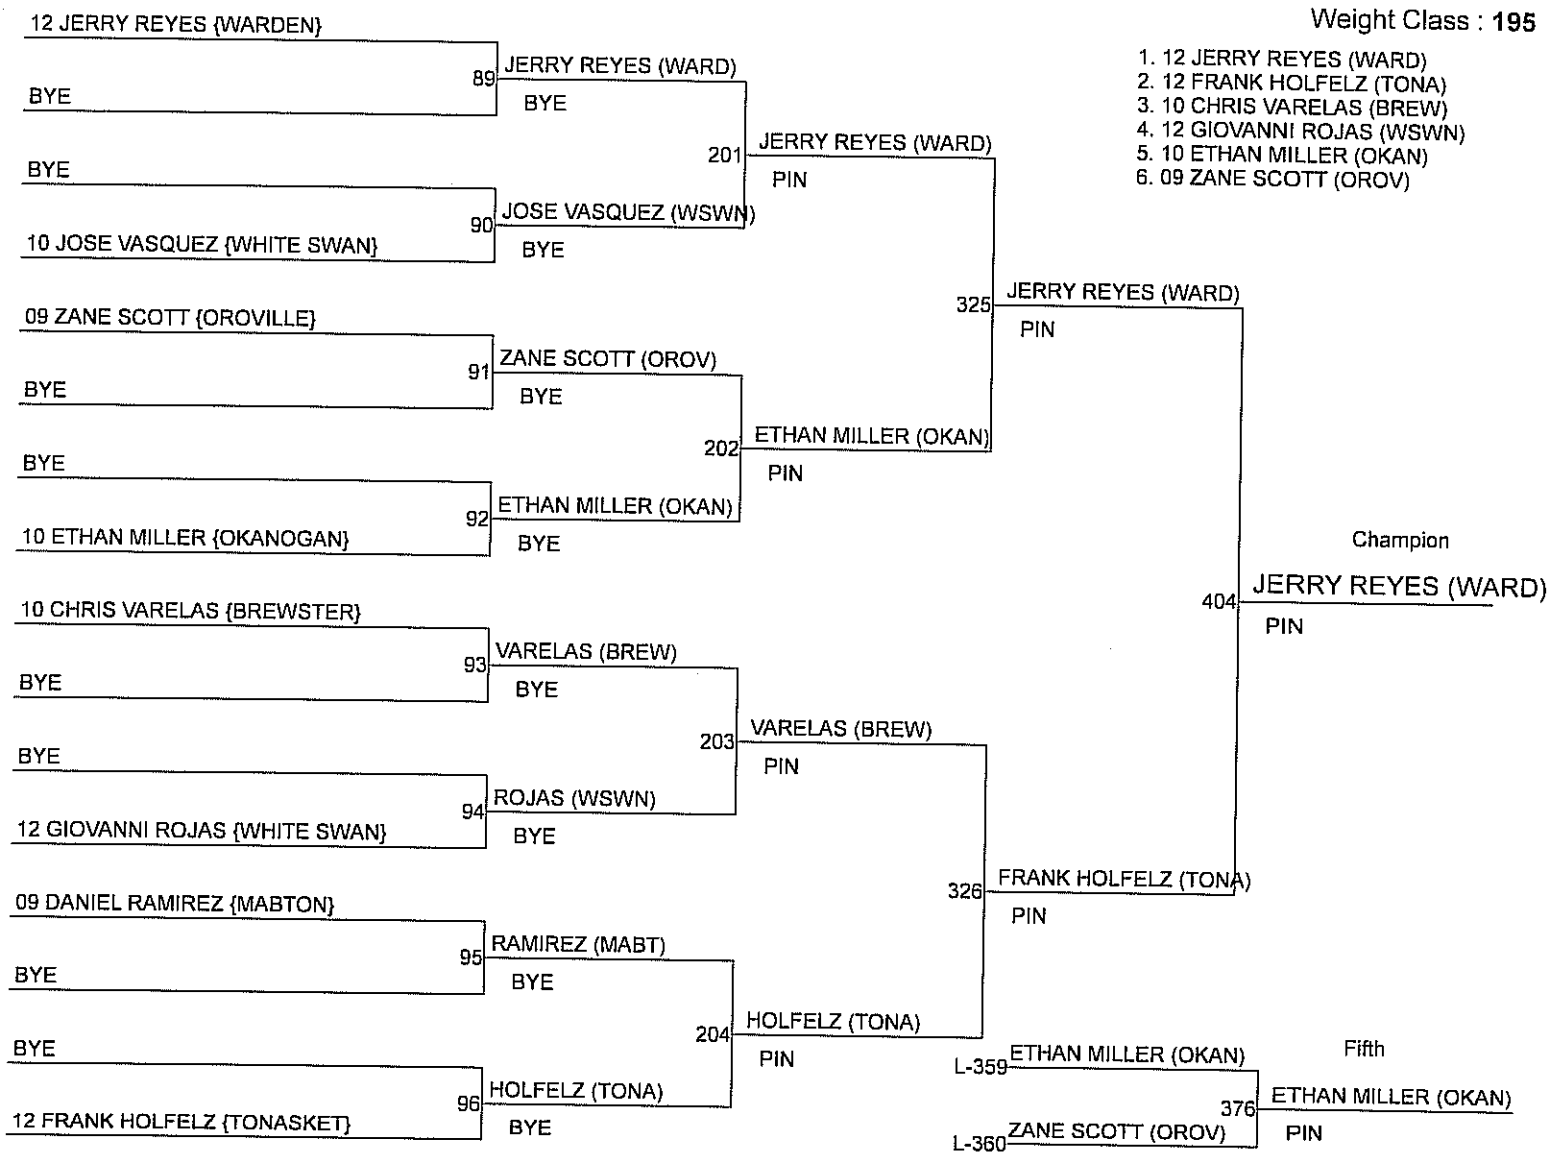

Districts 5-6 B Sub-Regional 2015

Weight Class : 195

1. 12 JERRY REYES (WARD)
2. 12 FRANK HOLFELZ (TONA)
3. 10 CHRIS VARELAS (BREW)
4. 12 GIOVANNI ROJAS (WSWN)
5. 10 ETHAN MILLER (OKAN)
6. 09 ZANE SCOTT (OROV)