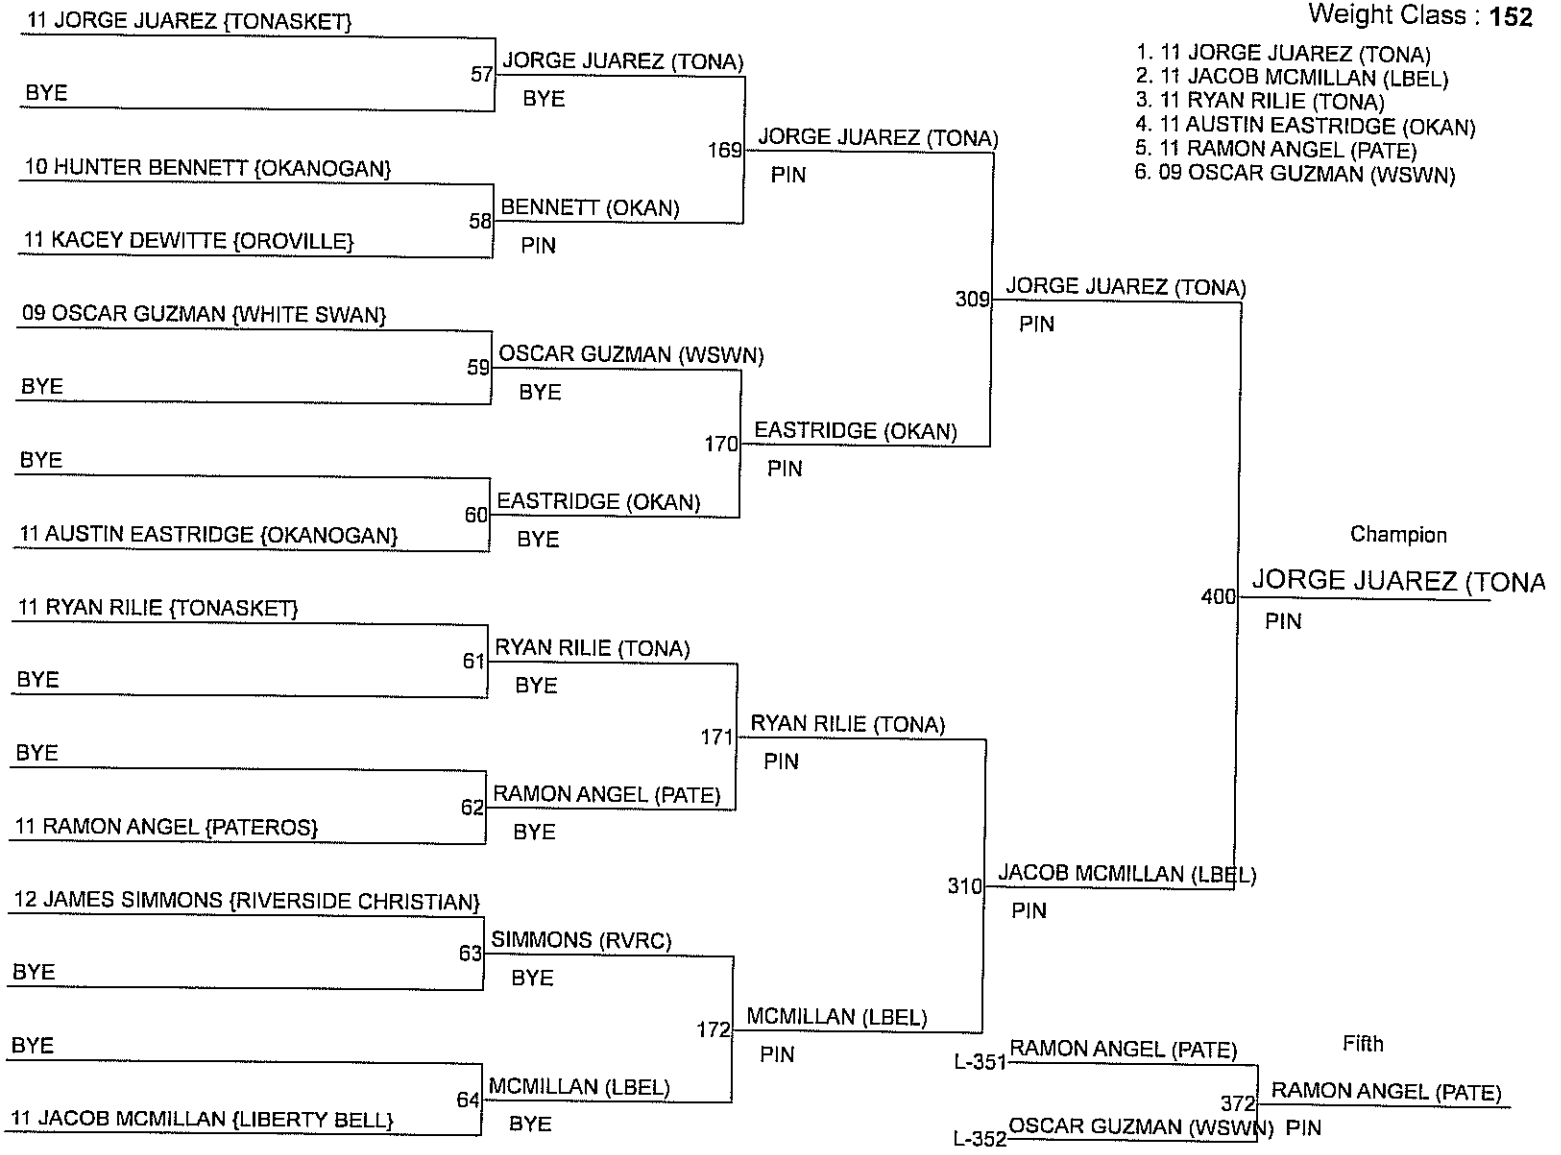

Districts 5-6 B Sub-Regional 2015

Weight Class : 152

1. 11 JORGE JUAREZ (TONA)
2. 11 JACOB MCMILLAN (LBEL)
3. 11 RYAN RILIE (TONA)
4. 11 AUSTIN EASTRIDGE (OKAN)
5. 11 RAMON ANGEL (PATE)
6. 09 OSCAR GUZMAN (WSWN)