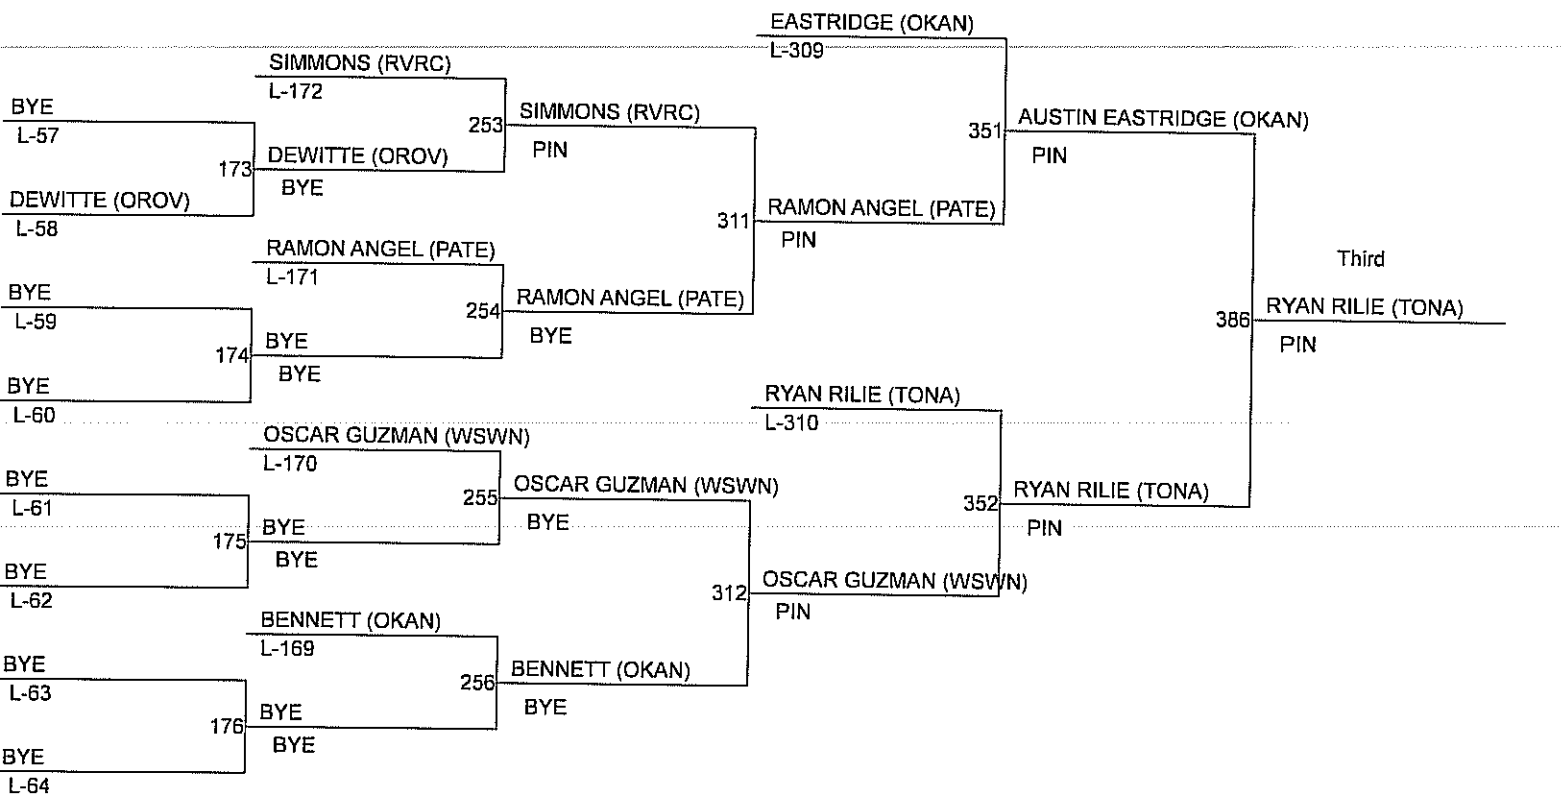

Districts 5-6 B Sub-Regional 2015

Weight Class : 152

1. 11 JORGE JUAREZ (TONA)
2. 11 JACOB MCMILLAN (LBEL)
3. 11 RYAN RILIE (TONA)
4. 11 AUSTIN EASTRIDGE (OKAN)
5. 11 RAMON ANGEL (PATE)
6. 09 OSCAR GUZMAN (WSWN)