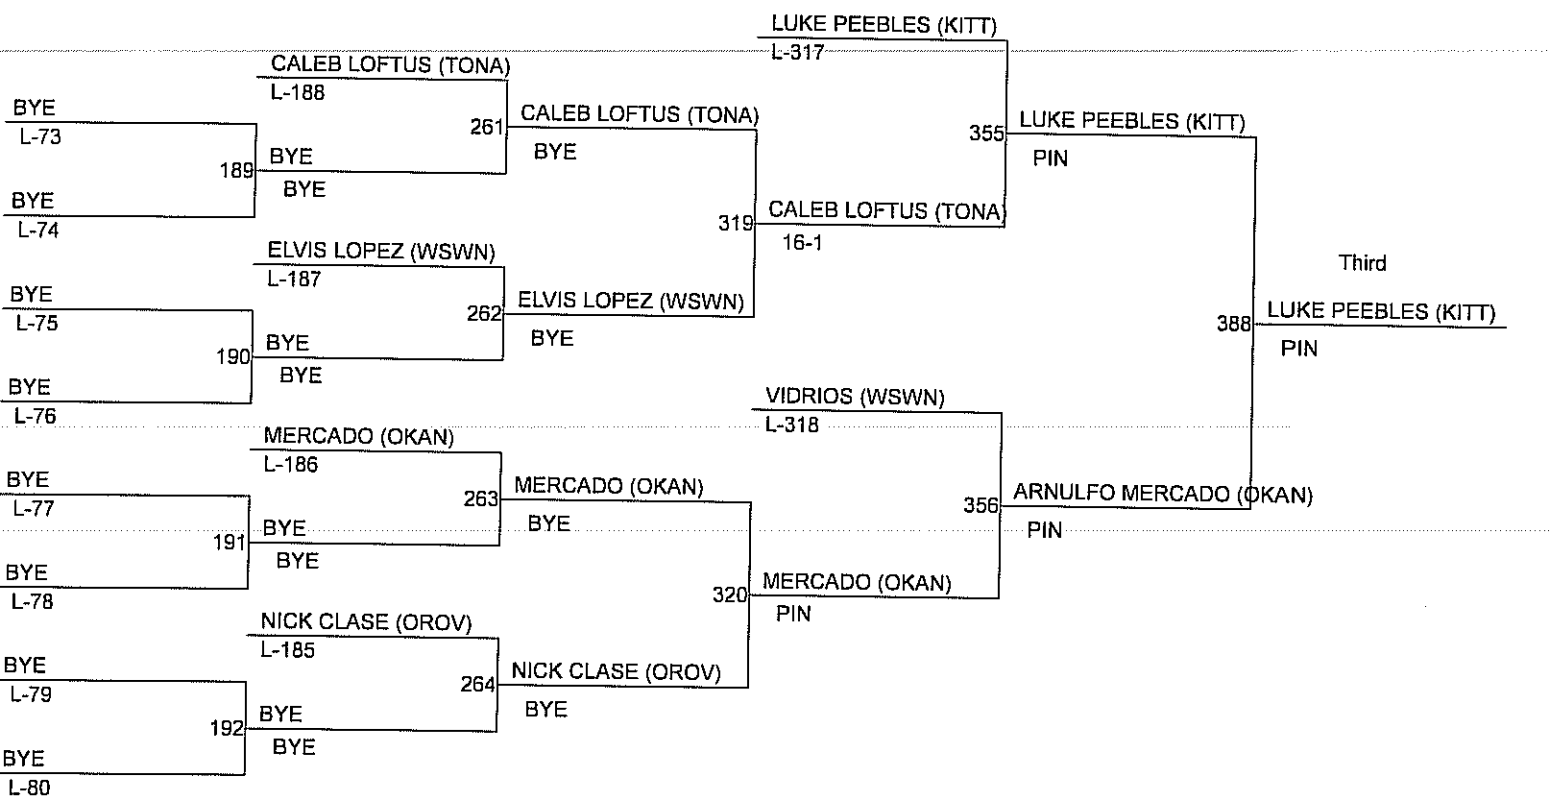

Districts 5-6 B Sub-Regional 2015

Weight Class : 170

1. 12 AUSTIN KNOWLTON (TONA)
2. 12 WYATT GINTER (PATE)
3. 10 LUKE PEEBLES (KITT)
4. 11 ARNULFO MERCADO (OKAN)
5. 12 MANUEL VIDRIOS (WSWN)
6. 12 CALEB LOFTUS (TONA)