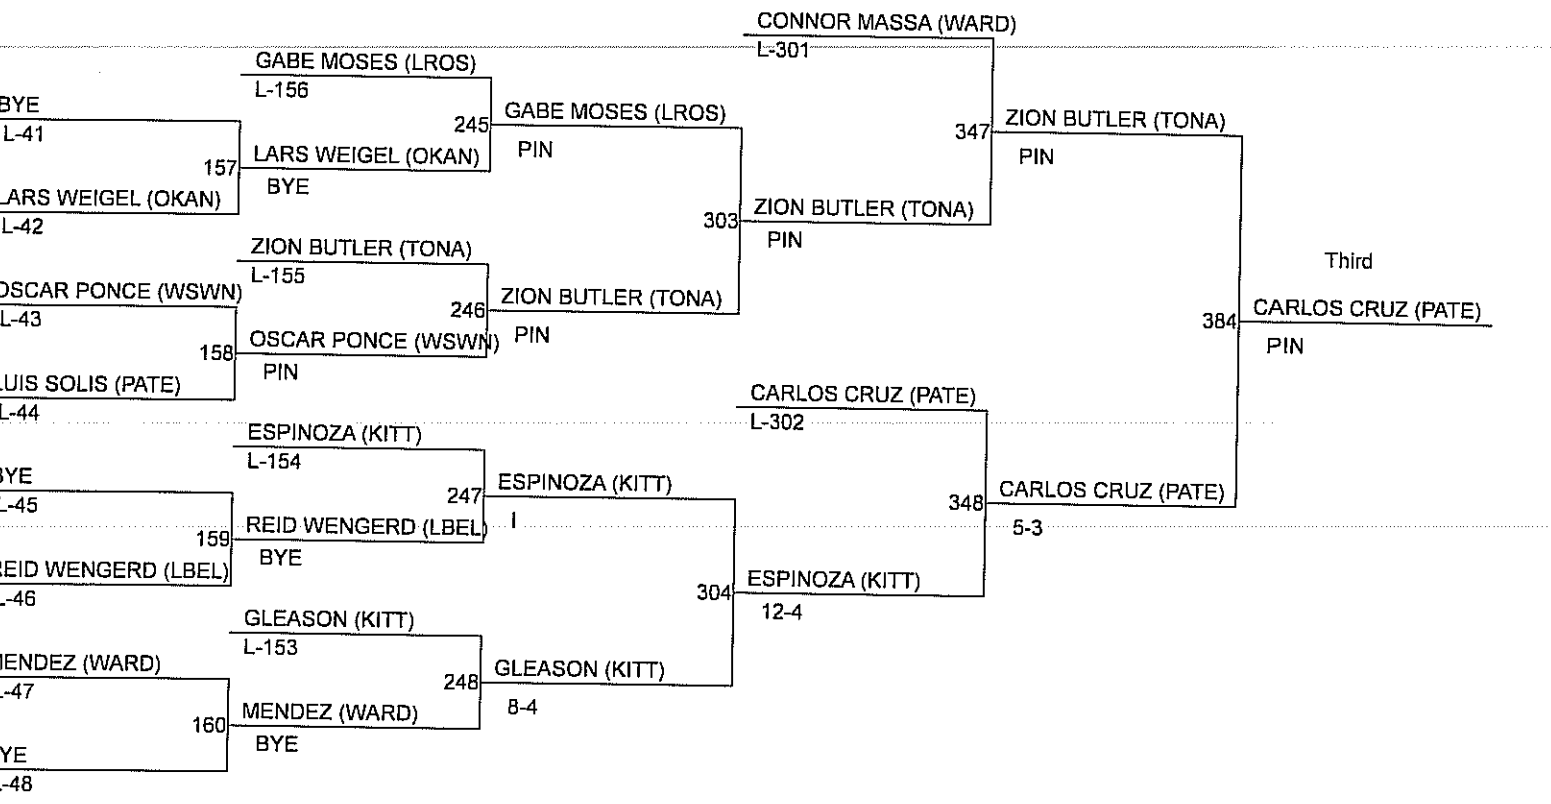

Districts 5-6 B Sub-Regional 2015

Weight Class : 138

1. 12 RAF VARELAS (BREW)
2. 11 MERITT FINK (LBEL)
3. 11 CARLOS CRUZ (PATE)
4. 10 ZION BUTLER (TONA)
5. 11 DANIEL ESPINOZA (KITT)
6. 11 CONNOR MASSA (WARD)