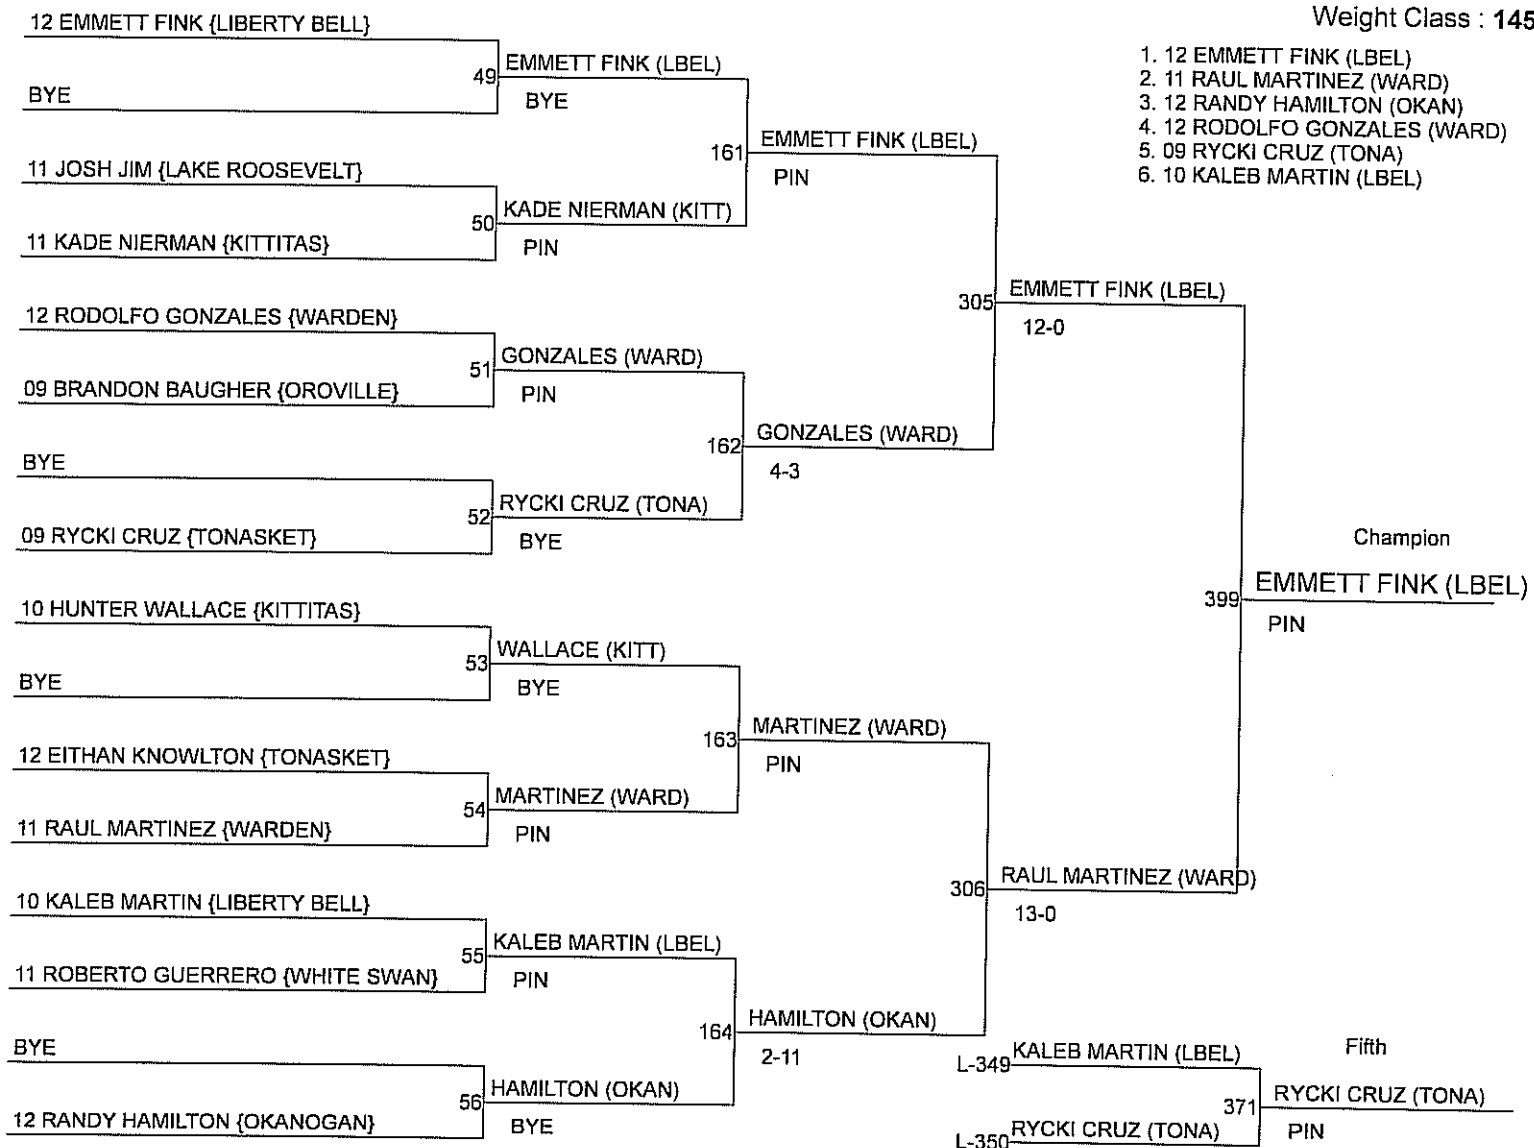

Districts 5-6 B Sub-Regional 2015

Weight Class : 145

1. 12 EMMETT FINK (LBEL)
2. 11 RAUL MARTINEZ (WARD)
3. 12 RANDY HAMILTON (OKAN)
4. 12 RODOLFO GONZALES (WARD)
5. 09 RYCKI CRUZ (TONA)
6. 10 KALEB MARTIN (LBEL)