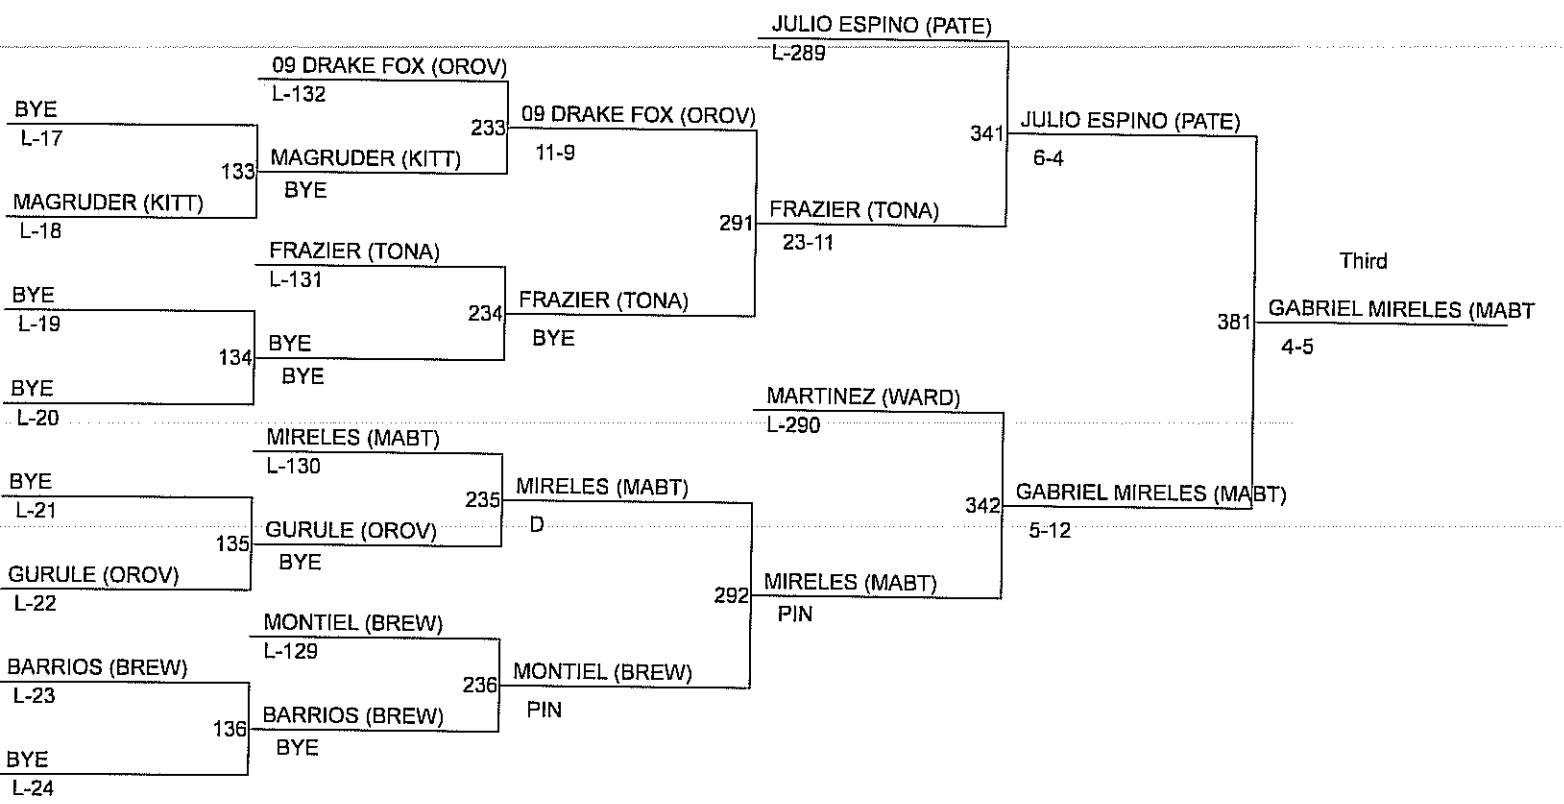

Districts 5-6 B Sub-Regional 2015

Weight Class : 120

1. 12 TRENT SKELTON (LBEL)
2. 11 JOSIAH GUERRA (WARD)
3. 10 GABRIEL MIRELES (MABT)
4. 10 JULIO ESPINO (PATE)
5. 11 JOHNNY MARTINEZ (WARD)
6. 10 VANCE FRAZIER (TONA)