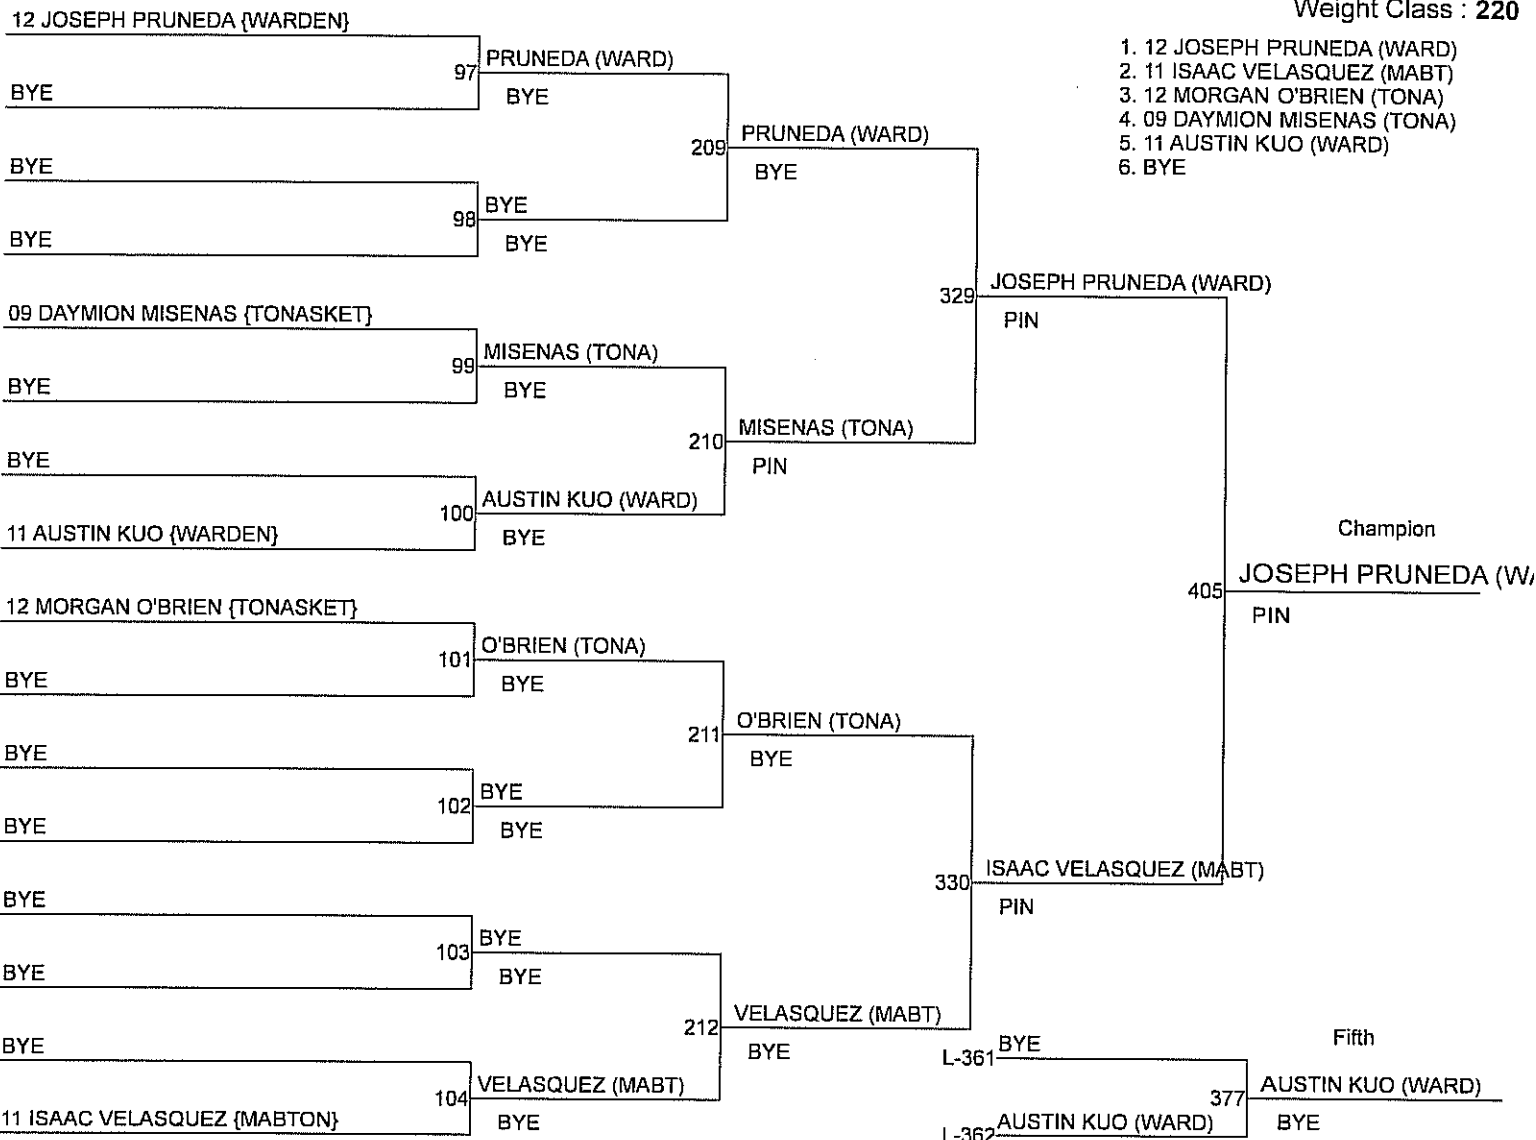

Districts 5-6 B Sub-Regional 2015

Weight Class : 220

1. 12 JOSEPH PRUNEDA (WARD)
2. 11 ISAAC VELASQUEZ (MABT)
3. 12 MORGAN O'BRIEN (TONA)
4. 09 DAYMION MISENAS (TONA)
5. 11 AUSTIN KUO (WARD)
6. BYE