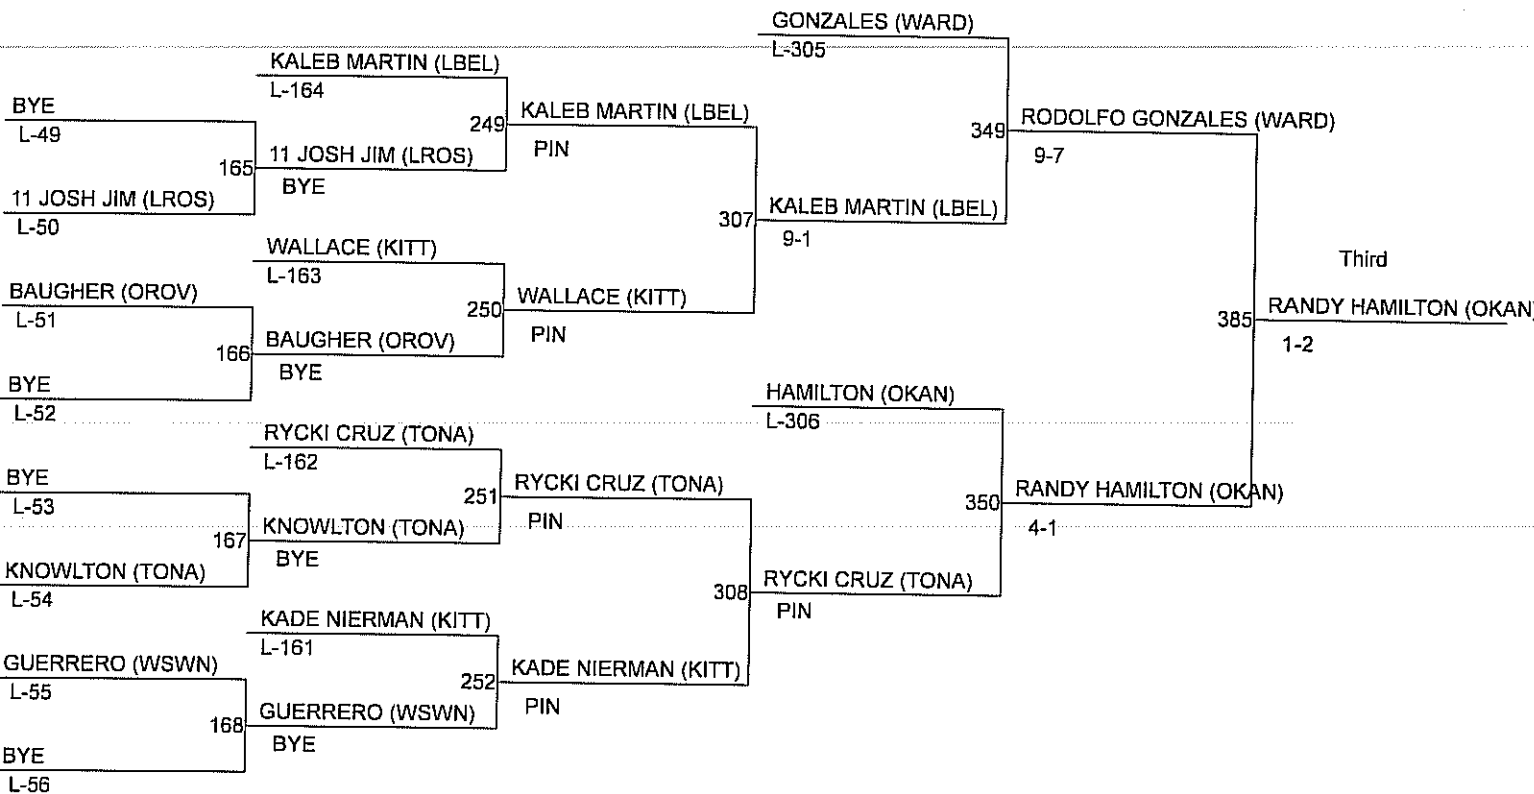

Districts 5-6 B Sub-Regional 2015

Weight Class : 145

1. 12 EMMETT FINK (LBEL)
2. 11 RAUL MARTINEZ (WARD)
3. 12 RANDY HAMILTON (OKAN)
4. 12 RODOLFO GONZALES (WARD)
5. 09 RYCKI CRUZ (TONA)
6. 10 KALEB MARTIN (LBEL)