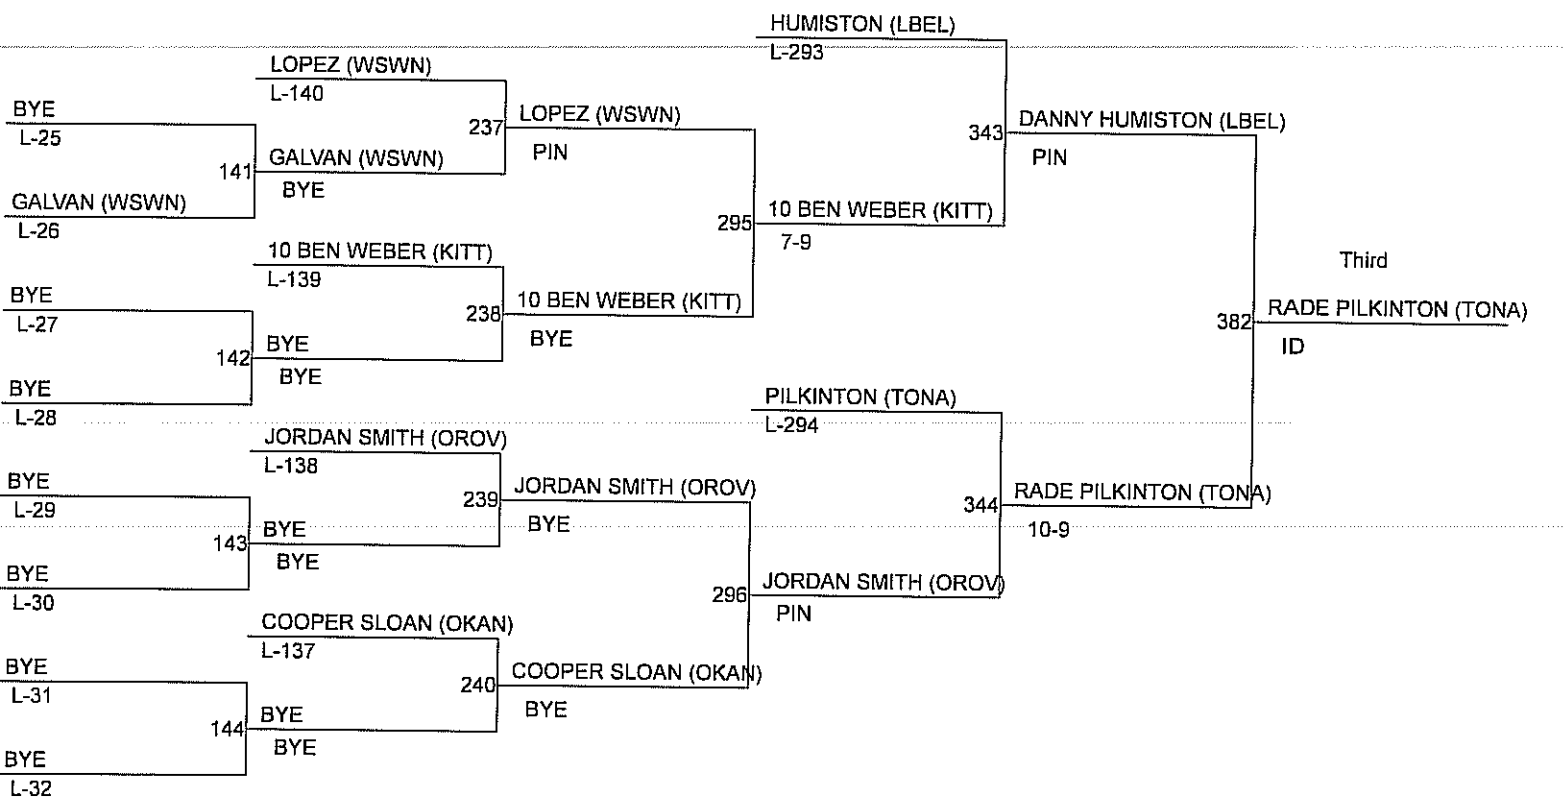

Districts 5-6 B Sub-Regional 2015

Weight Class : 126

1. 11 TYSON YAMANE (WARD)
2. 12 JOSEPH PRUNEDA (WARD)
3. 11 RADE PILKINTON (TONA)
4. 12 DANNY HUMISTON (LBEL)
5. 12 JORDAN SMITH (OROV)
6. 10 BEN WEBER (KITT)