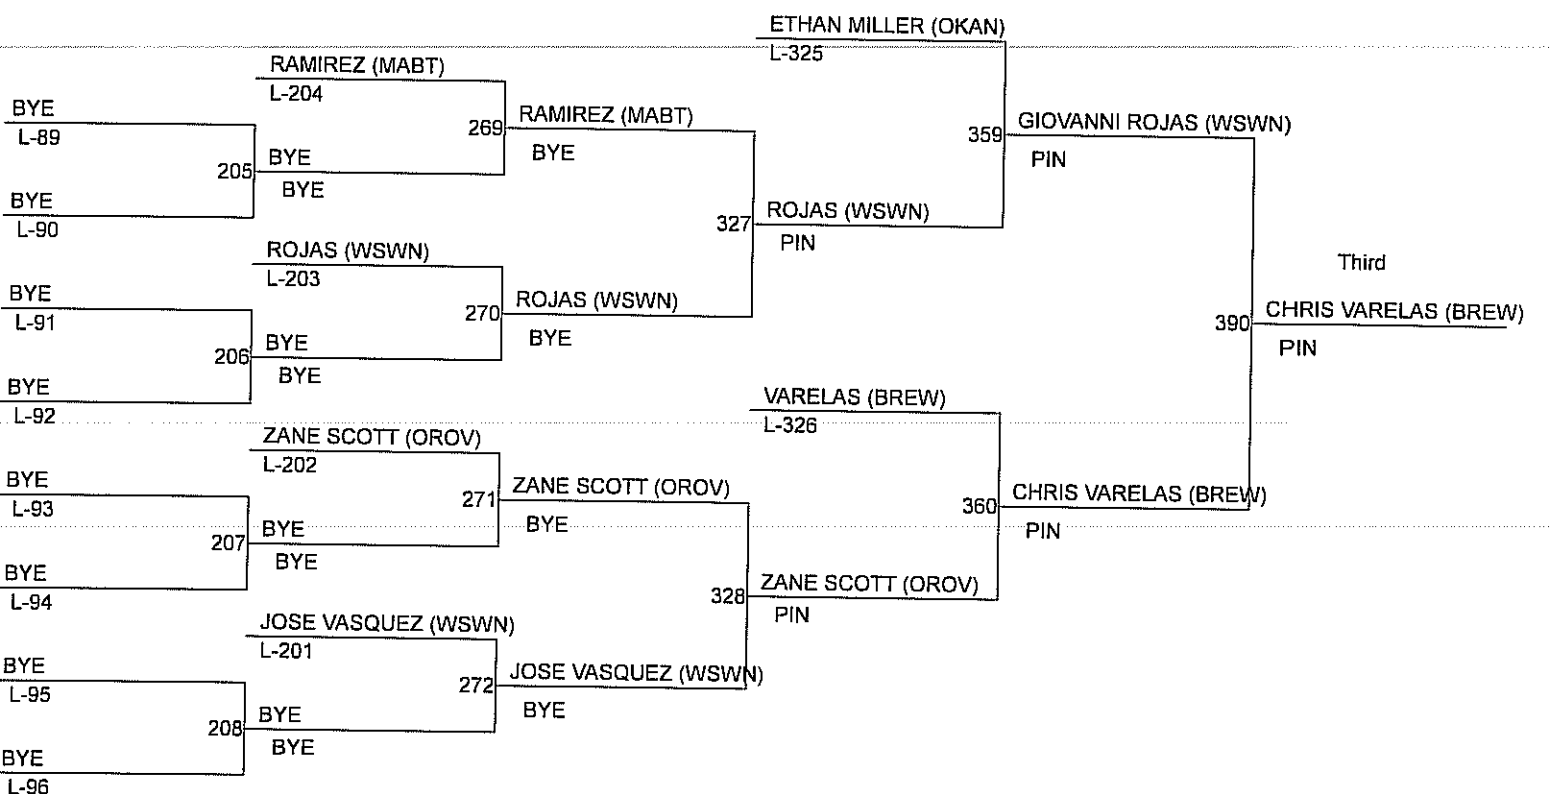

Districts 5-6 B Sub-Regional 2015

Weight Class : 195

1. 12 JERRY REYES (WARD)
2. 12 FRANK HOLFELZ (TONA)
3. 10 CHRIS VARELAS (BREW)
4. 12 GIOVANNI ROJAS (WSWN)
5. 10 ETHAN MILLER (OKAN)
6. 09 ZANE SCOTT (OROV)