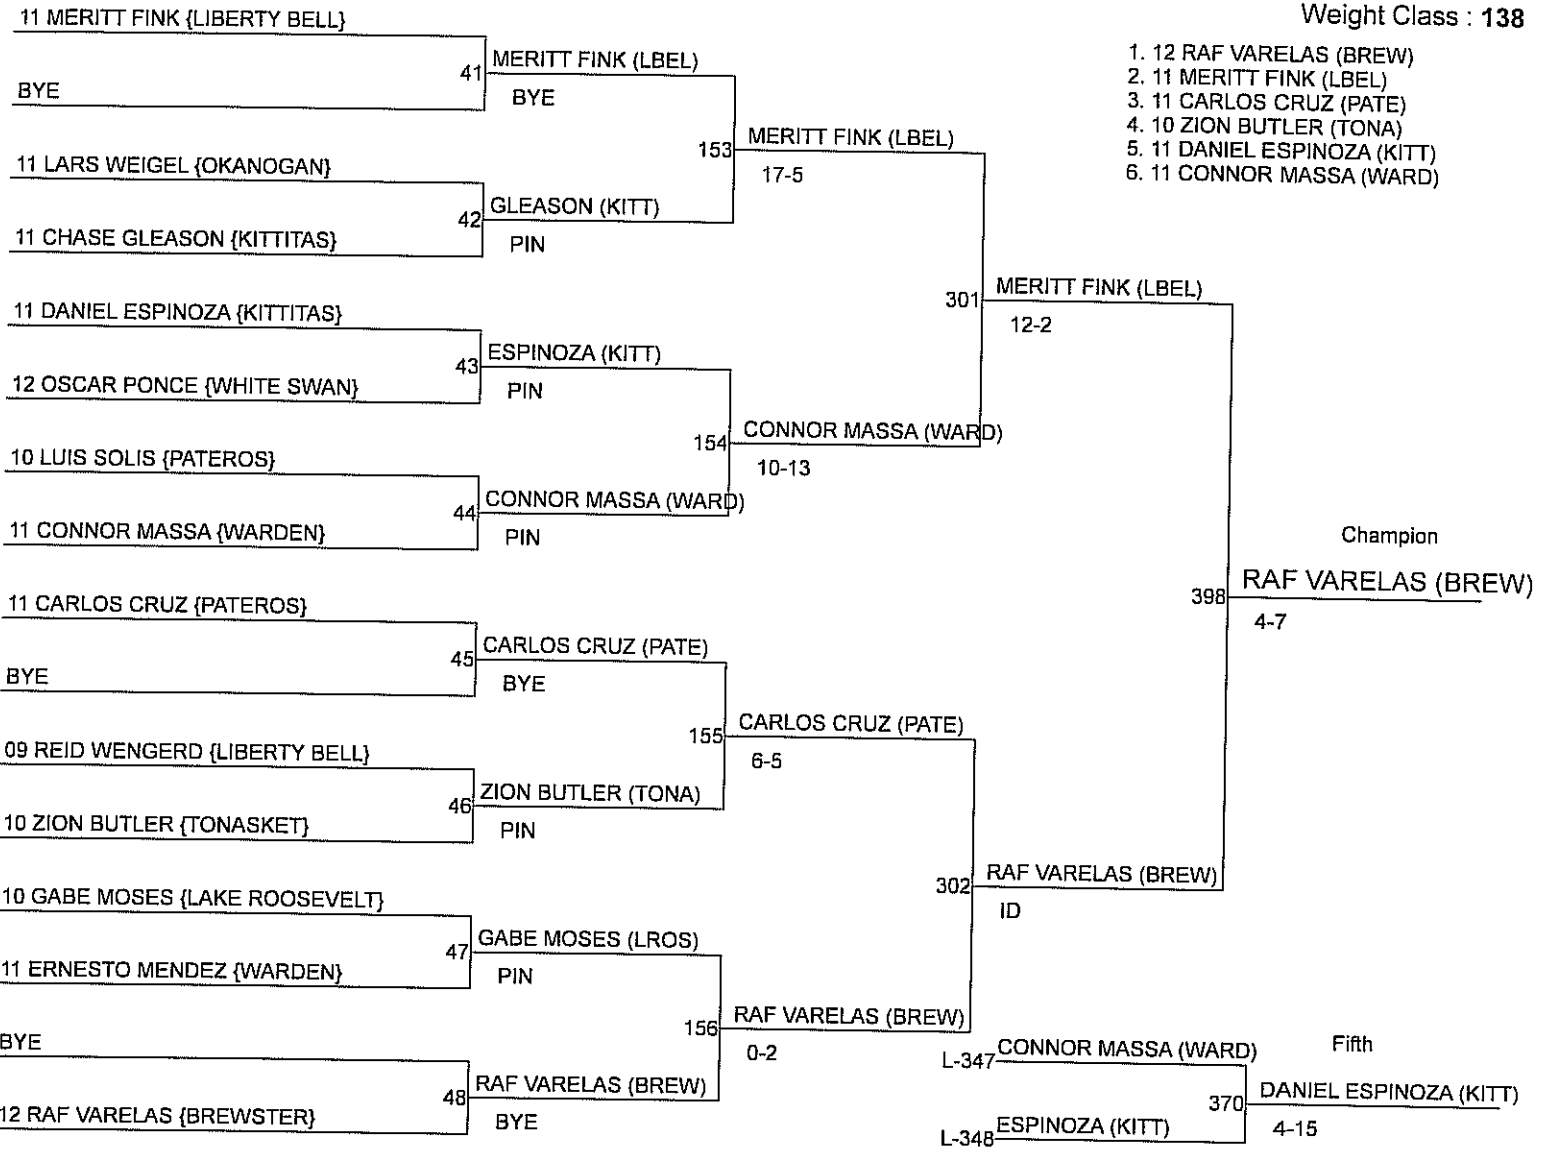

Districts 5-6 B Sub-Regional 2015

Weight Class : 138

1. 12 RAF VARELAS (BREW)
2. 11 MERITT FINK (LBEL)
3. 11 CARLOS CRUZ (PATE)
4. 10 ZION BUTLER (TONA)
5. 11 DANIEL ESPINOZA (KITT)
6. 11 CONNOR MASSA (WARD)