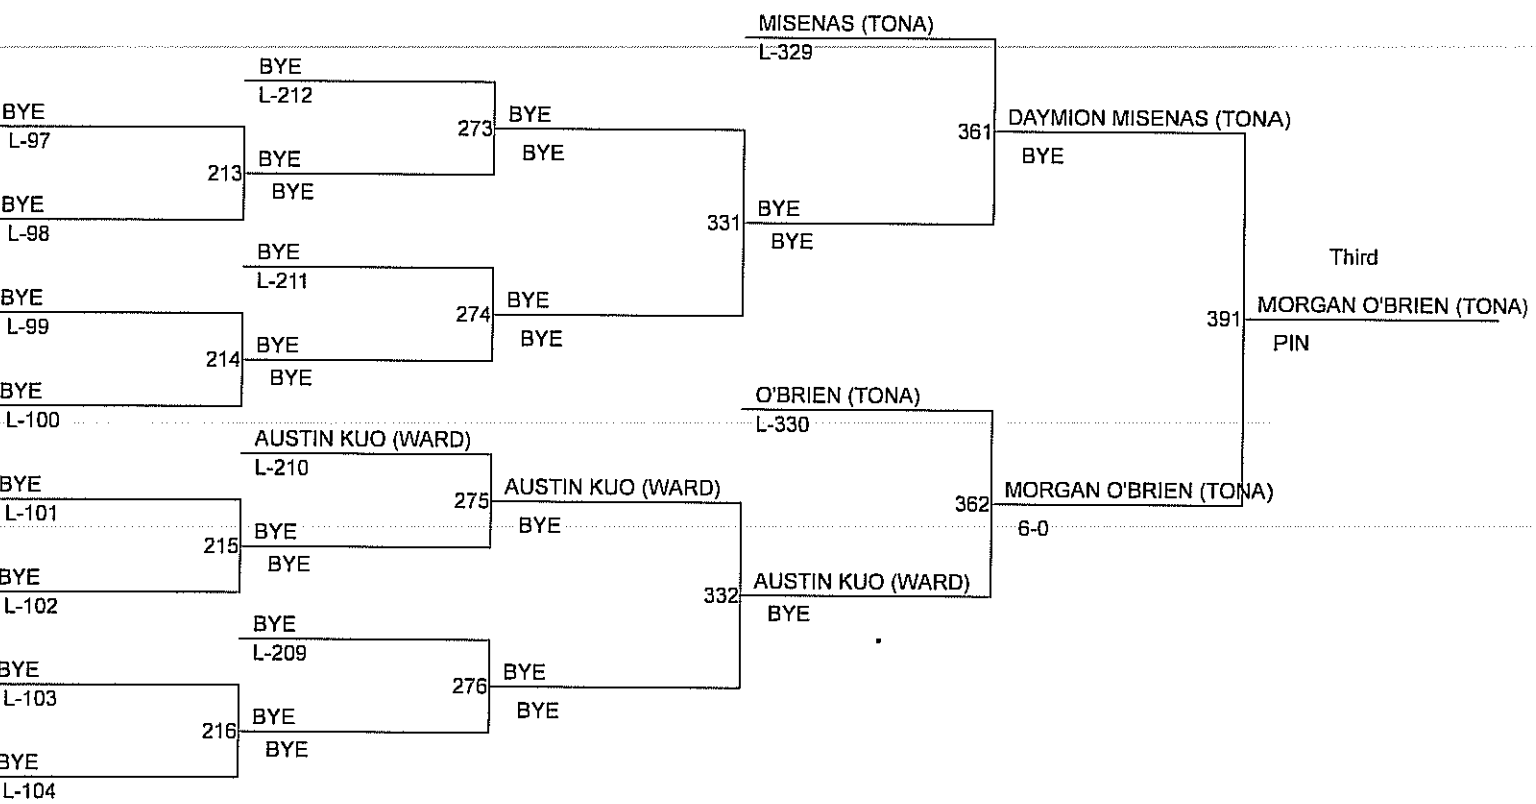

Districts 5-6 B Sub-Regional 2015

Weight Class : 220

1. 12 JOSEPH PRUNEDA (WARD)
2. 11 ISAAC VELASQUEZ (MABT)
3. 12 MORGAN O'BRIEN (TONA)
4. 09 DAYMION MISENAS (TONA)
5. 11 AUSTIN KUO (WARD)
6. BYE