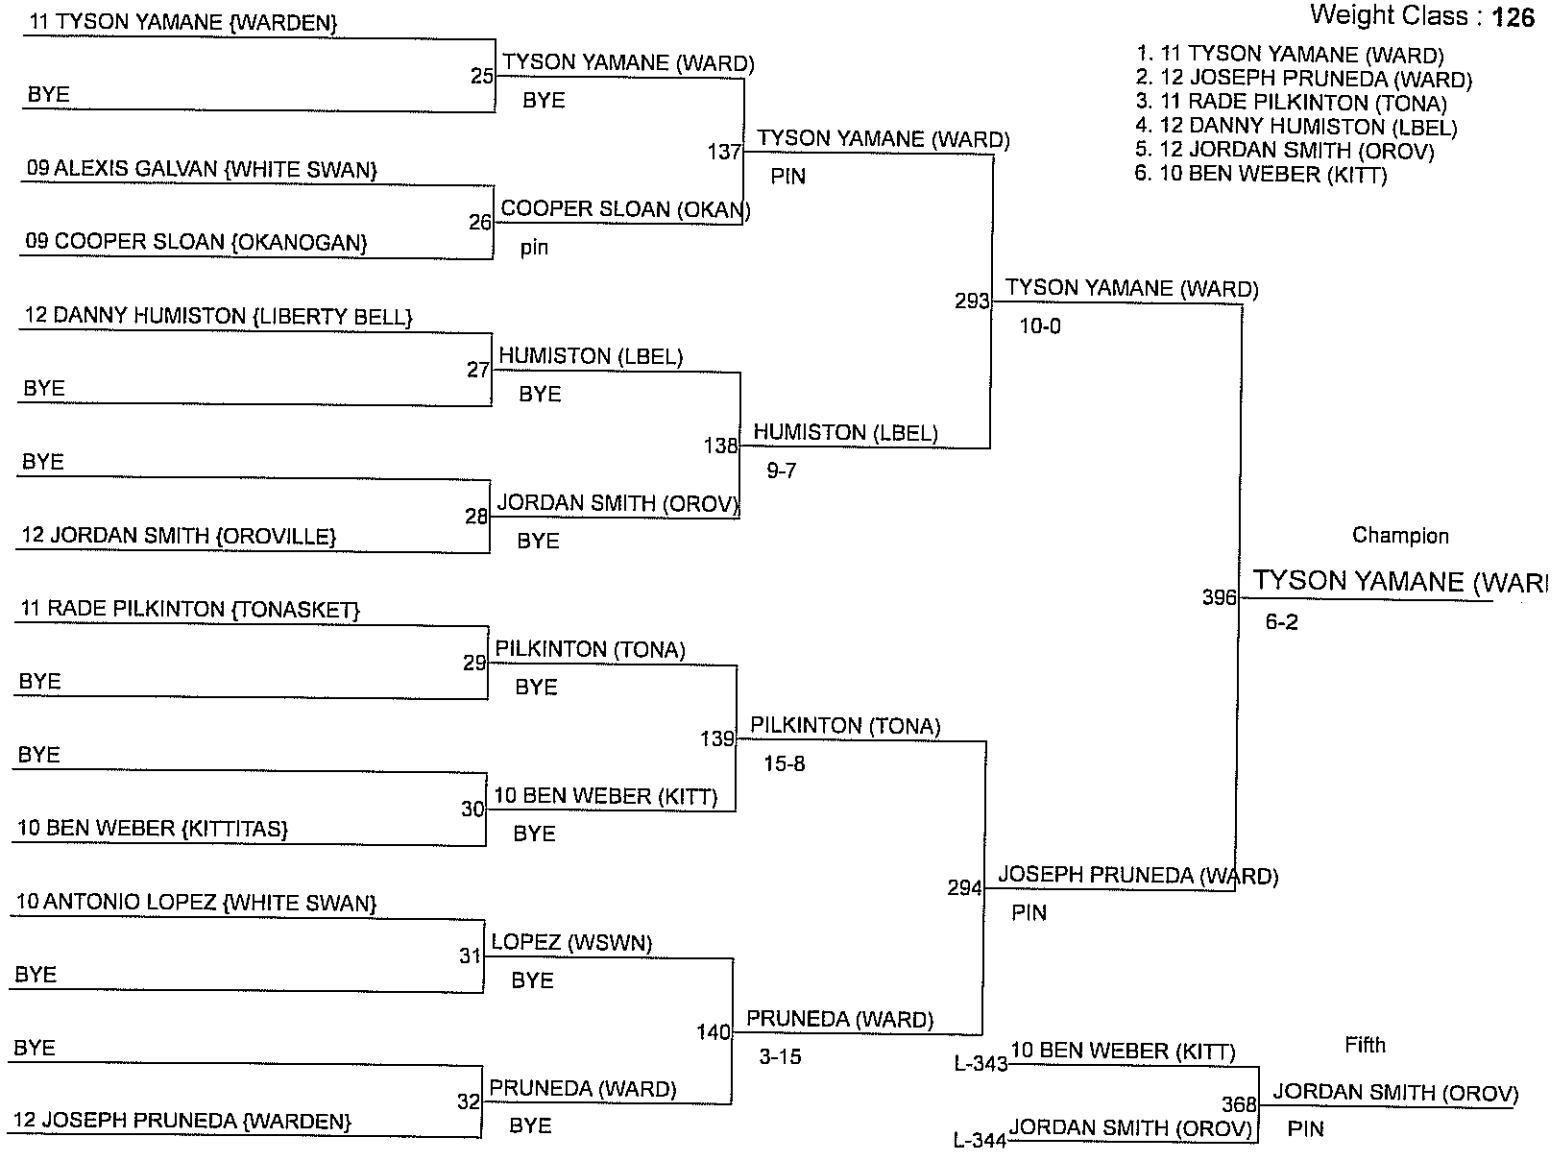

Districts 5-6 B Sub-Regional 2015

Weight Class : 126

1. 11 TYSON YAMANE (WARD)
2. 12 JOSEPH PRUNEDA (WARD)
3. 11 RADE PILKINTON (TONA)
4. 12 DANNY HUMISTON (LBEL)
5. 12 JORDAN SMITH (OROV)
6. 10 BEN WEBER (KITT)