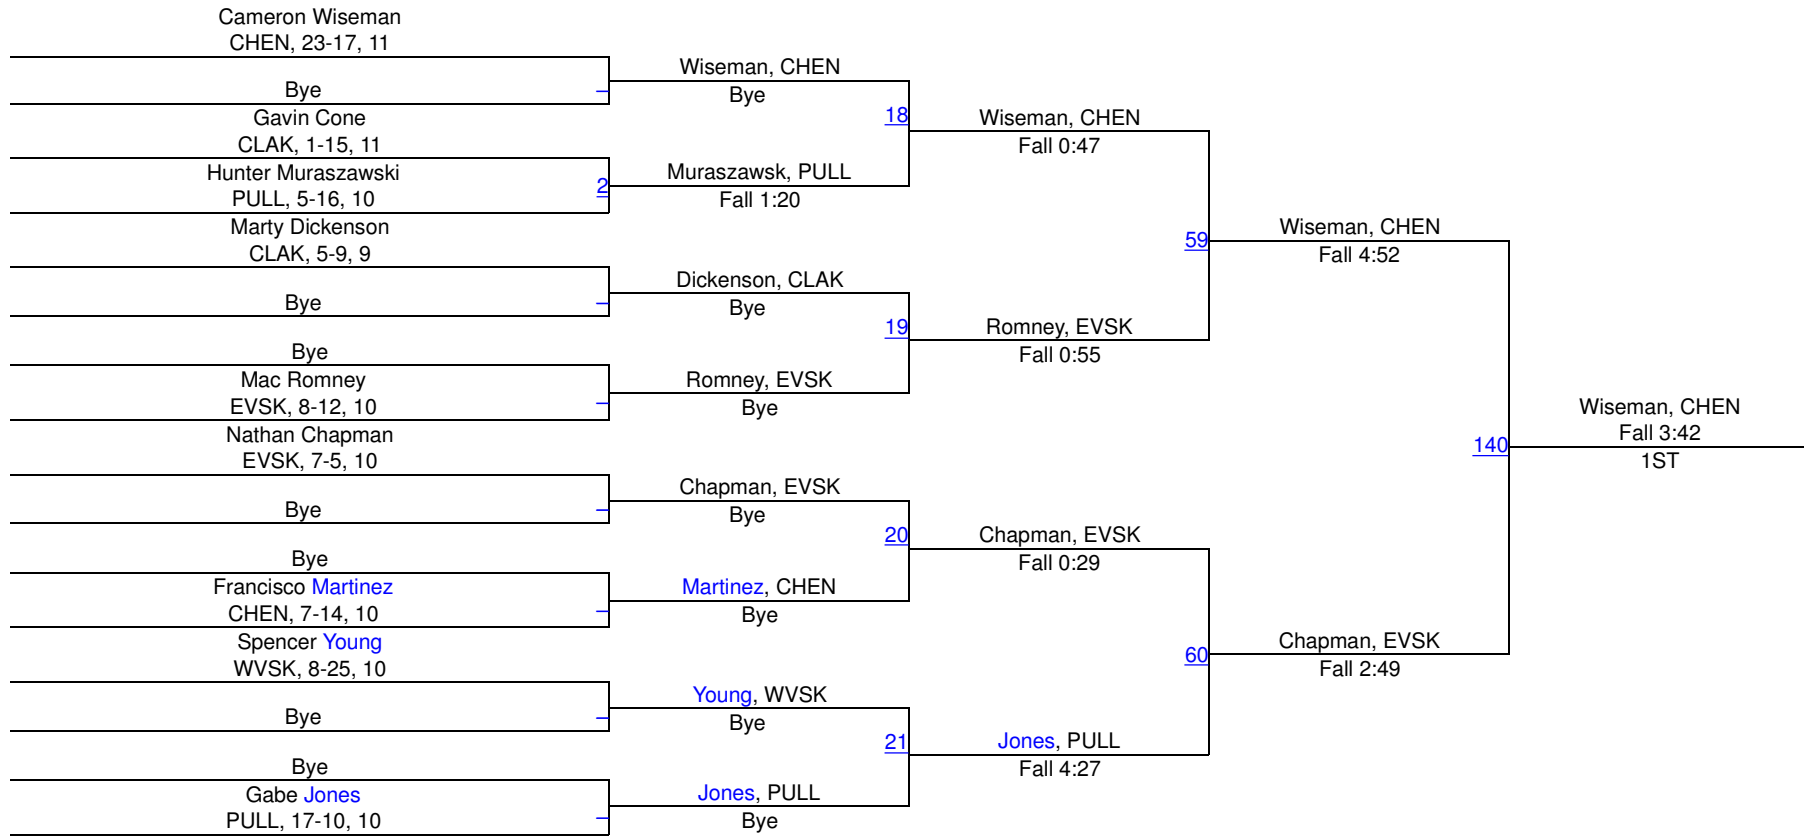

GNL District & Girls District 7 & 8 2015

138