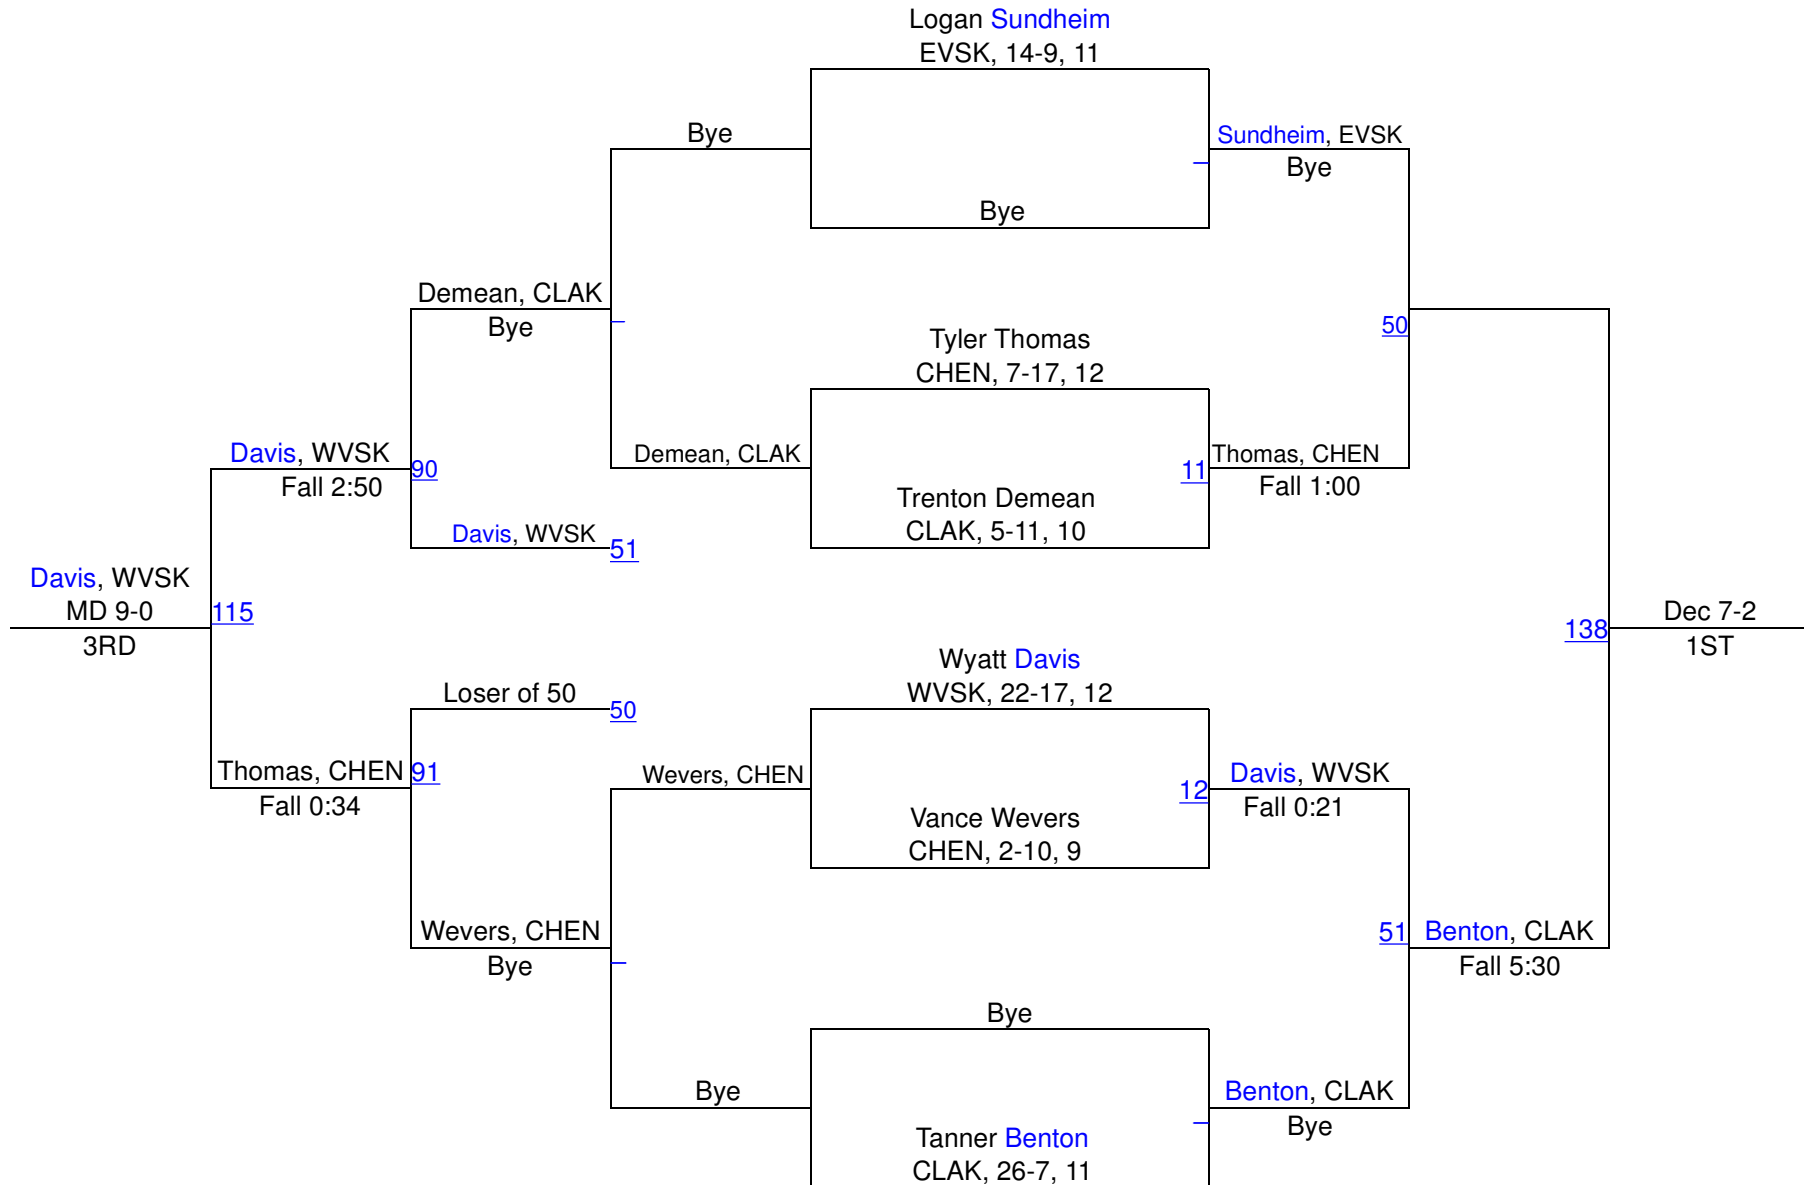

GNL District & Girls District 7 & 8 2015

113

GNL District & Girls District 7 & 8 2015

105 Girls

GNL District & Girls District 7 & 8 2015

120

GNL District & Girls District 7 & 8 2015

126

GNL District & Girls District 7 & 8 2015

138

GNL District & Girls District 7 & 8 2015

125 Girls

GNL District & Girls District 7 & 8 2015

145

GNL District & Girls District 7 & 8 2015

130 Girls

Taylor Strozyk
WILB, 11-5, 10

GNL District & Girls District 7 & 8 2015

152

GNL District & Girls District 7 & 8 2015

160

GNL District & Girls District 7 & 8 2015

170

GNL District & Girls District 7 & 8 2015