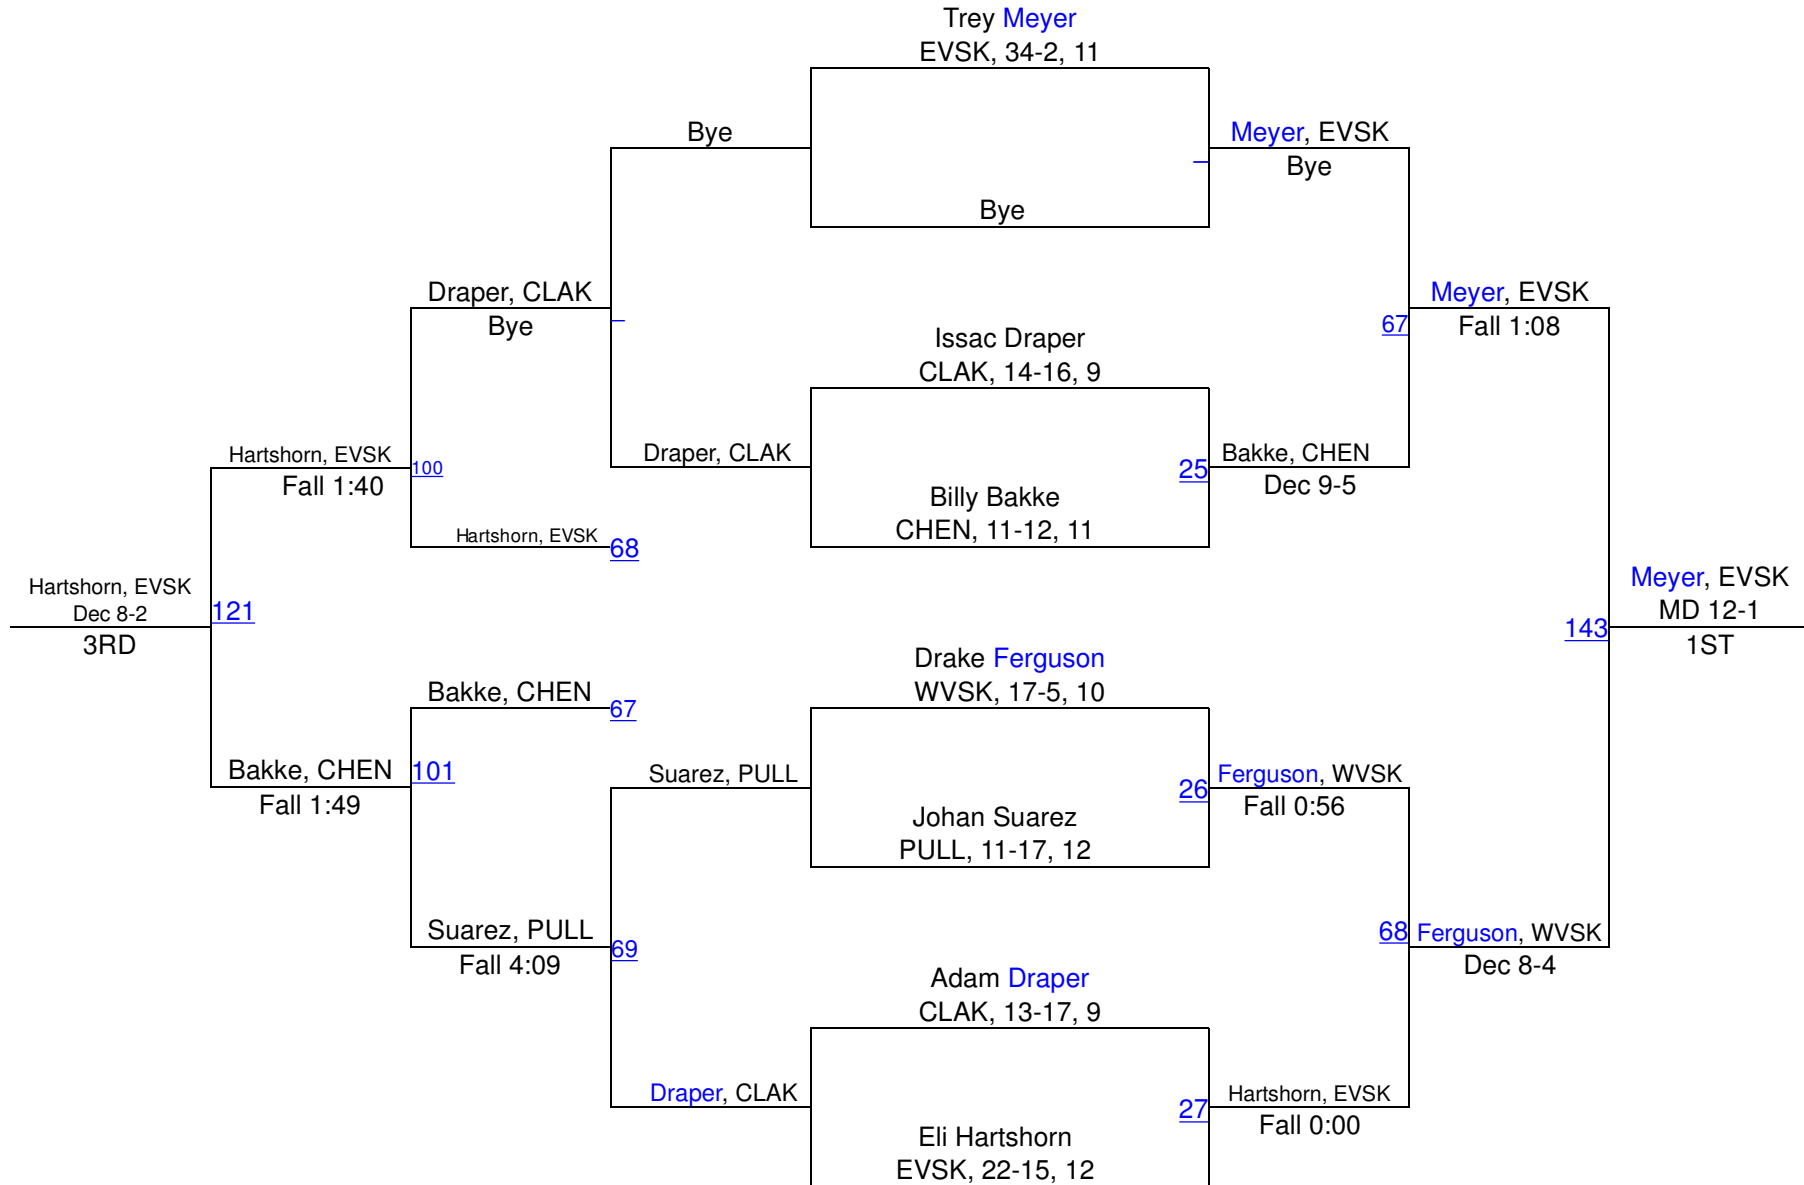

GNL District & Girls District 7 & 8 2015

138

GNL District & Girls District 7 & 8 2015

125 Girls

GNL District & Girls District 7 & 8 2015

145

GNL District & Girls District 7 & 8 2015

130 Girls

Taylor Strozyk
WILB, 11-5, 10

GNL District & Girls District 7 & 8 2015

152

GNL District & Girls District 7 & 8 2015

160

GNL District & Girls District 7 & 8 2015

170

GNL District & Girls District 7 & 8 2015