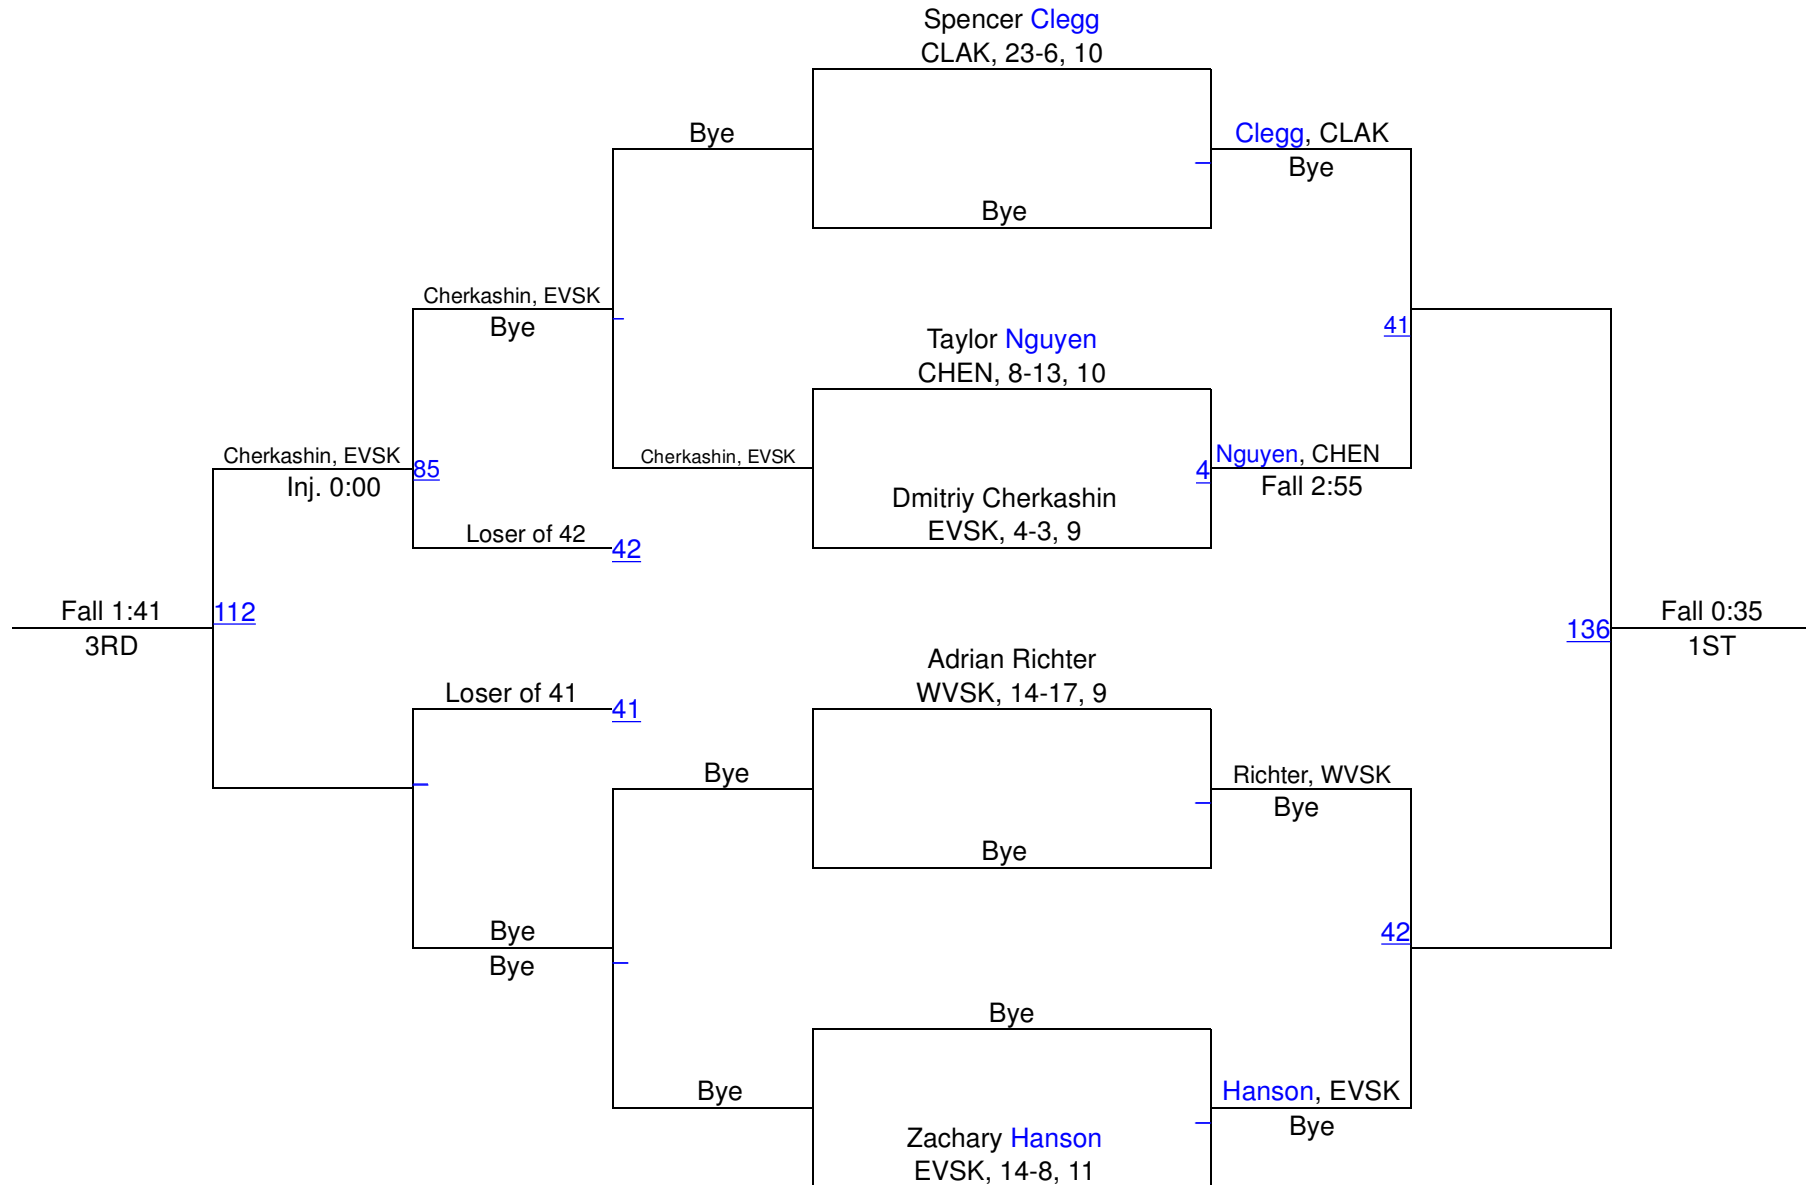

GNL District & Girls District 7 & 8 2015

113

GNL District & Girls District 7 & 8 2015

105 Girls

GNL District & Girls District 7 & 8 2015

120

GNL District & Girls District 7 & 8 2015

126

Taylor Strozyk
WILB, 11-5, 10

GNL District & Girls District 7 & 8 2015

152

GNL District & Girls District 7 & 8 2015

160

GNL District & Girls District 7 & 8 2015

170

GNL District & Girls District 7 & 8 2015