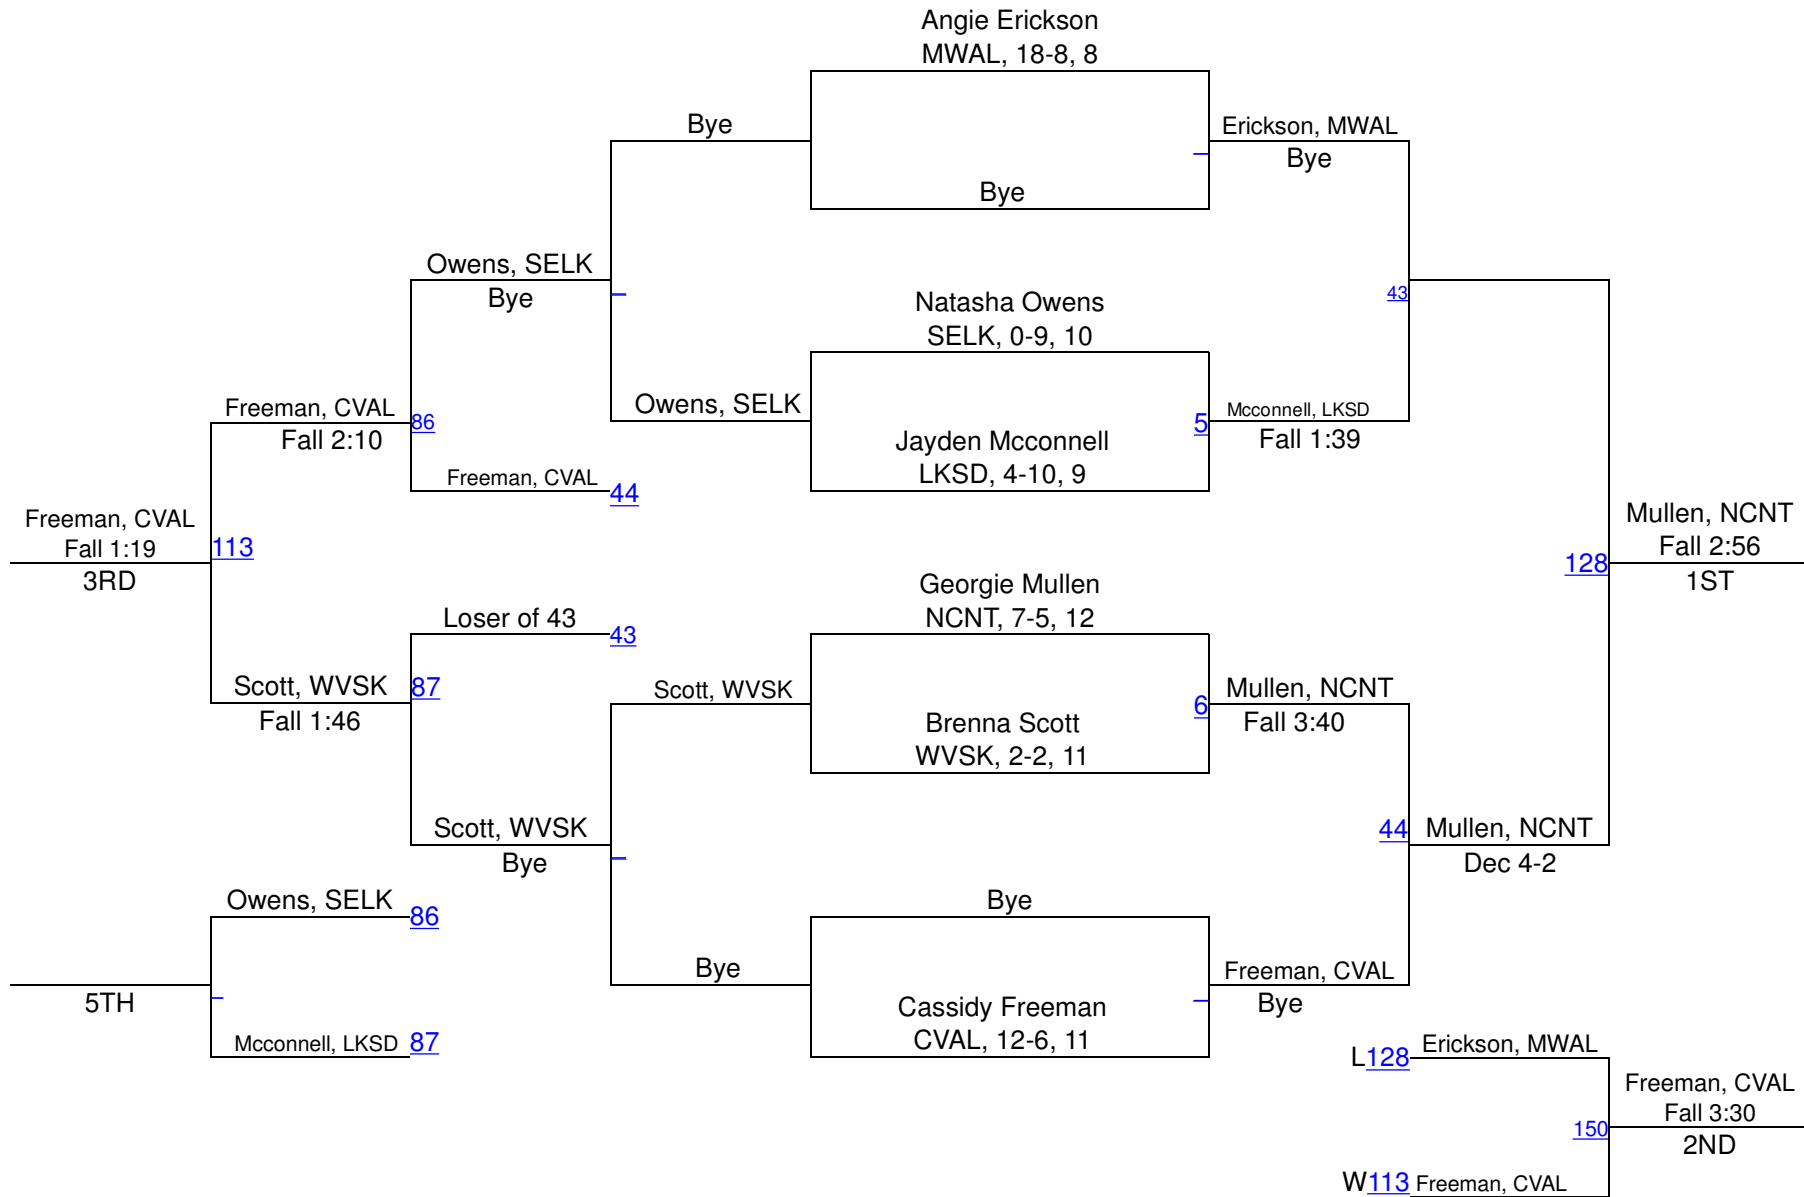

GNL District & Girls District 7 & 8 2015

113

GNL District & Girls District 7 & 8 2015

105 Girls

GNL District & Girls District 7 & 8 2015

120

GNL District & Girls District 7 & 8 2015

126

GNL District & Girls District 7 & 8 2015

138

GNL District & Girls District 7 & 8 2015

125 Girls

GNL District & Girls District 7 & 8 2015

145

GNL District & Girls District 7 & 8 2015

130 Girls

Taylor Strozyk
WILB, 11-5, 10

GNL District & Girls District 7 & 8 2015

152

GNL District & Girls District 7 & 8 2015

160

GNL District & Girls District 7 & 8 2015

170

GNL District & Girls District 7 & 8 2015