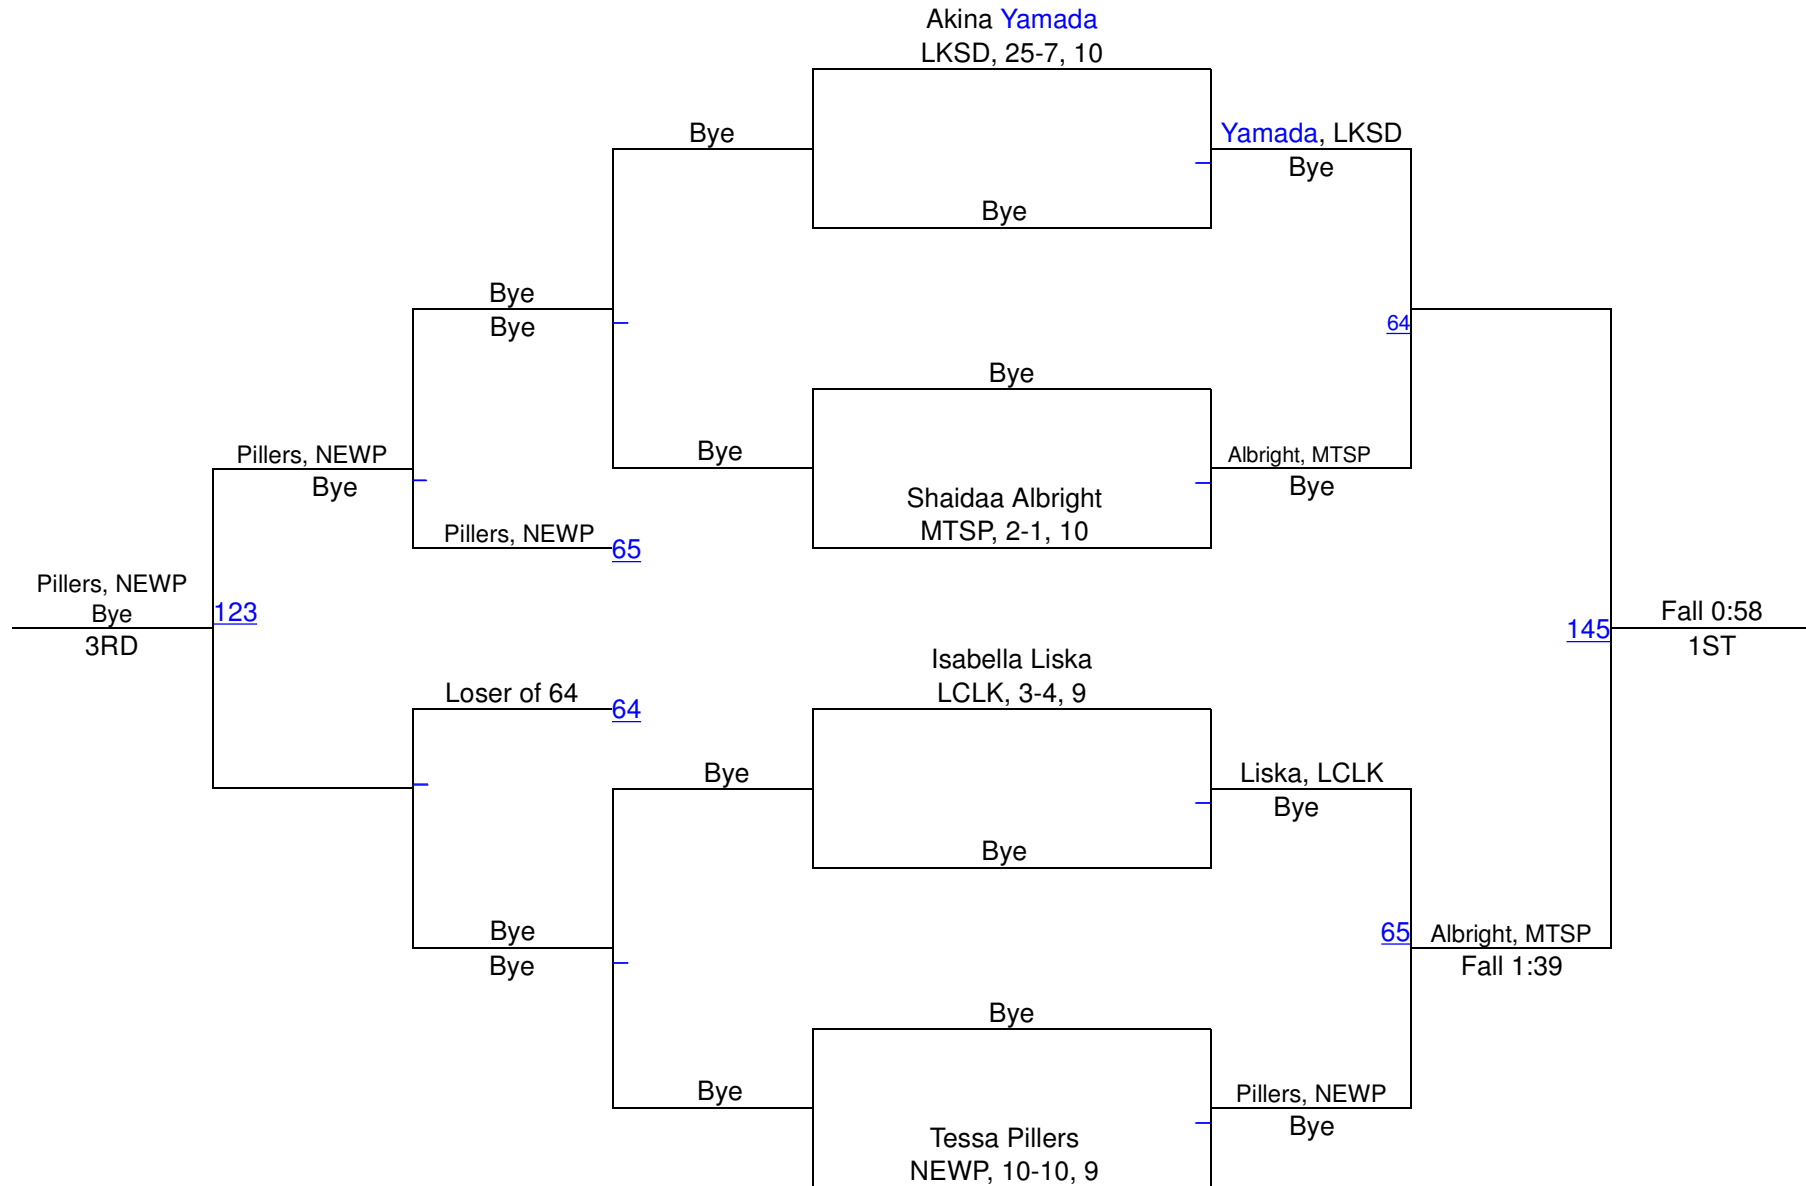

GNL District & Girls District 7 & 8 2015

113

GNL District & Girls District 7 & 8 2015

105 Girls

GNL District & Girls District 7 & 8 2015

120

GNL District & Girls District 7 & 8 2015

126

GNL District & Girls District 7 & 8 2015

138

GNL District & Girls District 7 & 8 2015

125 Girls

GNL District & Girls District 7 & 8 2015

145

GNL District & Girls District 7 & 8 2015

130 Girls

Taylor Strozyk
WILB, 11-5, 10

GNL District & Girls District 7 & 8 2015

152

GNL District & Girls District 7 & 8 2015

160

GNL District & Girls District 7 & 8 2015

170

GNL District & Girls District 7 & 8 2015