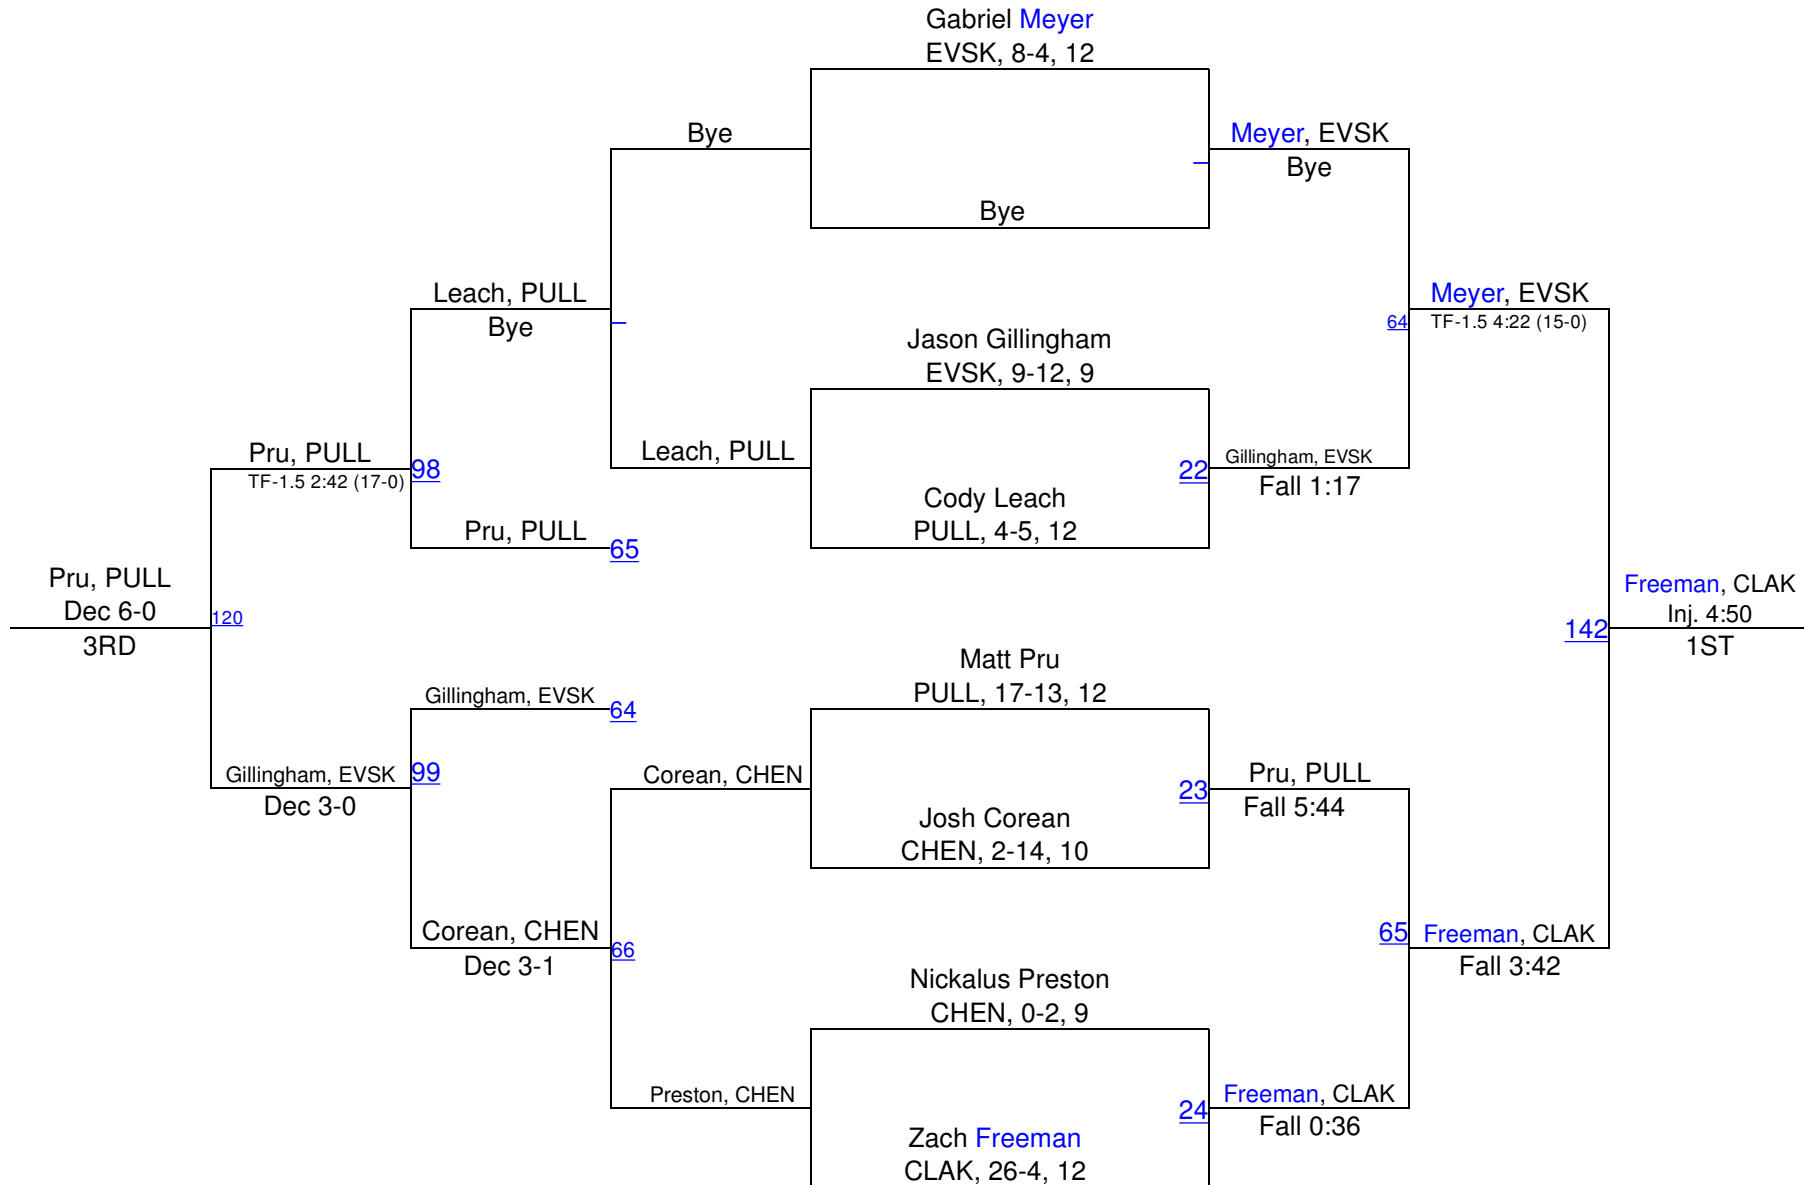

GNL District & Girls District 7 & 8 2015

138

GNL District & Girls District 7 & 8 2015

125 Girls

GNL District & Girls District 7 & 8 2015

145

GNL District & Girls District 7 & 8 2015

130 Girls

Taylor Strozyk
WILB, 11-5, 10

GNL District & Girls District 7 & 8 2015

152

GNL District & Girls District 7 & 8 2015

160

GNL District & Girls District 7 & 8 2015

170

GNL District & Girls District 7 & 8 2015