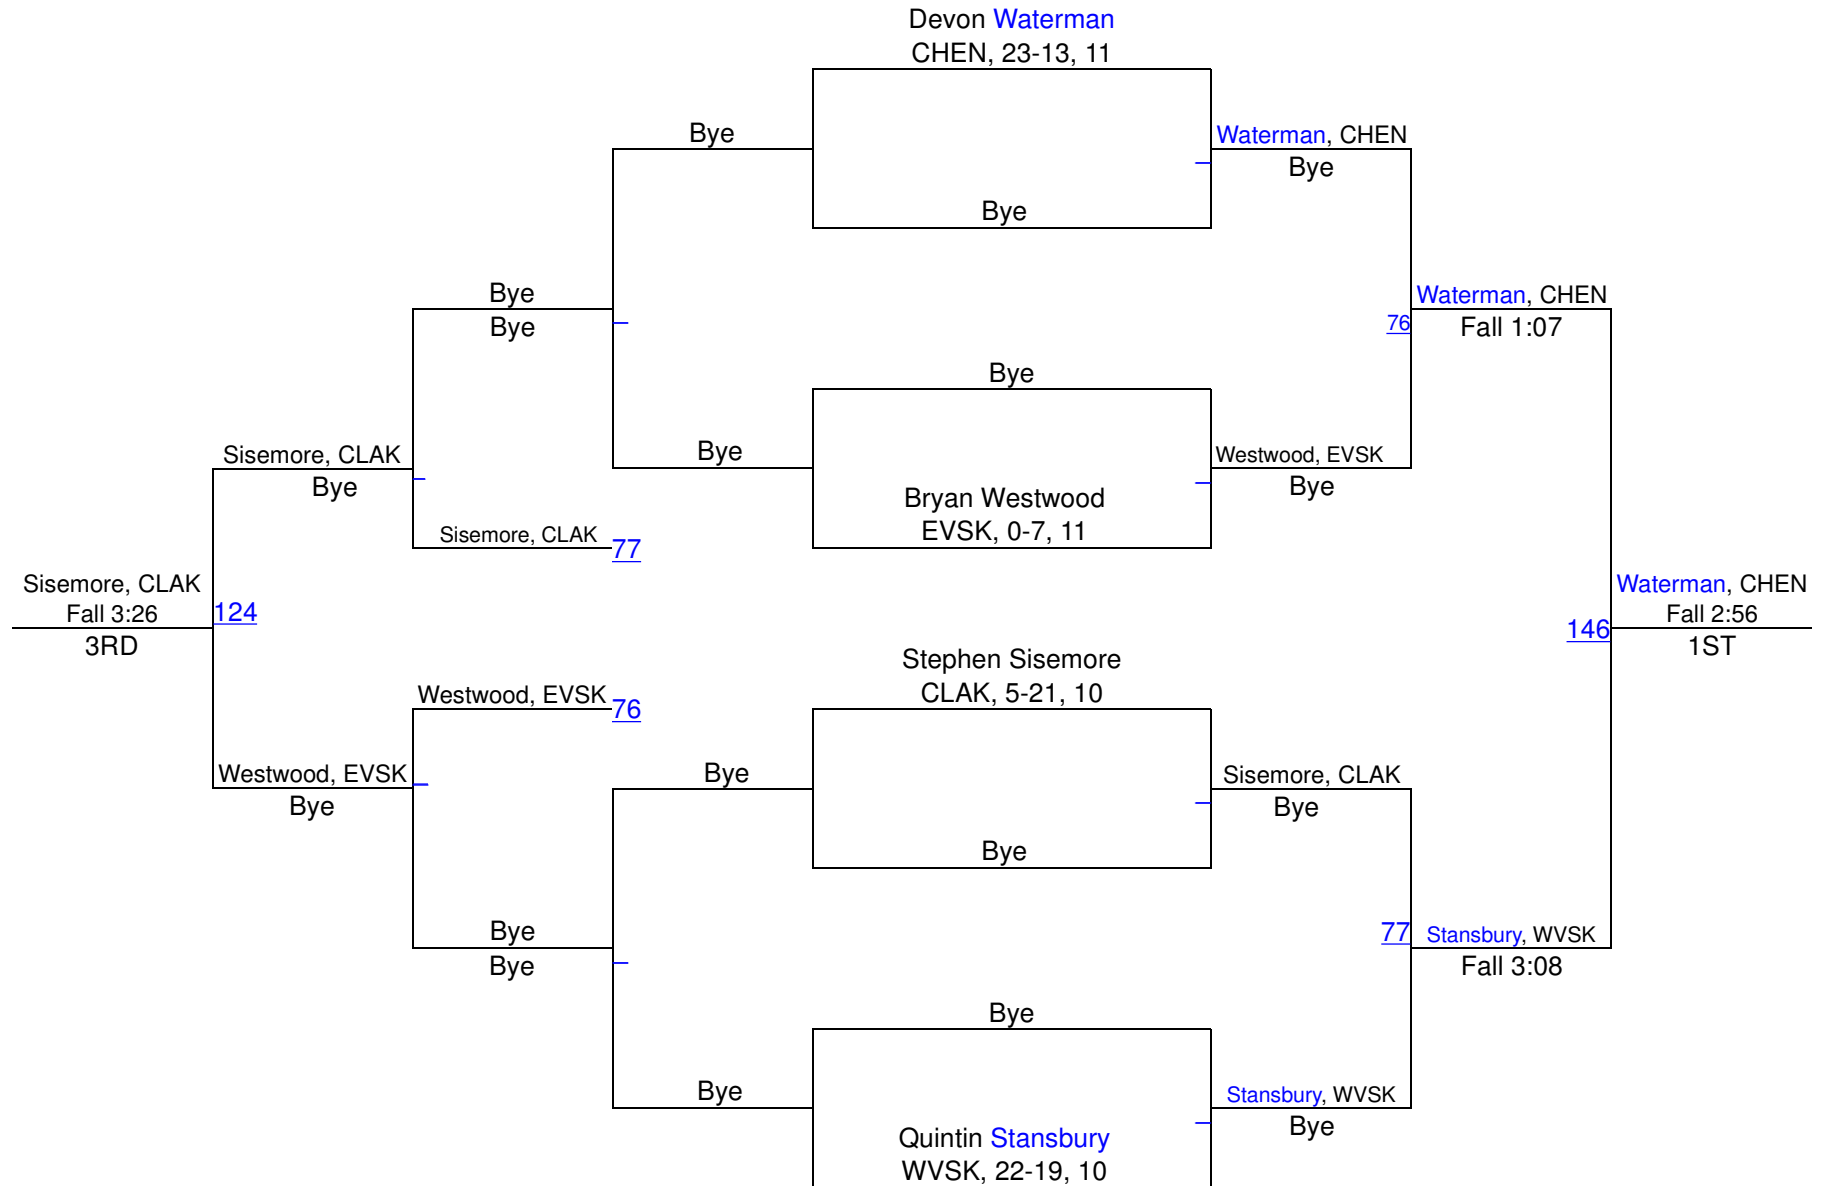

Taylor Strozyk
WILB, 11-5, 10

GNL District & Girls District 7 & 8 2015

152

GNL District & Girls District 7 & 8 2015

160

GNL District & Girls District 7 & 8 2015

170

GNL District & Girls District 7 & 8 2015

182

GNL District & Girls District 7 & 8 2015

155 Girls

Jasmine Saunders
SELK, 0-12, 8

GNL District & Girls District 7 & 8 2015

195