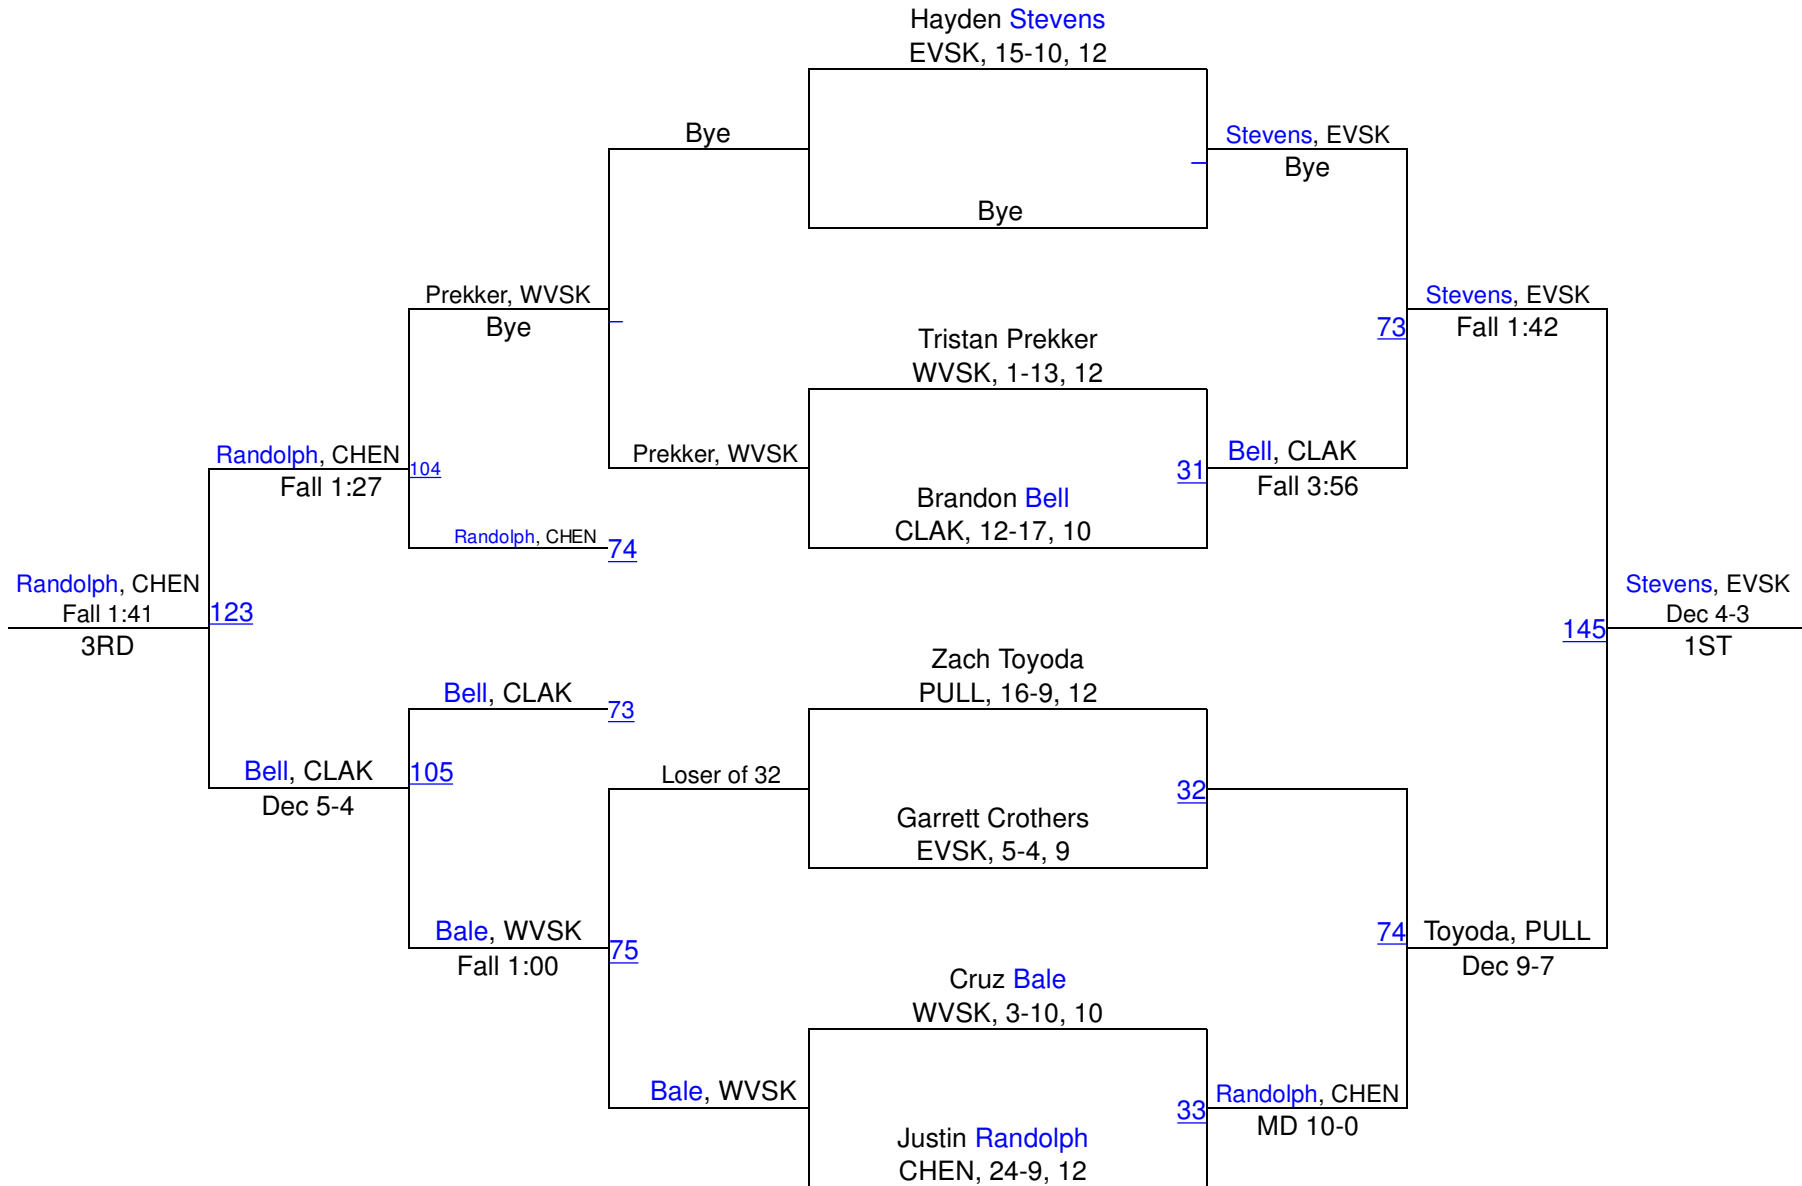

Taylor Strozyk
WILB, 11-5, 10

GNL District & Girls District 7 & 8 2015

152

GNL District & Girls District 7 & 8 2015

160

GNL District & Girls District 7 & 8 2015

170

GNL District & Girls District 7 & 8 2015