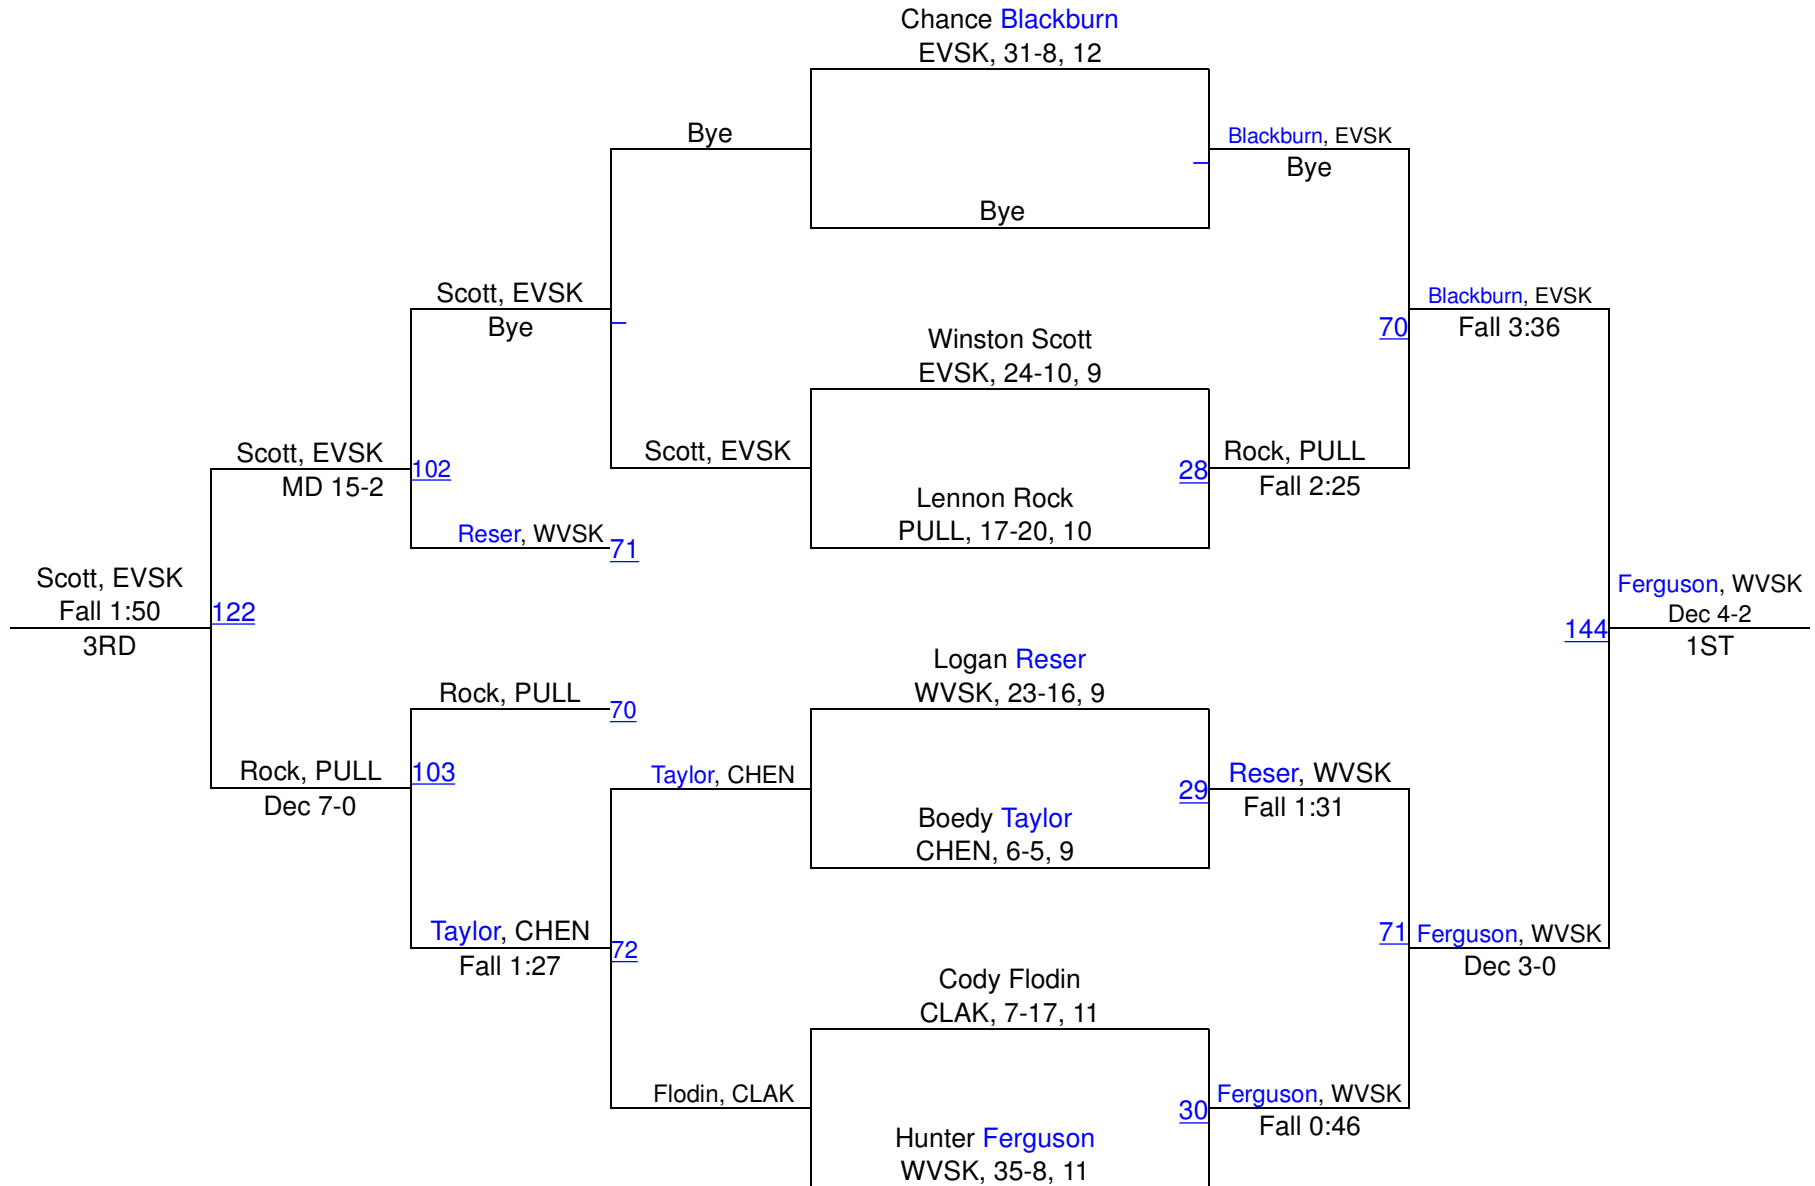

Taylor Strozyk
WILB, 11-5, 10

GNL District & Girls District 7 & 8 2015

152

GNL District & Girls District 7 & 8 2015

160

GNL District & Girls District 7 & 8 2015

170

GNL District & Girls District 7 & 8 2015