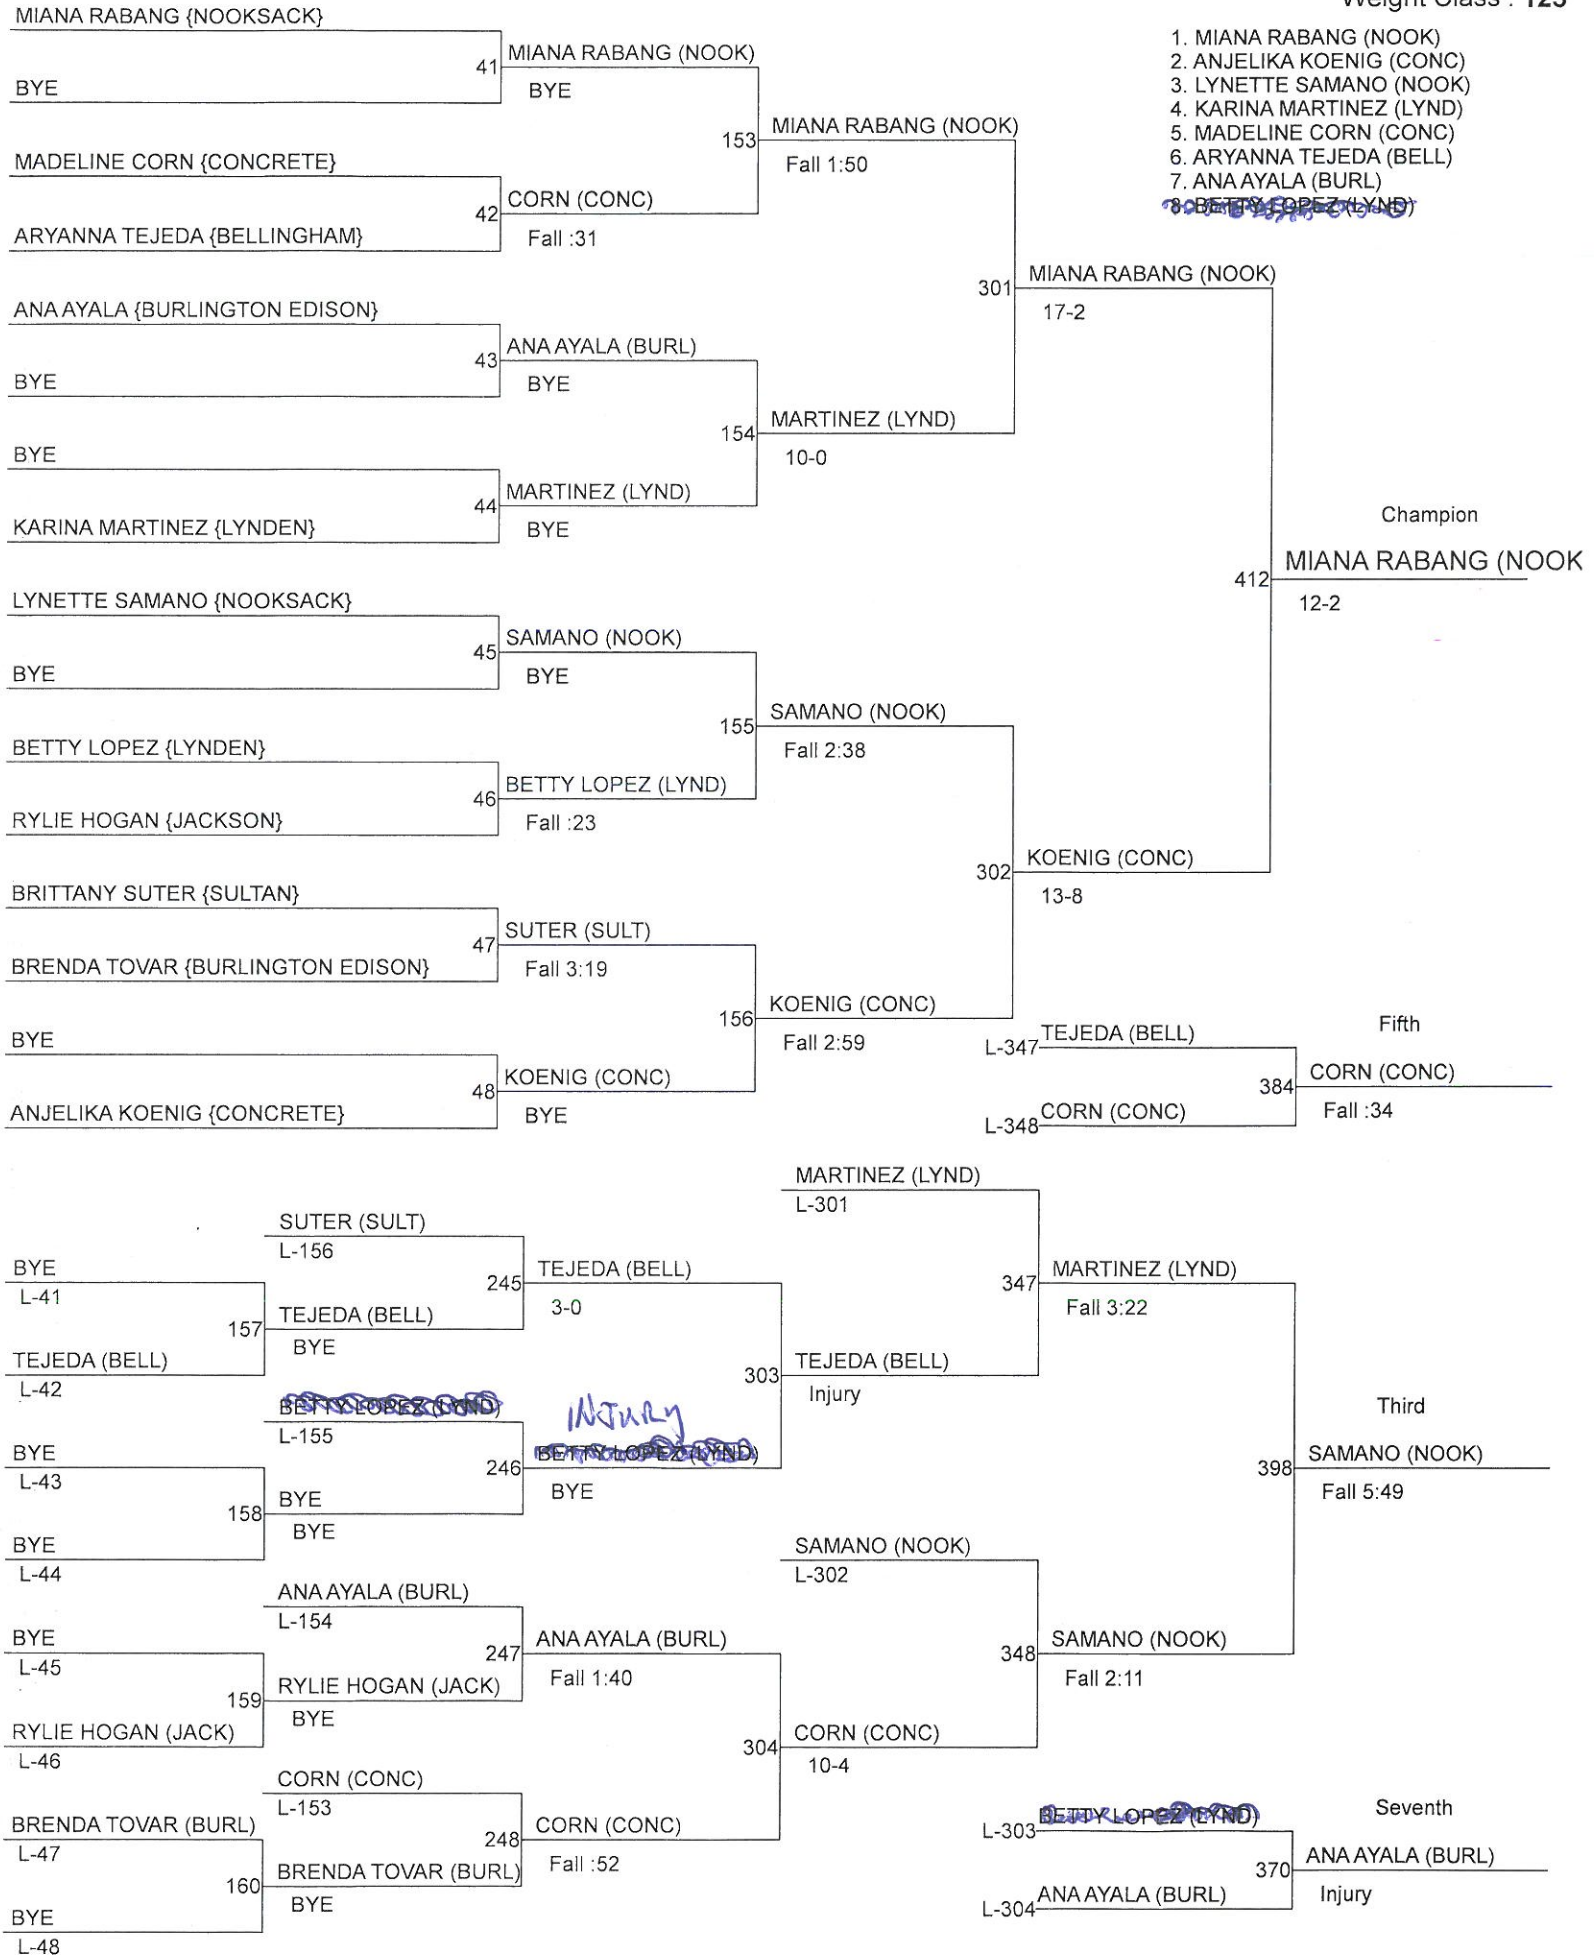

Girls North Sub-Regional Tournament

Weight Class : 125

1. MIANA RABANG (NOOK)
2. ANJELIKA KOENIG (CONC)
3. LYNETTE SAMANO (NOOK)
4. KARINA MARTINEZ (LYND)
5. MADELINE CORN (CONC)
6. ARYANNA TEJEDA (BELL)
7. ANA AYALA (BURL)
8. ~~BETTY LOPEZ (LYND)~~