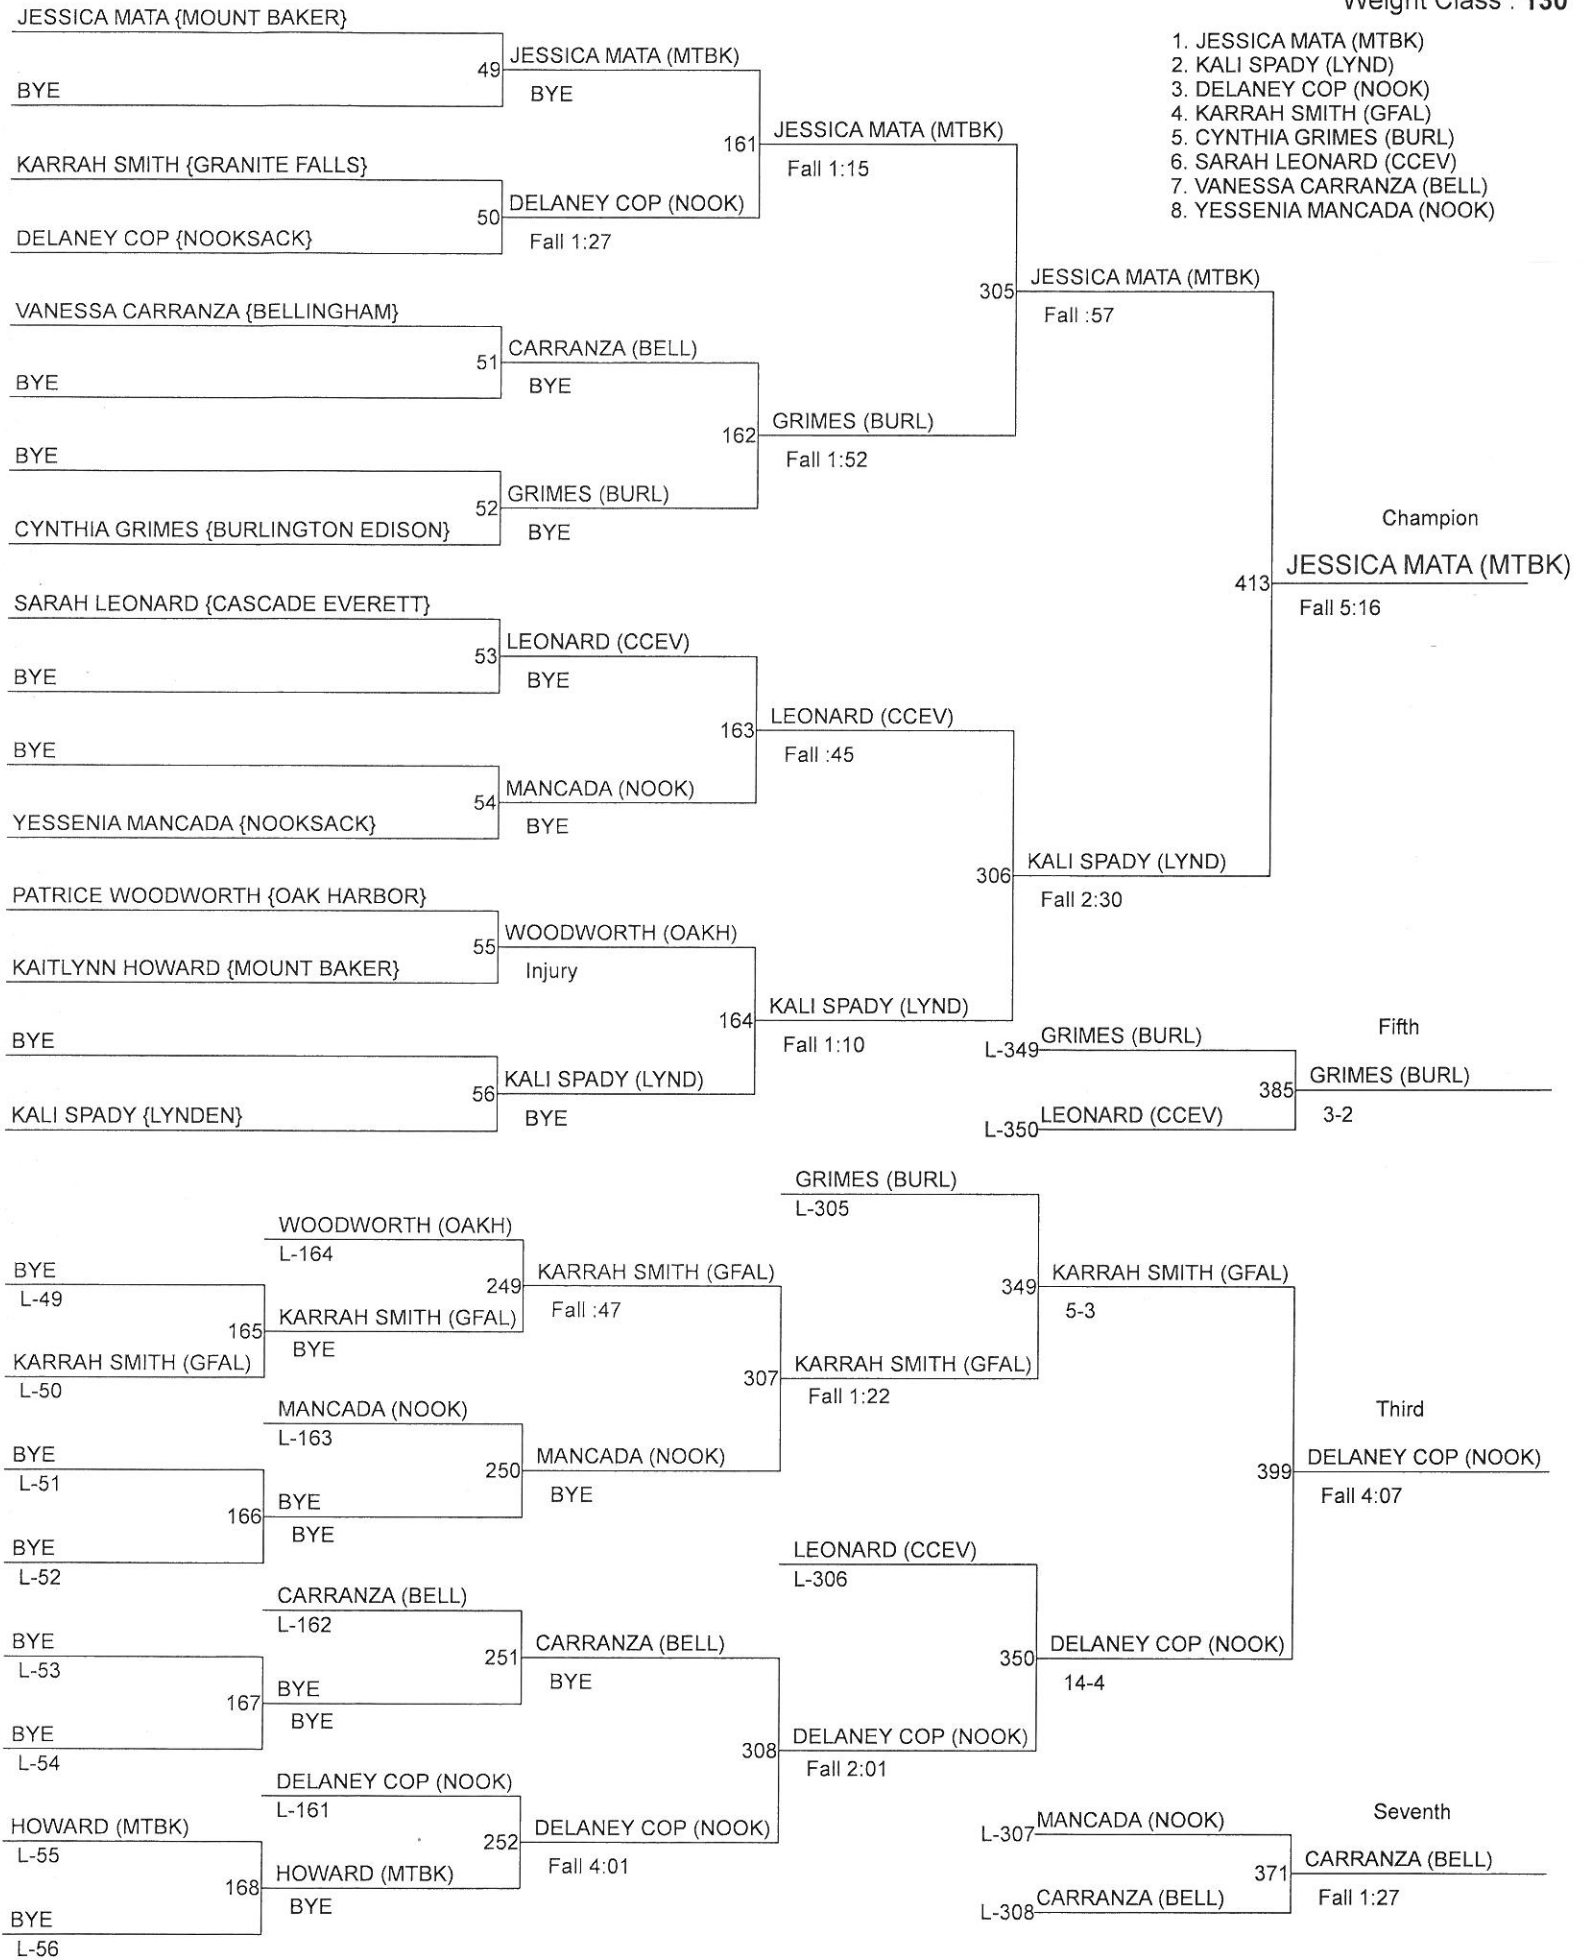

Girls North Sub-Regional Tournament

Weight Class : 130

1. JESSICA MATA (MTBK)
2. KALI SPADY (LYND)
3. DELANEY COP (NOOK)
4. KARRAH SMITH (GFAL)
5. CYNTHIA GRIMES (BURL)
6. SARAH LEONARD (CCEV)
7. VANESSA CARRANZA (BELL)
8. YESSENIA MANCADA (NOOK)