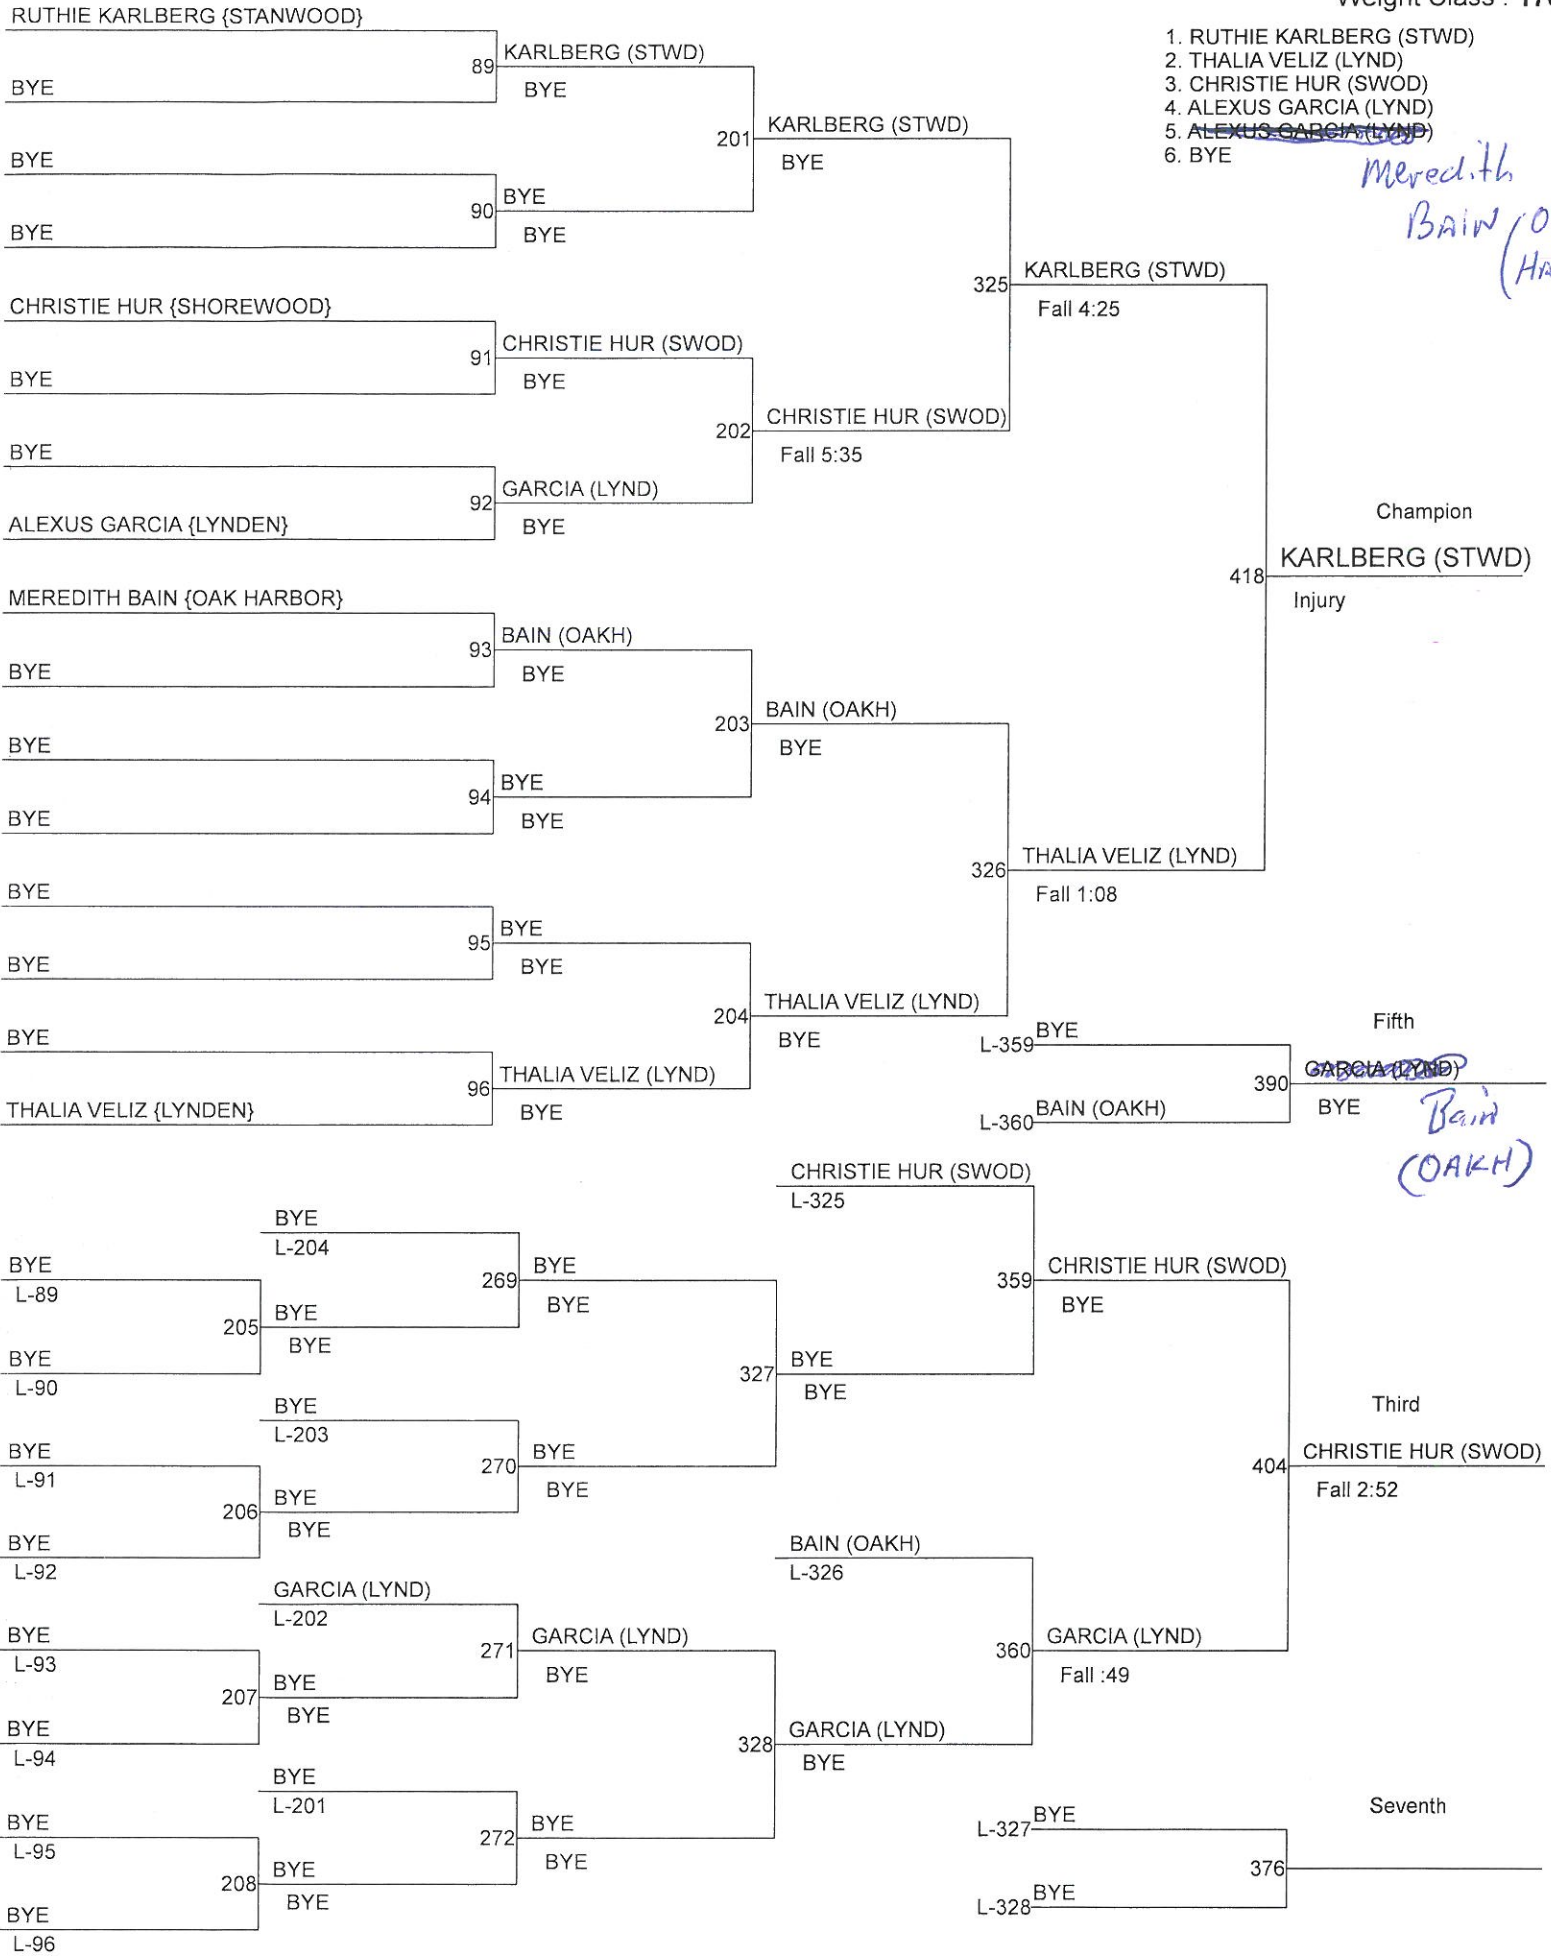

Girls North Sub-Regional Tournament

Weight Class : 170

1. RUTHIE KARLBERG (STWD)
2. THALIA VELIZ (LYND)
3. CHRISTIE HUR (SWOD)
4. ALEXUS GARCIA (LYND)
5. ~~ALEXUS GARCIA (LYND)~~
6. BYE

Meredith
Bain (OAK Harbor)