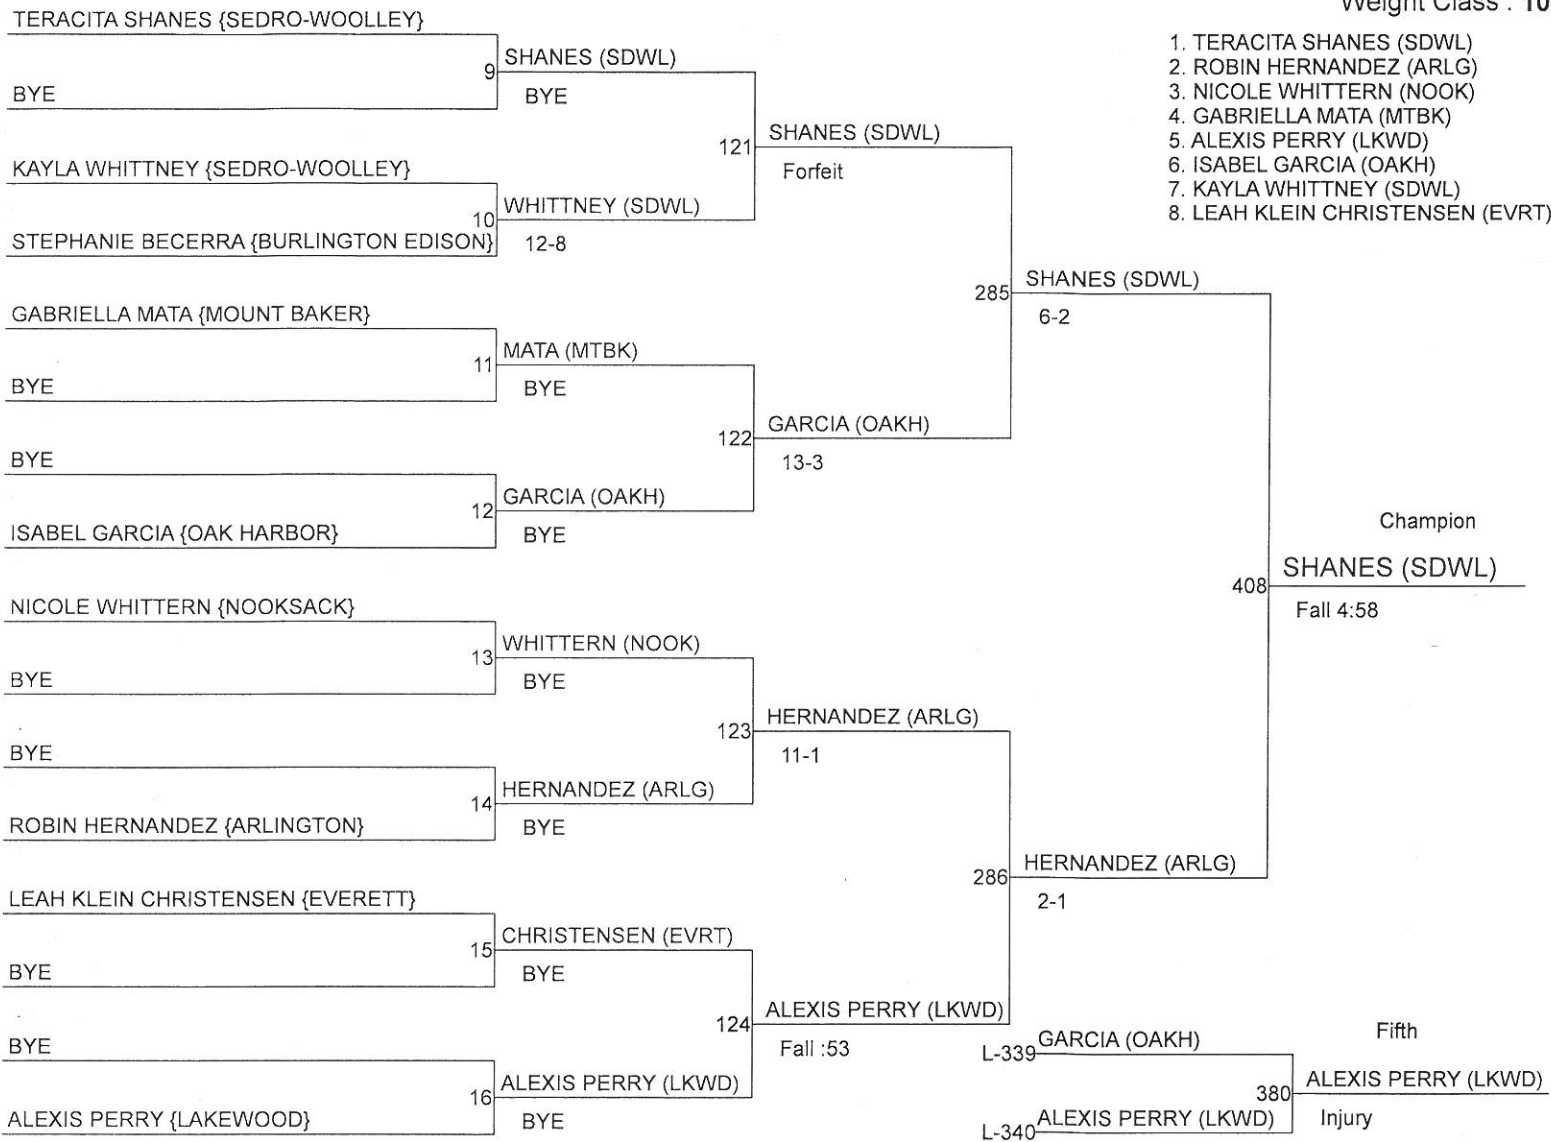

Girls North Sub-Regional Tournament

Weight Class : 105

1. TERACITA SHANES (SDWL)
2. ROBIN HERNANDEZ (ARLG)
3. NICOLE WHITTERN (NOOK)
4. GABRIELLA MATA (MTBK)
5. ALEXIS PERRY (LKWD)
6. ISABEL GARCIA (OAKH)
7. KAYLA WHITTNEY (SDWL)
8. LEAH KLEIN CHRISTENSEN (EVRT)