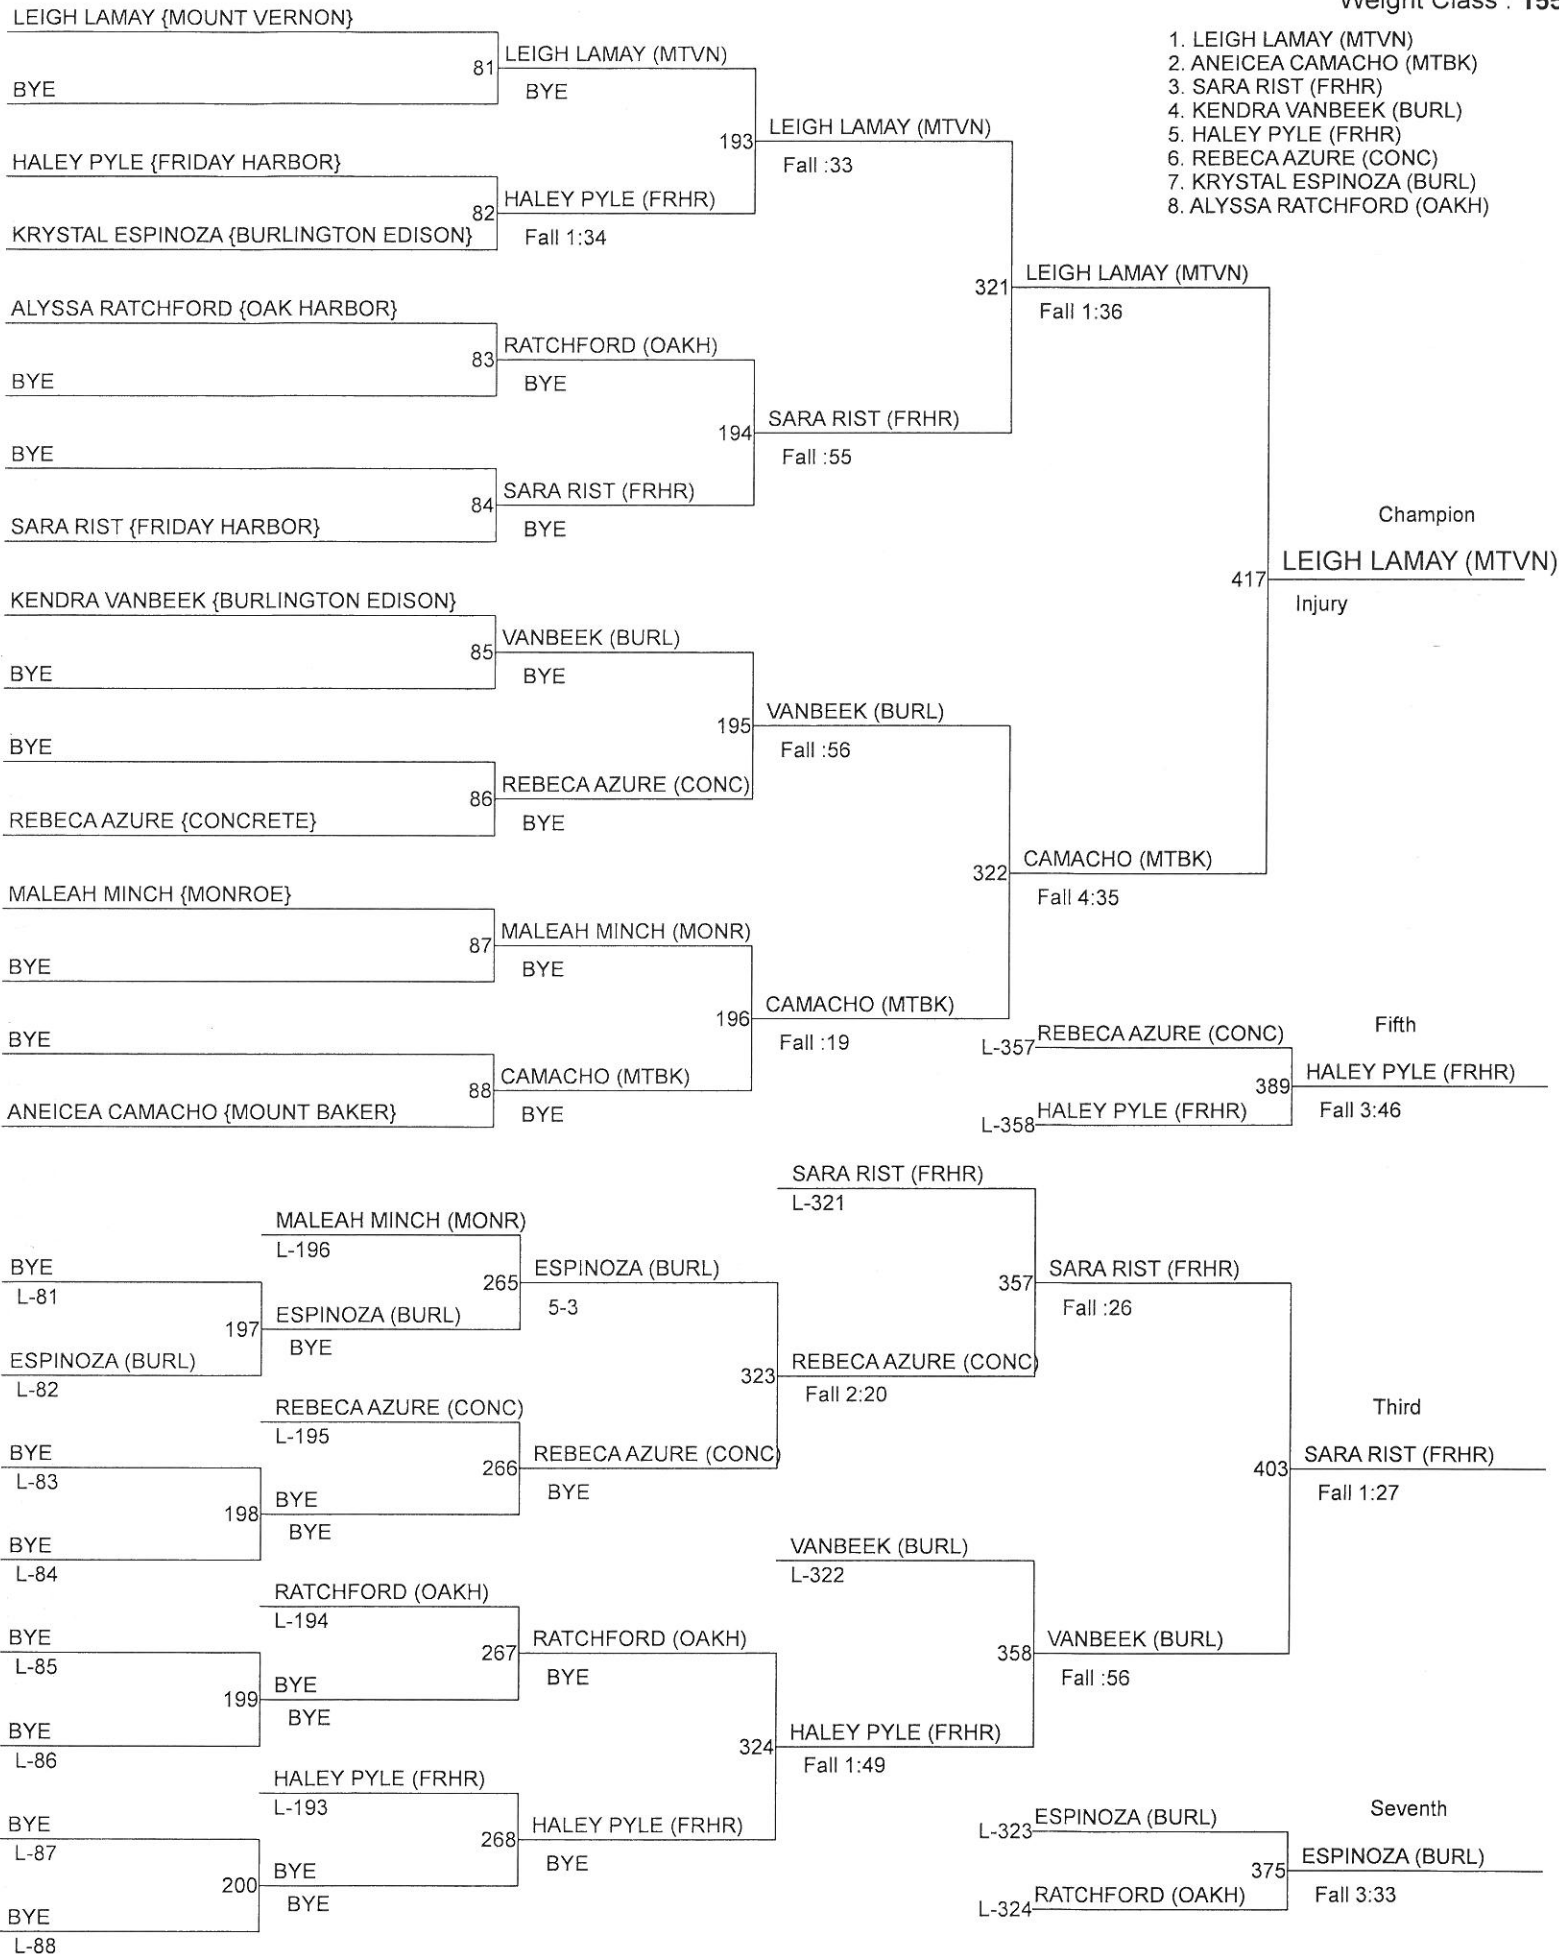

Girls North Sub-Regional Tournament

Weight Class : 155

1. LEIGH LAMAY (MTVN)
2. ANEICEA CAMACHO (MTBK)
3. SARA RIST (FRHR)
4. KENDRA VANBEEK (BURL)
5. HALEY PYLE (FRHR)
6. REBECA AZURE (CONC)
7. KRYSTAL ESPINOZA (BURL)
8. ALYSSA RATCHFORD (OAKH)