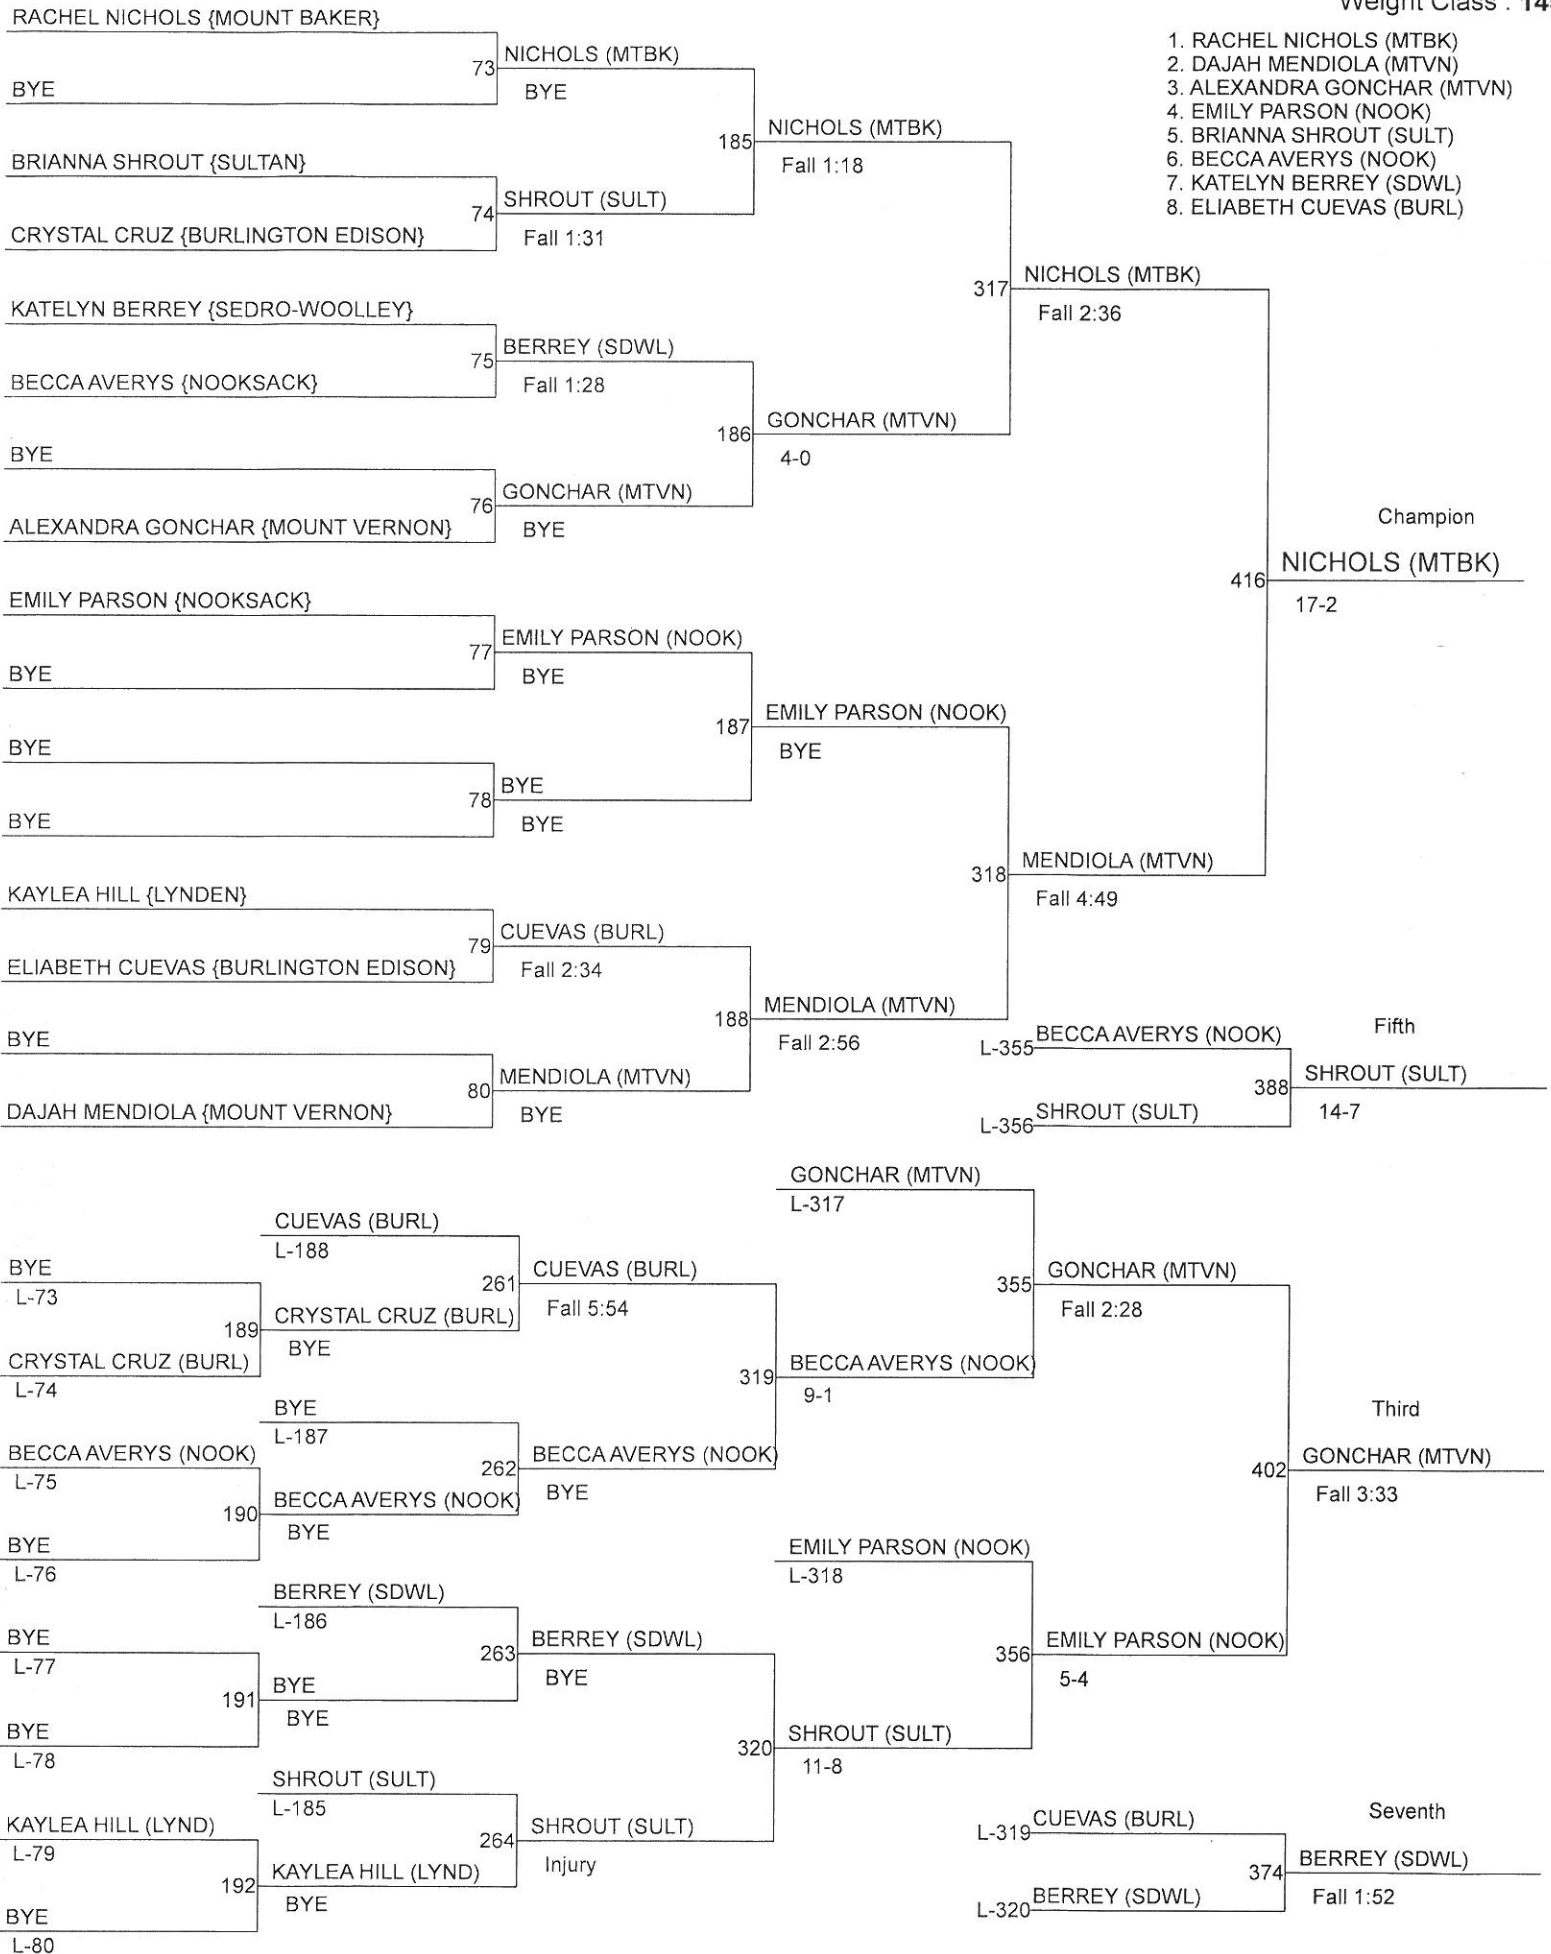

Girls North Sub-Regional Tournament

Weight Class : 145

1. RACHEL NICHOLS (MTBK)
2. DAJAH MENDIOLA (MTVN)
3. ALEXANDRA GONCHAR (MTVN)
4. EMILY PARSON (NOOK)
5. BRIANNA SHROUT (SULT)
6. BECCA AVERYS (NOOK)
7. KATELYN BERREY (SDWL)
8. ELIABETH CUEVAS (BURL)