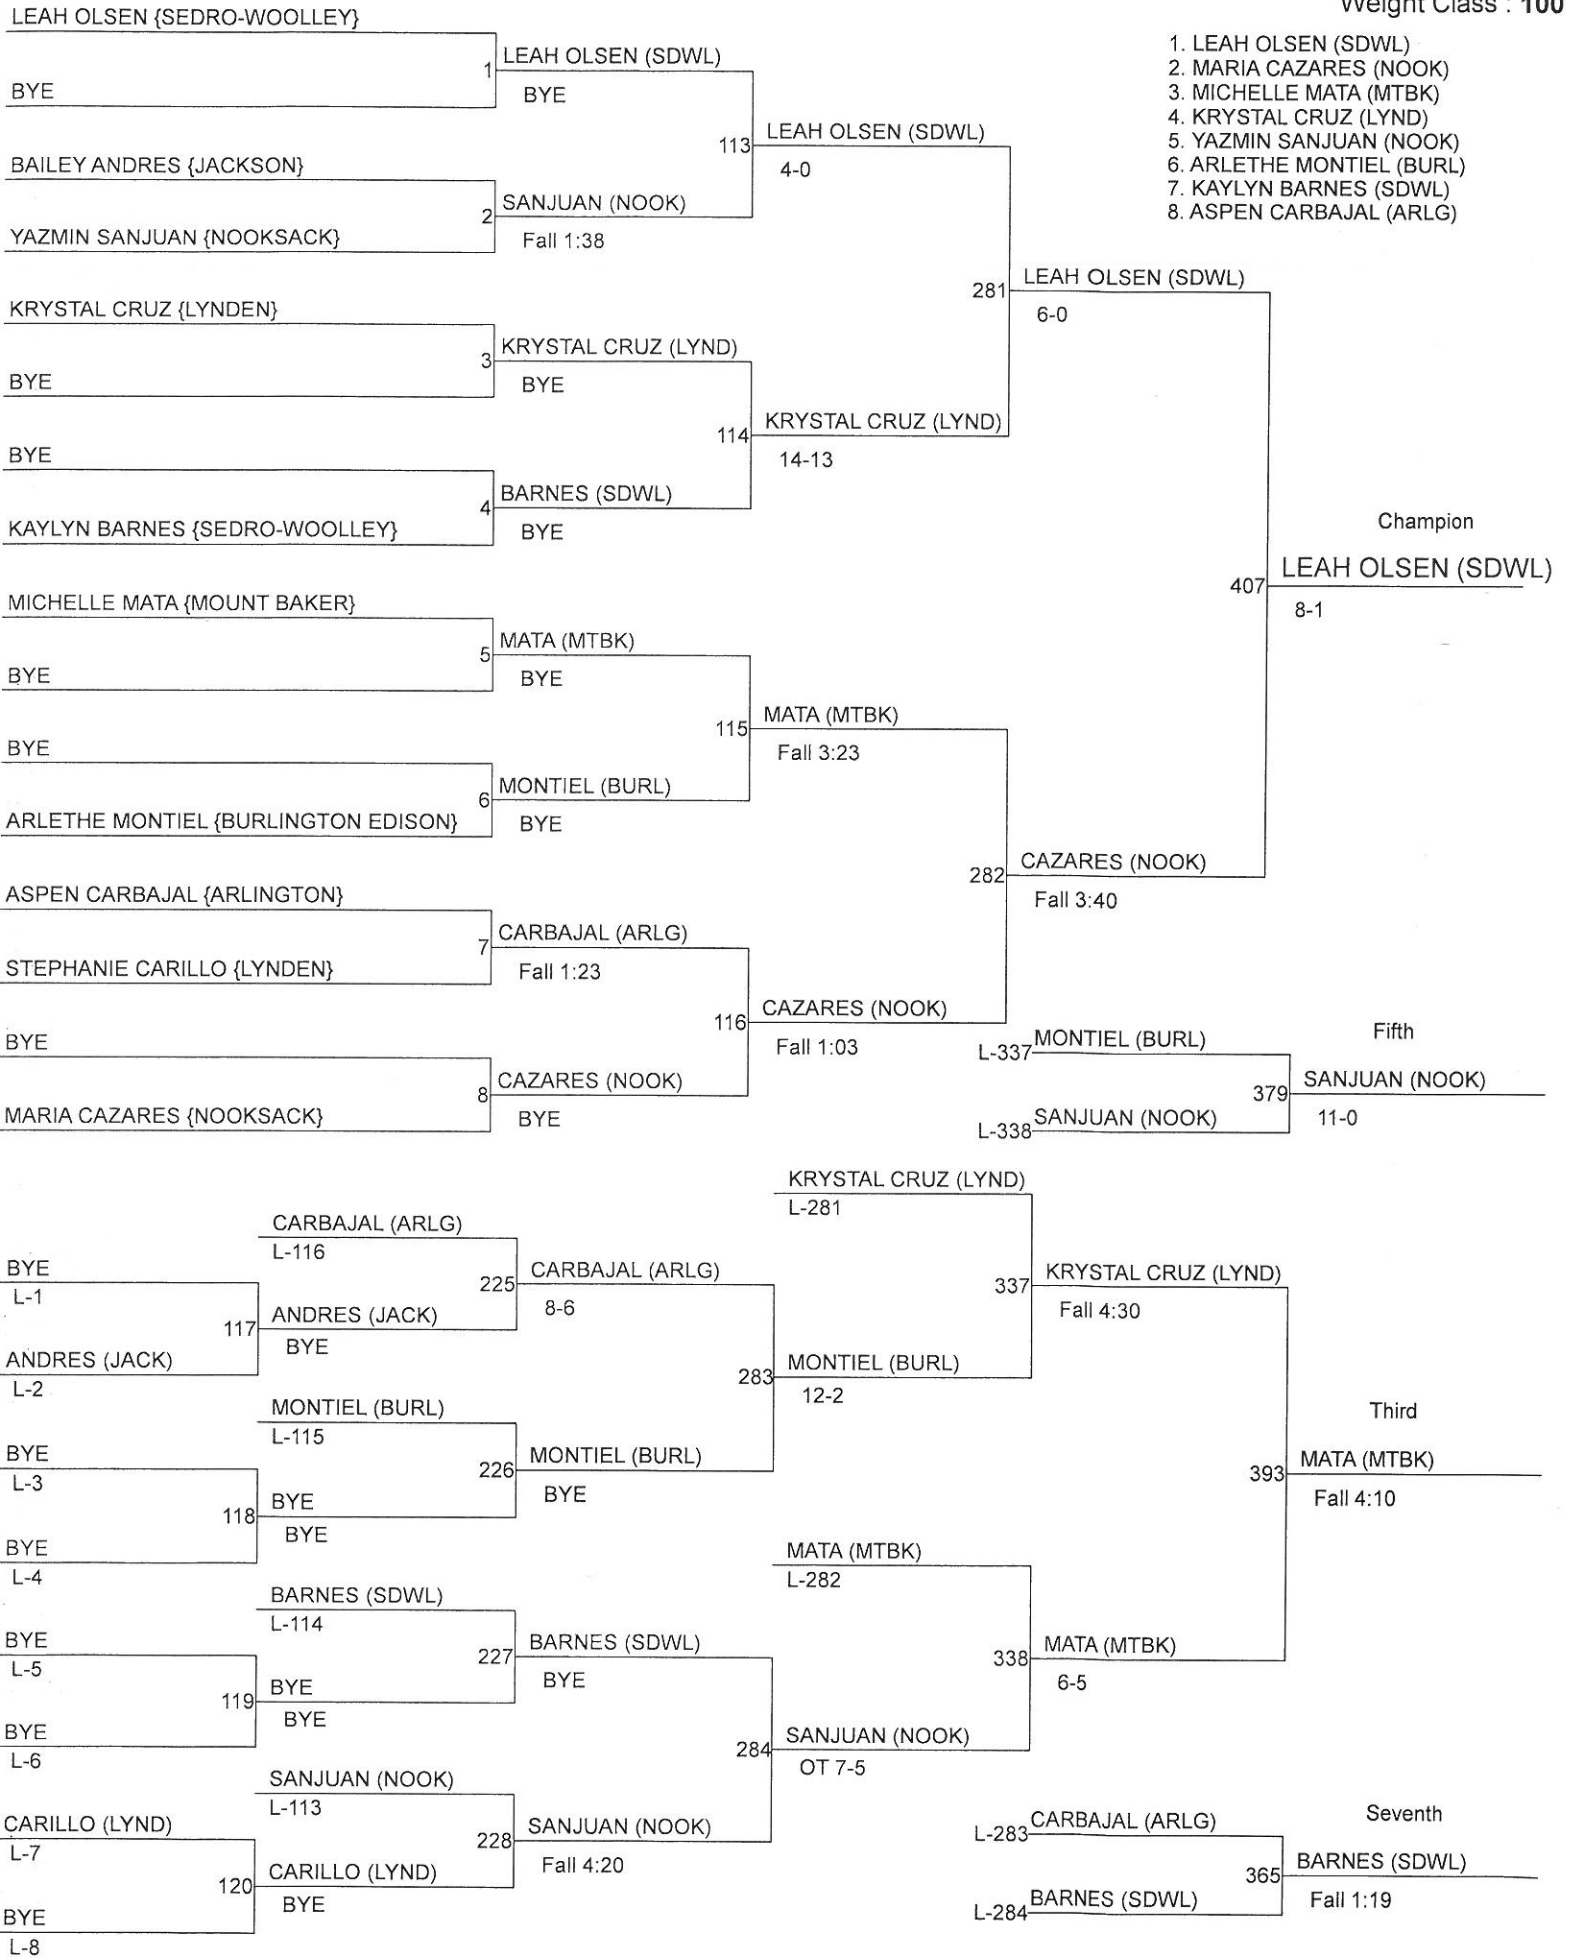

Girls North Sub-Regional Tournament

Weight Class : 100

1. LEAH OLSEN (SDWL)
2. MARIA CAZARES (NOOK)
3. MICHELLE MATA (MTBK)
4. KRYSTAL CRUZ (LYND)
5. YAZMIN SANJUAN (NOOK)
6. ARLETHE MONTIEL (BURL)
7. KAYLYN BARNES (SDWL)
8. ASPEN CARBAJAL (ARLG)