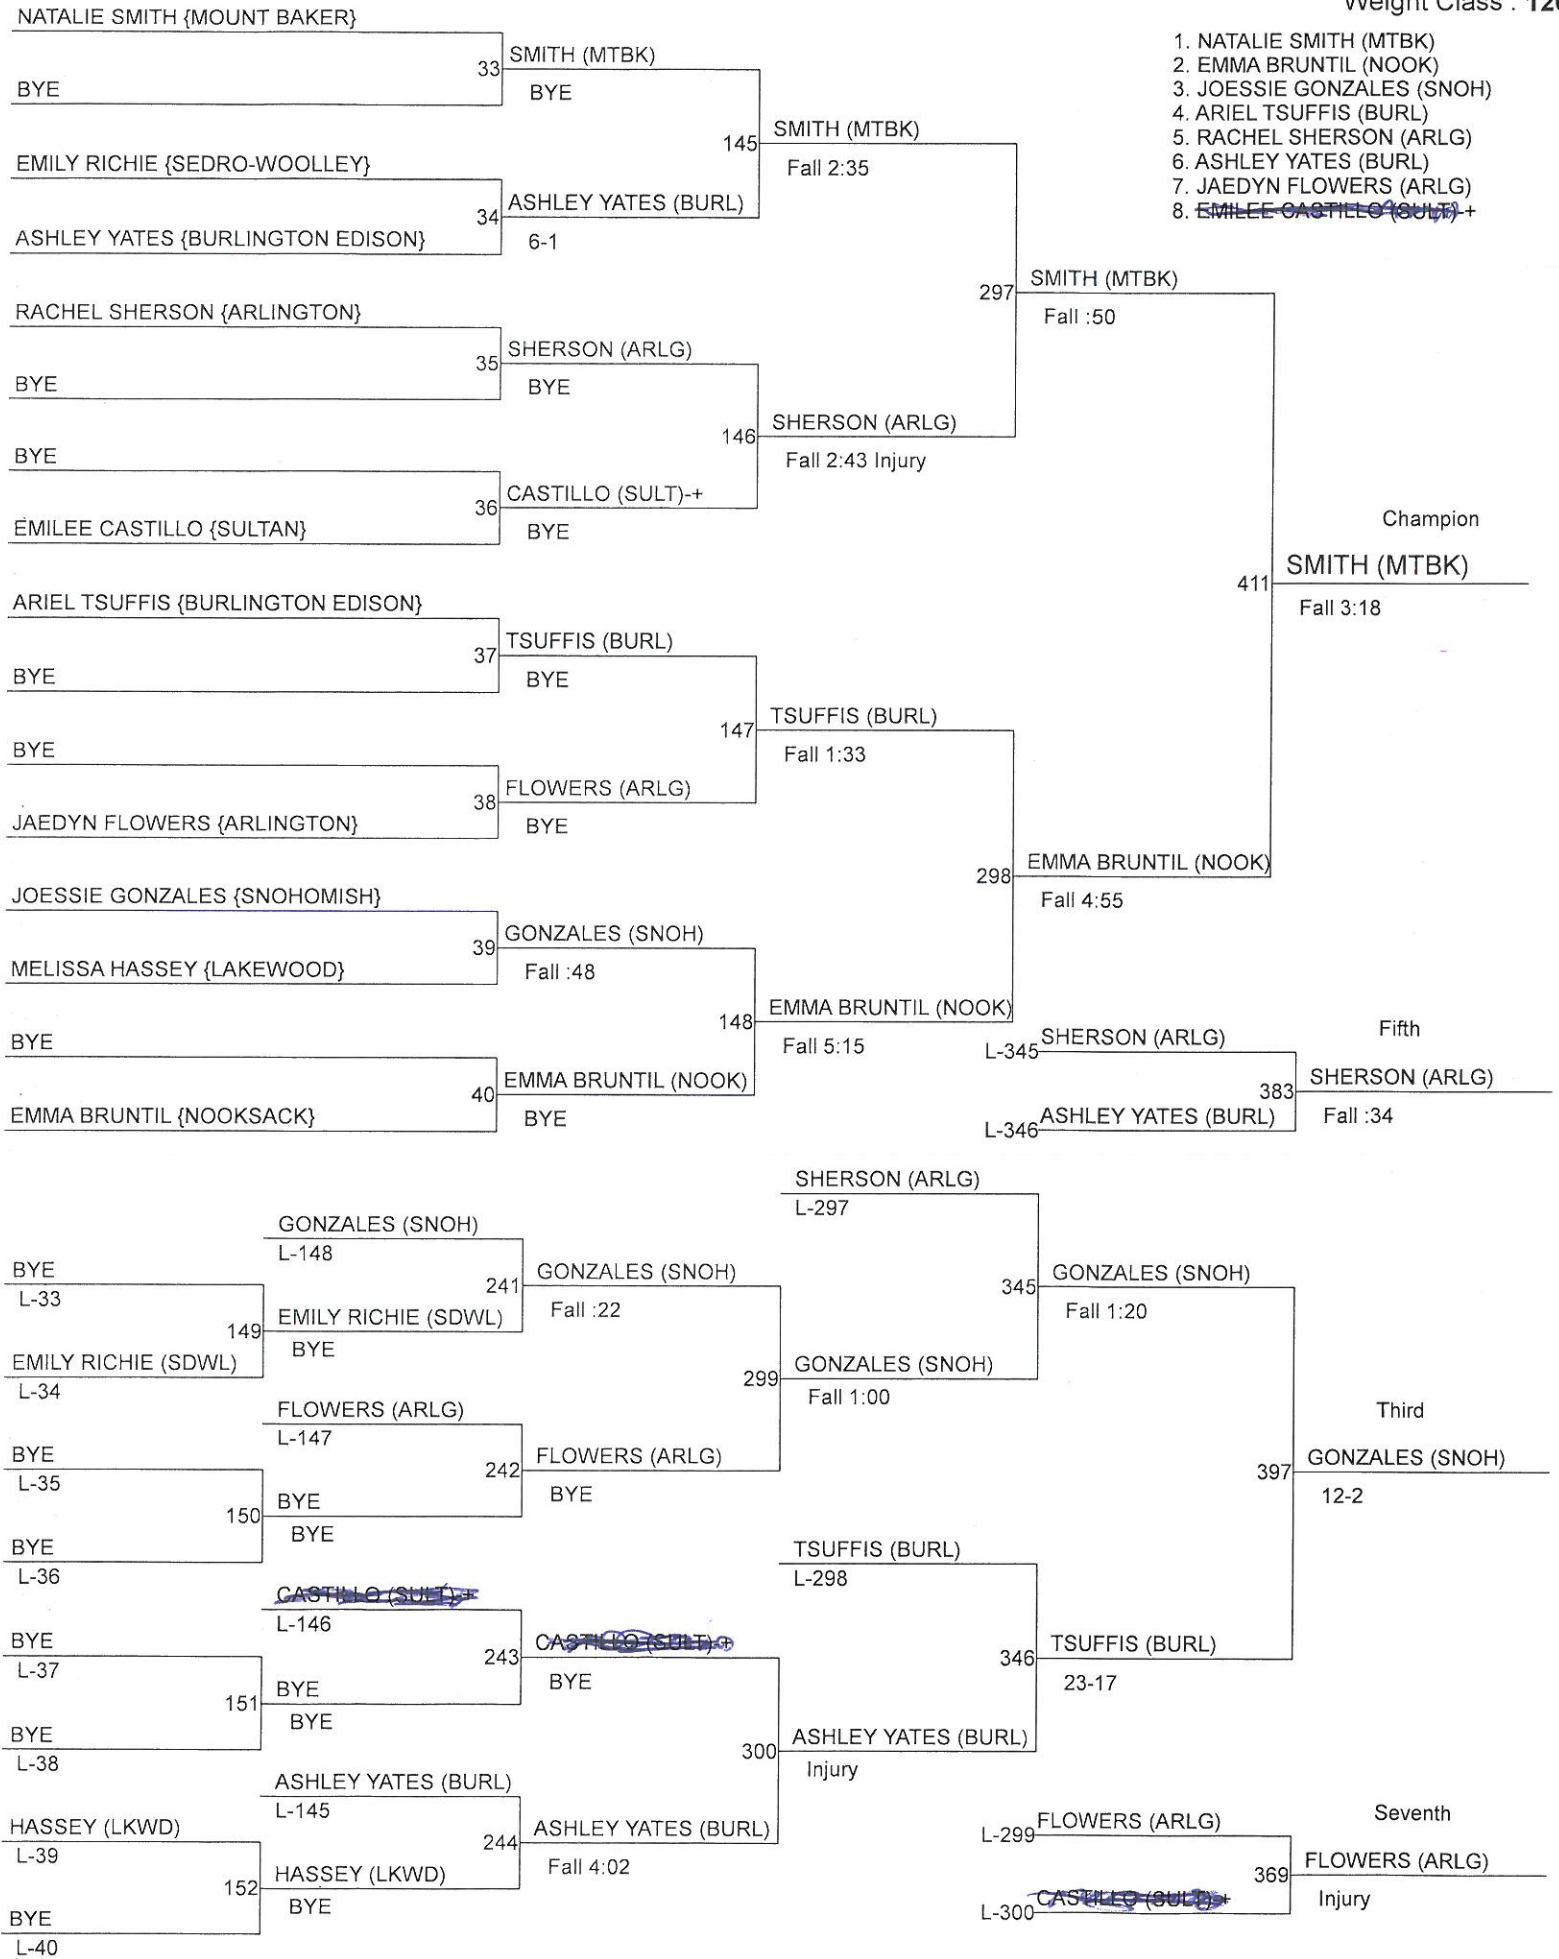

Girls North Sub-Regional Tournament

Weight Class : 120

1. NATALIE SMITH (MTBK)
2. EMMA BRUNTIL (NOOK)
3. JOESSIE GONZALES (SNOH)
4. ARIEL TSUFFIS (BURL)
5. RACHEL SHERSON (ARLG)
6. ASHLEY YATES (BURL)
7. JAEDYN FLOWERS (ARLG)
8. ~~EMILEE CASTILLO (SULT)-+~~