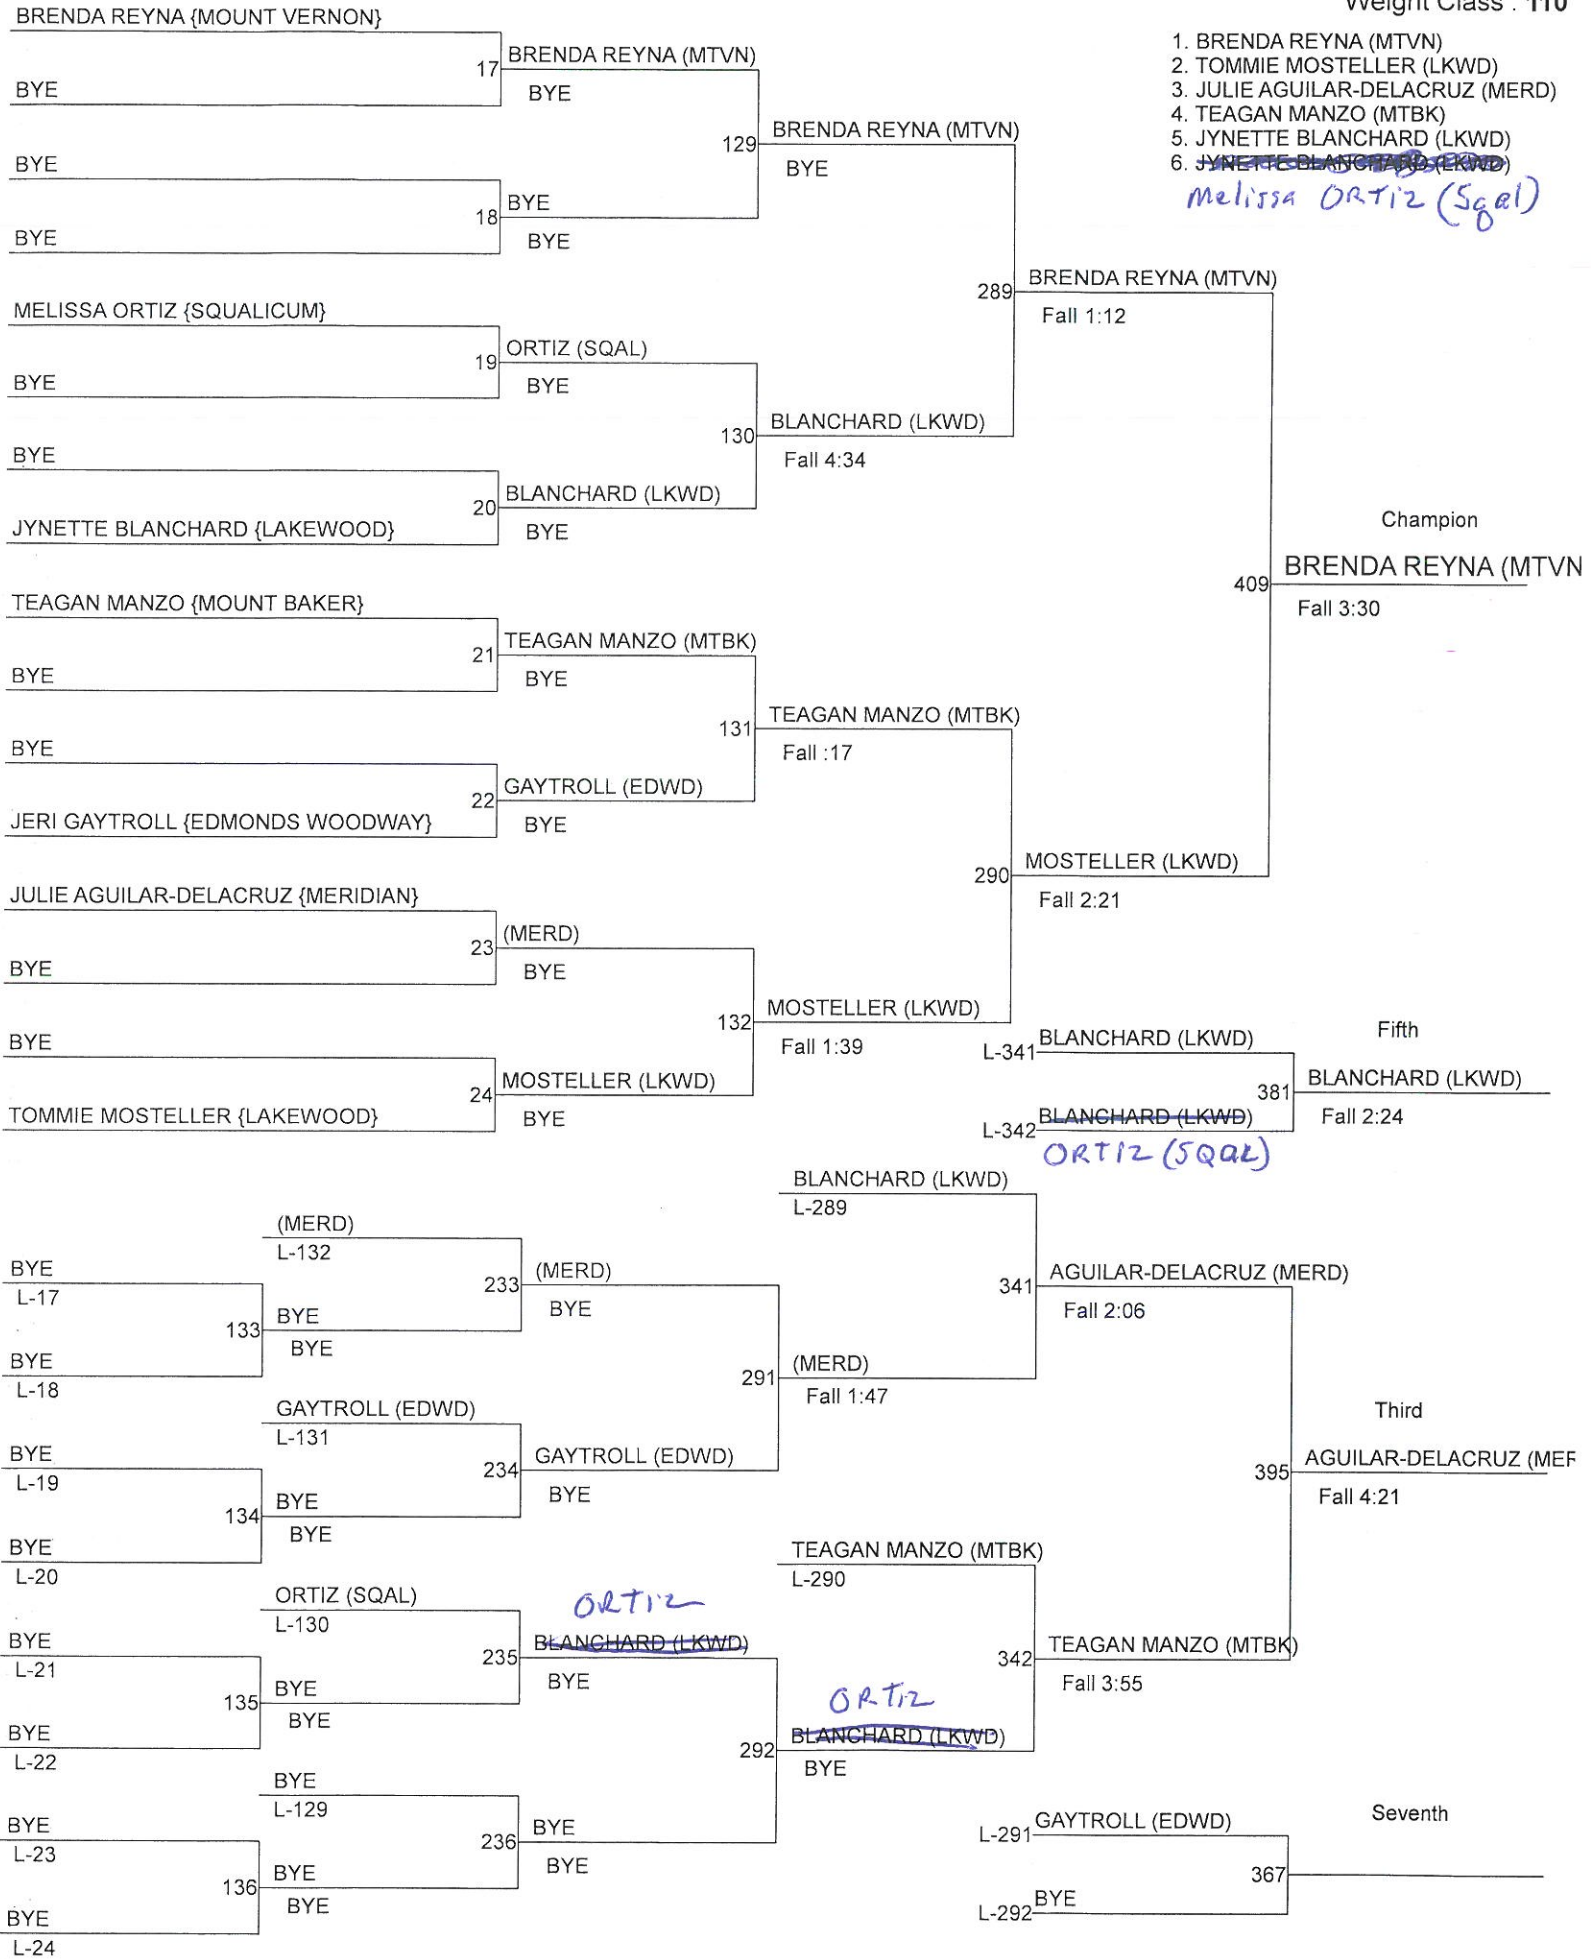

Girls North Sub-Regional Tournament

Weight Class : 110

1. BRENDA REYNA (MTVN)
2. TOMMIE MOSTELLER (LKWD)
3. JULIE AGUILAR-DELACRUZ (MERD)
4. TEAGAN MANZO (MTBK)
5. JYNETTE BLANCHARD (LKWD)
6. ~~JYNETTE BLANCHARD (LKWD)~~

melissa ORTIZ (Sgal)