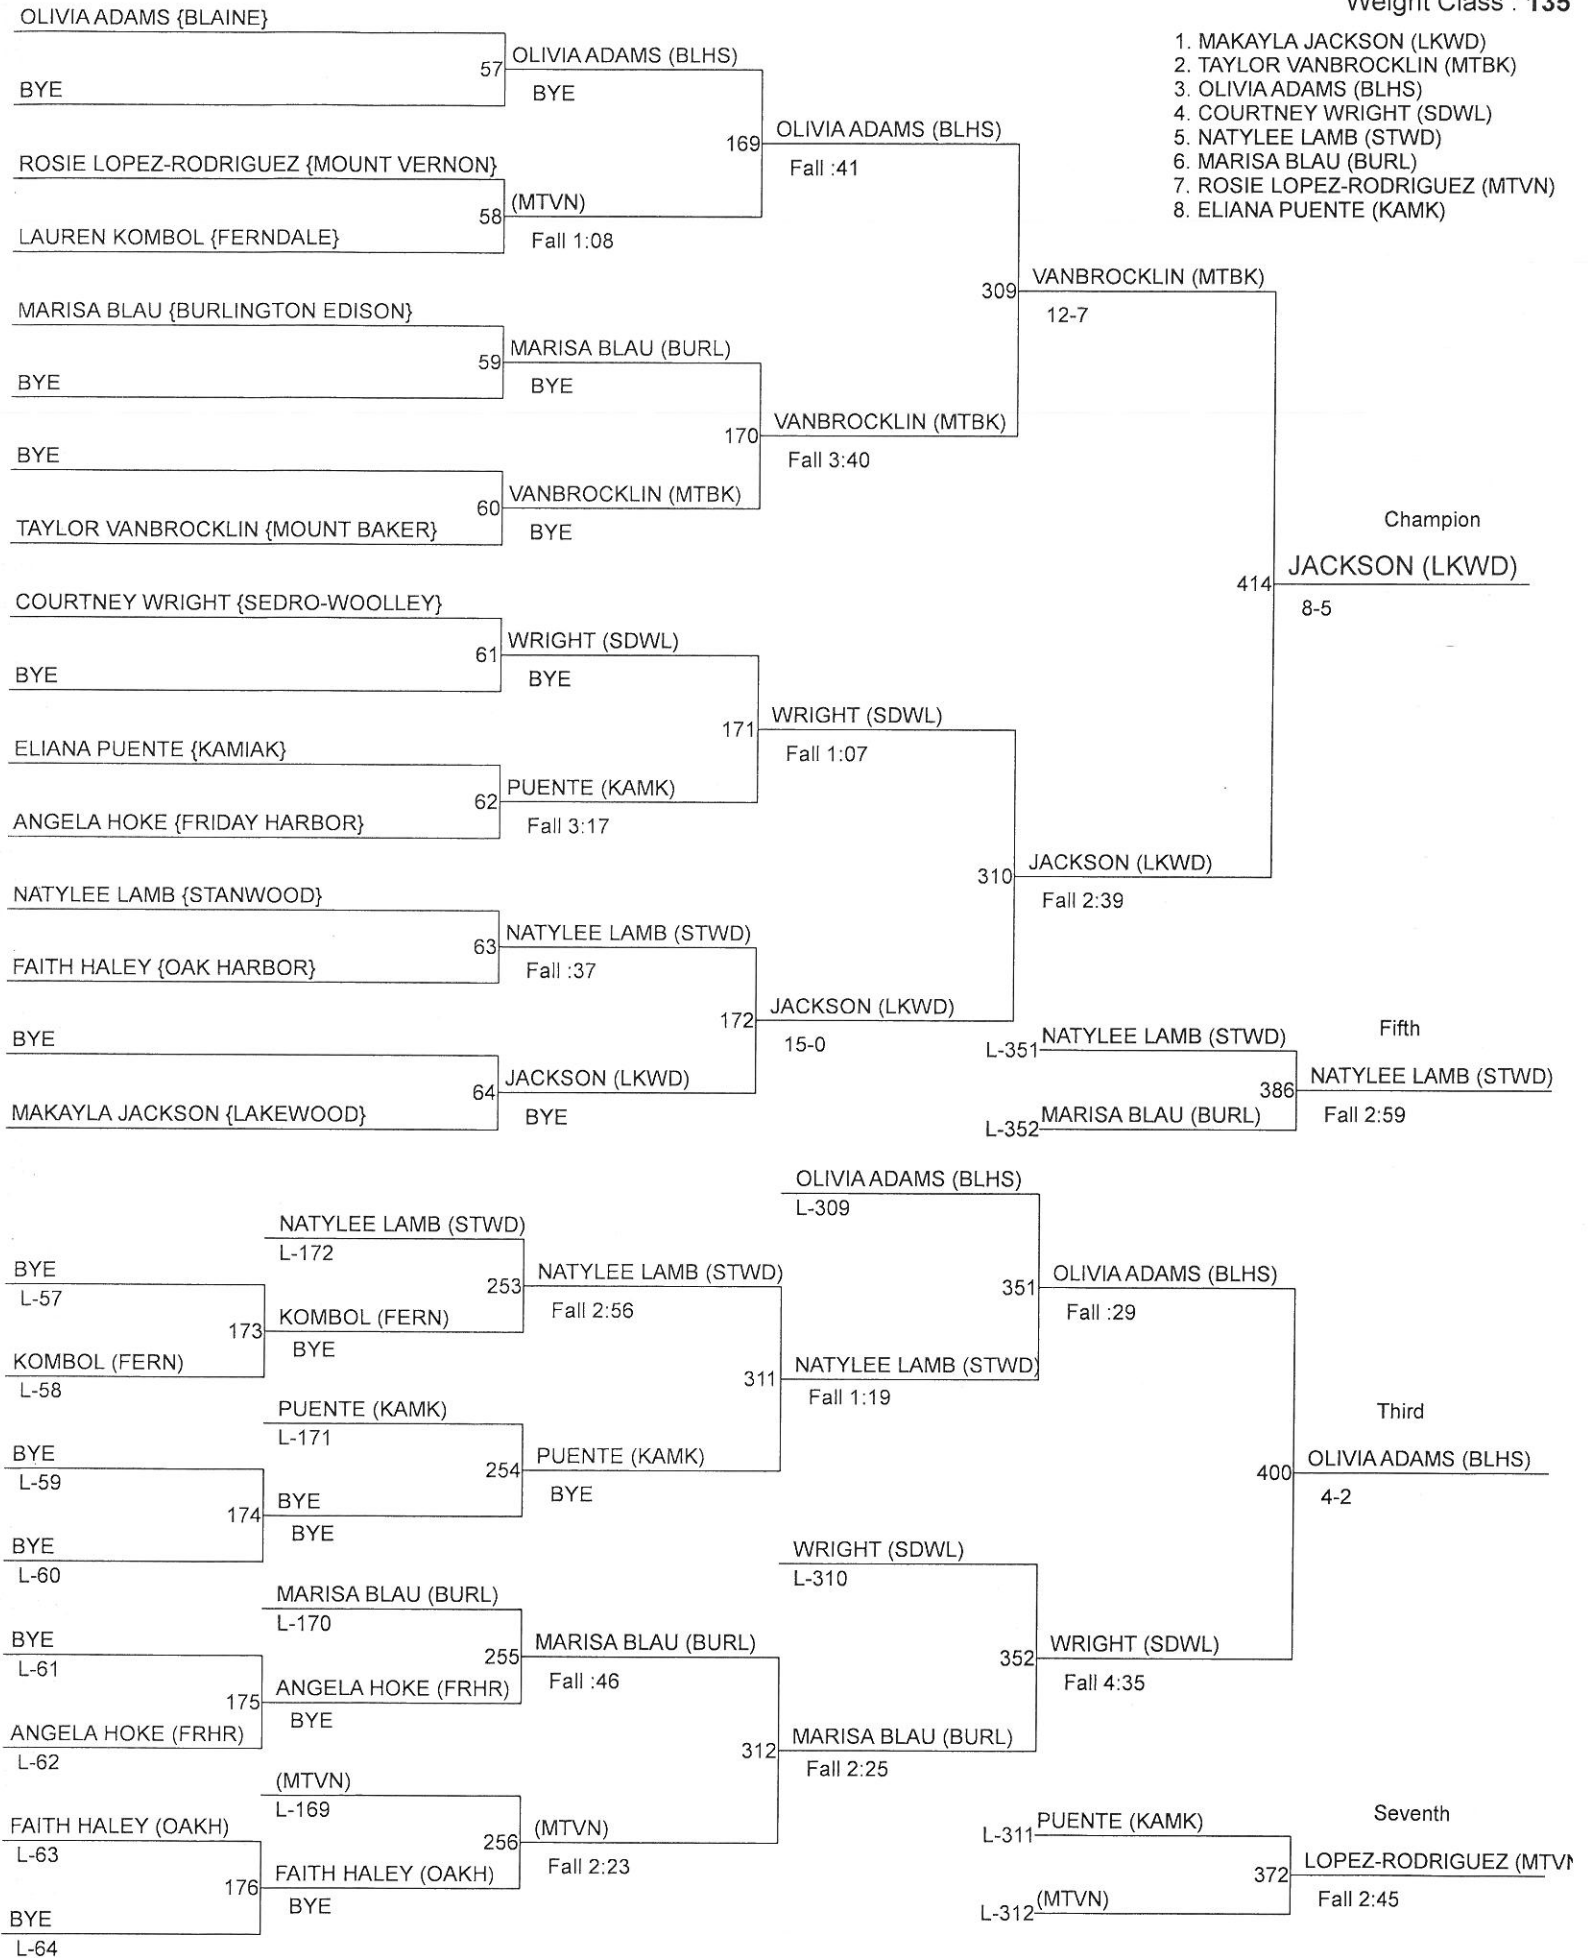

Girls North Sub-Regional Tournament

Weight Class : 135

1. MAKAYLA JACKSON (LKWD)
2. TAYLOR VANBROCKLIN (MTBK)
3. OLIVIA ADAMS (BLHS)
4. COURTNEY WRIGHT (SDWL)
5. NATYLEE LAMB (STWD)
6. MARISA BLAU (BURL)
7. ROSIE LOPEZ-RODRIGUEZ (MTVN)
8. ELIANA PUENTE (KAMK)