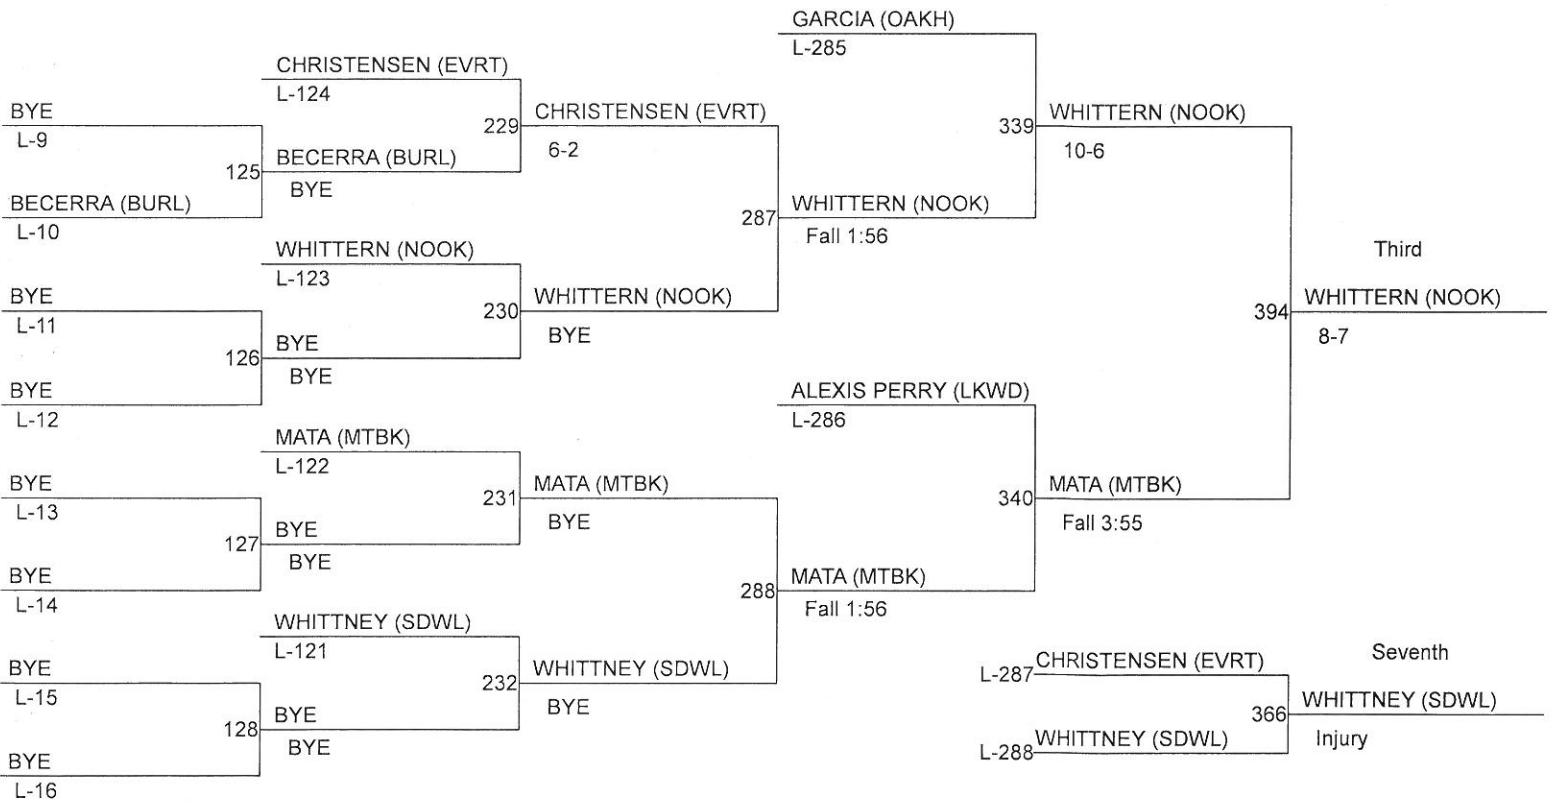

Girls North Sub-Regional Tournament

Weight Class : 105

1. TERACITA SHANES (SDWL)
2. ROBIN HERNANDEZ (ARLG)
3. NICOLE WHITTERN (NOOK)
4. GABRIELLA MATA (MTBK)
5. ALEXIS PERRY (LKWD)
6. ISABEL GARCIA (OAKH)
7. KAYLA WHITTNEY (SDWL)
8. LEAH KLEIN CHRISTENSEN (EVRT)