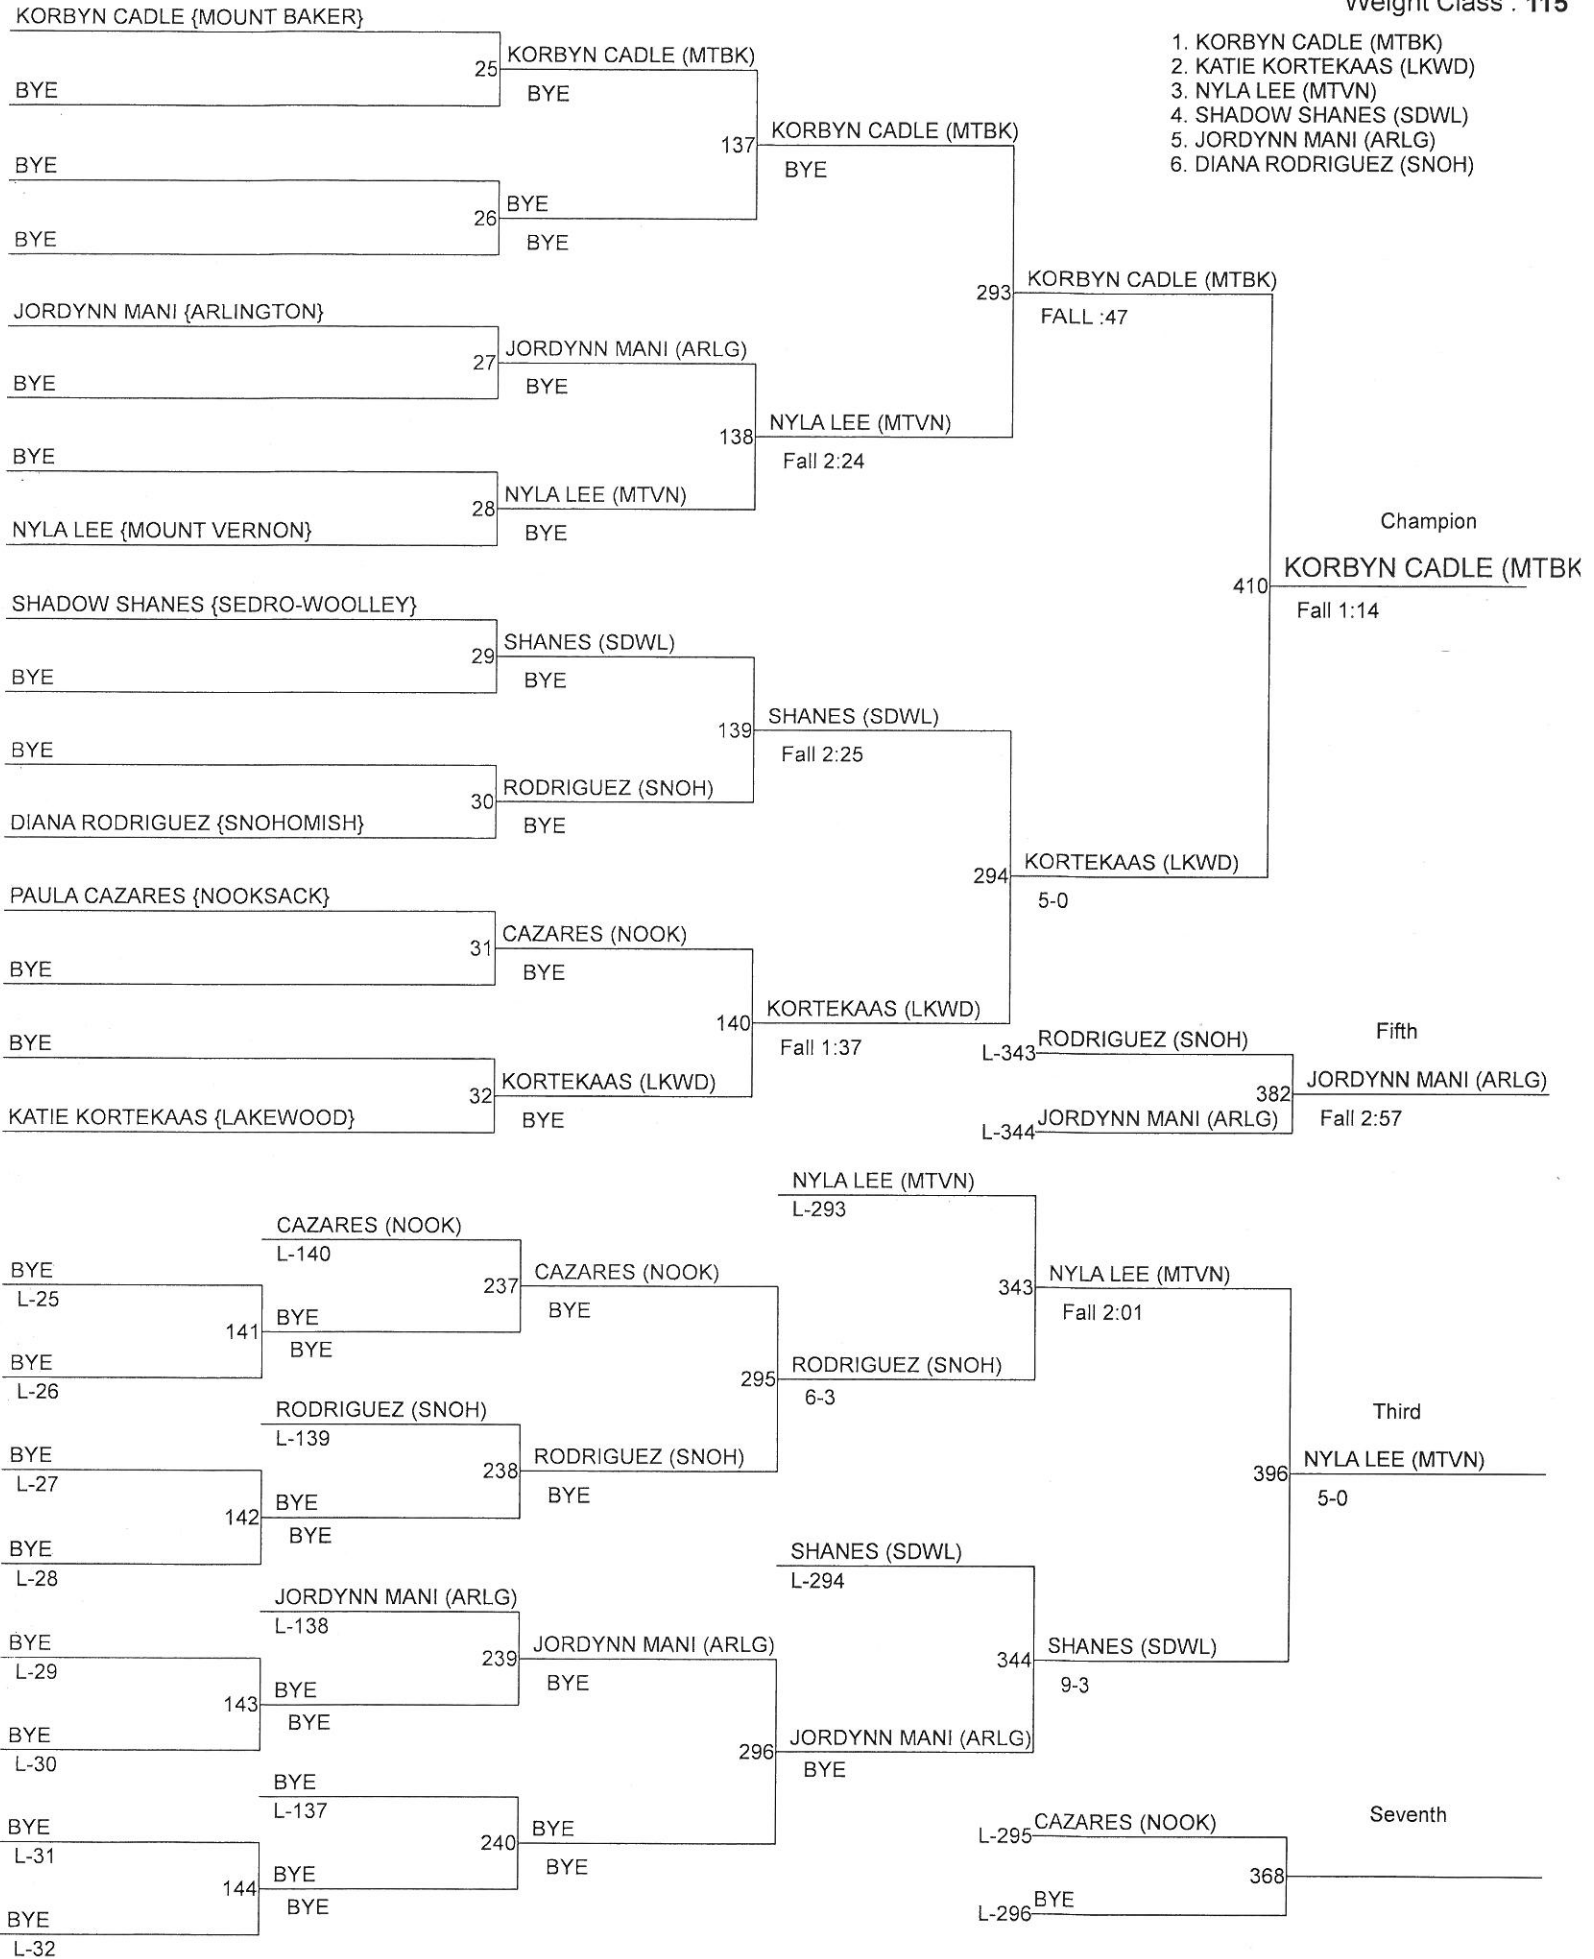

Girls North Sub-Regional Tournament

Weight Class : 115

1. KORBYN CADLE (MTBK)
2. KATIE KORTEKAAS (LKWD)
3. NYLA LEE (MTVN)
4. SHADOW SHANES (SDWL)
5. JORDYNN MANI (ARLG)
6. DIANA RODRIGUEZ (SNOH)