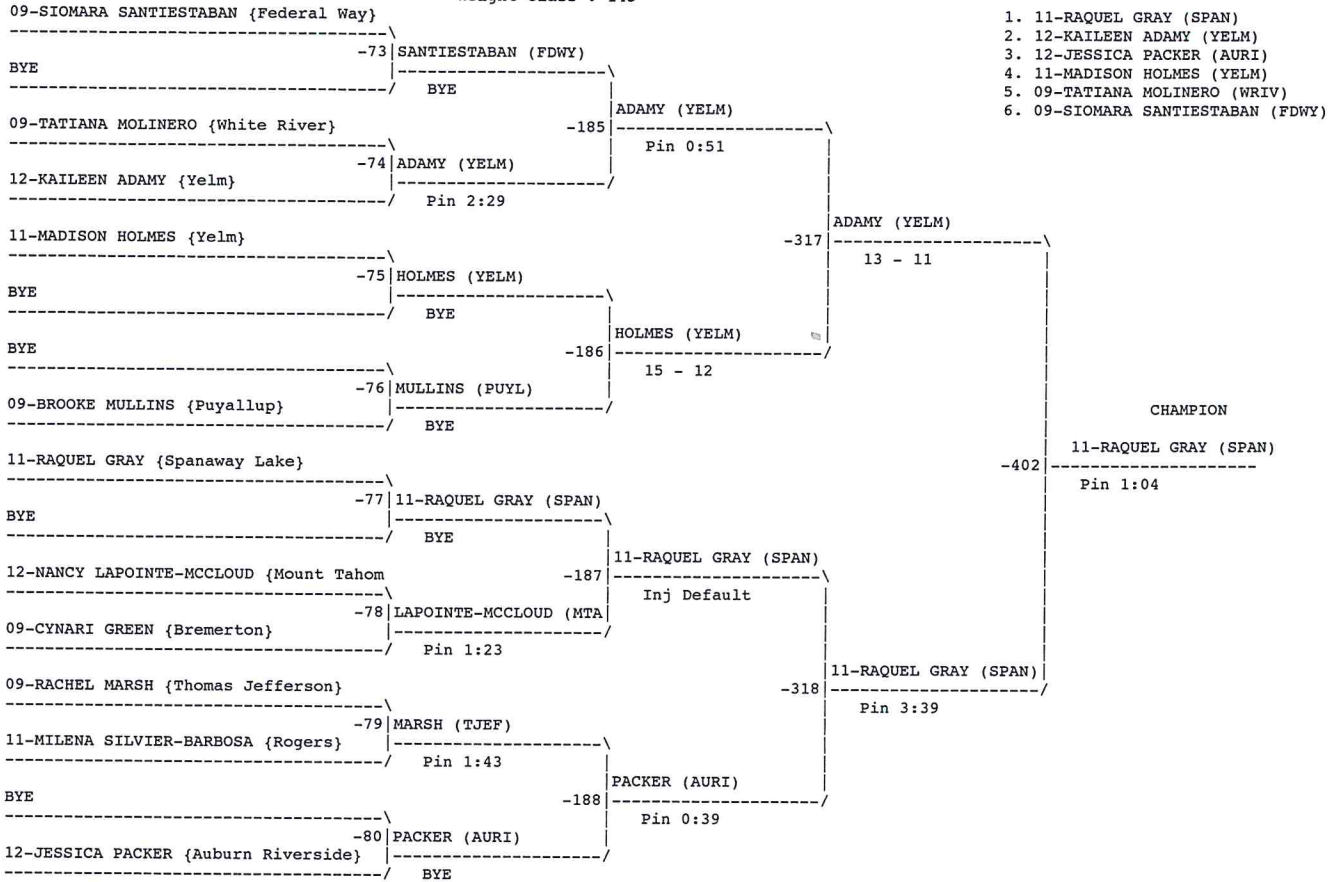

Girls Region 2 Tournament

Weight class : 140

Consolation for Weight class : 140

Girls Region 2 Tournament

Weight class : 145

Consolation for Weight class : 145

Girls Region 2 Tournament

Weight class : 155