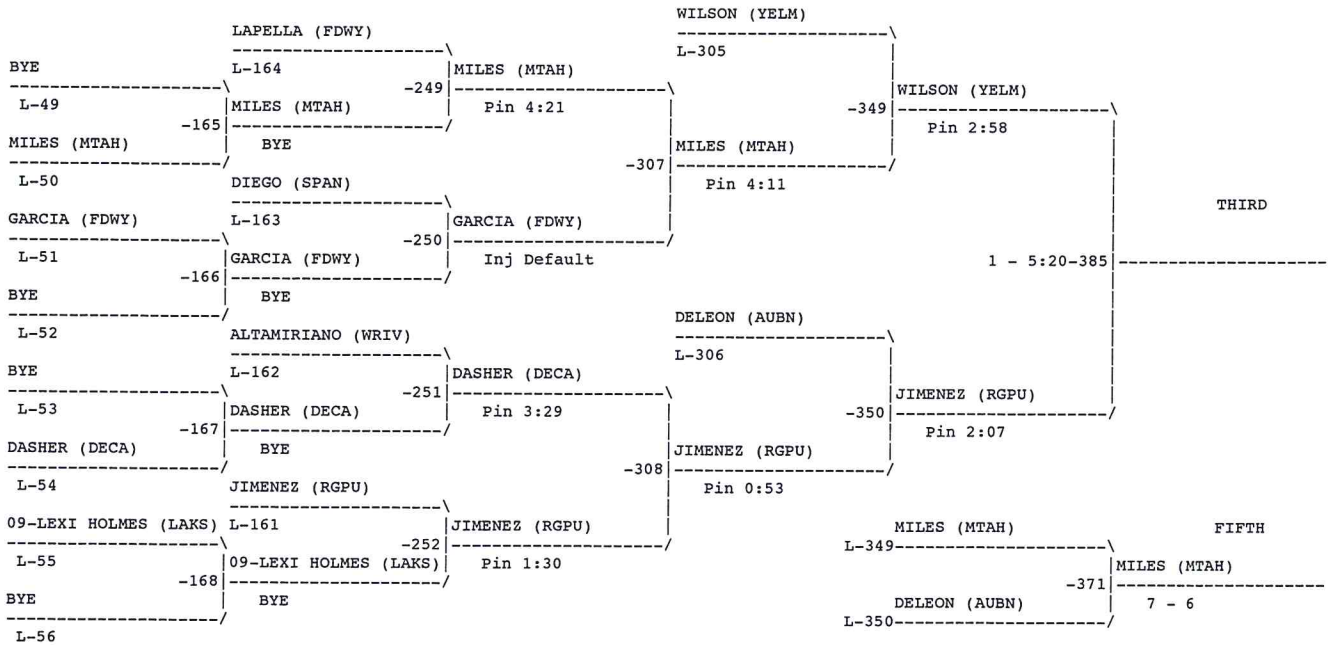

## Team Scores

1..Yelm	178
2..White River	93
3..Todd Beamer	92
4..Puyallup	86
5..Mount Tahoma	80
6..Federal Way	75
7..Sequim	61
8..Kentwood	60
9..Enumclaw	49
10..Lincoln	47
11..Clover Park	44
12..Evergreen (Seattle)	42
13..Wilson	42
14..Franklin Pierce	41.5
15..Decatur	40
16..Stadium	40
17..Kent Meridian	38
18..Port Townsend	38
19..Rogers	37.5
20..Steilacoom	36
21..Spanaway Lake	35
22..Thomas Jefferson	28.5
23..Bonney Lake	27
24..Kingston	26
25..Fife	23
26..Highline	23
27..Emerald Ridge	22
28..South Kitsap	22
29..Washington	22
30..Auburn Riverside	20
31..Hazen	19
32..Lakes	18
33..Foss	15
34..Shelton	15
35..Auburn	14
36..Bellarmine Prep	13
37..Sumner	11
38..Lindbergh	7
39..Gig Harbor	7
40..North Mason	5
41..Bremerton	4
42..Kentridge	4
43..Bellevue Christian	0
44..Graham Kapowsin	0
45..Auburn Mountainview	0
46..Peninsula	0
47..Orting	0
48..Timberline	0
49..Olympia	0

Wrestling Tournament Manager Software by Athletic Director Systems

Girls Region 2 Tournament

Weight class : 125

Consolation for Weight class : 125

Girls Region 2 Tournament

Weight class : 130

Consolation for Weight class : 130