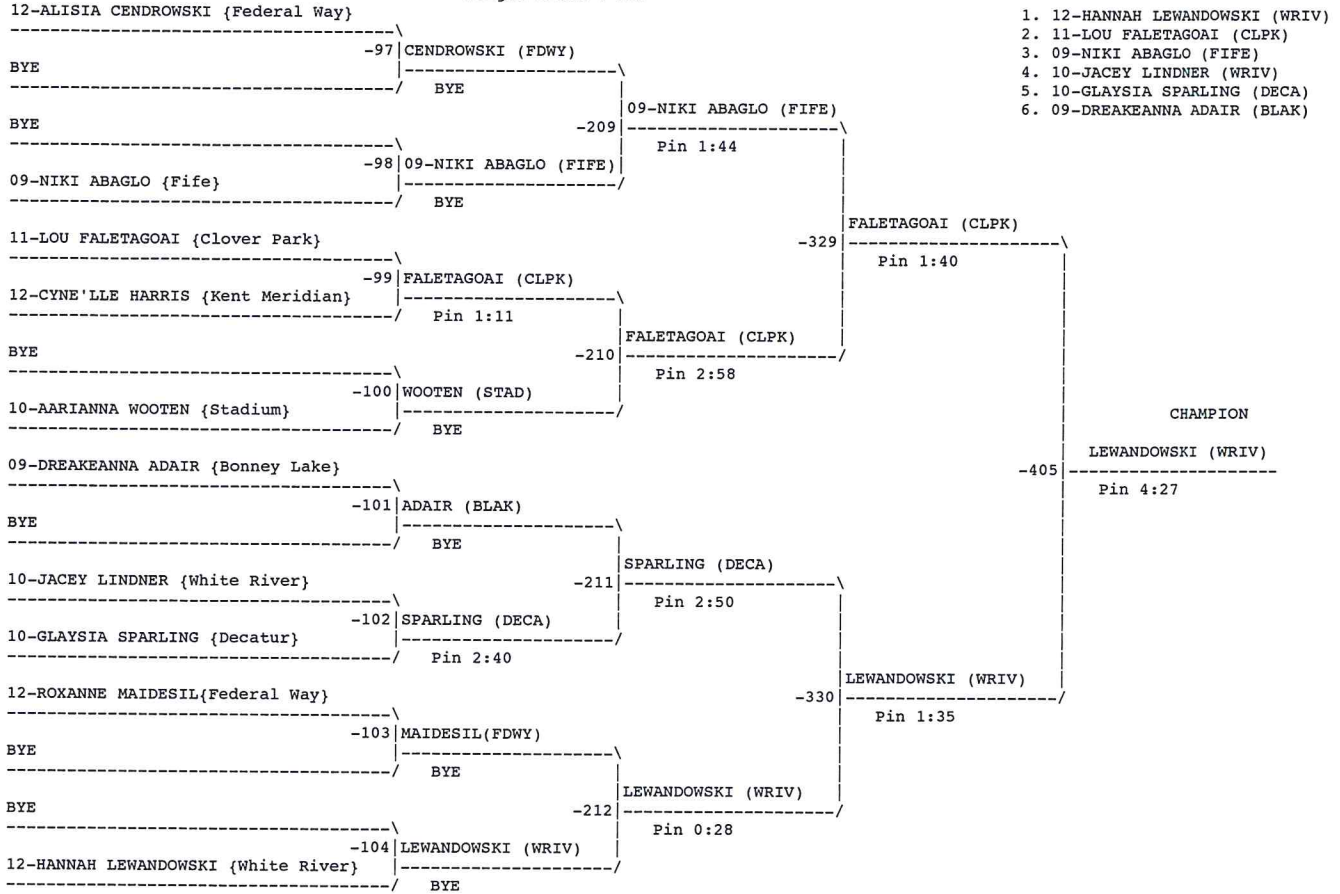

## Team Scores

1..Yelm	178
2..White River	93
3..Todd Beamer	92
4..Puyallup	86
5..Mount Tahoma	80
6..Federal Way	75
7..Sequim	61
8..Kentwood	60
9..Enumclaw	49
10..Lincoln	47
11..Clover Park	44
12..Evergreen (Seattle)	42
13..Wilson	42
14..Franklin Pierce	41.5
15..Decatur	40
16..Stadium	40
17..Kent Meridian	38
18..Port Townsend	38
19..Rogers	37.5
20..Steilacoom	36
21..Spanaway Lake	35
22..Thomas Jefferson	28.5
23..Bonney Lake	27
24..Kingston	26
25..Fife	23
26..Highline	23
27..Emerald Ridge	22
28..South Kitsap	22
29..Washington	22
30..Auburn Riverside	20
31..Hazen	19
32..Lakes	18
33..Foss	15
34..Shelton	15
35..Auburn	14
36..Bellarmine Prep	13
37..Sumner	11
38..Lindbergh	7
39..Gig Harbor	7
40..North Mason	5
41..Bremerton	4
42..Kentridge	4
43..Bellevue Christian	0
44..Graham Kapowsin	0
45..Auburn Mountainview	0
46..Peninsula	0
47..Orting	0
48..Timberline	0
49..Olympia	0

Consolation for Weight class : 155

Girls Region 2 Tournament  
Weight class : 170

Consolation for Weight class : 170

Girls Region 2 Tournament

Weight class : 190

Consolation for Weight class : 190