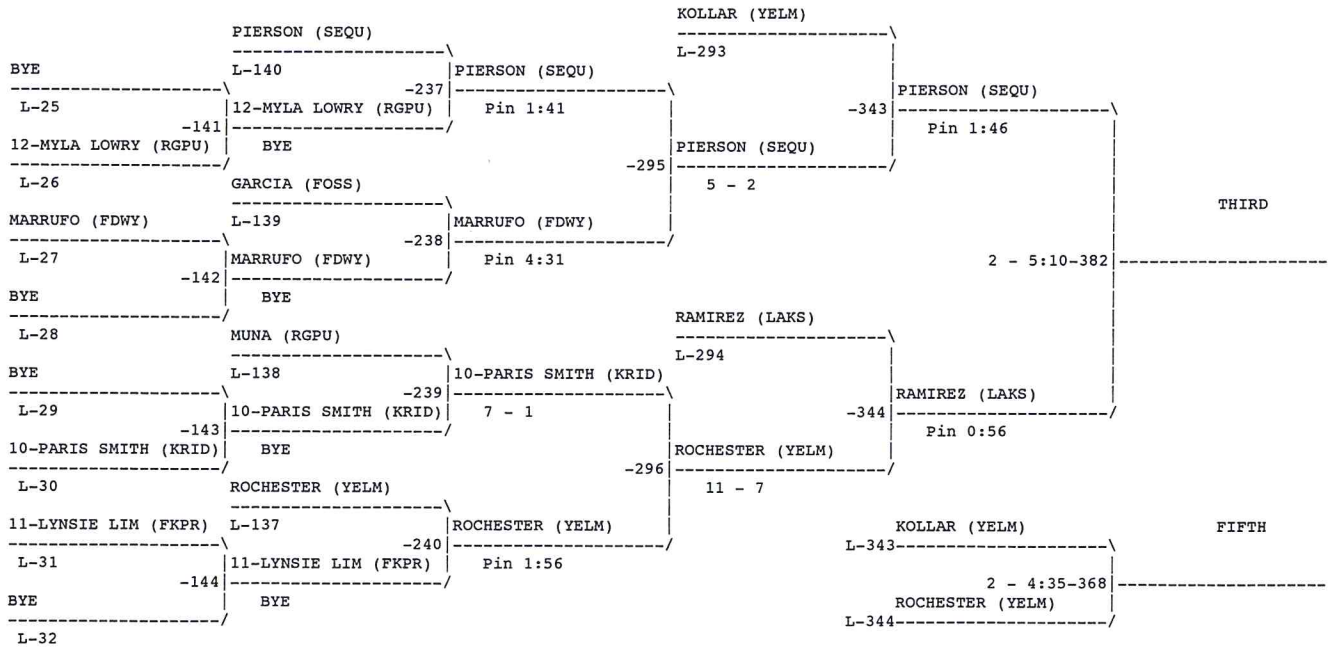

## Girls Region 2 Tournament

## Team Scores

1..Yelm	178
2..White River	93
3..Todd Beamer	92
4..Puyallup	86
5..Mount Tahoma	80
6..Federal Way	75
7..Sequim	61
8..Kentwood	60
9..Enumclaw	49
10..Lincoln	47
11..Clover Park	44
12..Evergreen (Seattle)	42
13..Wilson	42
14..Franklin Pierce	41.5
15..Decatur	40
16..Stadium	40
17..Kent Meridian	38
18..Port Townsend	38
19..Rogers	37.5
20..Steilacoom	36
21..Spanaway Lake	35
22..Thomas Jefferson	28.5
23..Bonney Lake	27
24..Kingston	26
25..Fife	23
26..Highline	23
27..Emerald Ridge	22
28..South Kitsap	22
29..Washington	22
30..Auburn Riverside	20
31..Hazen	19
32..Lakes	18
33..Foss	15
34..Shelton	15
35..Auburn	14
36..Bellarmine Prep	13
37..Sumner	11
38..Lindbergh	7
39..Gig Harbor	7
40..North Mason	5
41..Bremerton	4
42..Kentridge	4
43..Bellevue Christian	0
44..Graham Kapowsin	0
45..Auburn Mountainview	0
46..Peninsula	0
47..Orting	0
48..Timberline	0
49..Olympia	0

Girls Region 2 Tournament

Weight class : 110

Consolation for Weight class : 110

Wrestling Tournament Manager Software by Athletic Director Systems

Girls Region 2 Tournament

Weight class : 115

Consolation for Weight class : 115