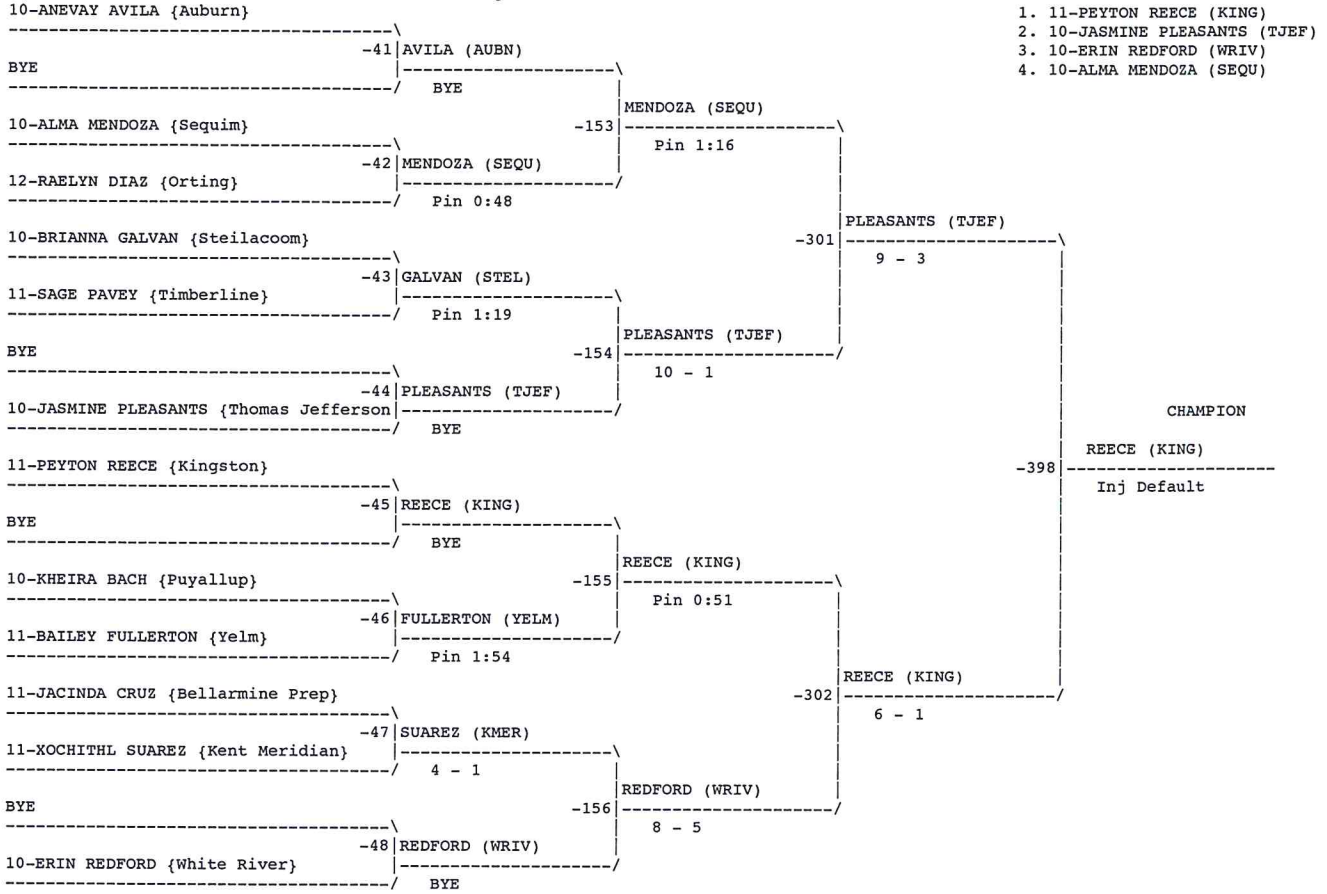

Girls Region 2 Tournament

Weight class : 125