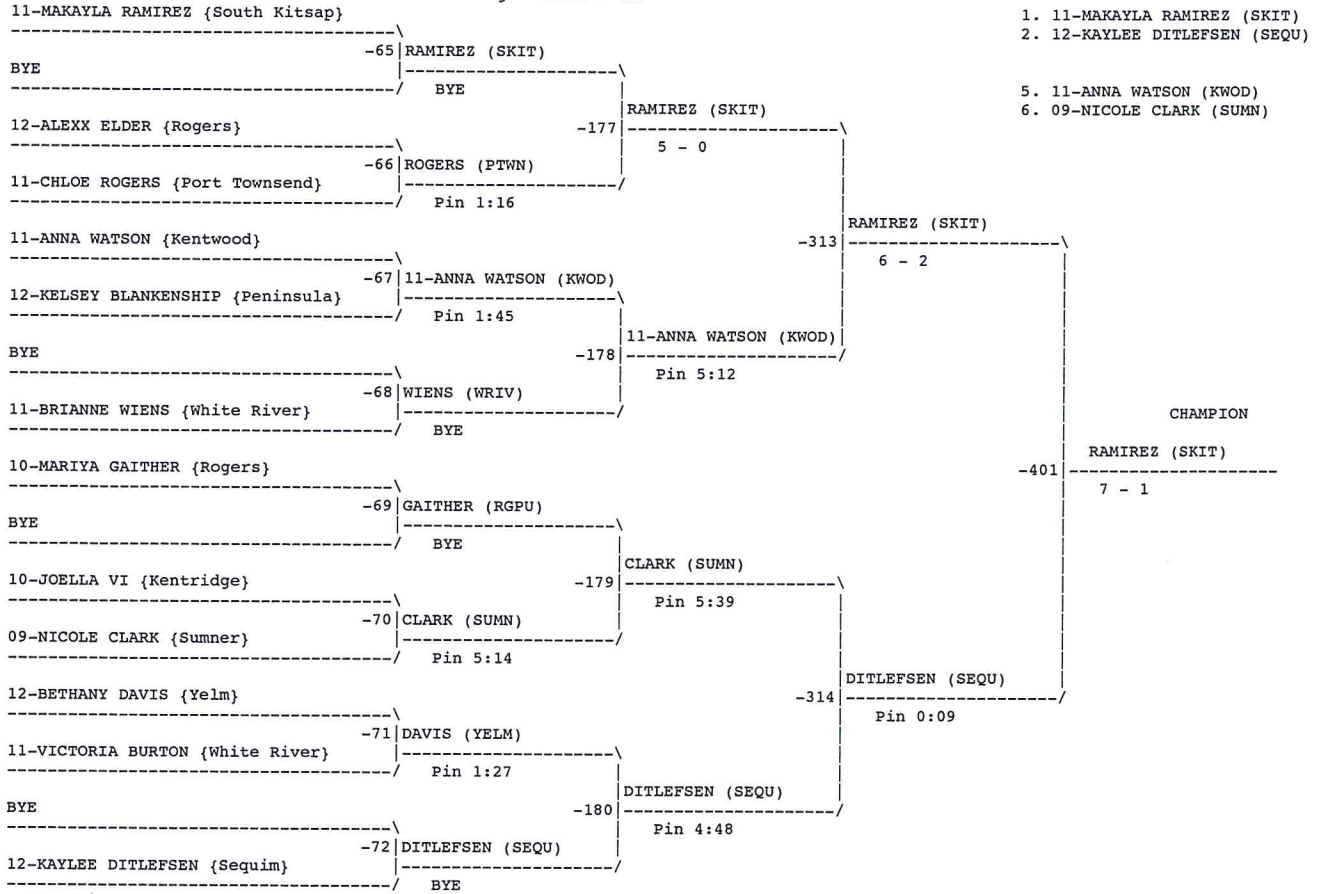

Girls Region 2 Tournament

Weight class : 140