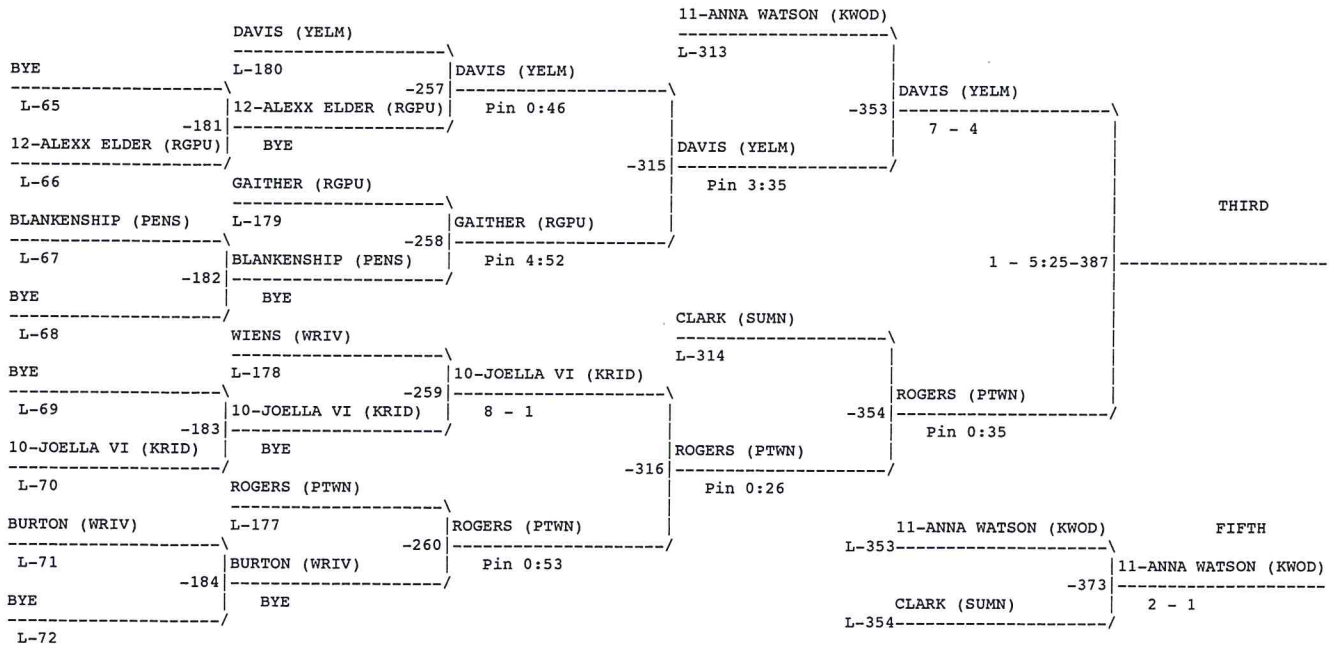

Consolation for Weight class : 140