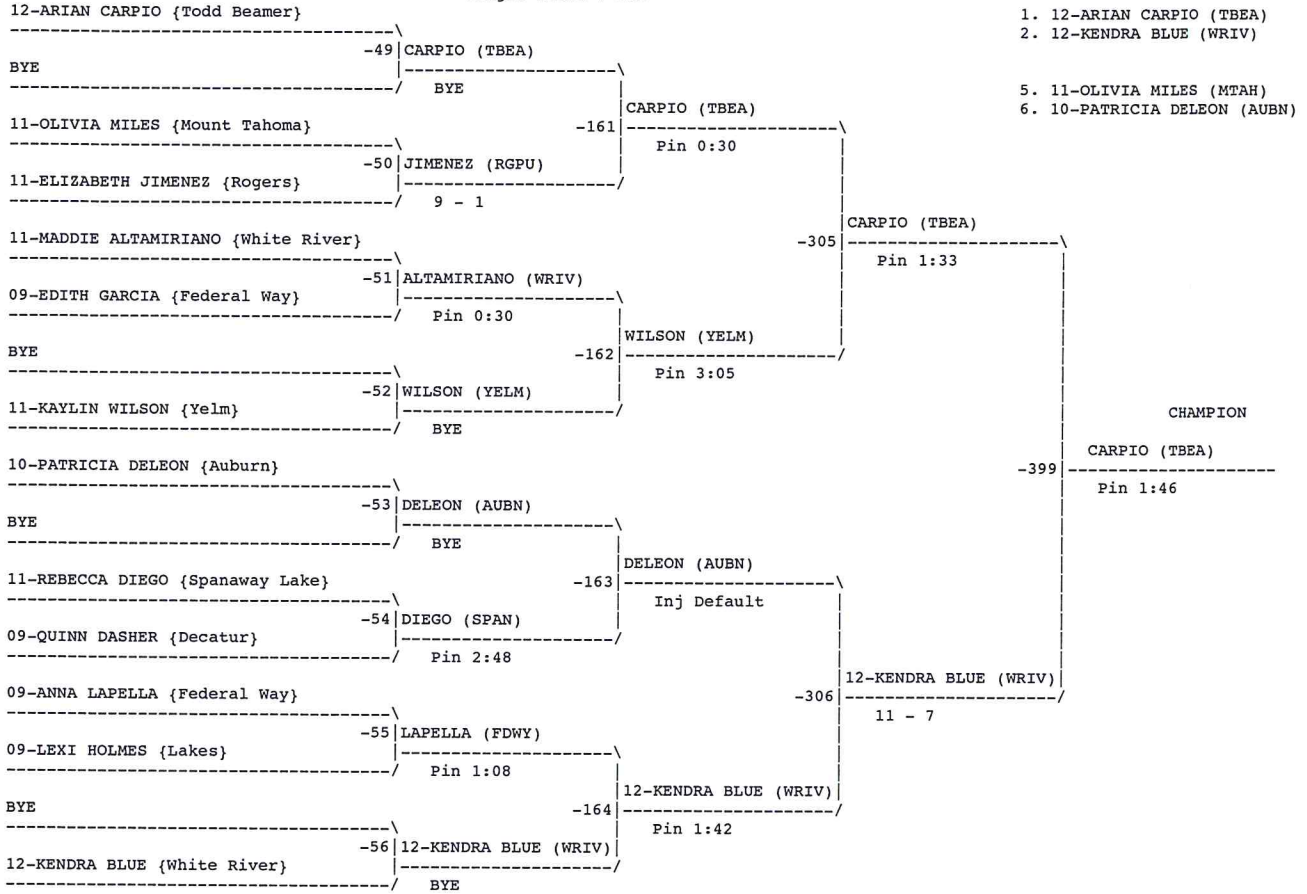

## Team Scores

1..Yelm	178
2..White River	93
3..Todd Beamer	92
4..Puyallup	86
5..Mount Tahoma	80
6..Federal Way	75
7..Sequim	61
8..Kentwood	60
9..Enumclaw	49
10..Lincoln	47
11..Clover Park	44
12..Evergreen (Seattle)	42
13..Wilson	42
14..Franklin Pierce	41.5
15..Decatur	40
16..Stadium	40
17..Kent Meridian	38
18..Port Townsend	38
19..Rogers	37.5
20..Steilacoom	36
21..Spanaway Lake	35
22..Thomas Jefferson	28.5
23..Bonney Lake	27
24..Kingston	26
25..Fife	23
26..Highline	23
27..Emerald Ridge	22
28..South Kitsap	22
29..Washington	22
30..Auburn Riverside	20
31..Hazen	19
32..Lakes	18
33..Foss	15
34..Shelton	15
35..Auburn	14
36..Bellarmine Prep	13
37..Sumner	11
38..Lindbergh	7
39..Gig Harbor	7
40..North Mason	5
41..Bremerton	4
42..Kentridge	4
43..Bellevue Christian	0
44..Graham Kapowsin	0
45..Auburn Mountainview	0
46..Peninsula	0
47..Orting	0
48..Timberline	0
49..Olympia	0

Wrestling Tournament Manager Software by Athletic Director Systems

Girls Region 2 Tournament

Weight class : 125

Consolation for Weight class : 125

Girls Region 2 Tournament

Weight class : 130

Consolation for Weight class : 130