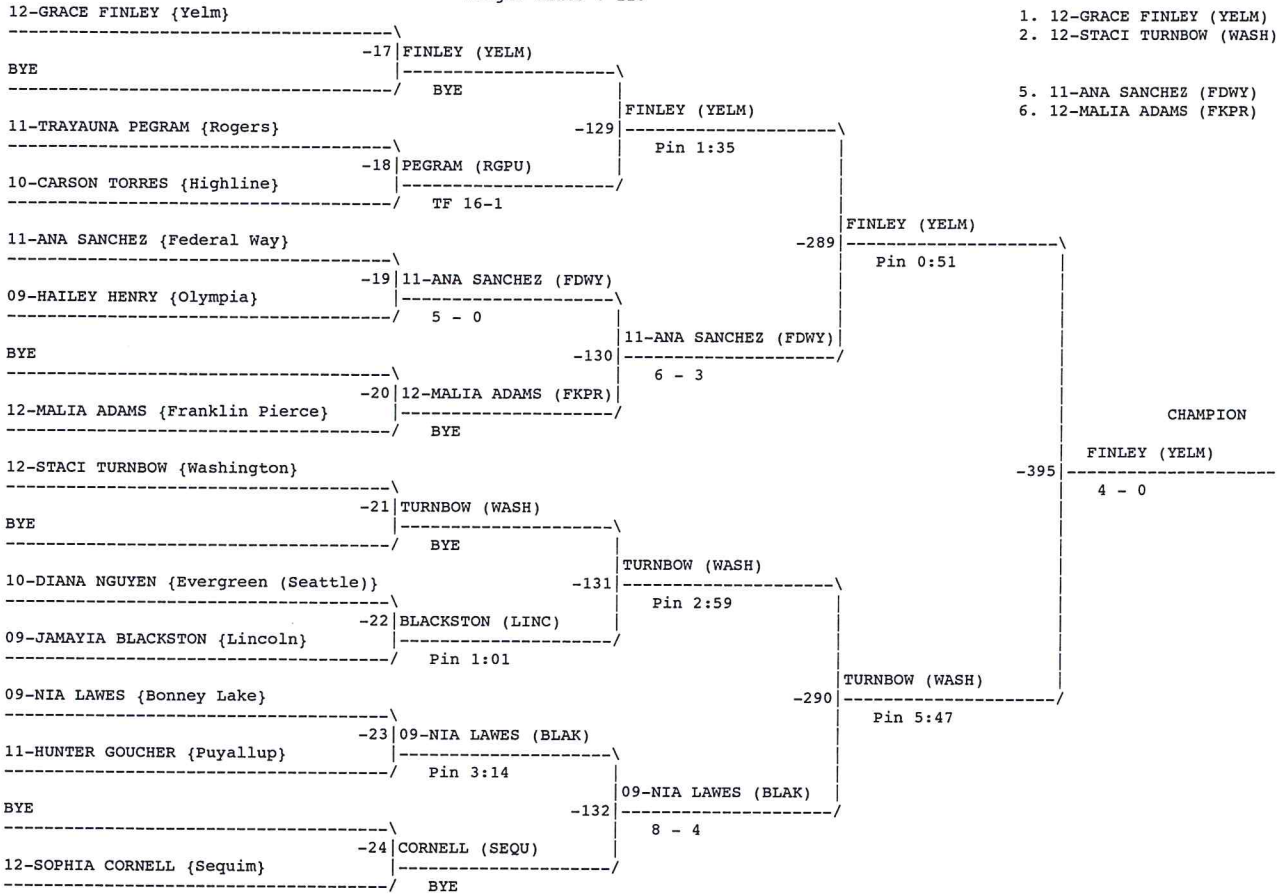

Girls Region 2 Tournament

Weight class : 110

Consolation for Weight class : 110