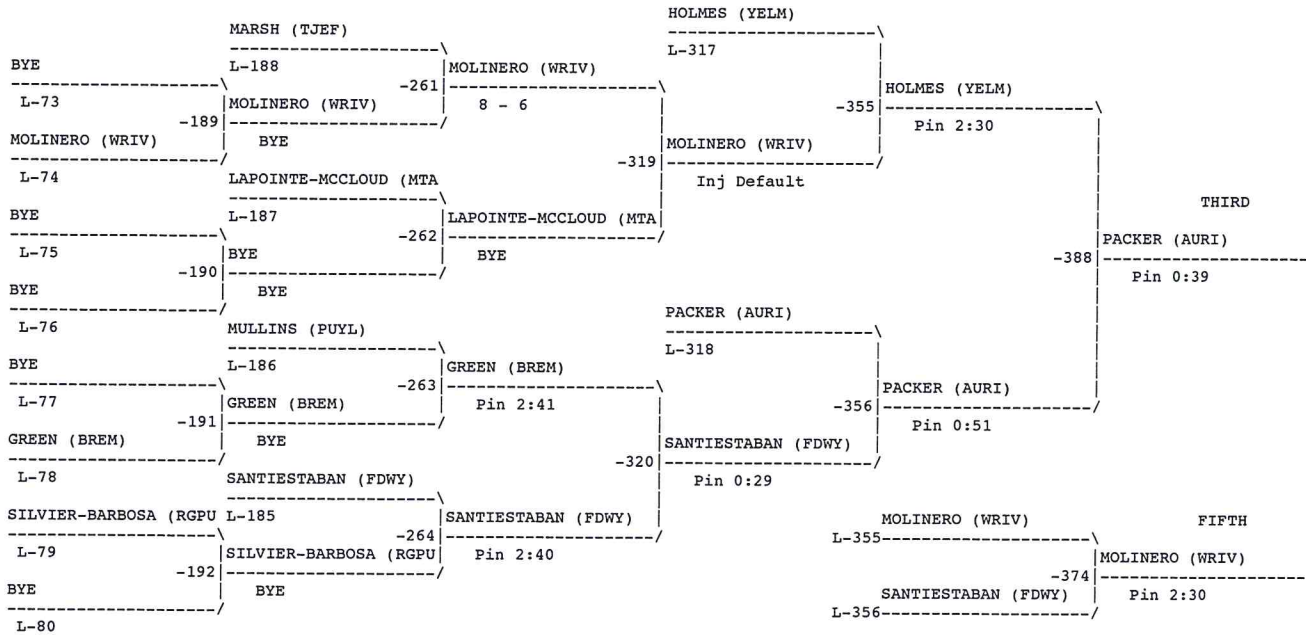

Girls Region 2 Tournament

Weight class : 140

Consolation for Weight class : 140

Girls Region 2 Tournament

Weight class : 145

Consolation for Weight class : 145

Girls Region 2 Tournament

Weight class : 155