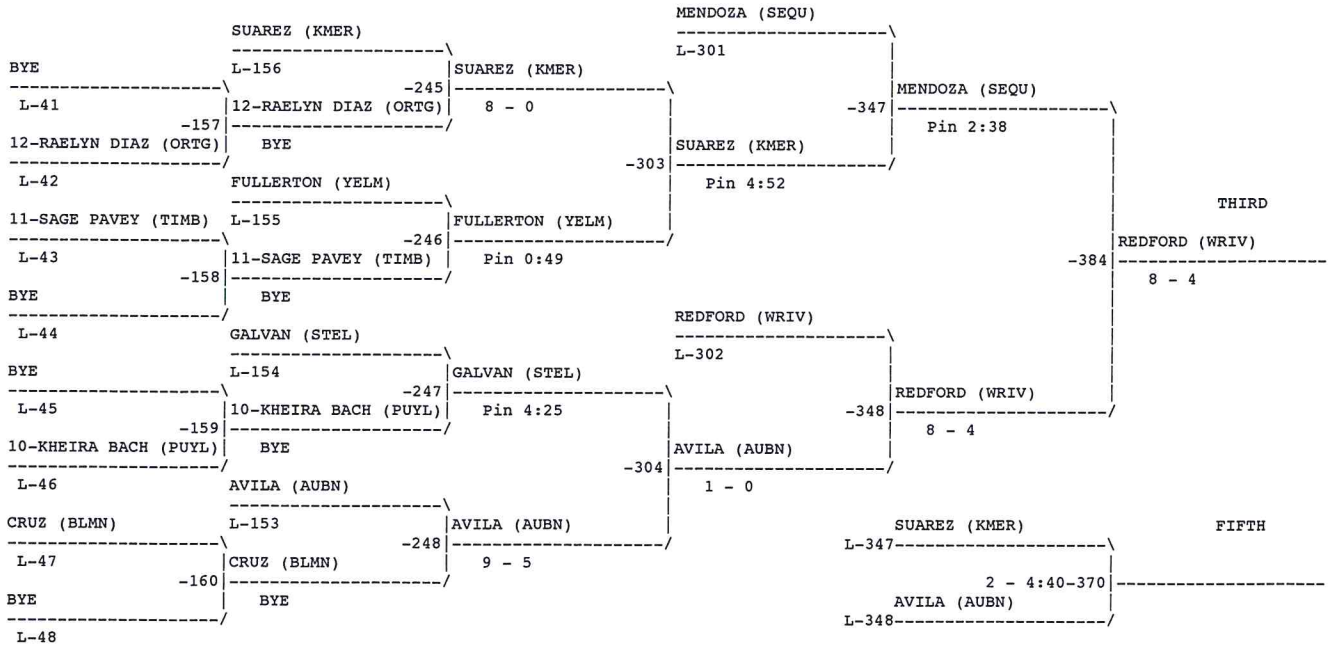

Wrestling Tournament Manager Software by Athletic Director Systems

Girls Region 2 Tournament

Weight class : 125

Consolation for Weight class : 125

Girls Region 2 Tournament

Weight class : 130

Consolation for Weight class : 130