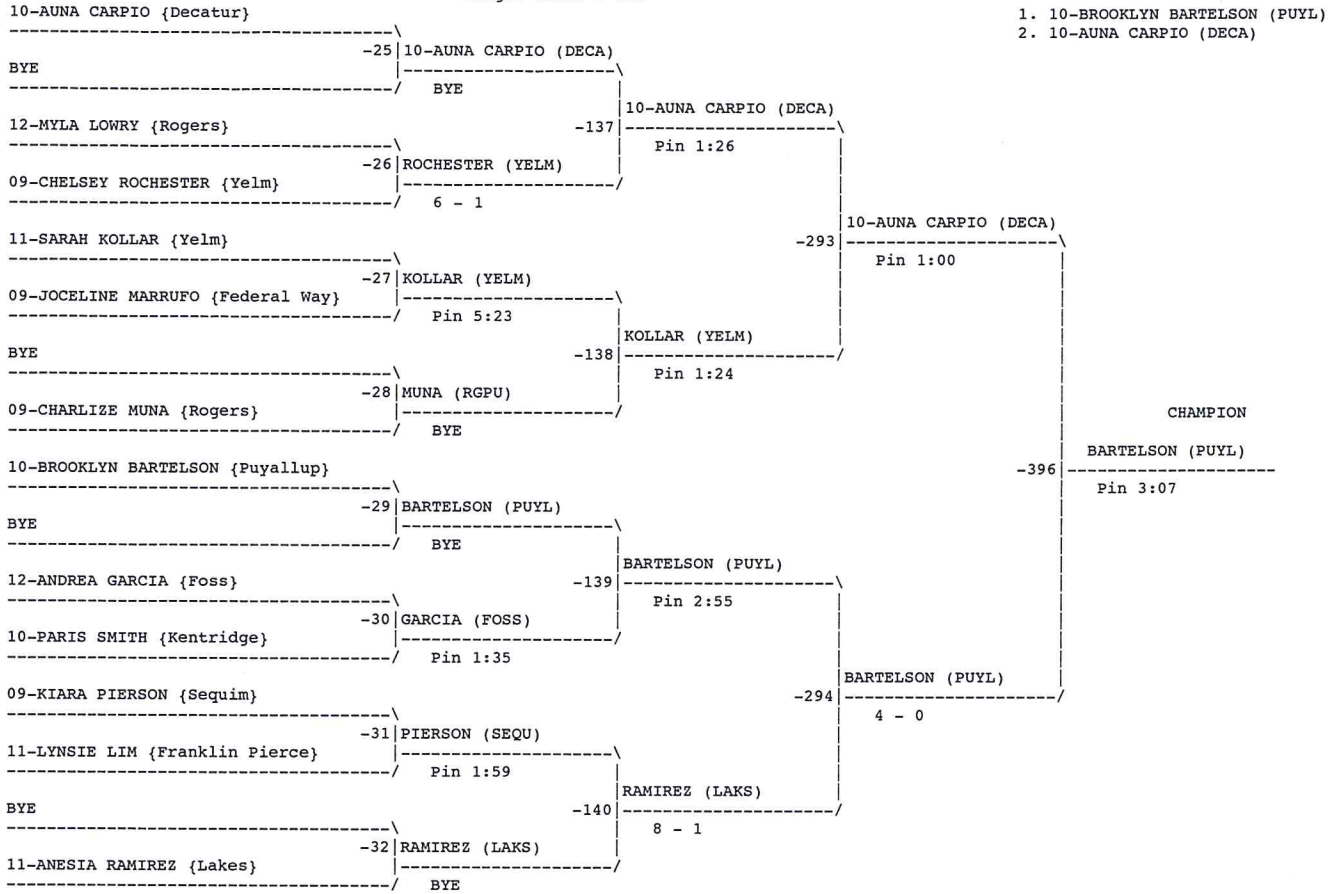

## Girls Region 2 Tournament

## Team Scores

1..Yelm	178
2..White River	93
3..Todd Beamer	92
4..Puyallup	86
5..Mount Tahoma	80
6..Federal Way	75
7..Sequim	61
8..Kentwood	60
9..Enumclaw	49
10..Lincoln	47
11..Clover Park	44
12..Evergreen (Seattle)	42
13..Wilson	42
14..Franklin Pierce	41.5
15..Decatur	40
16..Stadium	40
17..Kent Meridian	38
18..Port Townsend	38
19..Rogers	37.5
20..Steilacoom	36
21..Spanaway Lake	35
22..Thomas Jefferson	28.5
23..Bonney Lake	27
24..Kingston	26
25..Fife	23
26..Highline	23
27..Emerald Ridge	22
28..South Kitsap	22
29..Washington	22
30..Auburn Riverside	20
31..Hazen	19
32..Lakes	18
33..Foss	15
34..Shelton	15
35..Auburn	14
36..Bellarmine Prep	13
37..Sumner	11
38..Lindbergh	7
39..Gig Harbor	7
40..North Mason	5
41..Bremerton	4
42..Kentridge	4
43..Bellevue Christian	0
44..Graham Kapowsin	0
45..Auburn Mountainview	0
46..Peninsula	0
47..Orting	0
48..Timberline	0
49..Olympia	0

Girls Region 2 Tournament

Weight class : 110

Consolation for Weight class : 110

Wrestling Tournament Manager Software by Athletic Director Systems

Girls Region 2 Tournament

Weight class : 115

Consolation for Weight class : 115