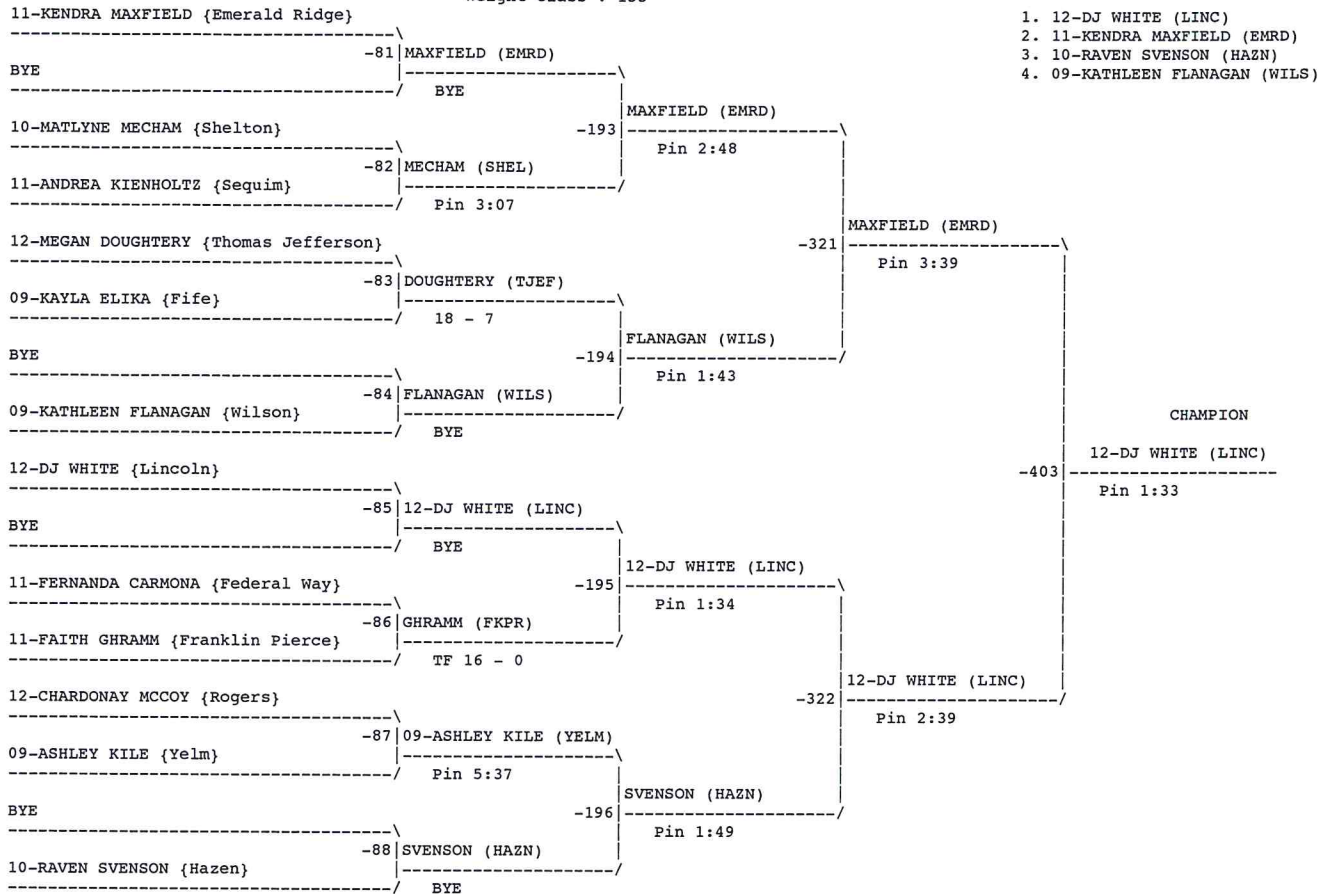

Girls Region 2 Tournament

Weight class : 140

Consolation for Weight class : 140

Girls Region 2 Tournament

Weight class : 145

Consolation for Weight class : 145

Girls Region 2 Tournament

Weight class : 155