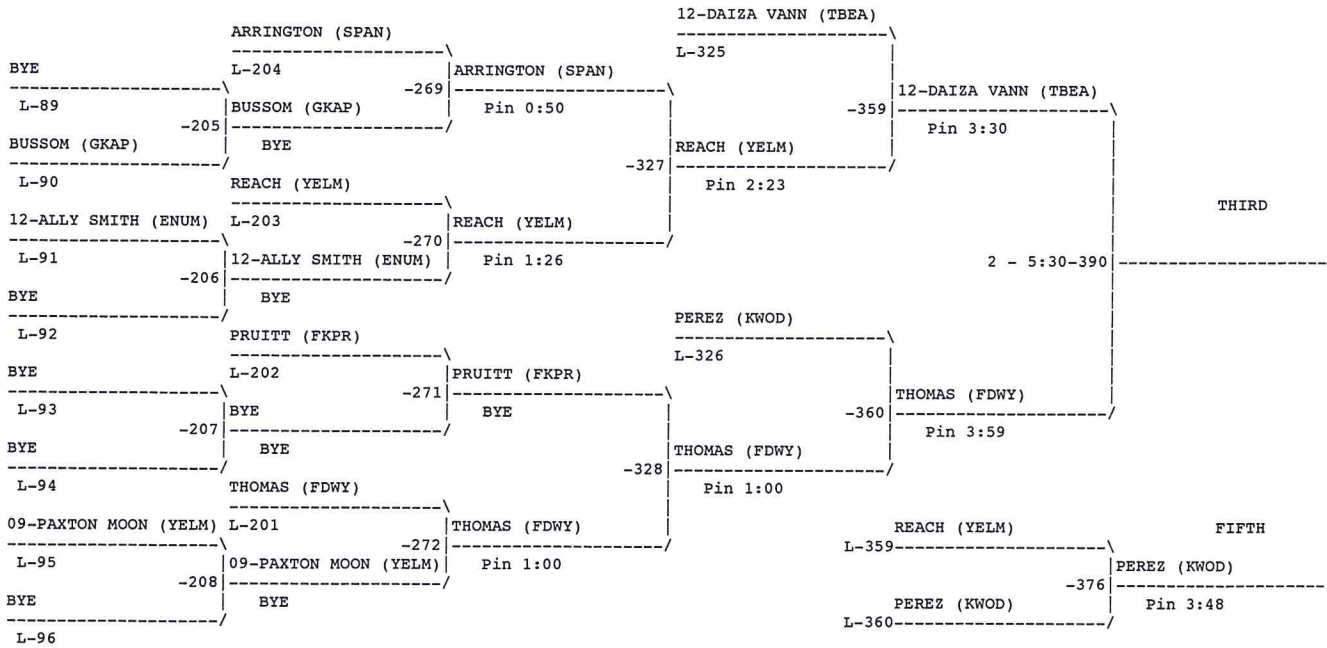

## Team Scores

1..Yelm	178
2..White River	93
3..Todd Beamer	92
4..Puyallup	86
5..Mount Tahoma	80
6..Federal Way	75
7..Sequim	61
8..Kentwood	60
9..Enumclaw	49
10..Lincoln	47
11..Clover Park	44
12..Evergreen (Seattle)	42
13..Wilson	42
14..Franklin Pierce	41.5
15..Decatur	40
16..Stadium	40
17..Kent Meridian	38
18..Port Townsend	38
19..Rogers	37.5
20..Steilacoom	36
21..Spanaway Lake	35
22..Thomas Jefferson	28.5
23..Bonney Lake	27
24..Kingston	26
25..Fife	23
26..Highline	23
27..Emerald Ridge	22
28..South Kitsap	22
29..Washington	22
30..Auburn Riverside	20
31..Hazen	19
32..Lakes	18
33..Foss	15
34..Shelton	15
35..Auburn	14
36..Bellarmine Prep	13
37..Sumner	11
38..Lindbergh	7
39..Gig Harbor	7
40..North Mason	5
41..Bremerton	4
42..Kentridge	4
43..Bellevue Christian	0
44..Graham Kapowsin	0
45..Auburn Mountainview	0
46..Peninsula	0
47..Orting	0
48..Timberline	0
49..Olympia	0

Girls Region 2 Tournament

Weight class : 140

Consolation for Weight class : 140

Girls Region 2 Tournament

Weight class : 145

Consolation for Weight class : 145

Girls Region 2 Tournament

Weight class : 155

Consolation for Weight class : 155

Girls Region 2 Tournament  
Weight class : 170

Consolation for Weight class : 170

Girls Region 2 Tournament

Weight class : 190

Consolation for Weight class : 190