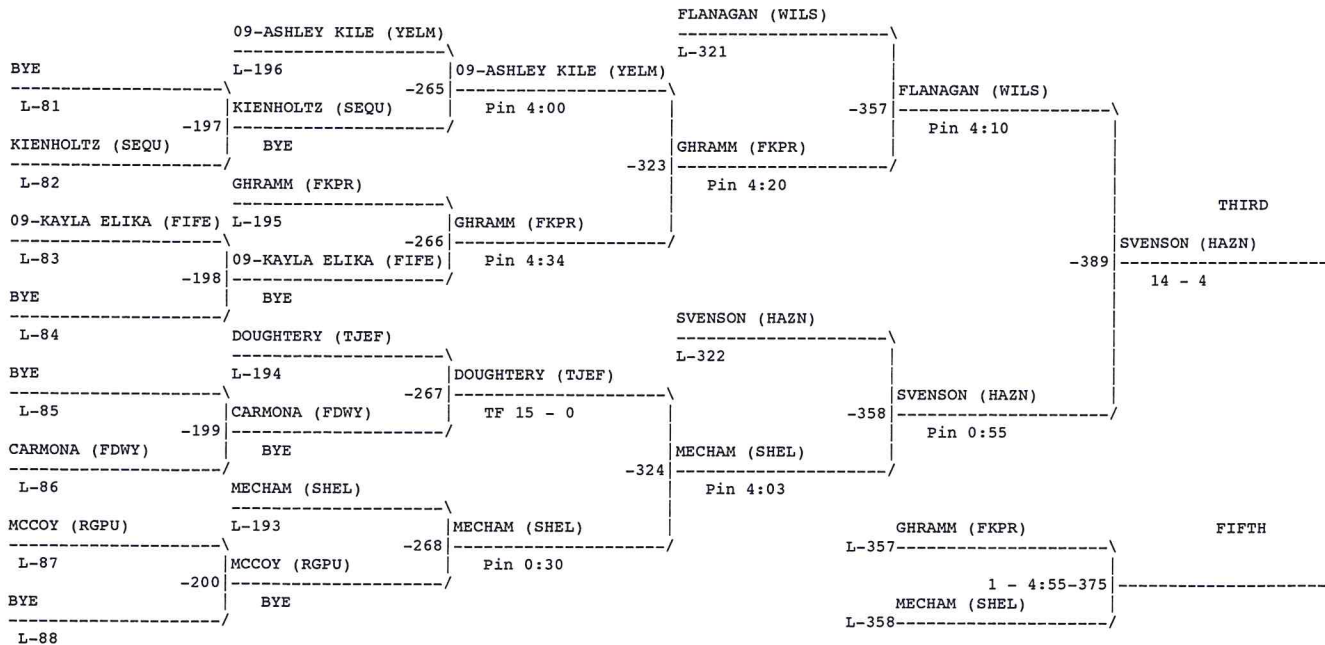

Girls Region 2 Tournament

Weight class : 140

Consolation for Weight class : 140

Girls Region 2 Tournament

Weight class : 145

Consolation for Weight class : 145

Girls Region 2 Tournament

Weight class : 155

Consolation for Weight class : 155

Girls Region 2 Tournament  
Weight class : 170

Consolation for Weight class : 170

Girls Region 2 Tournament

Weight class : 190

Consolation for Weight class : 190