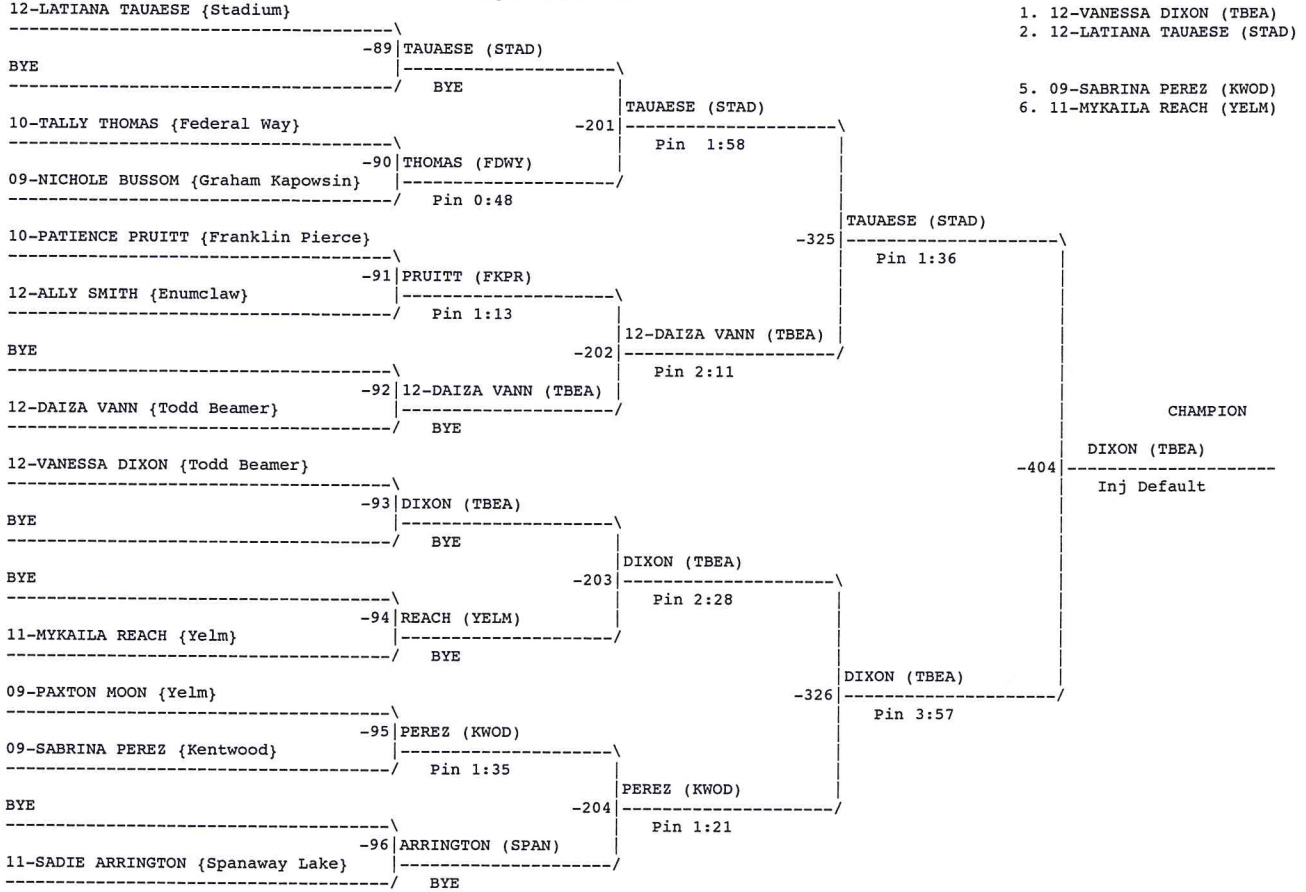

Girls Region 2 Tournament
Weight class : 170