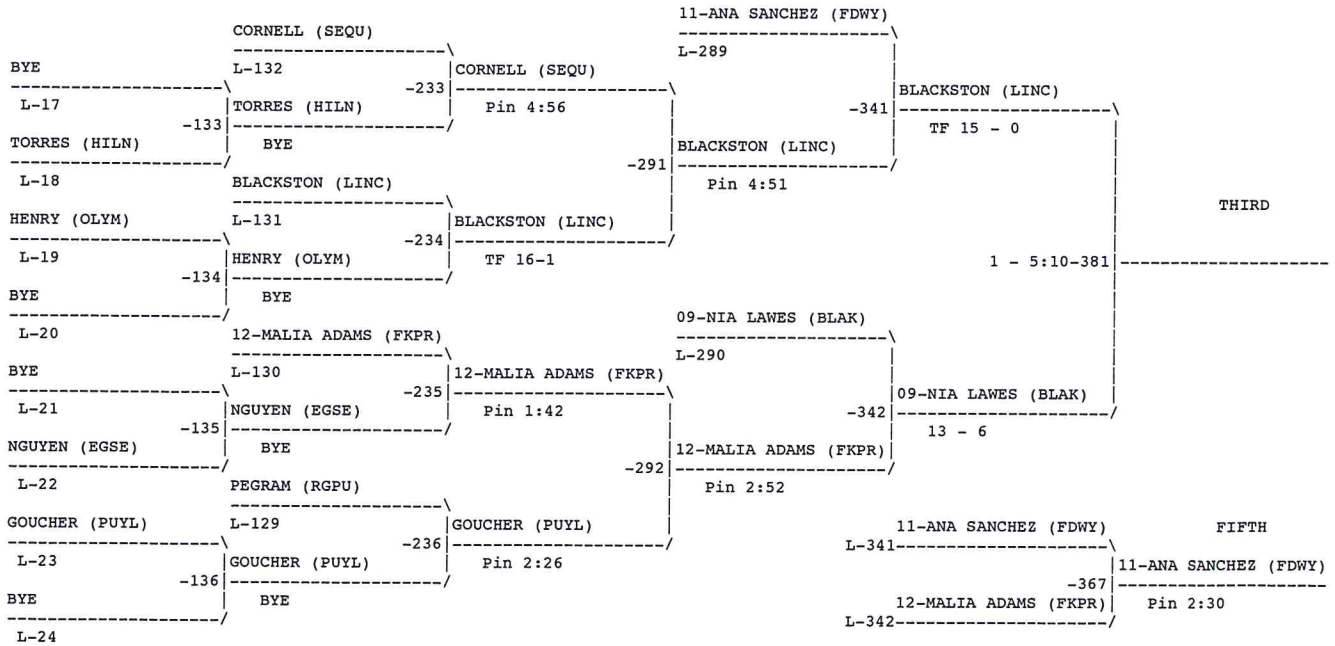

Wrestling Tournament Manager Software by Athletic Director Systems