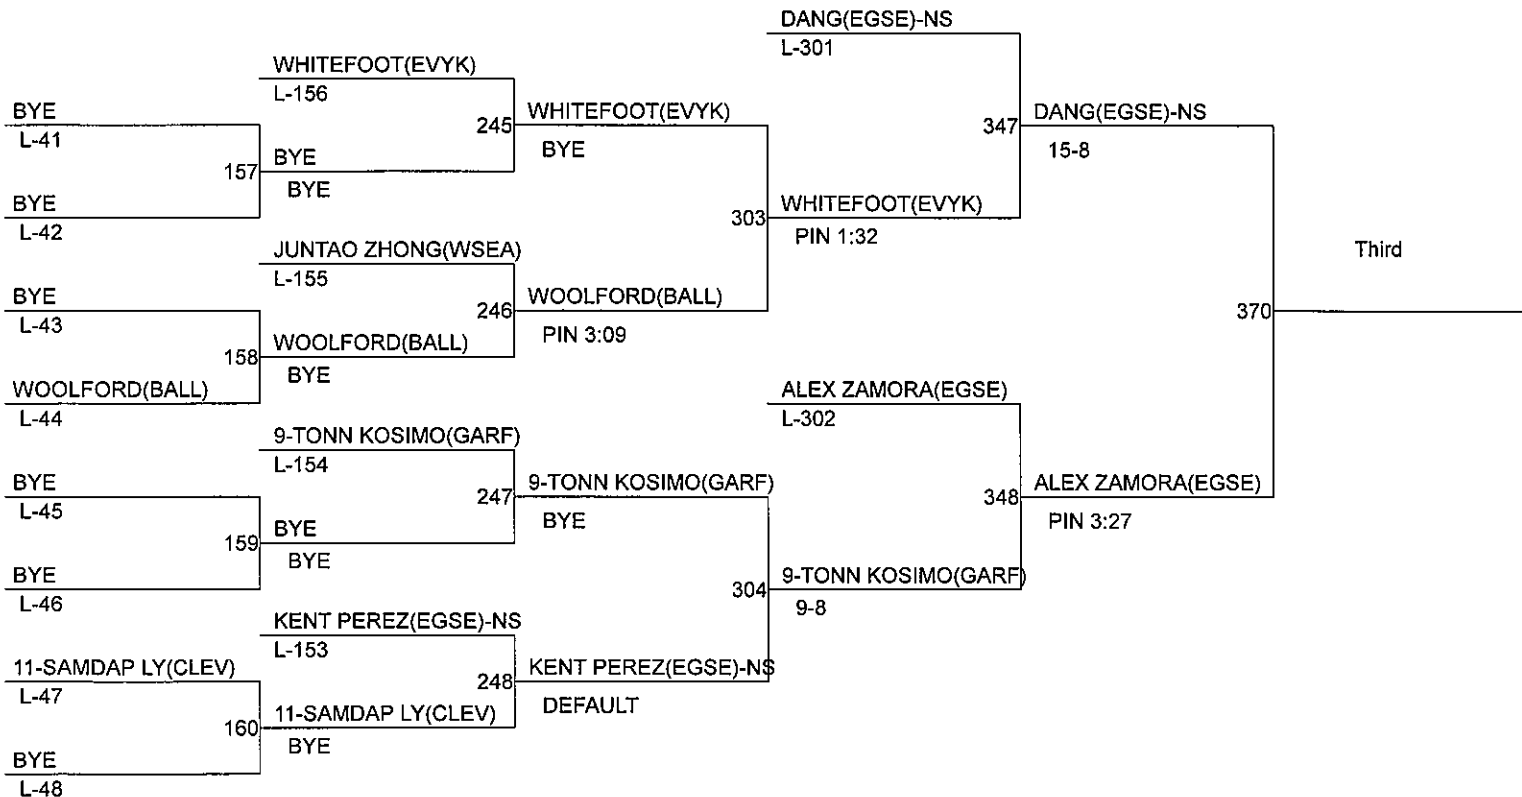

RETURN OF THE SEAHAWK

Weight Class : 138

1. 12-KYLE CLEMENSON(SEHO)
2. 12-RYAN DAVIS(CHSE)