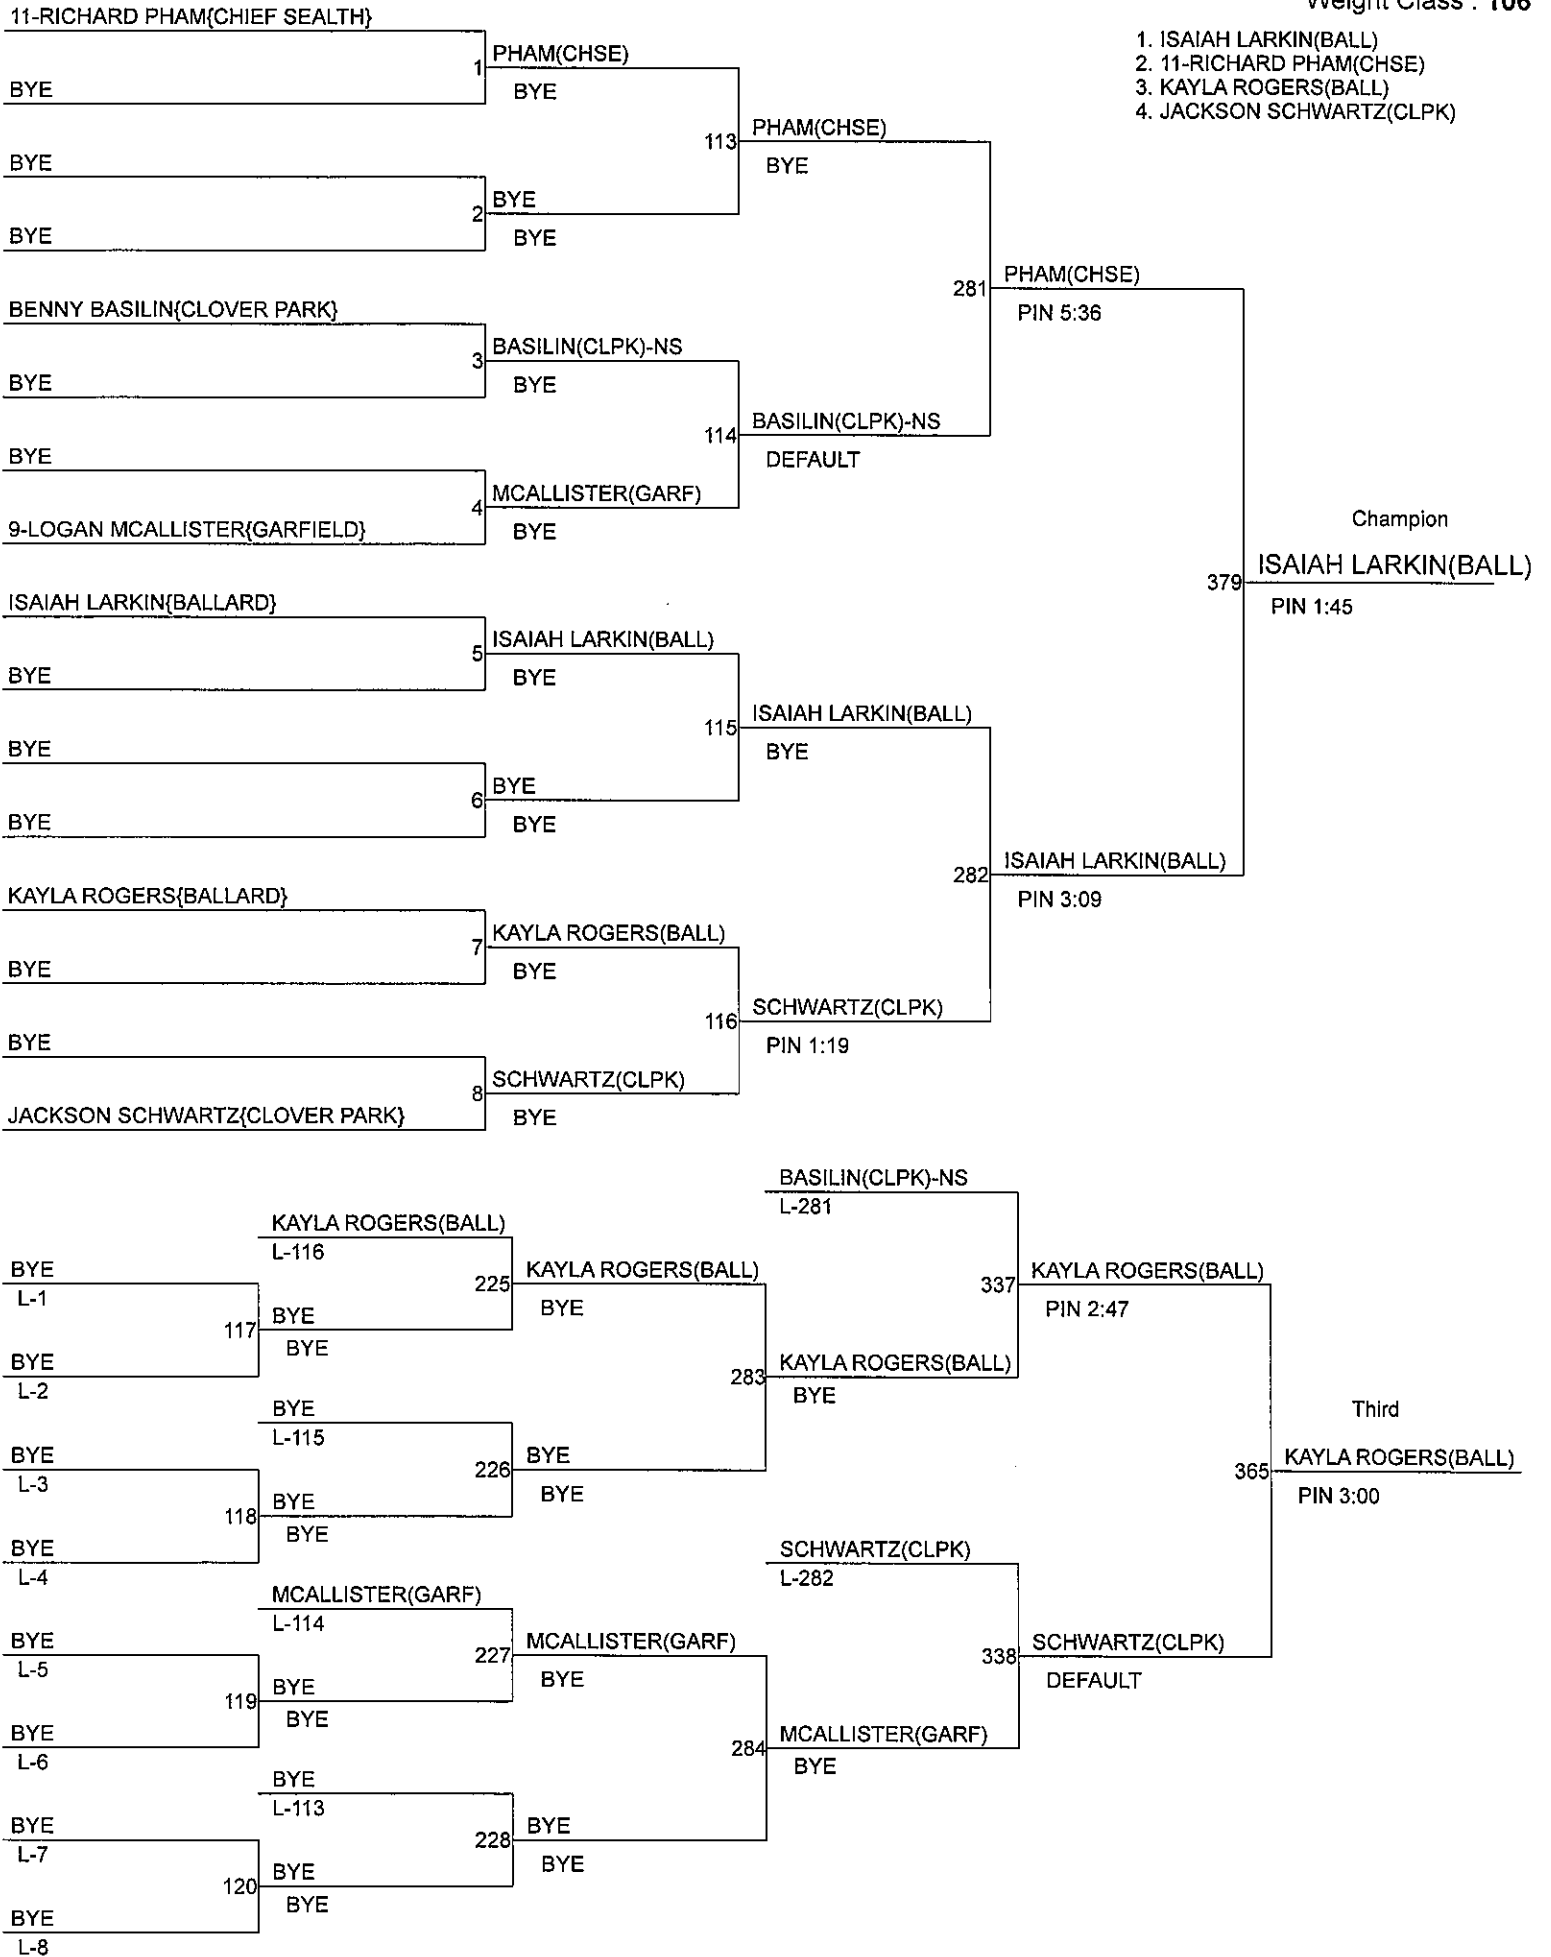

RETURN OF THE SEAHAWK

1..CHIEF SEALTH.....	169.5	8..CLEVELAND.....	48
2..MT. TAHOMA.....	122	9..WEST SEATTLE.....	46
3..SEHOME.....	108	10..CLOVER PARK.....	45
4..SOUTH WHIDBEY.....	103.5	11..EVERGREEN.....	37
5..GARFIELD.....	91	12..AUBURN.....	21
6..EAST VALLEY.....	79	13..TYEE.....	20
7..BALLARD.....	74	14..RAINIER BEACH.....	9
		15..EASTSIDE CATHOLIC.....	0

# RETURN OF THE SEAHAWK

Weight Class : 106

1. ISIAIH LARKIN(BALL)
2. 11-RICHARD PHAM(CHSE)
3. KAYLA ROGERS(BALL)
4. JACKSON SCHWARTZ(CLPK)