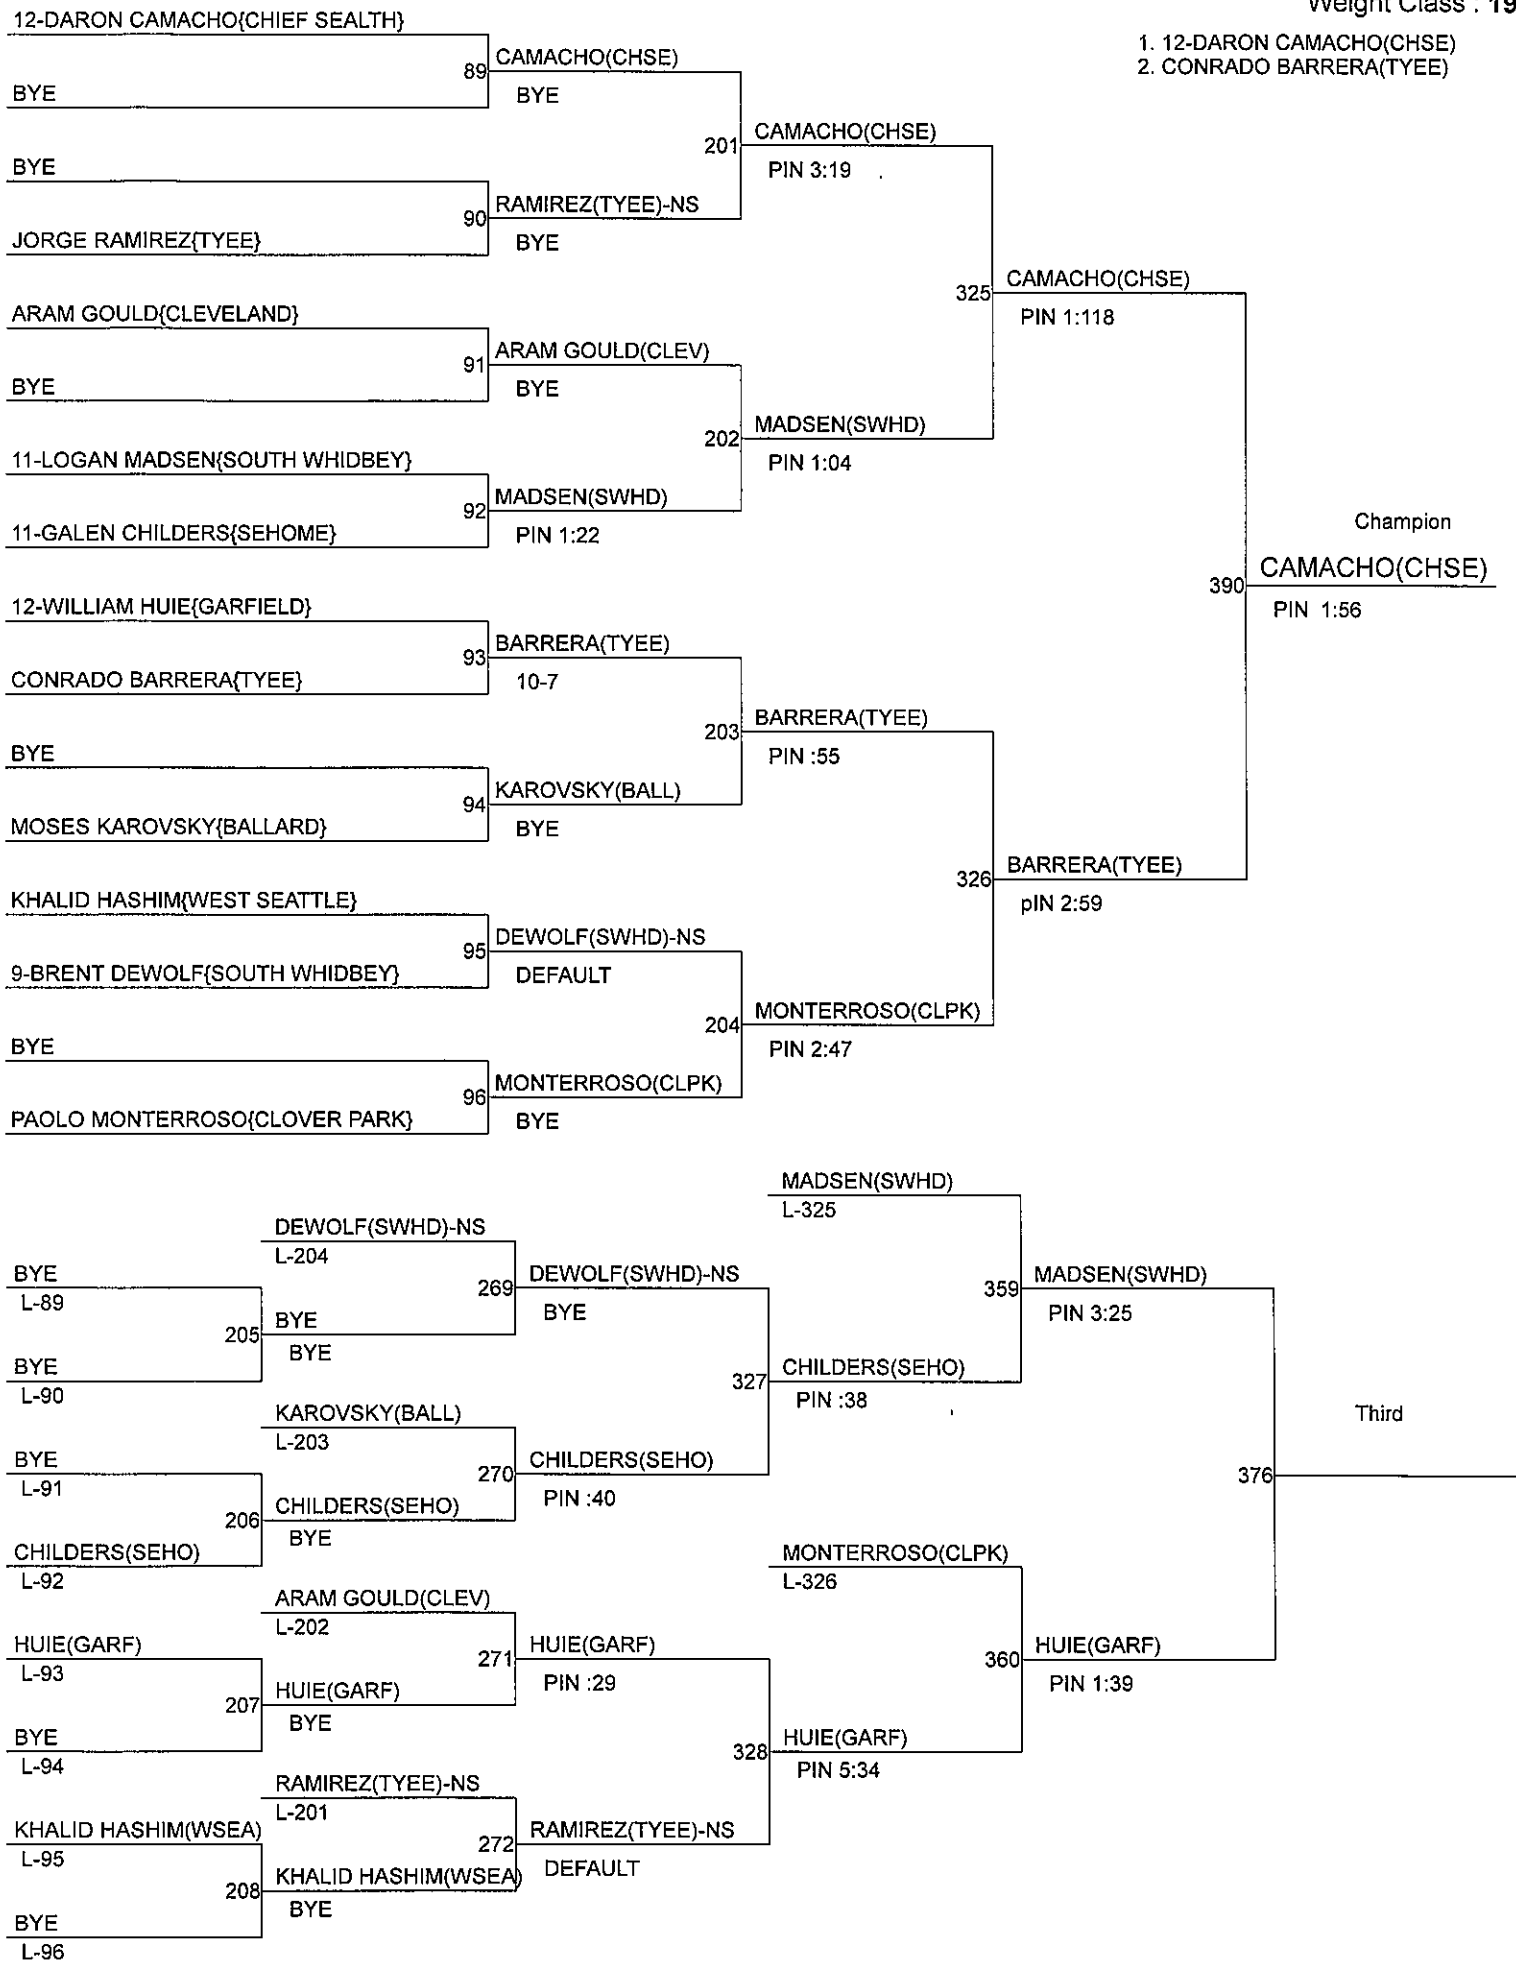

RETURN OF THE SEAHAWK

Weight Class : 195

1. 12-DARON CAMACHO(CHSE)
2. CONRADO BARRERA(TYEE)