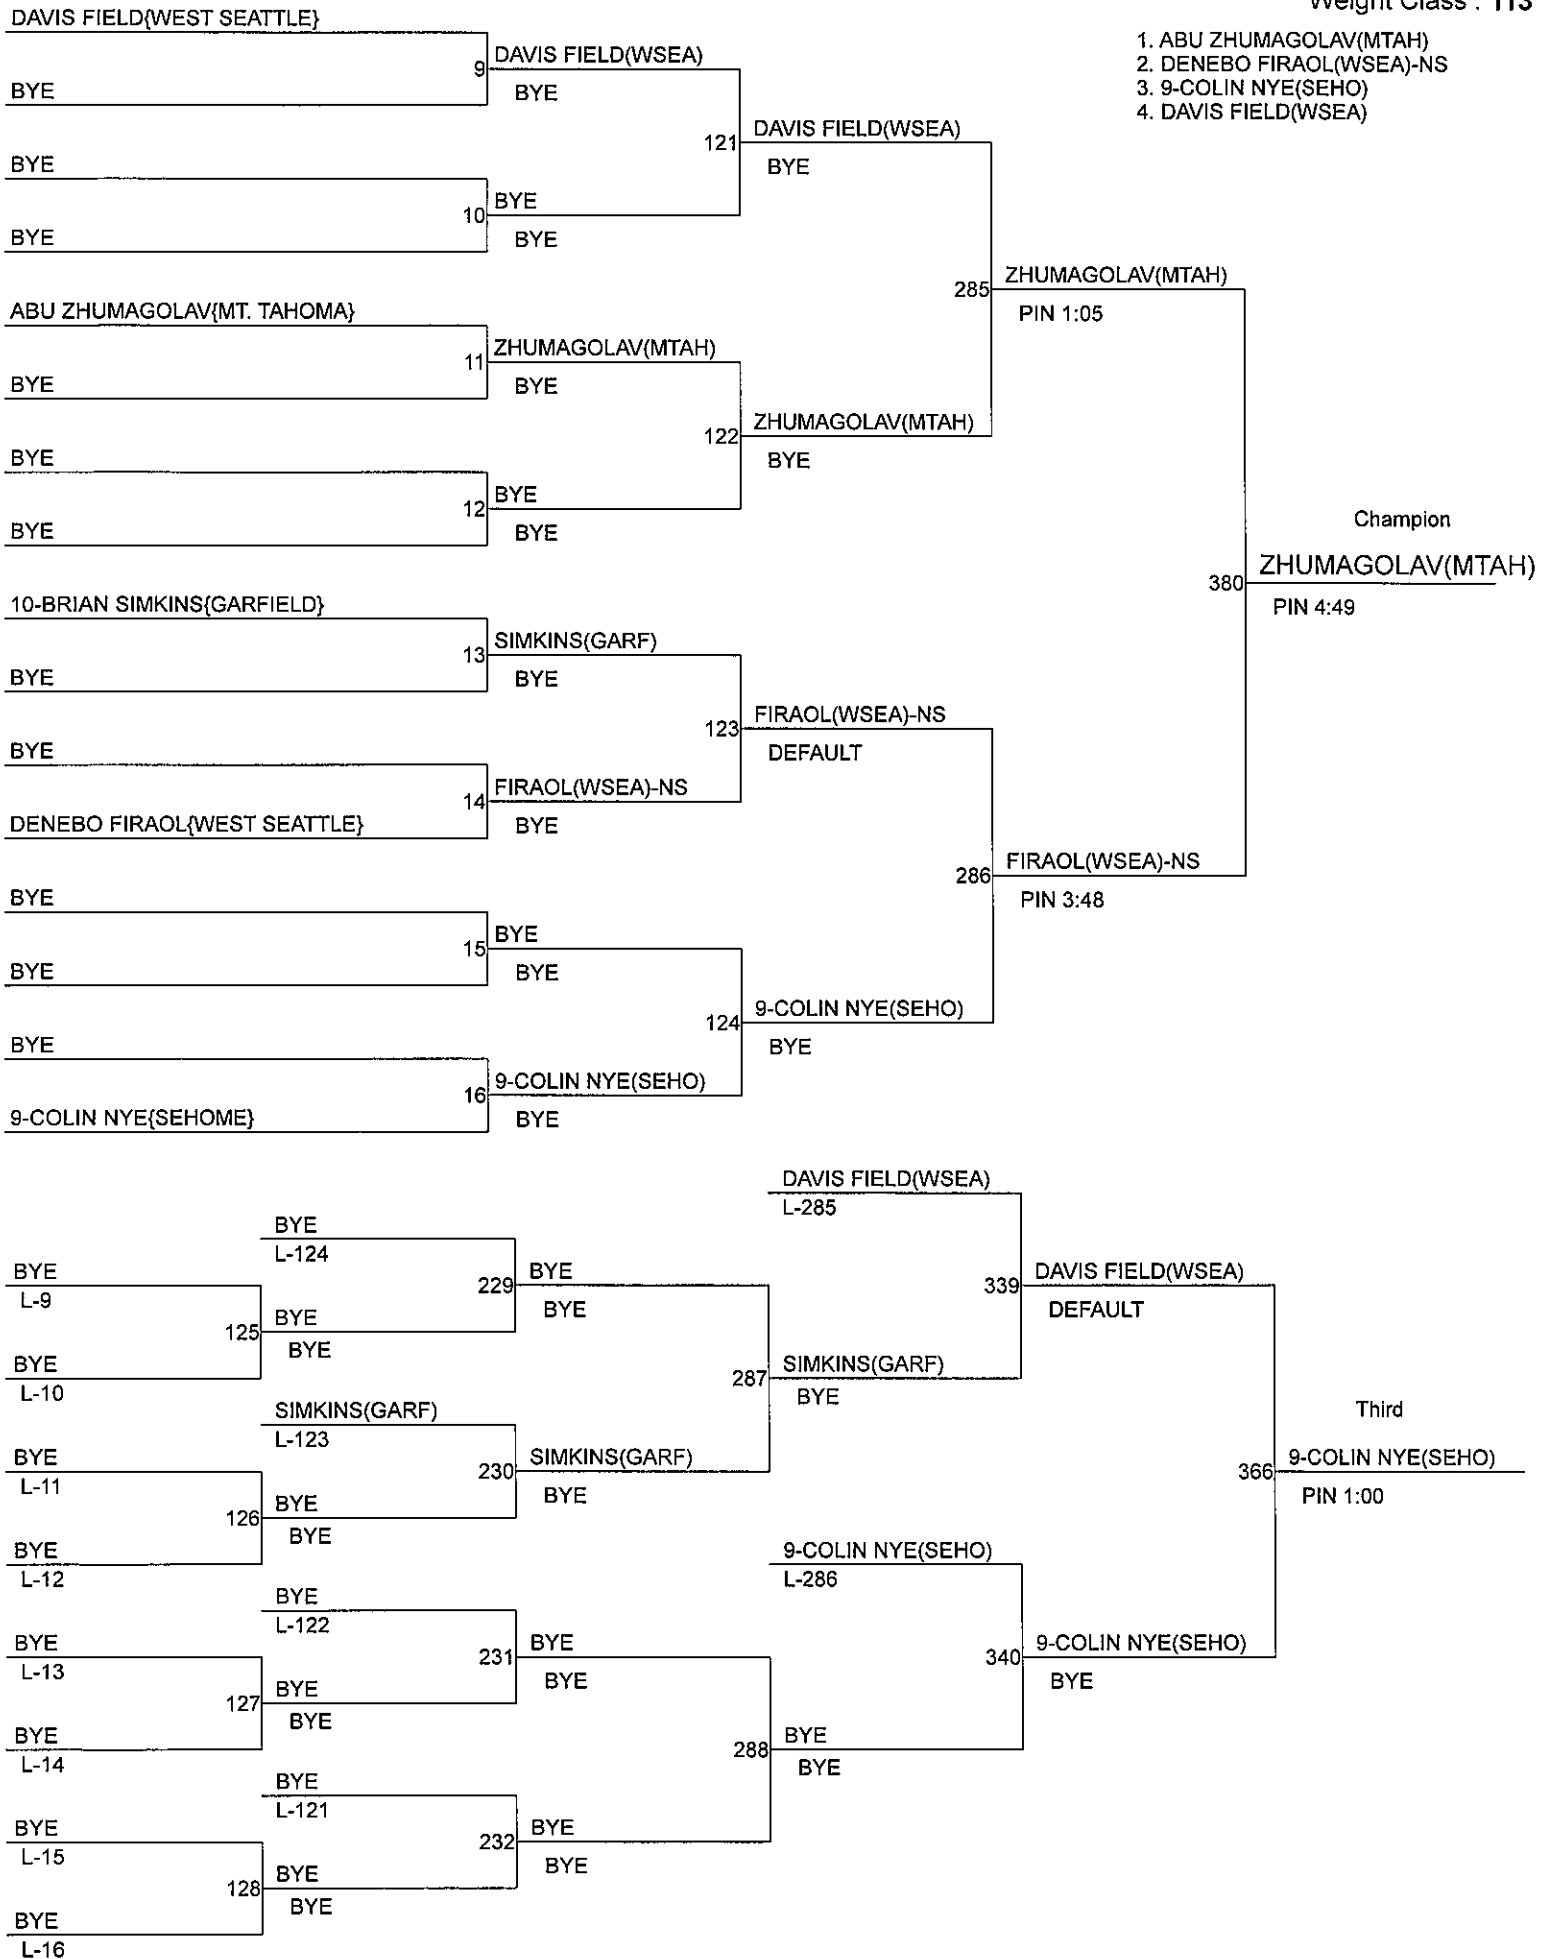

RETURN OF THE SEAHAWK

Weight Class : 113

1. ABU ZHUMAGOLAV(MTAH)
2. DENEBO FIRAOL(WSEA)-NS
3. 9-COLIN NYE(SEHO)
4. DAVIS FIELD(WSEA)