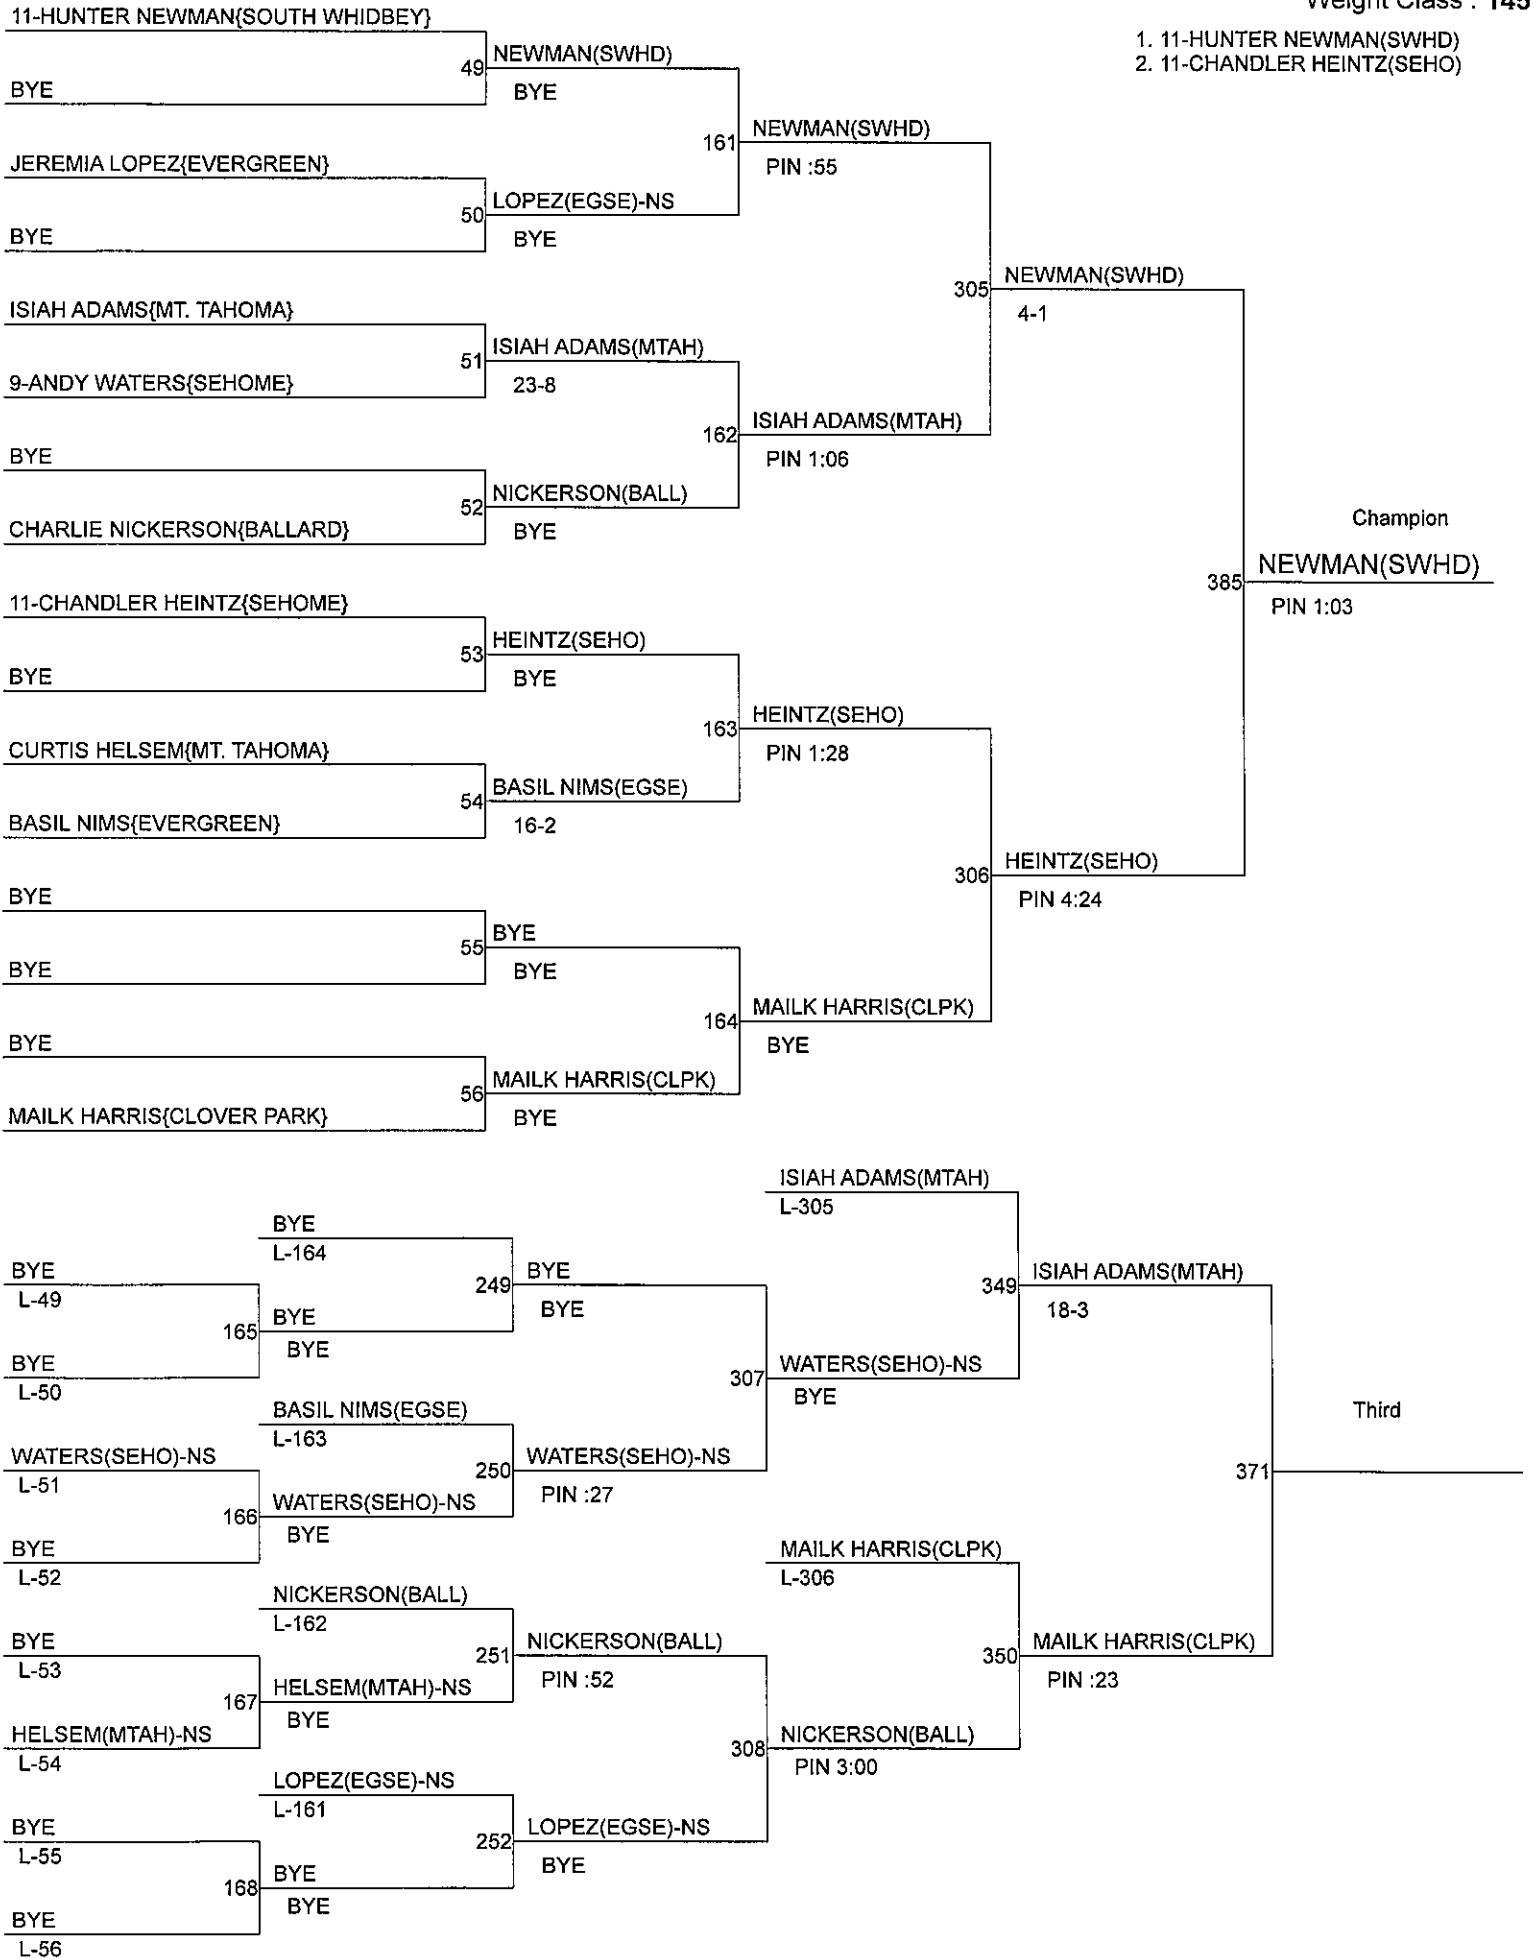

RETURN OF THE SEAHAWK

Weight Class : 145

1. 11-HUNTER NEWMAN(SWHD)
2. 11-CHANDLER HEINTZ(SEHO)