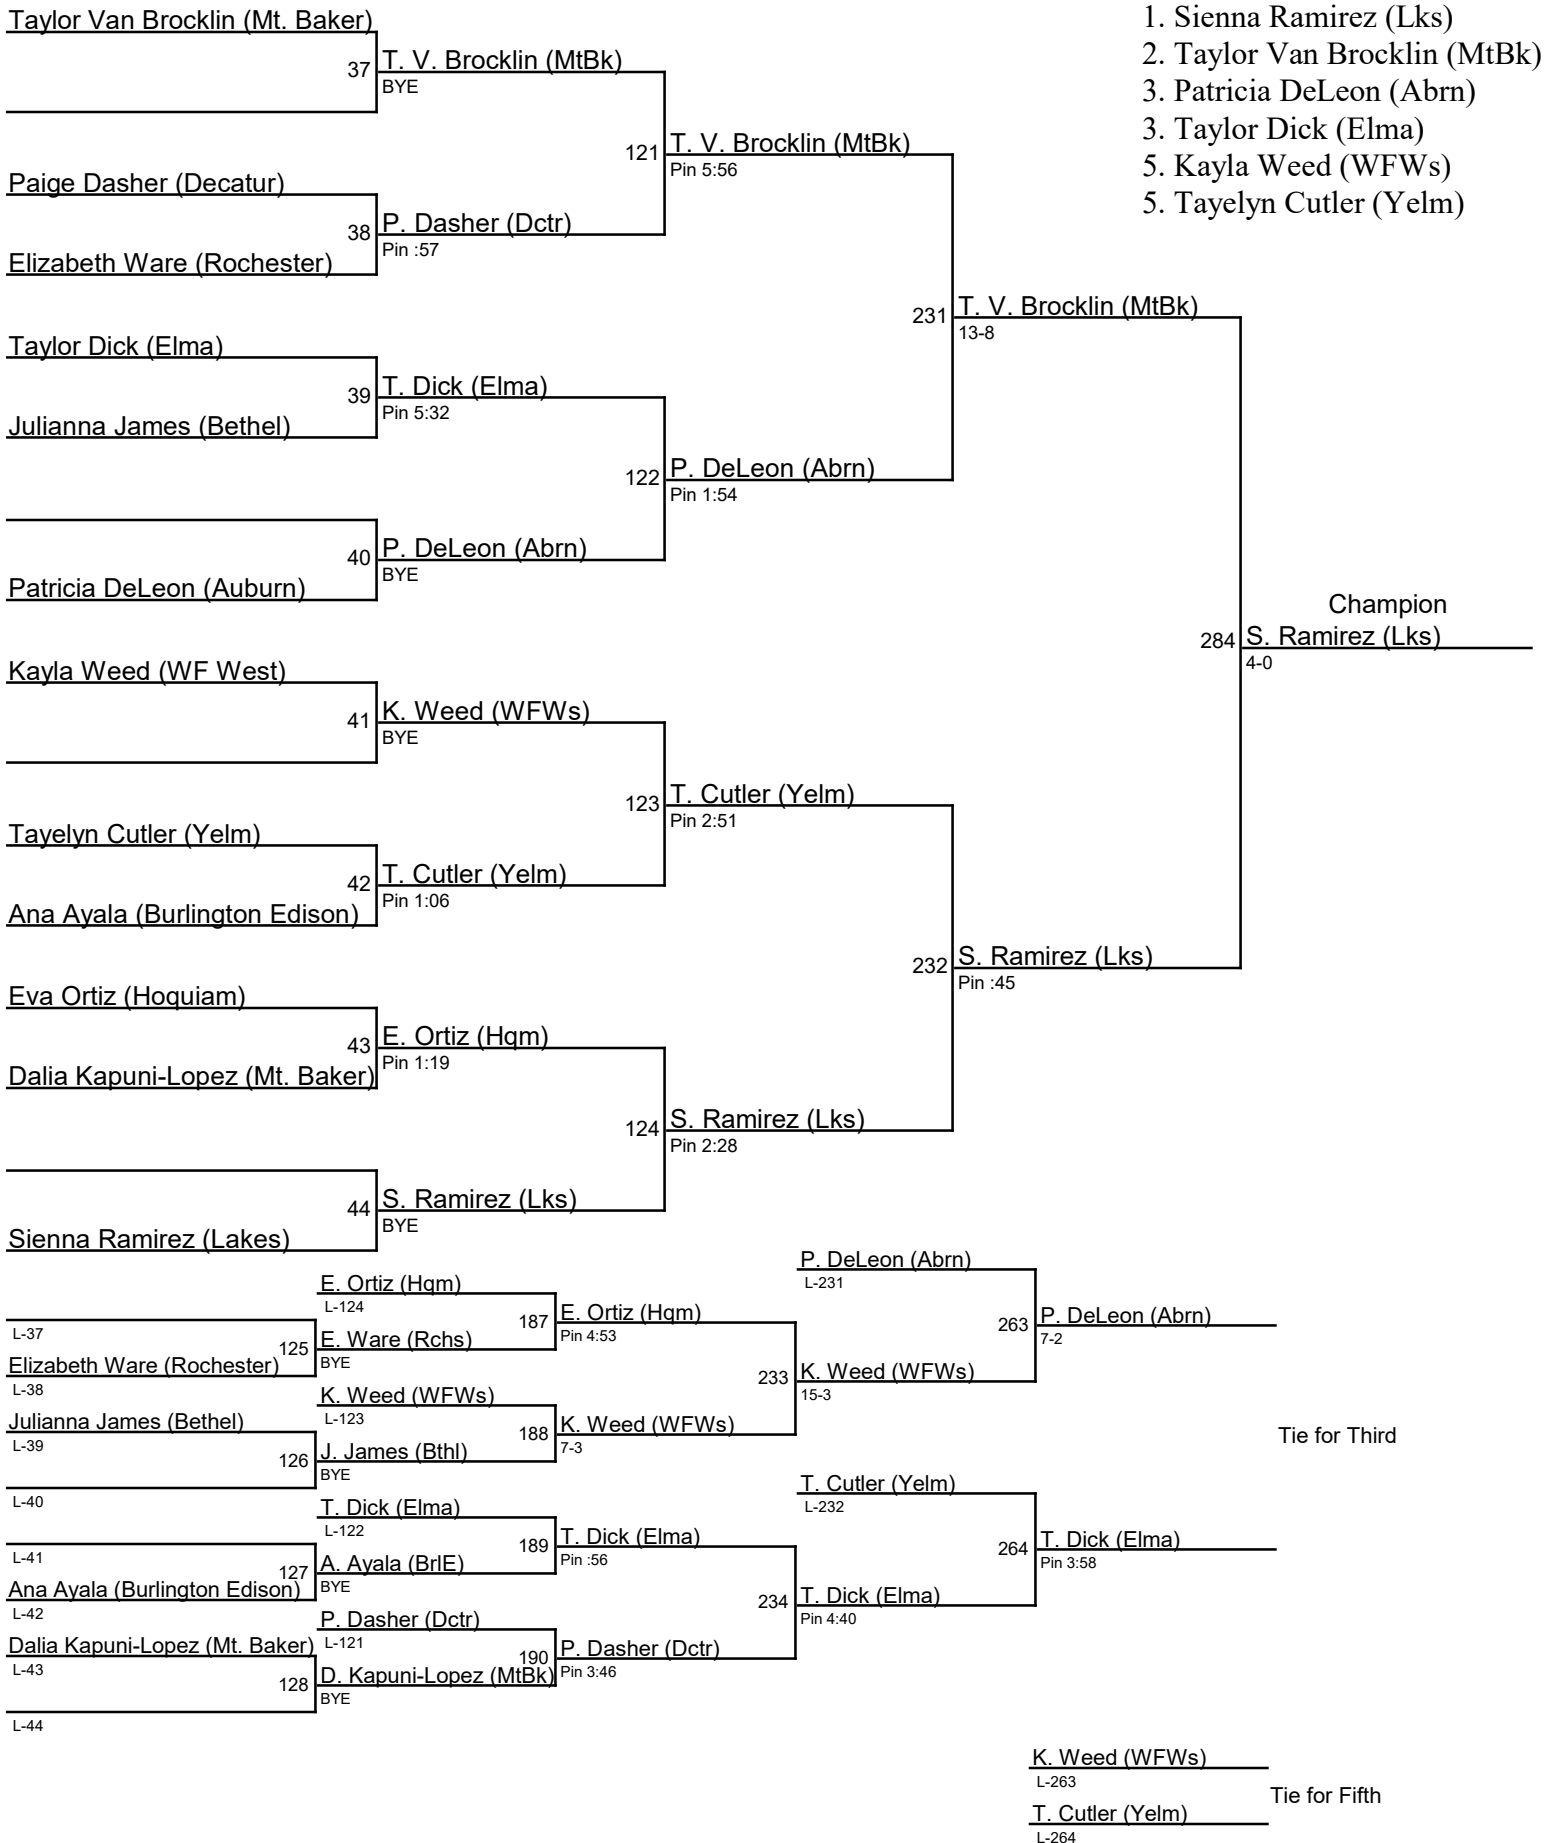

Jump on in 2015 b / 135