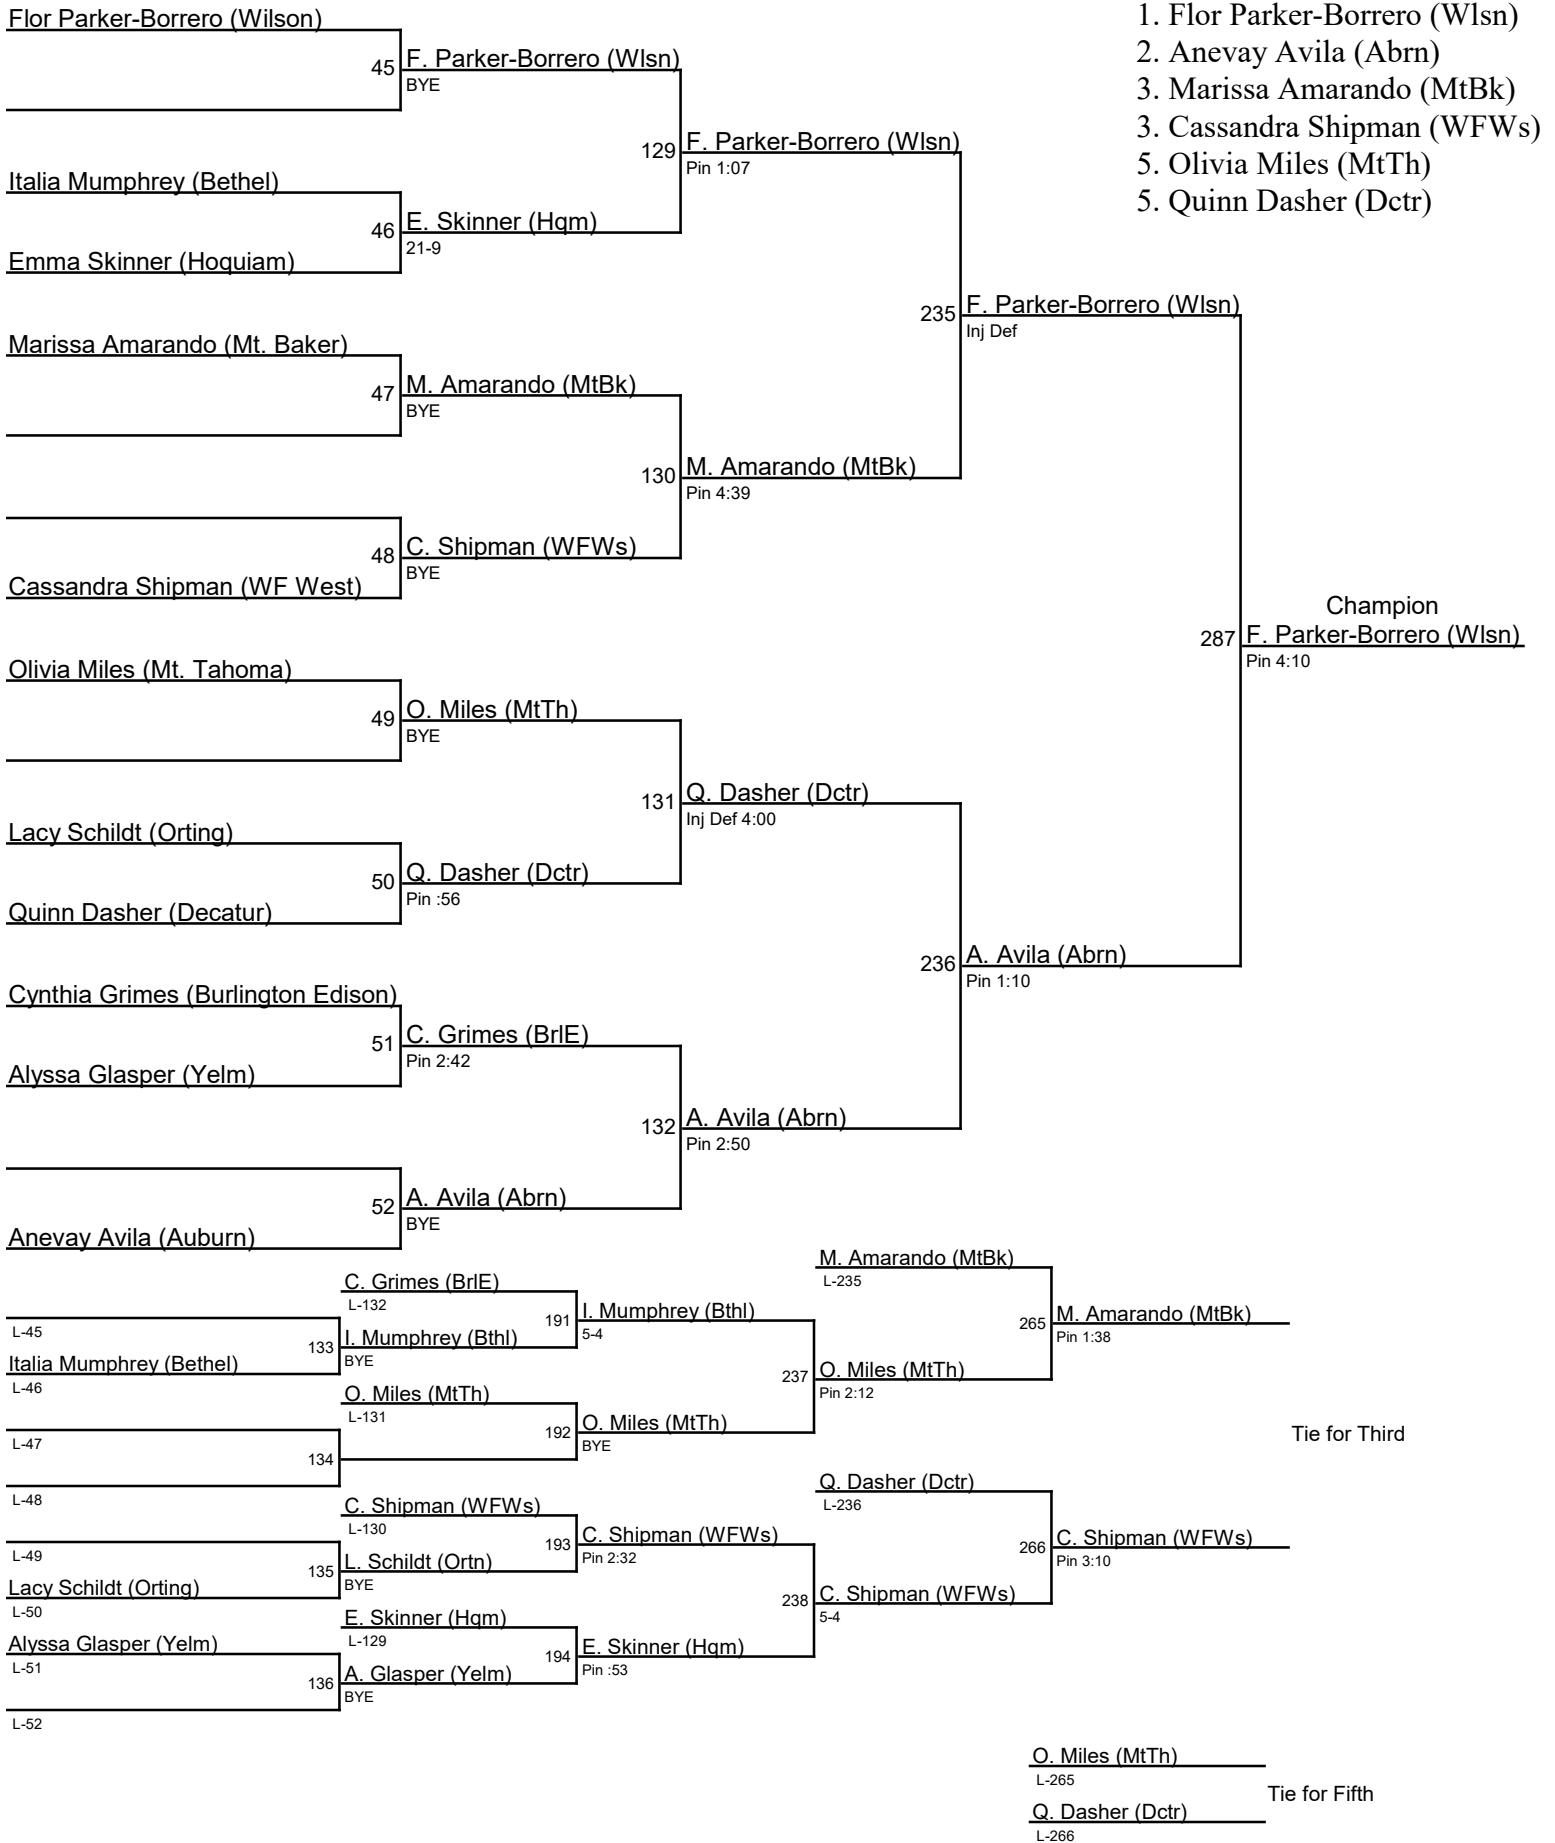

Jump on in 2015 b / 140