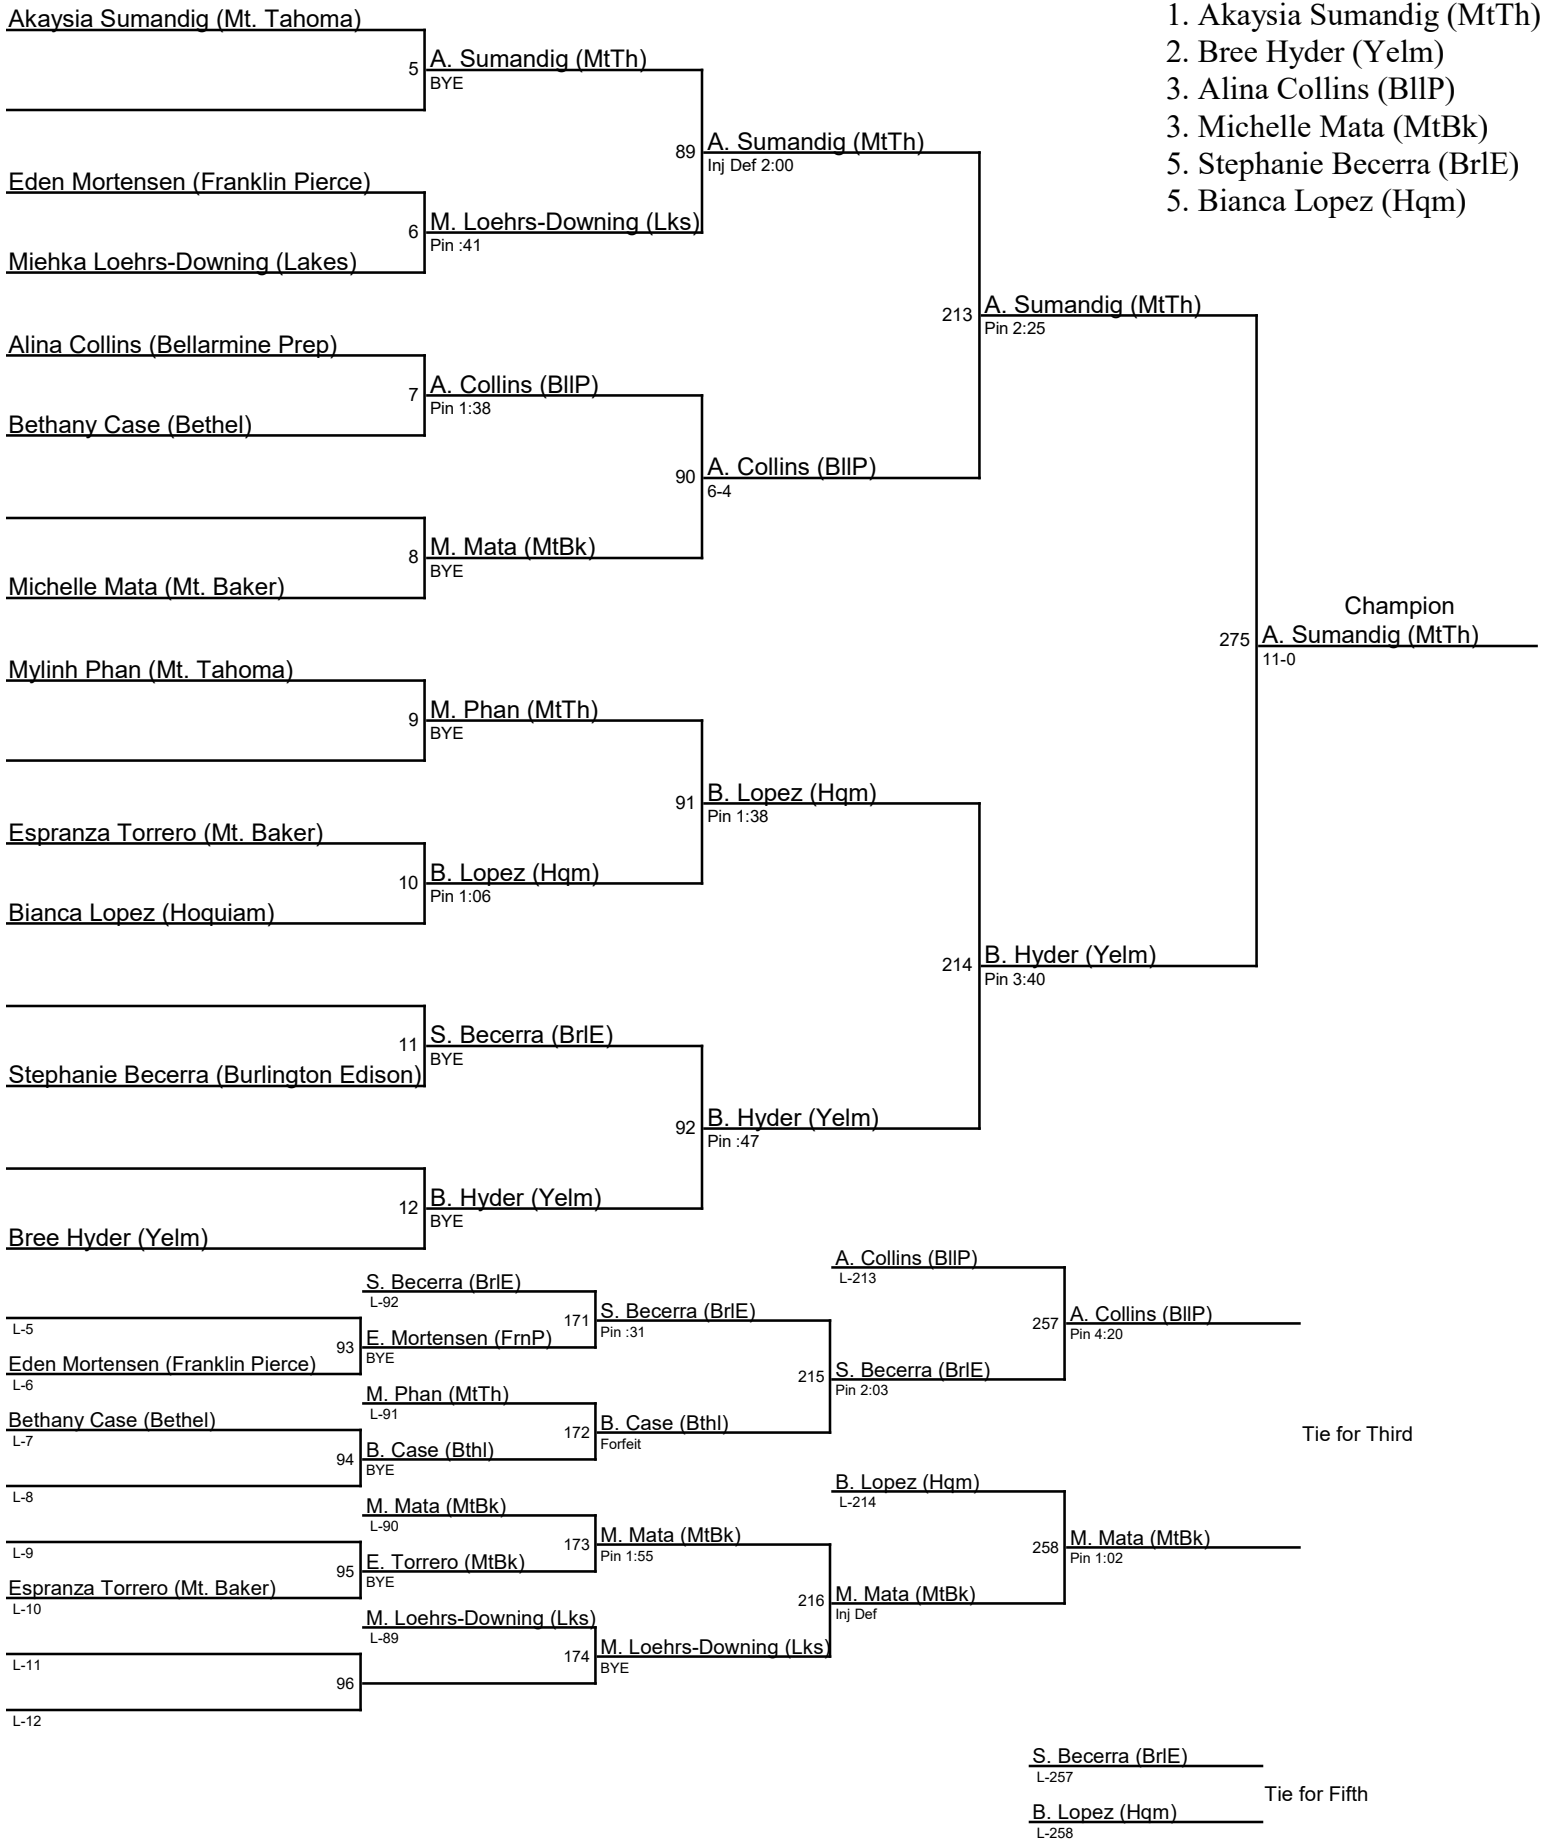

## Jump on in 2015 b / 110

**Jump on in 2015 b / 115**

1. Nicole Whittern (NksV)
2. Sam Weeks (MtTh)
3. Gabrielle Mata (MtBk)
4. Katelyn Mercier (SpnL)
5. Maria Torrero (MtBk)
5. Makia Kamin (Bthl)

Nicole Whittern (Nooksack Valley)