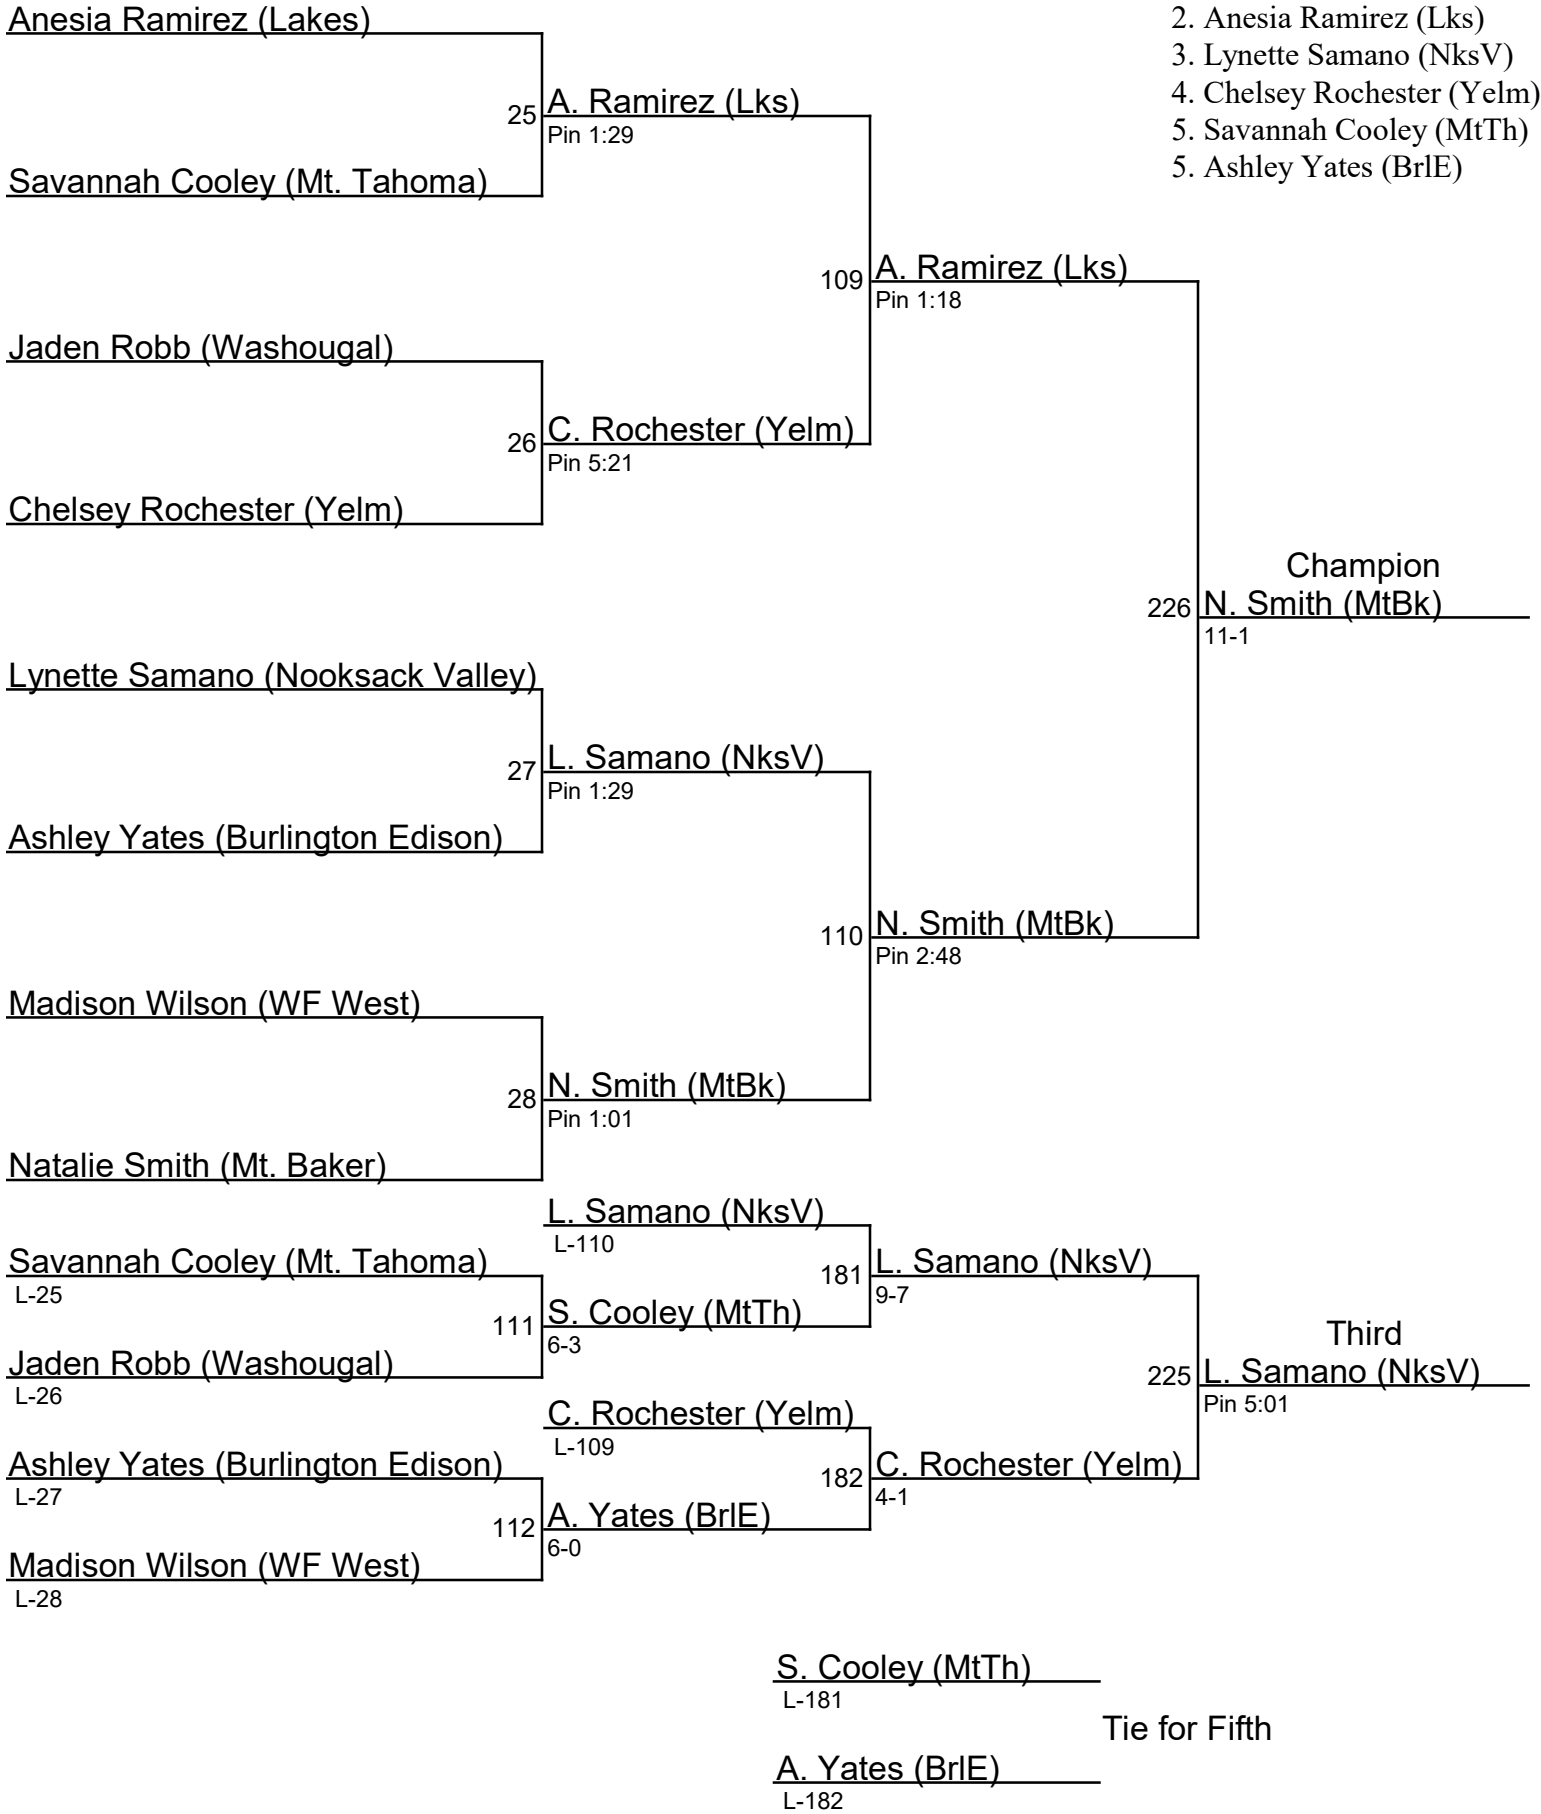

Jump on in 2015 b / 125

1. Natalie Smith (MtBk)
2. Anesia Ramirez (Lks)
3. Lynette Samano (NksV)
4. Chelsey Rochester (Yelm)
5. Savannah Cooley (MtTh)
5. Ashley Yates (BrIE)