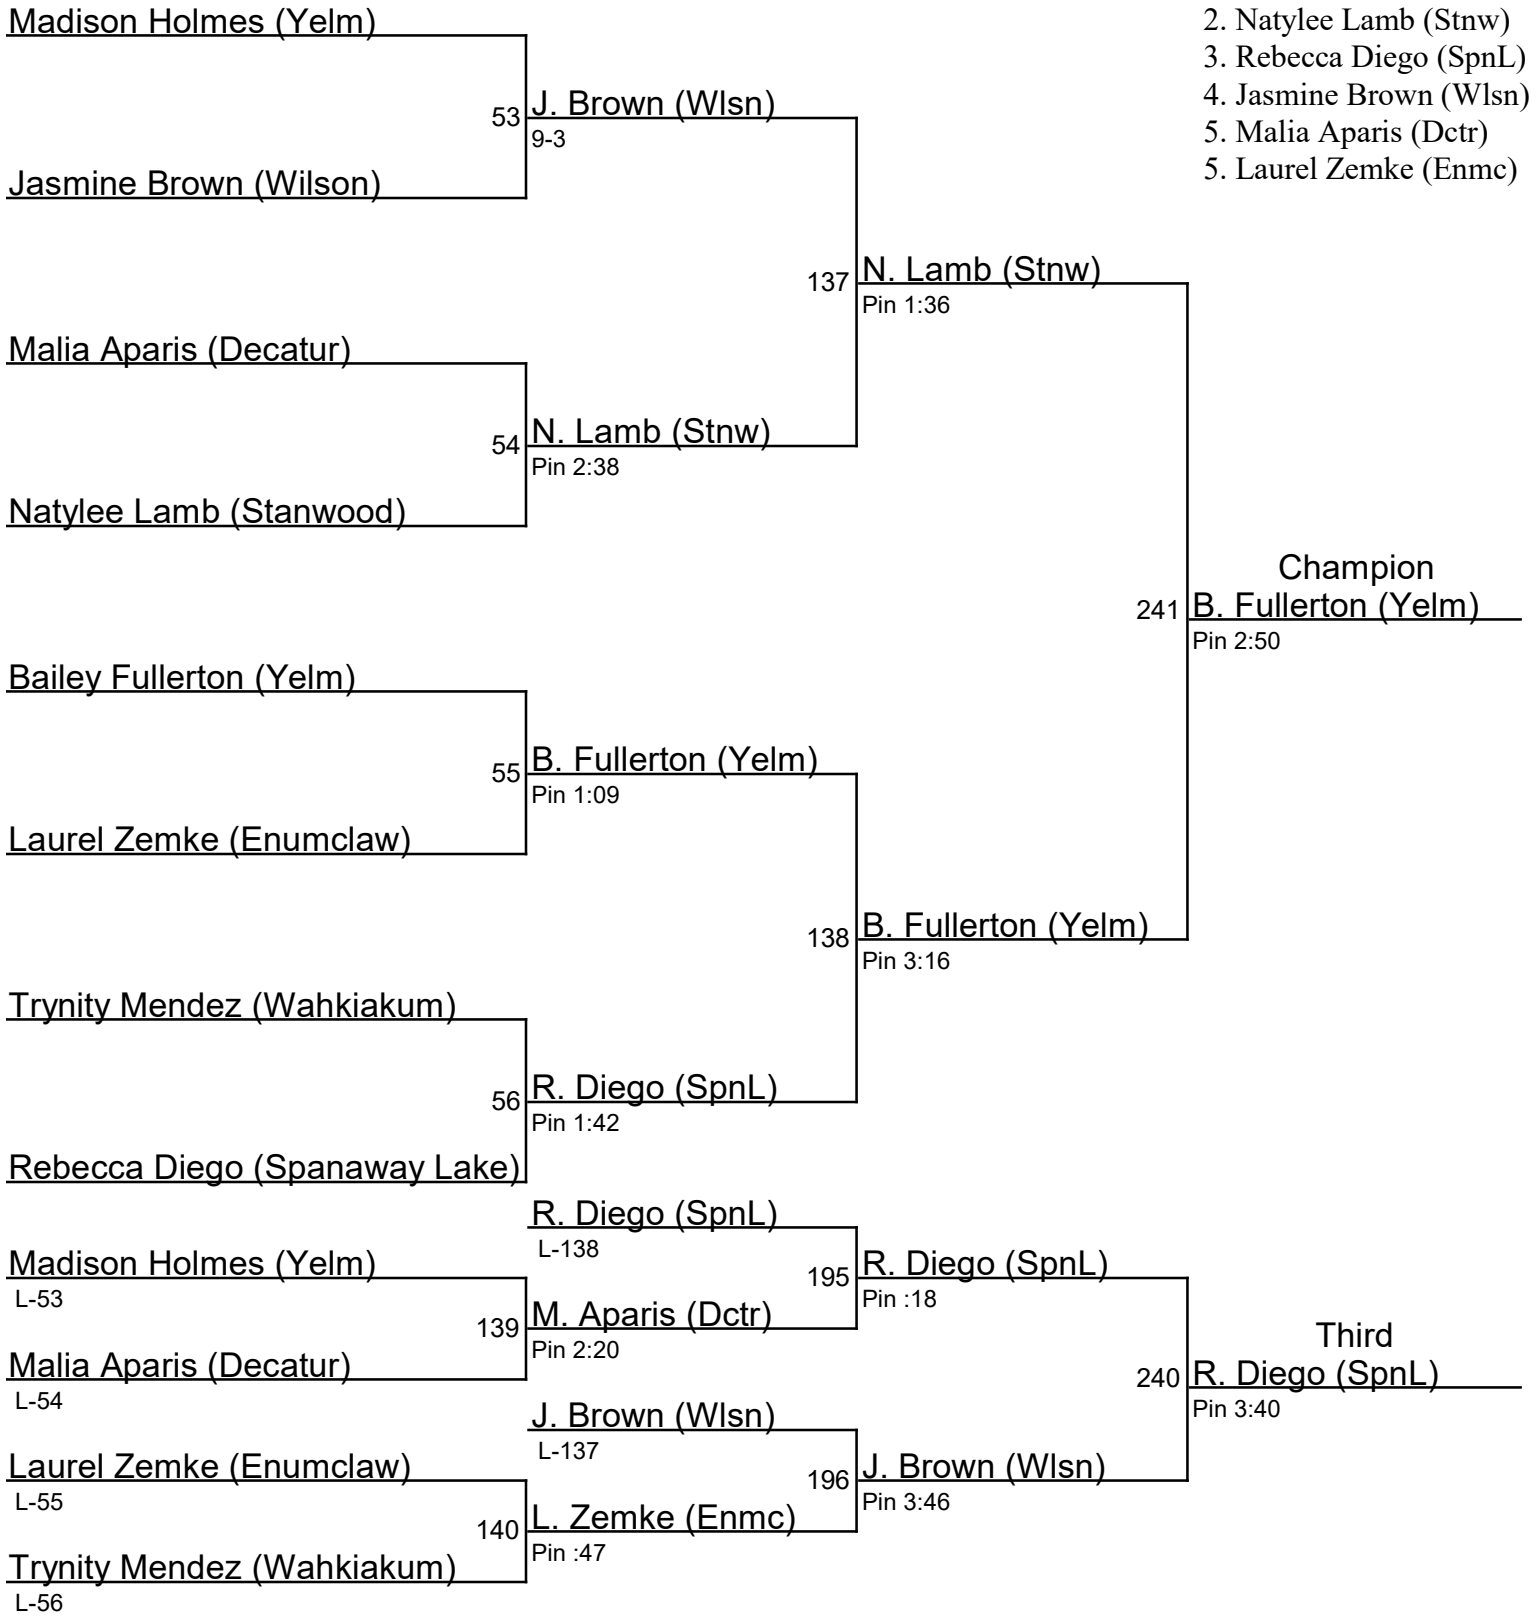

## Jump on in 2015 b / 130

**Jump on in 2015 b / 135**

**Jump on in 2015 b / 140**

**Jump on in 2015 b / 145**

1. Bailey Fullerton (Yelm)
2. Natylee Lamb (Stnw)
3. Rebecca Diego (SpnL)
4. Jasmine Brown (Wlsn)
5. Malia Aparis (Dctr)
5. Laurel Zemke (Enmc)