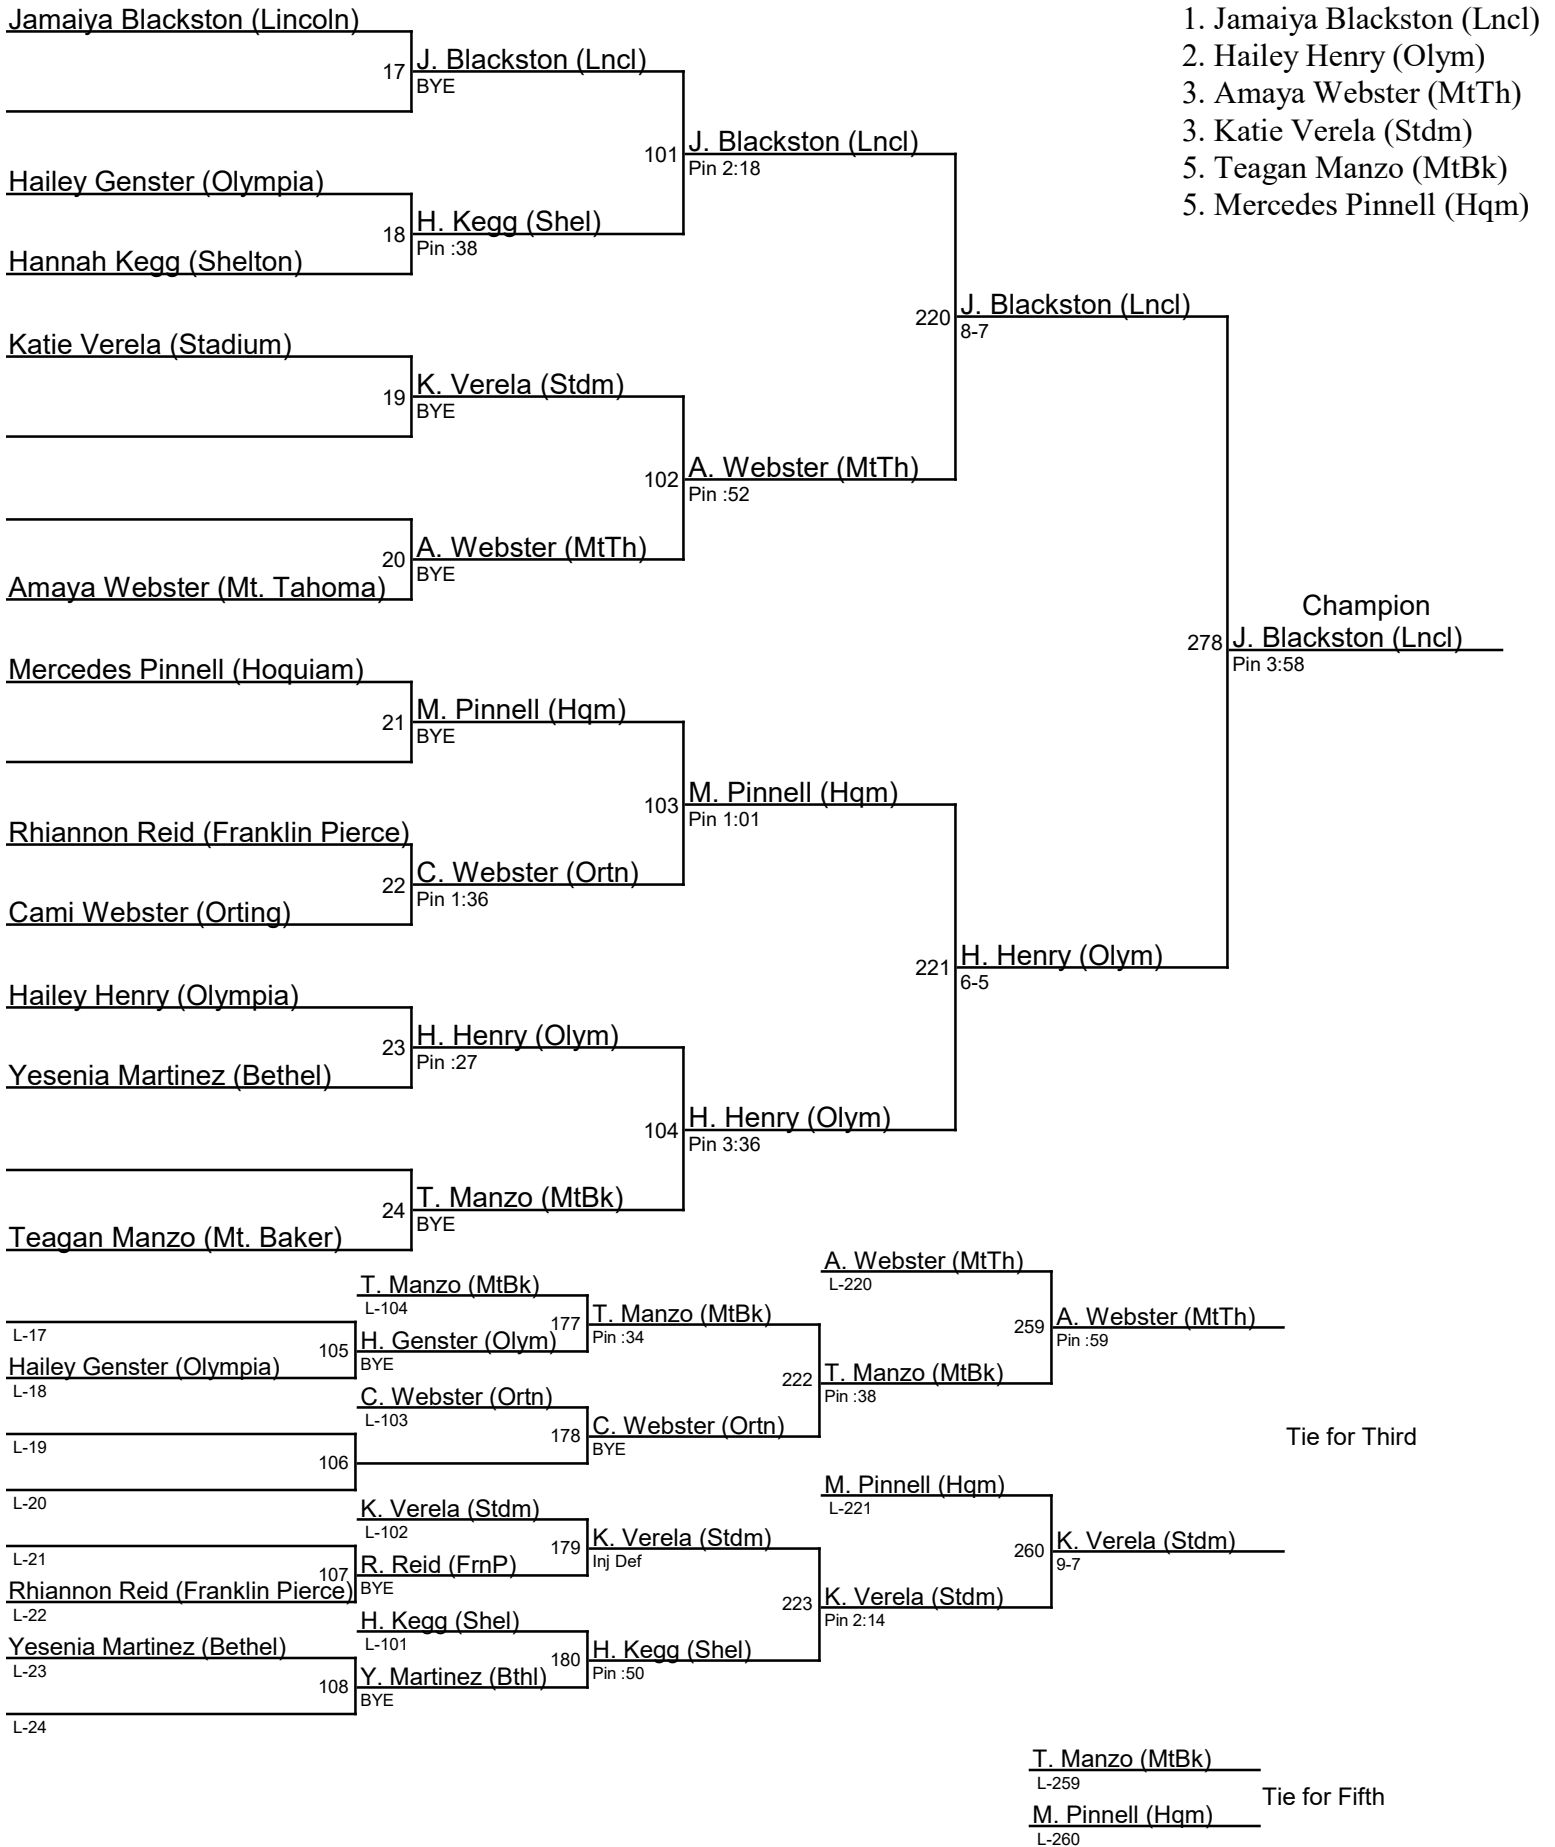

Jump on in 2015 b / 120

1. Jamaiya Blackston (Lncl)
2. Hailey Henry (Olym)
3. Amaya Webster (MtTh)
3. Katie Verela (Stdm)
5. Teagan Manzo (MtBk)
5. Mercedes Pinnell (Hqm)