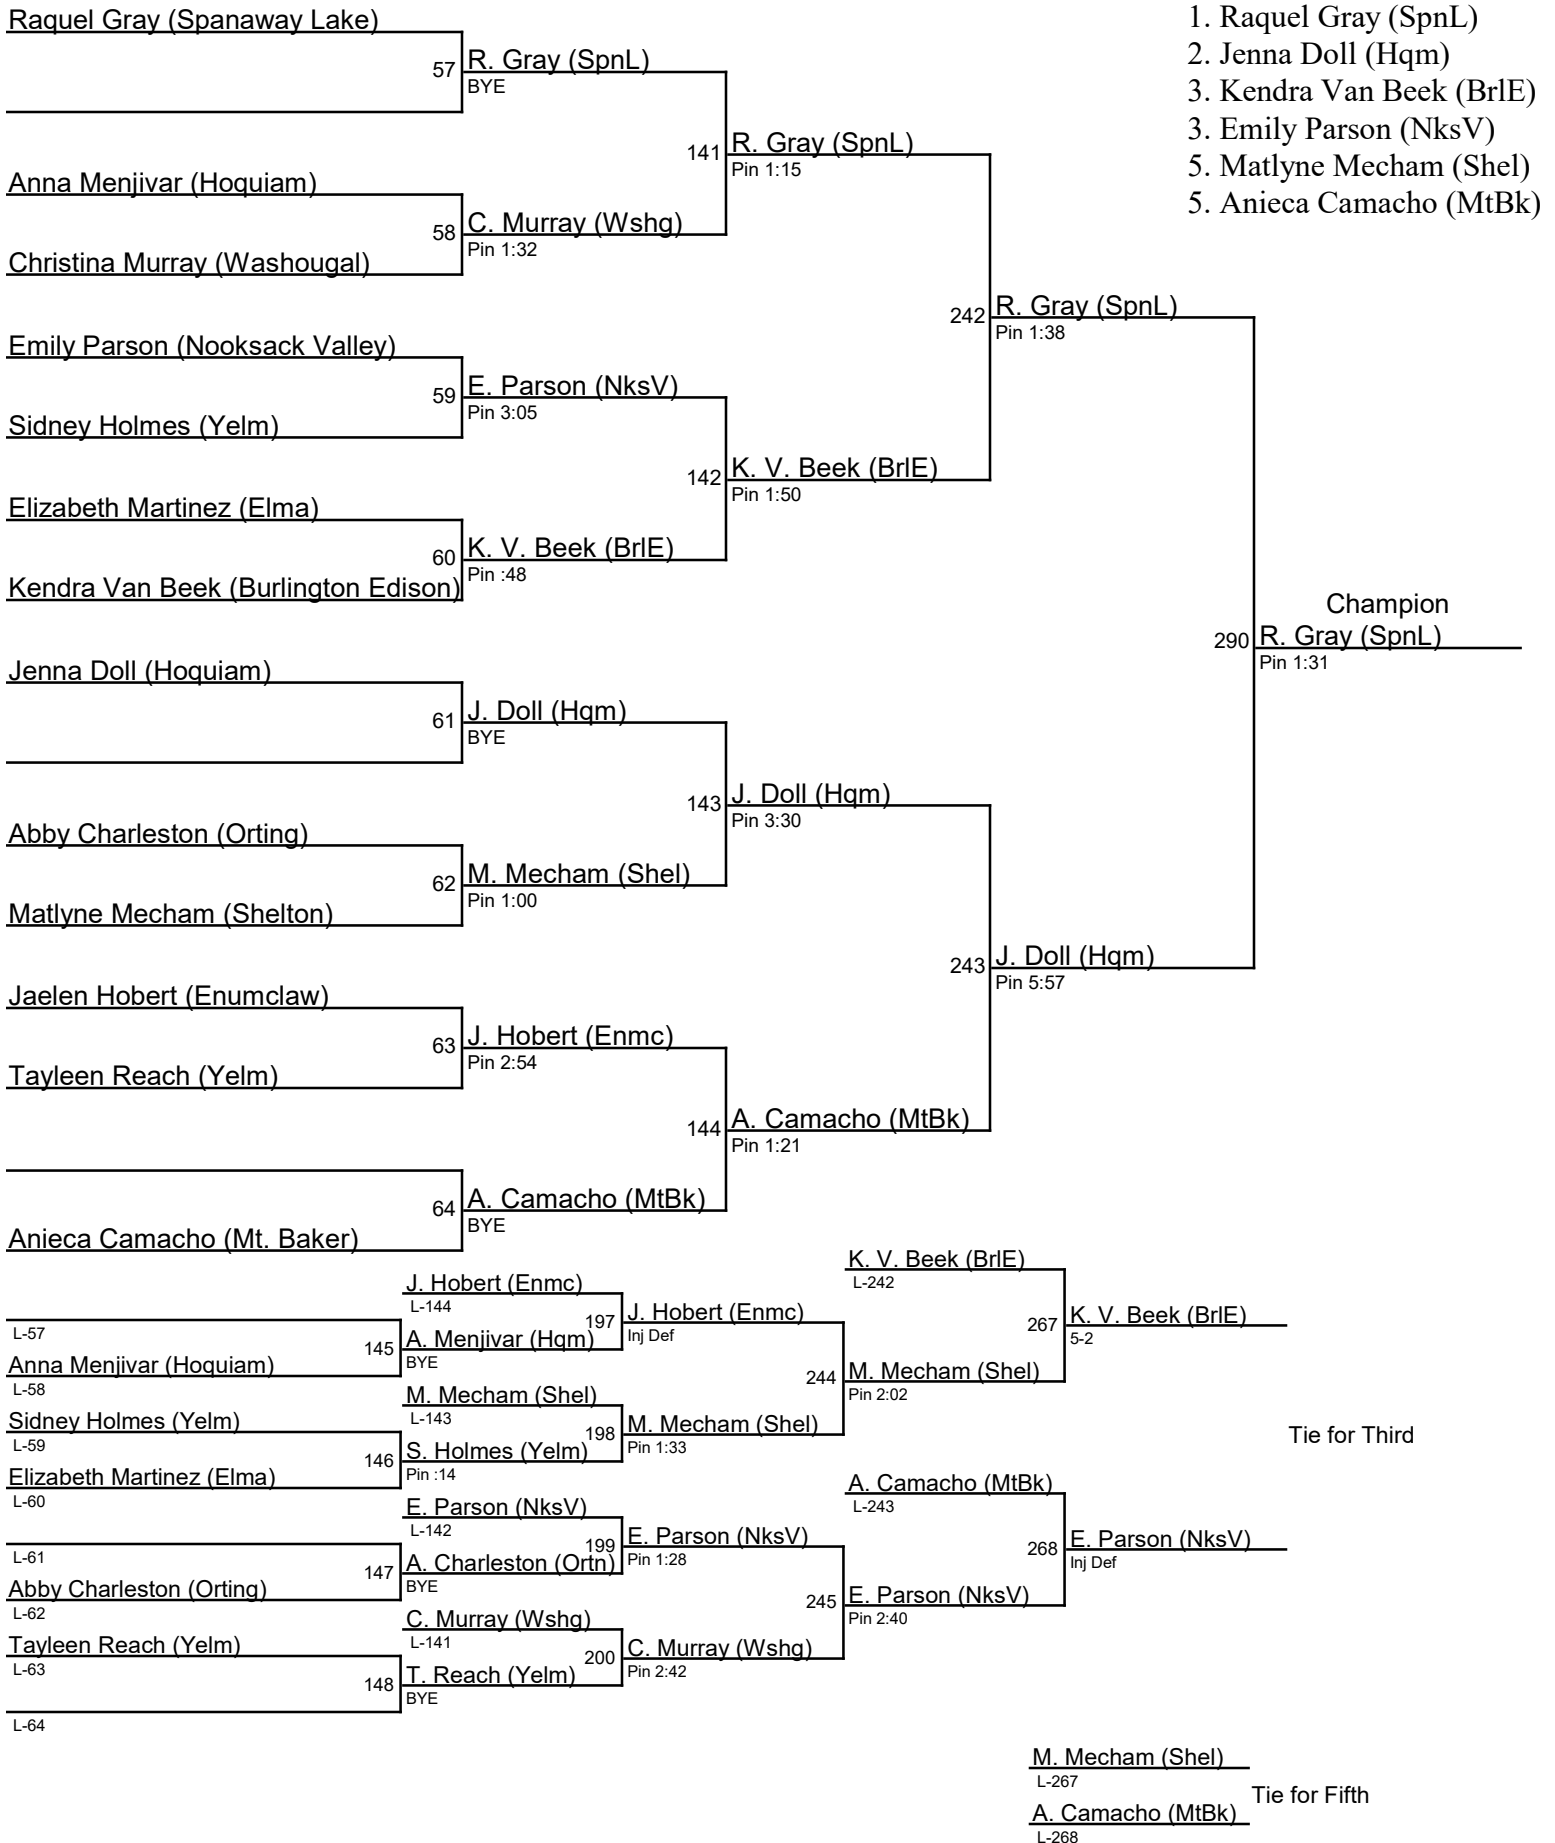

Jump on in 2015 b / 155