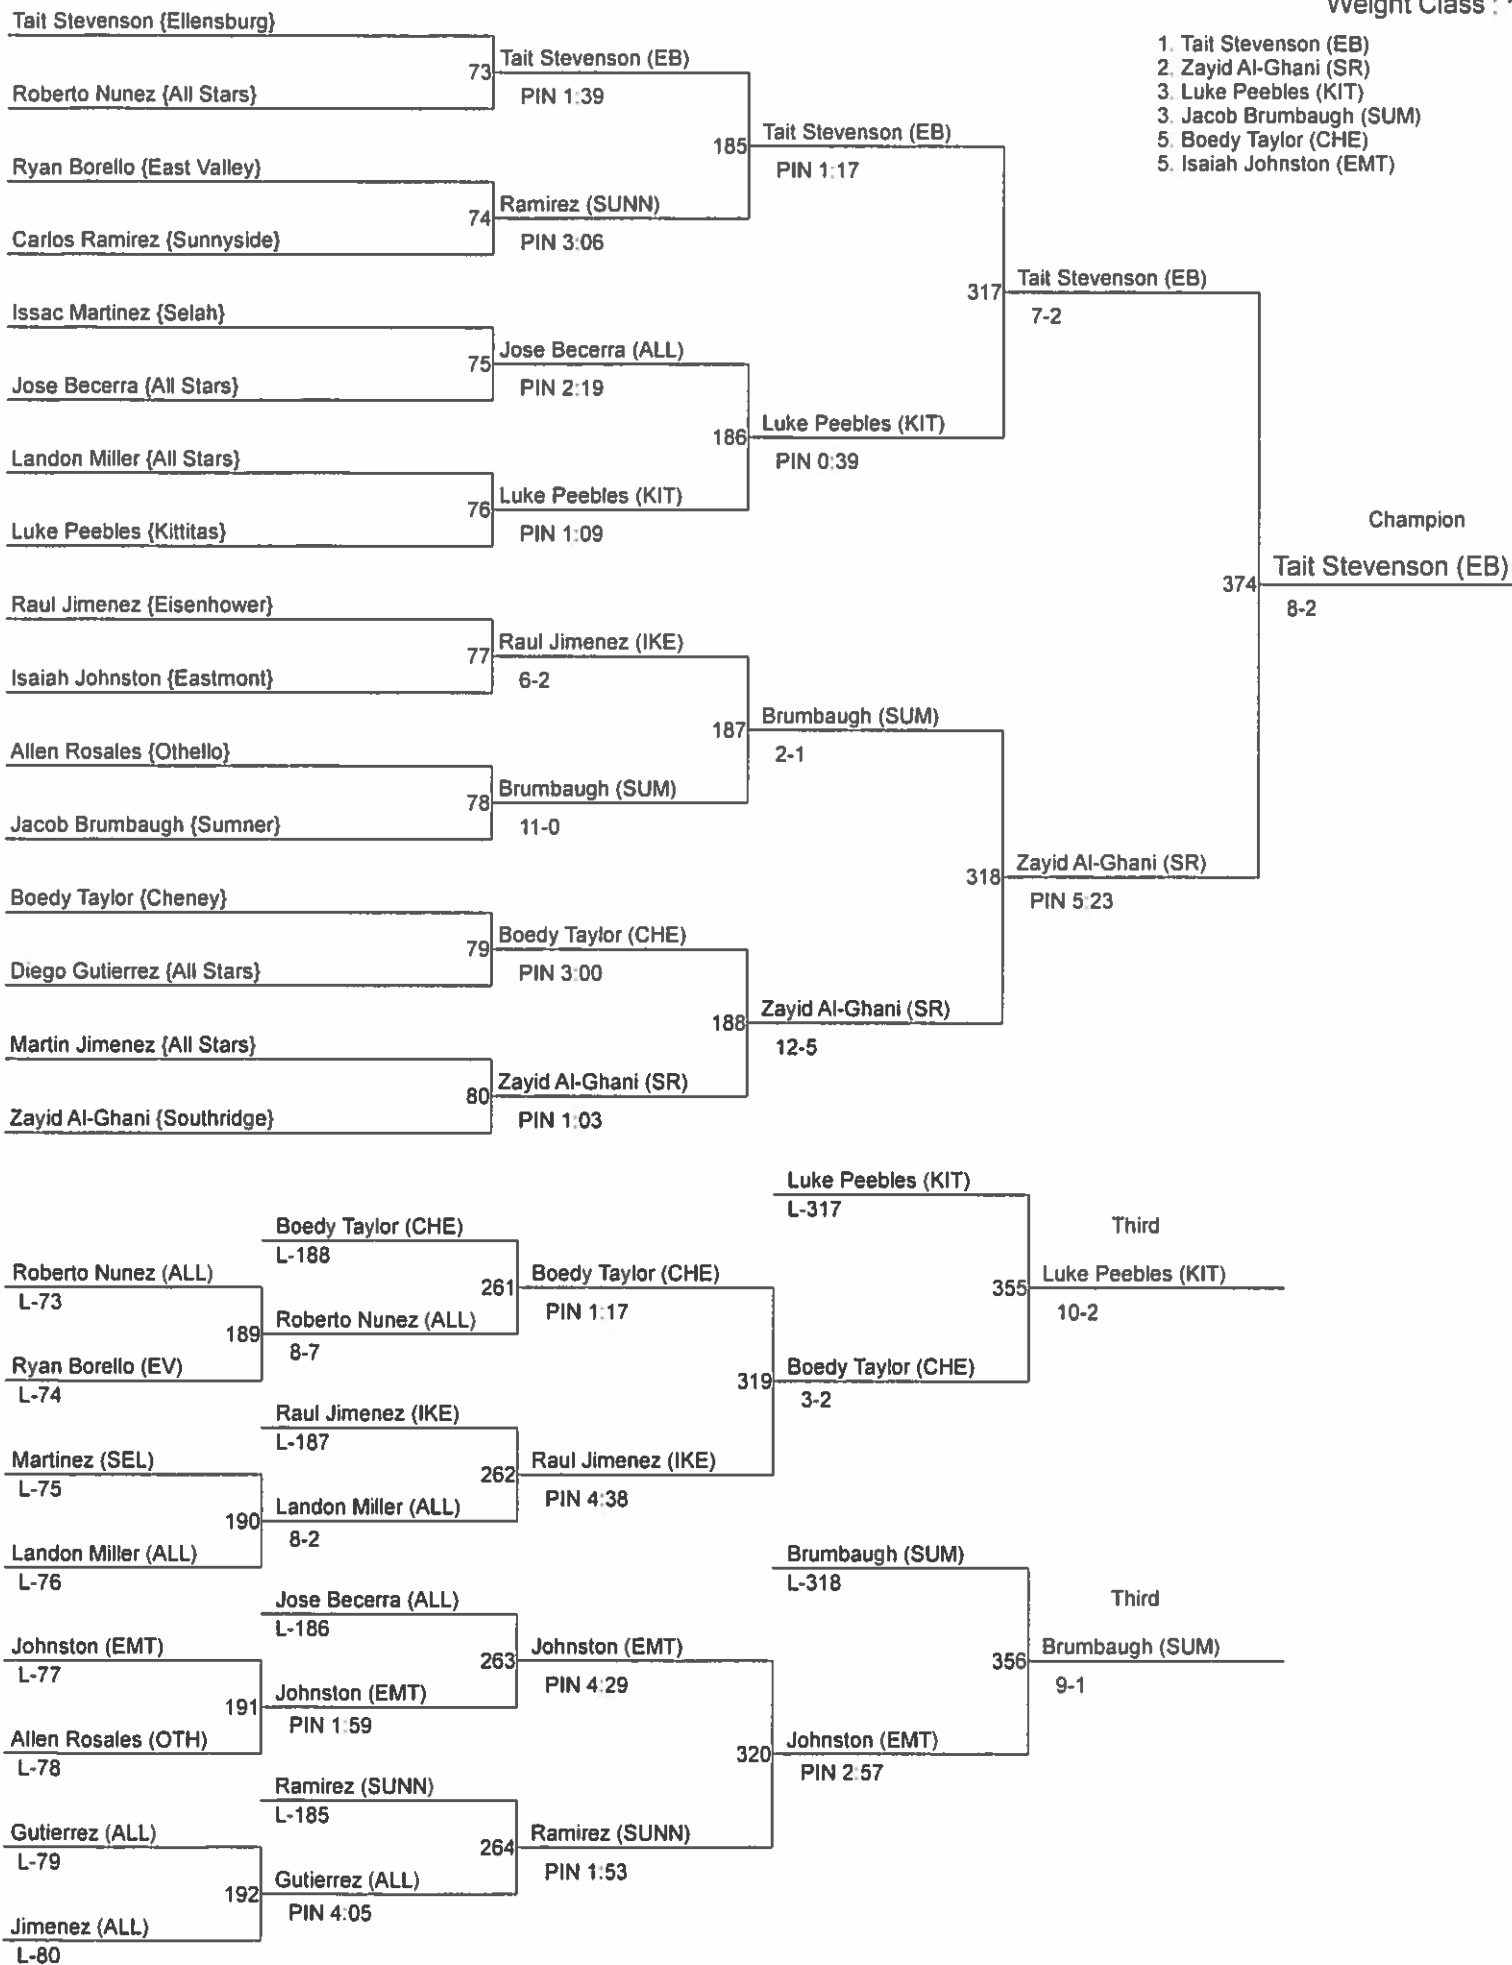

Ray Westberg Invite

Weight Class : 170

1. Tait Stevenson (EB)
2. Zayid Al-Ghani (SR)
3. Luke Peebles (KIT)
3. Jacob Brumbaugh (SUM)
5. Boedy Taylor (CHE)
5. Isaiah Johnston (EMT)