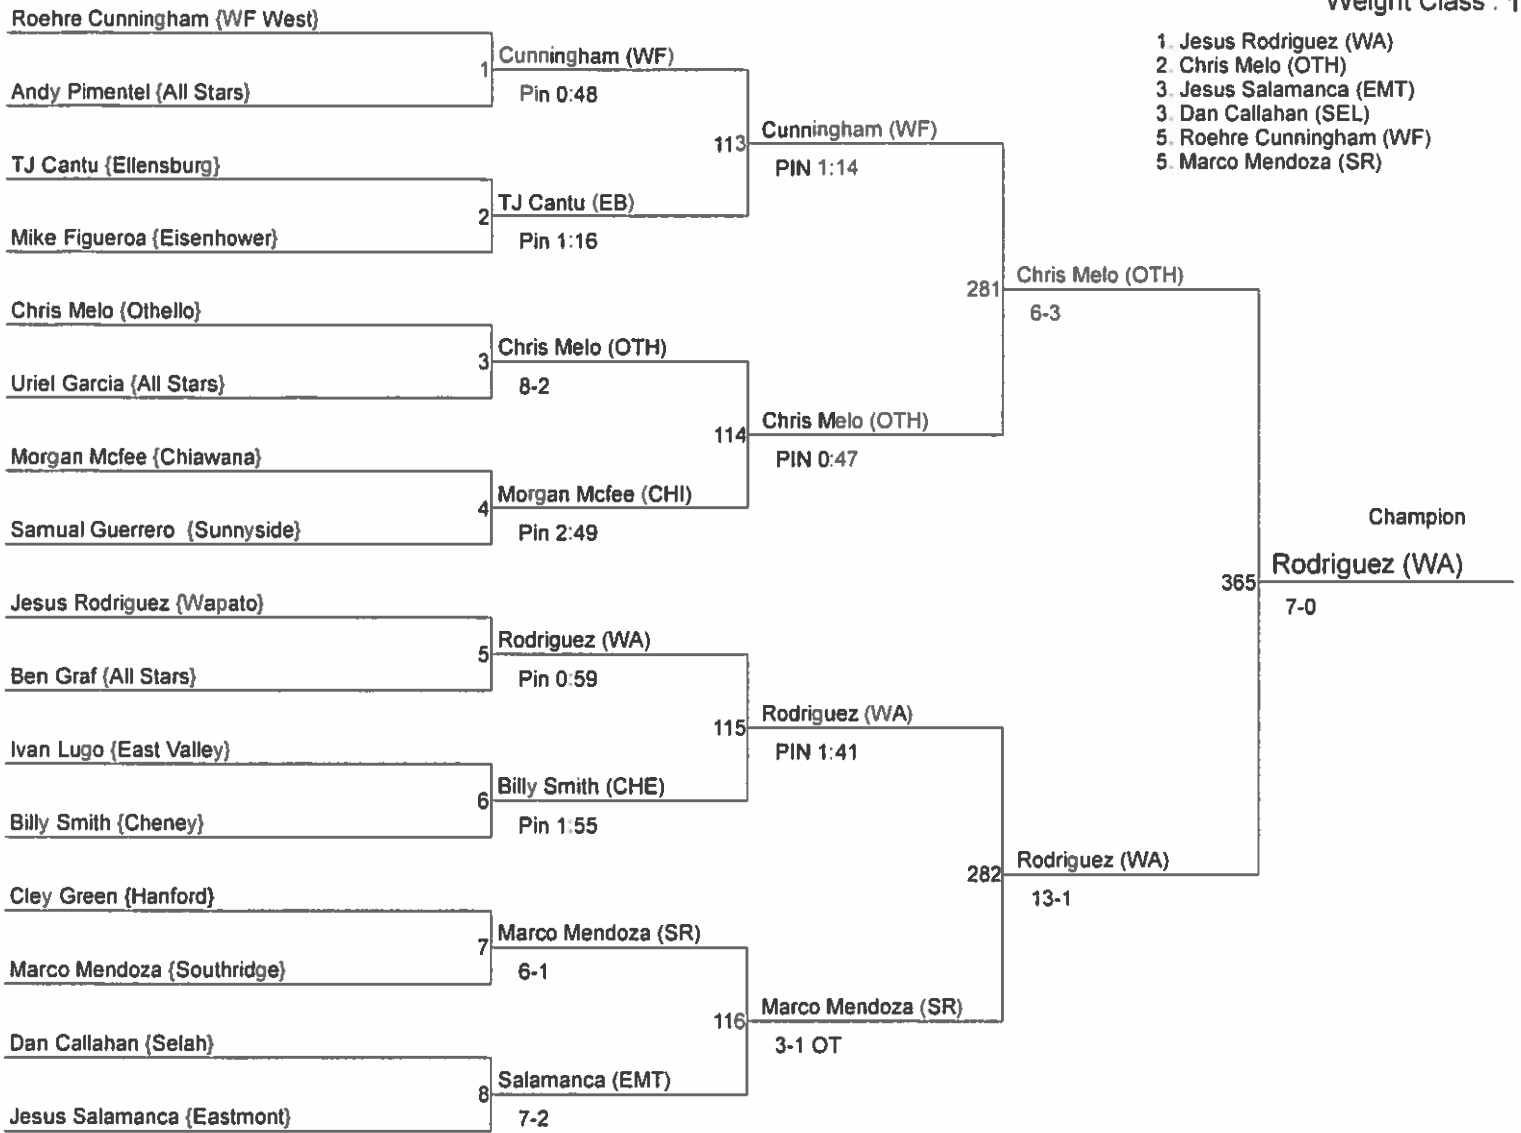

2016 Ray Westberg Wrestling Invitational

1. Sunnyside	232
2. Othello	168
3. WF West	153.5
4. Ellensburg	139.5
5. Wapato	117
6. Southridge	111.5
7. Cheney	109
8. Sumner	102.5
9. Selah	94.5
10. Eisenhower	90
11. Kittitas	74
12. Chiawana	67.5
13. Eastmont	64
14. Hanford	45.5
15. East Valley	31

Outstanding Wrestler

106-145

Jacob Mendoza {Sunnyside}

152-285

Michael Ferguson {Cheney}

Ray Westberg Invite

Weight Class : 106

- 1 Jesus Rodriguez (WA)
- 2 Chris Melo (OTH)
- 3 Jesus Salamanca (EMT)
- 3 Dan Callahan (SEL)
- 5 Roehre Cunningham (WF)
- 5 Marco Mendoza (SR)