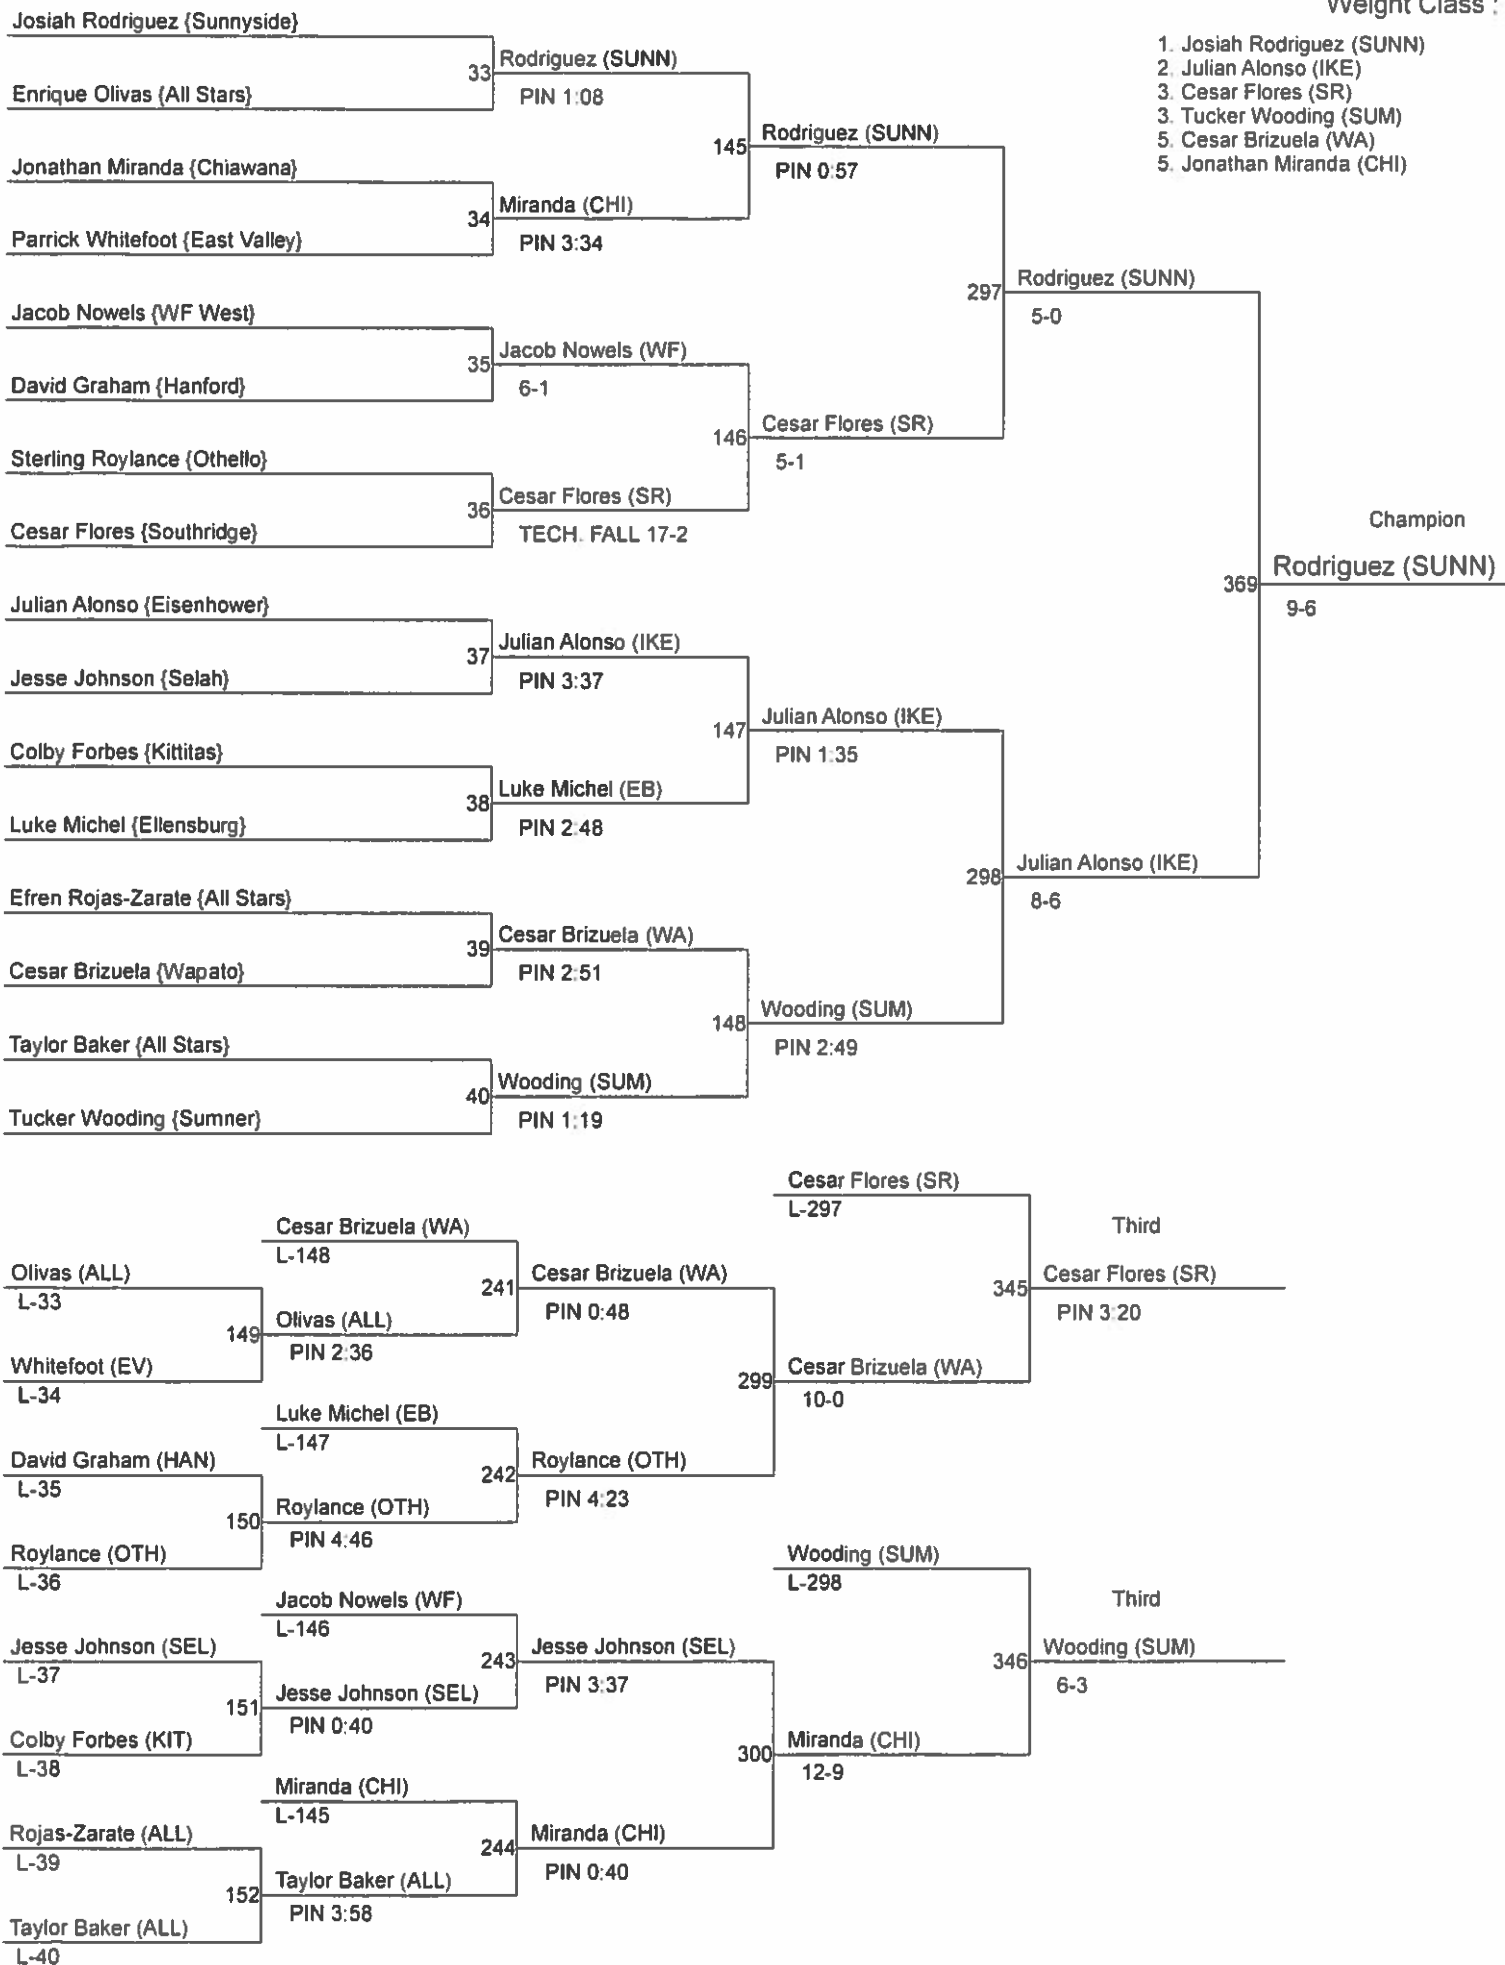

Ray Westberg Invite

Weight Class : 132

1. Josiah Rodriguez (SUNN)
2. Julian Alonso (IKE)
3. Cesar Flores (SR)
3. Tucker Wooding (SUM)
5. Cesar Brizuela (WA)
5. Jonathan Miranda (CHI)