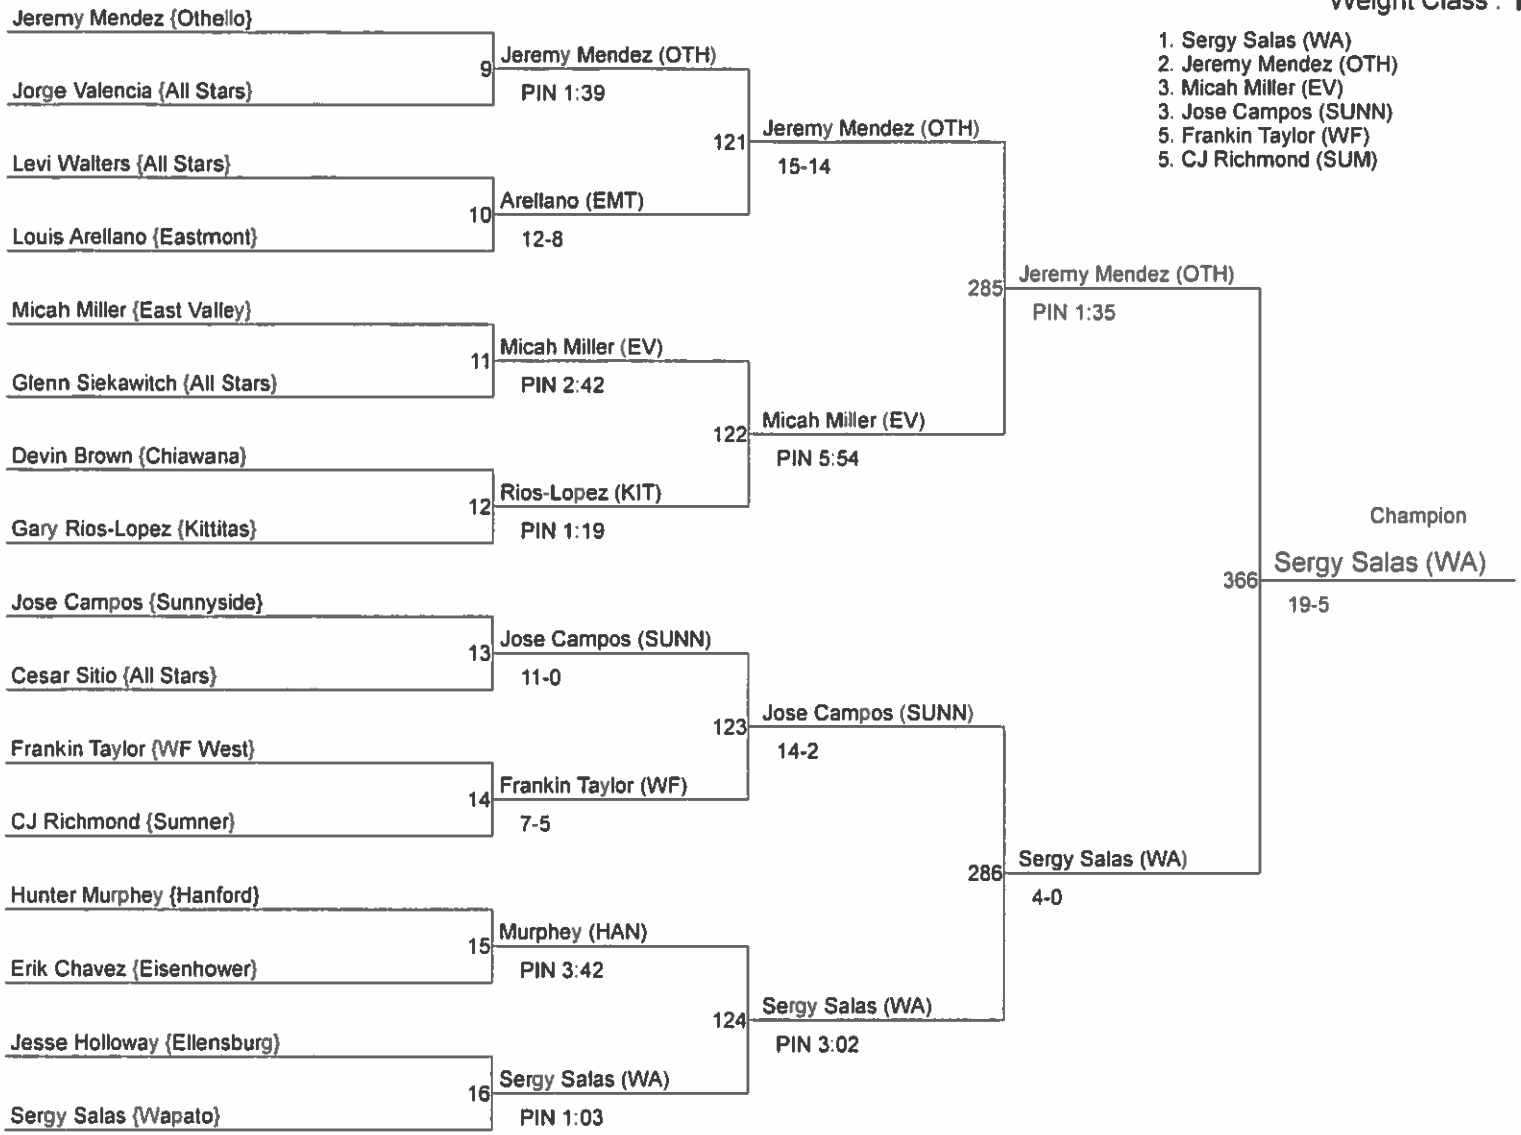

Ray Westberg Invite

Weight Class : 113

1. Sergy Salas (WA)
2. Jeremy Mendez (OTH)
3. Micah Miller (EV)
3. Jose Campos (SUNN)
5. Frankin Taylor (WF)
5. CJ Richmond (SUM)