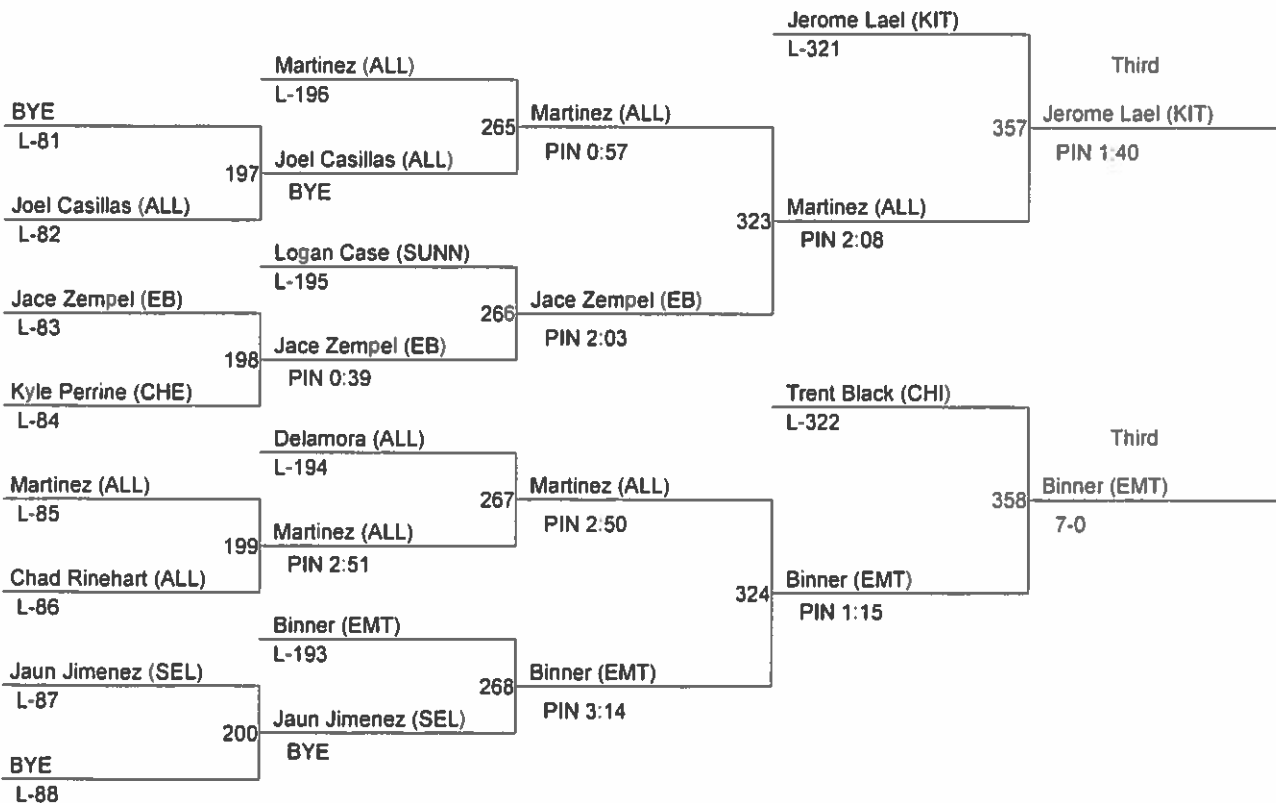

Ray Westberg Invite

Weight Class : 182

1. TJ Martinez (OTH)
2. Rafael Suarez (IKE)
3. Jerome Lael (KIT)
3. Garrett Binner (EMT)
5. Edgar Martinez (ALL)
5. Trent Black (CHI)