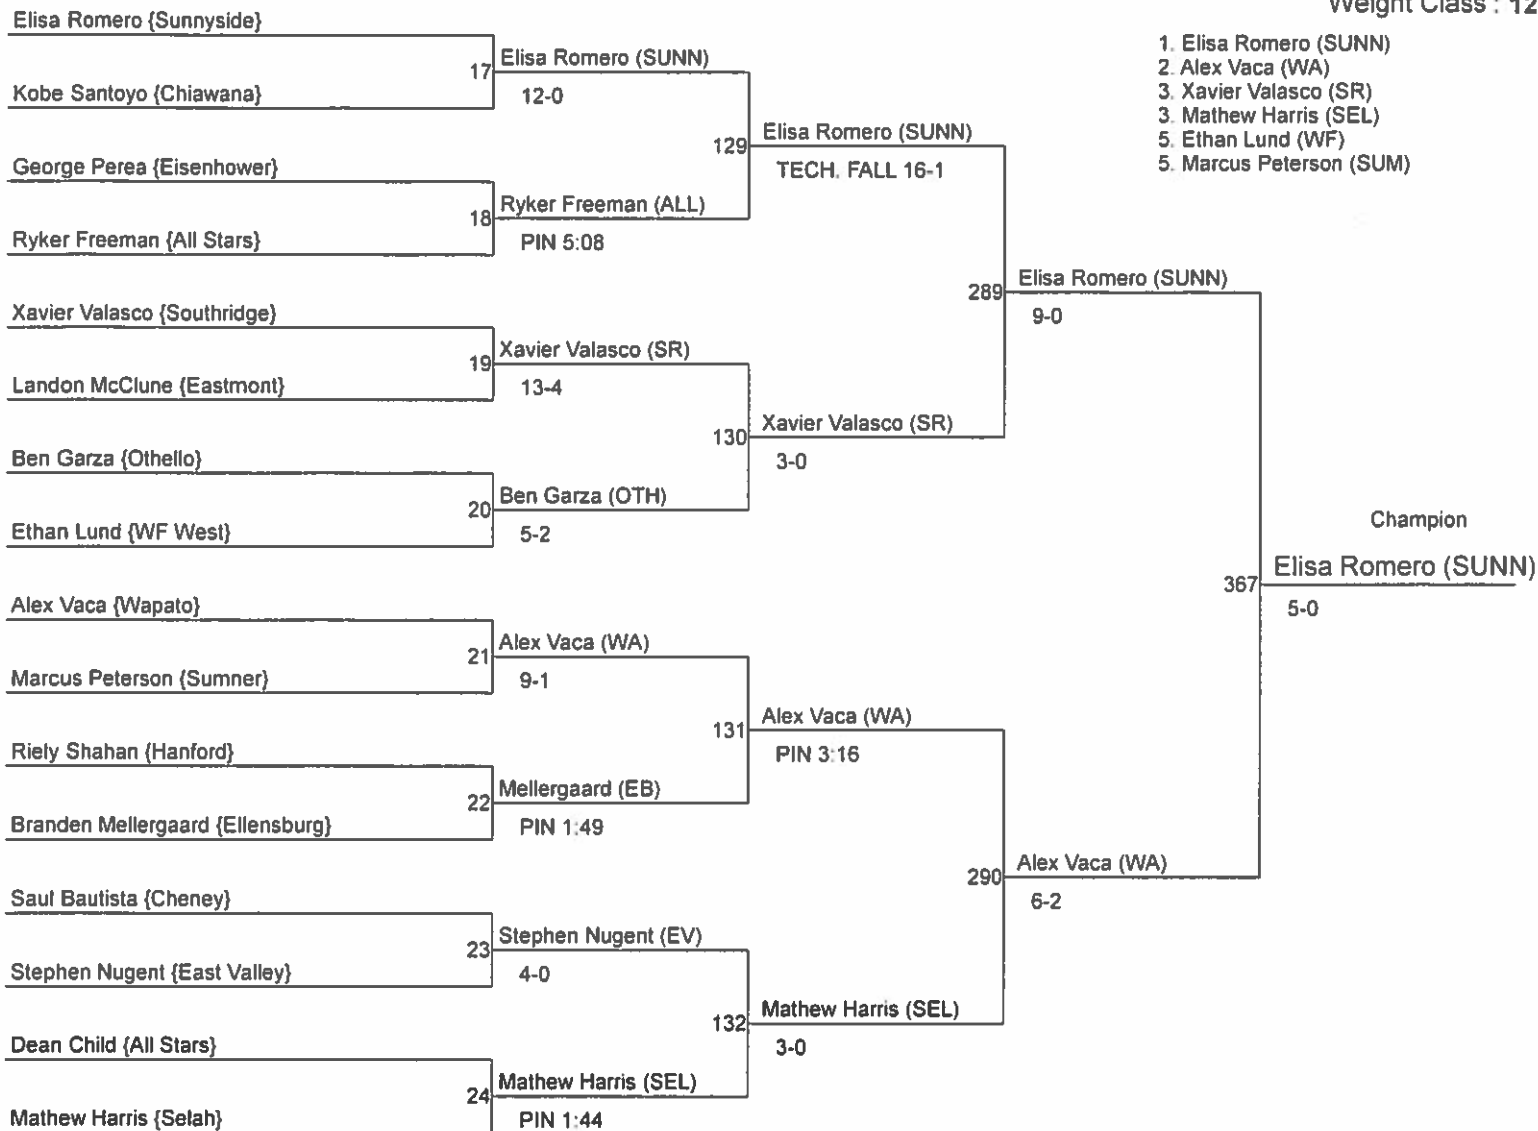

Ray Westberg Invite

Weight Class : 113

- 1. Sergy Salas (WA)
- 2. Jeremy Mendez (OTH)
- 3. Micah Miller (EV)
- 3. Jose Campos (SUNN)
- 5. Frankin Taylor (WF)
- 5. CJ Richmond (SUM)

Ray Westberg Invite

Weight Class : 120

- 1. Elisa Romero (SUNN)
- 2. Alex Vaca (WA)
- 3. Xavier Valasco (SR)
- 3. Mathew Harris (SEL)
- 5. Ethan Lund (WF)
- 5. Marcus Peterson (SUM)

Ray Westberg Invite

Weight Class : 126

- 1. Jacob Mendoza (SUNN)
- 2. Mikael Failor (SR)
- 3. Edwin Alvarez (OTH)
- 3. Jacob Reynold (WA)
- 5. Alex Guevara (ALL)
- 5. Will Alexander (WF)