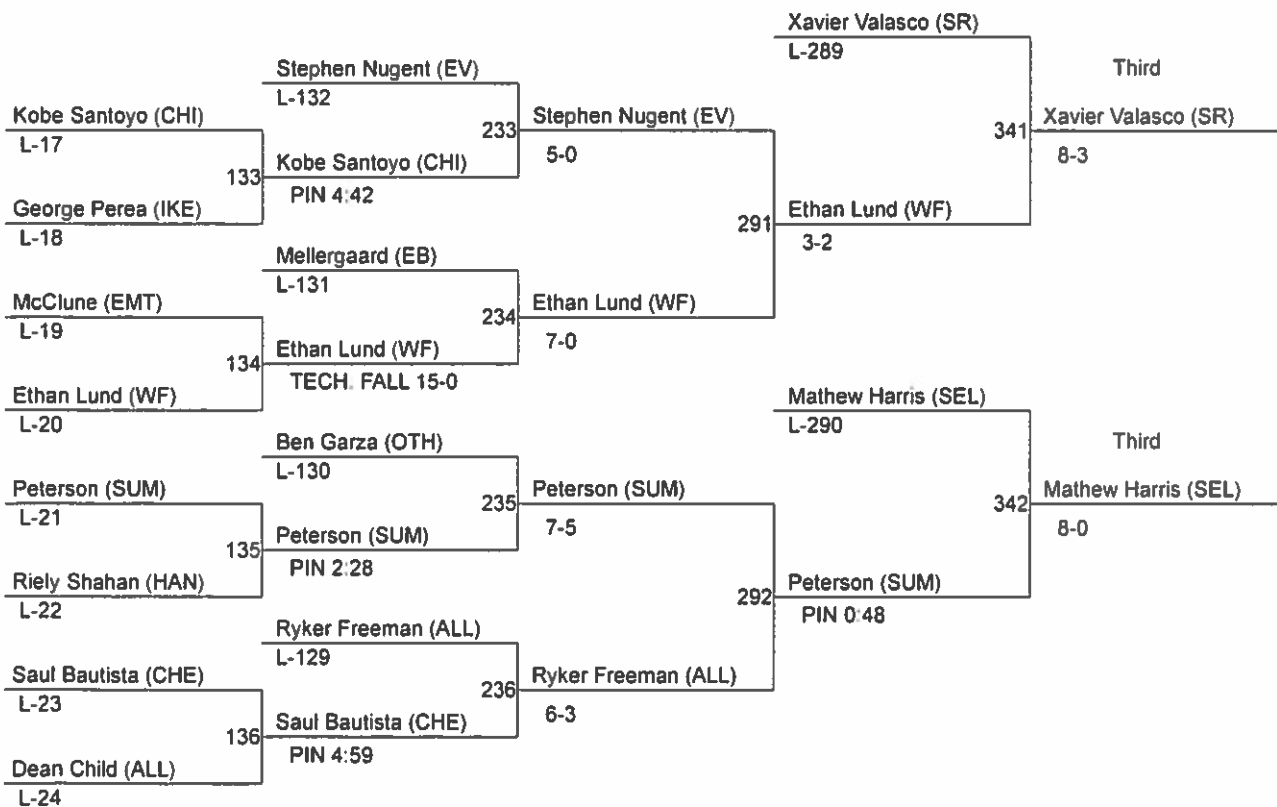

Ray Westberg Invite

Weight Class : 113

- 1. Sergy Salas (WA)
- 2. Jeremy Mendez (OTH)
- 3. Micah Miller (EV)
- 3. Jose Campos (SUNN)
- 5. Frankin Taylor (WF)
- 5. CJ Richmond (SUM)

Ray Westberg Invite

Weight Class : 120

- 1. Elisa Romero (SUNN)
- 2. Alex Vaca (WA)
- 3. Xavier Valasco (SR)
- 3. Mathew Harris (SEL)
- 5. Ethan Lund (WF)
- 5. Marcus Peterson (SUM)

Ray Westberg Invite

Weight Class : 126

- 1. Jacob Mendoza (SUNN)
- 2. Mikael Failor (SR)
- 3. Edwin Alvarez (OTH)
- 3. Jacob Reynold (WA)
- 5. Alex Guevara (ALL)
- 5. Will Alexander (WF)