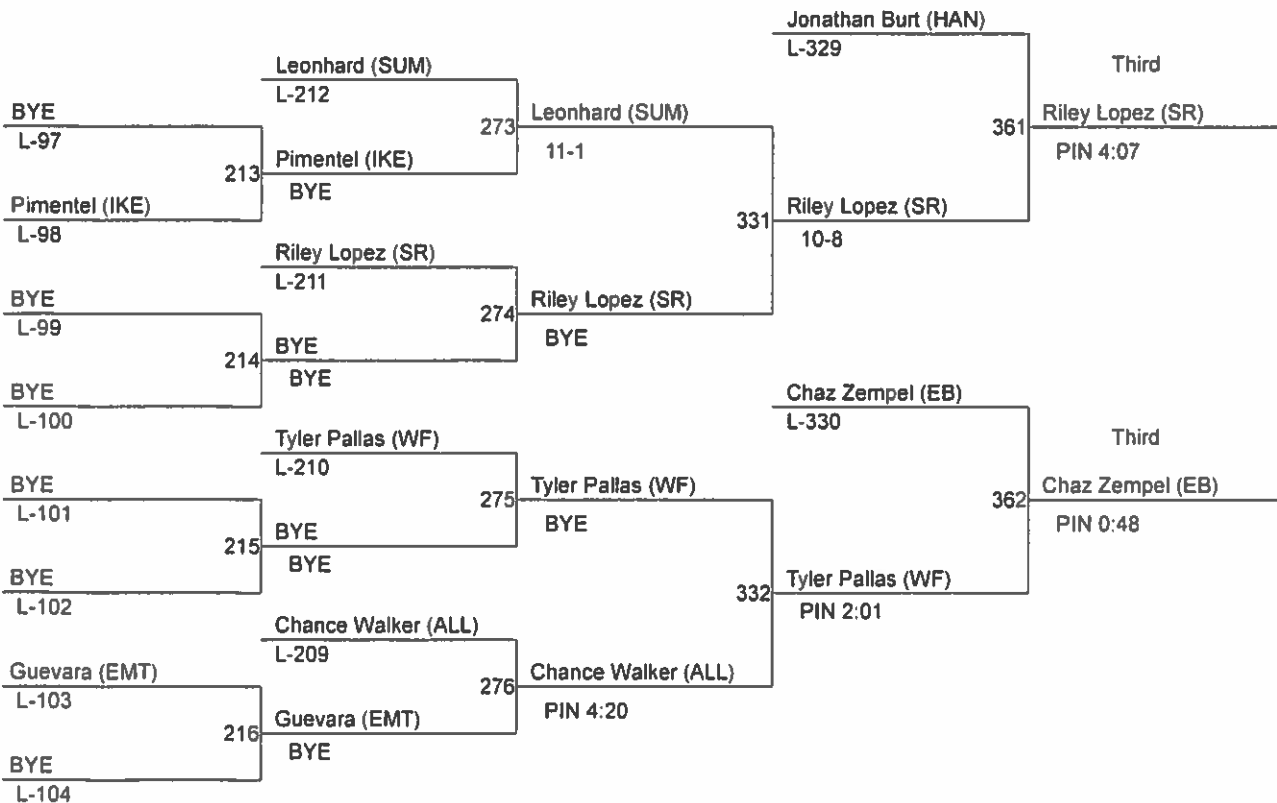

Ray Westberg Invite

Weight Class : 182

- 1. TJ Martinez (OTH)
- 2. Rafael Suarez (IKE)
- 3. Jerome Lael (KIT)
- 3. Garrett Binner (EMT)
- 5. Edgar Martinez (ALL)
- 5. Trent Black (CHI)

Ray Westberg Invite

Weight Class : 195

- 1. Anthony Ruiz (OTH)
- 2. Devon Waterman (CHE)
- 3. Daniel Huizar (SUNN)
- 3. Andrew Carney (EB)
- 5. Brayden Bostwick (WF)
- 5. Austin Dreyer (HAN)

Ray Westberg Invite

Weight Class : 220

- 1. Michael Feguson (CHE)
- 2. Jector Ramirez (SUNN)
- 3. Riley Lopez (SR)
- 3. Chaz Zempel (EB)
- 5. Jonathan Burt (HAN)
- 5. Tyler Pallas (WF)

Ray Westberg Invite

Weight Class : 285

1. Garret Pederson (CHE)
2. Alex Rodriguez (SUNN)
3. Hunter Arradando (WF)
3. Chemi Cantu (OTH)
5. Matias Vargas (IKE)
5. Antonio Cruz (CHI)