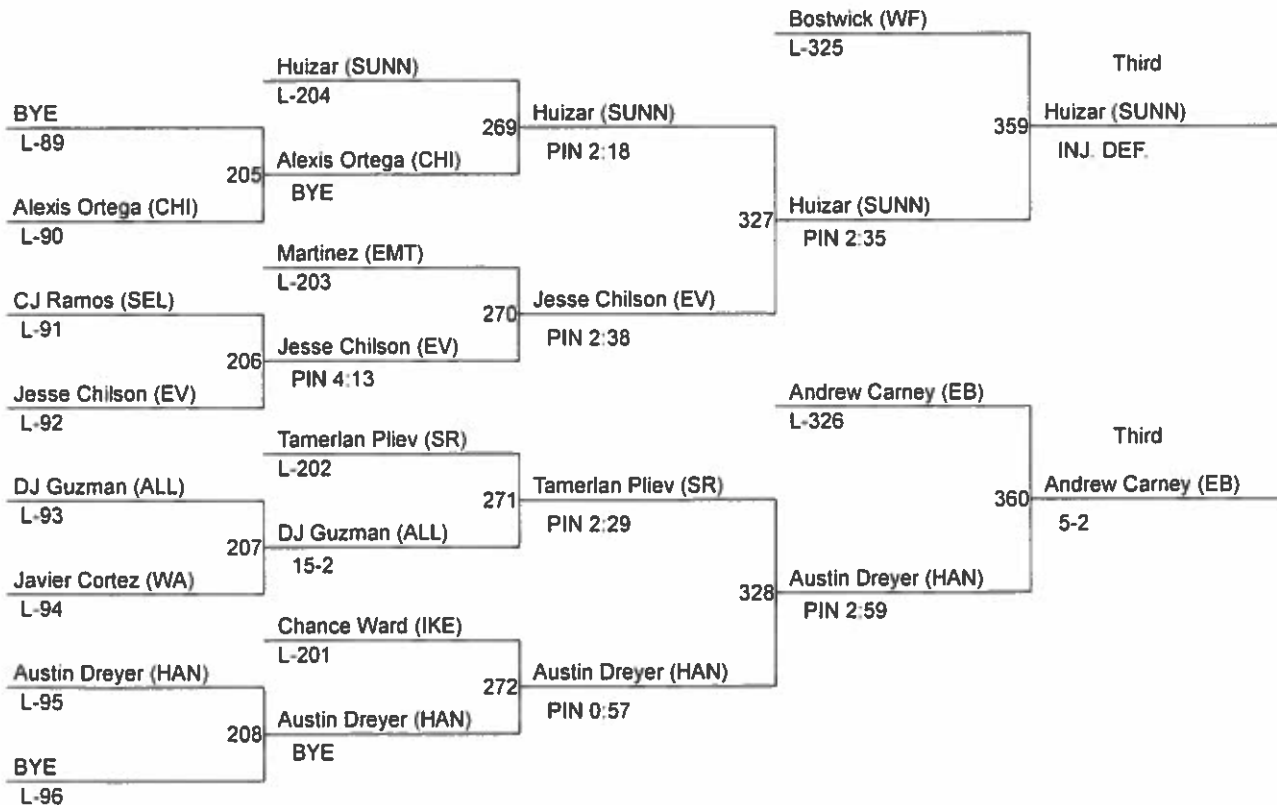

Ray Westberg Invite

Weight Class : 182

- 1. TJ Martinez (OTH)
- 2. Rafael Suarez (IKE)
- 3. Jerome Lael (KIT)
- 3. Garrett Binner (EMT)
- 5. Edgar Martinez (ALL)
- 5. Trent Black (CHI)

Ray Westberg Invite

Weight Class : 195

- 1. Anthony Ruiz (OTH)
- 2. Devon Waterman (CHE)
- 3. Daniel Huizar (SUNN)
- 3. Andrew Carney (EB)
- 5. Brayden Bostwick (WF)
- 5. Austin Dreyer (HAN)

Ray Westberg Invite

Weight Class : 220