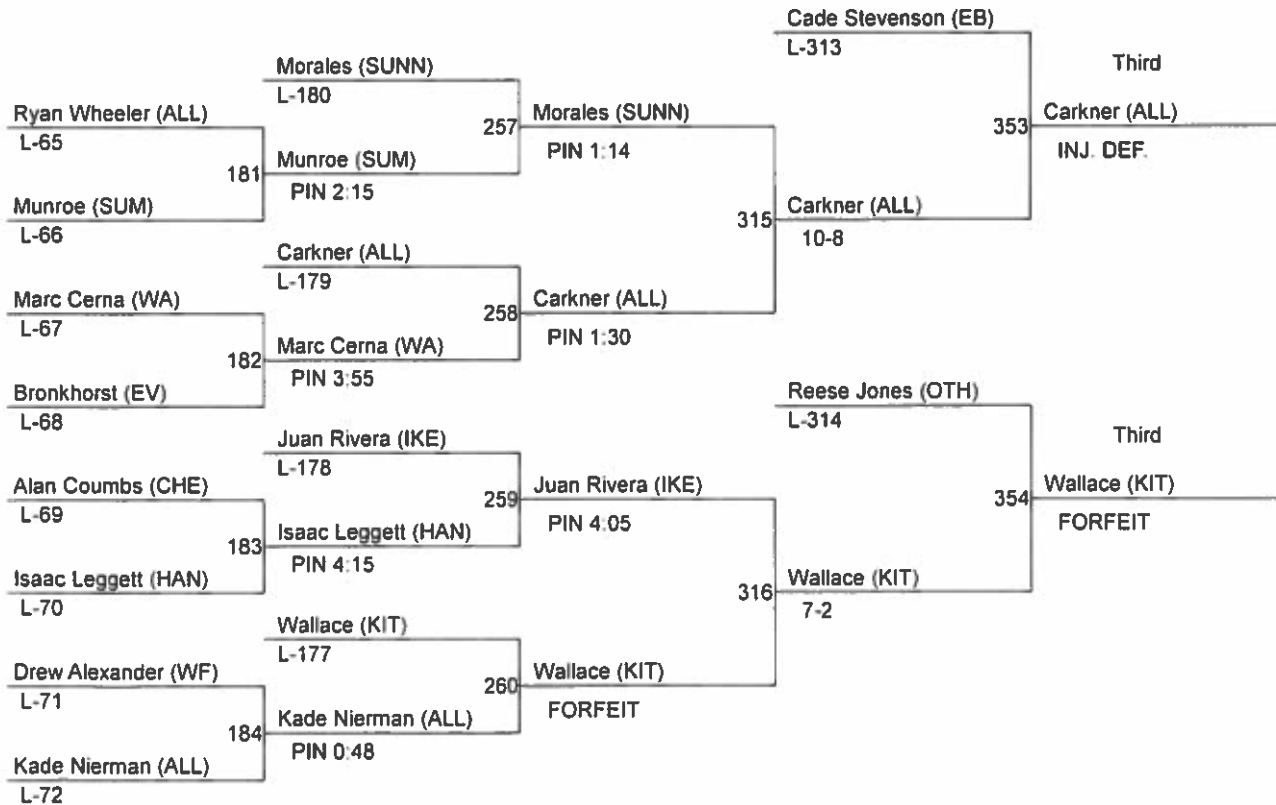

Ray Westberg Invite

Weight Class : 160

1. Aaron Pimentel (SEL)
2. Carson Hoffine (ALL)
3. Nathan Carkner (ALL)
3. Hunter Wallace (KIT)
5. Cade Stevenson (EB)
5. Reese Jones (OTH)