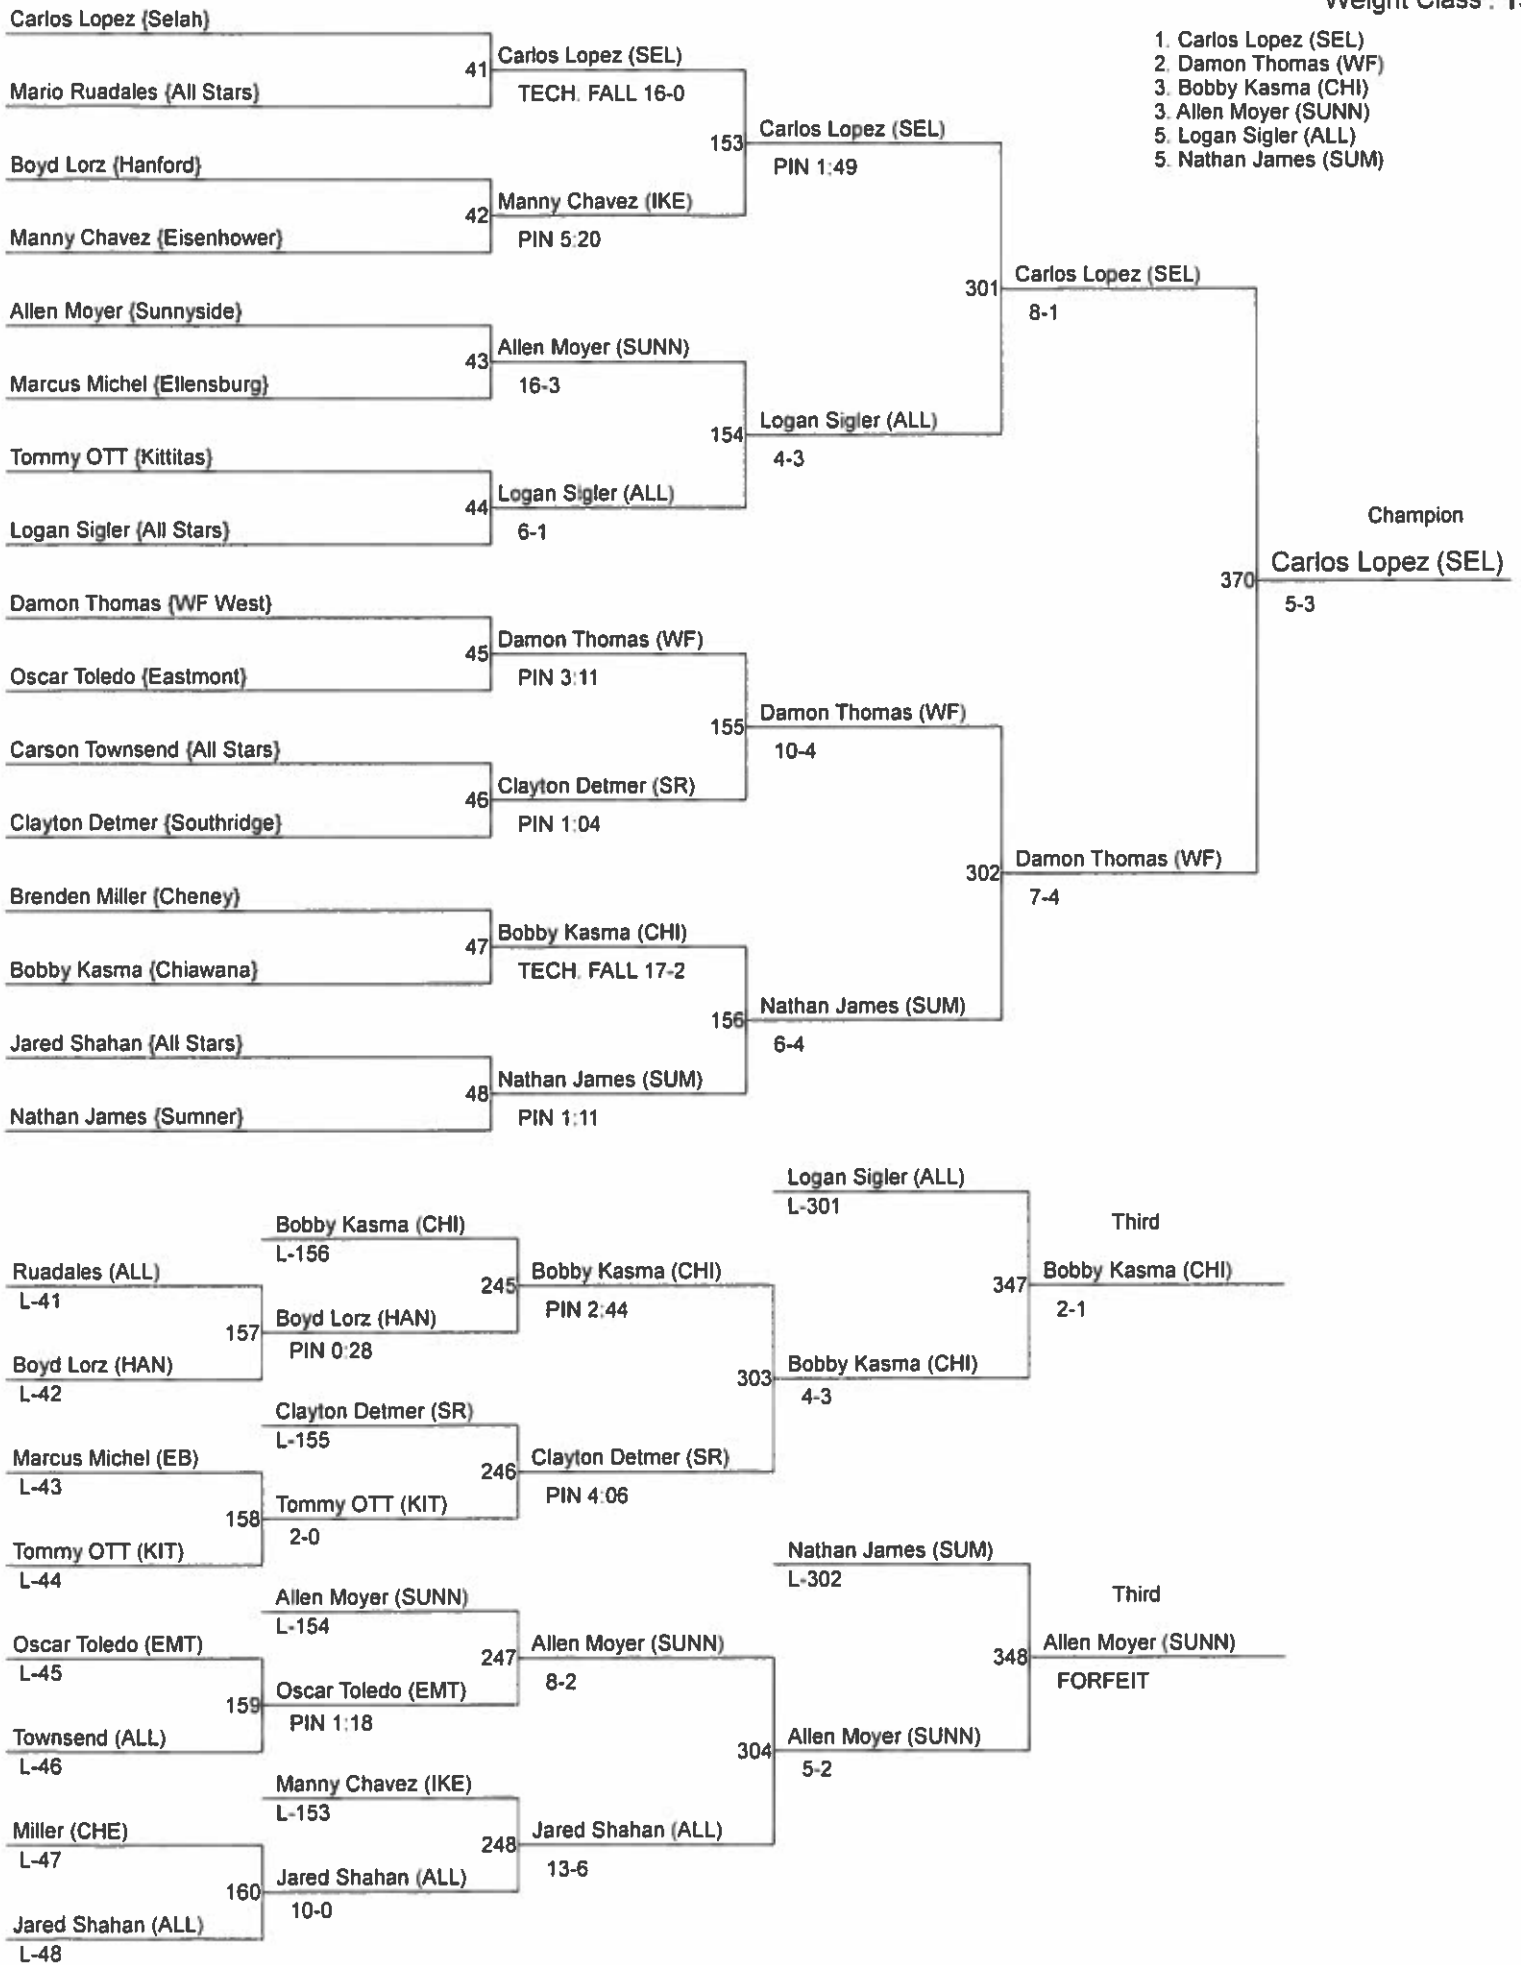

Ray Westberg Invite

Weight Class : 138

1. Carlos Lopez (SEL)
2. Damon Thomas (WF)
3. Bobby Kasma (CHI)
3. Allen Moyer (SUNN)
5. Logan Sigler (ALL)
5. Nathan James (SUM)