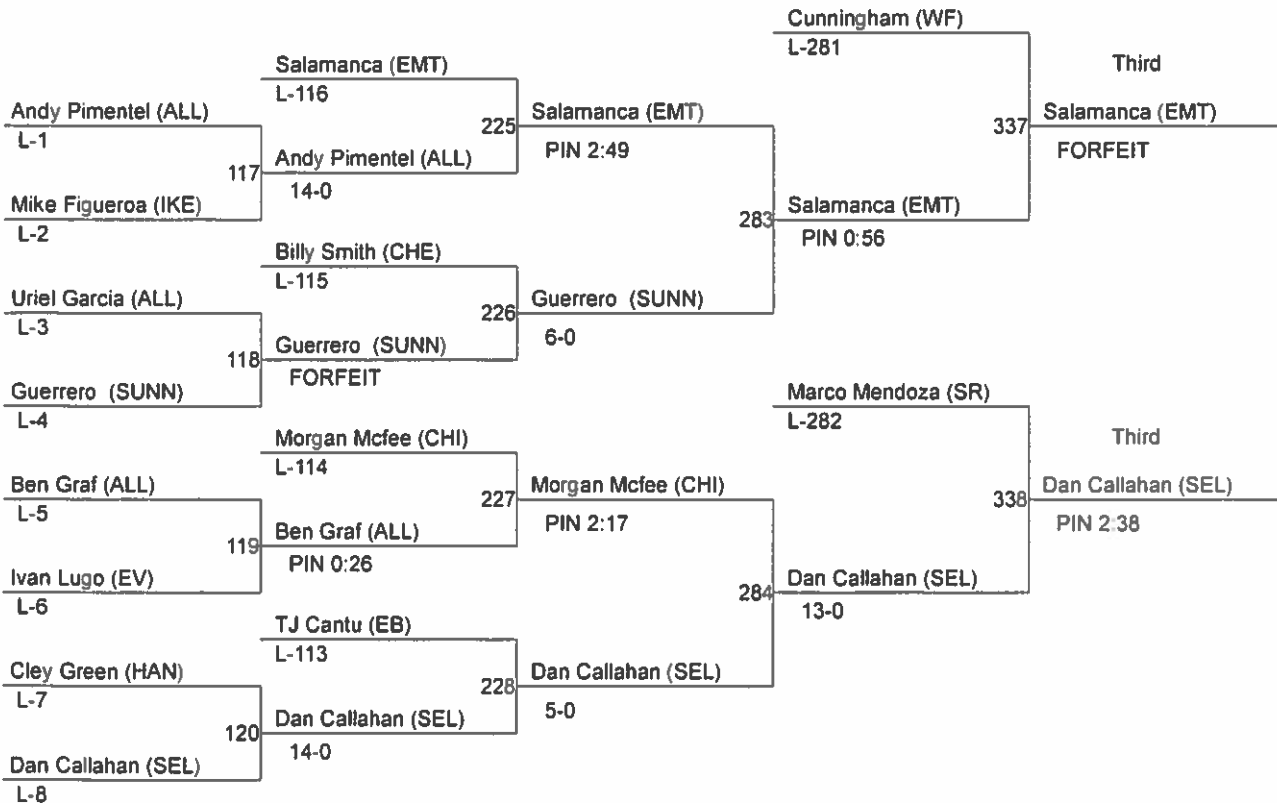

2016 Ray Westberg Wrestling Invitational

1. Sunnyside	232
2. Othello	168
3. WF West	153.5
4. Ellensburg	139.5
5. Wapato	117
6. Southridge	111.5
7. Cheney	109
8. Sumner	102.5
9. Selah	94.5
10. Eisenhower	90
11. Kittitas	74
12. Chiawana	67.5
13. Eastmont	64
14. Hanford	45.5
15. East Valley	31

Outstanding Wrestler

106-145

Jacob Mendoza {Sunnyside}

152-285

Michael Ferguson {Cheney}

Ray Westberg Invite

Weight Class : 106

- 1 Jesus Rodriguez (WA)
- 2 Chris Melo (OTH)
- 3 Jesus Salamanca (EMT)
- 3 Dan Callahan (SEL)
- 5 Roehre Cunningham (WF)
- 5 Marco Mendoza (SR)

- 1. Elisa Romero (SUNN)
- 2. Alex Vaca (WA)
- 3. Xavier Valasco (SR)
- 3. Mathew Harris (SEL)
- 5. Ethan Lund (WF)
- 5. Marcus Peterson (SUM)

Ray Westberg Invite

Weight Class : 126

- 1. Jacob Mendoza (SUNN)
- 2. Mikael Failor (SR)
- 3. Edwin Alvarez (OTH)
- 3. Jacob Reynold (WA)
- 5. Alex Guevara (ALL)
- 5. Will Alexander (WF)