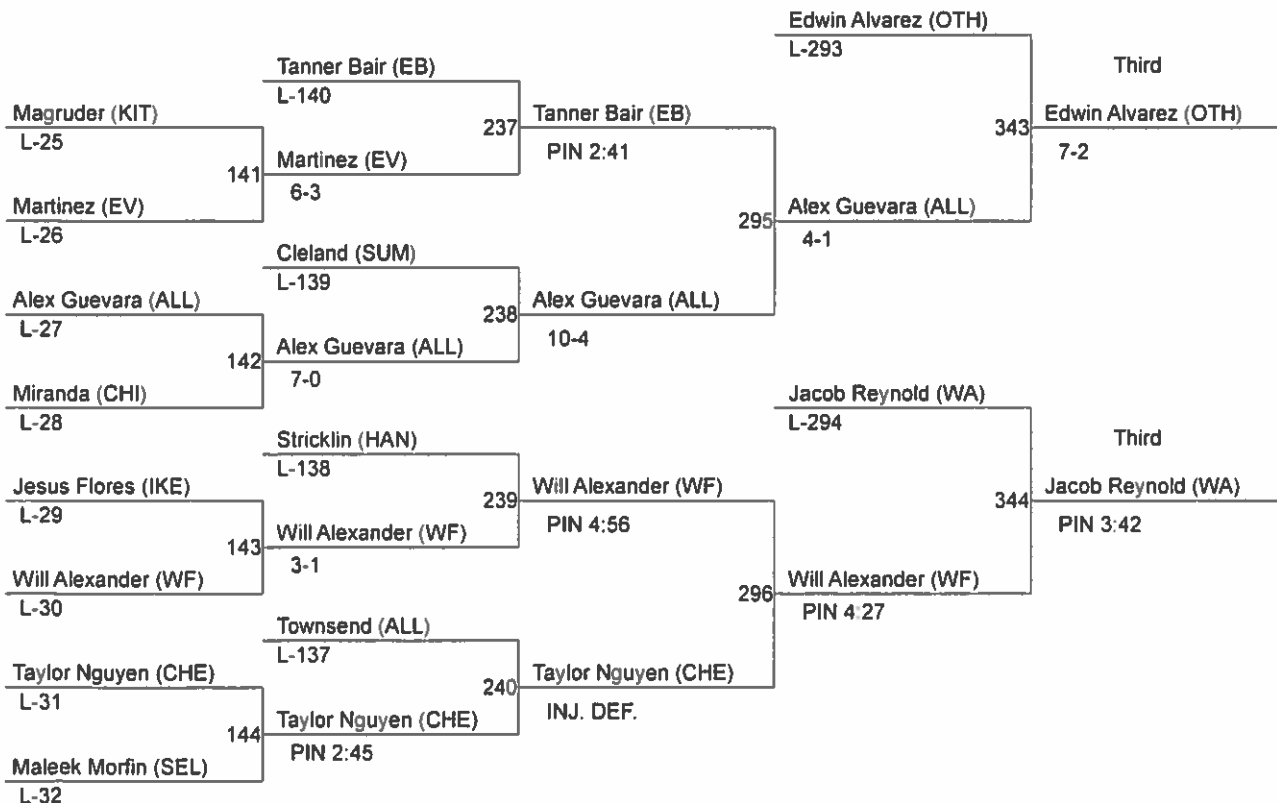

Ray Westberg Invite

Weight Class : 113

- 1. Sergy Salas (WA)
- 2. Jeremy Mendez (OTH)
- 3. Micah Miller (EV)
- 3. Jose Campos (SUNN)
- 5. Frankin Taylor (WF)
- 5. CJ Richmond (SUM)

Ray Westberg Invite

Weight Class : 120

- 1. Elisa Romero (SUNN)
- 2. Alex Vaca (WA)
- 3. Xavier Valasco (SR)
- 3. Mathew Harris (SEL)
- 5. Ethan Lund (WF)
- 5. Marcus Peterson (SUM)

Ray Westberg Invite

Weight Class : 126

- 1. Jacob Mendoza (SUNN)
- 2. Mikael Failor (SR)
- 3. Edwin Alvarez (OTH)
- 3. Jacob Reynold (WA)
- 5. Alex Guevara (ALL)
- 5. Will Alexander (WF)