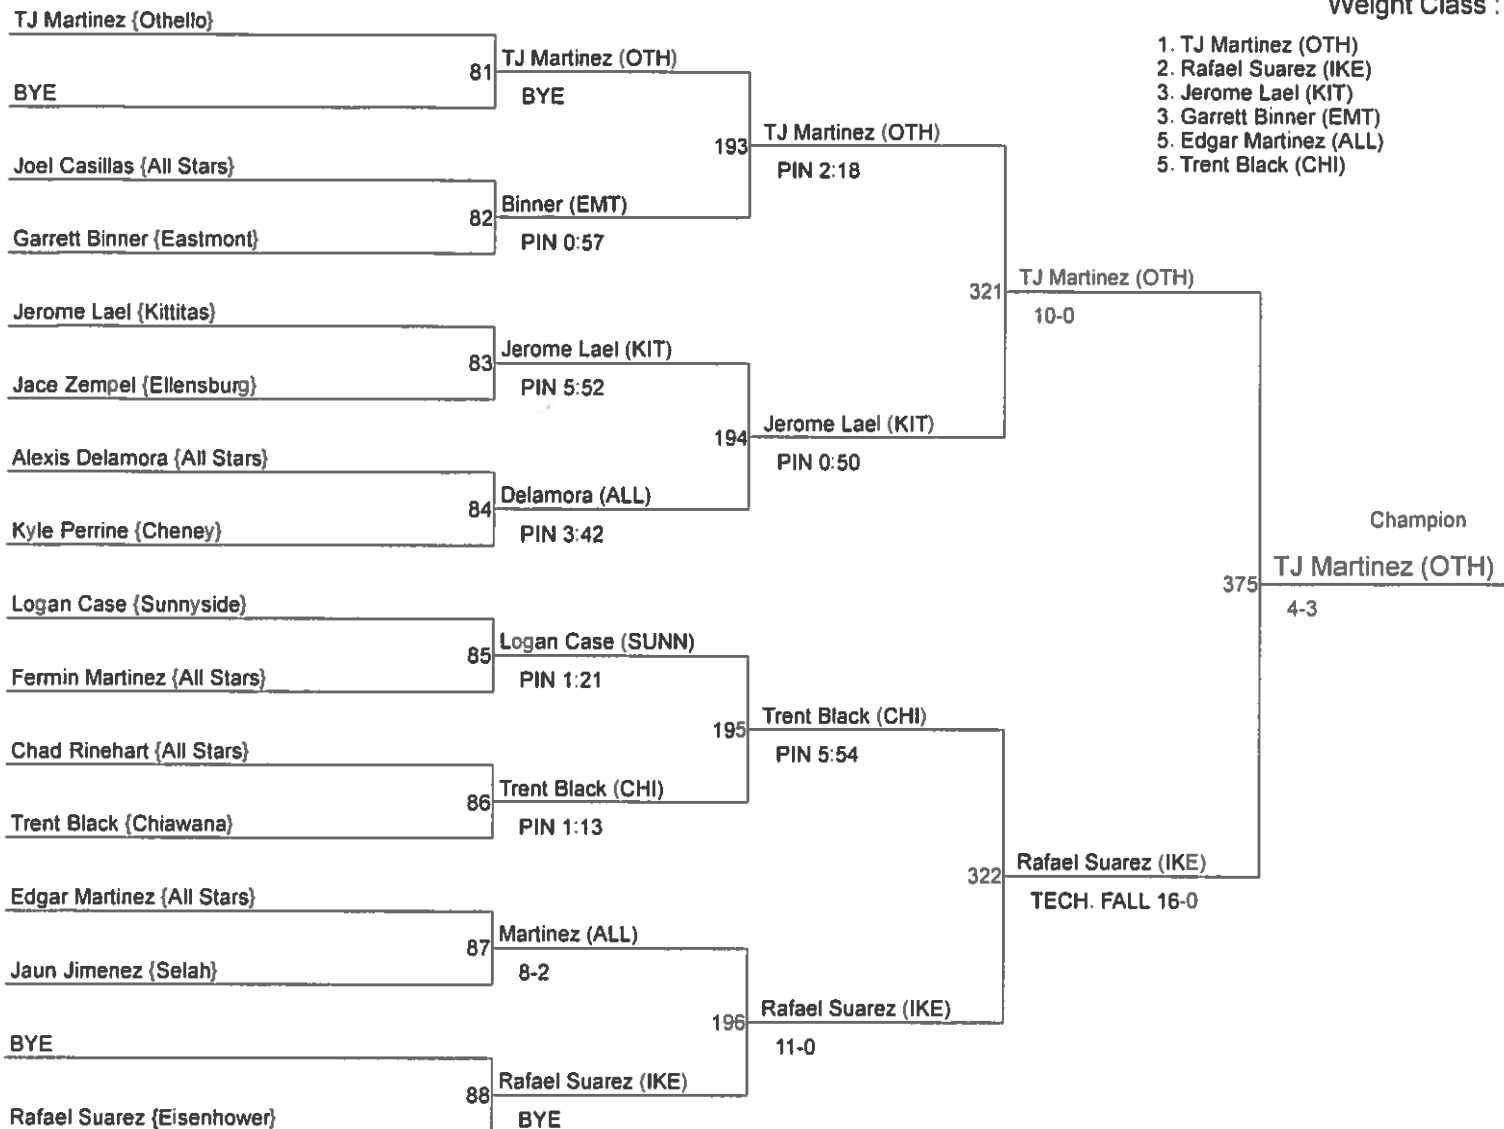

Ray Westberg Invite

Weight Class : 182

1. TJ Martinez (OTH)
2. Rafael Suarez (IKE)
3. Jerome Lael (KIT)
3. Garrett Binner (EMT)
5. Edgar Martinez (ALL)
5. Trent Black (CHI)