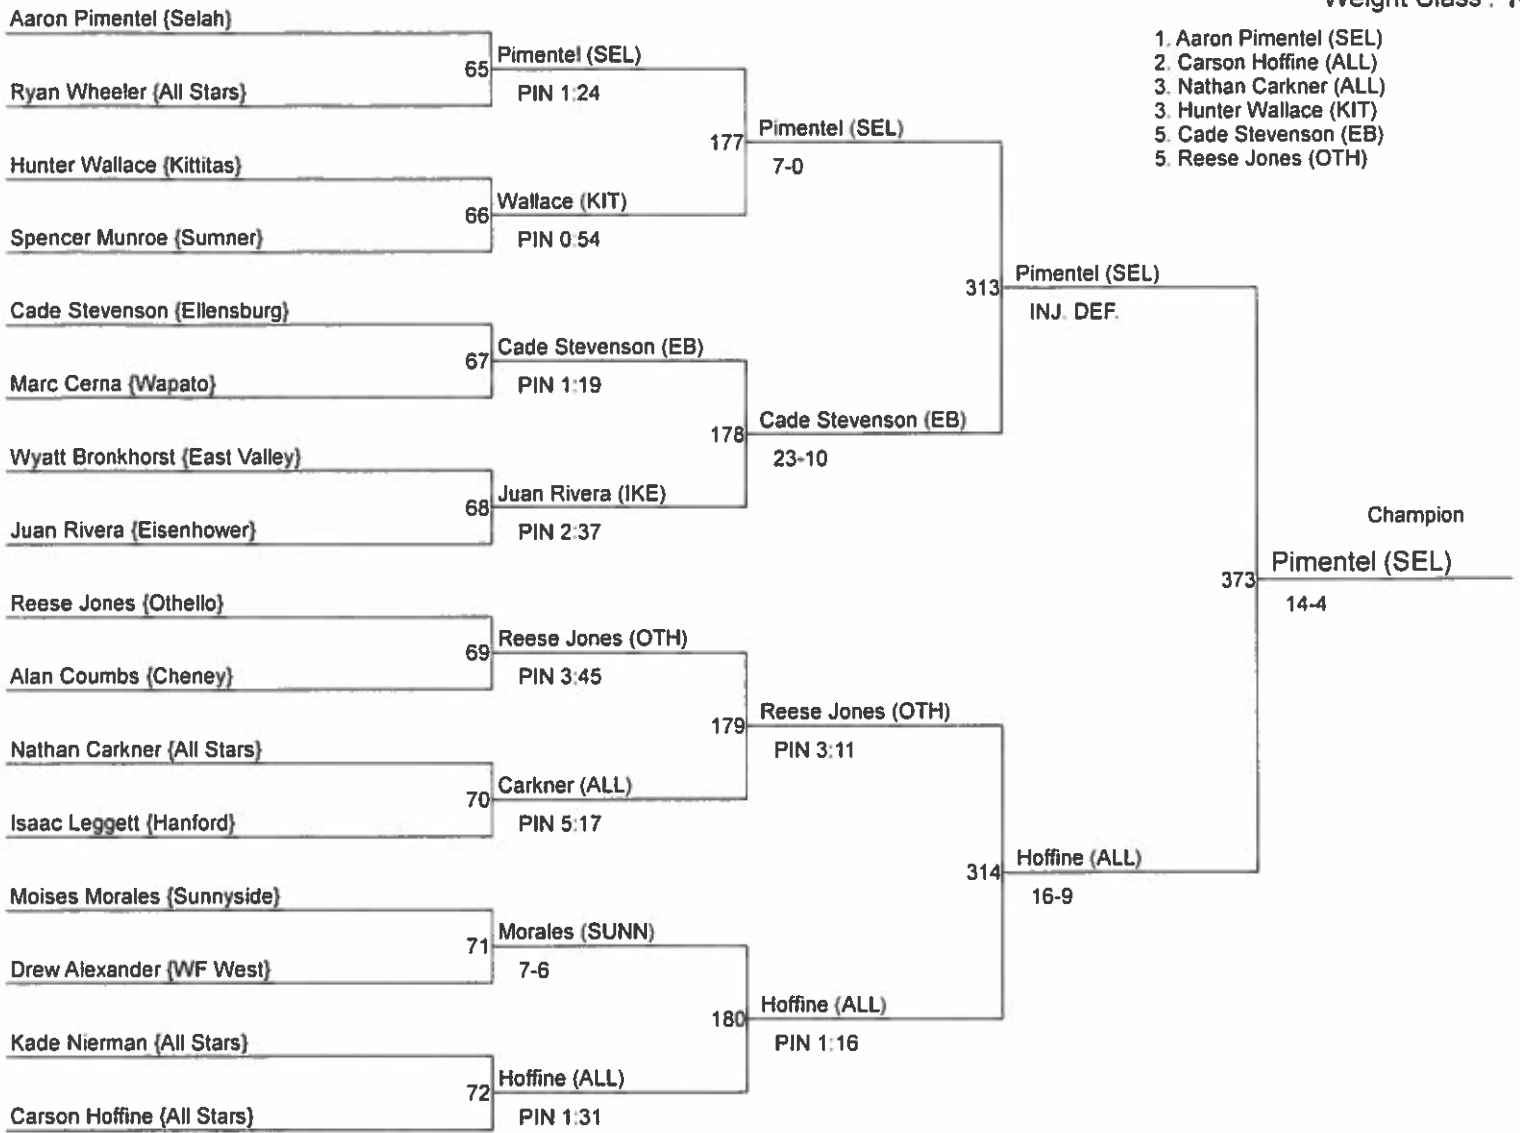

Ray Westberg Invite

Weight Class : 160

1. Aaron Pimentel (SEL)
2. Carson Hoffine (ALL)
3. Nathan Carkner (ALL)
3. Hunter Wallace (KIT)
5. Cade Stevenson (EB)
5. Reese Jones (OTH)