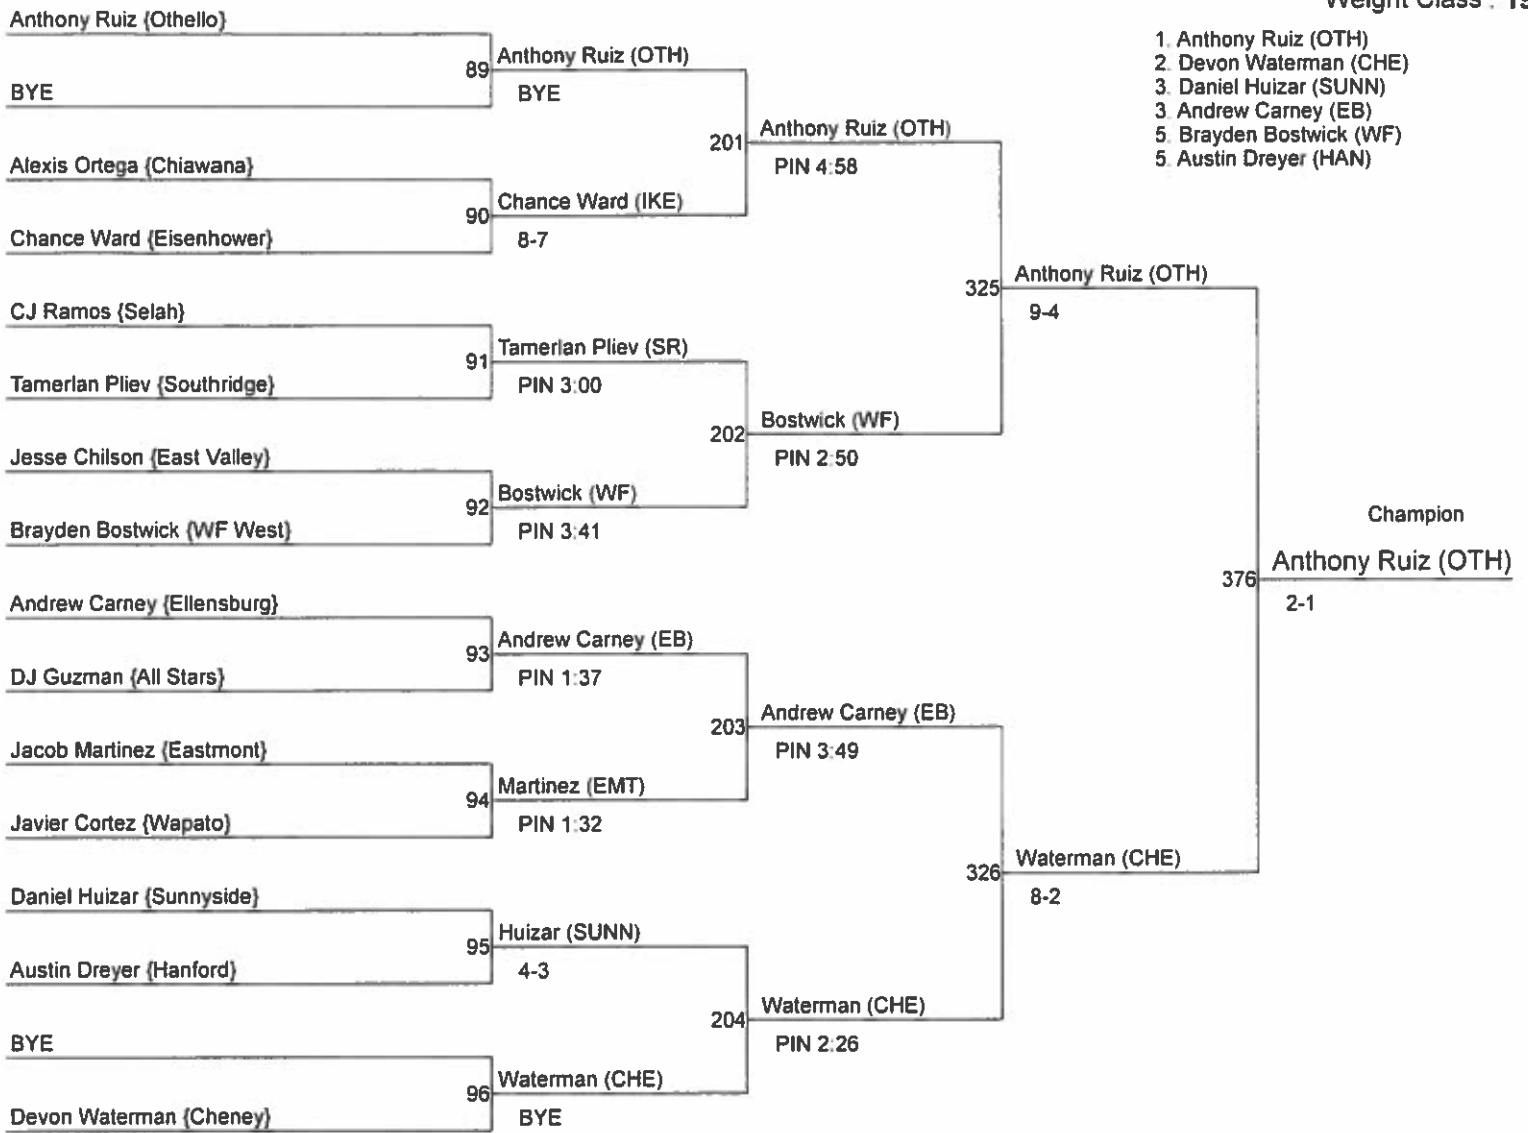

Ray Westberg Invite

Weight Class : 195

1. Anthony Ruiz (OTH)
2. Devon Waterman (CHE)
3. Daniel Huizar (SUNN)
3. Andrew Carney (EB)
5. Brayden Bostwick (WF)
5. Austin Dreyer (HAN)