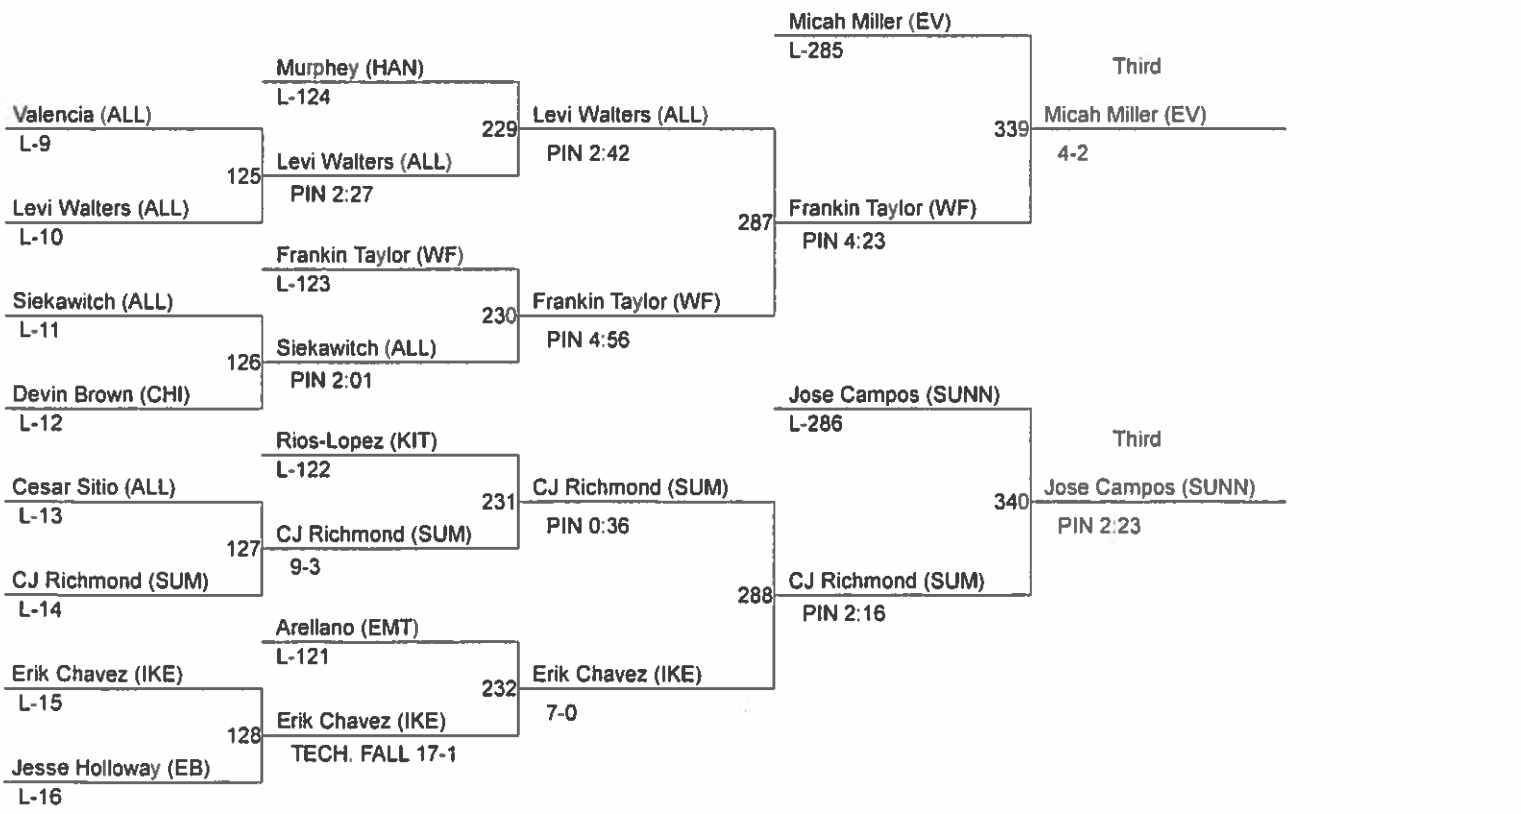

Ray Westberg Invite

Weight Class : 113

1. Sergy Salas (WA)
2. Jeremy Mendez (OTH)
3. Micah Miller (EV)
3. Jose Campos (SUNN)
5. Frankin Taylor (WF)
5. CJ Richmond (SUM)