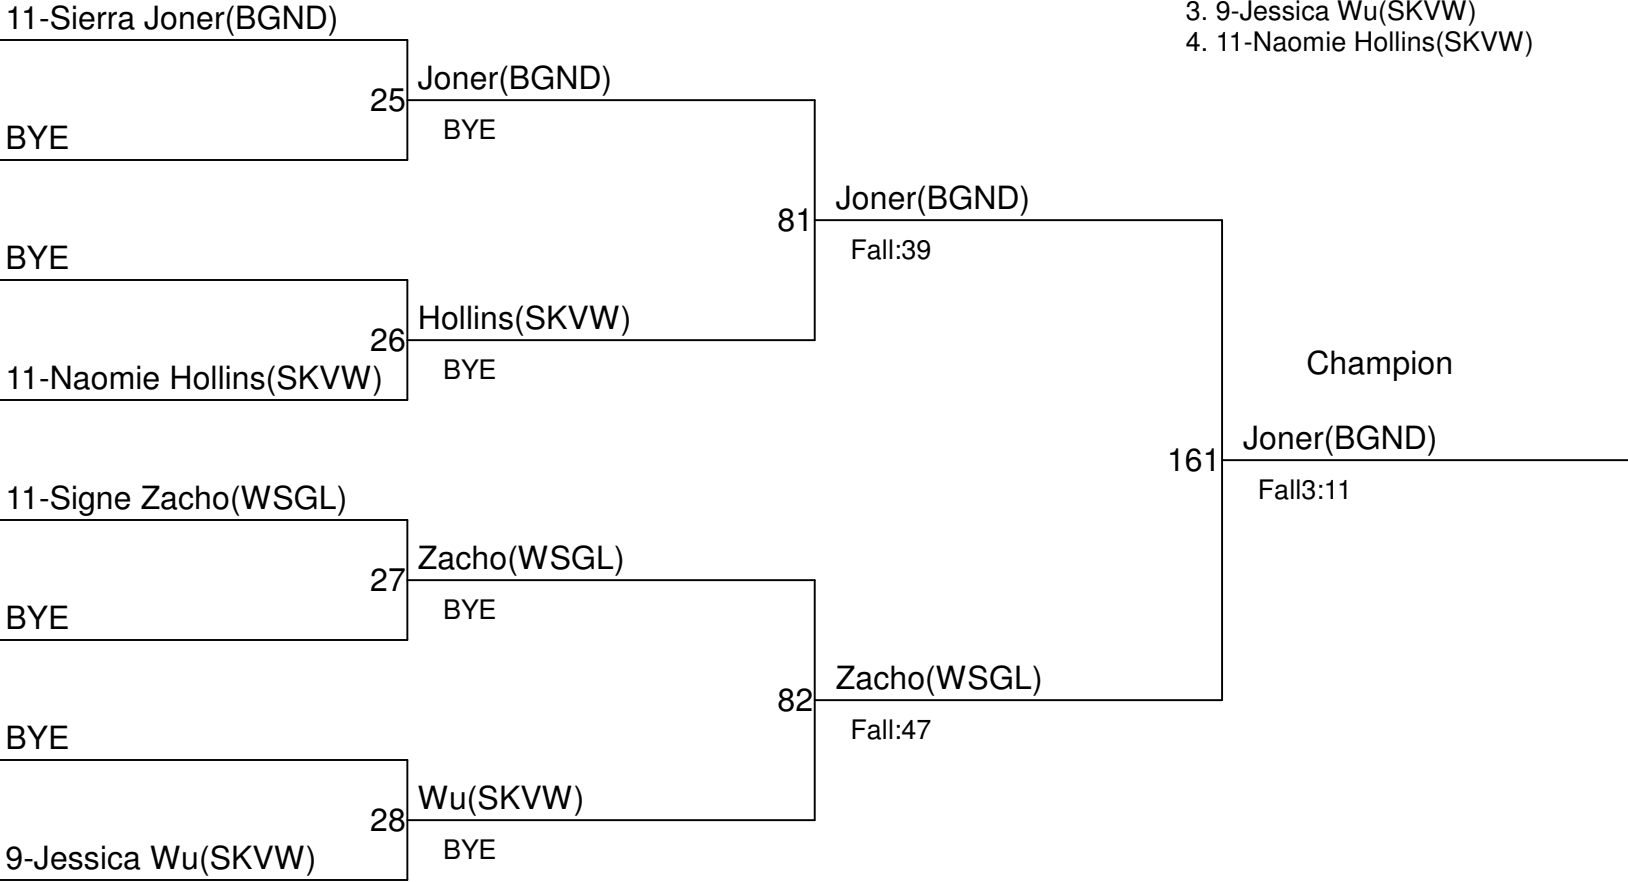

6th Annual Girls Clark County Championships

Weight Class : **130**

1. 11-Sierra Joner(BGND)
2. 11-Signe Zacho(WSGL)
3. 9-Jessica Wu(SKVW)
4. 11-Naomie Hollins(SKVW)