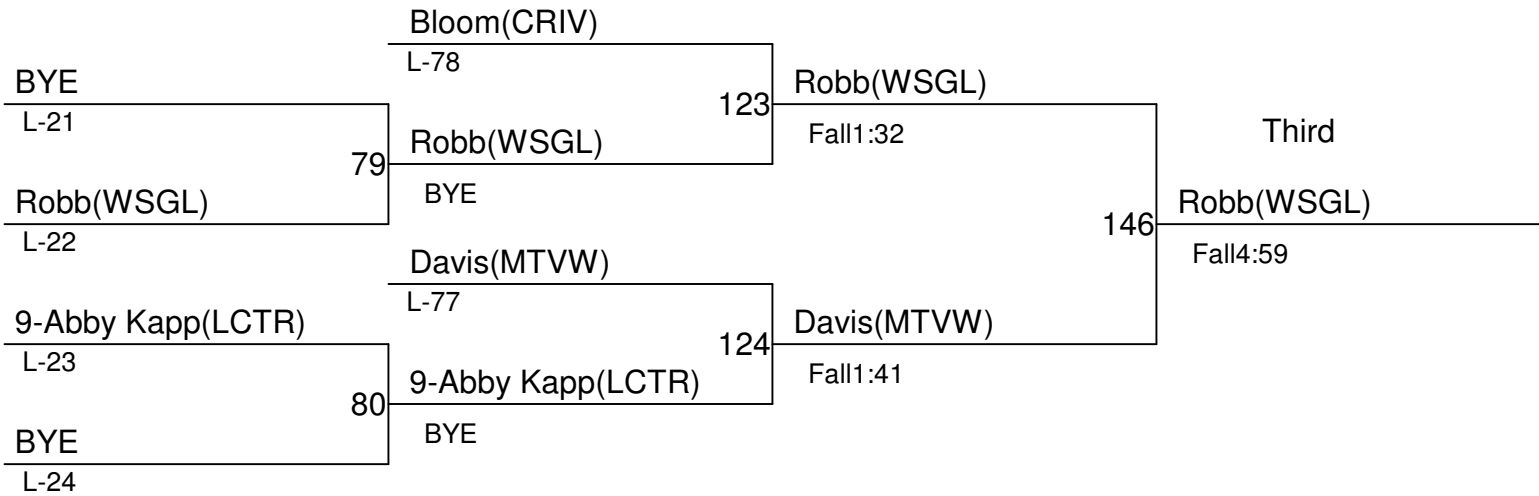

L-16

BYE

6th Annual Girls Clark County Championships

Weight Class : **120**

1. 12-Baylee Wright(WSGL)
2. Jasmine Rouch(FVAN)
3. BYE
4. BYE

6th Annual Girls Clark County Championships

Weight Class : **125**

- 1. 9-Annabelle Helm(UNON)
- 2. Lacy Dunlop(CAMA)
- 3. 10-Jaden Robb(WSGL)
- 4. 12-Cara Davis(MTVW)