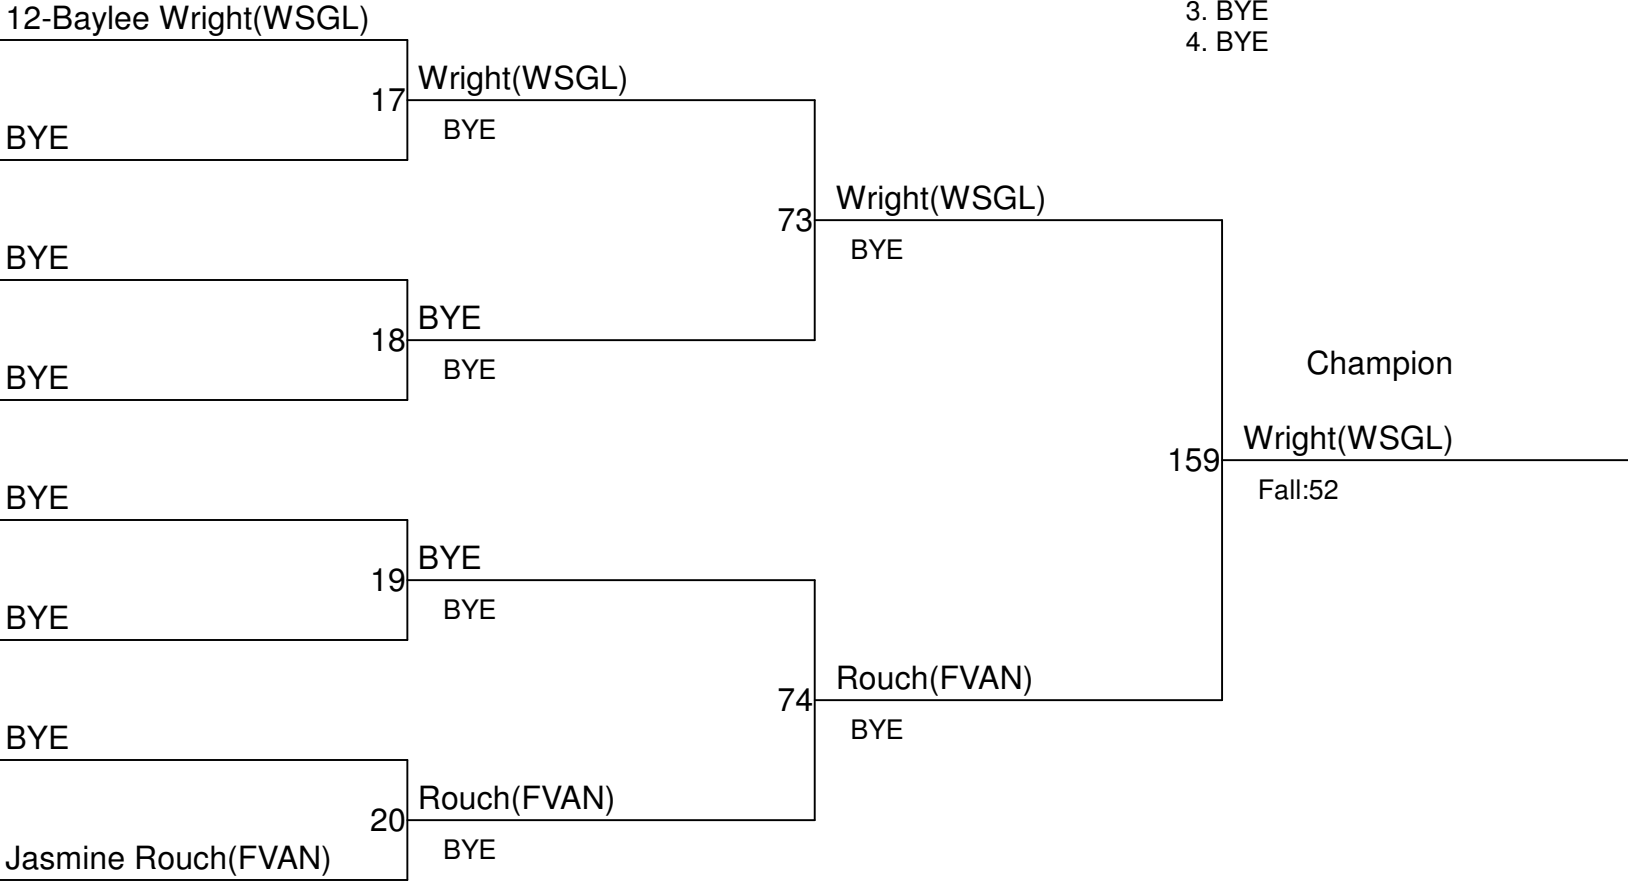

6th Annual Girls Clark County Championships

Weight Class : **120**

1. 12-Baylee Wright(WSGL)
2. Jasmine Rouch(FVAN)
3. BYE
4. BYE