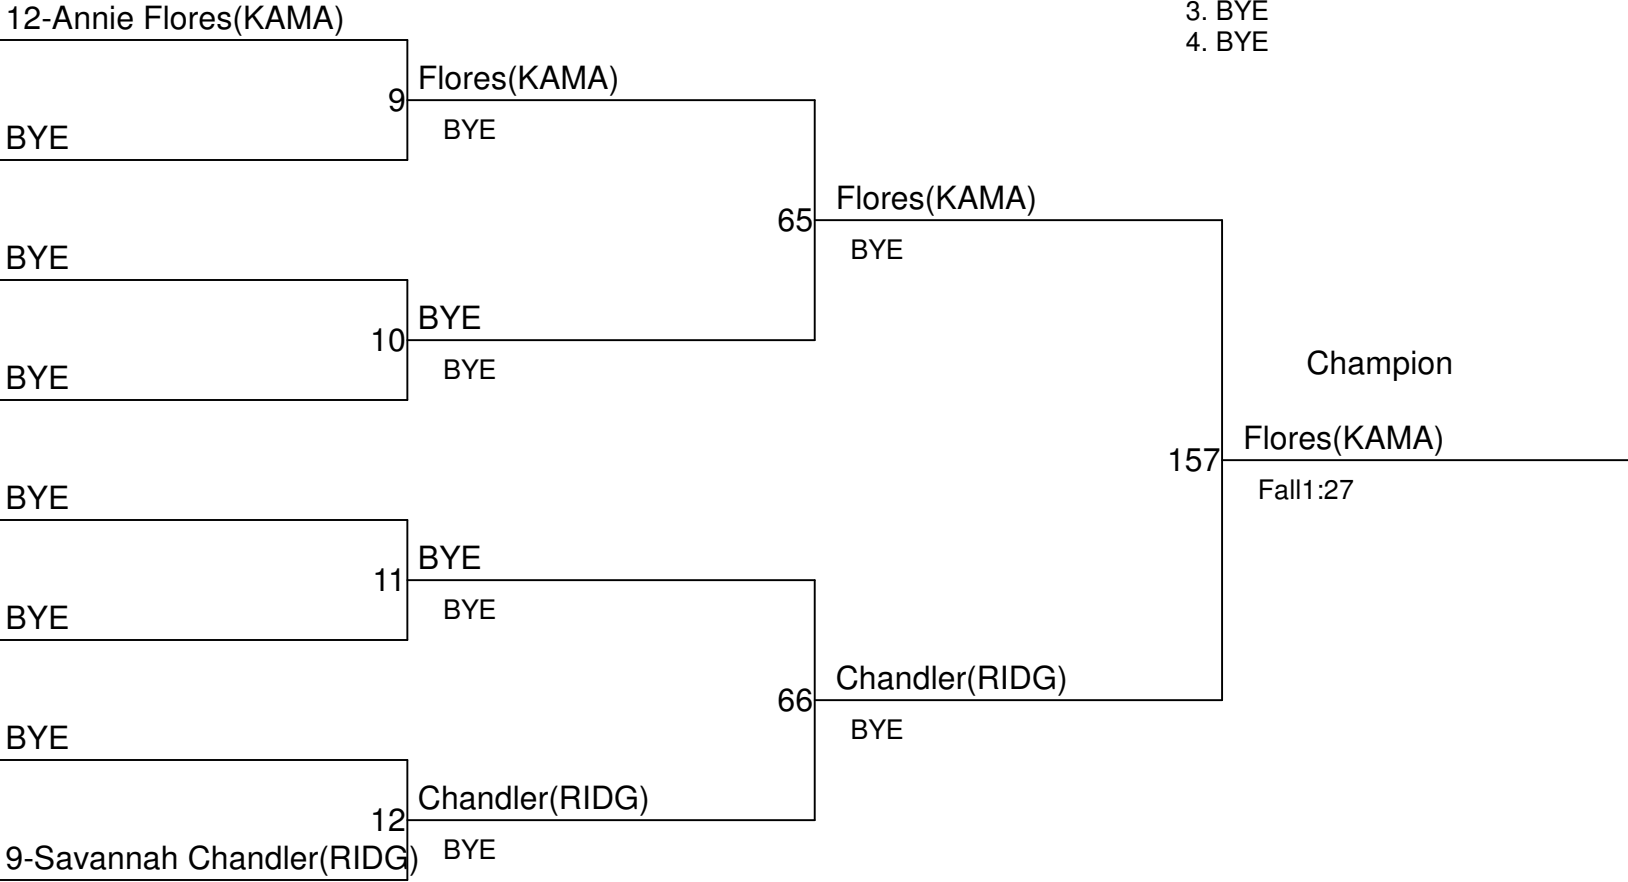

6th Annual Girls Clark County Championships

Weight Class : **100**

- 1. 10-Samantha Eakins(WSGL)+
- 2. BYE
- 3. BYE
- 4. BYE

10-Samantha Eakins(WSGL)+

6th Annual Girls Clark County Championships

Weight Class : **105**

1. 10-Hikaru Abe(SKVW)
2. 9-Sarah-Ann Oster(WSGL)
3. Sydni Ruse (CAMA)
4. BYE

10-Hikaru Abe(SKVW)

Champion
Abe(SKVW)
Fall:45

Sydni Ruse (CAMA)

Third
Sydni Ruse (CAMA)
BYE

6th Annual Girls Clark County Championships

Weight Class : **110**

- 1. 12-Annie Flores(KAMA)
- 2. 9-Savannah Chandler(RIDG)
- 3. BYE
- 4. BYE

6th Annual Girls Clark County Championships

Weight Class : **115**

- 1. 10-Makenna Speed(KAMA)
- 2. 12-Julian Reynolds(UNON)
- 3. 9-Jenna Beaver(WSGL)
- 4. BYE