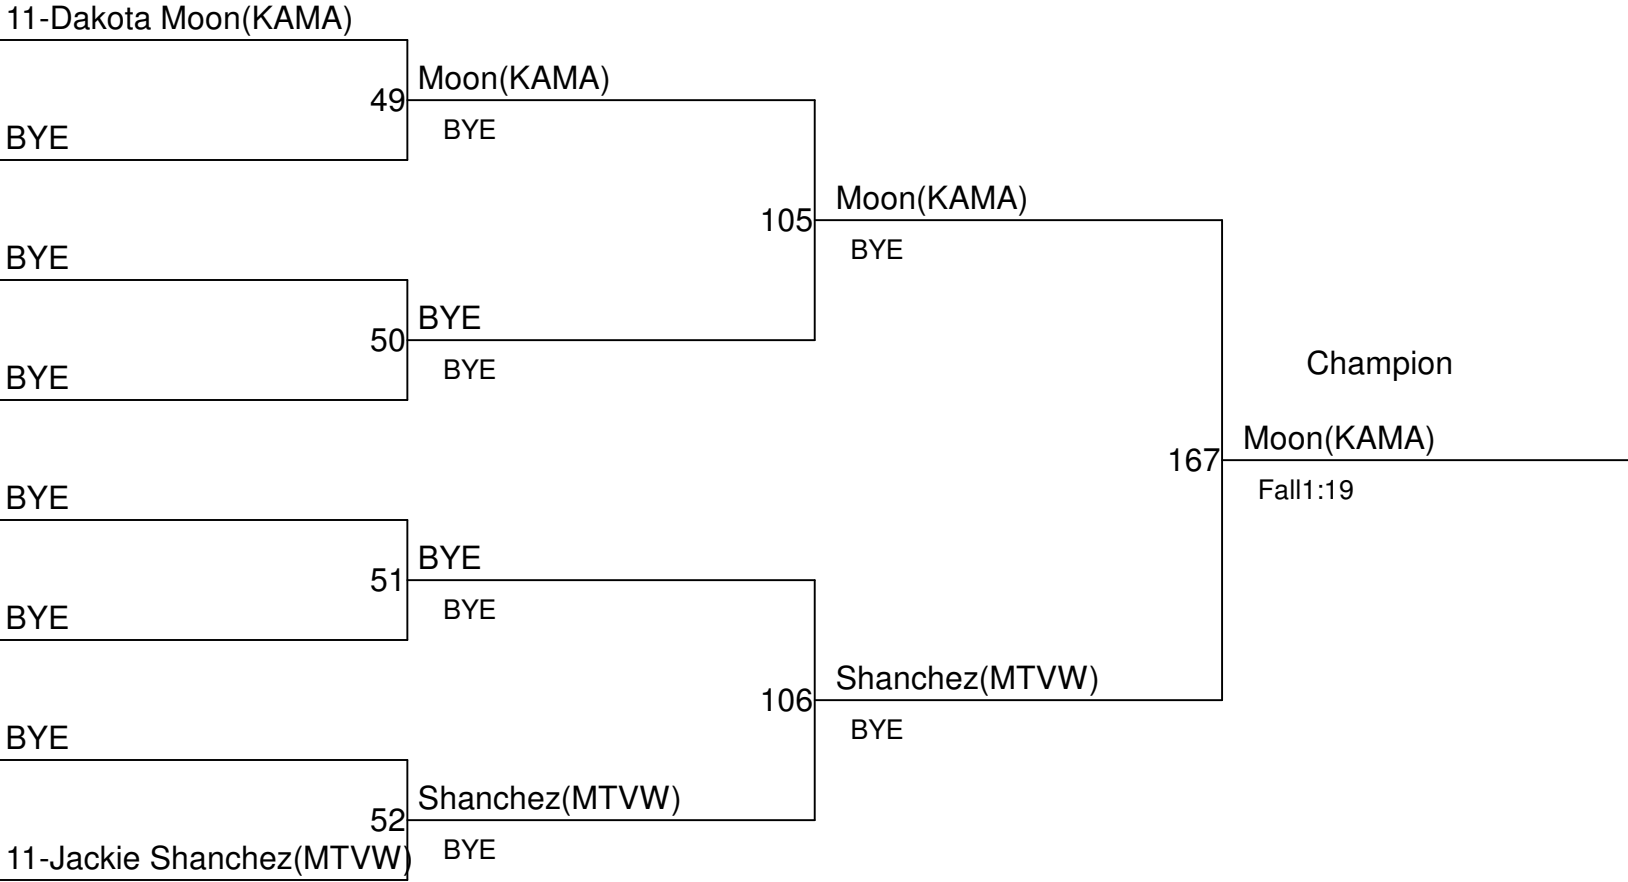

6th Annual Girls Clark County Championships

Weight Class : **190**

1. 11-Dakota Moon(KAMA)
2. 11-Jackie Sanchez(MTVW)