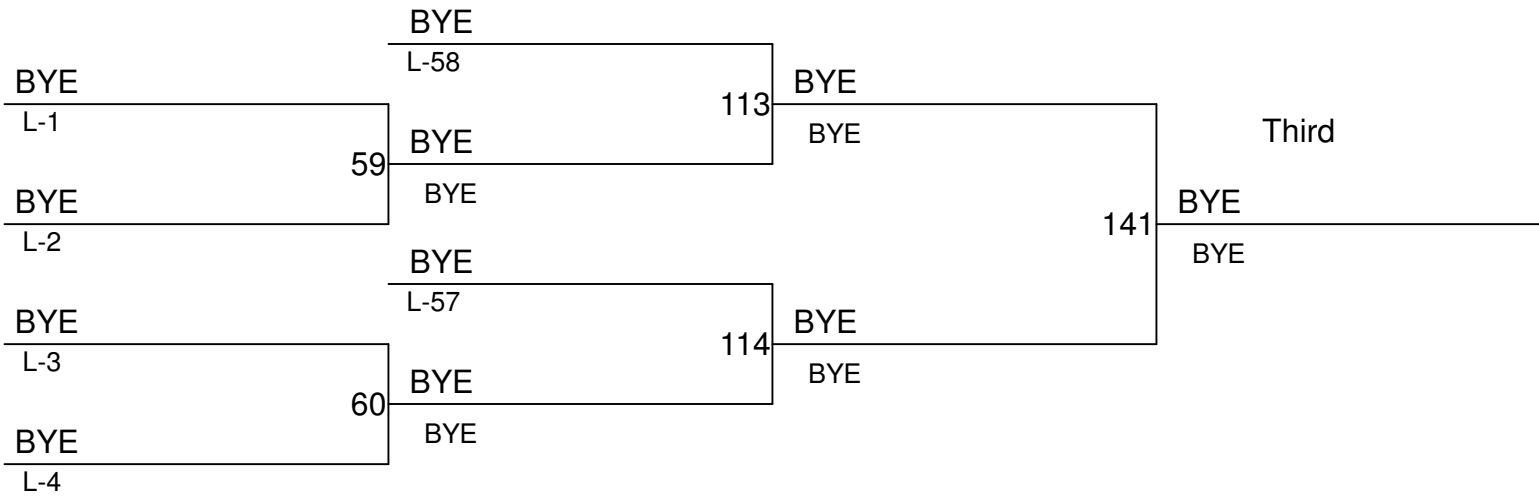

6th Annual Girls Clark County Championships

Weight Class : **100**

- 1. 10-Samantha Eakins(WSGL)+
- 2. BYE
- 3. BYE
- 4. BYE

10-Samantha Eakins(WSGL)+

6th Annual Girls Clark County Championships

Weight Class : **105**