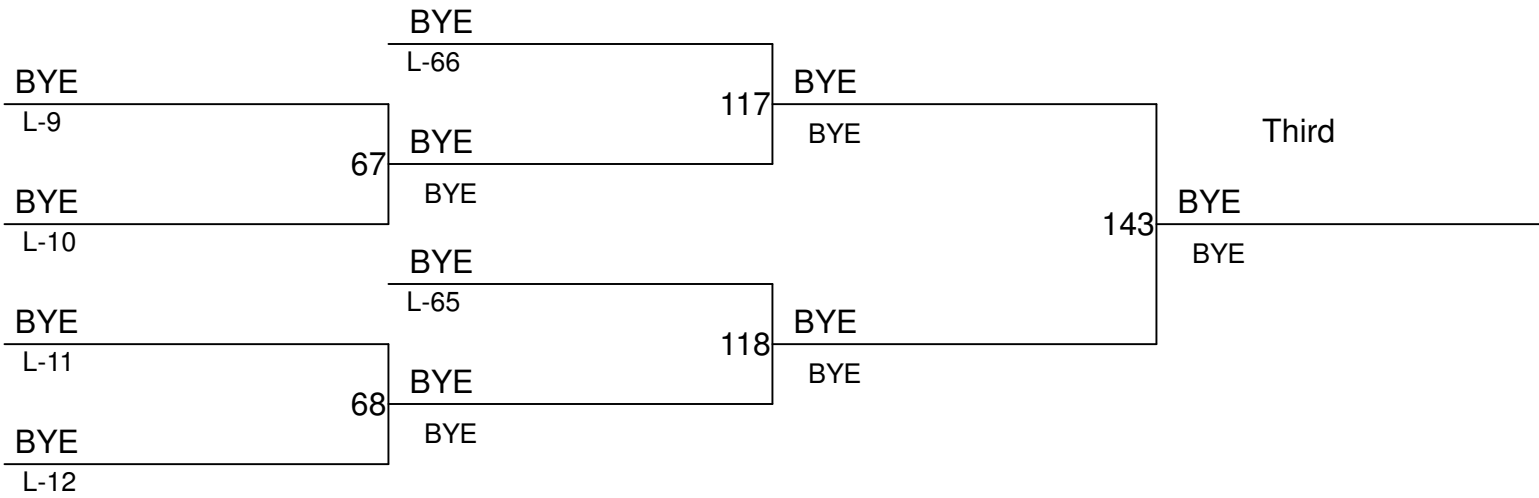

6th Annual Girls Clark County Championships

Weight Class : **110**

1. 12-Annie Flores(KAMA)
2. 9-Savannah Chandler(RIDG)
3. BYE
4. BYE