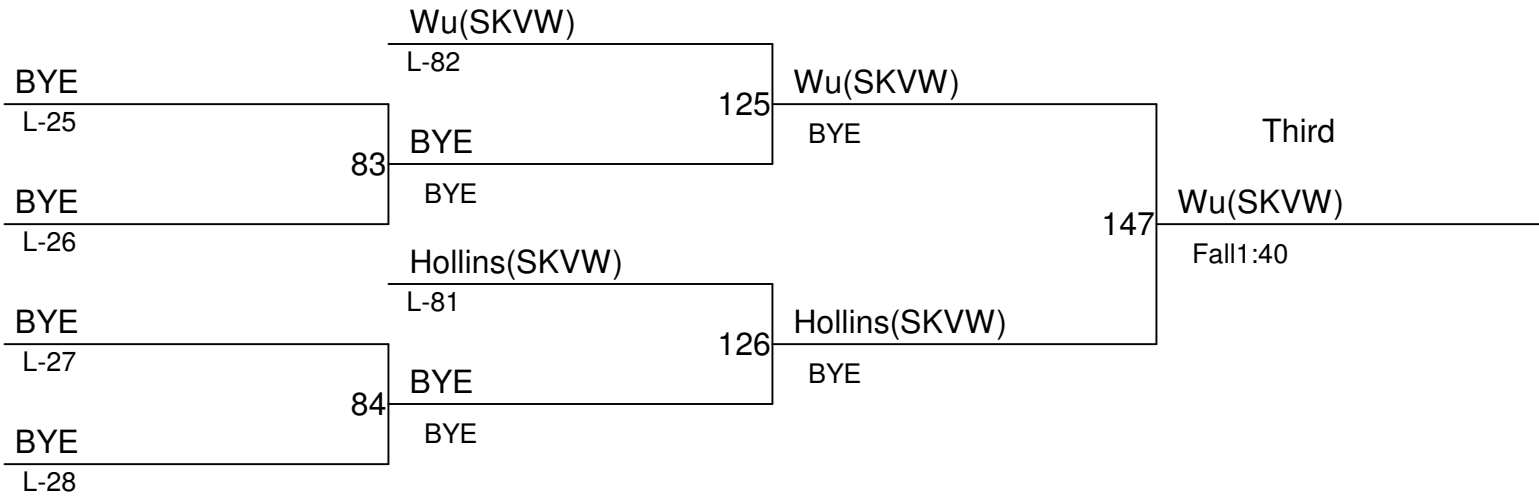

6th Annual Girls Clark County Championships

Weight Class : **130**

1. 11-Sierra Joner(BGND)
2. 11-Signe Zacho(WSGL)
3. 9-Jessica Wu(SKVW)
4. 11-Naomie Hollins(SKVW)