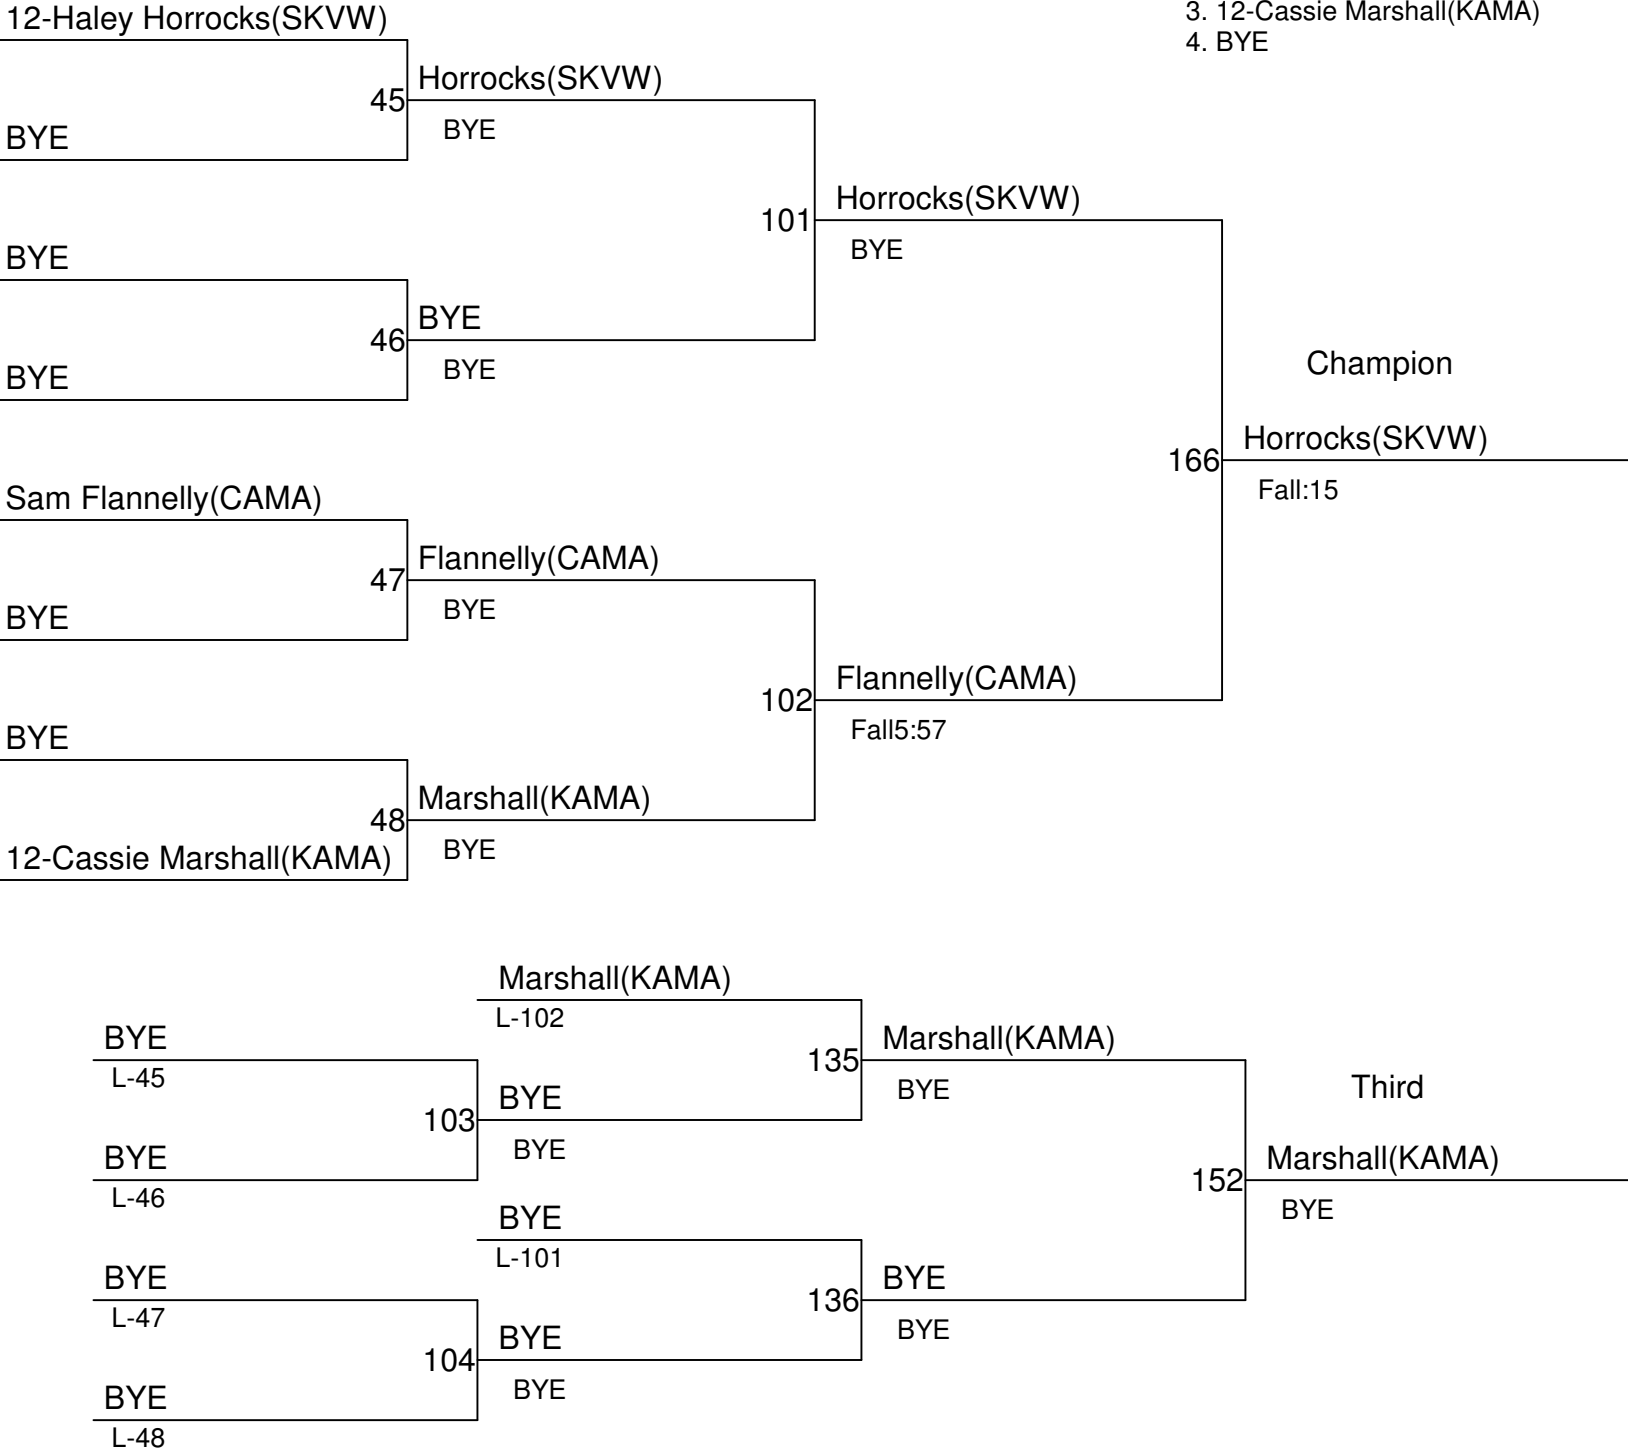

6th Annual Girls Clark County Championships

Weight Class : **170**

1. 12-Haley Horrocks(SKVW)
2. Sam Flannelly(CAMA)
3. 12-Cassie Marshall(KAMA)
4. BYE