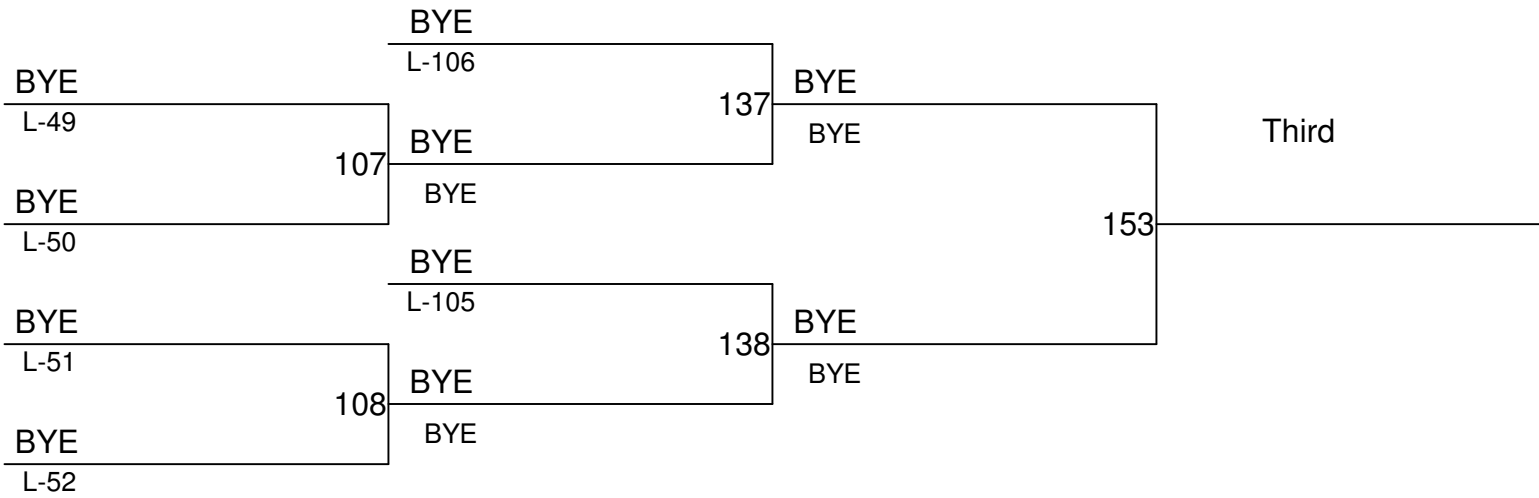

6th Annual Girls Clark County Championships

Weight Class : **190**

1. 11-Dakota Moon(KAMA)
2. 11-Jackie Sanchez(MTVW)