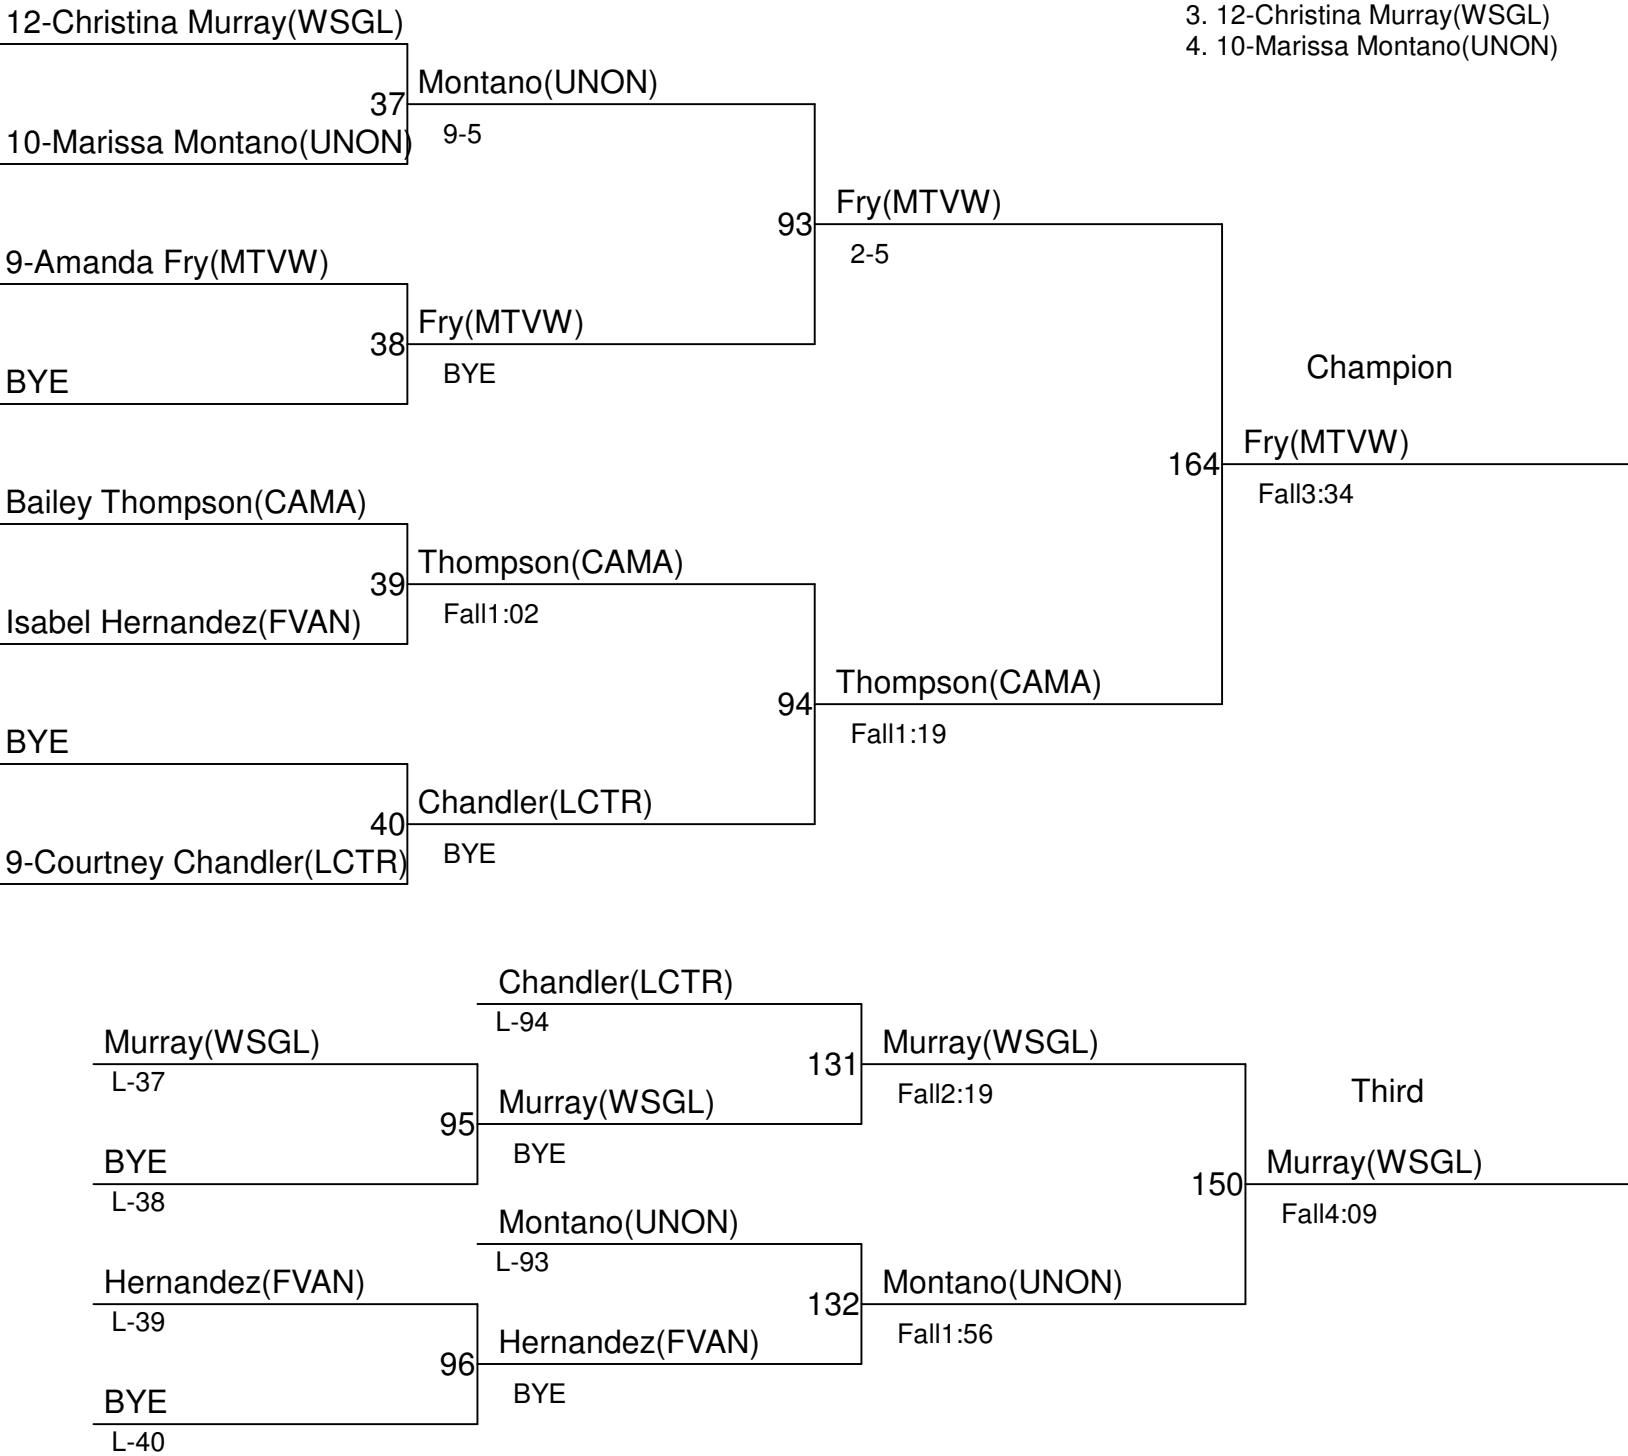

149

130

6th Annual Girls Clark County Championships

Weight Class : **145**

1. 9-Amanda Fry(MTVW)
2. Bailey Thompson(CAMA)
3. 12-Christina Murray(WSGL)
4. 10-Marissa Montano(UNON)

6th Annual Girls Clark County Championships