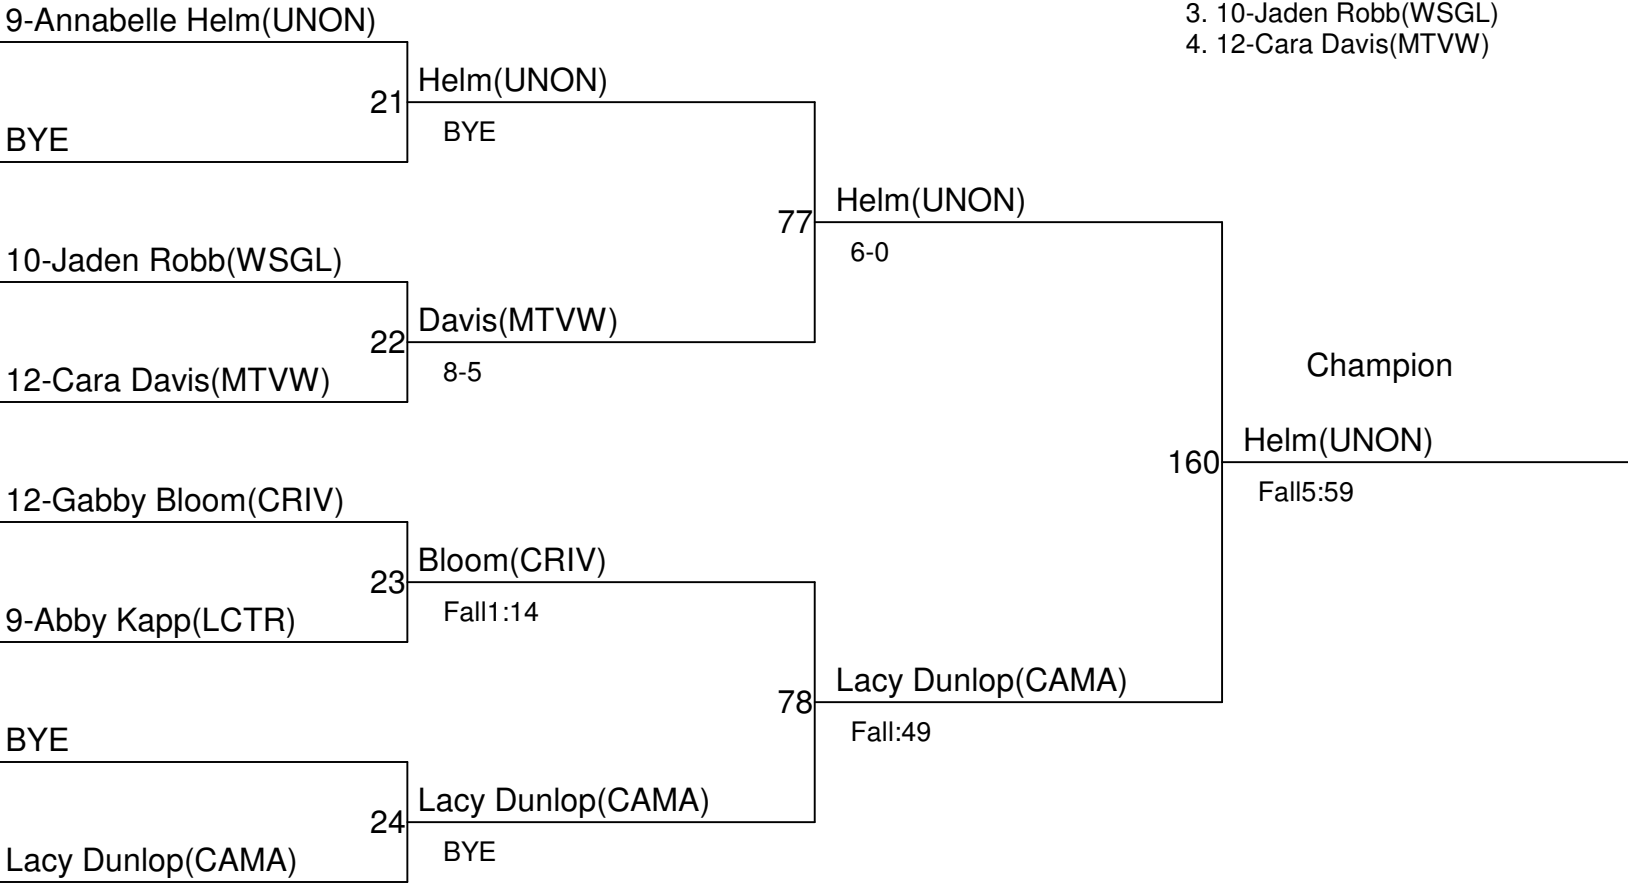

L-16

BYE

6th Annual Girls Clark County Championships

Weight Class : **120**

1. 12-Baylee Wright(WSGL)
2. Jasmine Rouch(FVAN)
3. BYE
4. BYE

6th Annual Girls Clark County Championships

Weight Class : **125**

- 1. 9-Annabelle Helm(UNON)
- 2. Lacy Dunlop(CAMA)
- 3. 10-Jaden Robb(WSGL)
- 4. 12-Cara Davis(MTVW)