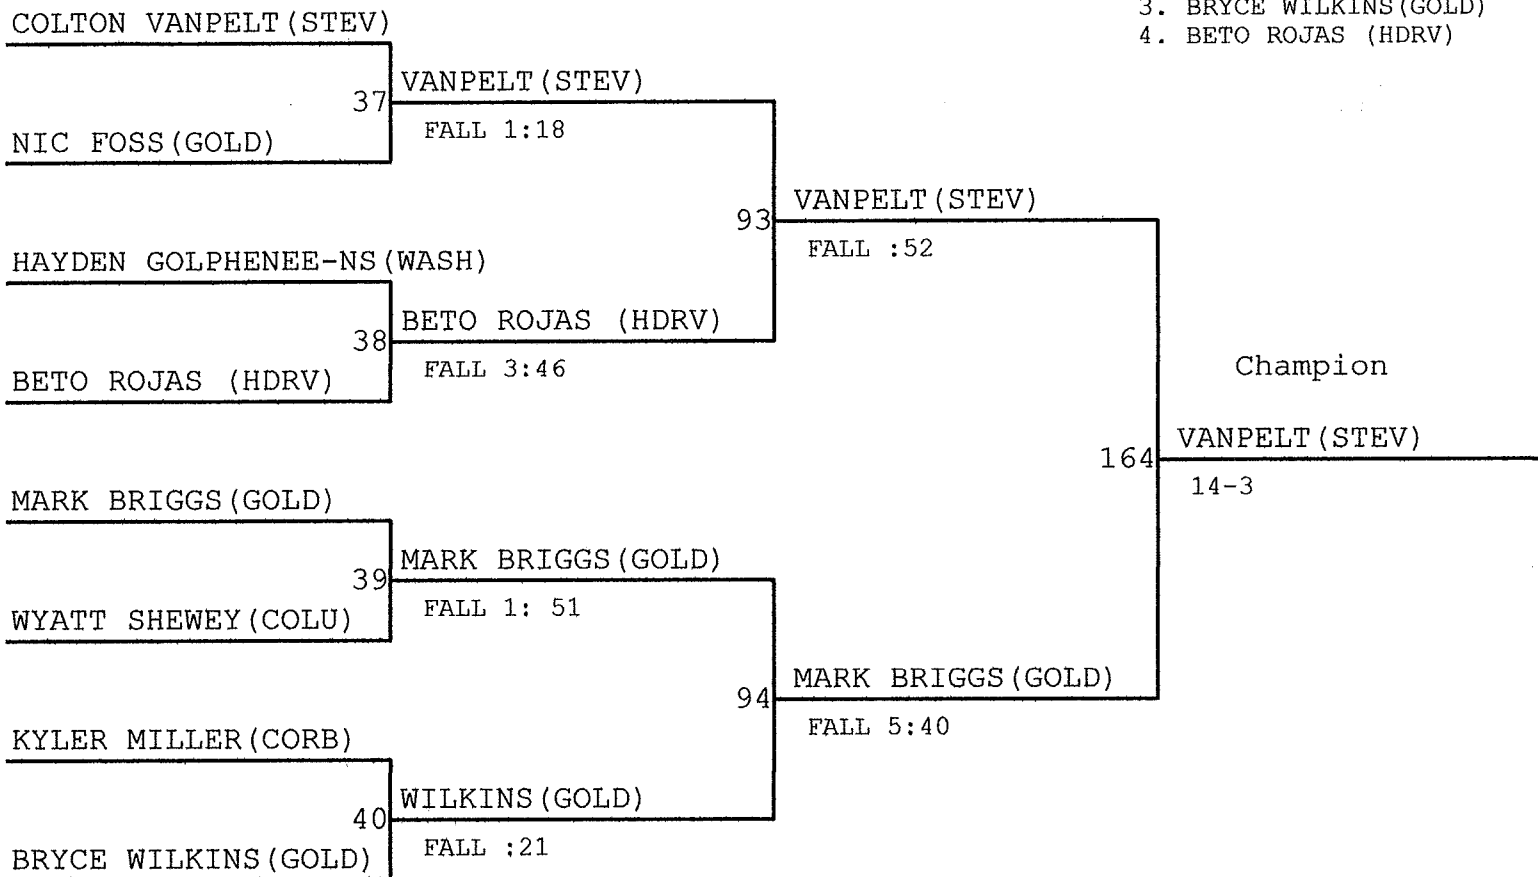

FALL 3:26

MCBEAN (GOLD)

L-28

COLUMBIA GORGE INVITATIONAL

Weight Class : 152

1. JUNIOR MANZO (HDRV)
2. TAYLOR LEIFSEN (WASH)
3. CHRIS MILLWARD (CSRK)
4. BRYCE LAWRENCE (RDGF)

COLUMBIA GORGE INVITATIONAL

Weight Class : 160

1. MICHAEL HICKEY (WASH)
2. JOSHUA SOKOLOWSKI (RDGF)
3. LEROY MILLER (GOLD)
4. NOAH RICHART (STEV)

COLUMBIA GORGE INVITATIONAL

Weight Class : 170

1. COLTON VANPELT (STEV)
2. MARK BRIGGS (GOLD)
3. BRYCE WILKINS (GOLD)
4. BETO ROJAS (HDRV)