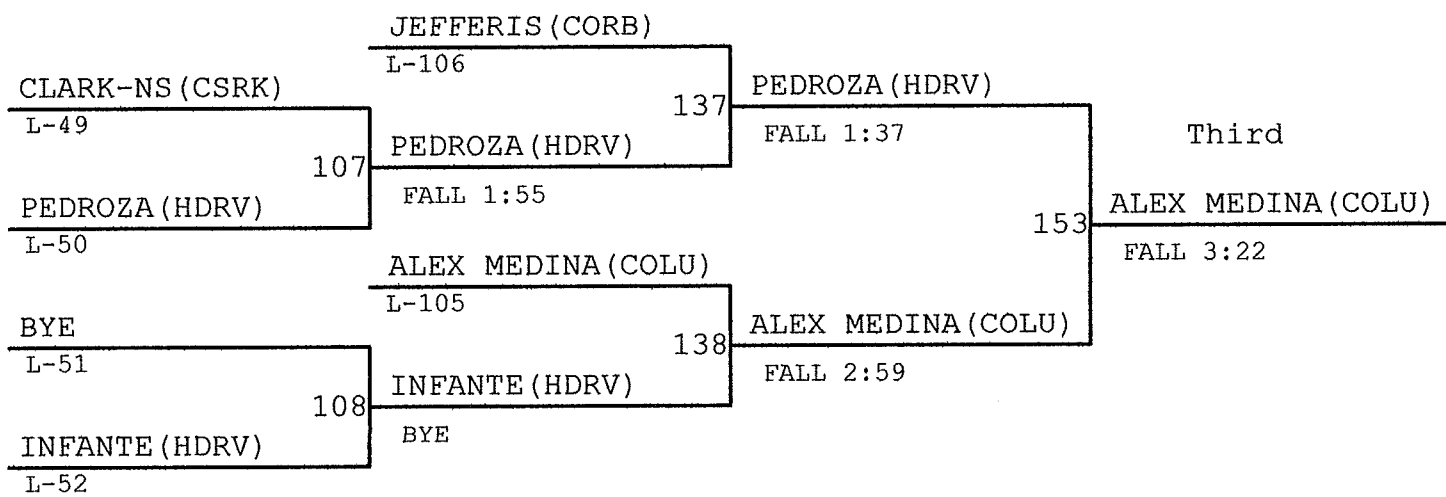

COLUMBIA GORGE INVITATIONAL

Weight Class : 220

1. CAMERON READ (GOLD)
2. ERIC BAKER (CSRK)
3. ALEX MEDINA (COLU)
4. ALEX PEDROZA (HDRV)