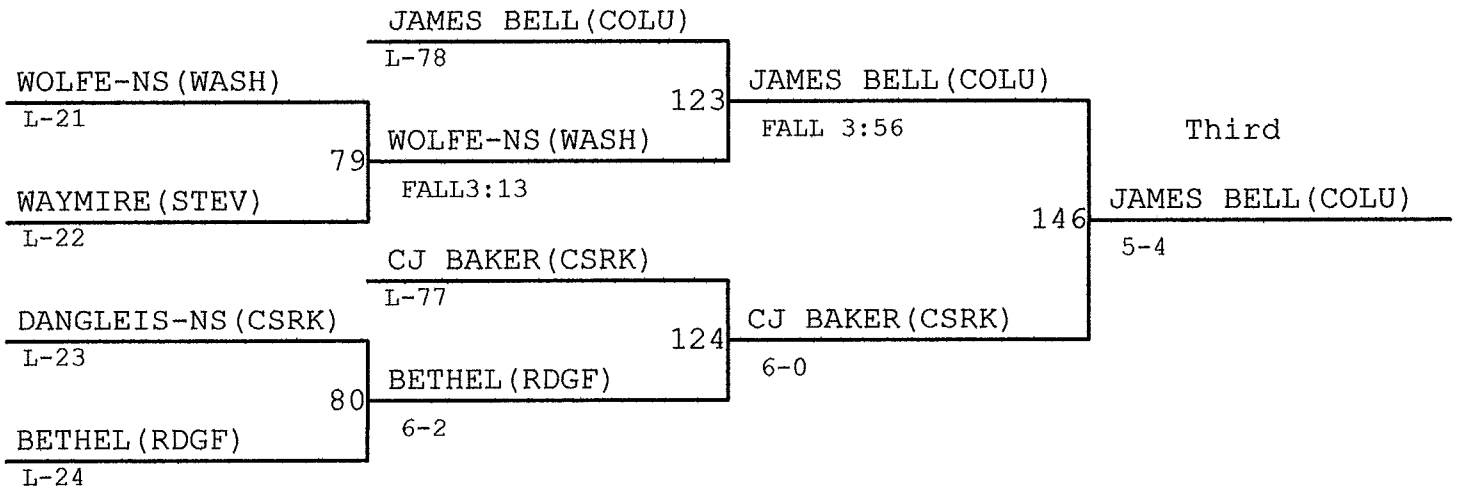

COLUMBIA GORGE INVITATIONAL

Weight Class : 132

1. JASON SHANER (HDRV)
2. CODY MILER (STEV)
3. ALEX LANGDON (CSRK)
4. FLETCHER ANDREWS (COLU)

COLUMBIA GORGE INVITATIONAL

Weight Class : 138

1. JERRY MEALEY (CORB)
2. TANNER LEES (WASH)
3. JAMES BELL (COLU)
4. CJ BAKER (CSRK)