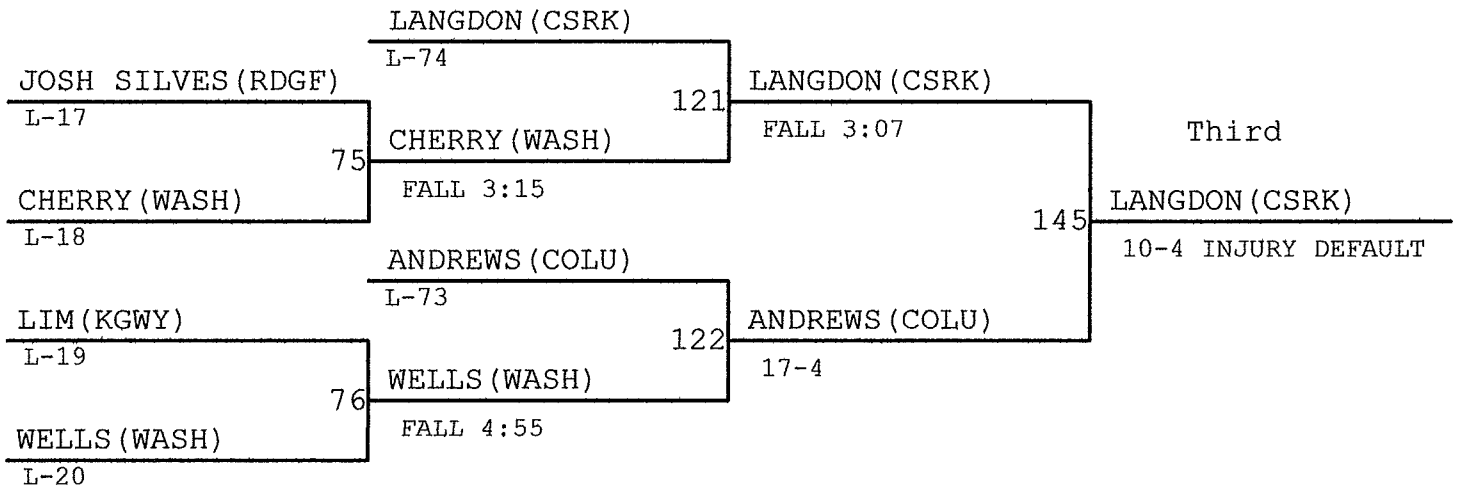

COLUMBIA GORGE INVITATIONAL

Weight Class : 132

1. JASON SHANER (HDRV)
2. CODY MILER (STEV)
3. ALEX LANGDON (CSRK)
4. FLETCHER ANDREWS (COLU)