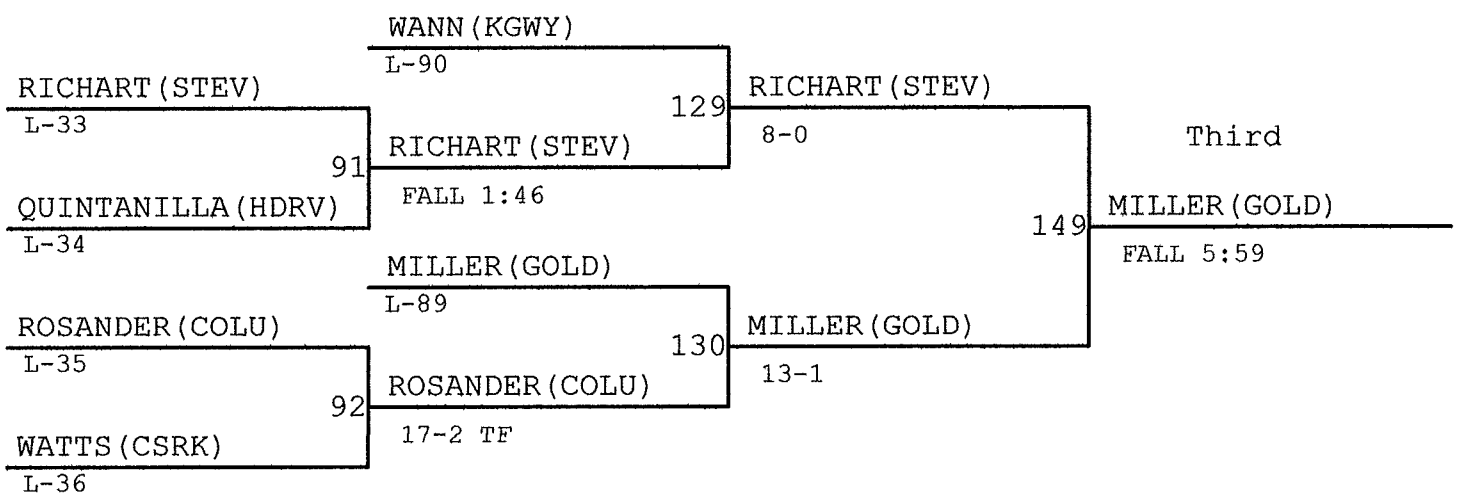

COLUMBIA GORGE INVITATIONAL

Weight Class : 160

1. MICHAEL HICKEY (WASH)
2. JOSHUA SOKOLOWSKI (RDGF)
3. LEROY MILLER (GOLD)
4. NOAH RICHART (STEV)