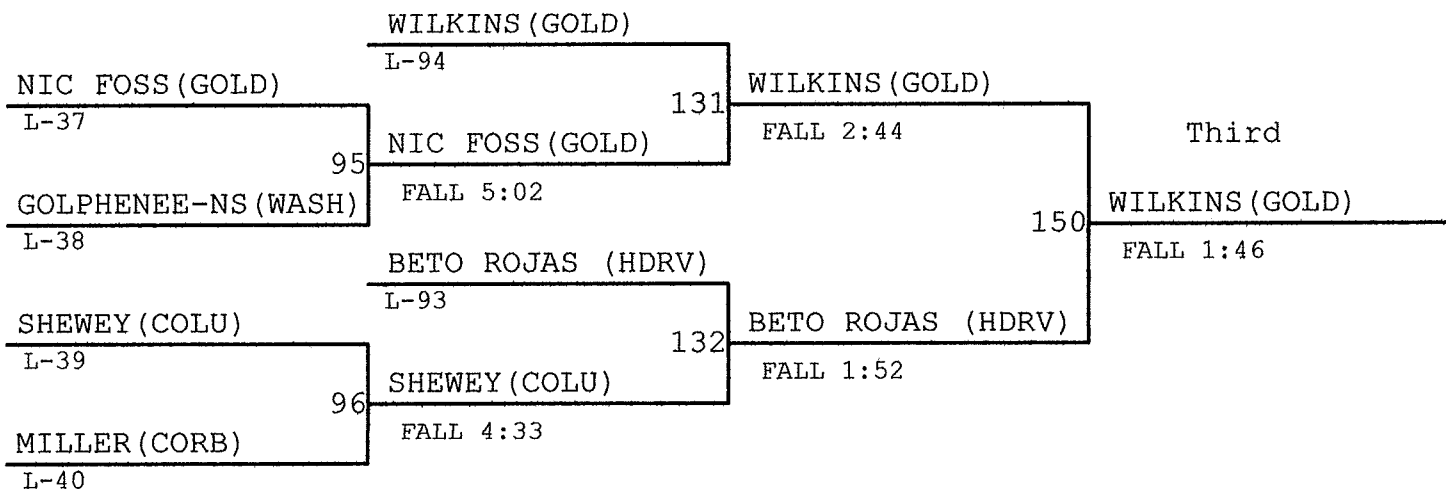

FALL 3:26

MCBEAN (GOLD)

L-28

COLUMBIA GORGE INVITATIONAL

Weight Class : 152

1. JUNIOR MANZO (HDRV)
2. TAYLOR LEIFSEN (WASH)
3. CHRIS MILLWARD (CSRK)
4. BRYCE LAWRENCE (RDGF)

COLUMBIA GORGE INVITATIONAL

Weight Class : 160

1. MICHAEL HICKEY (WASH)
2. JOSHUA SOKOLOWSKI (RDGF)
3. LEROY MILLER (GOLD)
4. NOAH RICHART (STEV)

COLUMBIA GORGE INVITATIONAL

Weight Class : 170

1. COLTON VANPELT (STEV)
2. MARK BRIGGS (GOLD)
3. BRYCE WILKINS (GOLD)
4. BETO ROJAS (HDRV)