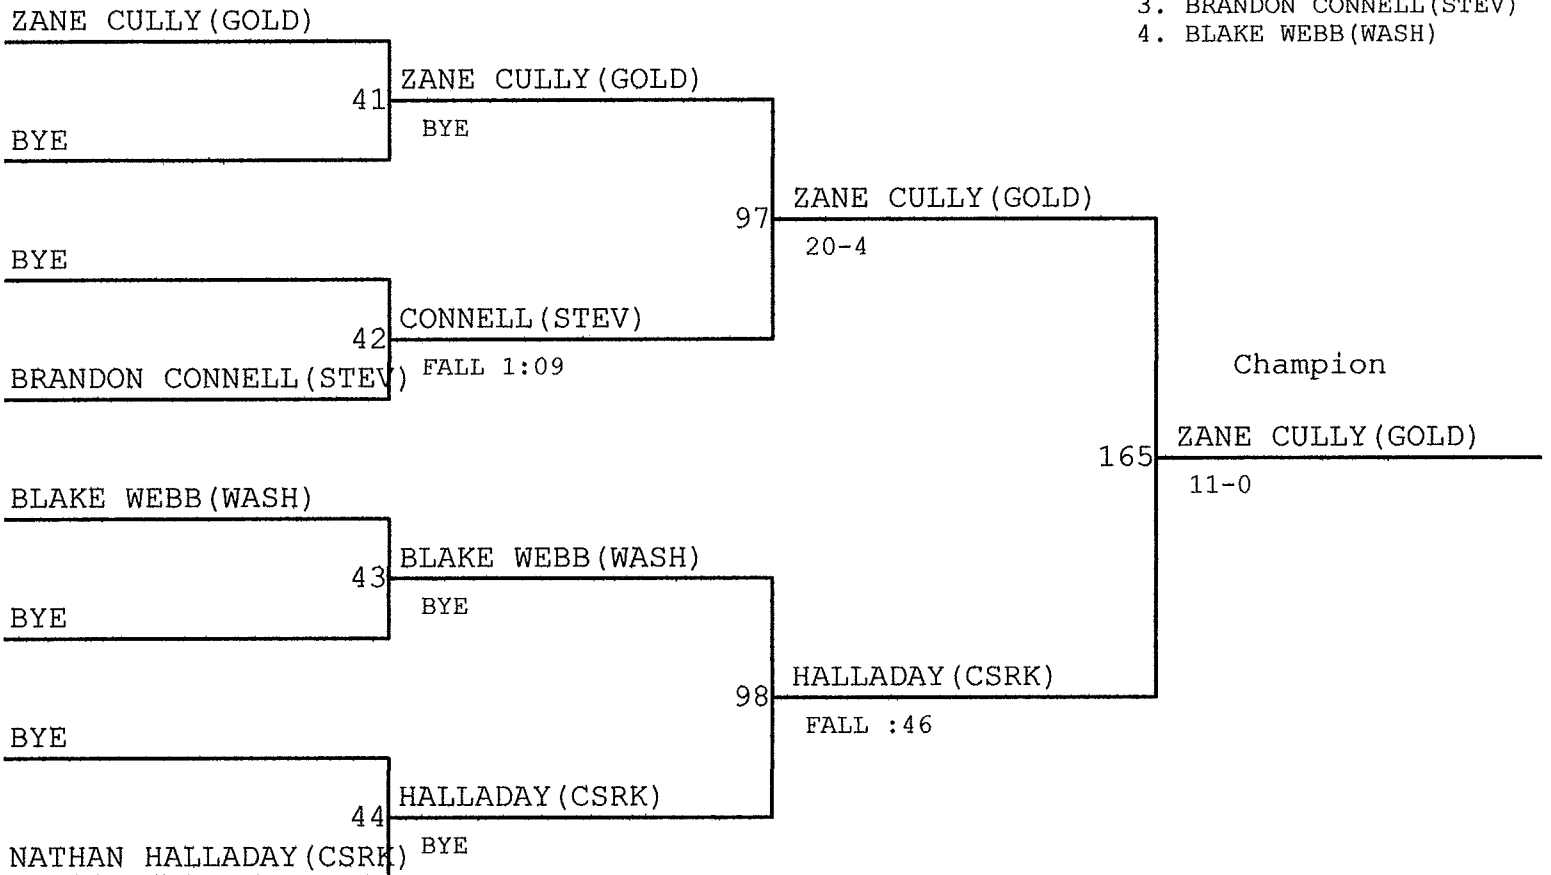

COLUMBIA GORGE INVITATIONAL

Weight Class : 182

1. ZANE CULLY (GOLD)
2. NATHAN HALLADAY (CSRK)
3. BRANDON CONNELL (STEV)
4. BLAKE WEBB (WASH)