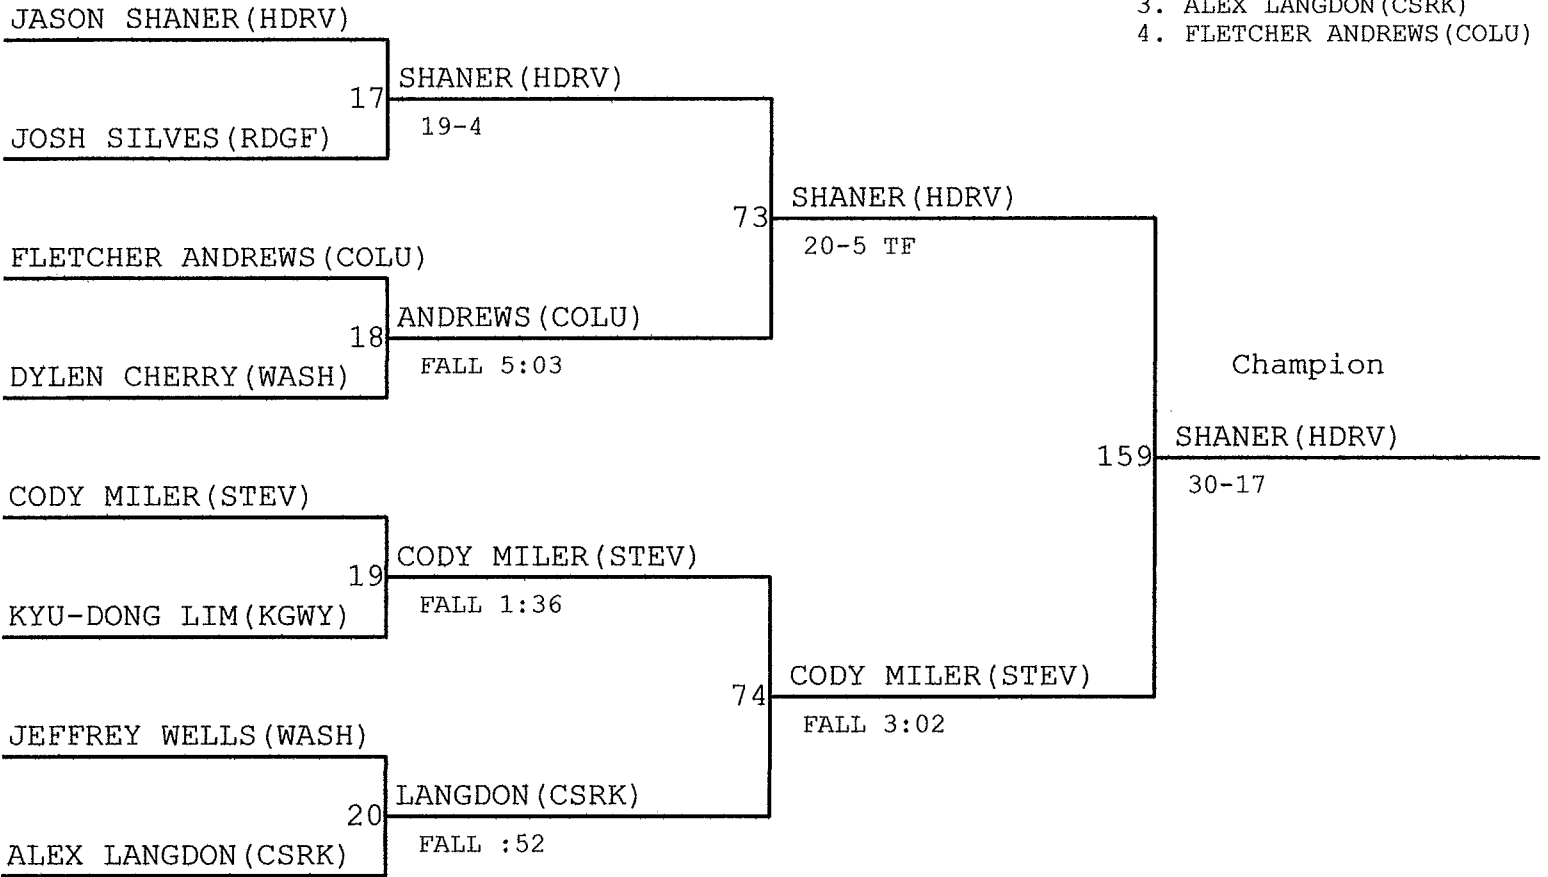

COLUMBIA GORGE INVITATIONAL

Weight Class : 132

1. JASON SHANER (HDRV)
2. CODY MILER (STEV)
3. ALEX LANGDON (CSRK)
4. FLETCHER ANDREWS (COLU)