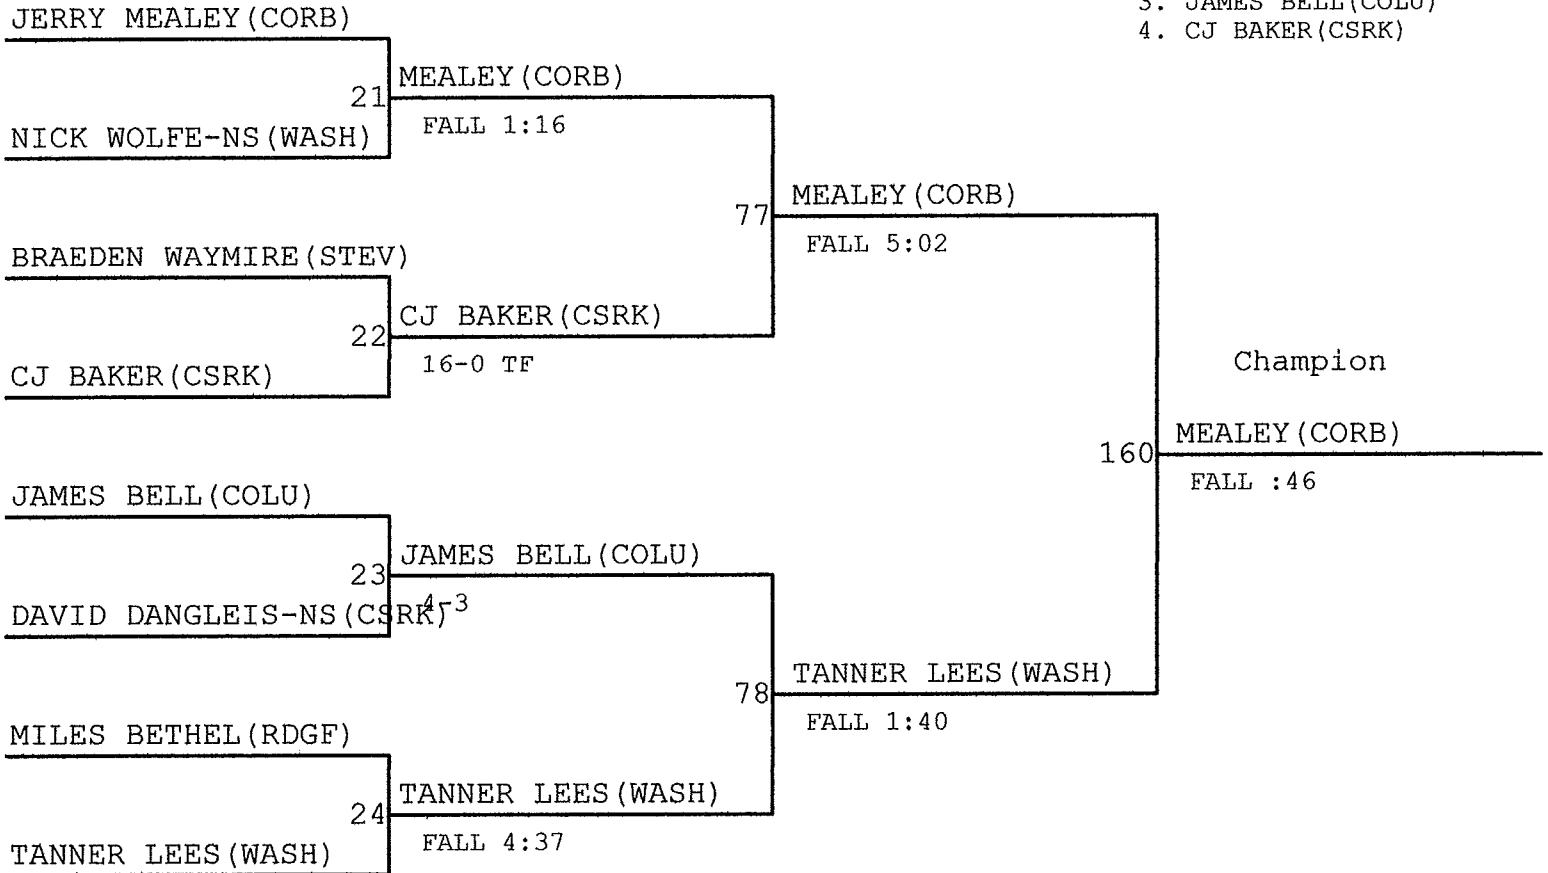

COLUMBIA GORGE INVITATIONAL

Weight Class : 132

1. JASON SHANER (HDRV)
2. CODY MILER (STEV)
3. ALEX LANGDON (CSRK)
4. FLETCHER ANDREWS (COLU)

COLUMBIA GORGE INVITATIONAL

Weight Class : 138

1. JERRY MEALEY (CORB)
2. TANNER LEES (WASH)
3. JAMES BELL (COLU)
4. CJ BAKER (CSRK)