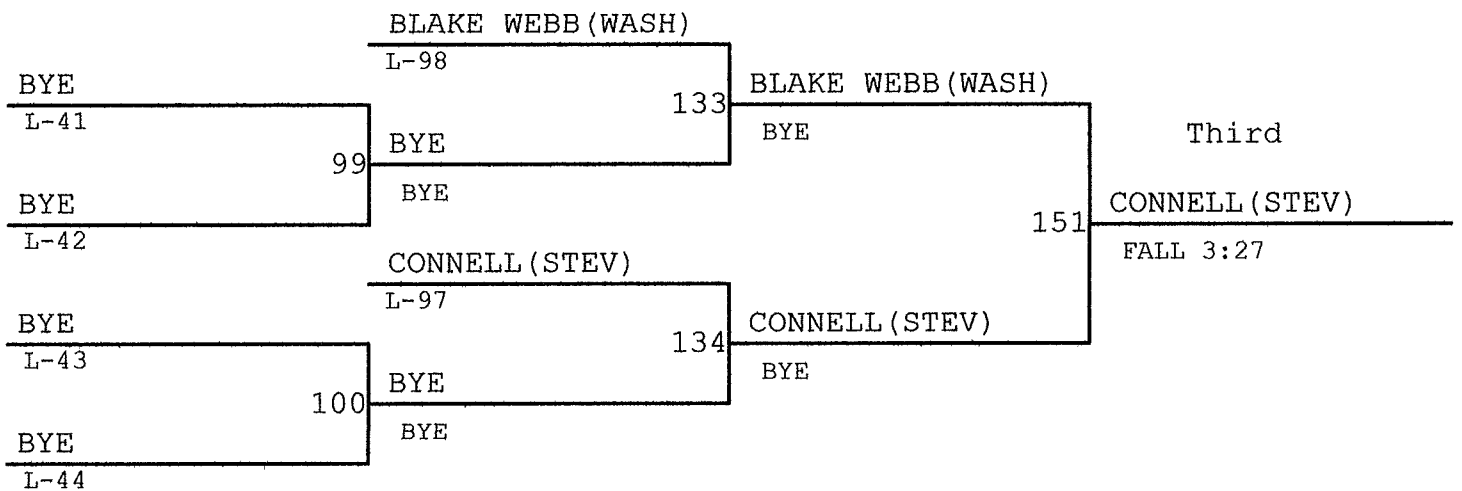

COLUMBIA GORGE INVITATIONAL

Weight Class : 182

1. ZANE CULLY (GOLD)
2. NATHAN HALLADAY (CSRK)
3. BRANDON CONNELL (STEV)
4. BLAKE WEBB (WASH)