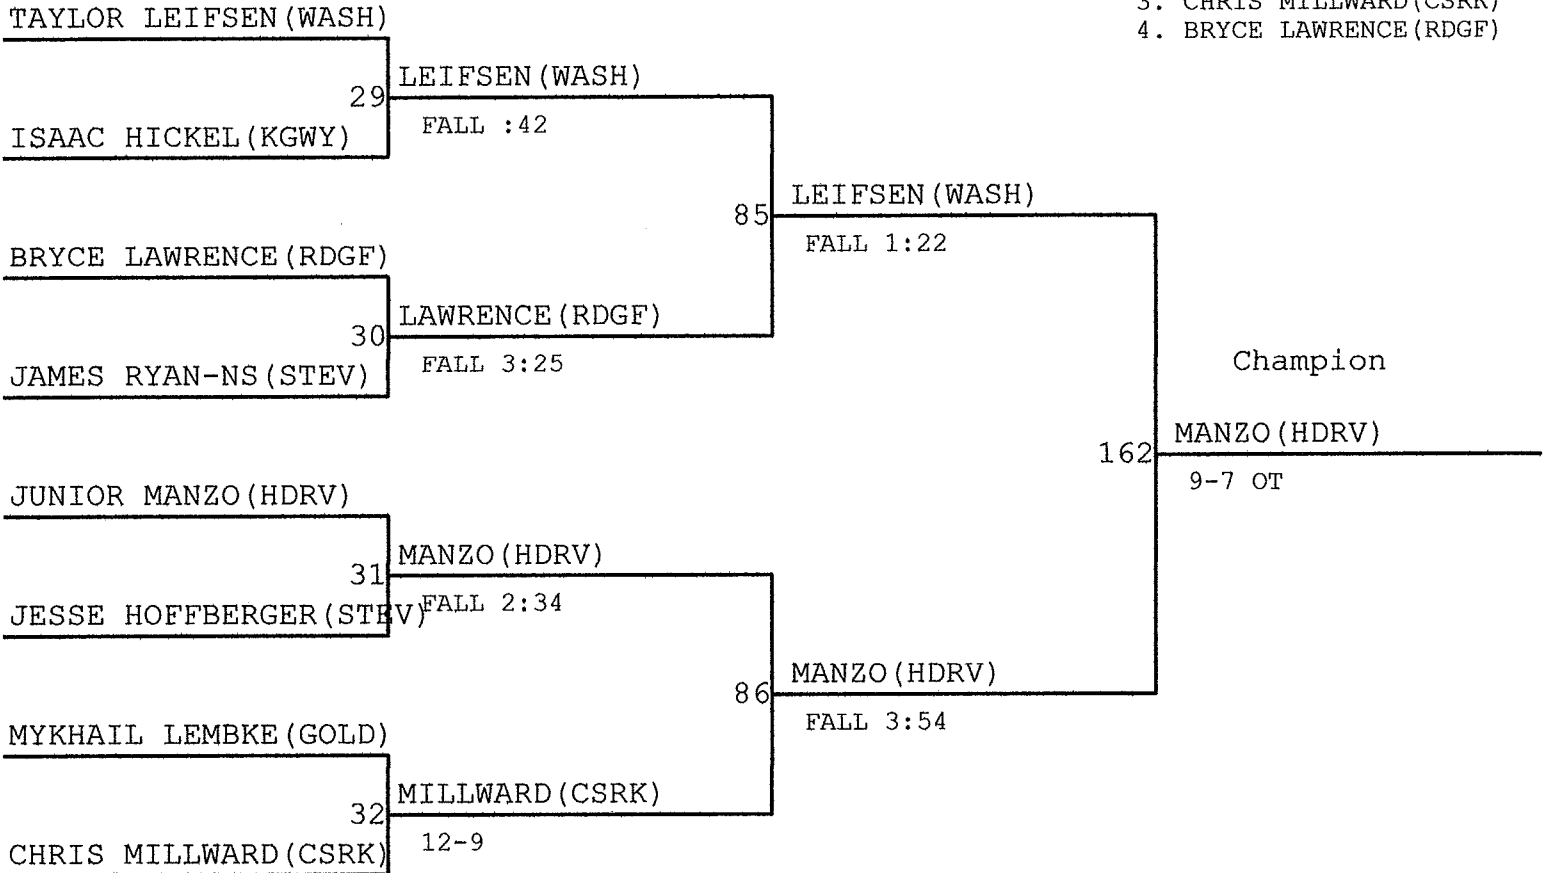

FALL 3:26

MCBEAN (GOLD)

L-28

COLUMBIA GORGE INVITATIONAL

Weight Class : 152

1. JUNIOR MANZO (HDRV)
2. TAYLOR LEIFSEN (WASH)
3. CHRIS MILLWARD (CSRK)
4. BRYCE LAWRENCE (RDGF)

COLUMBIA GORGE INVITATIONAL

Weight Class : 160

1. MICHAEL HICKEY (WASH)
2. JOSHUA SOKOLOWSKI (RDGF)
3. LEROY MILLER (GOLD)
4. NOAH RICHART (STEV)

COLUMBIA GORGE INVITATIONAL

Weight Class : 170

1. COLTON VANPELT (STEV)
2. MARK BRIGGS (GOLD)
3. BRYCE WILKINS (GOLD)
4. BETO ROJAS (HDRV)