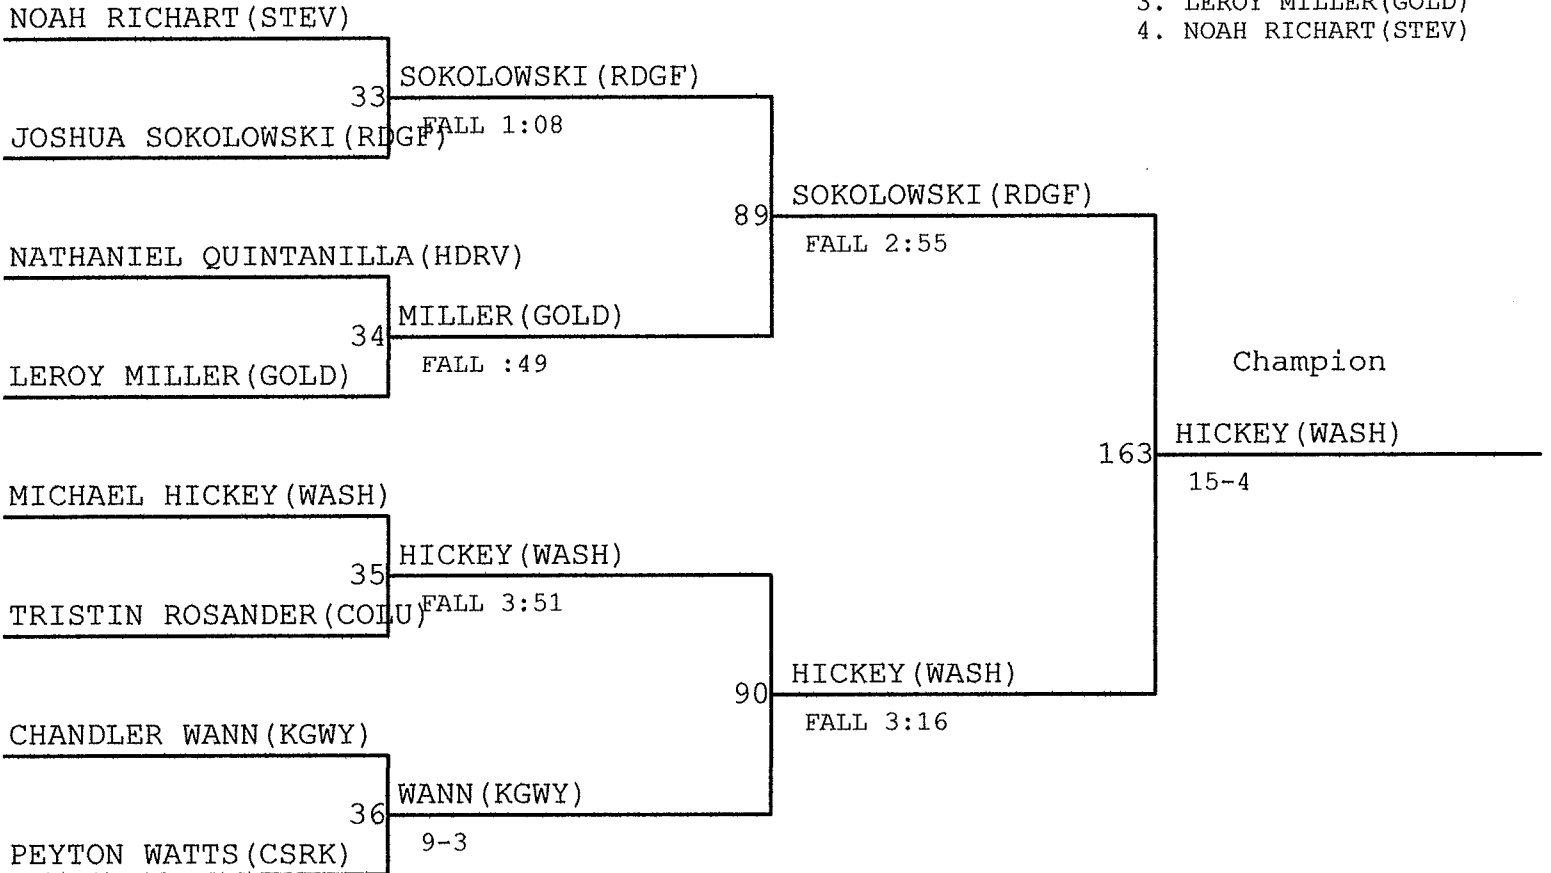

FALL 3:26

MCBEAN (GOLD)

L-28

COLUMBIA GORGE INVITATIONAL

Weight Class : 152

1. JUNIOR MANZO (HDRV)
2. TAYLOR LEIFSEN (WASH)
3. CHRIS MILLWARD (CSRK)
4. BRYCE LAWRENCE (RDGF)

COLUMBIA GORGE INVITATIONAL

Weight Class : 160

1. MICHAEL HICKEY (WASH)
2. JOSHUA SOKOLOWSKI (RDGF)
3. LEROY MILLER (GOLD)
4. NOAH RICHART (STEV)

COLUMBIA GORGE INVITATIONAL

Weight Class : 170

1. COLTON VANPELT (STEV)
2. MARK BRIGGS (GOLD)
3. BRYCE WILKINS (GOLD)
4. BETO ROJAS (HDRV)