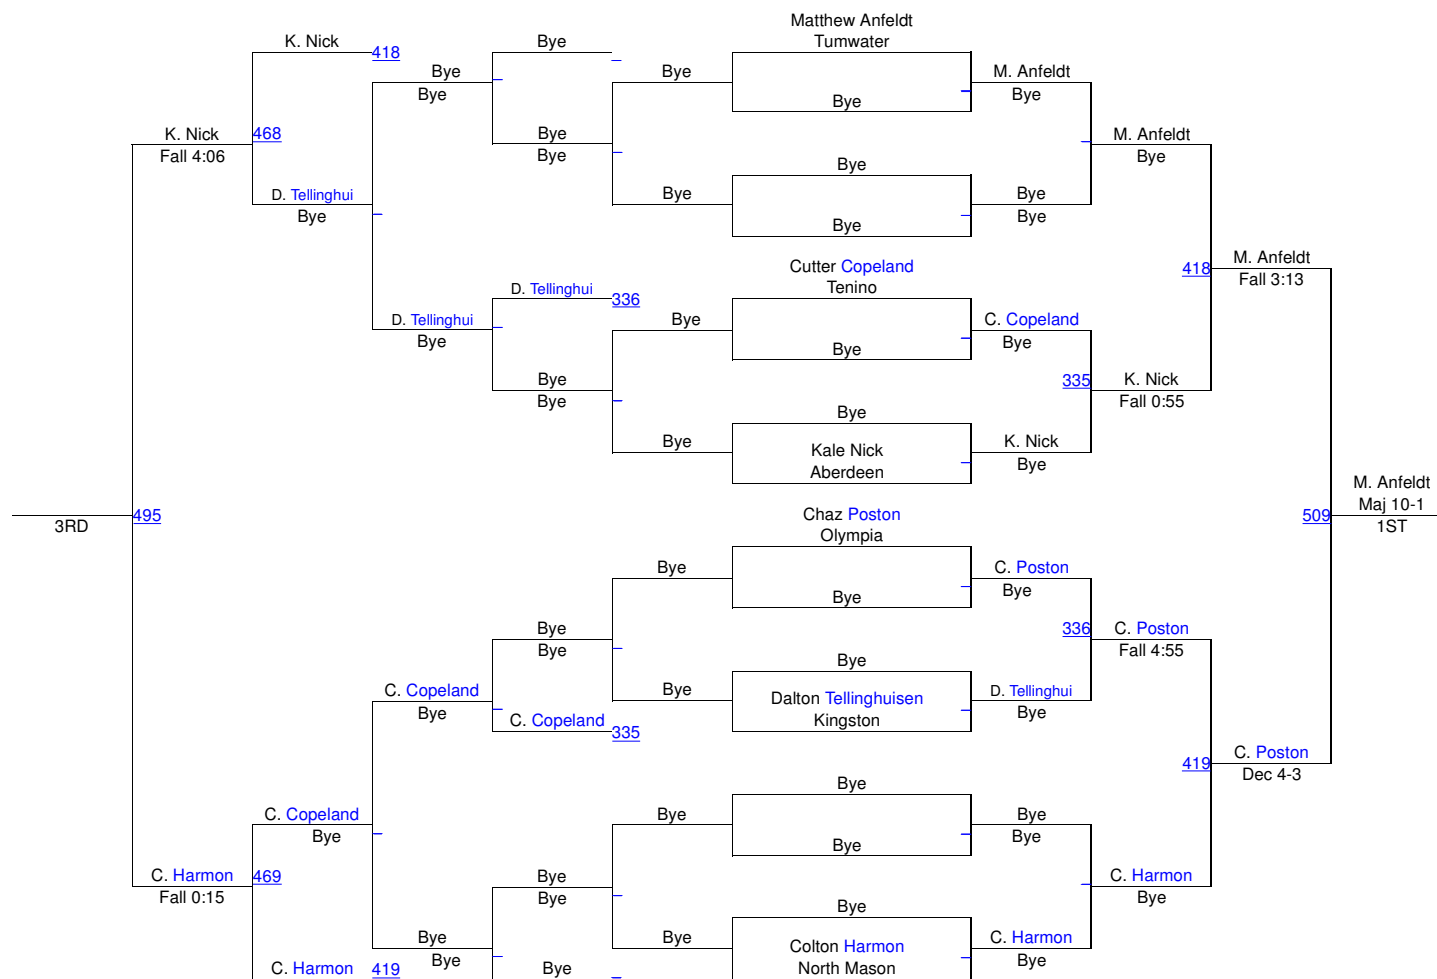

# North Mason Hawkins Memorial / Classic

## Varsity 106