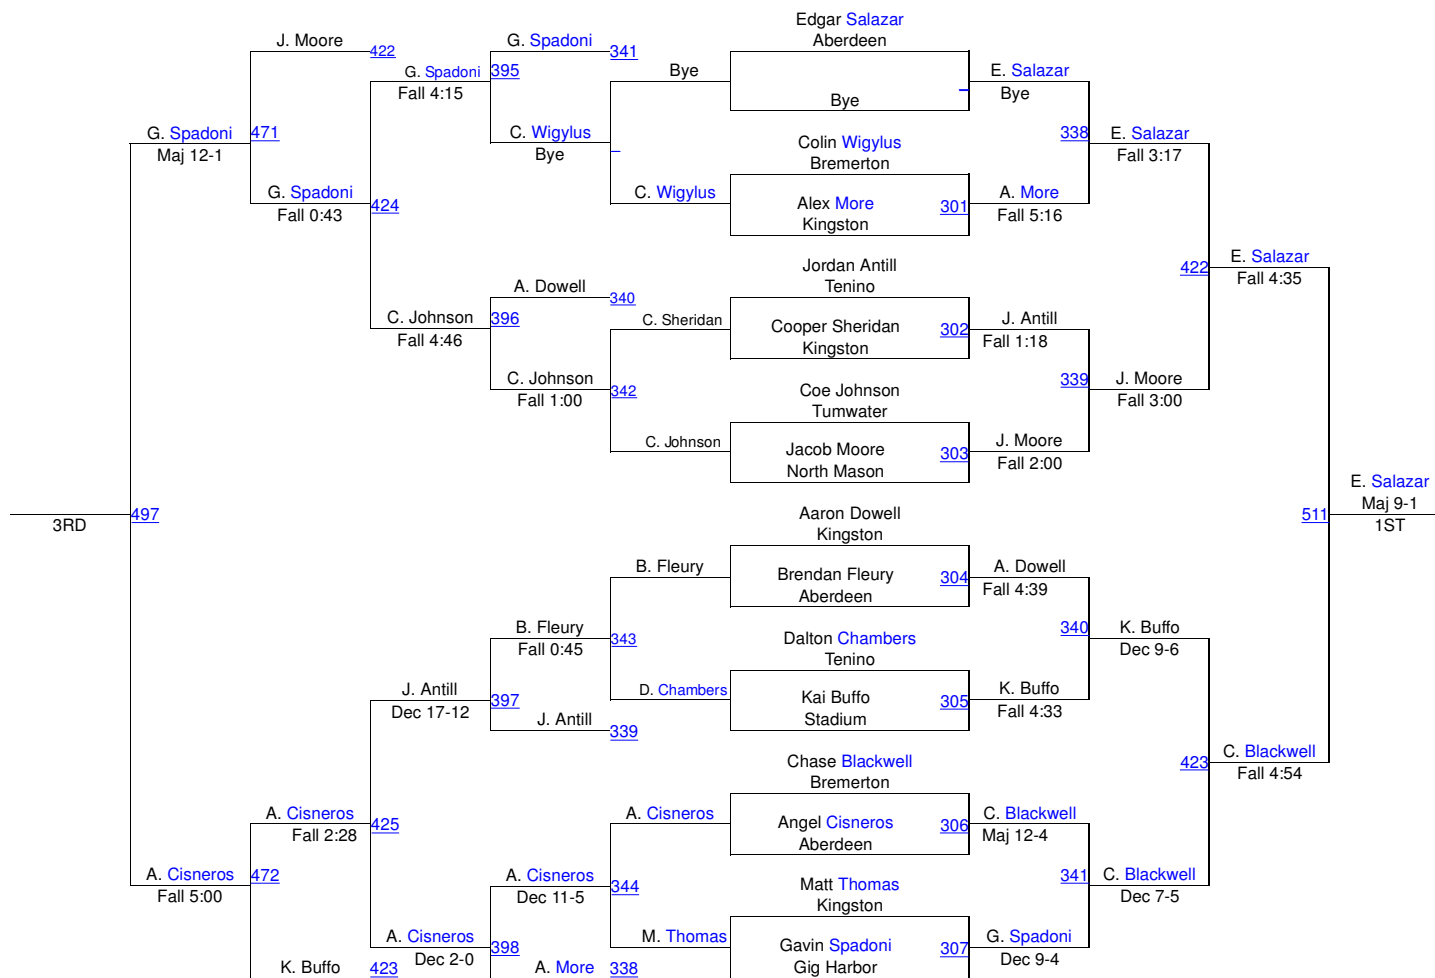

North Mason Hawkins Memorial / Classic

Varsity 120