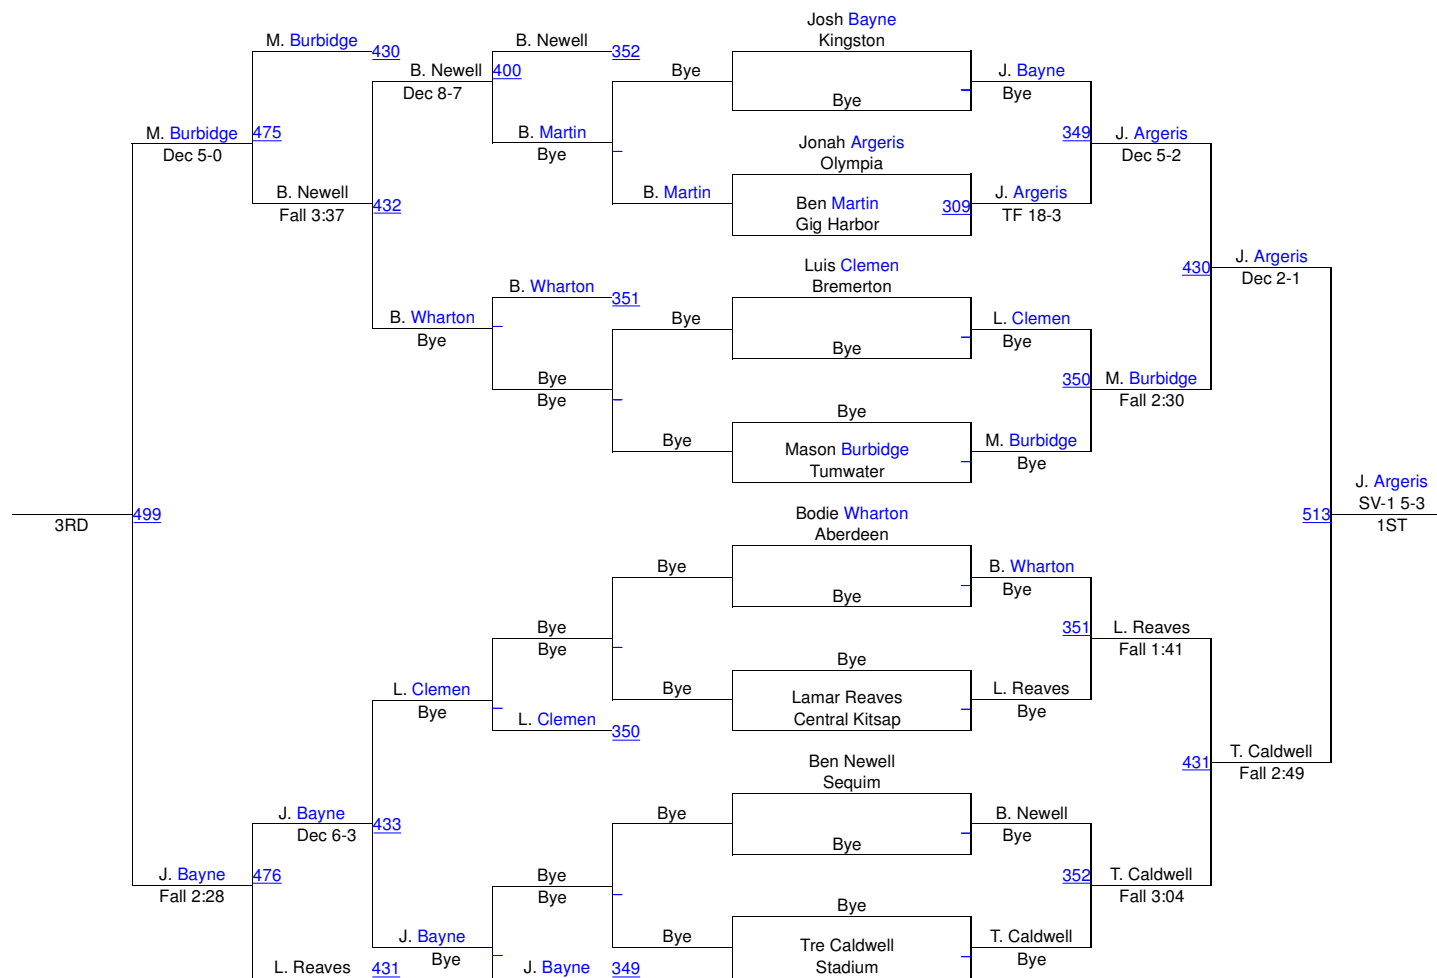

North Mason Hawkins Memorial / Classic

Varsity 132