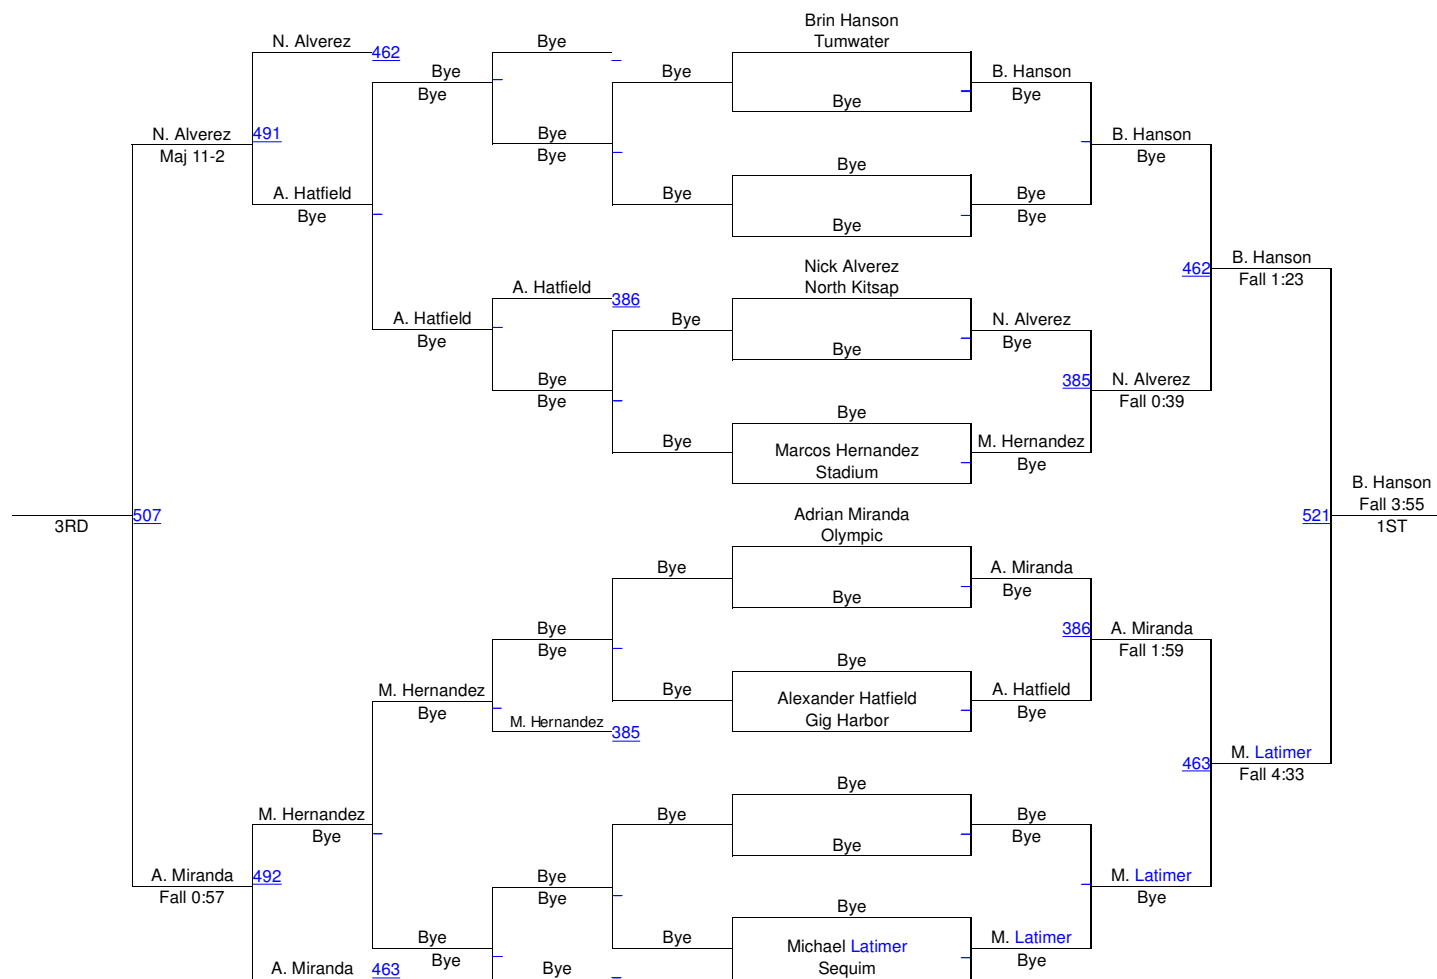

North Mason Hawkins Memorial / Classic

Varsity 220