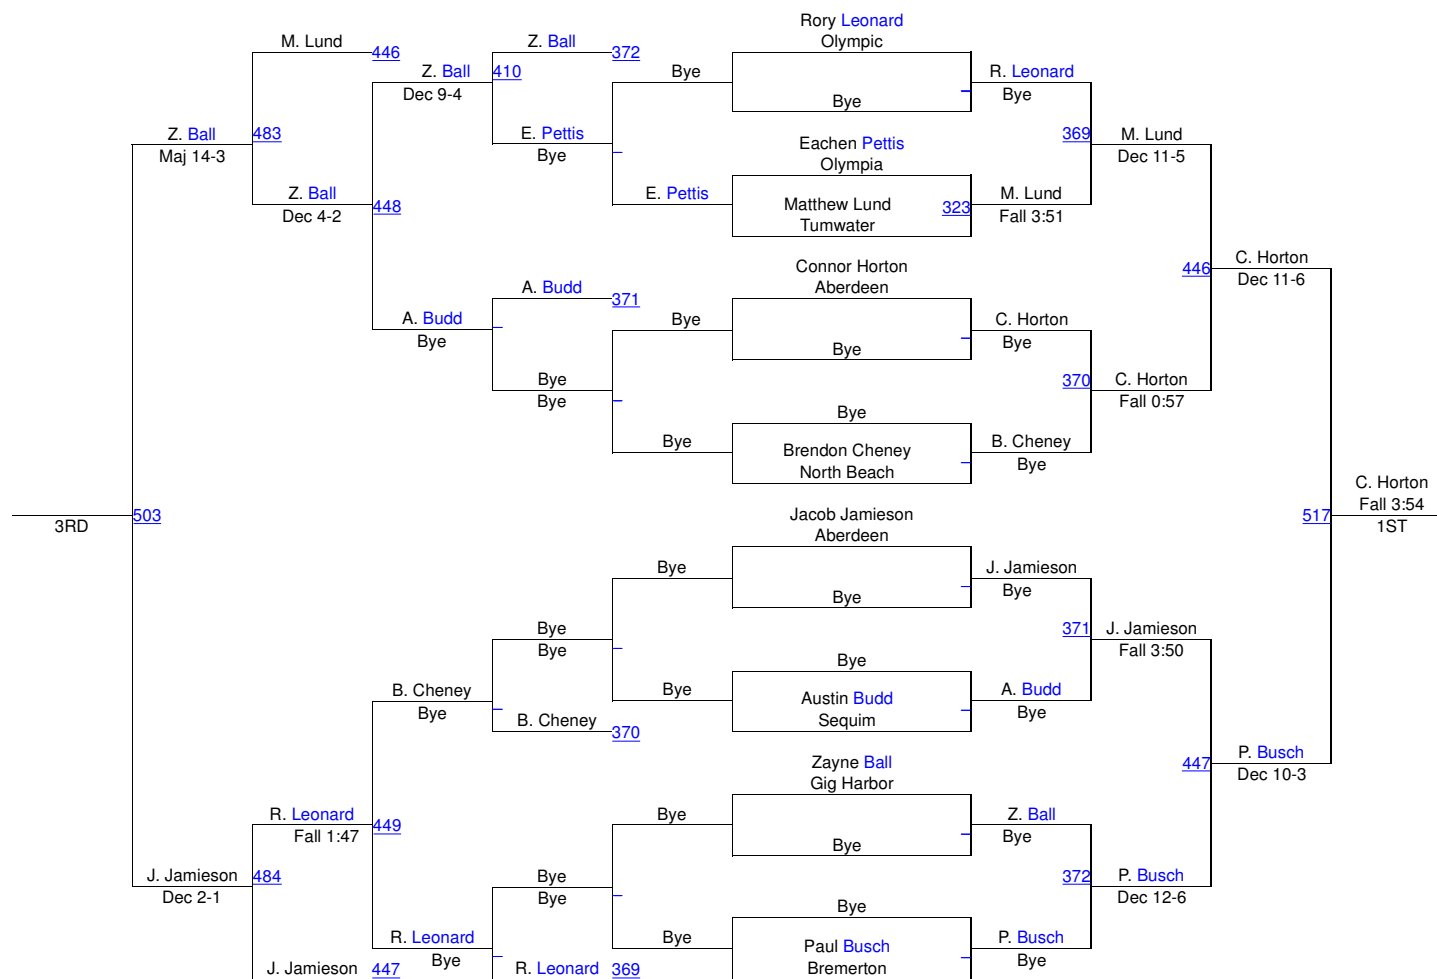

North Mason Hawkins Memorial / Classic

Varsity 160