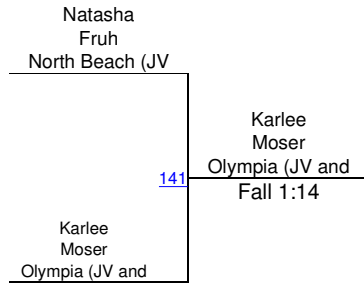

North Mason Hawkins Memorial / Classic

Girls (RR) 190-191

Round 1

Round 2

Round 3

N. Fruh (North Beach (JV and Girls))

1ST

K. Moser (Olympia (JV and Girls))

2ND