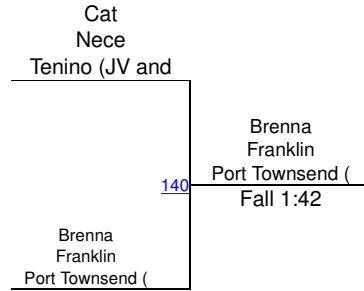

North Mason Hawkins Memorial / Classic

Girls (RR) 161-170

Round 1

Round 2

Round 3

B. Franklin (Port Townsend (JV and Gir)
1ST

C. Nece (Tenino (JV and Girls))
2ND