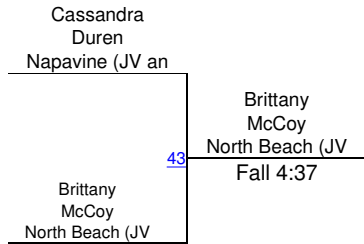

North Mason Hawkins Memorial / Classic

Girls (RR) 141-143

Round 1