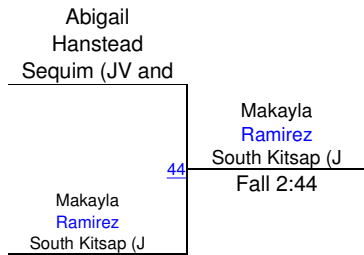

North Mason Hawkins Memorial / Classic

Girls (RR) 146-149

Round 1