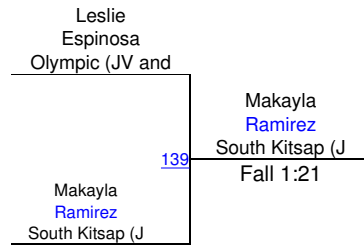

North Mason Hawkins Memorial / Classic

Girls (RR) 146-149

Round 1

Round 2

Round 3

M. Ramirez (South Kitsap (JV and Girl))

1ST

A. Hanstead (Sequim (JV and Girls))

2ND

L. Espinosa (Olympic (JV and Girls))

3RD