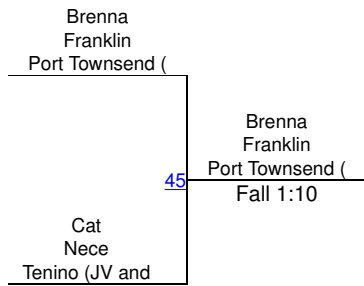

North Mason Hawkins Memorial / Classic

Girls (RR) 161-170

Round 1