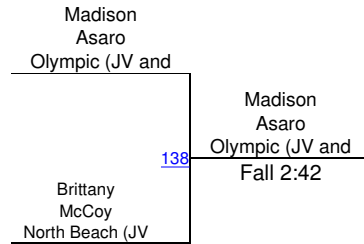

North Mason Hawkins Memorial / Classic

Girls (RR) 141-143

Round 1

Round 2

Round 3

M. Asaro (Olympic (JV and Girls))
1ST

B. McCoy (North Beach (JV and Girls))
2ND

C. Duren (Napavine (JV and Girls))
3RD