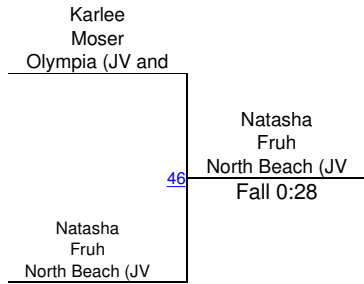

North Mason Hawkins Memorial / Classic

Girls (RR) 190-191

Round 1