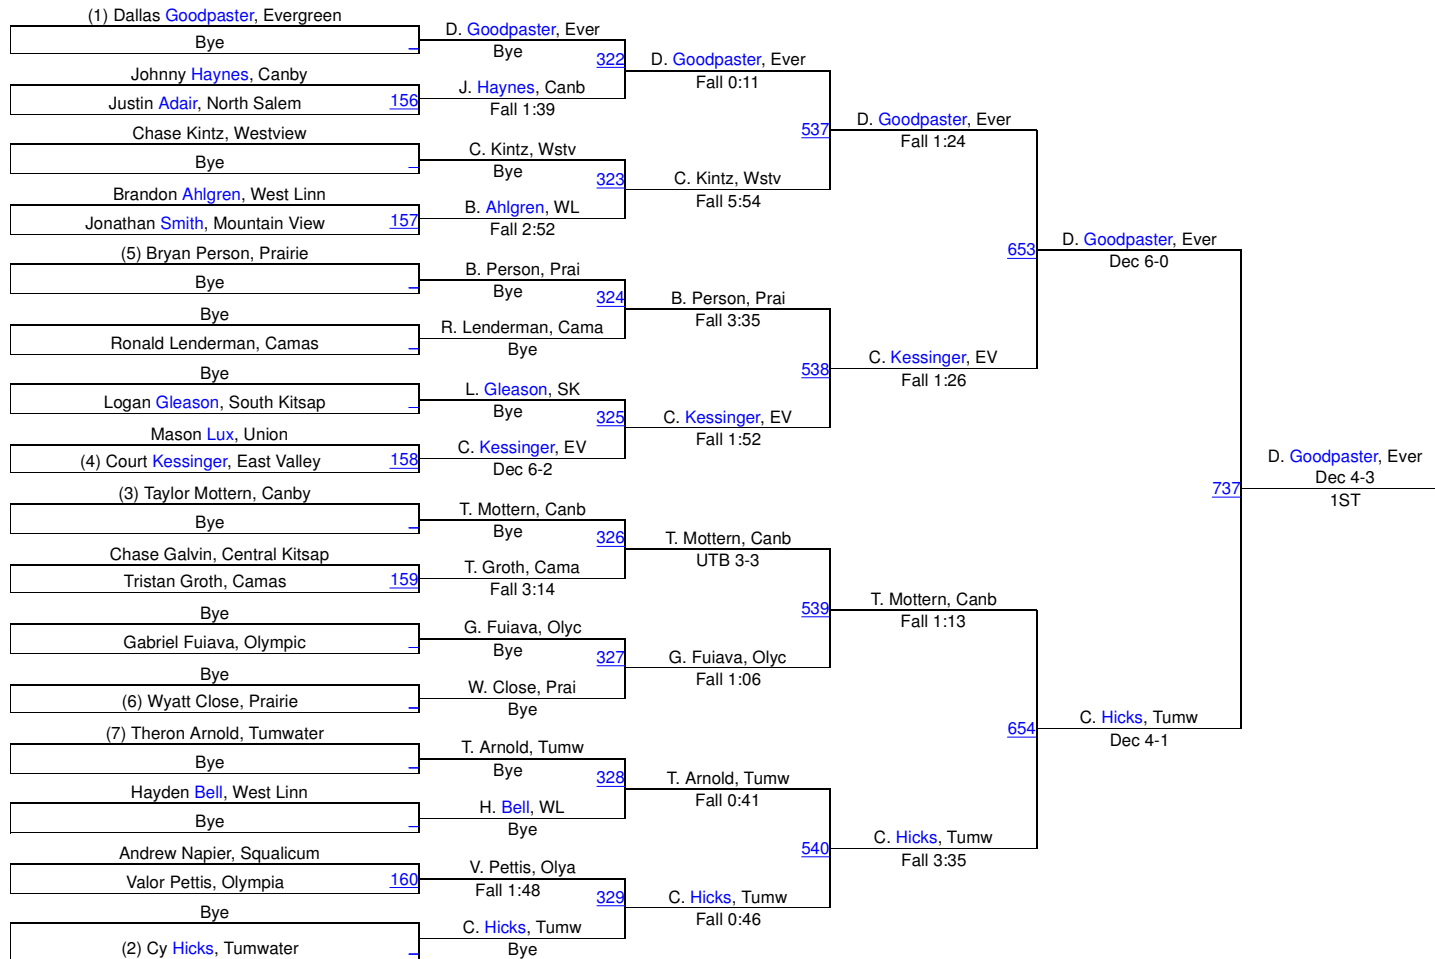

Pacific Coast Wrestling Championships

285