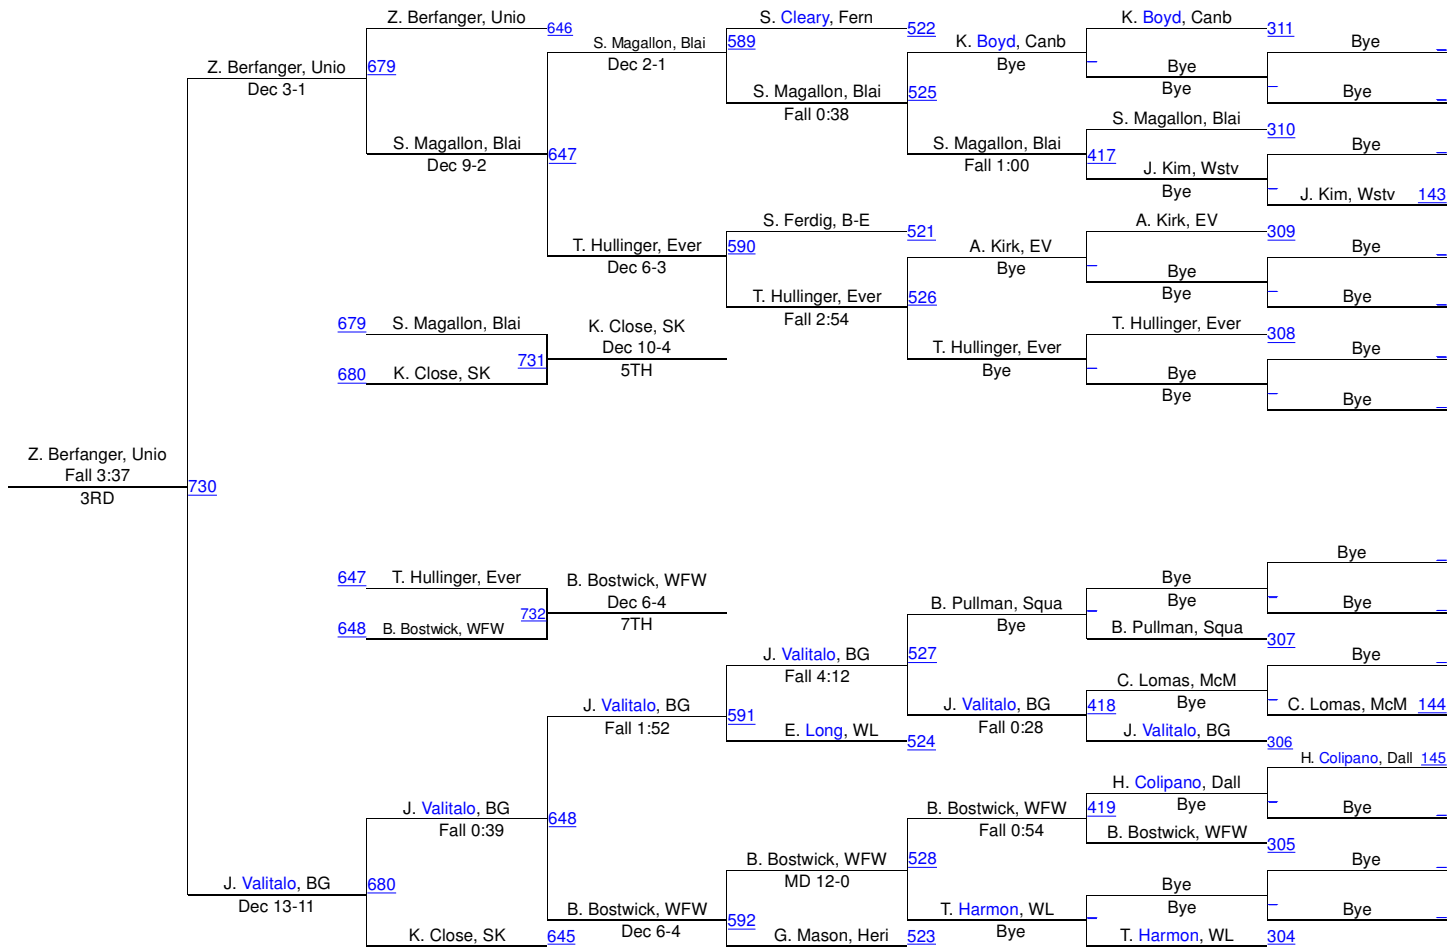

182

Pacific Coast Wrestling Championships

195

195

Pacific Coast Wrestling Championships

220

220

Pacific Coast Wrestling Championships