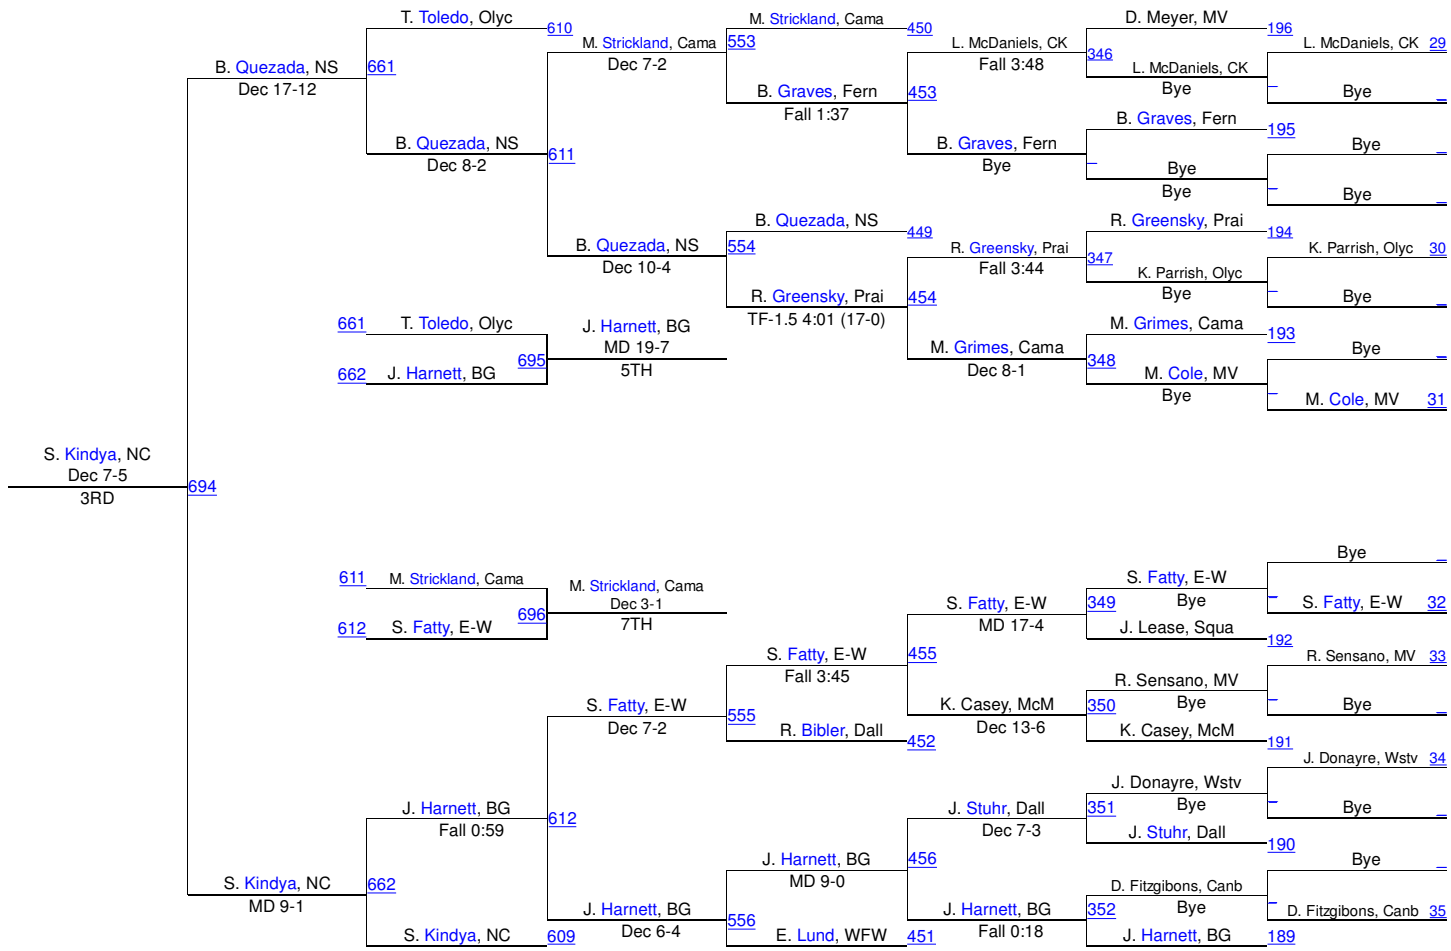

Pacific Coast Wrestling Championships

106

106

Pacific Coast Wrestling Championships

113

113

Pacific Coast Wrestling Championships

120

120

Pacific Coast Wrestling Championships

126

126

Pacific Coast Wrestling Championships

132

132

Pacific Coast Wrestling Championships

138

138

Pacific Coast Wrestling Championships

145

145

Pacific Coast Wrestling Championships

152

152