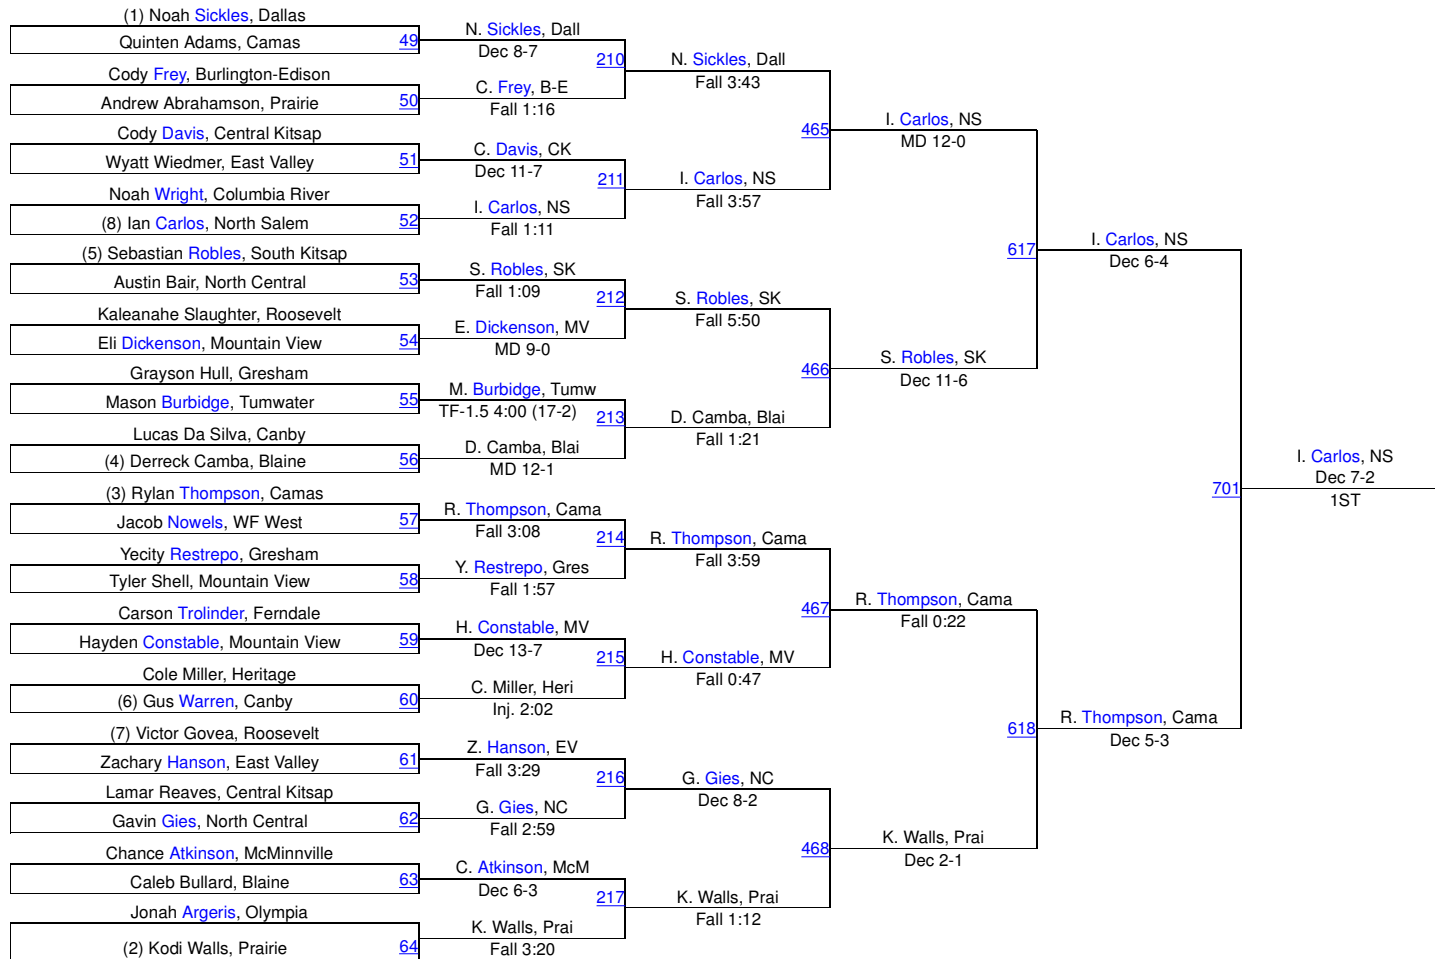

Pacific Coast Wrestling Championships

106

106

Pacific Coast Wrestling Championships

113

113

Pacific Coast Wrestling Championships

120

120

Pacific Coast Wrestling Championships

126

126

Pacific Coast Wrestling Championships

132

132

Pacific Coast Wrestling Championships