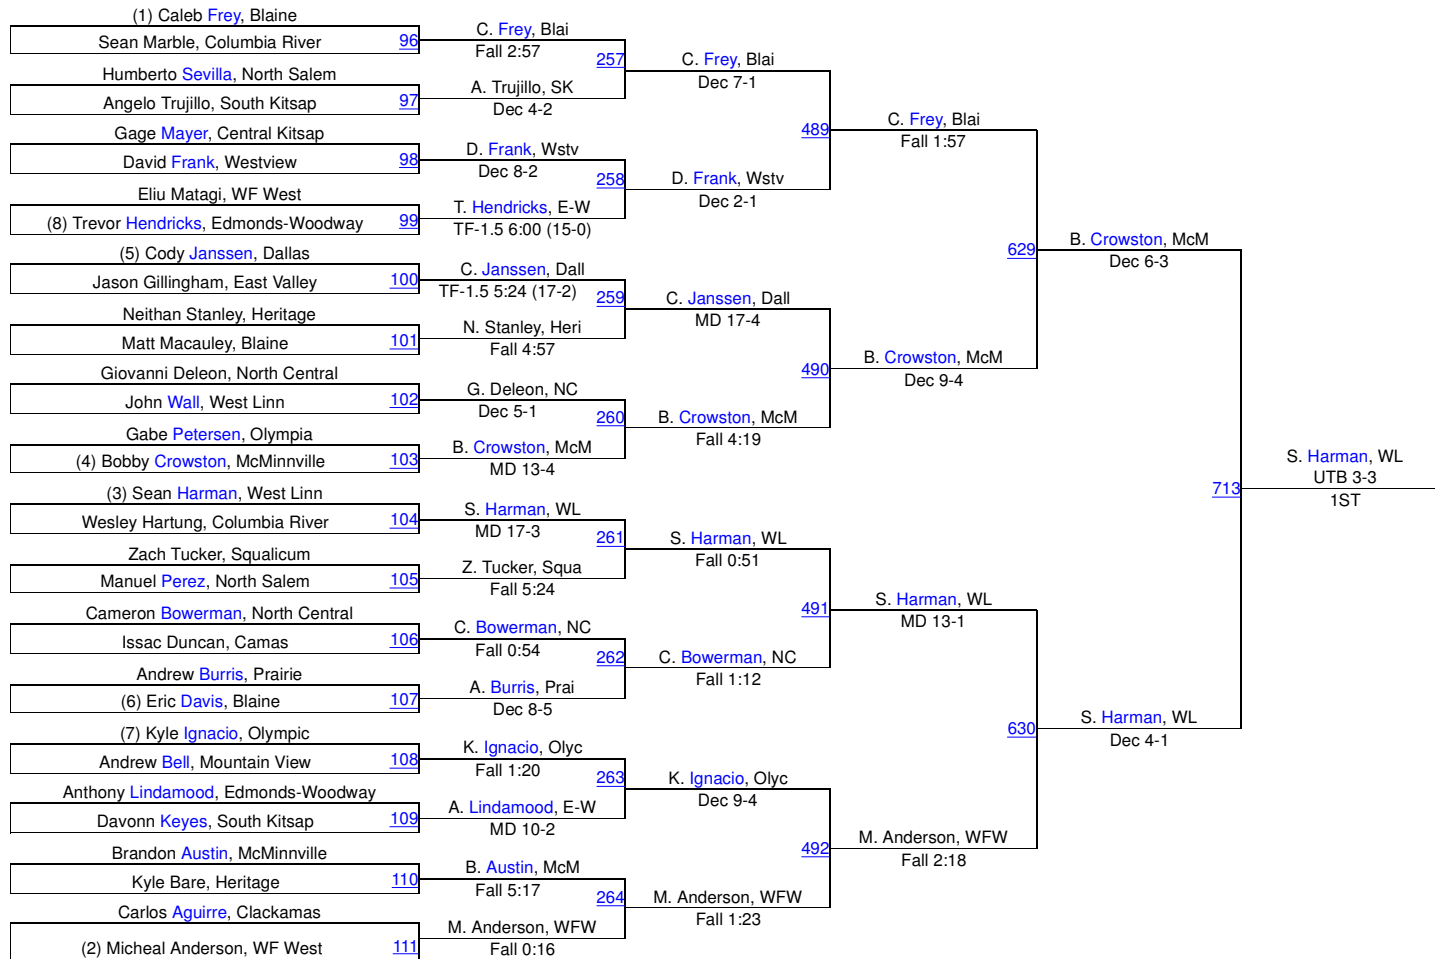

138

138

Pacific Coast Wrestling Championships

145

145

Pacific Coast Wrestling Championships

152

152