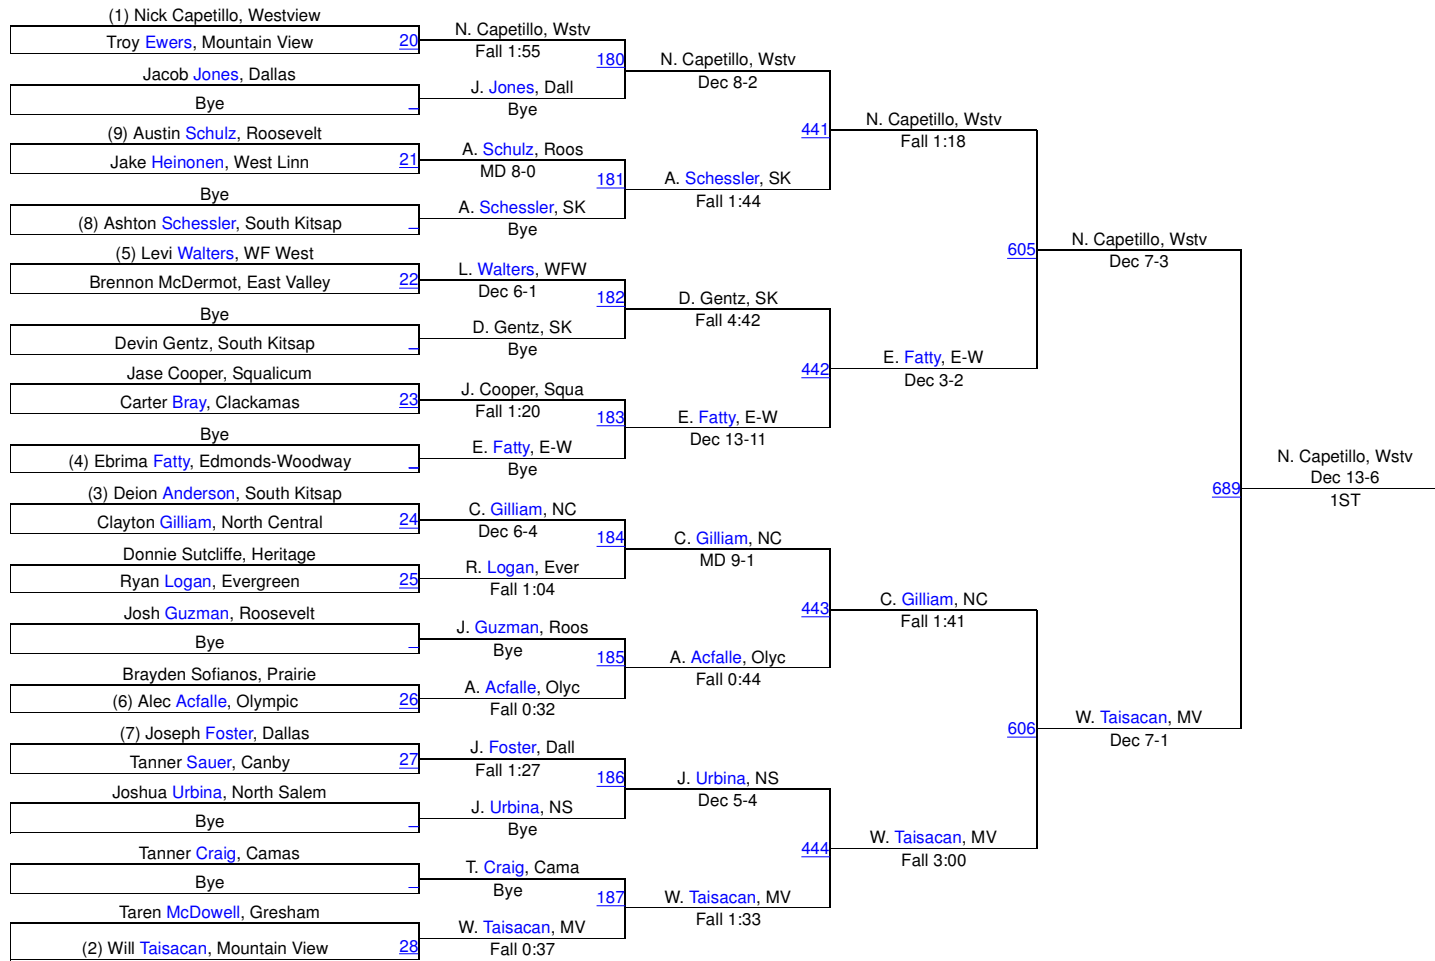

Pacific Coast Wrestling Championships

106

106

Pacific Coast Wrestling Championships

113

113

Pacific Coast Wrestling Championships

120

120

Pacific Coast Wrestling Championships

126

126

Pacific Coast Wrestling Championships

132

132

Pacific Coast Wrestling Championships