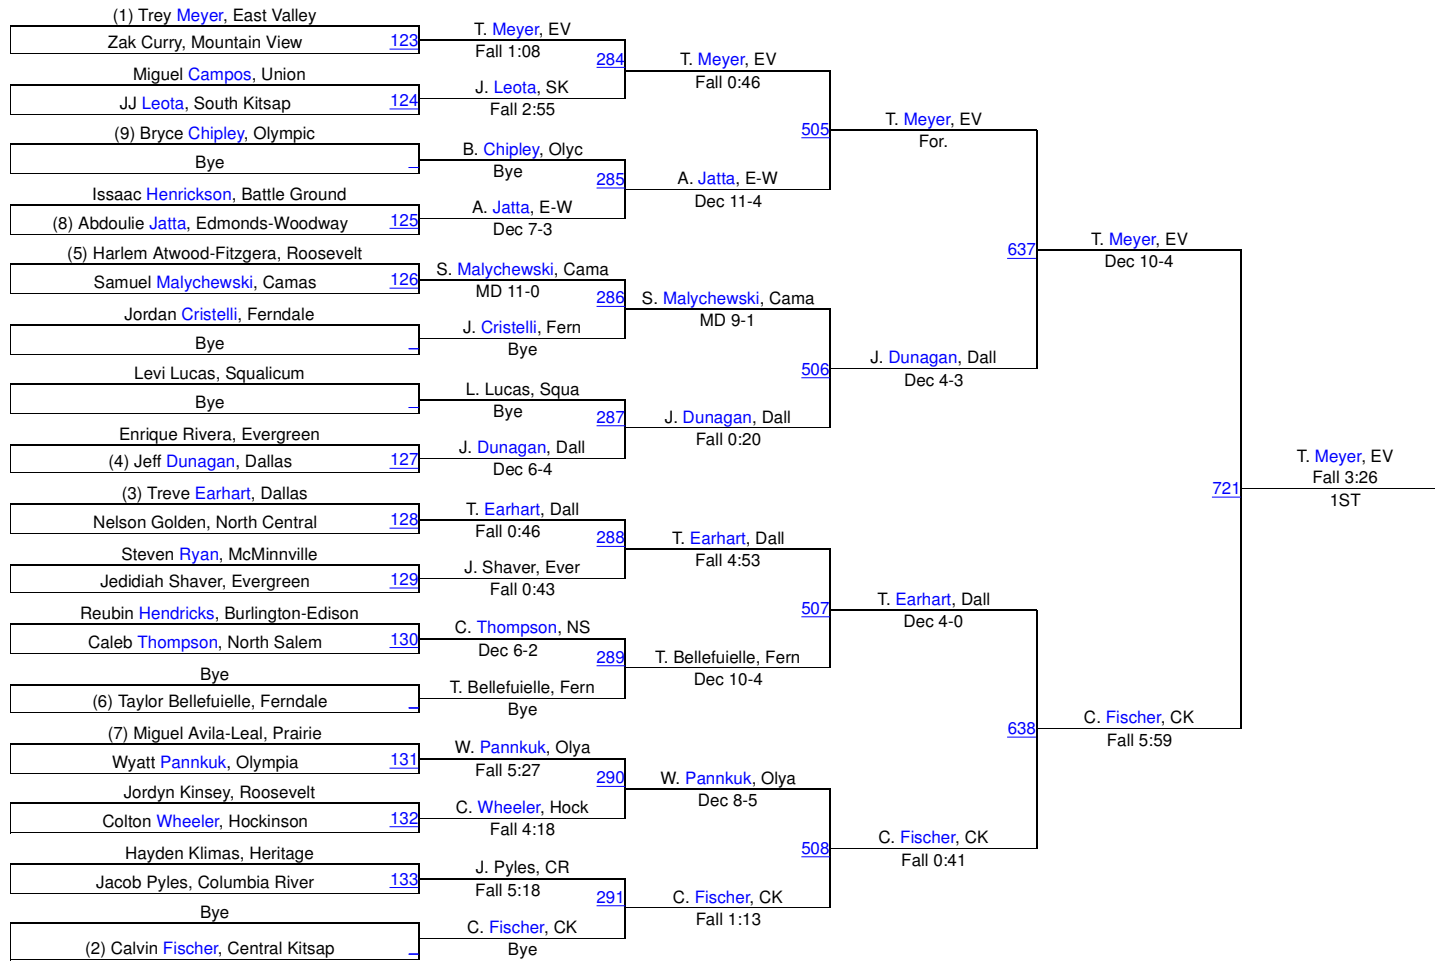

Pacific Coast Wrestling Championships

160

160

Pacific Coast Wrestling Championships

170

170

Pacific Coast Wrestling Championships

182