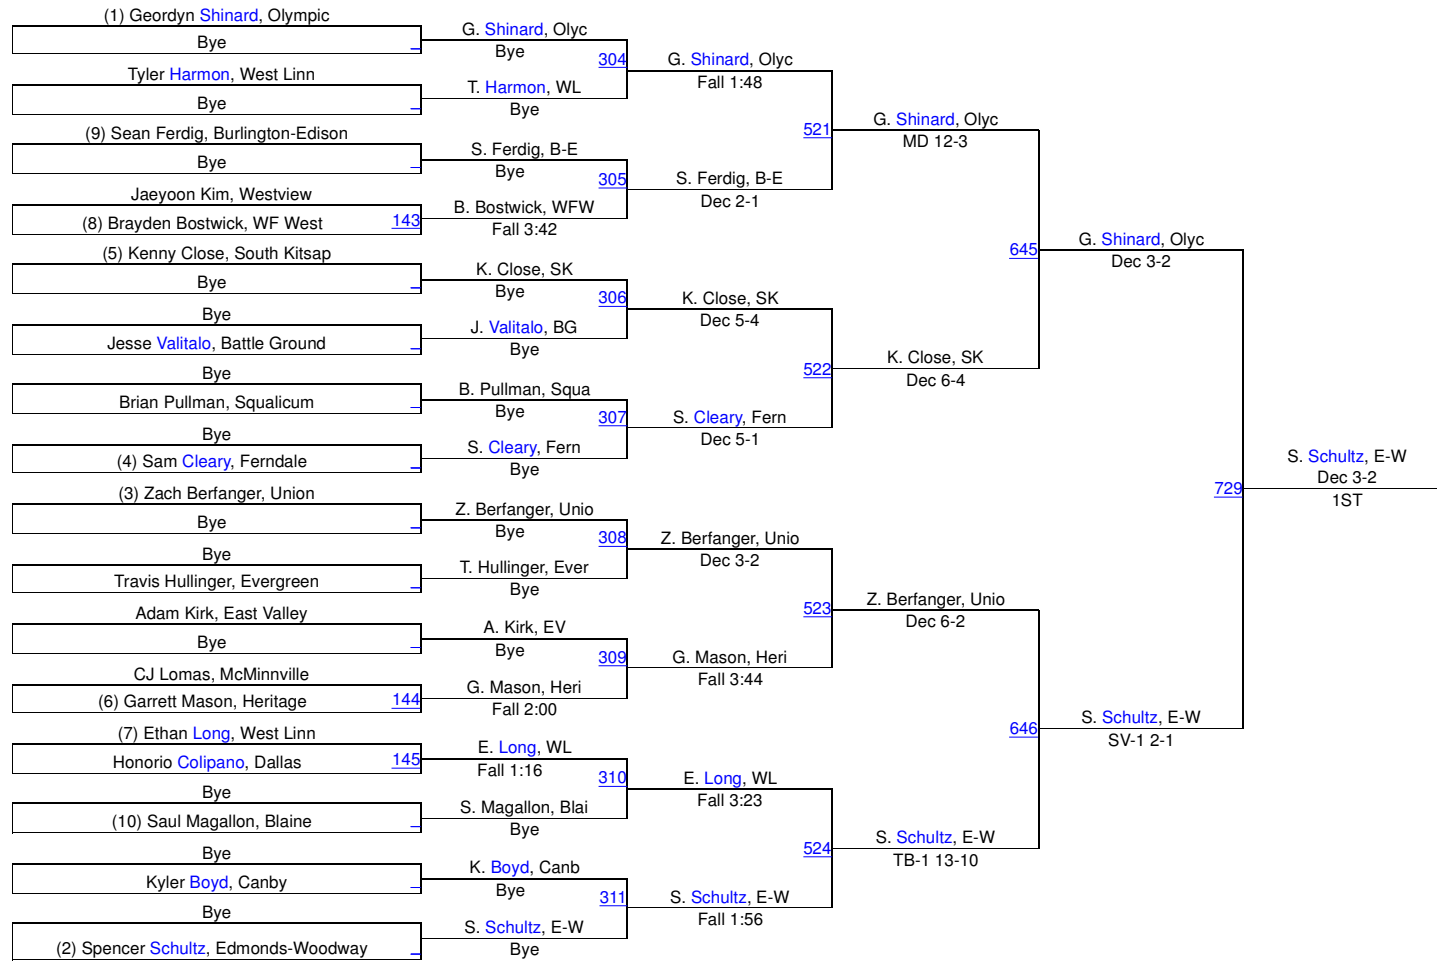

Pacific Coast Wrestling Championships

195