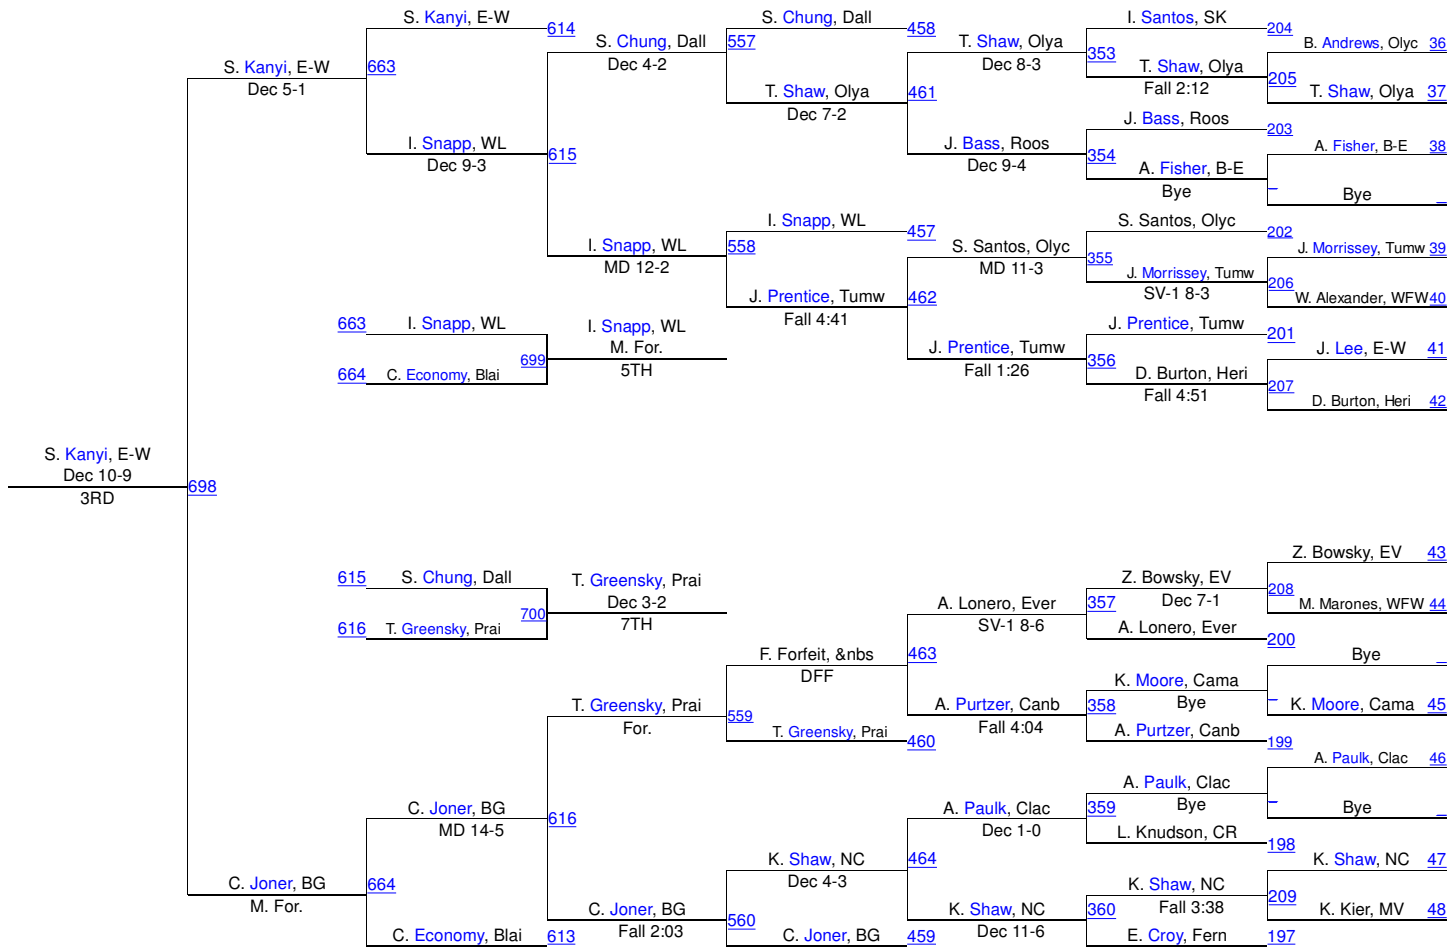

Pacific Coast Wrestling Championships

106

106

Pacific Coast Wrestling Championships

113

113

Pacific Coast Wrestling Championships

120

120

Pacific Coast Wrestling Championships

126

126

Pacific Coast Wrestling Championships

132

132

Pacific Coast Wrestling Championships

138

138

Pacific Coast Wrestling Championships

145

145

Pacific Coast Wrestling Championships

152

152