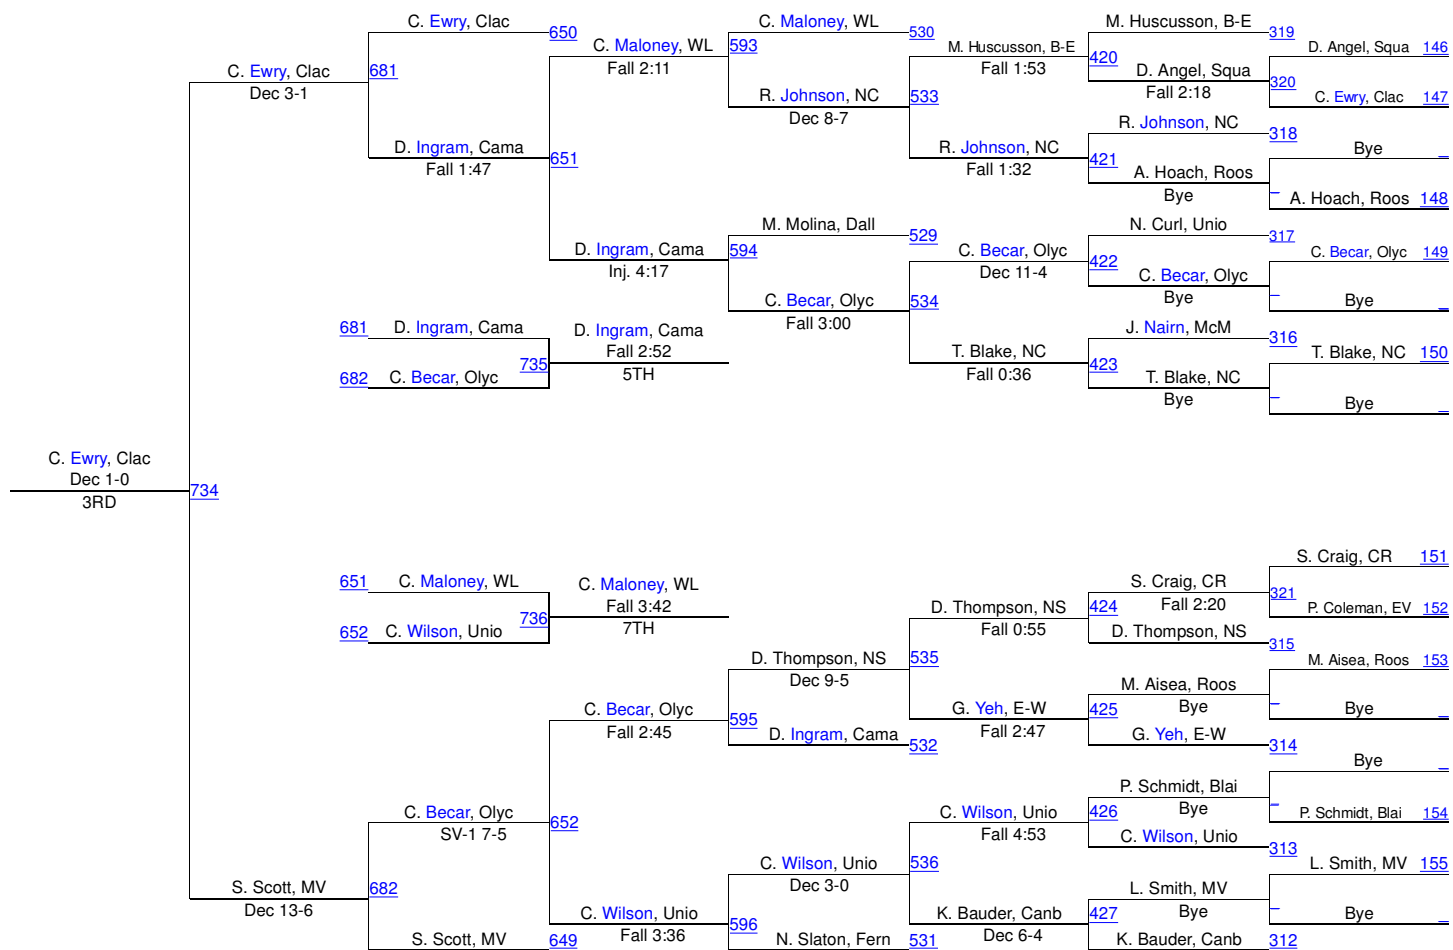

182

Pacific Coast Wrestling Championships

195

195

Pacific Coast Wrestling Championships

220

220

Pacific Coast Wrestling Championships