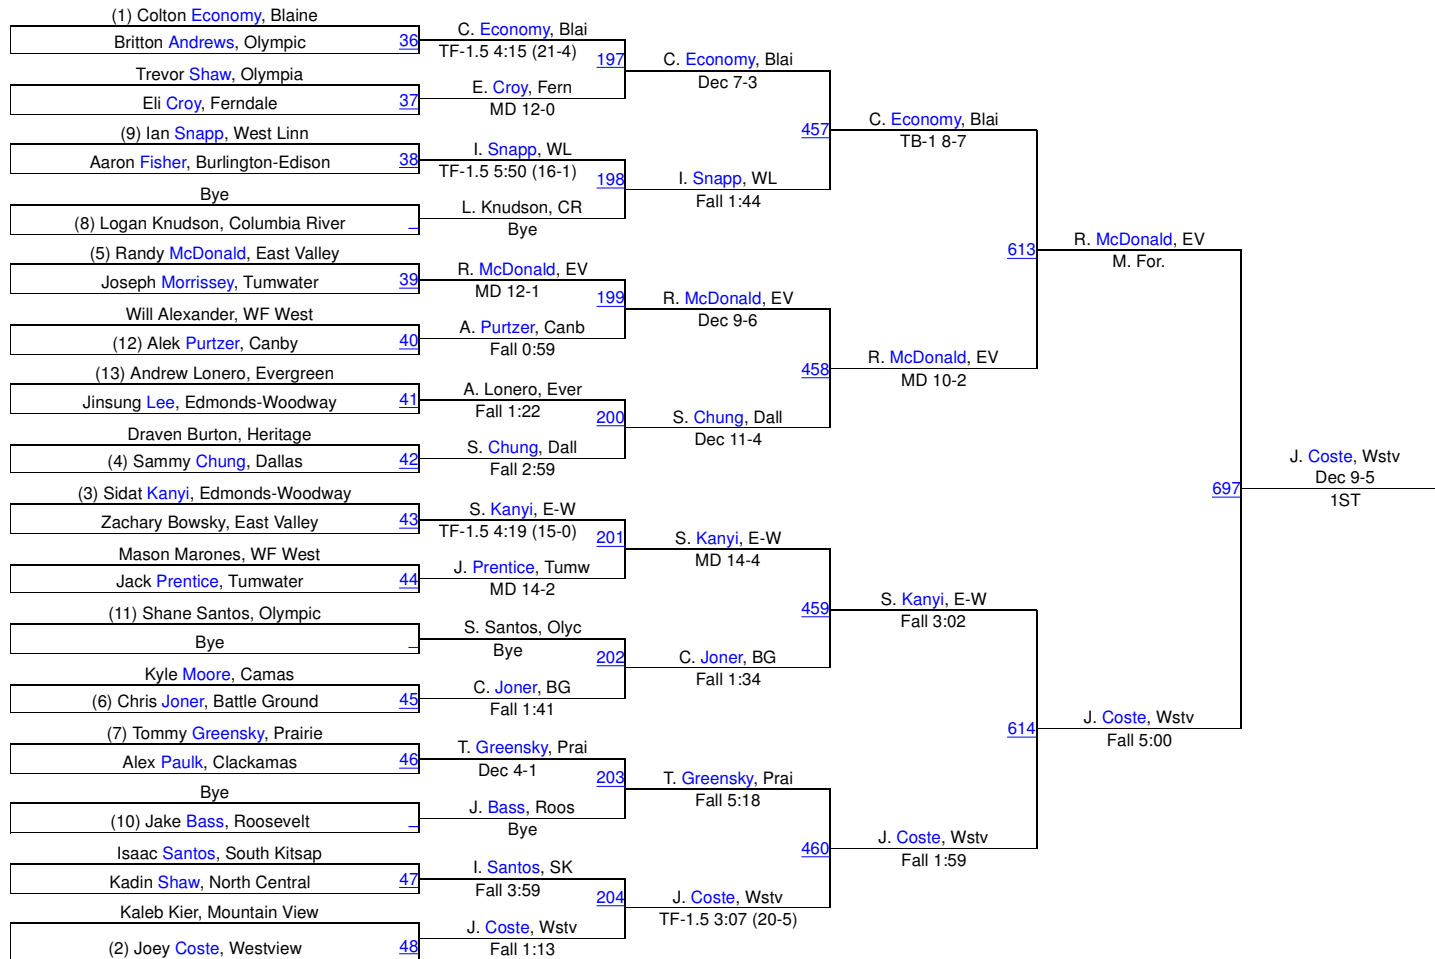

Pacific Coast Wrestling Championships

106

106

Pacific Coast Wrestling Championships

113

113

Pacific Coast Wrestling Championships

120

120

Pacific Coast Wrestling Championships

126

126

Pacific Coast Wrestling Championships

132

132

Pacific Coast Wrestling Championships