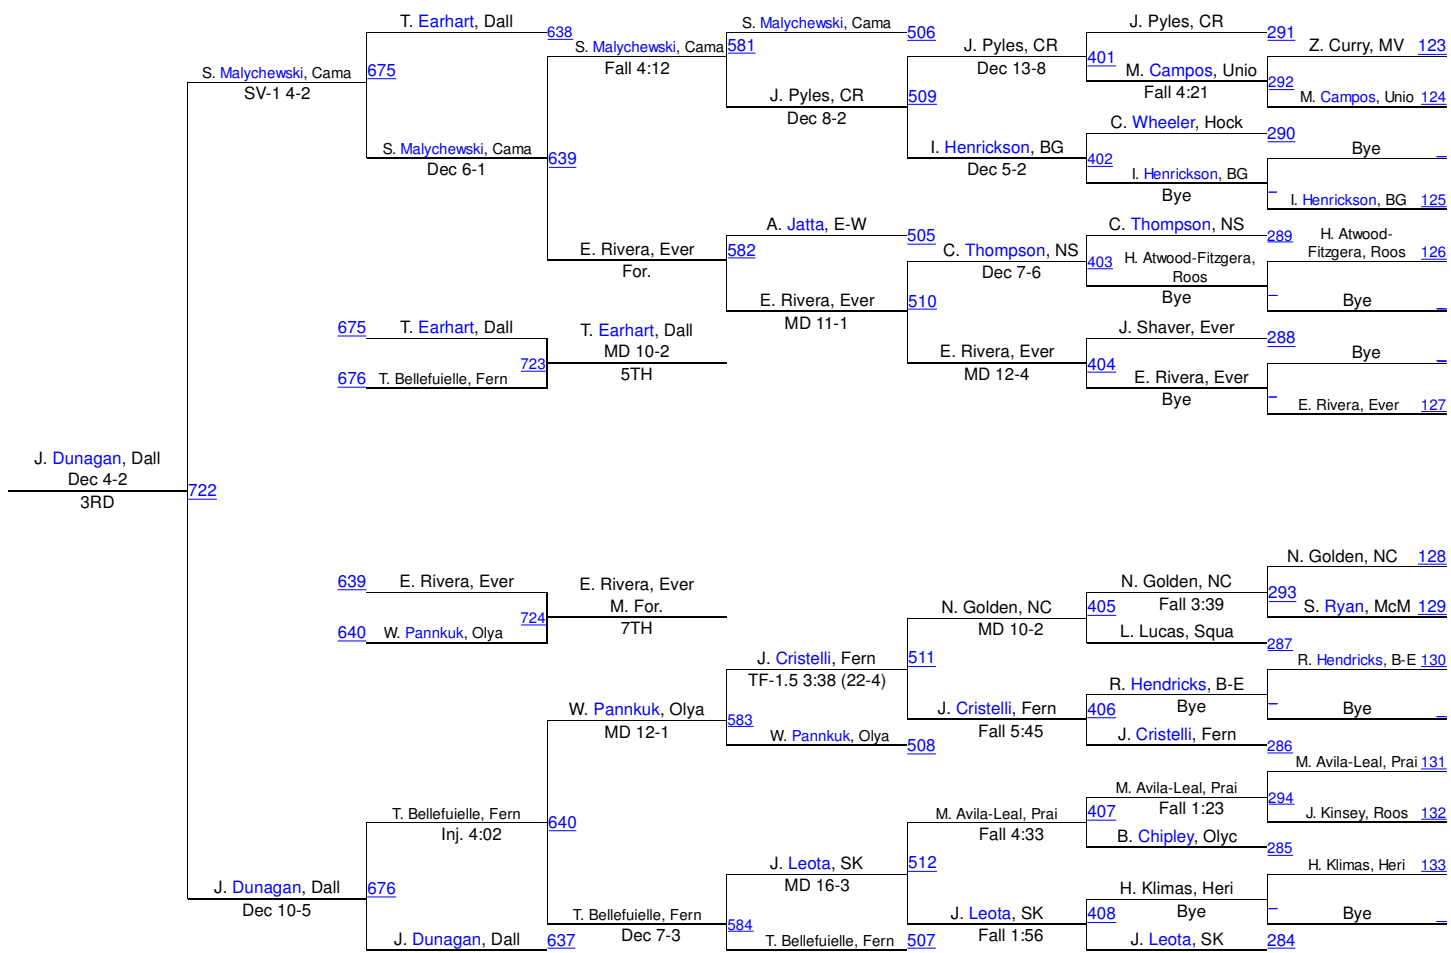

Pacific Coast Wrestling Championships

160

160

Pacific Coast Wrestling Championships

170

170

Pacific Coast Wrestling Championships

182