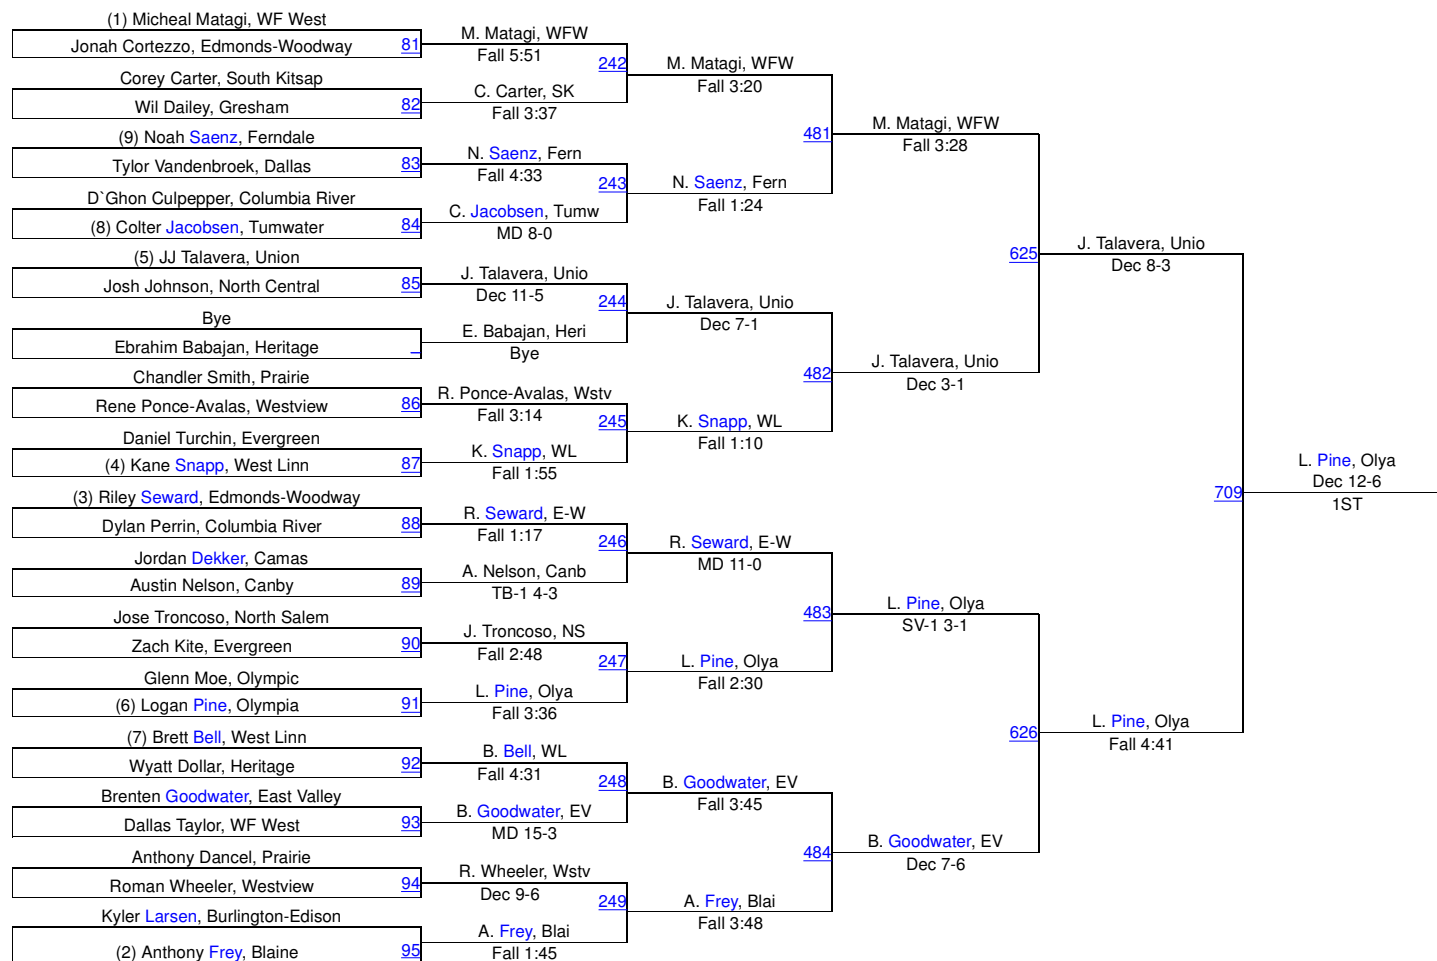

138

138

Pacific Coast Wrestling Championships

145

145

Pacific Coast Wrestling Championships

152

152