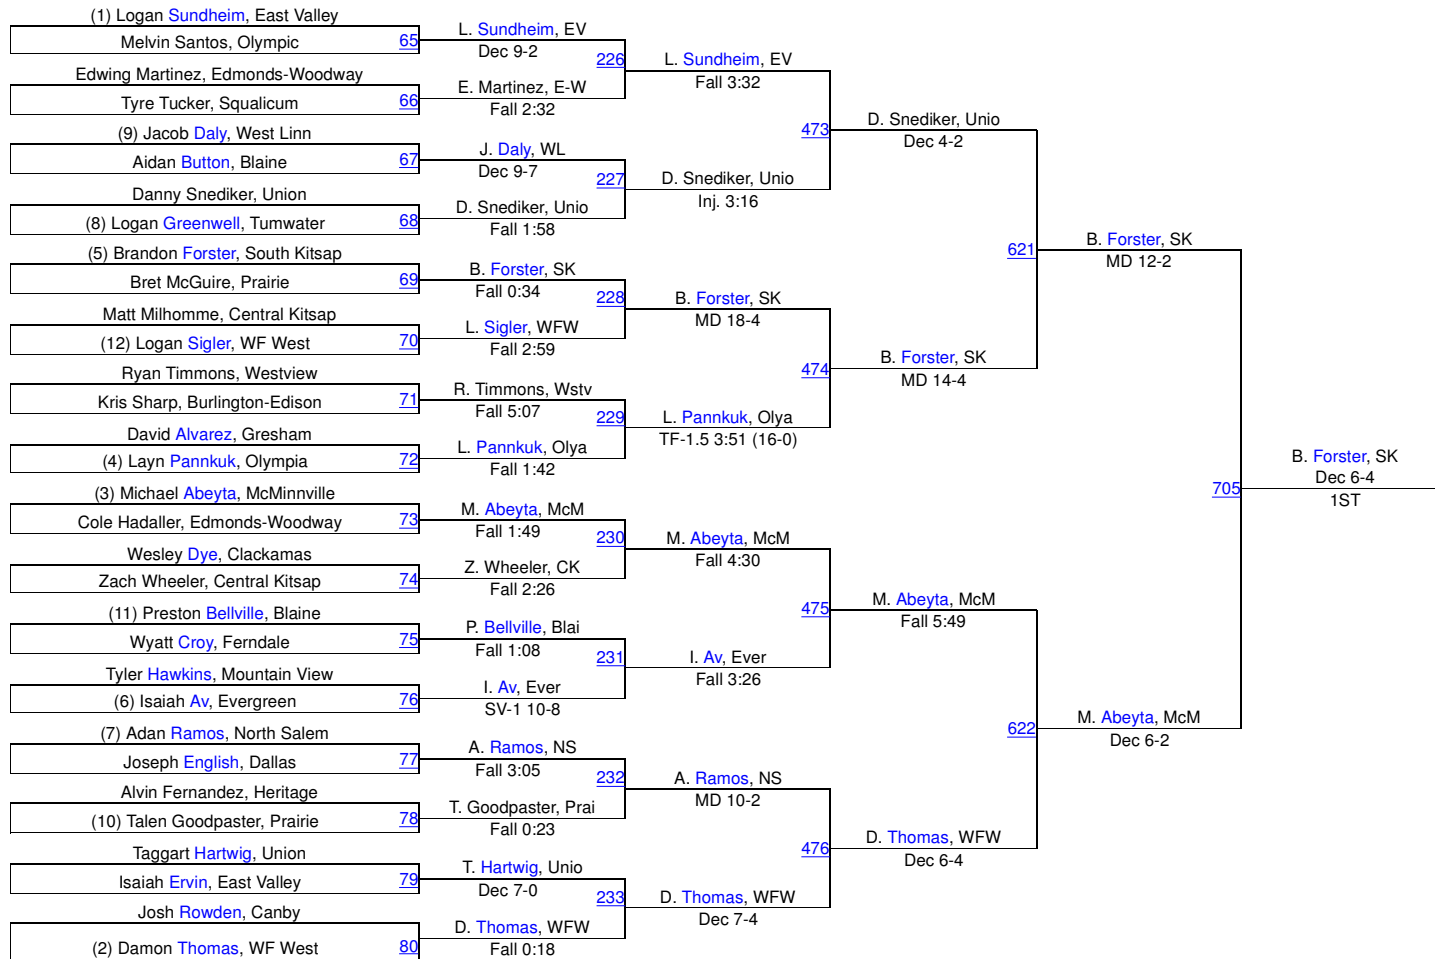

Pacific Coast Wrestling Championships

138