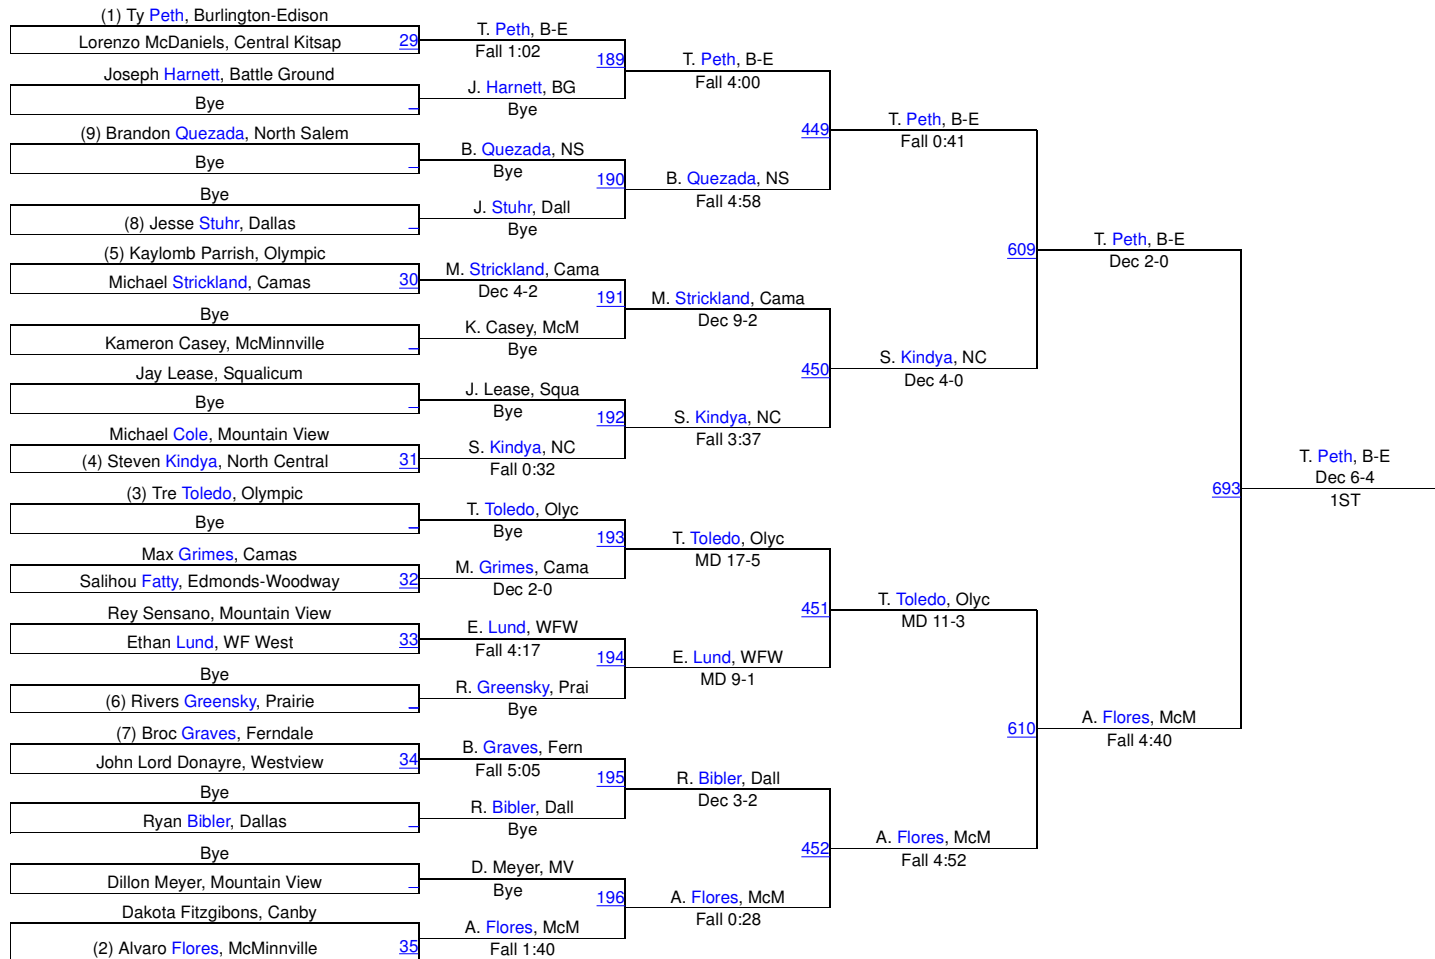

Pacific Coast Wrestling Championships

106

106

Pacific Coast Wrestling Championships

113

113

Pacific Coast Wrestling Championships

120

120

Pacific Coast Wrestling Championships

126

126

Pacific Coast Wrestling Championships

132

132

Pacific Coast Wrestling Championships