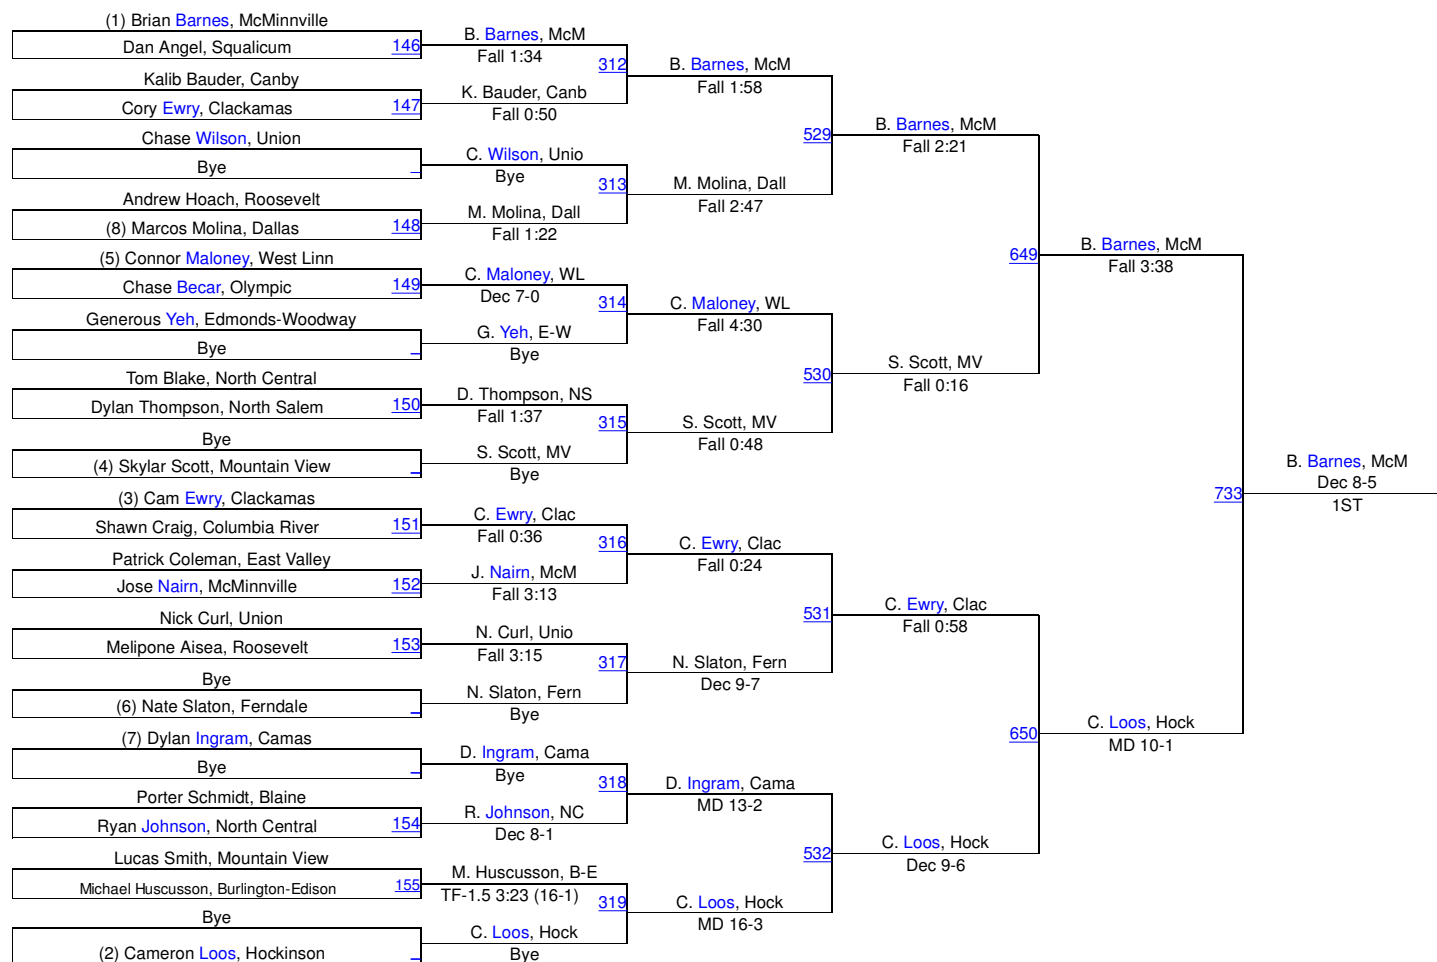

182

Pacific Coast Wrestling Championships

195

195

Pacific Coast Wrestling Championships

220

220

Pacific Coast Wrestling Championships