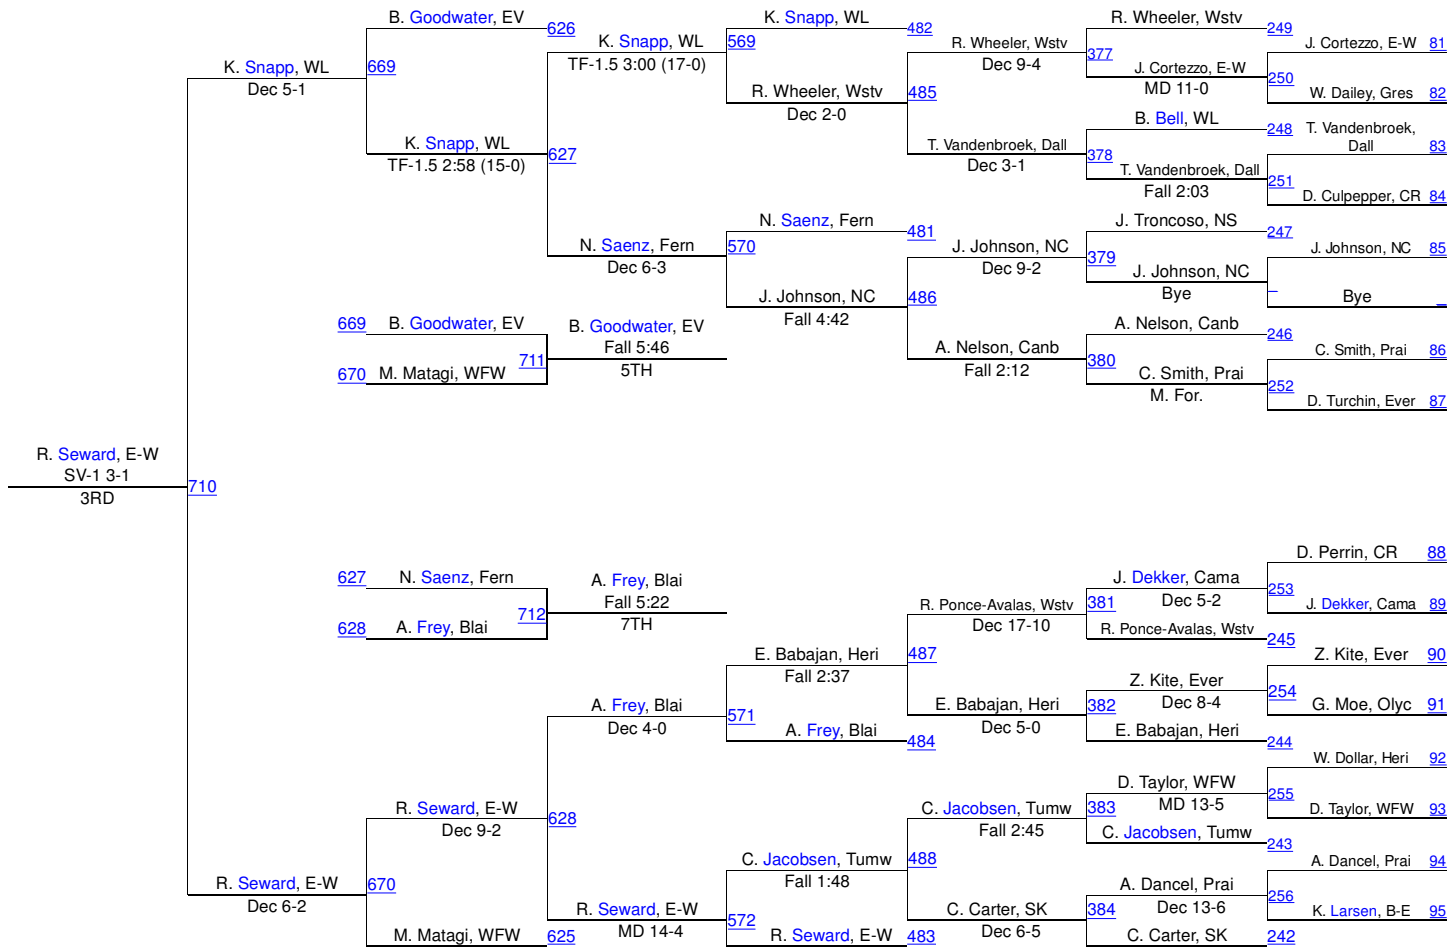

138

138

Pacific Coast Wrestling Championships

145

145

Pacific Coast Wrestling Championships

152

152