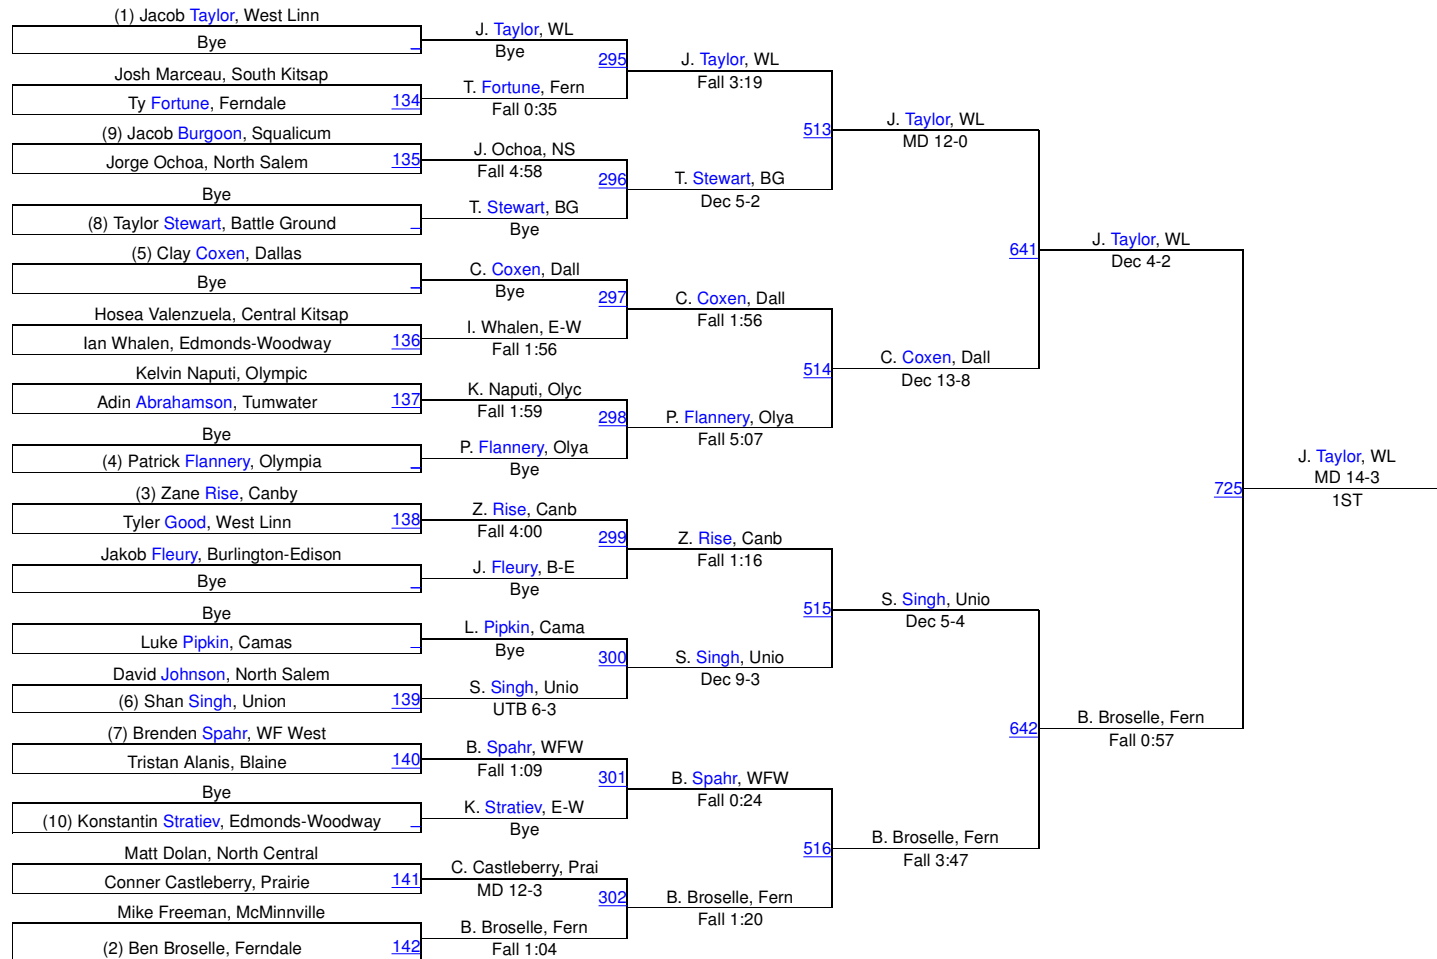

Pacific Coast Wrestling Championships

160

160

Pacific Coast Wrestling Championships

170

170

Pacific Coast Wrestling Championships

182