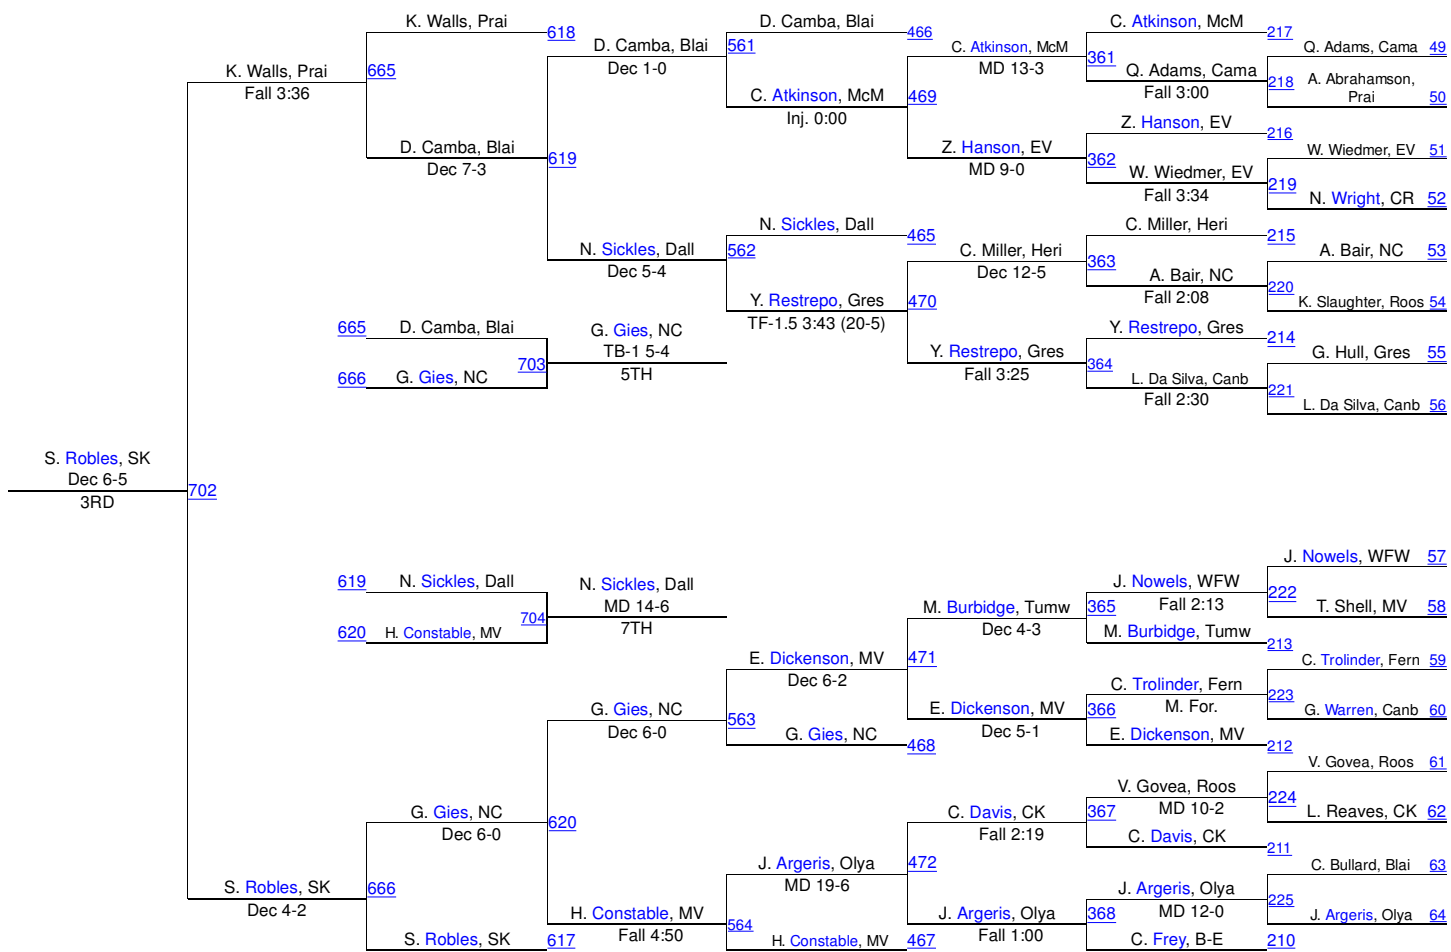

Pacific Coast Wrestling Championships

106

106

Pacific Coast Wrestling Championships

113

113

Pacific Coast Wrestling Championships

120

120

Pacific Coast Wrestling Championships

126

126

Pacific Coast Wrestling Championships

132

132

Pacific Coast Wrestling Championships

138

138

Pacific Coast Wrestling Championships

145

145

Pacific Coast Wrestling Championships

152

152