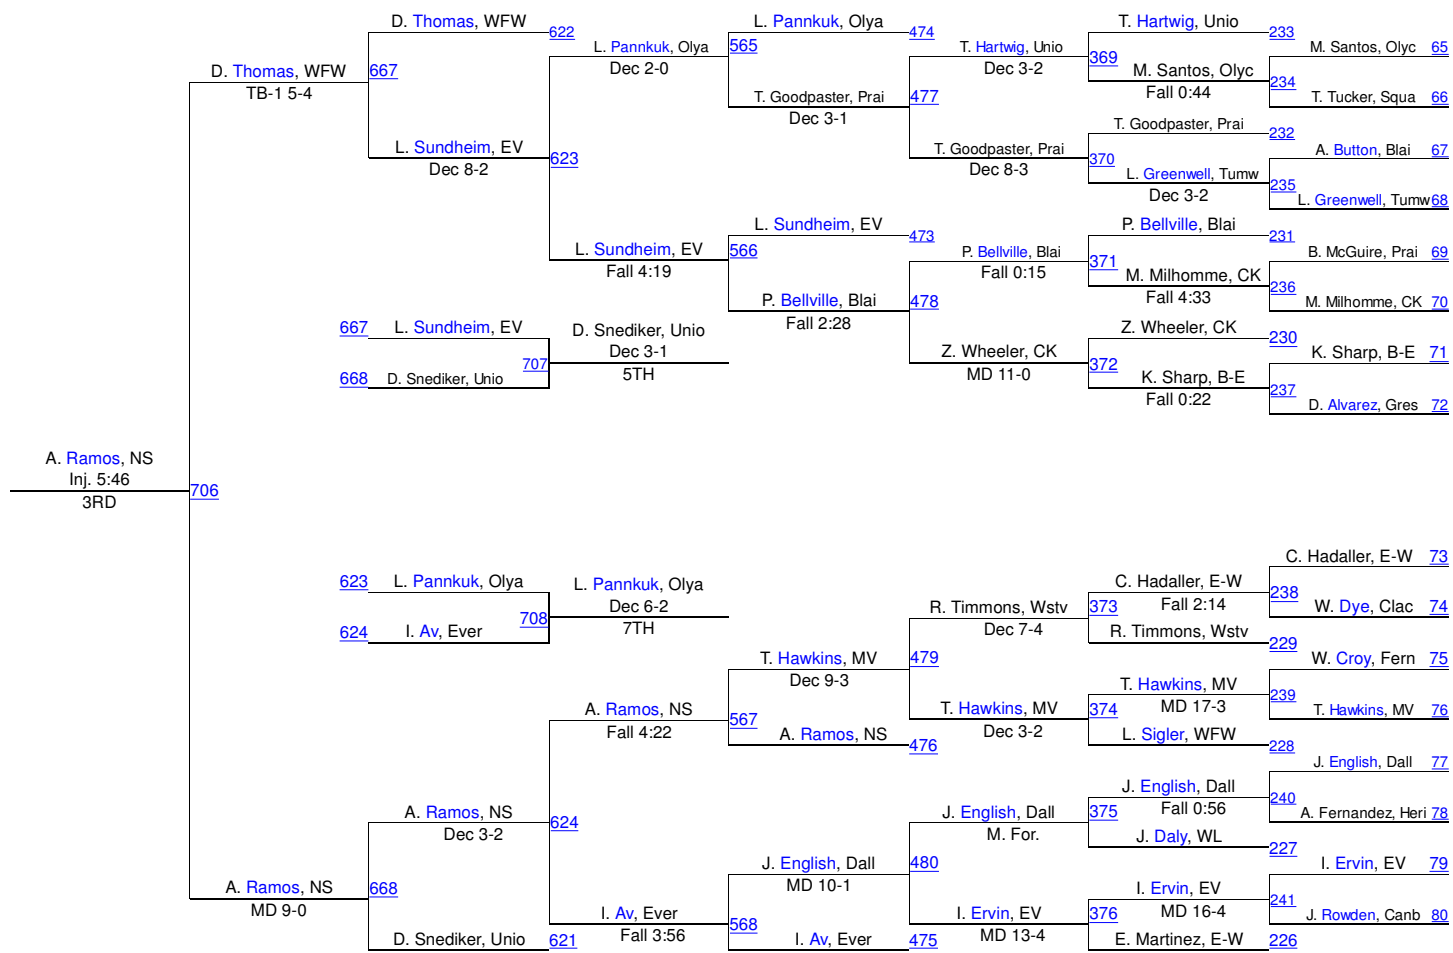

Pacific Coast Wrestling Championships

106

106

Pacific Coast Wrestling Championships

113

113

Pacific Coast Wrestling Championships

120

120

Pacific Coast Wrestling Championships

126

126

Pacific Coast Wrestling Championships

132

132

Pacific Coast Wrestling Championships

138

138

Pacific Coast Wrestling Championships

145

145

Pacific Coast Wrestling Championships

152

152