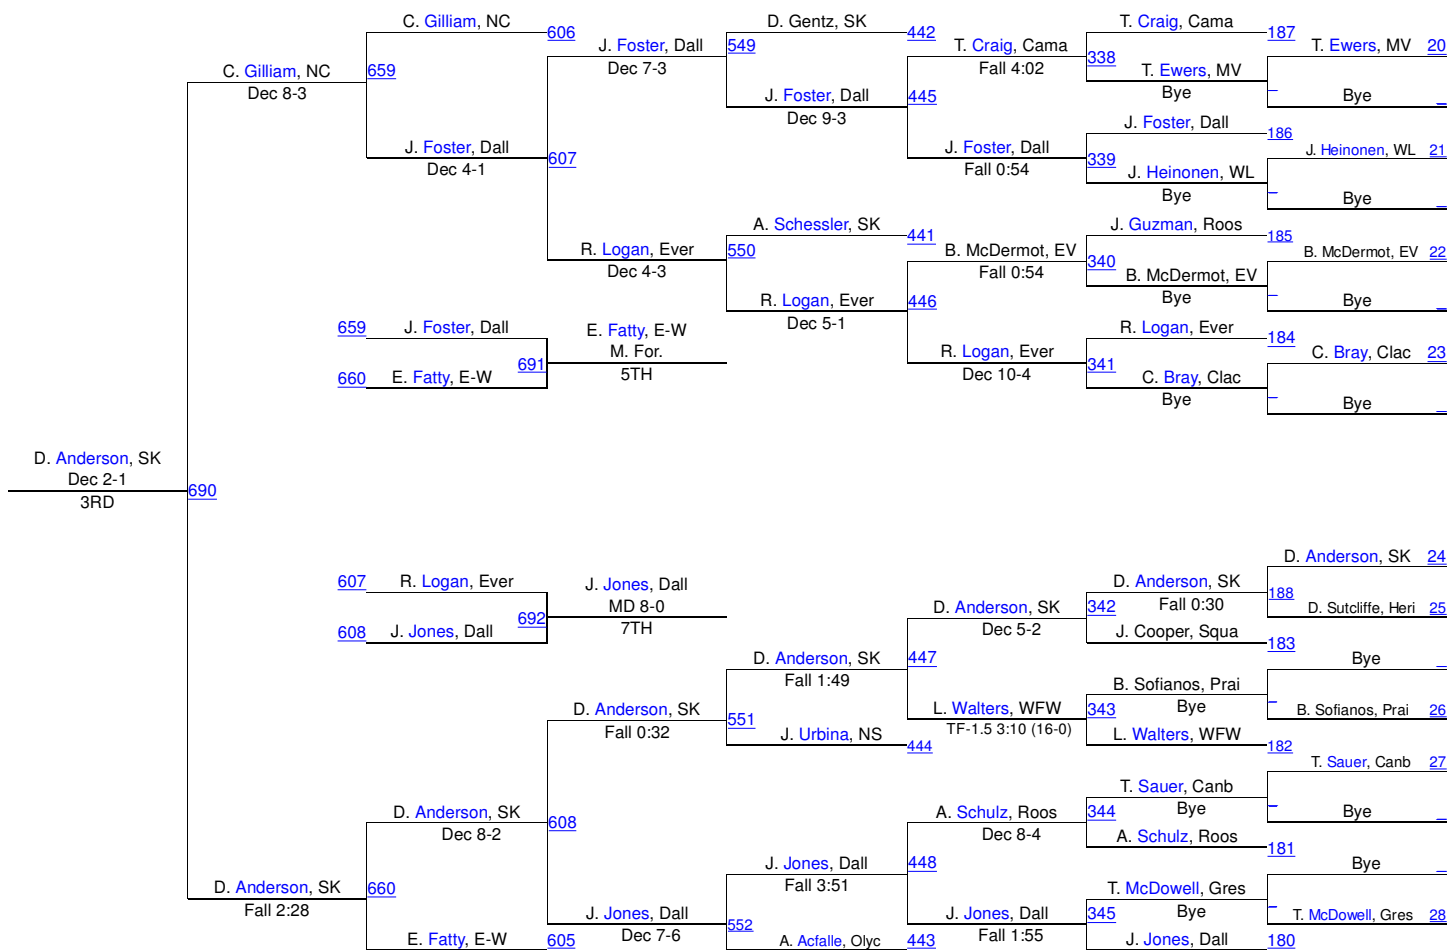

Pacific Coast Wrestling Championships

106

106

Pacific Coast Wrestling Championships

113

113

Pacific Coast Wrestling Championships

120

120

Pacific Coast Wrestling Championships

126

126

Pacific Coast Wrestling Championships

132

132

Pacific Coast Wrestling Championships