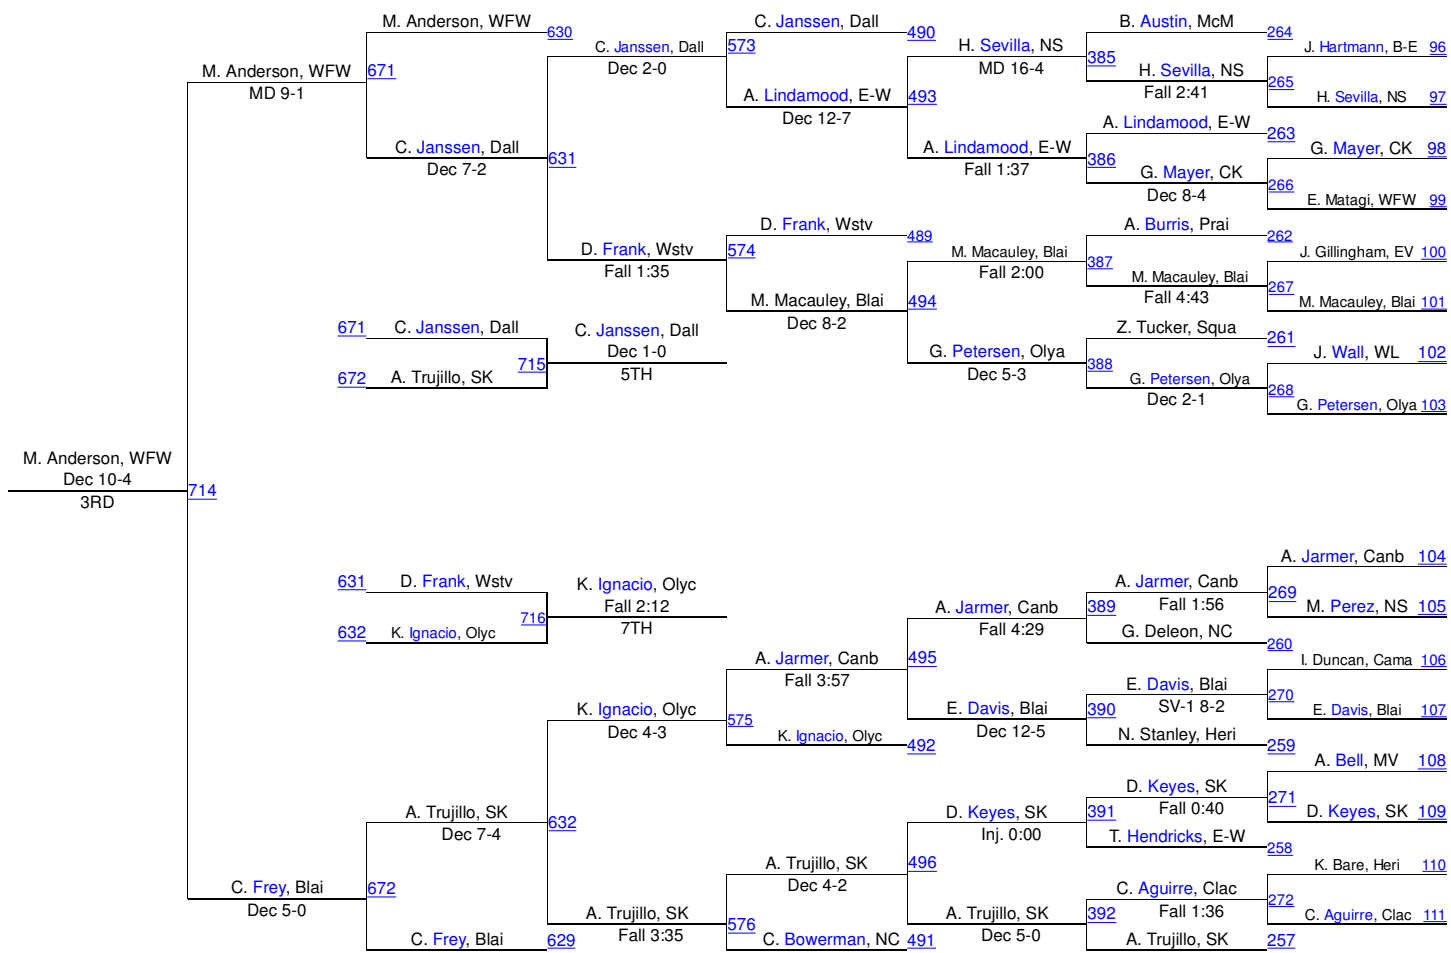

138

138

Pacific Coast Wrestling Championships

145

145

Pacific Coast Wrestling Championships

152

152