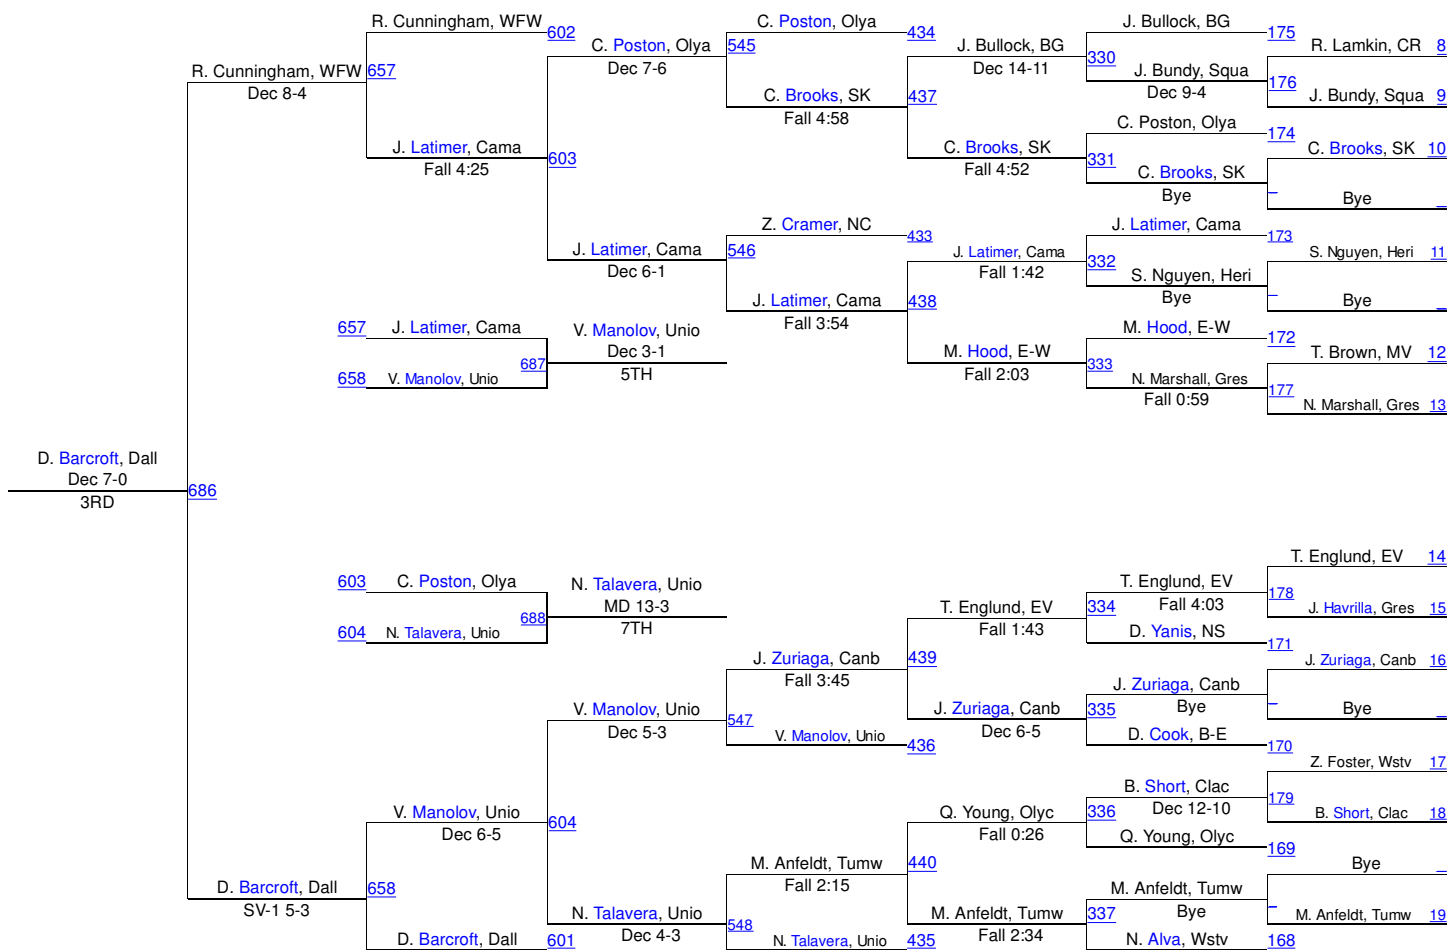

Pacific Coast Wrestling Championships

106

106

Pacific Coast Wrestling Championships

113

113

Pacific Coast Wrestling Championships

120

120

Pacific Coast Wrestling Championships

126

126

Pacific Coast Wrestling Championships

132

132

Pacific Coast Wrestling Championships

138

138

Pacific Coast Wrestling Championships

145

145

Pacific Coast Wrestling Championships

152

152