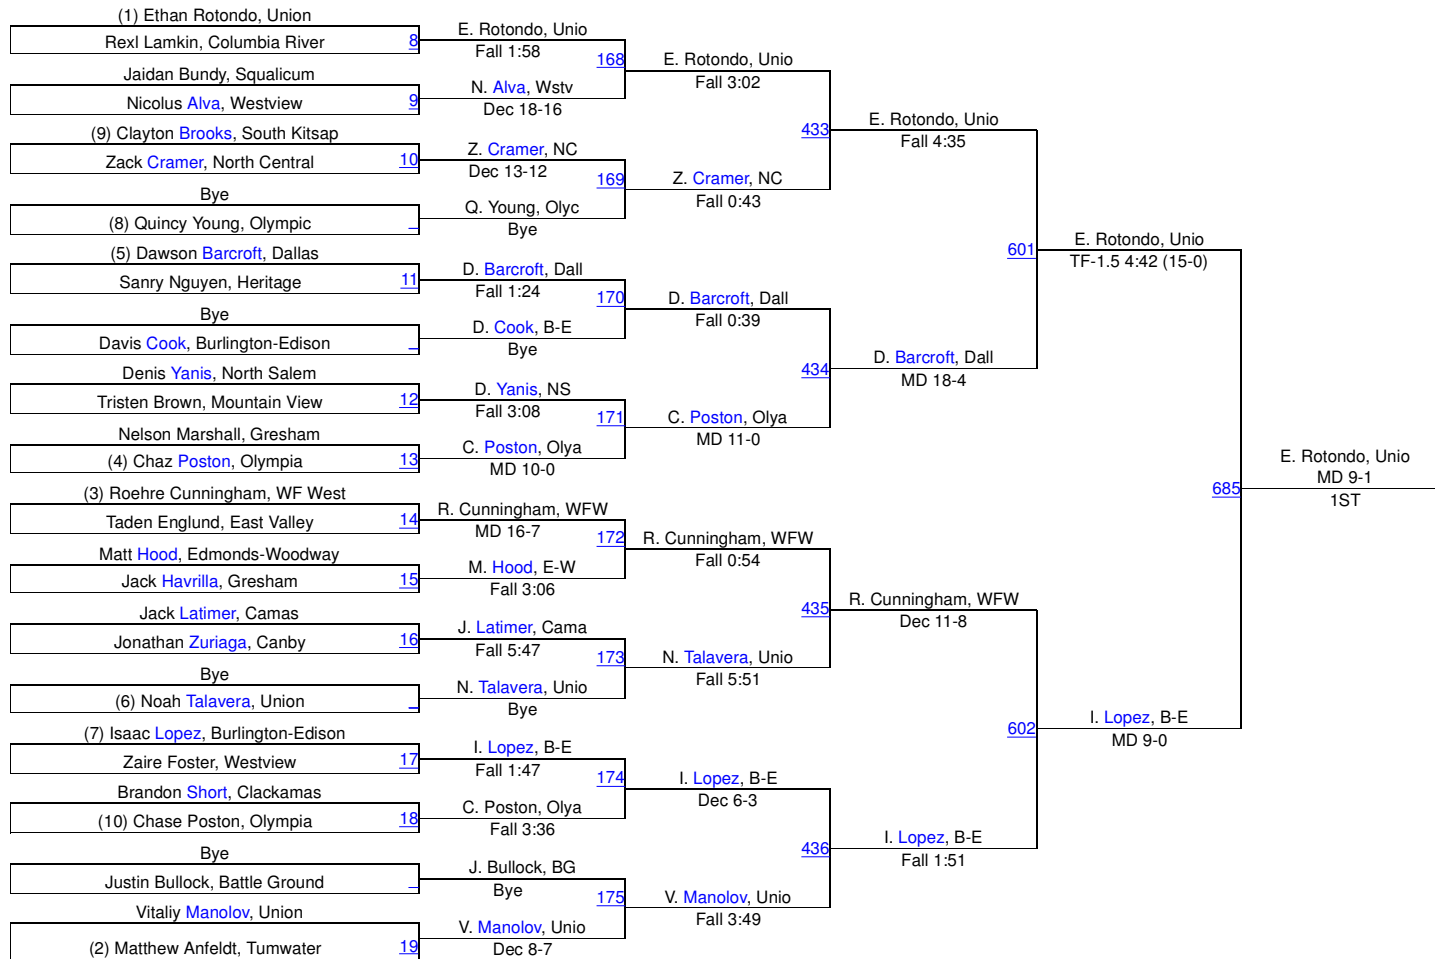

Pacific Coast Wrestling Championships

106

106

Pacific Coast Wrestling Championships

113

113

Pacific Coast Wrestling Championships

120

120

Pacific Coast Wrestling Championships

126

126

Pacific Coast Wrestling Championships

132

132

Pacific Coast Wrestling Championships