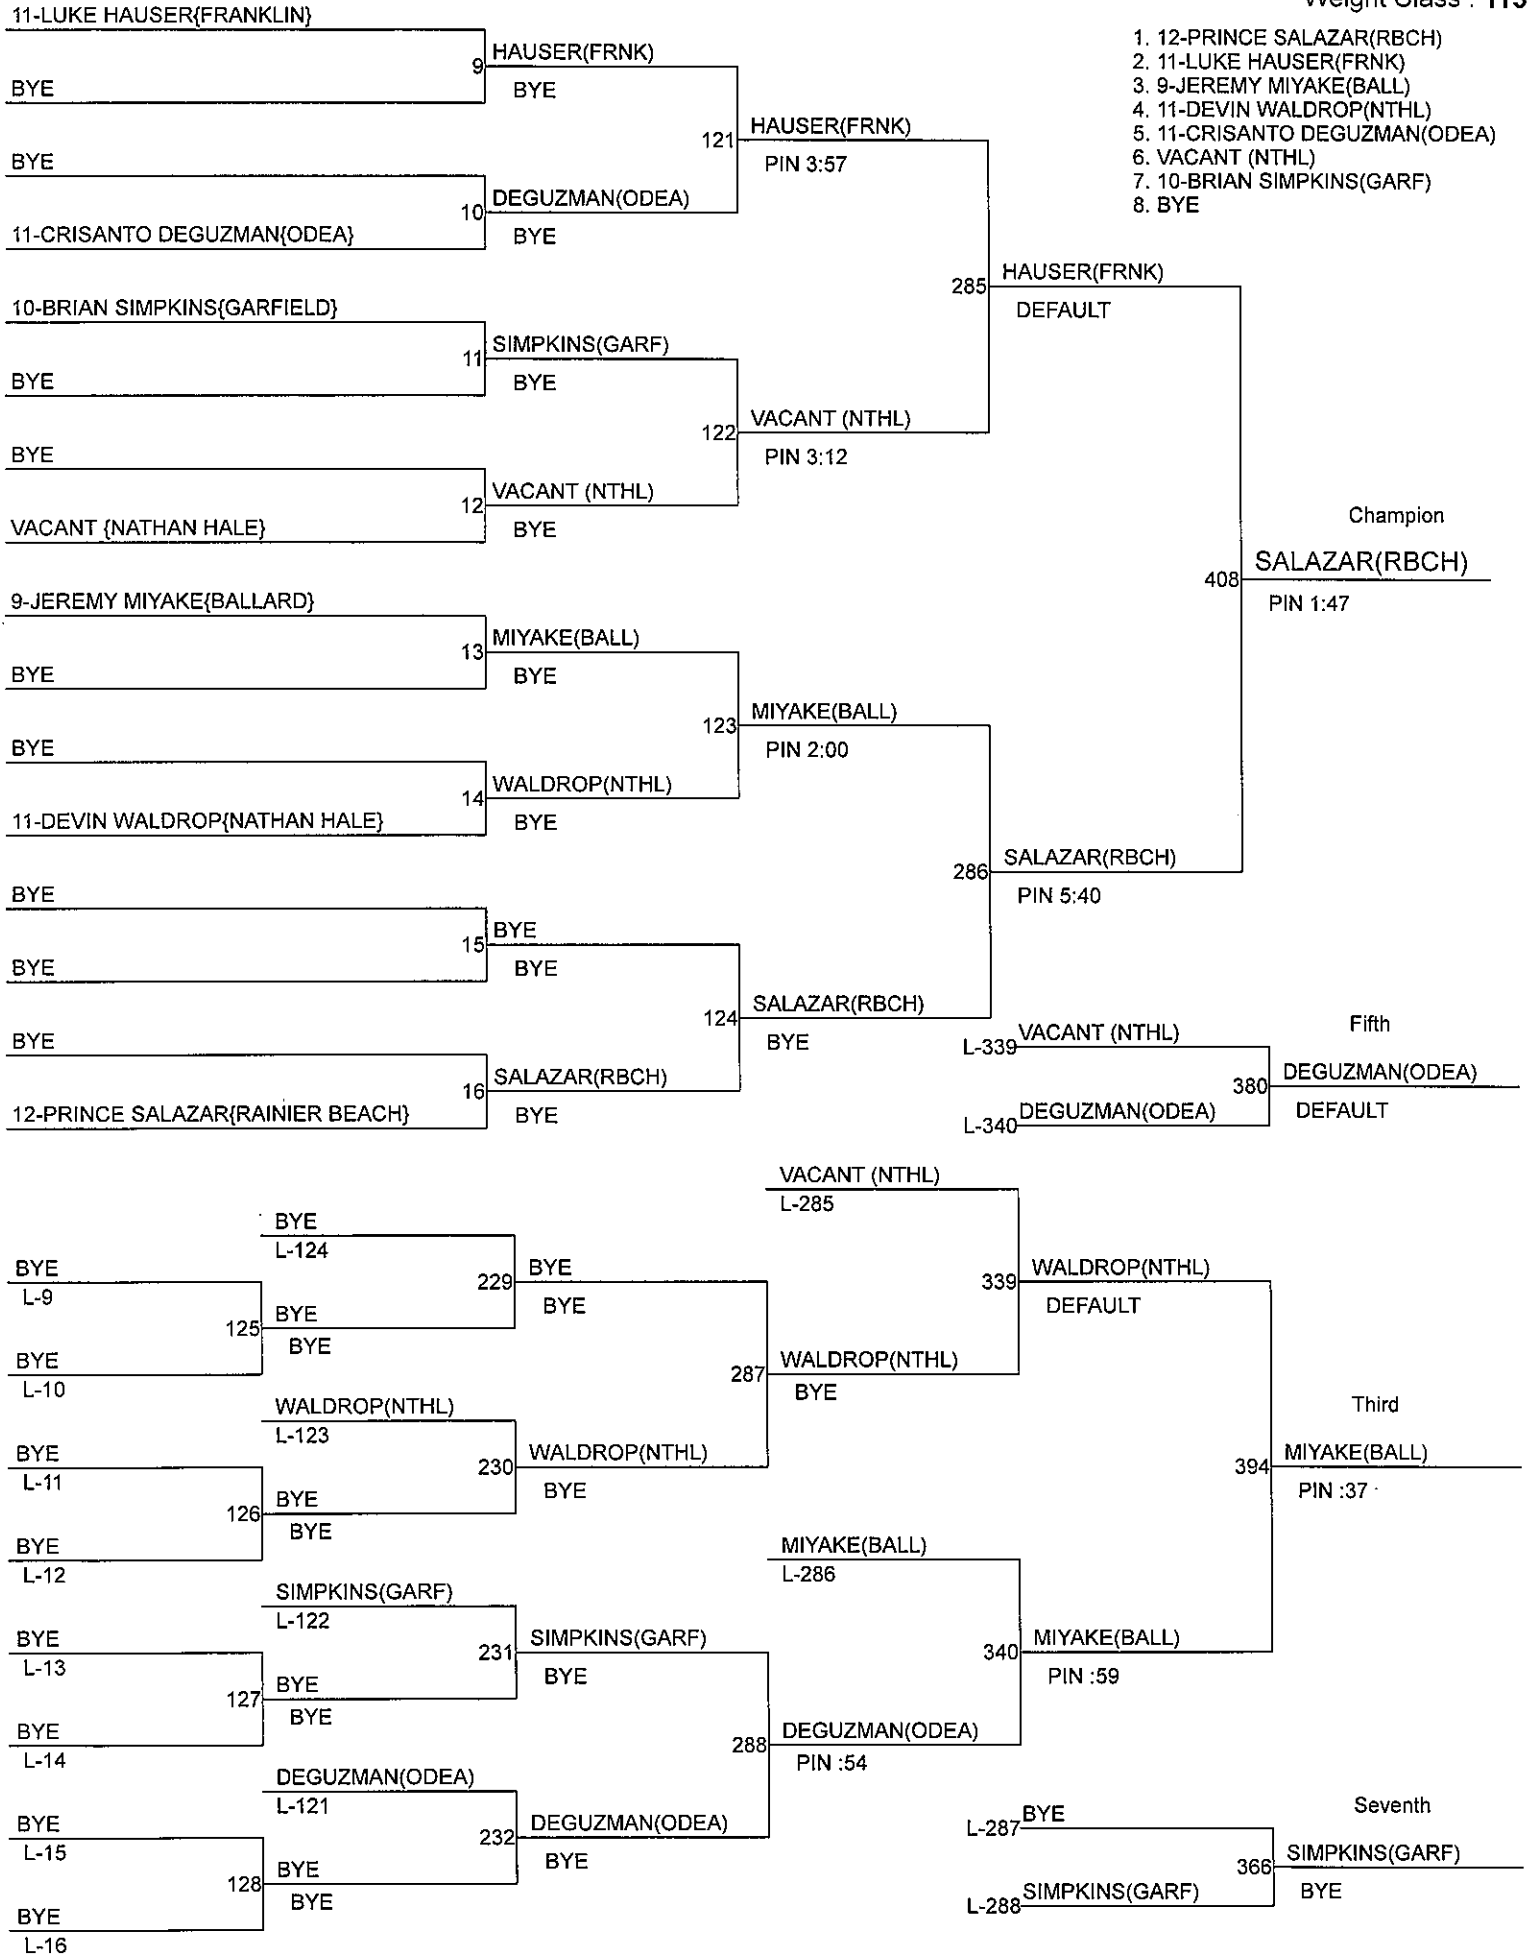

METRO TOURNAMENT

Weight Class : 113