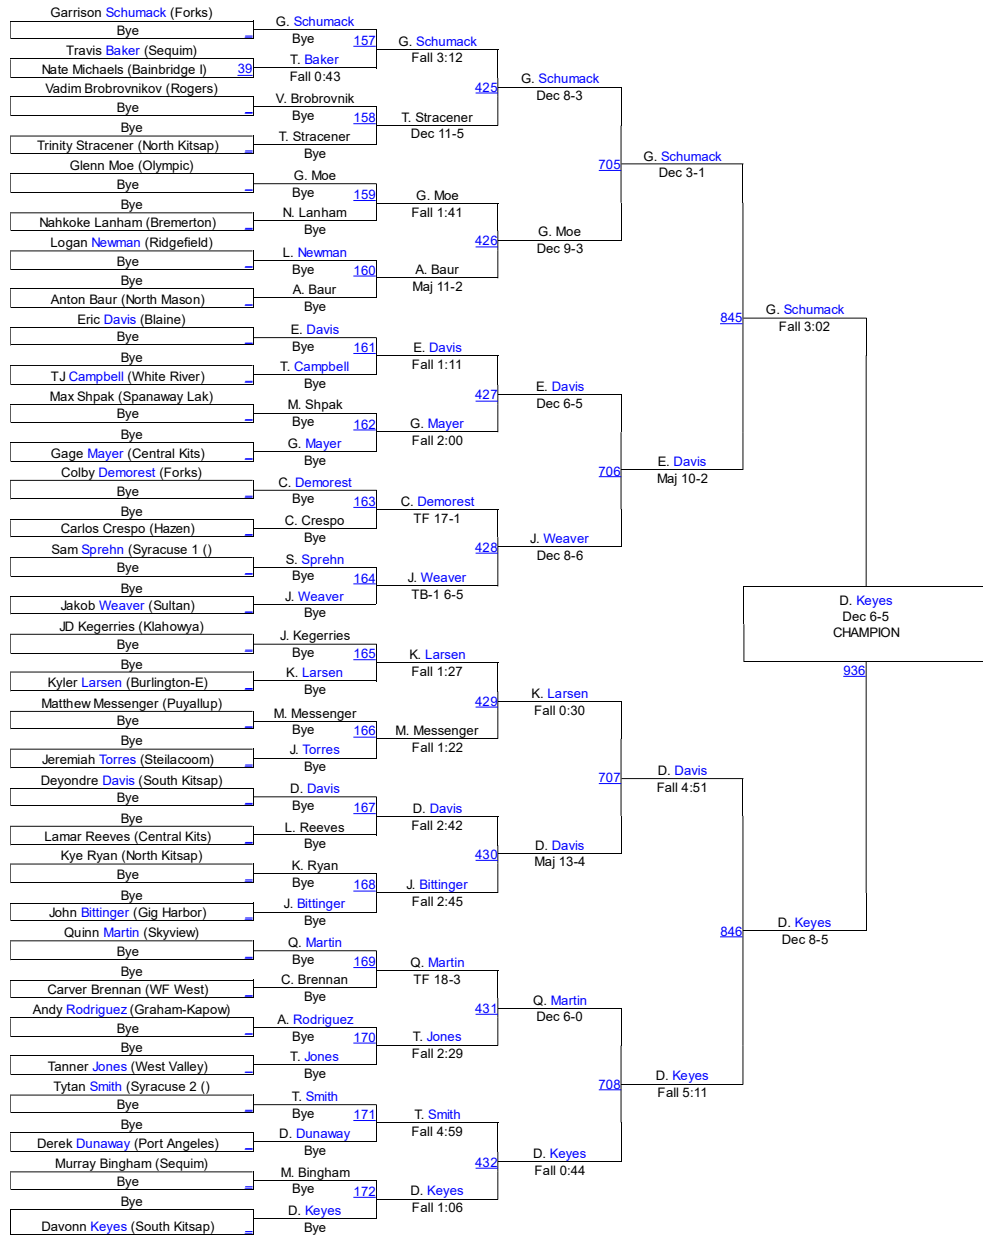

Male 138

Male 138

HammerHead Invitational 2016

Male 145

Male 145

HammerHead Invitational 2016

Male 152

Male 152