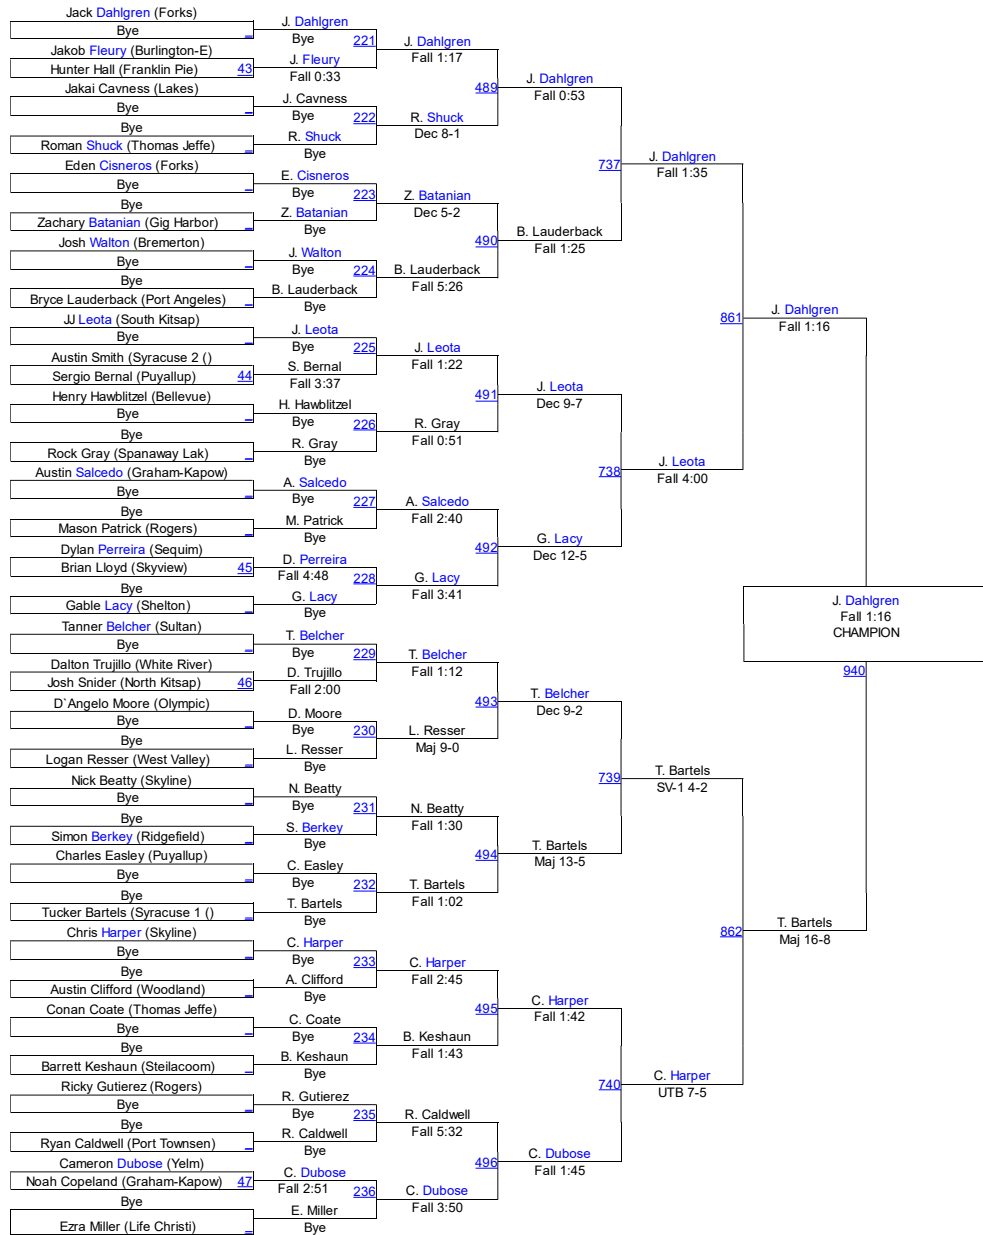

HammerHead Invitational 2016

Male 195