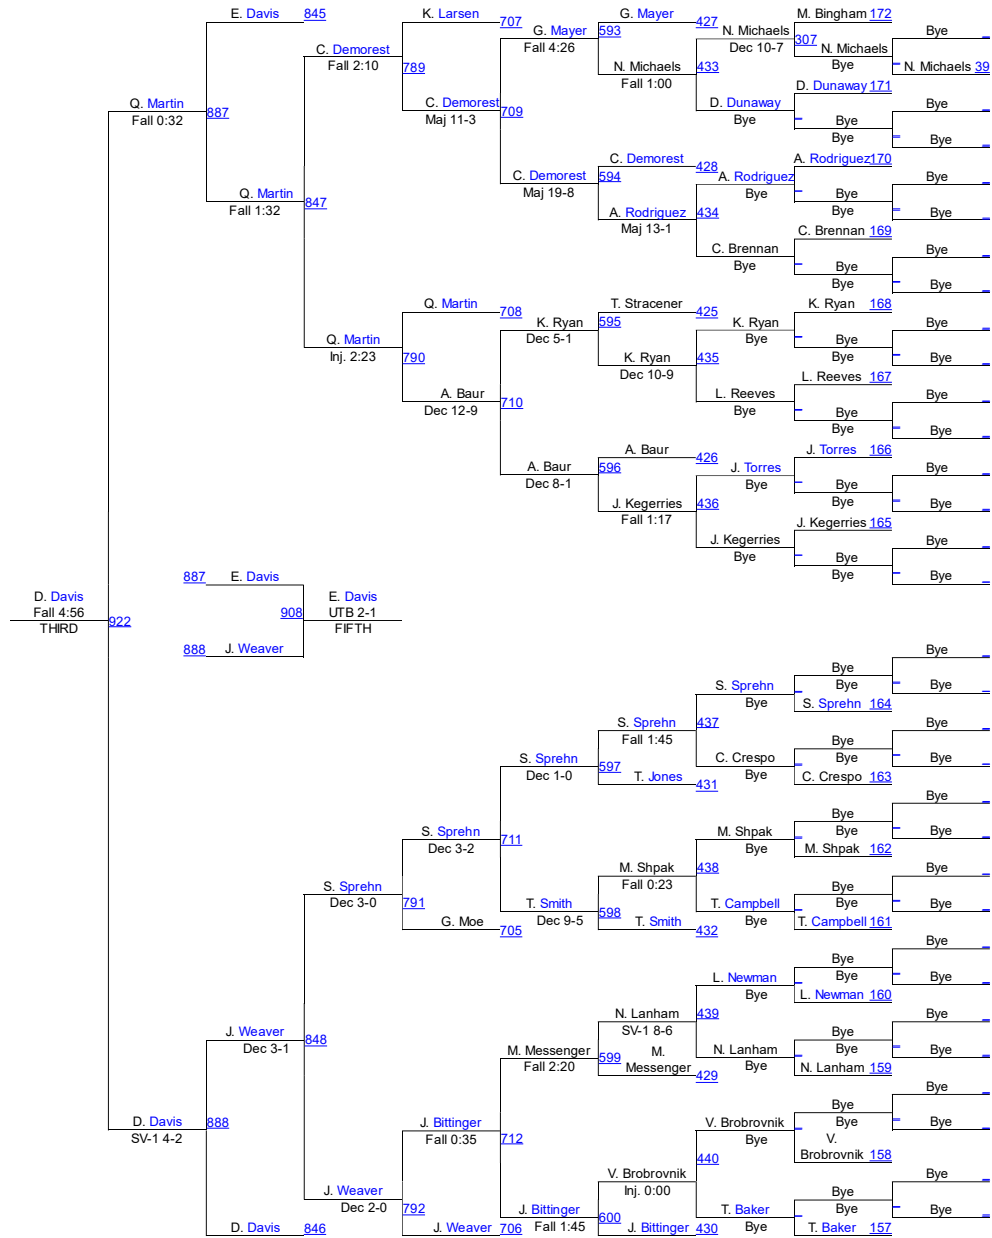

Male 138

Male 138

HammerHead Invitational 2016

Male 145

Male 145

HammerHead Invitational 2016

Male 152

Male 152