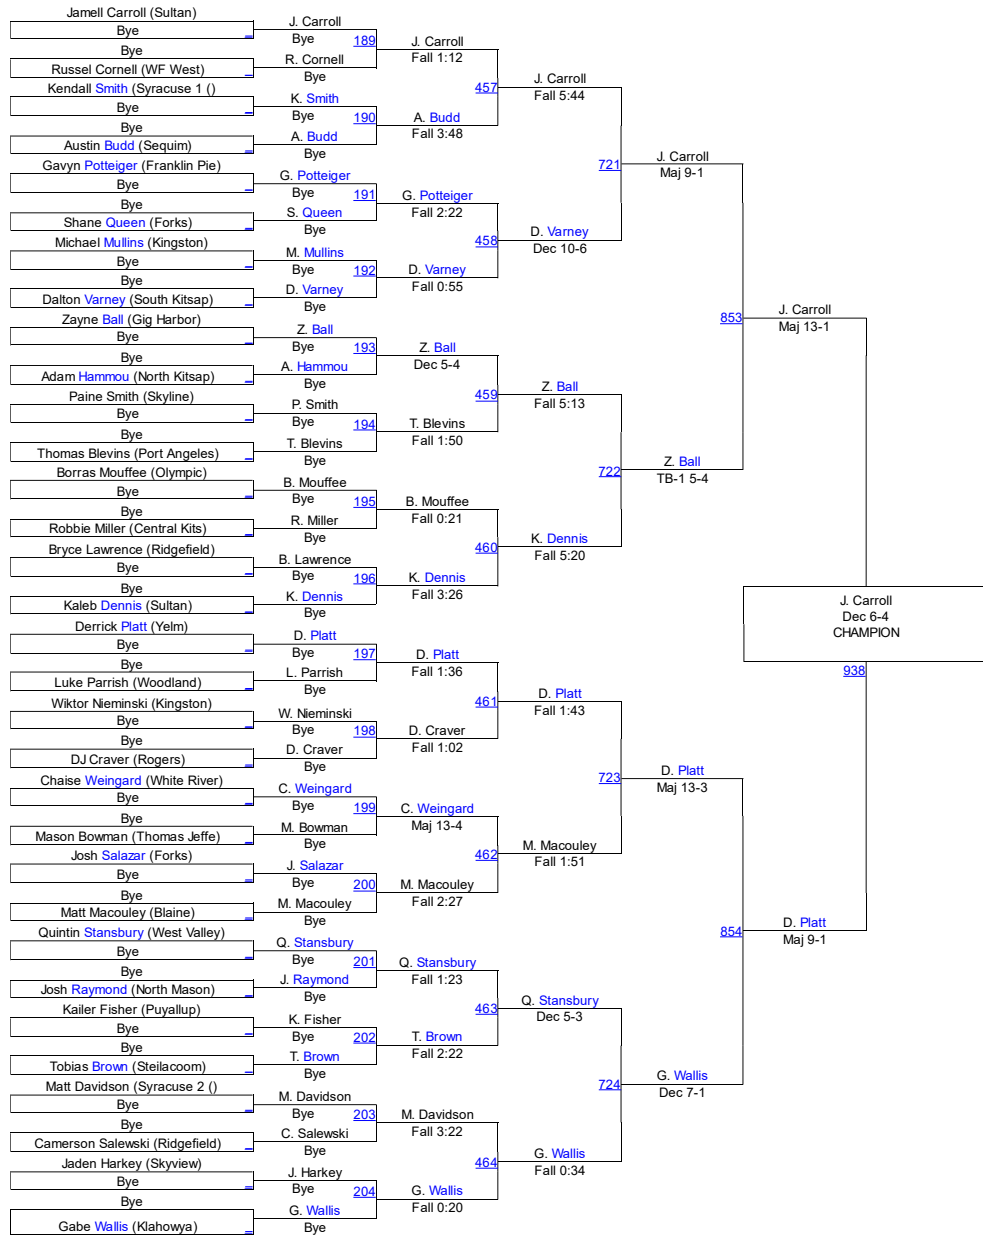

HammerHead Invitational 2016

Male 160

Male 160

HammerHead Invitational 2016

Male 170

Male 170

HammerHead Invitational 2016

Male 182