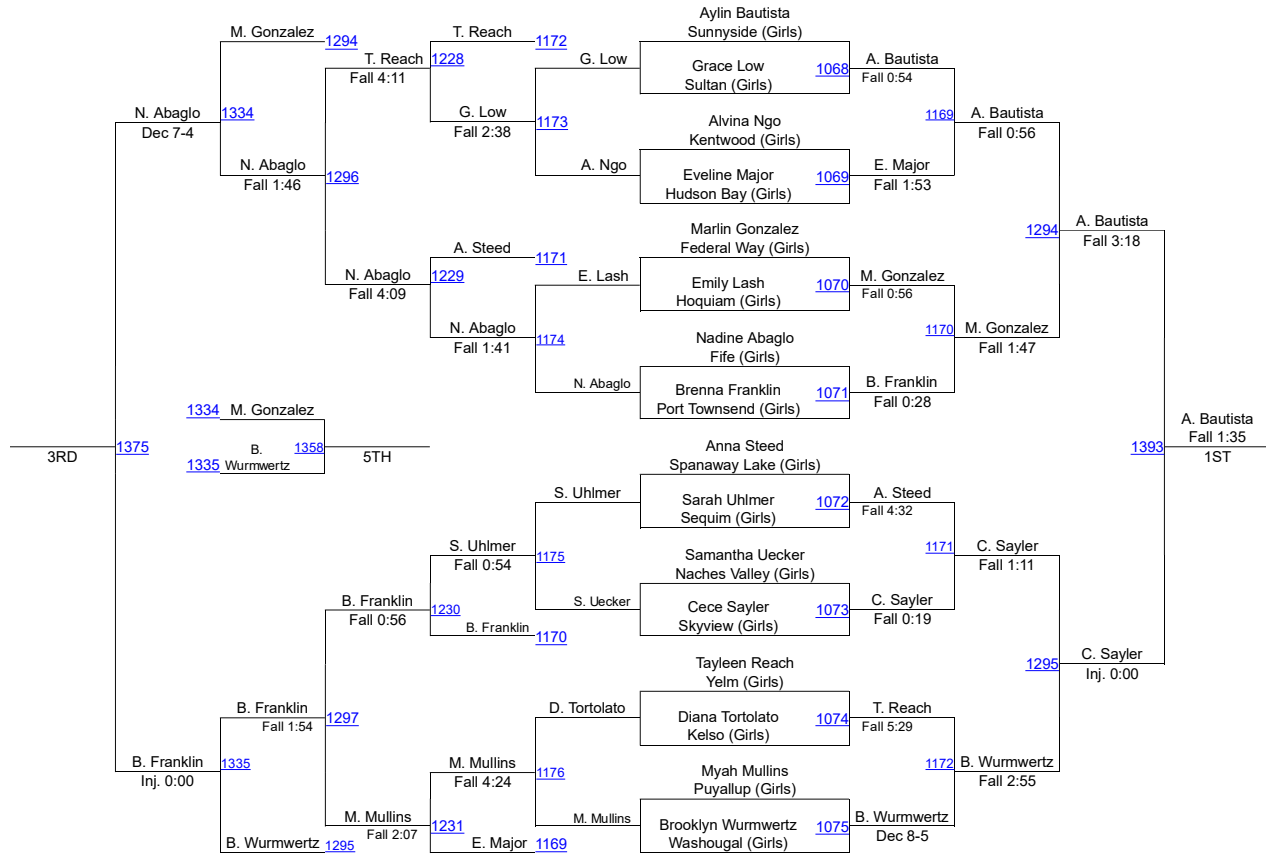

HammerHead Invitational 2016

Female 170