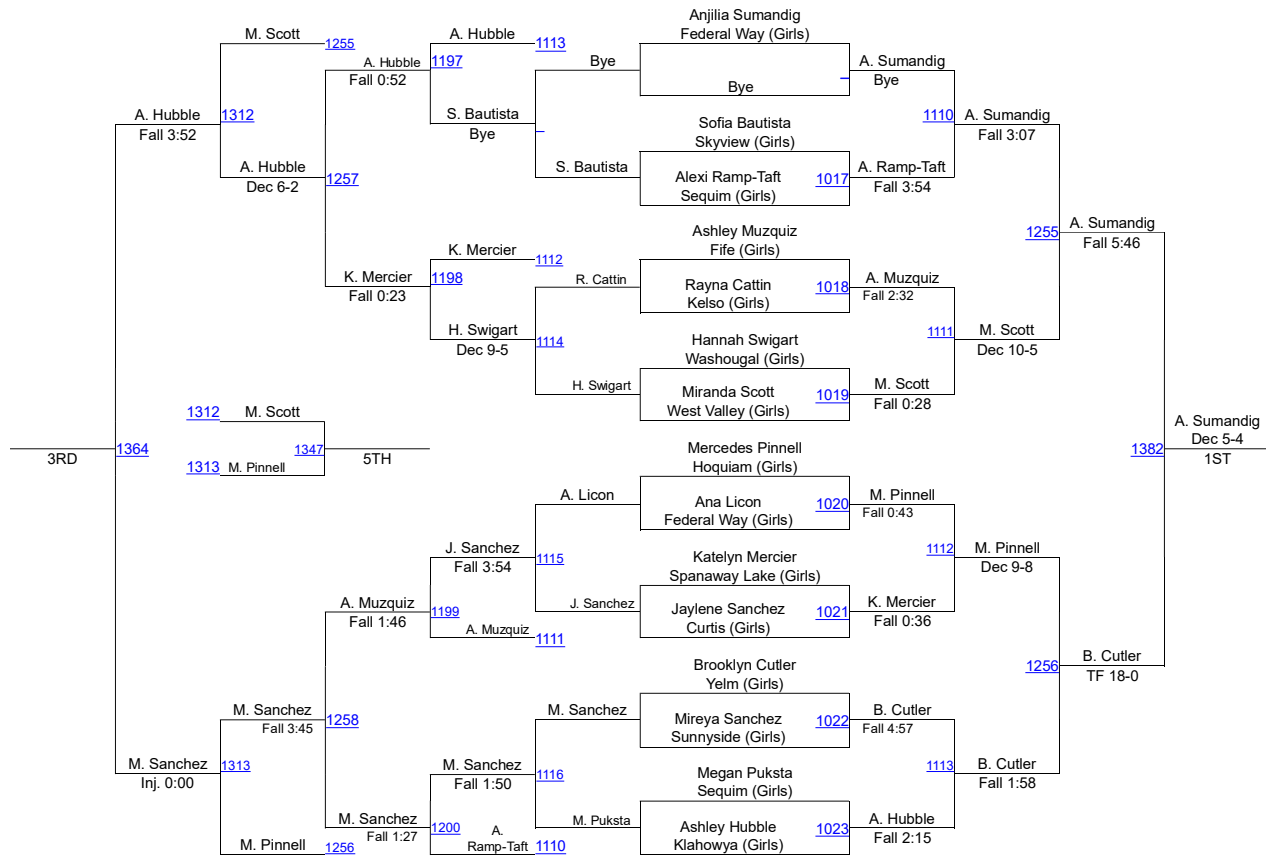

HammerHead Invitational 2016

Female 120