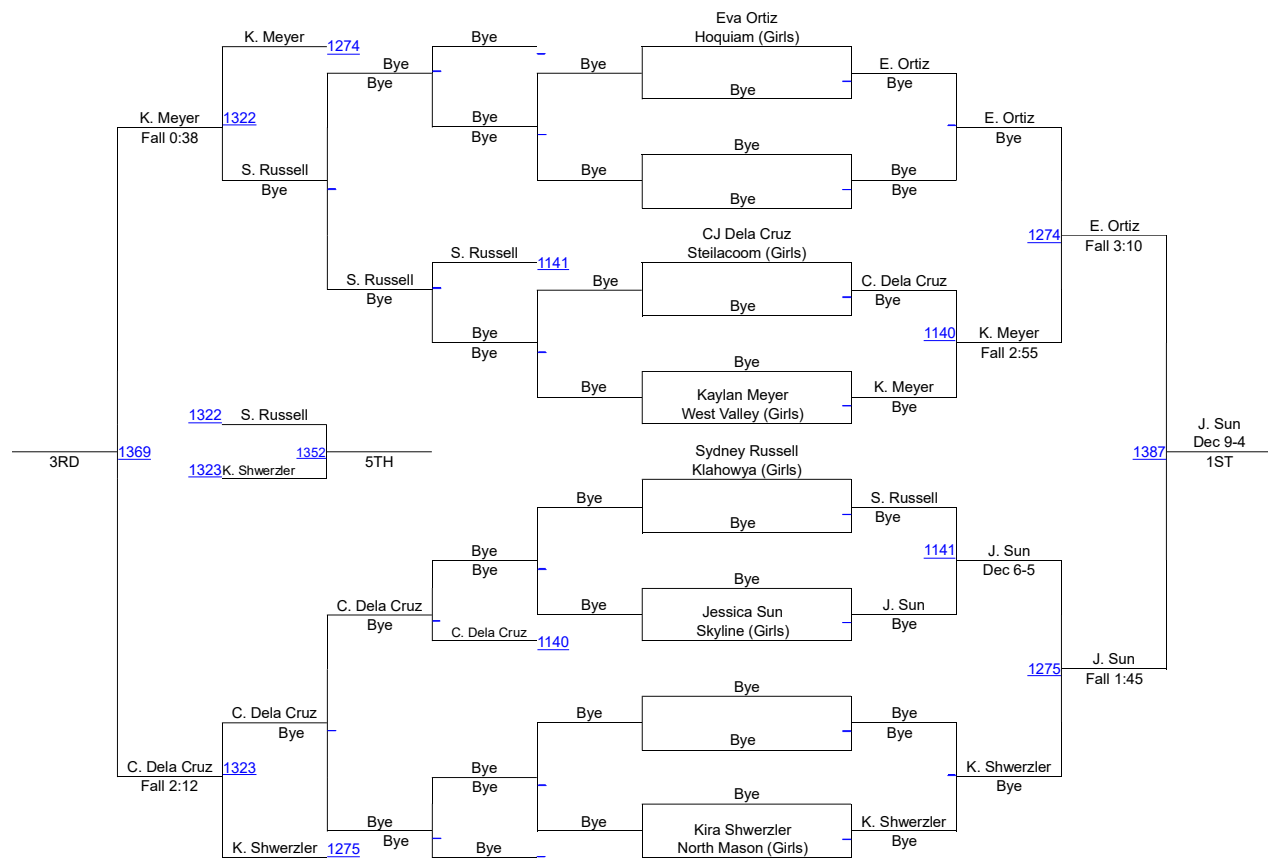

HammerHead Invitational 2016

Female 125B

HammerHead Invitational 2016

Female 130

HammerHead Invitational 2016

Female 130B

HammerHead Invitational 2016

Female 135