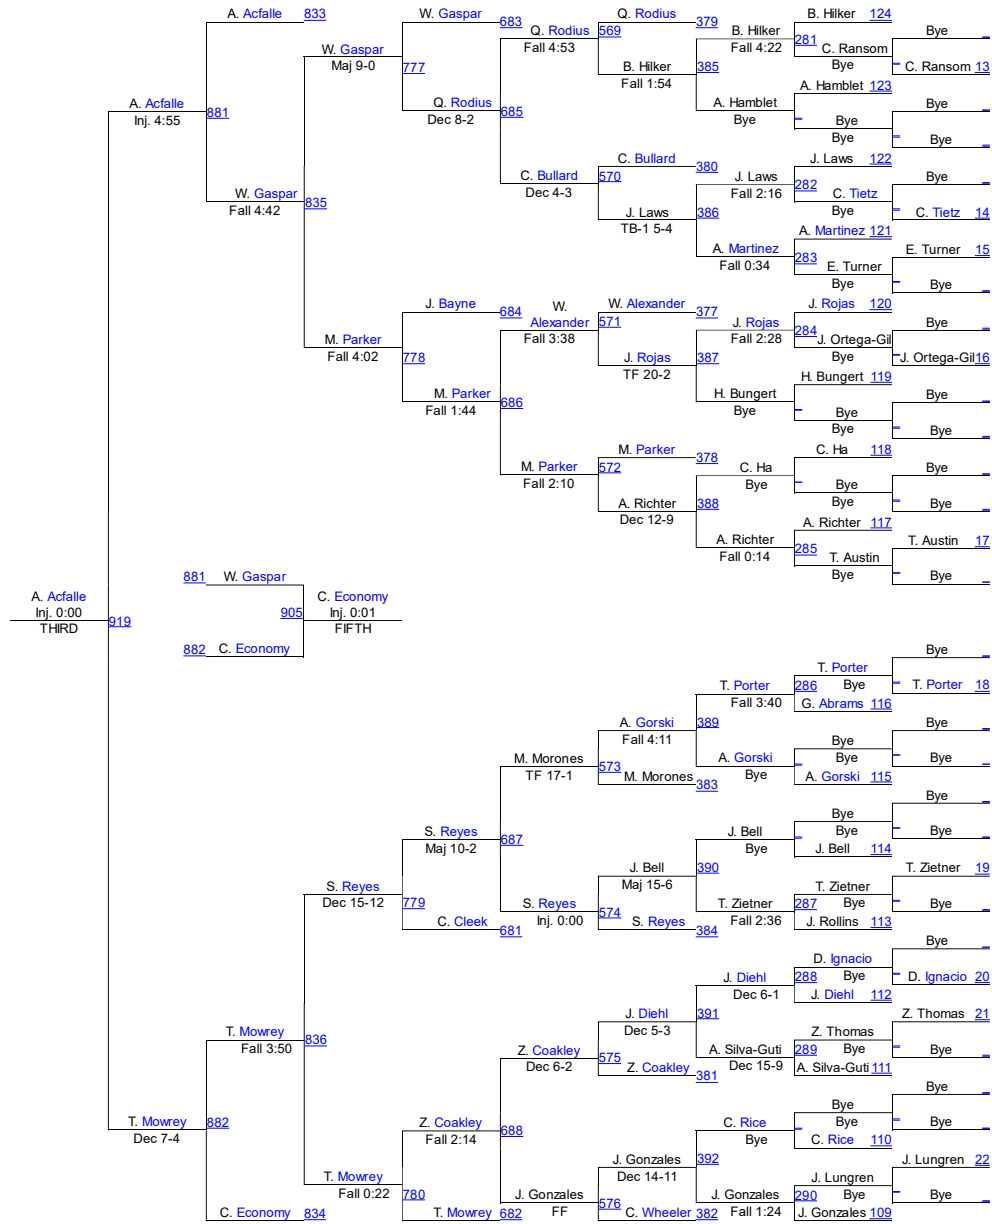

Male 120

HammerHead Invitational 2016

Male 126

Male 126

HammerHead Invitational 2016

Male 132

Male 132

HammerHead Invitational 2016