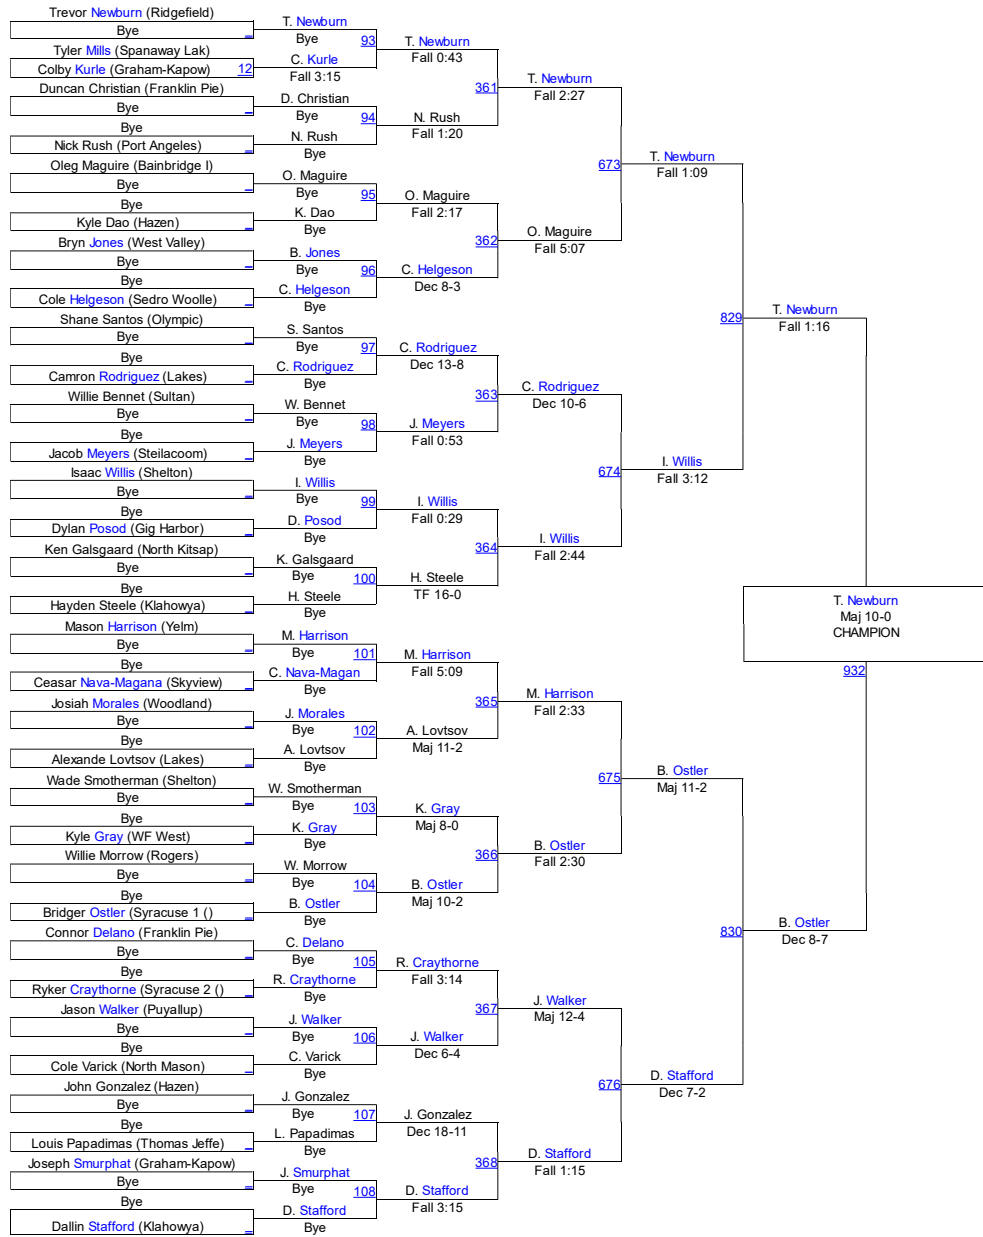

HammerHead Invitational 2016

Male 126