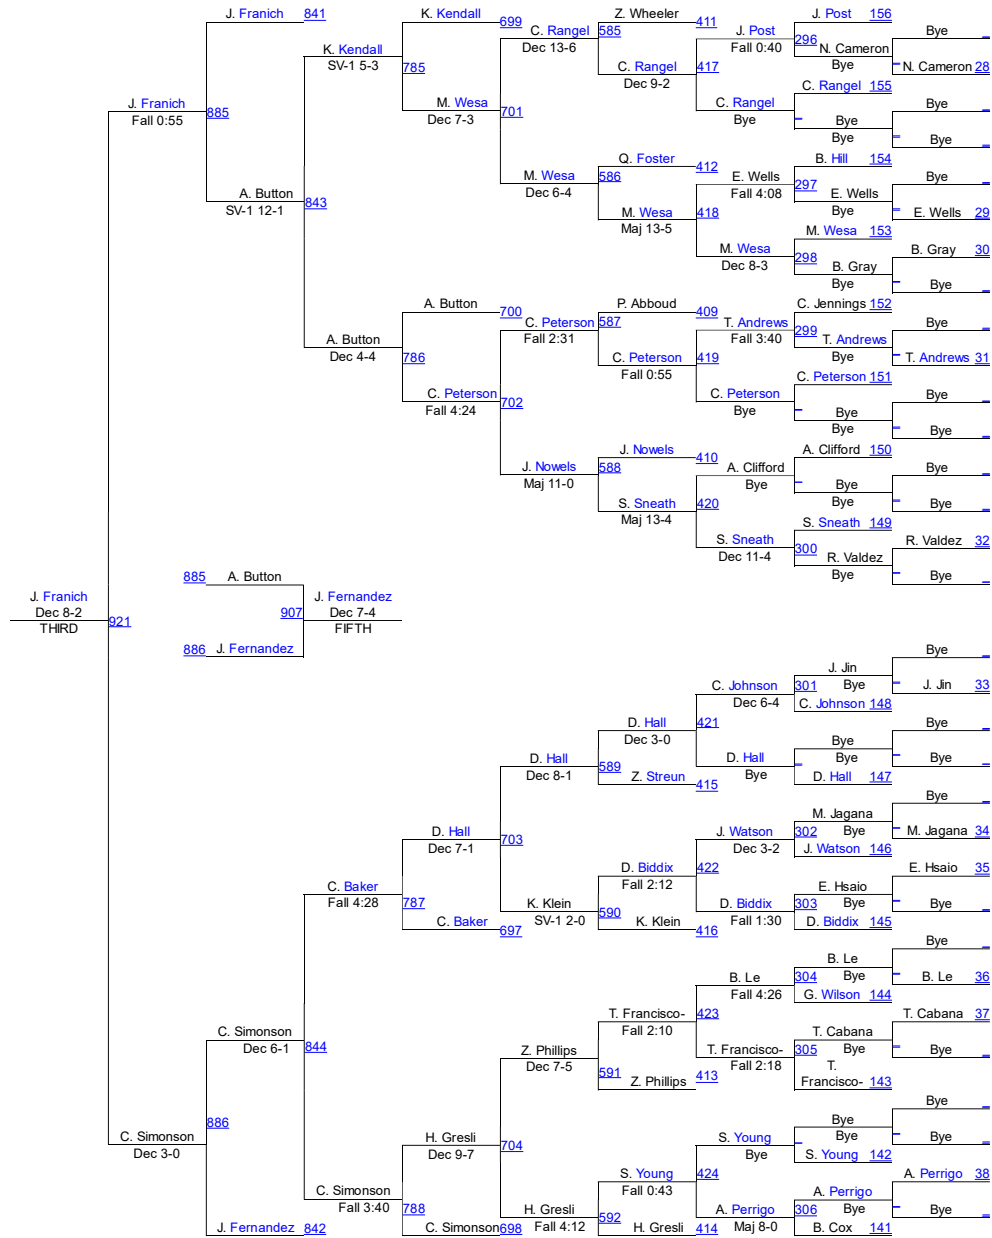

Male 138

Male 138

HammerHead Invitational 2016

Male 145

Male 145

HammerHead Invitational 2016

Male 152

Male 152