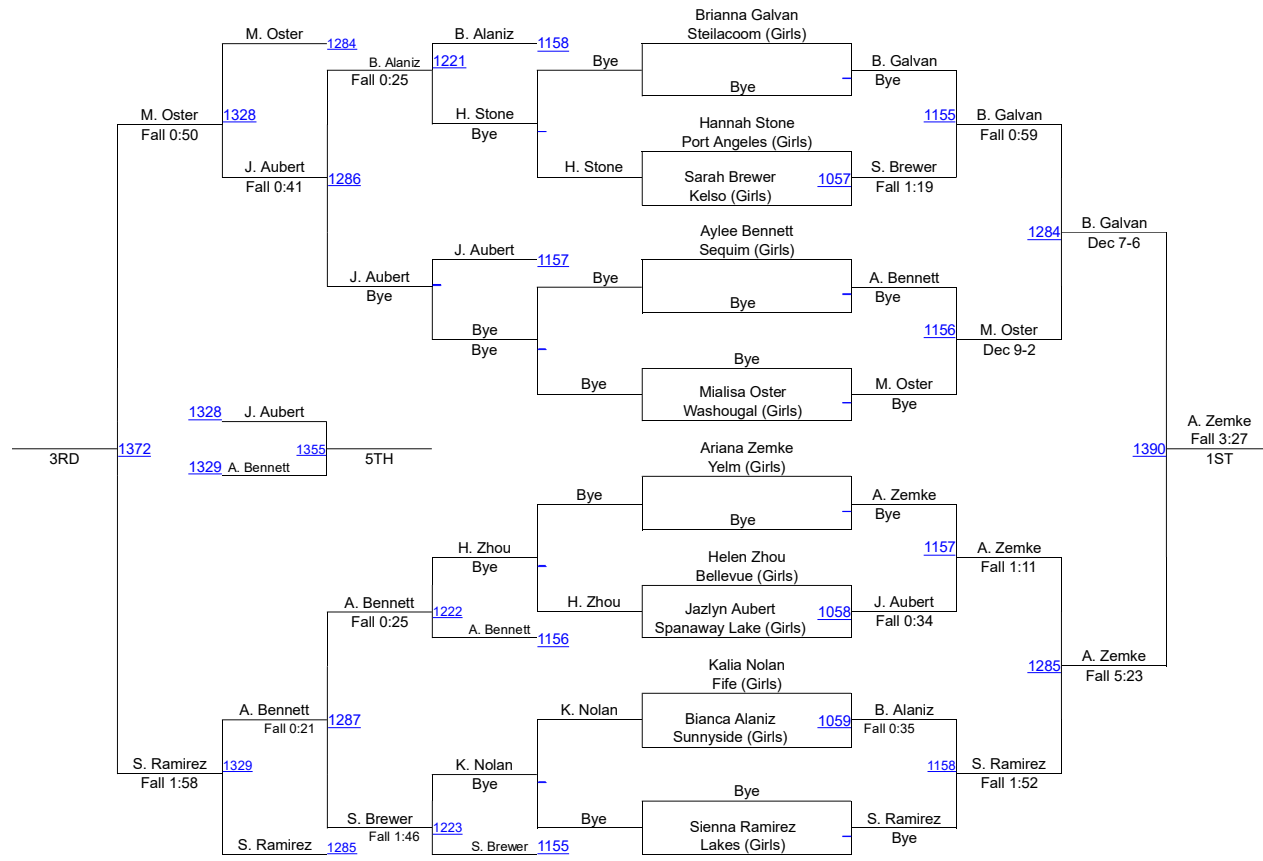

HammerHead Invitational 2016

Female 145