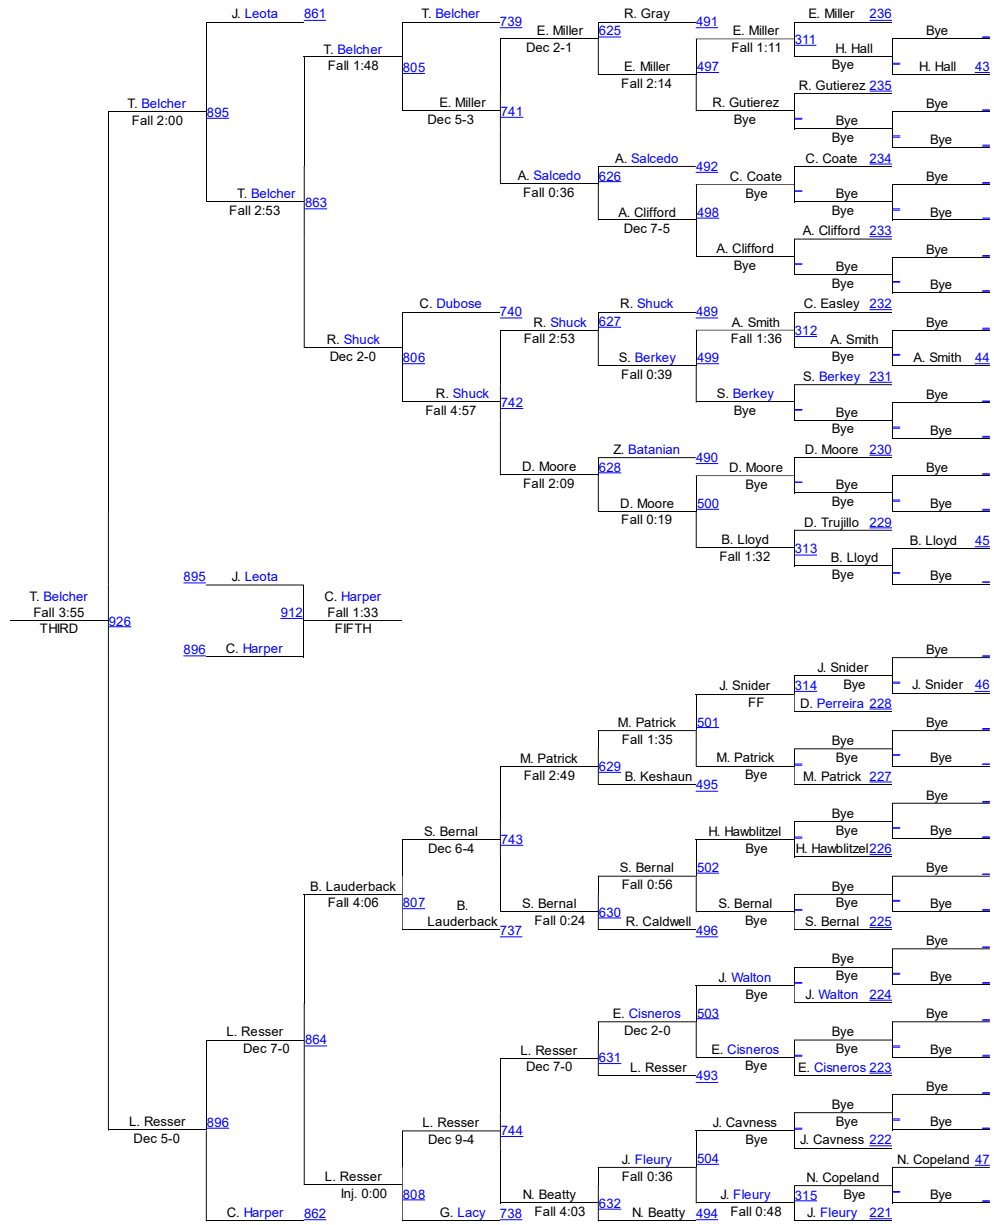

Male 182

HammerHead Invitational 2016

Male 195

Male 195

HammerHead Invitational 2016

Male 220

Male 220

HammerHead Invitational 2016