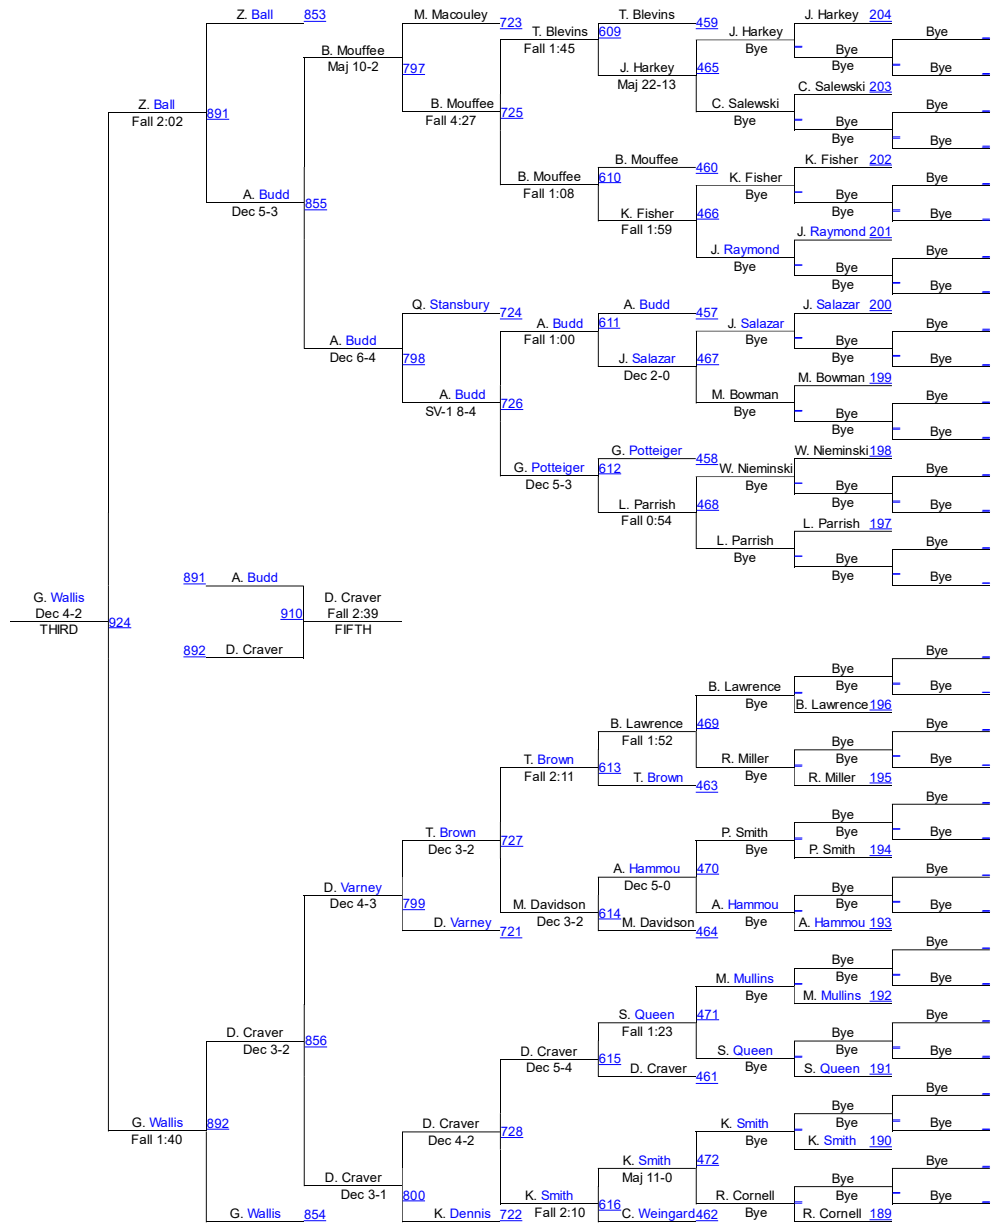

HammerHead Invitational 2016

Male 160

Male 160

HammerHead Invitational 2016

Male 170

Male 170

HammerHead Invitational 2016

Male 182