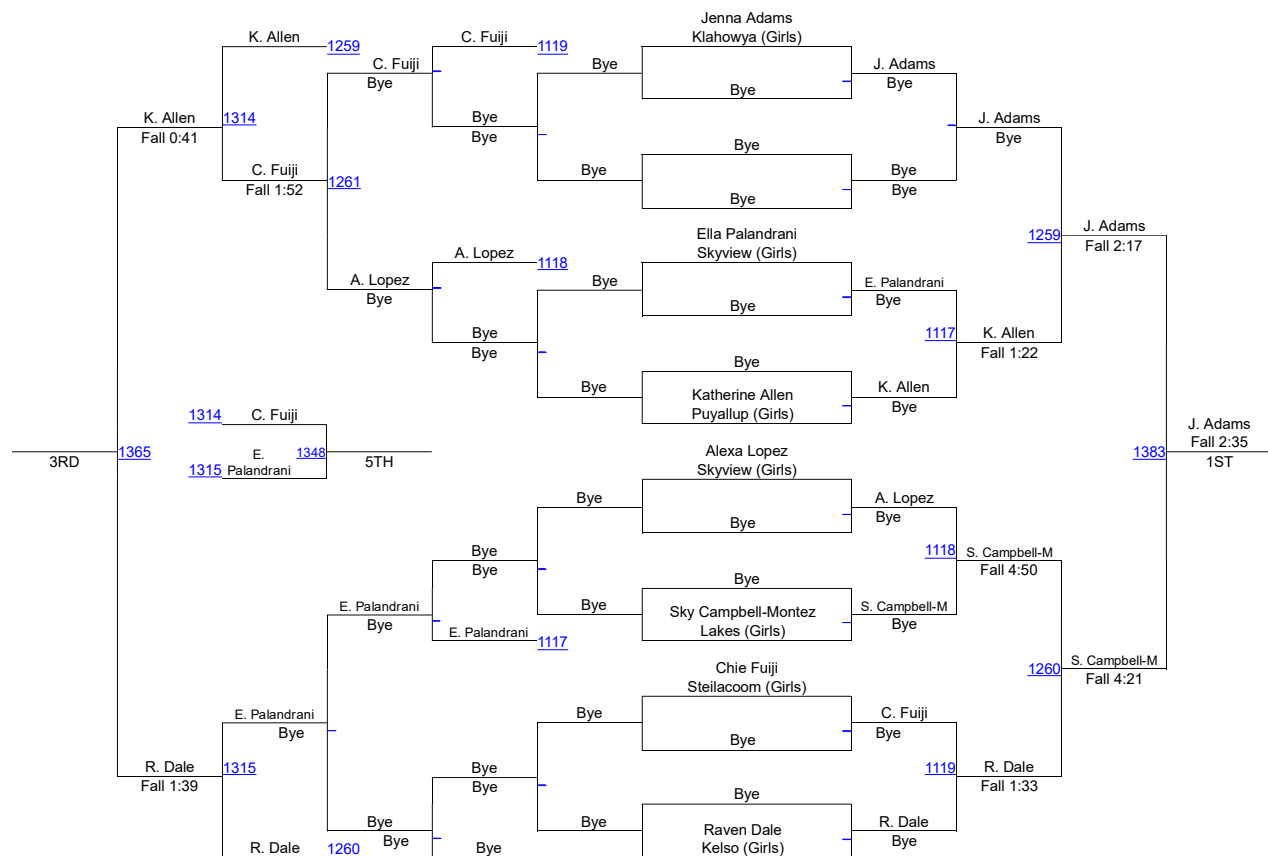

HammerHead Invitational 2016

Female 115

HammerHead Invitational 2016

Female 120

HammerHead Invitational 2016

Female 120B

HammerHead Invitational 2016

Female 125