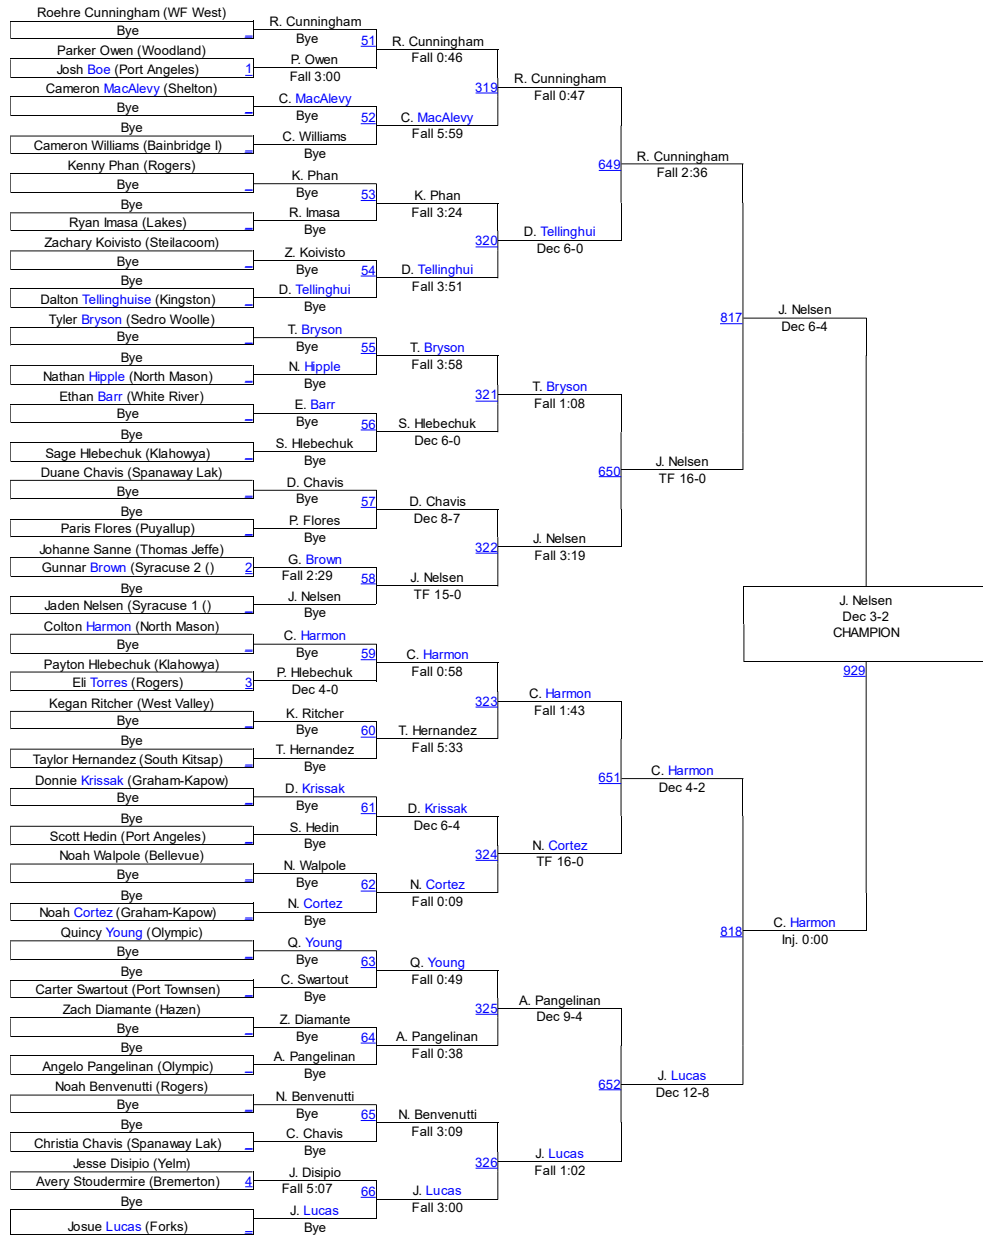

HammerHead Invitational 2016

Male 106

Male 106

HammerHead Invitational 2016

Male 113

Male 113

HammerHead Invitational 2016

Male 120