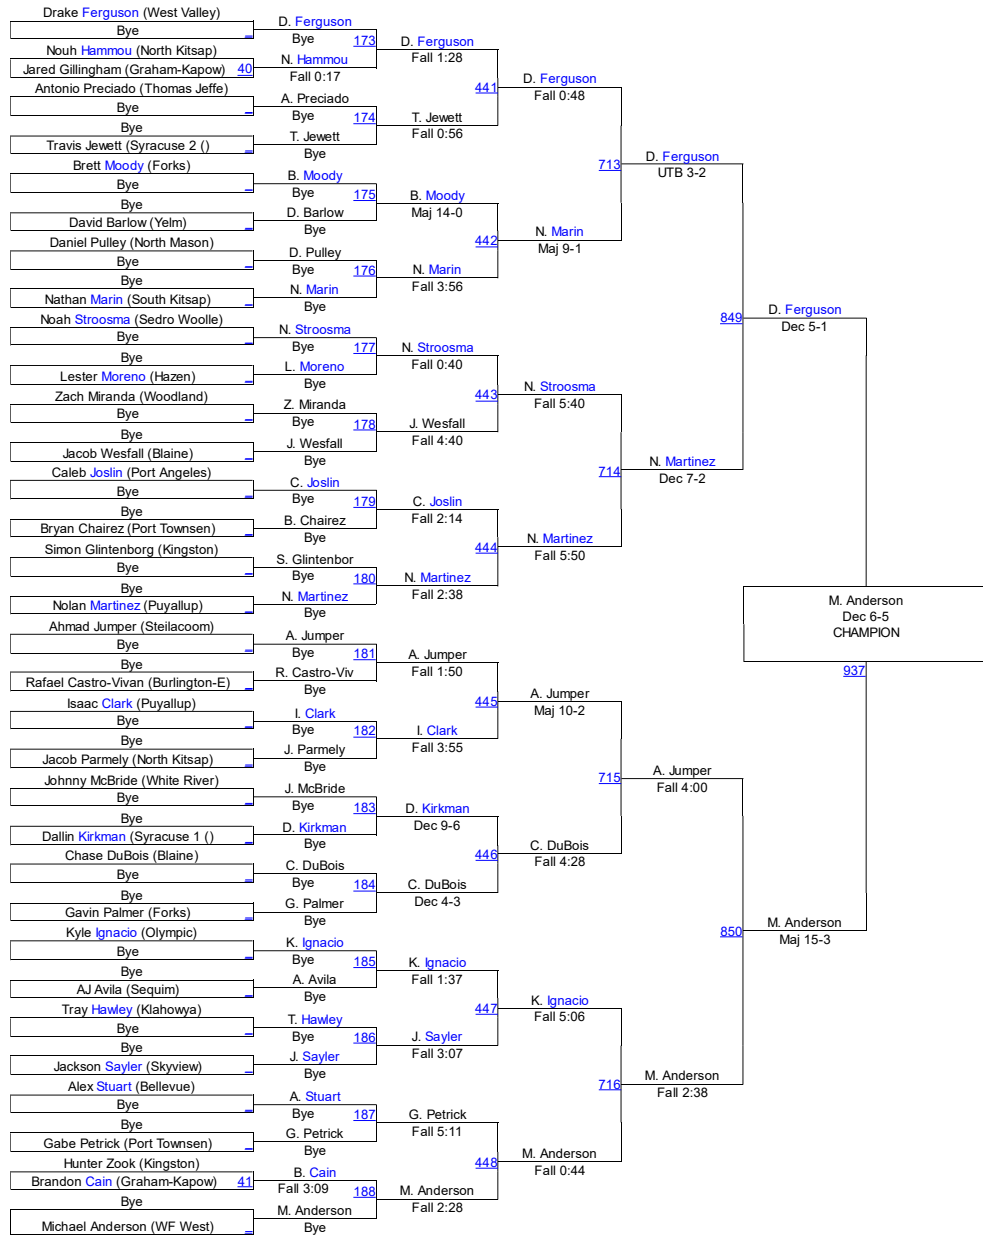

HammerHead Invitational 2016

Male 160