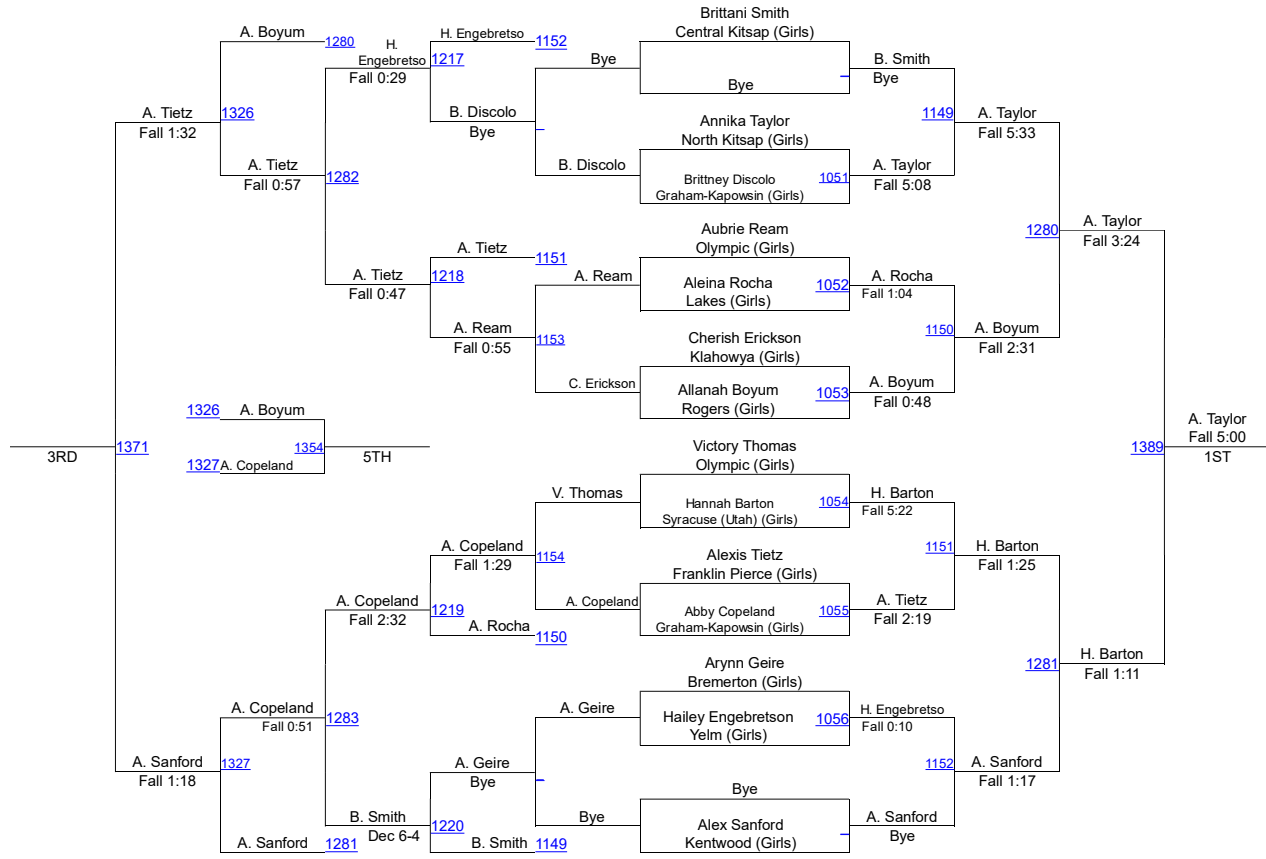

HammerHead Invitational 2016

Female 140