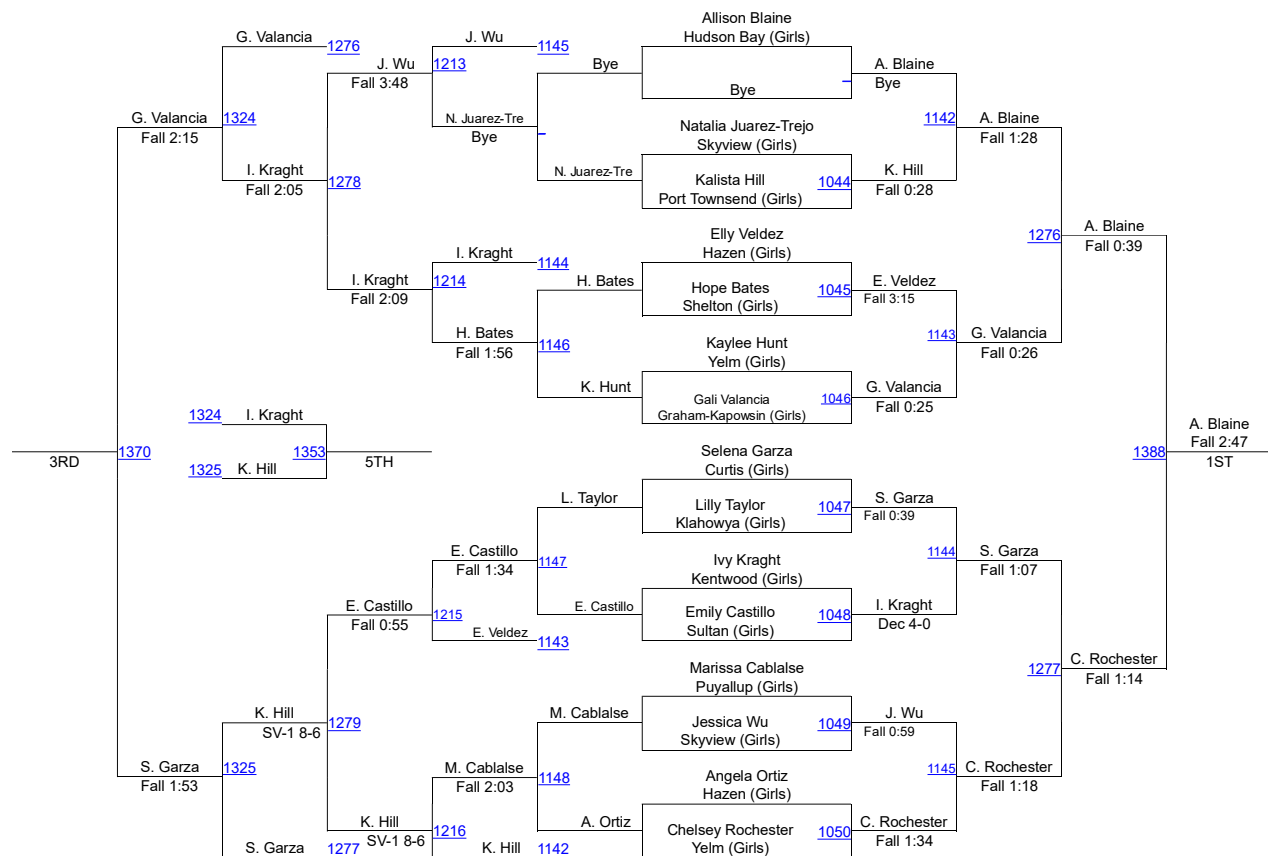

HammerHead Invitational 2016

Female 125B

HammerHead Invitational 2016

Female 130

HammerHead Invitational 2016

Female 130B

HammerHead Invitational 2016

Female 135