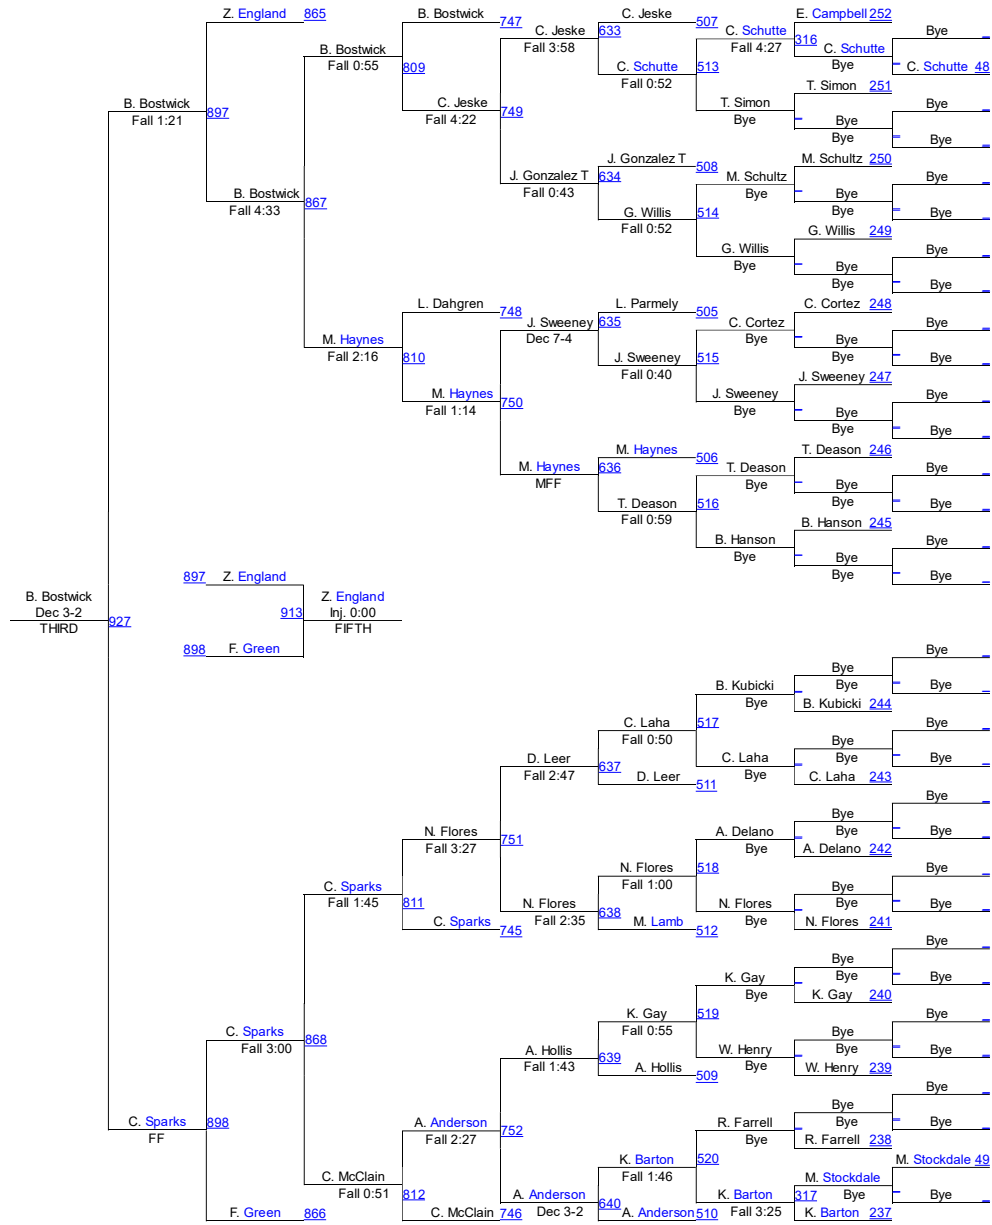

Male 182

HammerHead Invitational 2016

Male 195

Male 195

HammerHead Invitational 2016

Male 220

Male 220

HammerHead Invitational 2016