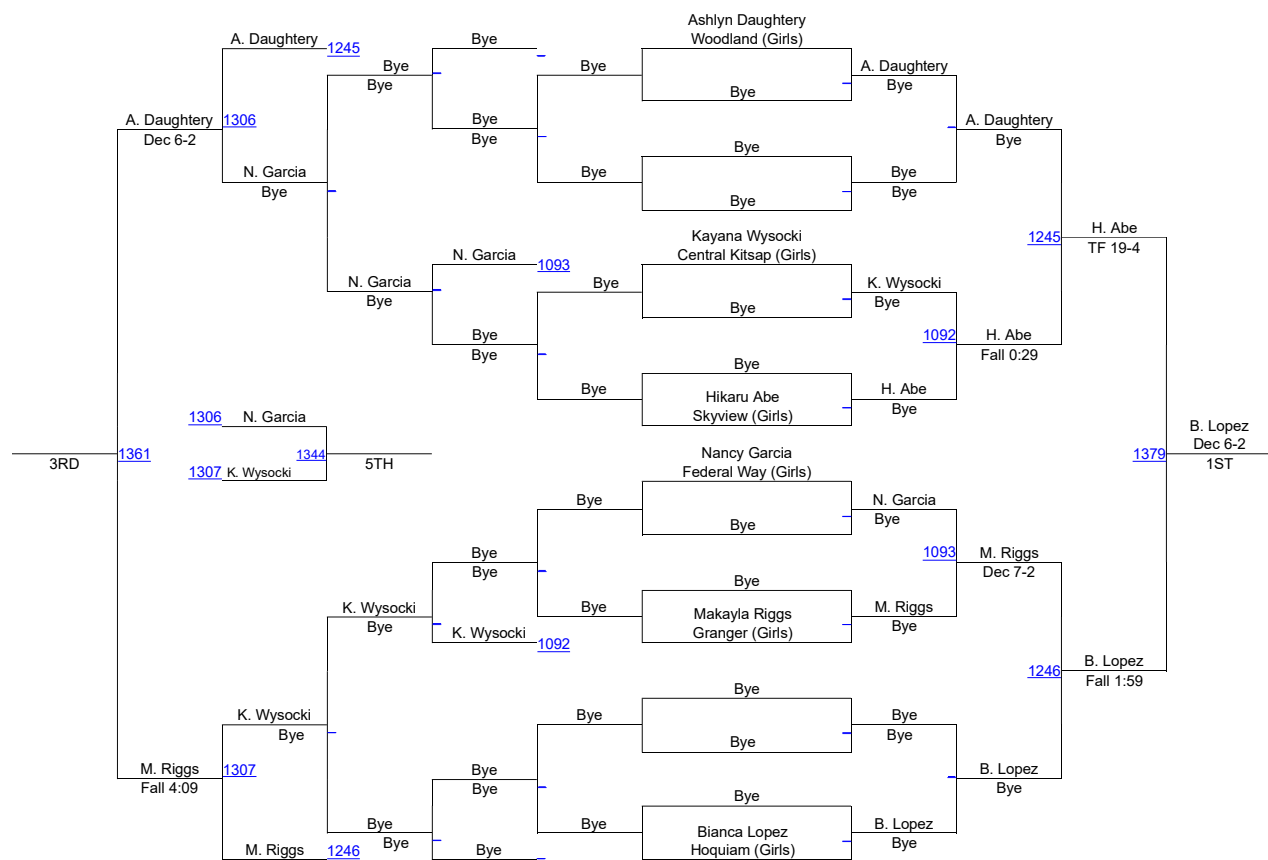

Male 285

Male 285

HammerHead Invitational 2016

Female 100

HammerHead Invitational 2016

Female 105

HammerHead Invitational 2016

Female 110