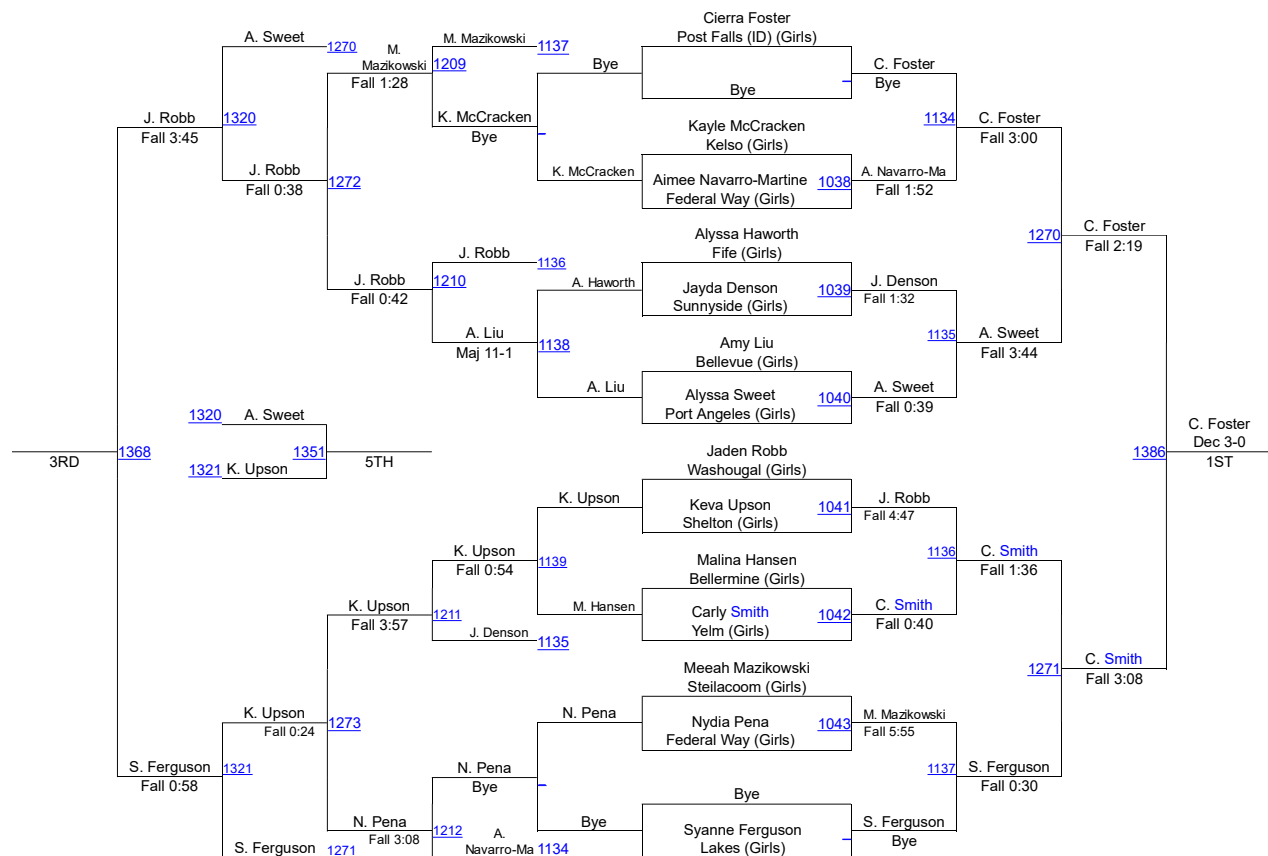

HammerHead Invitational 2016

Female 130