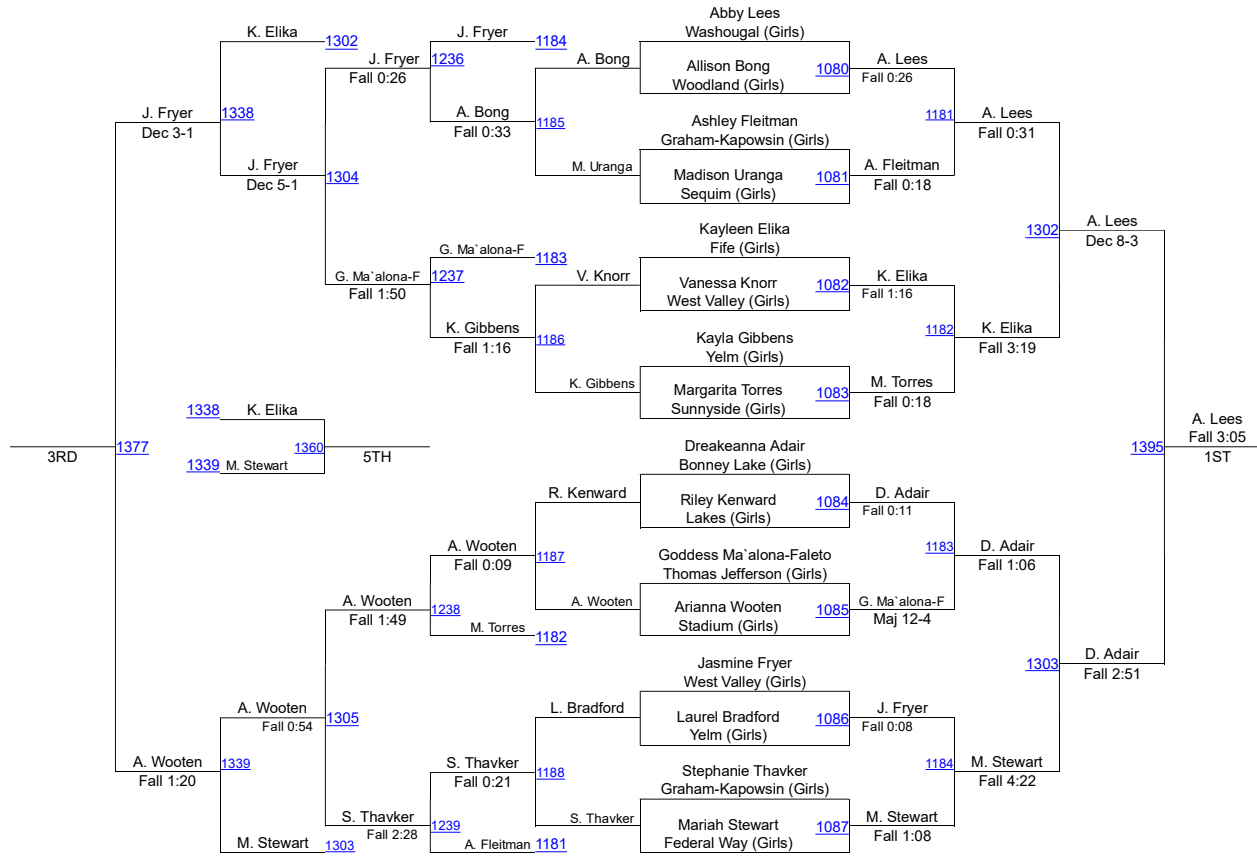

HammerHead Invitational 2016

Female 170

HammerHead Invitational 2016

Female 190

HammerHead Invitational 2016

Female 235

HammerHead Invitational 2016

Female (RR) 105-111