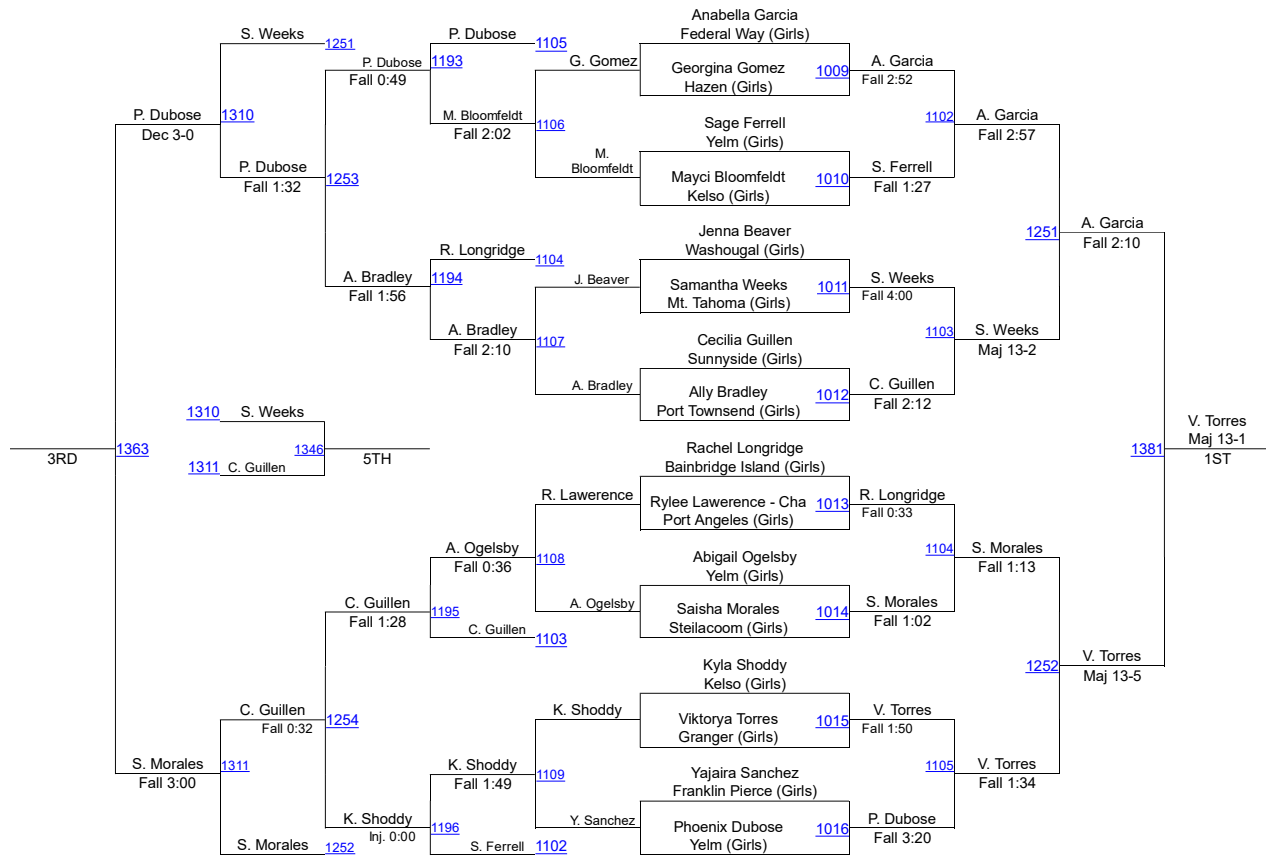

HammerHead Invitational 2016

Female 115