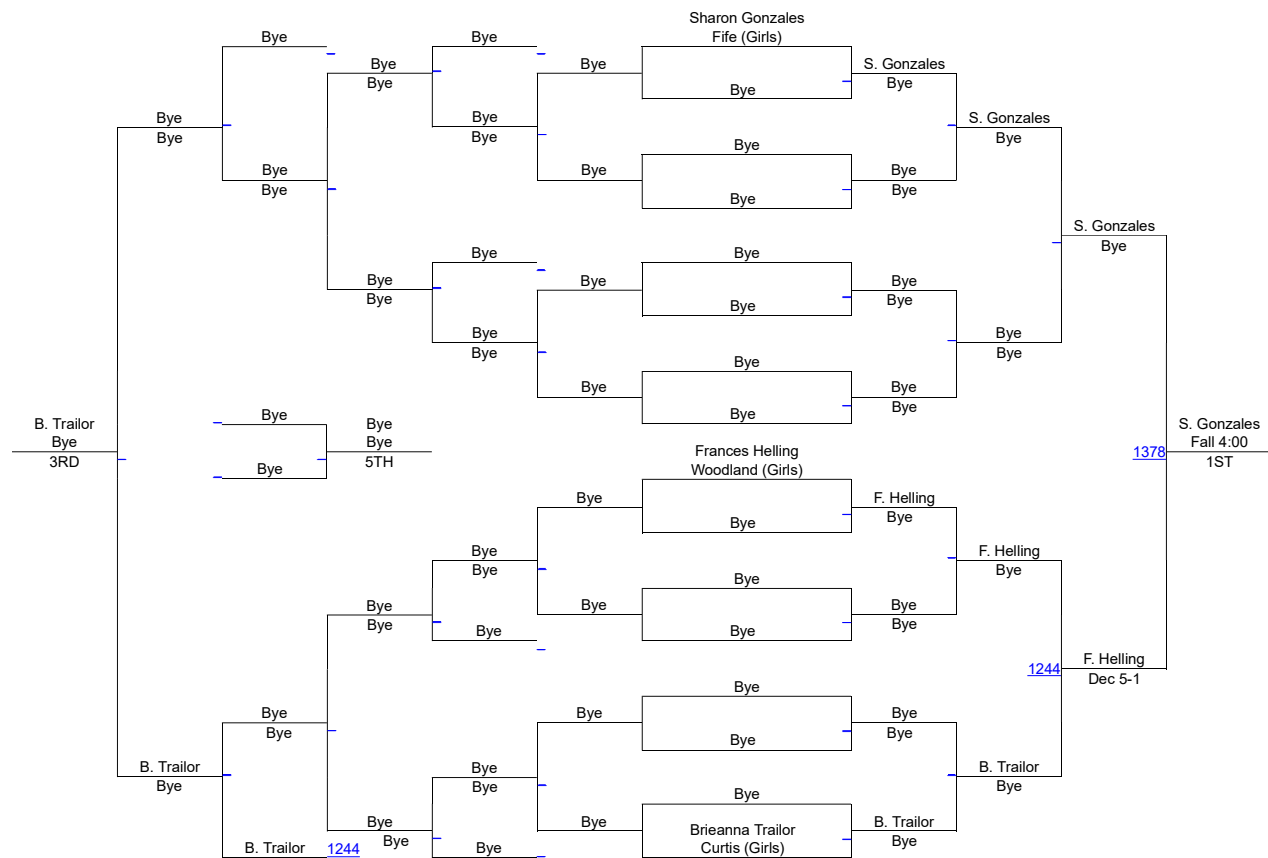

Male 285

Male 285

HammerHead Invitational 2016

Female 100

HammerHead Invitational 2016

Female 105

HammerHead Invitational 2016

Female 110