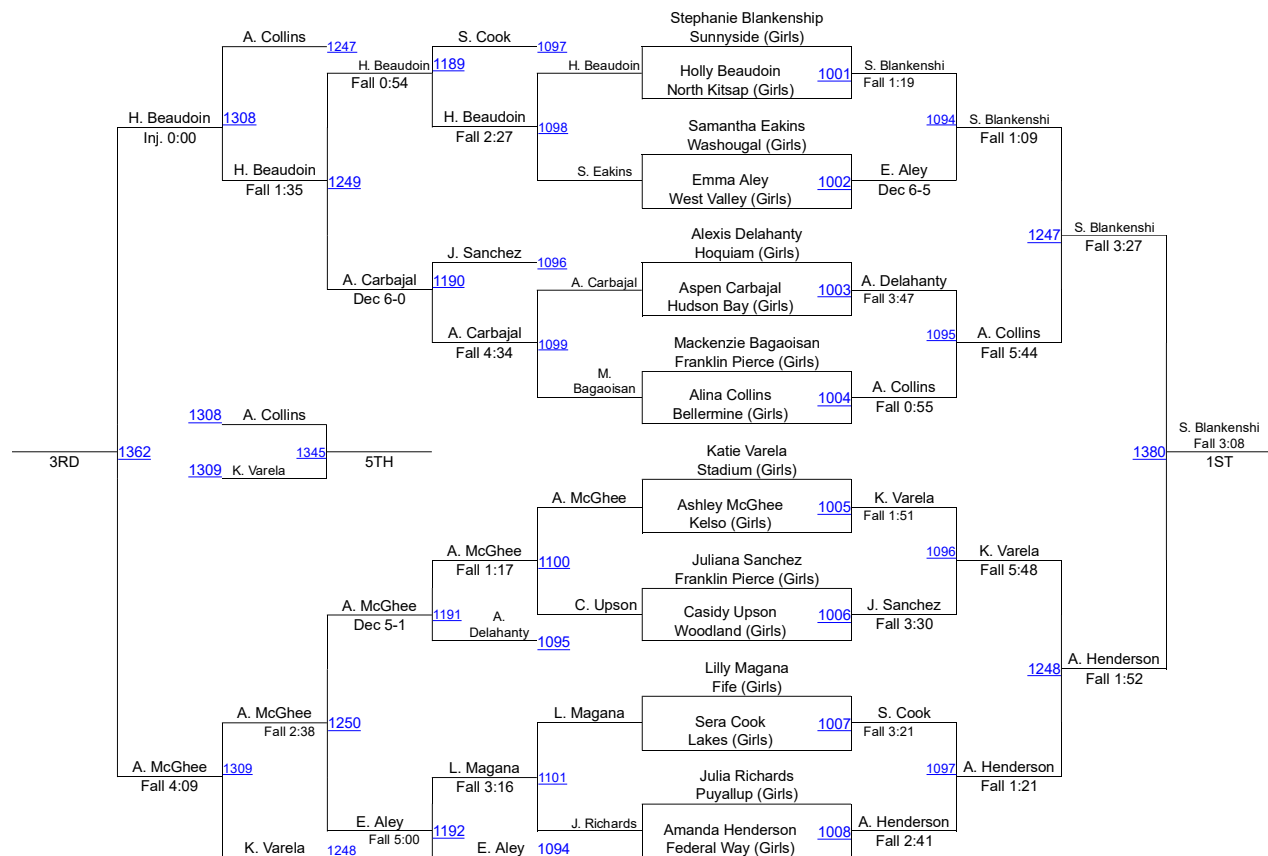

Male 285

Male 285

HammerHead Invitational 2016

Female 100

HammerHead Invitational 2016

Female 105

HammerHead Invitational 2016

Female 110