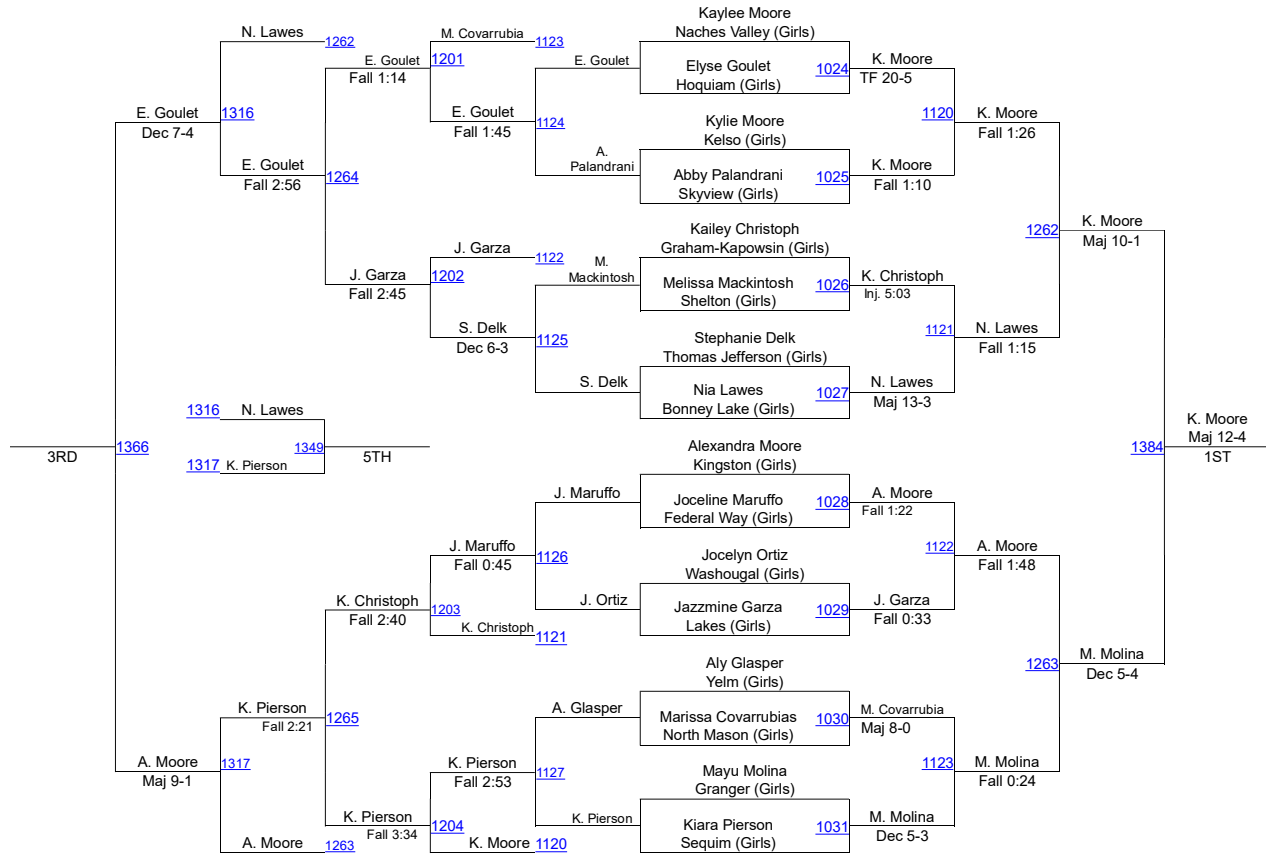

HammerHead Invitational 2016

Female 115

HammerHead Invitational 2016

Female 120

HammerHead Invitational 2016

Female 120B

HammerHead Invitational 2016

Female 125