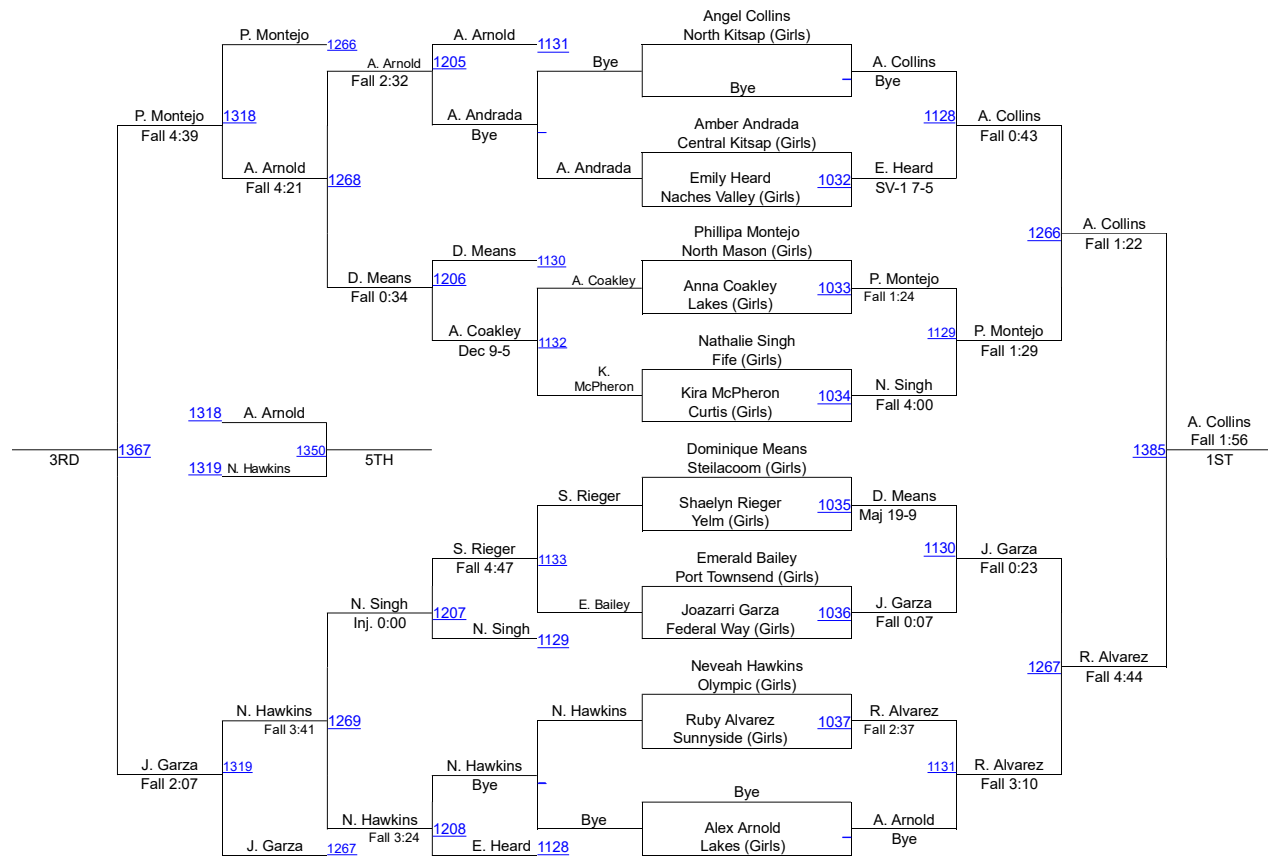

HammerHead Invitational 2016

Female 125B