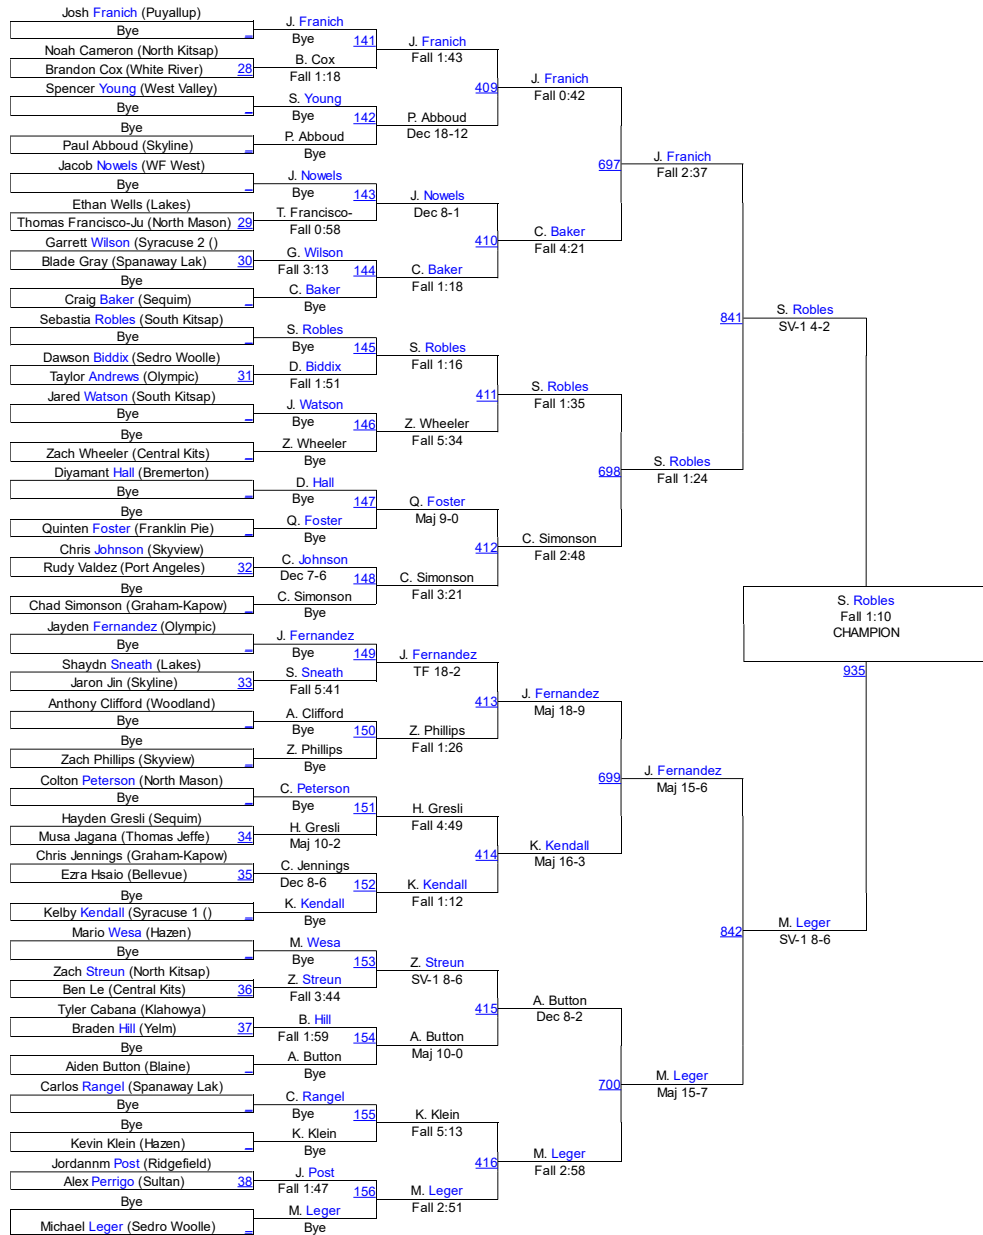

Male 138

Male 138

HammerHead Invitational 2016

Male 145

Male 145

HammerHead Invitational 2016

Male 152

Male 152