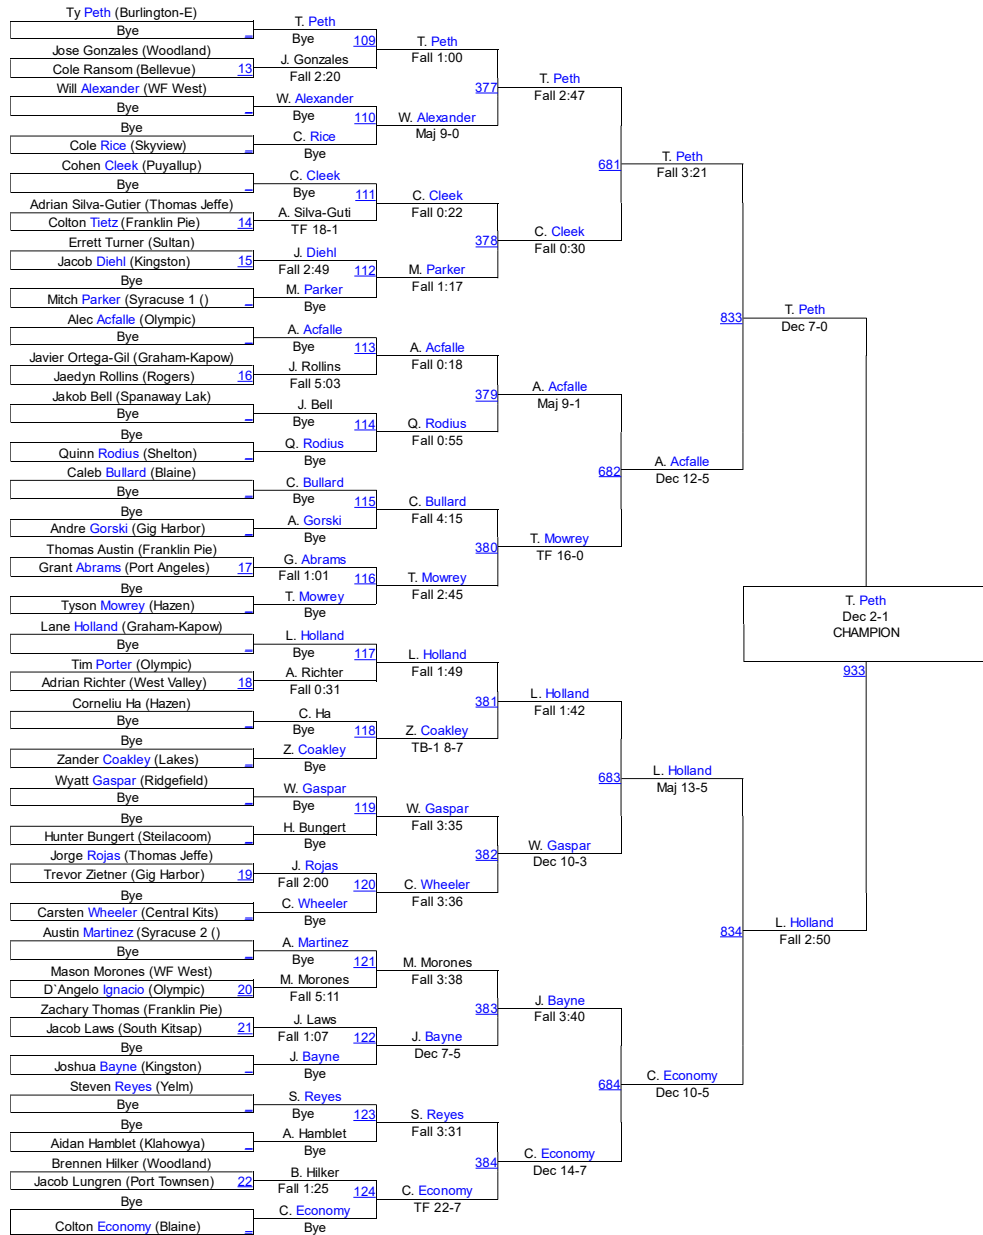

Male 120

HammerHead Invitational 2016

Male 126

Male 126

HammerHead Invitational 2016

Male 132

Male 132

HammerHead Invitational 2016