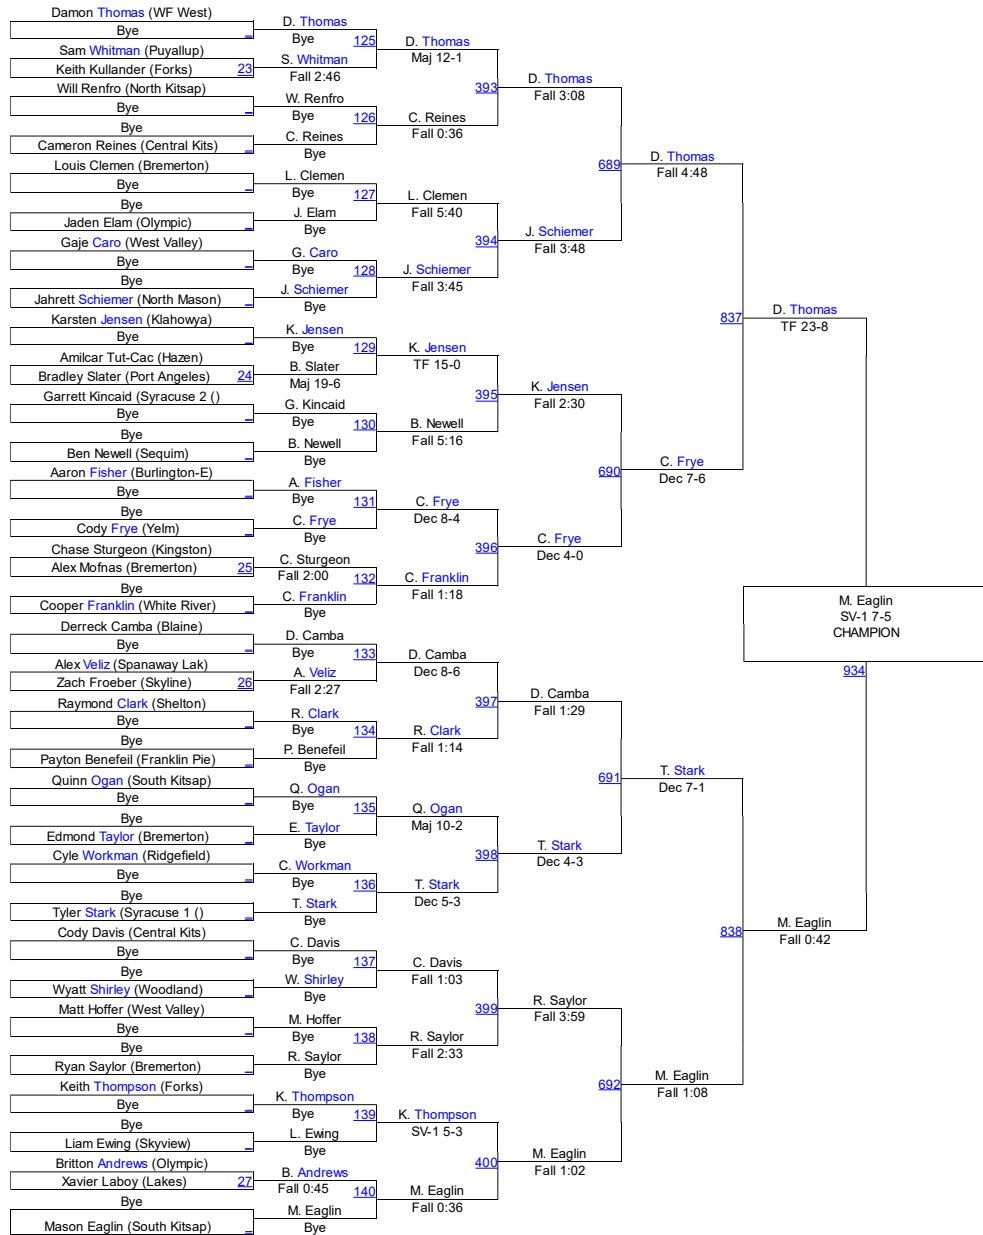

HammerHead Invitational 2016

Male 138