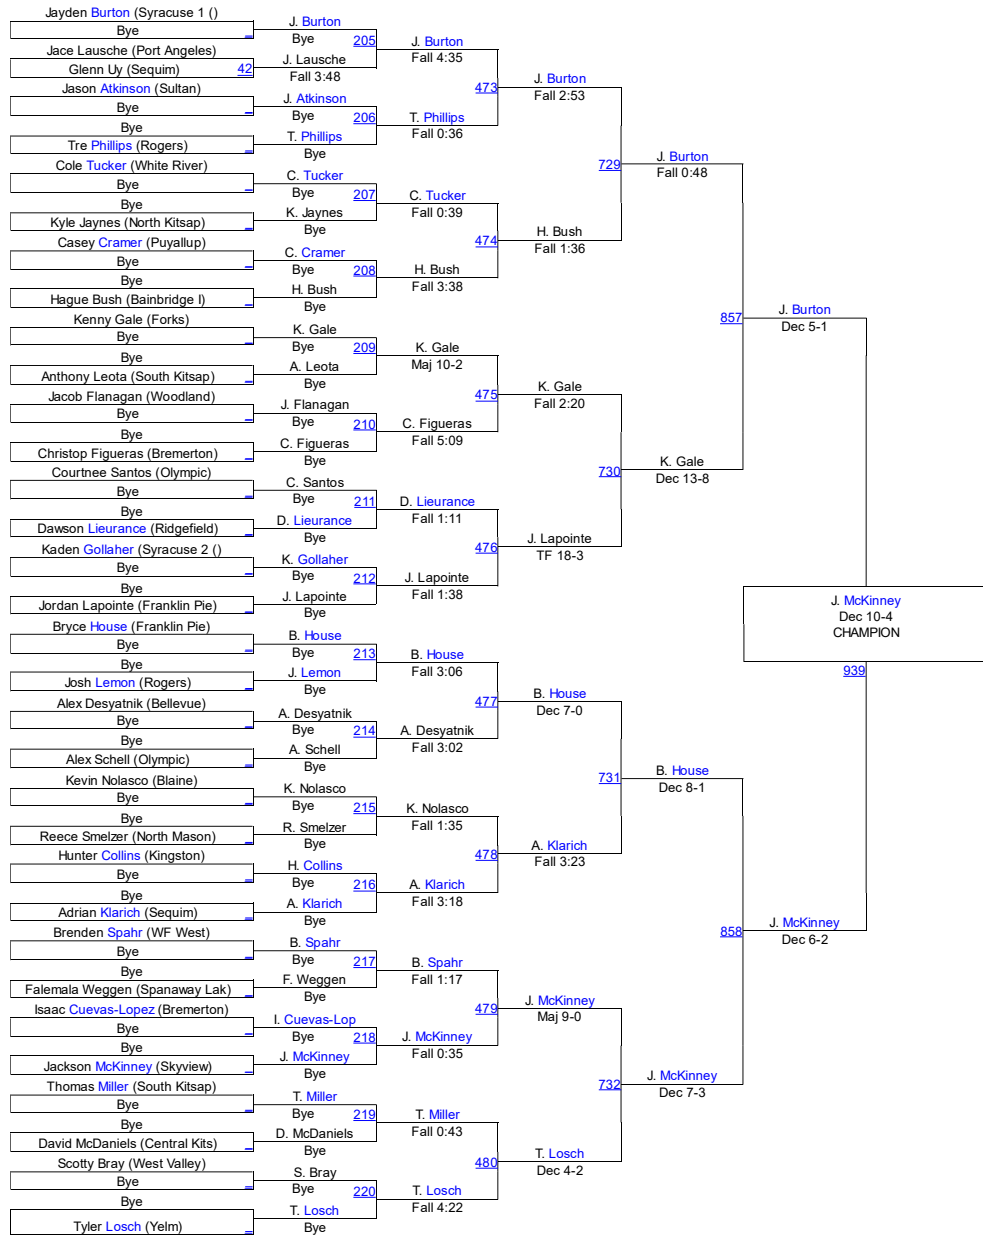

HammerHead Invitational 2016

Male 160

Male 160

HammerHead Invitational 2016

Male 170

Male 170

HammerHead Invitational 2016

Male 182