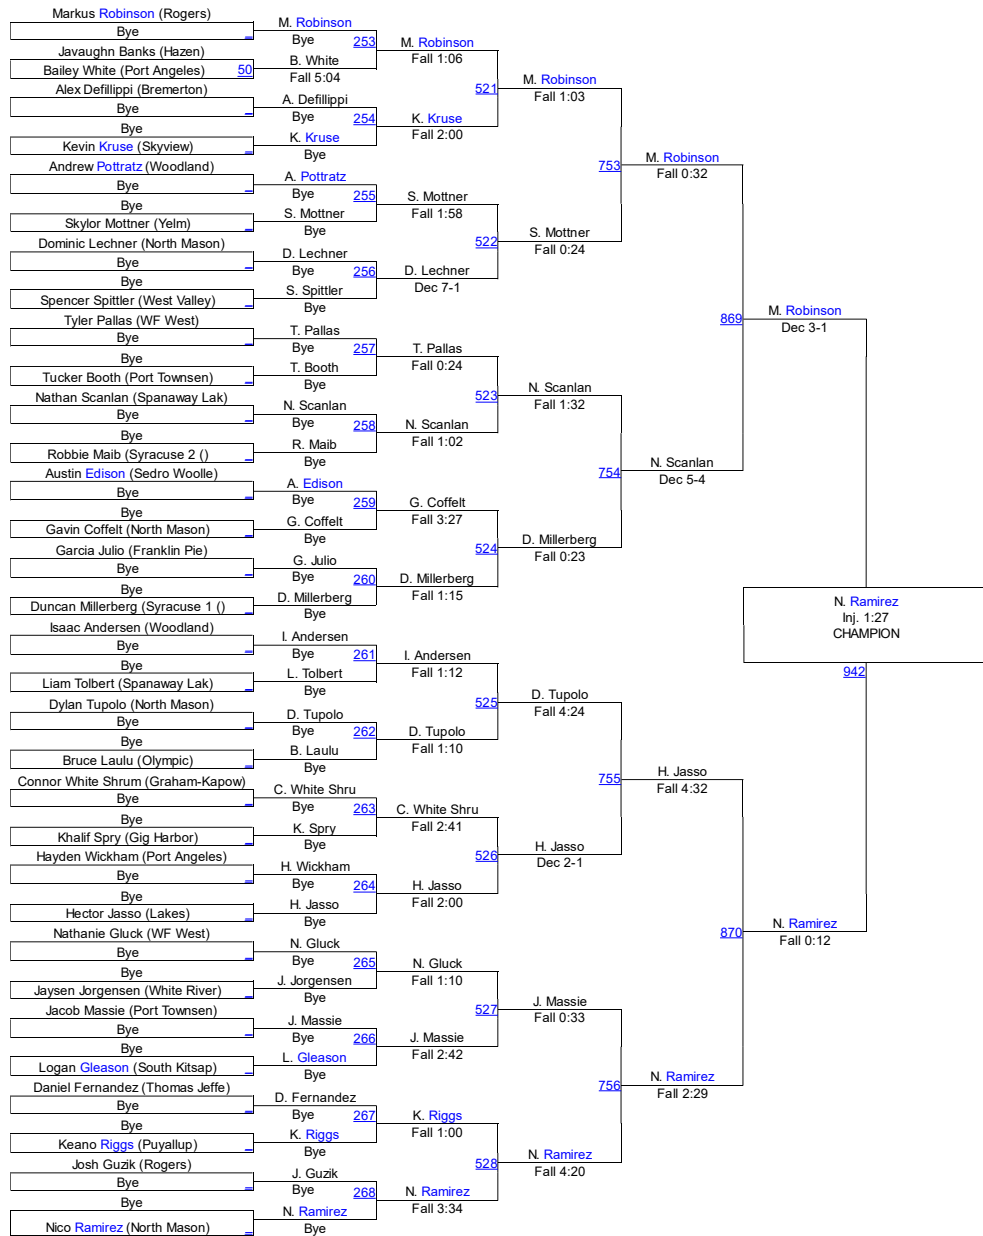

HammerHead Invitational 2016

Male 285