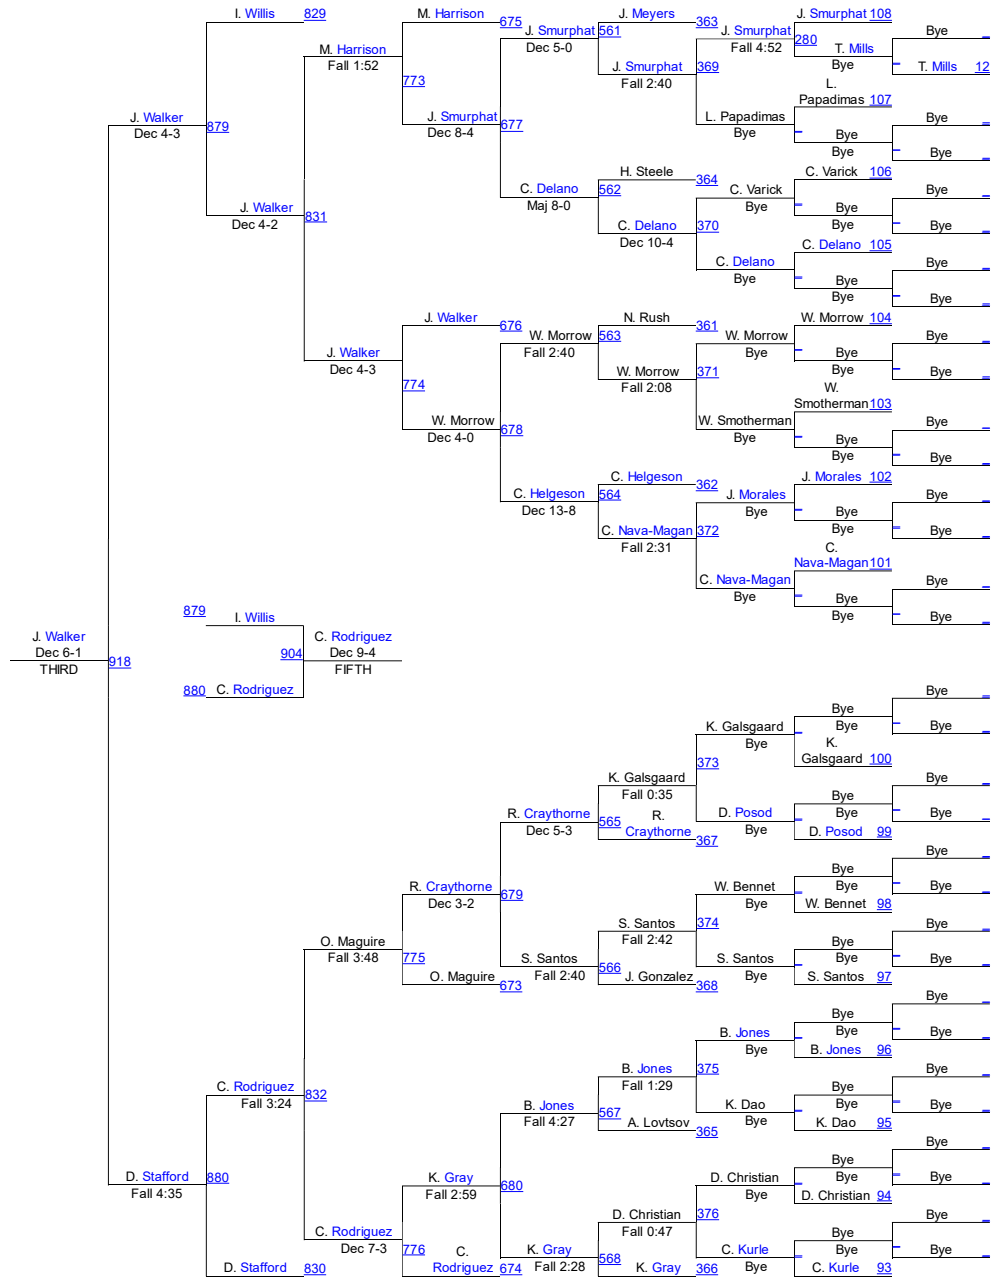

Male 120

HammerHead Invitational 2016

Male 126

Male 126

HammerHead Invitational 2016

Male 132

Male 132

HammerHead Invitational 2016