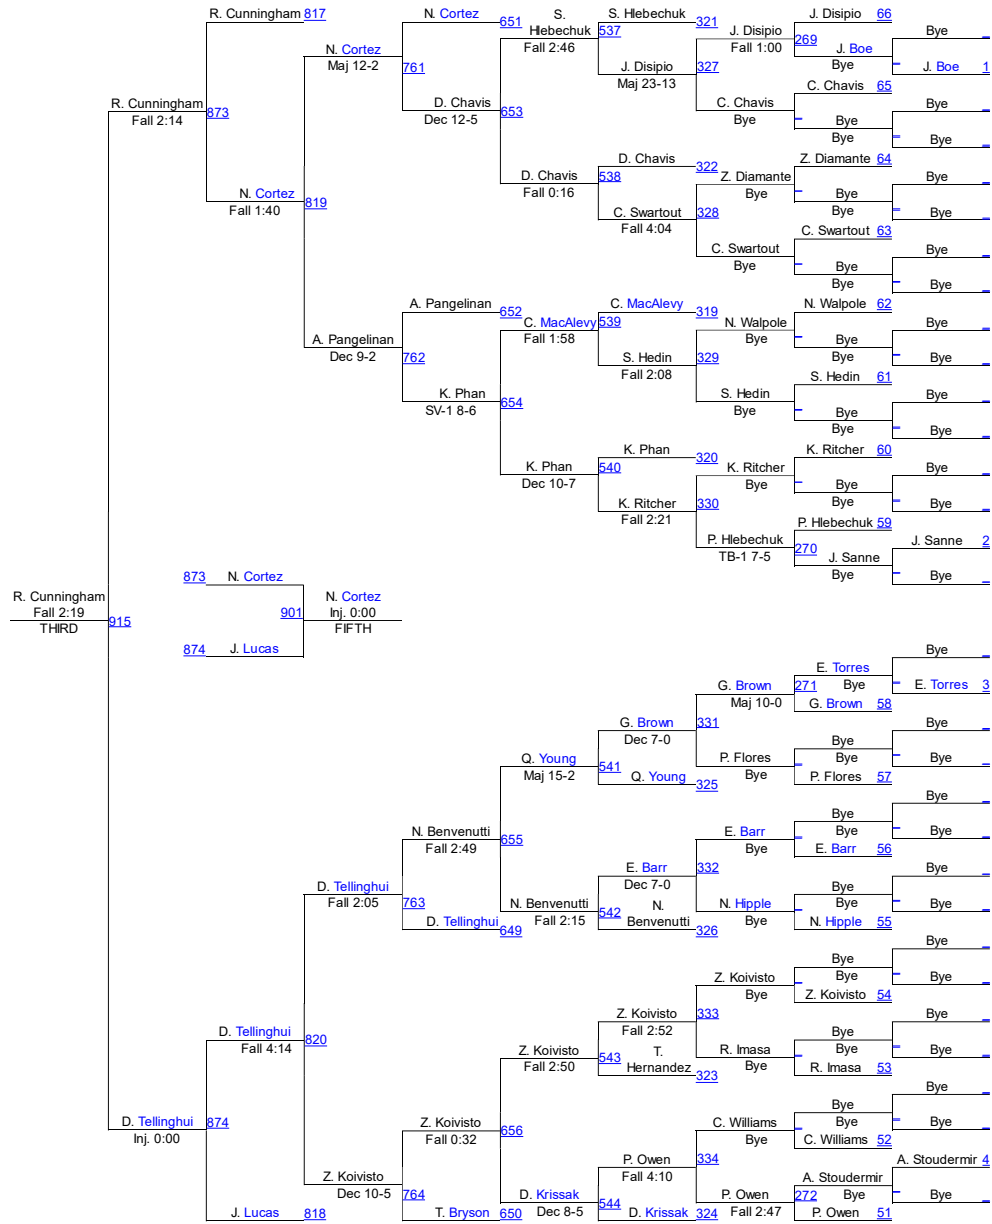

HammerHead Invitational 2016

Male 106

Male 106

HammerHead Invitational 2016

Male 113

Male 113

HammerHead Invitational 2016

Male 120