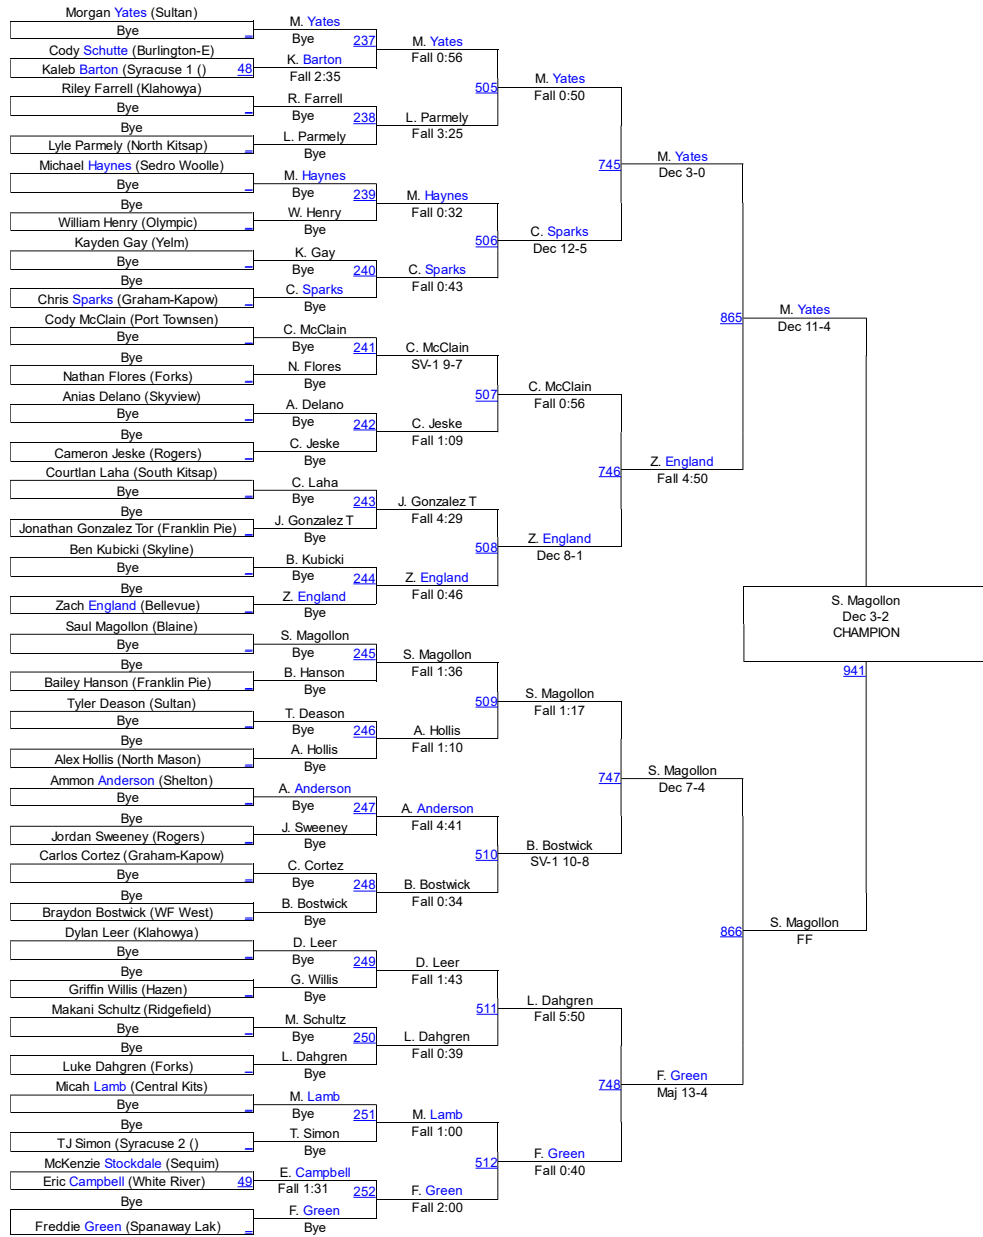

Male 182

HammerHead Invitational 2016

Male 195

Male 195

HammerHead Invitational 2016

Male 220

Male 220

HammerHead Invitational 2016