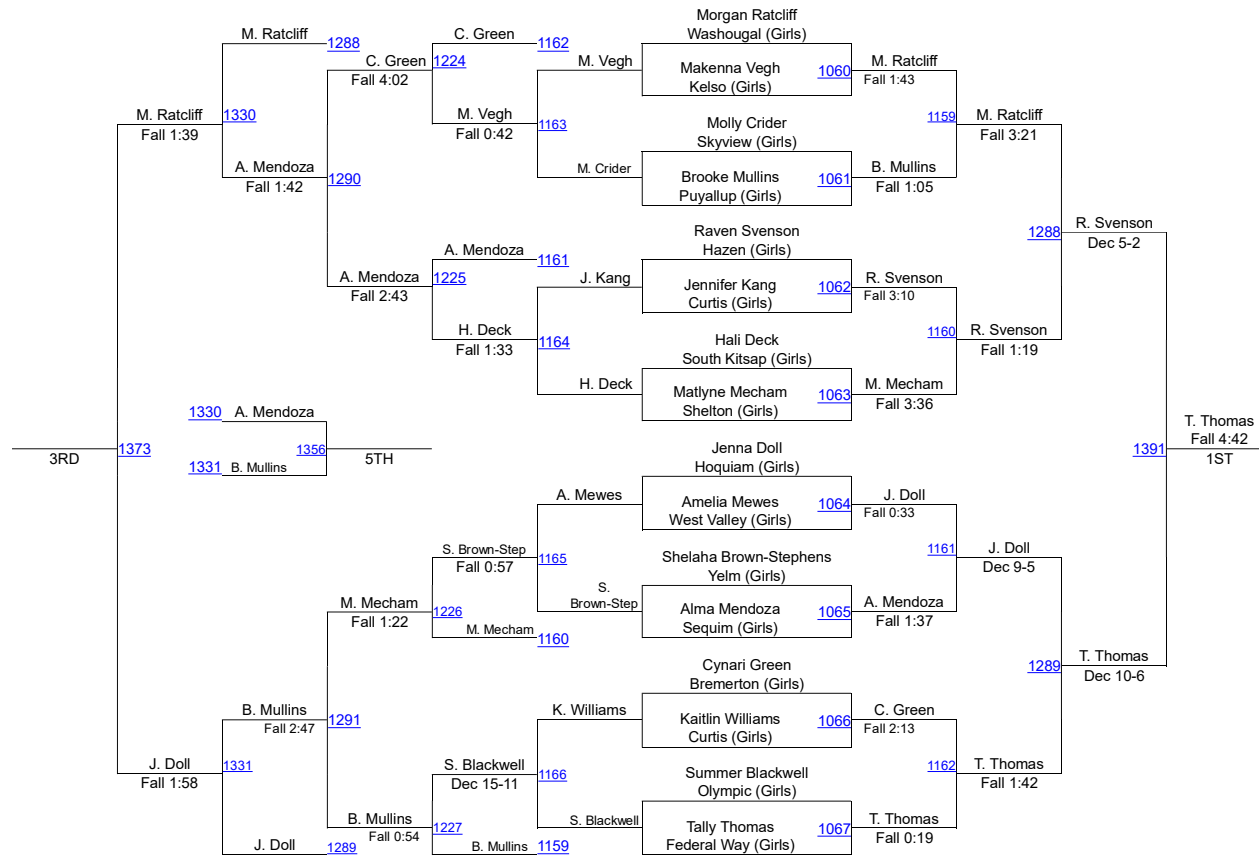

HammerHead Invitational 2016

Female 140

HammerHead Invitational 2016

Female 145

HammerHead Invitational 2016

Female 155

HammerHead Invitational 2016

Female 155B