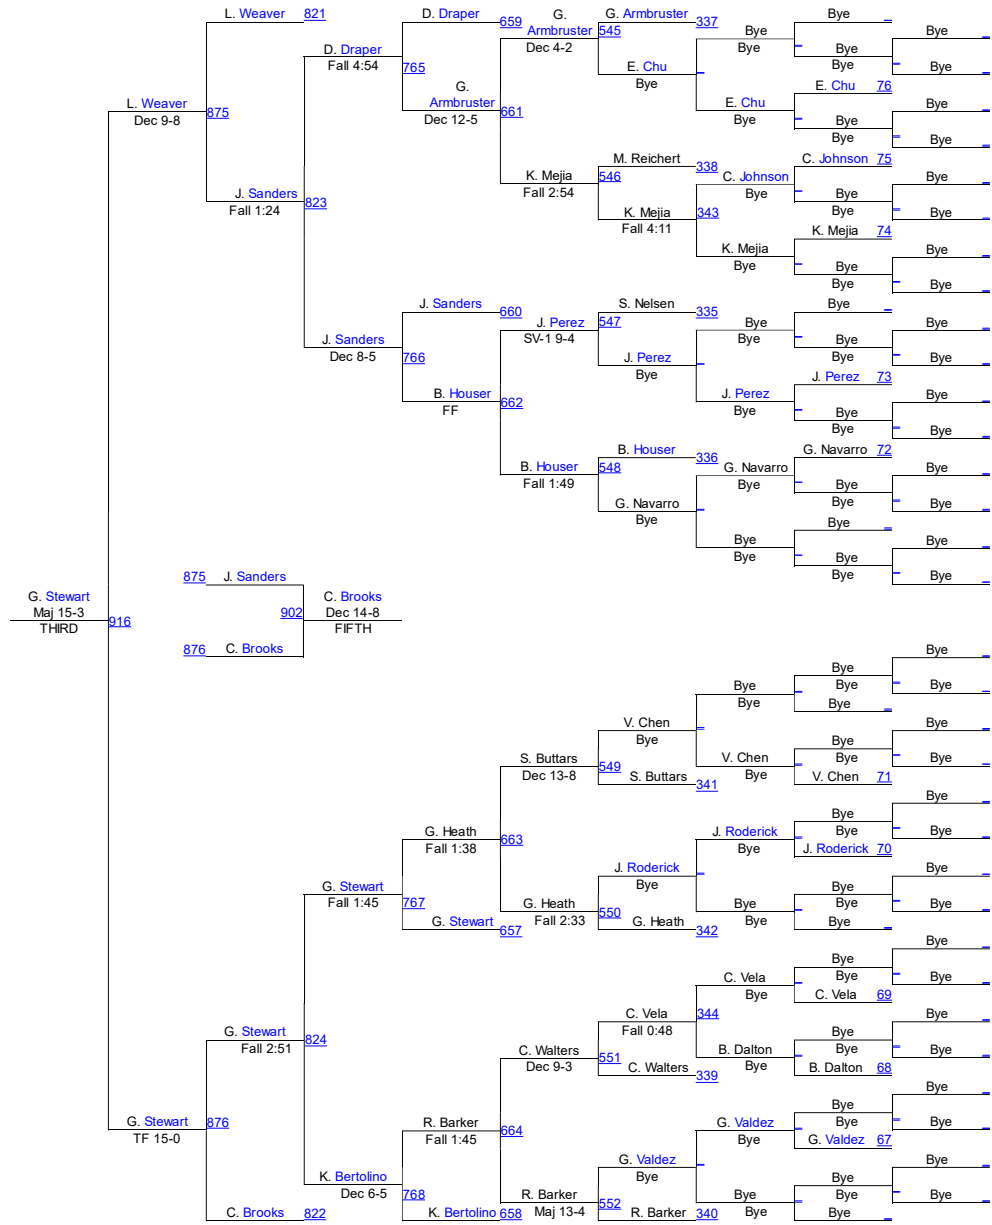

HammerHead Invitational 2016

Male 106

Male 106

HammerHead Invitational 2016

Male 113

Male 113

HammerHead Invitational 2016

Male 120