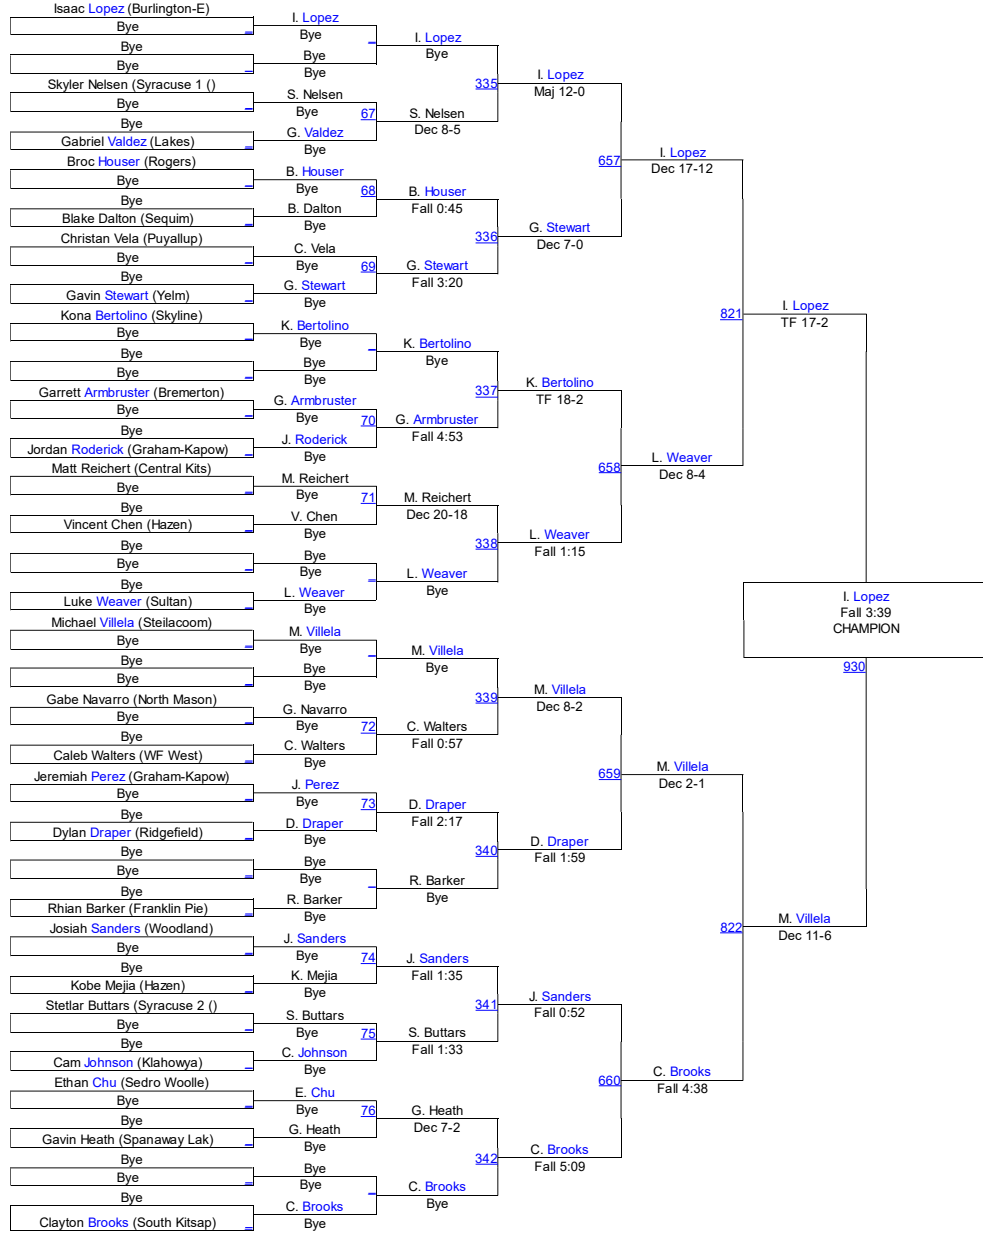

HammerHead Invitational 2016

Male 106

Male 106

HammerHead Invitational 2016

Male 113

Male 113

HammerHead Invitational 2016

Male 120