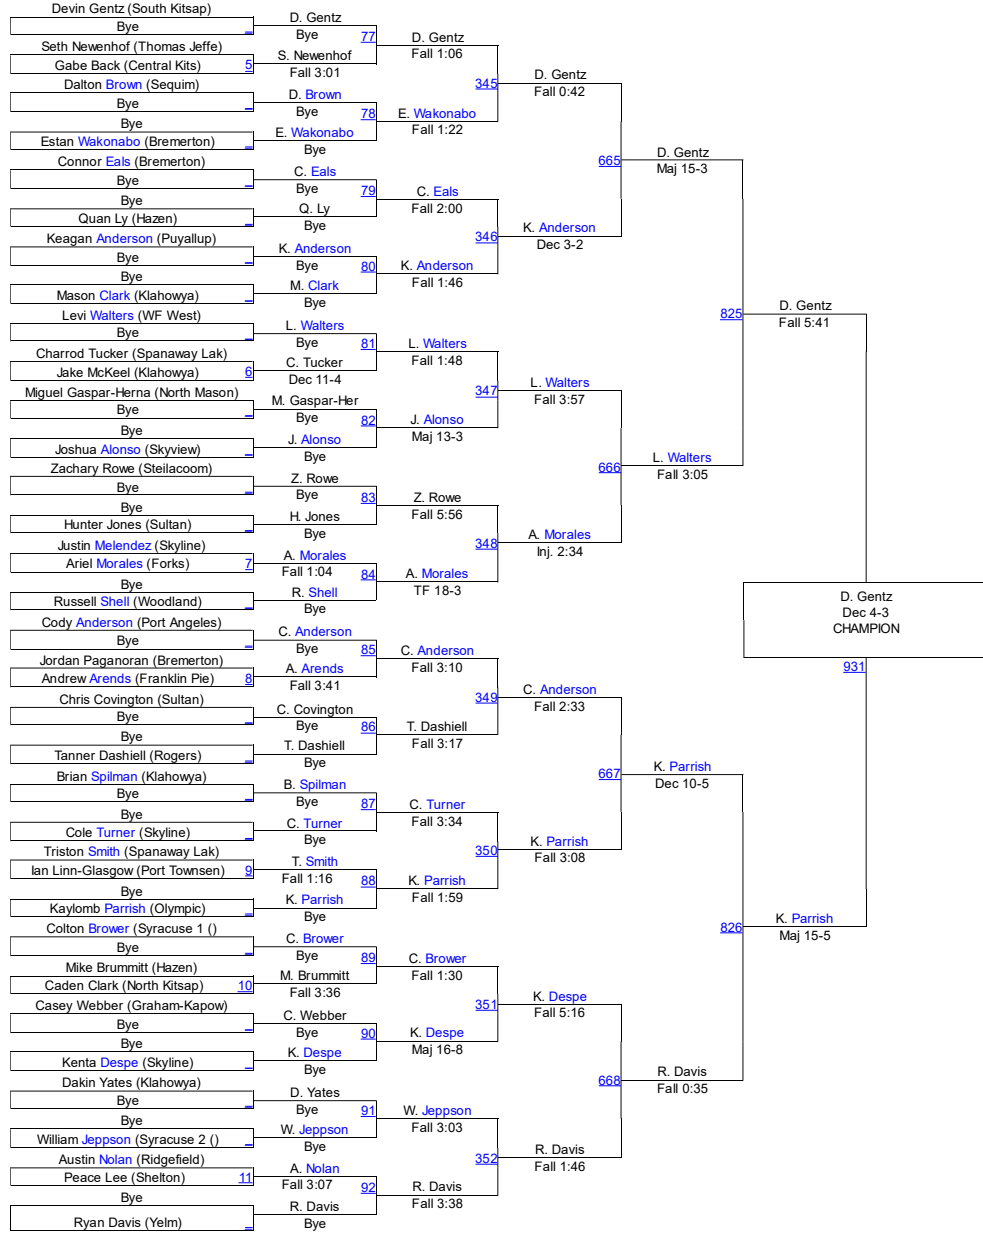

HammerHead Invitational 2016

Male 106

Male 106

HammerHead Invitational 2016

Male 113

Male 113

HammerHead Invitational 2016

Male 120