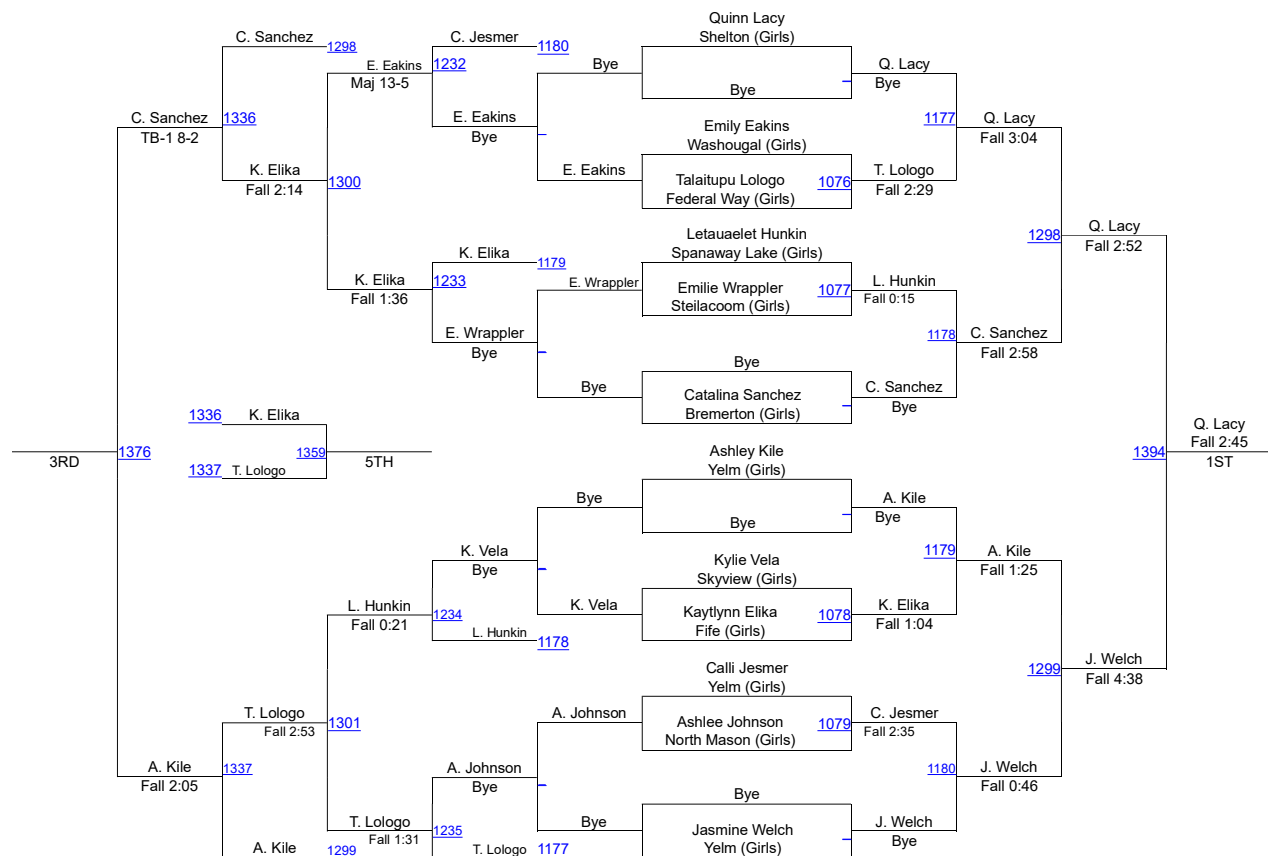

HammerHead Invitational 2016

Female 190