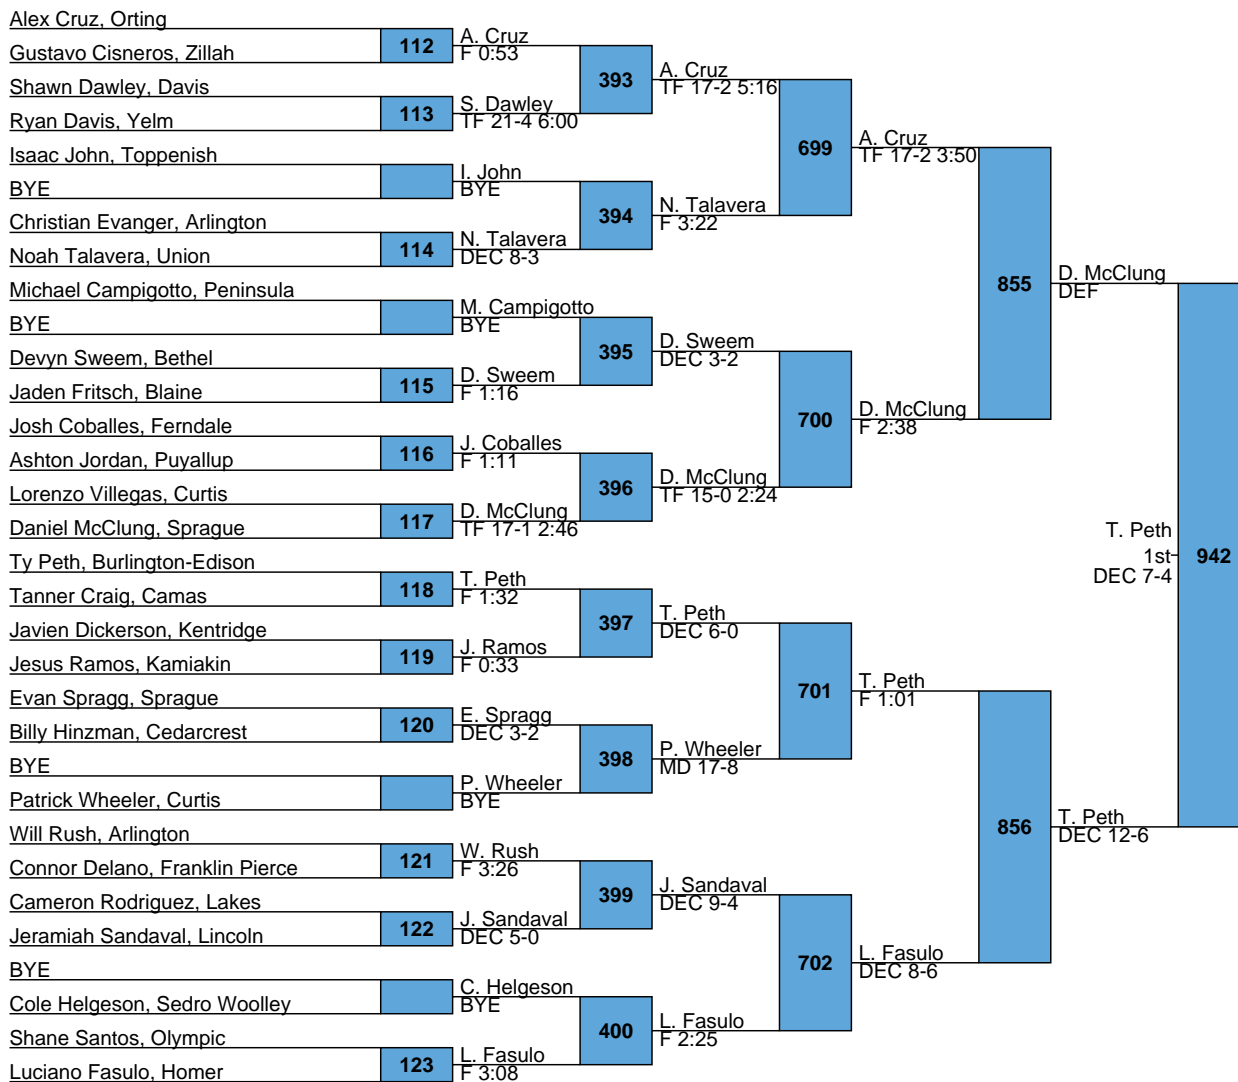

L849 C. Poston C. Poston  
TF 19-4 4:19 7th  
L850 K. Anderson DEC 9-4  
F 0:47

L903 C. Cenkush DEC 4-3 936  
 L904 A. Schessler 5th DEC 4-3 F 2:26

L853 C. Anderson MD 9-0 937  
 L854 D. Isiordia 7th DEC 5-1 F 2:29

L905 L. Fasulo  
DEC 14-7  
L906 A. Cruz  
DEF

L857 D. Sweem  
MD 11-2  
L858 T. Craig  
DEC 5-2

J. Chavez  
L907 DEC 2-0 J. Chavez  
B. Anderson 944 5th  
L908 DEC 4-3 F 3:37

M. Parks  
L861 DEC 4-8 M. Parks  
C. Hanson 945 7th  
L862 F 1:40 DEF