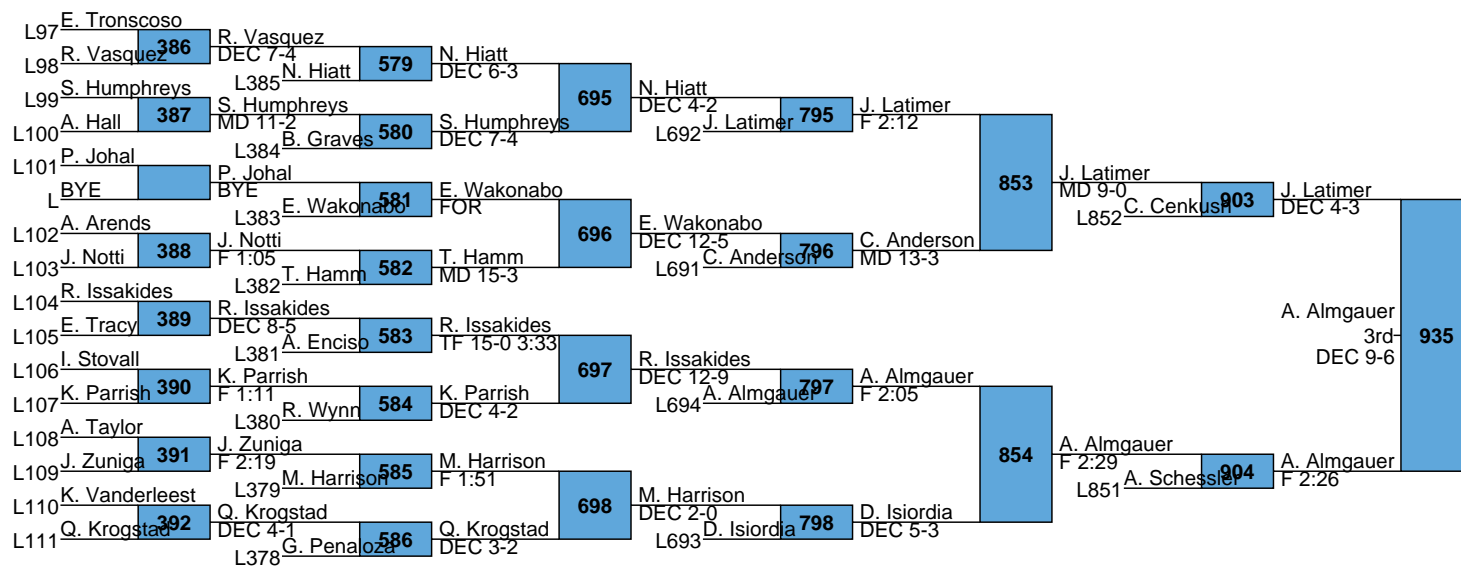

L903 C. Cenkush DEC 4-3 936
L904 A. Schessler 5th DEC 4-3 F 2:26

L853 C. Anderson MD 9-0 937
L854 D. Isiordia 7th DEC 5-1 F 2:29