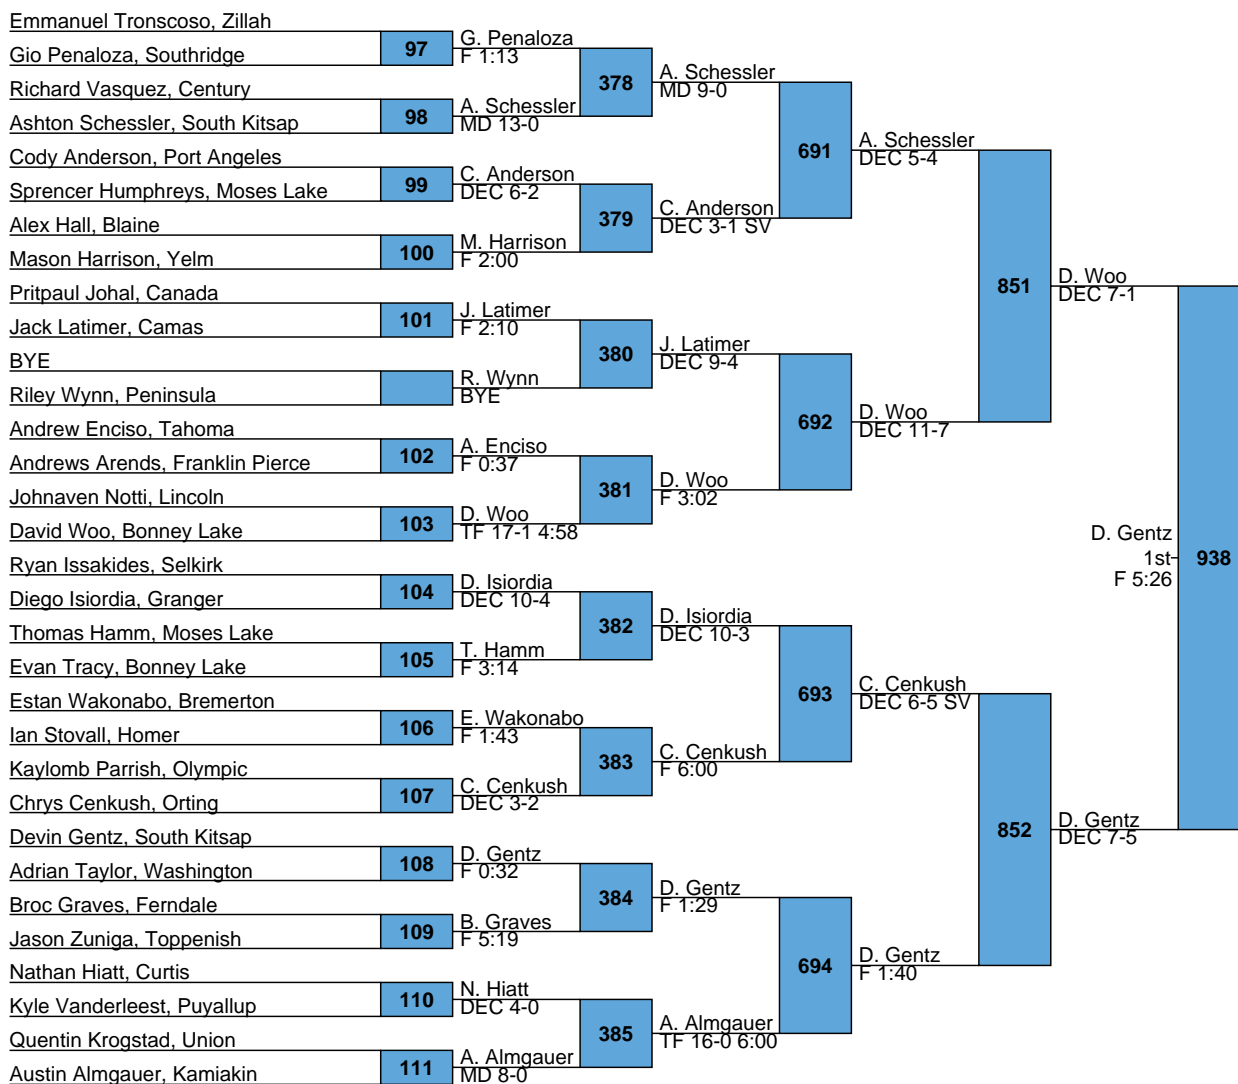

L903 C. Cenkush DEC 4-3 936
L904 A. Schessler 5th DEC 4-3 F 2:26

L853 C. Anderson MD 9-0 937
L854 D. Isiordia 7th DEC 5-1 F 2:29