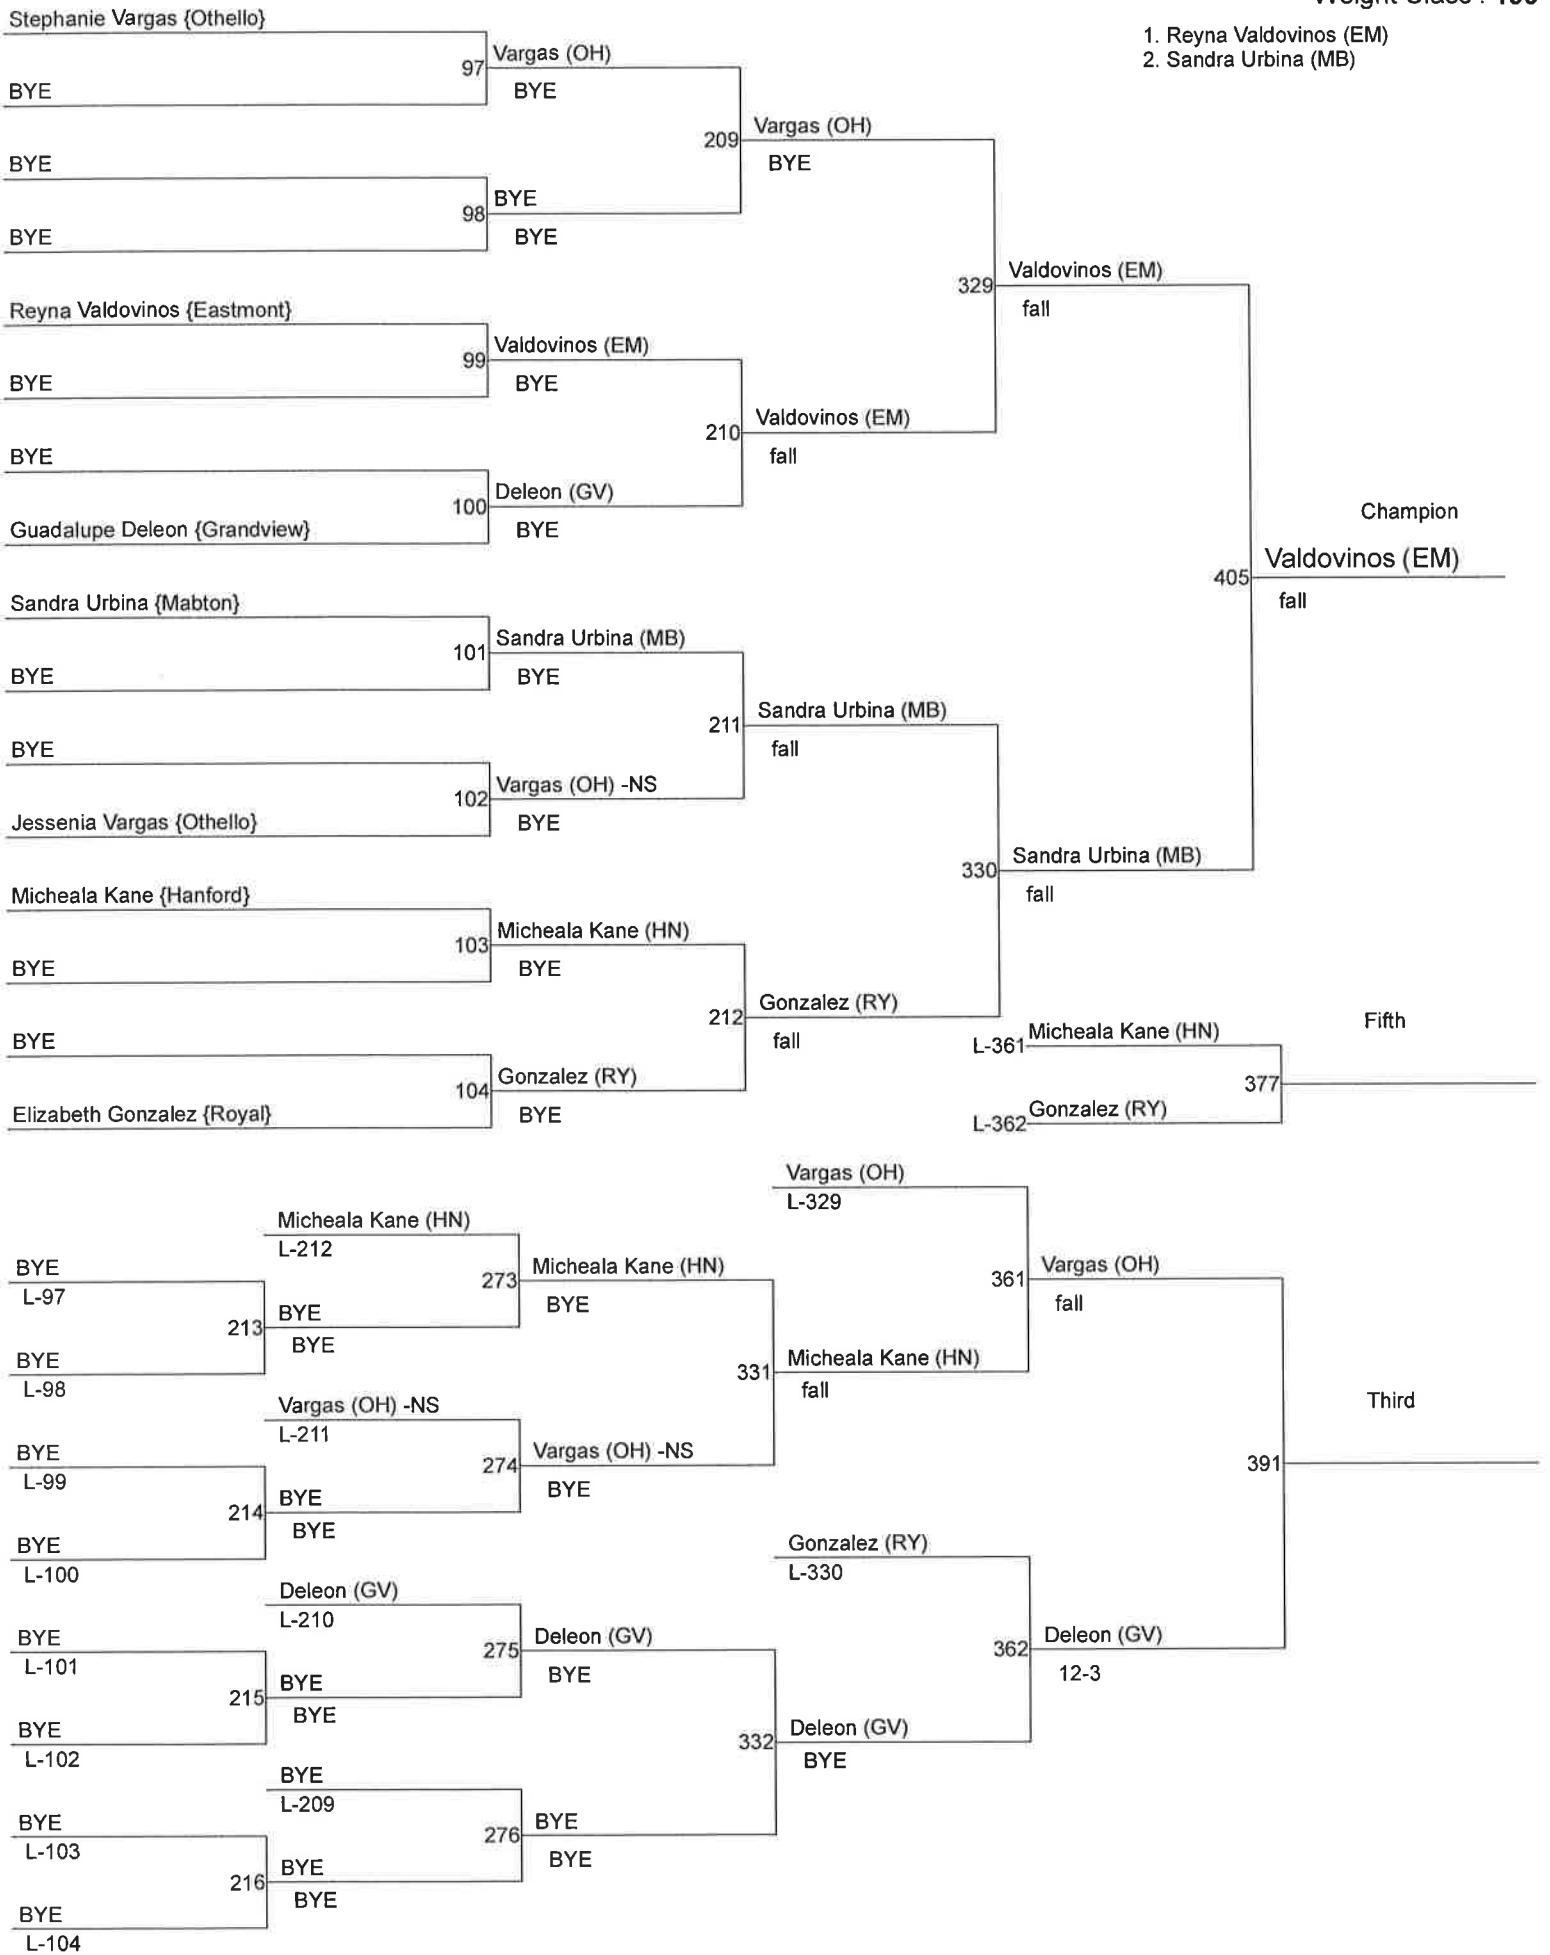

Grandview Ladies Wrestling Tournament

Weight Class : 190

1. Reyna Valdovinos (EM)
2. Sandra Urbina (MB)