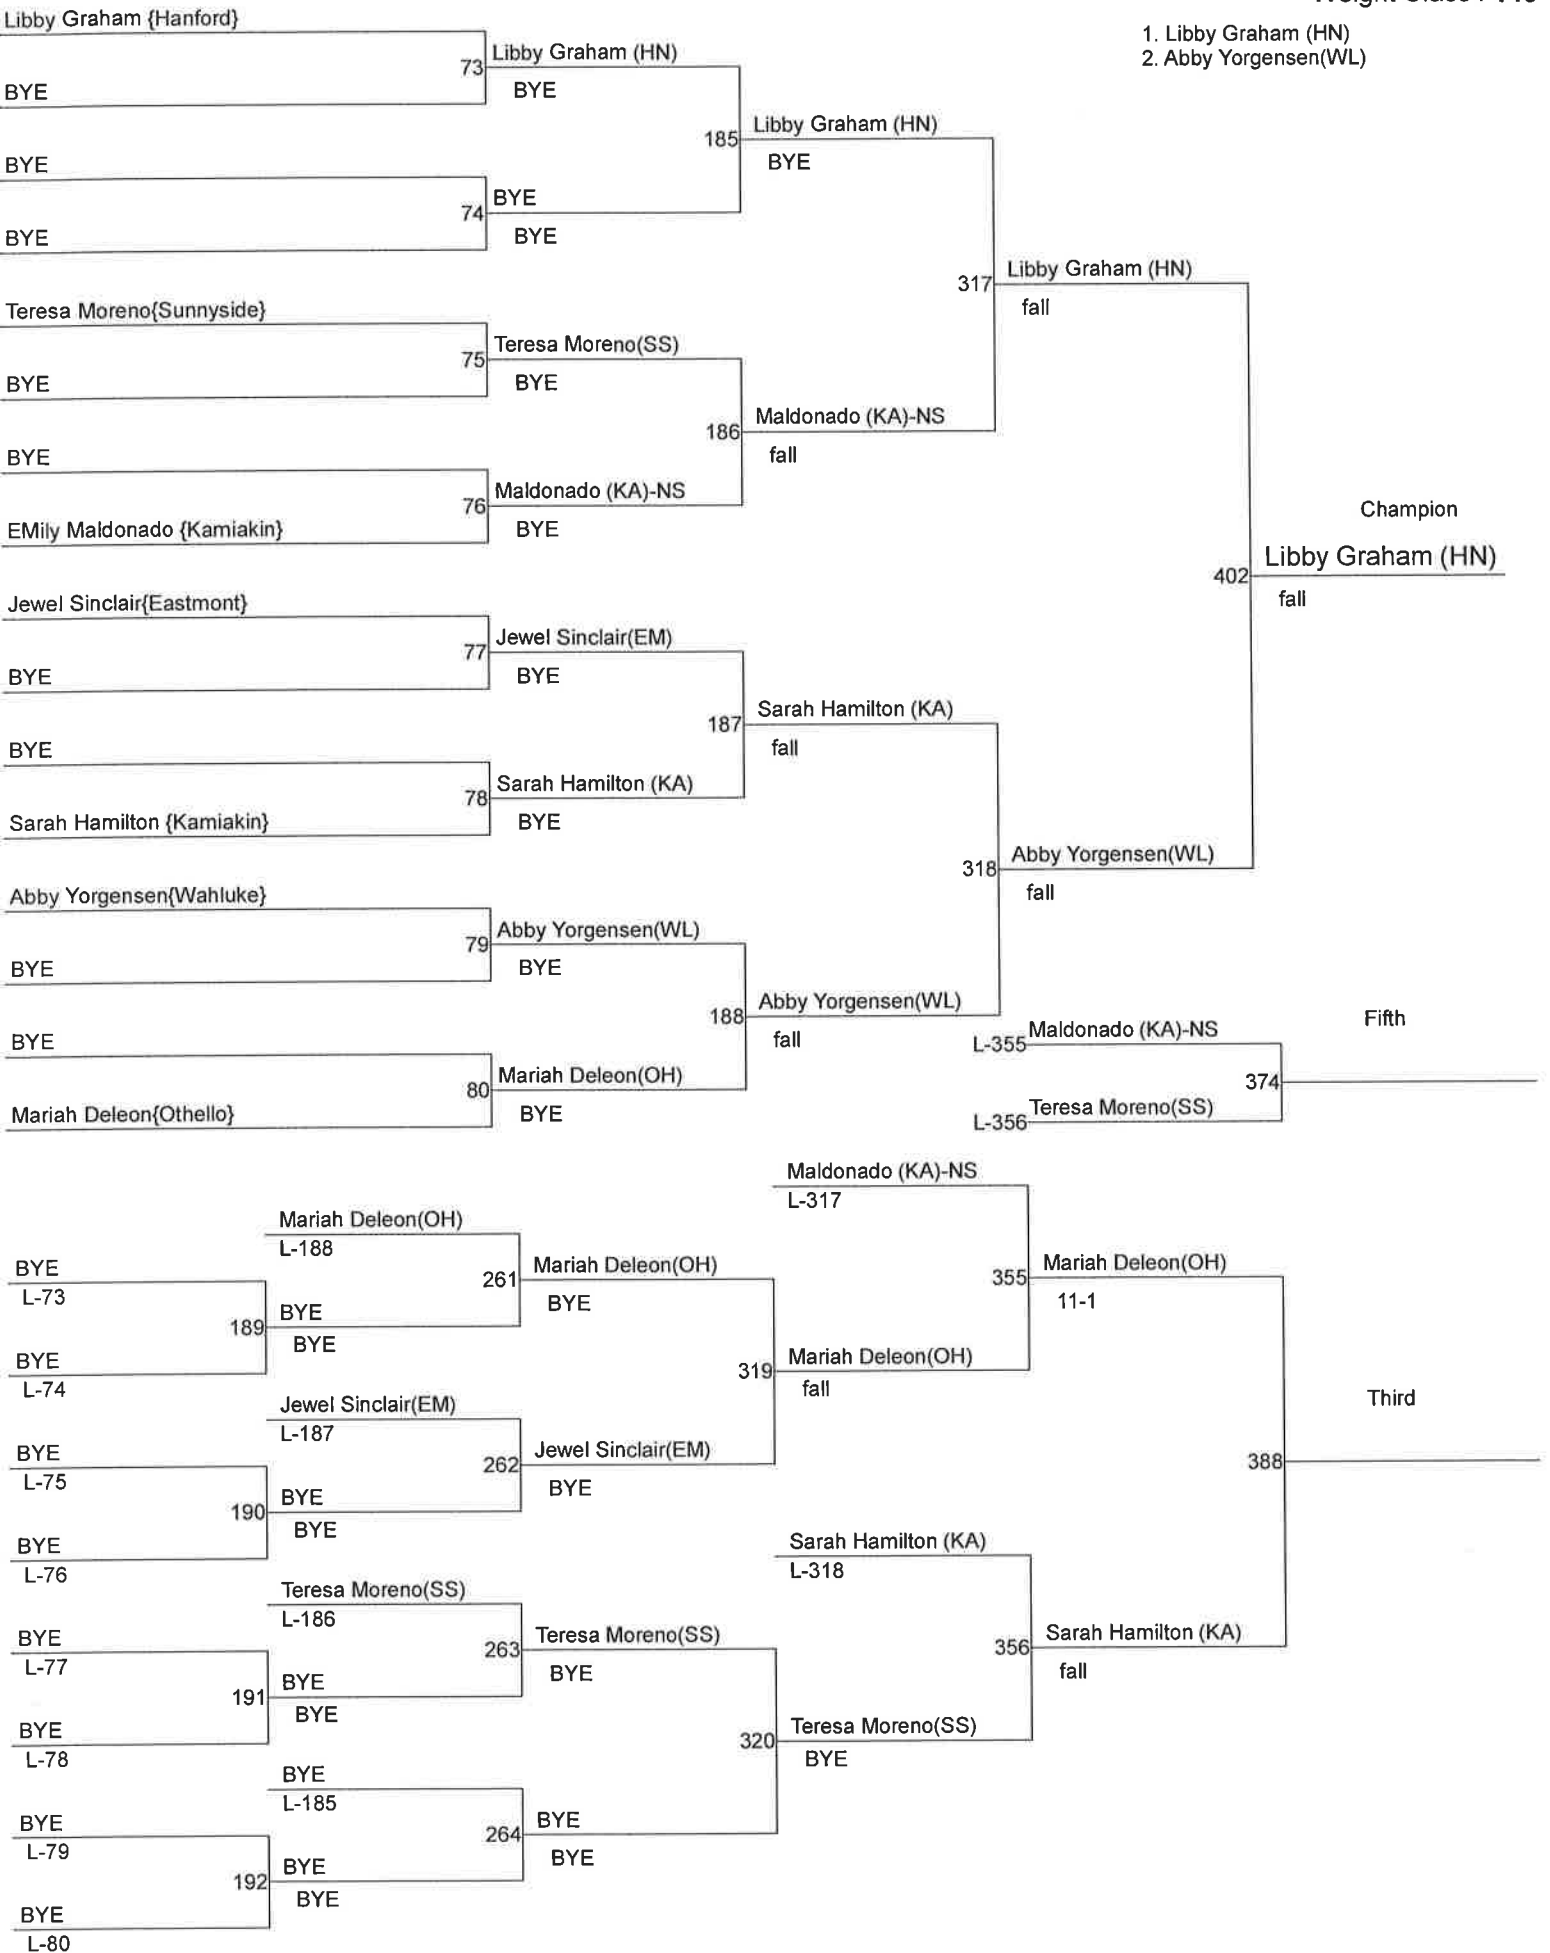

Grandview Ladies Wrestling Tournament

Weight Class : 145

1. Libby Graham (HN)
2. Abby Yorgensen(WL)