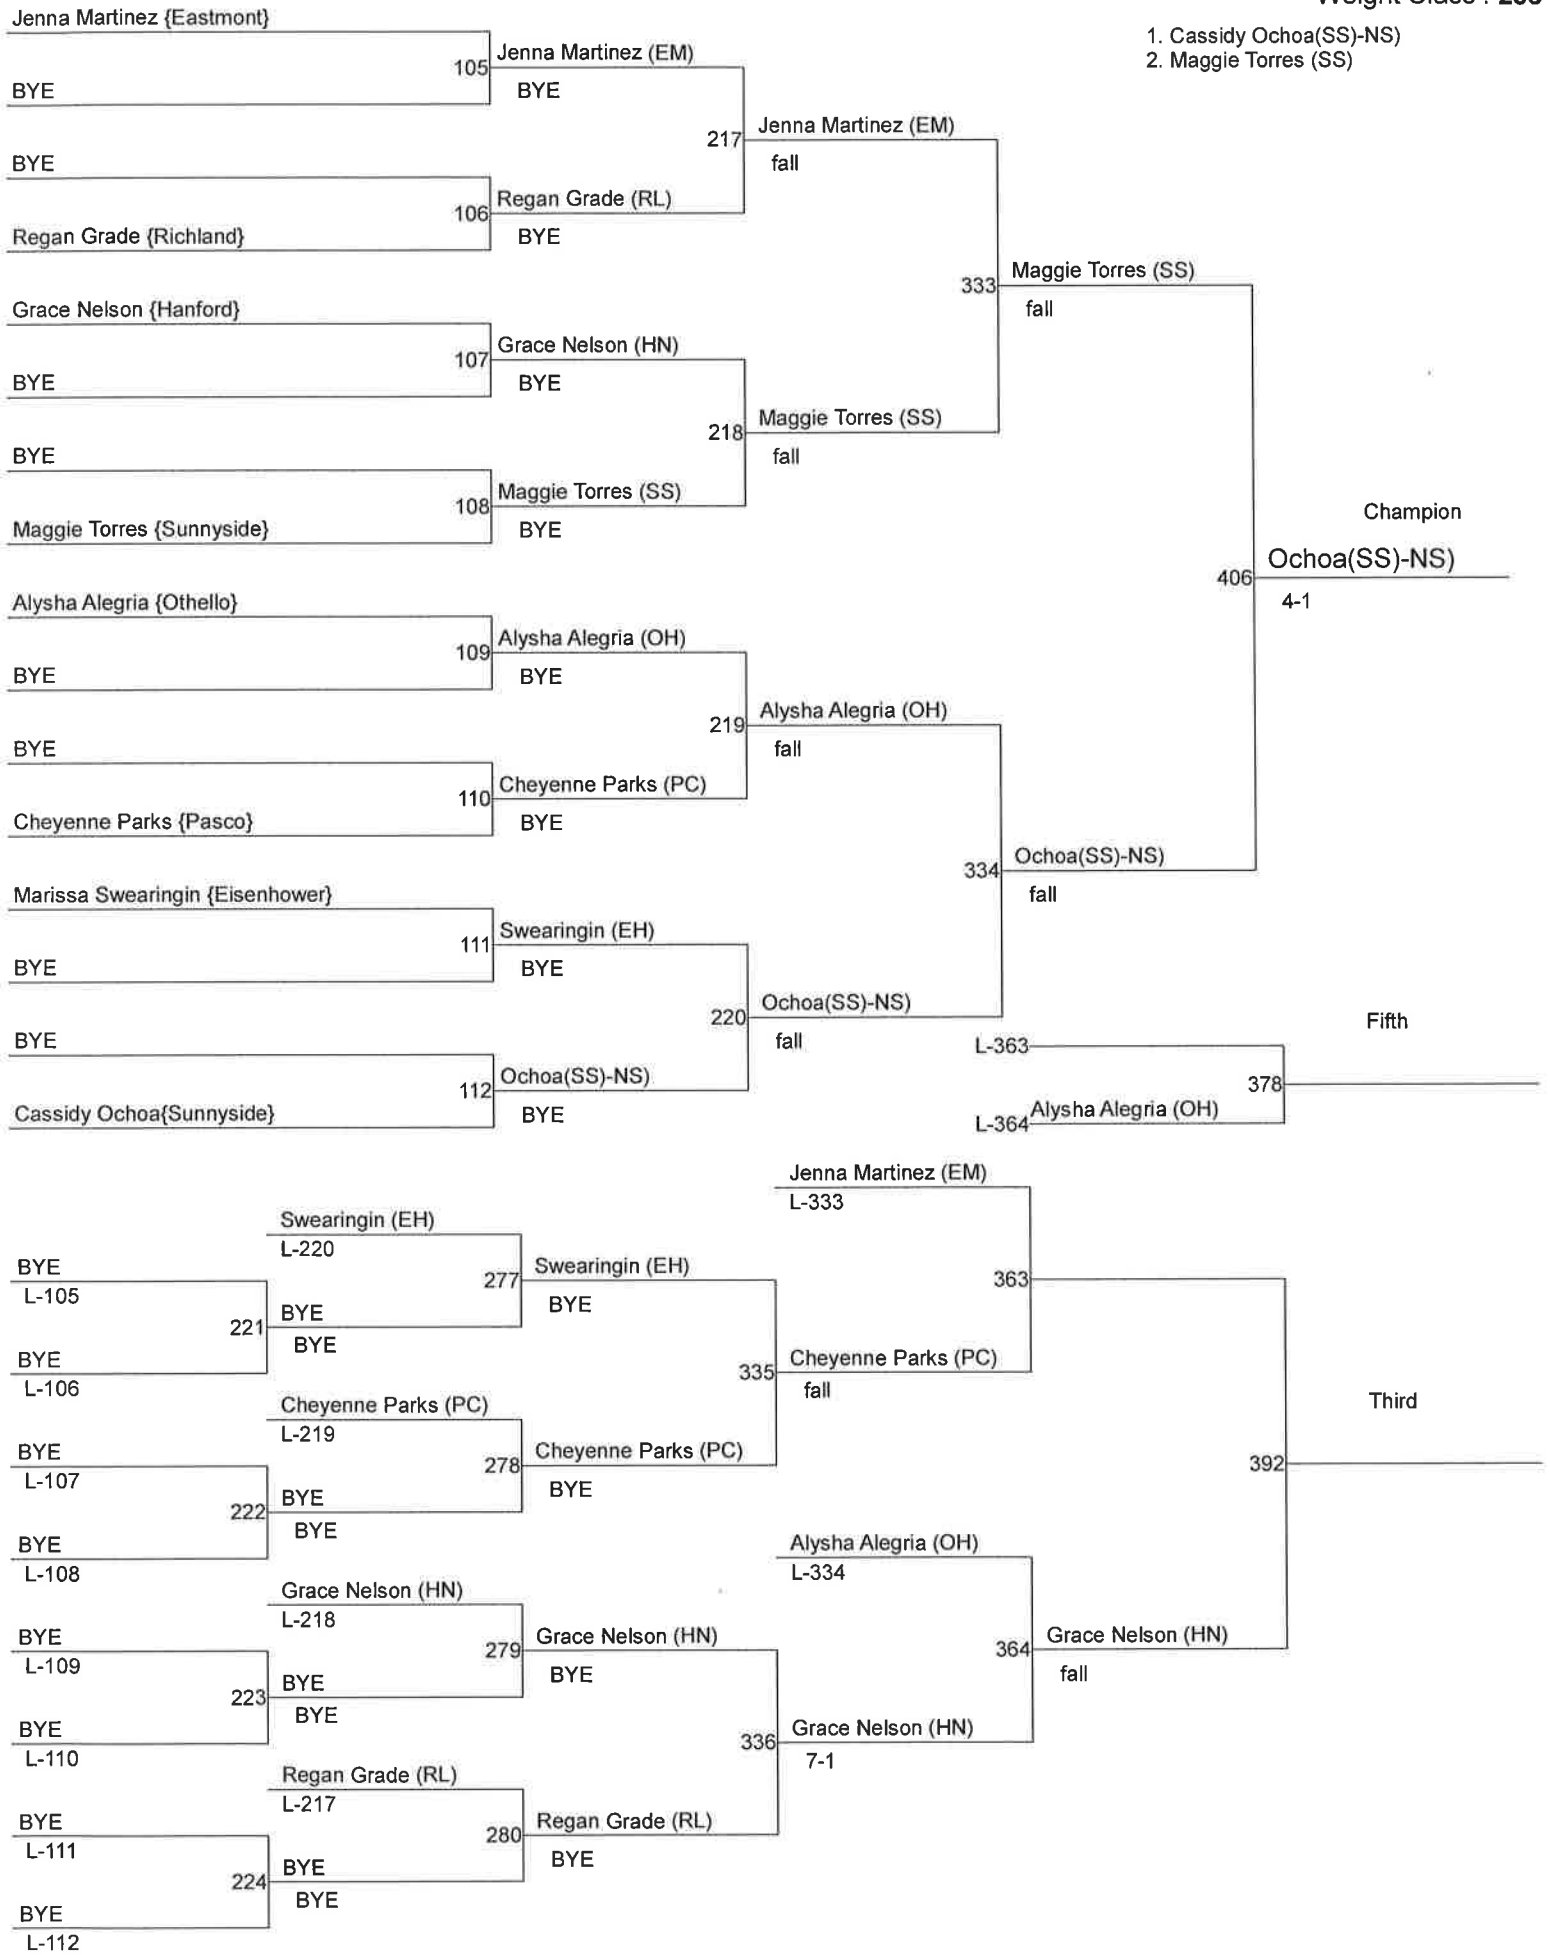

Weight Class : 190

- 1. Reyna Valdovinos (EM)
- 2. Sandra Urbina (MB)

Grandview Ladies Wrestling Tournament

Weight Class : 235

- 1. Cassidy Ochoa(SS)-NS
- 2. Maggie Torres (SS)

Grandview Ladies Wrestling Tournament