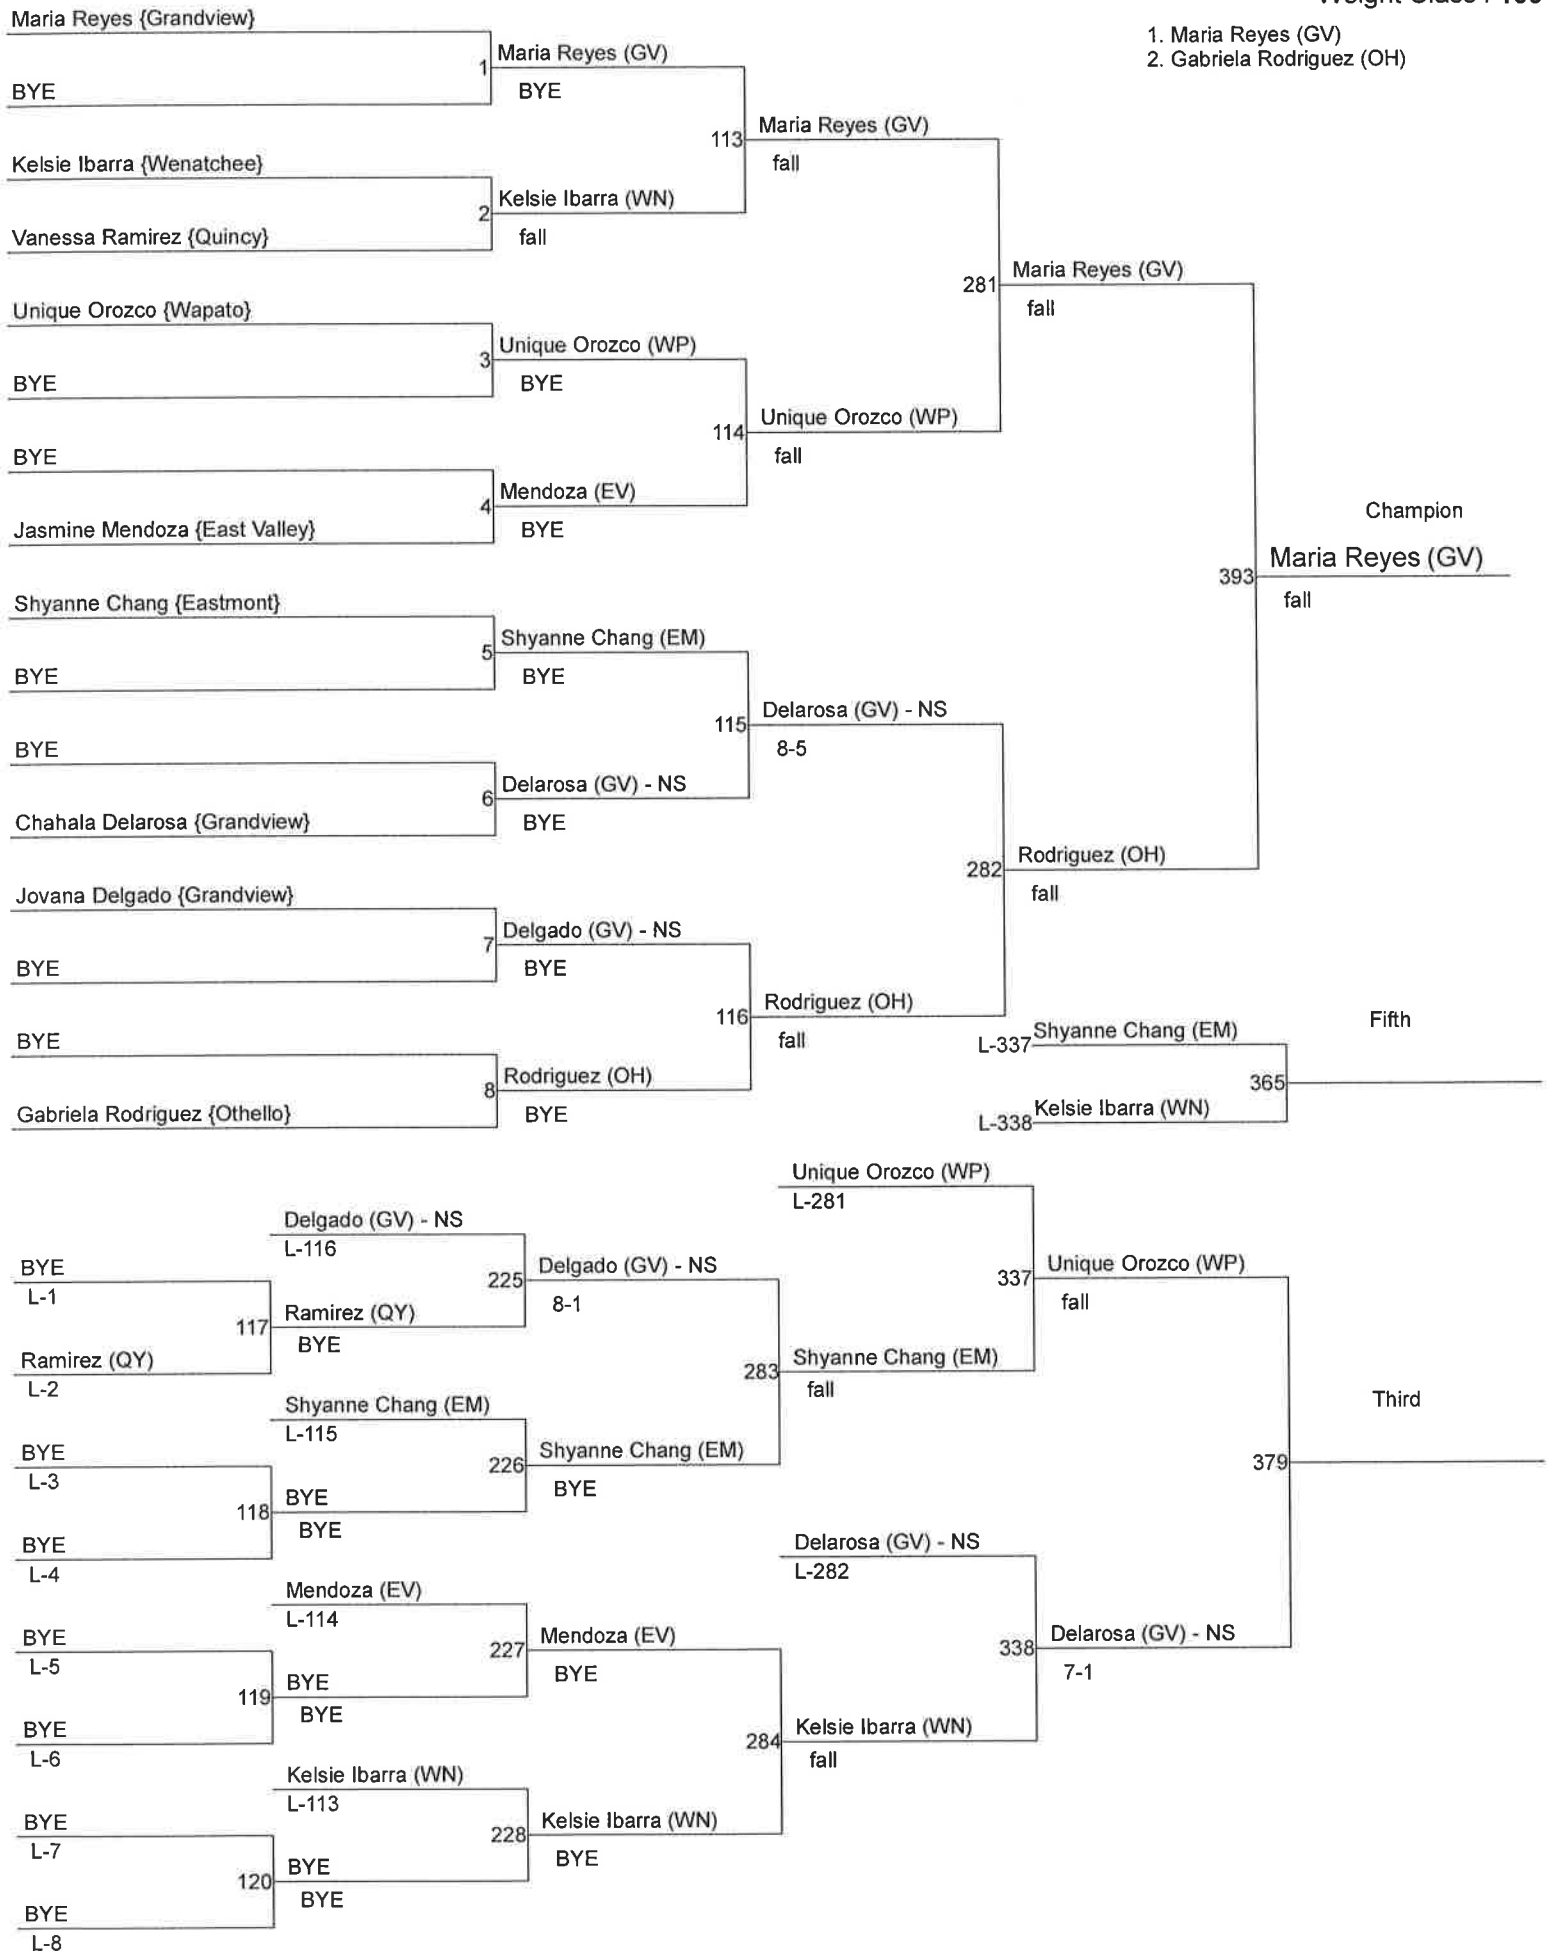

Grandview Ladies Wrestling Tournament

Weight Class : 100

- 1. Maria Reyes (GV)
- 2. Gabriela Rodriguez (OH)

Grandview Ladies Wrestling Tournament

Weight Class : 105

1. Stephanie Blankenship (SS)
2. Devin Gamez (KB)
3. Emily Mendez (OH)
4. Maddie Fadenrecht (CA)