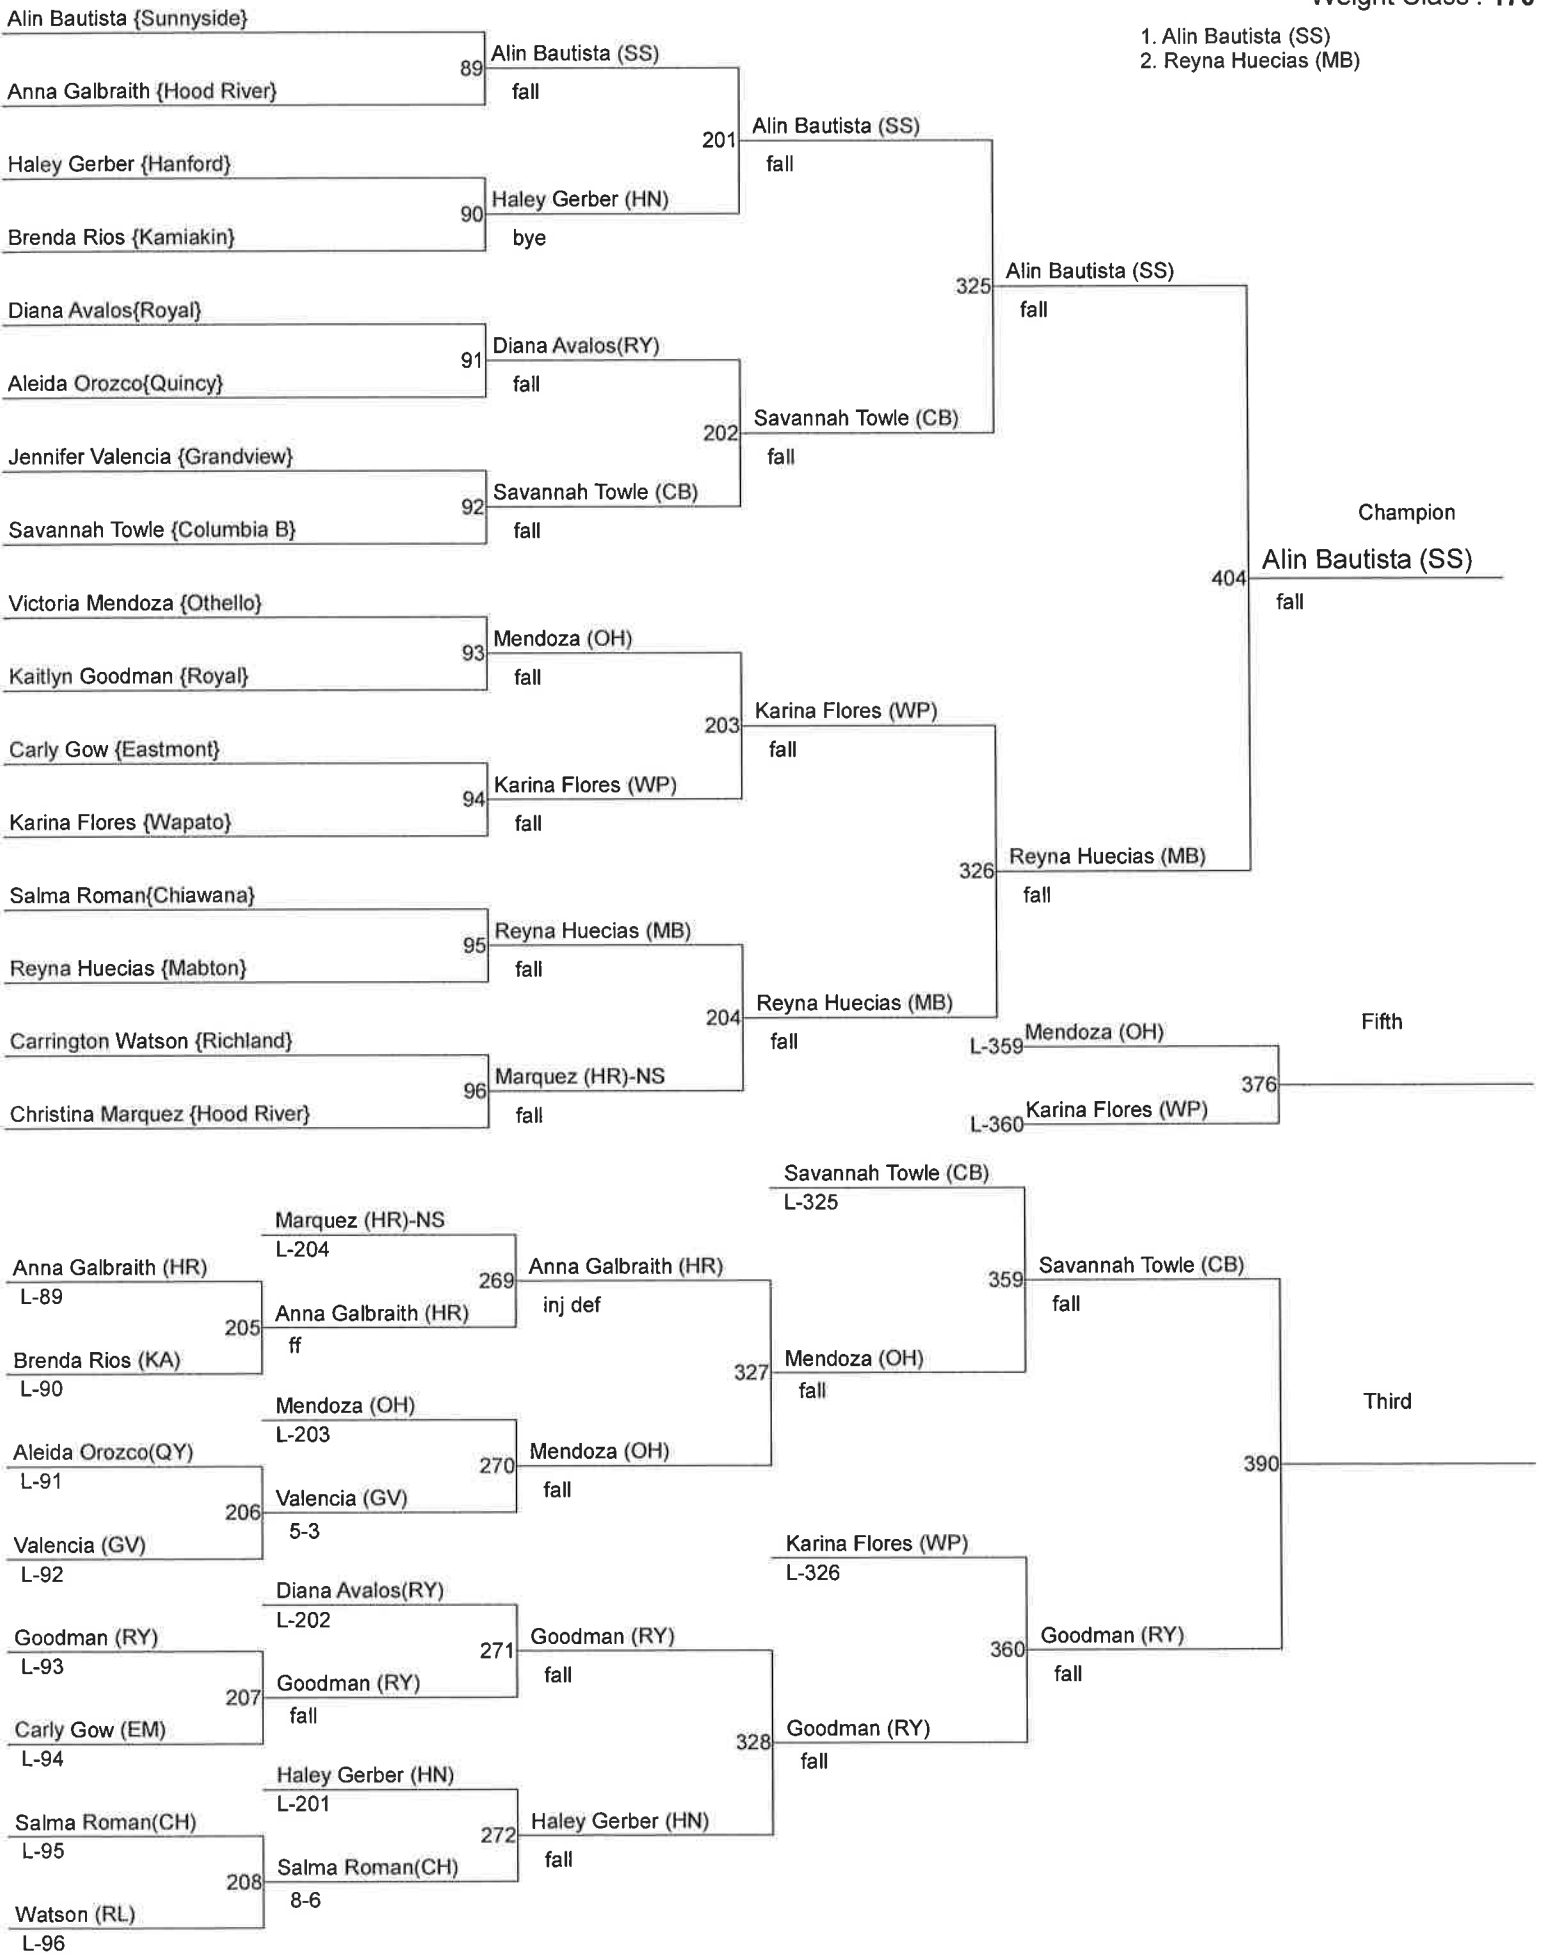

Grandview Ladies Wrestling Tournament

Weight Class : 170