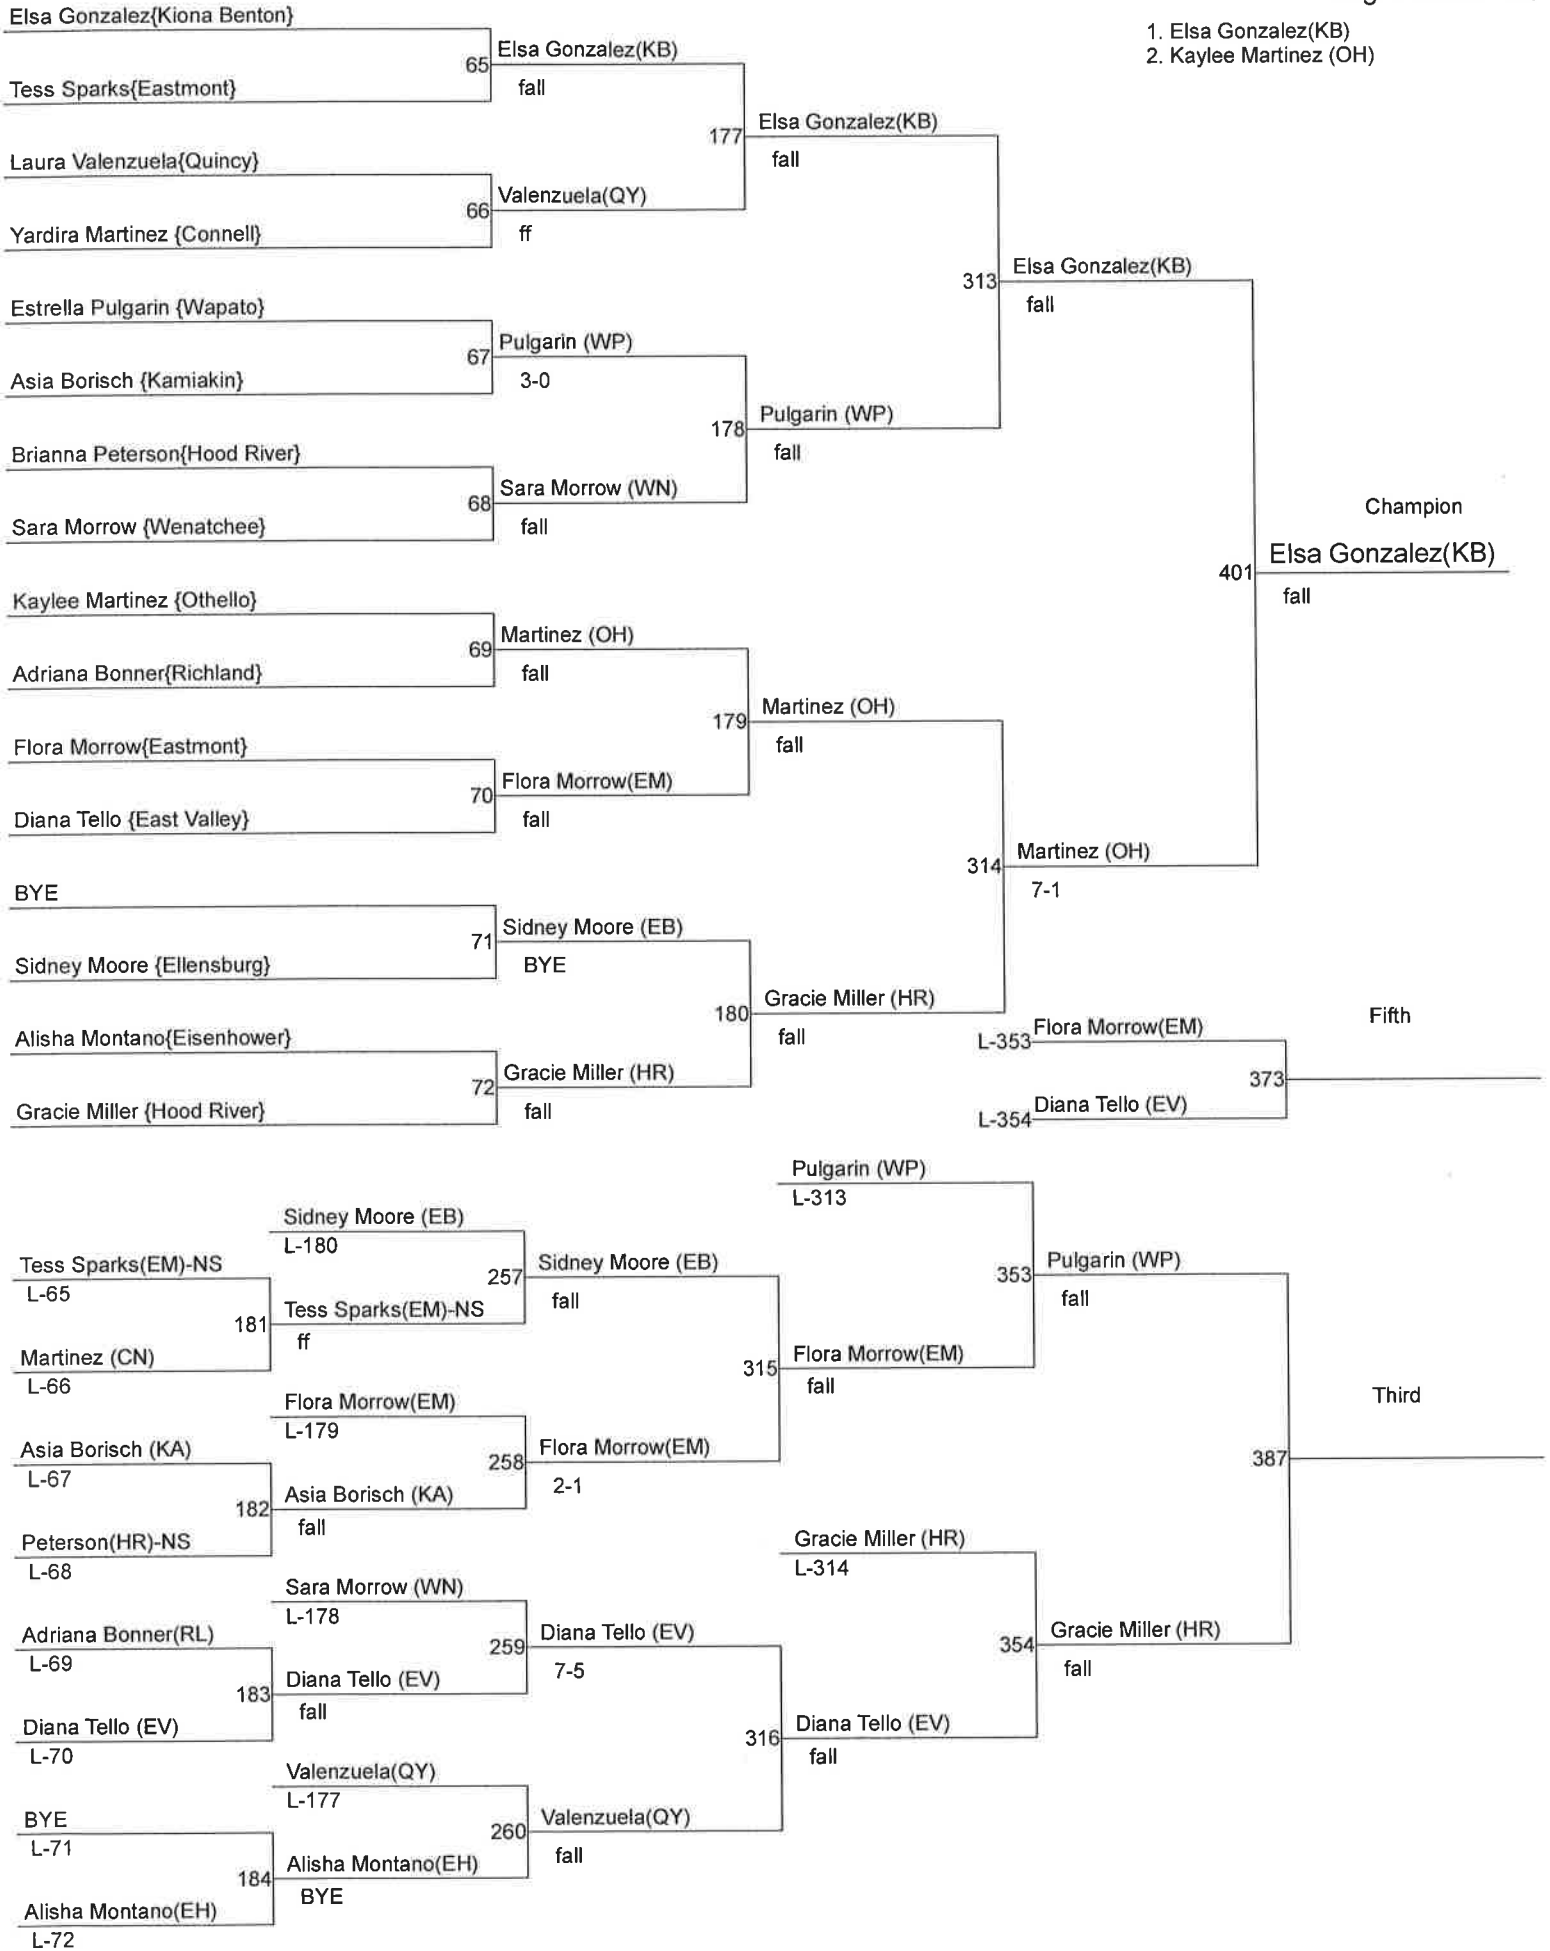

Grandview Ladies Wrestling Tournament

Weight Class : 140

1. Elsa Gonzalez(KB)
2. Kaylee Martinez (OH)