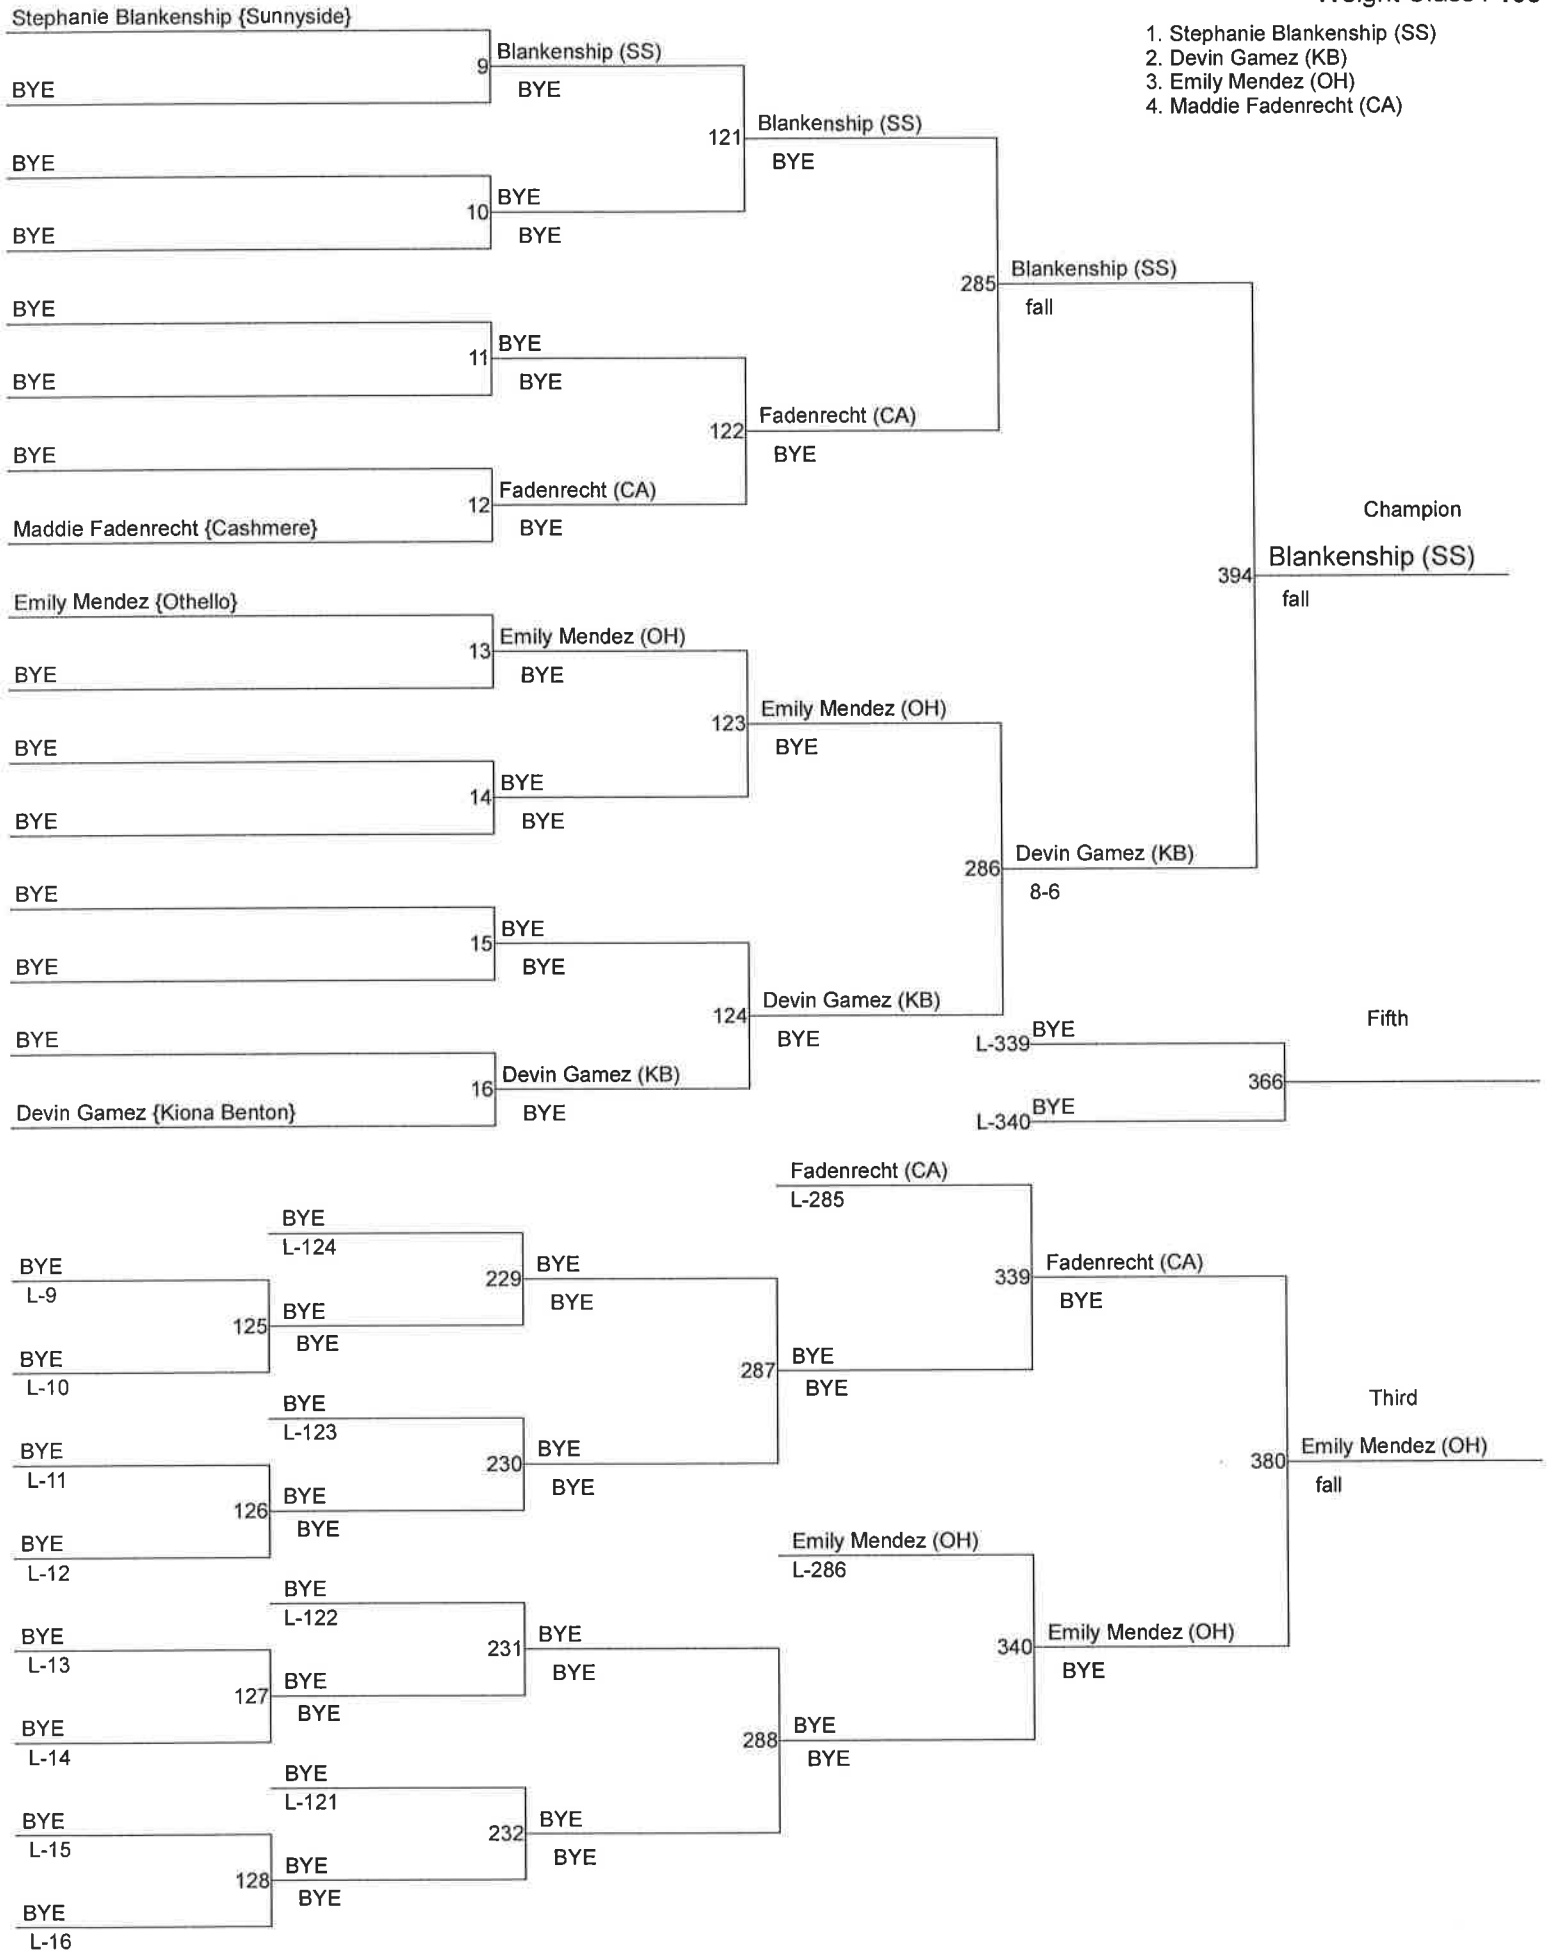

Grandview Ladies Wrestling Tournament

Weight Class : 100

- 1. Maria Reyes (GV)
- 2. Gabriela Rodriguez (OH)

Grandview Ladies Wrestling Tournament

Weight Class : 105

1. Stephanie Blankenship (SS)
2. Devin Gamez (KB)
3. Emily Mendez (OH)
4. Maddie Fadenrecht (CA)

Weight Class : 125

- 1. Kaylee Moore (NA)
- 2. Taylor Robbins (HN)

Grandview Ladies Wrestling Tournament

Weight Class : 130

- 1. Nikki Velasquez (OH)
- 2. Hunter Duke (CA)

Grandview Ladies Wrestling Tournament