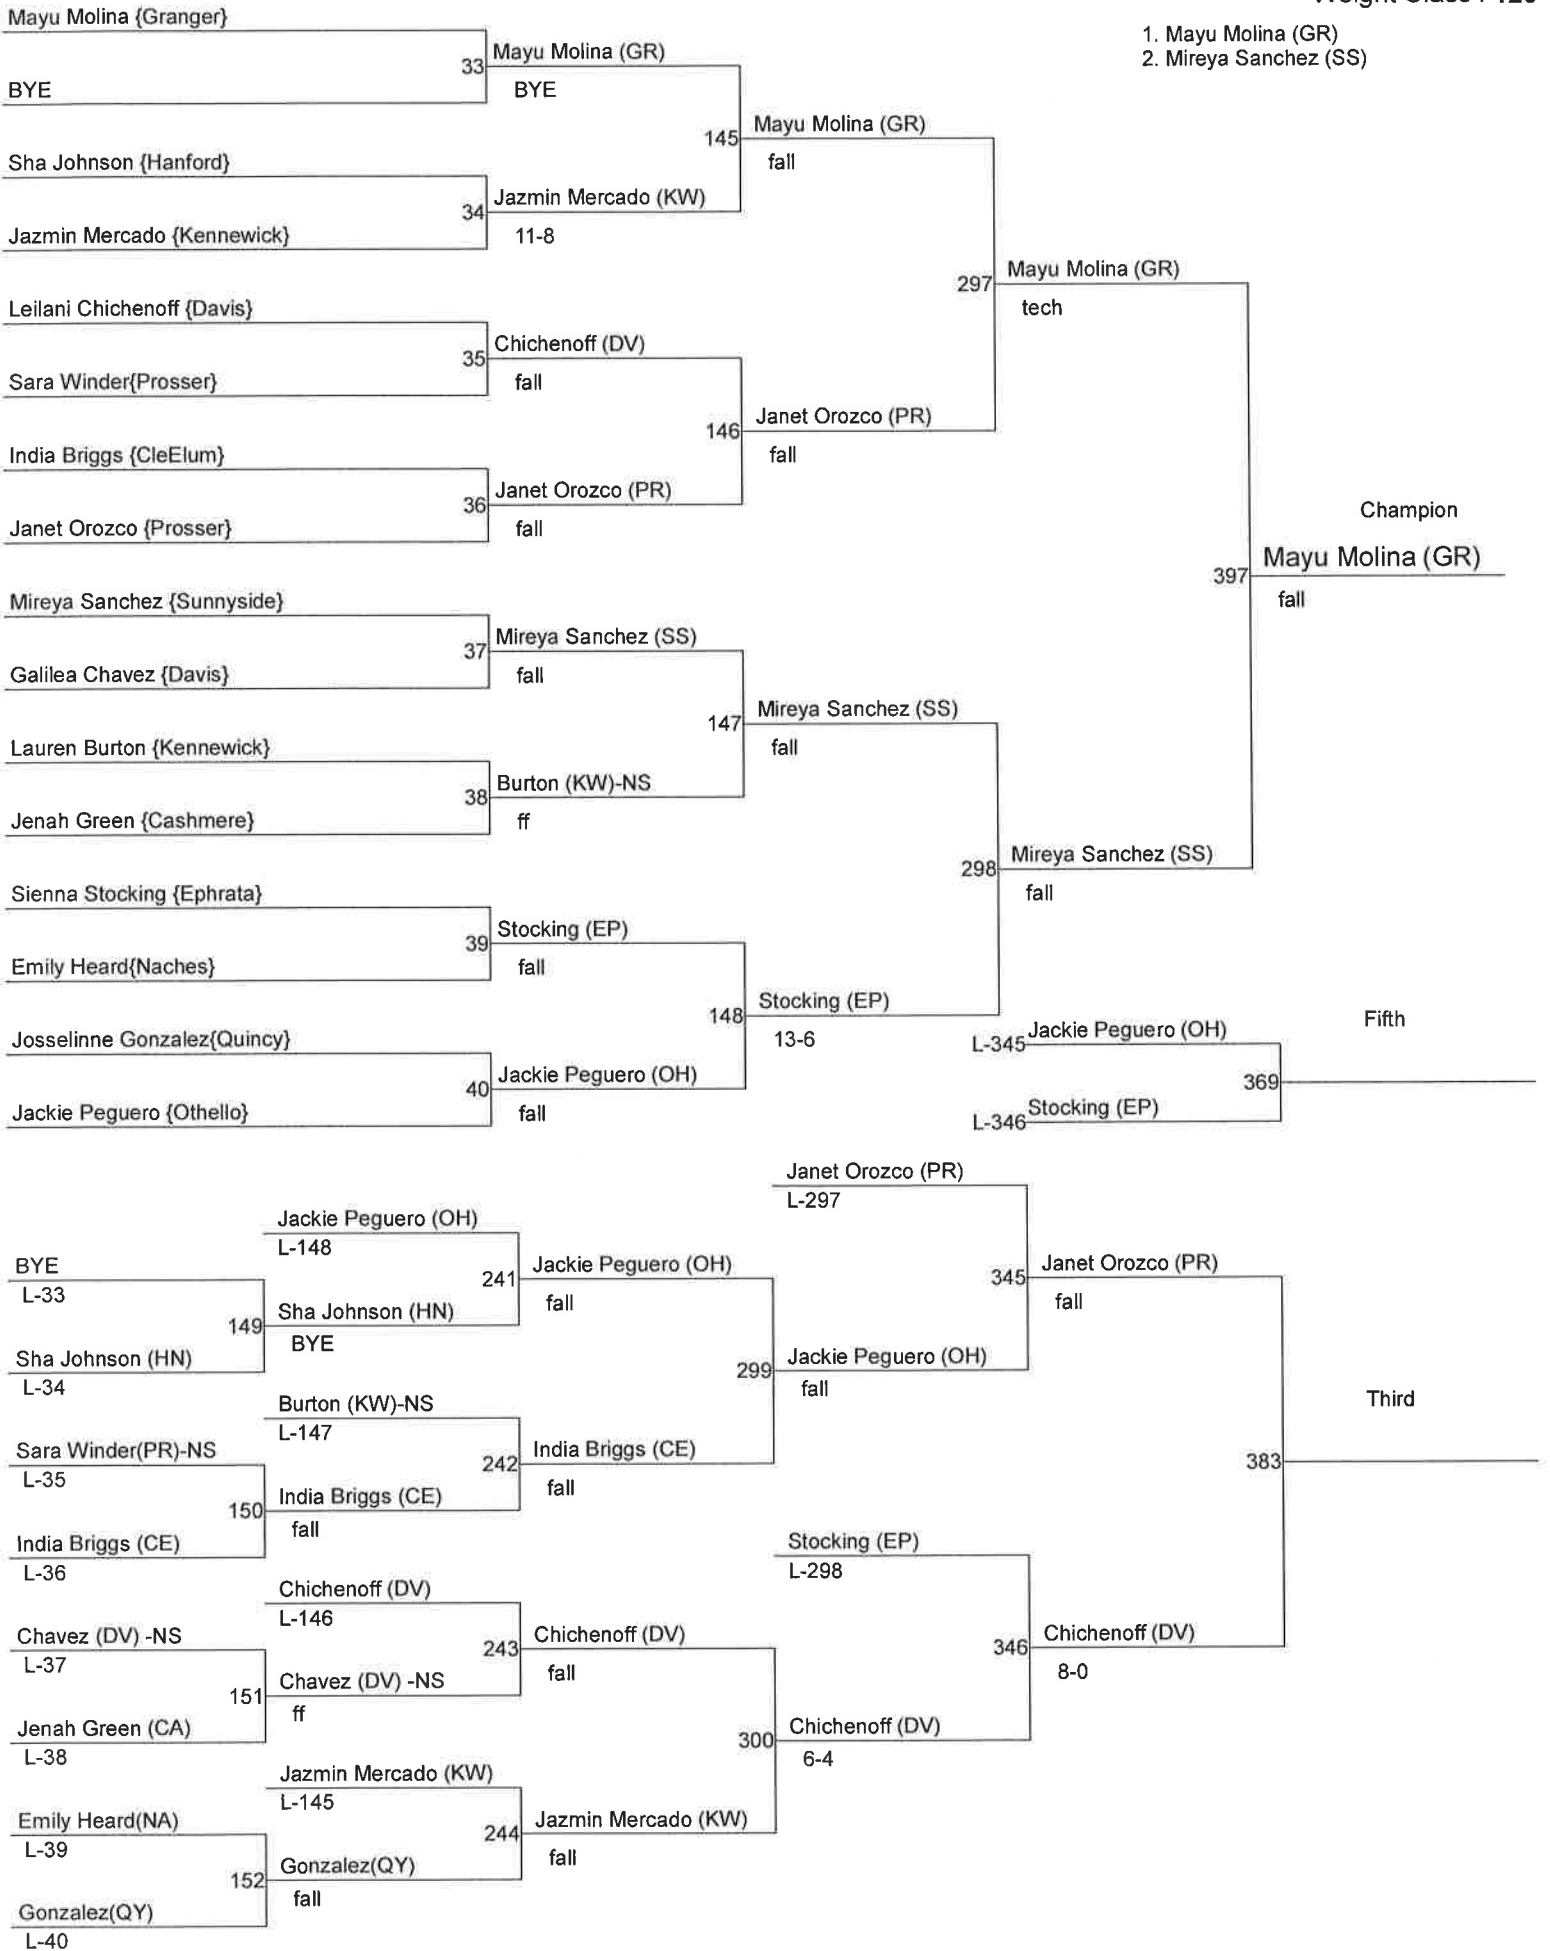

Grandview Ladies Wrestling Tournament

Weight Class : 120