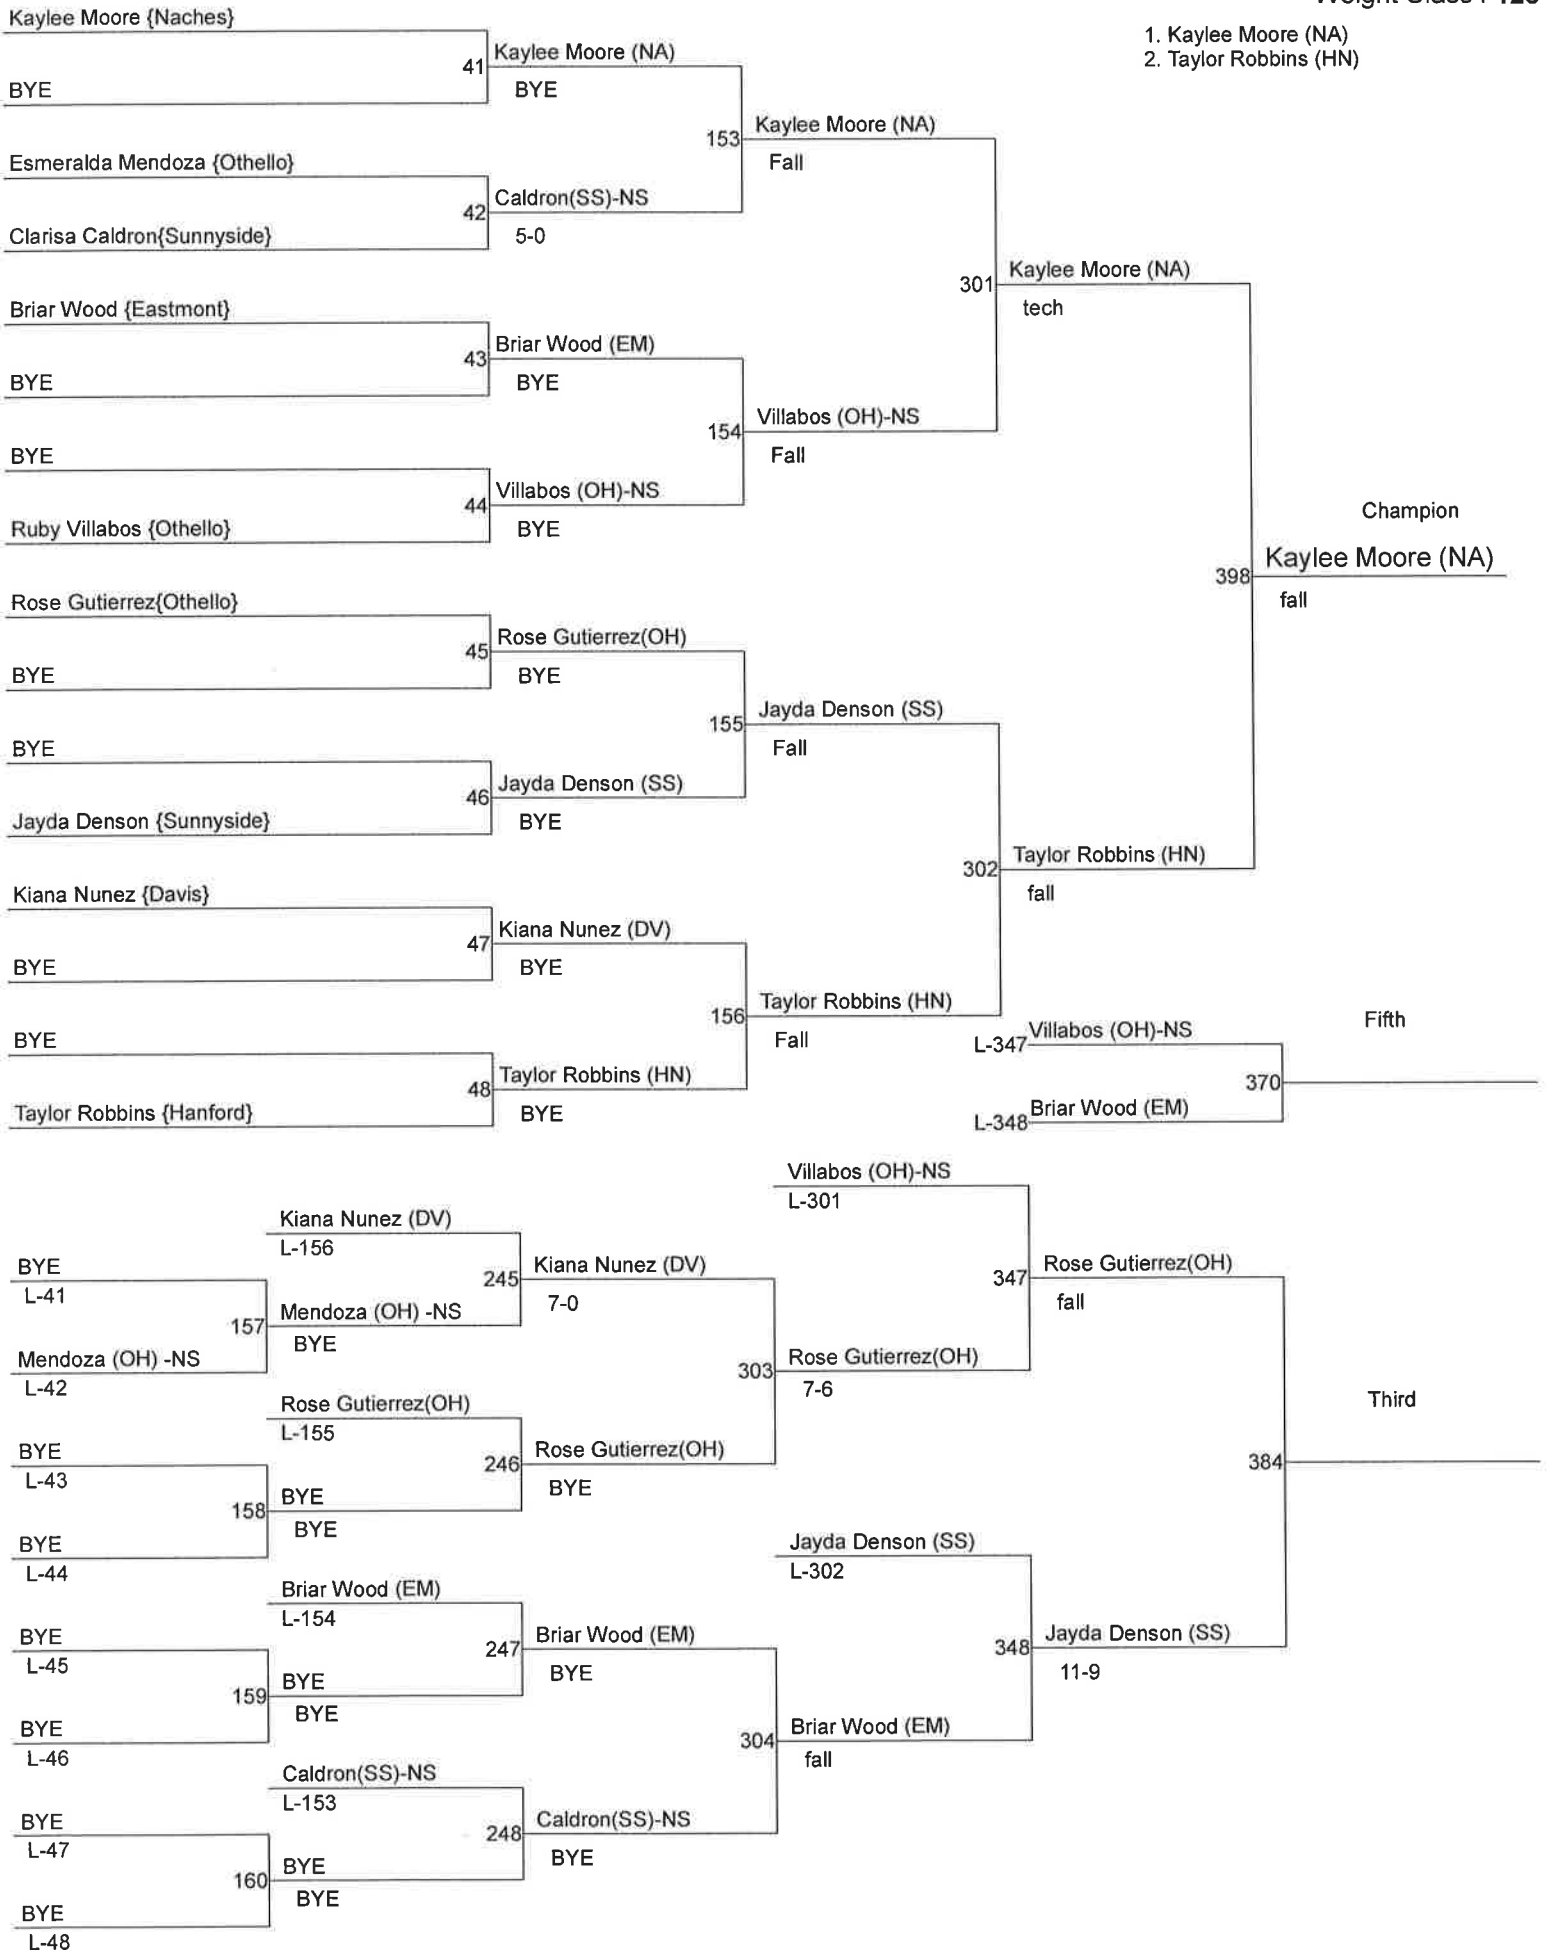

Weight Class : 125

- 1. Kaylee Moore (NA)
- 2. Taylor Robbins (HN)

Grandview Ladies Wrestling Tournament

Weight Class : 130

- 1. Nikki Velasquez (OH)
- 2. Hunter Duke (CA)

Grandview Ladies Wrestling Tournament