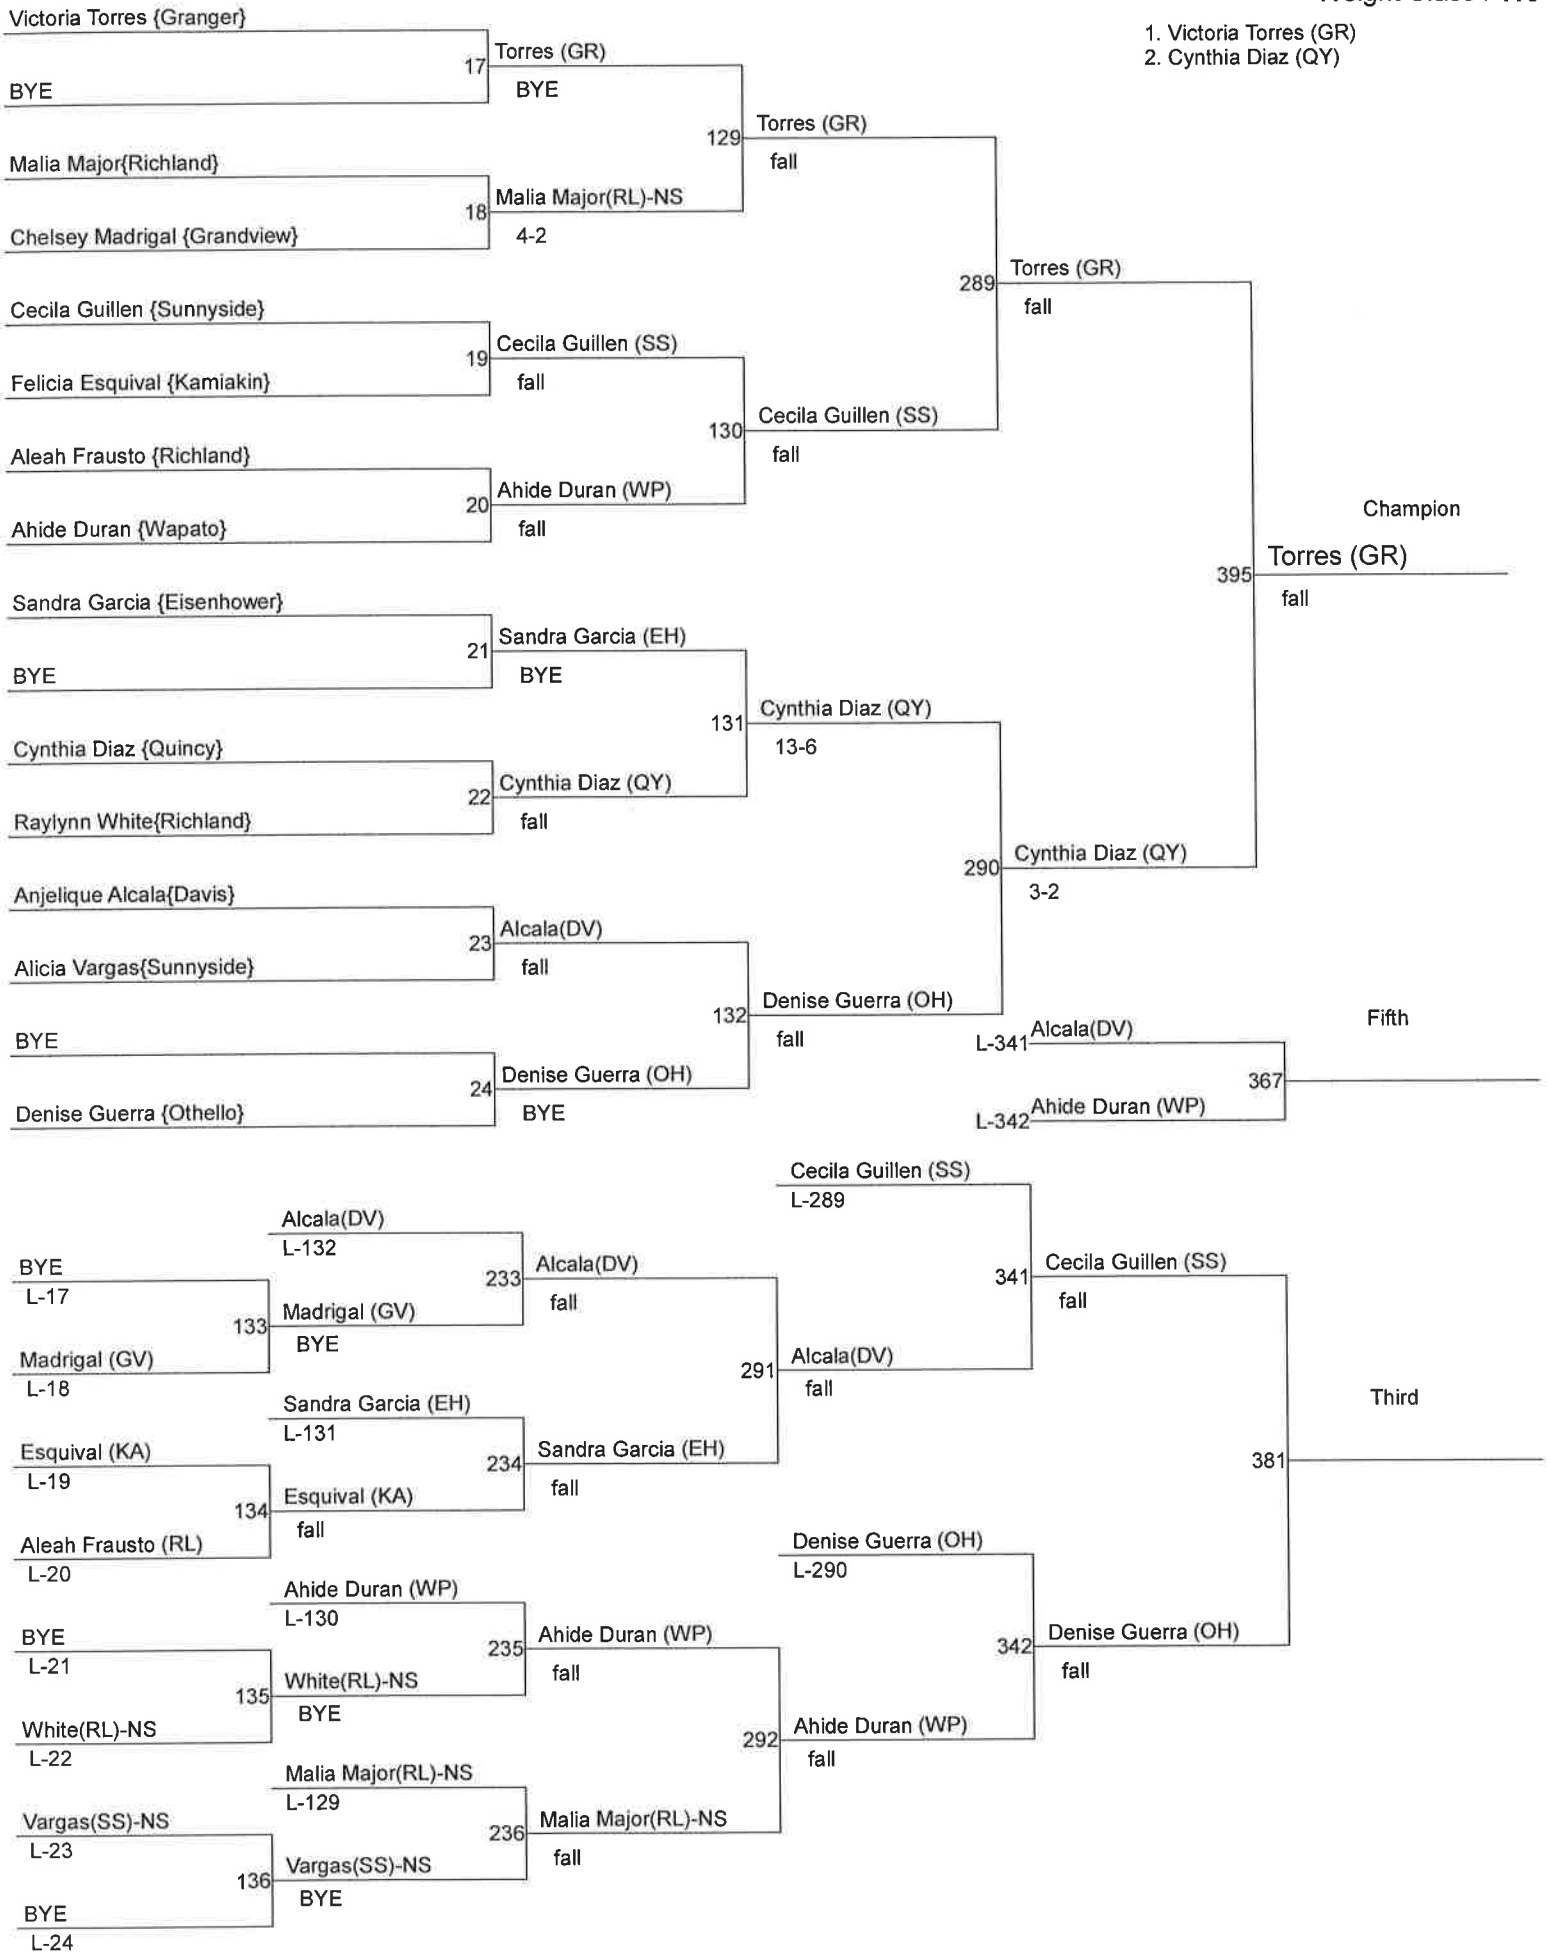

Grandview Ladies Wrestling Tournament

Weight Class : 110