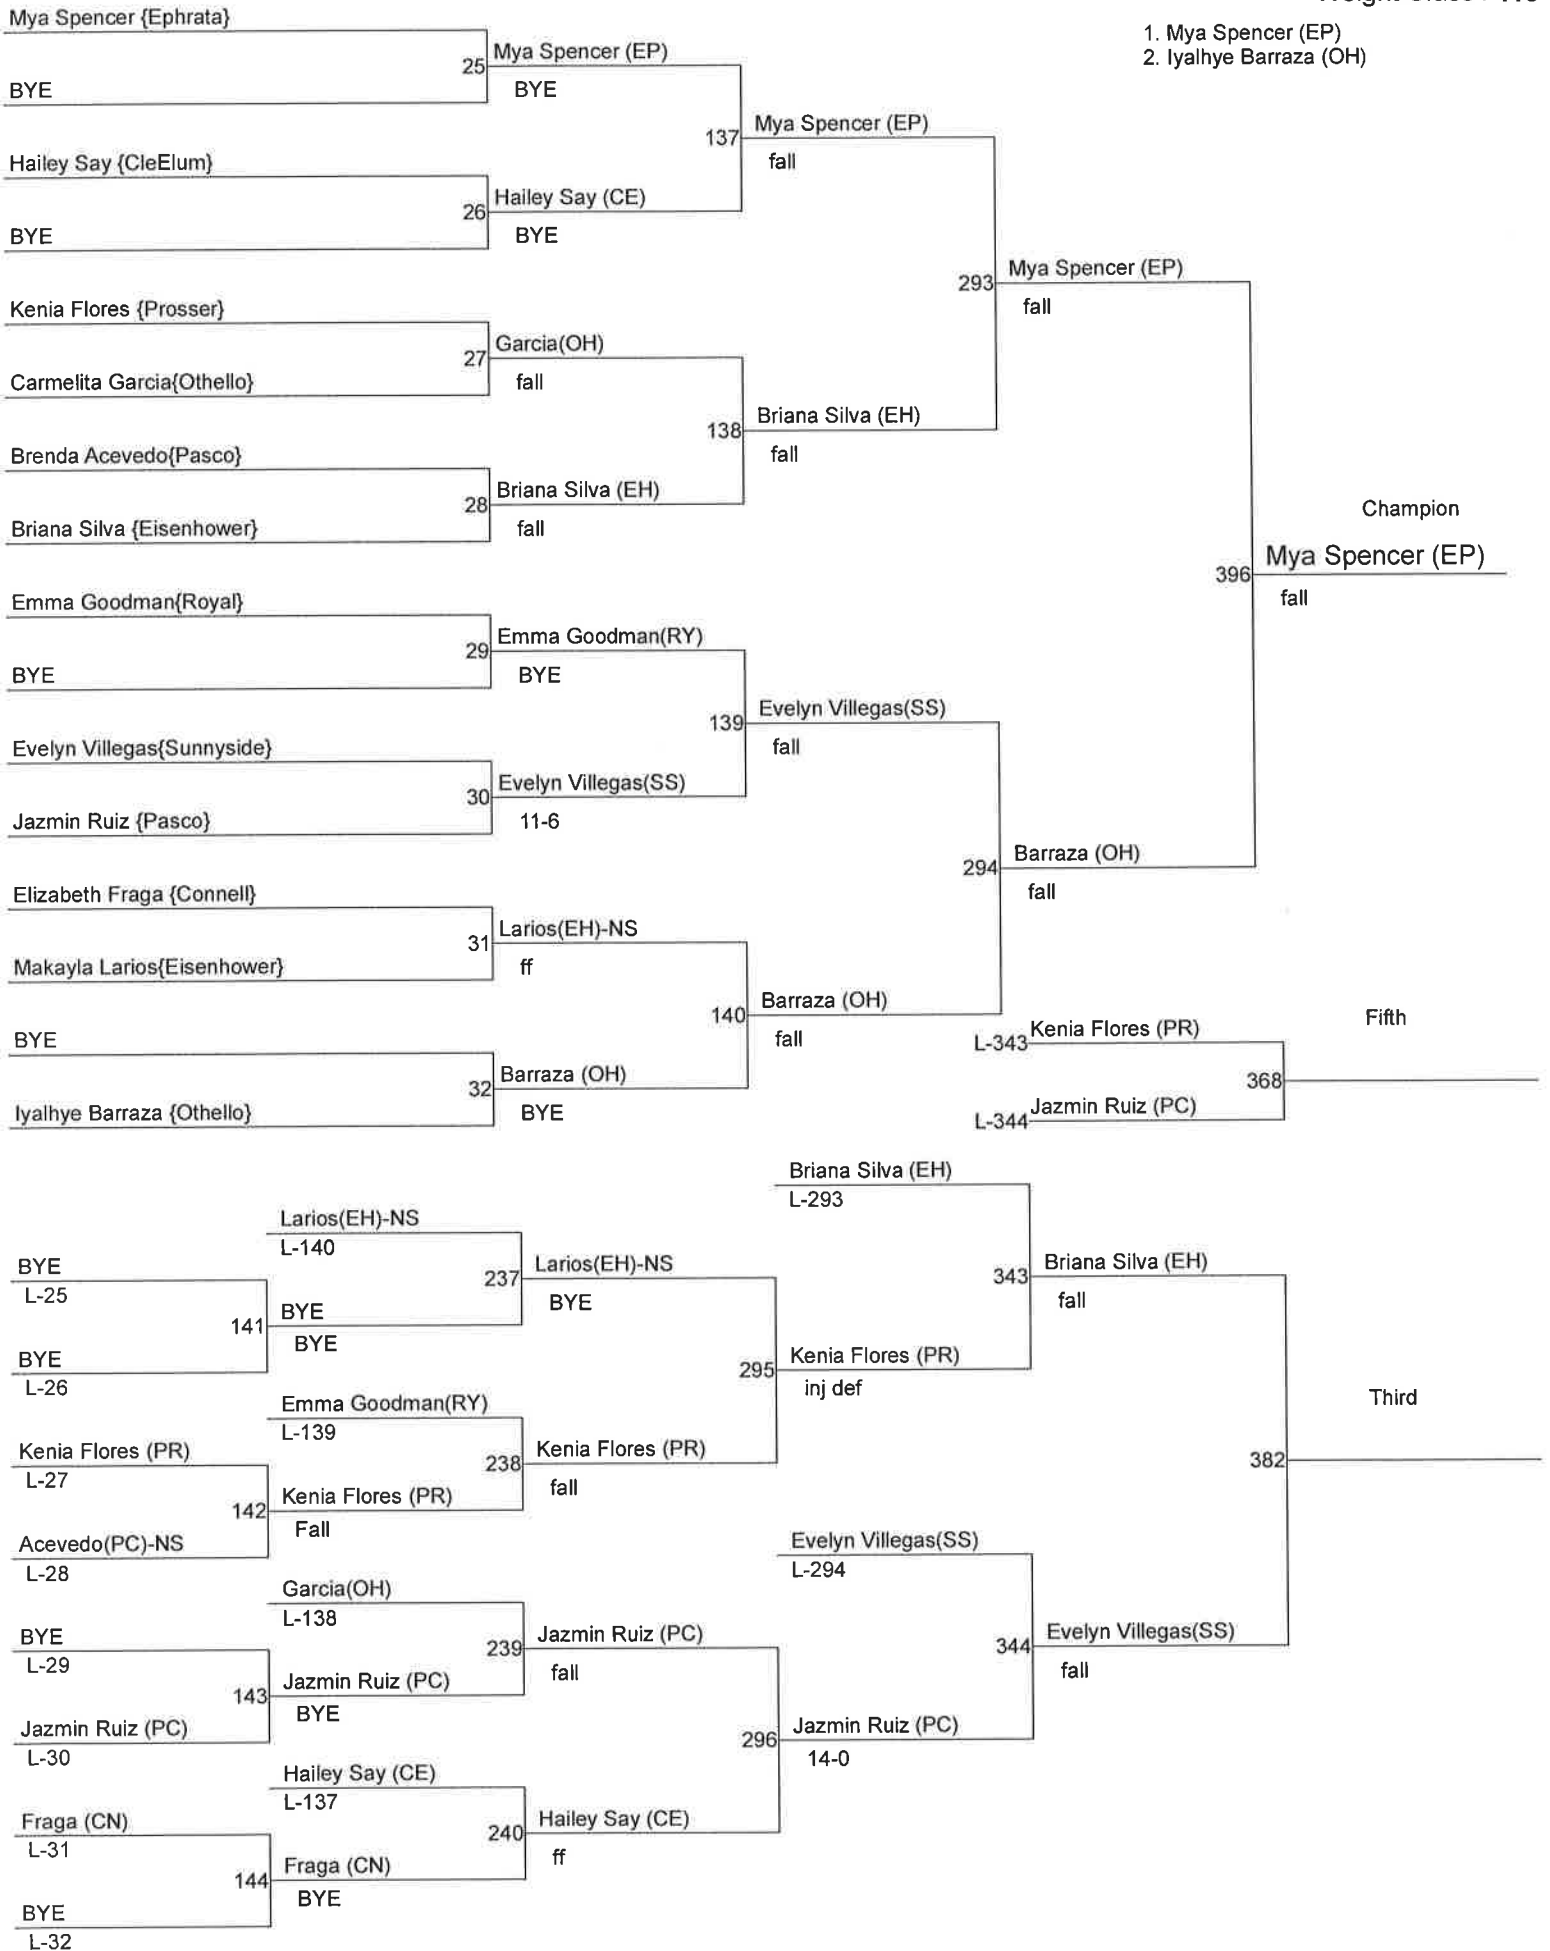

Grandview Ladies Wrestling Tournament

Weight Class : 115