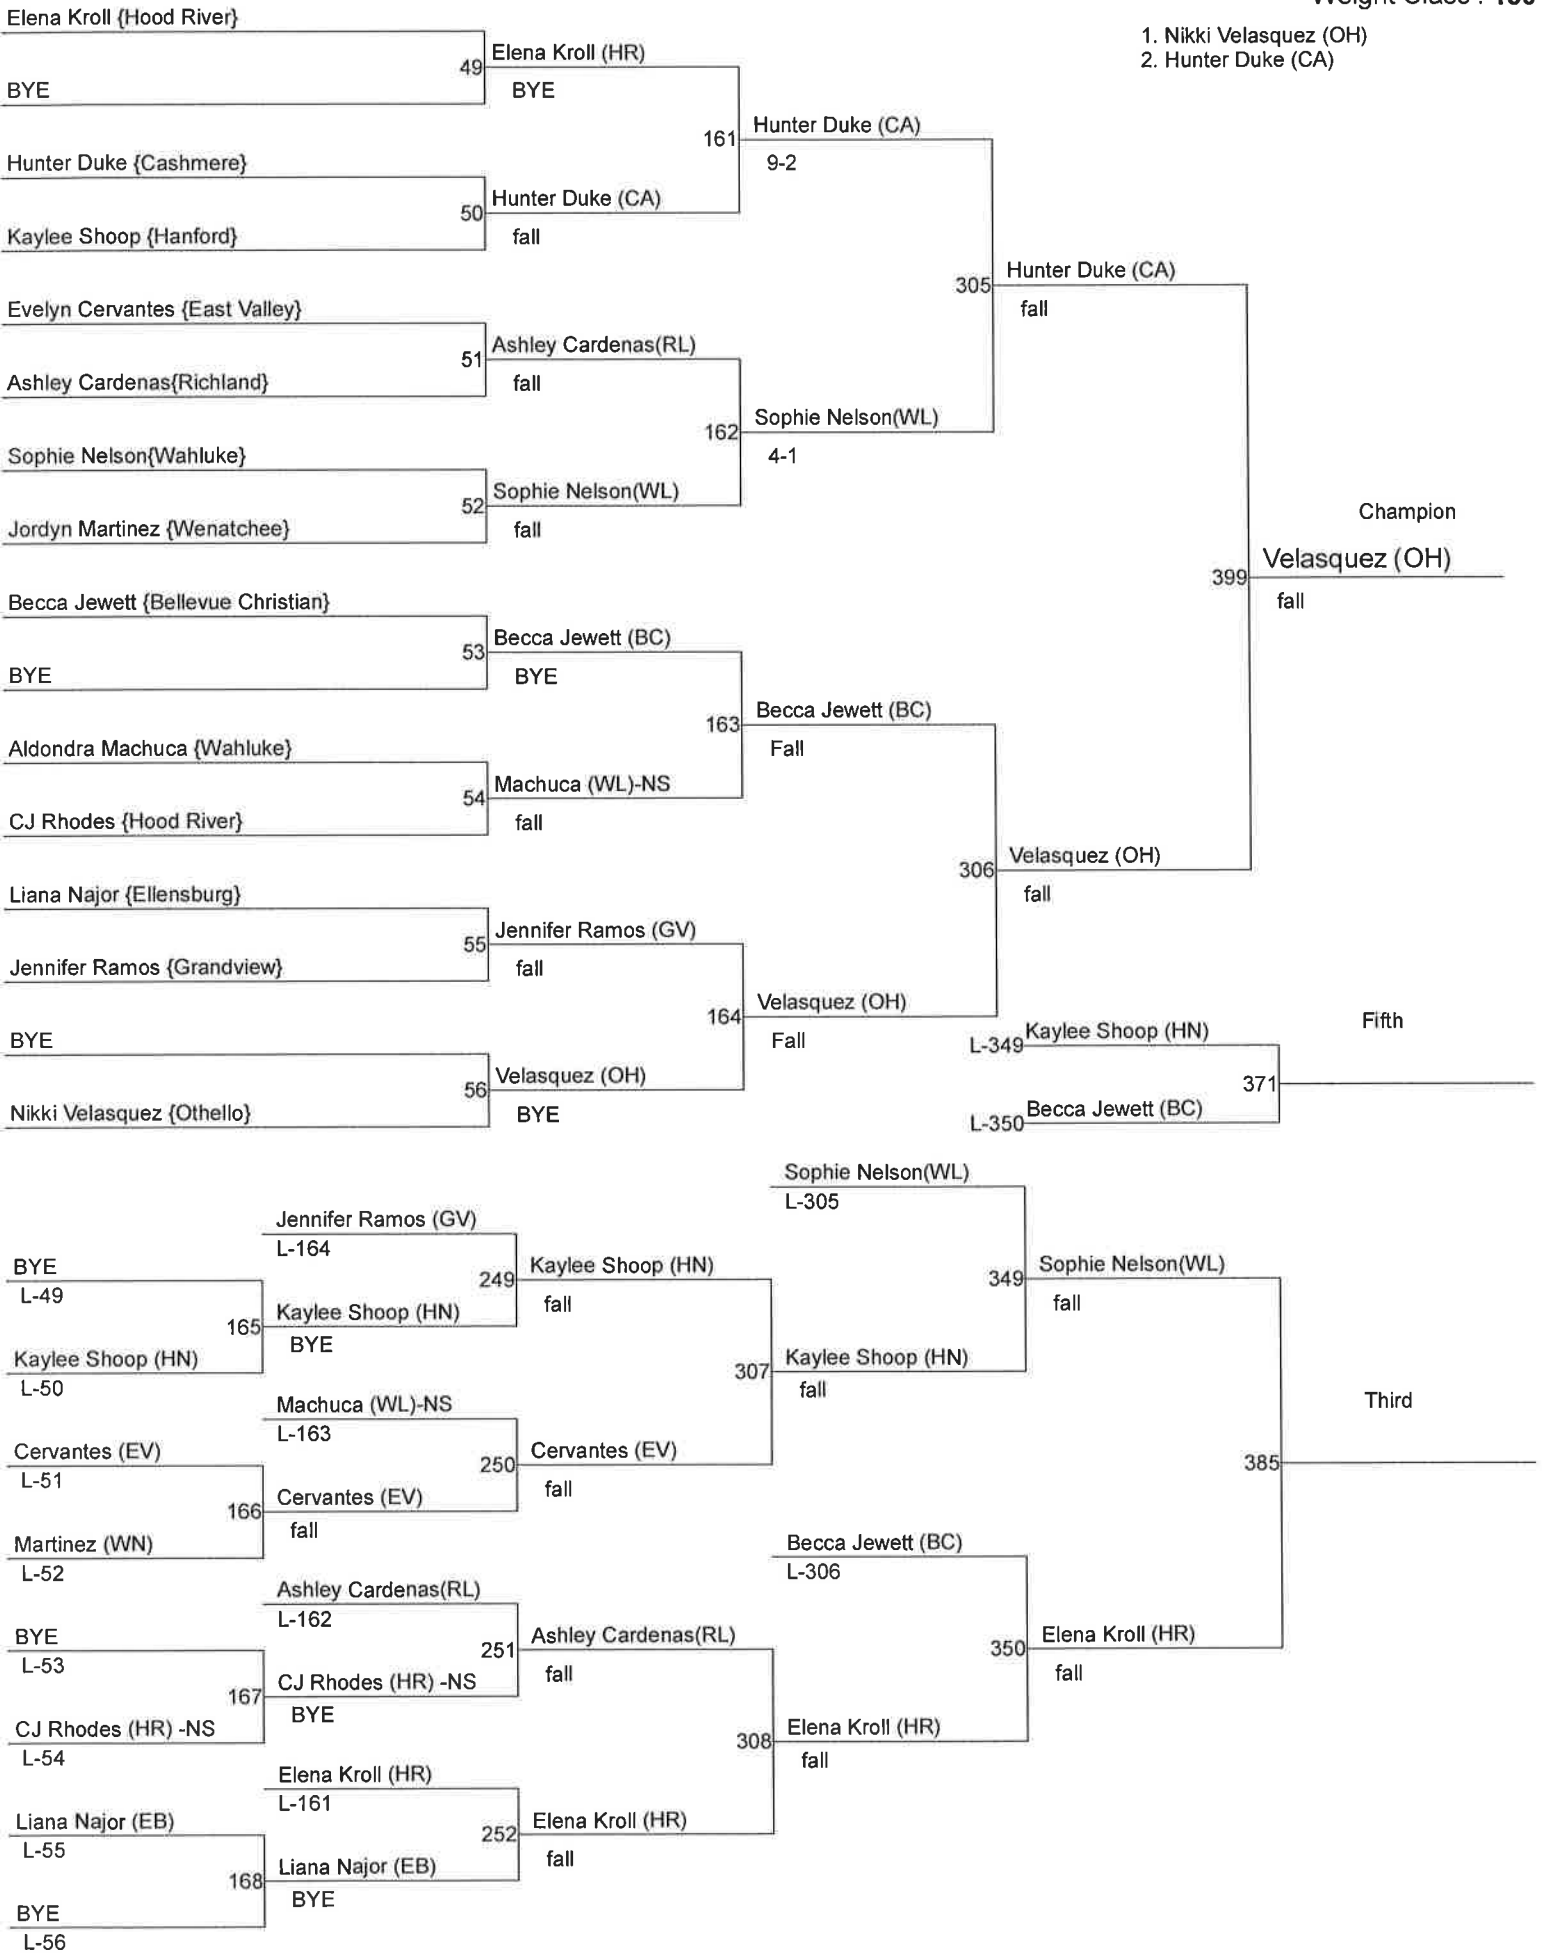

Weight Class : 125

- 1. Kaylee Moore (NA)
- 2. Taylor Robbins (HN)

Grandview Ladies Wrestling Tournament

Weight Class : 130

- 1. Nikki Velasquez (OH)
- 2. Hunter Duke (CA)

Grandview Ladies Wrestling Tournament