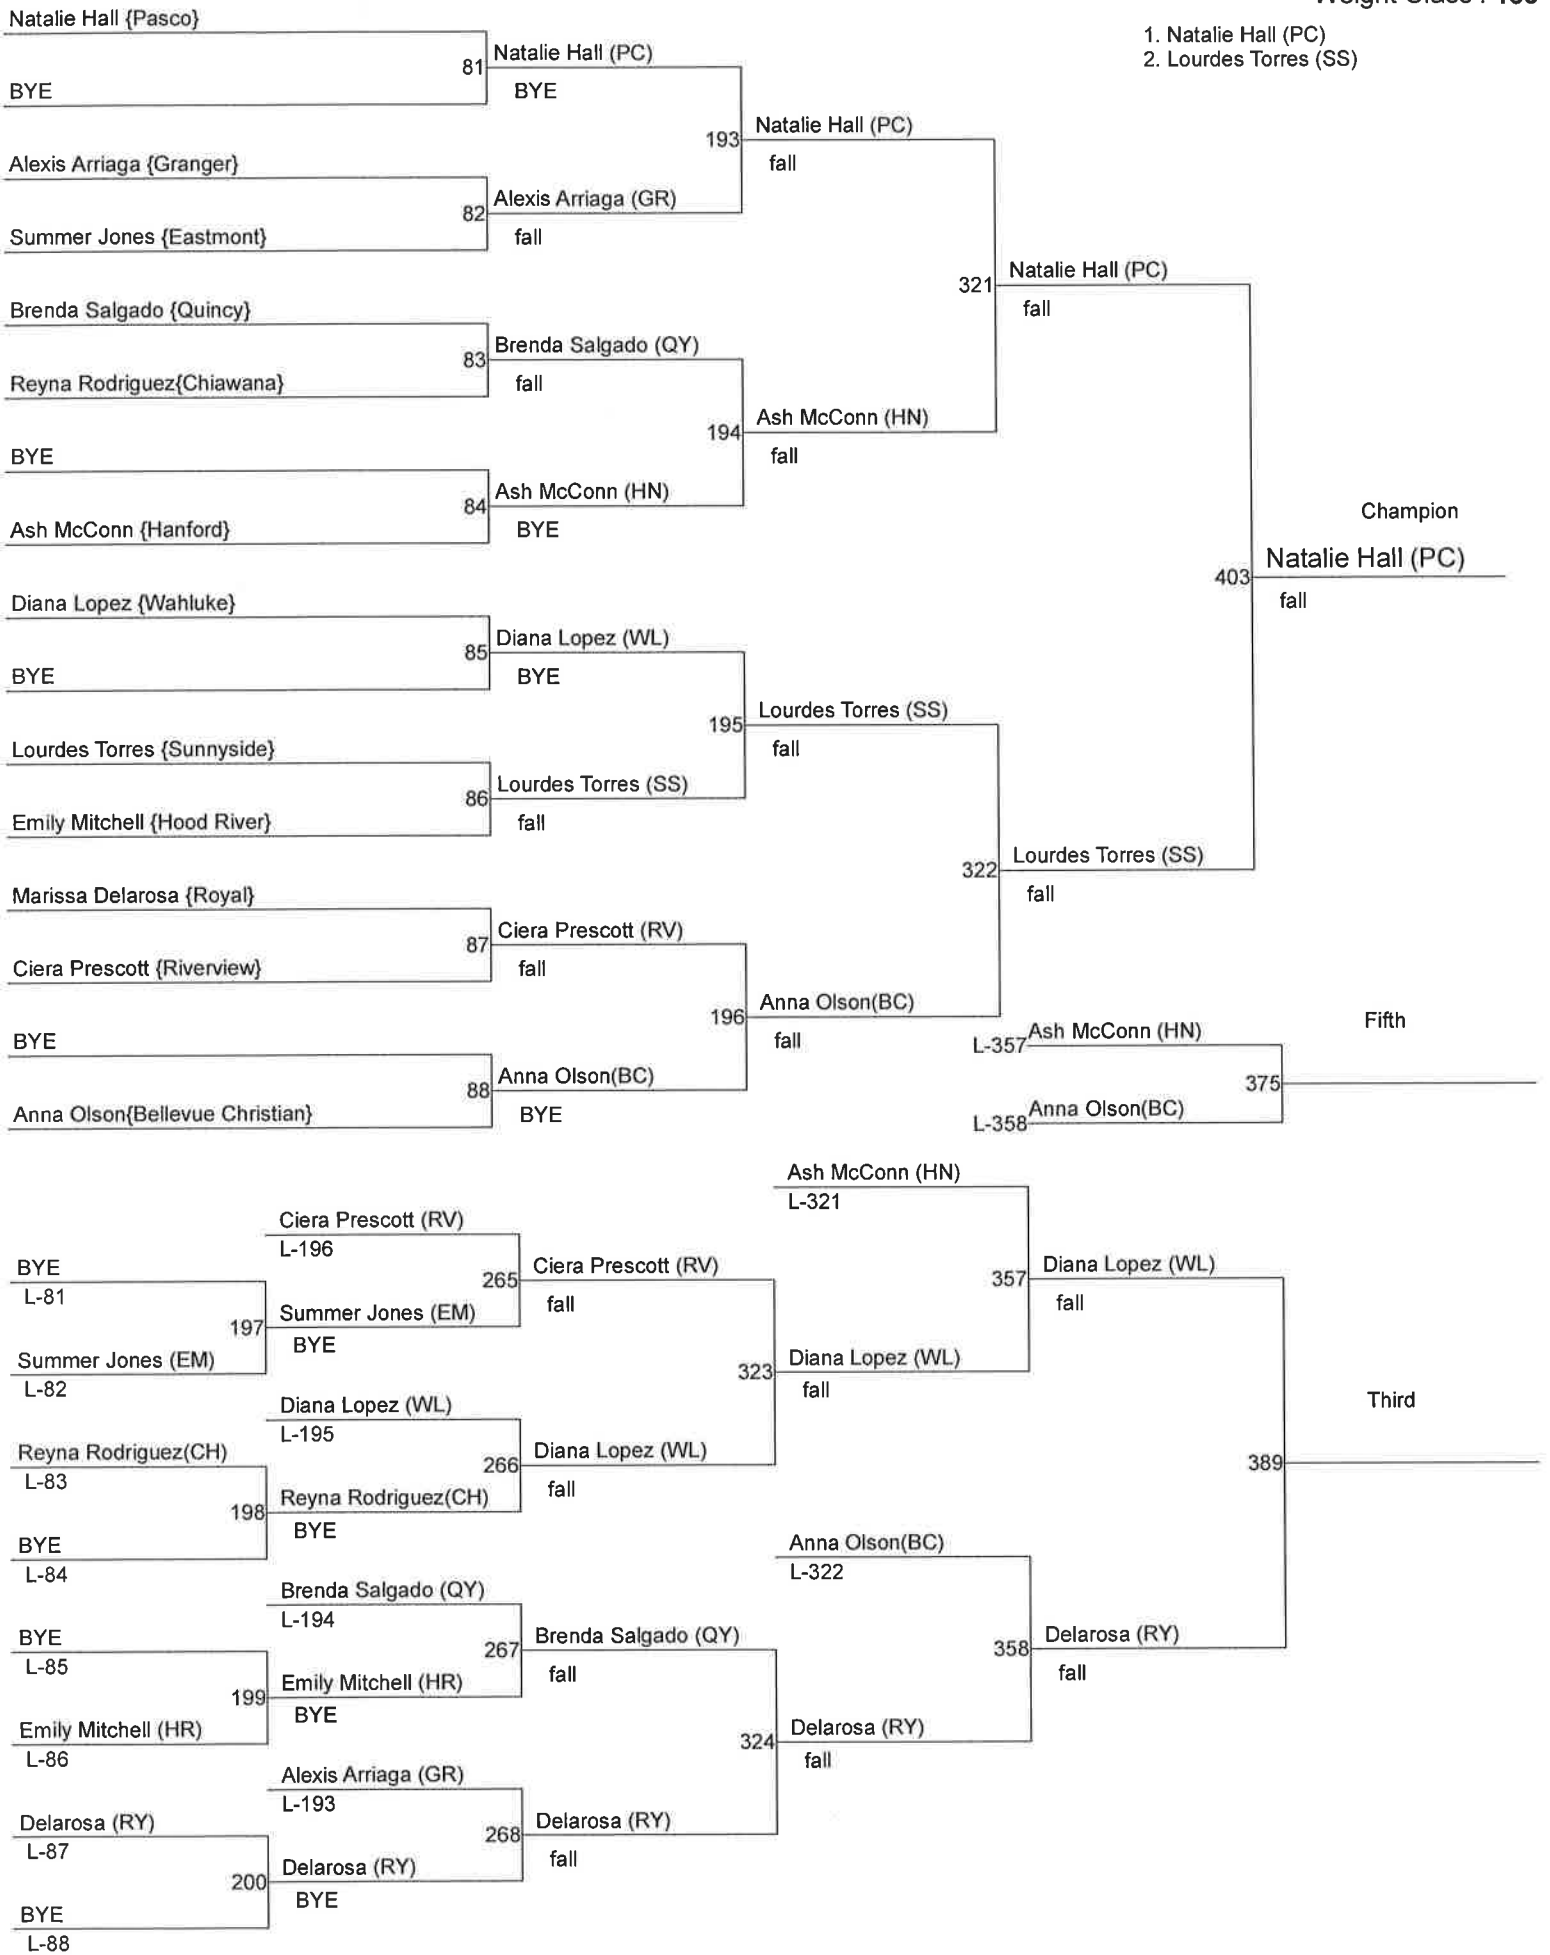

Grandview Ladies Wrestling Tournament

Weight Class : 155