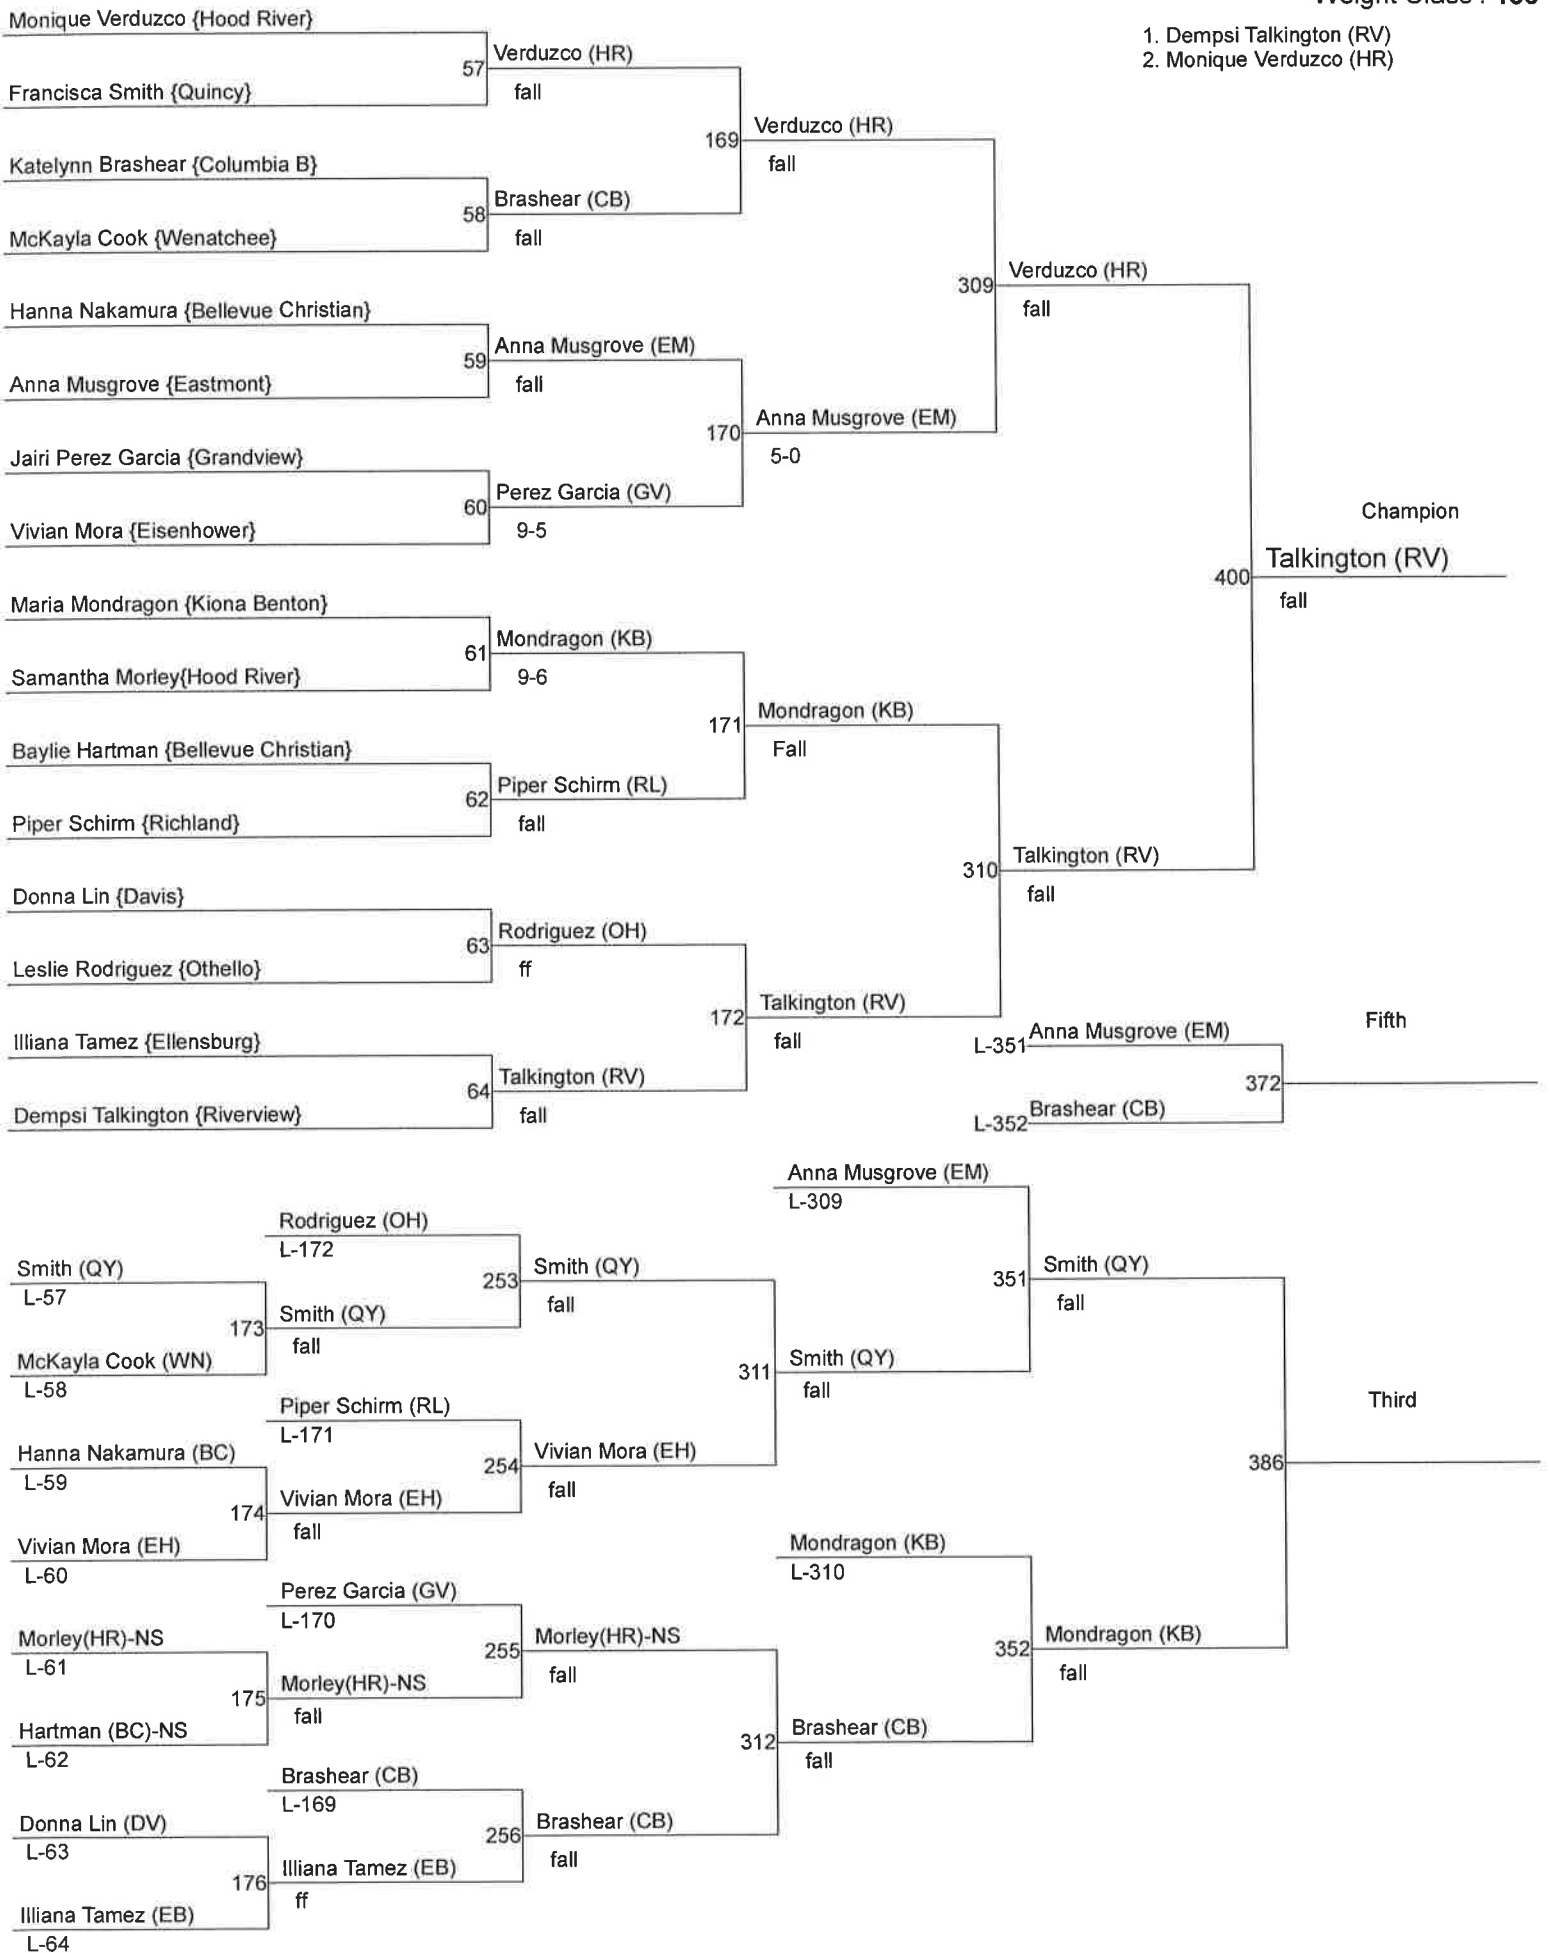

Grandview Ladies Wrestling Tournament

Weight Class : 135

1. Dempsi Talkington (RV)
2. Monique Verduzco (HR)