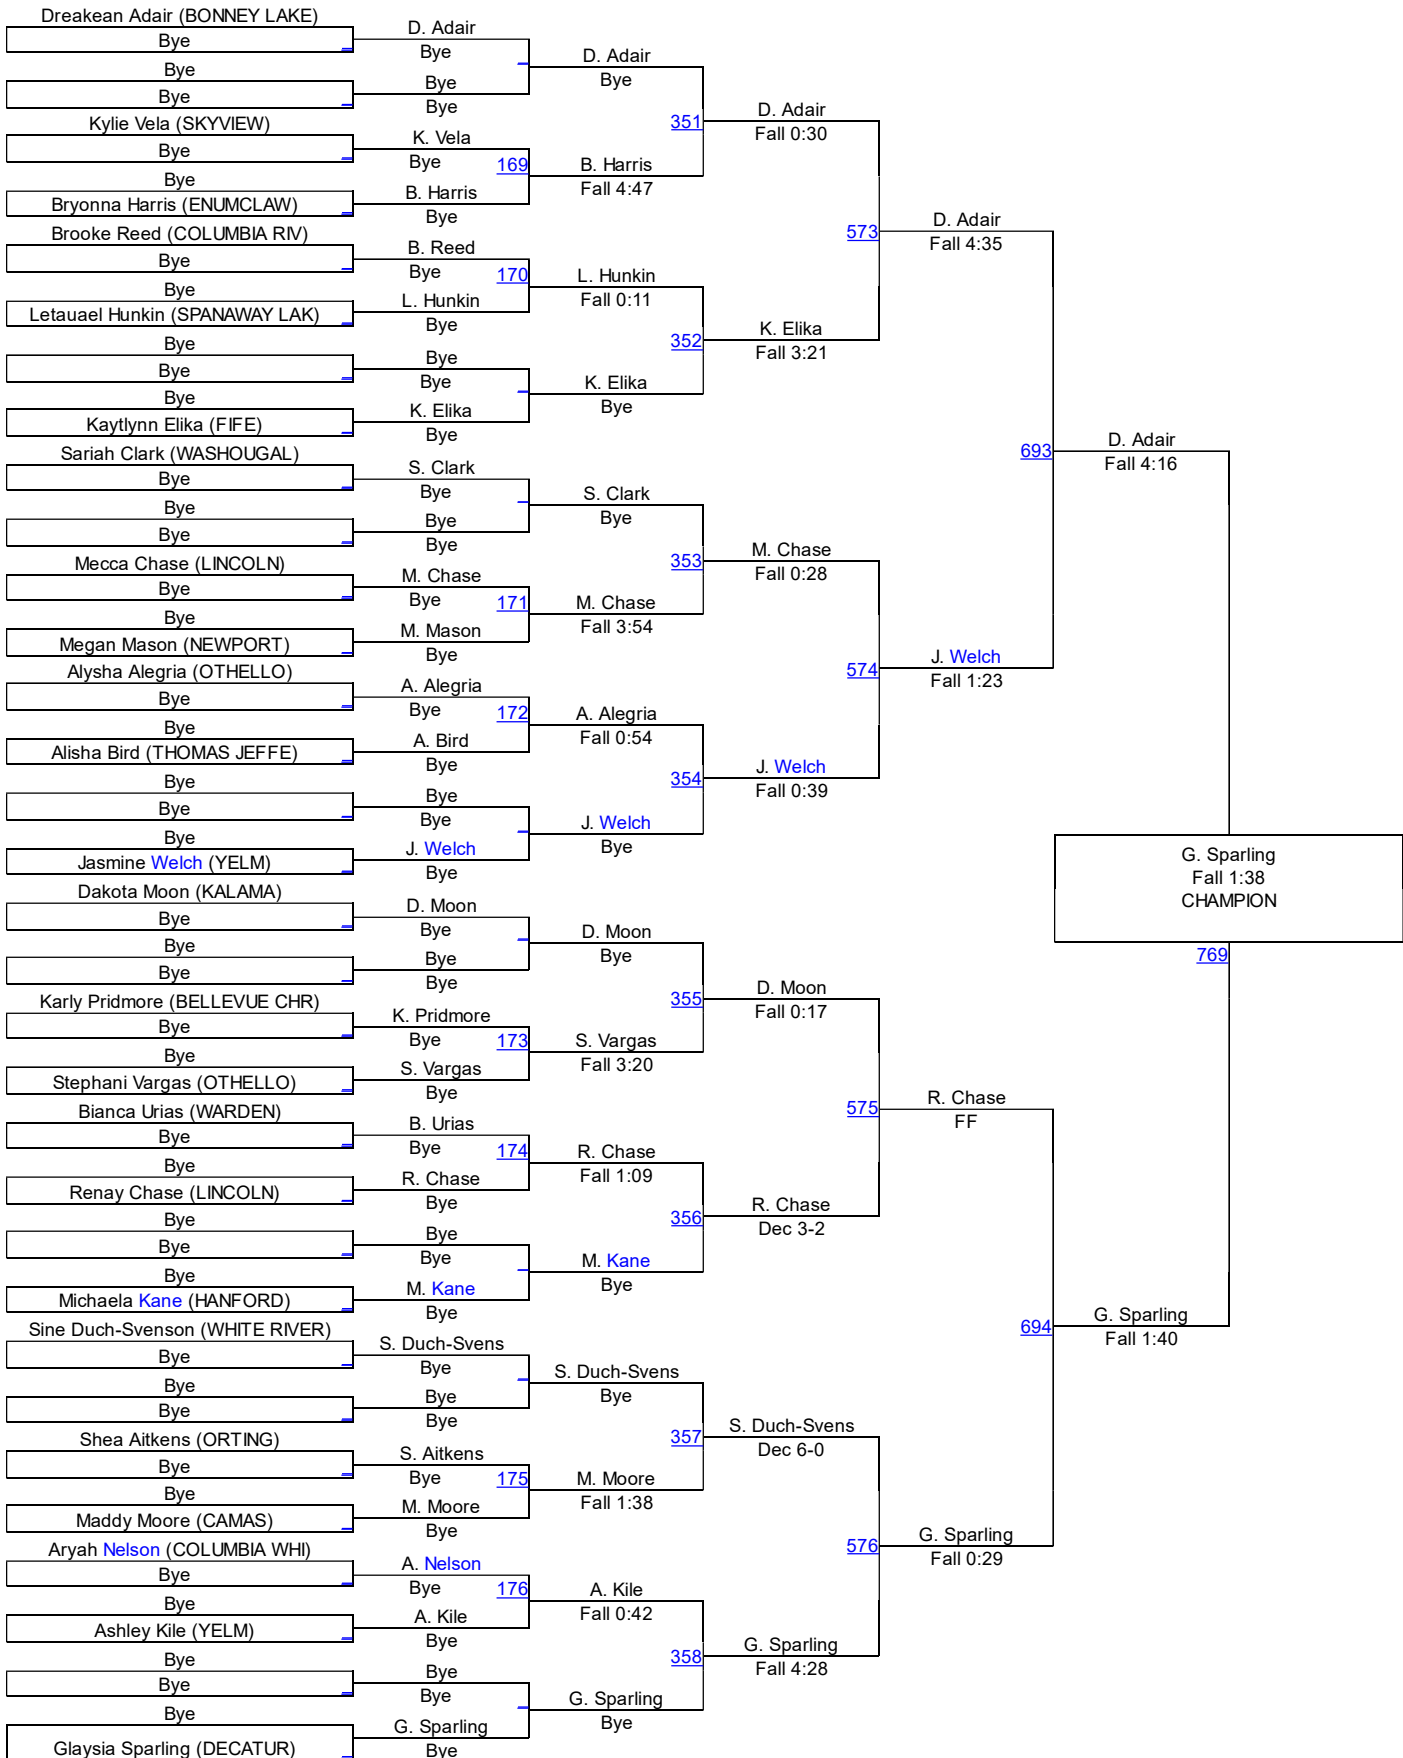

Varsity 170lbs

Varsity 170lbs

KELSO GIRLS TOURNAMENT

Varsity 190lbs

Varsity 190lbs

KELSO GIRLS TOURNAMENT

Varsity 235lbs

Varsity 235lbs