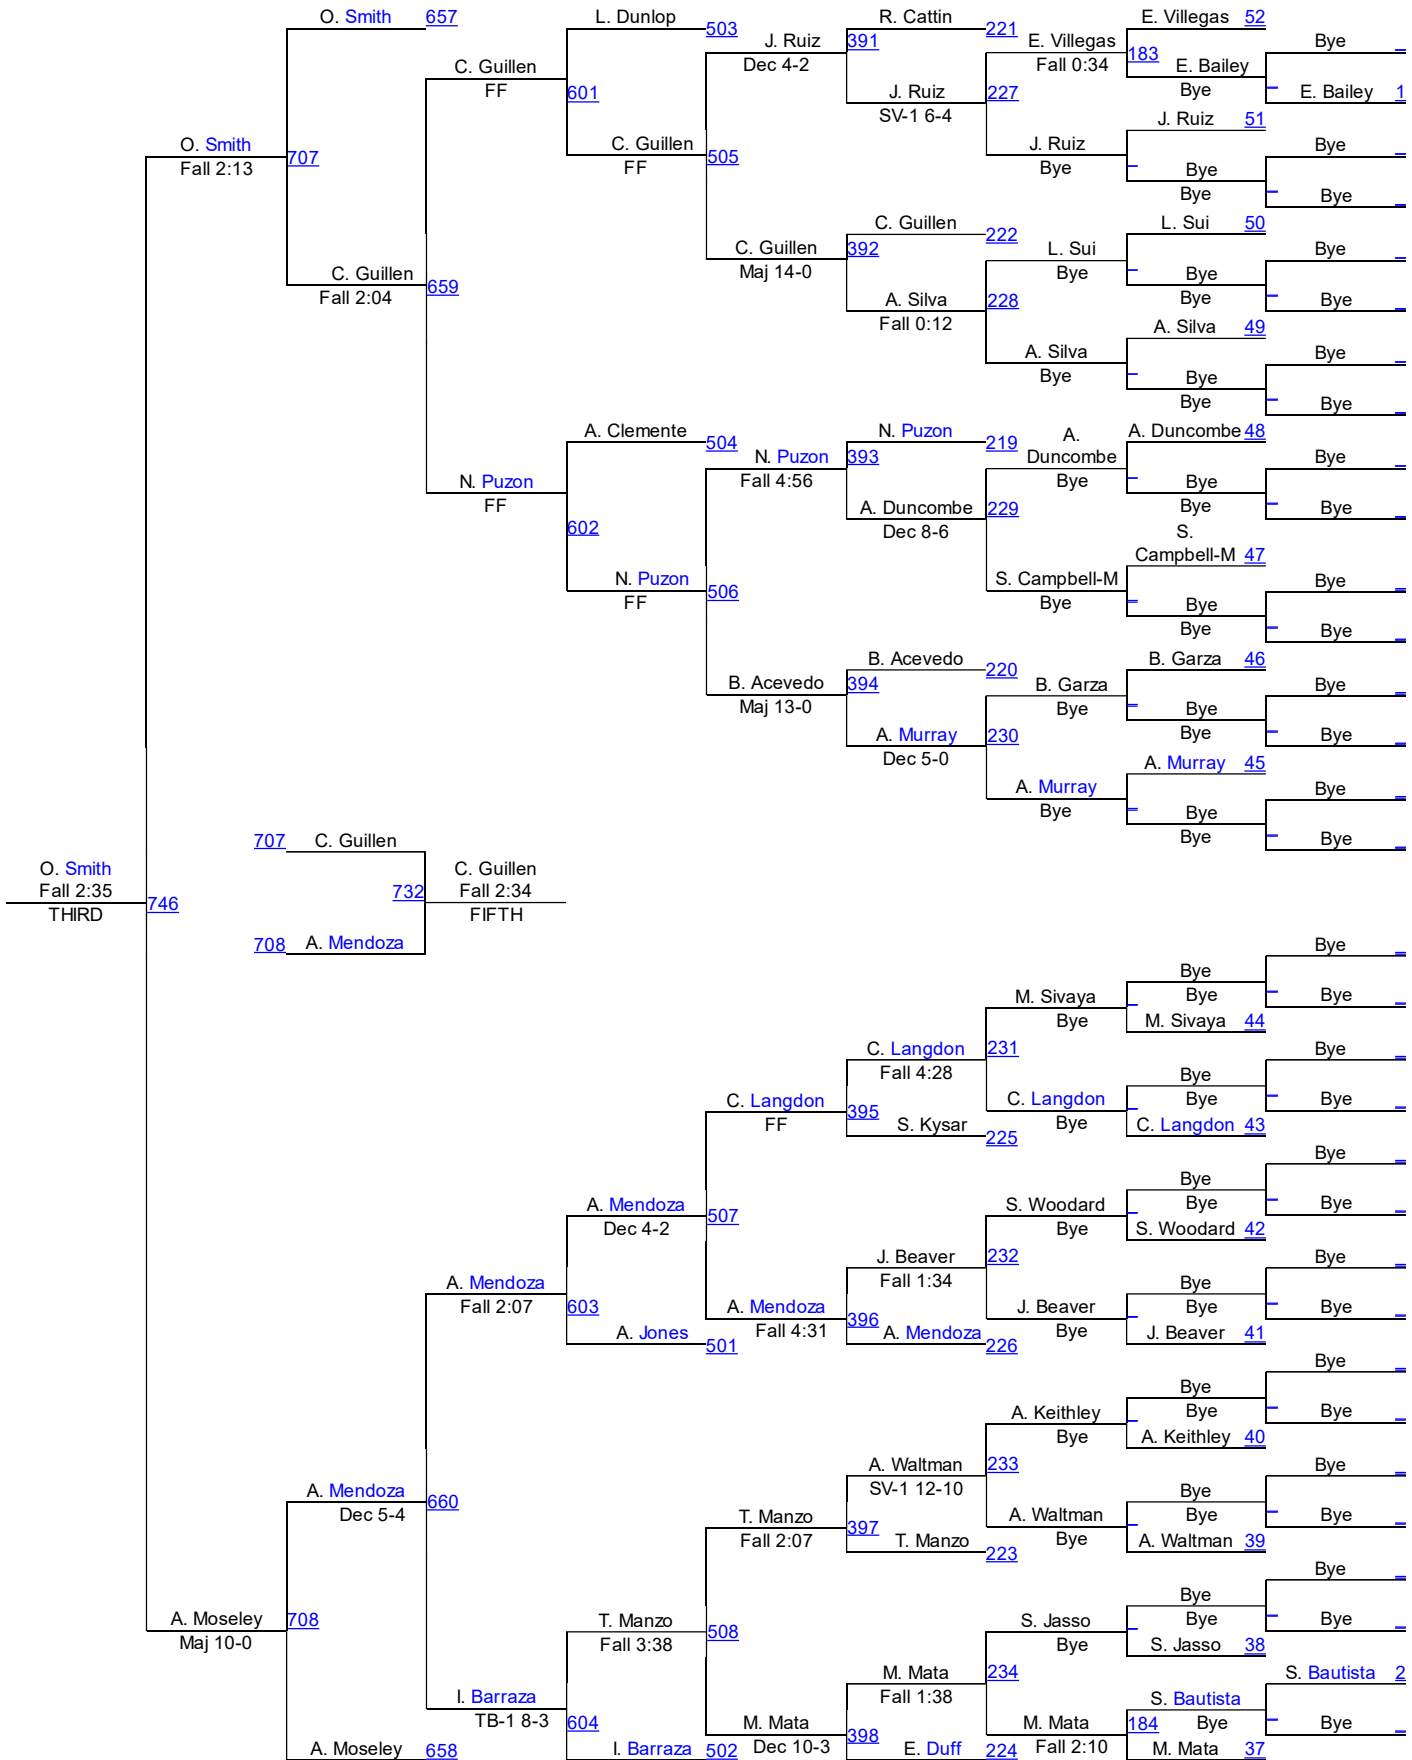

KELSO GIRLS TOURNAMENT

Varsity 100lbs

Varsity 100lbs

KELSO GIRLS TOURNAMENT

Varsity 105lbs

Varsity 105lbs

KELSO GIRLS TOURNAMENT

Varsity 110lbs

Varsity 110lbs

KELSO GIRLS TOURNAMENT

Varsity 115lbs

Varsity 115lbs

KELSO GIRLS TOURNAMENT

Varsity 120lbs

Varsity 120lbs

KELSO GIRLS TOURNAMENT

Varsity 125lbs

Varsity 125lbs

KELSO GIRLS TOURNAMENT

Varsity 130lbs

Varsity 130lbs

KELSO GIRLS TOURNAMENT

Varsity 135lbs

KELSO GIRLS TOURNAMENT