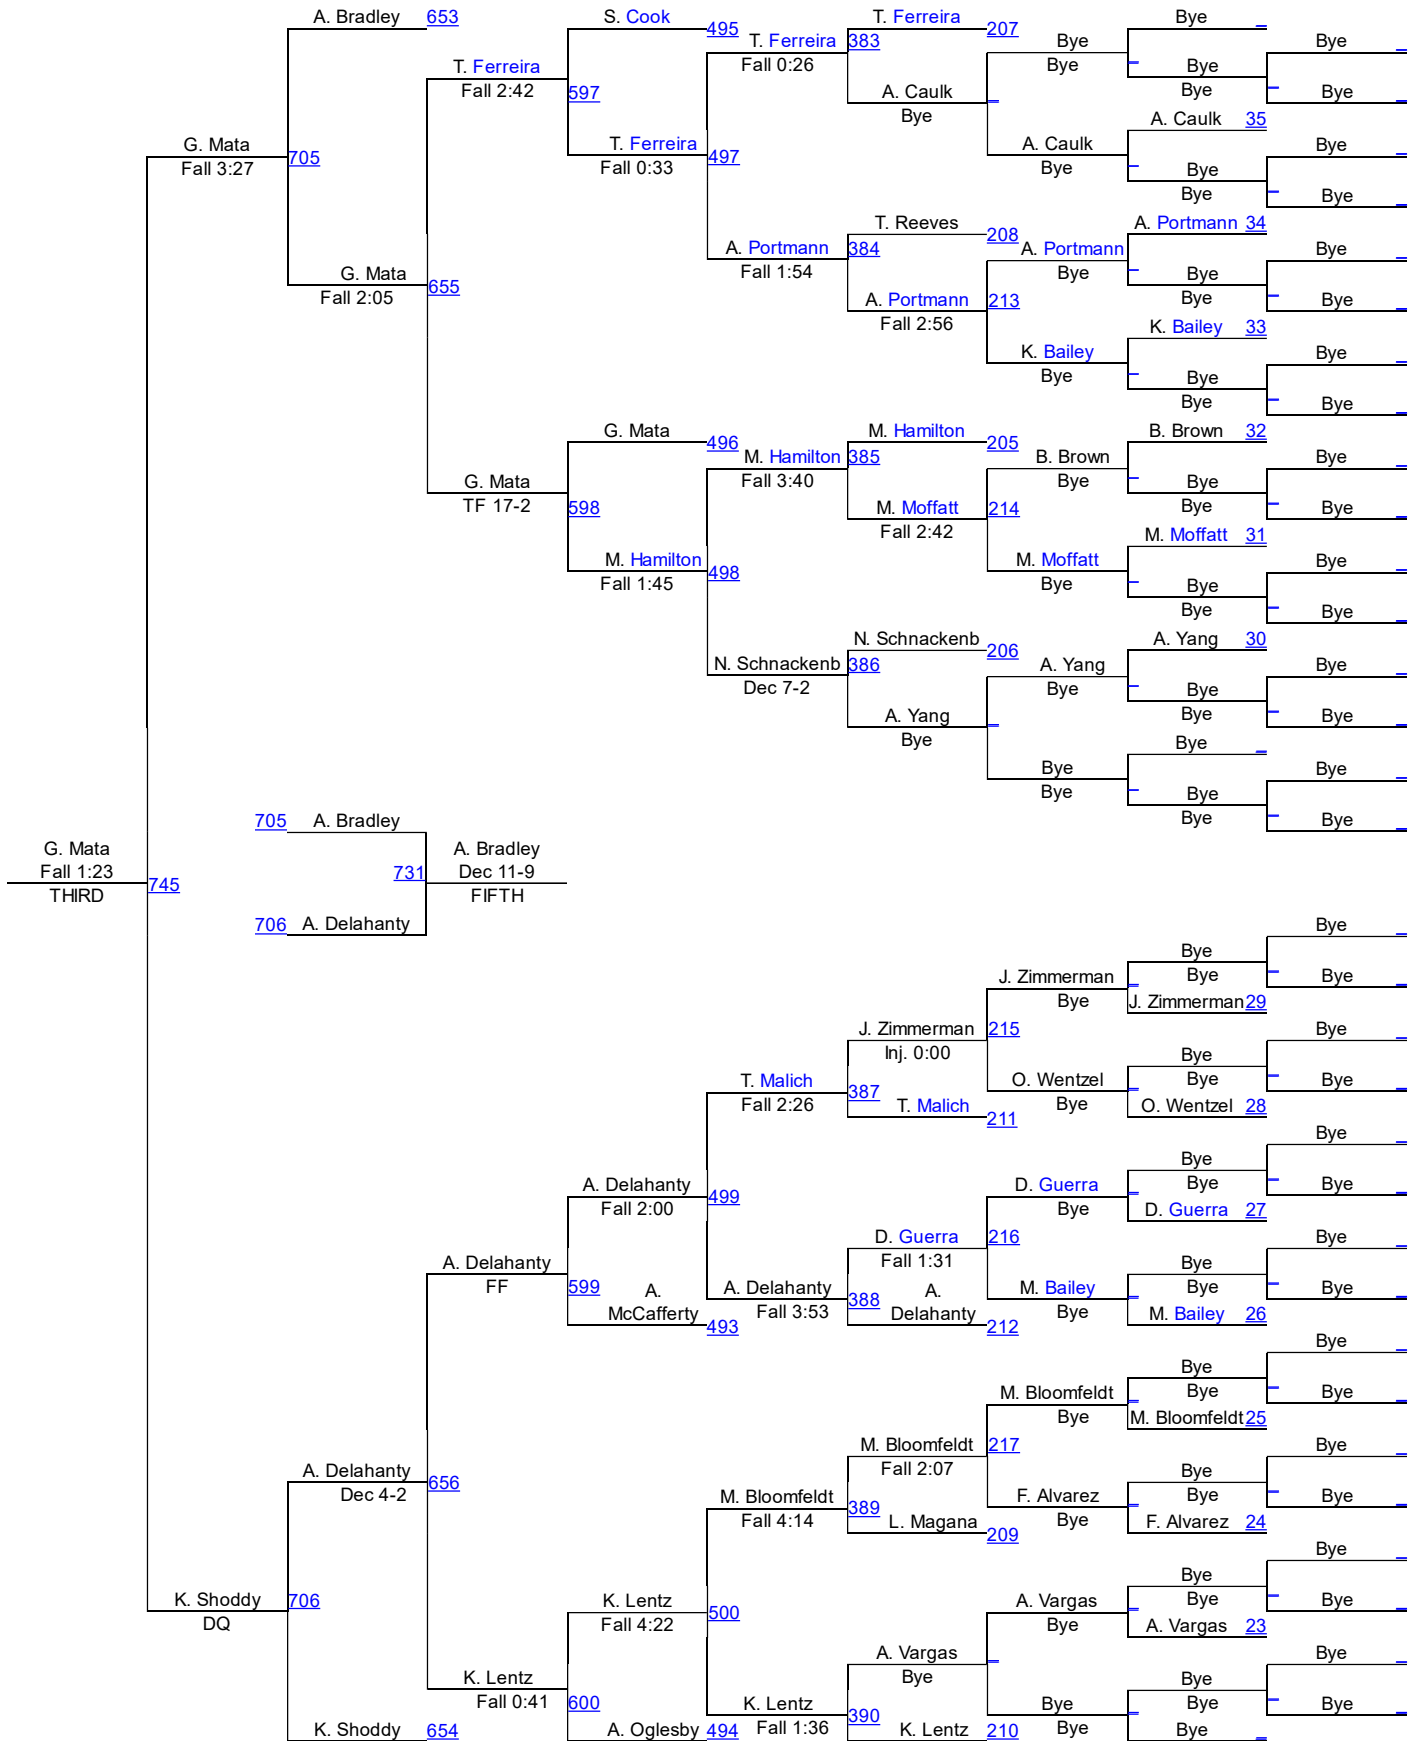

KELSO GIRLS TOURNAMENT

Varsity 100lbs

Varsity 100lbs

KELSO GIRLS TOURNAMENT

Varsity 105lbs

Varsity 105lbs

KELSO GIRLS TOURNAMENT

Varsity 110lbs

Varsity 110lbs

KELSO GIRLS TOURNAMENT

Varsity 115lbs

Varsity 115lbs

KELSO GIRLS TOURNAMENT

Varsity 120lbs

Varsity 120lbs

KELSO GIRLS TOURNAMENT