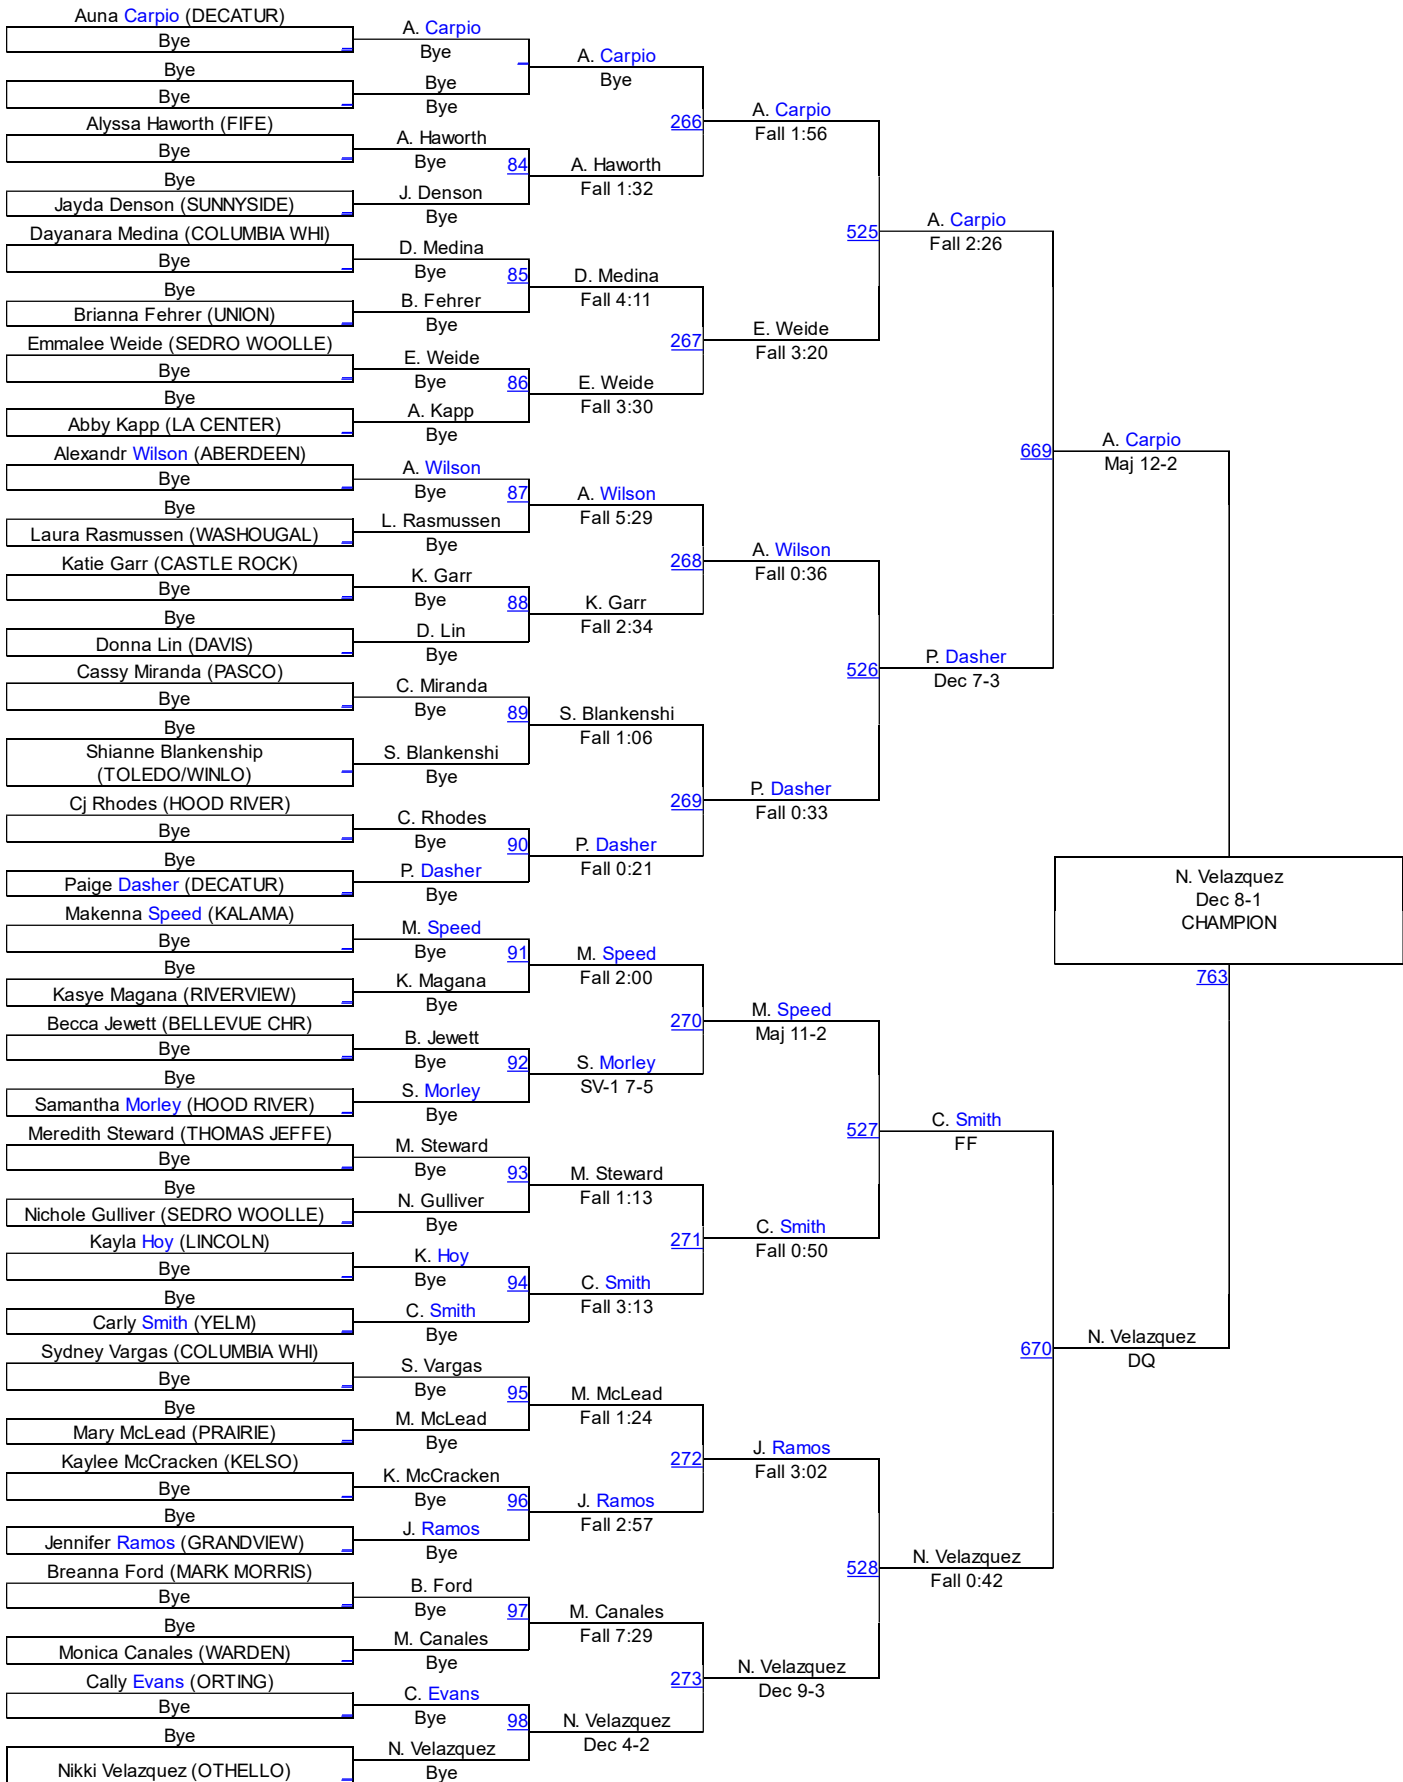

Varsity 125lbs

Varsity 125lbs

KELSO GIRLS TOURNAMENT

Varsity 130lbs

Varsity 130lbs

KELSO GIRLS TOURNAMENT

Varsity 135lbs

KELSO GIRLS TOURNAMENT