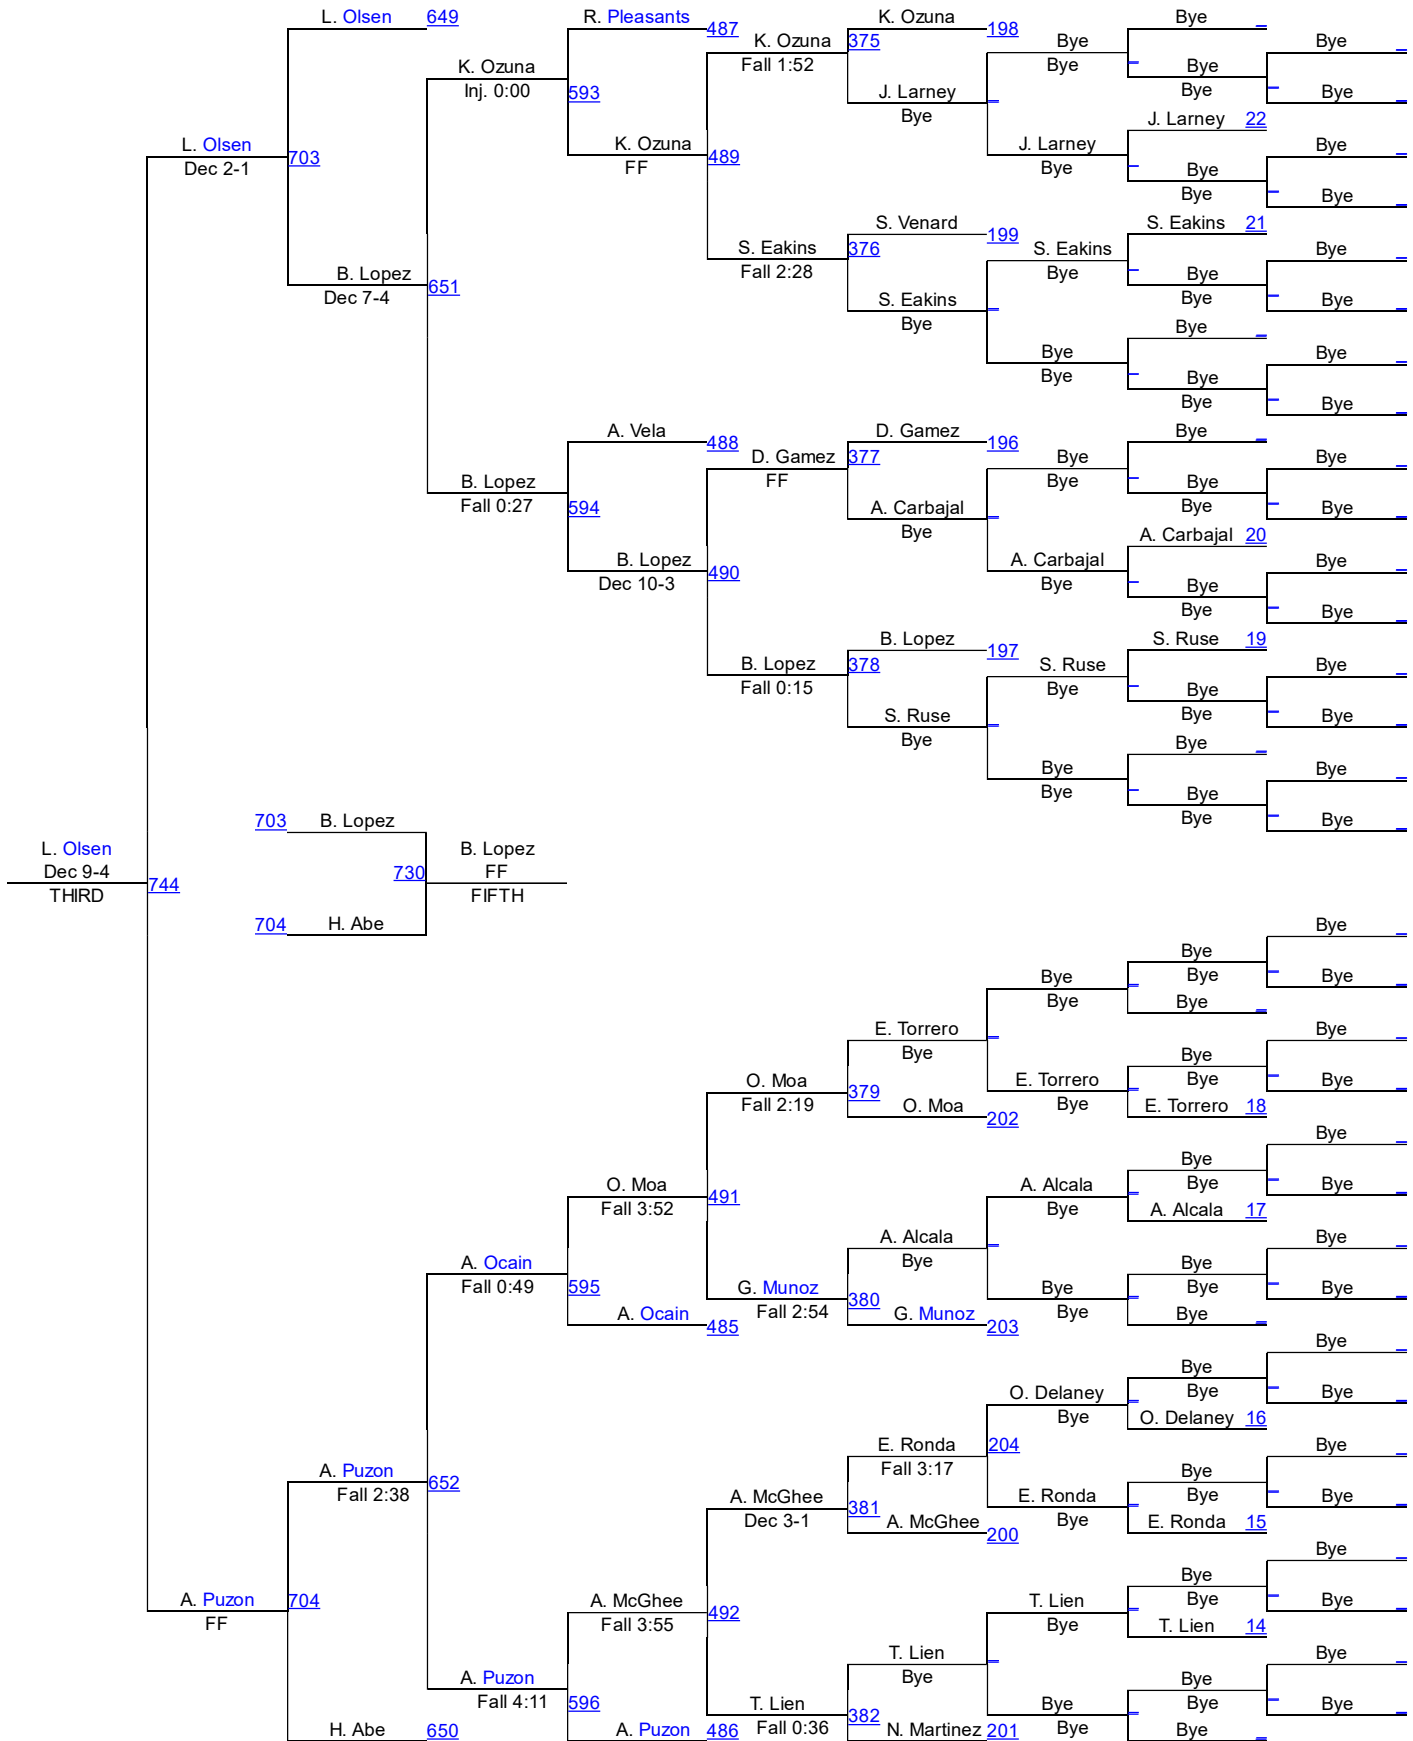

KELSO GIRLS TOURNAMENT

Varsity 100lbs

Varsity 100lbs

KELSO GIRLS TOURNAMENT

Varsity 105lbs

Varsity 105lbs

KELSO GIRLS TOURNAMENT

Varsity 110lbs

Varsity 110lbs

KELSO GIRLS TOURNAMENT

Varsity 115lbs

Varsity 115lbs

KELSO GIRLS TOURNAMENT

Varsity 120lbs

Varsity 120lbs

KELSO GIRLS TOURNAMENT