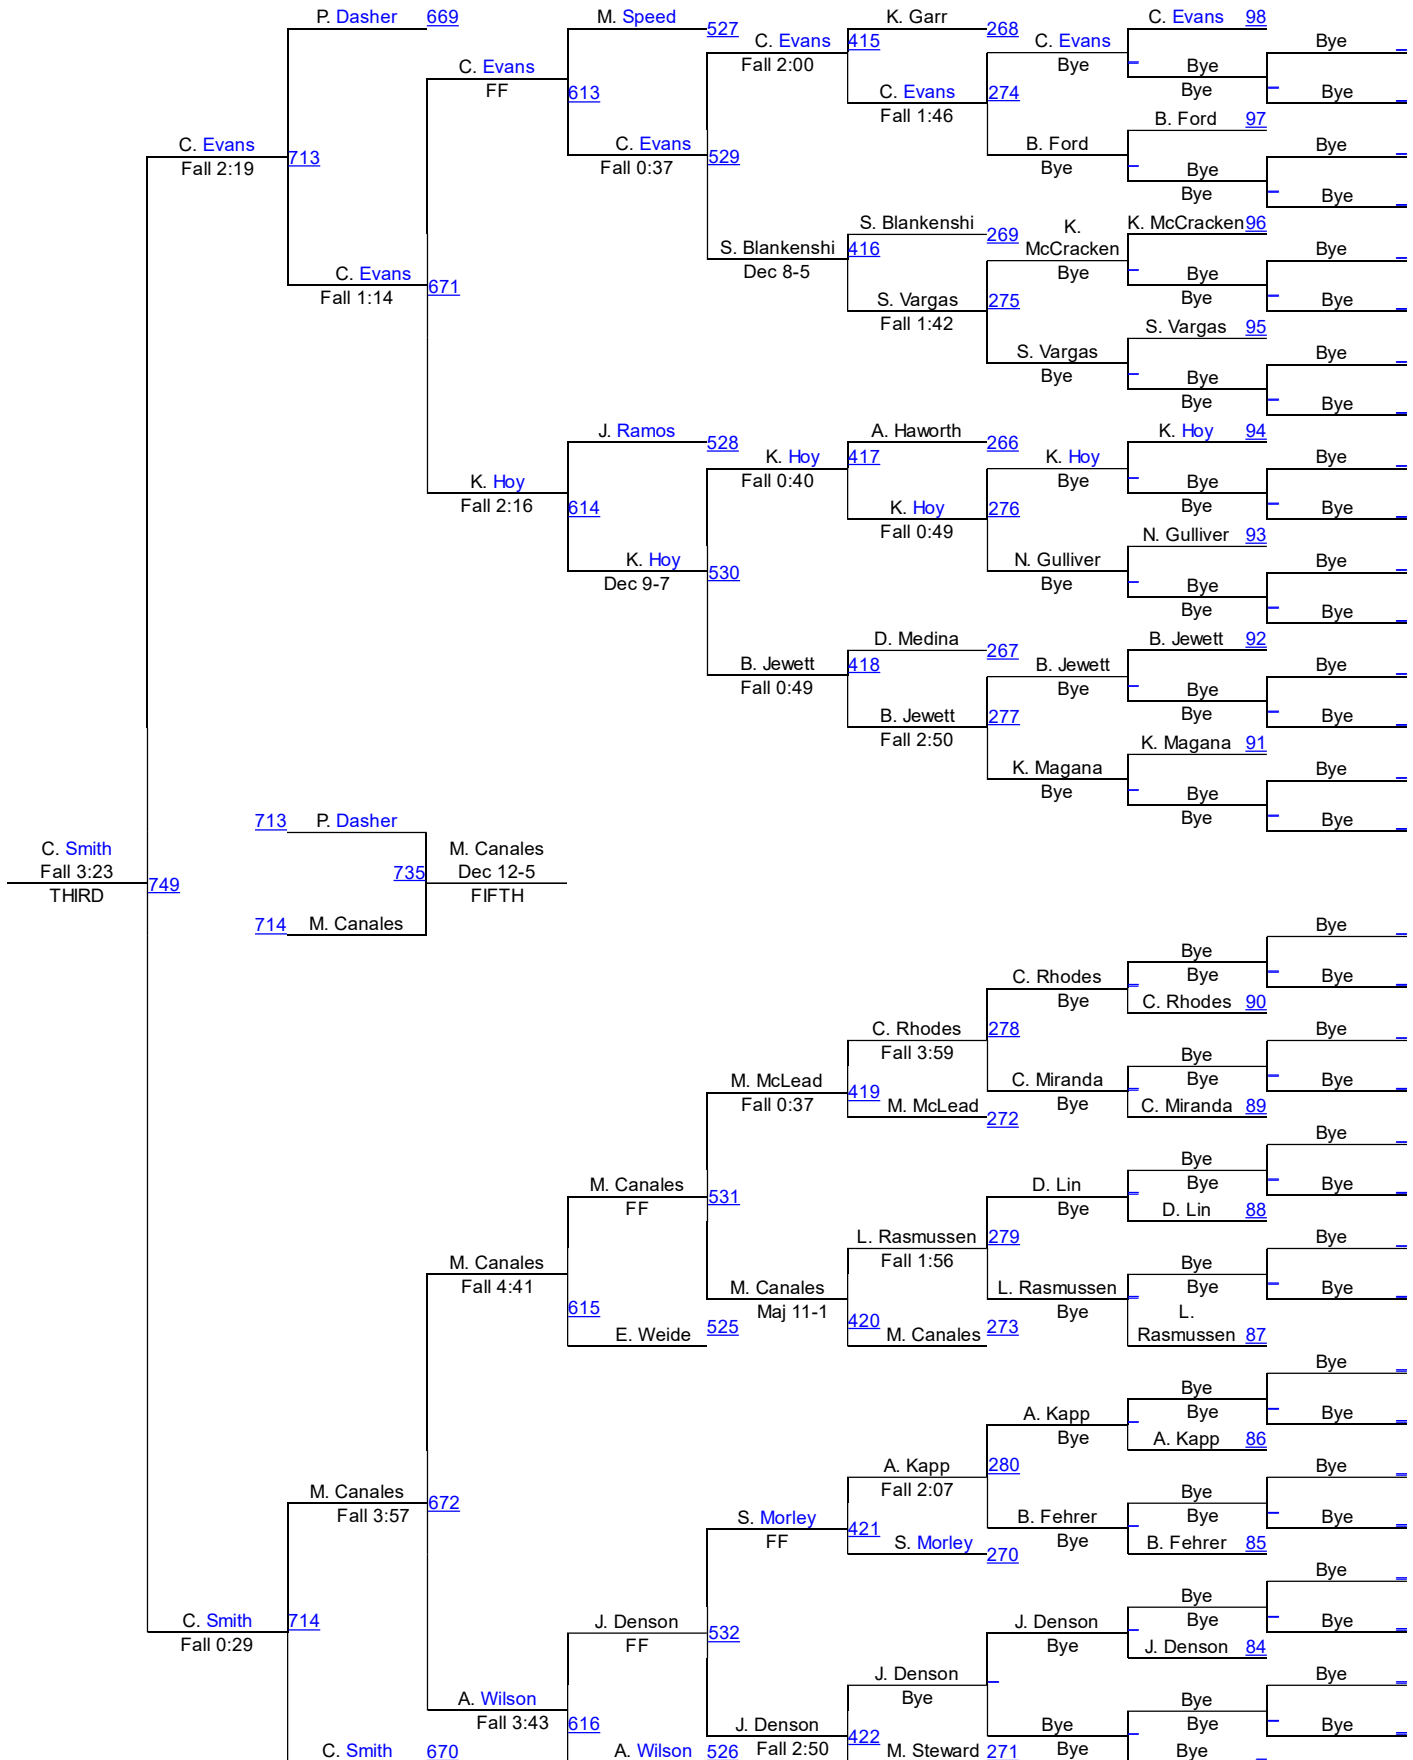

Varsity 125lbs

Varsity 125lbs

KELSO GIRLS TOURNAMENT

Varsity 130lbs

Varsity 130lbs

KELSO GIRLS TOURNAMENT

Varsity 135lbs

KELSO GIRLS TOURNAMENT