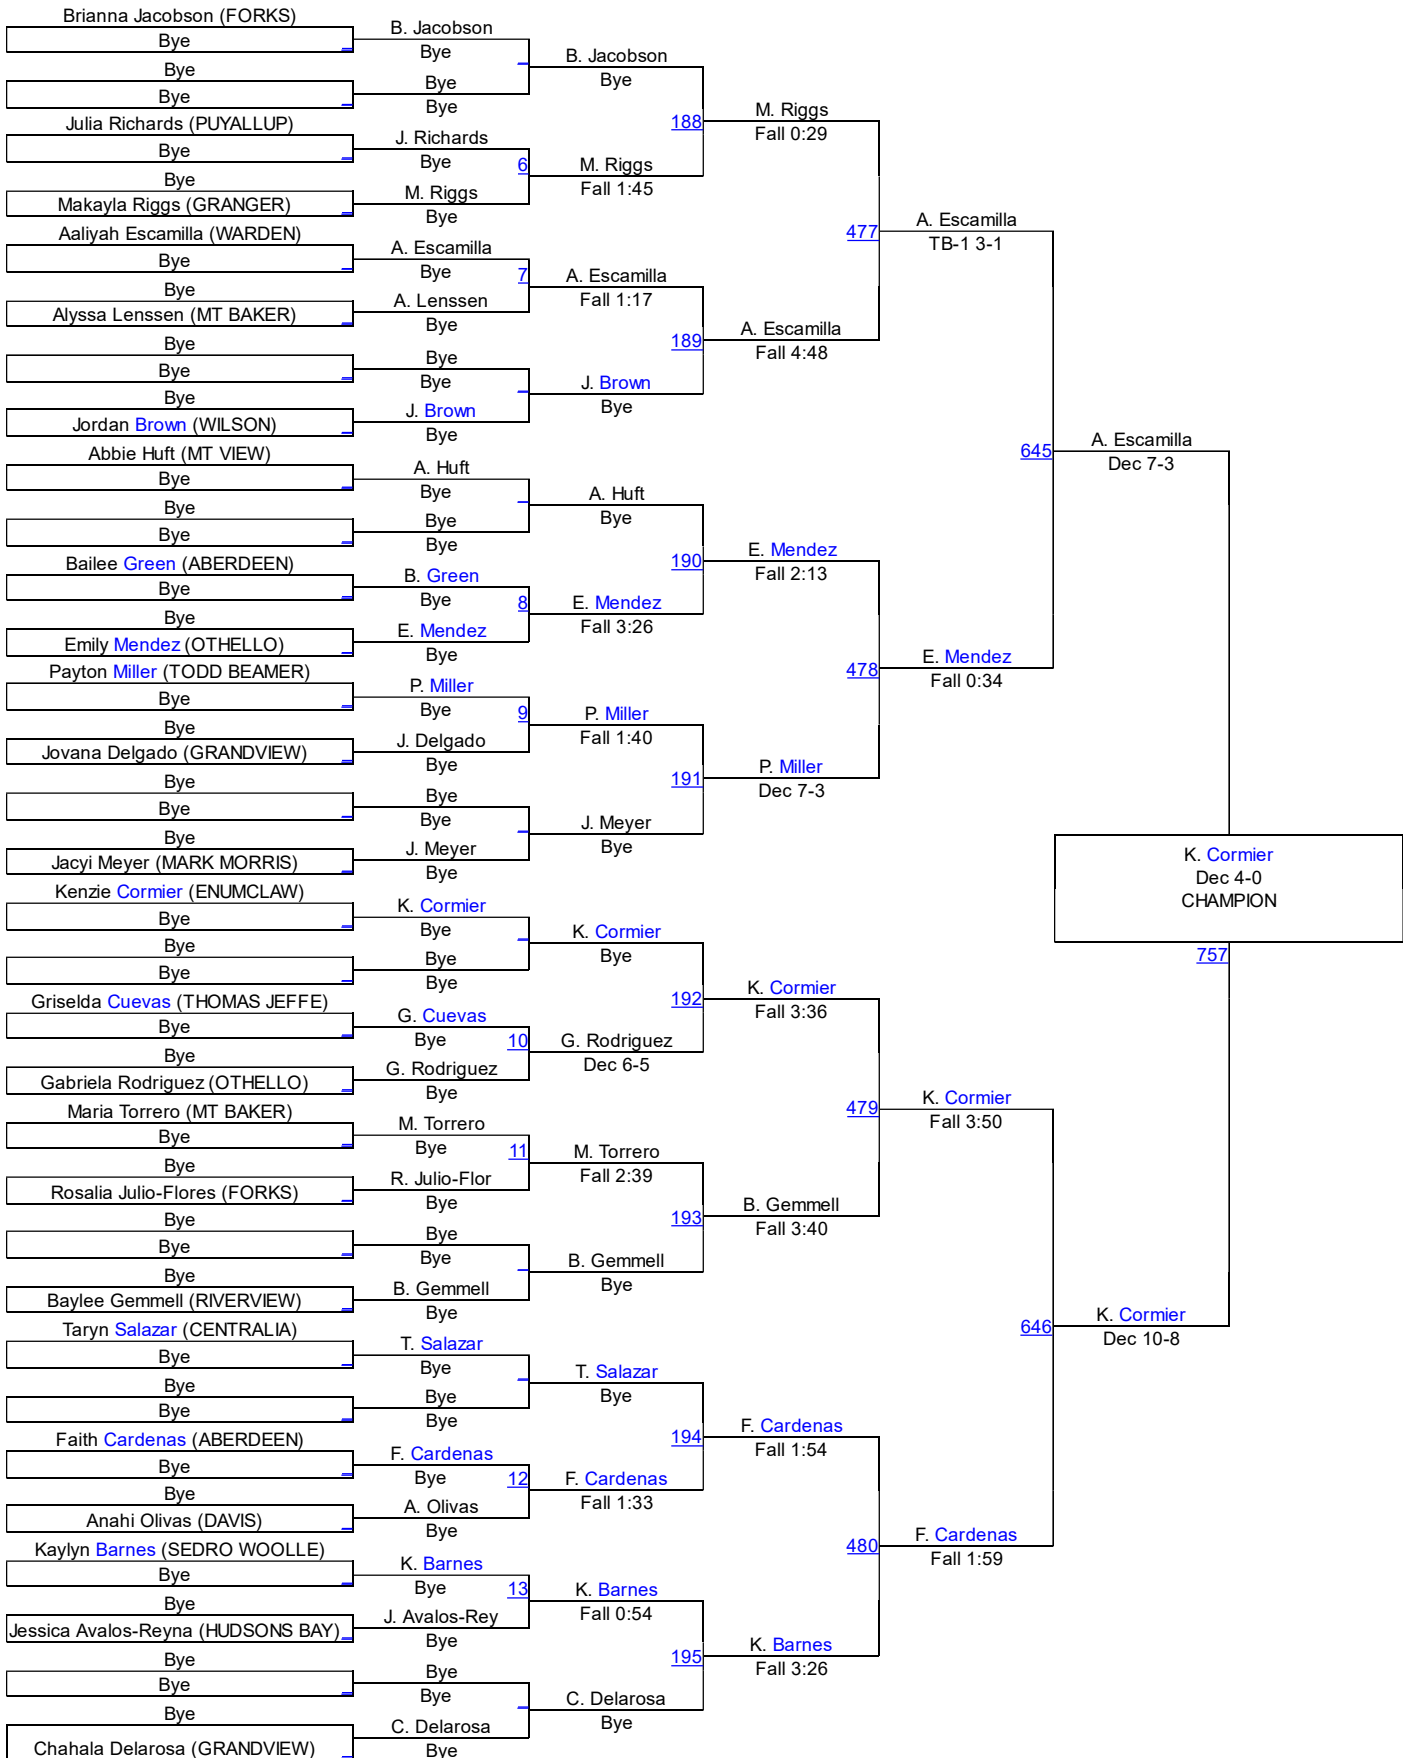

KELSO GIRLS TOURNAMENT

Varsity 100lbs

Varsity 100lbs

KELSO GIRLS TOURNAMENT

Varsity 105lbs

Varsity 105lbs

KELSO GIRLS TOURNAMENT

Varsity 110lbs

Varsity 110lbs

KELSO GIRLS TOURNAMENT

Varsity 115lbs

Varsity 115lbs

KELSO GIRLS TOURNAMENT

Varsity 120lbs

Varsity 120lbs

KELSO GIRLS TOURNAMENT