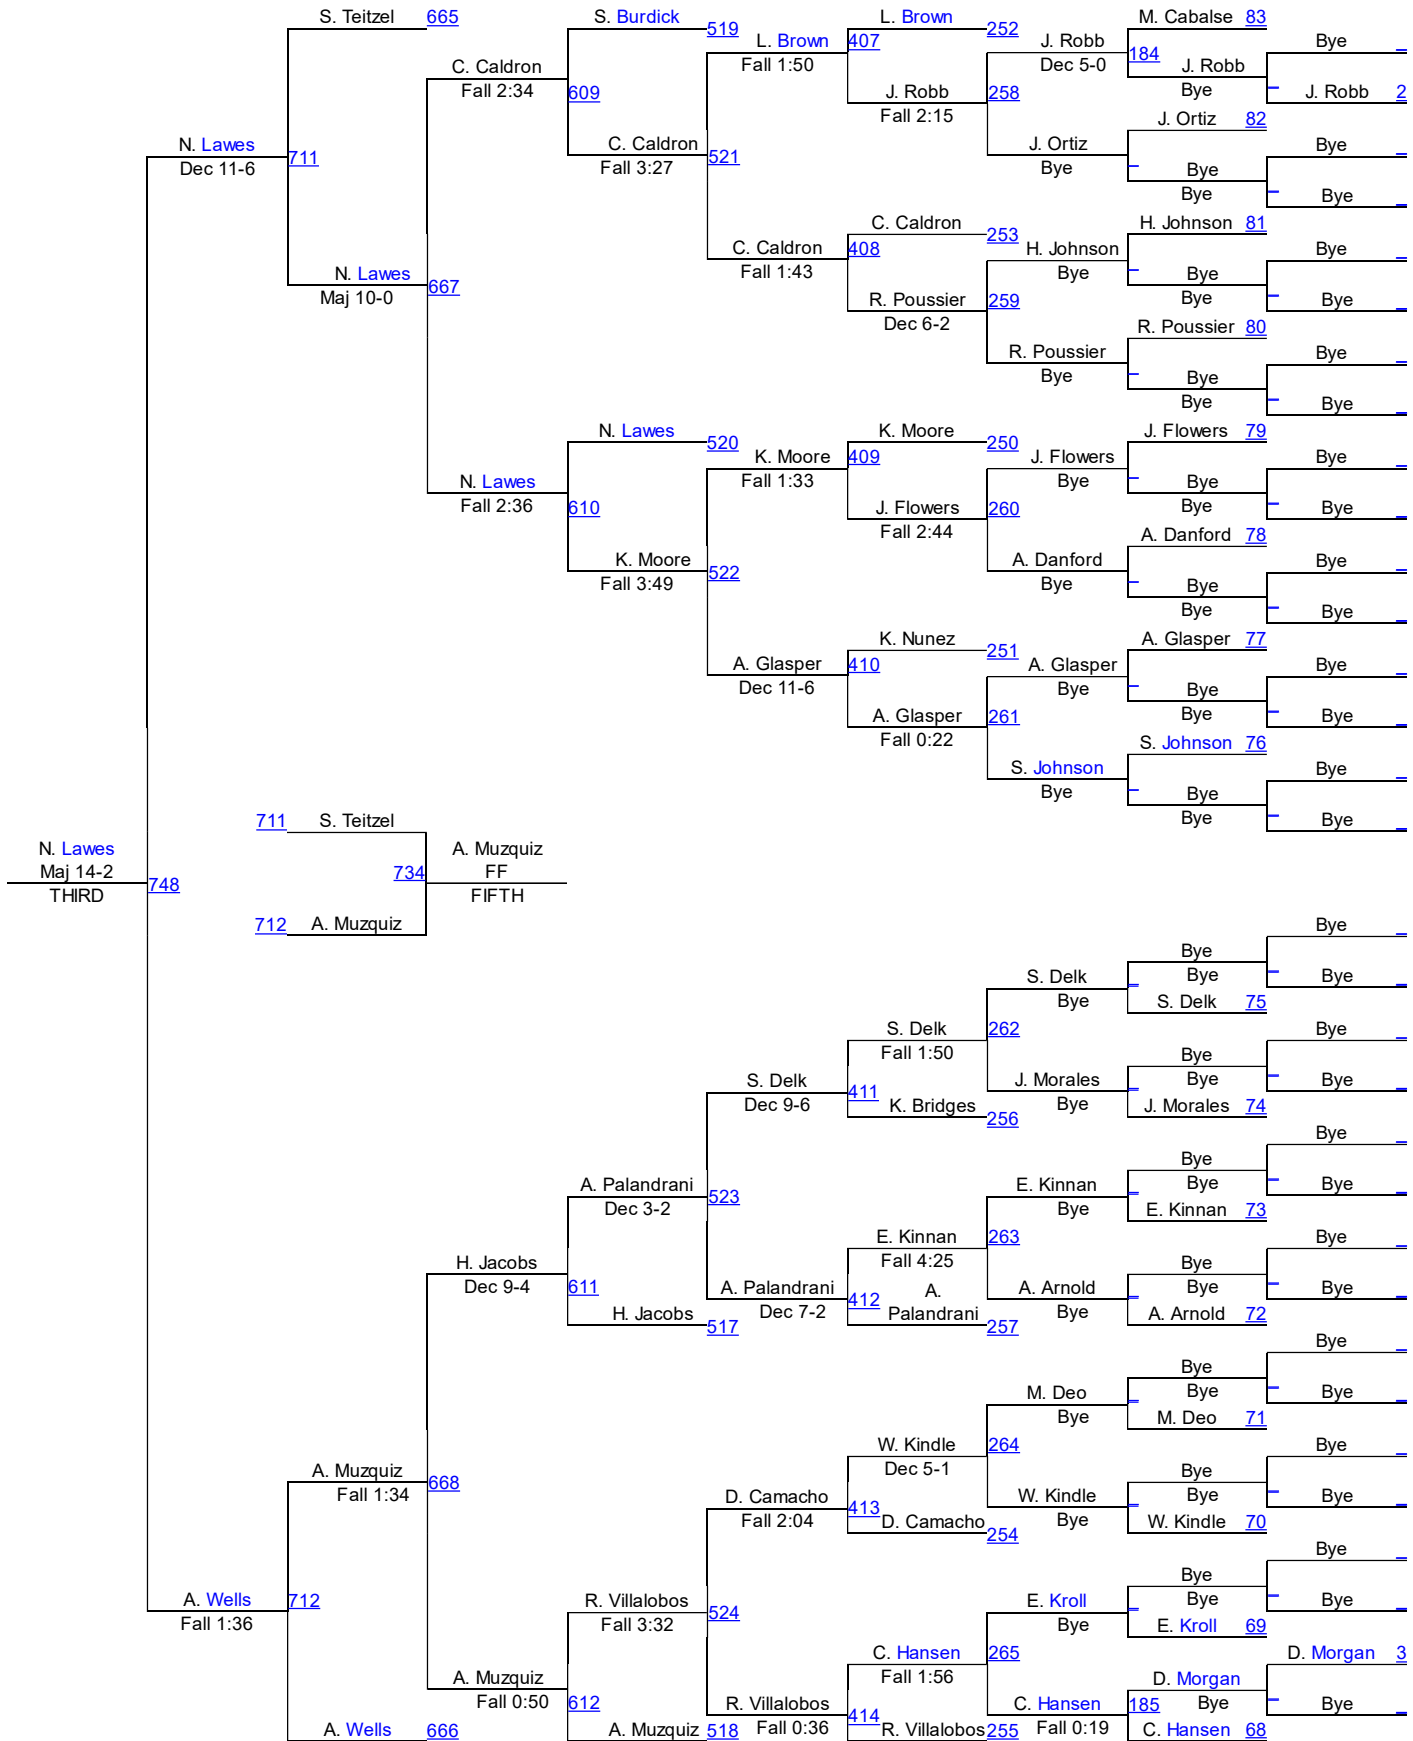

Varsity 125lbs