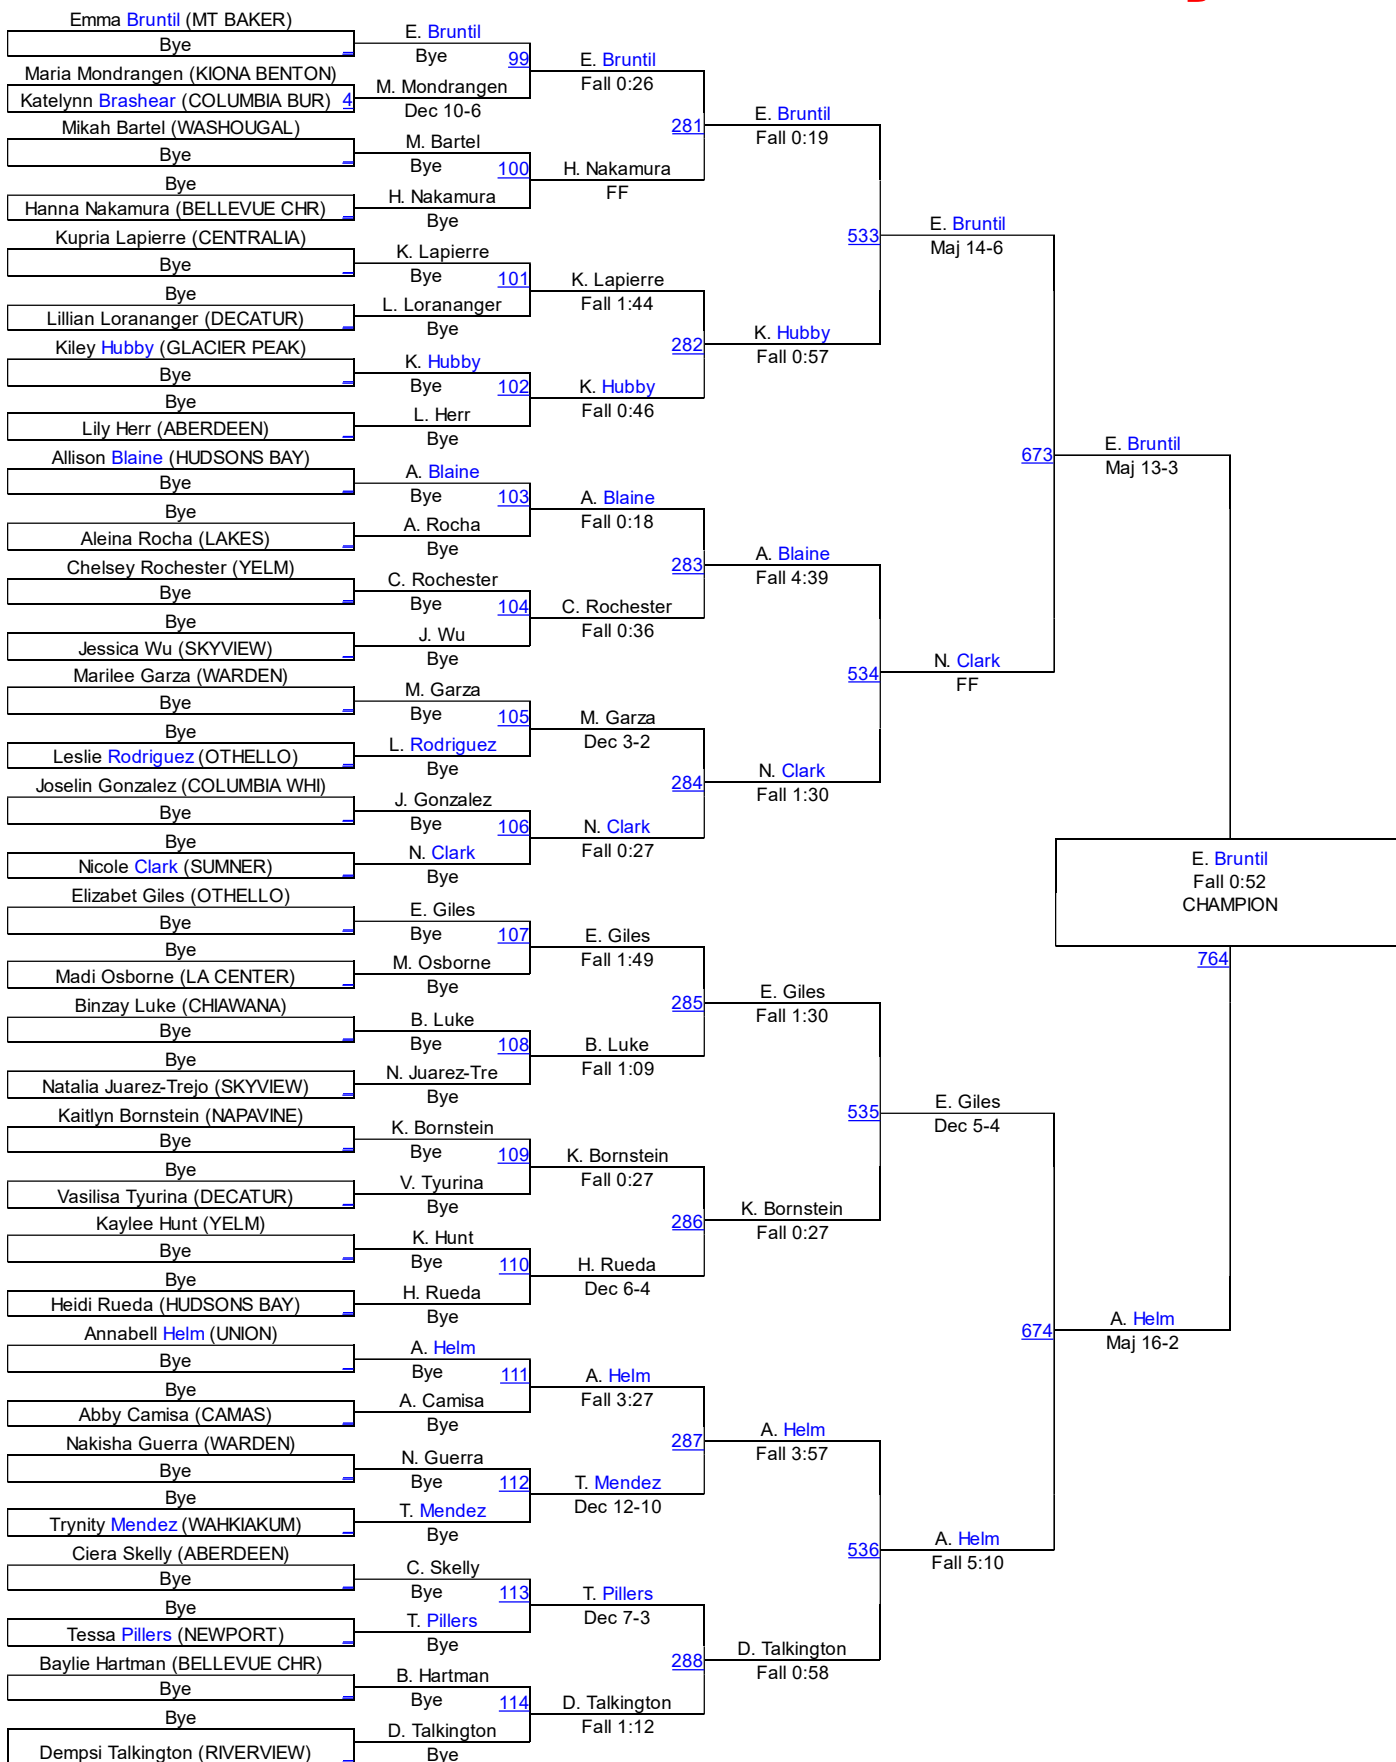

Varsity 125lbs

Varsity 125lbs

KELSO GIRLS TOURNAMENT

Varsity 130lbs

Varsity 130lbs

KELSO GIRLS TOURNAMENT

Varsity 135lbs

KELSO GIRLS TOURNAMENT