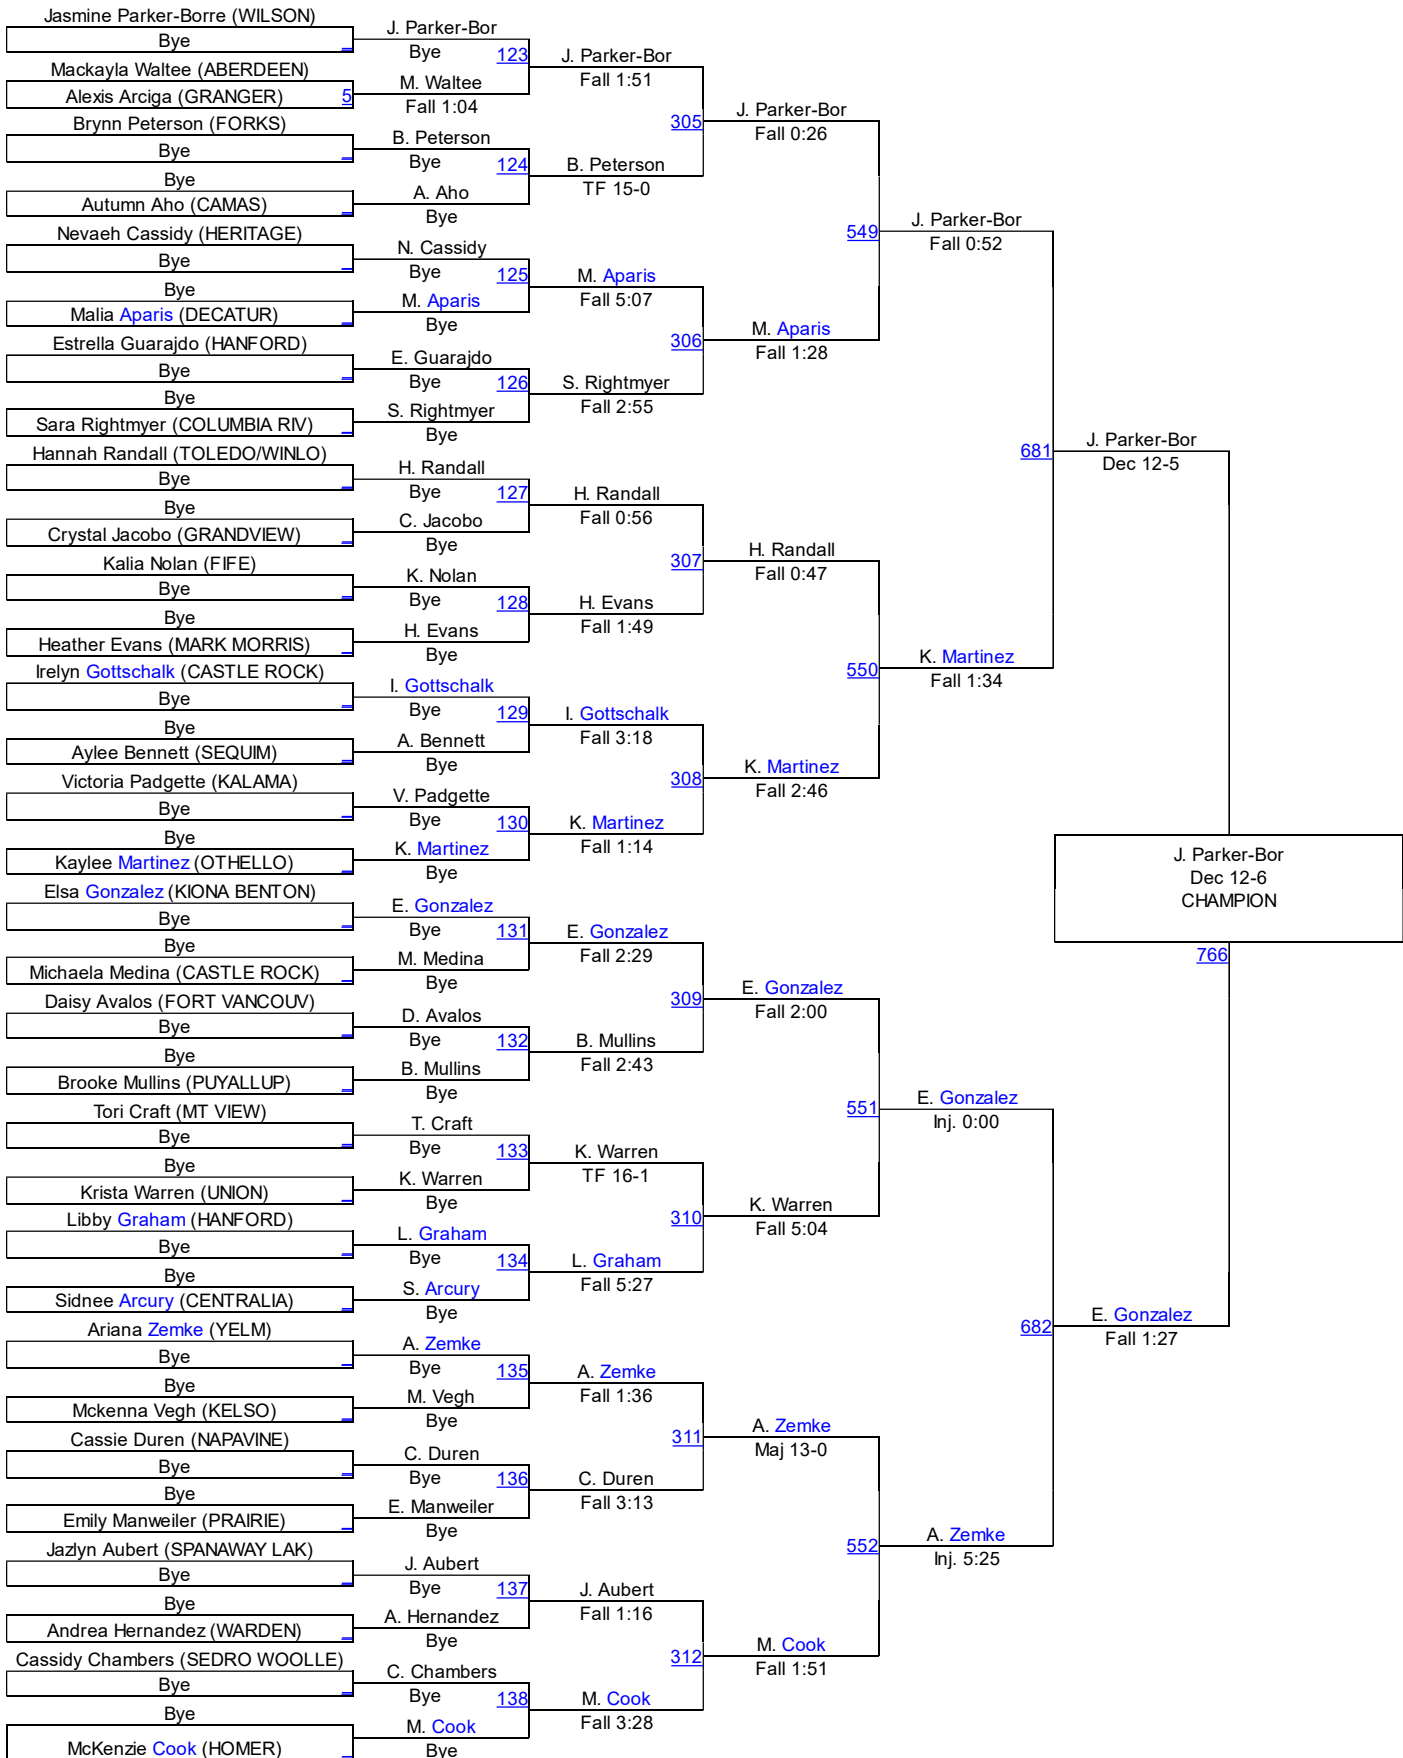

KELSO GIRLS TOURNAMENT

Varsity 145lbs