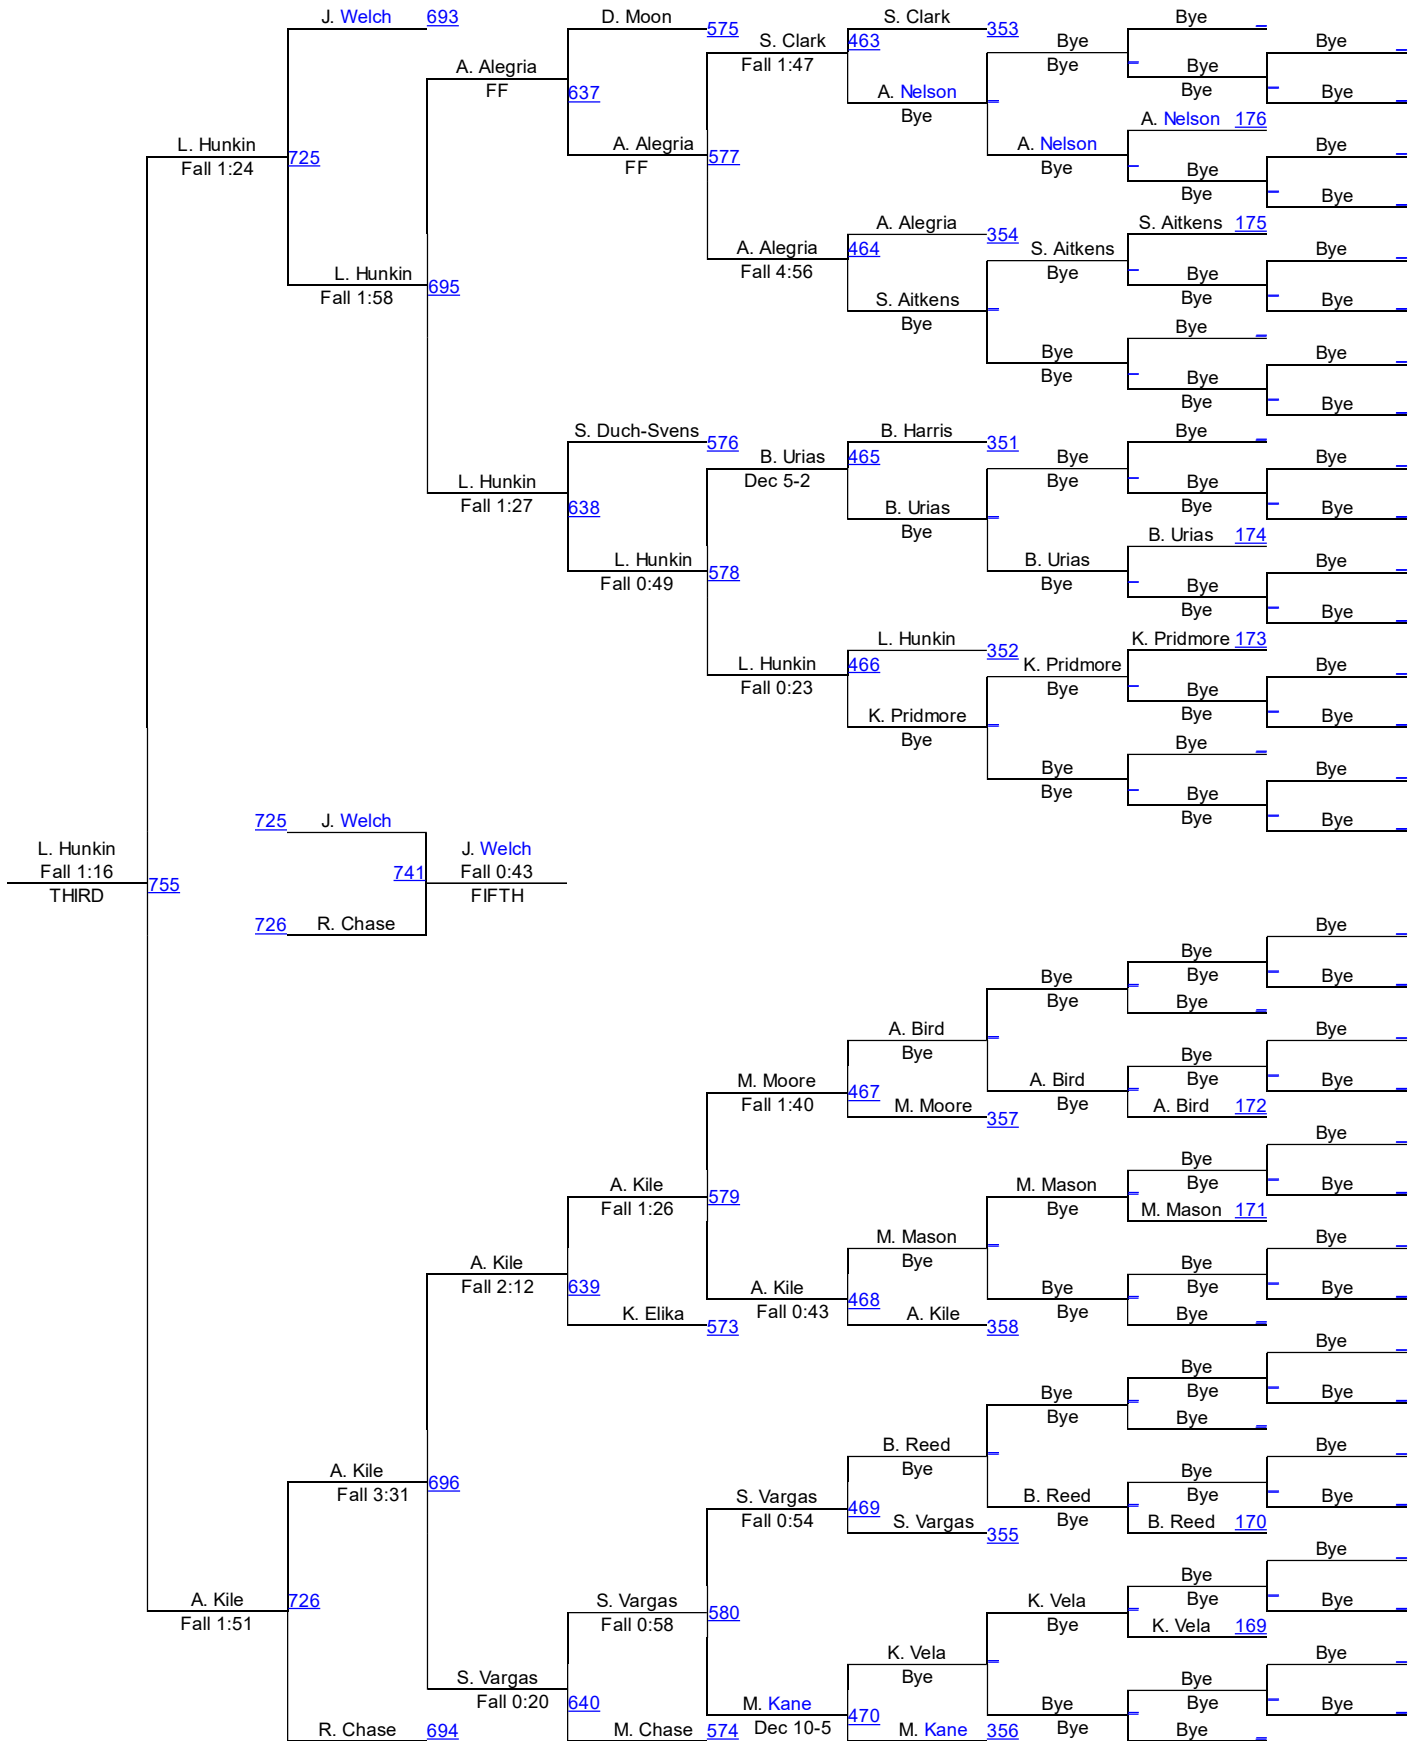

Varsity 170lbs

Varsity 170lbs

KELSO GIRLS TOURNAMENT

Varsity 190lbs

Varsity 190lbs

KELSO GIRLS TOURNAMENT

Varsity 235lbs

Varsity 235lbs