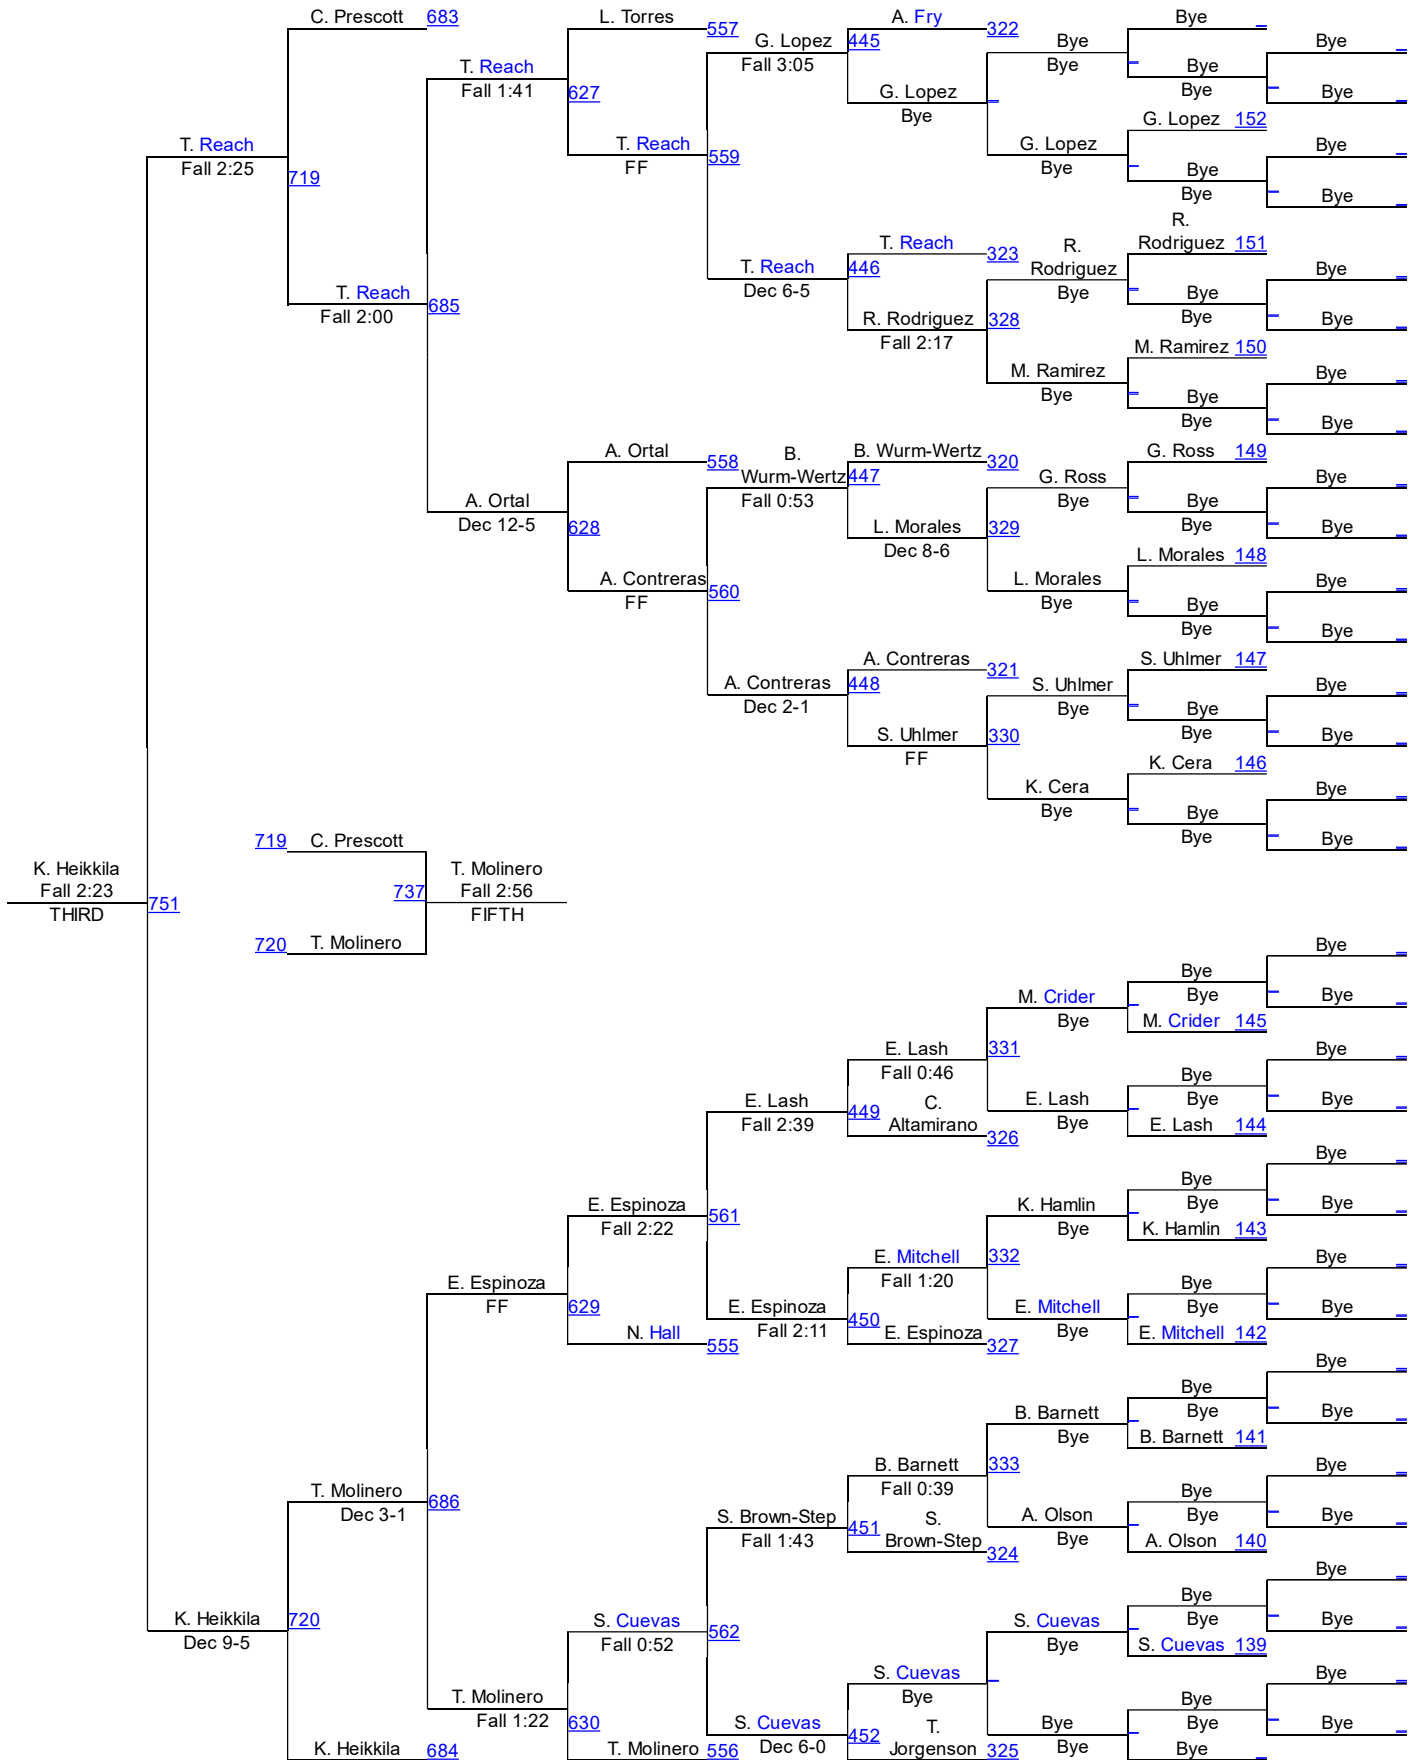

Varsity 140lbs

KELSO GIRLS TOURNAMENT

Varsity 145lbs

Varsity 145lbs

KELSO GIRLS TOURNAMENT

Varsity 155lbs

Varsity 155lbs

KELSO GIRLS TOURNAMENT