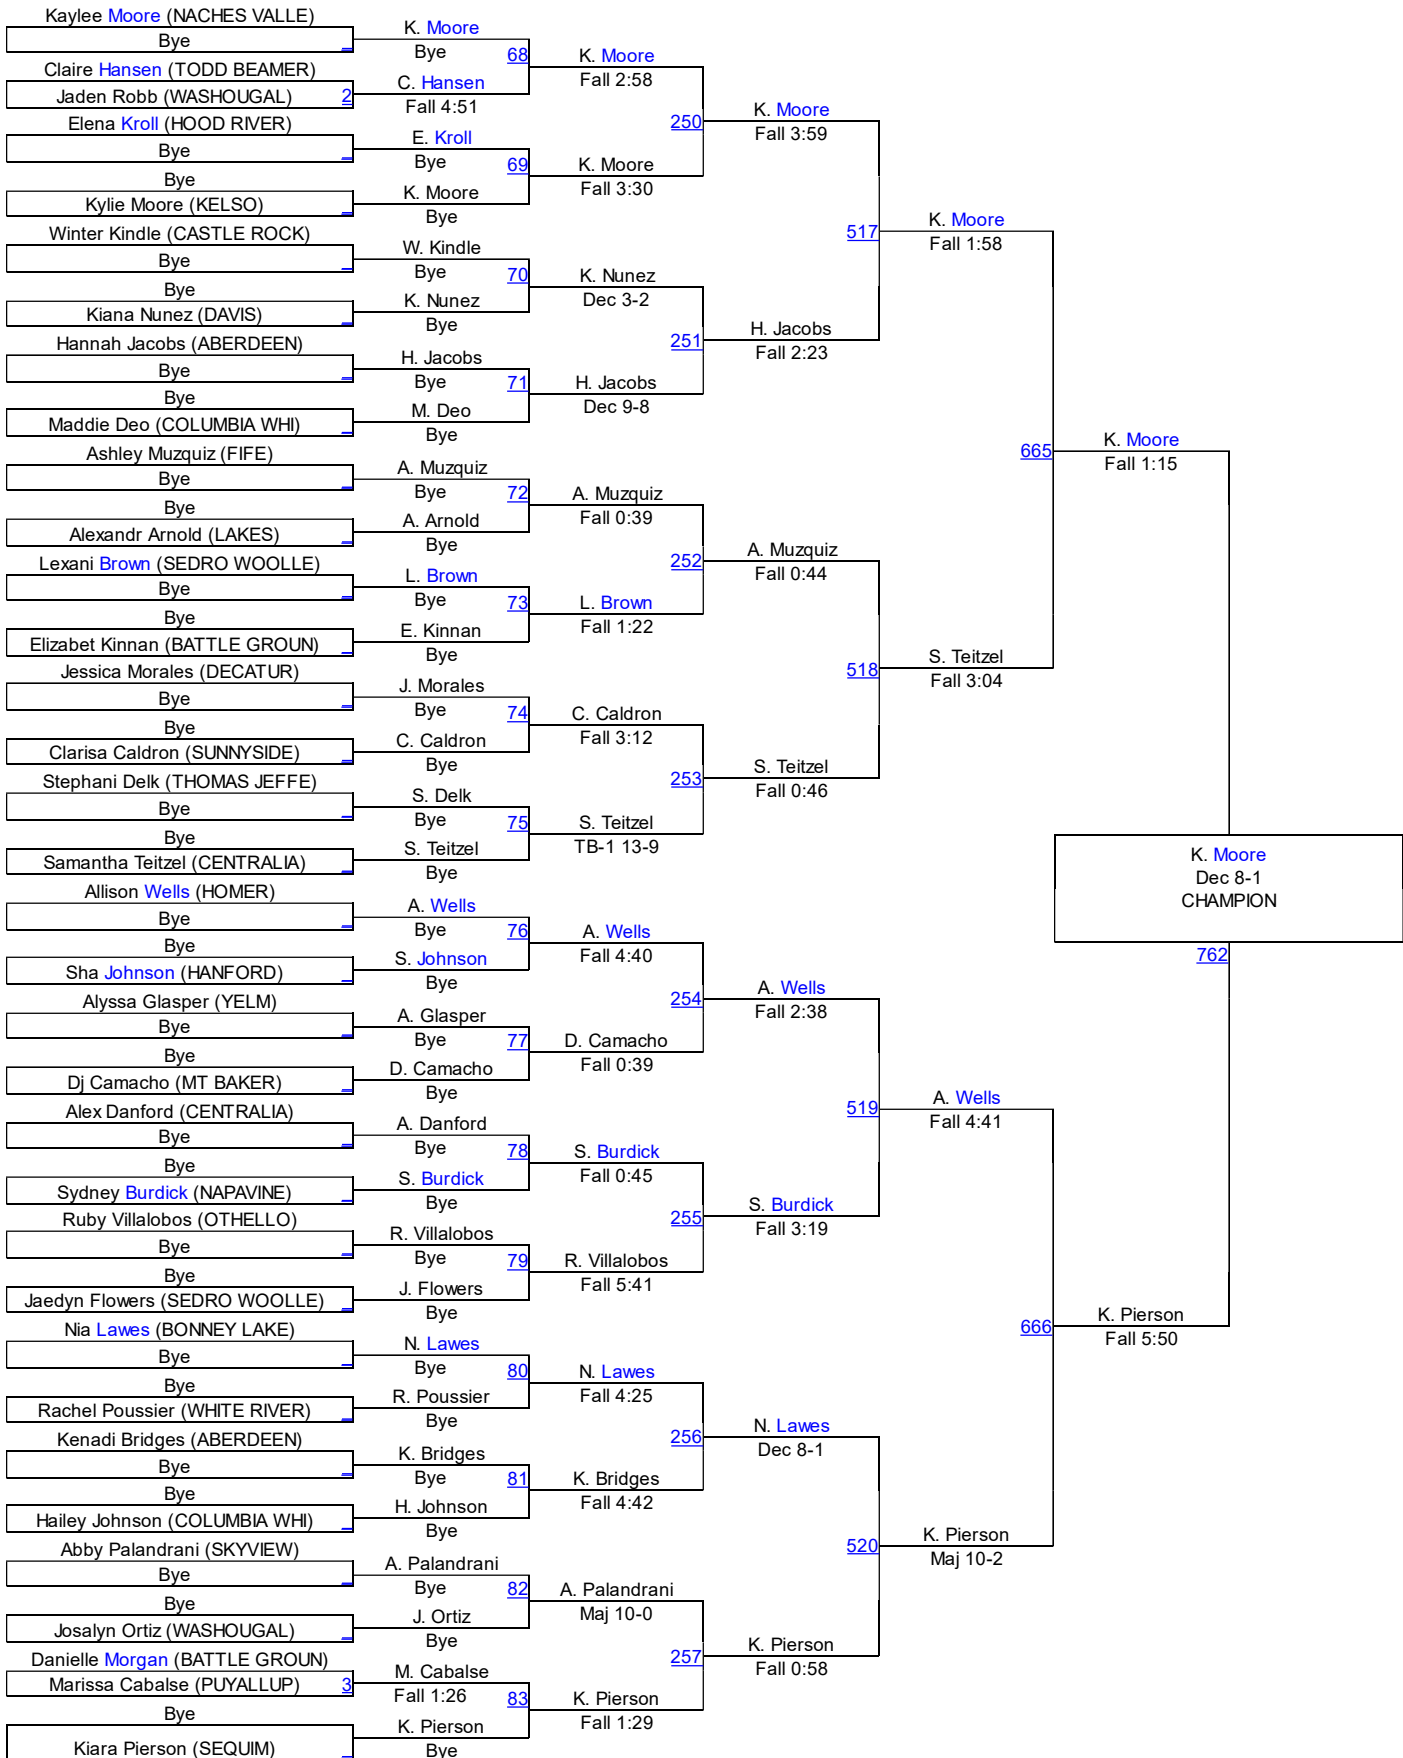

KELSO GIRLS TOURNAMENT

Varsity 100lbs

Varsity 100lbs

KELSO GIRLS TOURNAMENT

Varsity 105lbs

Varsity 105lbs

KELSO GIRLS TOURNAMENT

Varsity 110lbs

Varsity 110lbs

KELSO GIRLS TOURNAMENT

Varsity 115lbs

Varsity 115lbs

KELSO GIRLS TOURNAMENT

Varsity 120lbs

Varsity 120lbs

KELSO GIRLS TOURNAMENT

Varsity 125lbs

Varsity 125lbs

KELSO GIRLS TOURNAMENT

Varsity 130lbs

Varsity 130lbs

KELSO GIRLS TOURNAMENT

Varsity 135lbs

KELSO GIRLS TOURNAMENT