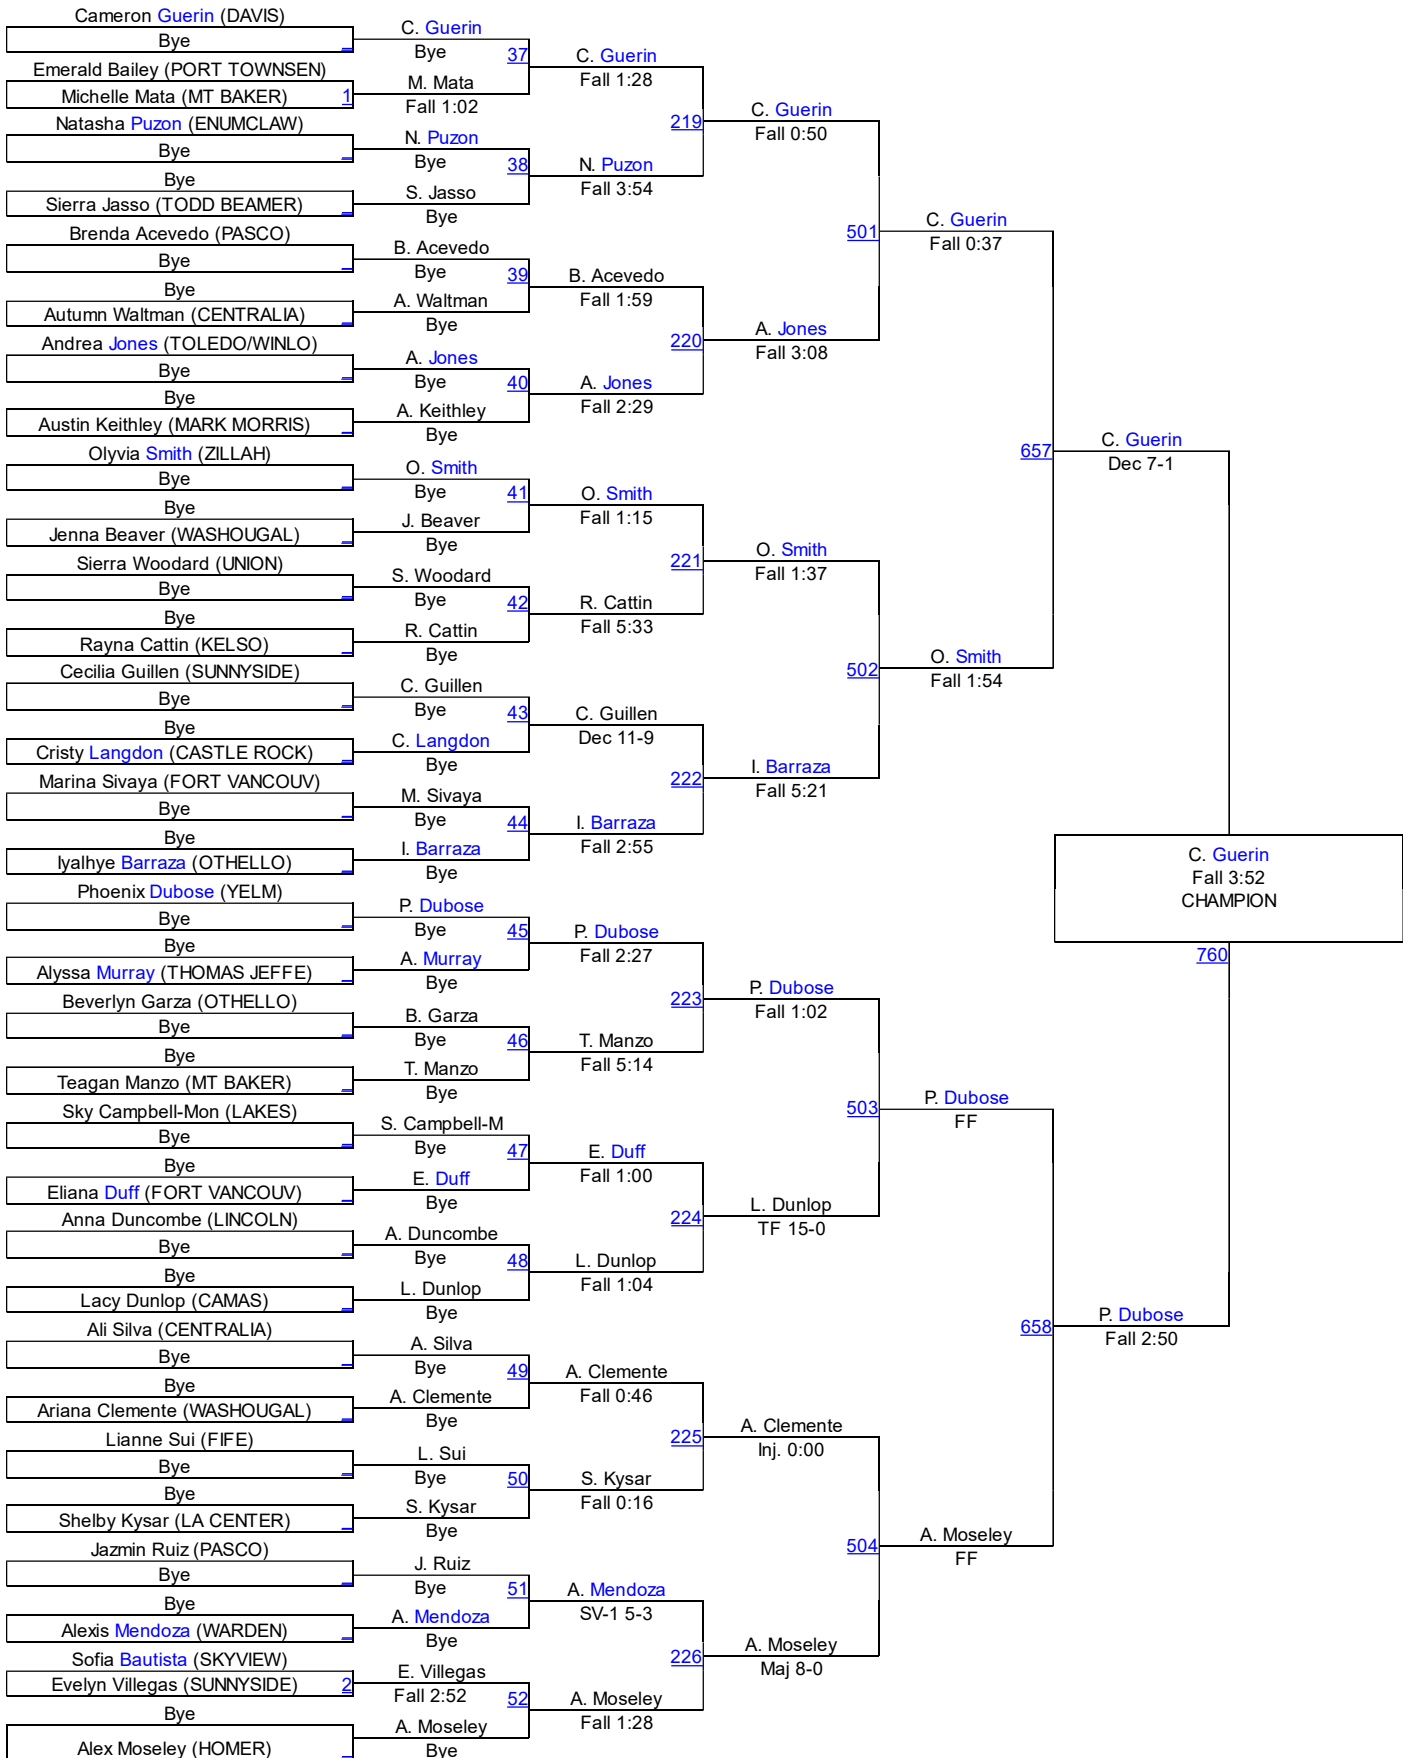

KELSO GIRLS TOURNAMENT

Varsity 100lbs

Varsity 100lbs

KELSO GIRLS TOURNAMENT

Varsity 105lbs

Varsity 105lbs

KELSO GIRLS TOURNAMENT

Varsity 110lbs

Varsity 110lbs

KELSO GIRLS TOURNAMENT

Varsity 115lbs

Varsity 115lbs

KELSO GIRLS TOURNAMENT

Varsity 120lbs

Varsity 120lbs

KELSO GIRLS TOURNAMENT