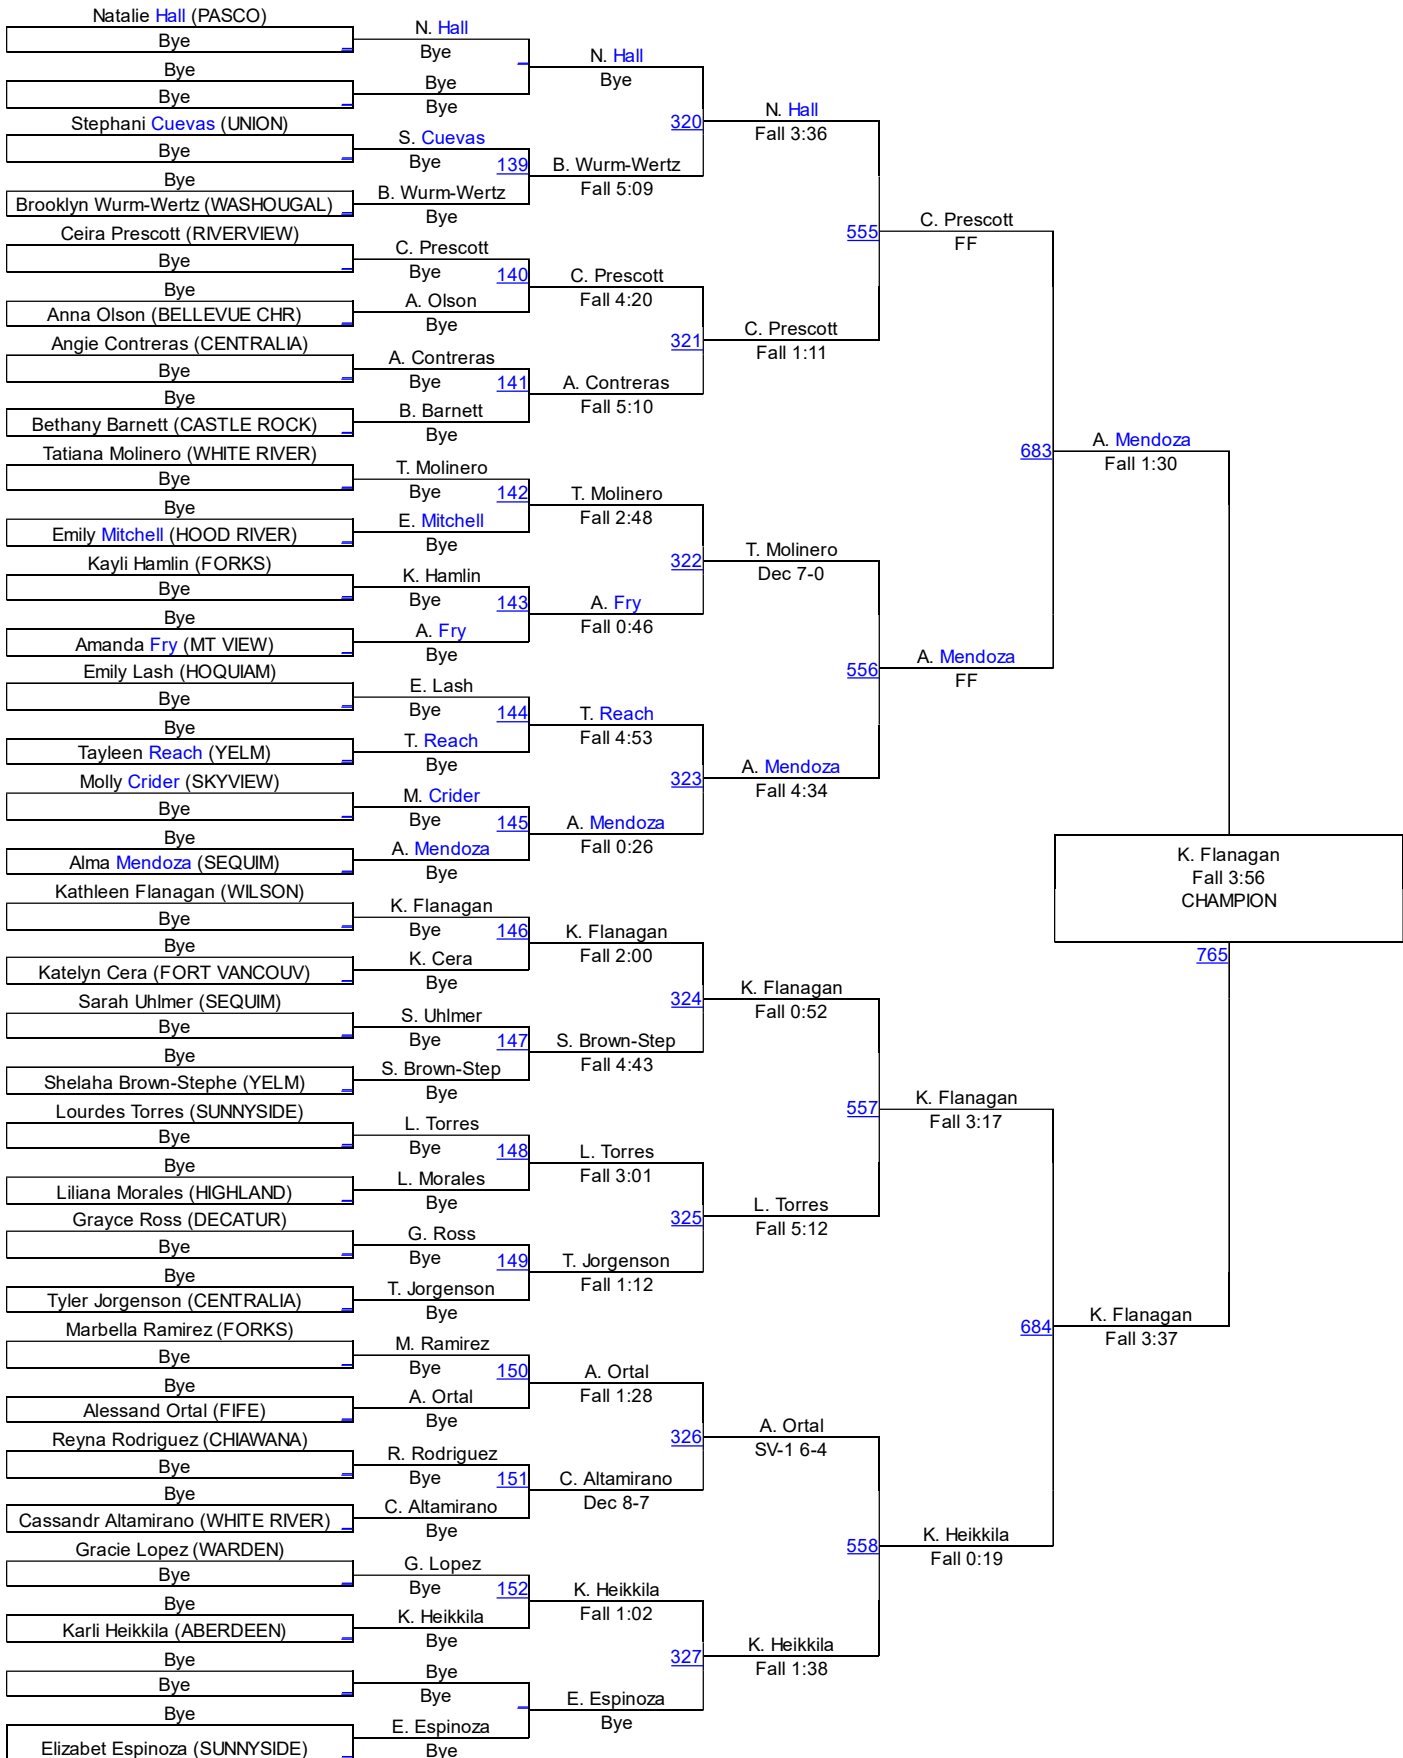

Varsity 140lbs

KELSO GIRLS TOURNAMENT

Varsity 145lbs

Varsity 145lbs

KELSO GIRLS TOURNAMENT

Varsity 155lbs

Varsity 155lbs

KELSO GIRLS TOURNAMENT