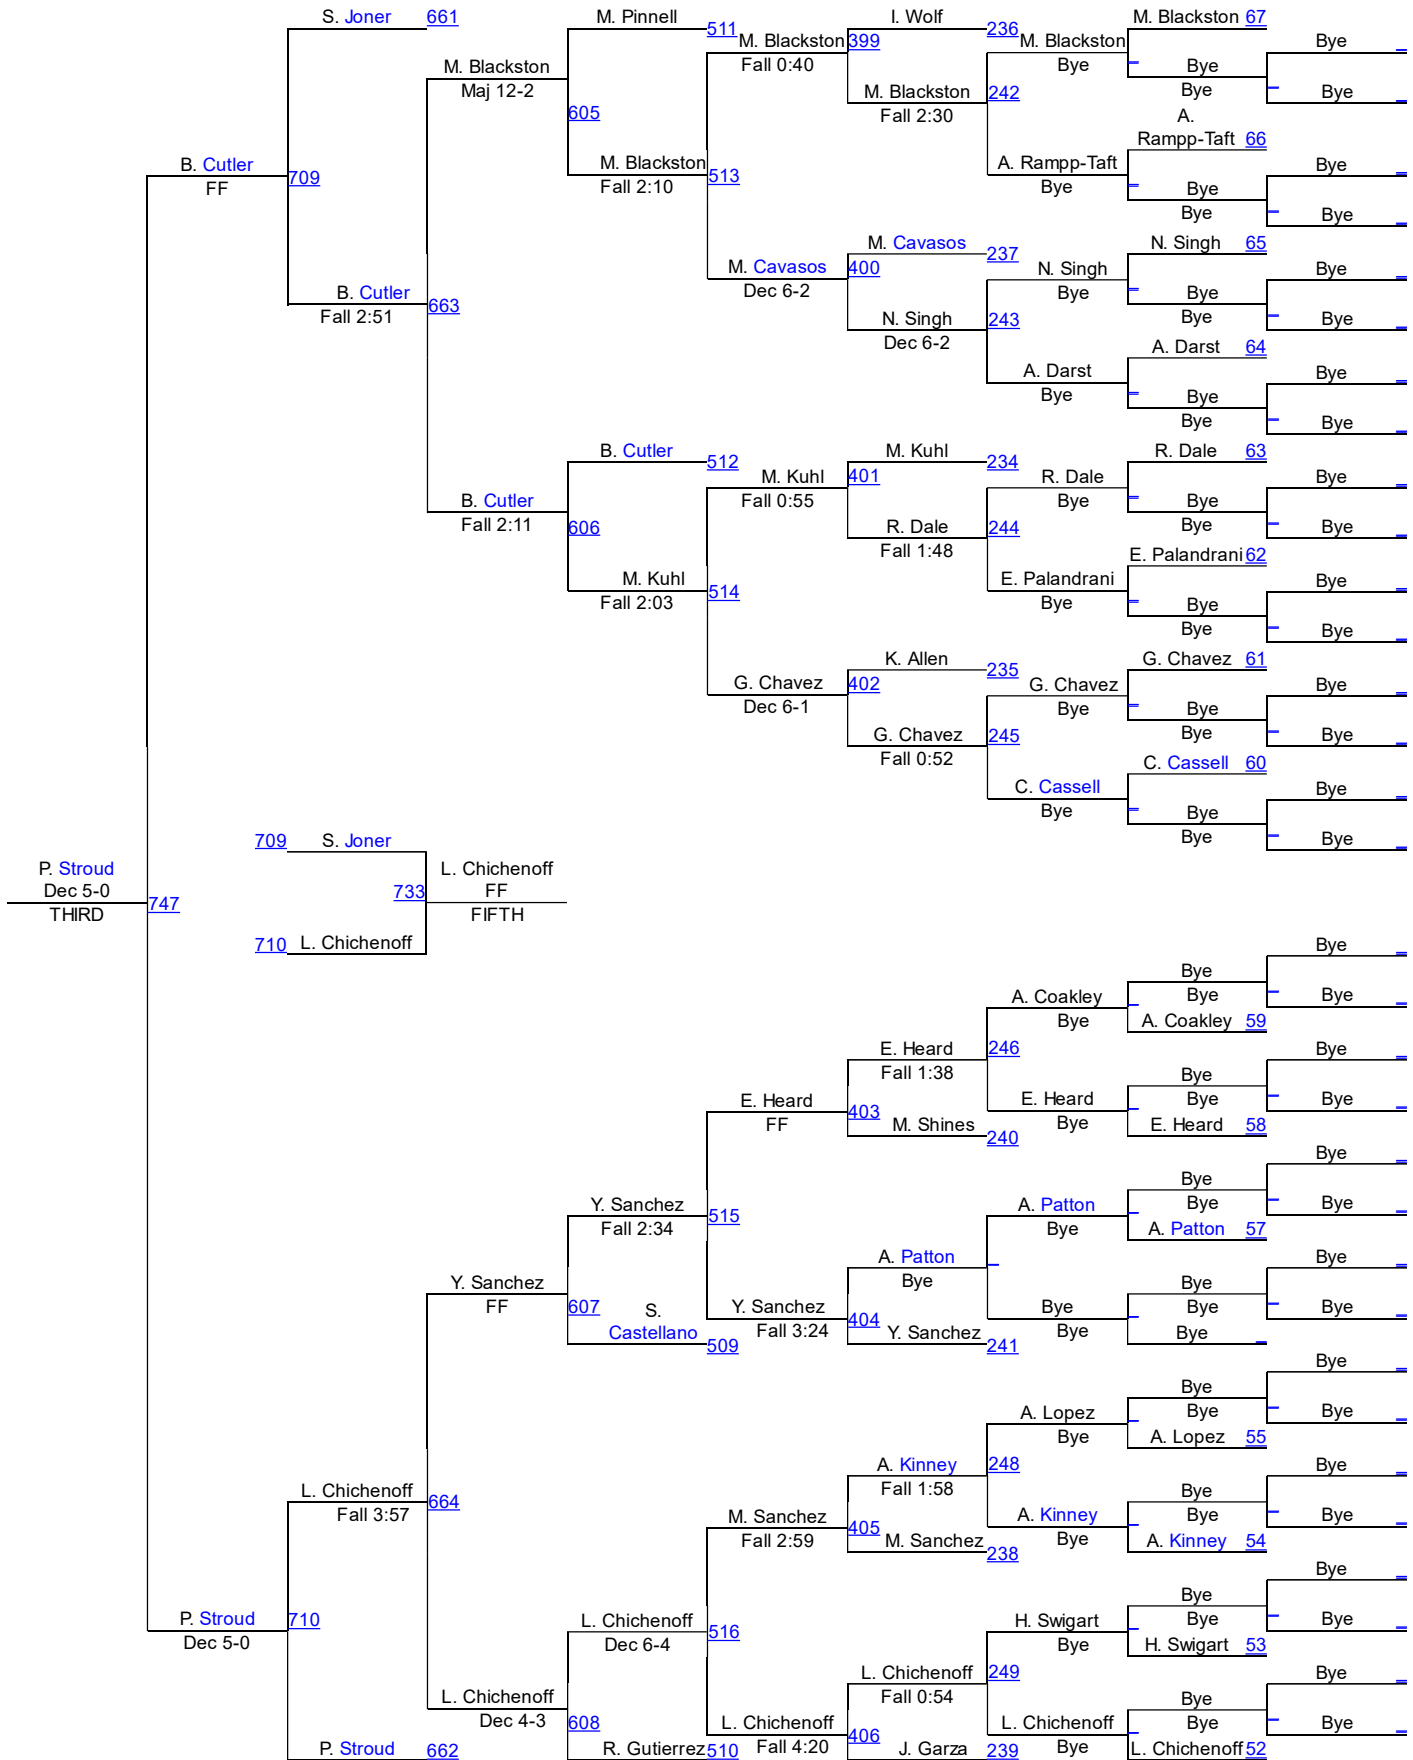

Varsity 110lbs

KELSO GIRLS TOURNAMENT

Varsity 115lbs

Varsity 115lbs

KELSO GIRLS TOURNAMENT

Varsity 120lbs

Varsity 120lbs

KELSO GIRLS TOURNAMENT