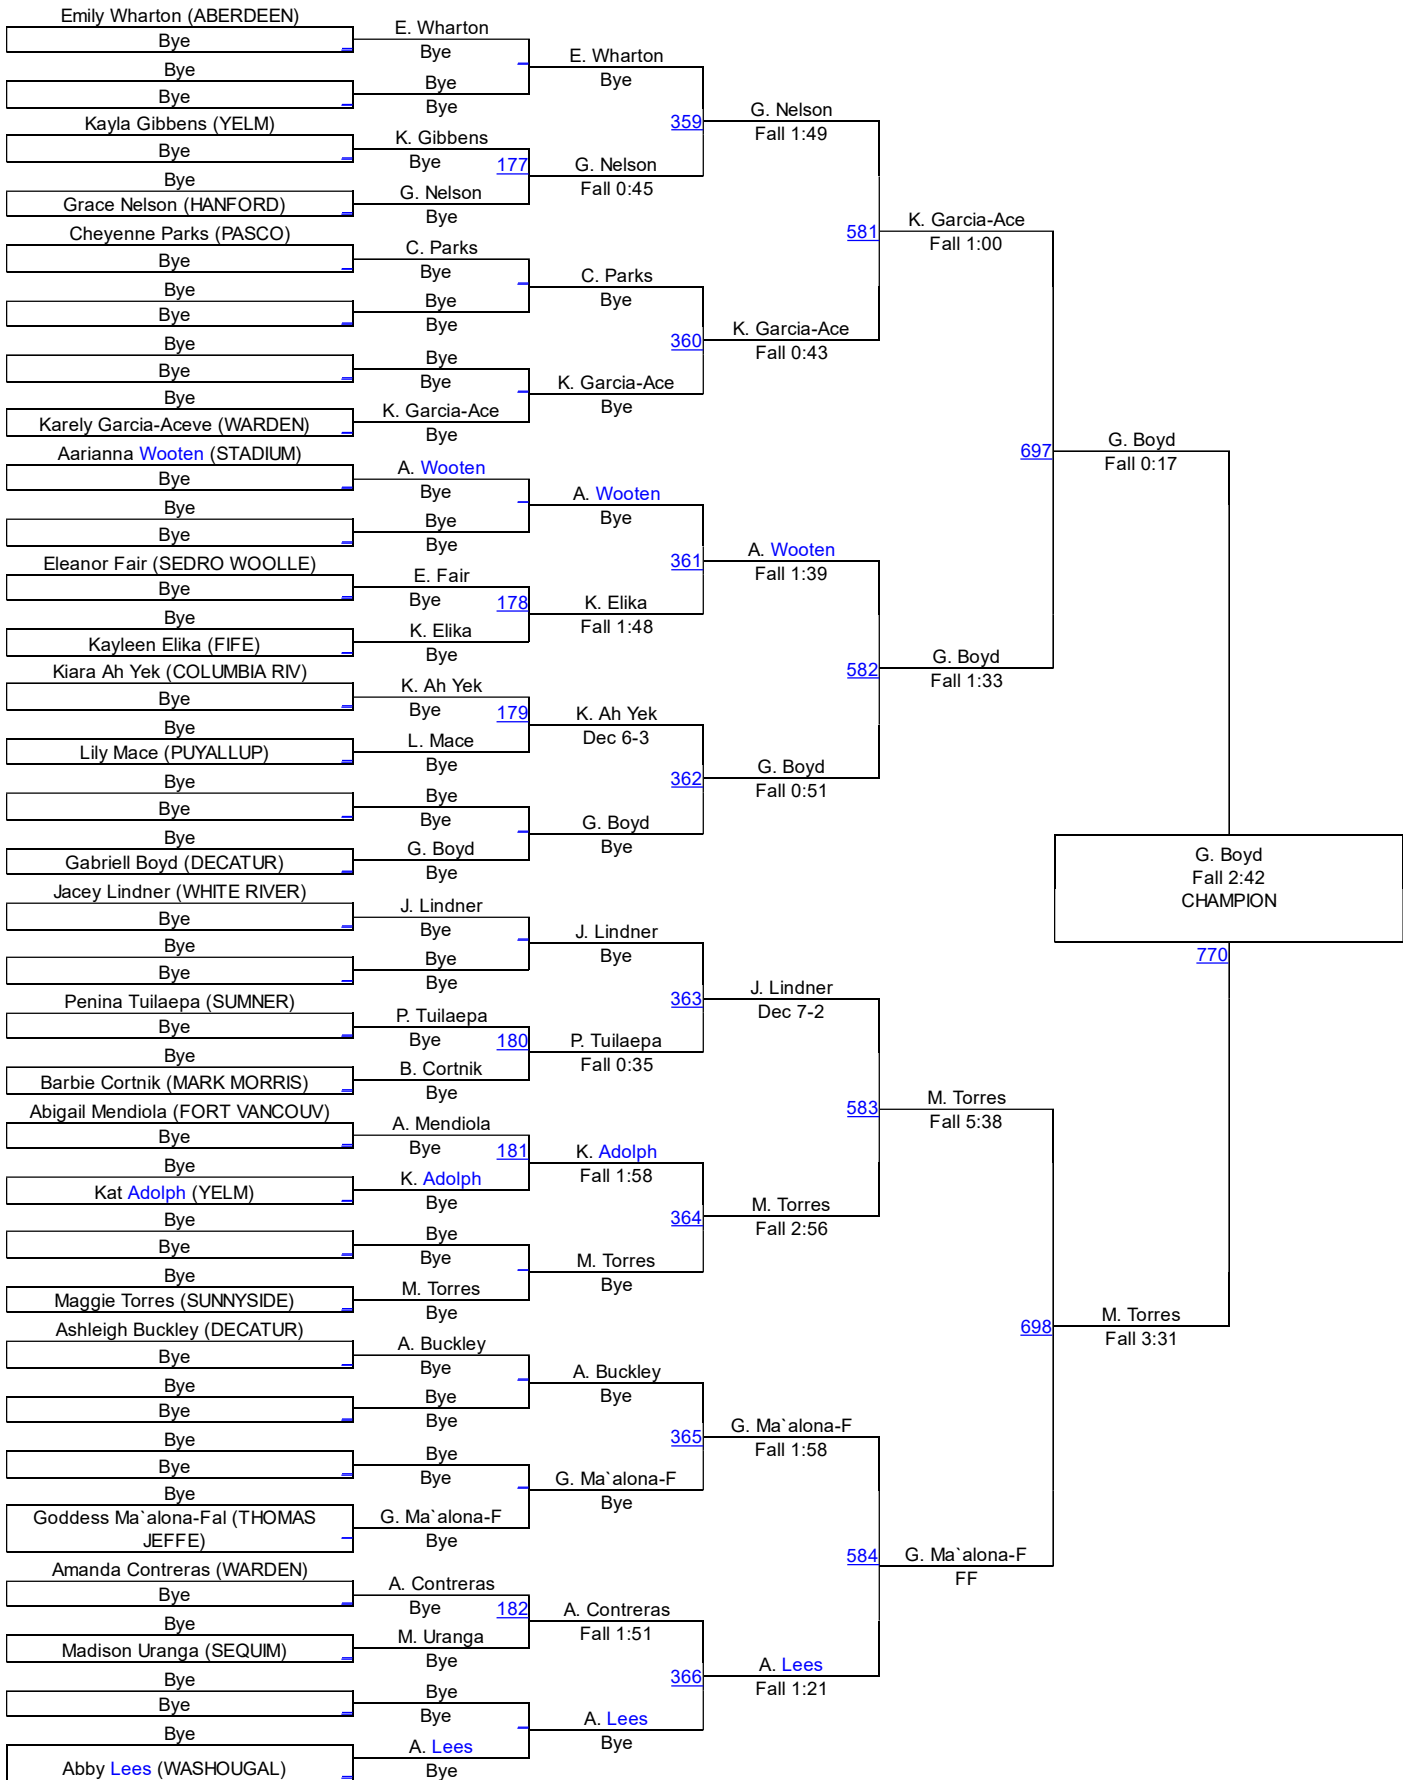

Varsity 170lbs

Varsity 170lbs

KELSO GIRLS TOURNAMENT

Varsity 190lbs

Varsity 190lbs

KELSO GIRLS TOURNAMENT

Varsity 235lbs

Varsity 235lbs