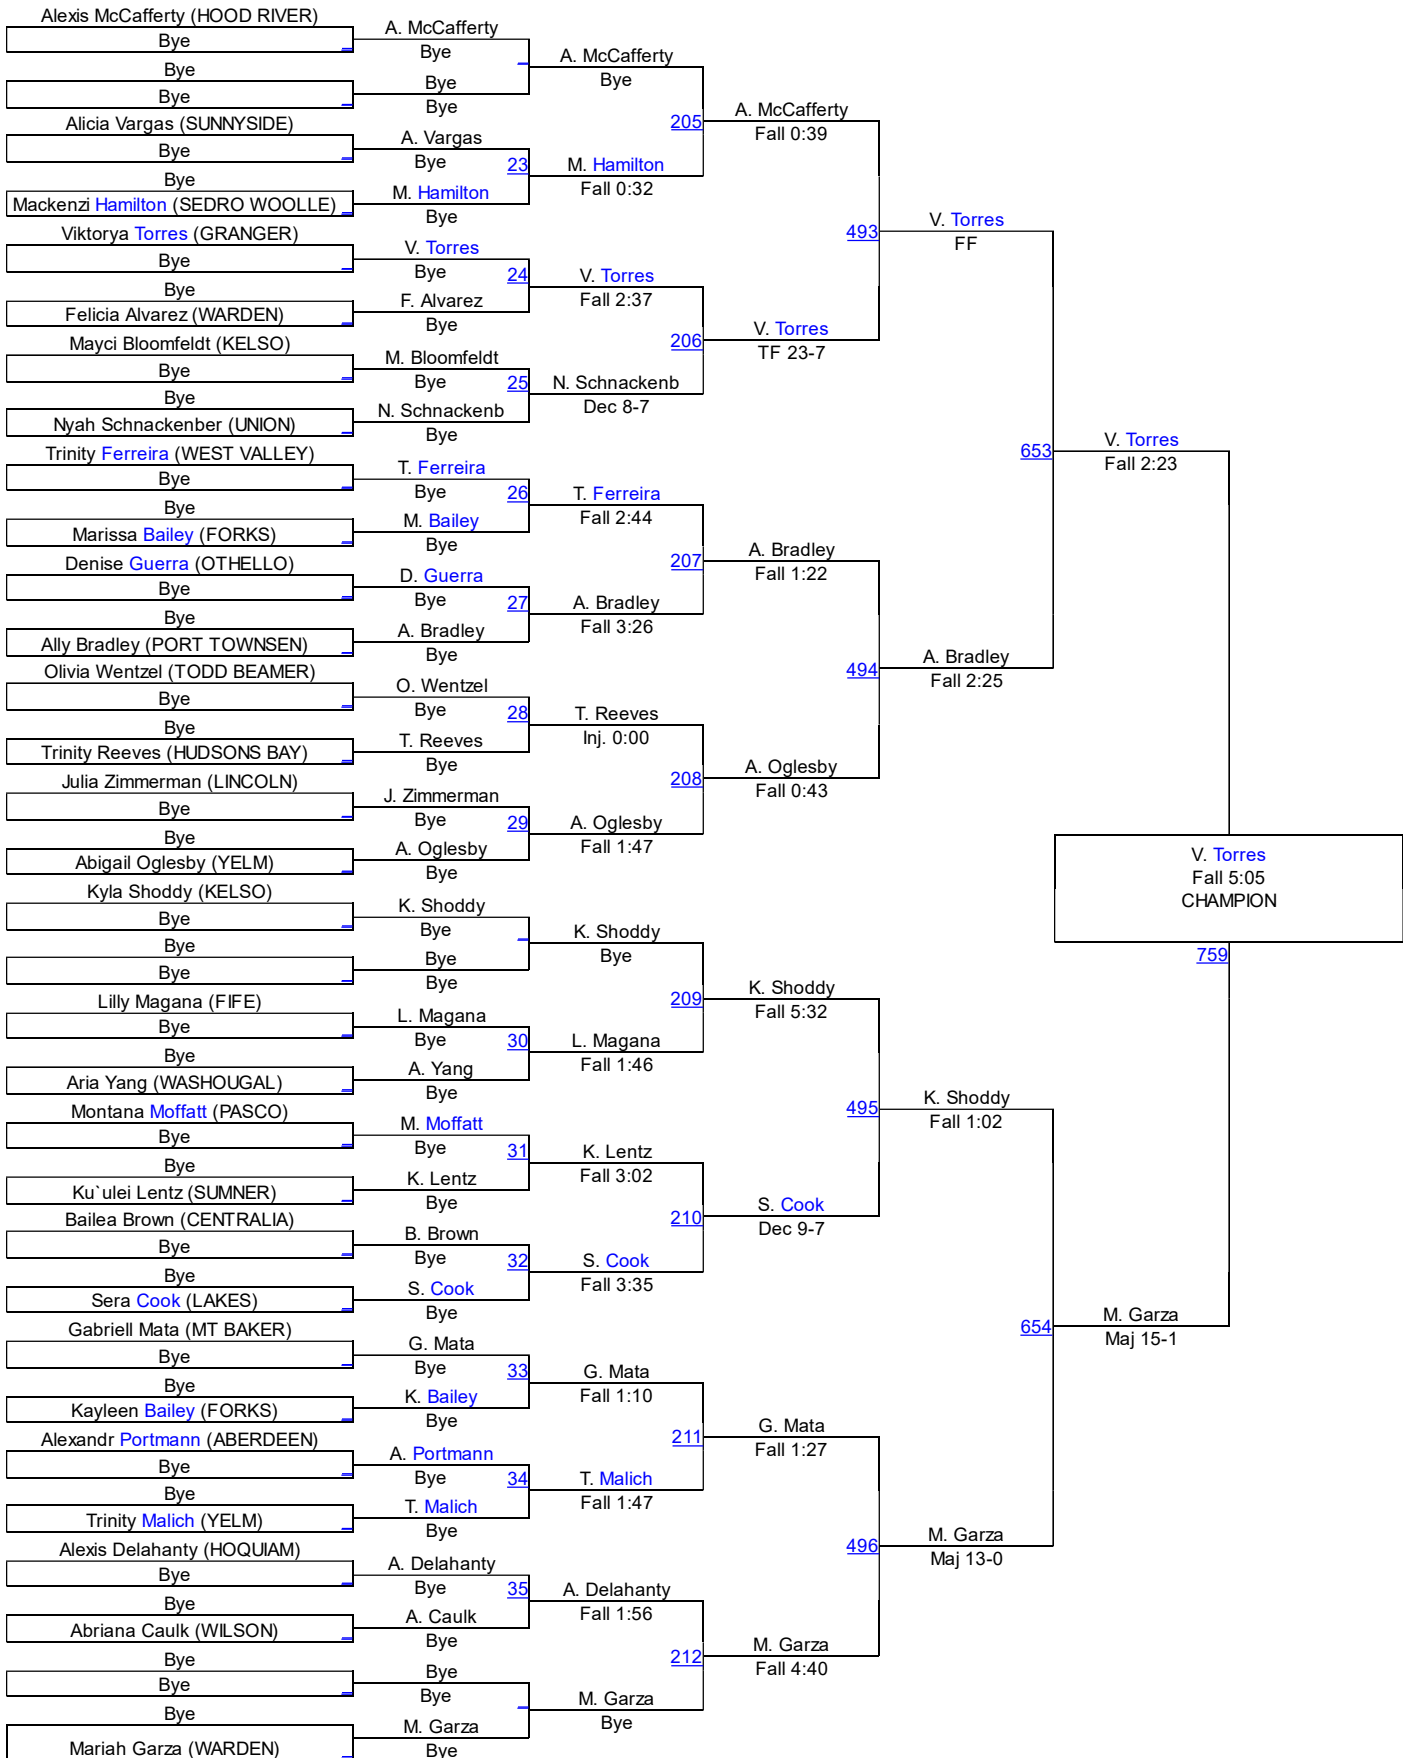

KELSO GIRLS TOURNAMENT

Varsity 100lbs

Varsity 100lbs

KELSO GIRLS TOURNAMENT

Varsity 105lbs

Varsity 105lbs

KELSO GIRLS TOURNAMENT

Varsity 110lbs

Varsity 110lbs

KELSO GIRLS TOURNAMENT

Varsity 115lbs

Varsity 115lbs

KELSO GIRLS TOURNAMENT

Varsity 120lbs

Varsity 120lbs

KELSO GIRLS TOURNAMENT