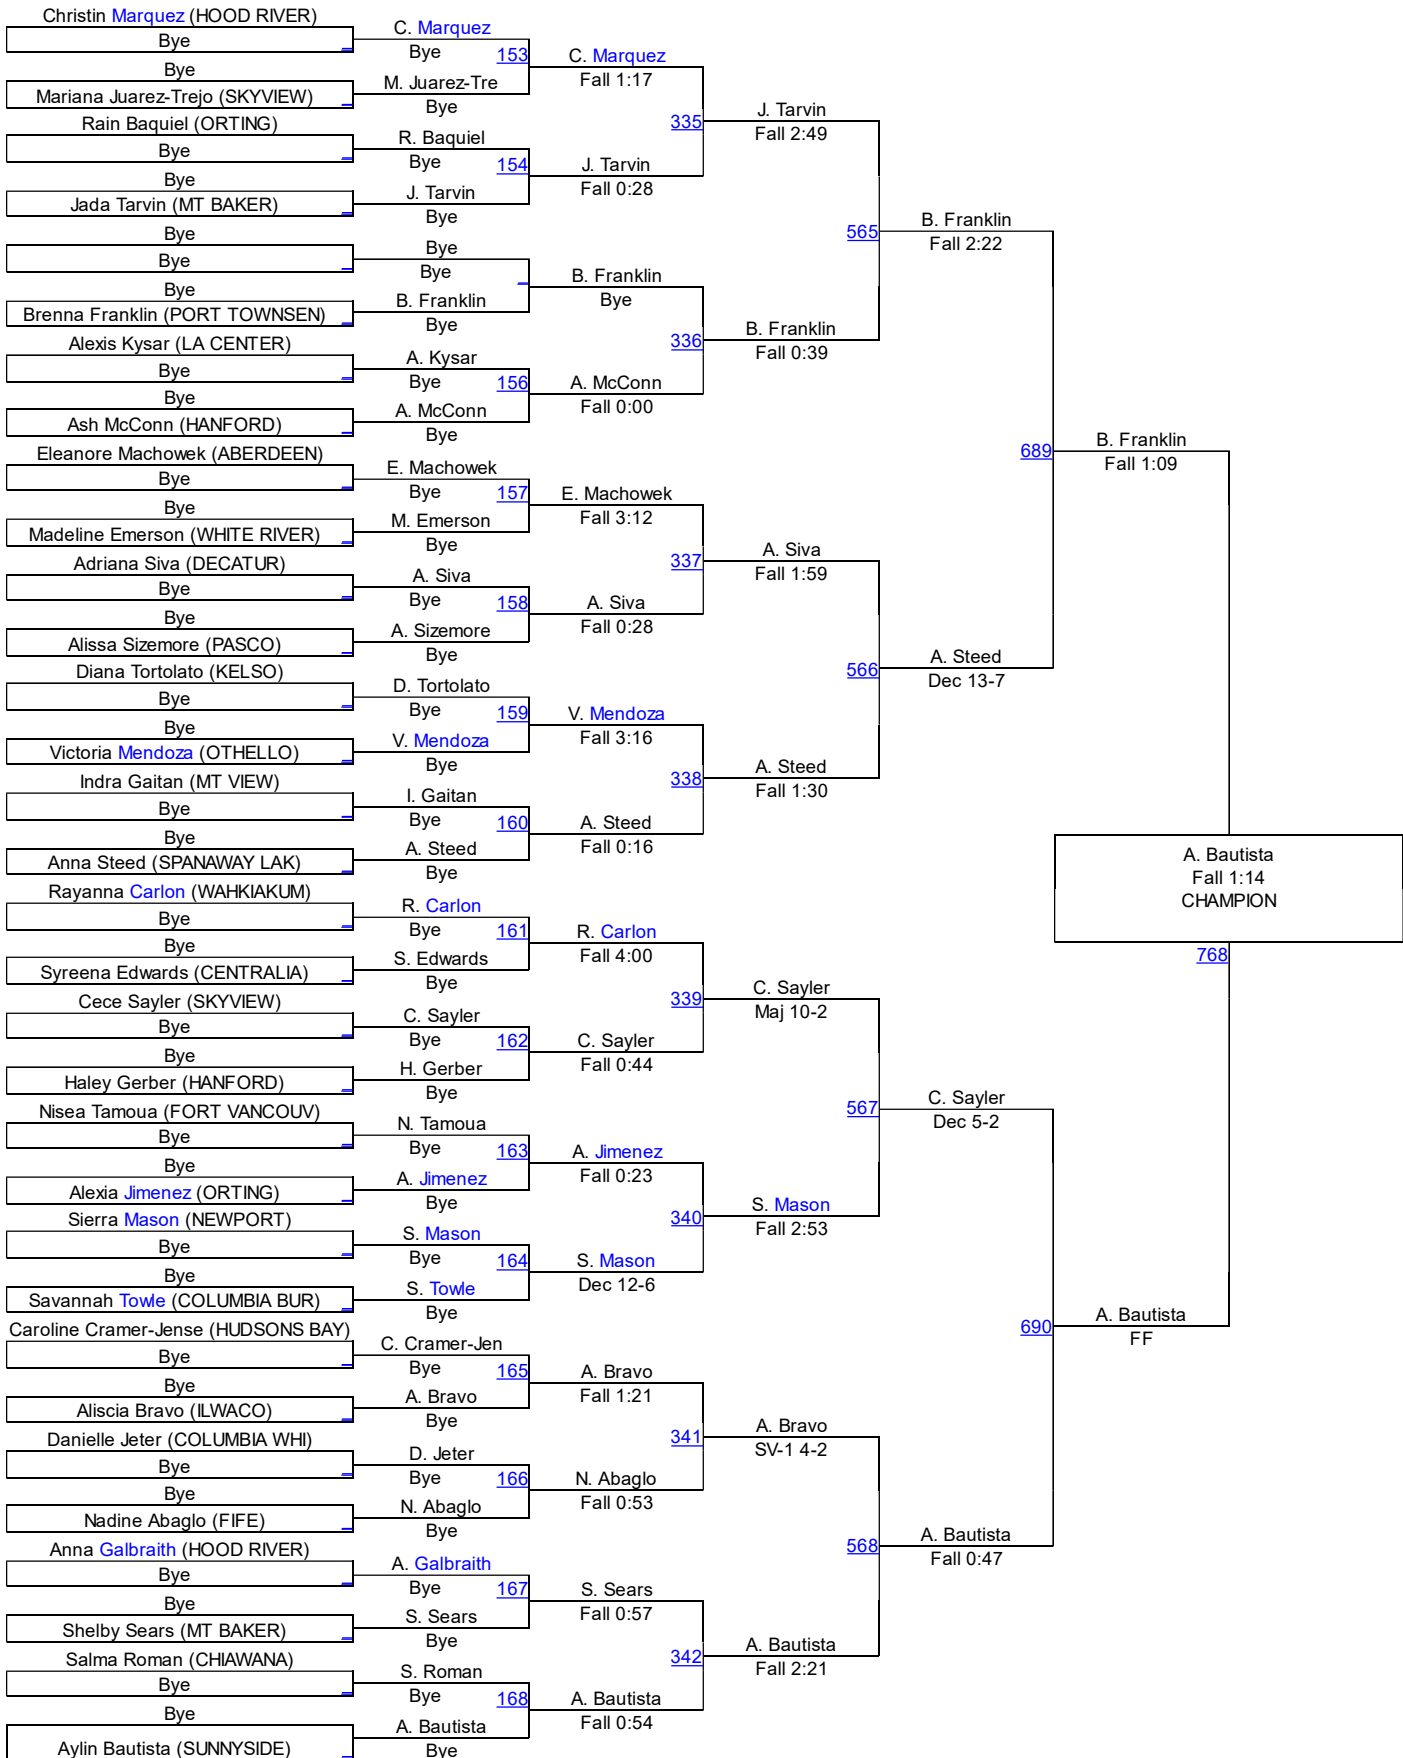

KELSO GIRLS TOURNAMENT

Varsity 170lbs