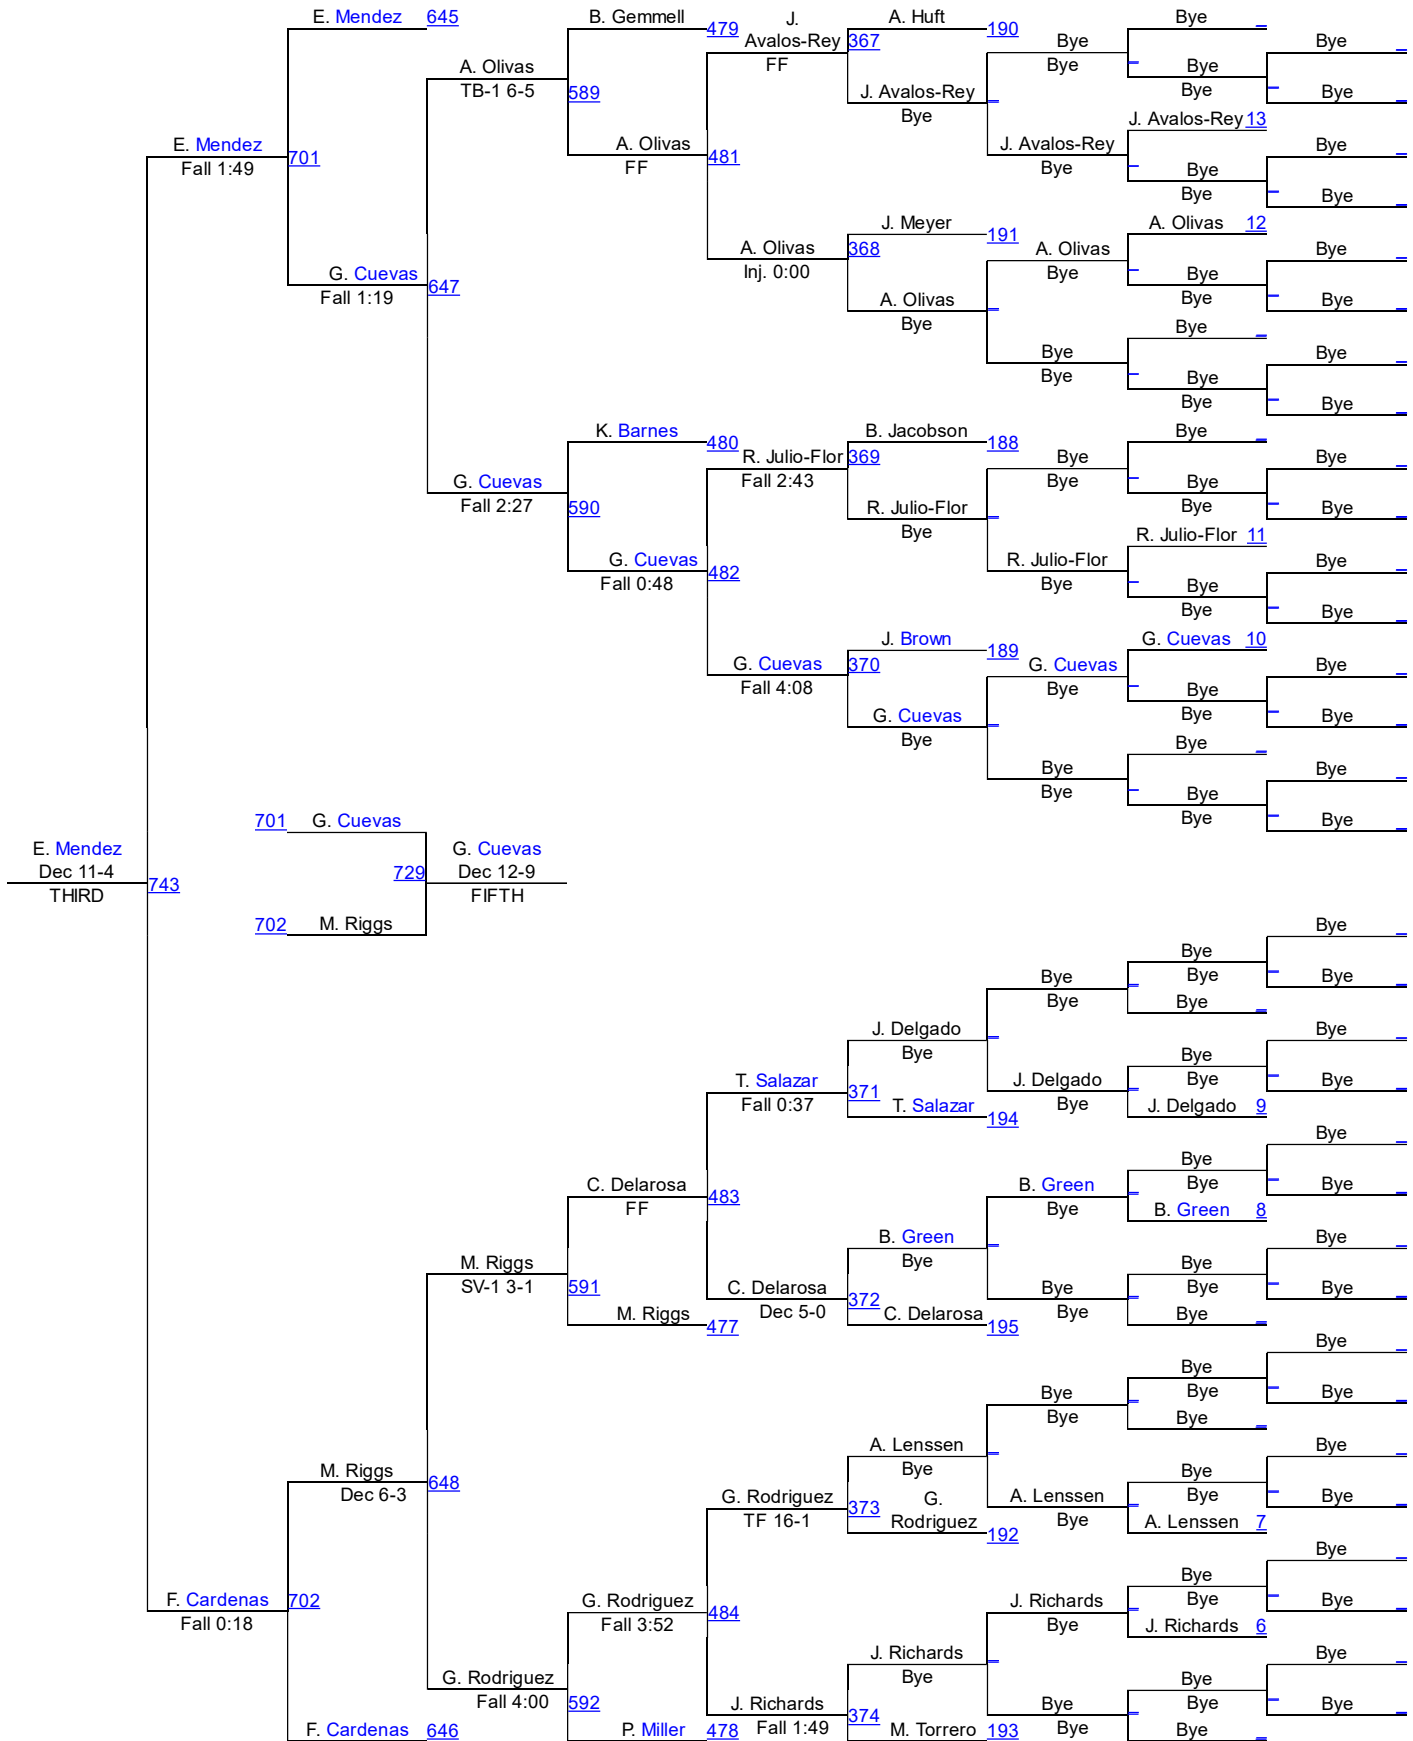

KELSO GIRLS TOURNAMENT

Varsity 100lbs

Varsity 100lbs

KELSO GIRLS TOURNAMENT

Varsity 105lbs

Varsity 105lbs

KELSO GIRLS TOURNAMENT

Varsity 110lbs

Varsity 110lbs

KELSO GIRLS TOURNAMENT

Varsity 115lbs

Varsity 115lbs

KELSO GIRLS TOURNAMENT

Varsity 120lbs

Varsity 120lbs

KELSO GIRLS TOURNAMENT