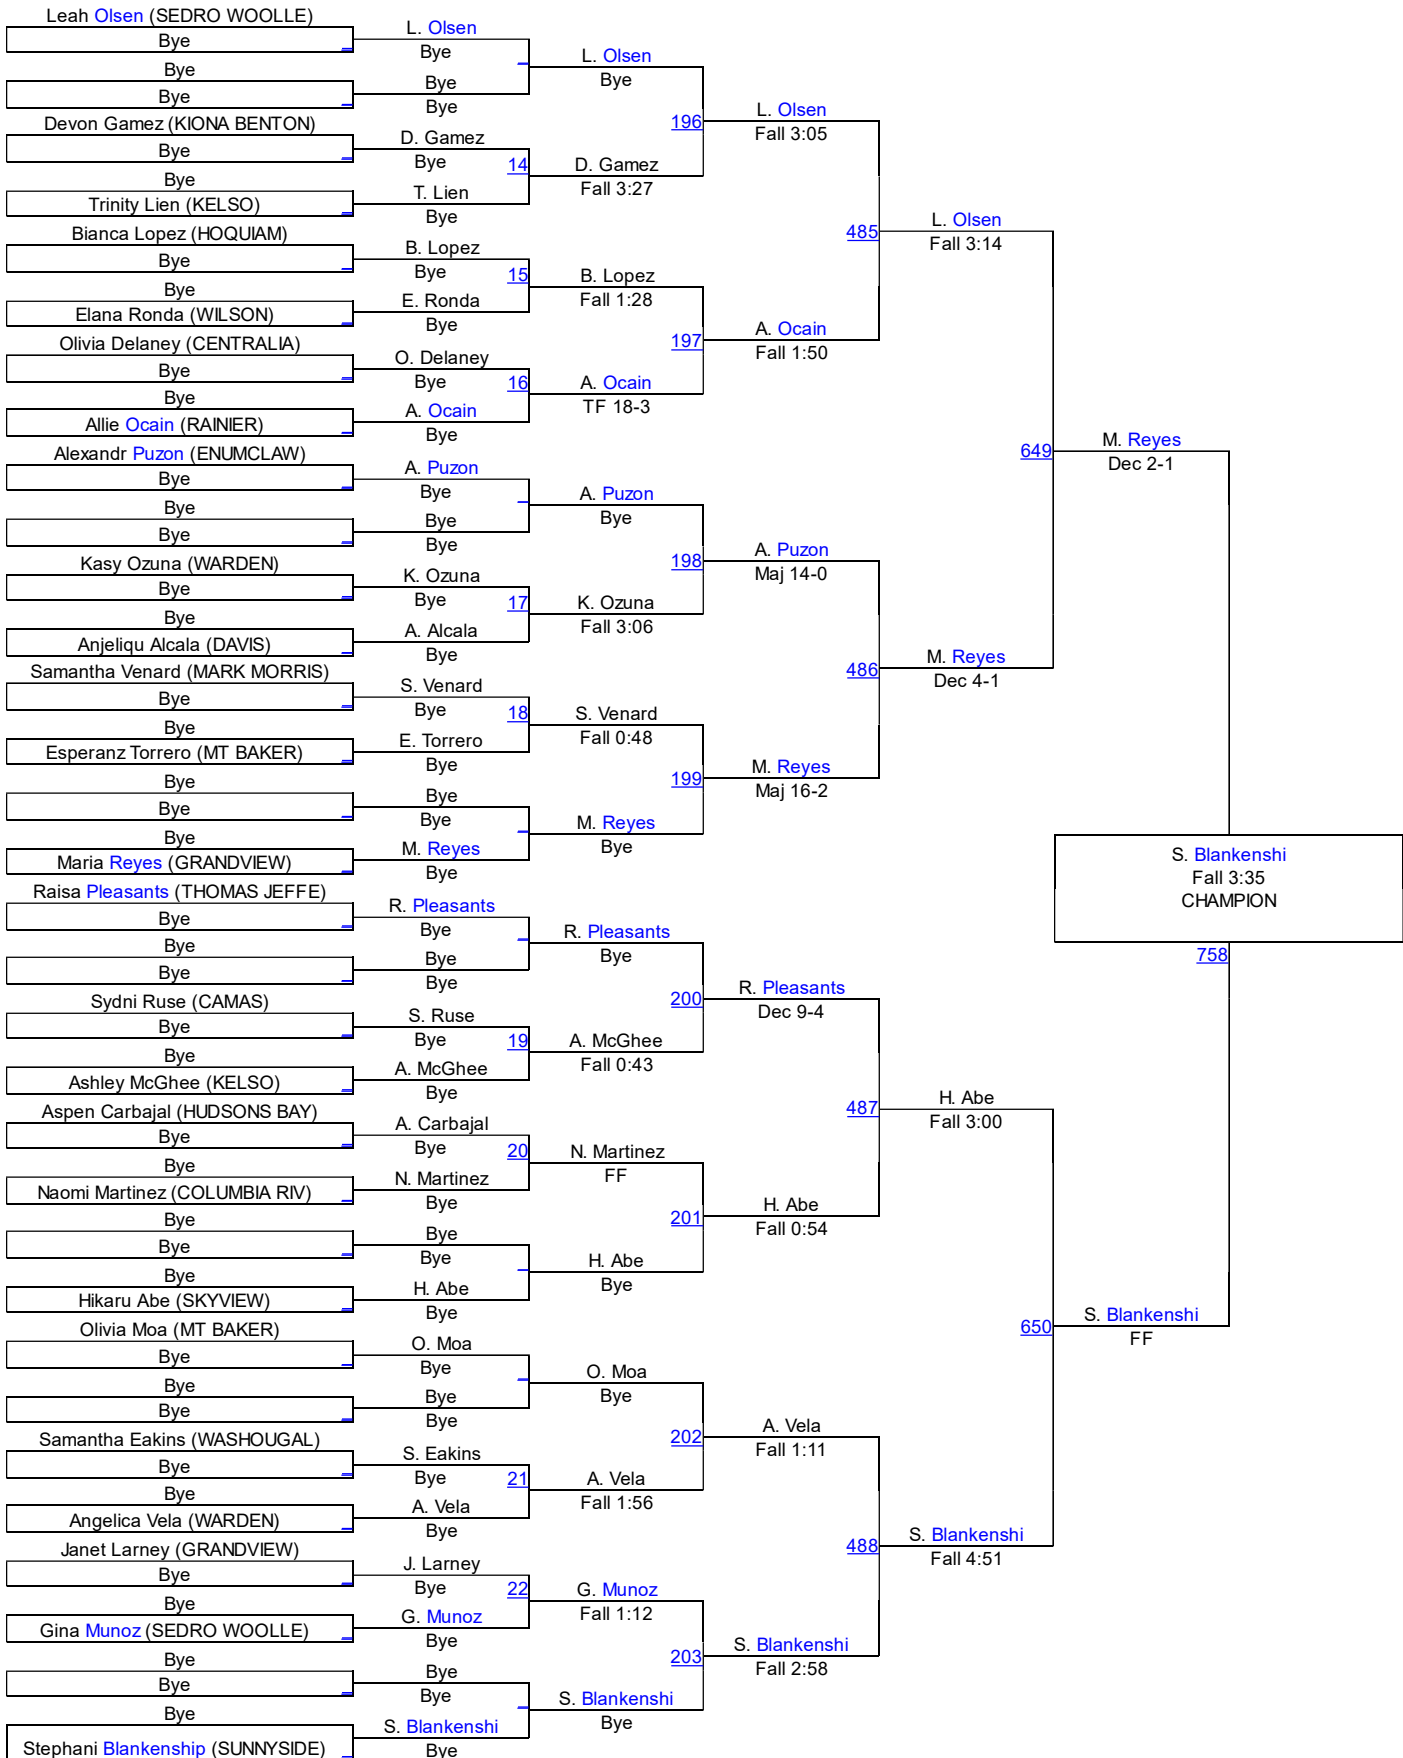

KELSO GIRLS TOURNAMENT

Varsity 100lbs

Varsity 100lbs

KELSO GIRLS TOURNAMENT

Varsity 105lbs

Varsity 105lbs

KELSO GIRLS TOURNAMENT

Varsity 110lbs

Varsity 110lbs

KELSO GIRLS TOURNAMENT

Varsity 115lbs

Varsity 115lbs

KELSO GIRLS TOURNAMENT

Varsity 120lbs

Varsity 120lbs

KELSO GIRLS TOURNAMENT