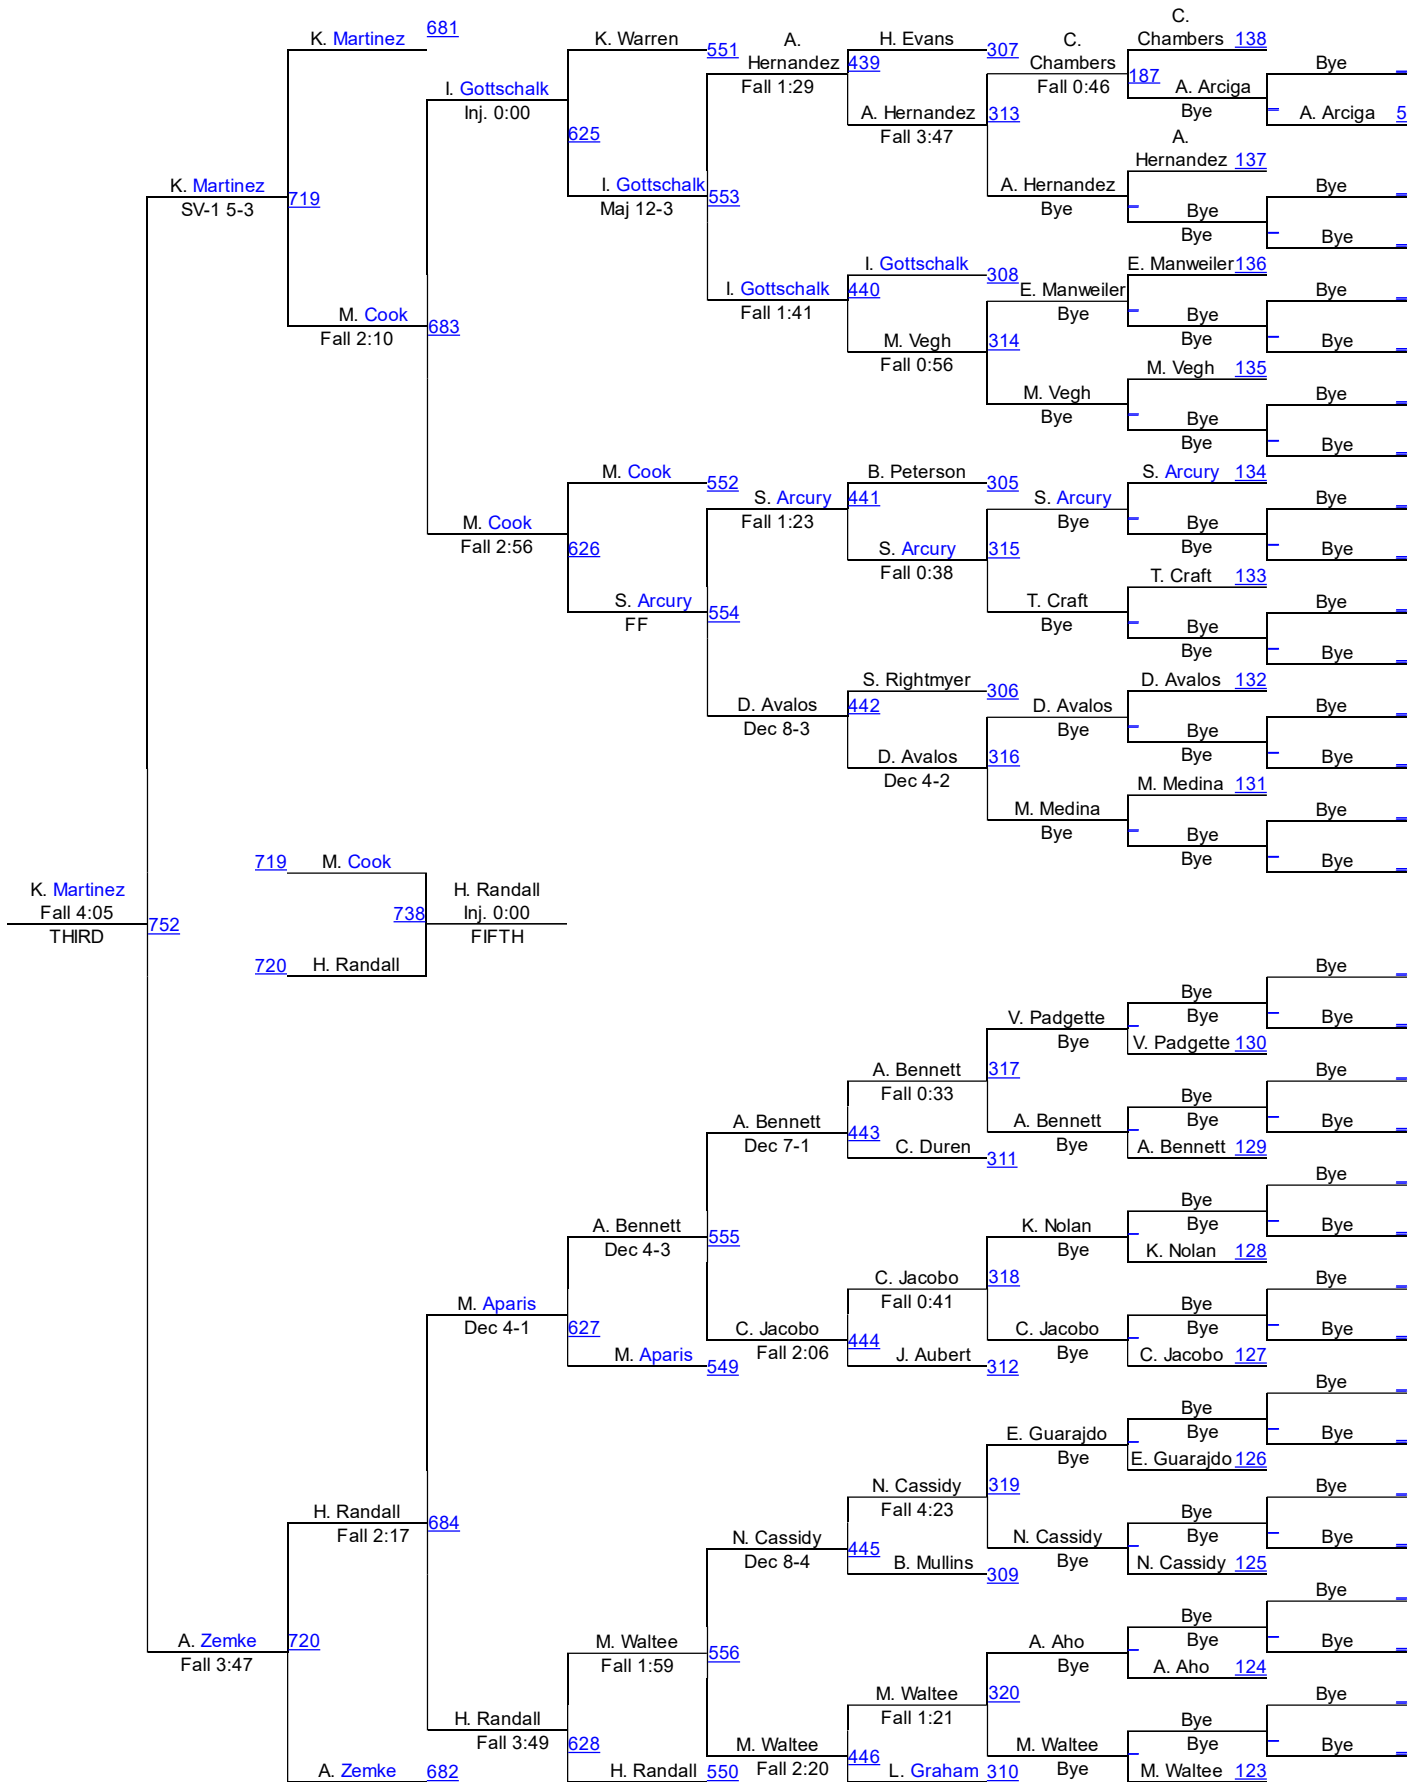

Varsity 140lbs

KELSO GIRLS TOURNAMENT

Varsity 145lbs

Varsity 145lbs

KELSO GIRLS TOURNAMENT

Varsity 155lbs

Varsity 155lbs

KELSO GIRLS TOURNAMENT