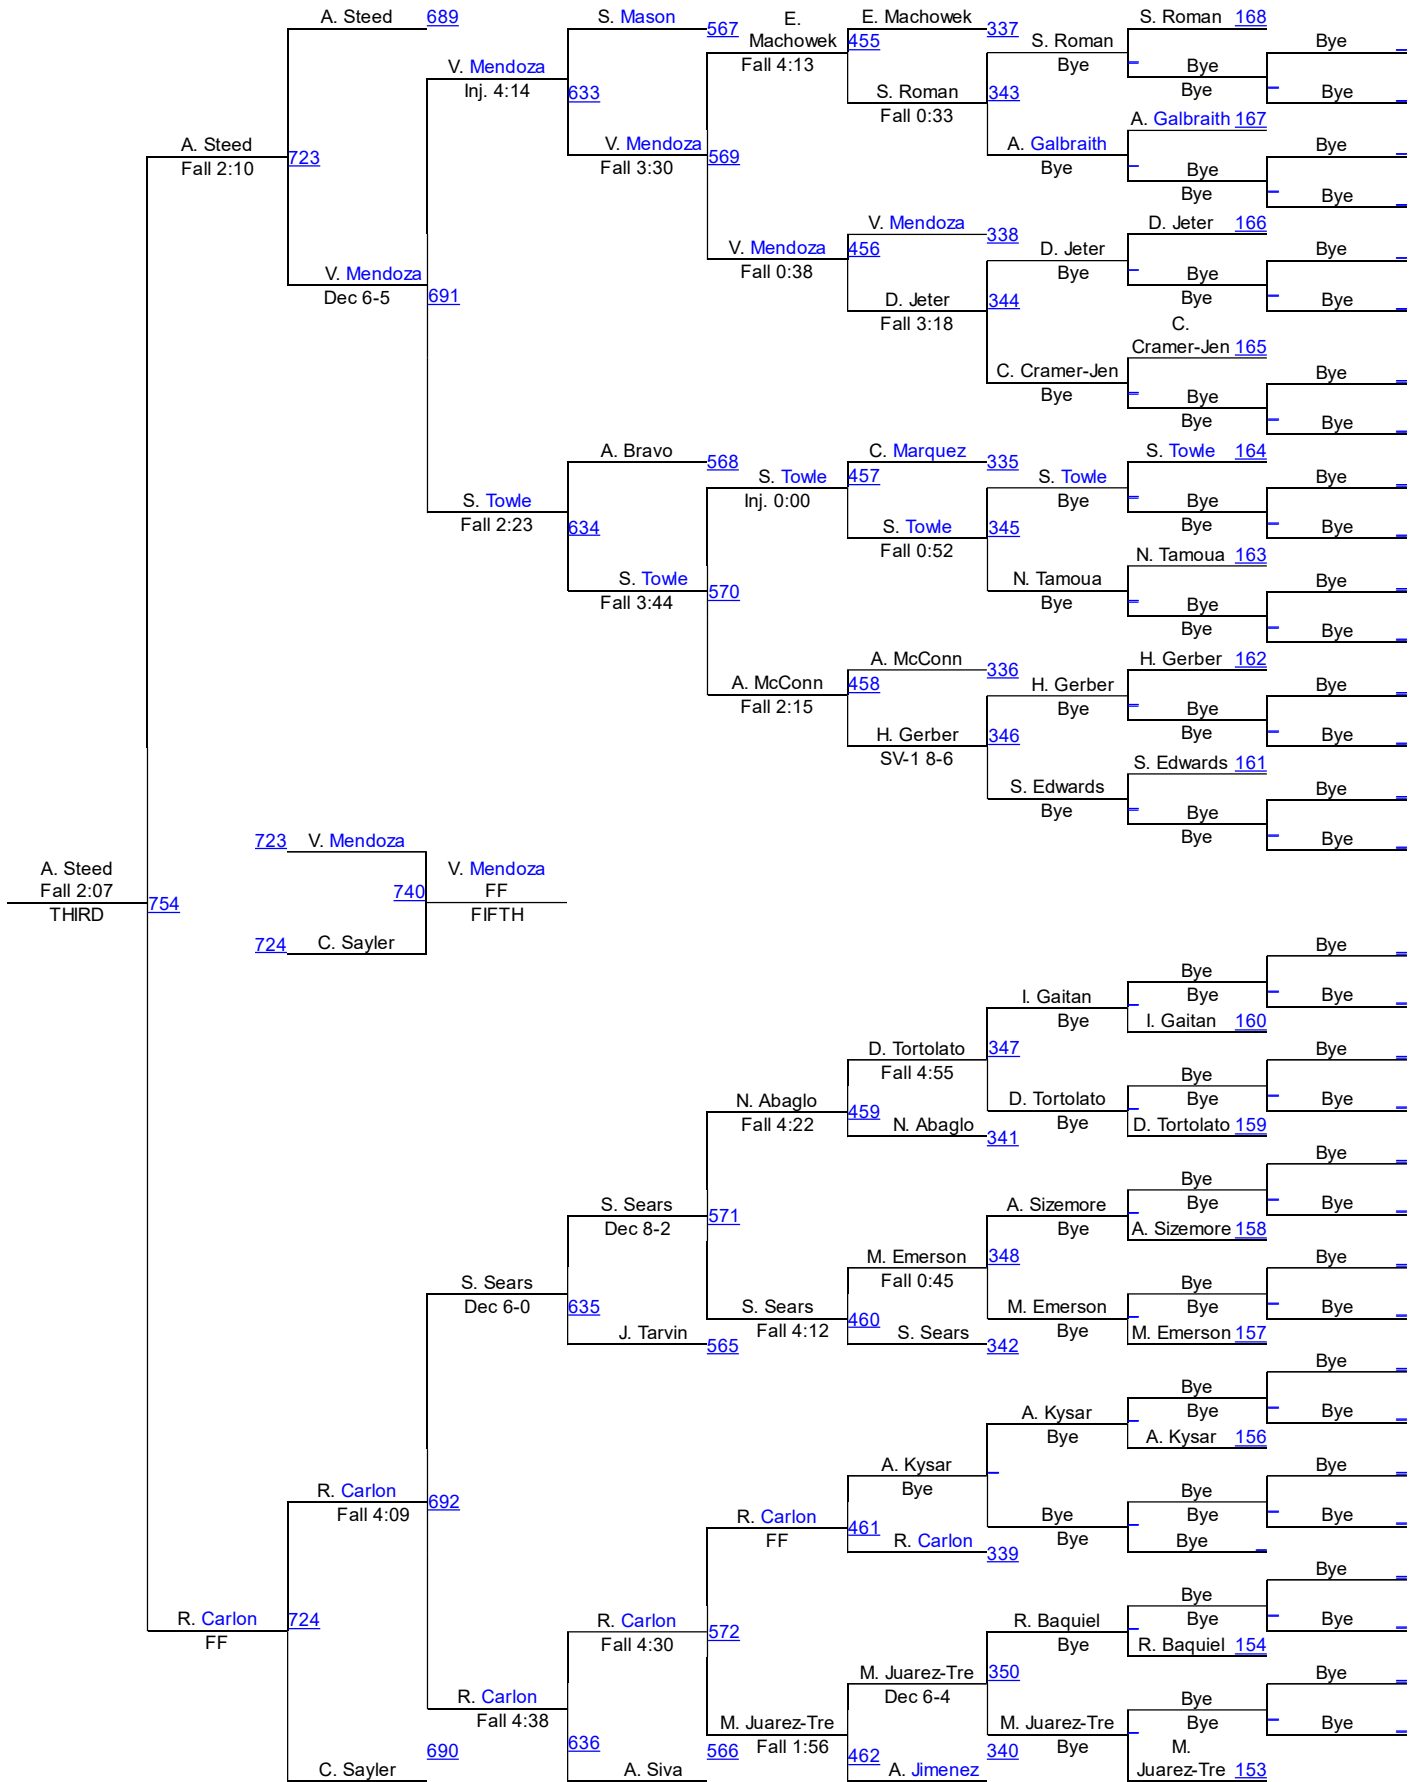

Varsity 170lbs