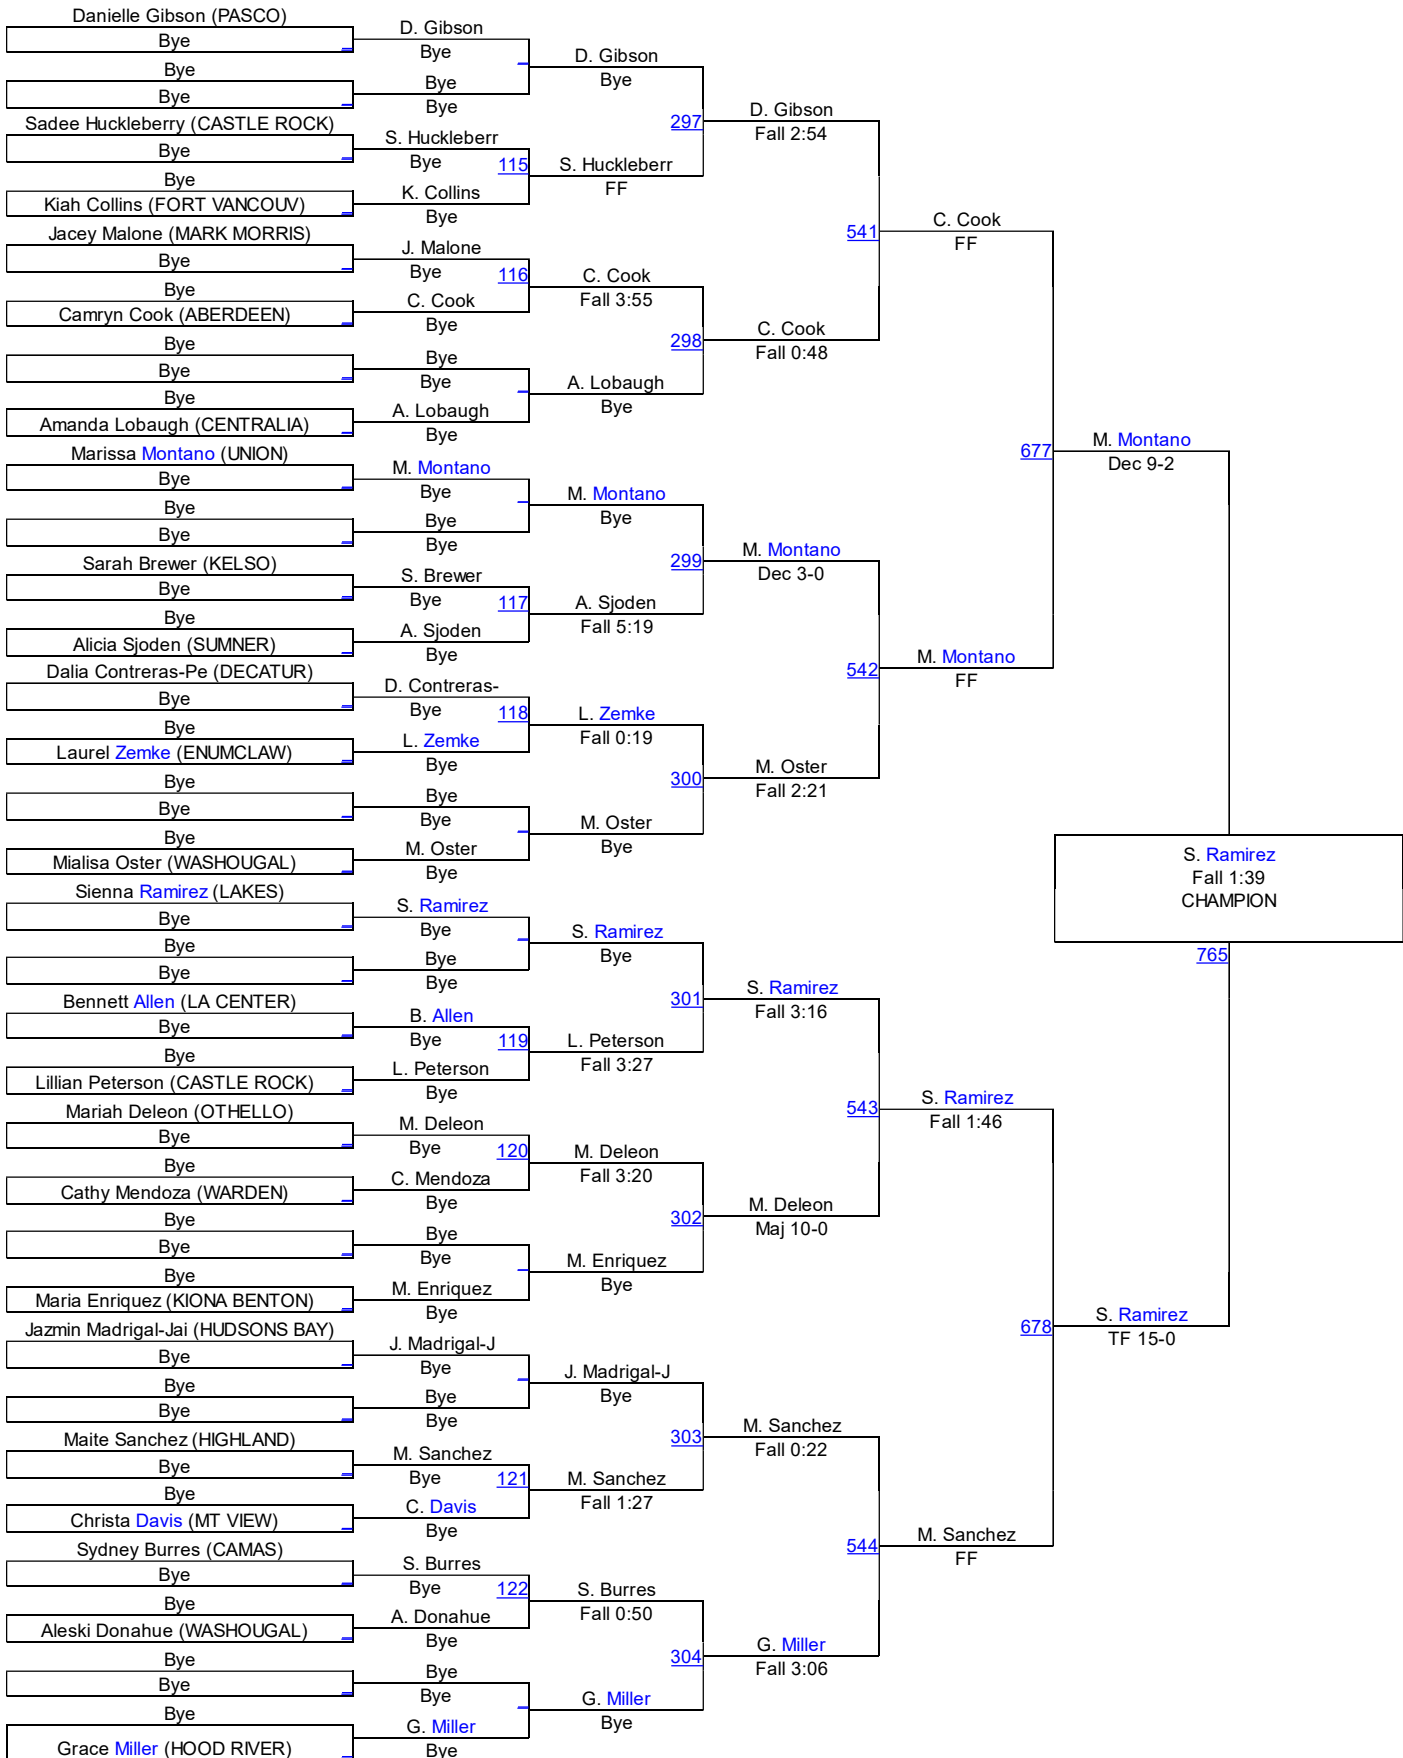

KELSO GIRLS TOURNAMENT

Varsity 140lbs