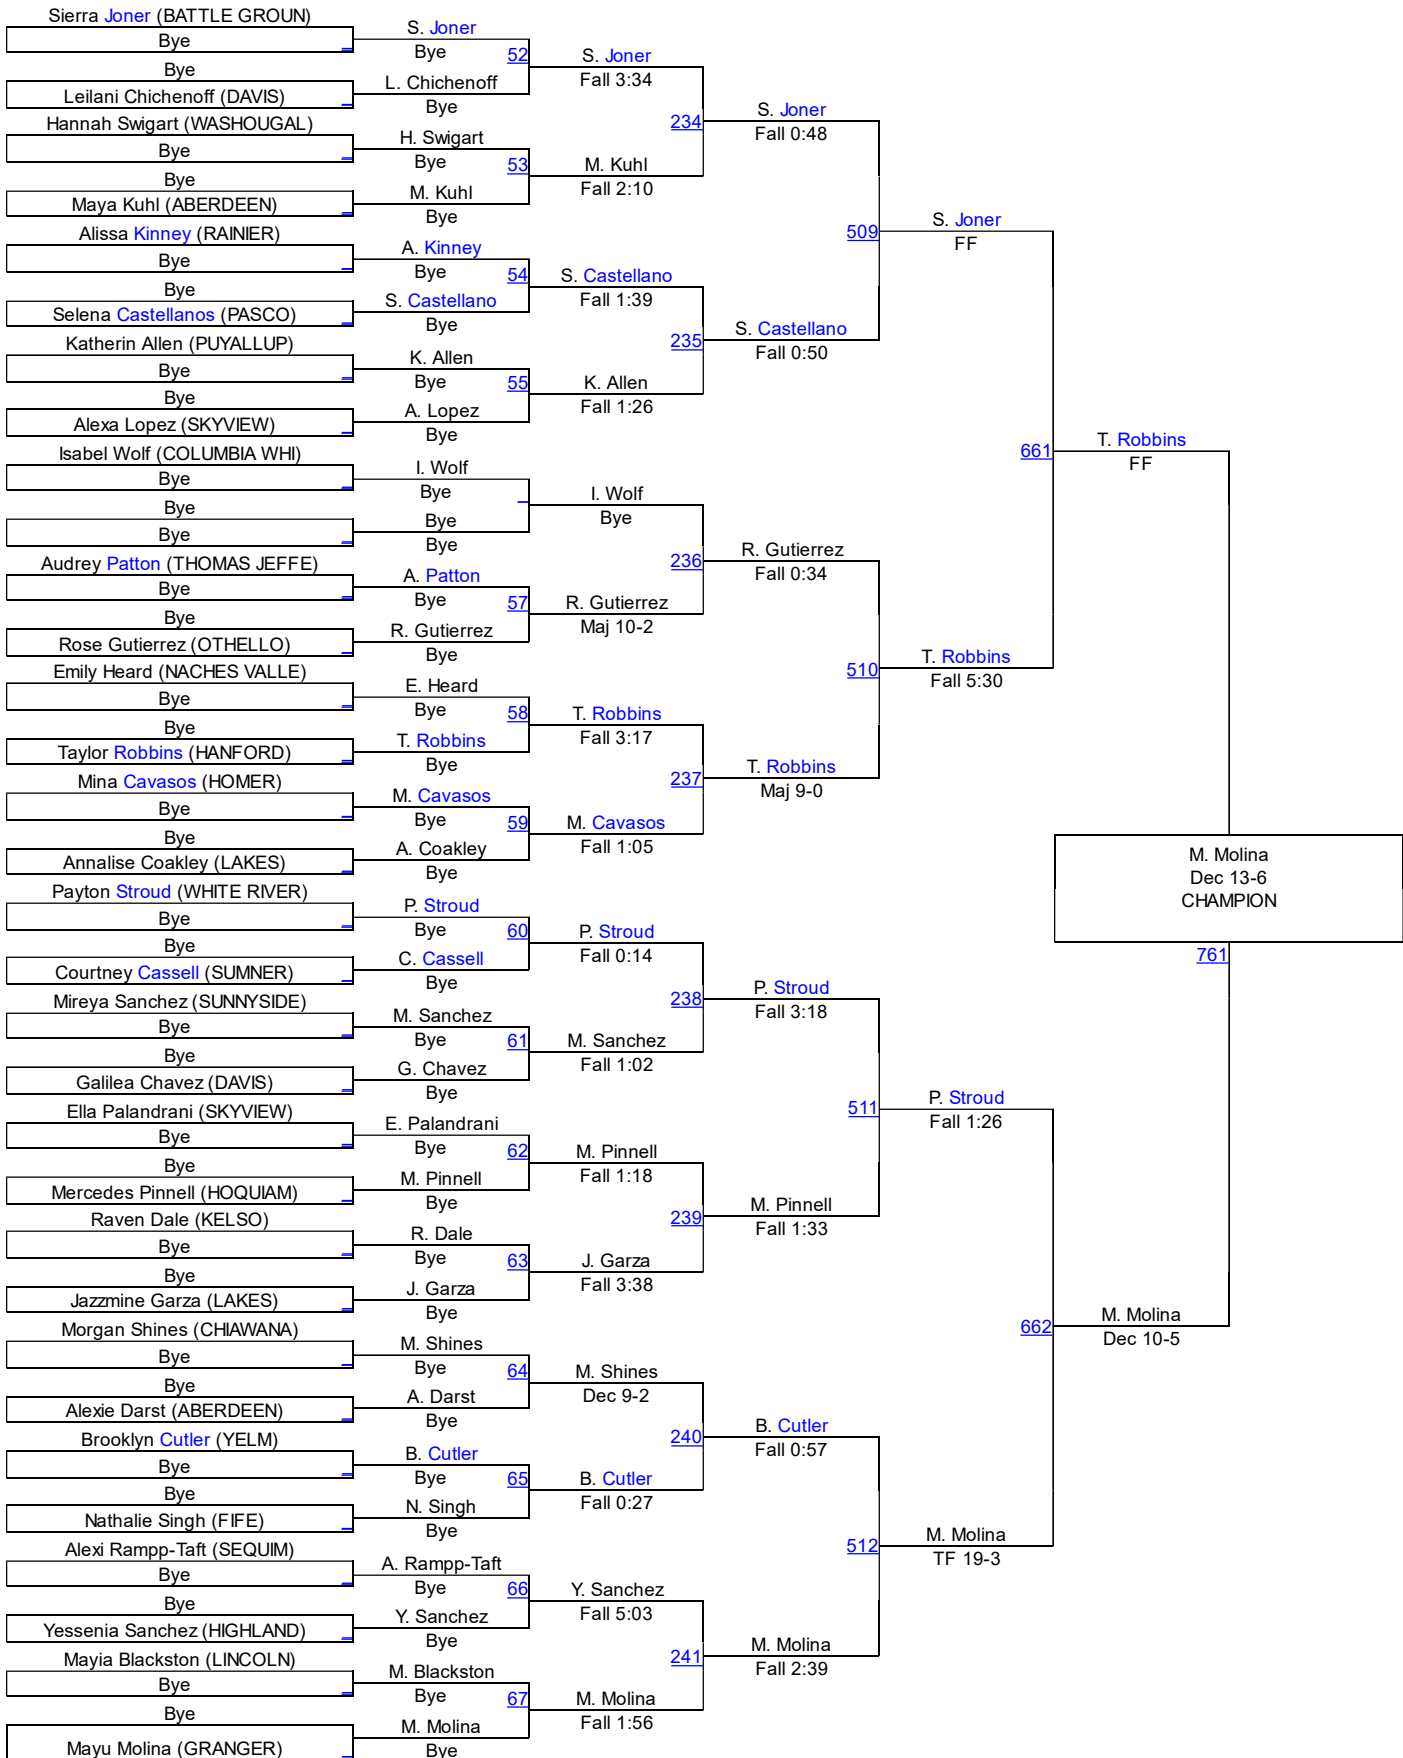

Varsity 110lbs

KELSO GIRLS TOURNAMENT

Varsity 115lbs

Varsity 115lbs

KELSO GIRLS TOURNAMENT

Varsity 120lbs

Varsity 120lbs

KELSO GIRLS TOURNAMENT