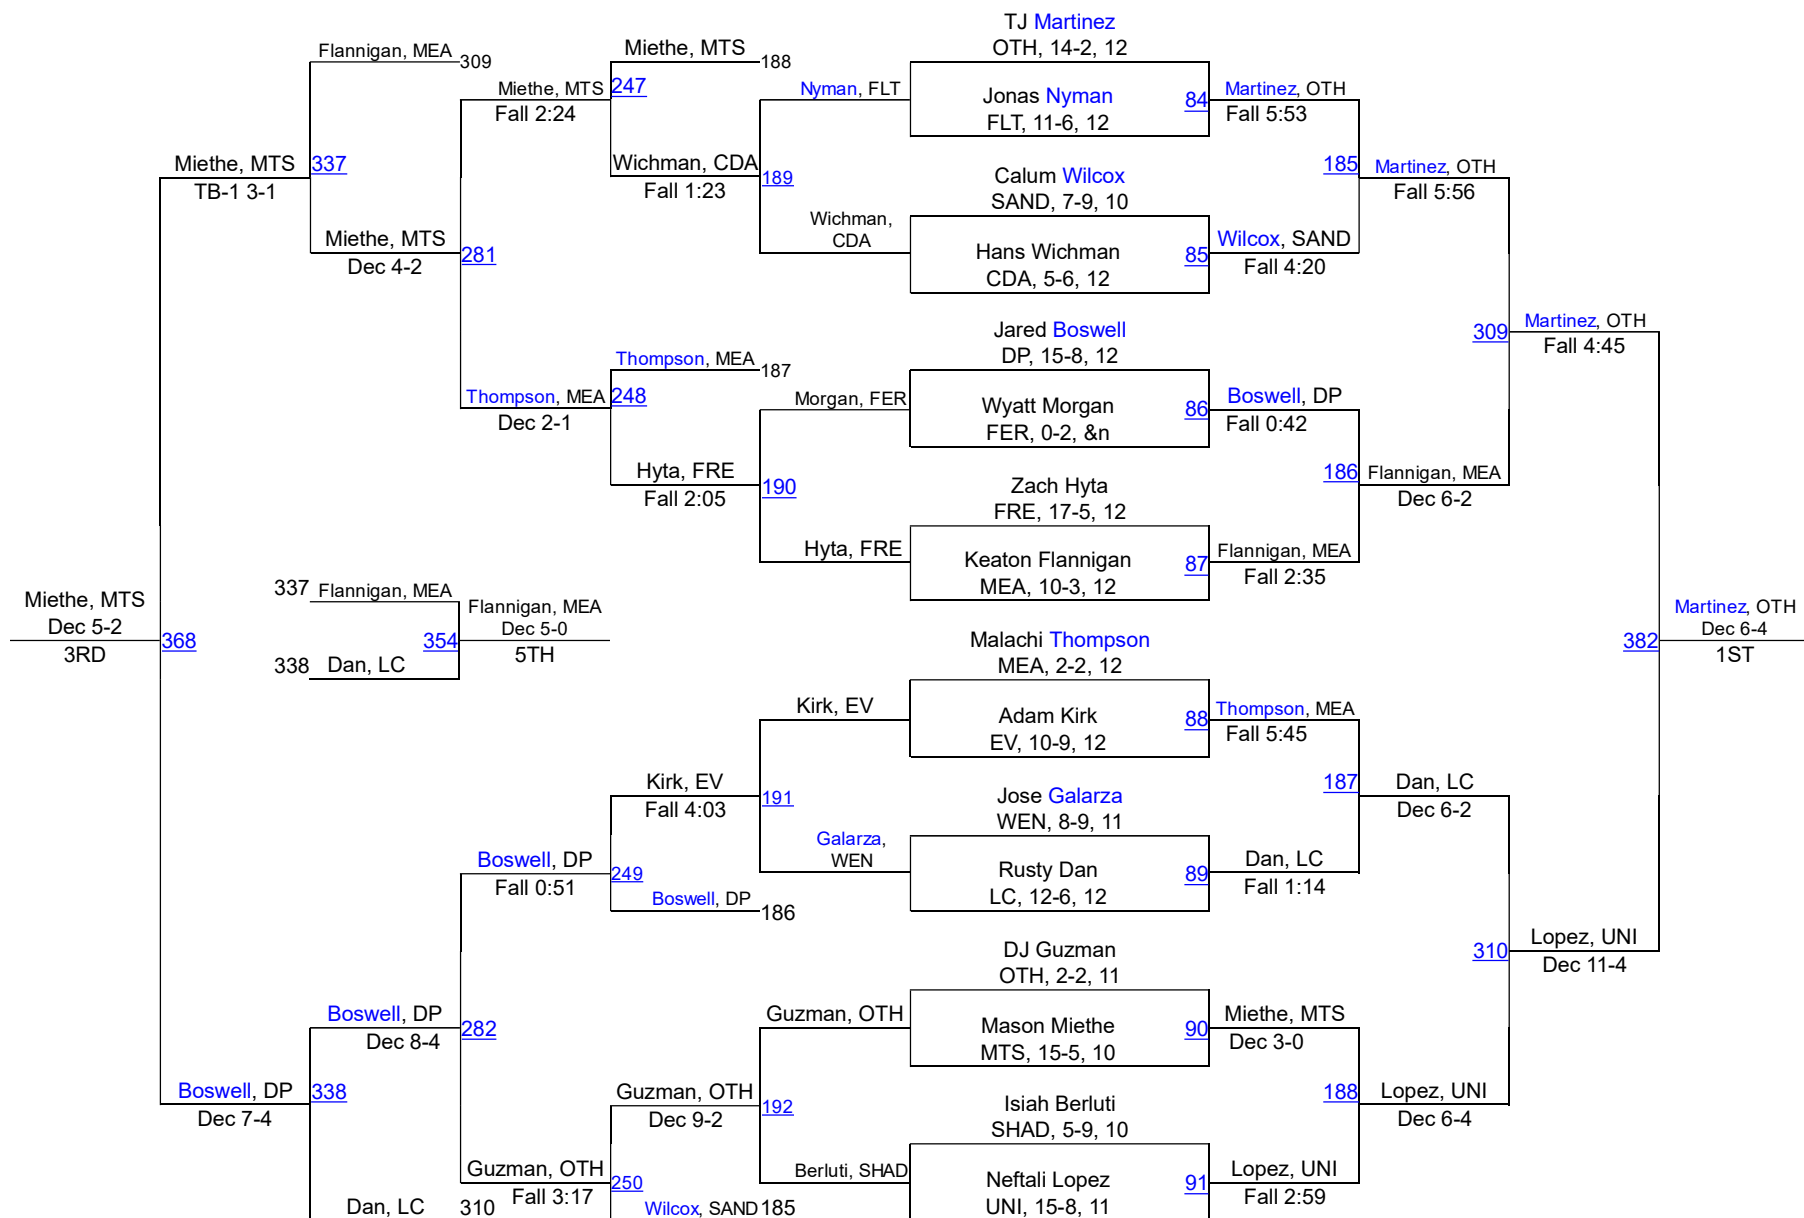

Pacific Northwest Classic 2017

195