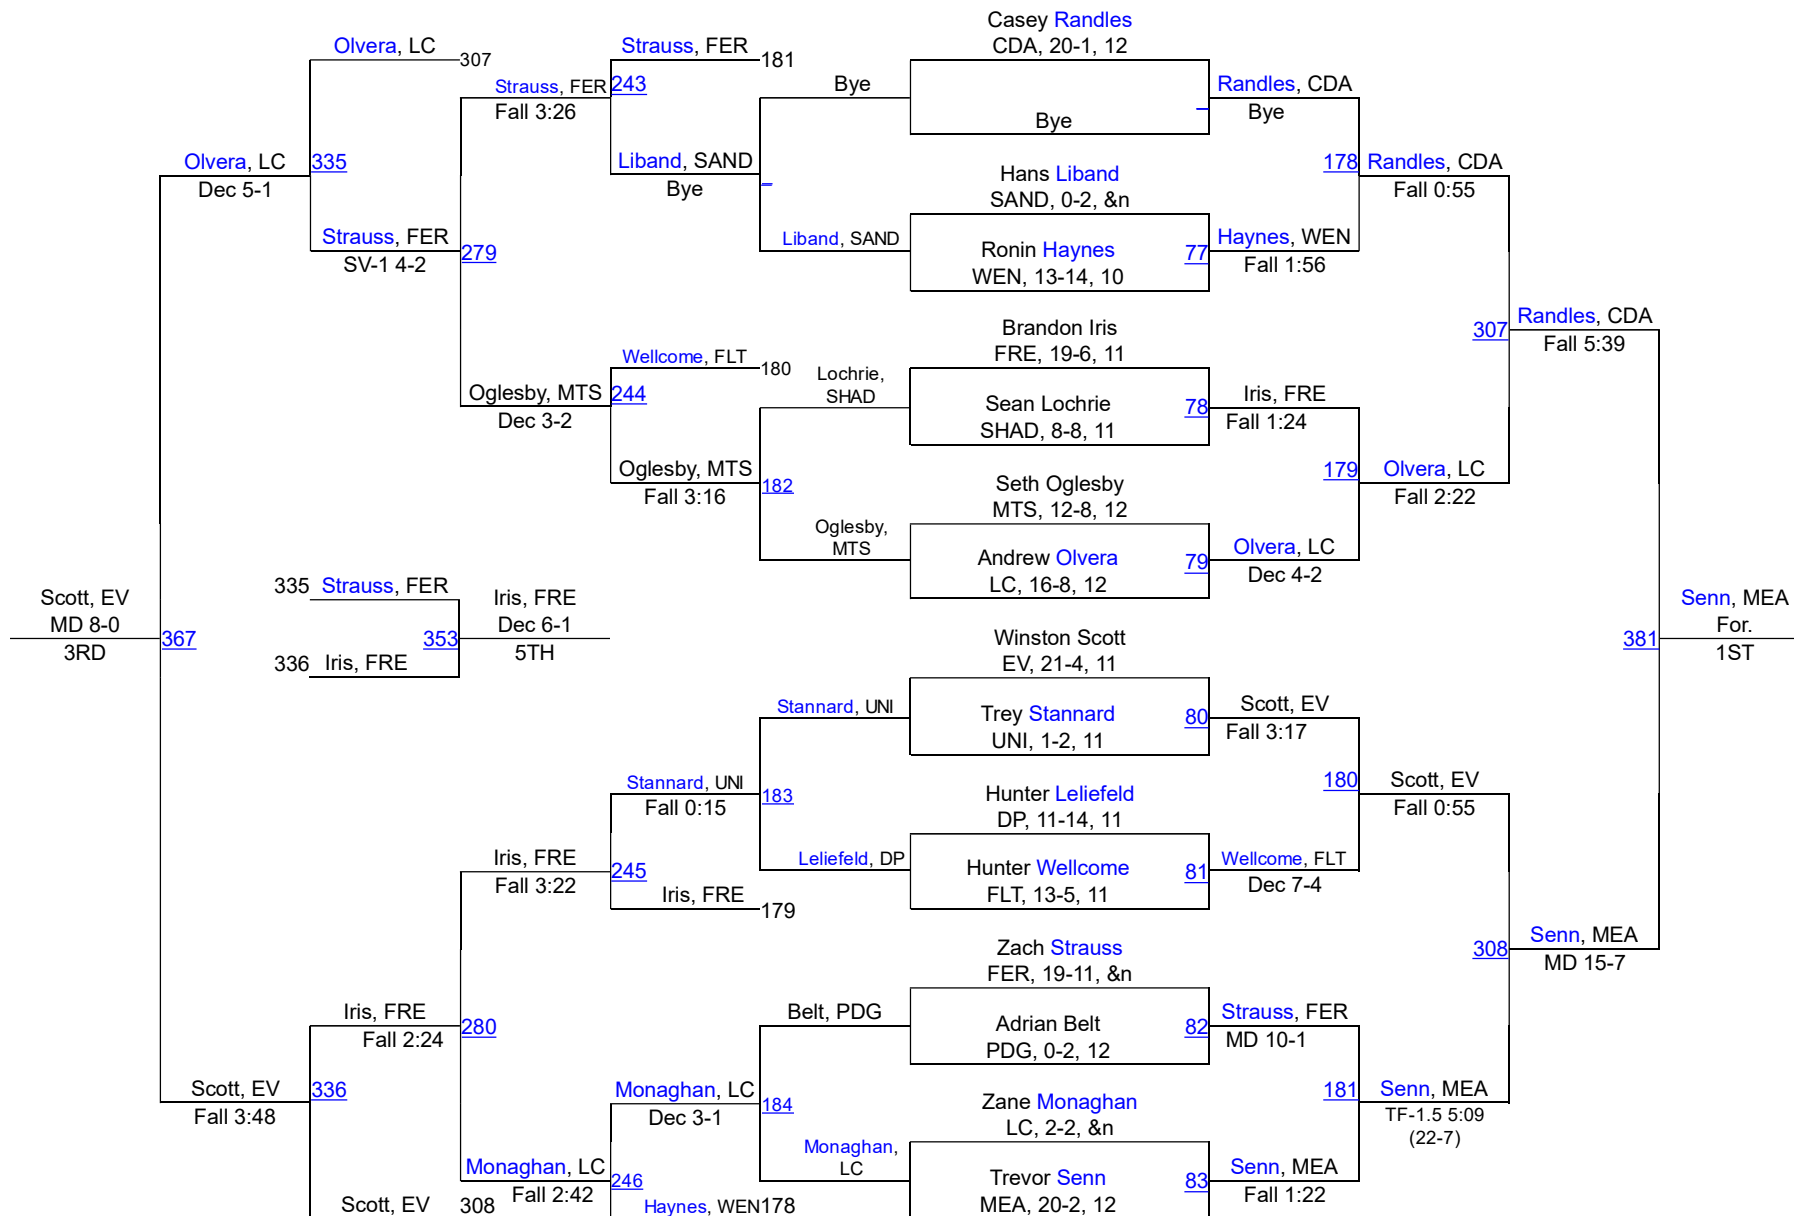

Pacific Northwest Classic 2017

182