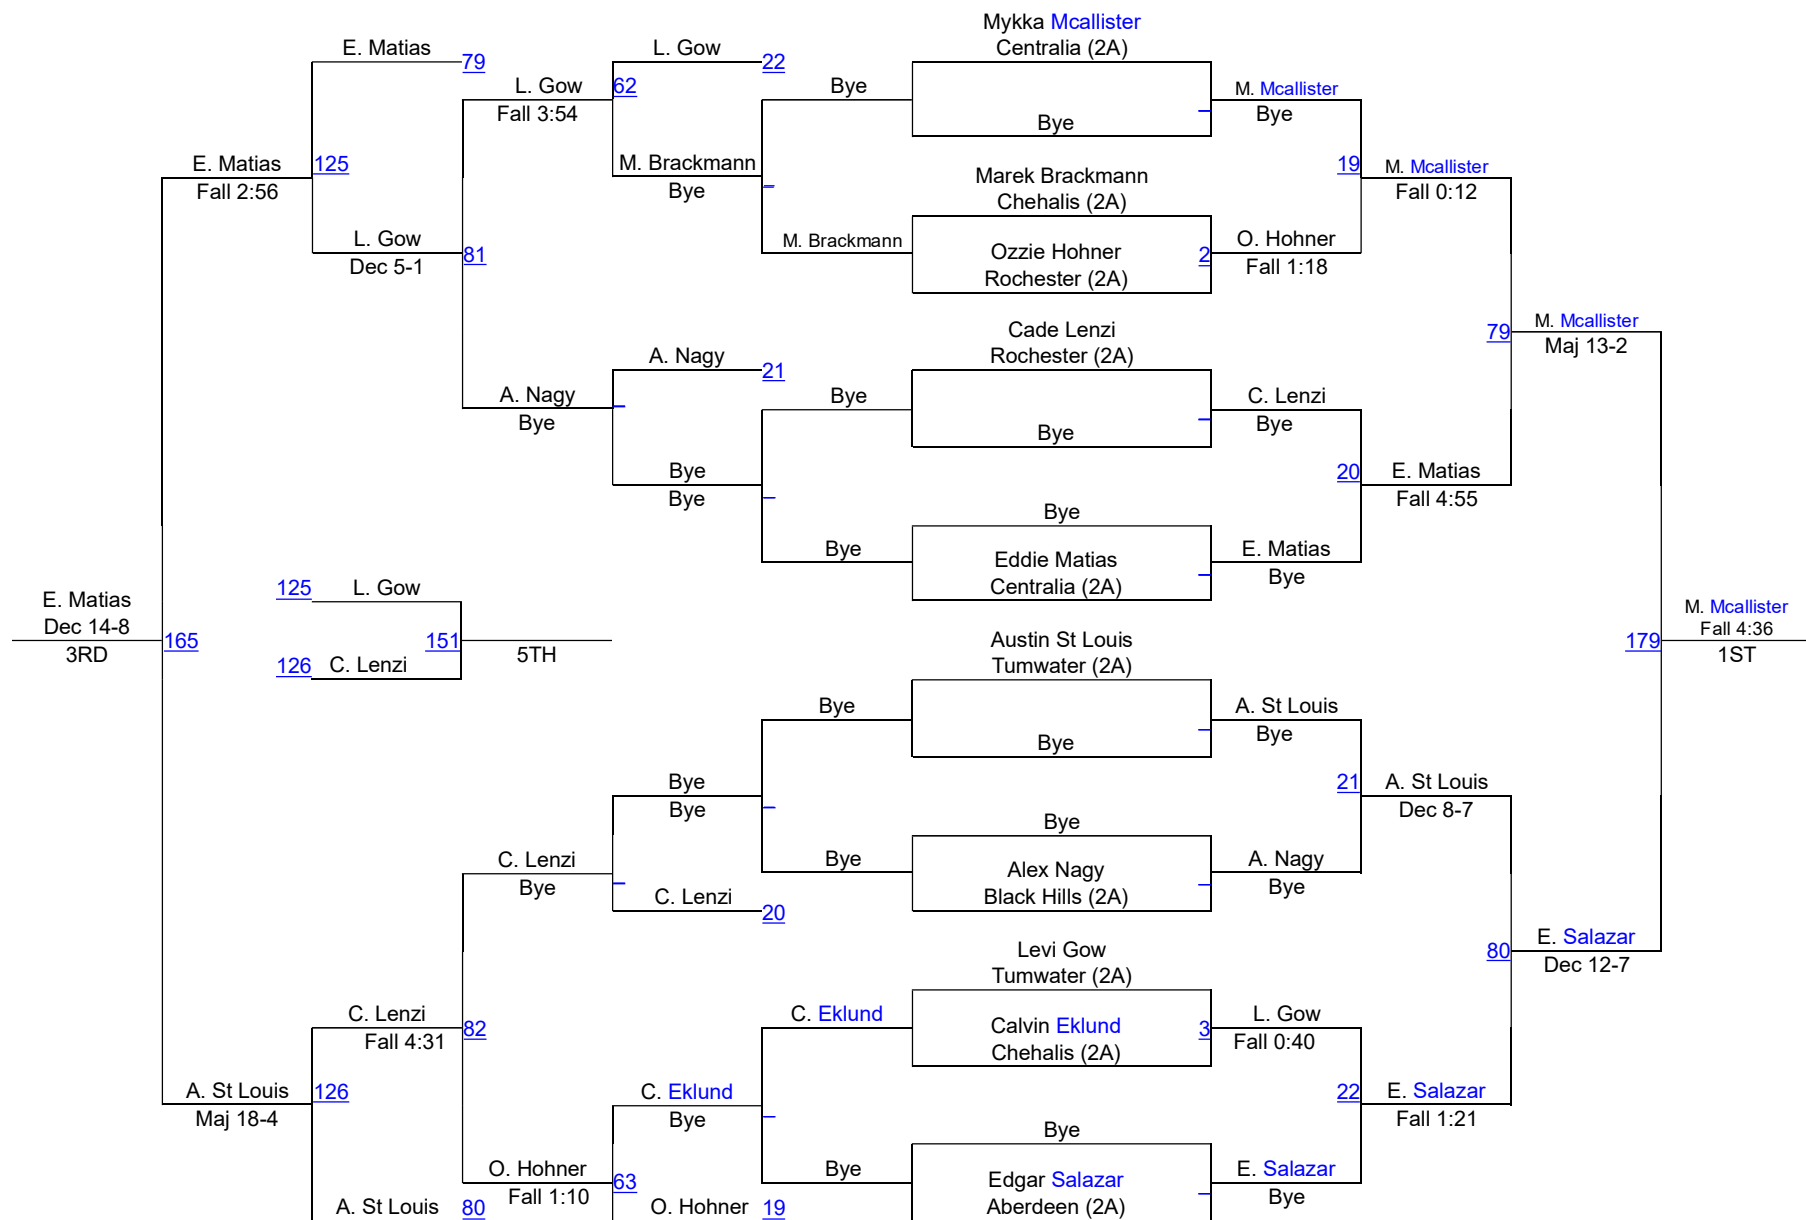

WIAA Dist.4 North 2A,1A,2B,Girls Sub-Reg

2A Boys 106

WIAA Dist.4 North 2A,1A,2B,Girls Sub-Reg

2A Boys 113

WIAA Dist.4 North 2A,1A,2B,Girls Sub-Reg

2A Boys 120

WIAA Dist.4 North 2A,1A,2B,Girls Sub-Reg

2A Boys 126