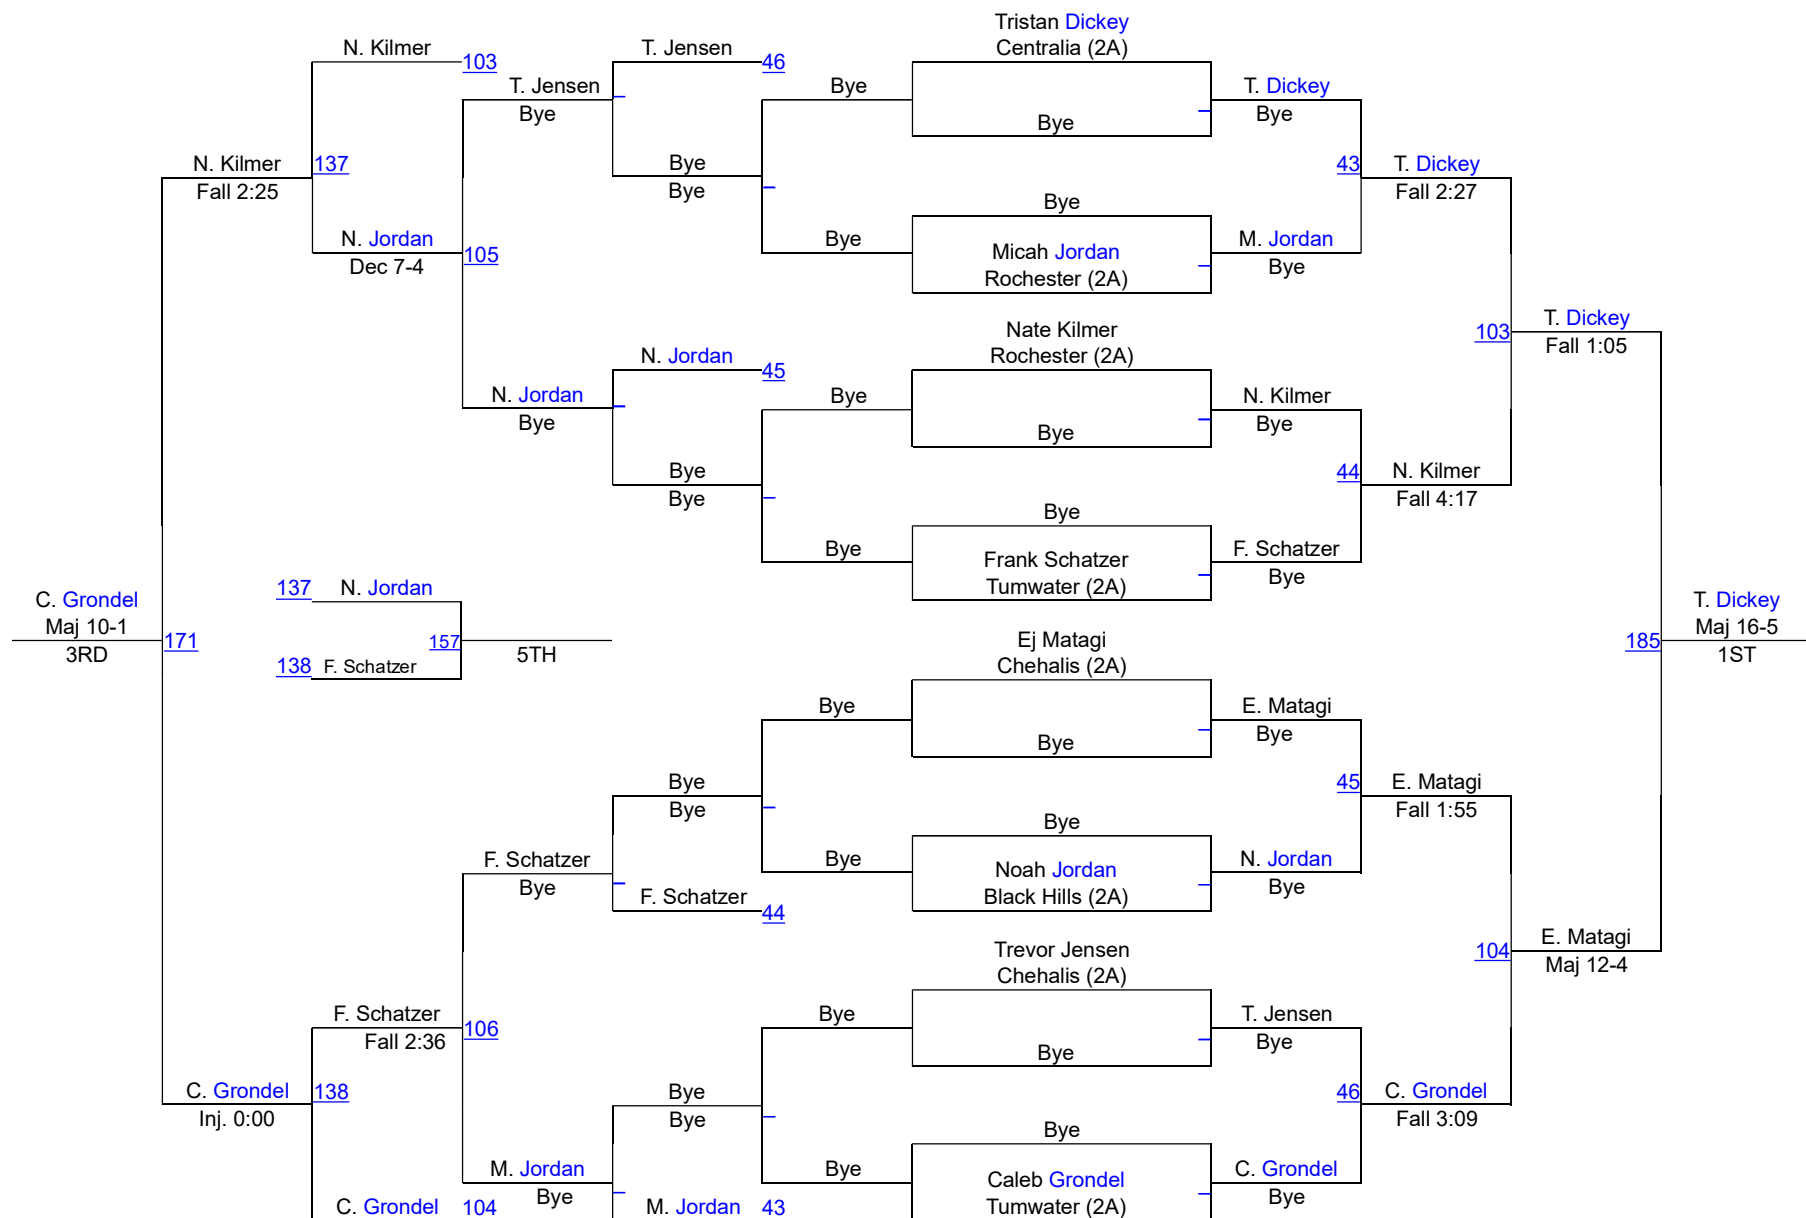

WIAA Dist.4 North 2A,1A,2B,Girls Sub-Reg

2A Boys 132

WIAA Dist.4 North 2A,1A,2B,Girls Sub-Reg

2A Boys 145

WIAA Dist.4 North 2A,1A,2B,Girls Sub-Reg

2A Boys 160

WIAA Dist.4 North 2A,1A,2B,Girls Sub-Reg

2A Boys 170