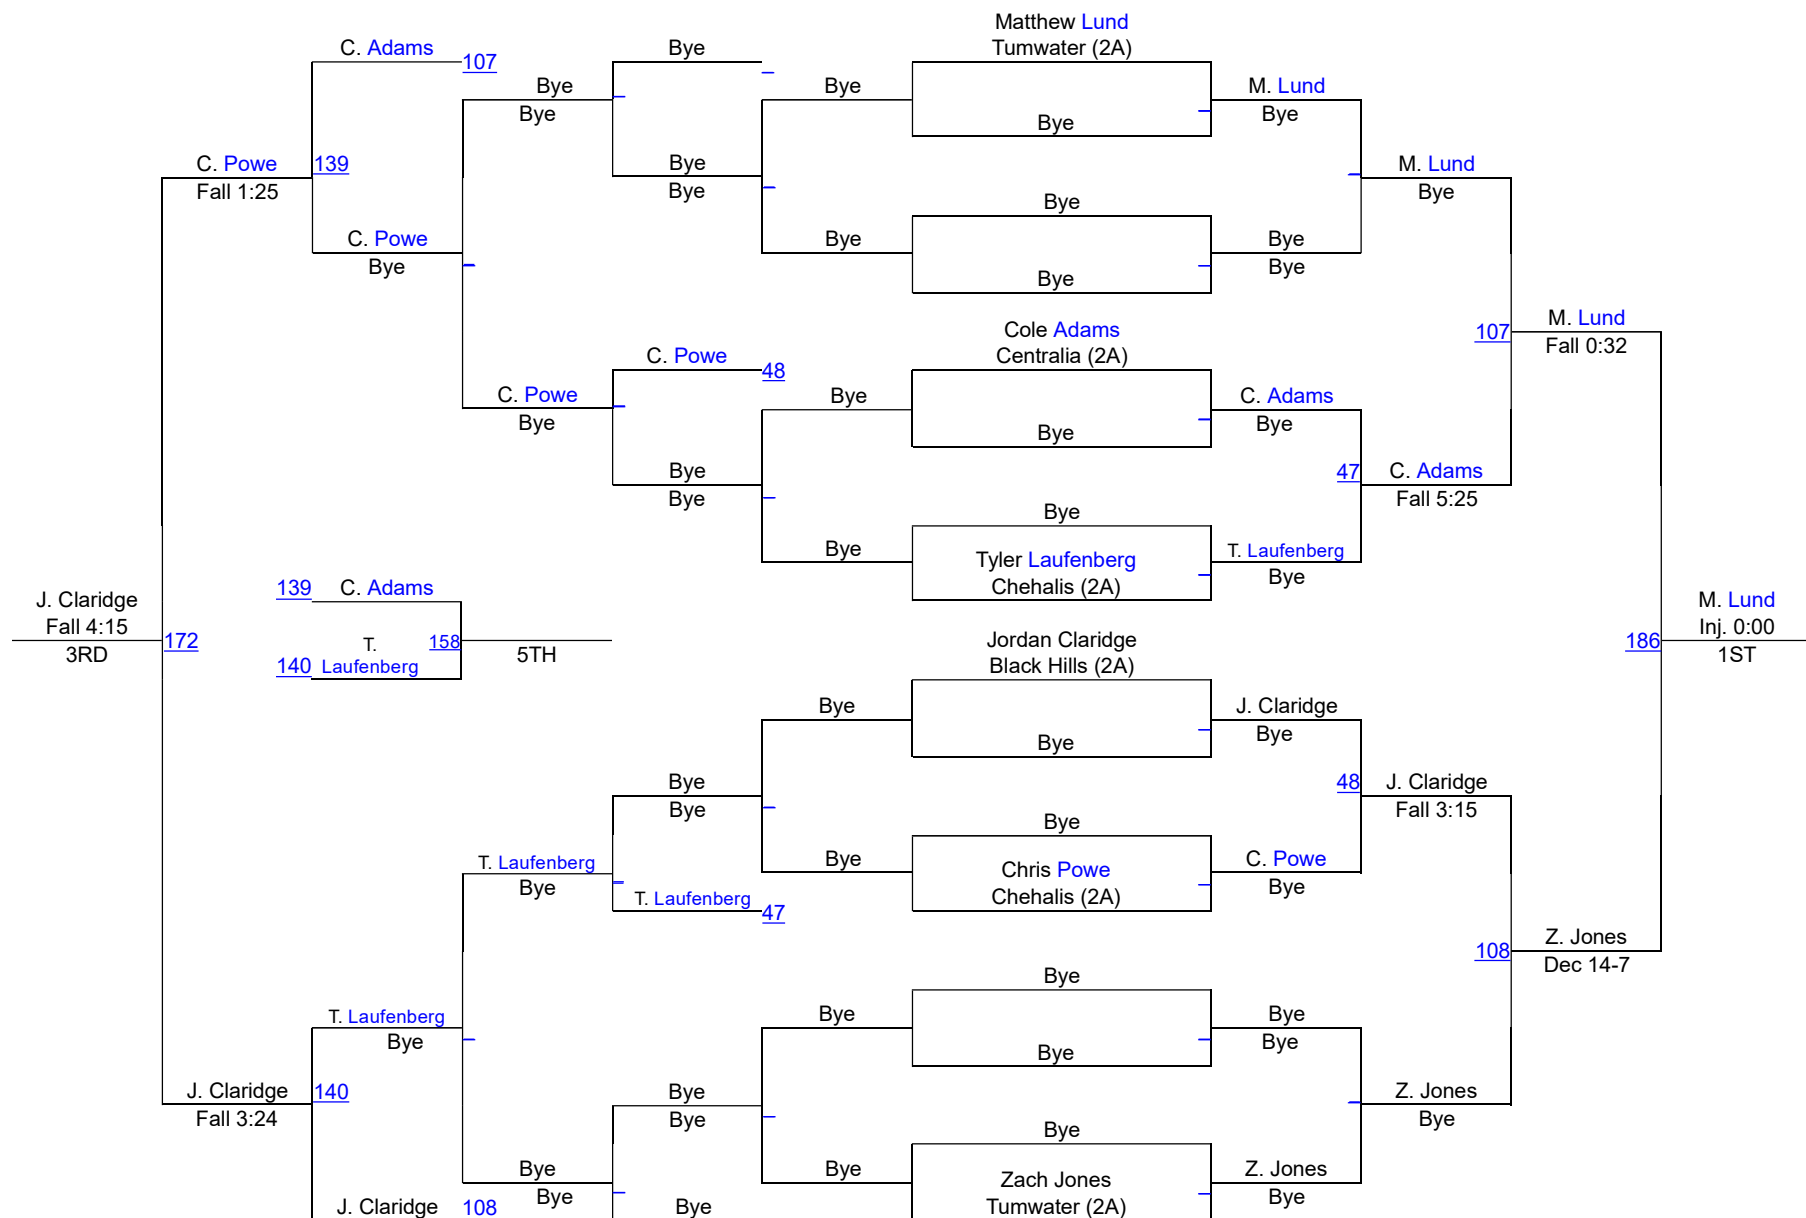

WIAA Dist.4 North 2A,1A,2B,Girls Sub-Reg

2A Boys 132

WIAA Dist.4 North 2A,1A,2B,Girls Sub-Reg

2A Boys 145

WIAA Dist.4 North 2A,1A,2B,Girls Sub-Reg

2A Boys 160

WIAA Dist.4 North 2A,1A,2B,Girls Sub-Reg

2A Boys 170