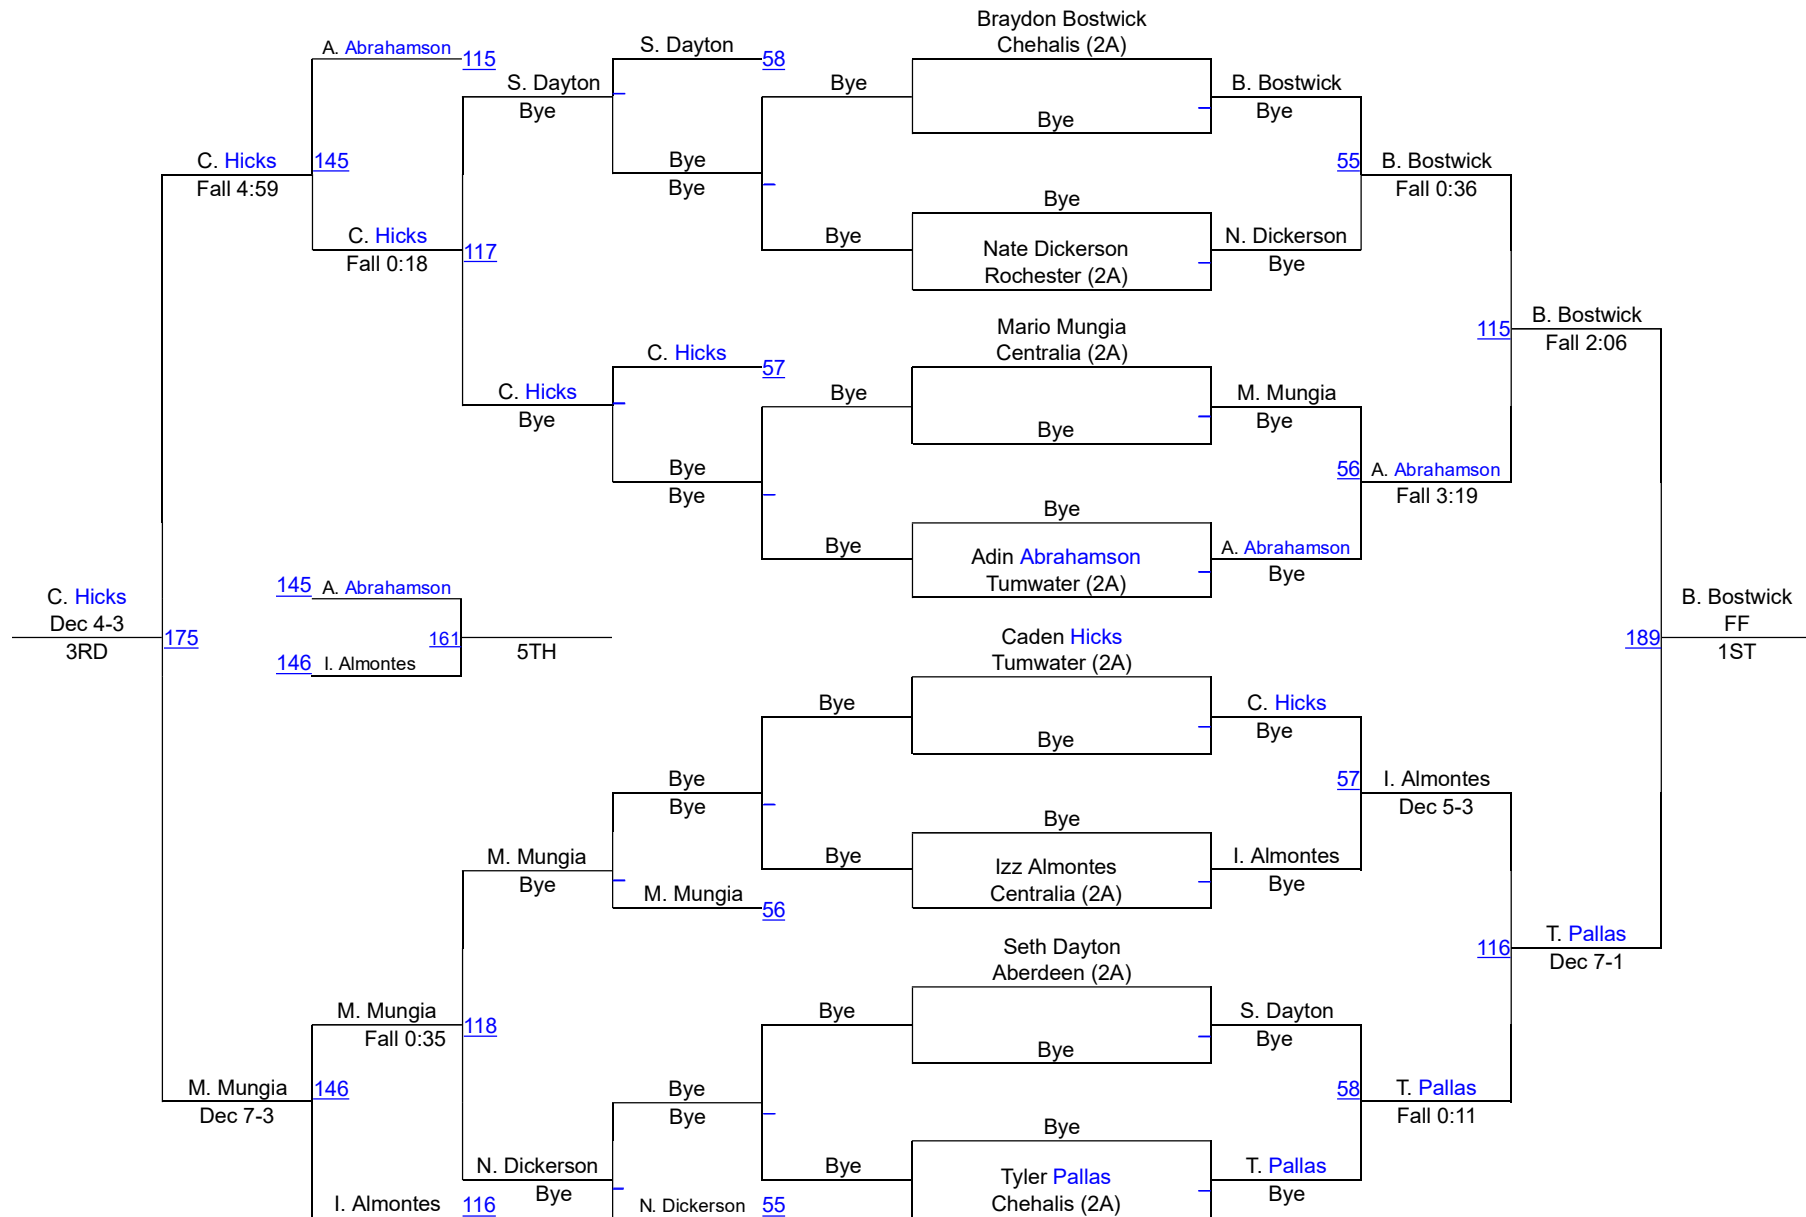

WIAA Dist.4 North 2A,1A,2B,Girls Sub-Reg

2A Boys 182

WIAA Dist.4 North 2A,1A,2B,Girls Sub-Reg

2A Boys 195

WIAA Dist.4 North 2A,1A,2B,Girls Sub-Reg

2A Boys 220

WIAA Dist.4 North 2A,1A,2B,Girls Sub-Reg

2A Boys 285