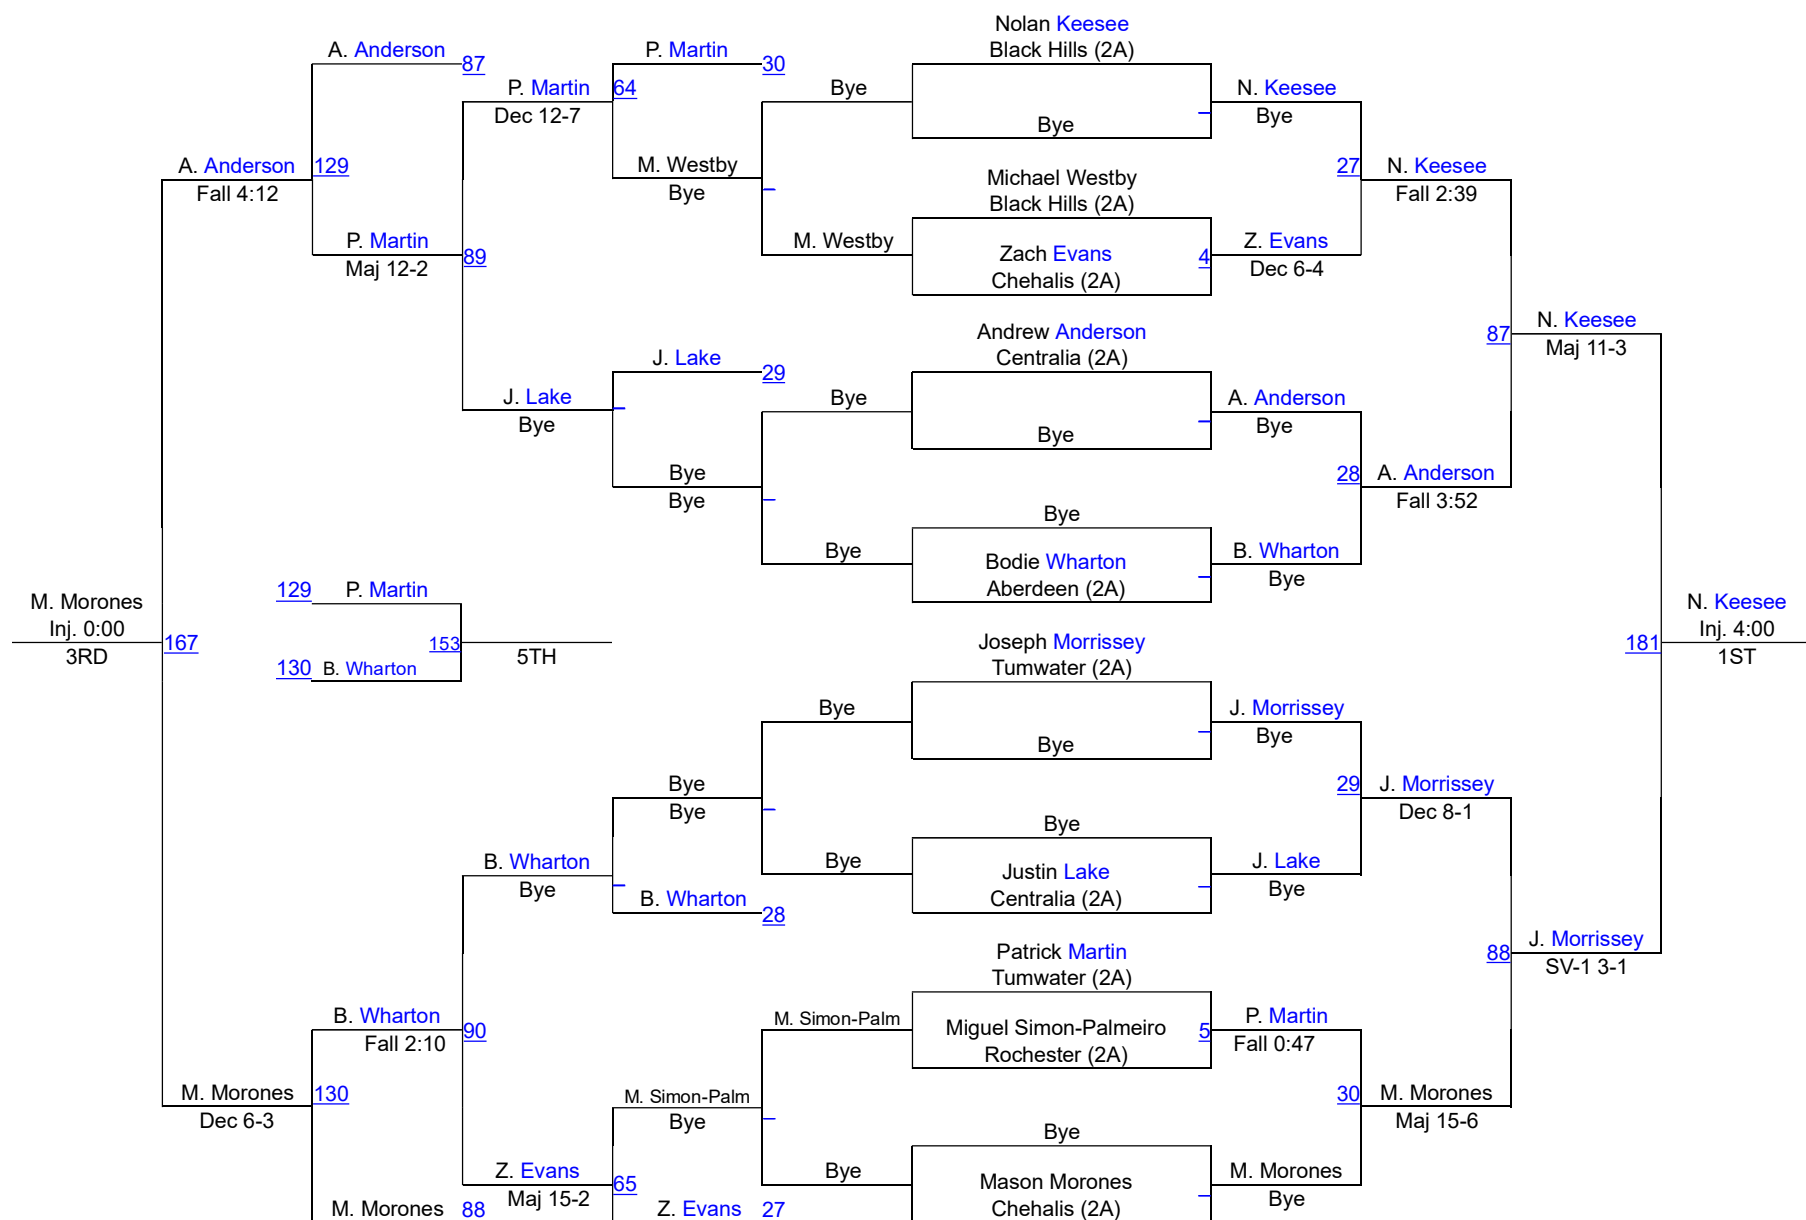

WIAA Dist.4 North 2A,1A,2B,Girls Sub-Reg

2A Boys 132