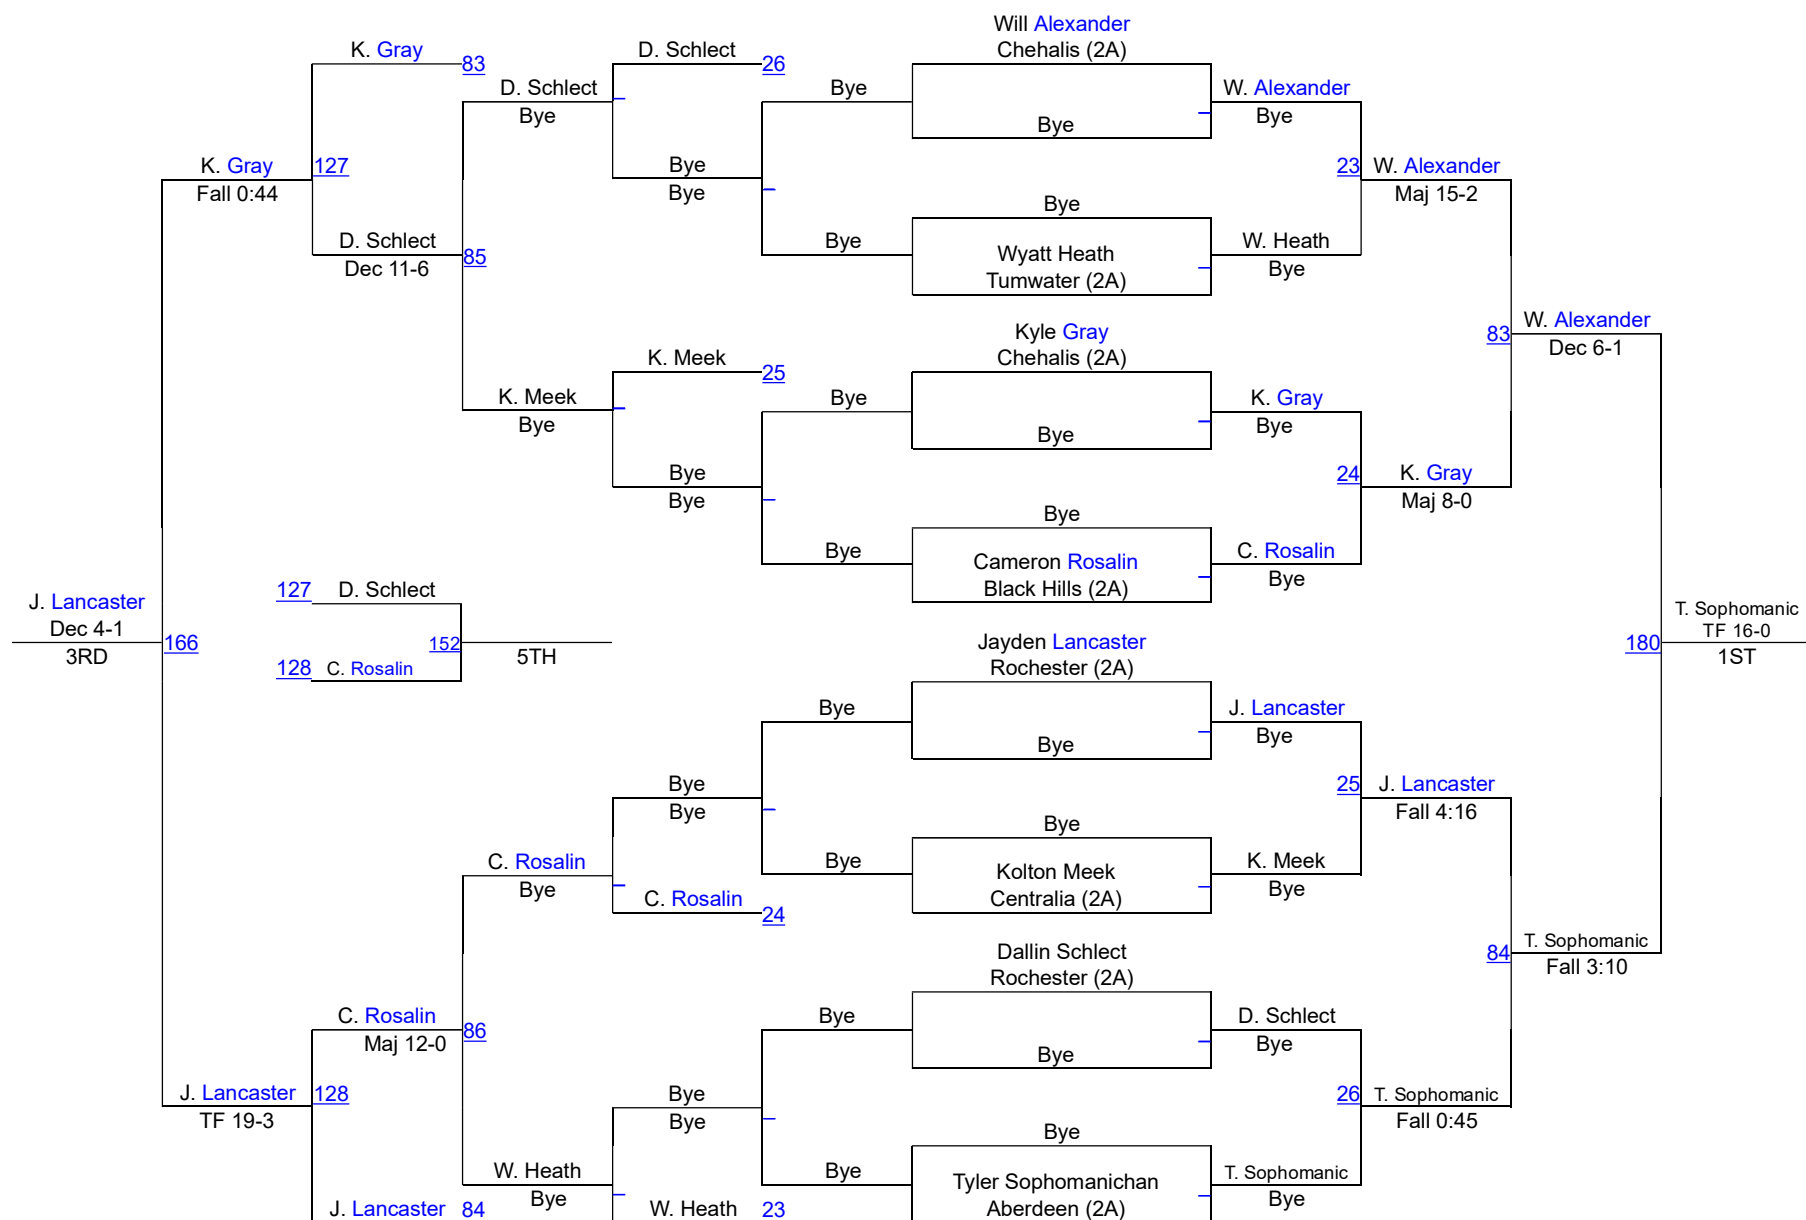

WIAA Dist.4 North 2A,1A,2B,Girls Sub-Reg

2A Boys 106

WIAA Dist.4 North 2A,1A,2B,Girls Sub-Reg

2A Boys 113

WIAA Dist.4 North 2A,1A,2B,Girls Sub-Reg

2A Boys 120

WIAA Dist.4 North 2A,1A,2B,Girls Sub-Reg

2A Boys 126