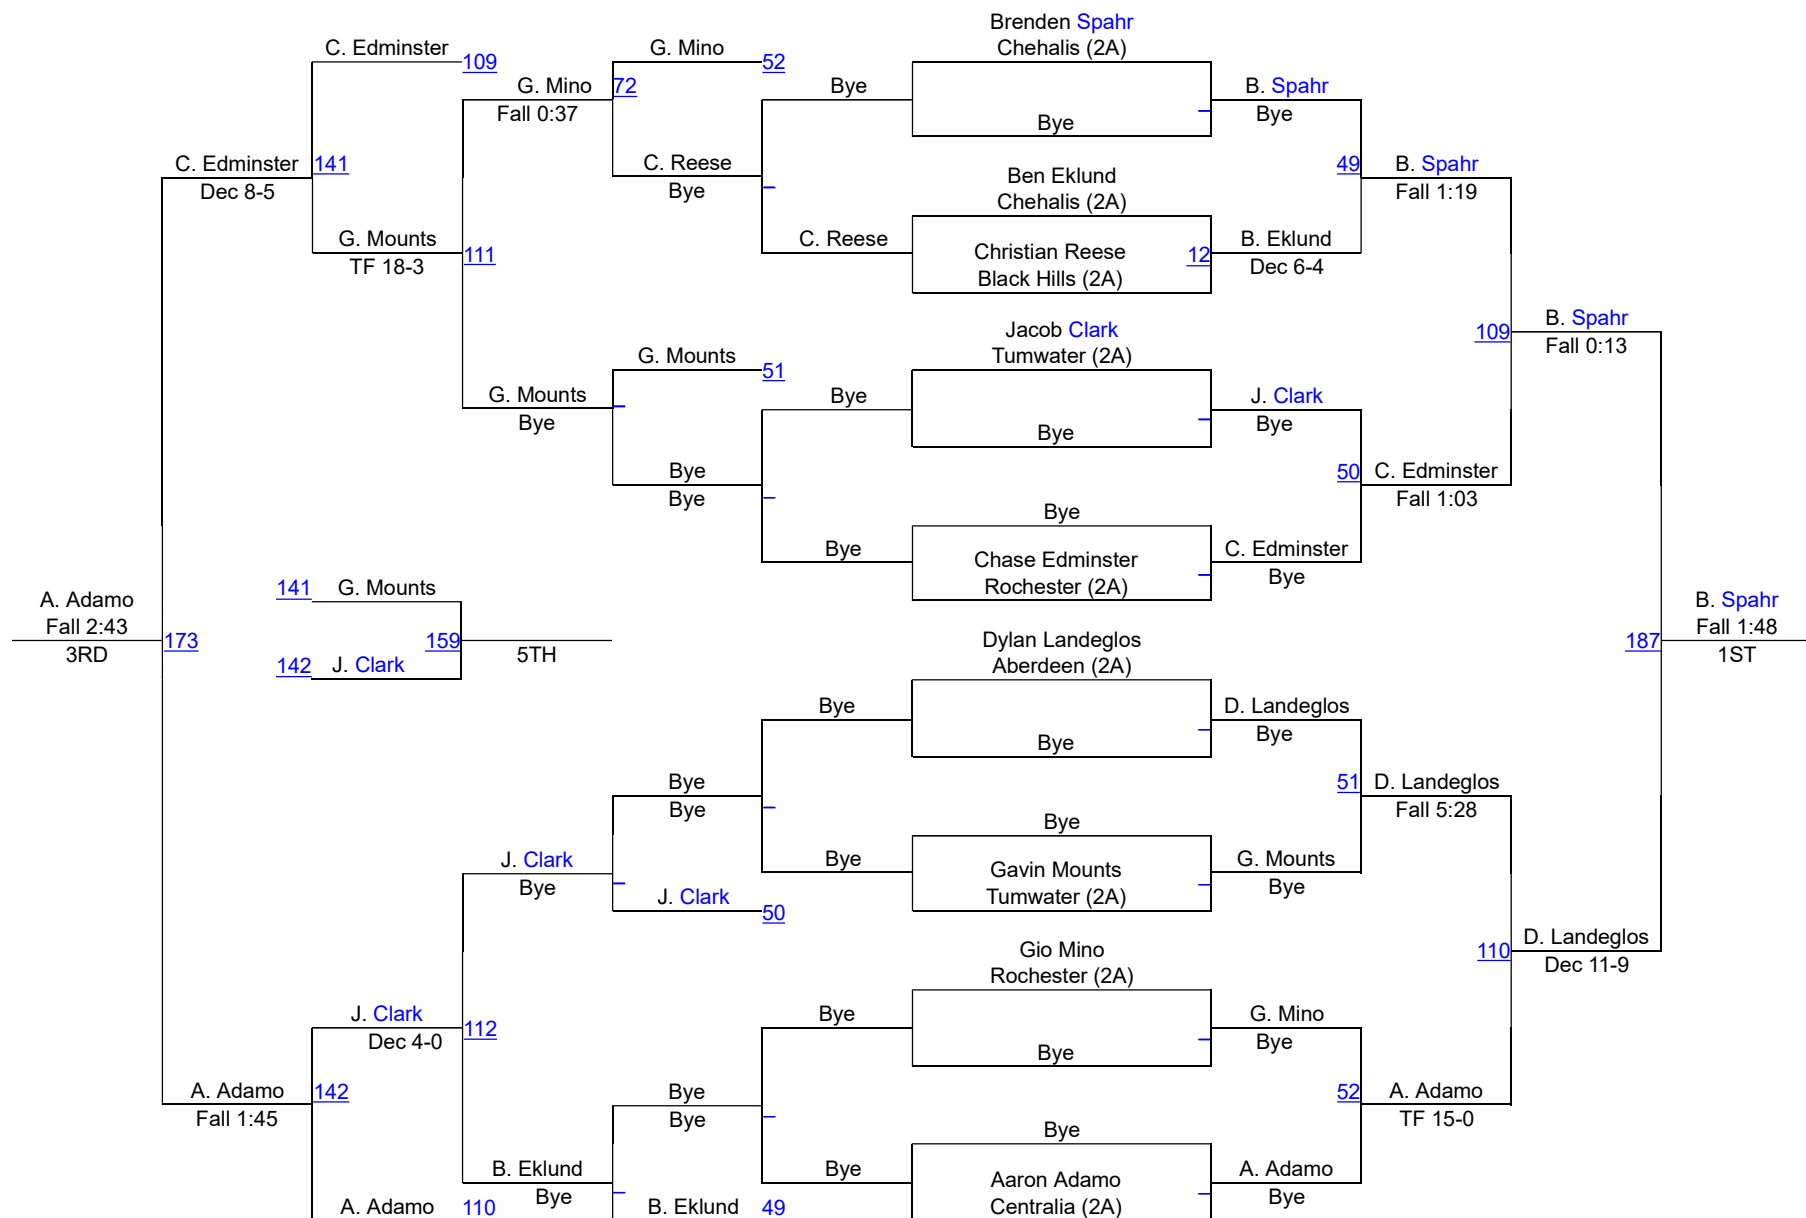

WIAA Dist.4 North 2A,1A,2B,Girls Sub-Reg

2A Boys 182