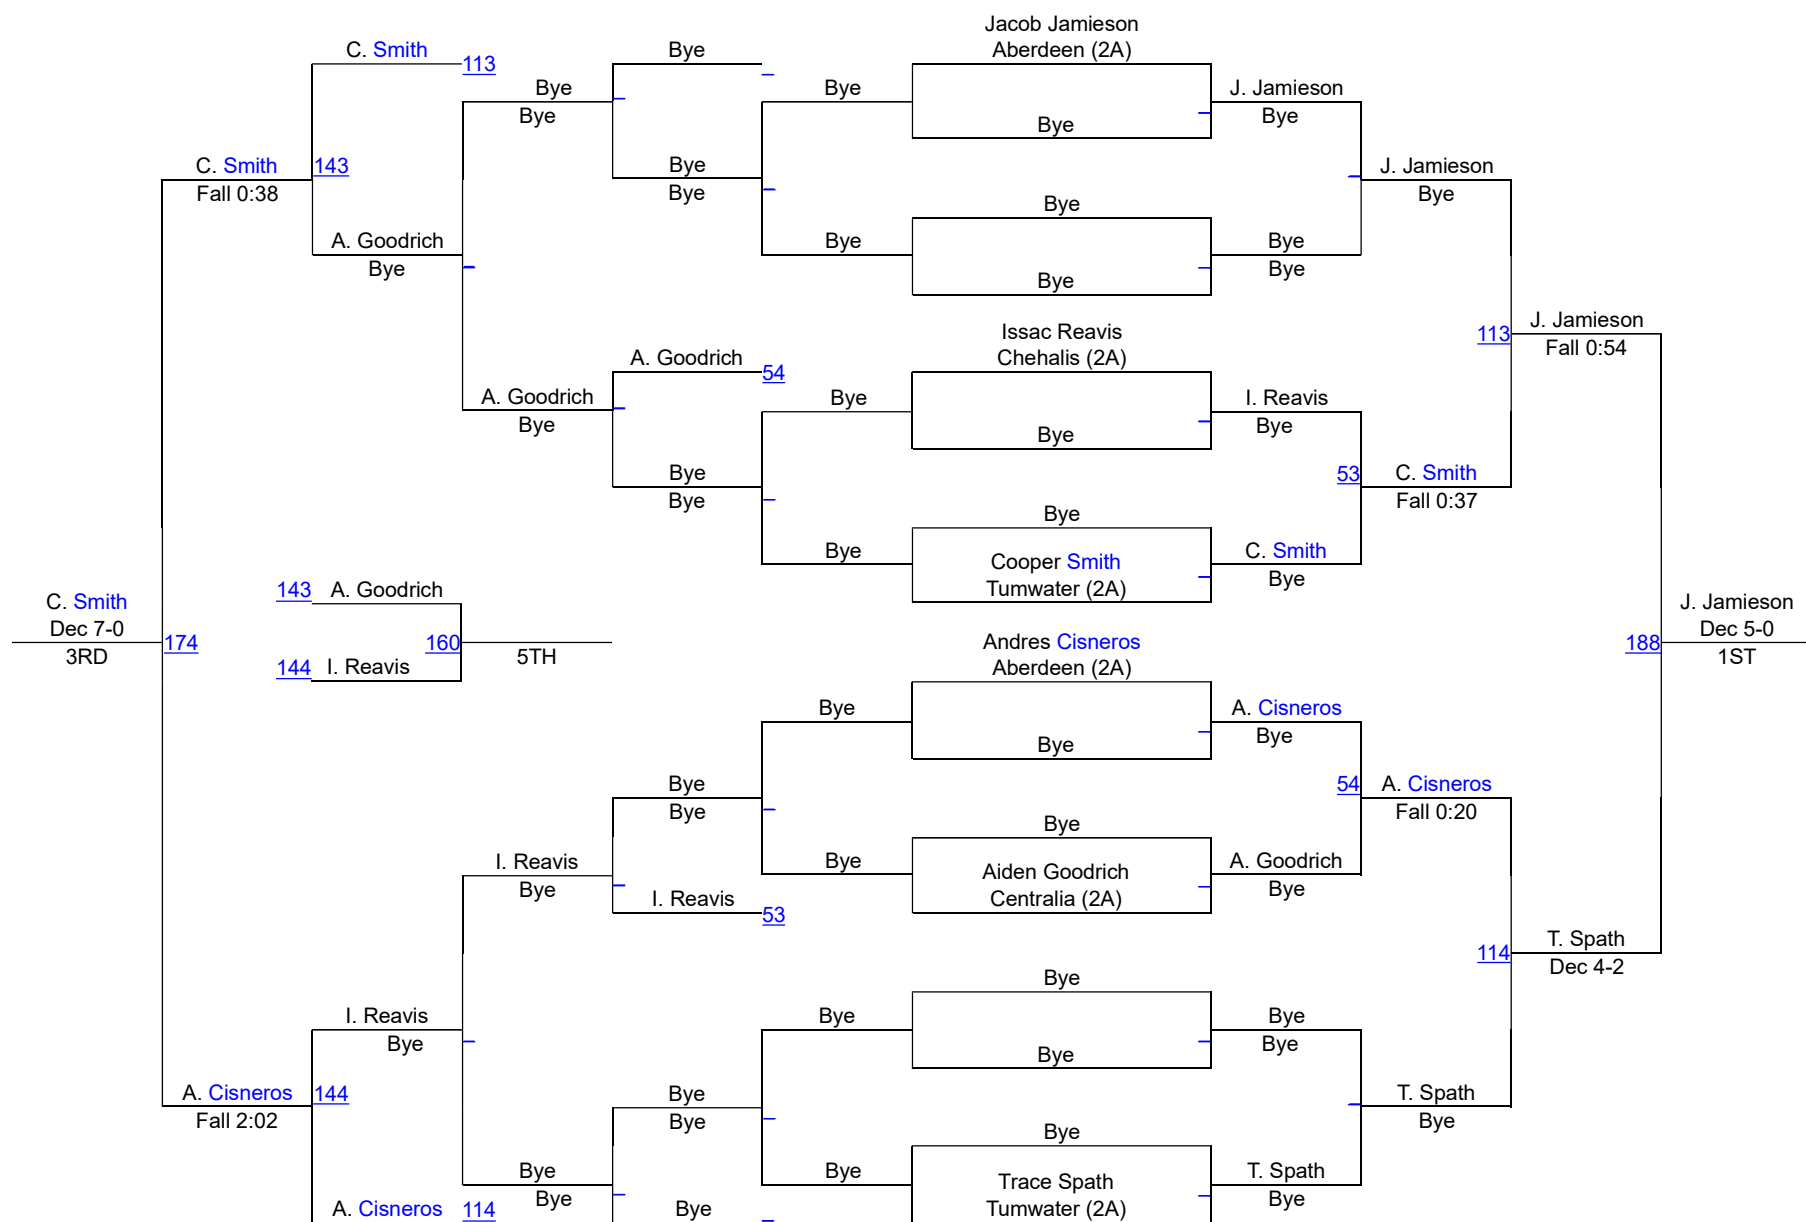

WIAA Dist.4 North 2A,1A,2B,Girls Sub-Reg

2A Boys 195