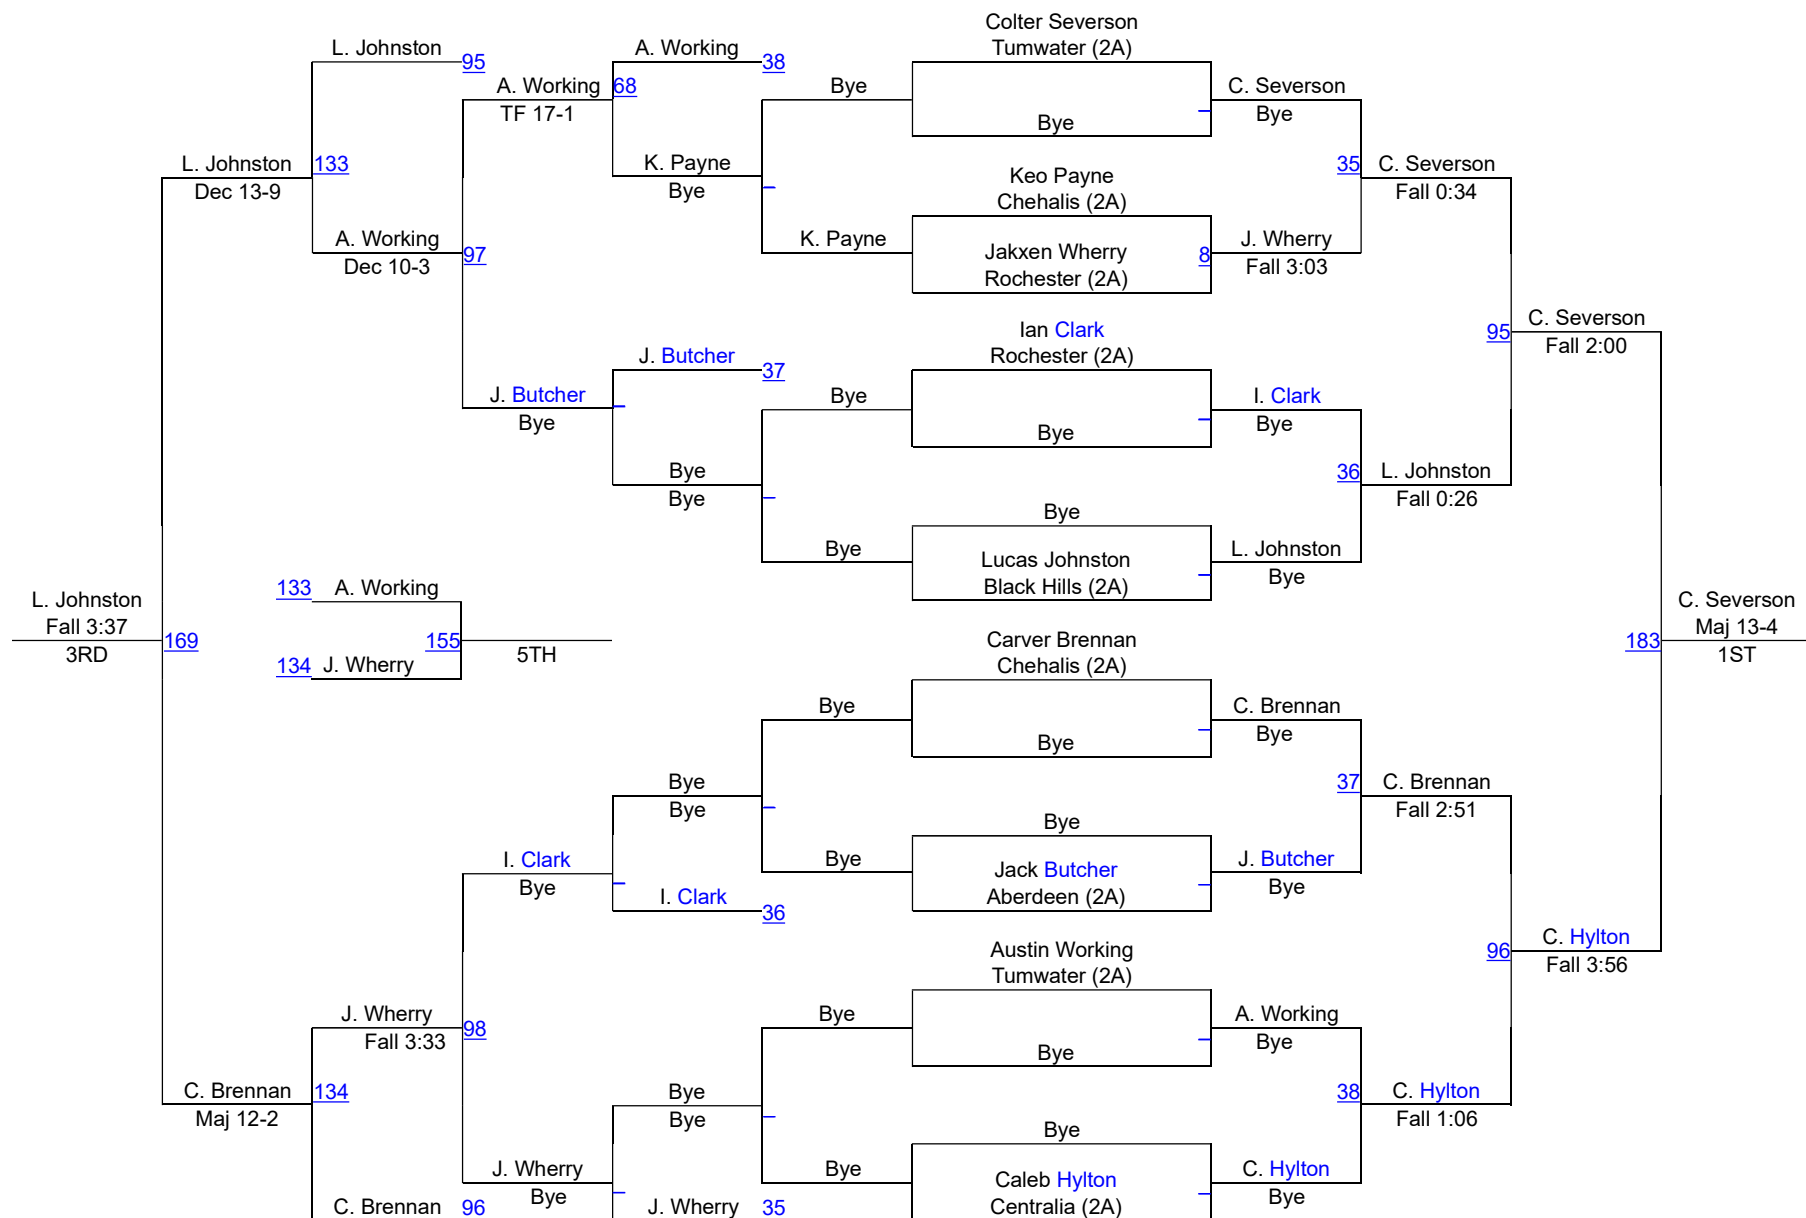

WIAA Dist.4 North 2A,1A,2B,Girls Sub-Reg

2A Boys 145