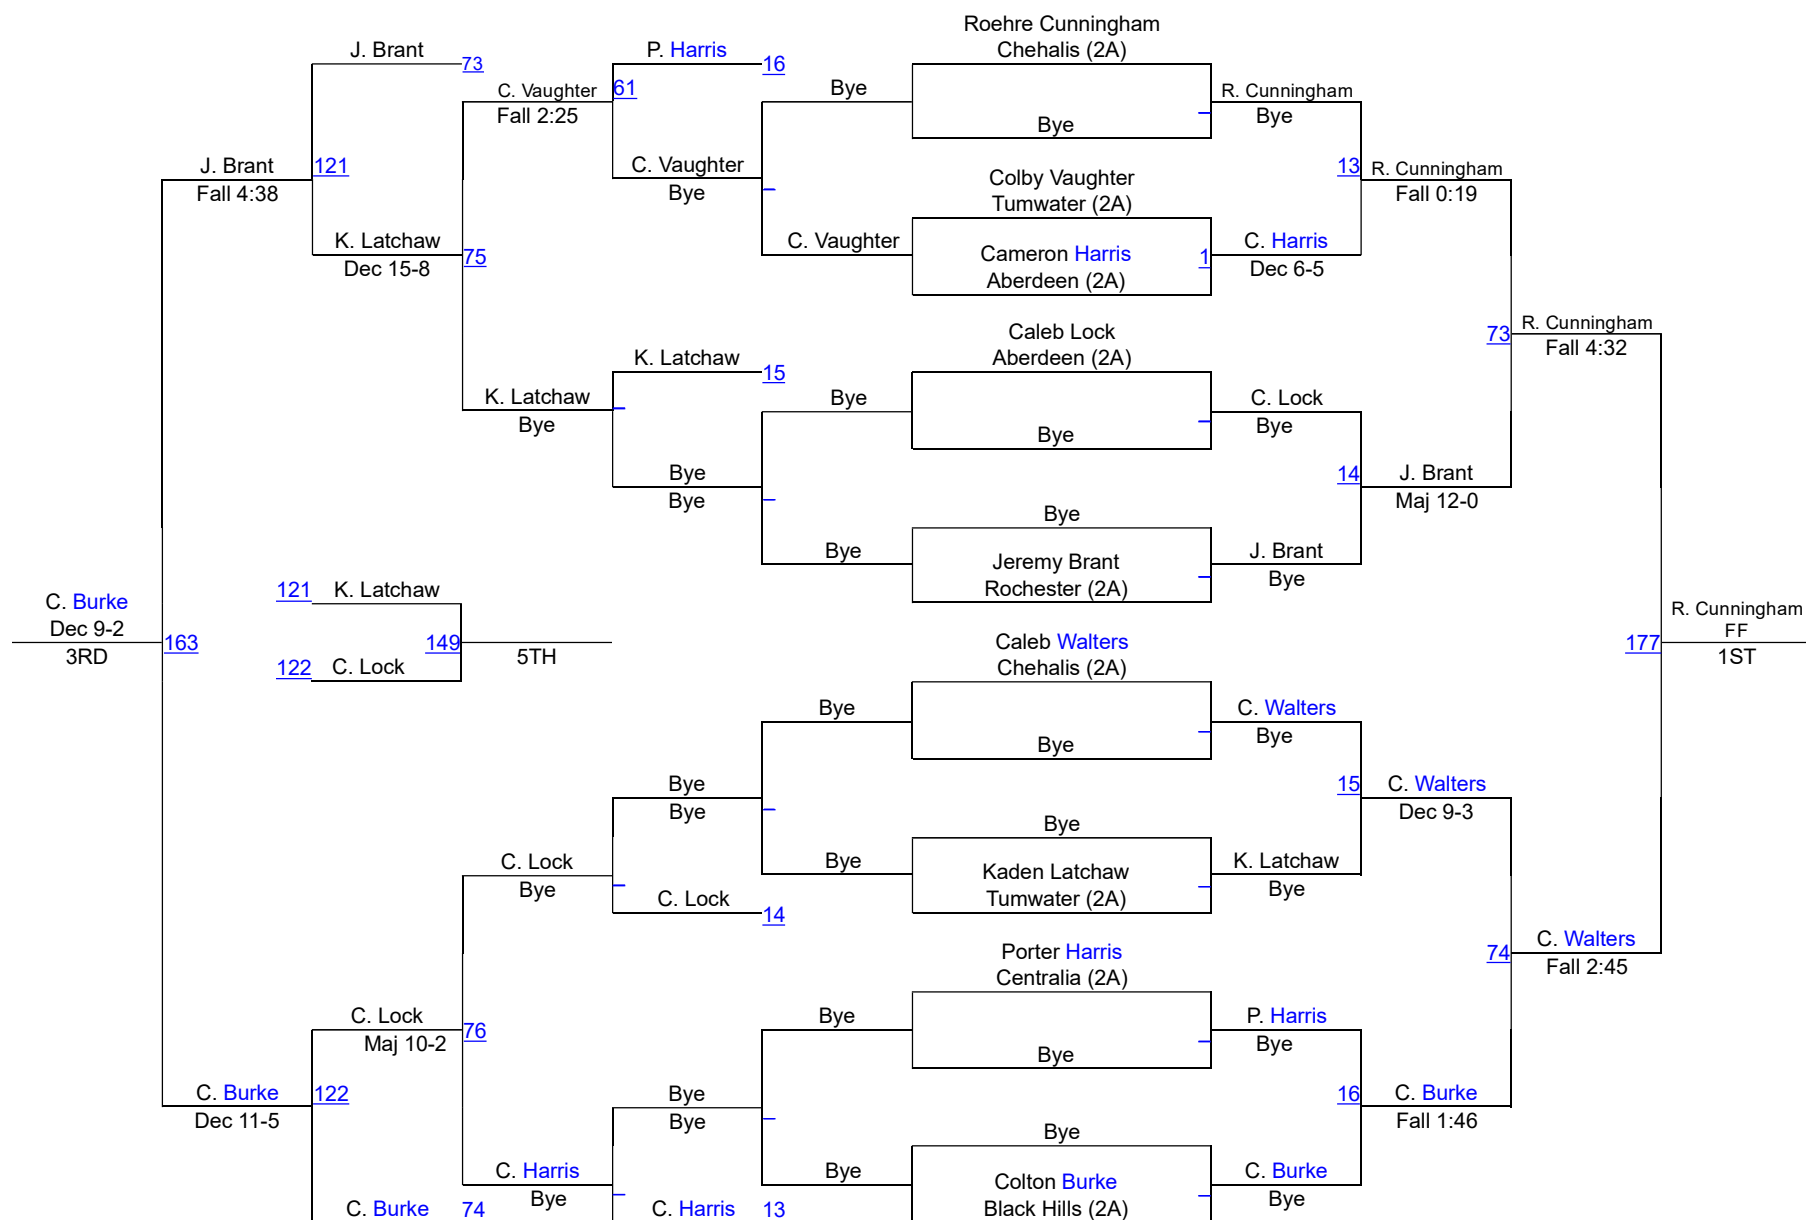

WIAA Dist.4 North 2A,1A,2B,Girls Sub-Reg

2A Boys 106

WIAA Dist.4 North 2A,1A,2B,Girls Sub-Reg

2A Boys 113

WIAA Dist.4 North 2A,1A,2B,Girls Sub-Reg

2A Boys 120

WIAA Dist.4 North 2A,1A,2B,Girls Sub-Reg

2A Boys 126