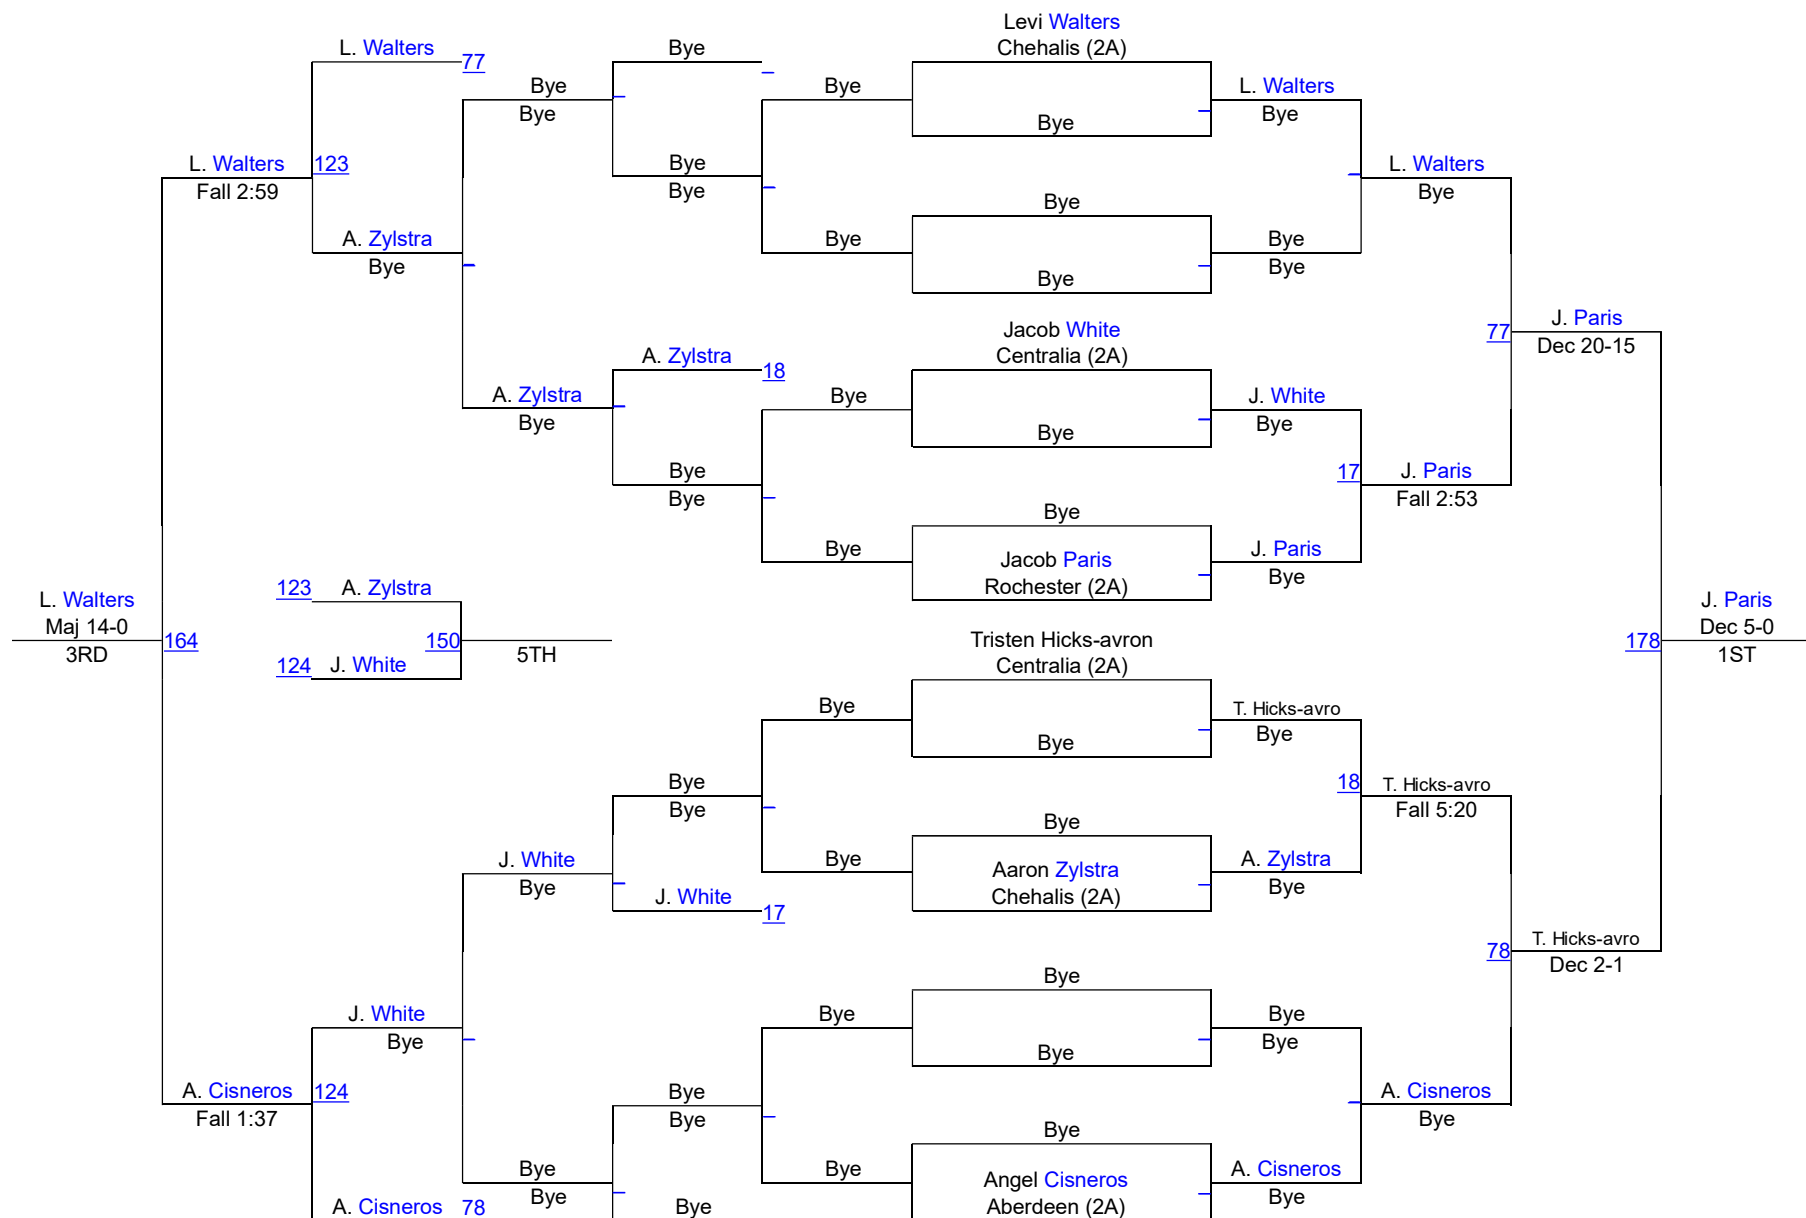

WIAA Dist.4 North 2A,1A,2B,Girls Sub-Reg

2A Boys 106

WIAA Dist.4 North 2A,1A,2B,Girls Sub-Reg

2A Boys 113

WIAA Dist.4 North 2A,1A,2B,Girls Sub-Reg

2A Boys 120

WIAA Dist.4 North 2A,1A,2B,Girls Sub-Reg

2A Boys 126