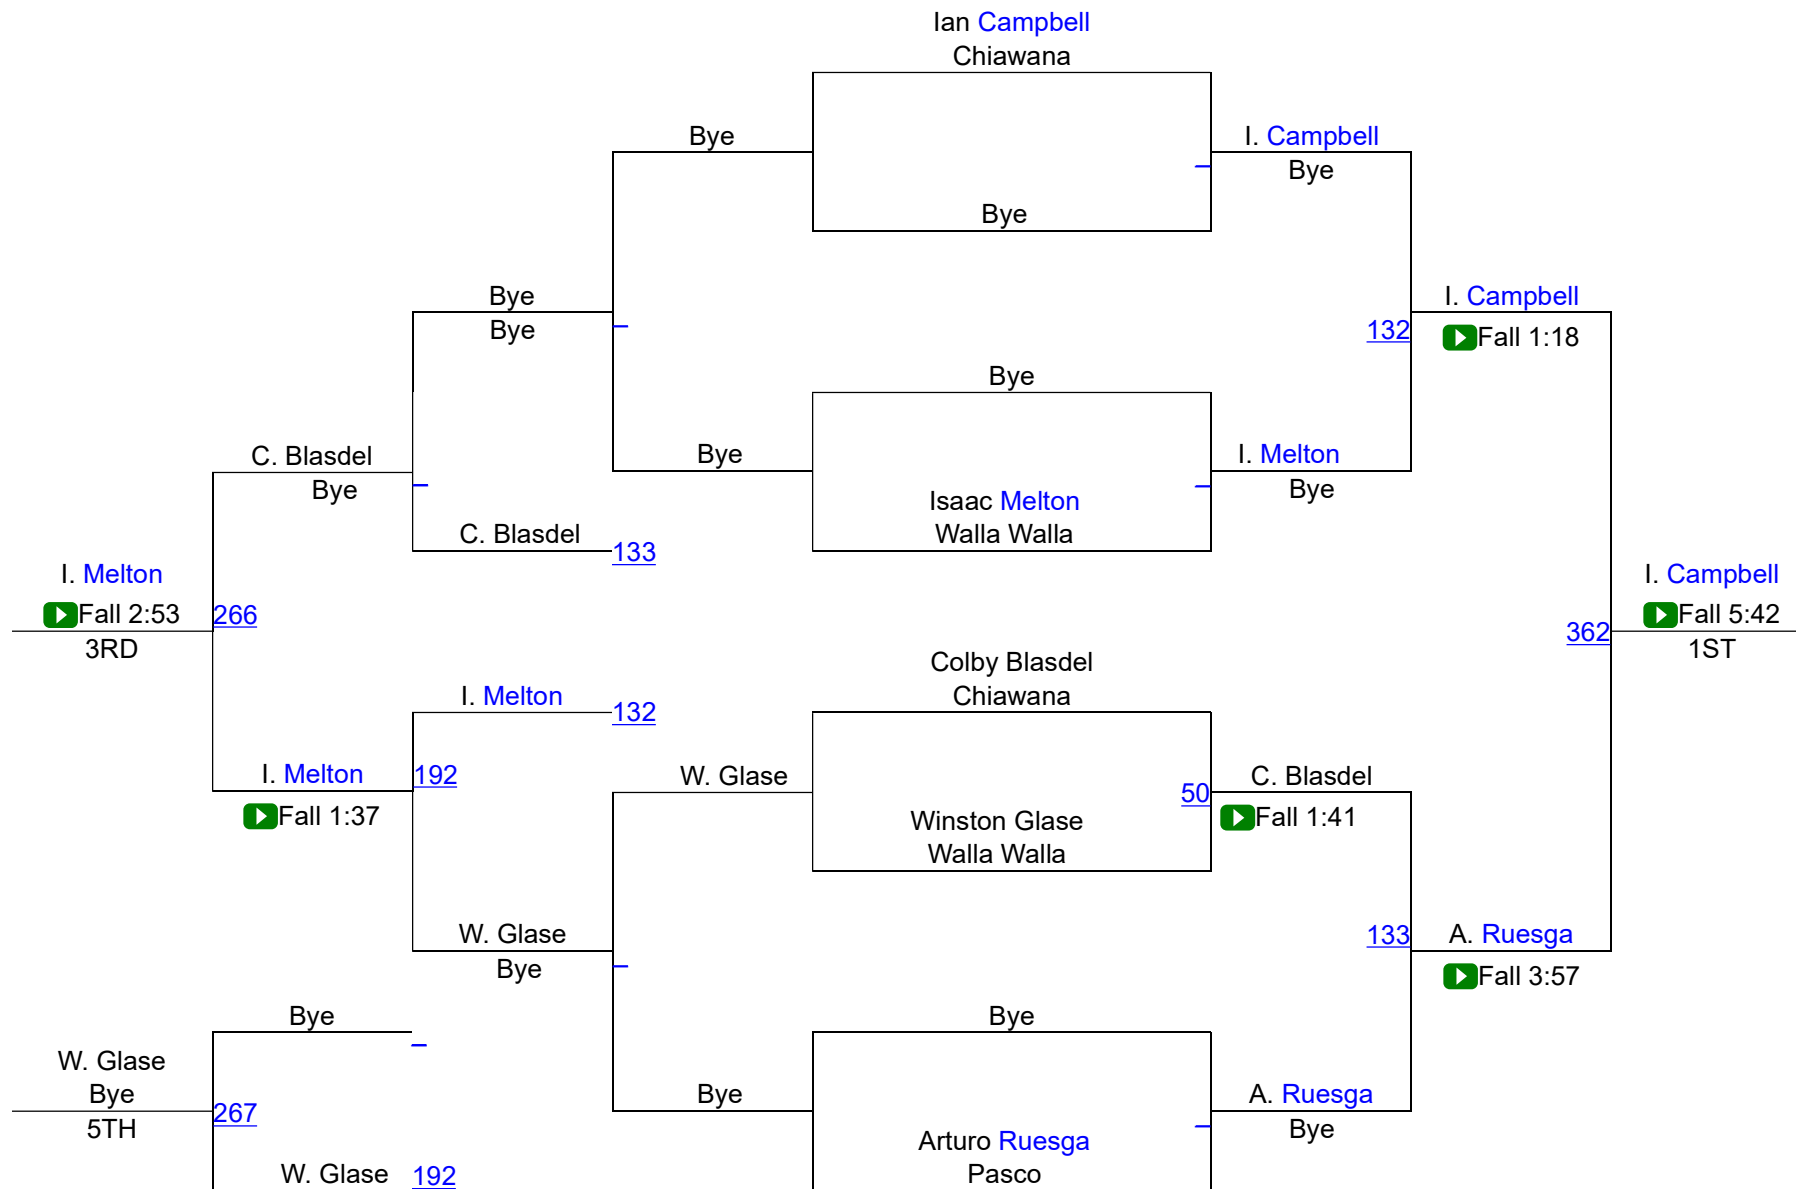

Eastern S Girls Sub-Reg. / 4A MCC Dist

MCC Districts 220