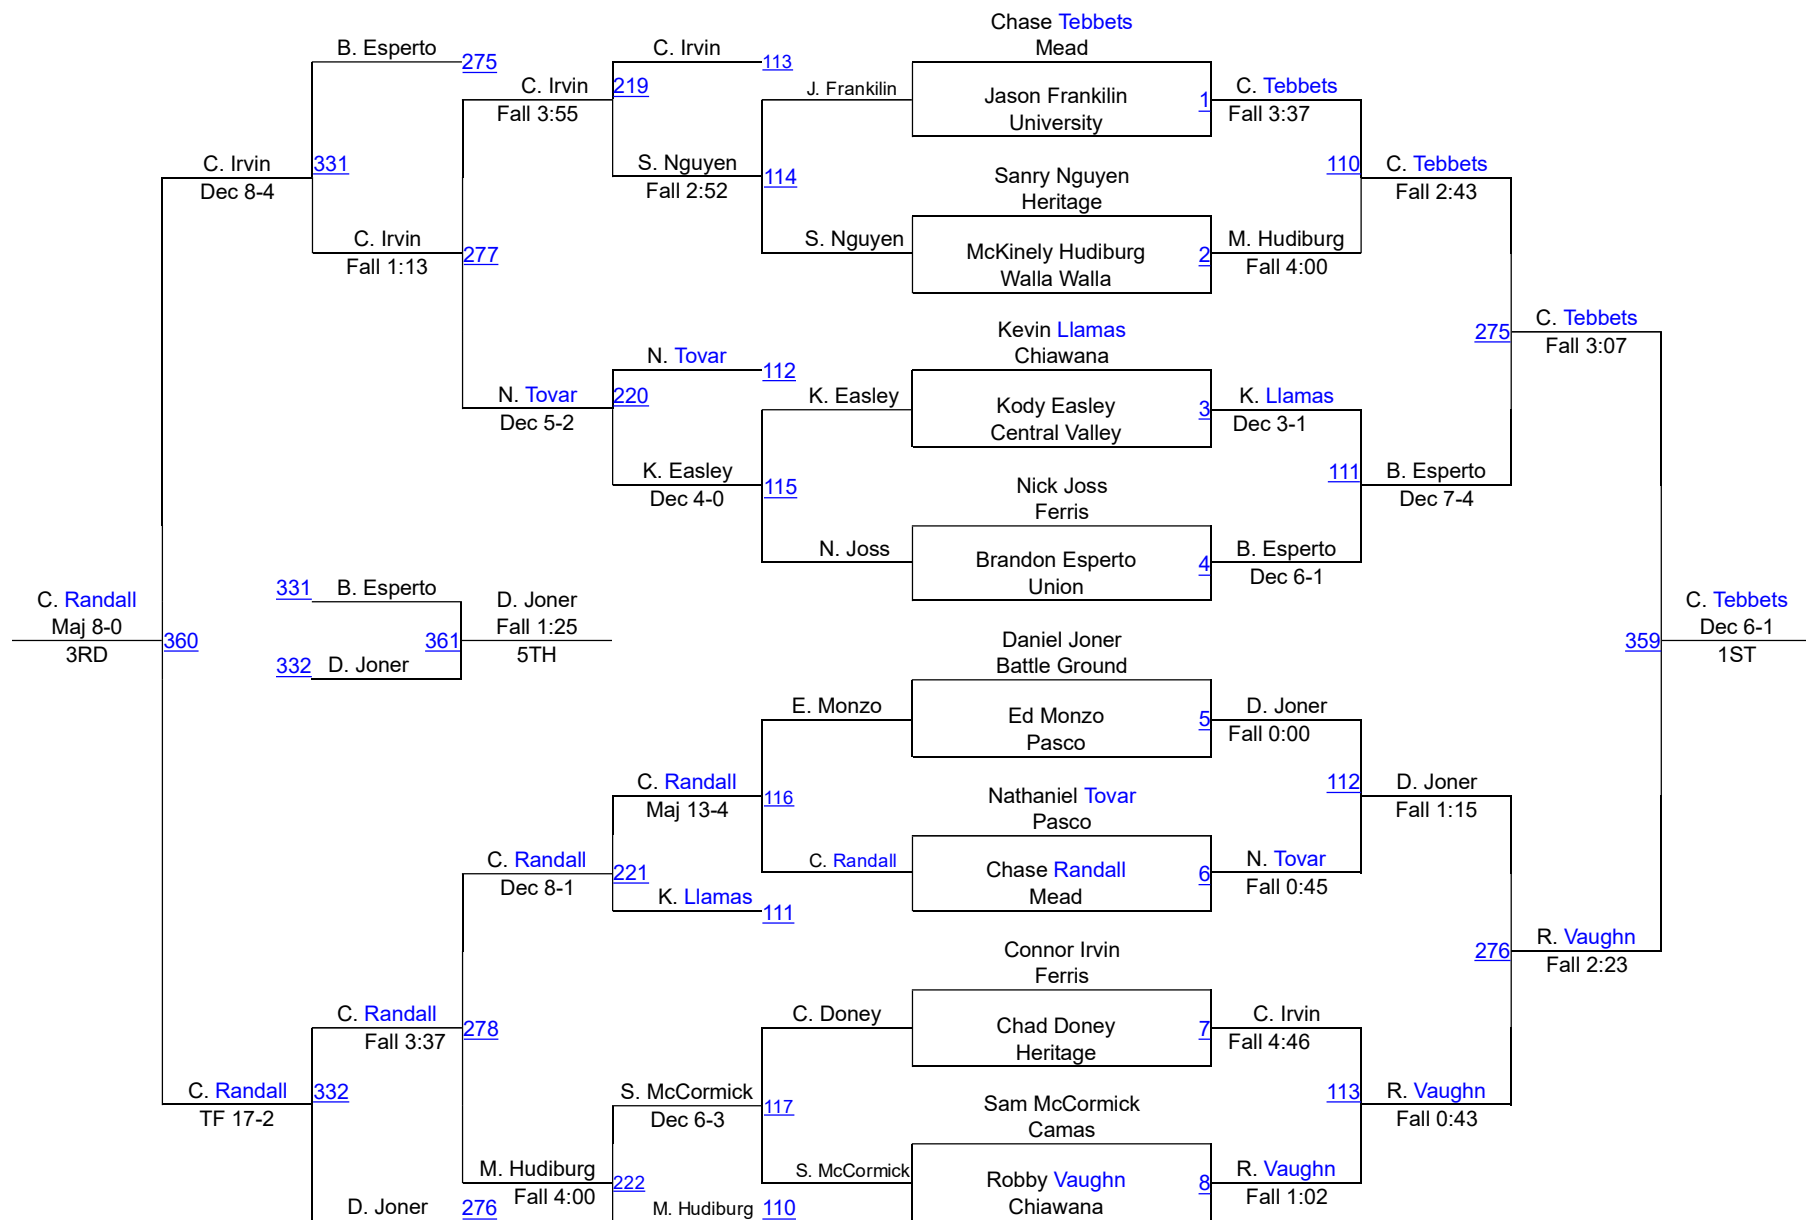

4A Region 4 WIAA Wrestling Tournament

High School 106

4A Region 4 WIAA Wrestling Tournament

High School 113

4A Region 4 WIAA Wrestling Tournament

High School 126

4A Region 4 WIAA Wrestling Tournament

High School 132

4A Region 4 WIAA Wrestling Tournament

High School 138

4A Region 4 WIAA Wrestling Tournament

High School 160

4A Region 4 WIAA Wrestling Tournament

High School 170

4A Region 4 WIAA Wrestling Tournament

High School 182