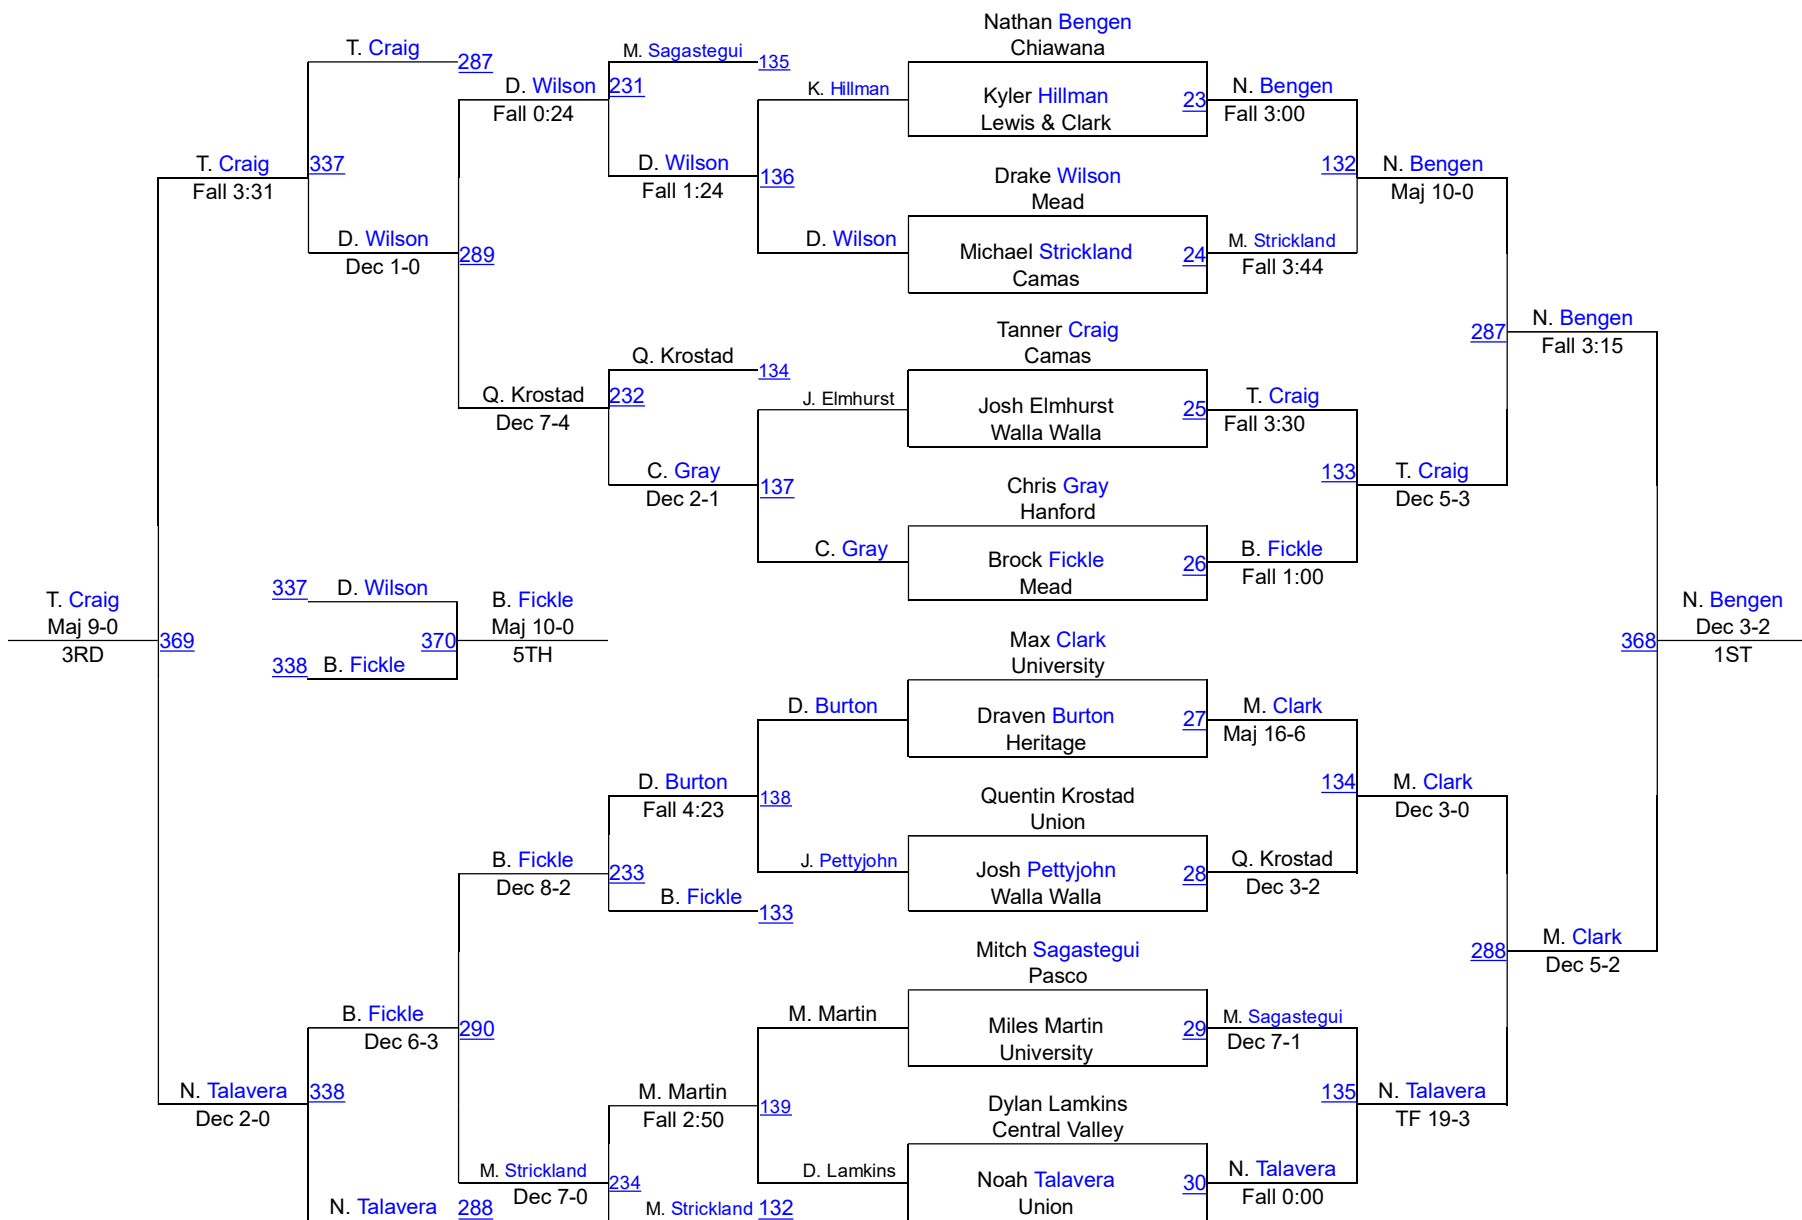

4A Region 4 WIAA Wrestling Tournament

High School 106

4A Region 4 WIAA Wrestling Tournament

High School 113

4A Region 4 WIAA Wrestling Tournament

High School 126

4A Region 4 WIAA Wrestling Tournament

High School 132

4A Region 4 WIAA Wrestling Tournament

High School 138

4A Region 4 WIAA Wrestling Tournament

High School 160

4A Region 4 WIAA Wrestling Tournament

High School 170

4A Region 4 WIAA Wrestling Tournament

High School 182

4A Region 4 WIAA Wrestling Tournament

High School 285