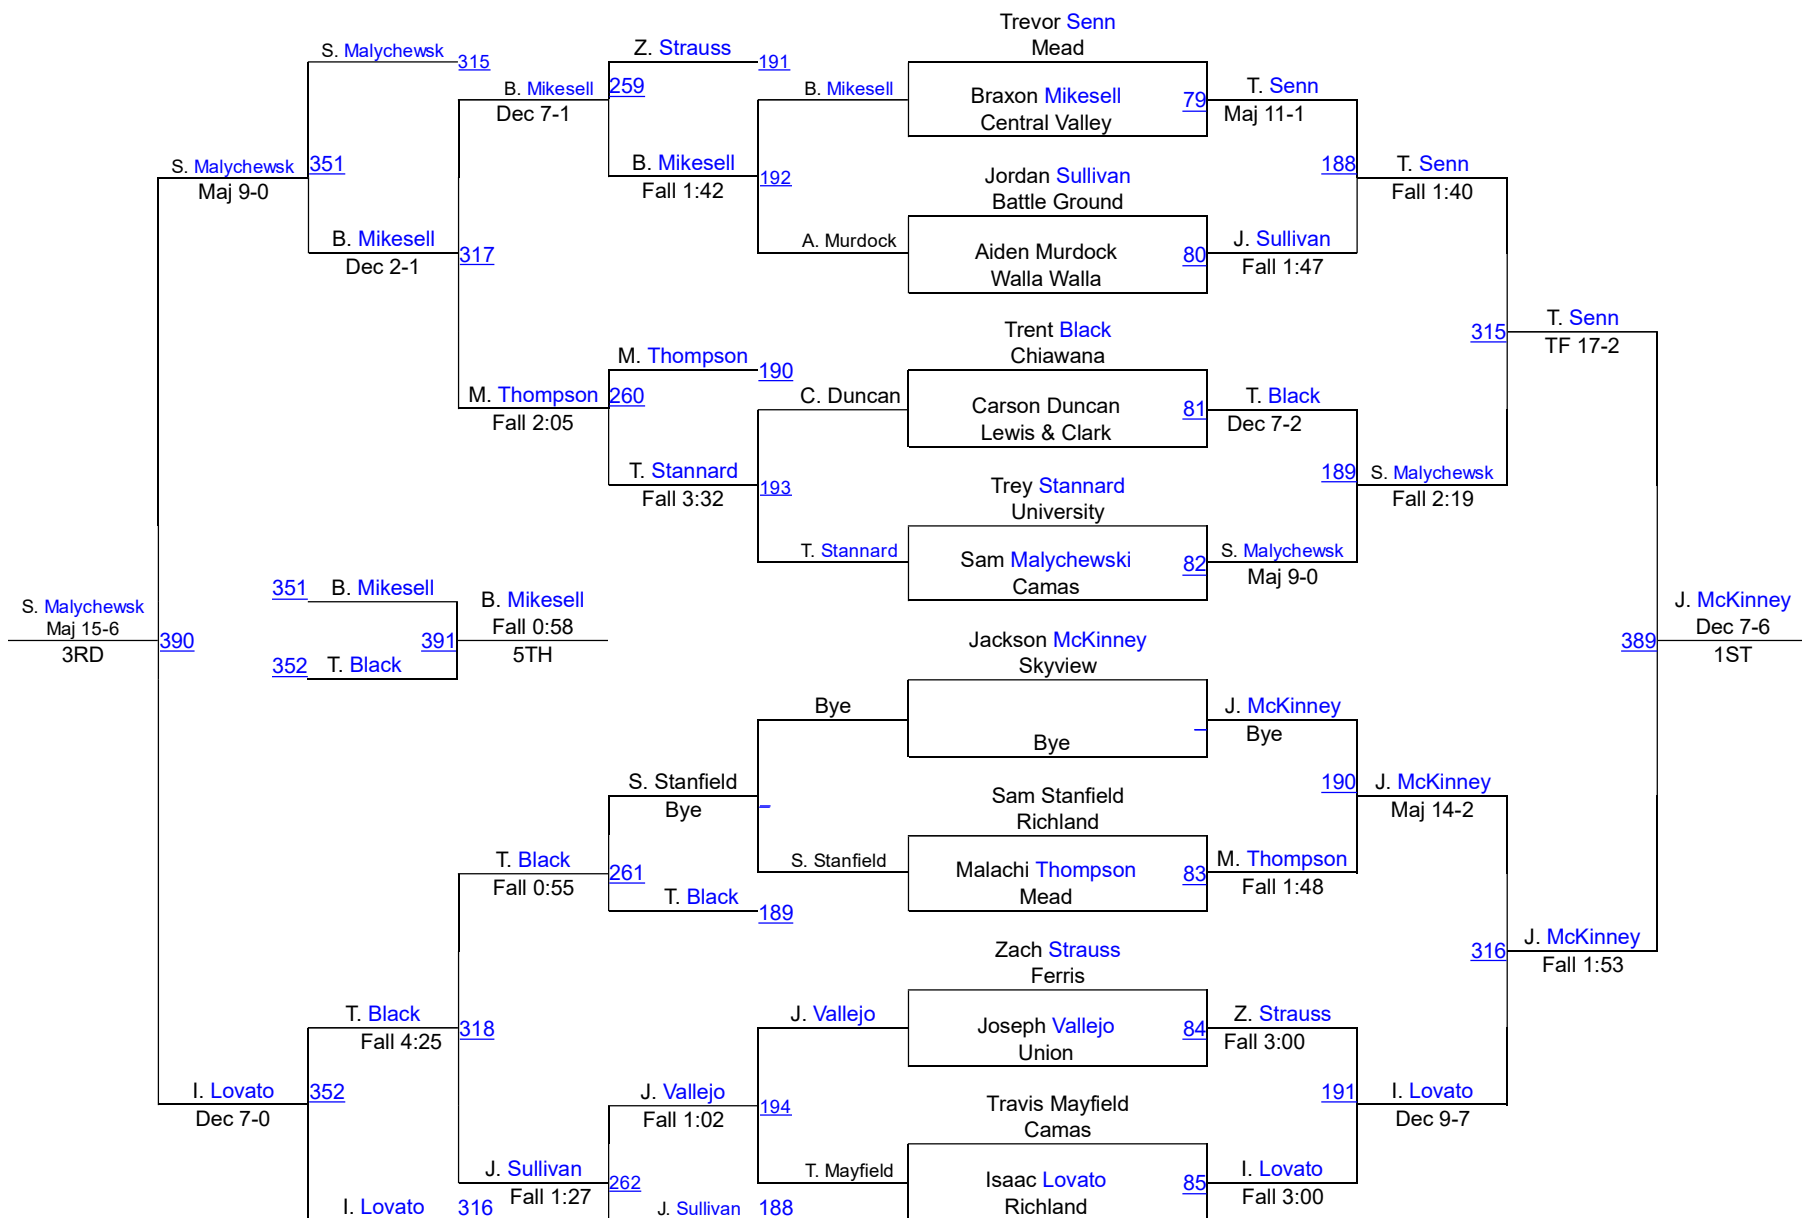

4A Region 4 WIAA Wrestling Tournament

High School 138

4A Region 4 WIAA Wrestling Tournament

High School 160

4A Region 4 WIAA Wrestling Tournament

High School 170

4A Region 4 WIAA Wrestling Tournament

High School 182