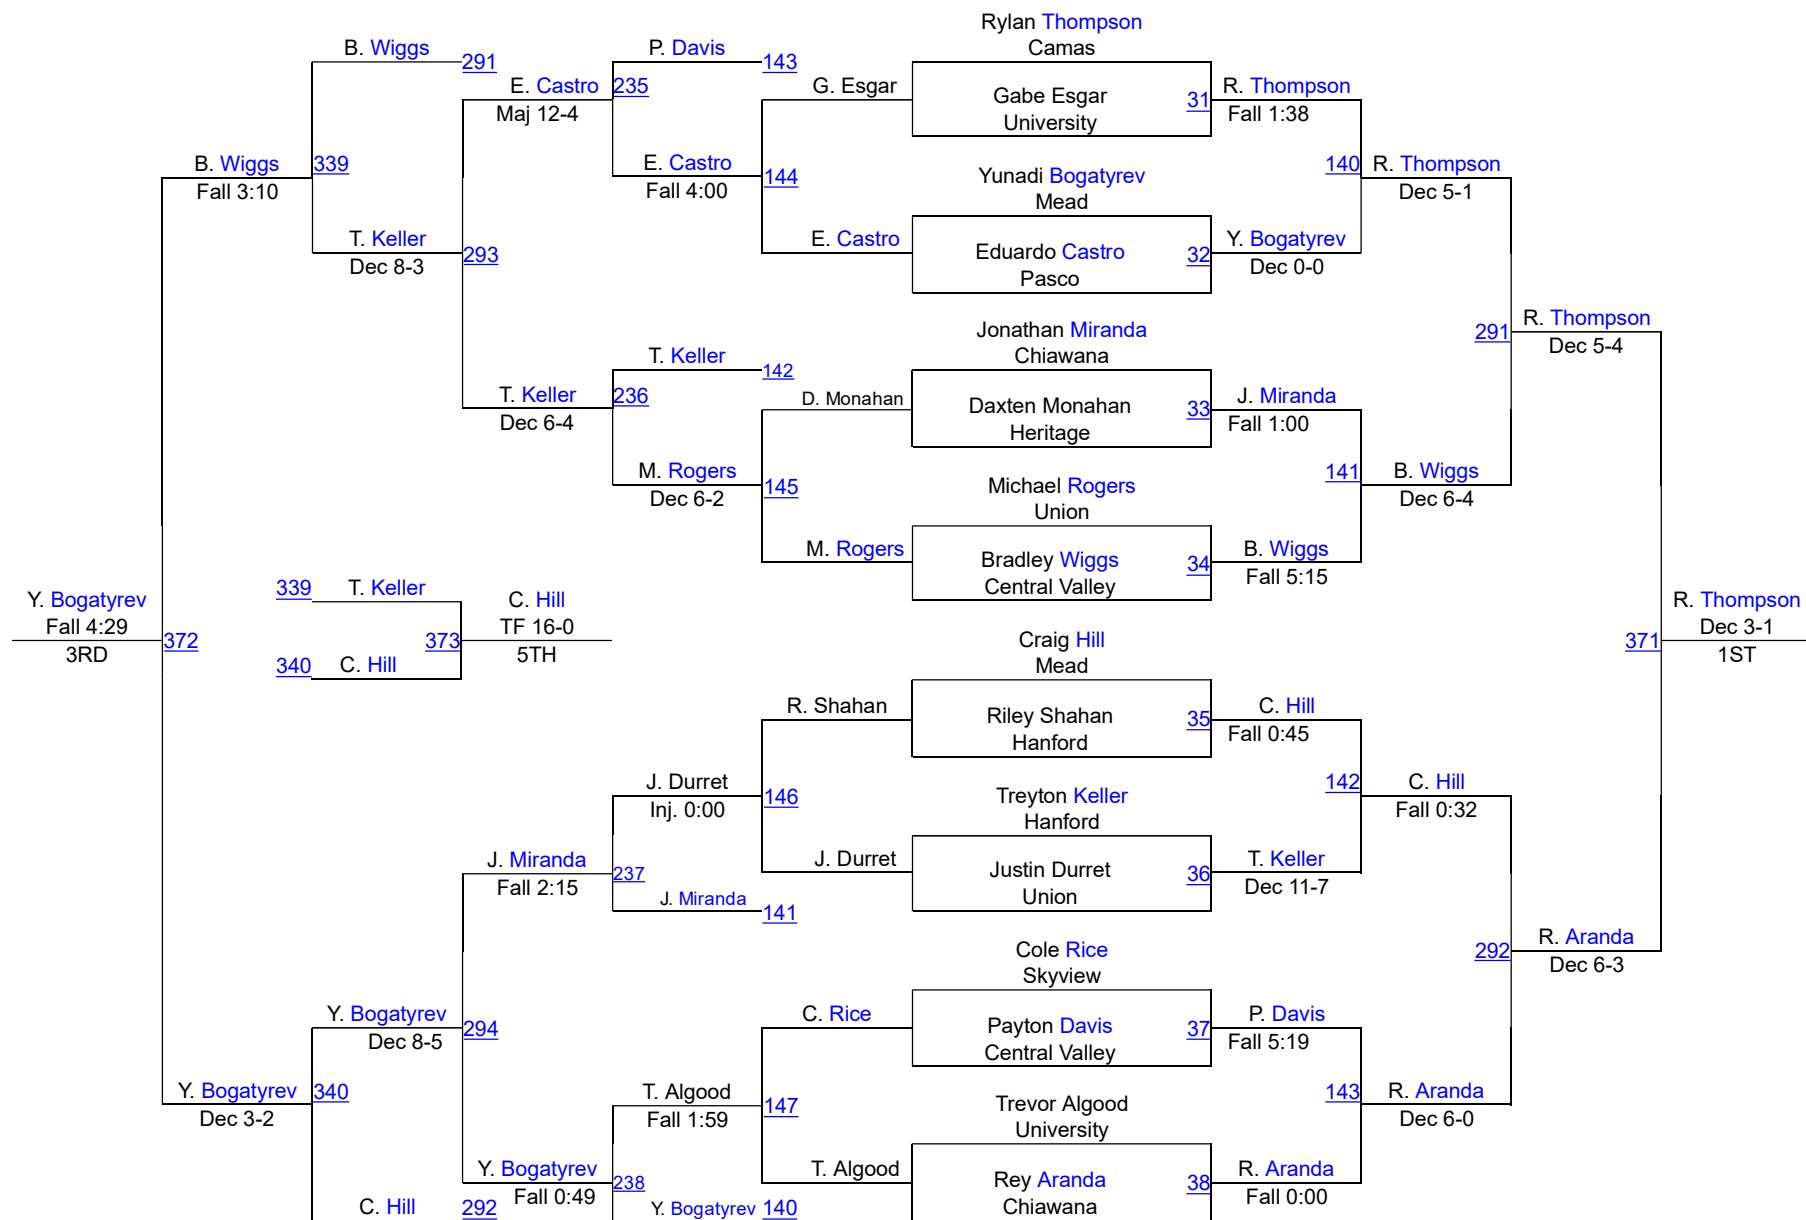

4A Region 4 WIAA Wrestling Tournament

High School 106

4A Region 4 WIAA Wrestling Tournament

High School 113

4A Region 4 WIAA Wrestling Tournament

High School 126

4A Region 4 WIAA Wrestling Tournament

High School 132

4A Region 4 WIAA Wrestling Tournament

High School 138

4A Region 4 WIAA Wrestling Tournament

High School 160

4A Region 4 WIAA Wrestling Tournament

High School 170

4A Region 4 WIAA Wrestling Tournament

High School 182

4A Region 4 WIAA Wrestling Tournament

High School 285