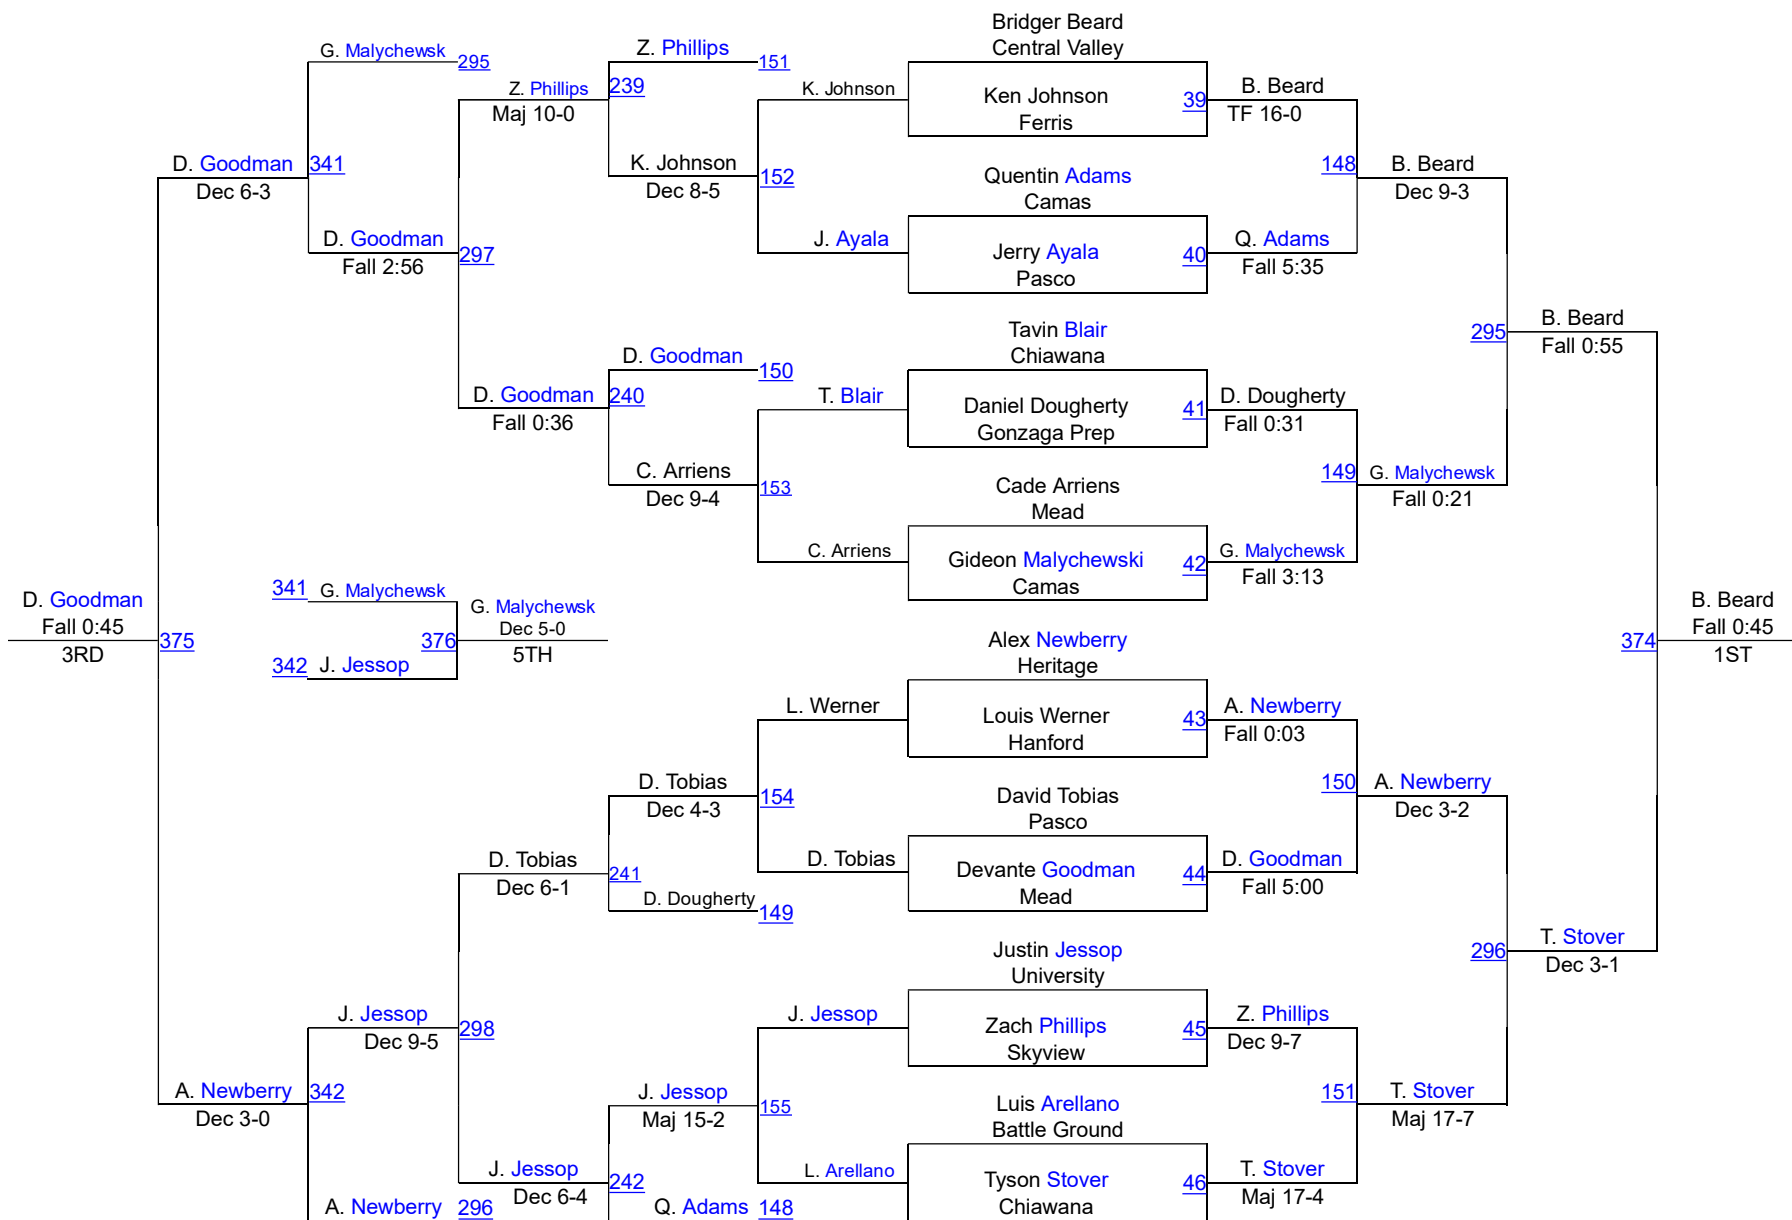

4A Region 4 WIAA Wrestling Tournament

High School 106

4A Region 4 WIAA Wrestling Tournament

High School 113

4A Region 4 WIAA Wrestling Tournament

High School 126

4A Region 4 WIAA Wrestling Tournament

High School 132

4A Region 4 WIAA Wrestling Tournament

High School 138

4A Region 4 WIAA Wrestling Tournament

High School 160

4A Region 4 WIAA Wrestling Tournament

High School 170

4A Region 4 WIAA Wrestling Tournament

High School 182