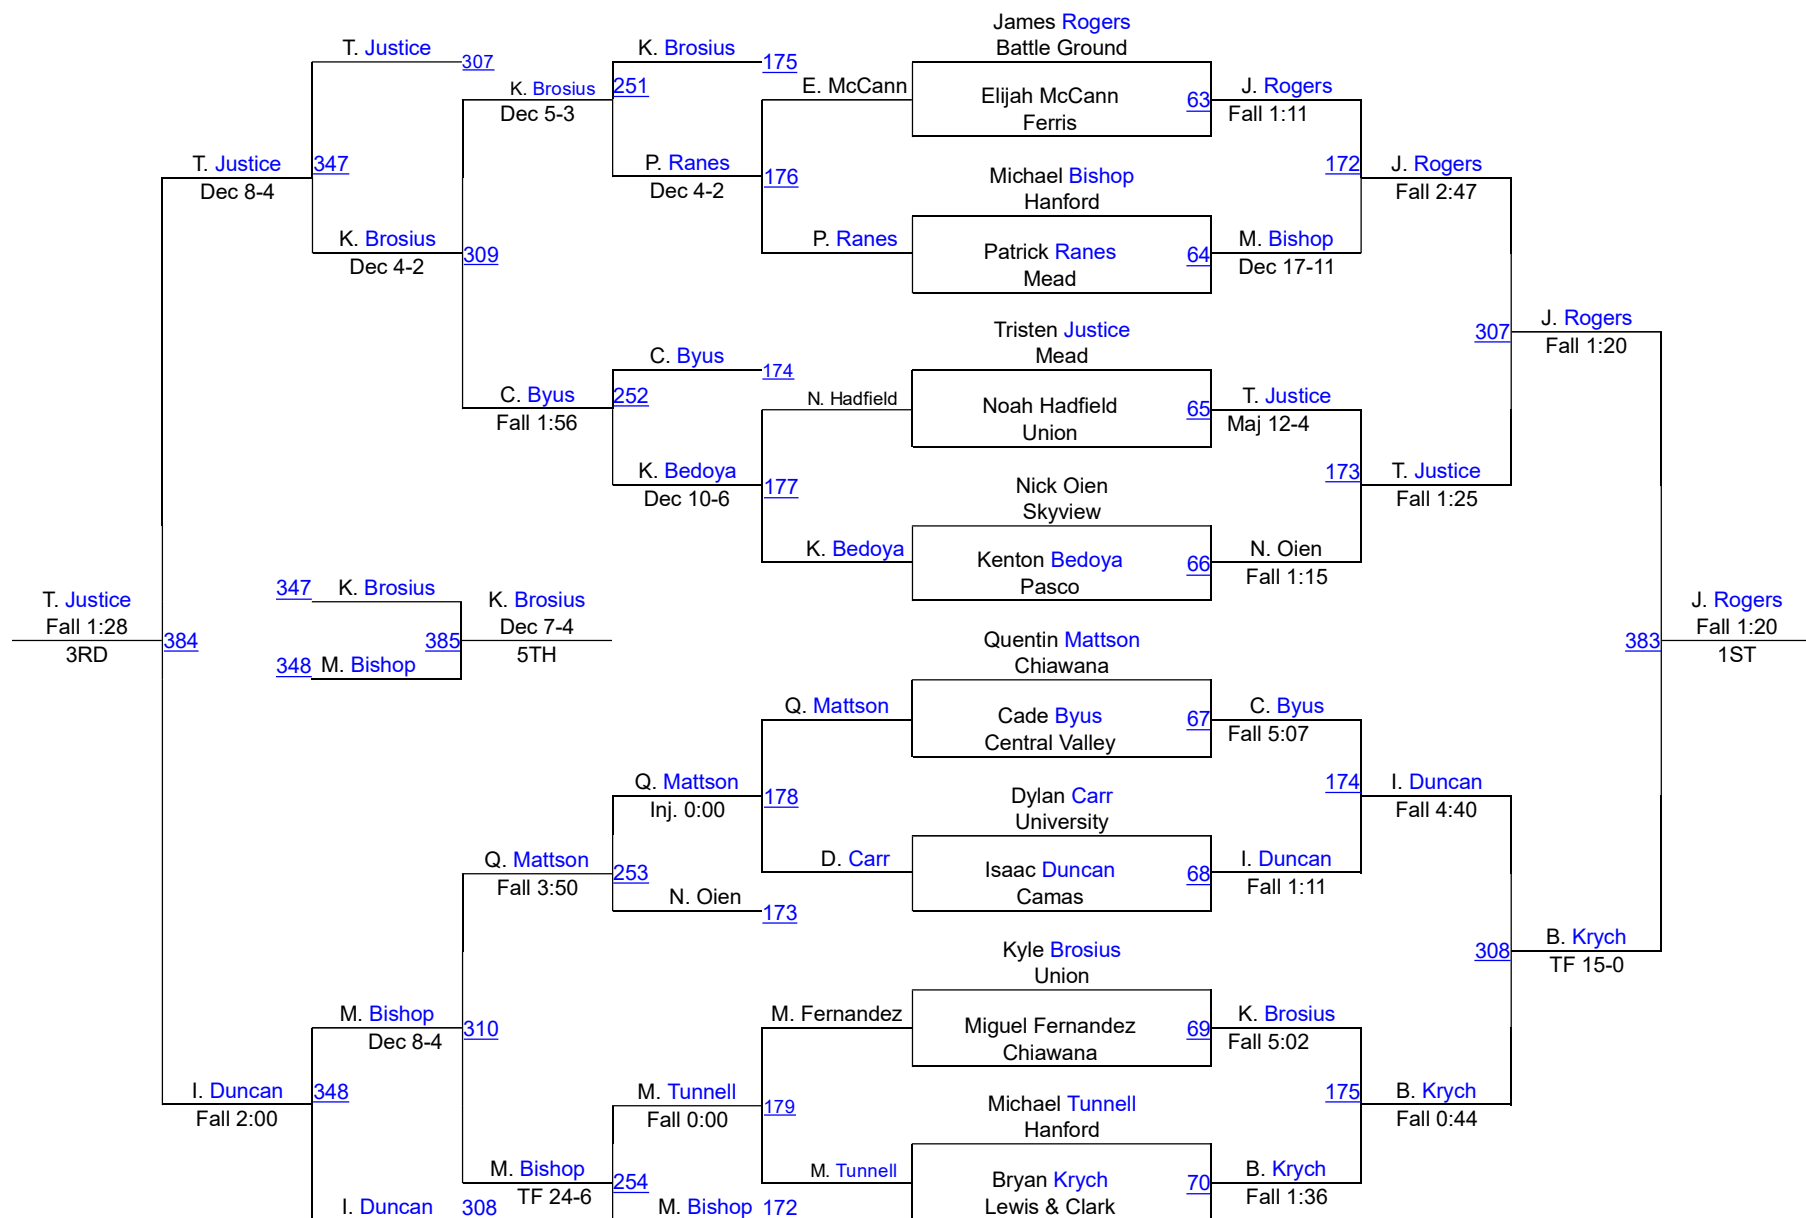

4A Region 4 WIAA Wrestling Tournament

High School 106

4A Region 4 WIAA Wrestling Tournament

High School 113

4A Region 4 WIAA Wrestling Tournament

High School 126

4A Region 4 WIAA Wrestling Tournament

High School 132

4A Region 4 WIAA Wrestling Tournament

High School 138

4A Region 4 WIAA Wrestling Tournament

High School 160

4A Region 4 WIAA Wrestling Tournament

High School 170

4A Region 4 WIAA Wrestling Tournament

High School 182

4A Region 4 WIAA Wrestling Tournament

High School 285