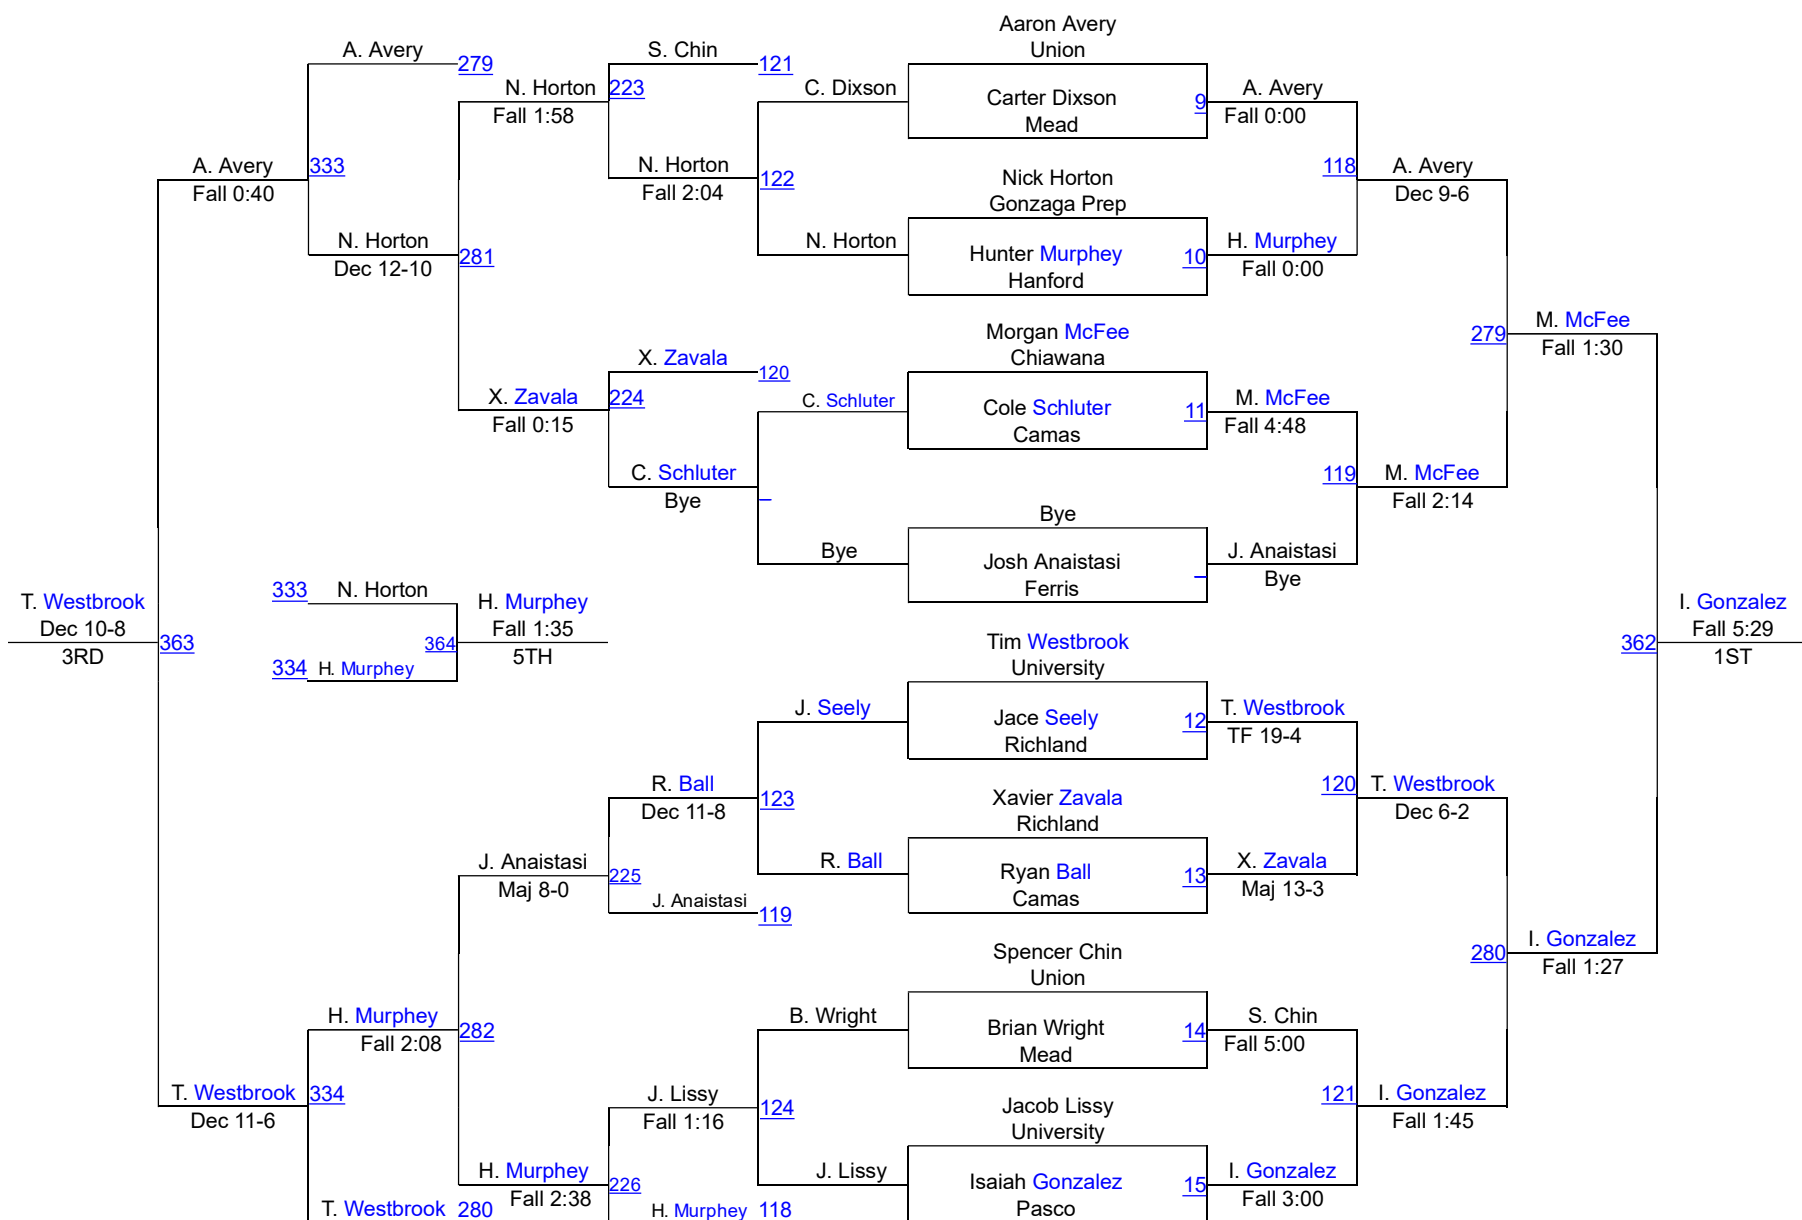

4A Region 4 WIAA Wrestling Tournament

High School 106

4A Region 4 WIAA Wrestling Tournament

High School 113

4A Region 4 WIAA Wrestling Tournament

High School 126

4A Region 4 WIAA Wrestling Tournament

High School 132

4A Region 4 WIAA Wrestling Tournament

High School 138

4A Region 4 WIAA Wrestling Tournament

High School 160

4A Region 4 WIAA Wrestling Tournament

High School 170

4A Region 4 WIAA Wrestling Tournament

High School 182