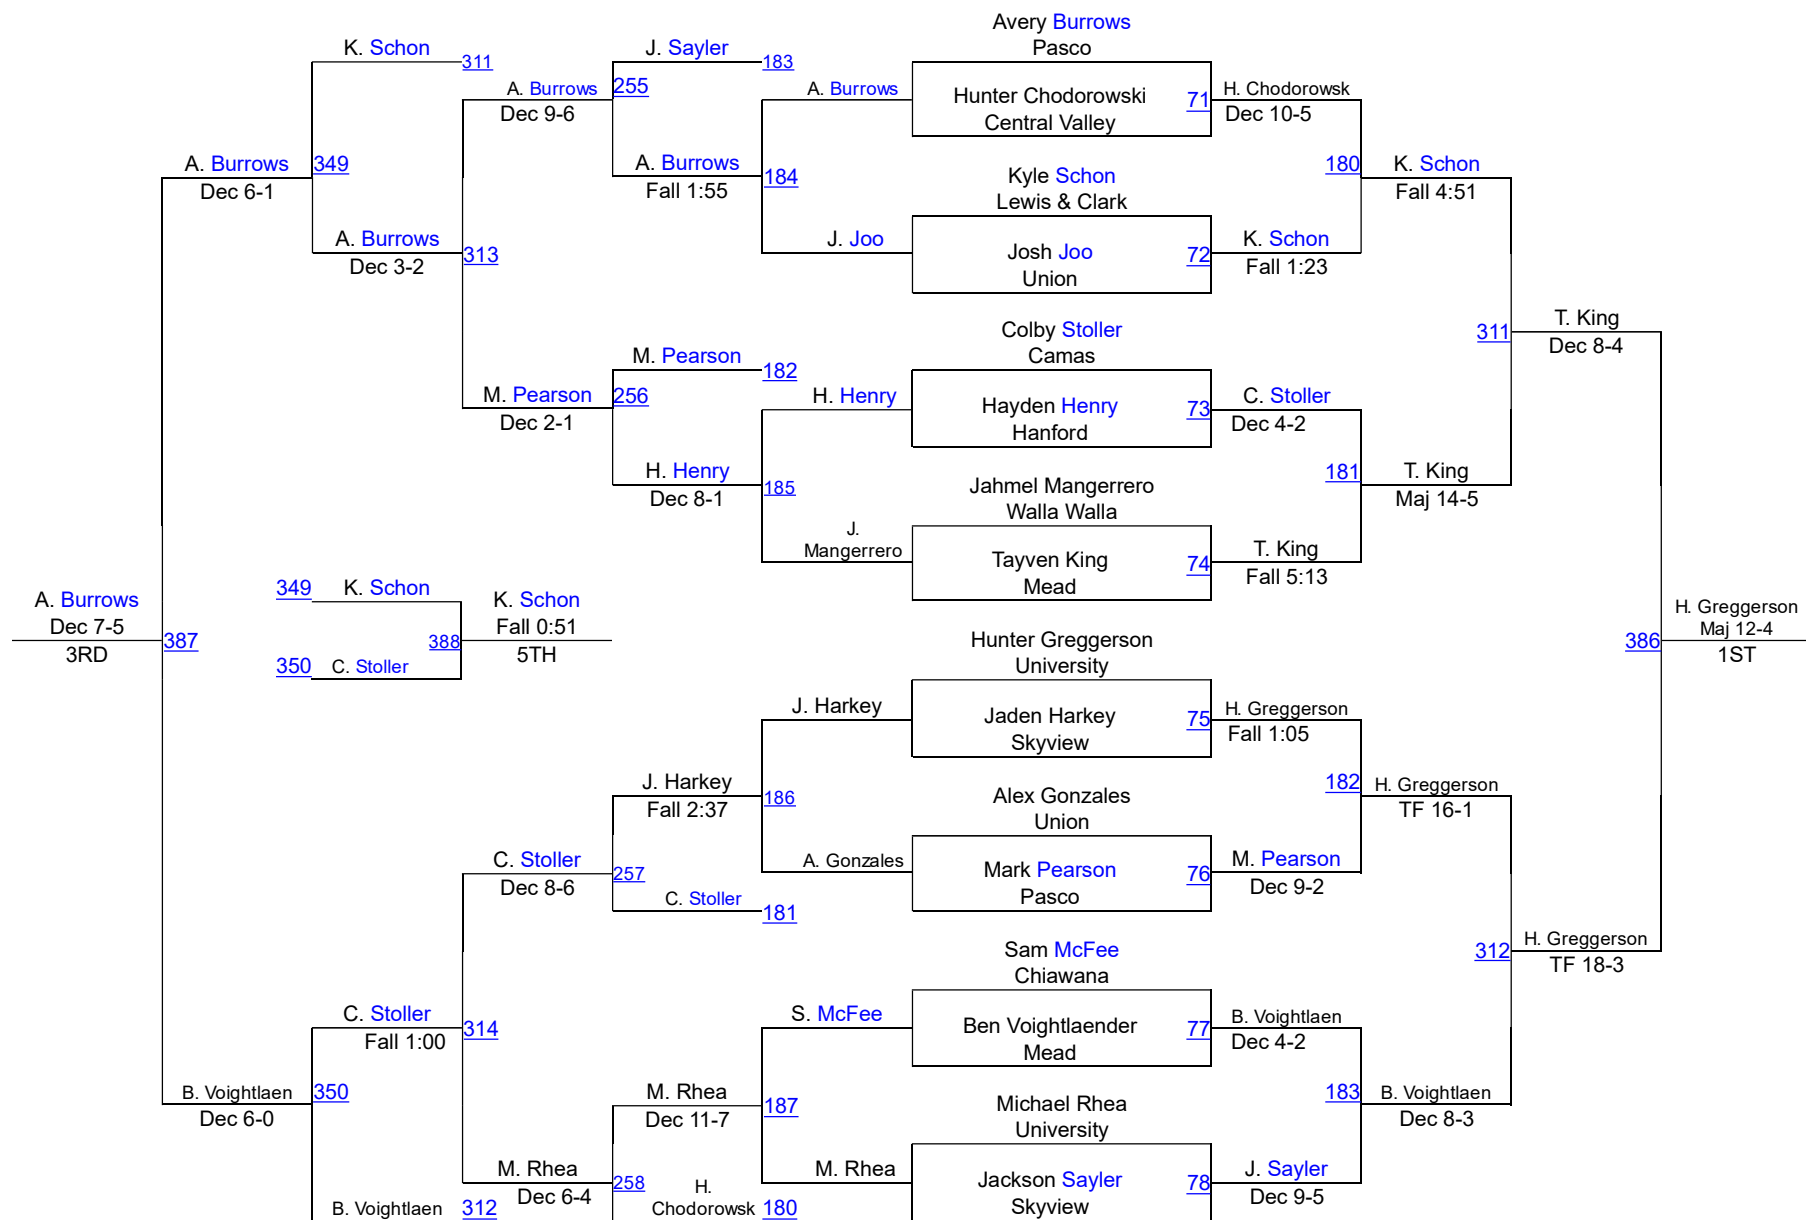

4A Region 4 WIAA Wrestling Tournament

High School 138

4A Region 4 WIAA Wrestling Tournament

High School 160

4A Region 4 WIAA Wrestling Tournament

High School 170

4A Region 4 WIAA Wrestling Tournament

High School 182

4A Region 4 WIAA Wrestling Tournament

High School 285