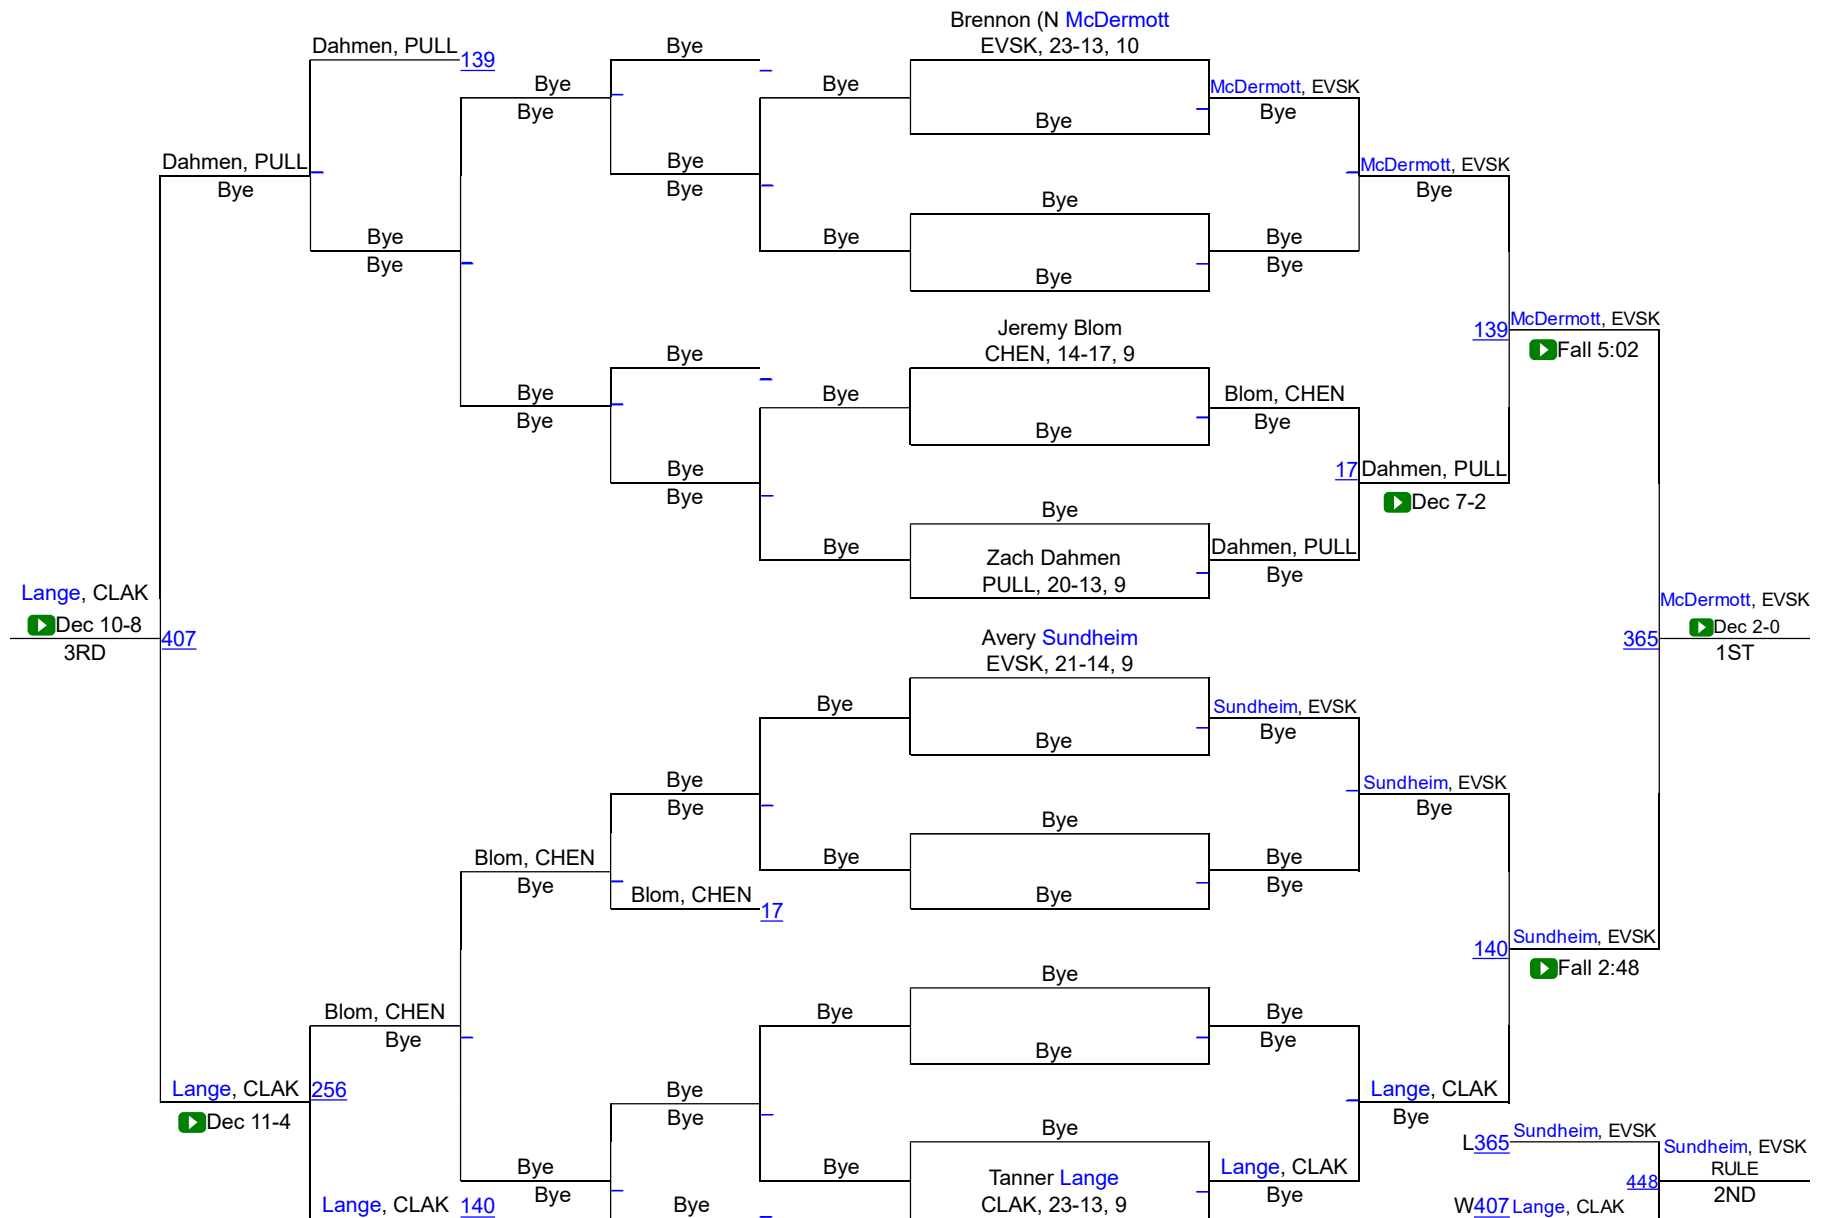

GSL and GNL District Tournament 2017

113 2A