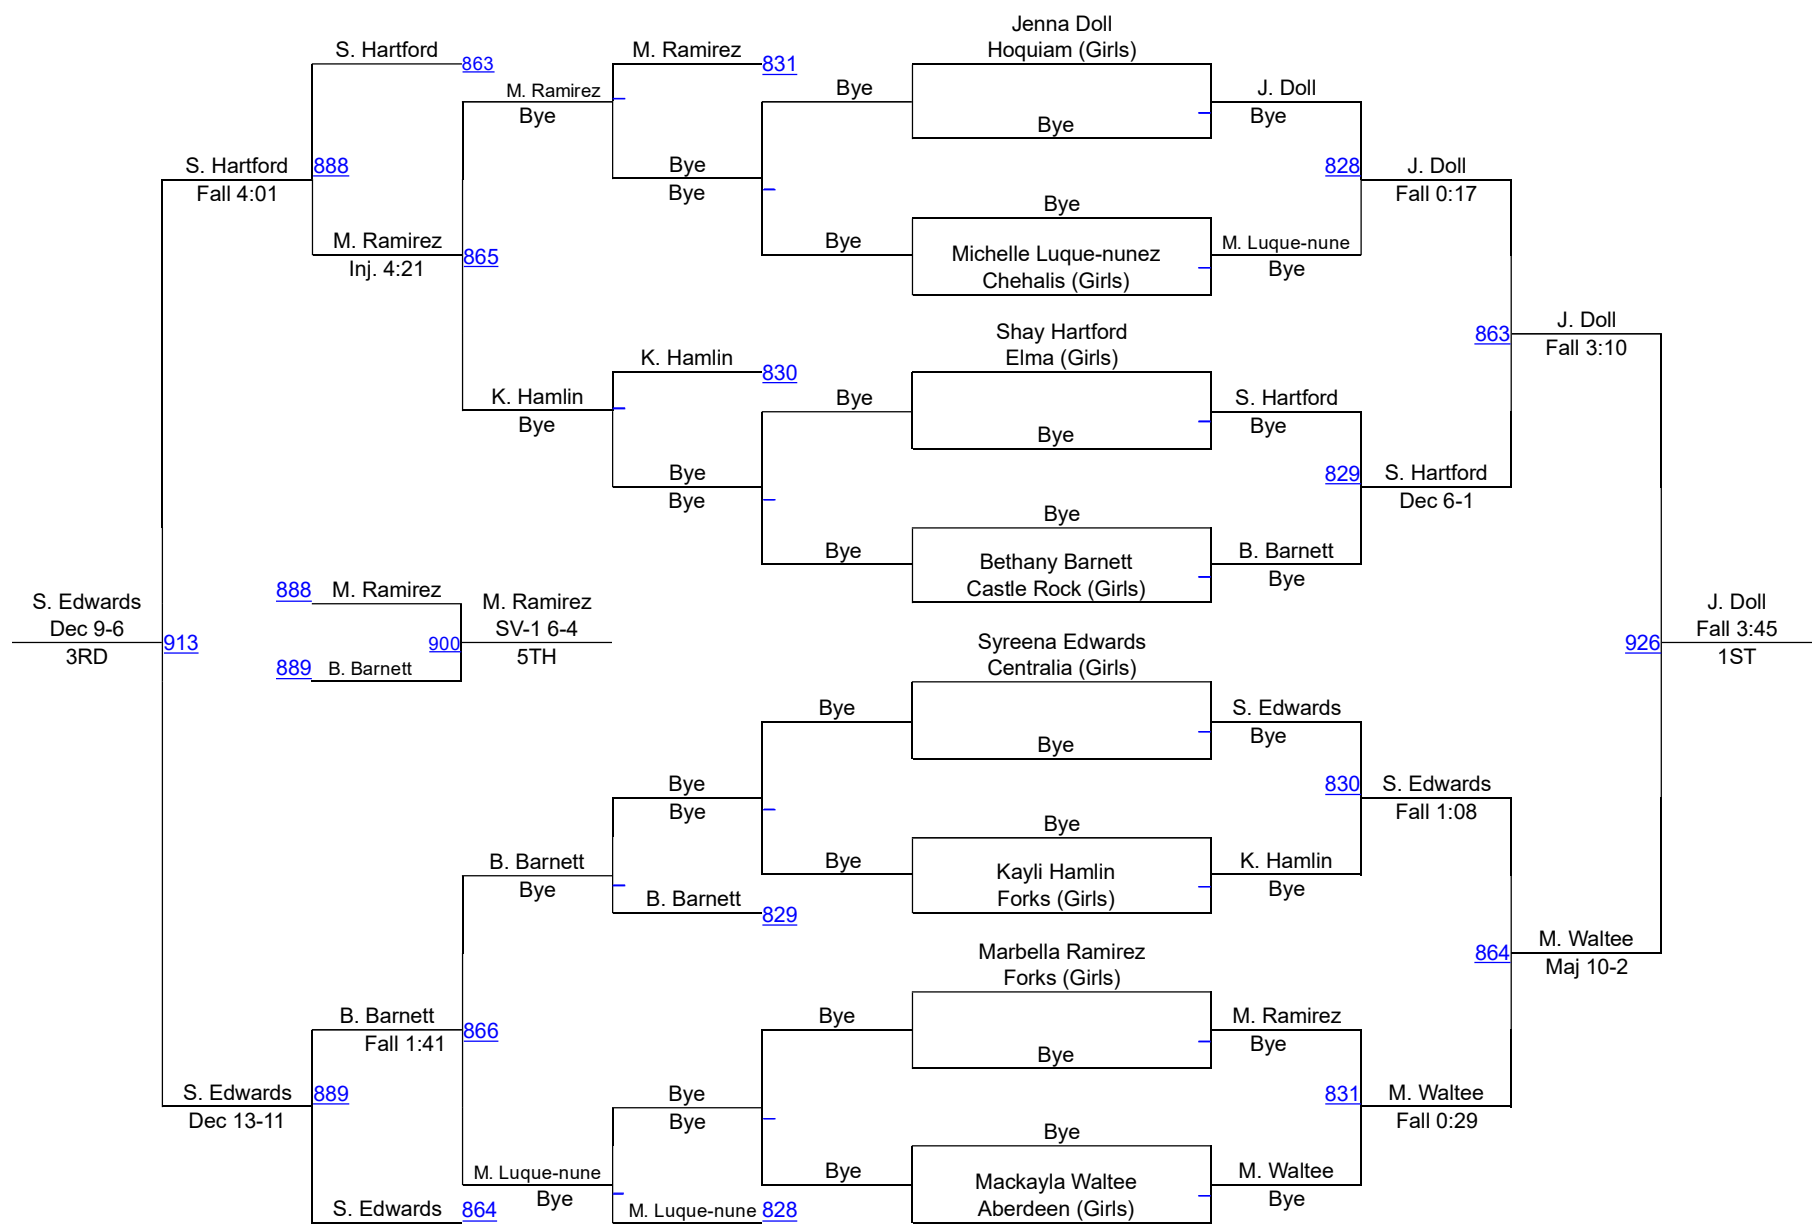

North Girls 115

WIAA Dist.4 North 2A,1A,2B,Girls Sub-Reg

North Girls 120

WIAA Dist.4 North 2A,1A,2B,Girls Sub-Reg

North Girls 125

WIAA Dist.4 North 2A,1A,2B,Girls Sub-Reg

North Girls 130

WIAA Dist.4 North 2A,1A,2B,Girls Sub-Reg

North Girls 135

WIAA Dist.4 North 2A,1A,2B,Girls Sub-Reg

North Girls 140

WIAA Dist.4 North 2A,1A,2B,Girls Sub-Reg

North Girls 145

WIAA Dist.4 North 2A,1A,2B,Girls Sub-Reg

North Girls 155

WIAA Dist.4 North 2A,1A,2B,Girls Sub-Reg