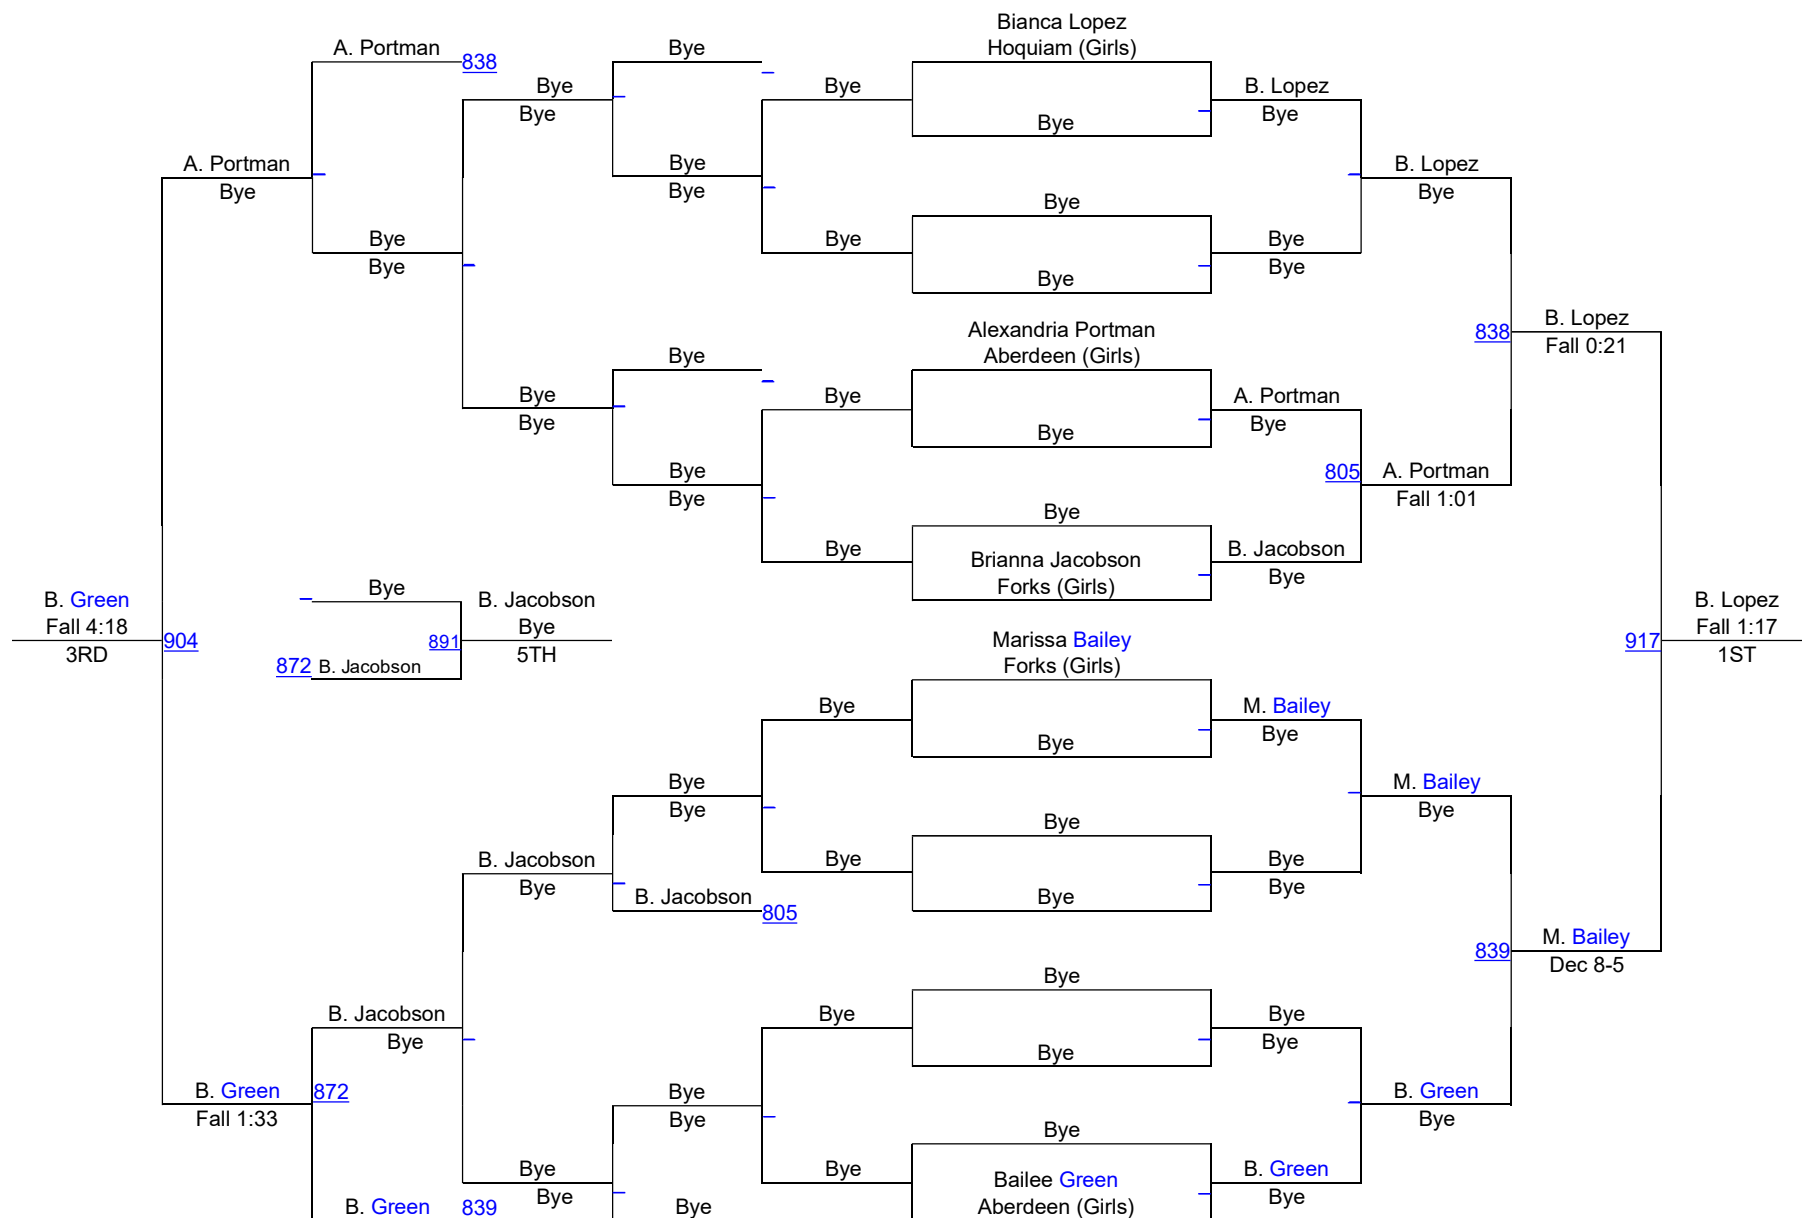

WIAA Dist.4 North 2A,1A,2B,Girls Sub-Reg

North Girls 100

WIAA Dist.4 North 2A,1A,2B,Girls Sub-Reg

North Girls 105

WIAA Dist.4 North 2A,1A,2B,Girls Sub-Reg

North Girls 110

WIAA Dist.4 North 2A,1A,2B,Girls Sub-Reg

North Girls 115

WIAA Dist.4 North 2A,1A,2B,Girls Sub-Reg

North Girls 120

WIAA Dist.4 North 2A,1A,2B,Girls Sub-Reg

North Girls 125

WIAA Dist.4 North 2A,1A,2B,Girls Sub-Reg

North Girls 130

WIAA Dist.4 North 2A,1A,2B,Girls Sub-Reg