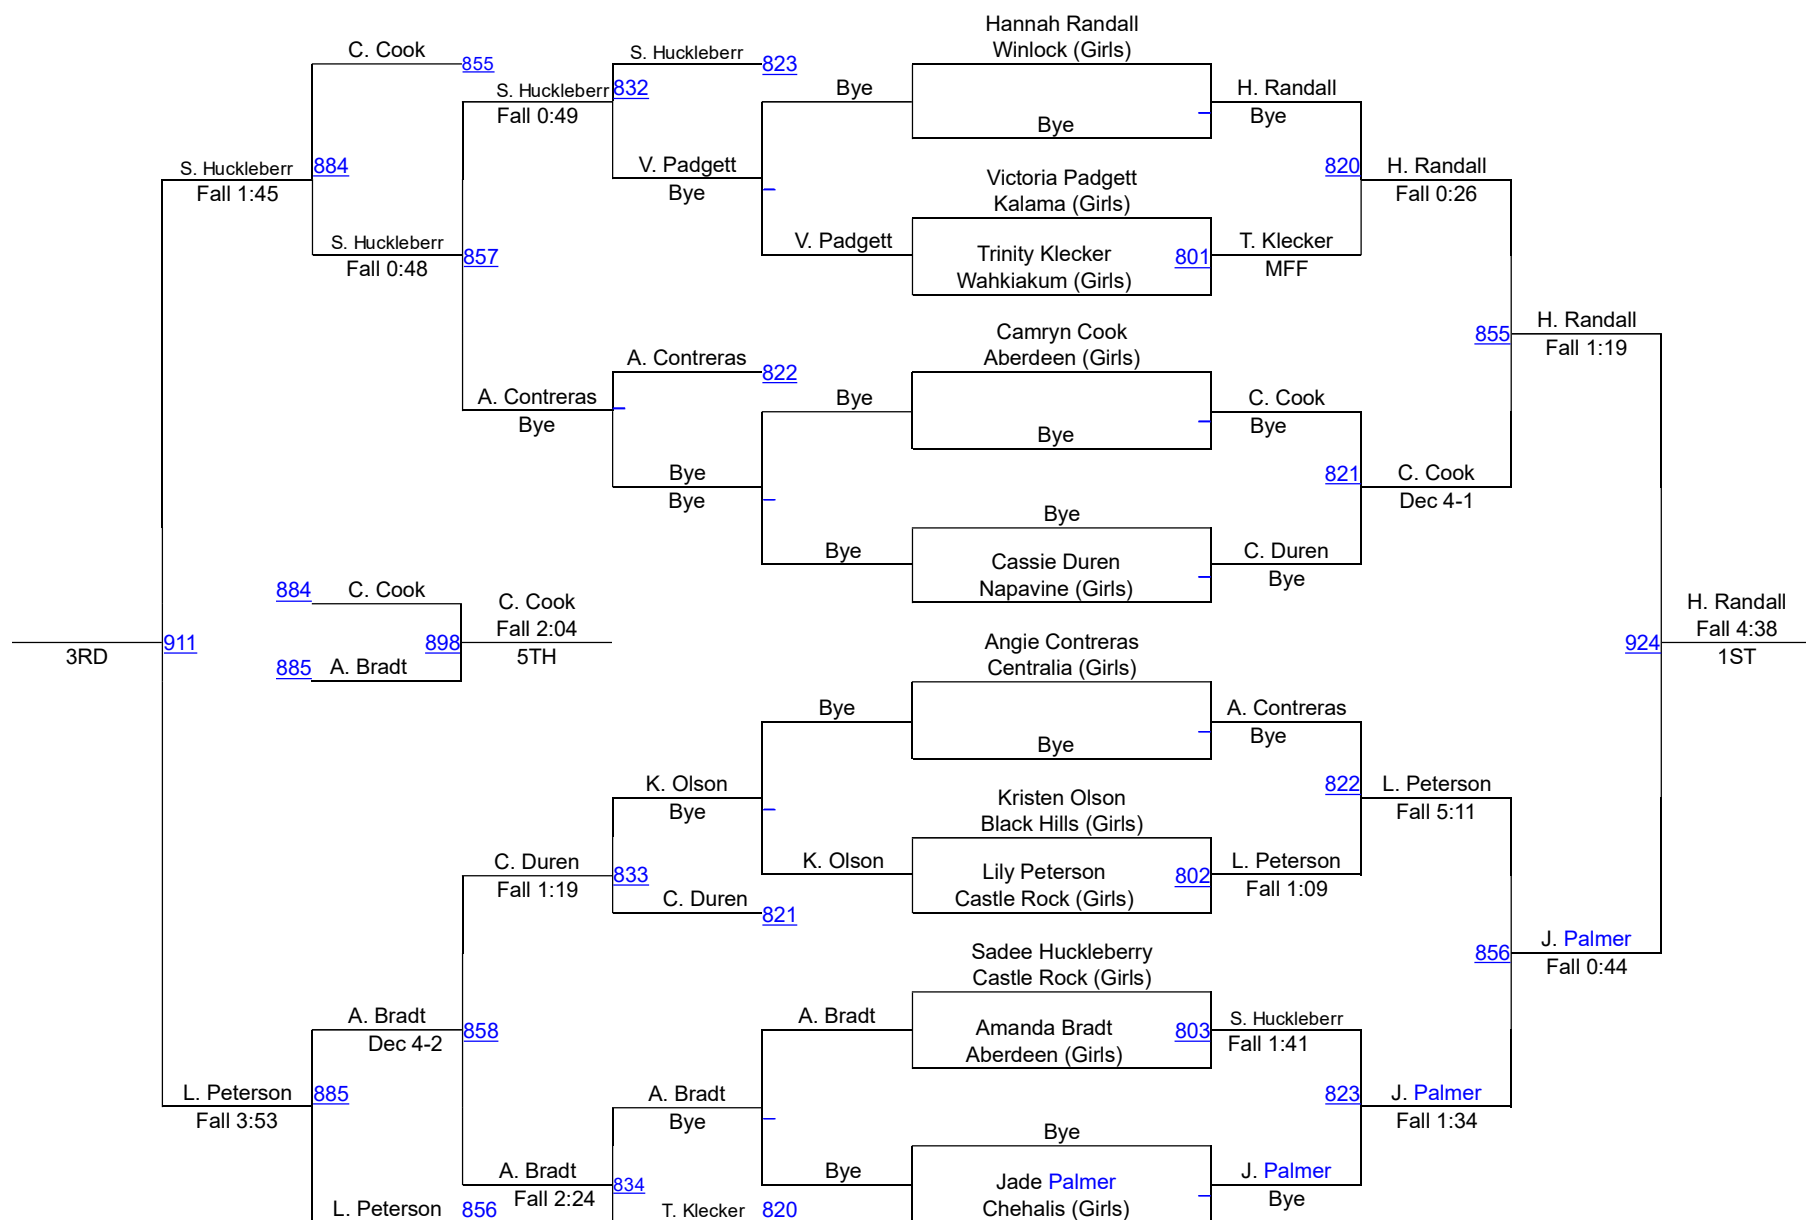

WIAA Dist.4 North 2A,1A,2B,Girls Sub-Reg

North Girls 140