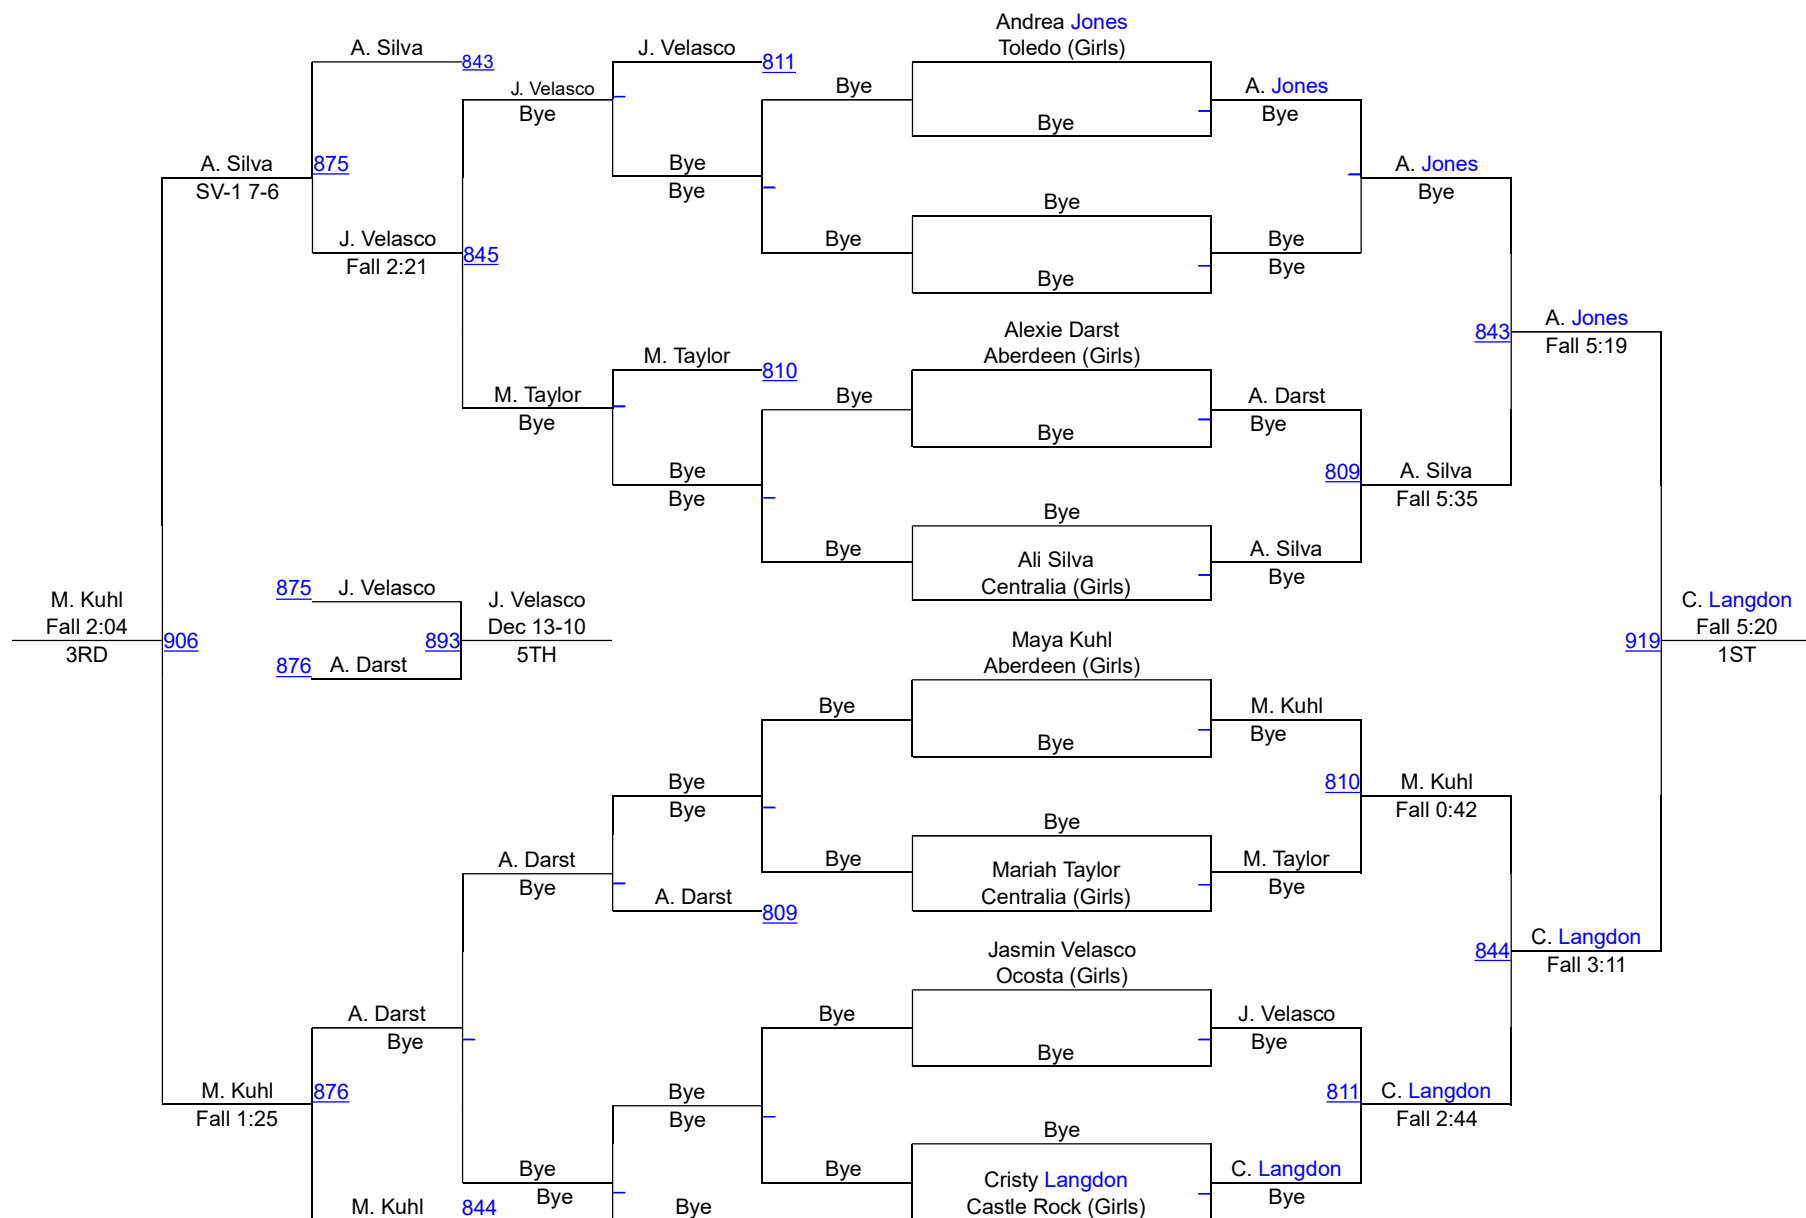

WIAA Dist.4 North 2A,1A,2B,Girls Sub-Reg

North Girls 100

WIAA Dist.4 North 2A,1A,2B,Girls Sub-Reg

North Girls 105

WIAA Dist.4 North 2A,1A,2B,Girls Sub-Reg

North Girls 110

WIAA Dist.4 North 2A,1A,2B,Girls Sub-Reg

North Girls 115

WIAA Dist.4 North 2A,1A,2B,Girls Sub-Reg

North Girls 120

WIAA Dist.4 North 2A,1A,2B,Girls Sub-Reg

North Girls 125

WIAA Dist.4 North 2A,1A,2B,Girls Sub-Reg

North Girls 130

WIAA Dist.4 North 2A,1A,2B,Girls Sub-Reg