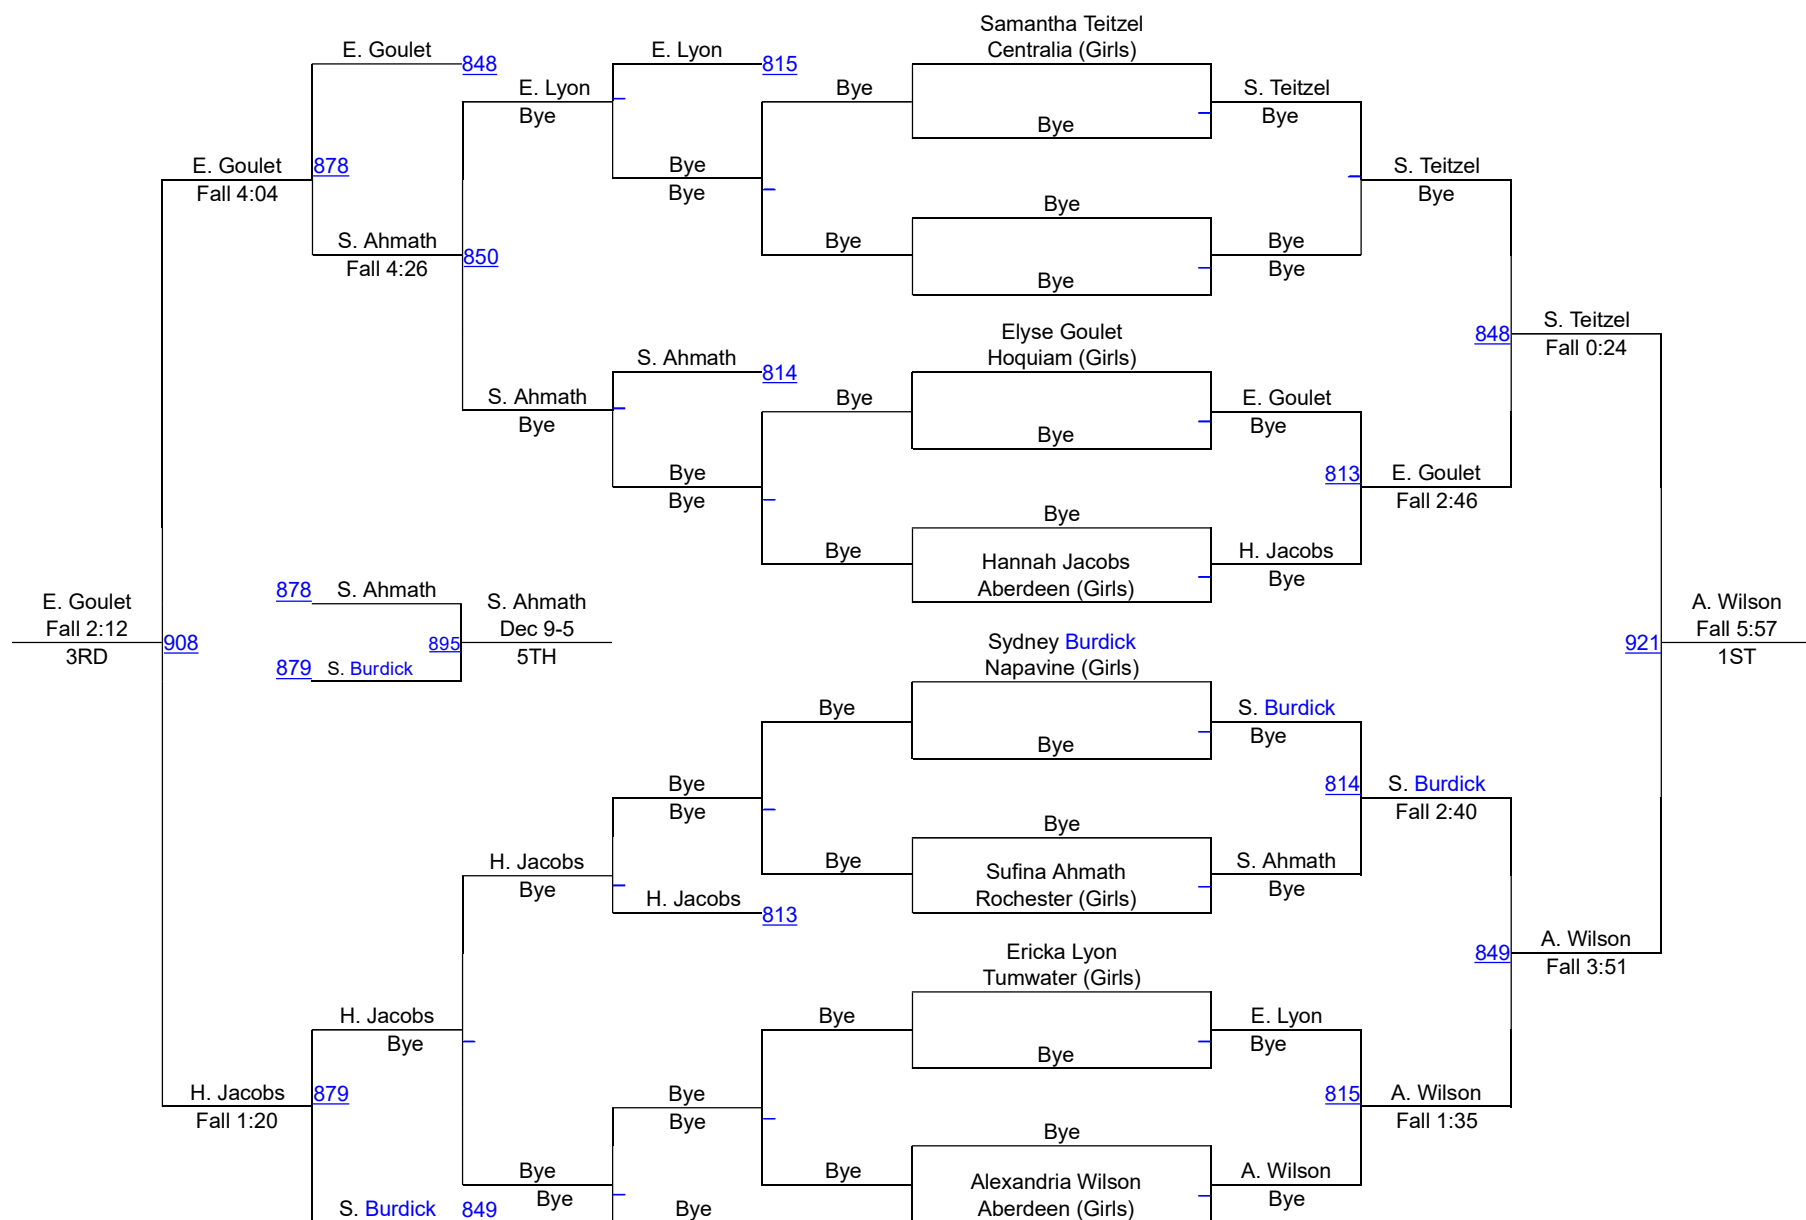

WIAA Dist.4 North 2A,1A,2B,Girls Sub-Reg

North Girls 100

WIAA Dist.4 North 2A,1A,2B,Girls Sub-Reg

North Girls 105

WIAA Dist.4 North 2A,1A,2B,Girls Sub-Reg

North Girls 110

WIAA Dist.4 North 2A,1A,2B,Girls Sub-Reg

North Girls 115

WIAA Dist.4 North 2A,1A,2B,Girls Sub-Reg

North Girls 120

WIAA Dist.4 North 2A,1A,2B,Girls Sub-Reg

North Girls 125

WIAA Dist.4 North 2A,1A,2B,Girls Sub-Reg

North Girls 130

WIAA Dist.4 North 2A,1A,2B,Girls Sub-Reg