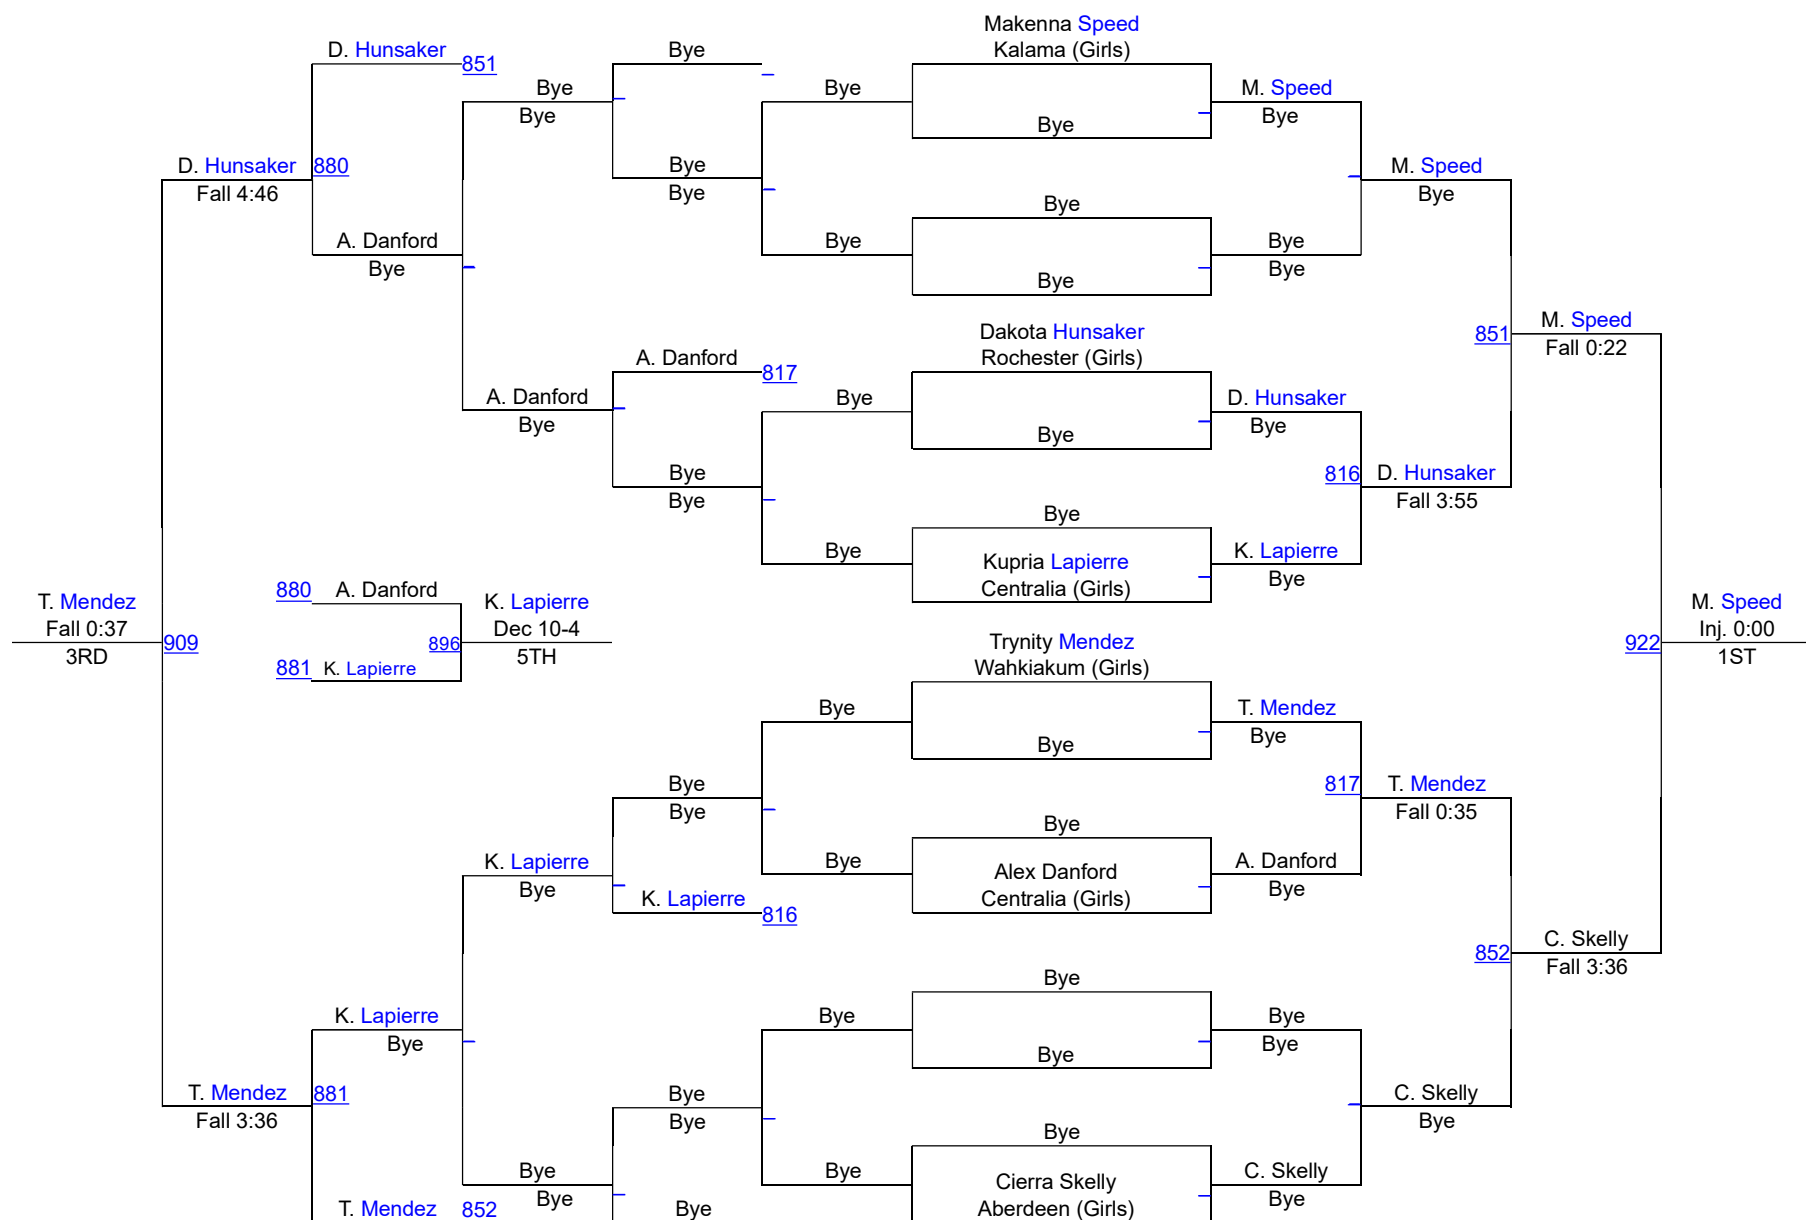

WIAA Dist.4 North 2A,1A,2B,Girls Sub-Reg

North Girls 100

WIAA Dist.4 North 2A,1A,2B,Girls Sub-Reg

North Girls 105

WIAA Dist.4 North 2A,1A,2B,Girls Sub-Reg

North Girls 110

WIAA Dist.4 North 2A,1A,2B,Girls Sub-Reg

North Girls 115

WIAA Dist.4 North 2A,1A,2B,Girls Sub-Reg

North Girls 120

WIAA Dist.4 North 2A,1A,2B,Girls Sub-Reg

North Girls 125

WIAA Dist.4 North 2A,1A,2B,Girls Sub-Reg

North Girls 130

WIAA Dist.4 North 2A,1A,2B,Girls Sub-Reg