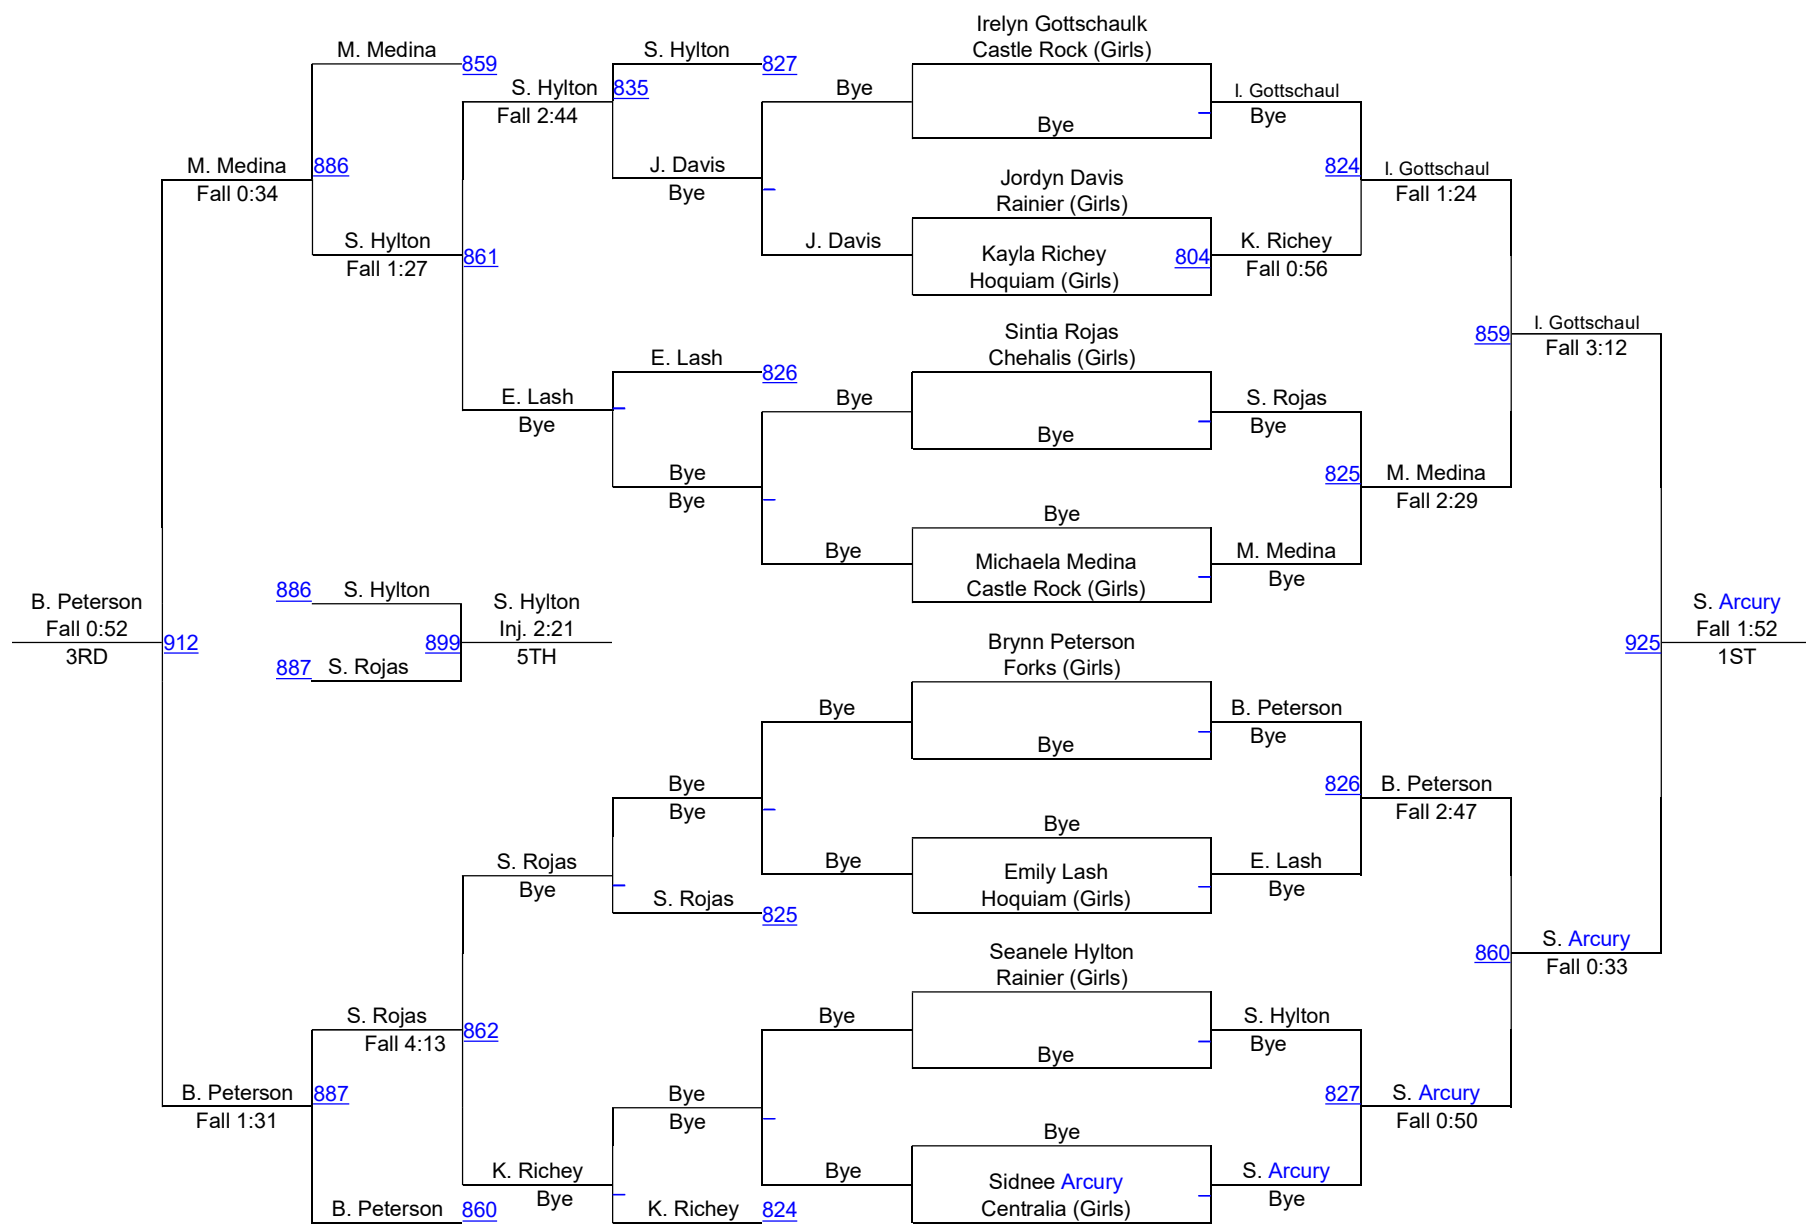

North Girls 115

WIAA Dist.4 North 2A,1A,2B,Girls Sub-Reg

North Girls 120

WIAA Dist.4 North 2A,1A,2B,Girls Sub-Reg

North Girls 125

WIAA Dist.4 North 2A,1A,2B,Girls Sub-Reg

North Girls 130

WIAA Dist.4 North 2A,1A,2B,Girls Sub-Reg

North Girls 135

WIAA Dist.4 North 2A,1A,2B,Girls Sub-Reg

North Girls 140

WIAA Dist.4 North 2A,1A,2B,Girls Sub-Reg

North Girls 145

WIAA Dist.4 North 2A,1A,2B,Girls Sub-Reg

North Girls 155

WIAA Dist.4 North 2A,1A,2B,Girls Sub-Reg