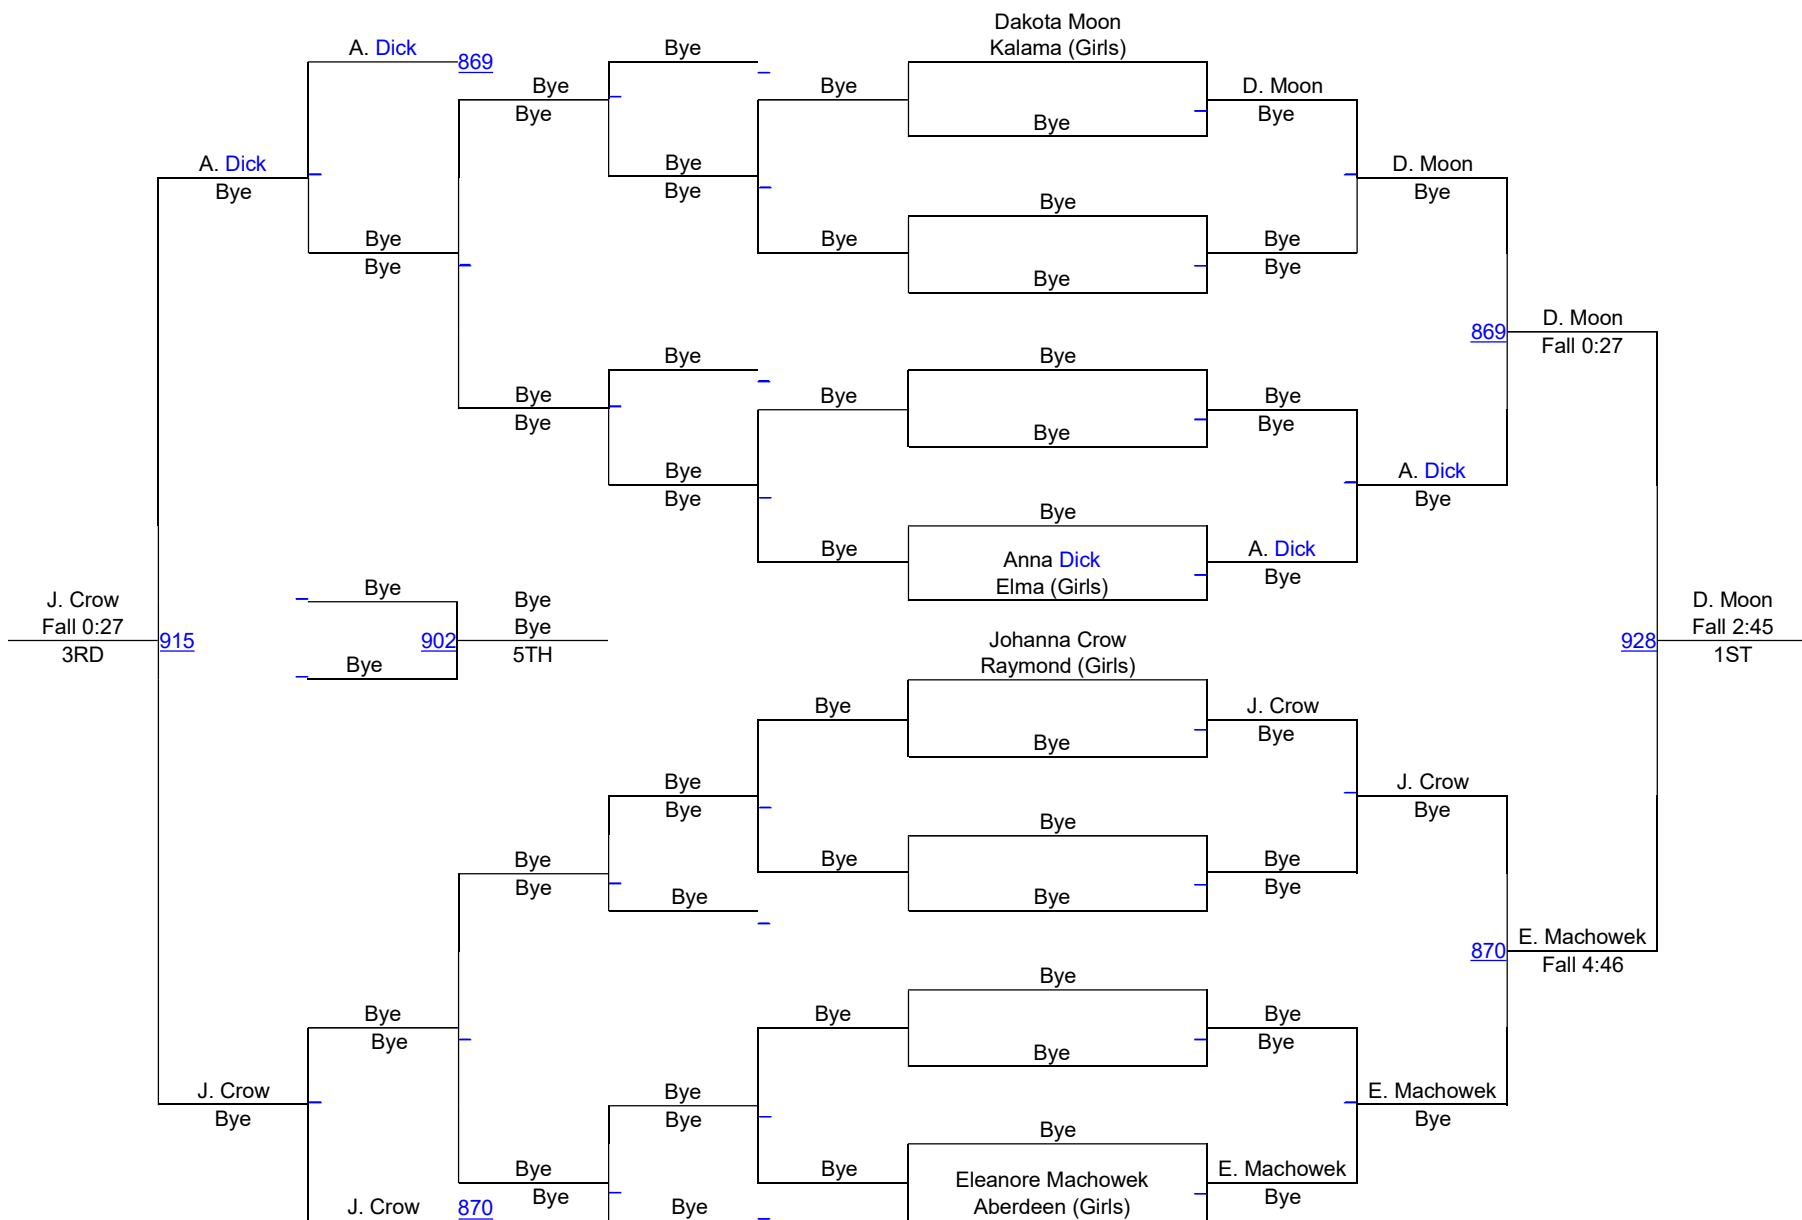

WIAA Dist.4 North 2A,1A,2B,Girls Sub-Reg

North Girls 190