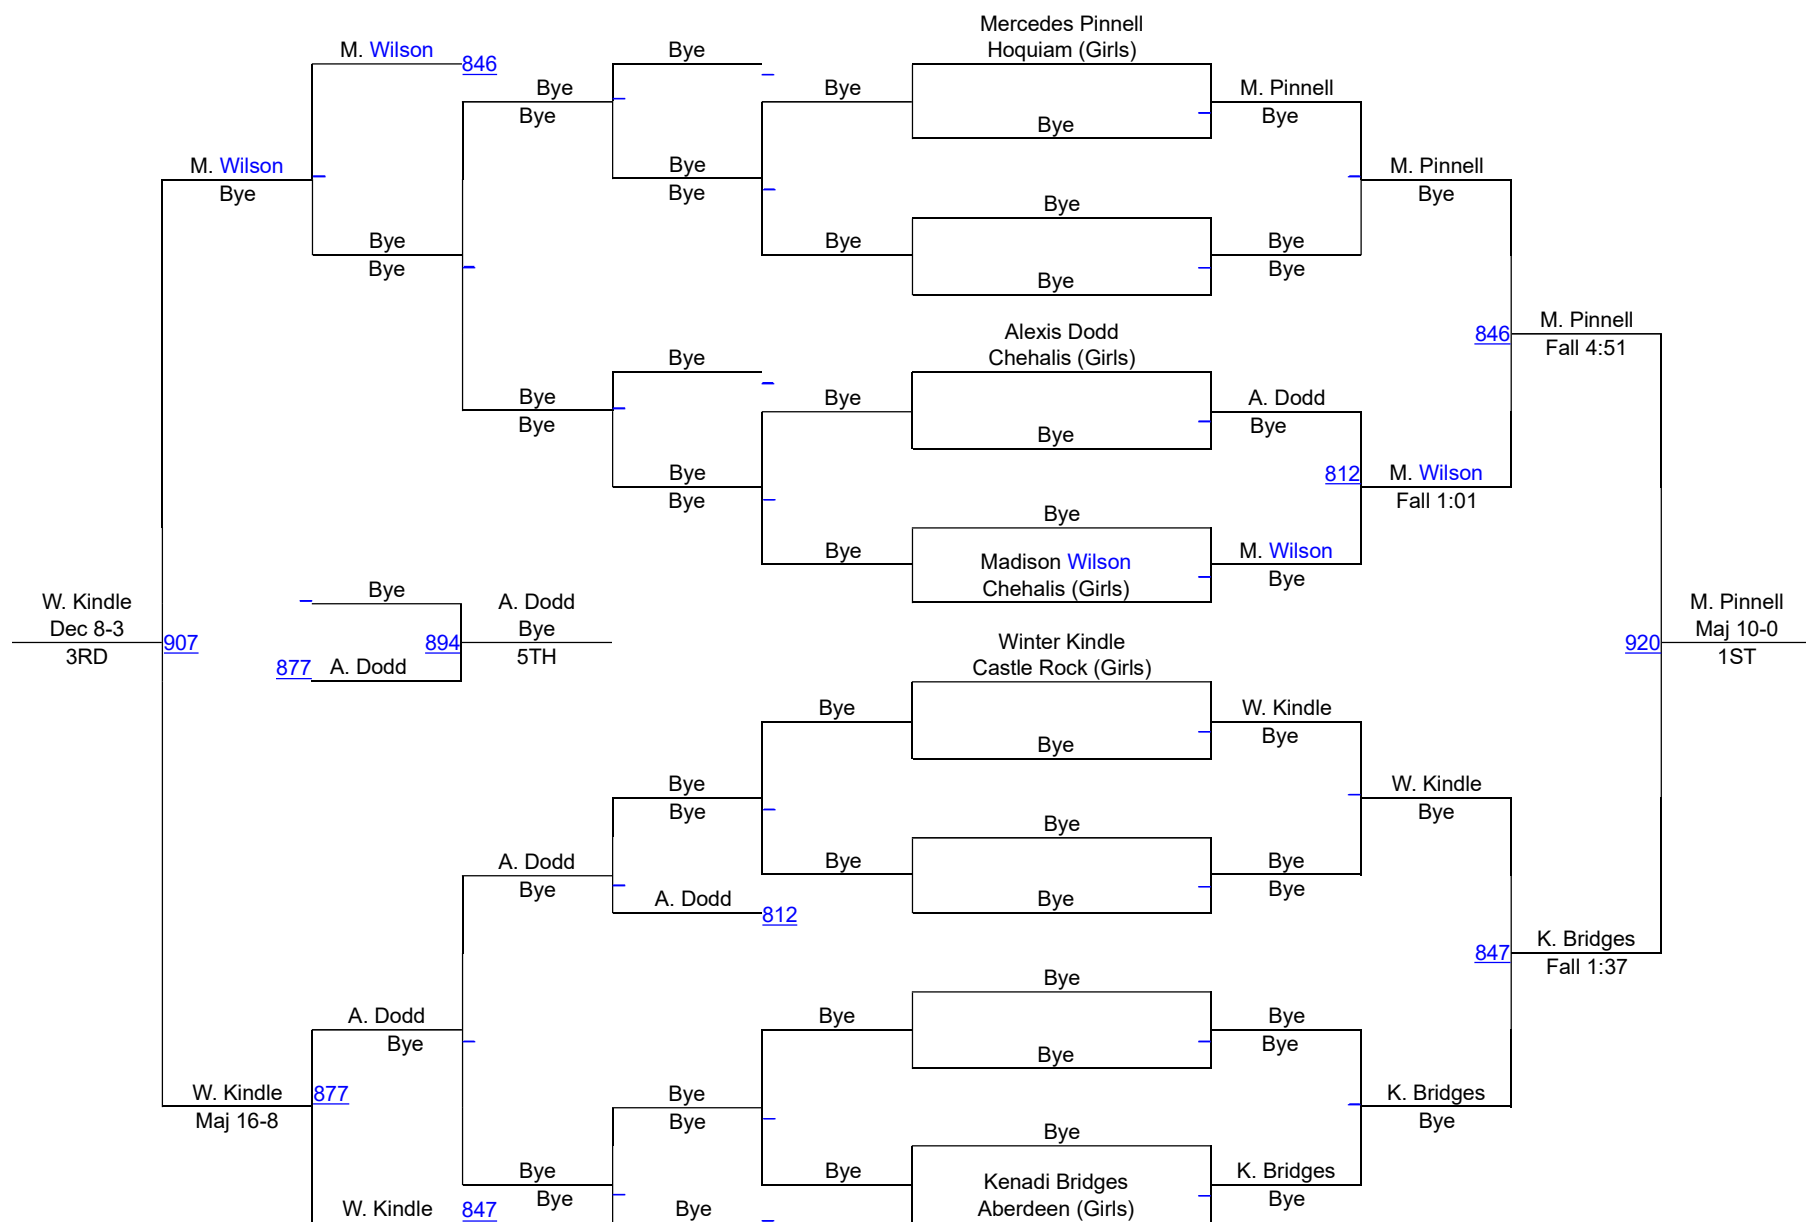

WIAA Dist.4 North 2A,1A,2B,Girls Sub-Reg

North Girls 100

WIAA Dist.4 North 2A,1A,2B,Girls Sub-Reg

North Girls 105

WIAA Dist.4 North 2A,1A,2B,Girls Sub-Reg

North Girls 110

WIAA Dist.4 North 2A,1A,2B,Girls Sub-Reg

North Girls 115

WIAA Dist.4 North 2A,1A,2B,Girls Sub-Reg

North Girls 120

WIAA Dist.4 North 2A,1A,2B,Girls Sub-Reg

North Girls 125

WIAA Dist.4 North 2A,1A,2B,Girls Sub-Reg

North Girls 130

WIAA Dist.4 North 2A,1A,2B,Girls Sub-Reg