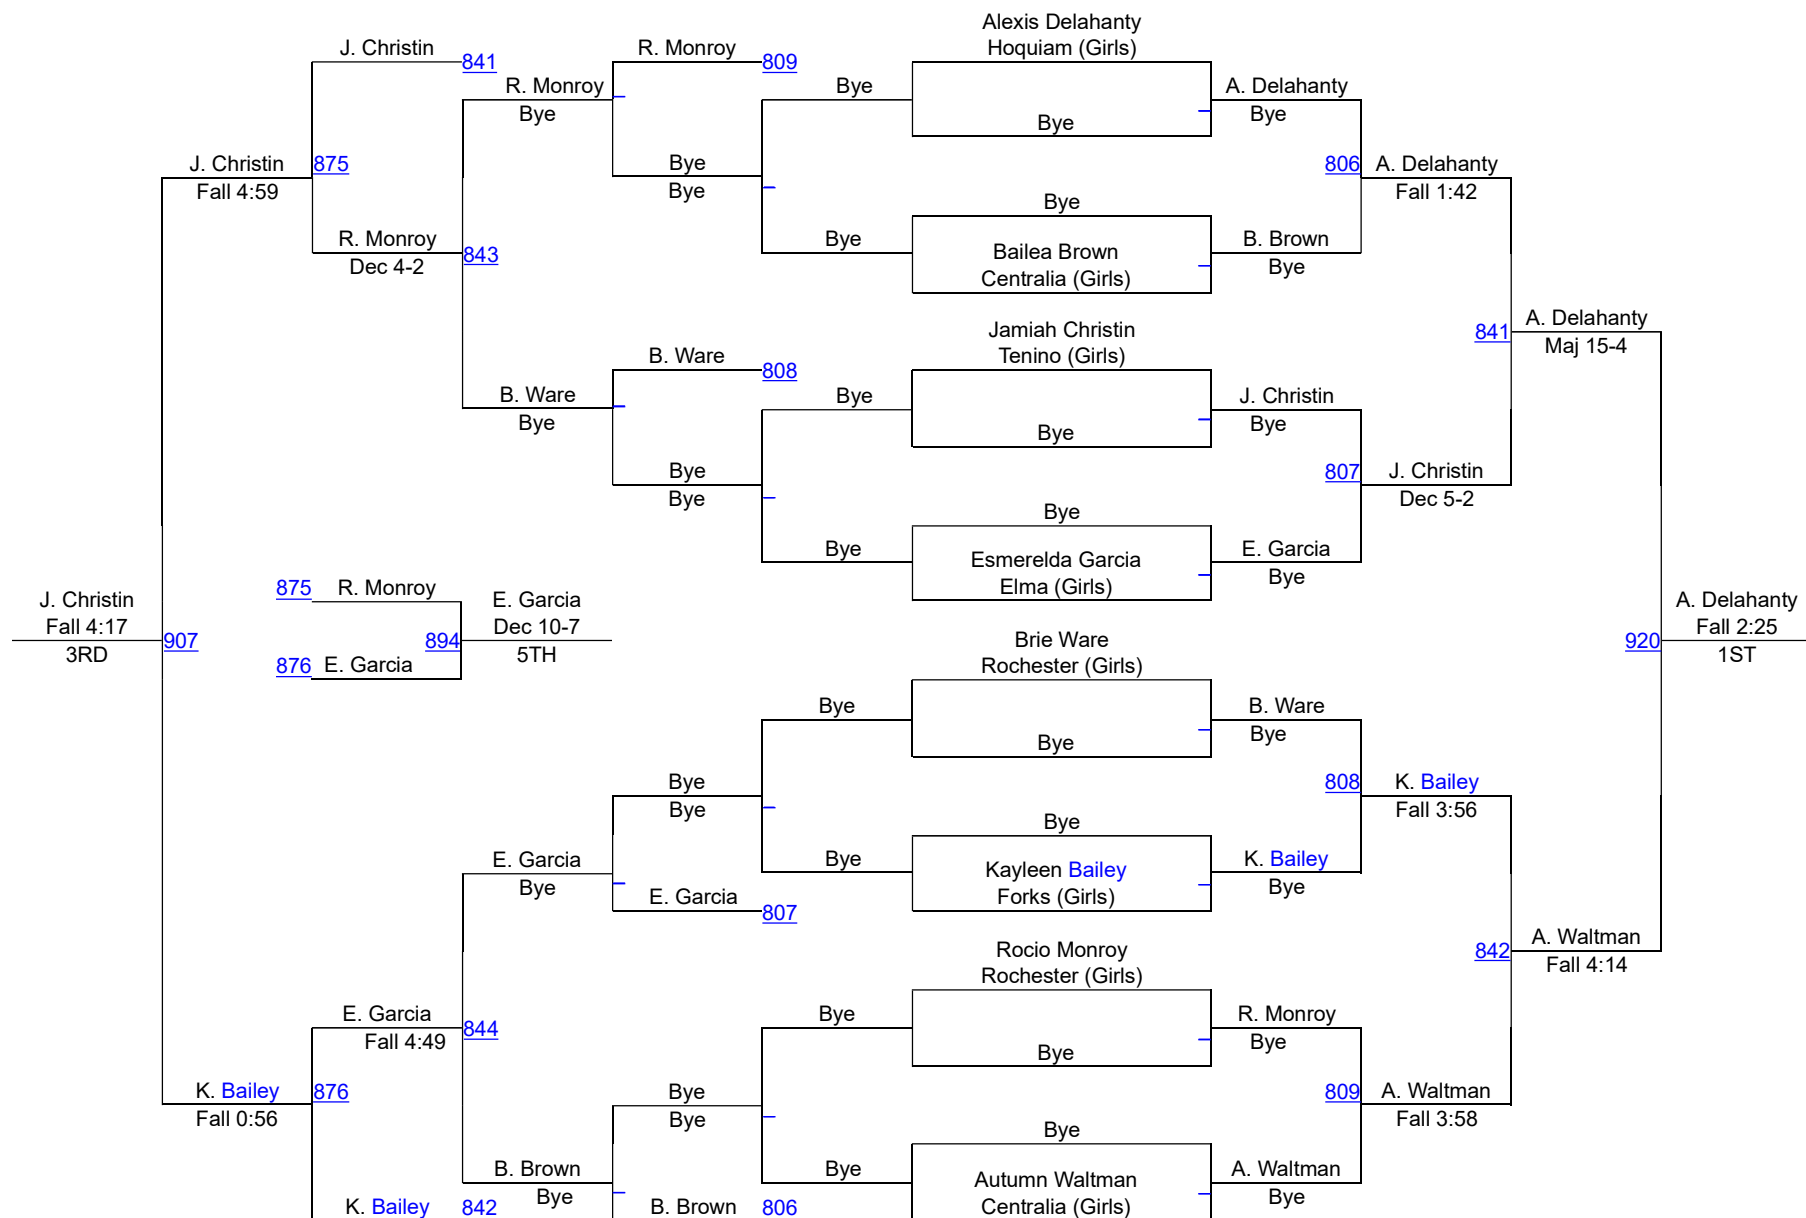

WIAA Dist.4 North 2A,1A,2B,Girls Sub-Reg

North Girls 100

WIAA Dist.4 North 2A,1A,2B,Girls Sub-Reg

North Girls 105

WIAA Dist.4 North 2A,1A,2B,Girls Sub-Reg

North Girls 110

WIAA Dist.4 North 2A,1A,2B,Girls Sub-Reg

North Girls 115

WIAA Dist.4 North 2A,1A,2B,Girls Sub-Reg

North Girls 120

WIAA Dist.4 North 2A,1A,2B,Girls Sub-Reg

North Girls 125

WIAA Dist.4 North 2A,1A,2B,Girls Sub-Reg

North Girls 130

WIAA Dist.4 North 2A,1A,2B,Girls Sub-Reg