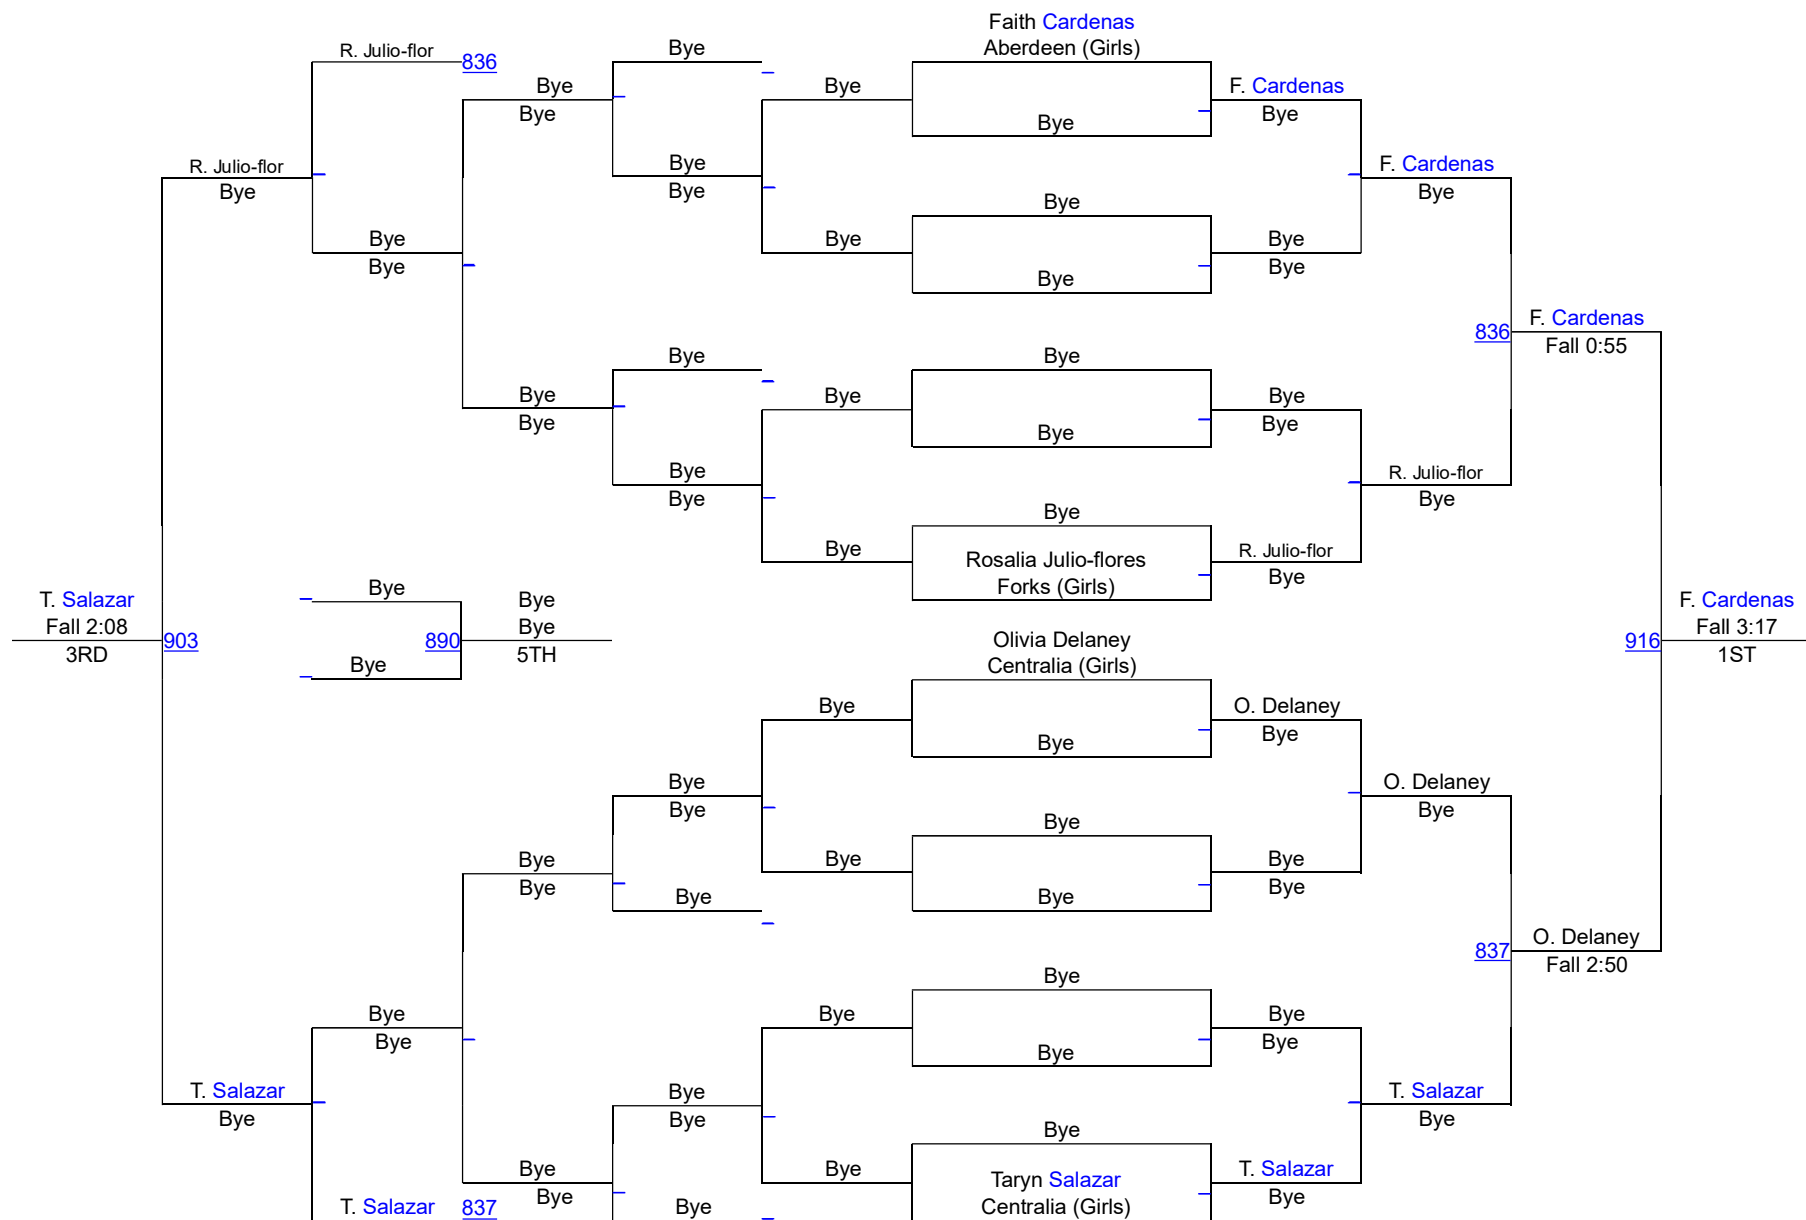

WIAA Dist.4 North 2A,1A,2B,Girls Sub-Reg

North Girls 100

WIAA Dist.4 North 2A,1A,2B,Girls Sub-Reg

North Girls 105

WIAA Dist.4 North 2A,1A,2B,Girls Sub-Reg

North Girls 110

WIAA Dist.4 North 2A,1A,2B,Girls Sub-Reg

North Girls 115

WIAA Dist.4 North 2A,1A,2B,Girls Sub-Reg

North Girls 120

WIAA Dist.4 North 2A,1A,2B,Girls Sub-Reg

North Girls 125

WIAA Dist.4 North 2A,1A,2B,Girls Sub-Reg

North Girls 130

WIAA Dist.4 North 2A,1A,2B,Girls Sub-Reg