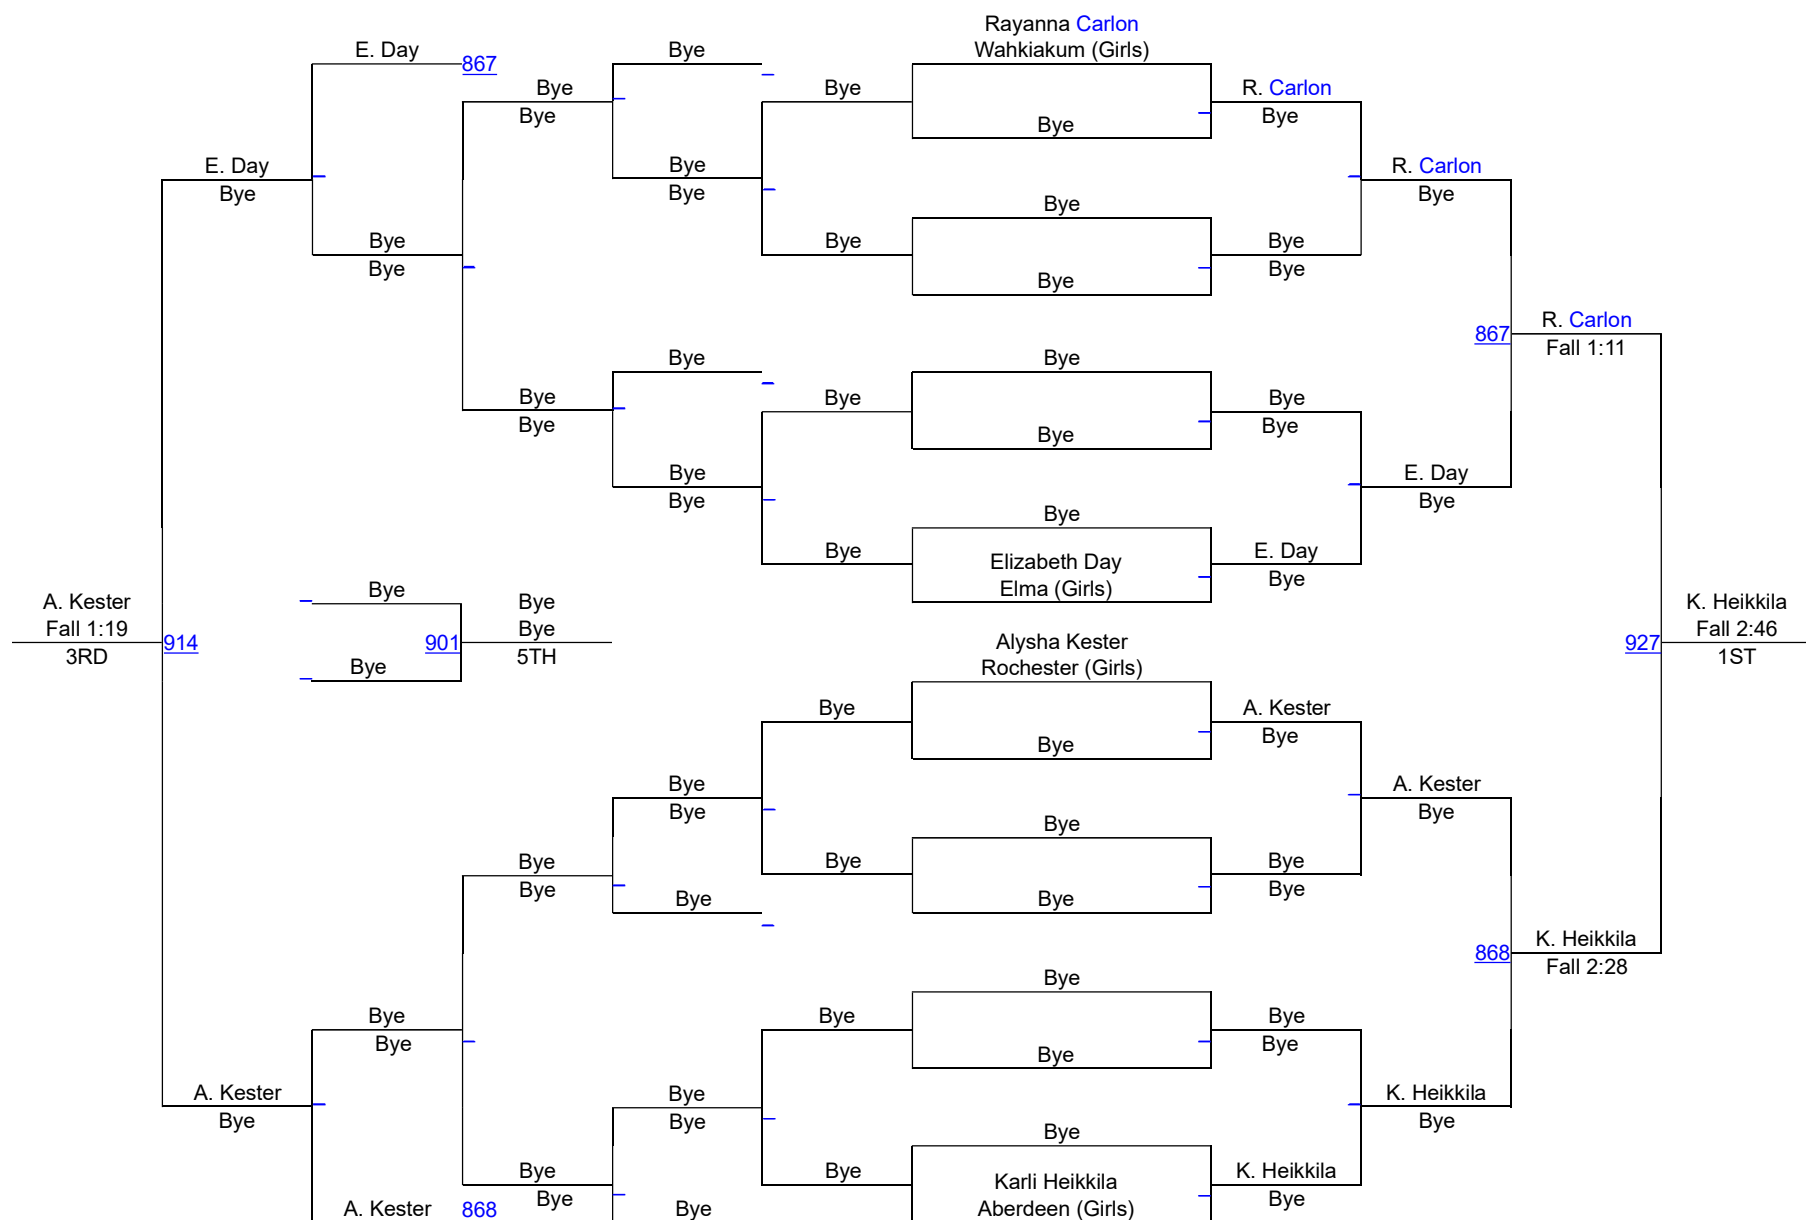

WIAA Dist.4 North 2A,1A,2B,Girls Sub-Reg

North Girls 170