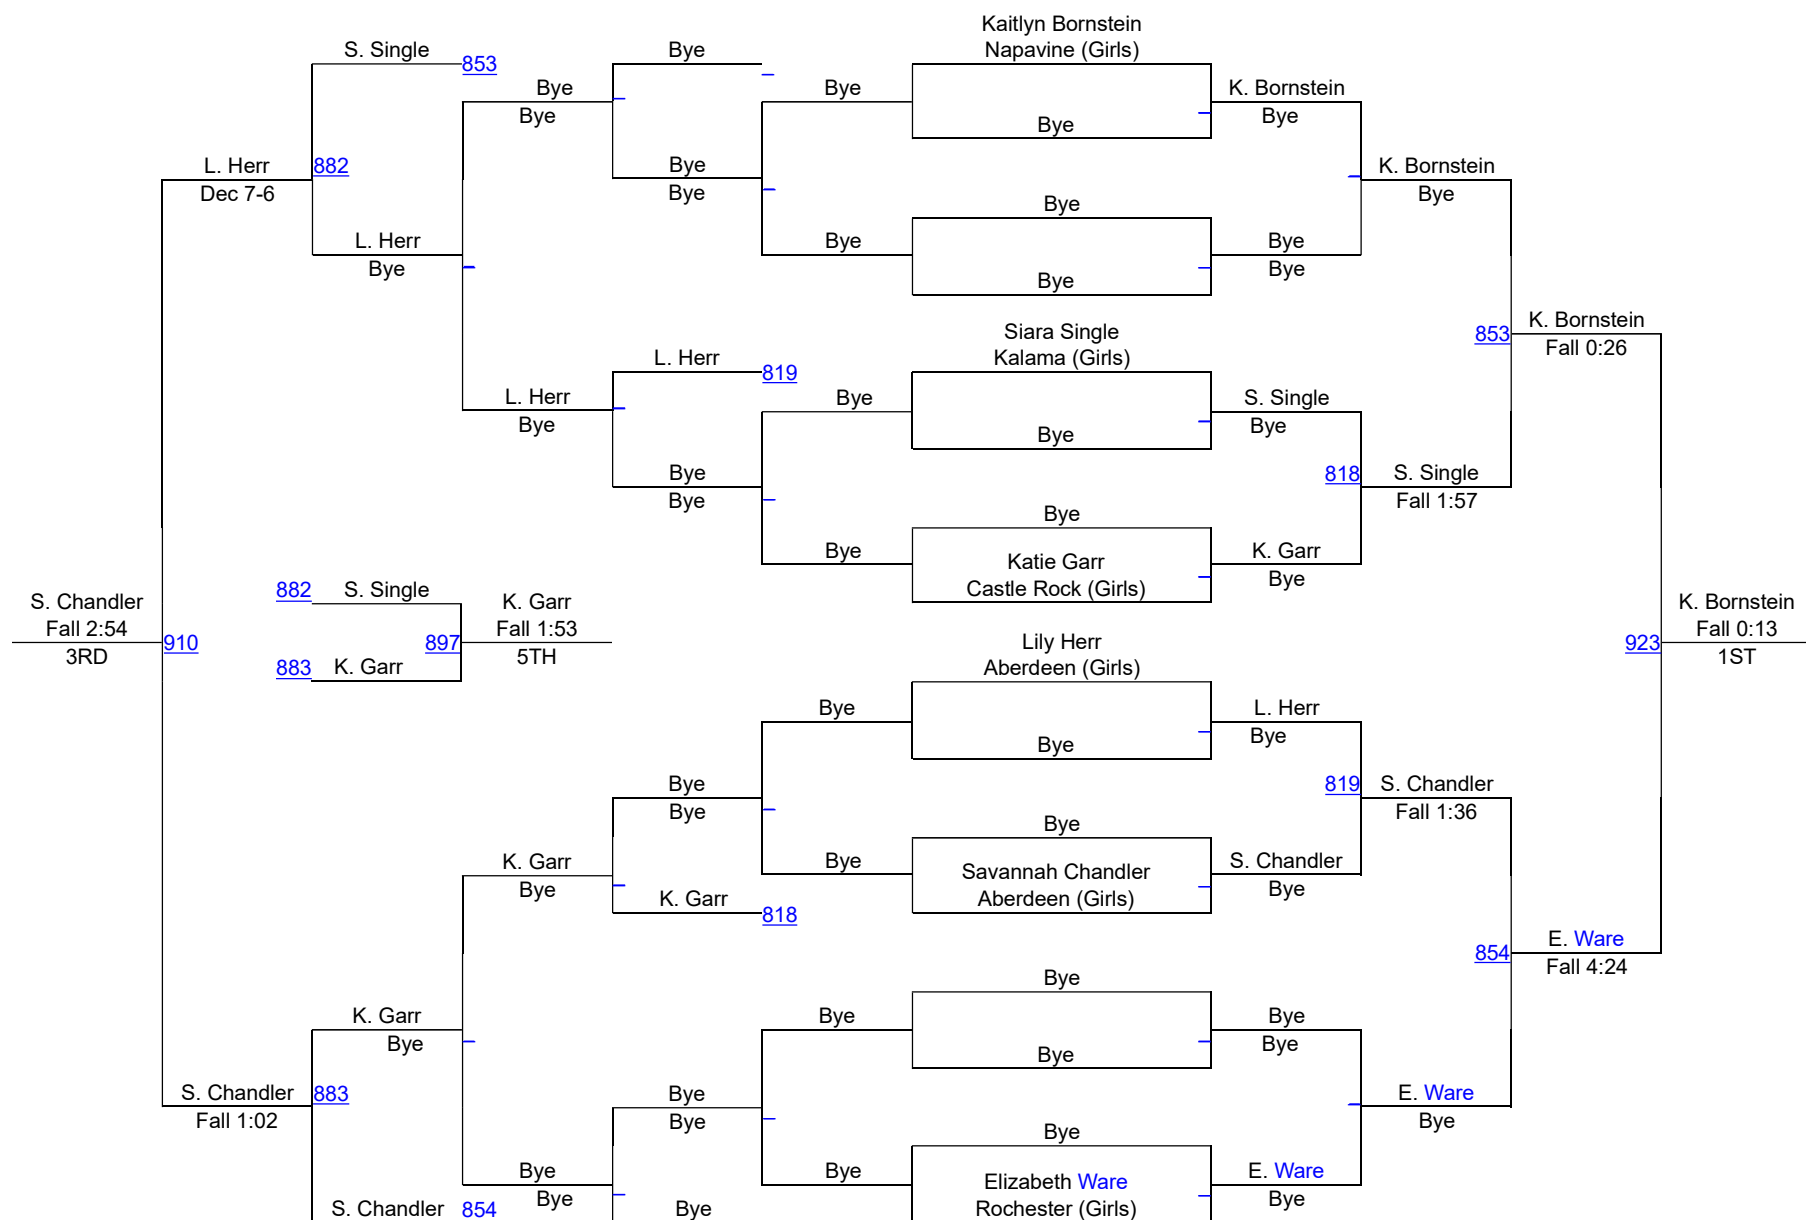

WIAA Dist.4 North 2A,1A,2B,Girls Sub-Reg

North Girls 135