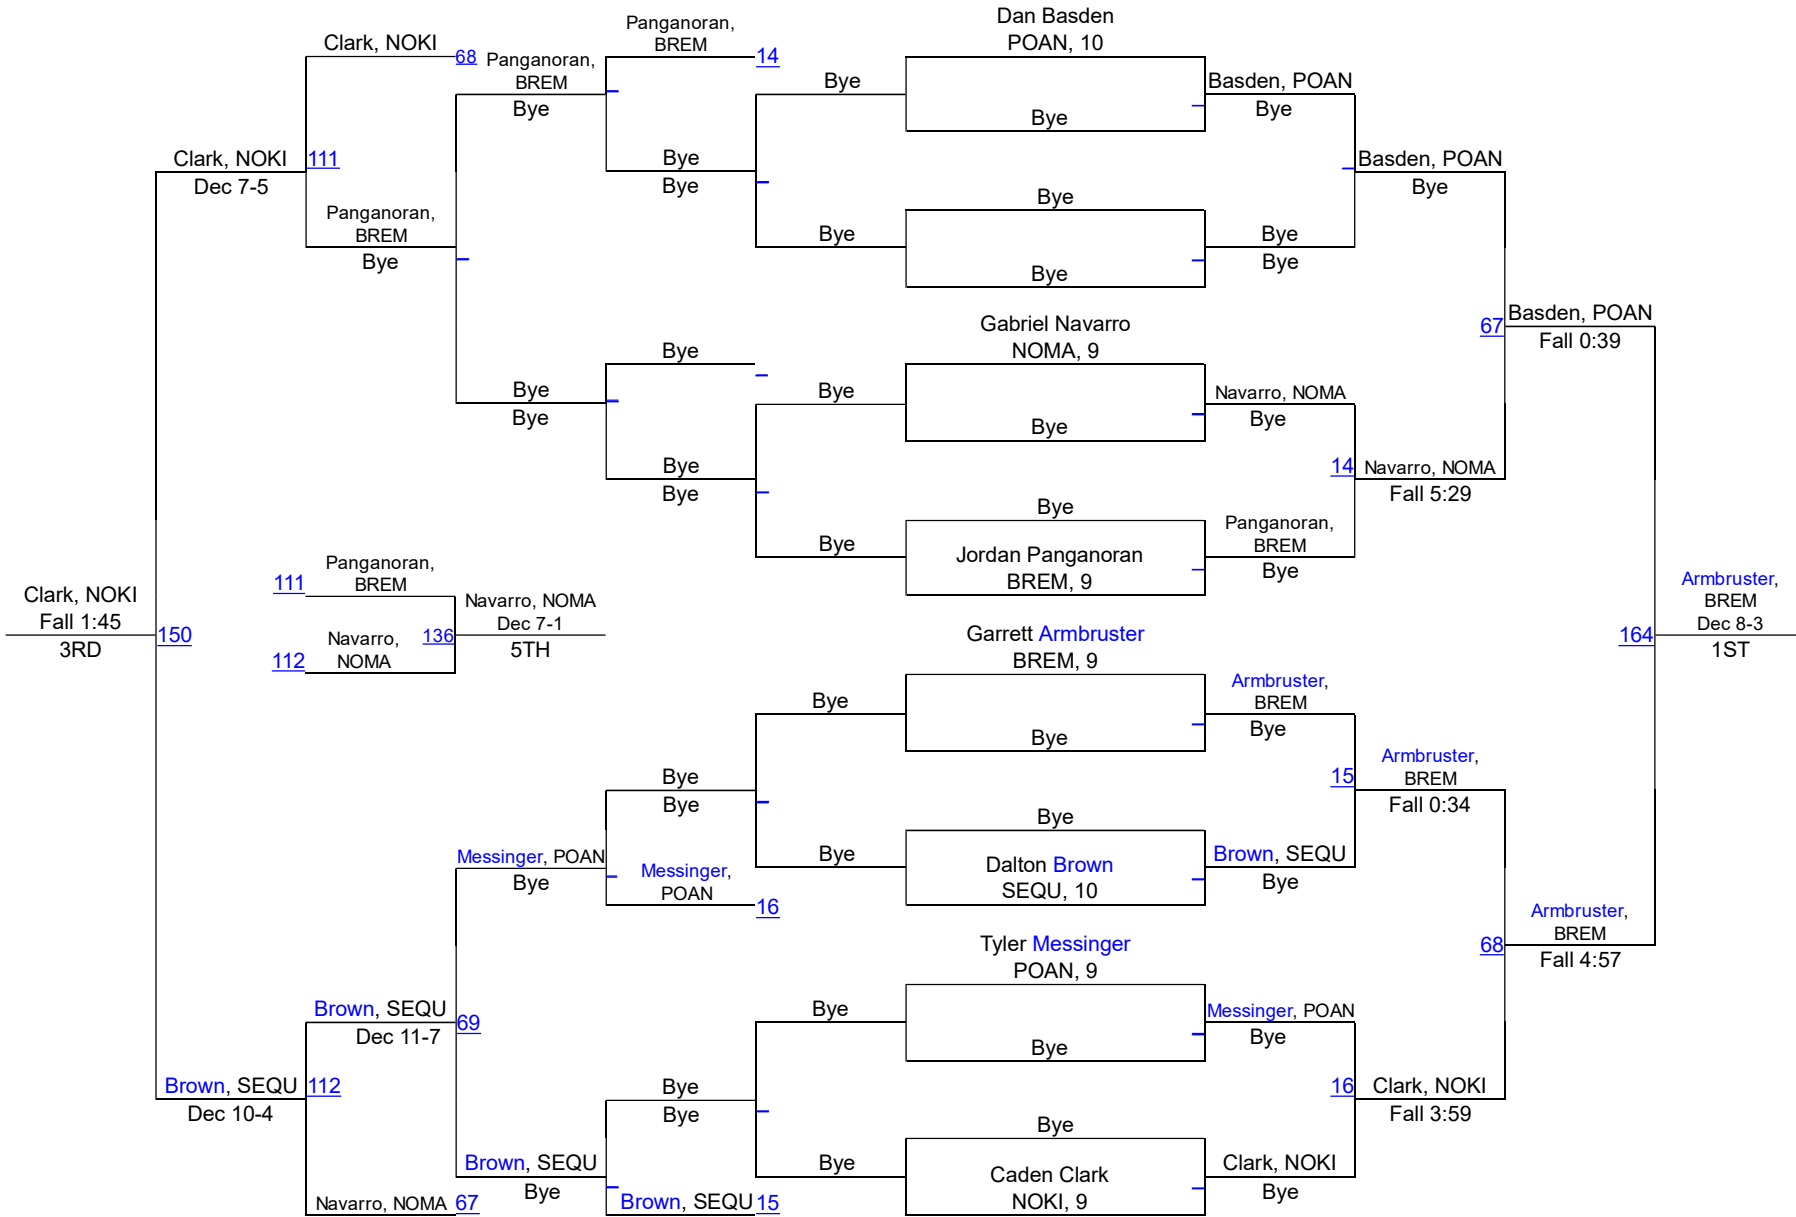

Olympic League Sub Regionals

106

Olympic League Sub Regionals

113

Olympic League Sub Regionals

126

Olympic League Sub Regionals

138

Olympic League Sub Regionals

145

Olympic League Sub Regionals

160

Olympic League Sub Regionals

170

Olympic League Sub Regionals

195

Olympic League Sub Regionals

220

Olympic League Sub Regionals

285