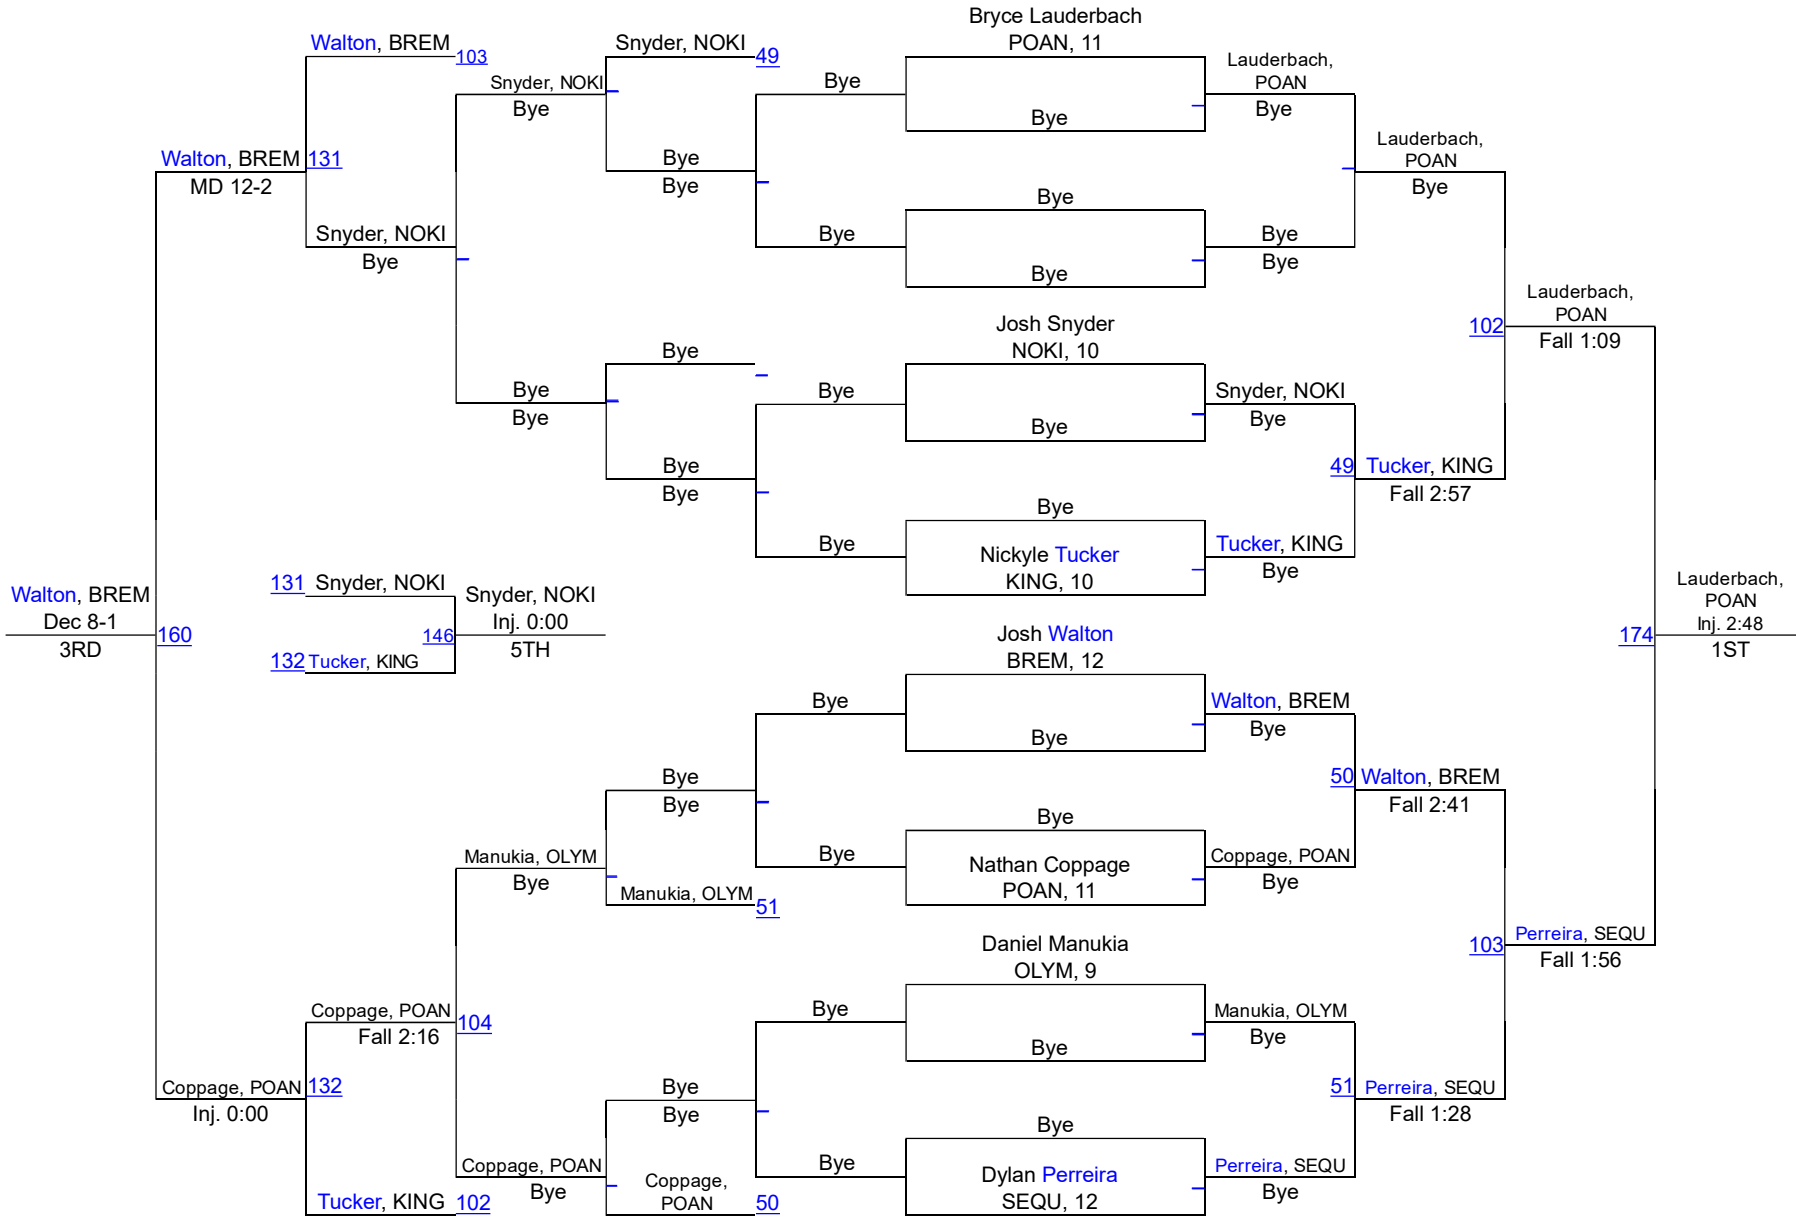

Olympic League Sub Regionals

106

Olympic League Sub Regionals

113

Olympic League Sub Regionals

126

Olympic League Sub Regionals

138

Olympic League Sub Regionals

145

Olympic League Sub Regionals

160

Olympic League Sub Regionals

170

Olympic League Sub Regionals

195

Olympic League Sub Regionals

220

Olympic League Sub Regionals

285