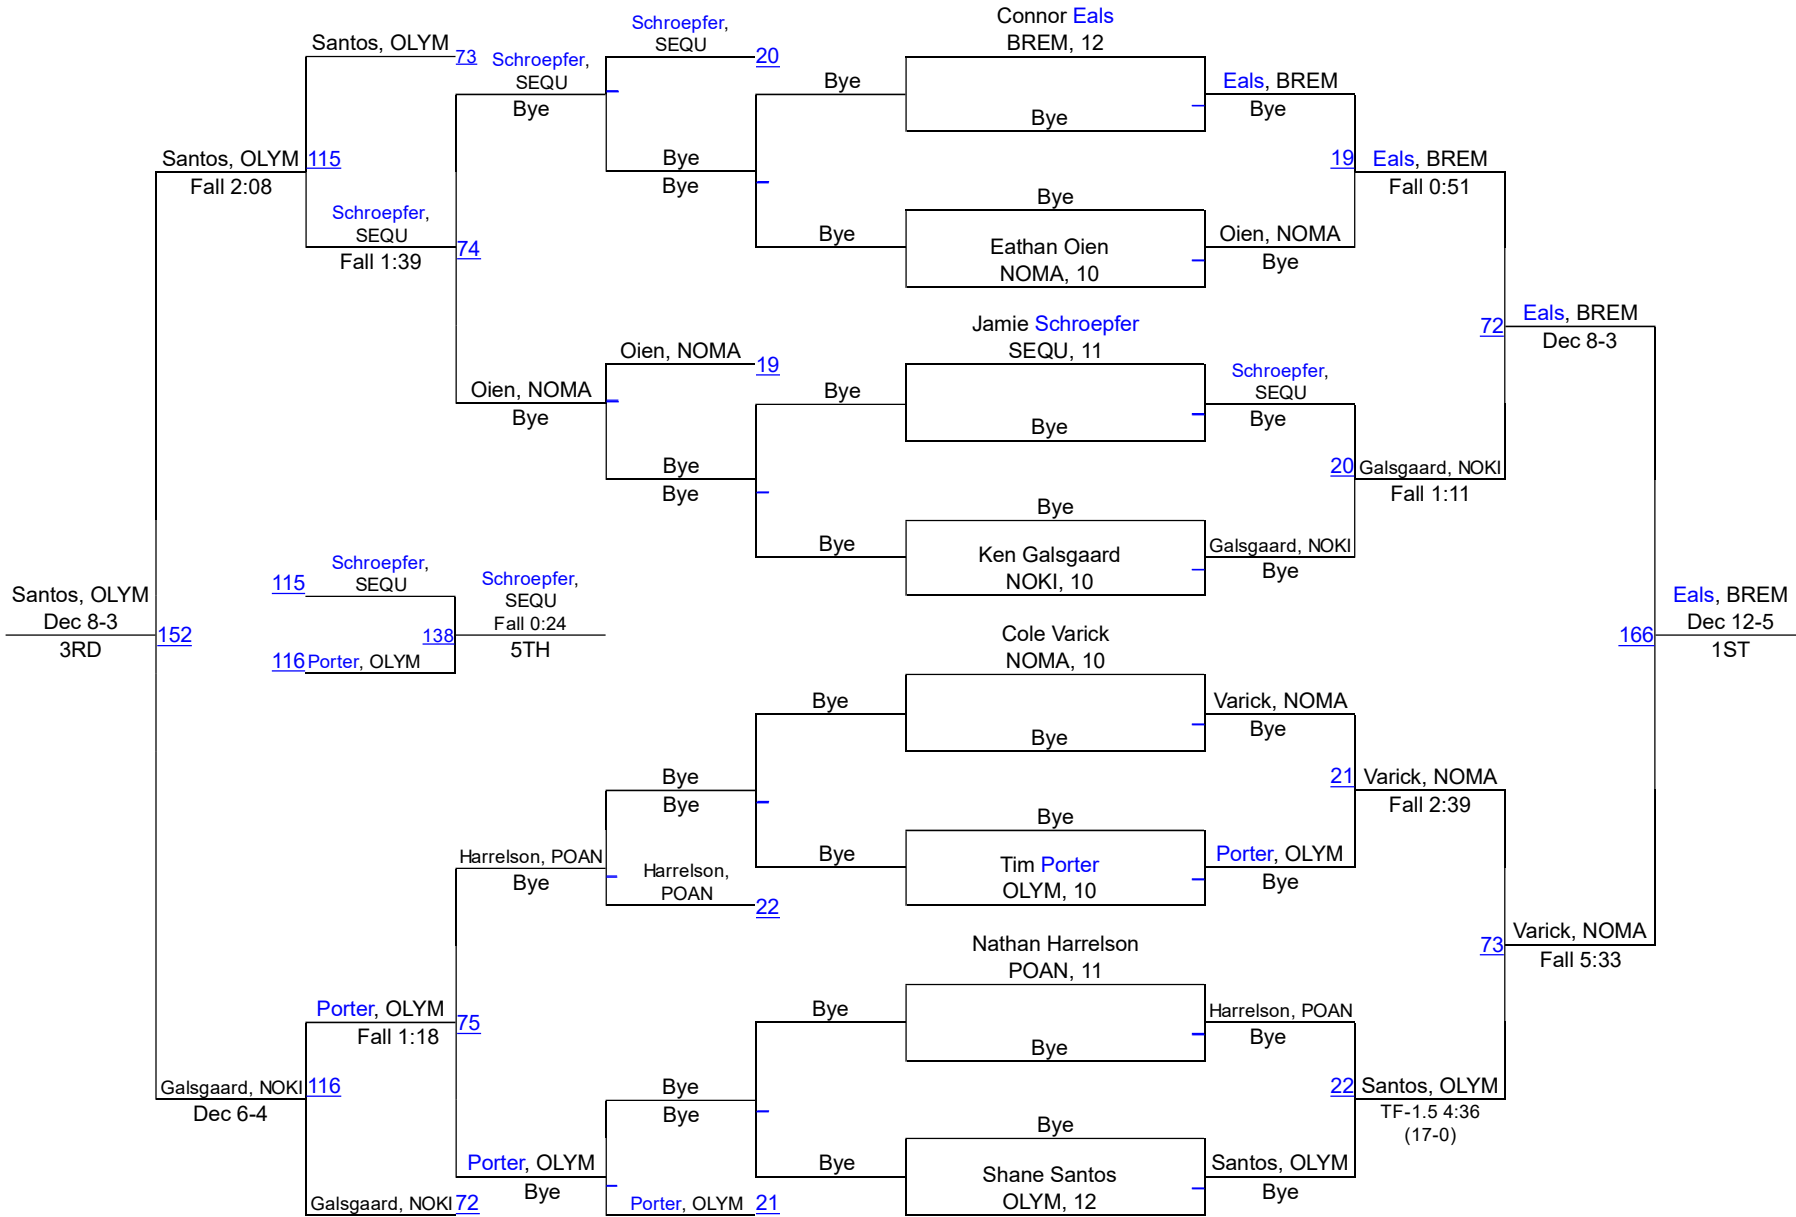

Olympic League Sub Regionals

106

Olympic League Sub Regionals

113

Olympic League Sub Regionals

126

Olympic League Sub Regionals

138

Olympic League Sub Regionals

145

Olympic League Sub Regionals

160

Olympic League Sub Regionals

170

Olympic League Sub Regionals

195

Olympic League Sub Regionals

220

Olympic League Sub Regionals

285