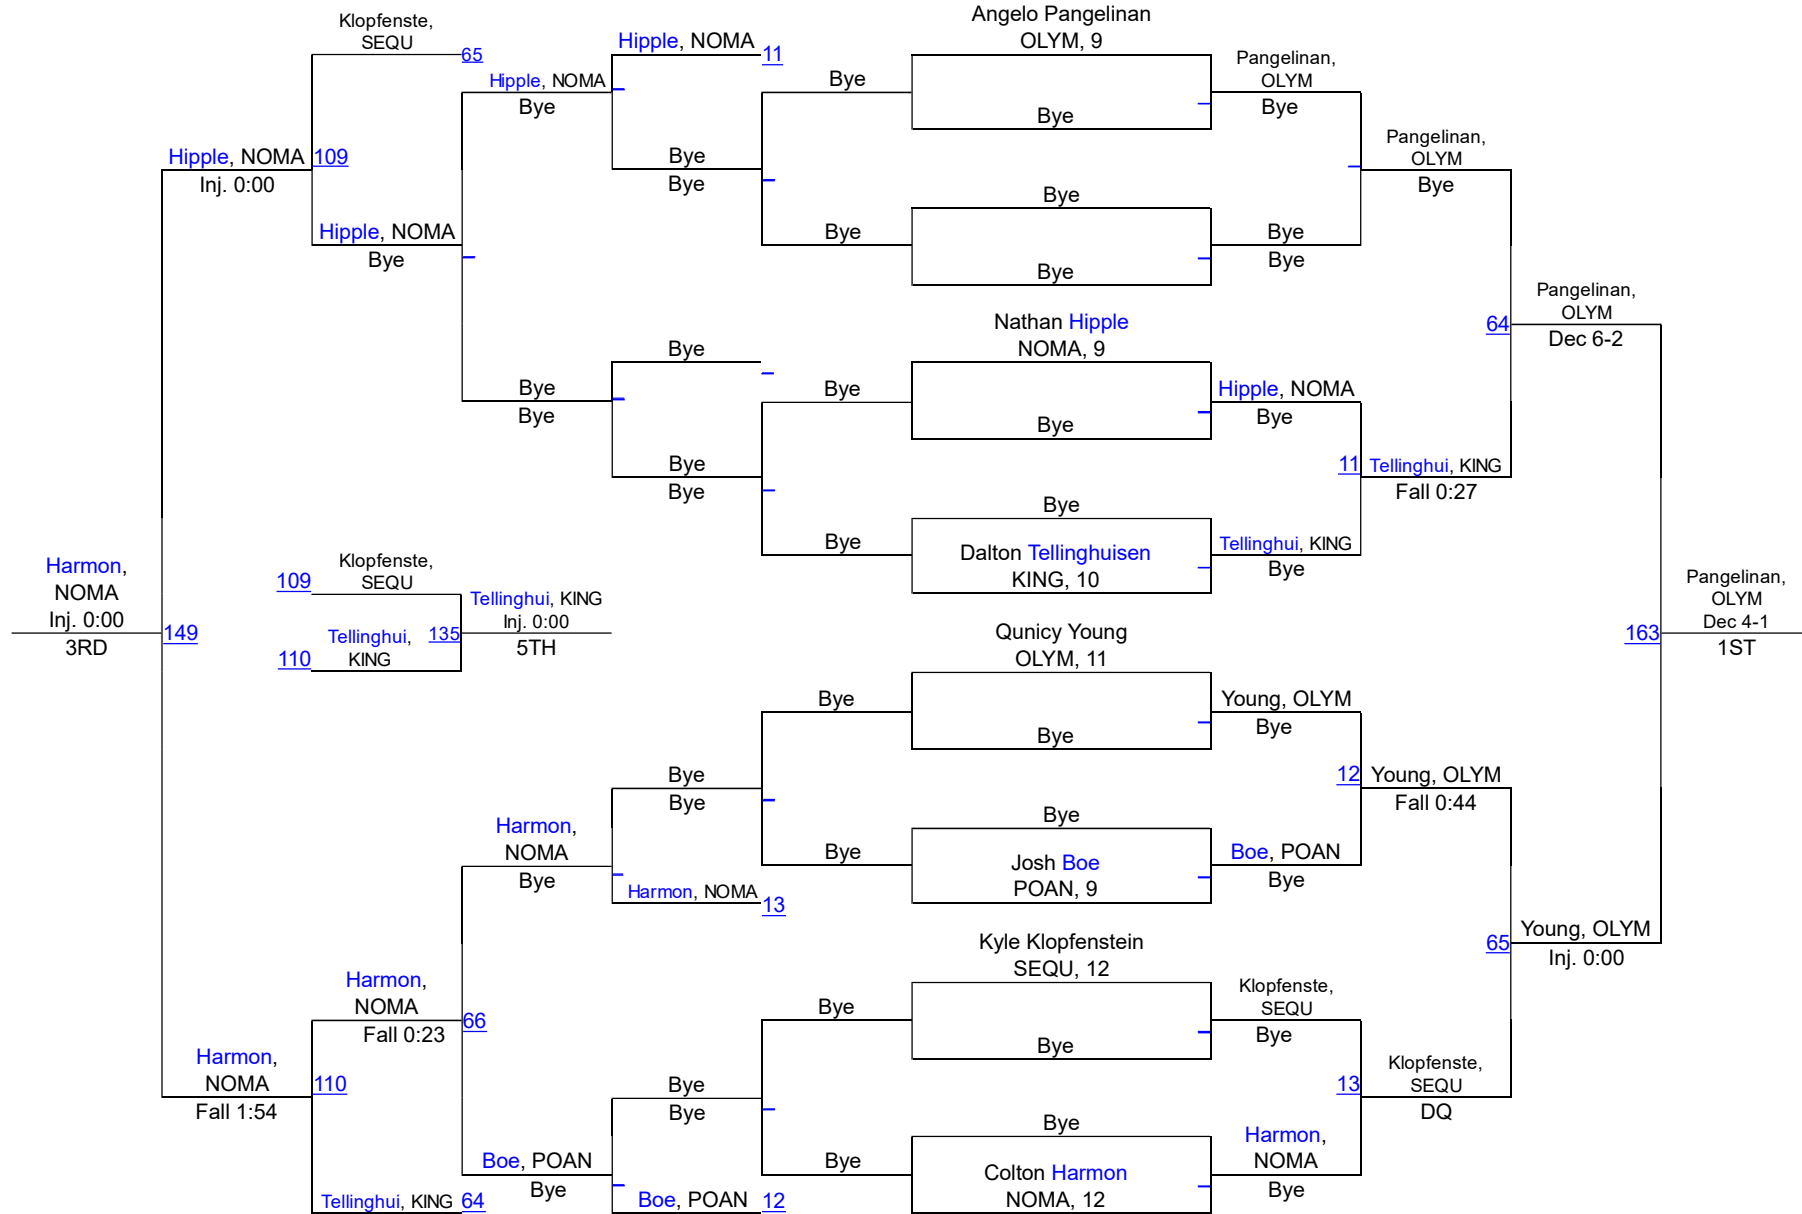

Olympic League Sub Regionals

106

Olympic League Sub Regionals

113

Olympic League Sub Regionals

126

Olympic League Sub Regionals

138

Olympic League Sub Regionals

145

Olympic League Sub Regionals

160

Olympic League Sub Regionals

170

Olympic League Sub Regionals

195

Olympic League Sub Regionals

220

Olympic League Sub Regionals

285