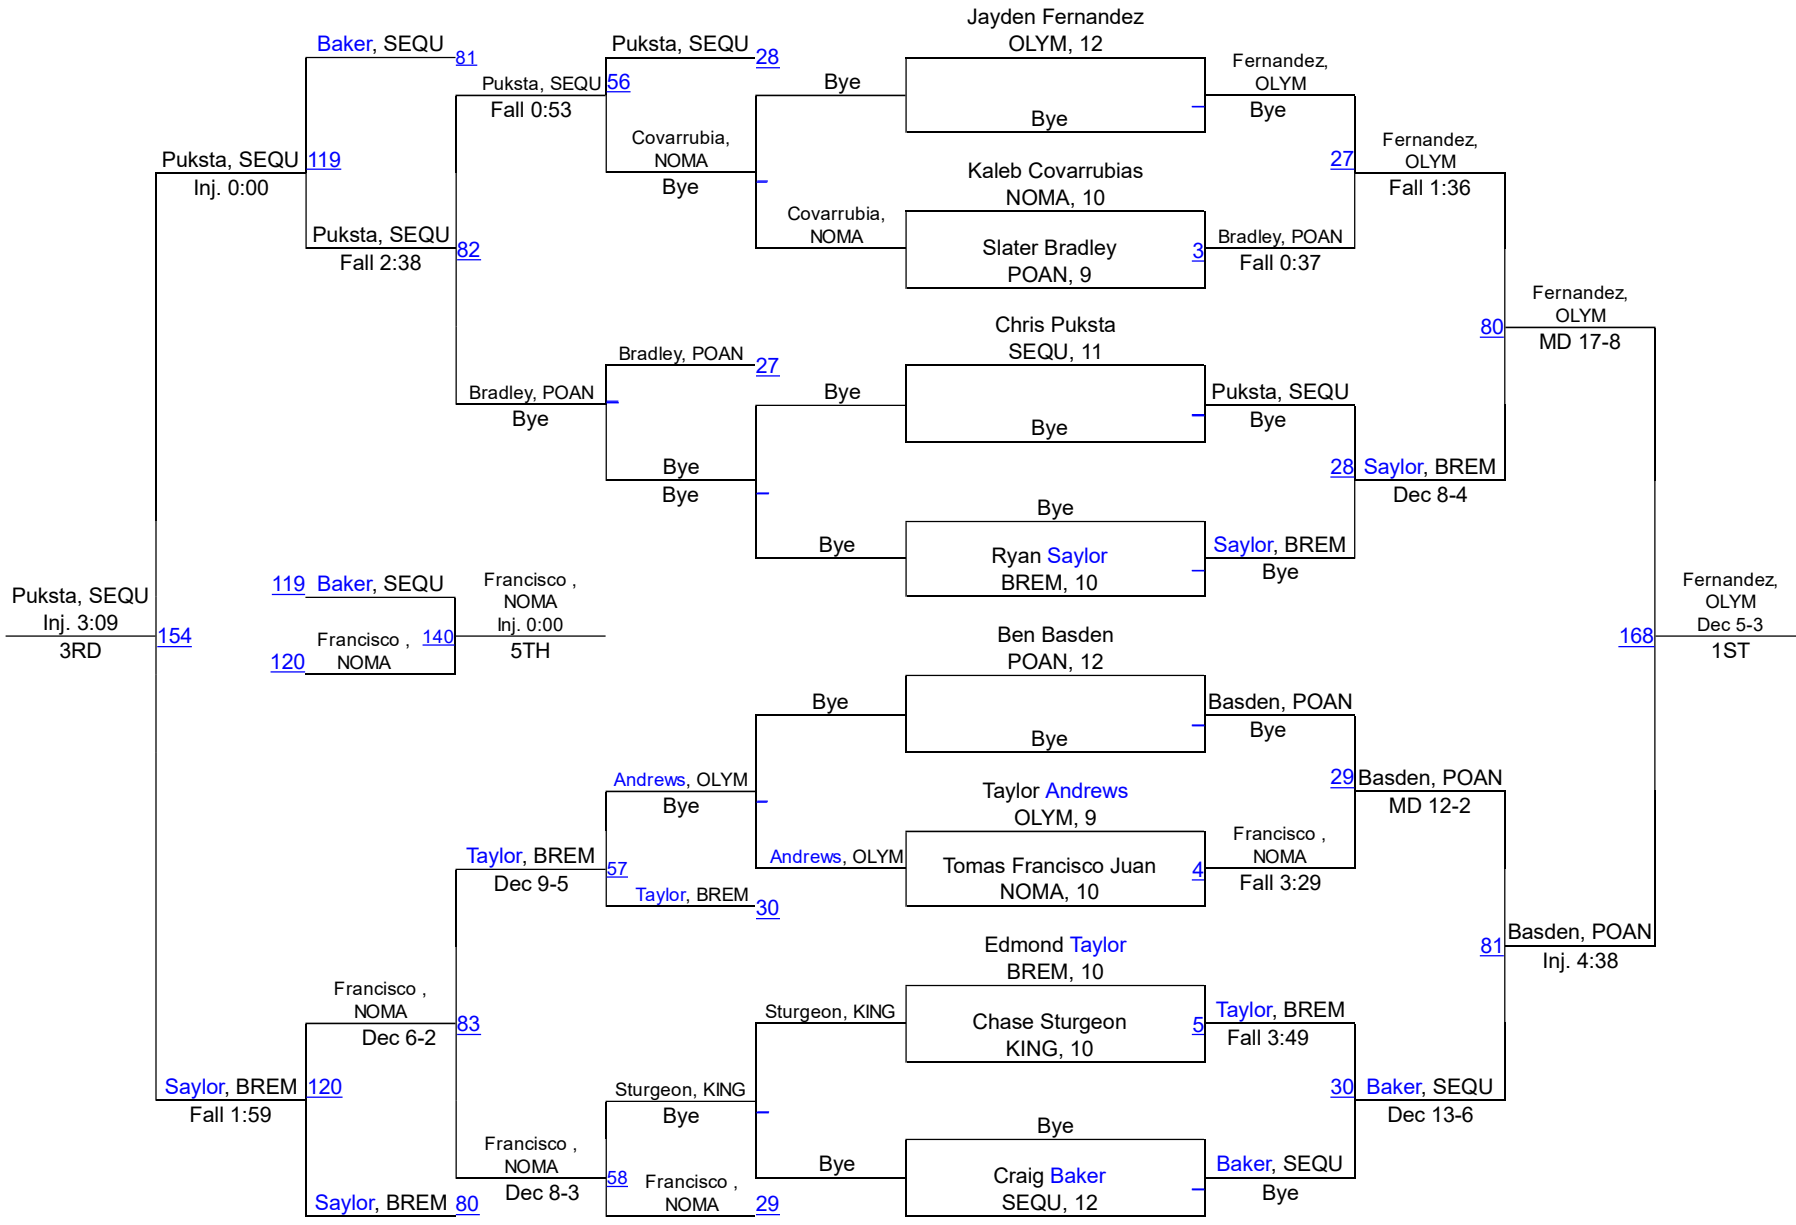

Olympic League Sub Regionals

106

Olympic League Sub Regionals

113

Olympic League Sub Regionals

126

Olympic League Sub Regionals

138

Olympic League Sub Regionals

145

Olympic League Sub Regionals

160

Olympic League Sub Regionals

170

Olympic League Sub Regionals

195

Olympic League Sub Regionals

220

Olympic League Sub Regionals

285