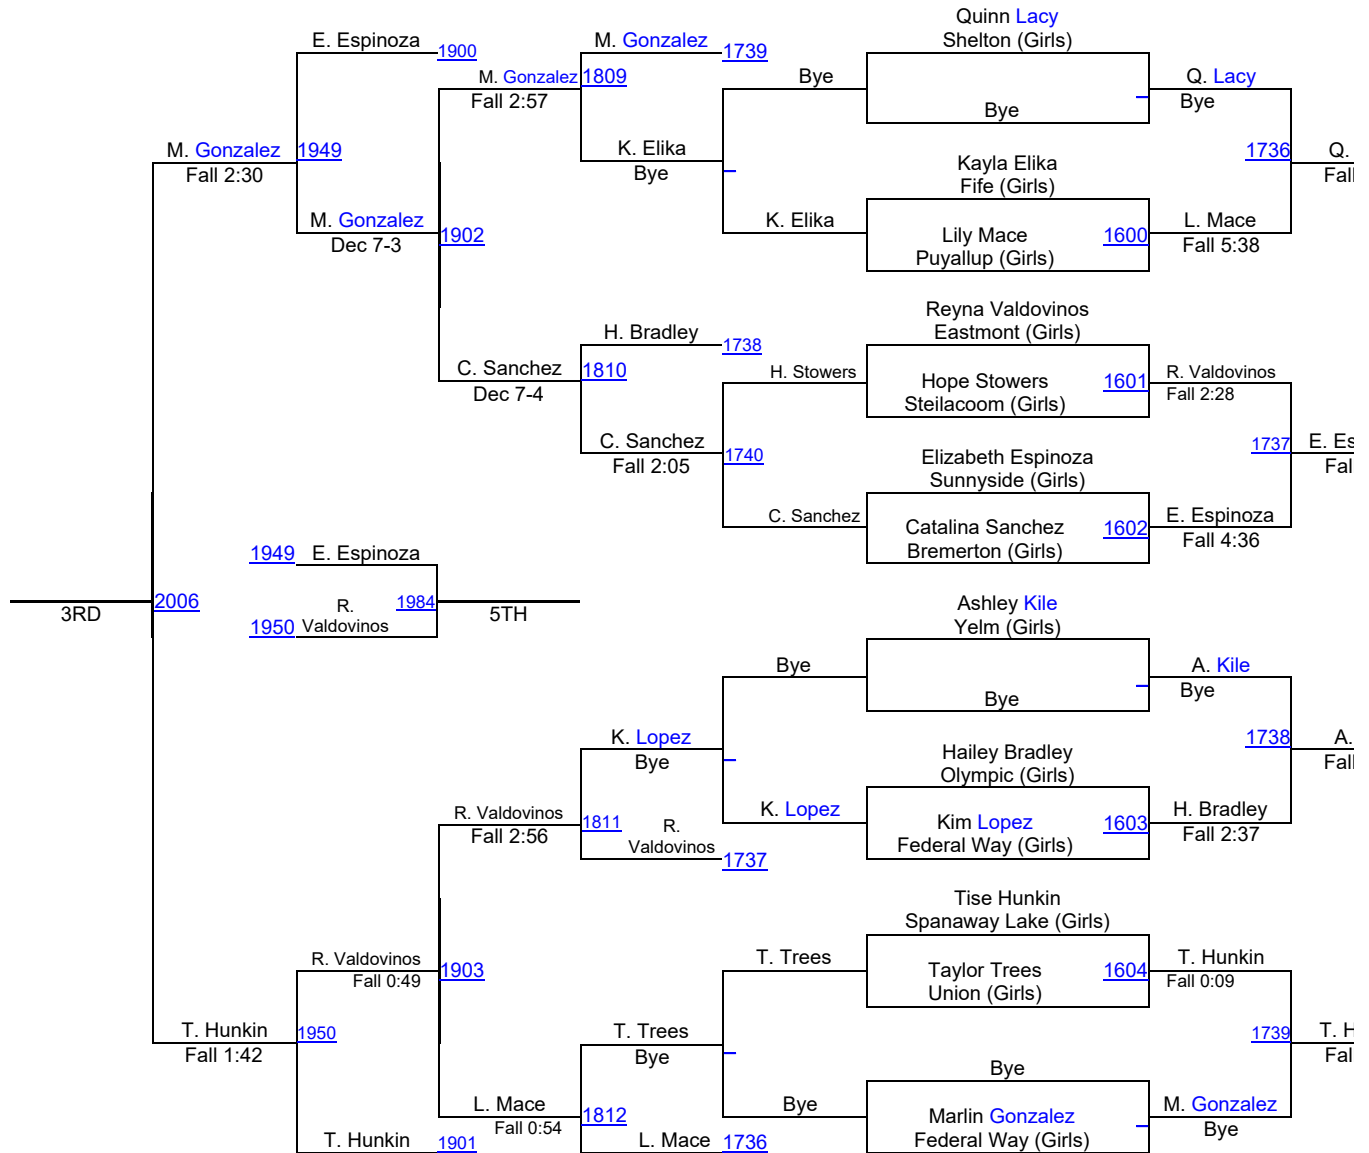

HammerHead Invitational 2017