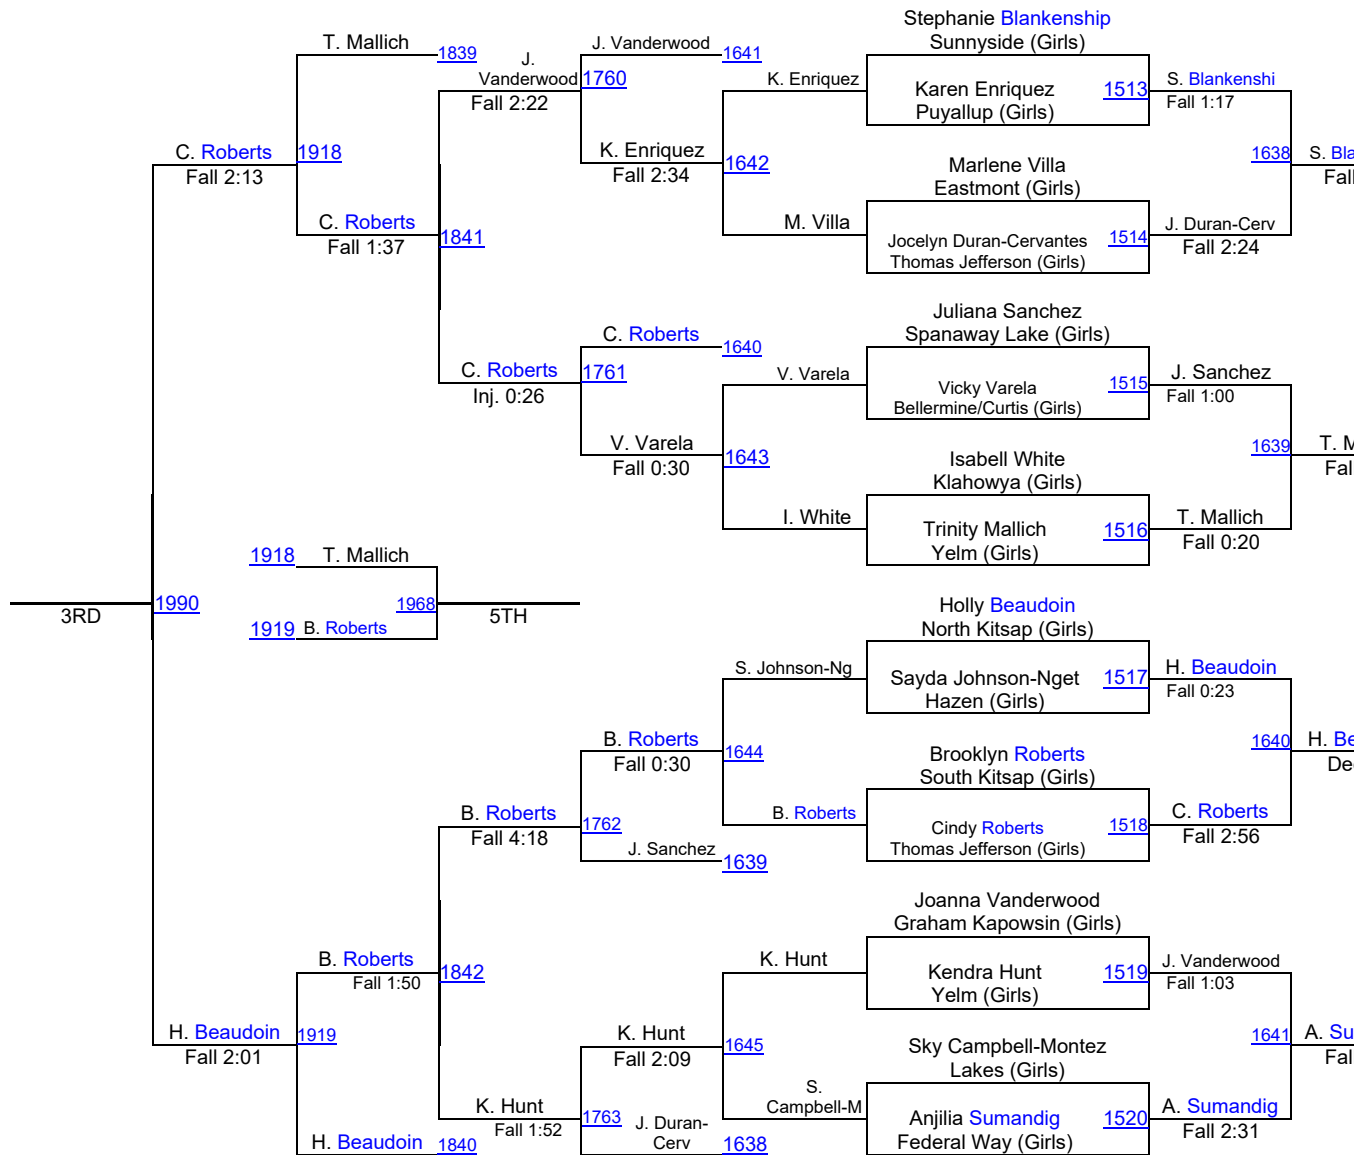

HammerHead Invitational 2017