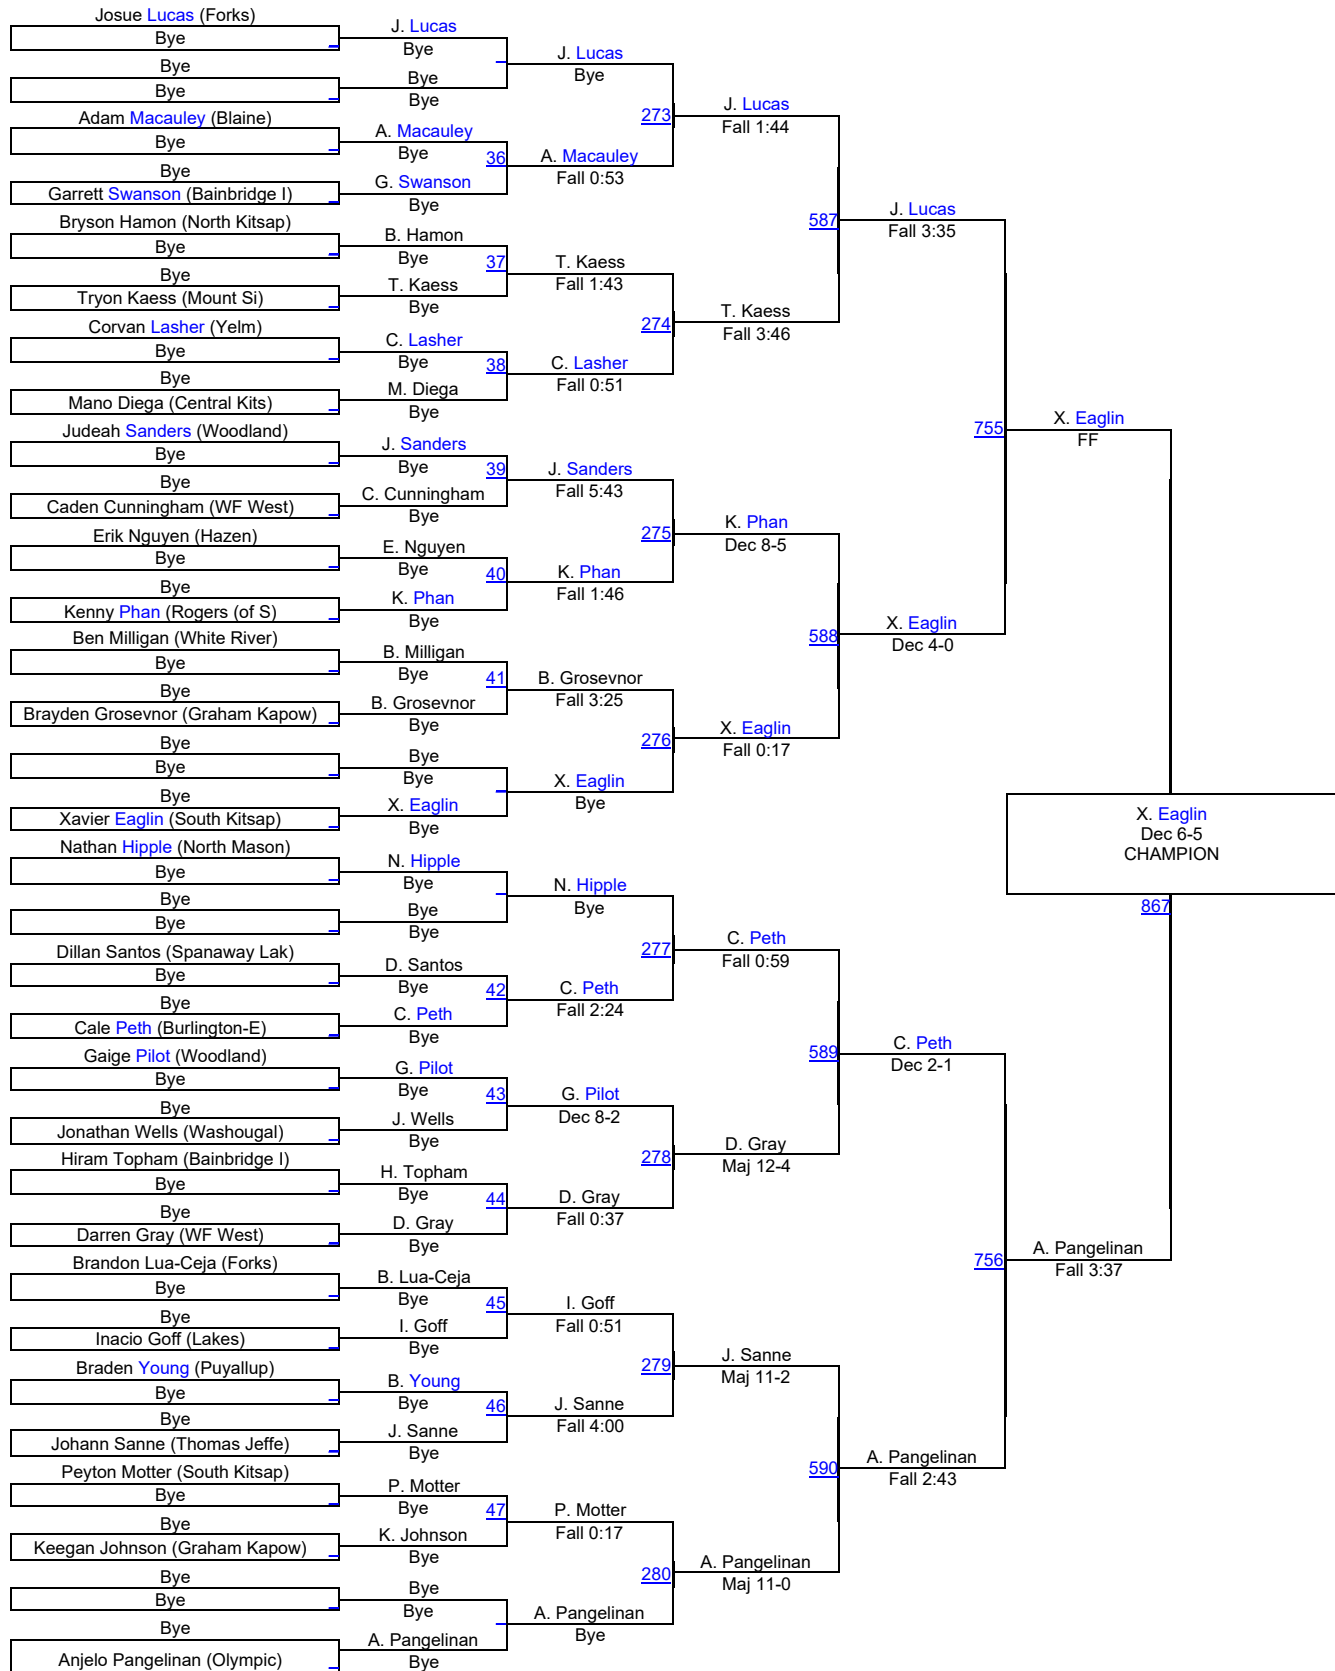

HammerHead Invitational 2017

Male 106