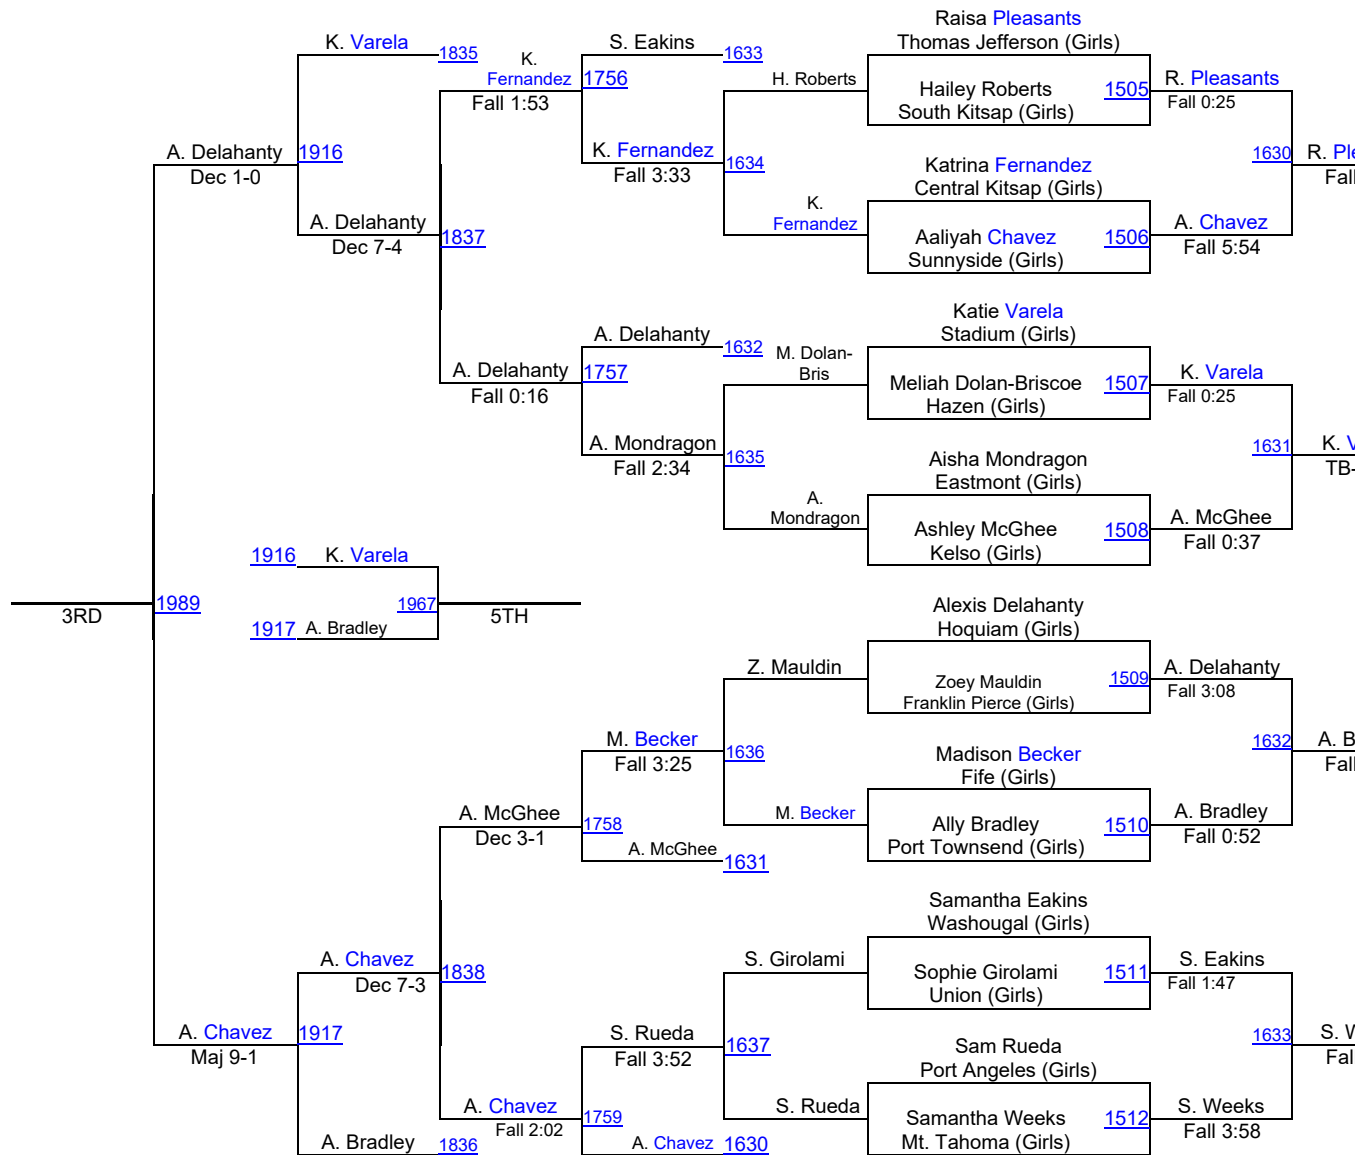

HammerHead Invitational 2017