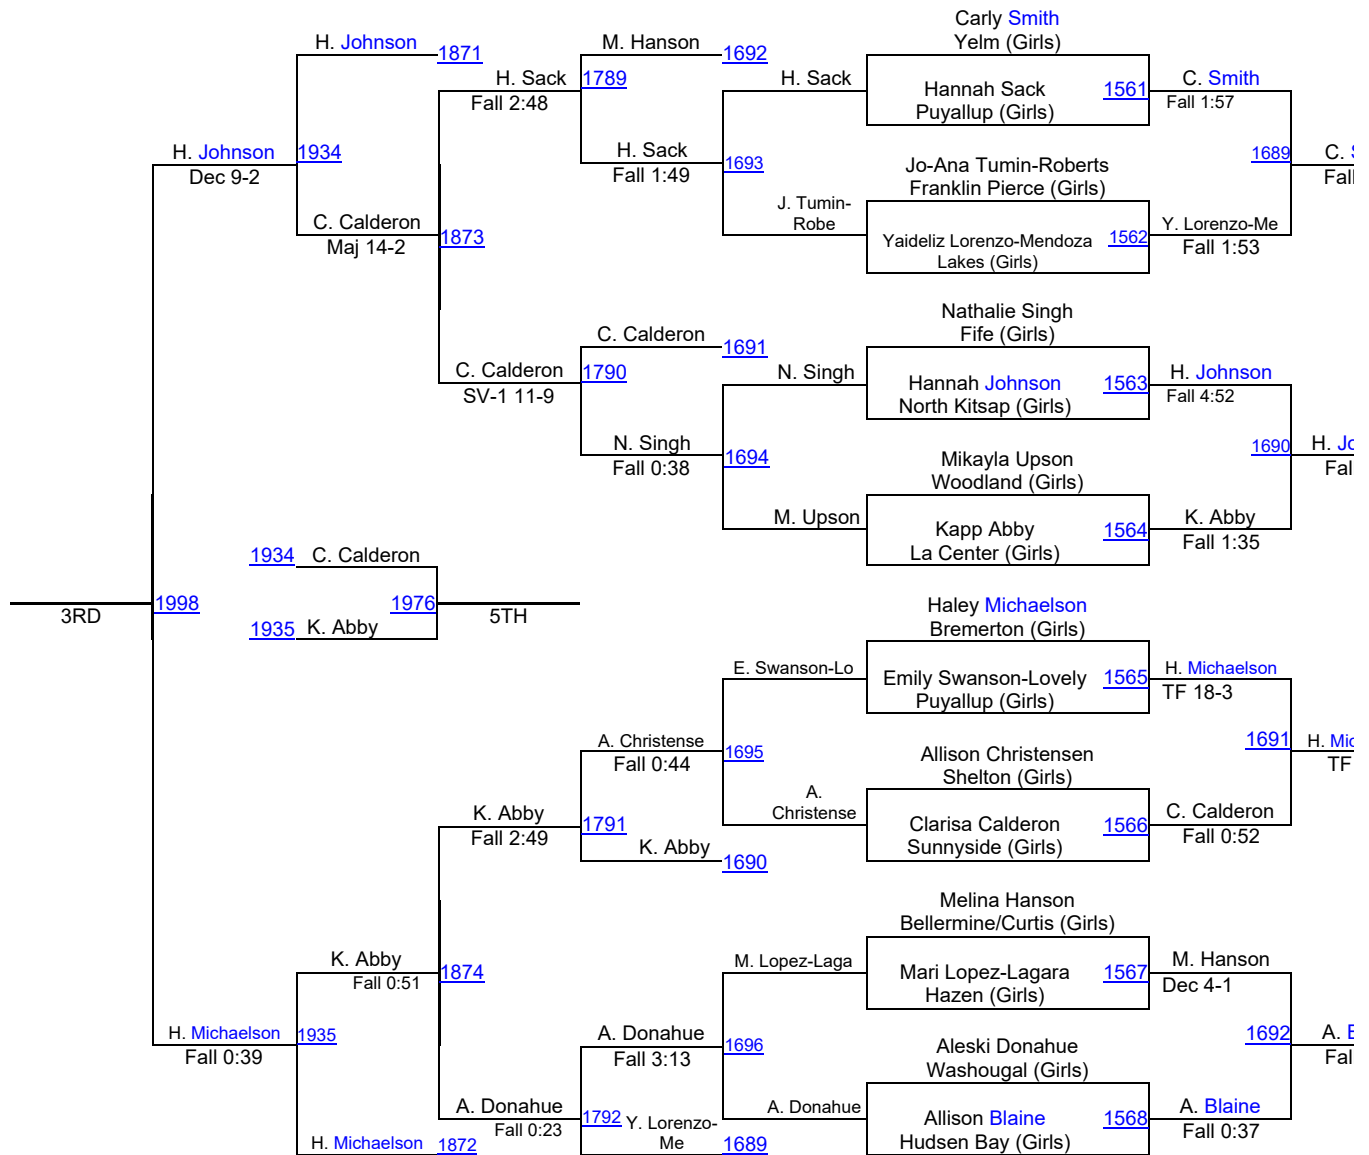

HammerHead Invitational 2017