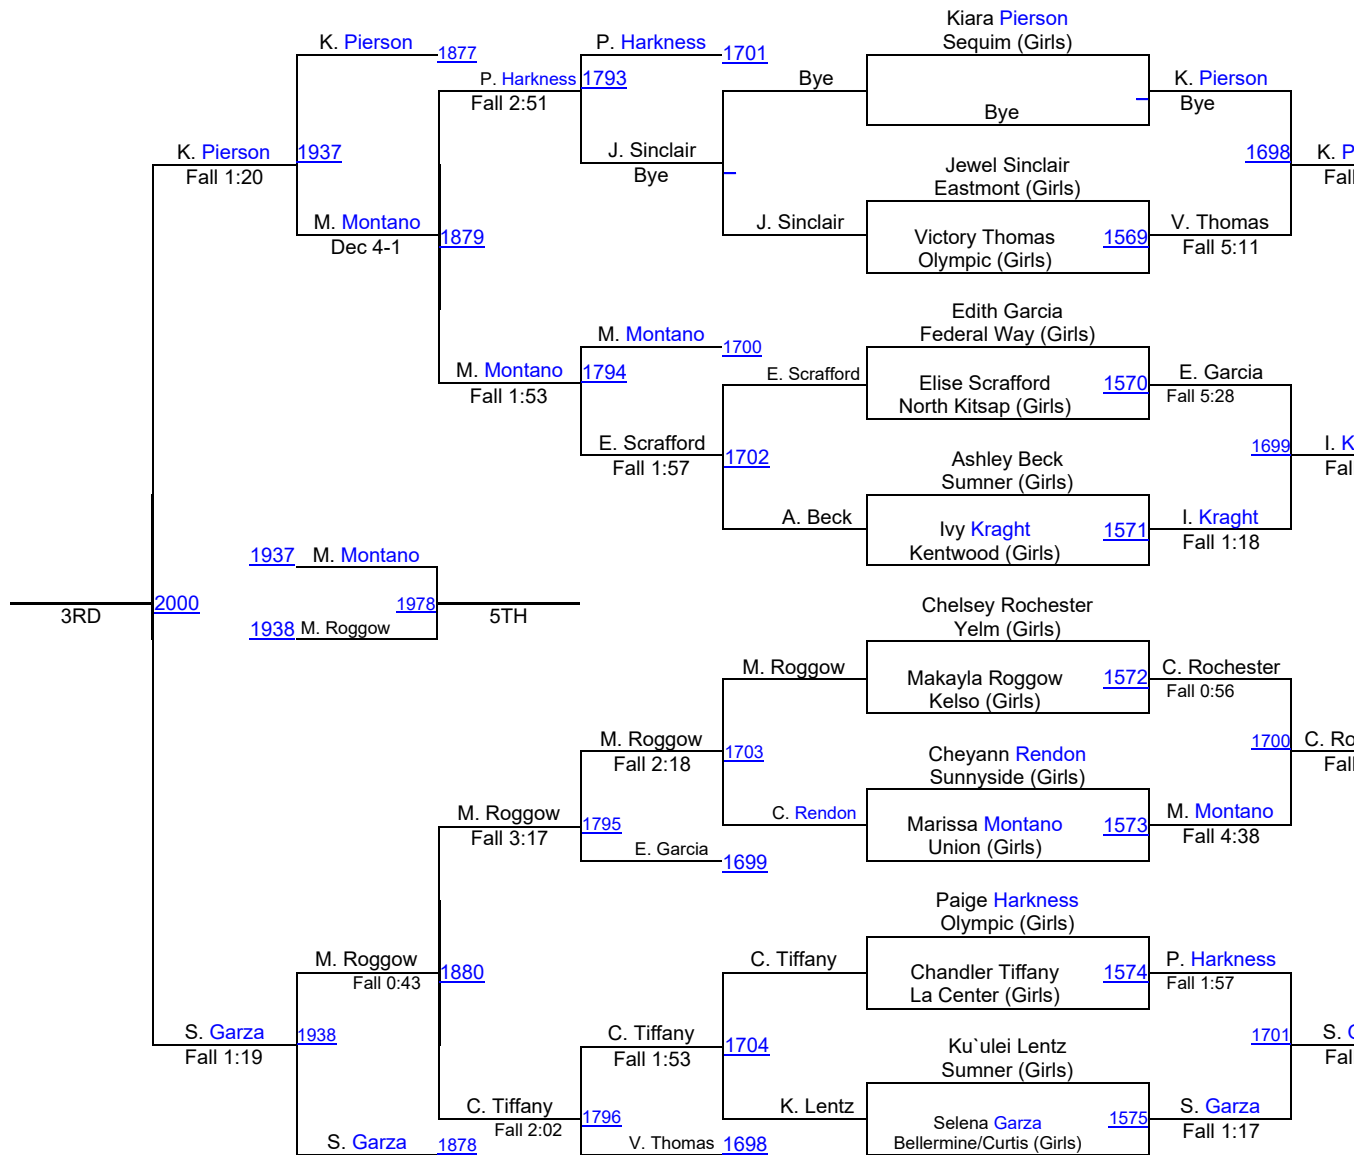

HammerHead Invitational 2017