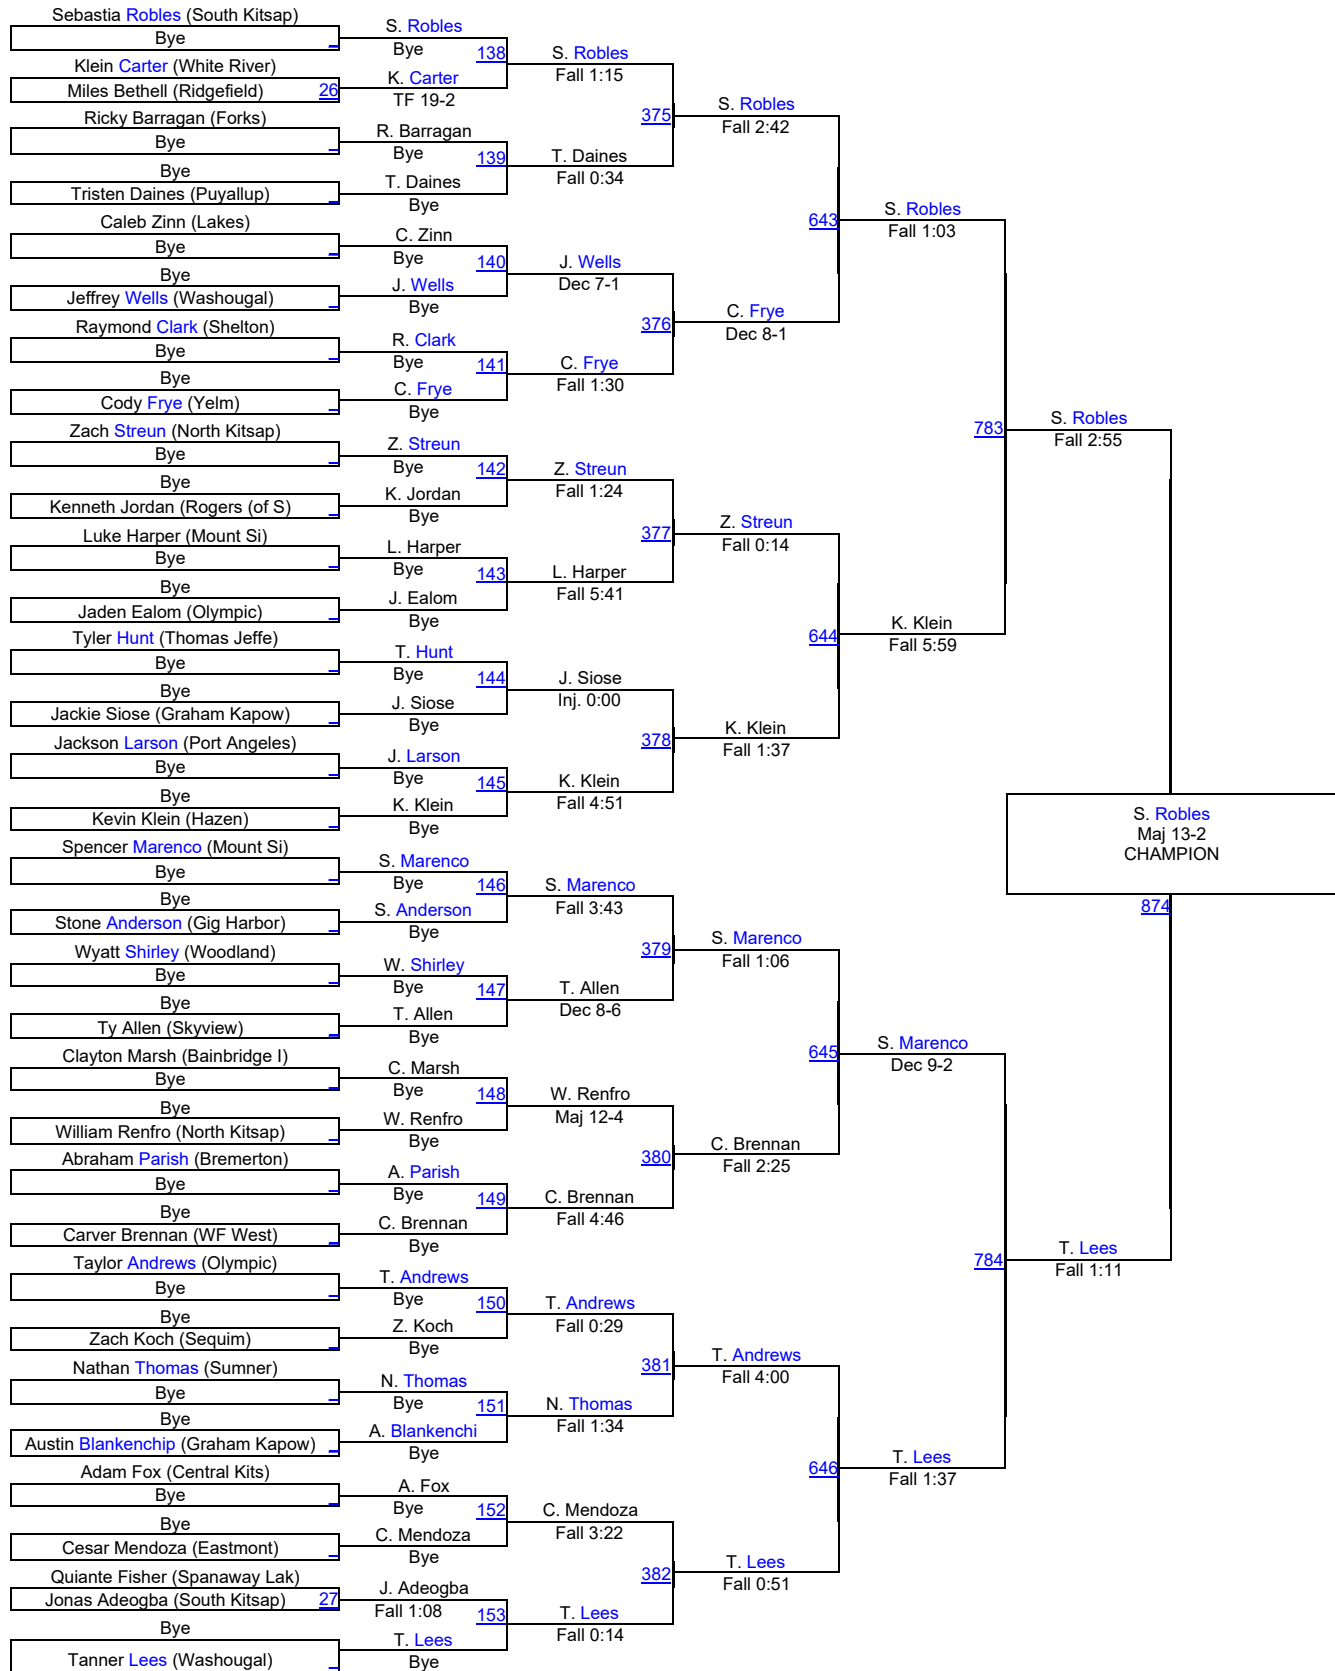

HammerHead Invitational 2017

Male 152