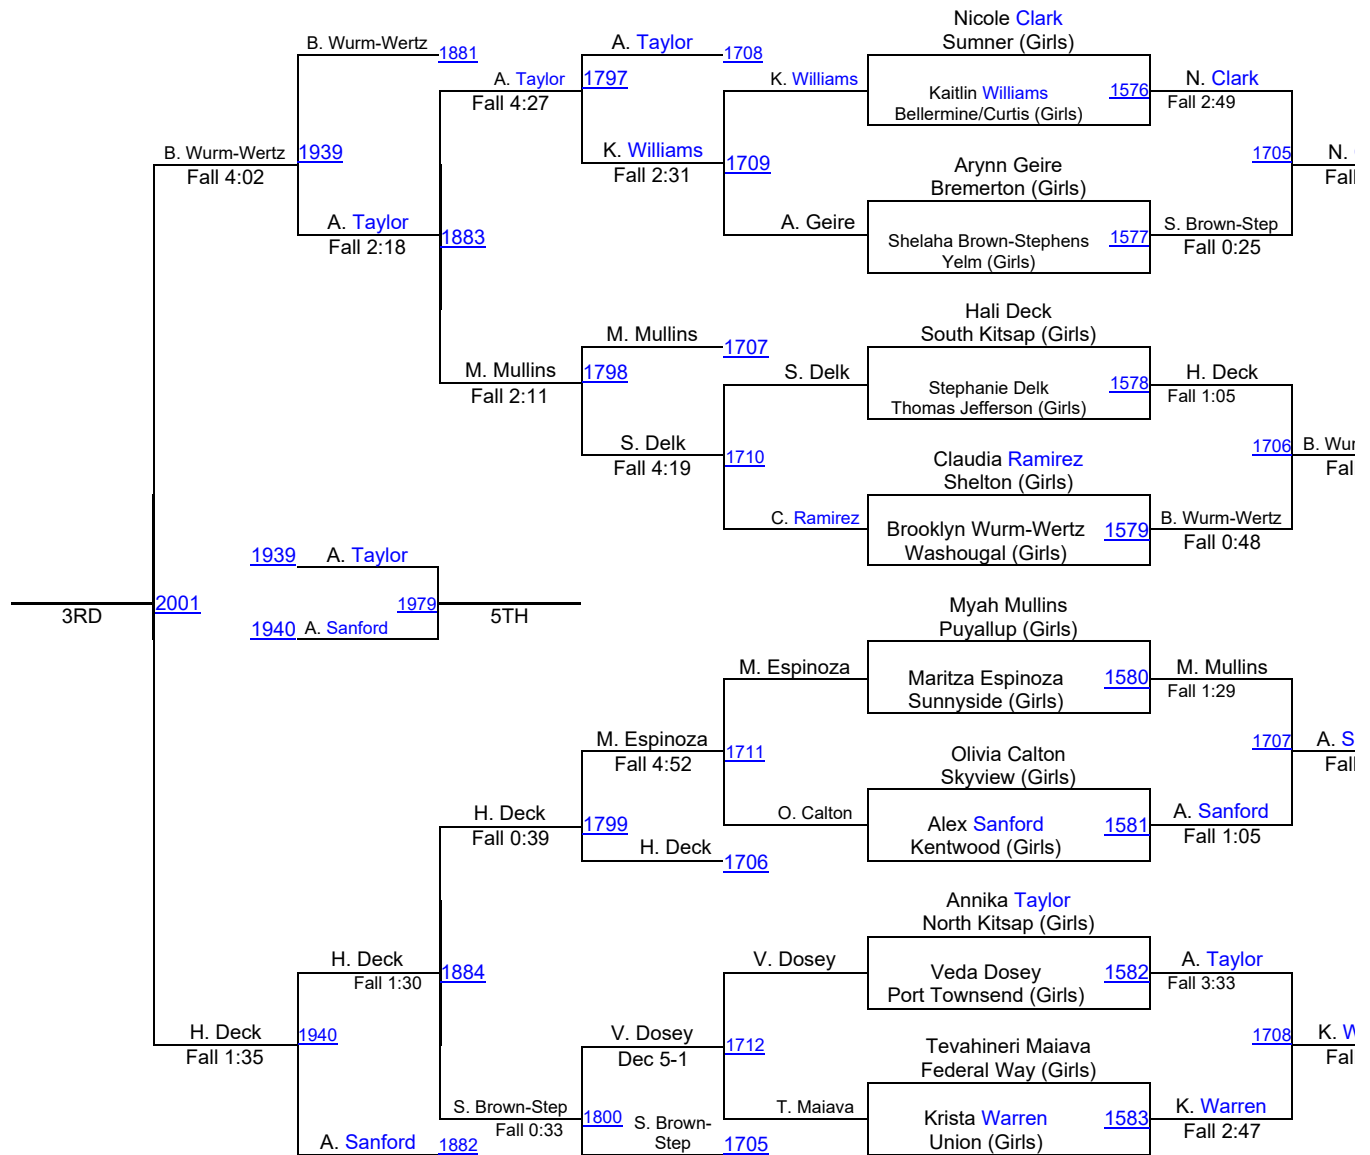

# HammerHead Invitational 2017