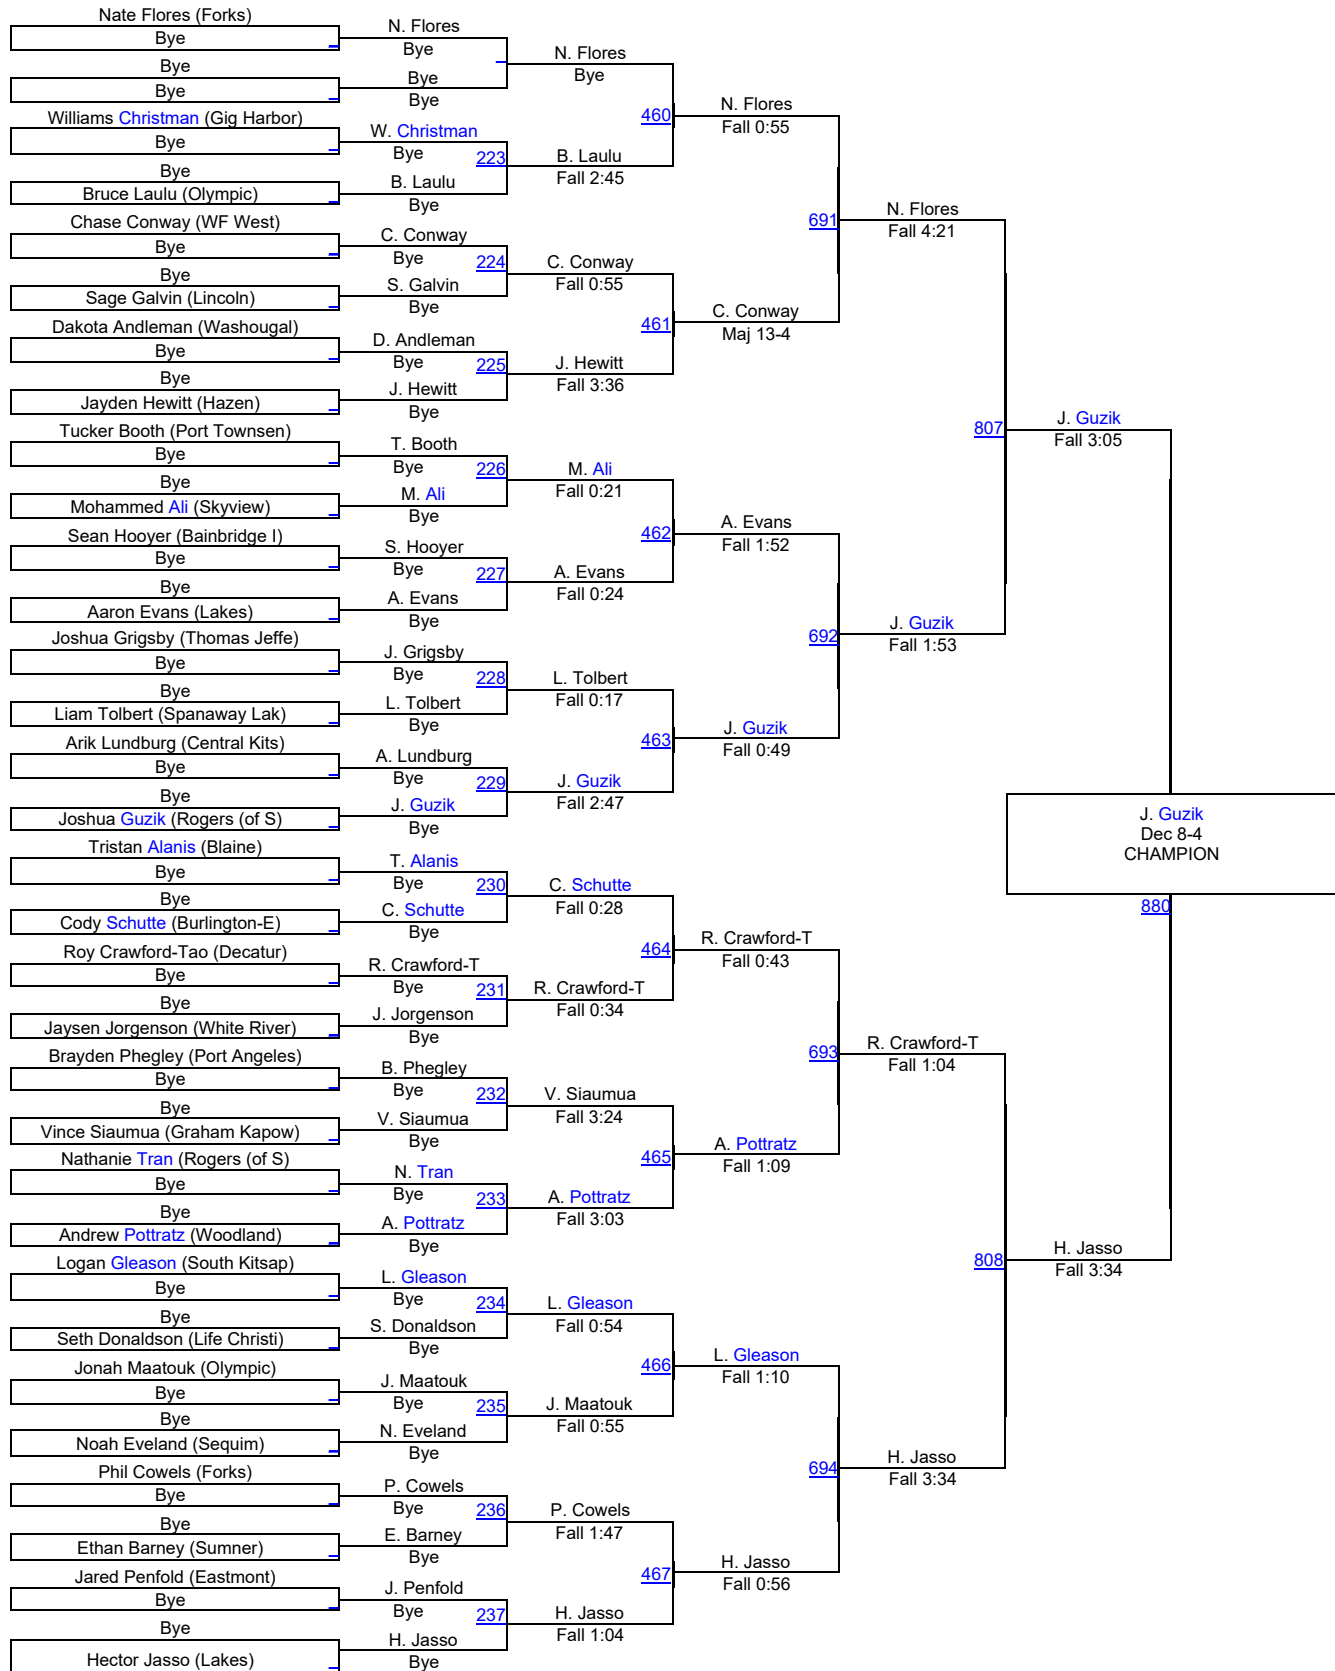

HammerHead Invitational 2017

Male 285