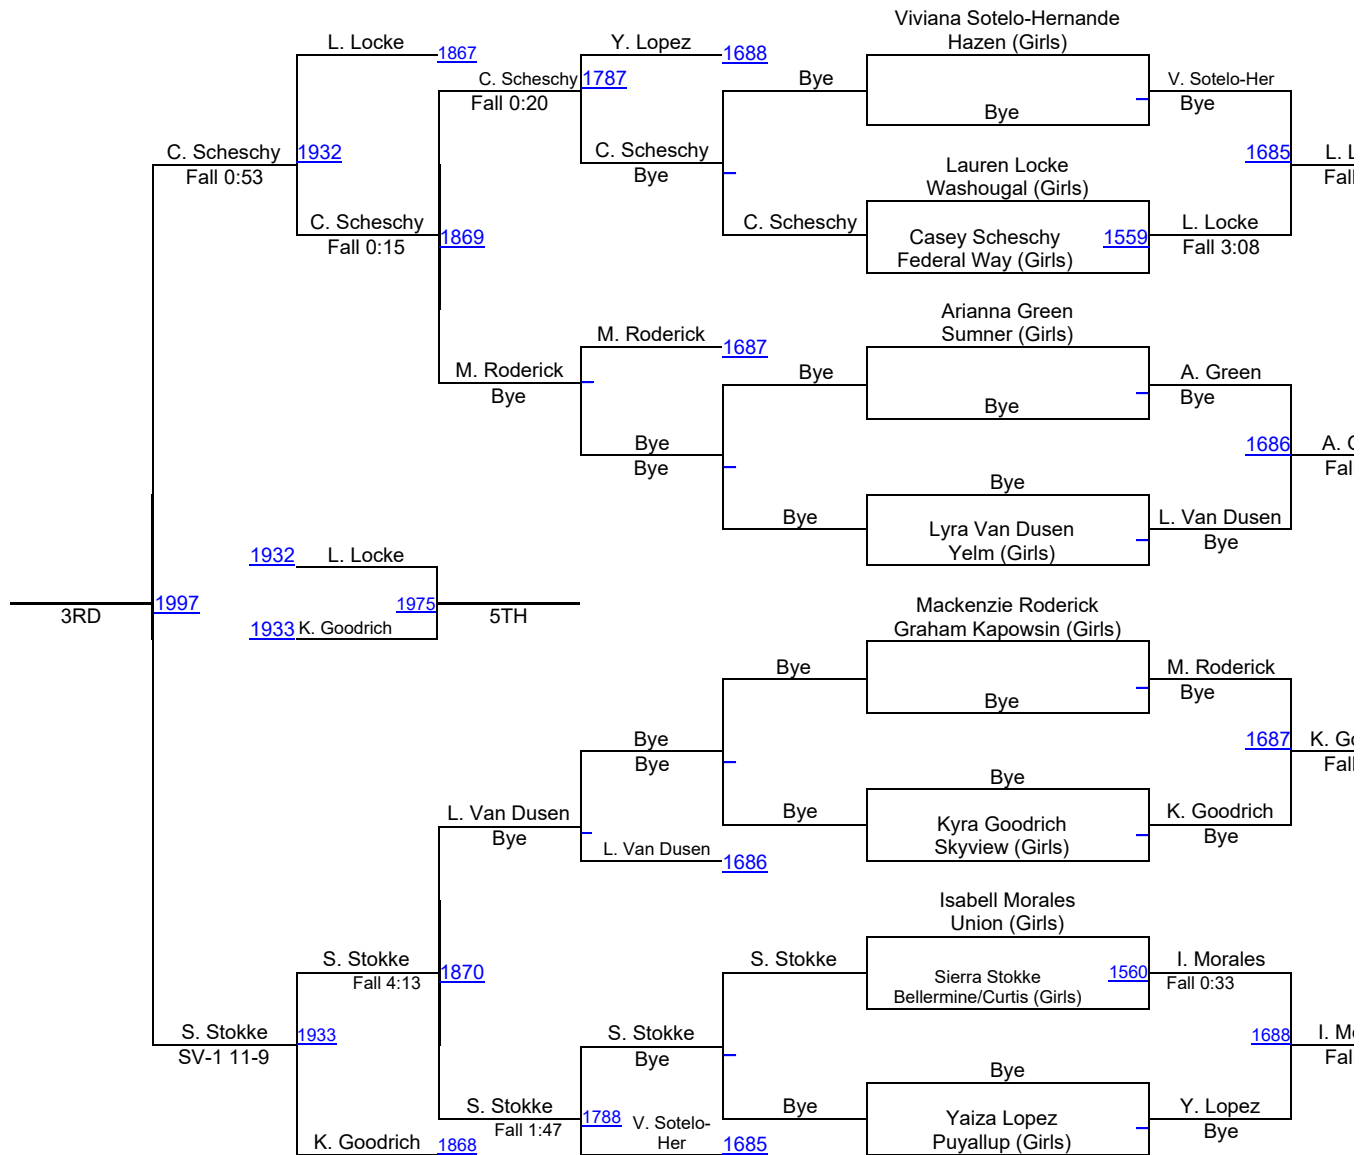

HammerHead Invitational 2017