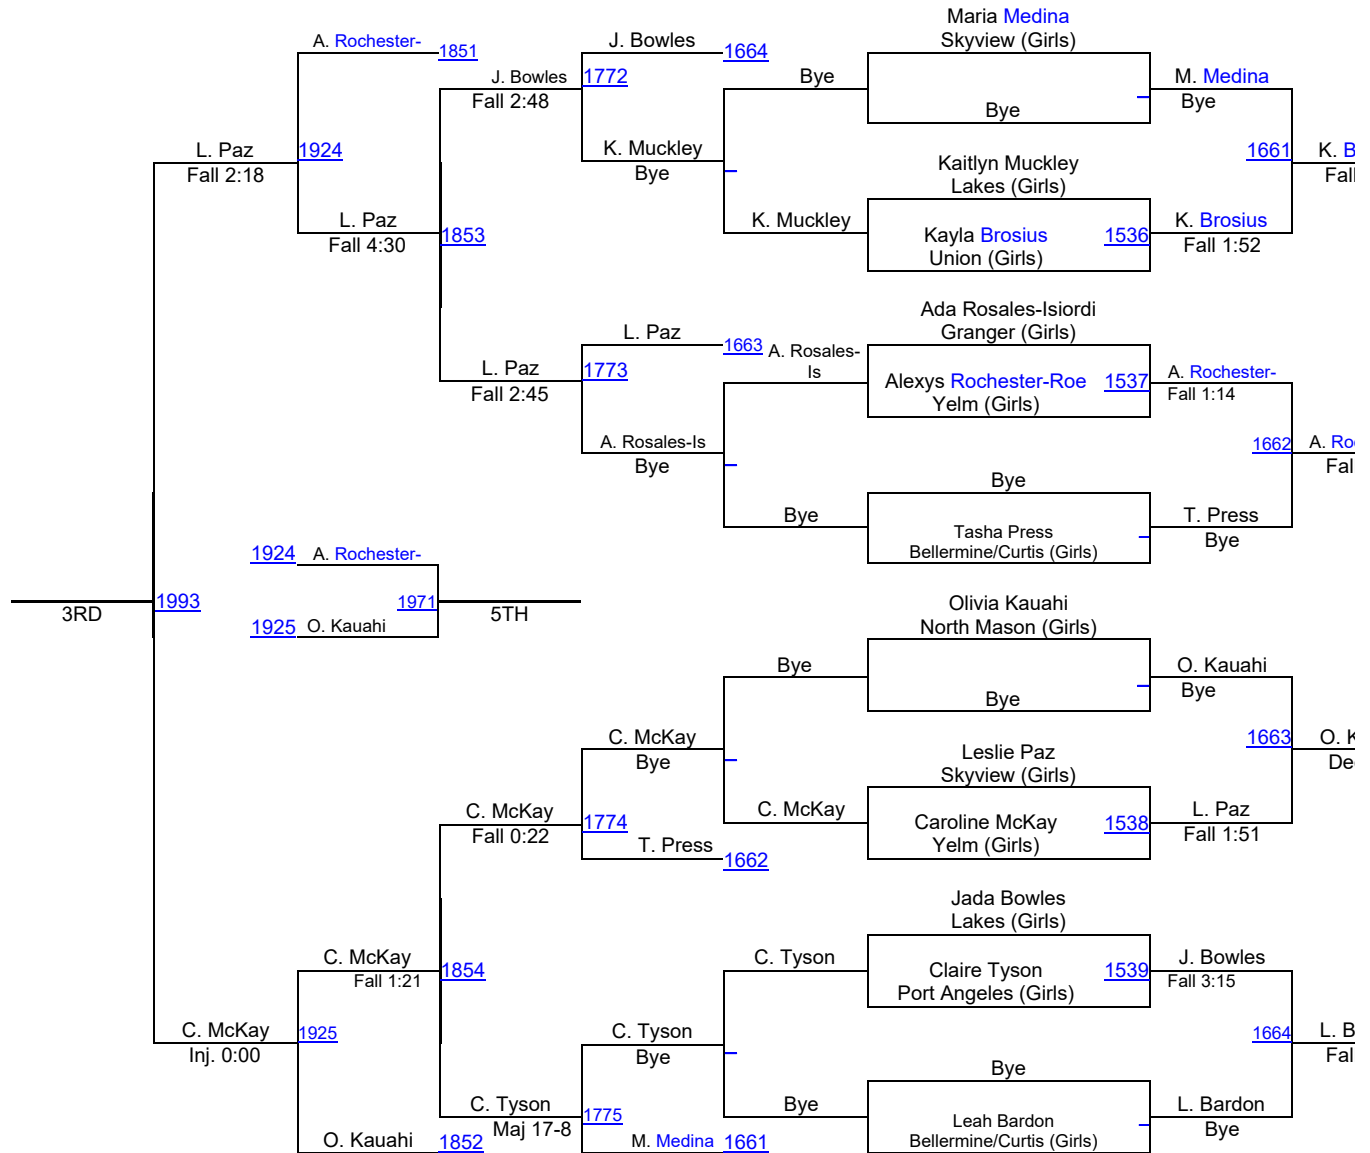

HammerHead Invitational 2017