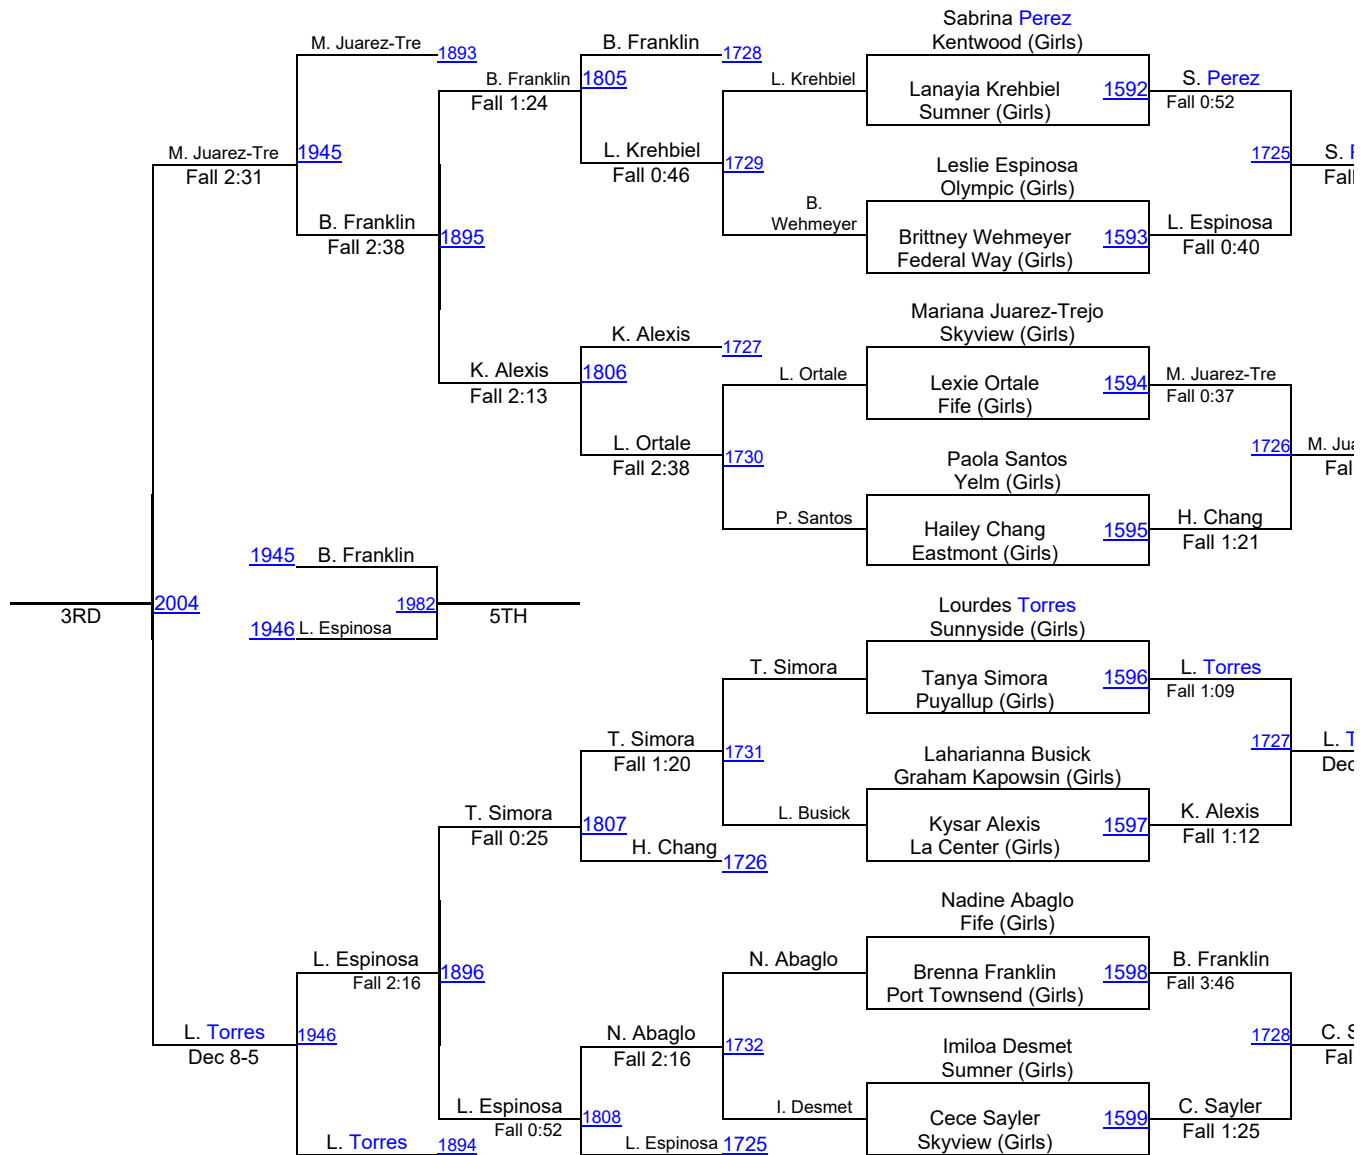

HammerHead Invitational 2017