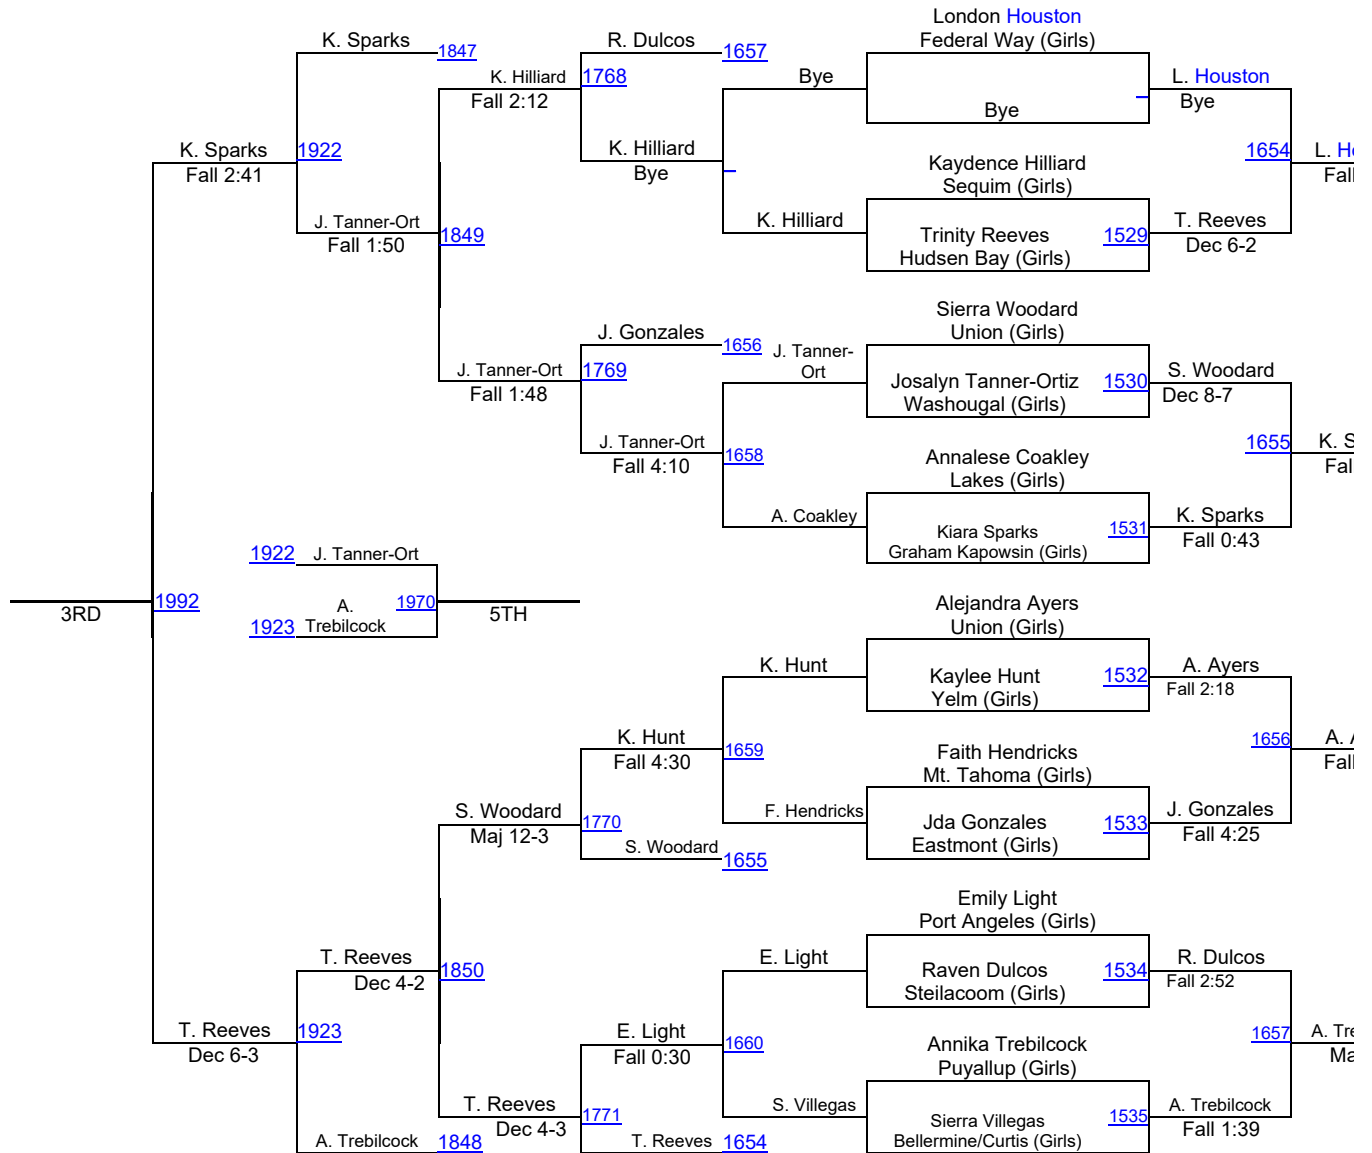

HammerHead Invitational 2017