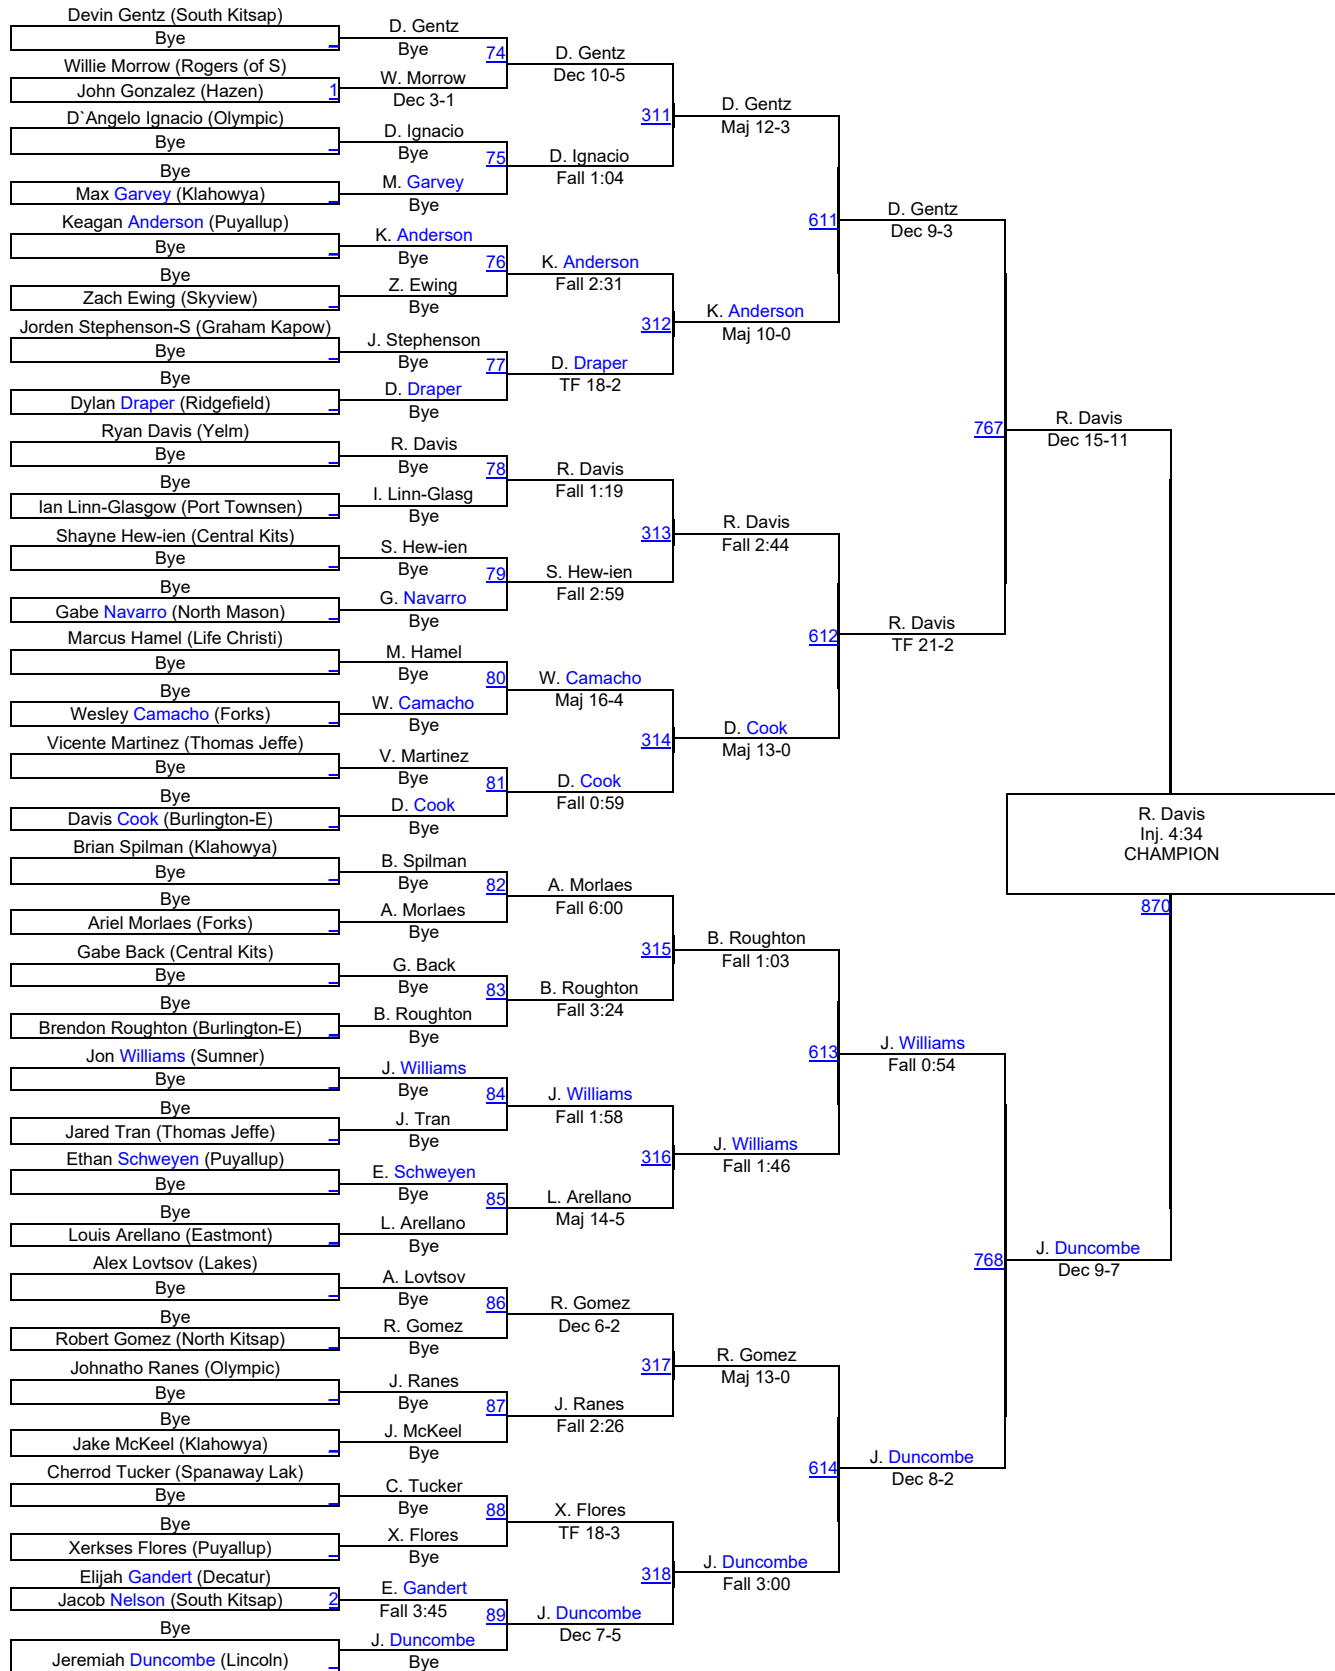

HammerHead Invitational 2017

Male 126