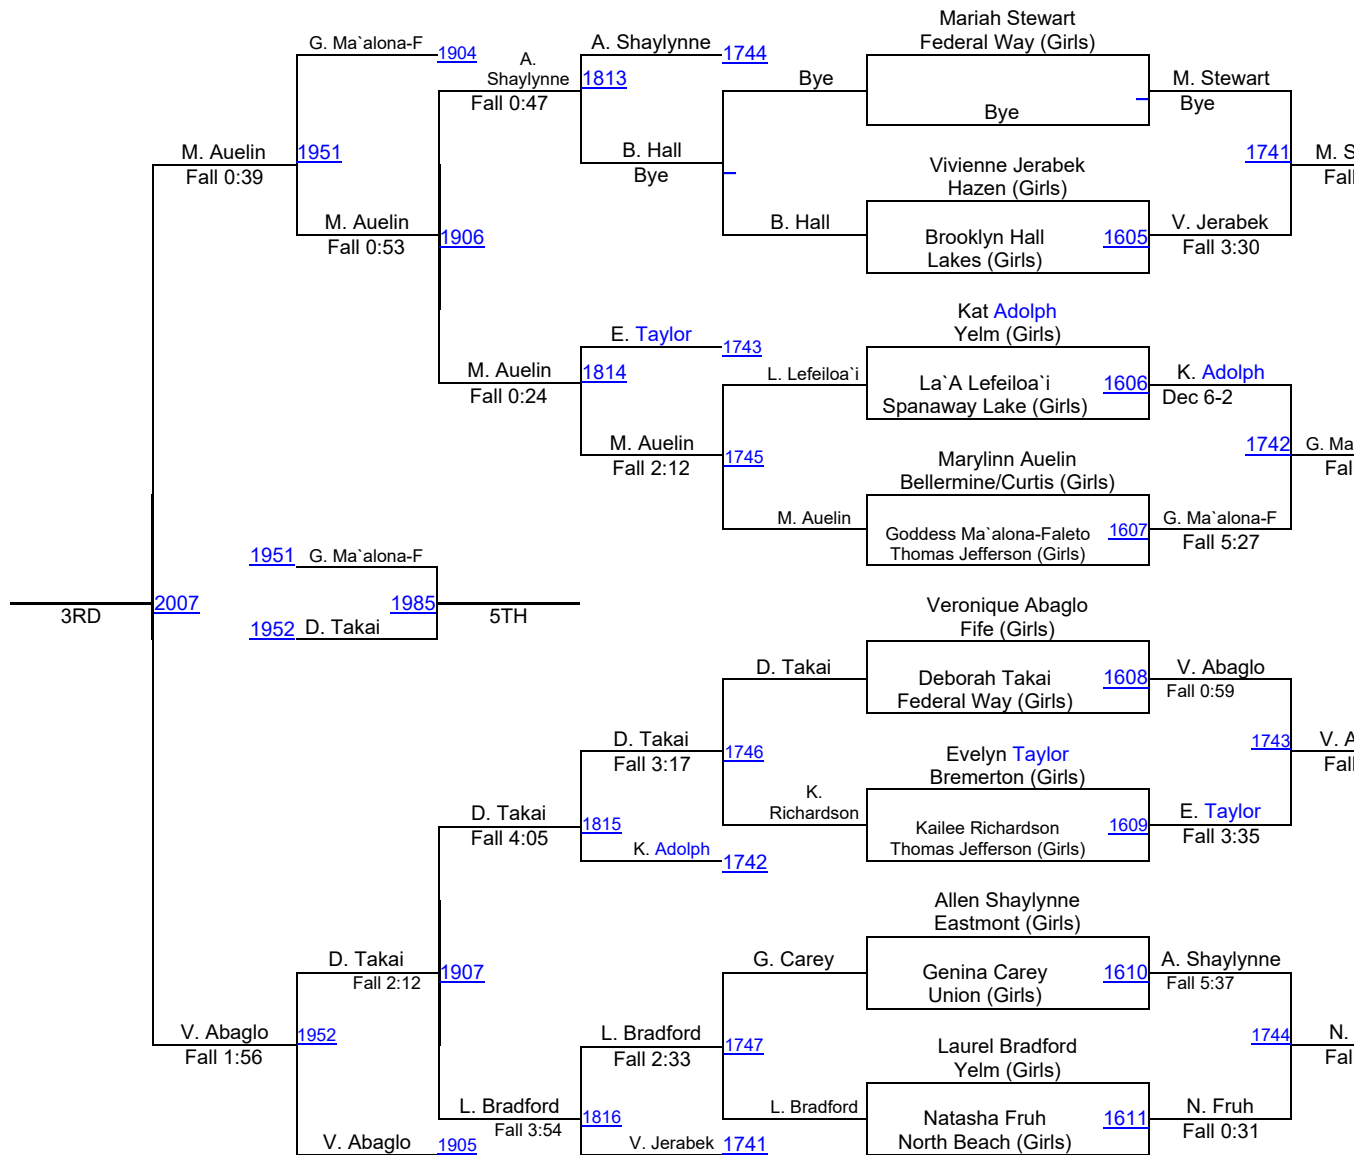

# HammerHead Invitational 2017