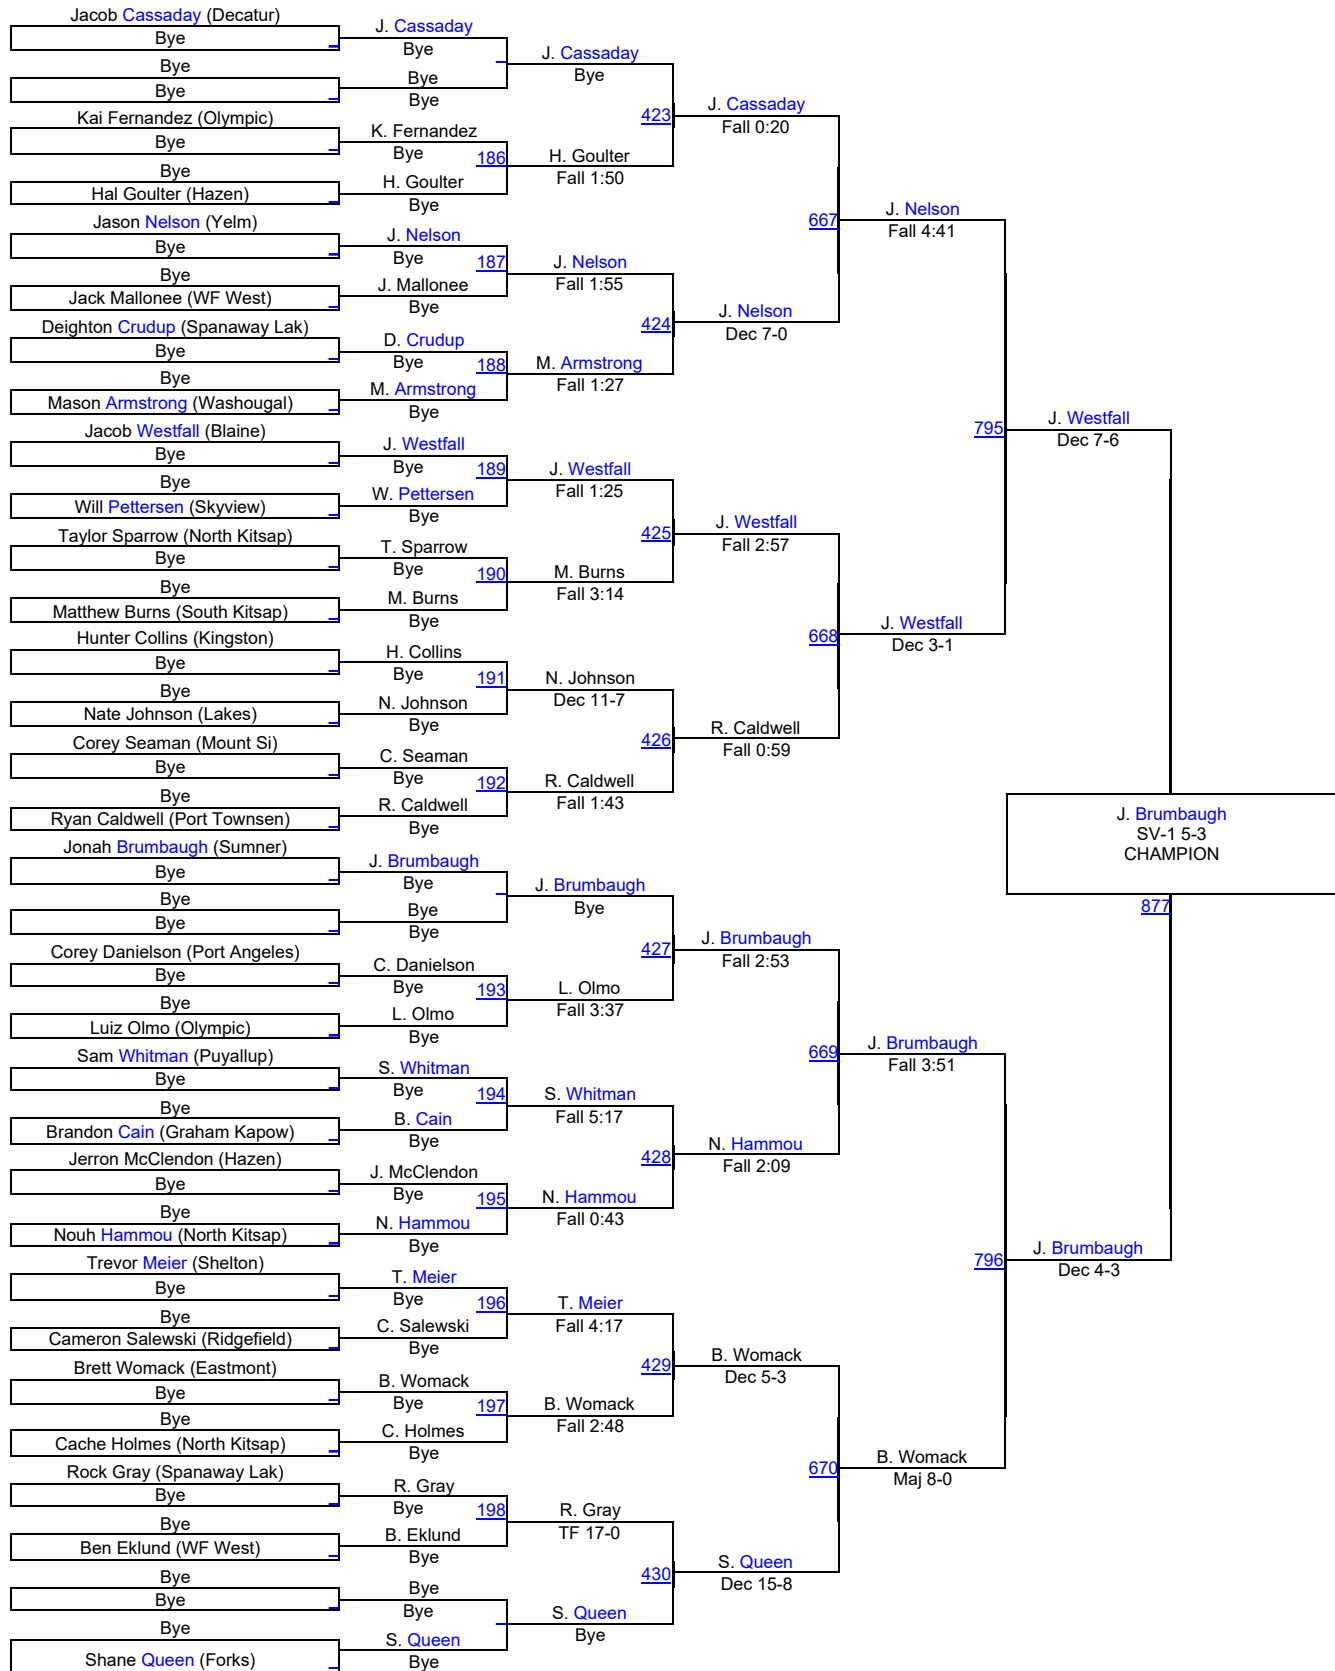

HammerHead Invitational 2017

Male 182