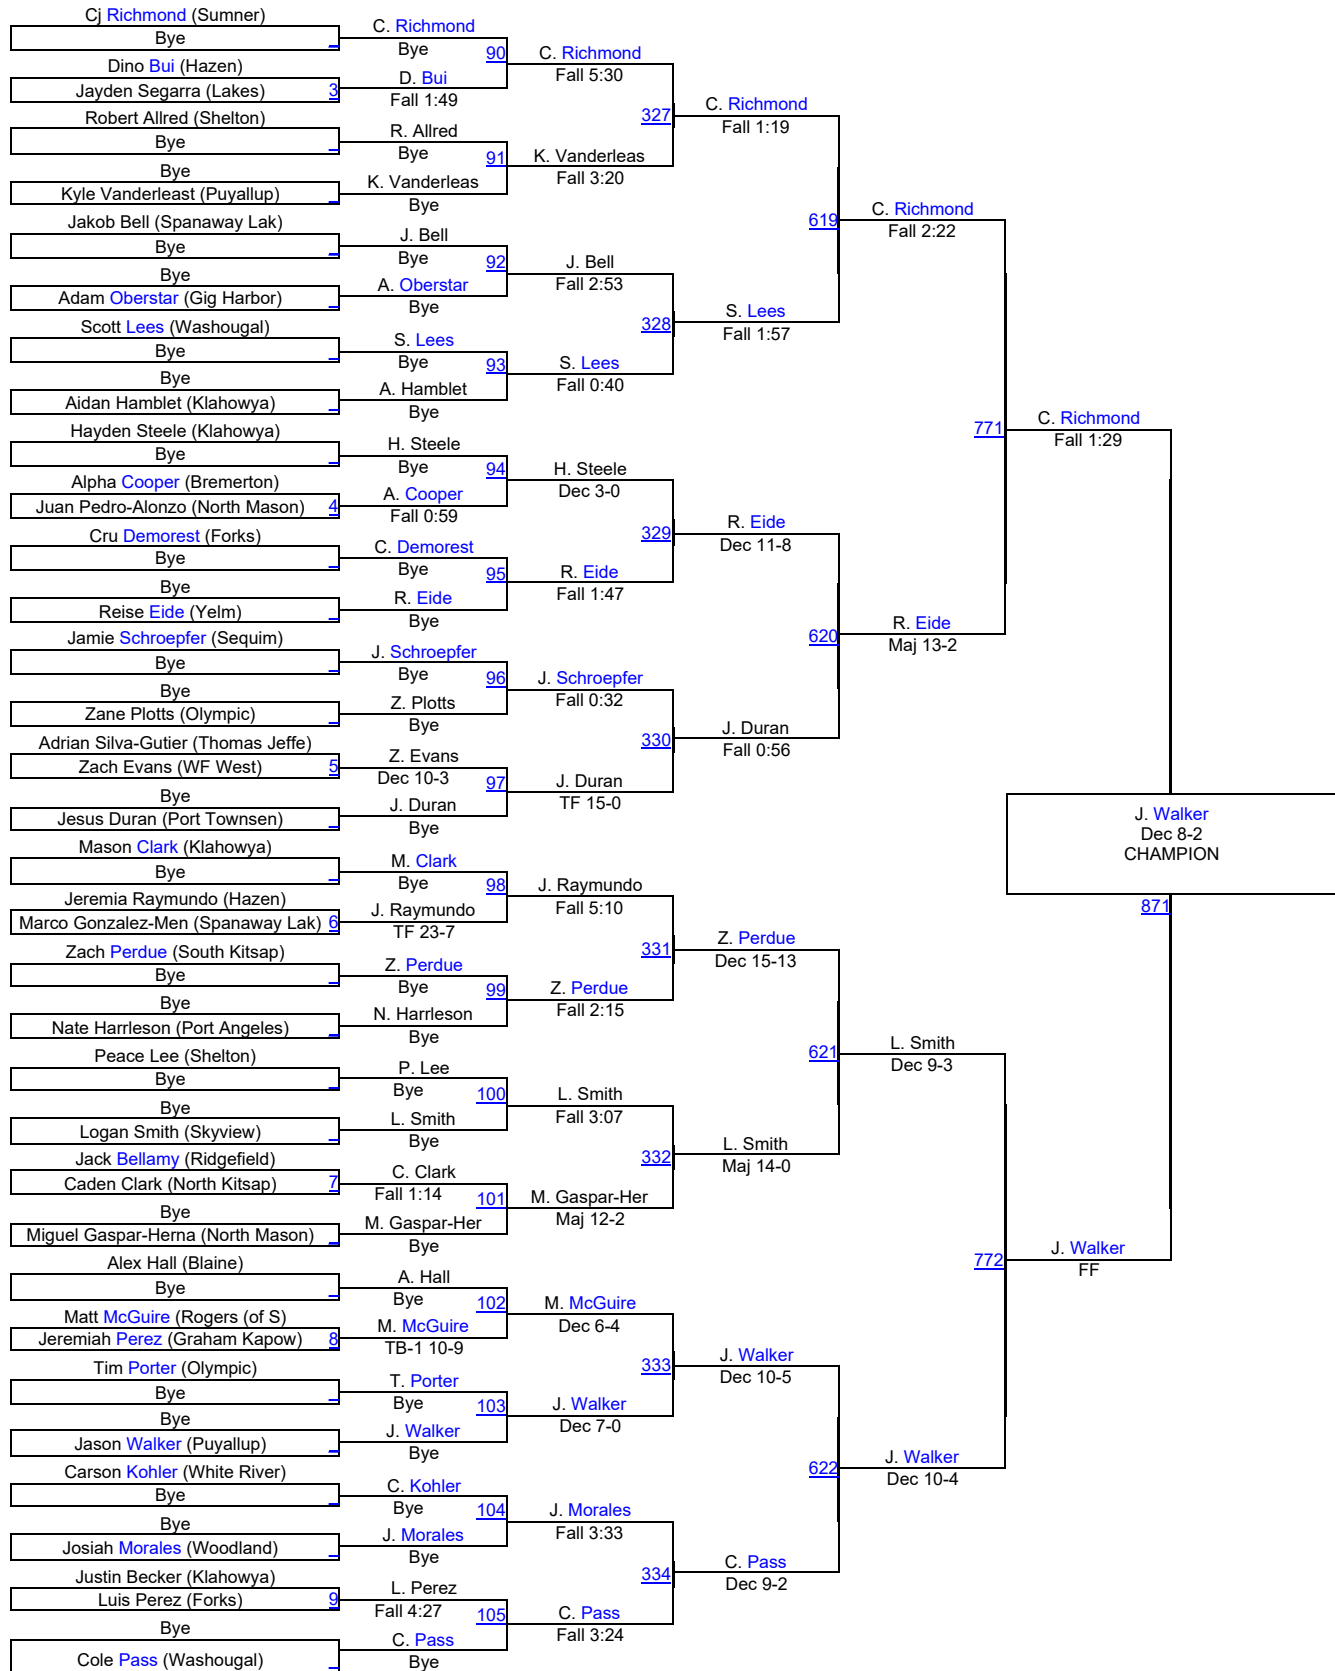

HammerHead Invitational 2017

Male 132