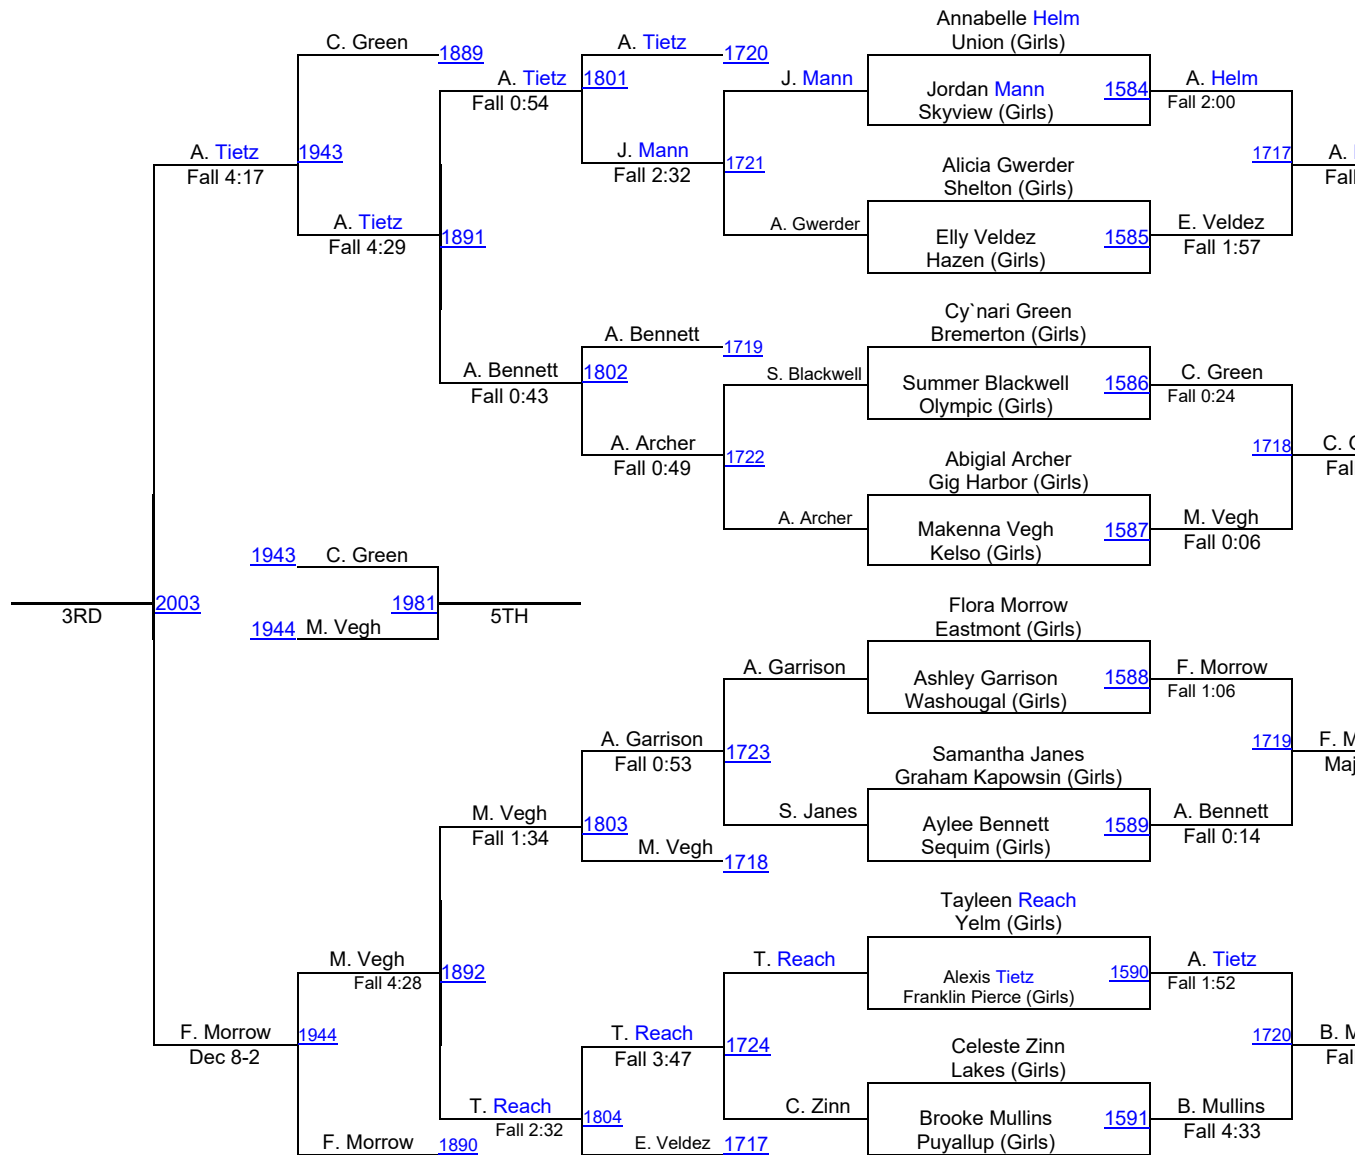

HammerHead Invitational 2017