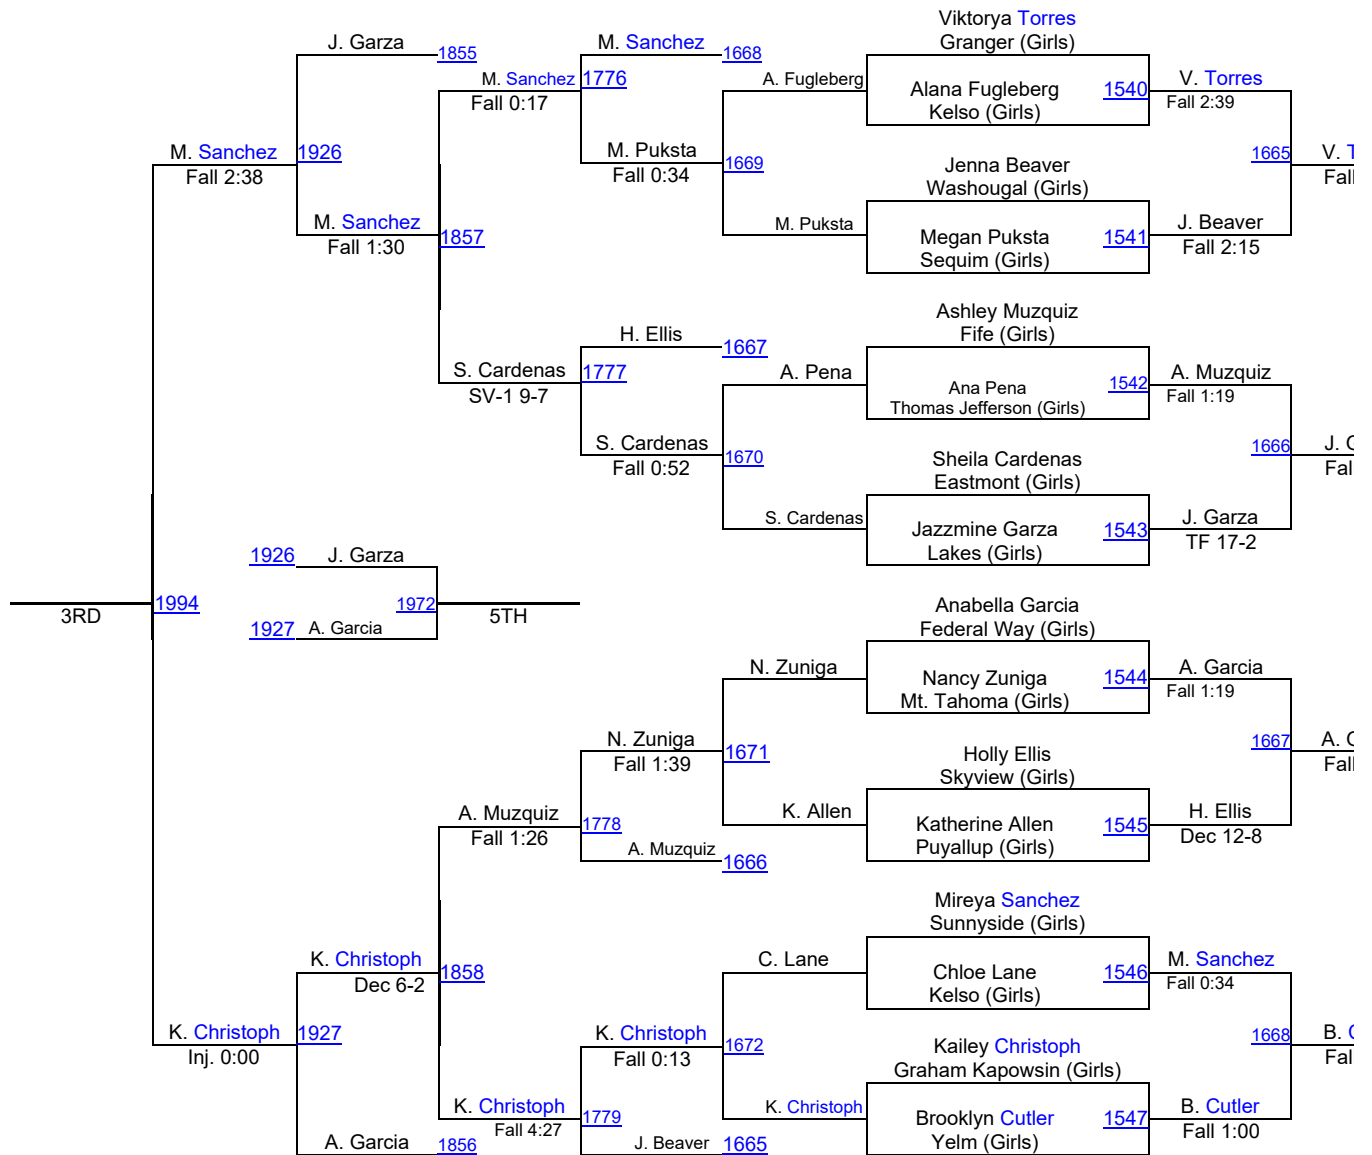

HammerHead Invitational 2017