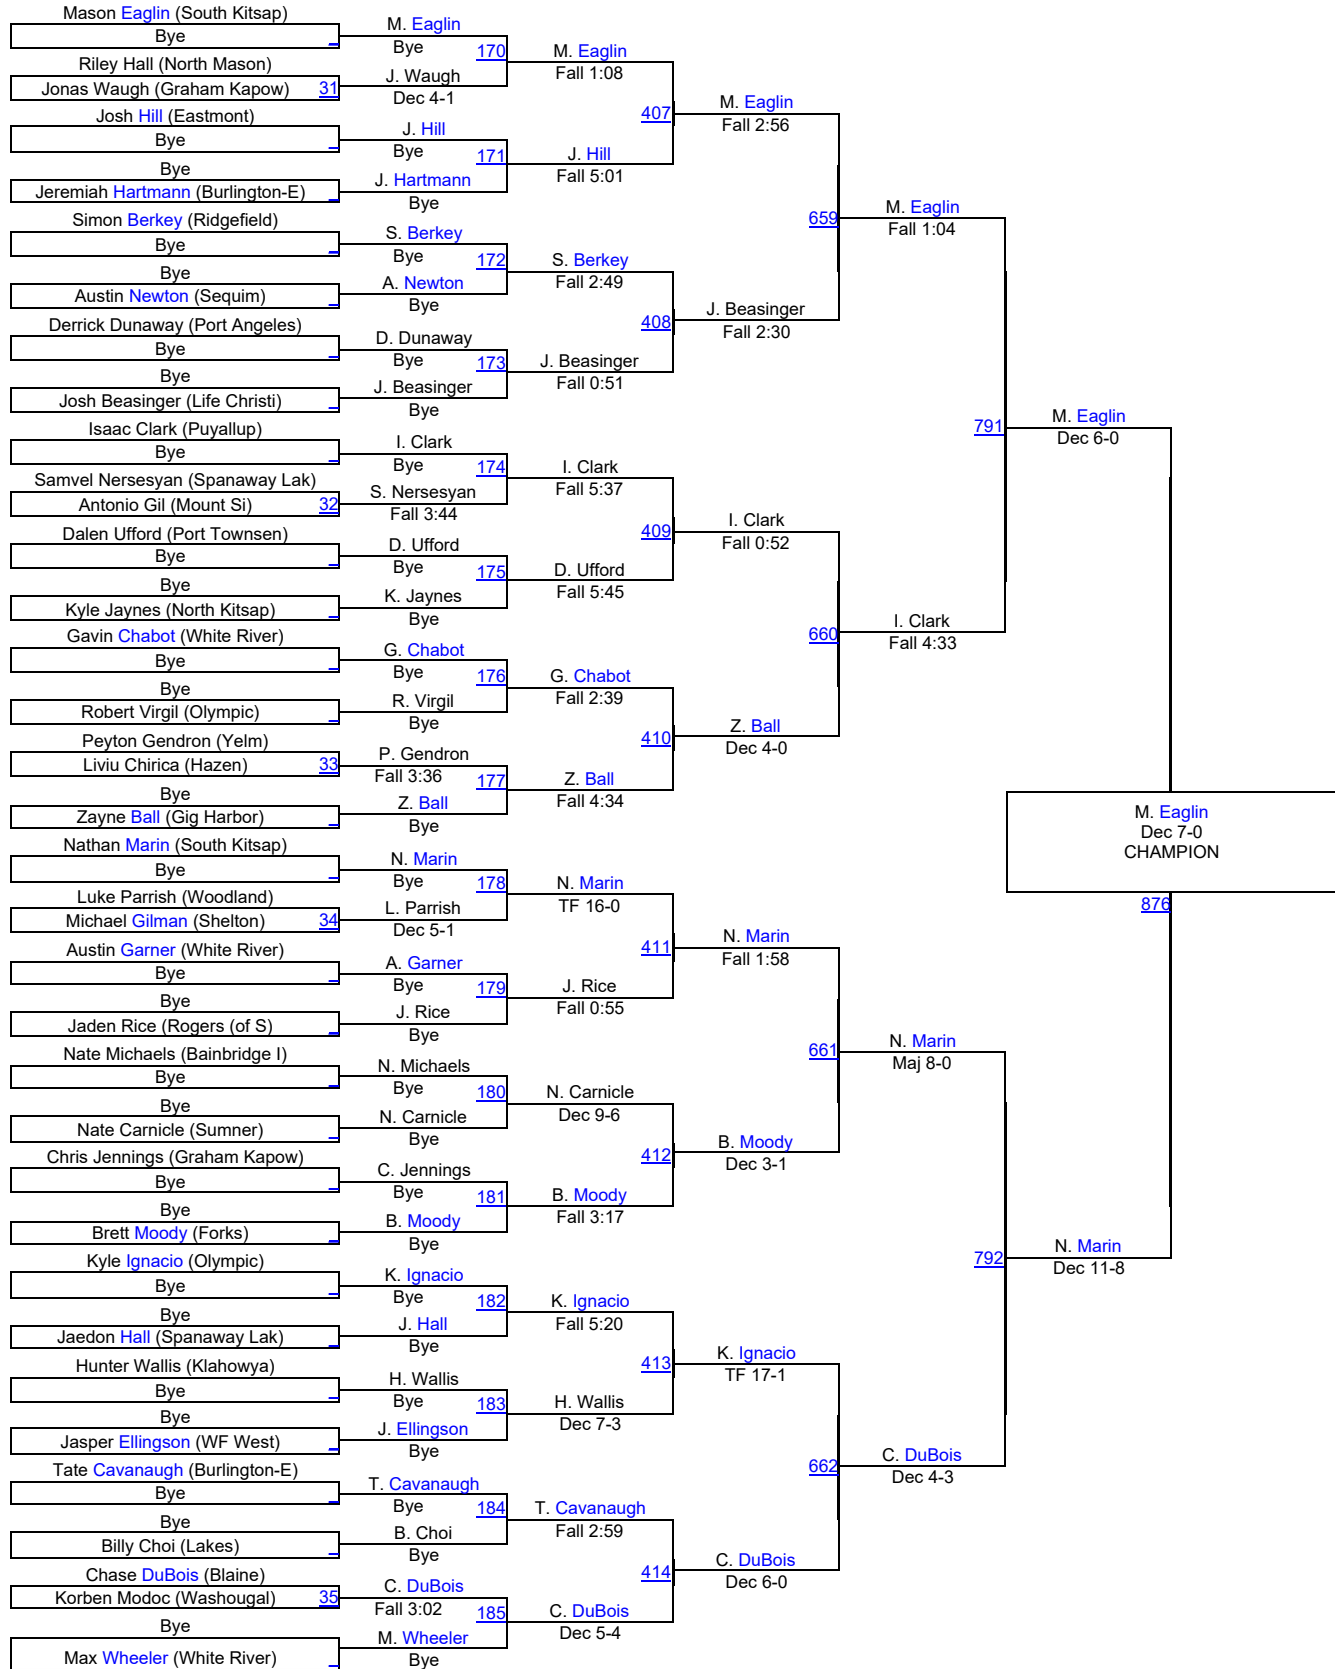

HammerHead Invitational 2017

Male 170