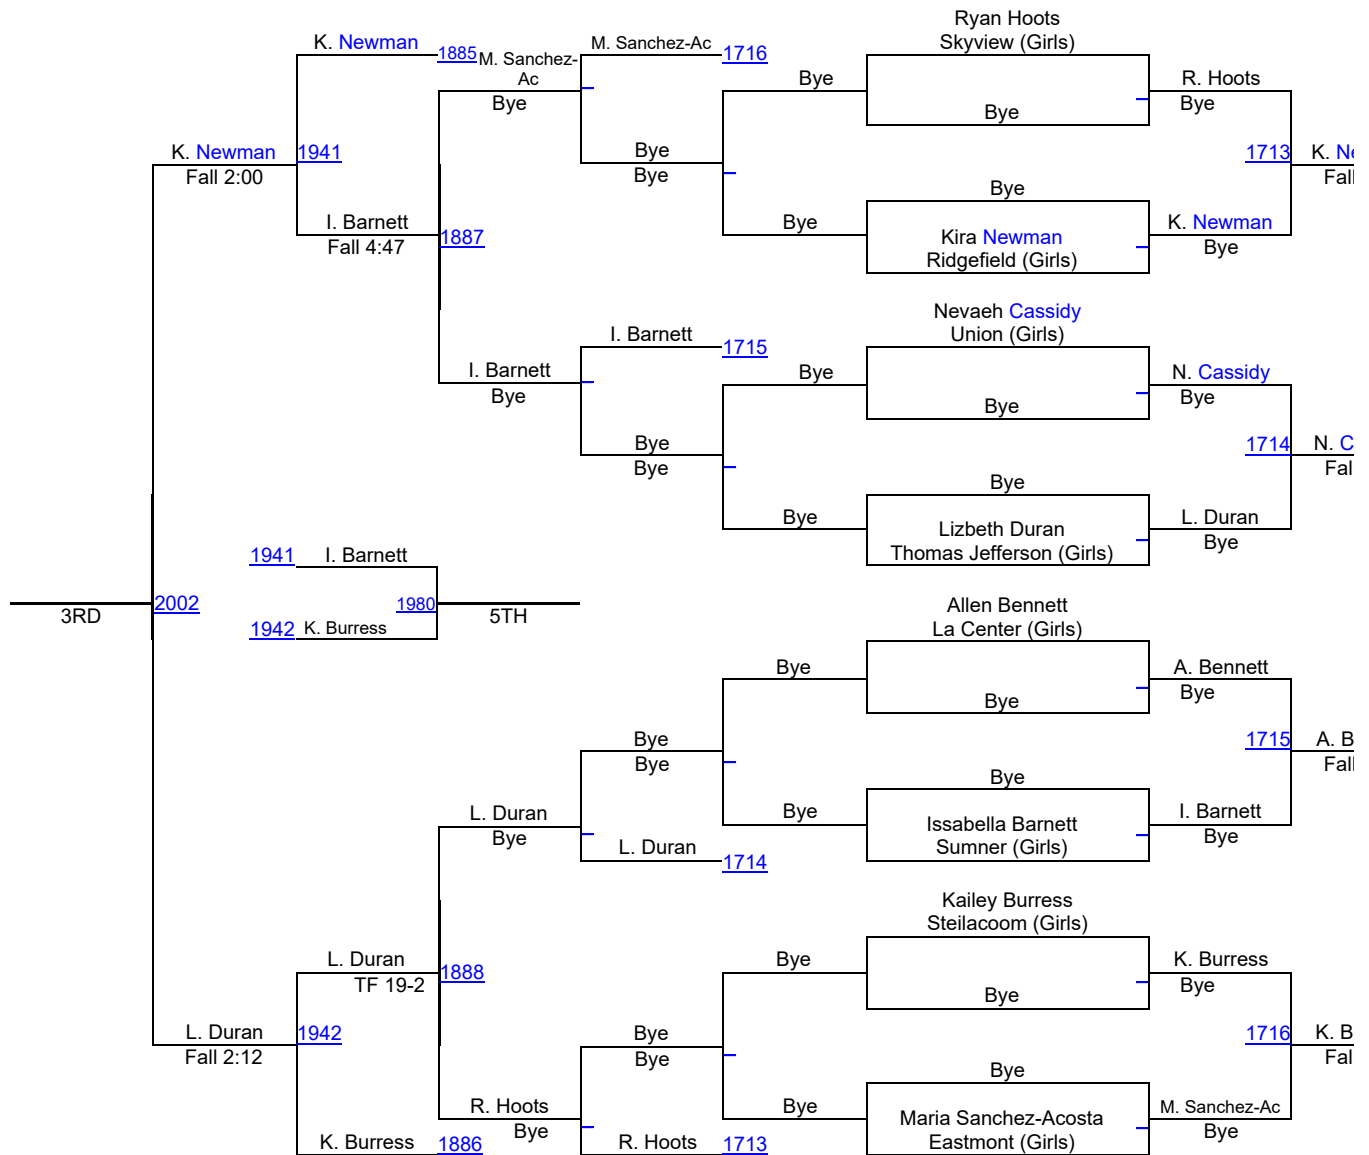

HammerHead Invitational 2017