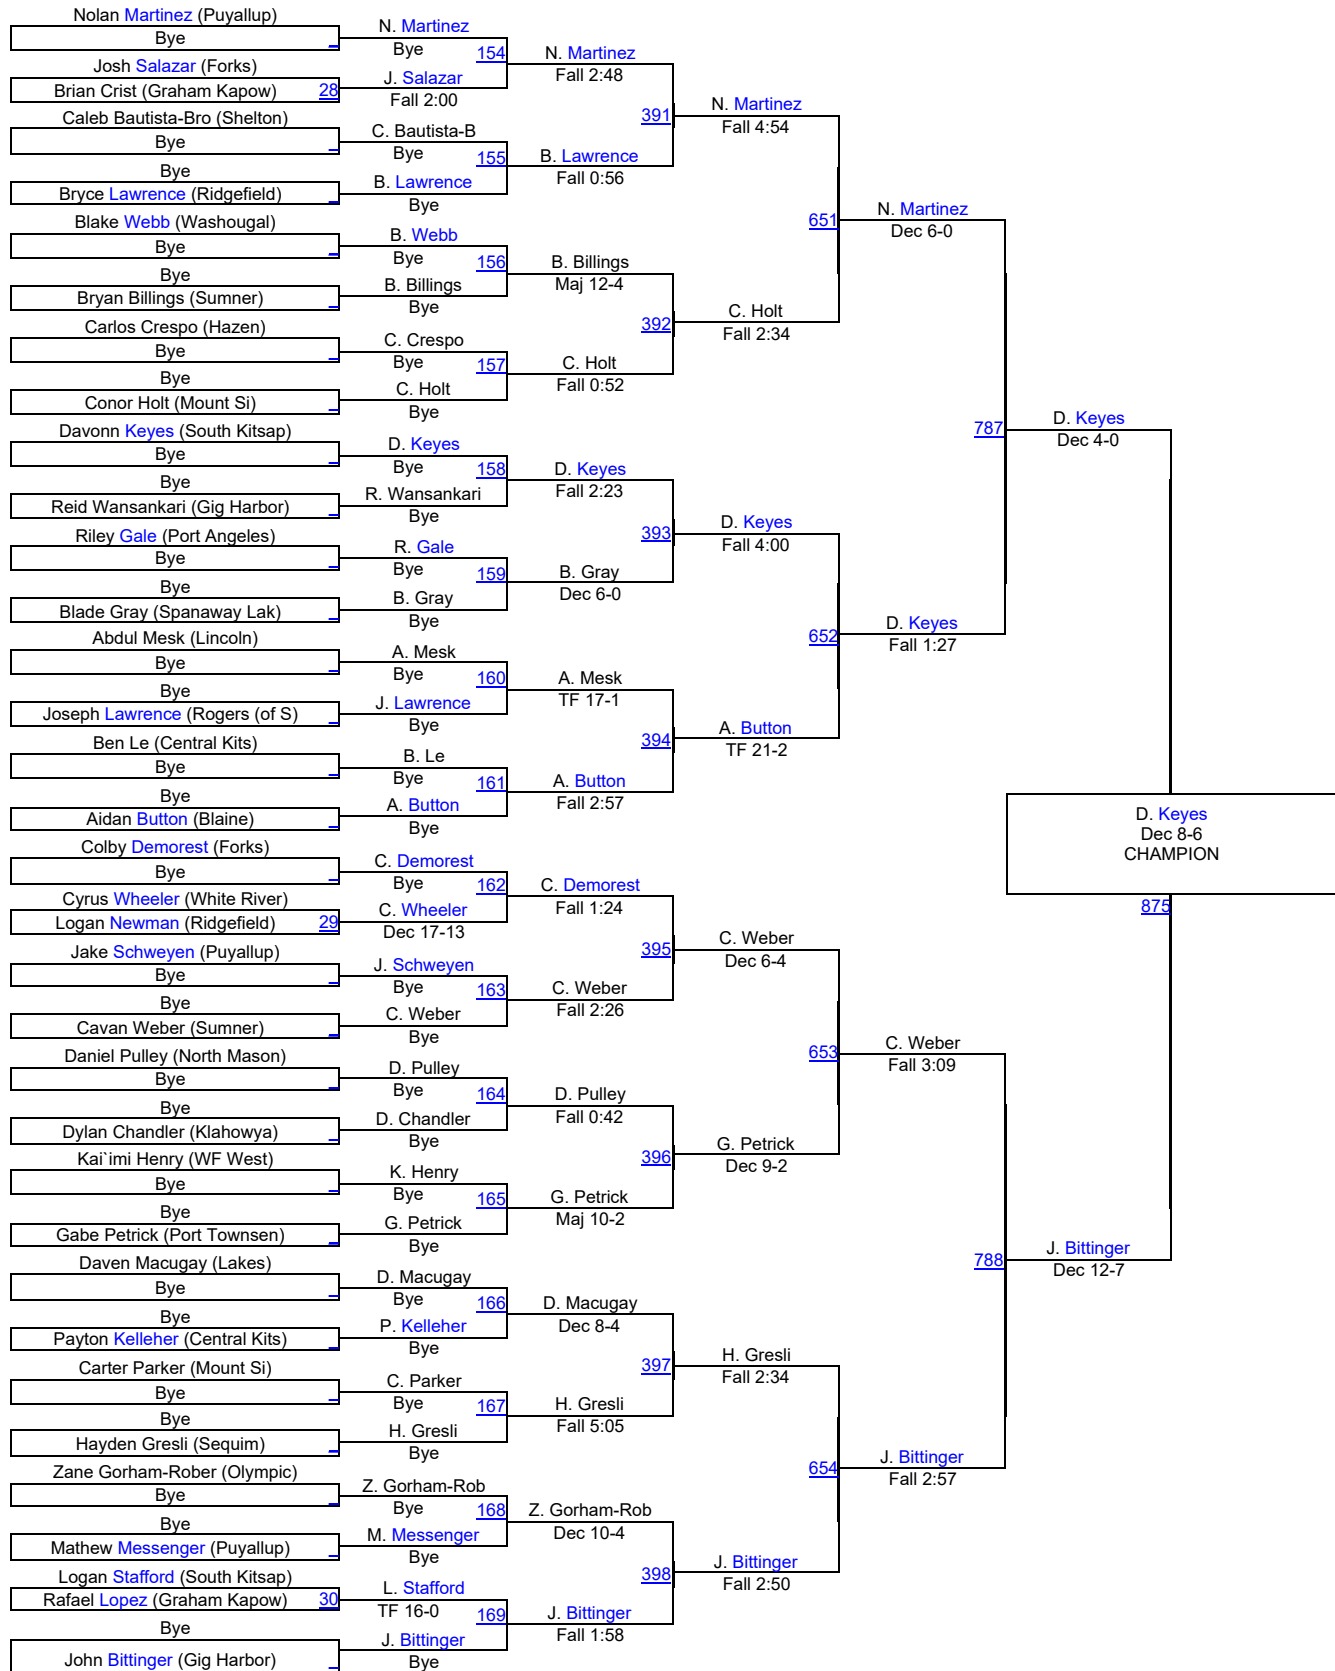

HammerHead Invitational 2017

Male 160