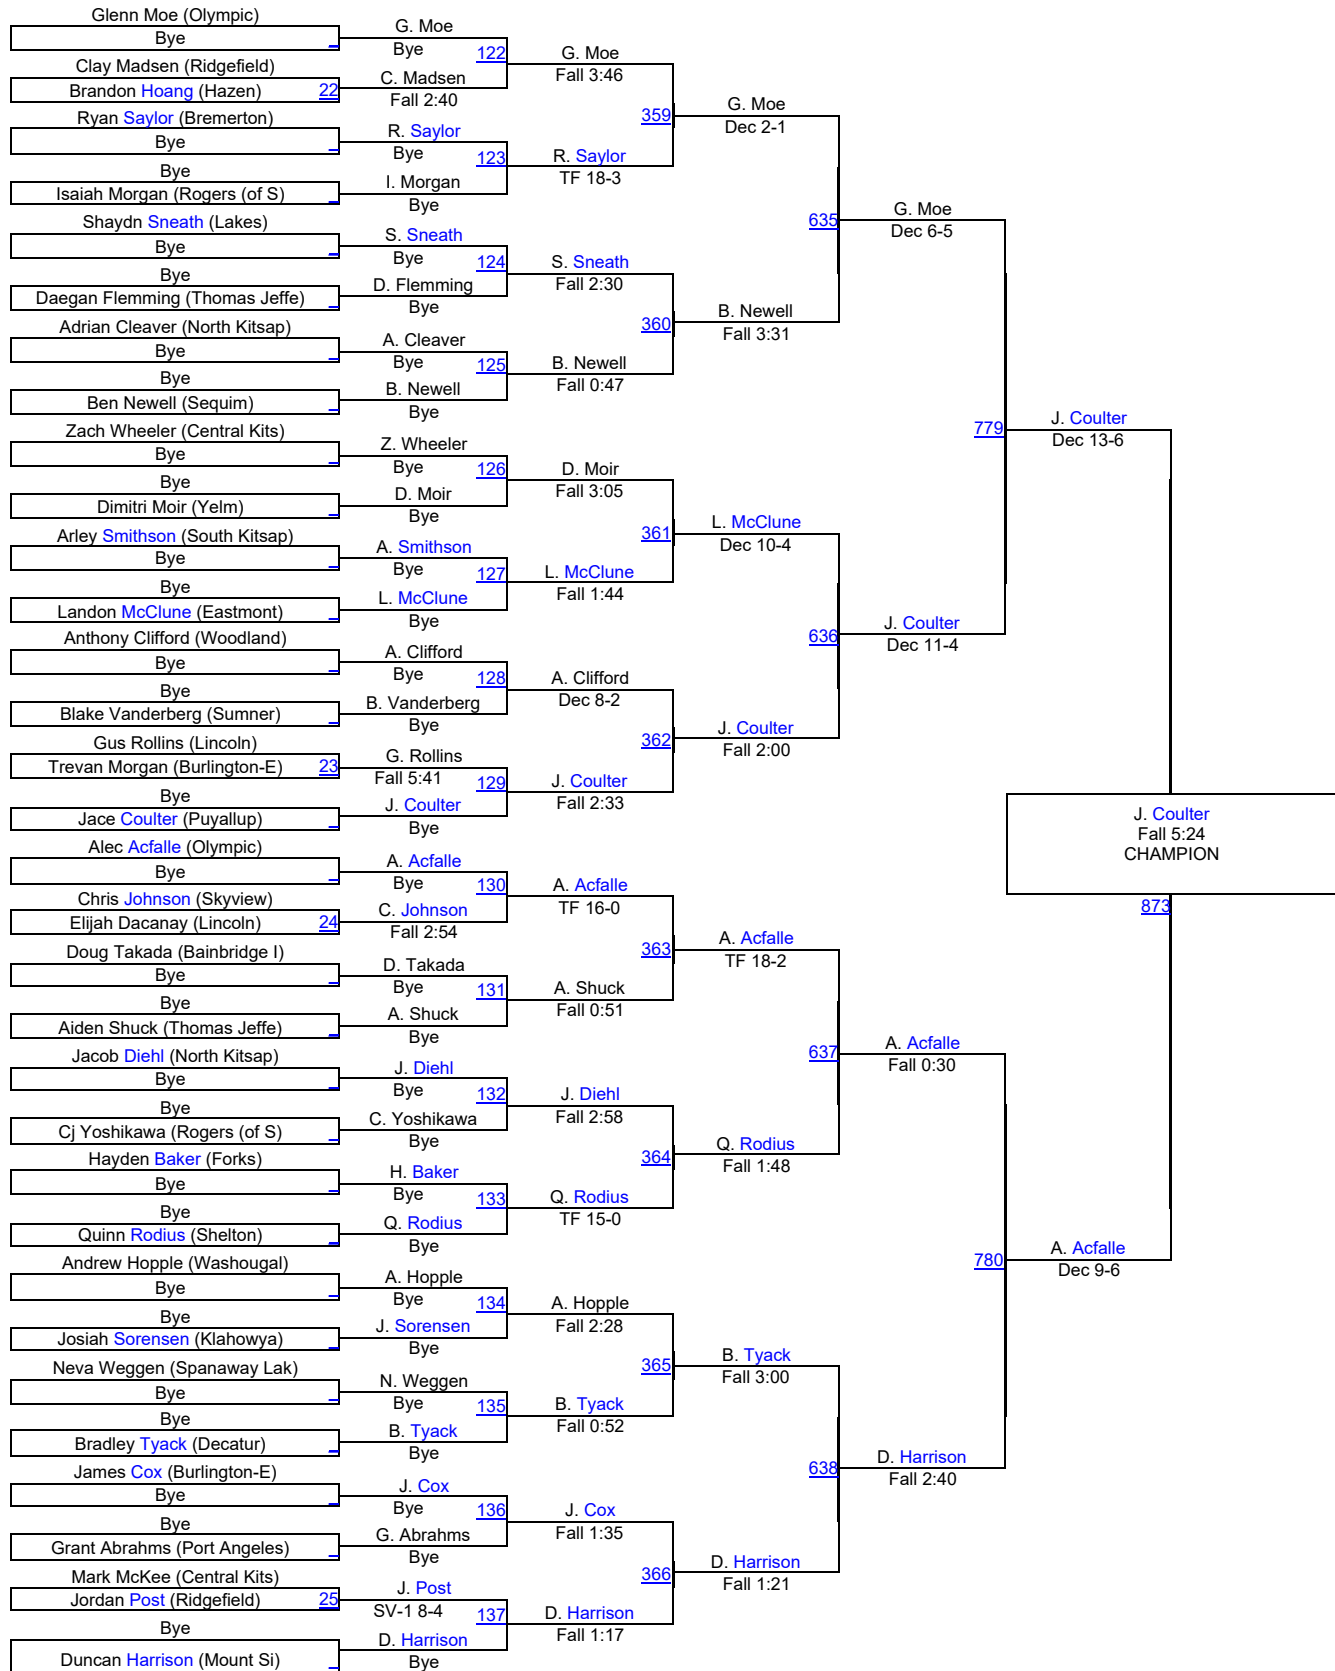

HammerHead Invitational 2017

Male 145