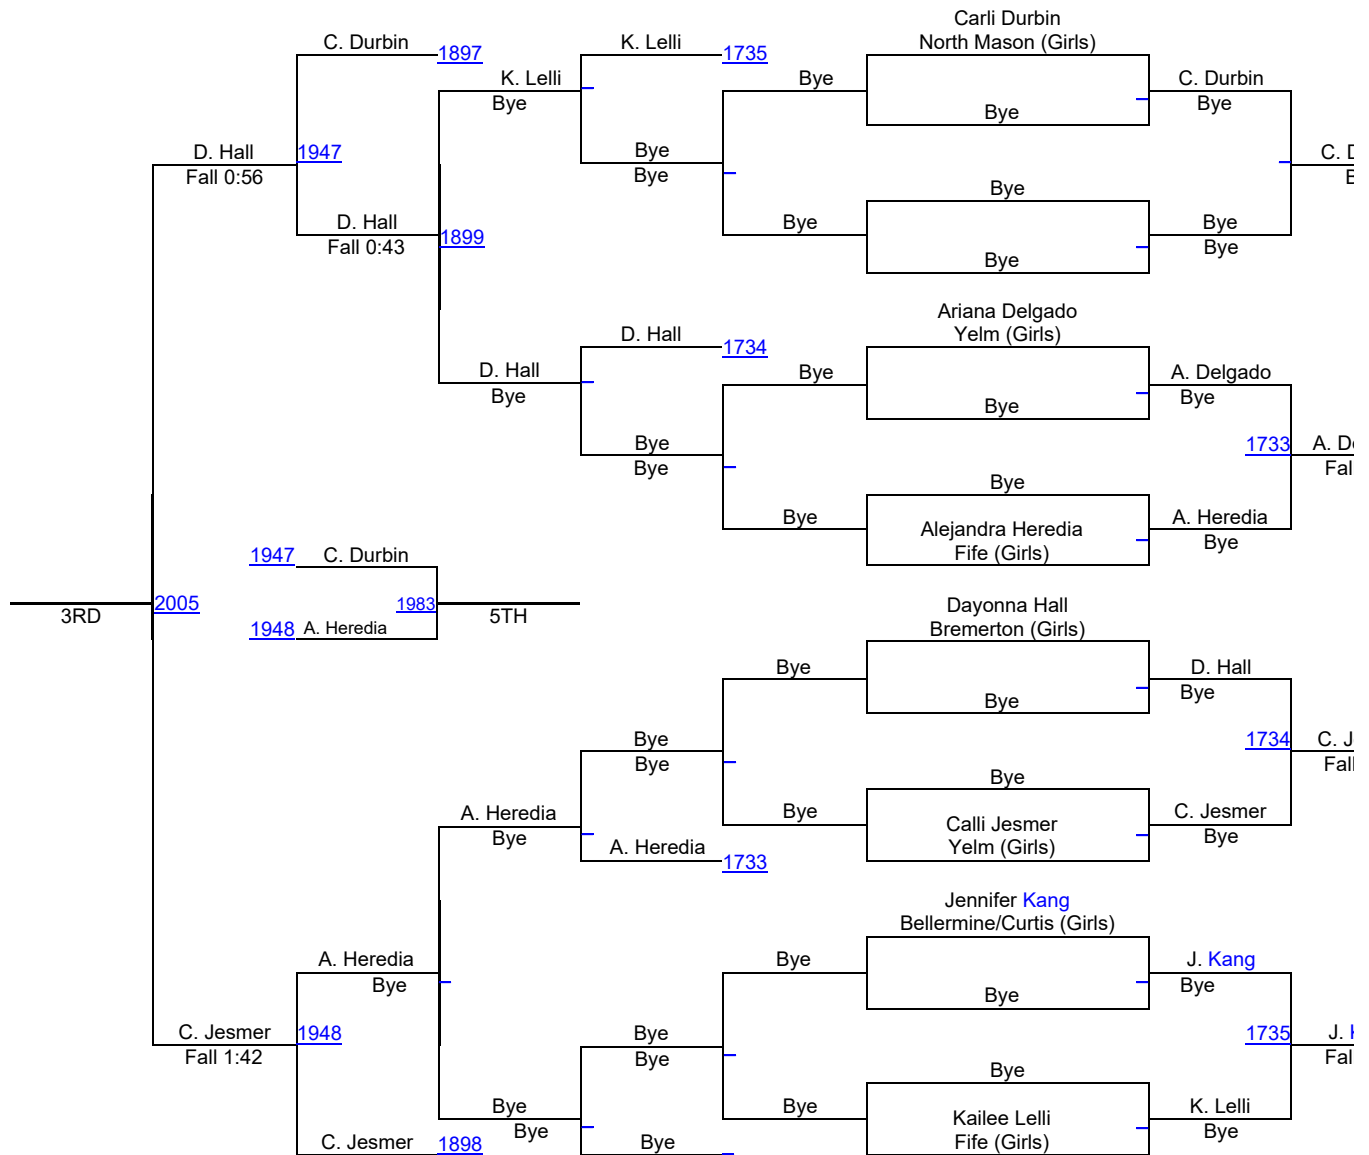

HammerHead Invitational 2017