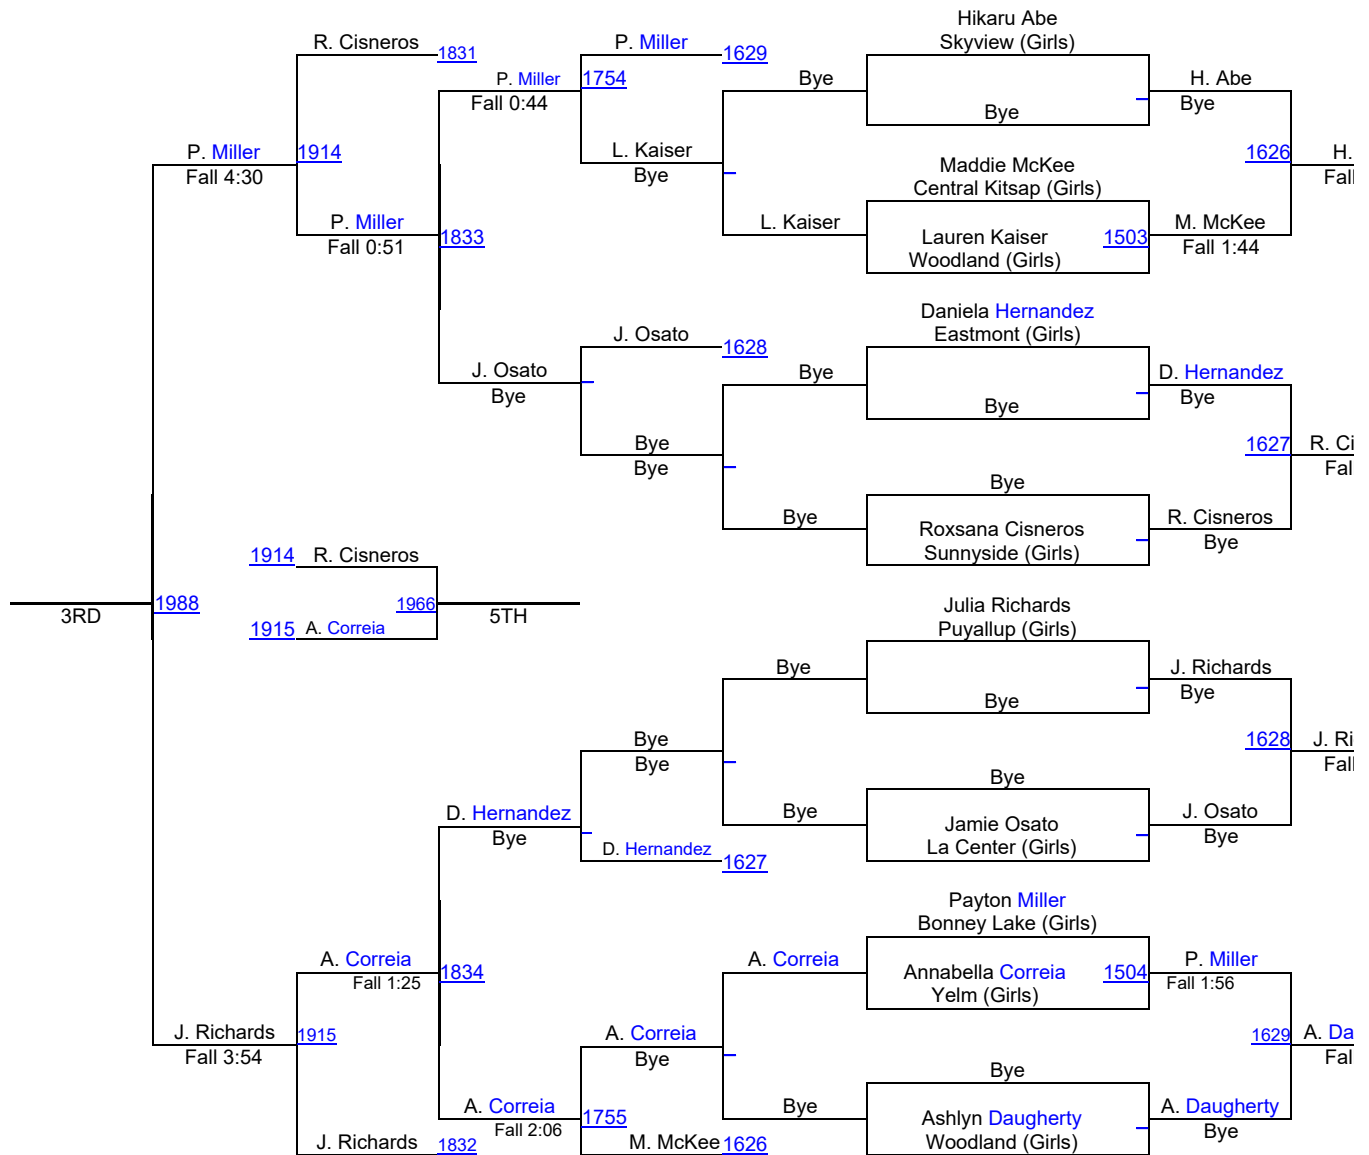

HammerHead Invitational 2017