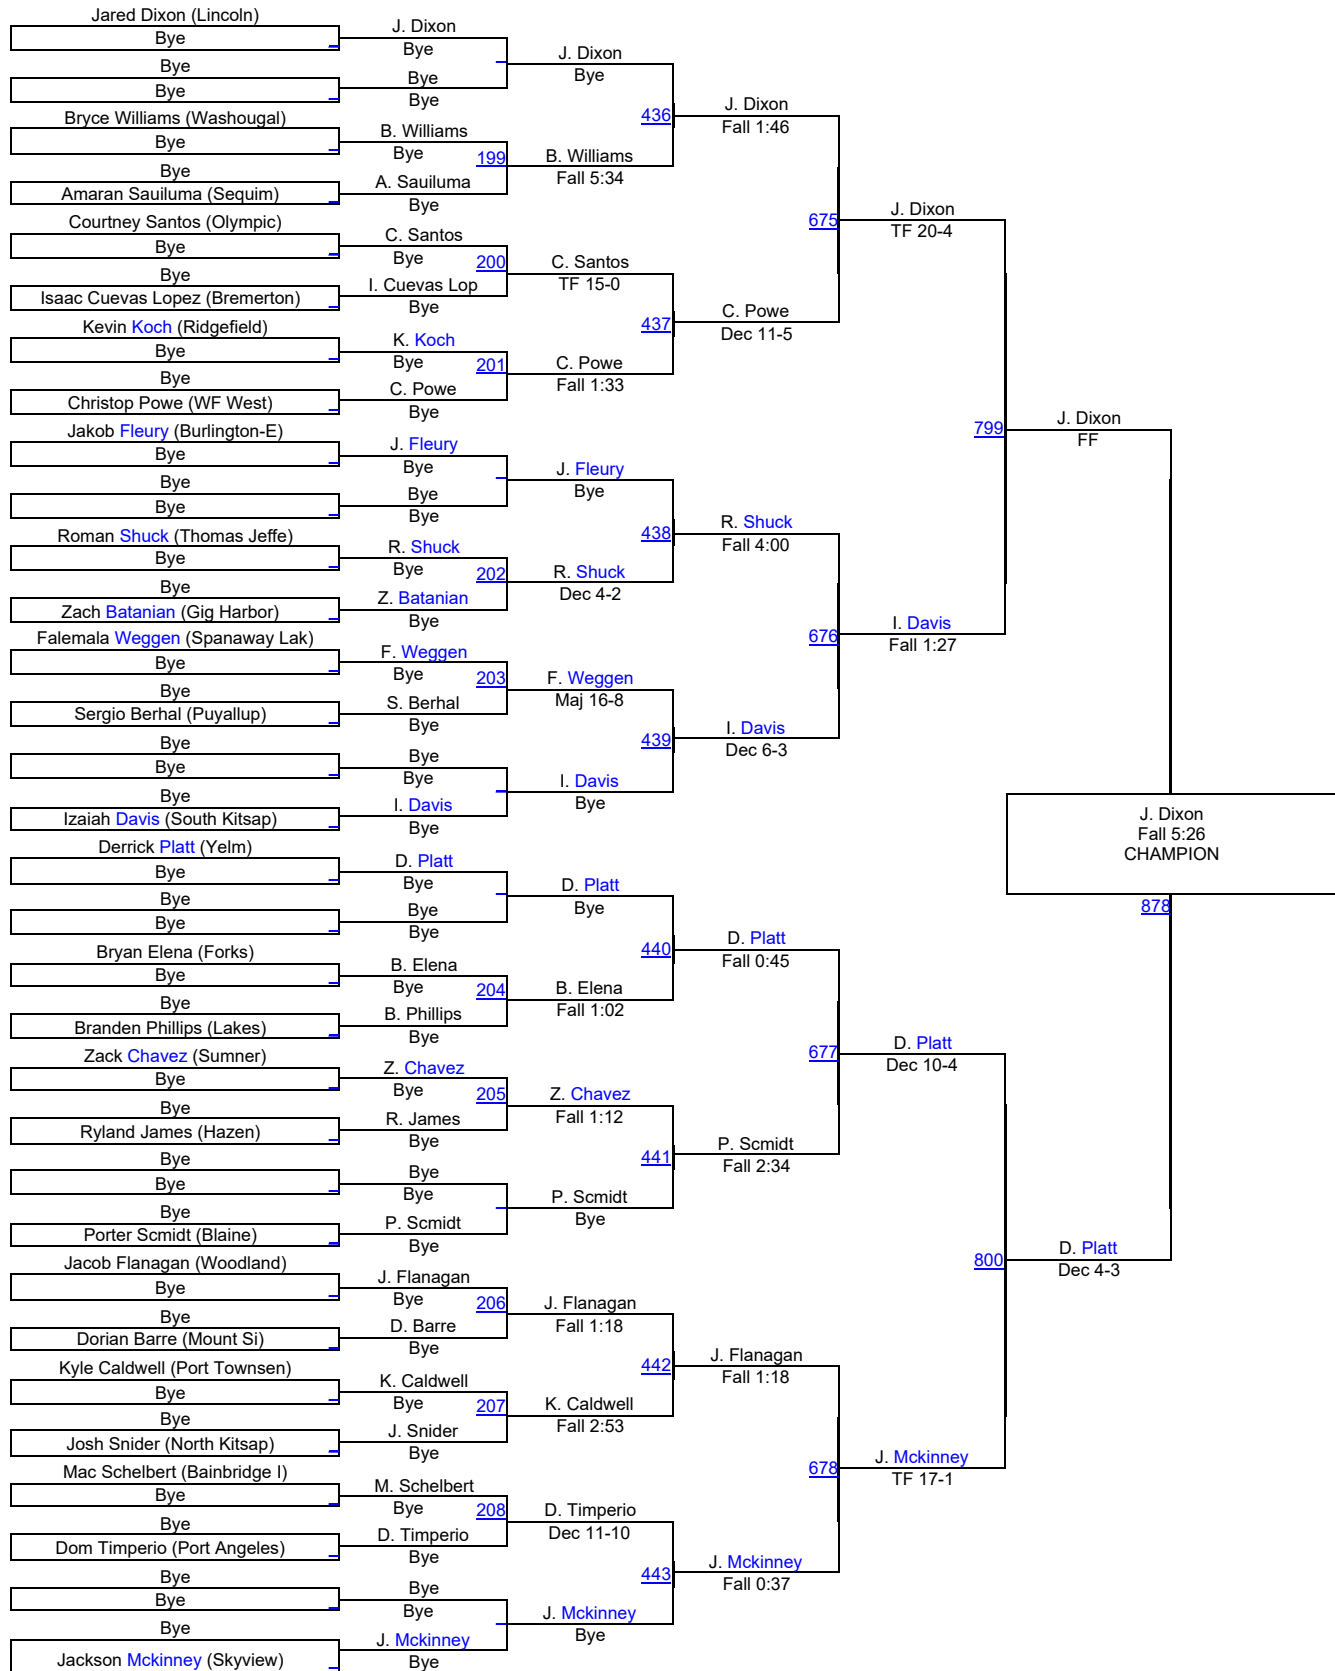

HammerHead Invitational 2017

Male 195