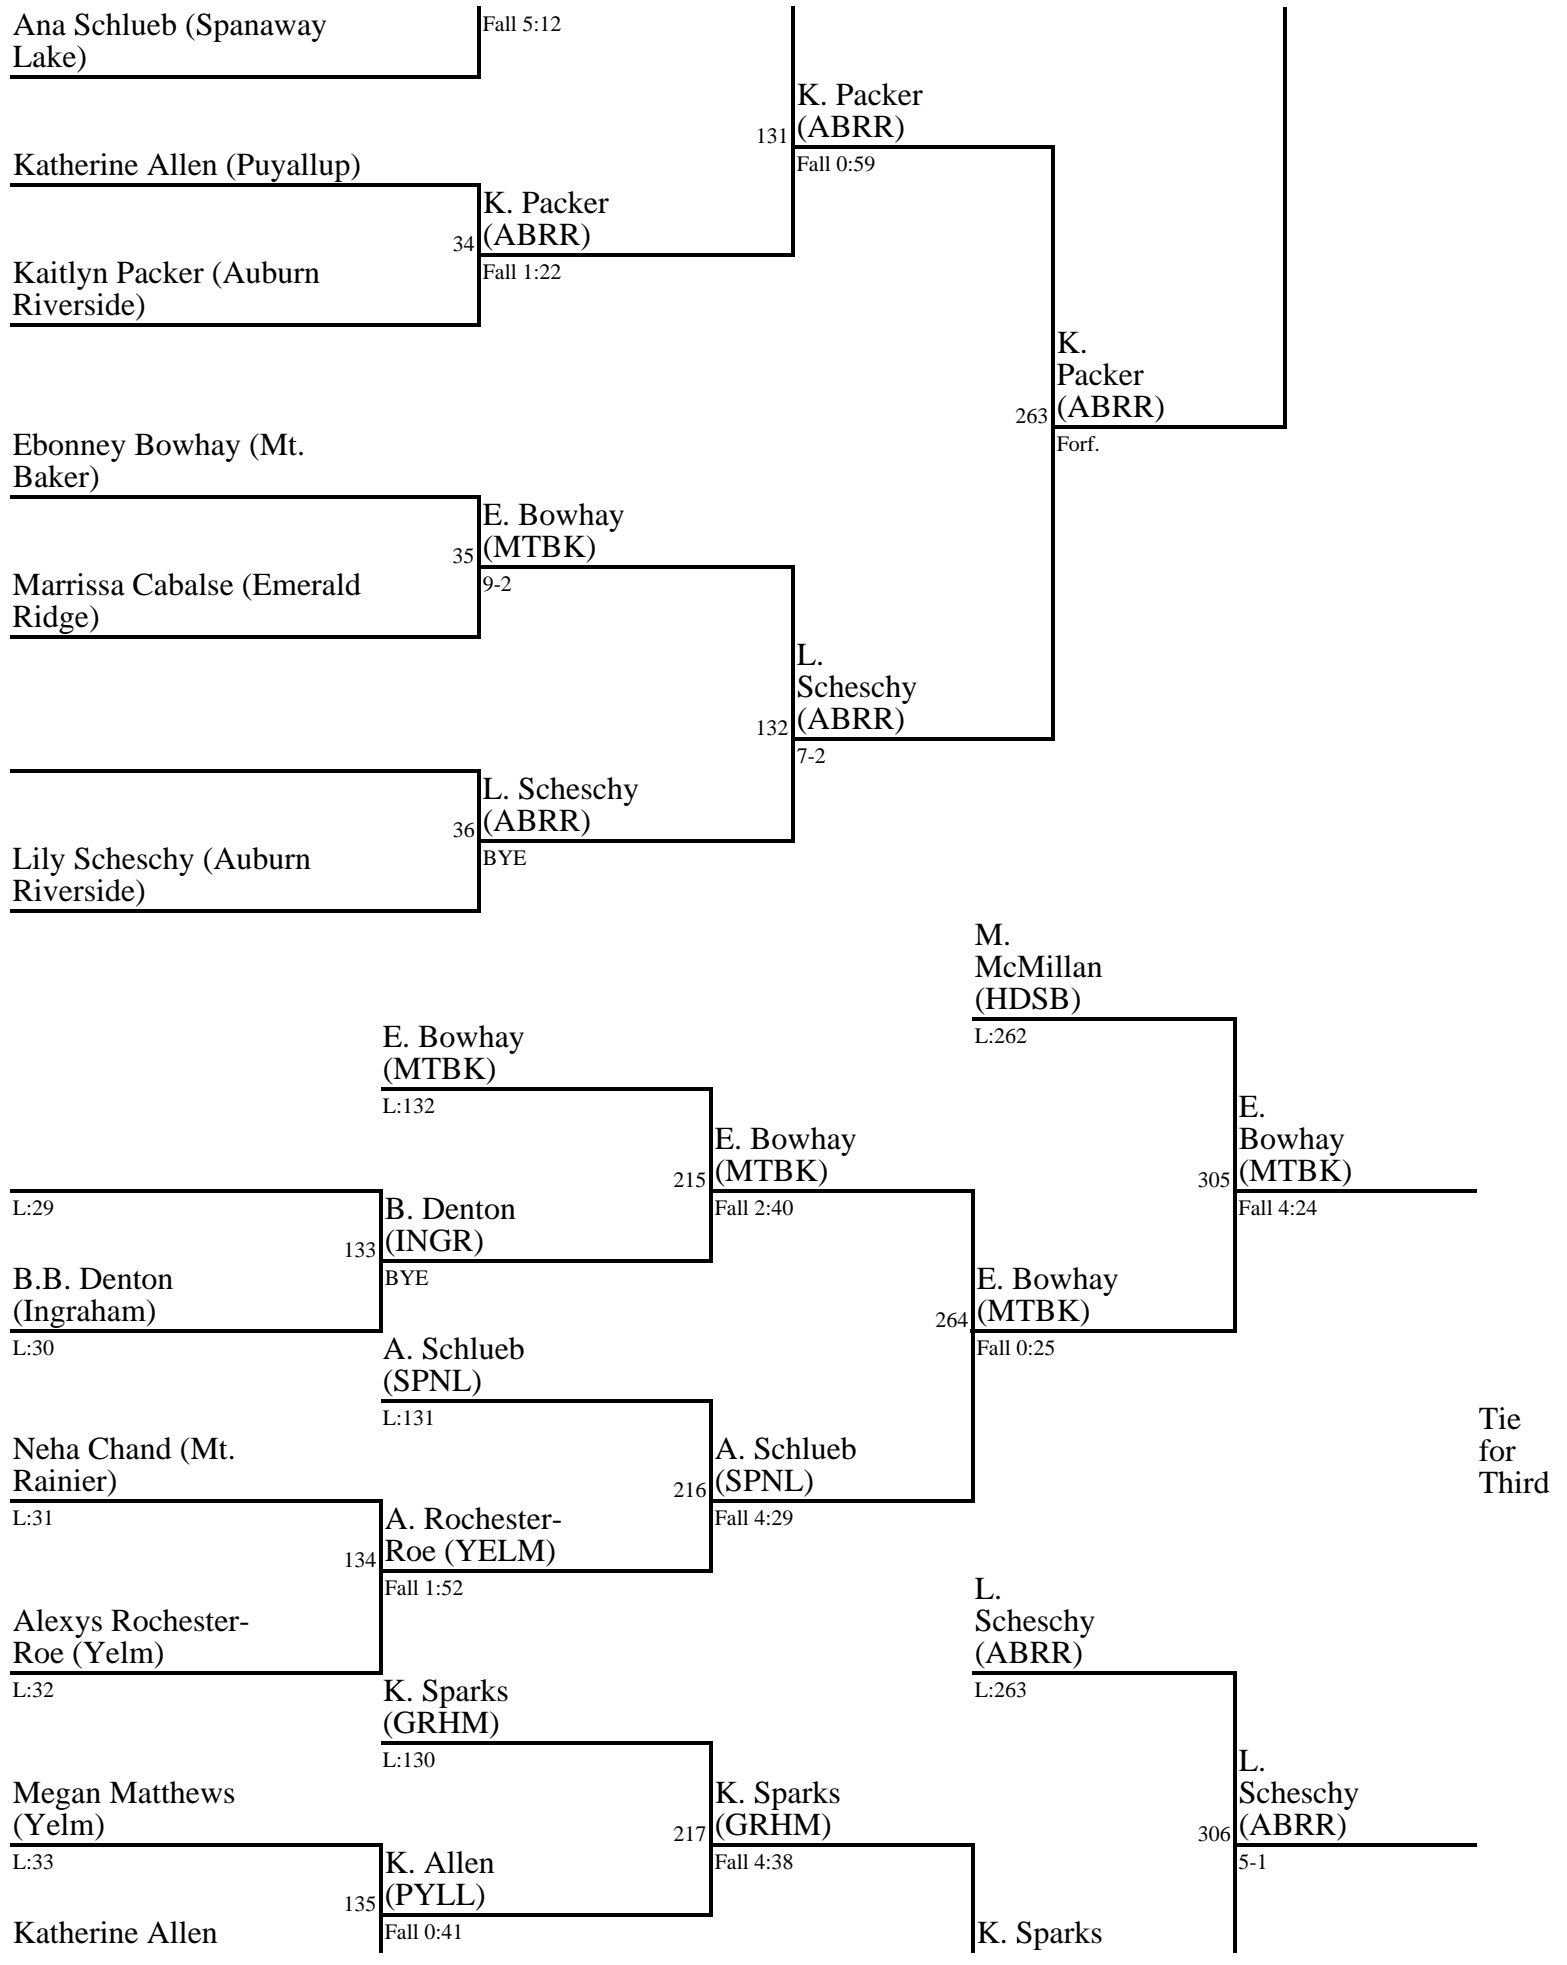

**120 (back to top)**

**125 (back to top)**

Taylor Robbins (Hanford)

Sophia Bergeon-Hirman (Auburn Mountainview)

Madison McMillan (Hudson's Bay)

Alexys Rochester-Roe (Yelm)

Megan Matthews (Yelm)

1. Kaitlyn Packer (ABRR)
2. Taylor Robbins (HNFR)
3. Ebonney Bowhay (MTBK)
3. Lily Scheschy (ABRR)
5. Madison McMillan (HDSB)
5. Kiara Sparks (GRHM)