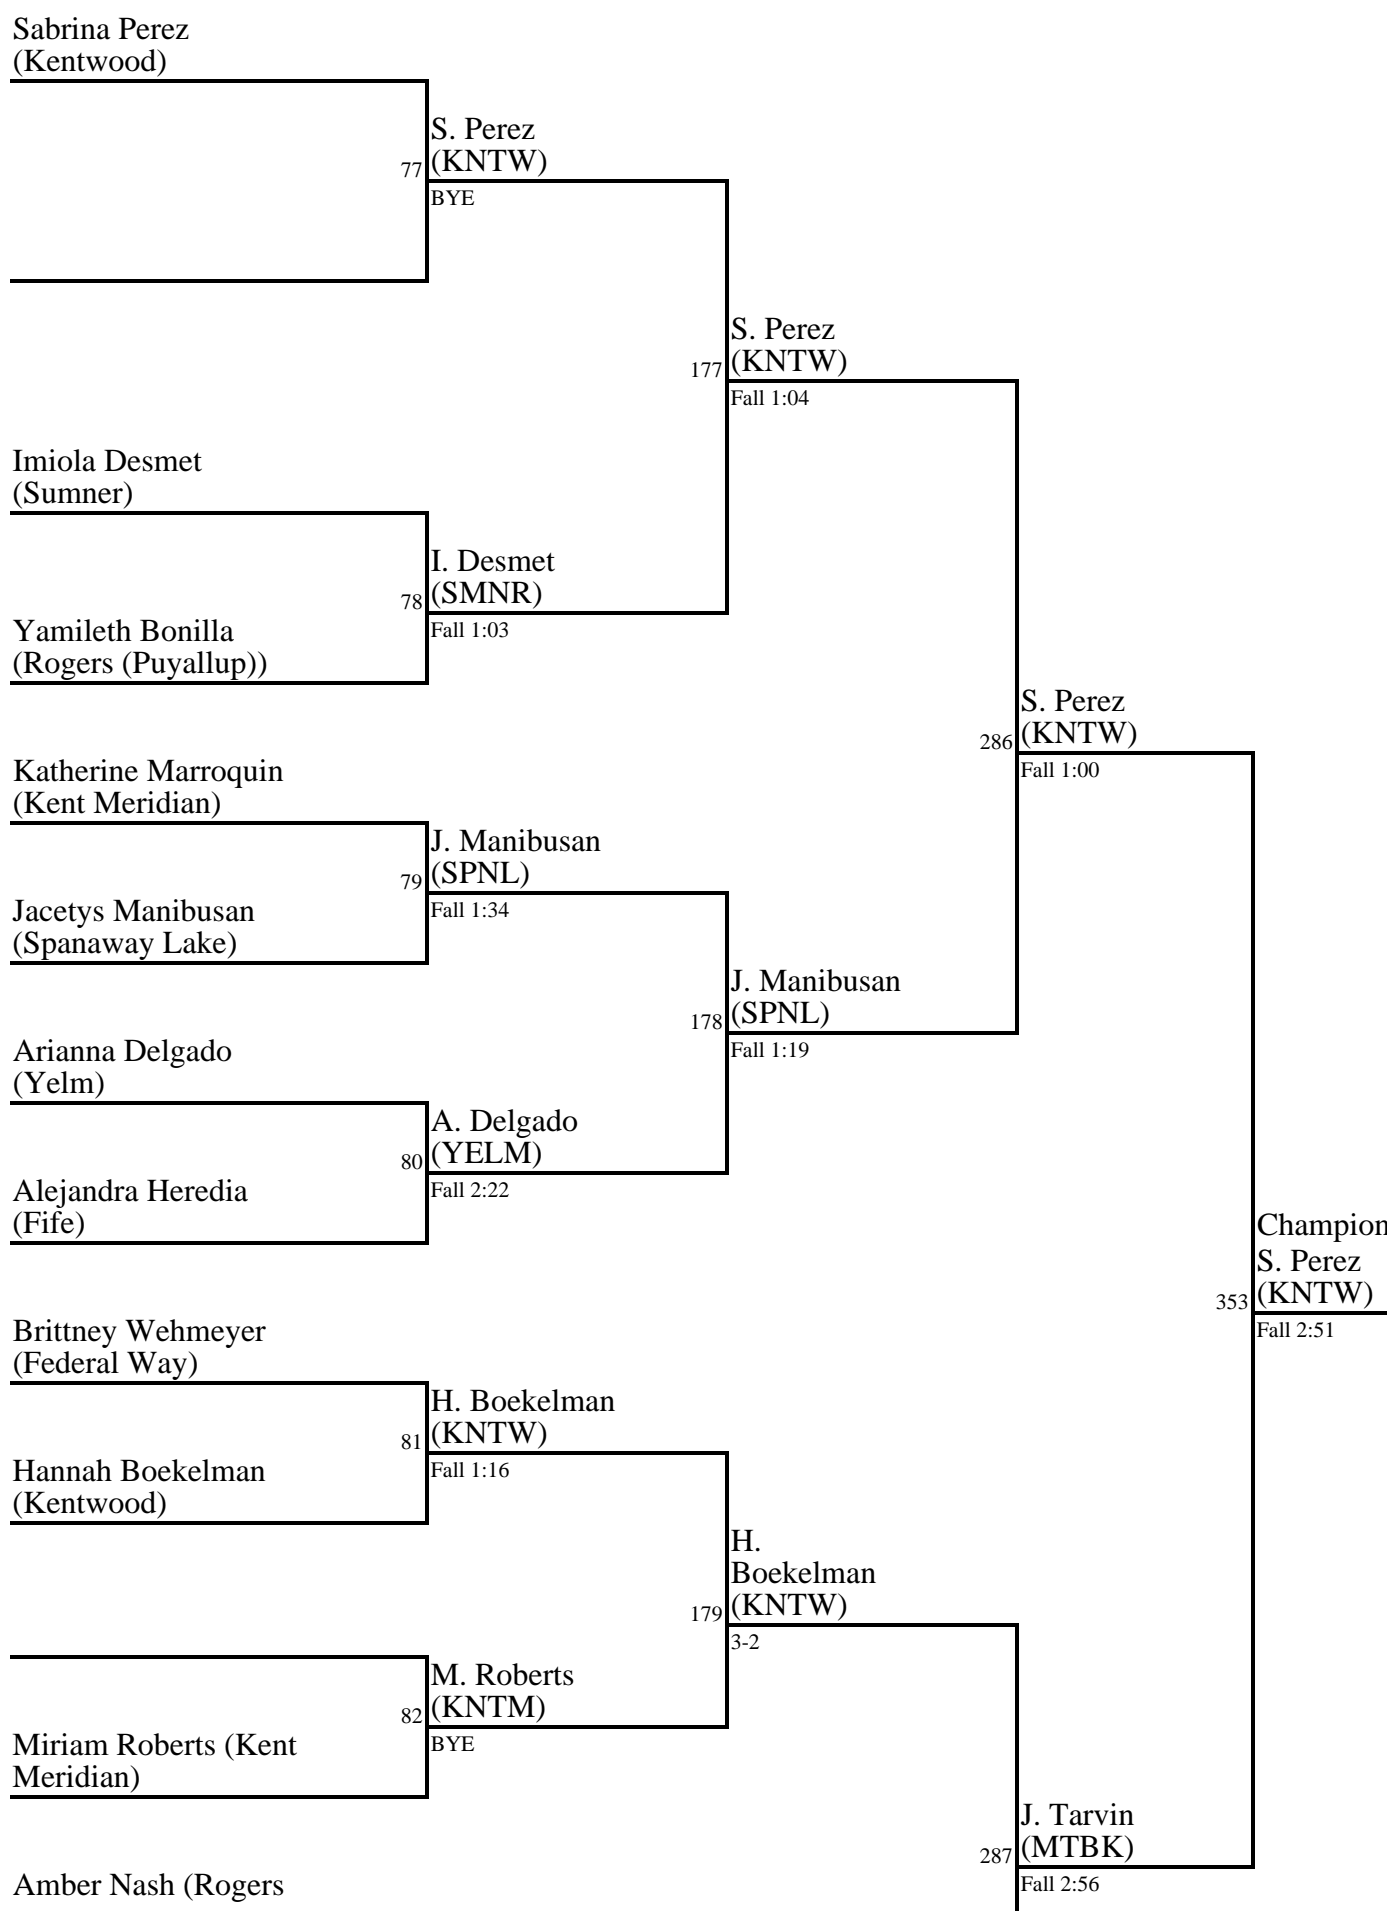

1. Sabrina Perez (KNTW)
2. Jada Tarvin (MTBK)
3. Jacetys Manibusan (SPNL)
3. Amber Nash (RGPU)
5. Alessandra Ortale (FIFE)
5. Hannah Boekelman (KNTW)

**190 (back to top)**

Juju Pepe (Mt. Rainier)

Chloe Geronimo (Emerald Ridge)