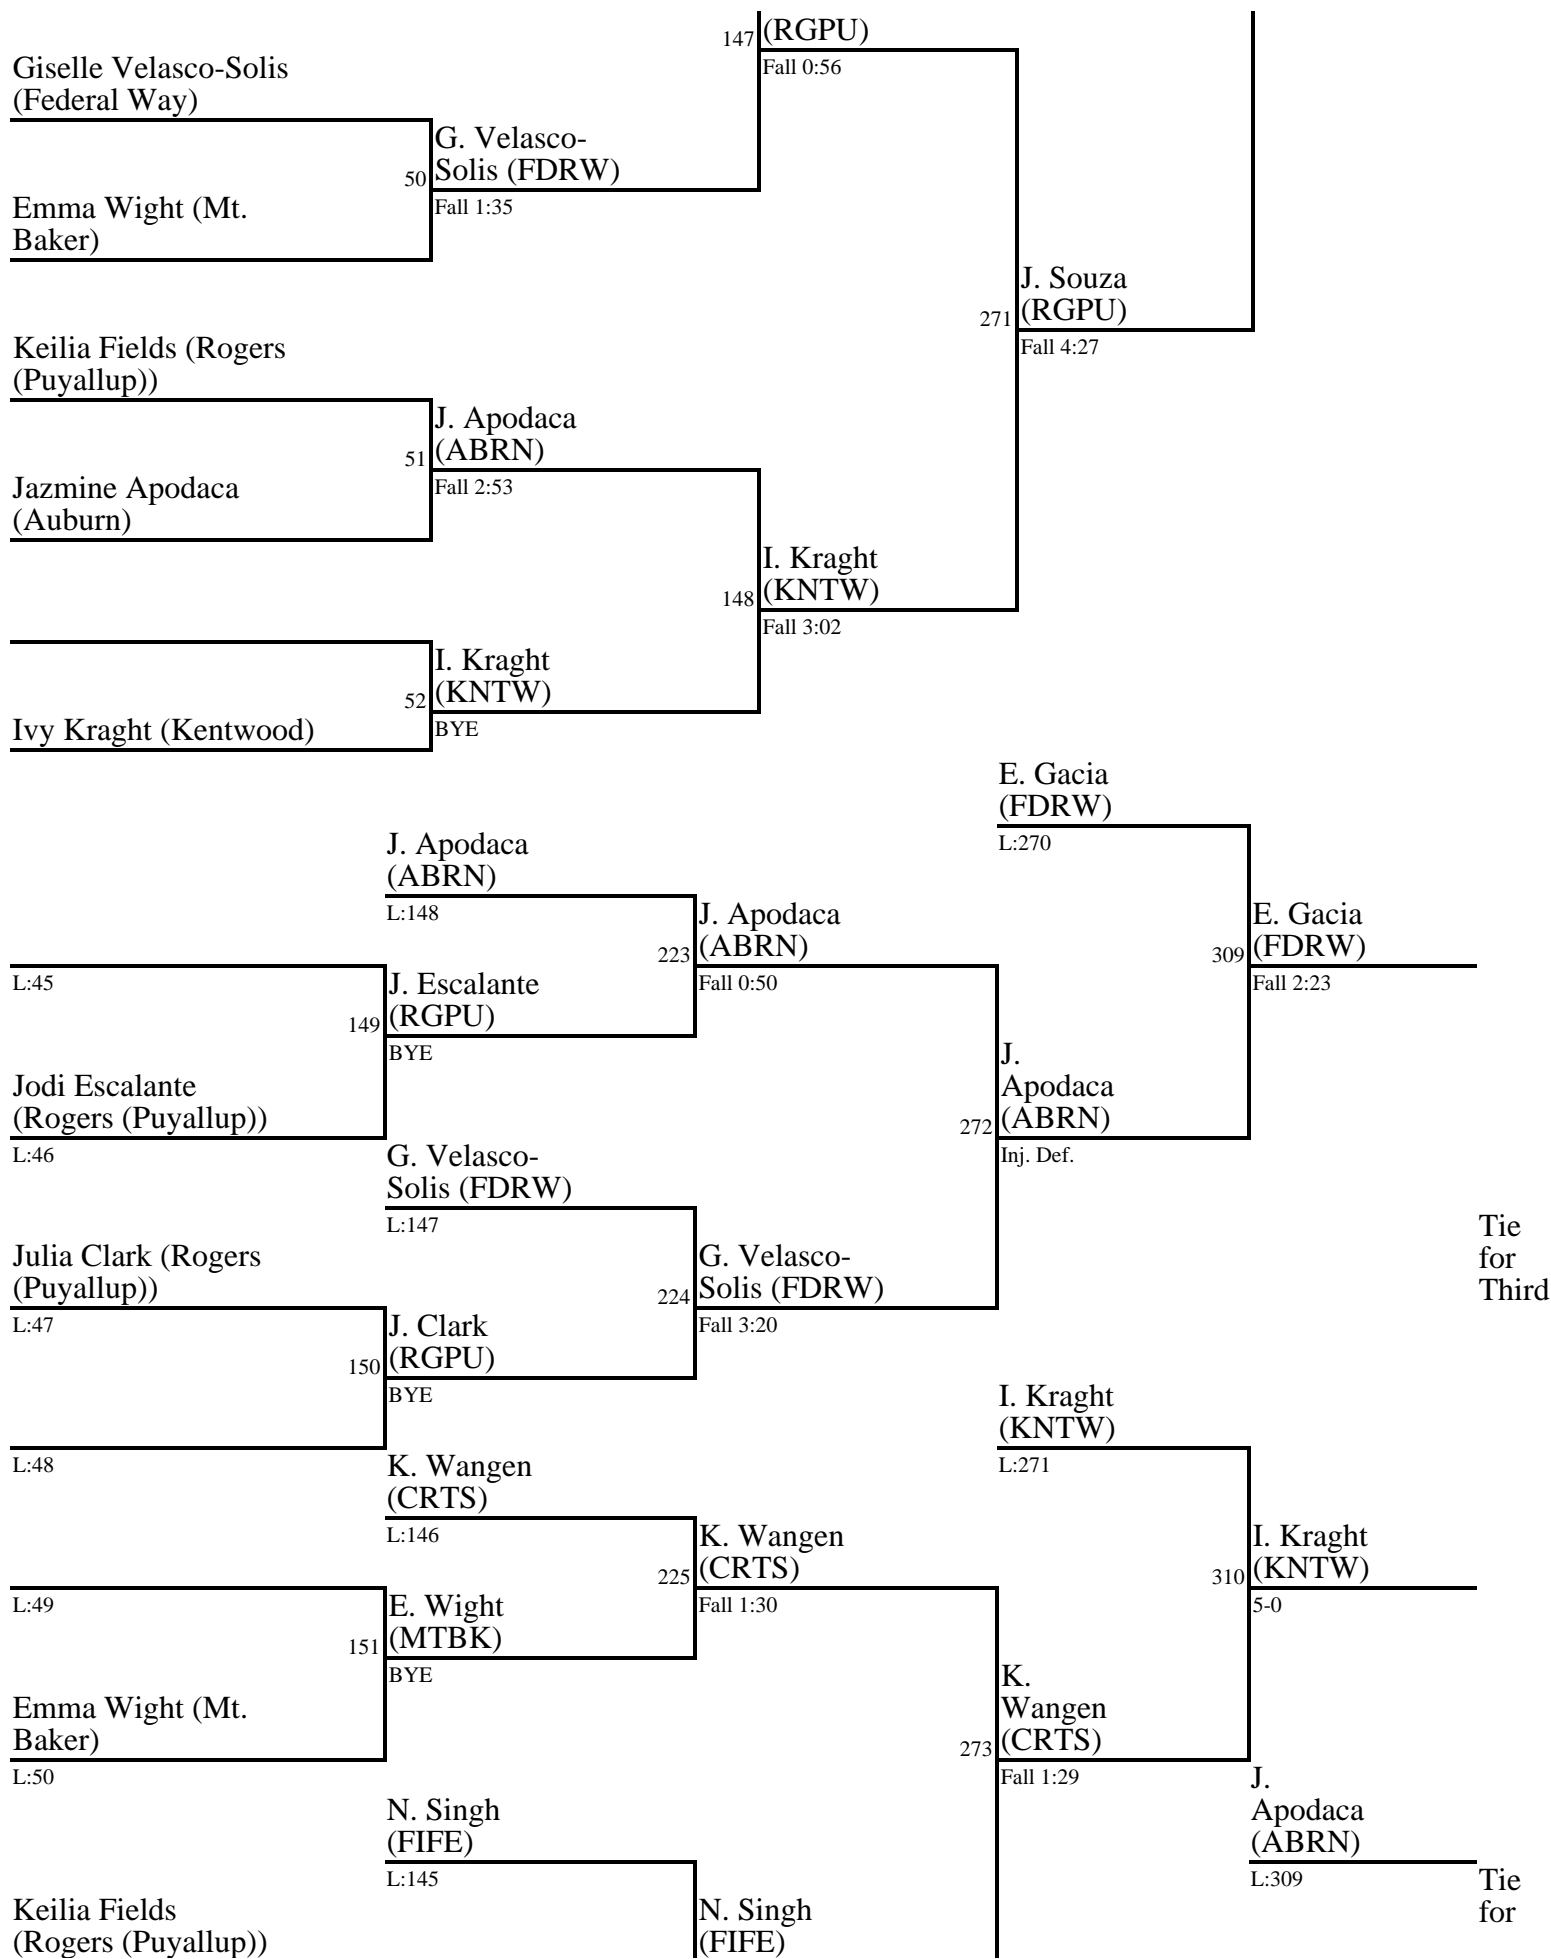

**130 (back to top)**

1. Gali Valencia (GRHM)
2. Sophia Suarez (RGPU)
3. Autumn Miller (ABRN)
3. Maddie Johnson (RGPU)
5. Alma Torres (MTRN)
5. Jaylene Sanchez (CRTS)

**135 (back to top)**

- 1. Jemma Souza (RGPU)
- 2. Sophia Leer (KNTM)
- 3. Edith Gacia (FDRW)
- 3. Ivy Kraght (KNTW)
- 5. Jazmine Apodaca (ABRN)
- 5. Katrina Wangen (CRTS)