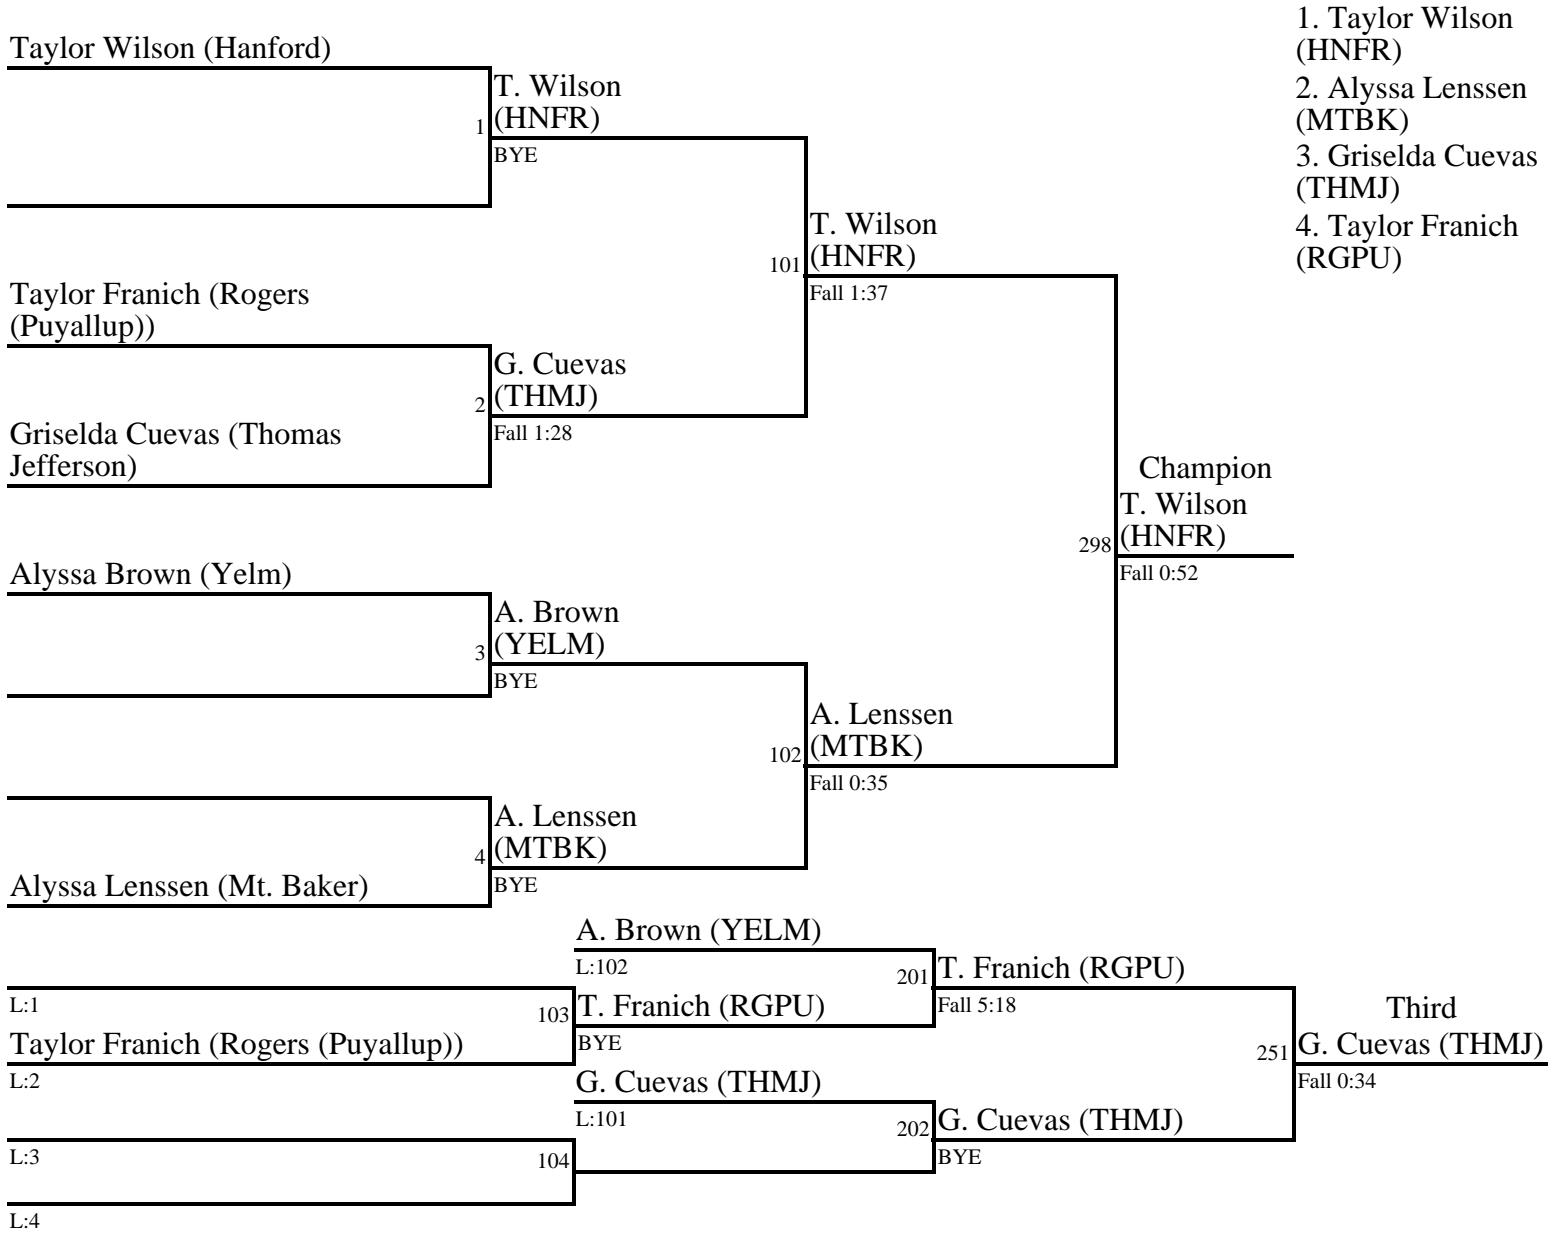

Auburn Riverside (ABRR)	28.0	1	1	4	0	3	0	0
Bonney Lake (BNNL)	11.0	0	1	2	2	2	0	0
Ingraham (INGR)	4.0	0	0	1	6	1	0	0
Auburn Mountainview (ABRM)	2.0	0	0	1	4	0	0	0
Bellarmino (BLLR)	0.0	0	0	0	0	0	0	0

100 (back to top)