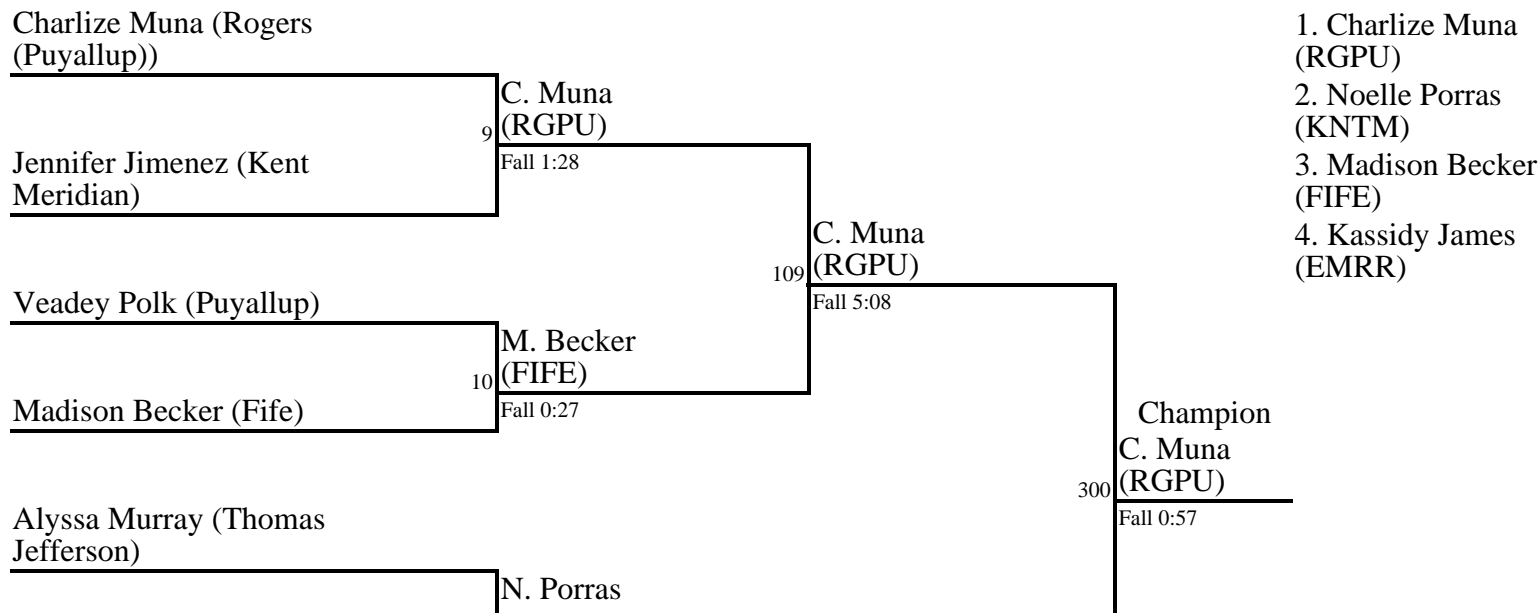

110 (back to top)