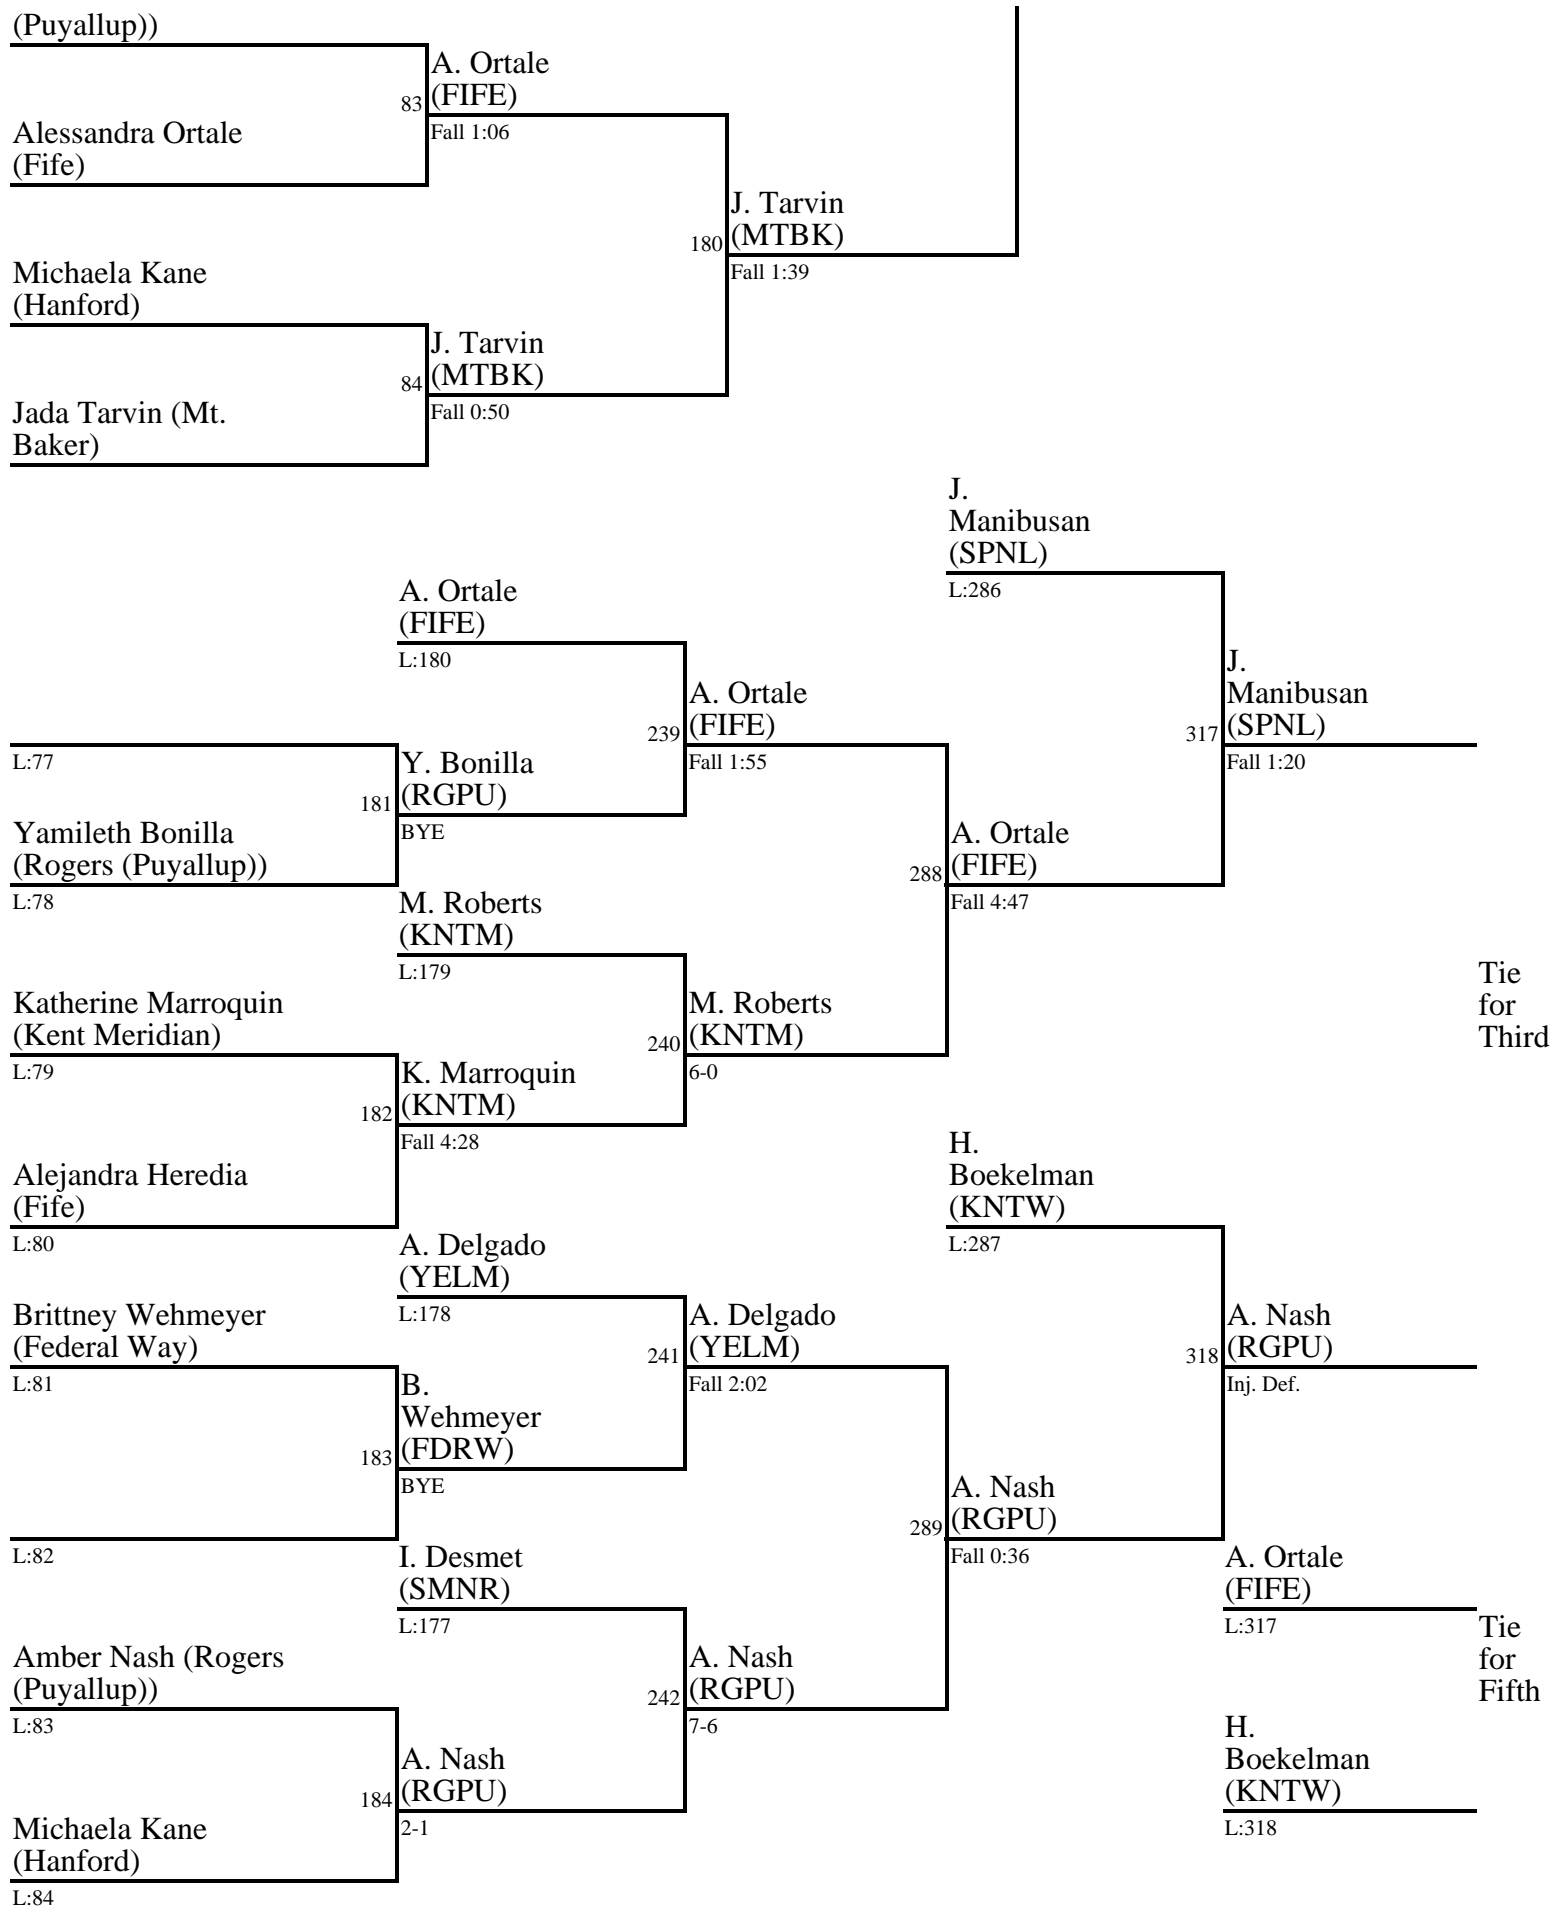

1. Sabrina Perez (KNTW)
2. Jada Tarvin (MTBK)
3. Jacetys Manibusan (SPNL)
3. Amber Nash (RGPU)
5. Alessandra Ortale (FIFE)
5. Hannah Boekelman (KNTW)

**190 (back to top)**

Juju Pepe (Mt. Rainier)

Chloe Geronimo (Emerald Ridge)