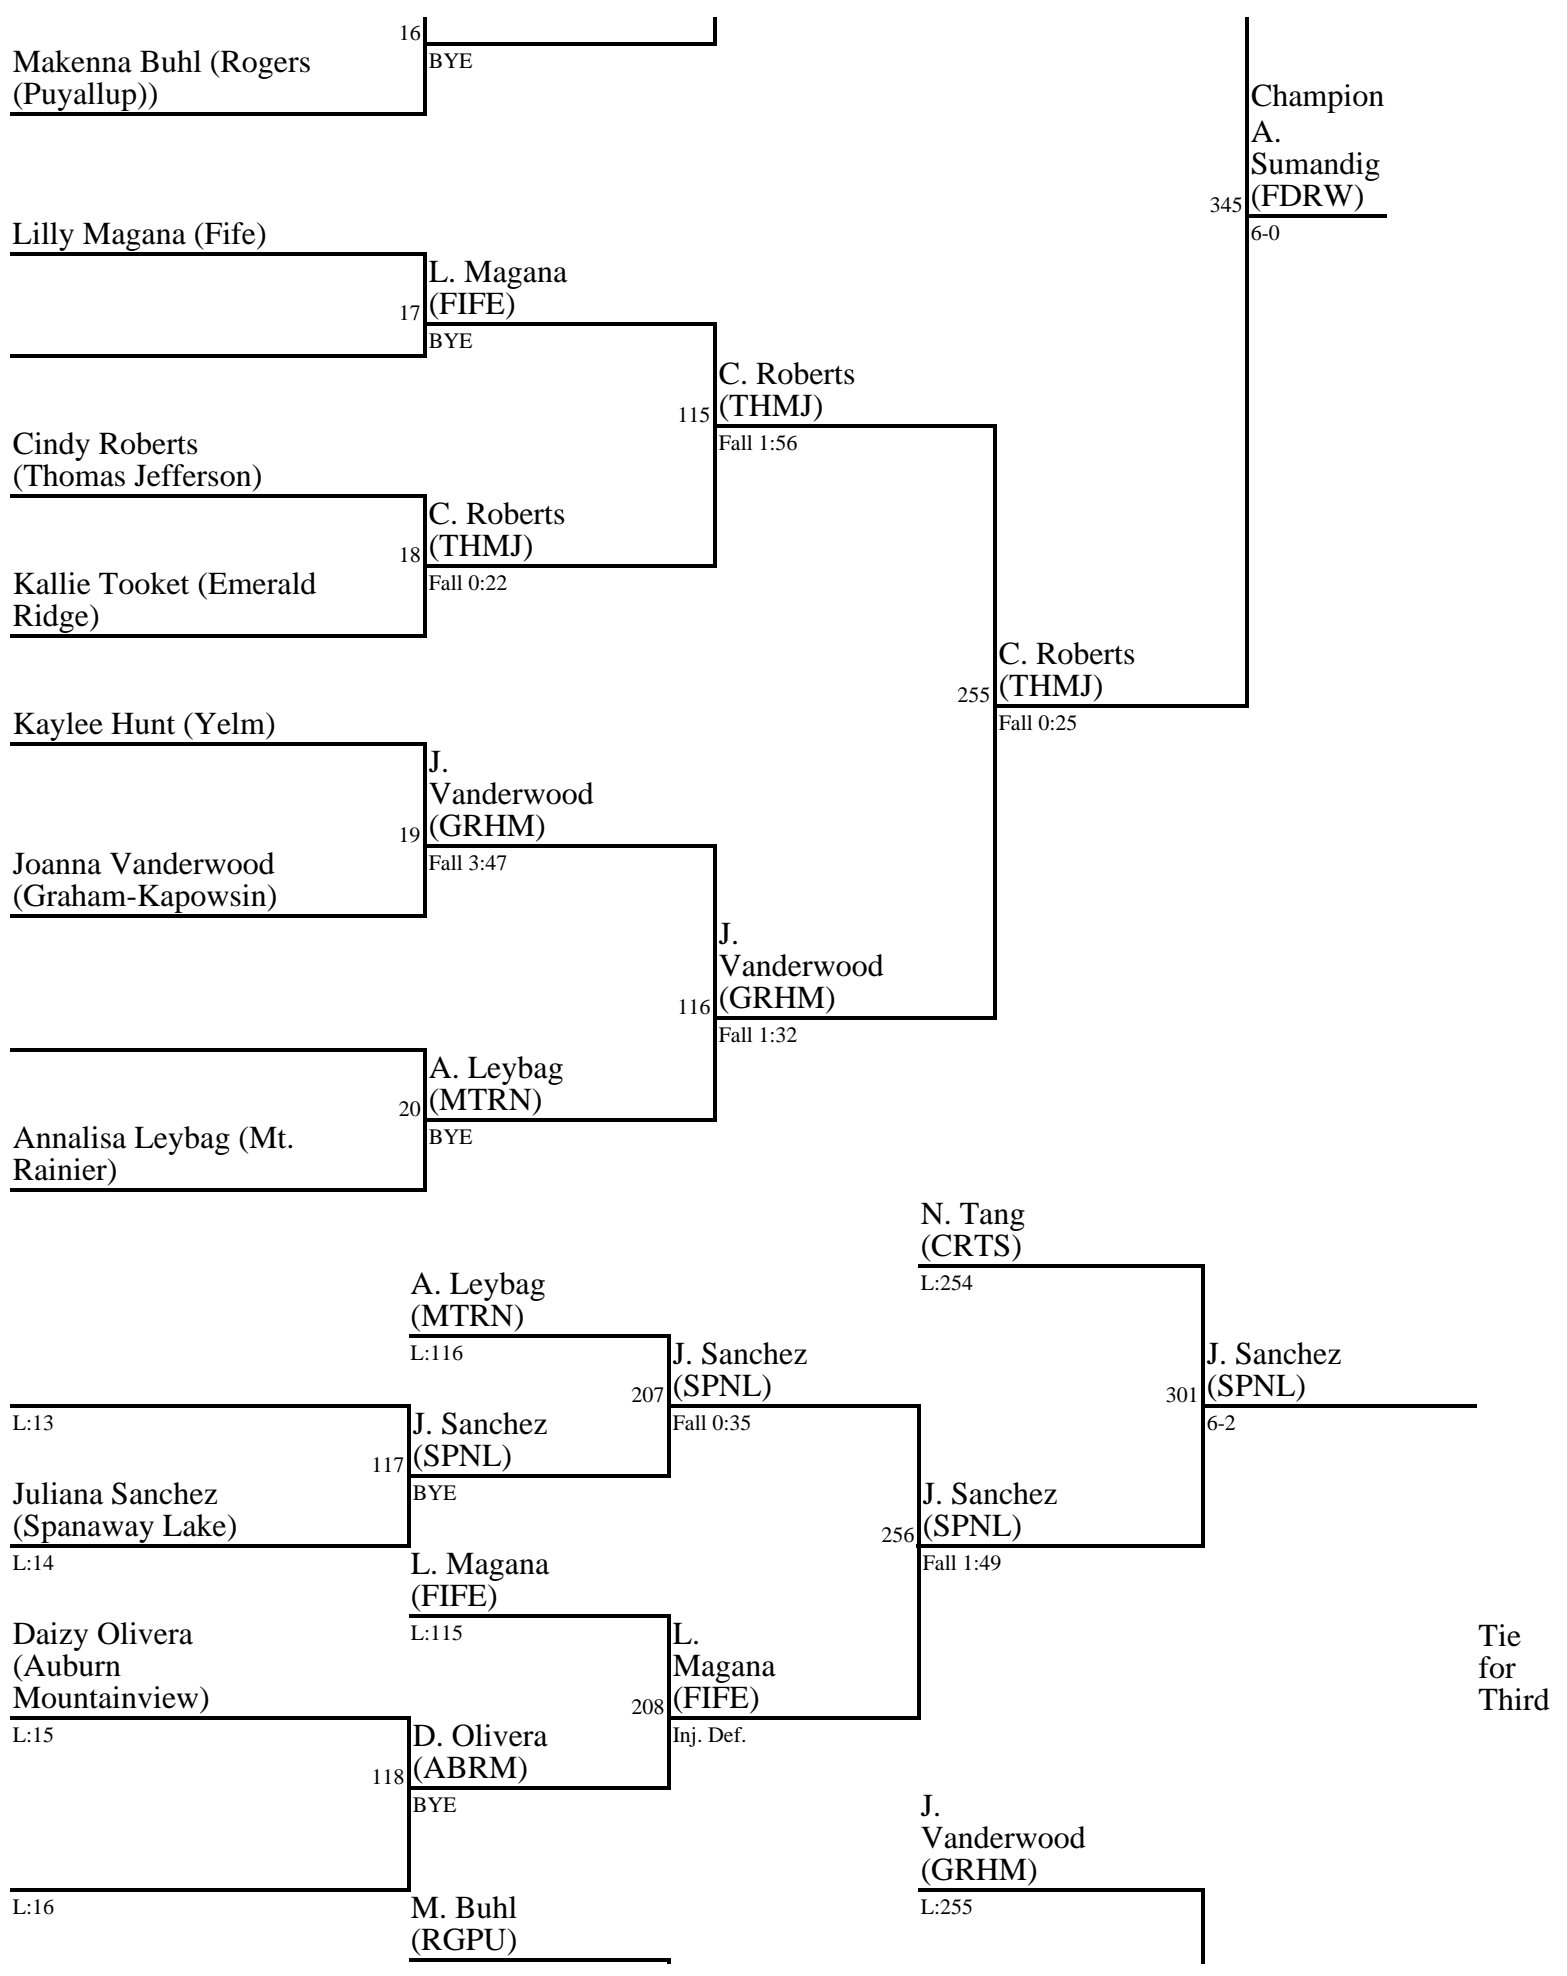

**105 (back to top)**

**110 (back to top)**

**115 (back to top)**

1. Anjilia Sumandig (FDRW)
2. Cindy Roberts (THMJ)
3. Juliana Sanchez (SPNL)
3. Trinity Malich (YELM)
5. Nhu Tang (CRTS)
5. Joanna Vanderwood (GRHM)