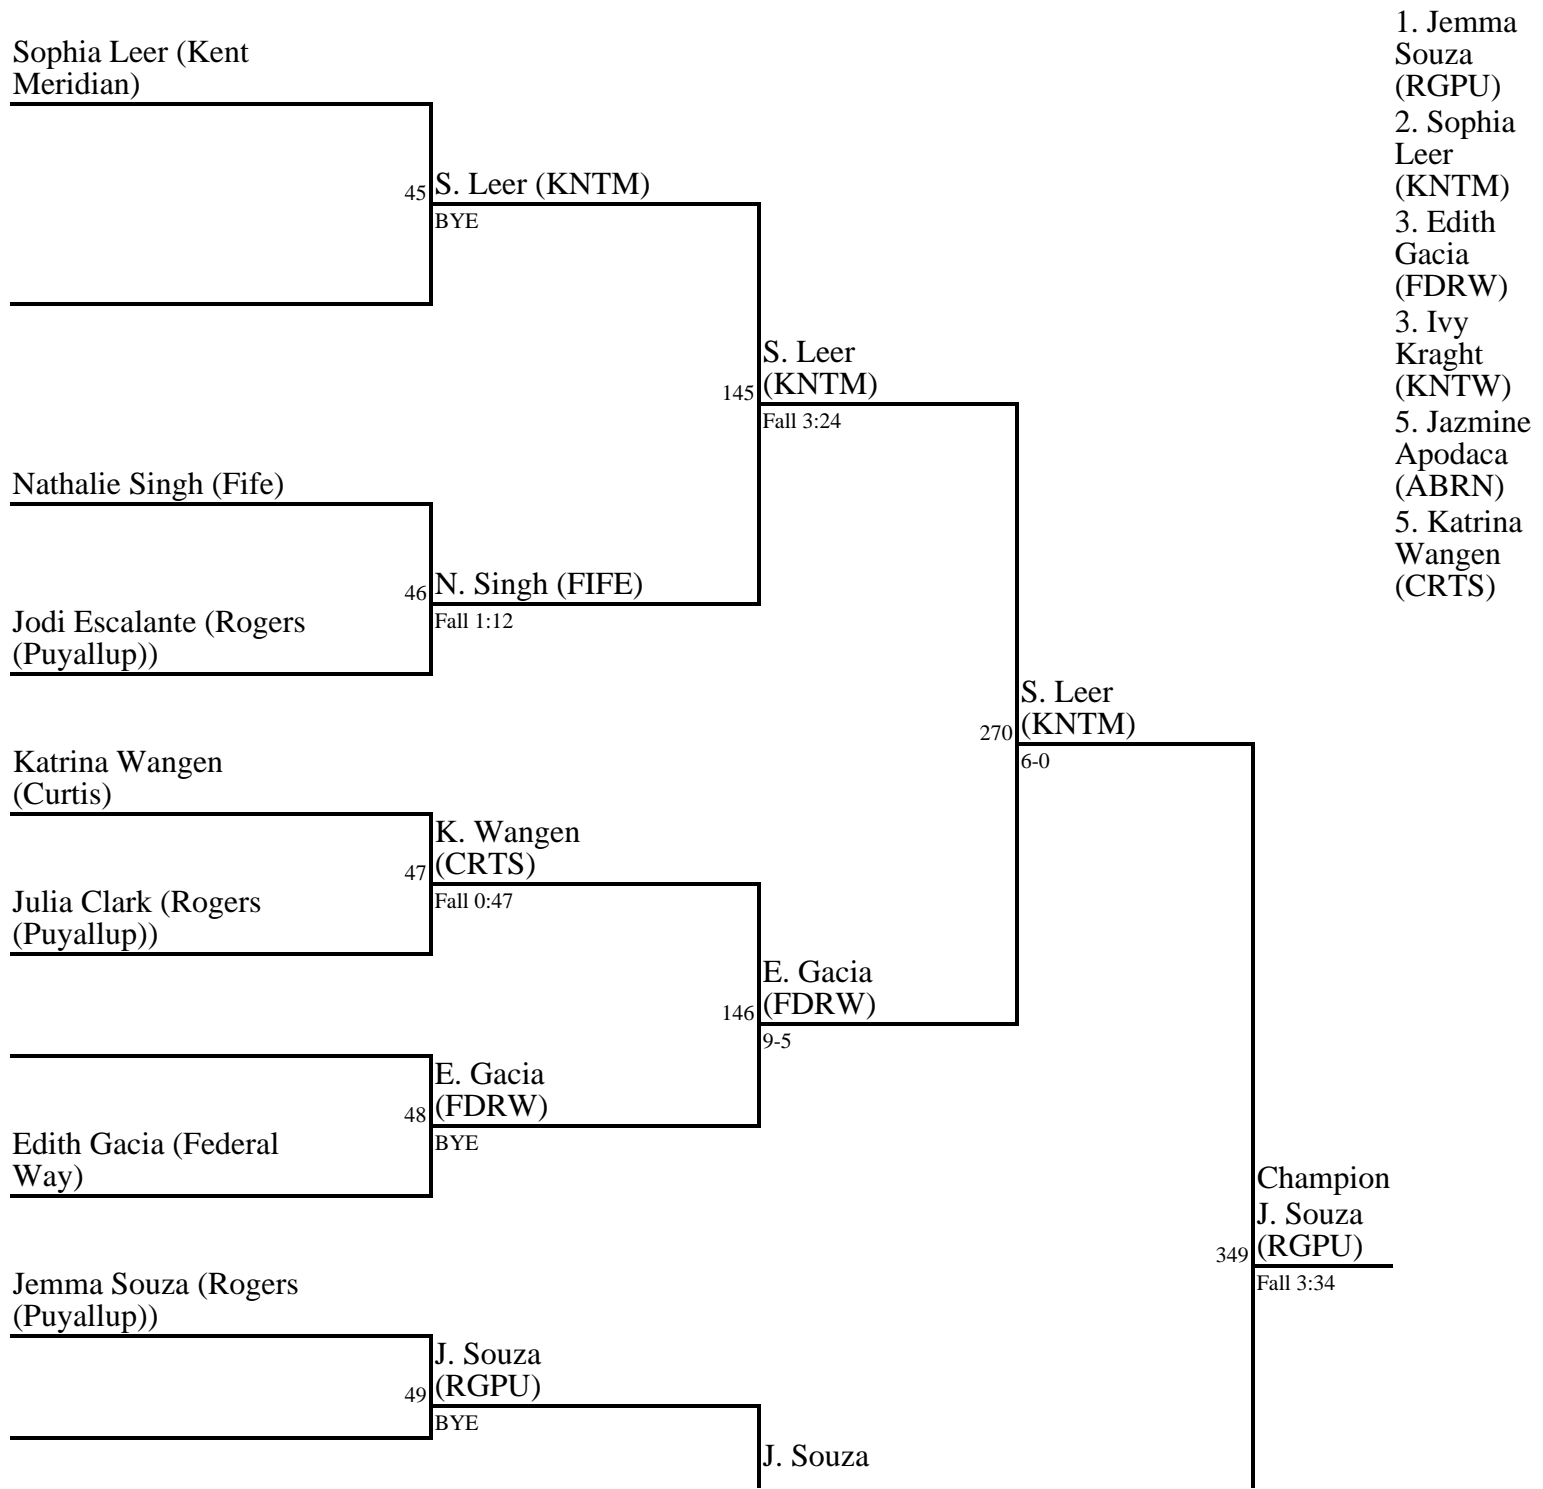

**130 (back to top)**

1. Gali Valencia (GRHM)
2. Sophia Suarez (RGPU)
3. Autumn Miller (ABRN)
3. Maddie Johnson (RGPU)
5. Alma Torres (MTRN)
5. Jaylene Sanchez (CRTS)

**135 (back to top)**

- 1. Jemma Souza (RGPU)
- 2. Sophia Leer (KNTM)
- 3. Edith Gacia (FDRW)
- 3. Ivy Kraght (KNTW)
- 5. Jazmine Apodaca (ABRN)
- 5. Katrina Wangen (CRTS)