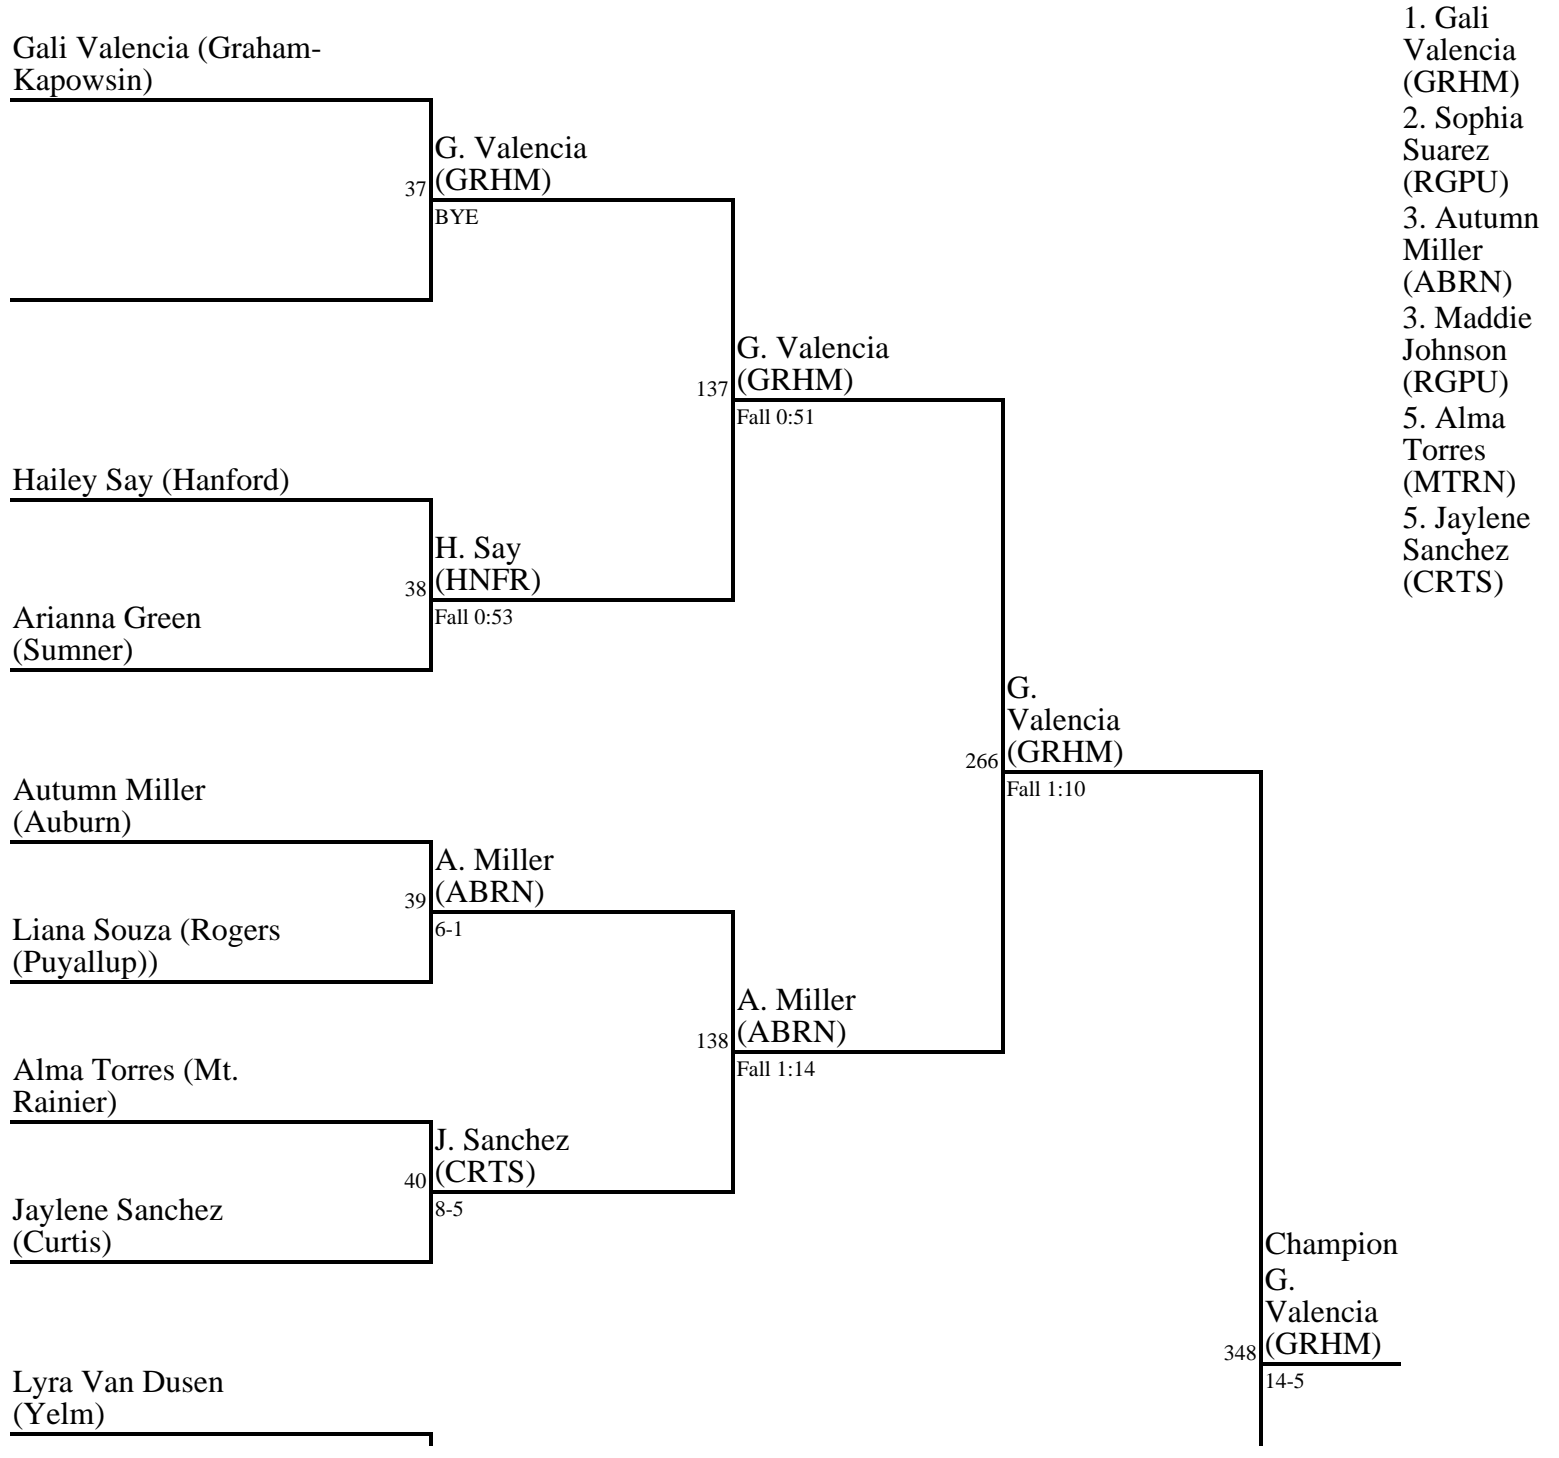

1. Gali Valencia (GRHM)
2. Sophia Suarez (RGPU)
3. Autumn Miller (ABRN)
3. Maddie Johnson (RGPU)
5. Alma Torres (MTRN)
5. Jaylene Sanchez (CRTS)