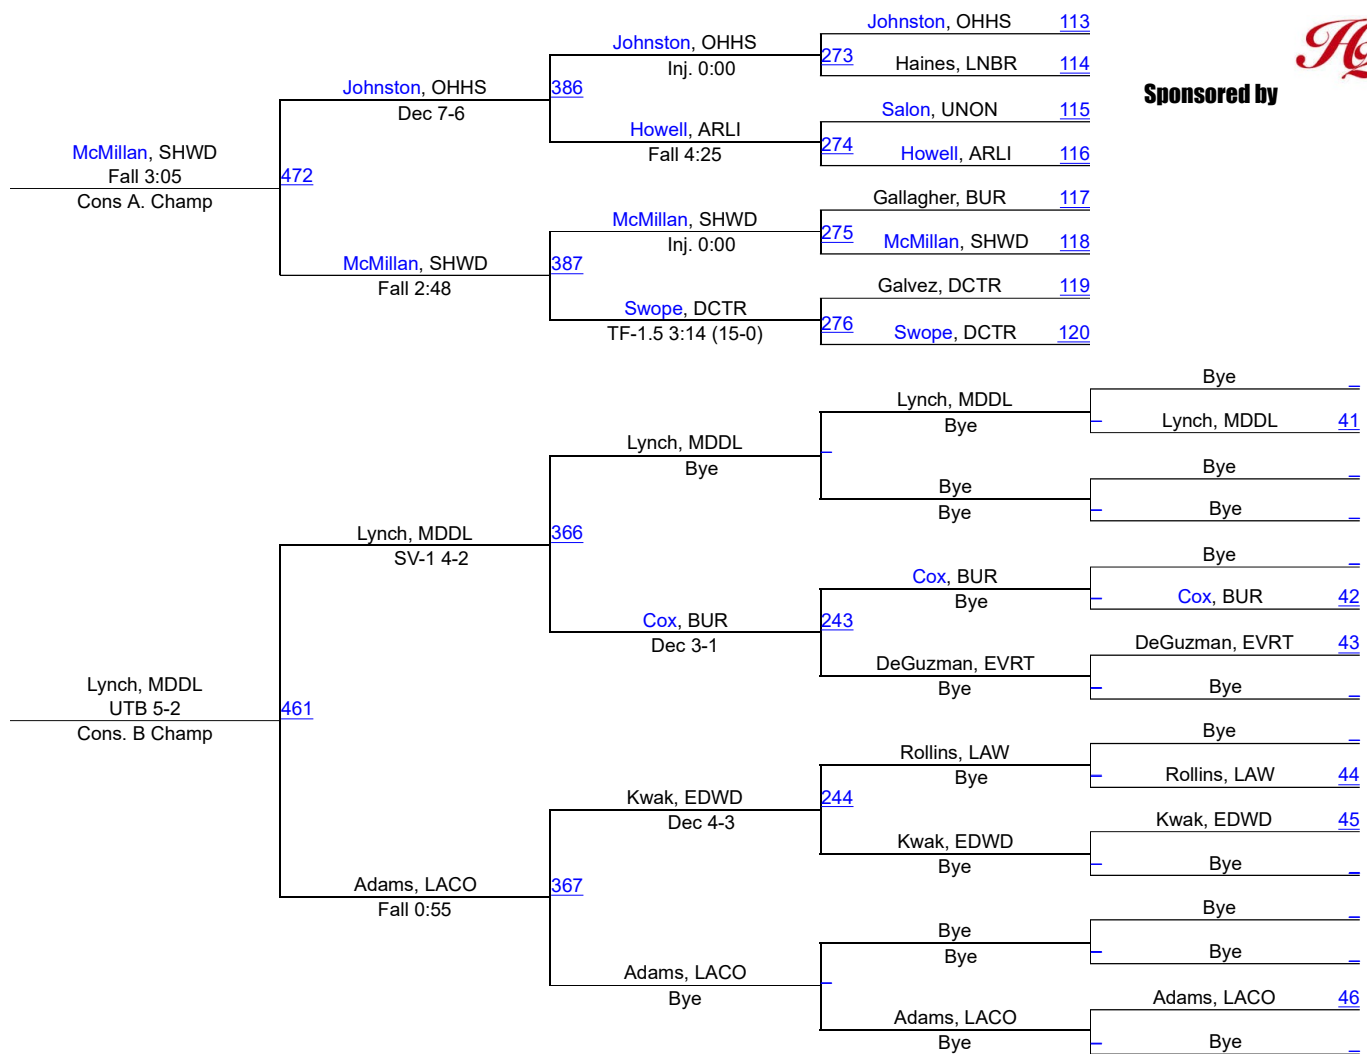

Sponsored by **northwest woodworks, inc.**
commercial casework

132

Edmonds Invite 2017

138

138

BARCLAY DEAN
 Architectural Products, L.L.C.
www.BDAP.com
 Commercial Specialty Contractor

Sponsored by

145

Sponsored by

152

Sponsored by

Edmonds Invite 2017

160

160

Sponsored by

Edmonds Invite 2017