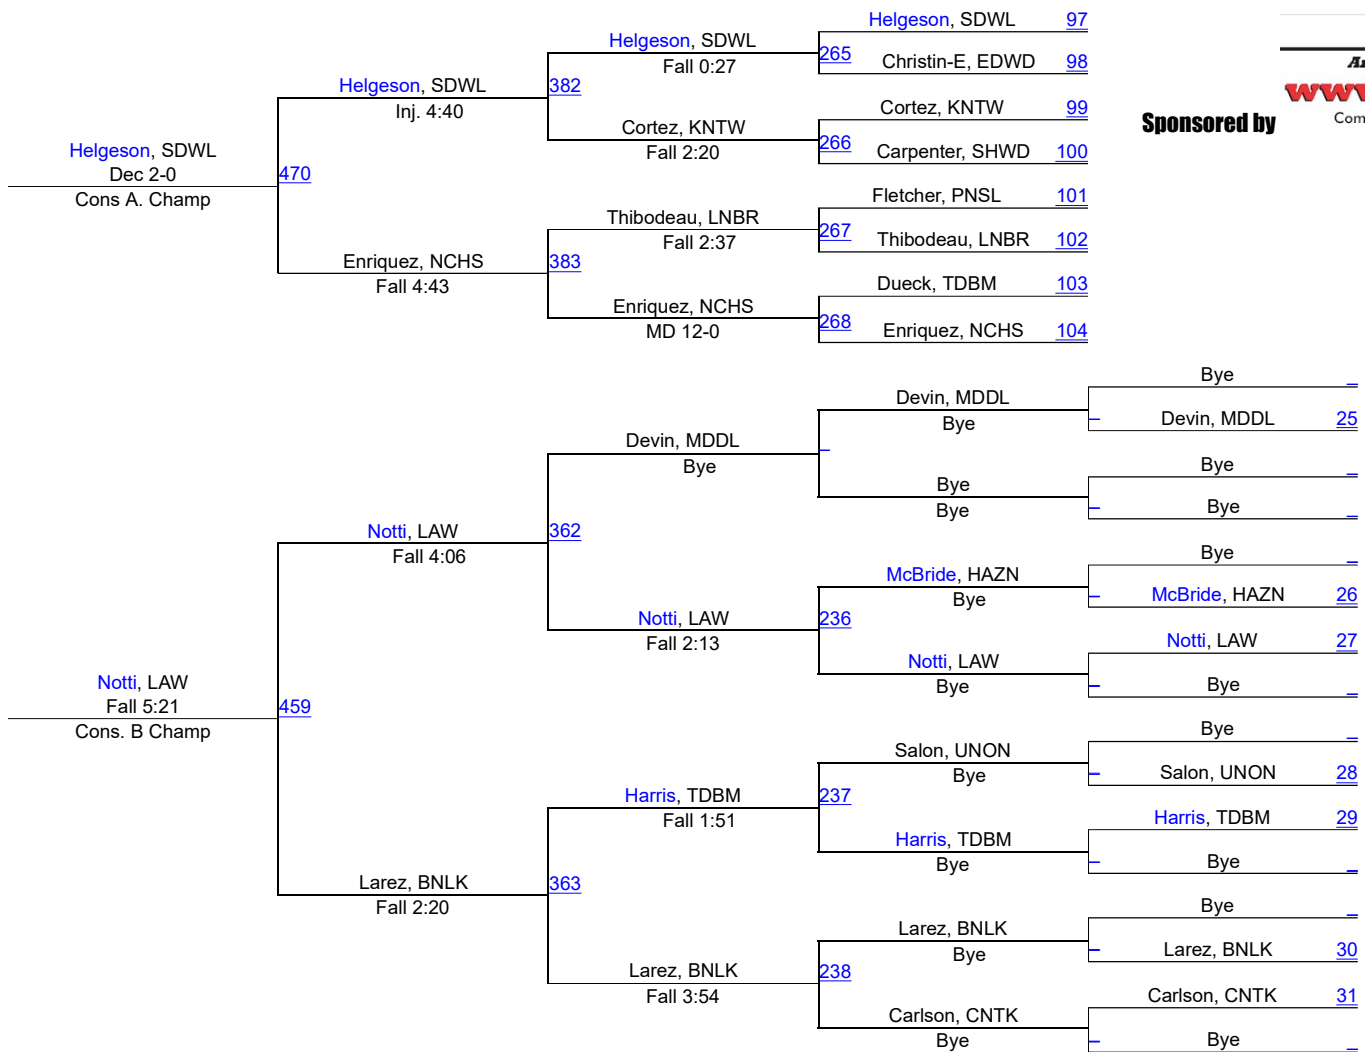

Sponsored by **northwest woodworks, inc.**
commercial casework

132

Edmonds Invite 2017

138

138

BARCLAY DEAN
 Architectural Products, L.L.C.
www.BDAP.com
 Commercial Specialty Contractor

Sponsored by

145

Sponsored by

152

Sponsored by

Edmonds Invite 2017

160

160

Sponsored by

Edmonds Invite 2017