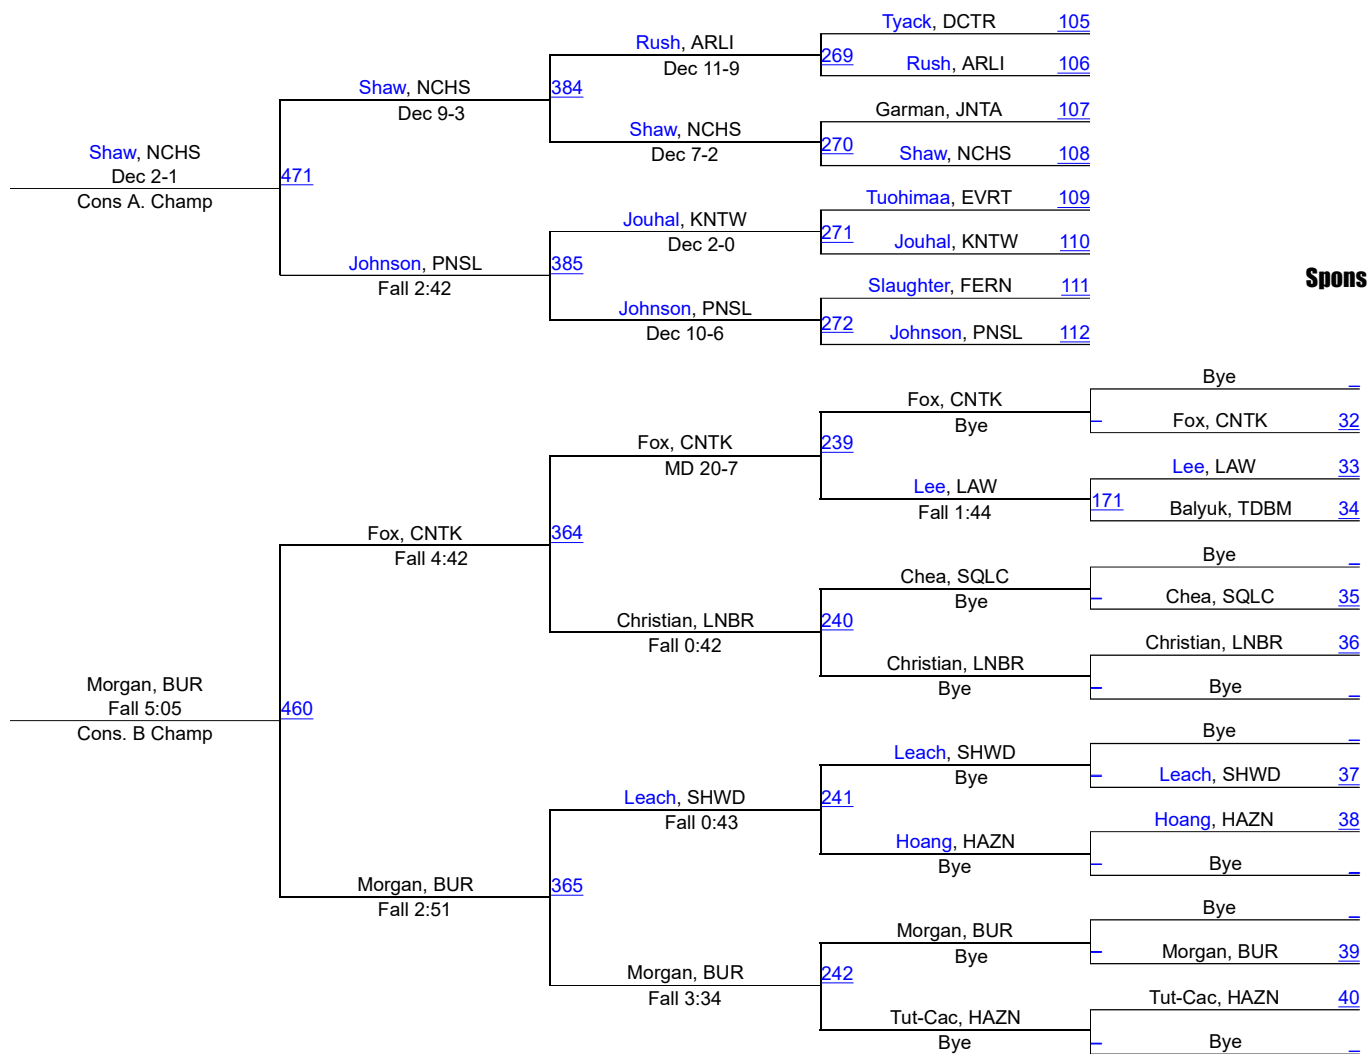

Sponsored by **northwest woodworks, inc.**
commercial casework

132

Edmonds Invite 2017

138

138

BARCLAY DEAN
 Architectural Products, L.L.C.
www.BDAP.com
 Commercial Specialty Contractor

Sponsored by

145

Sponsored by

152

Sponsored by

Edmonds Invite 2017

160

160

Sponsored by

Edmonds Invite 2017