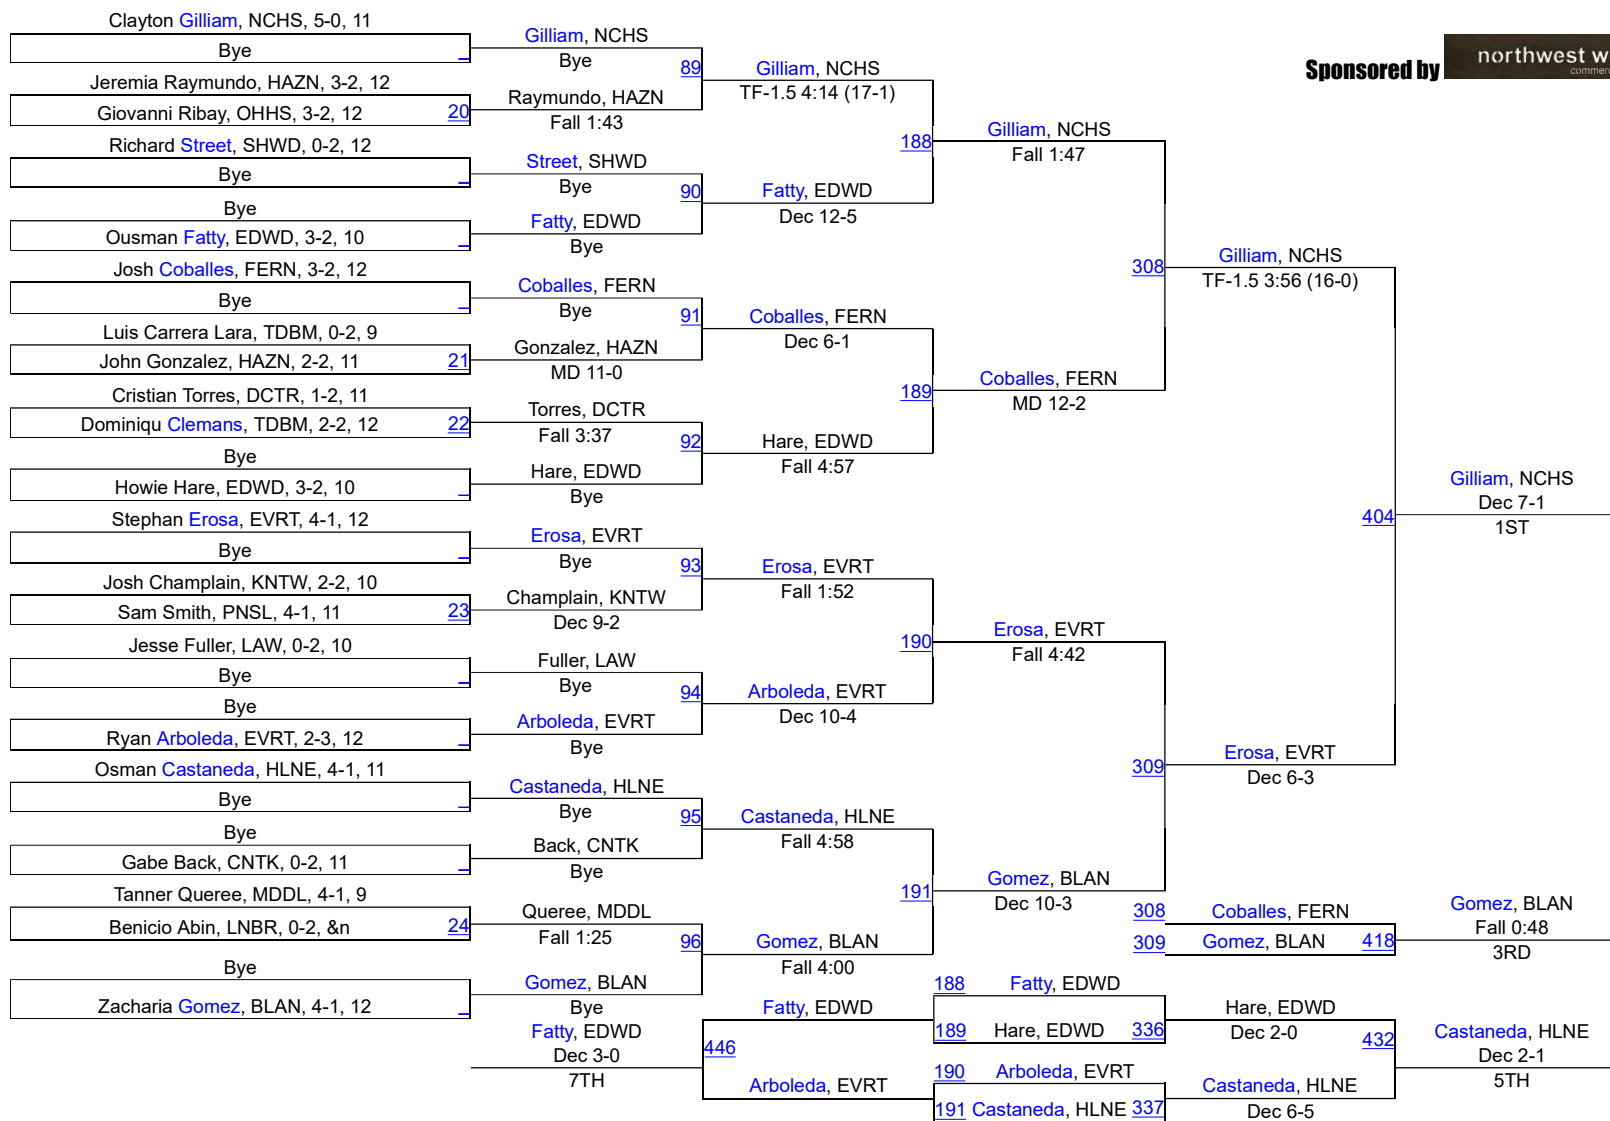

Edmonds Invite 2017

132

Sponsored by **northwest woodworks, inc.**
commercial casework