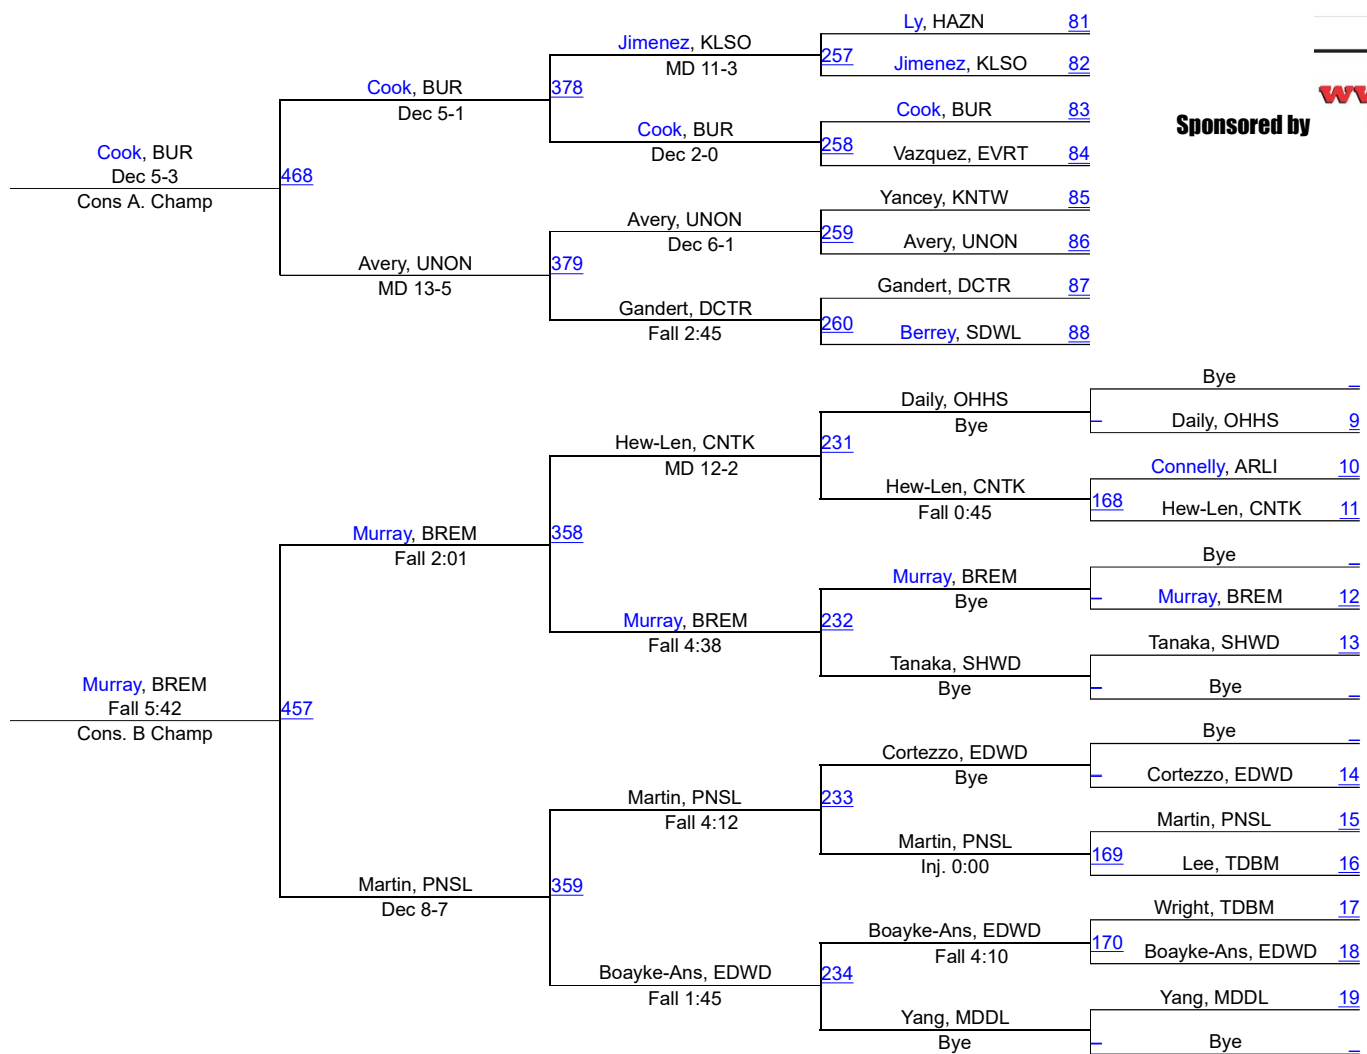

126

BARCLAY DEAN
Architectural Products, L.L.C.
www.BDAP.com
Commercial Specialty Contractor

Sponsored by