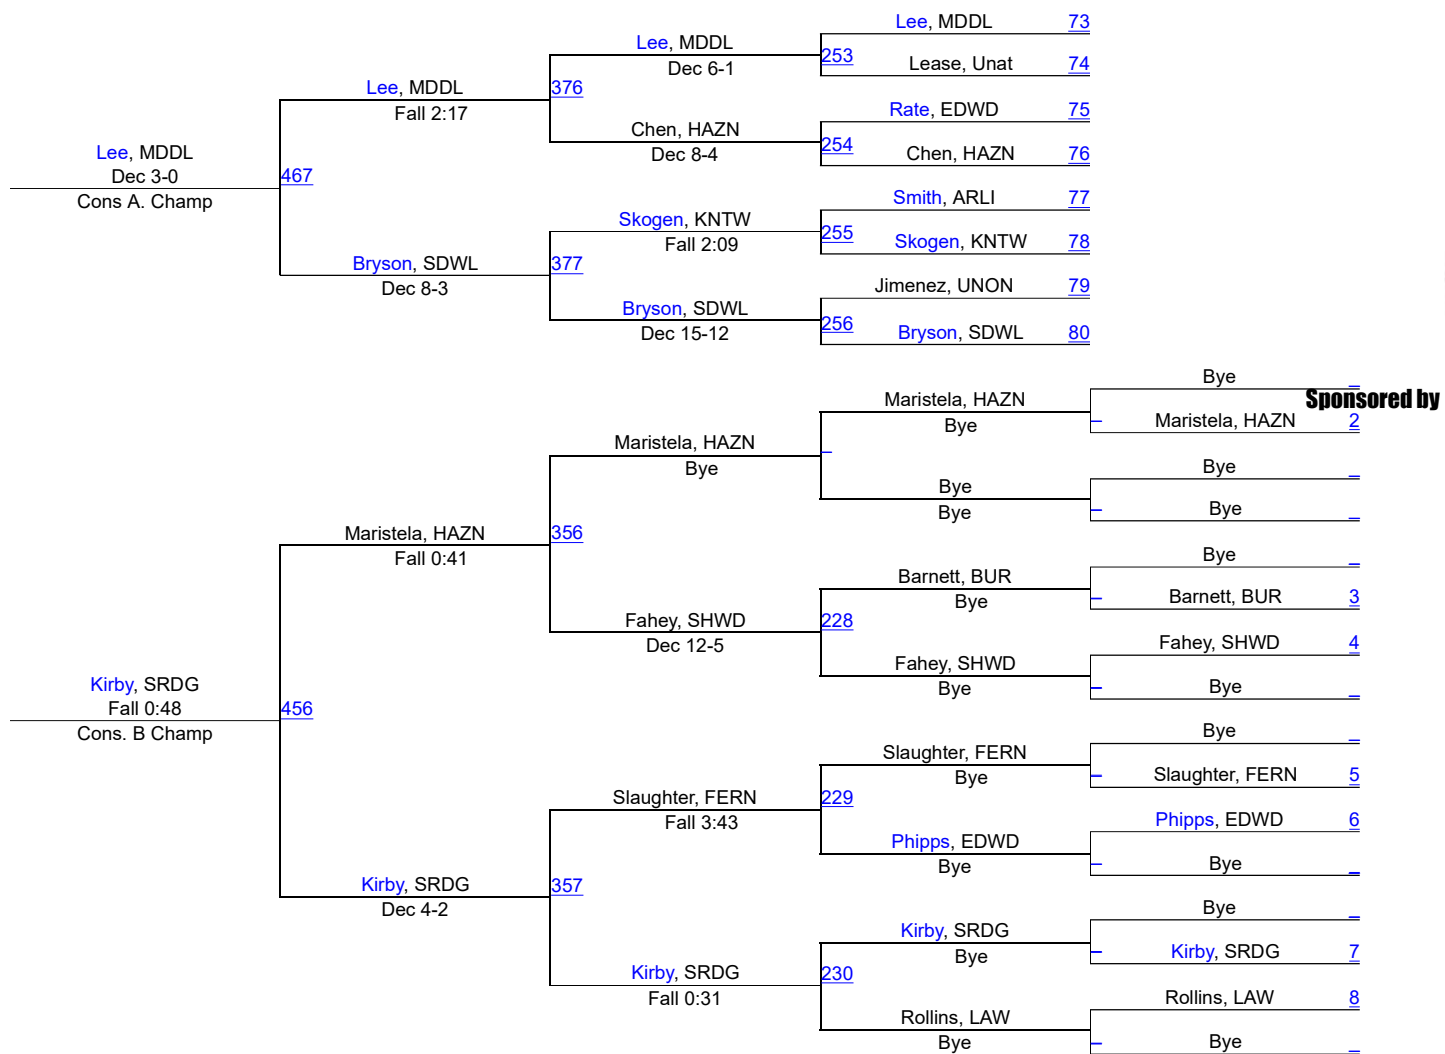

Edmonds Invite 2017

120

Sponsored by

Kaylor, BNK
Dec 9-2
1ST

Cooper, SQLC
Dec 8-4

Plenh-Rome, HLNE
Dec 6-1
3RD

Kotalas, JNTA
Fall 1:41
5TH

120