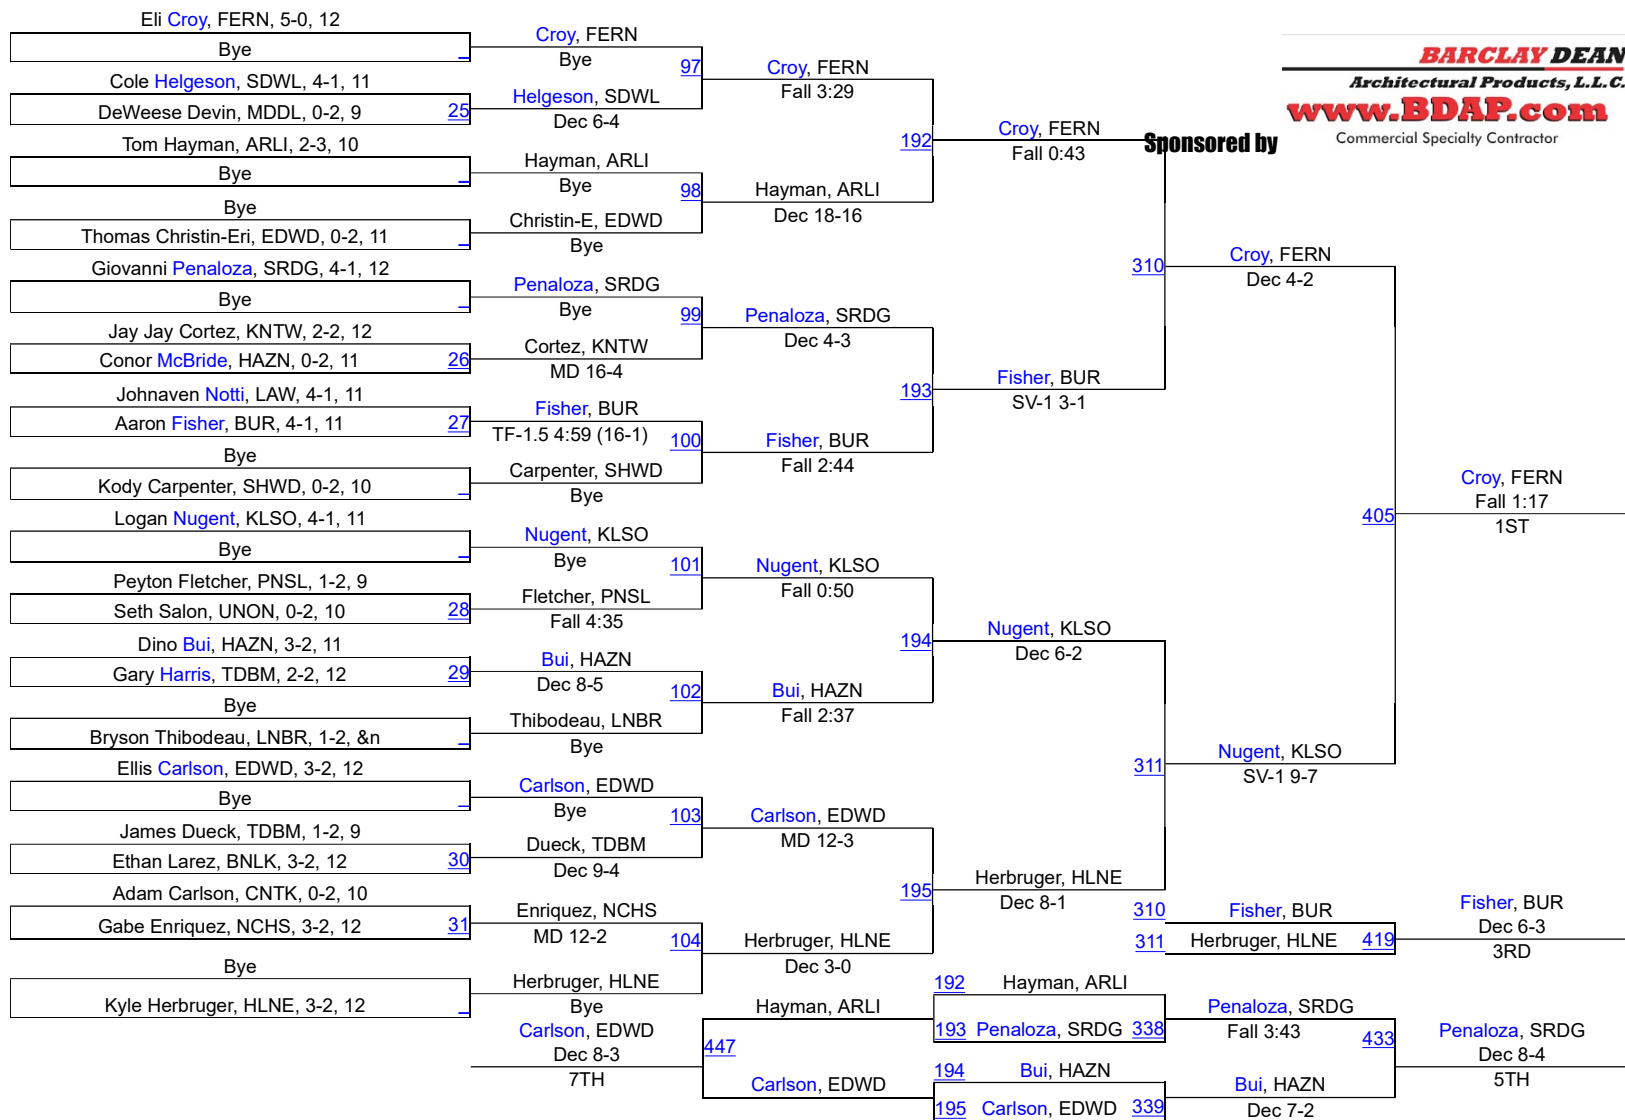

Sponsored by **northwest woodworks, inc.**
commercial casework

132

Edmonds Invite 2017

138

138

BARCLAY DEAN
 Architectural Products, L.L.C.
www.BDAP.com
 Commercial Specialty Contractor

Sponsored by

145

Sponsored by

152

Sponsored by

Edmonds Invite 2017

160

160

Sponsored by

Edmonds Invite 2017