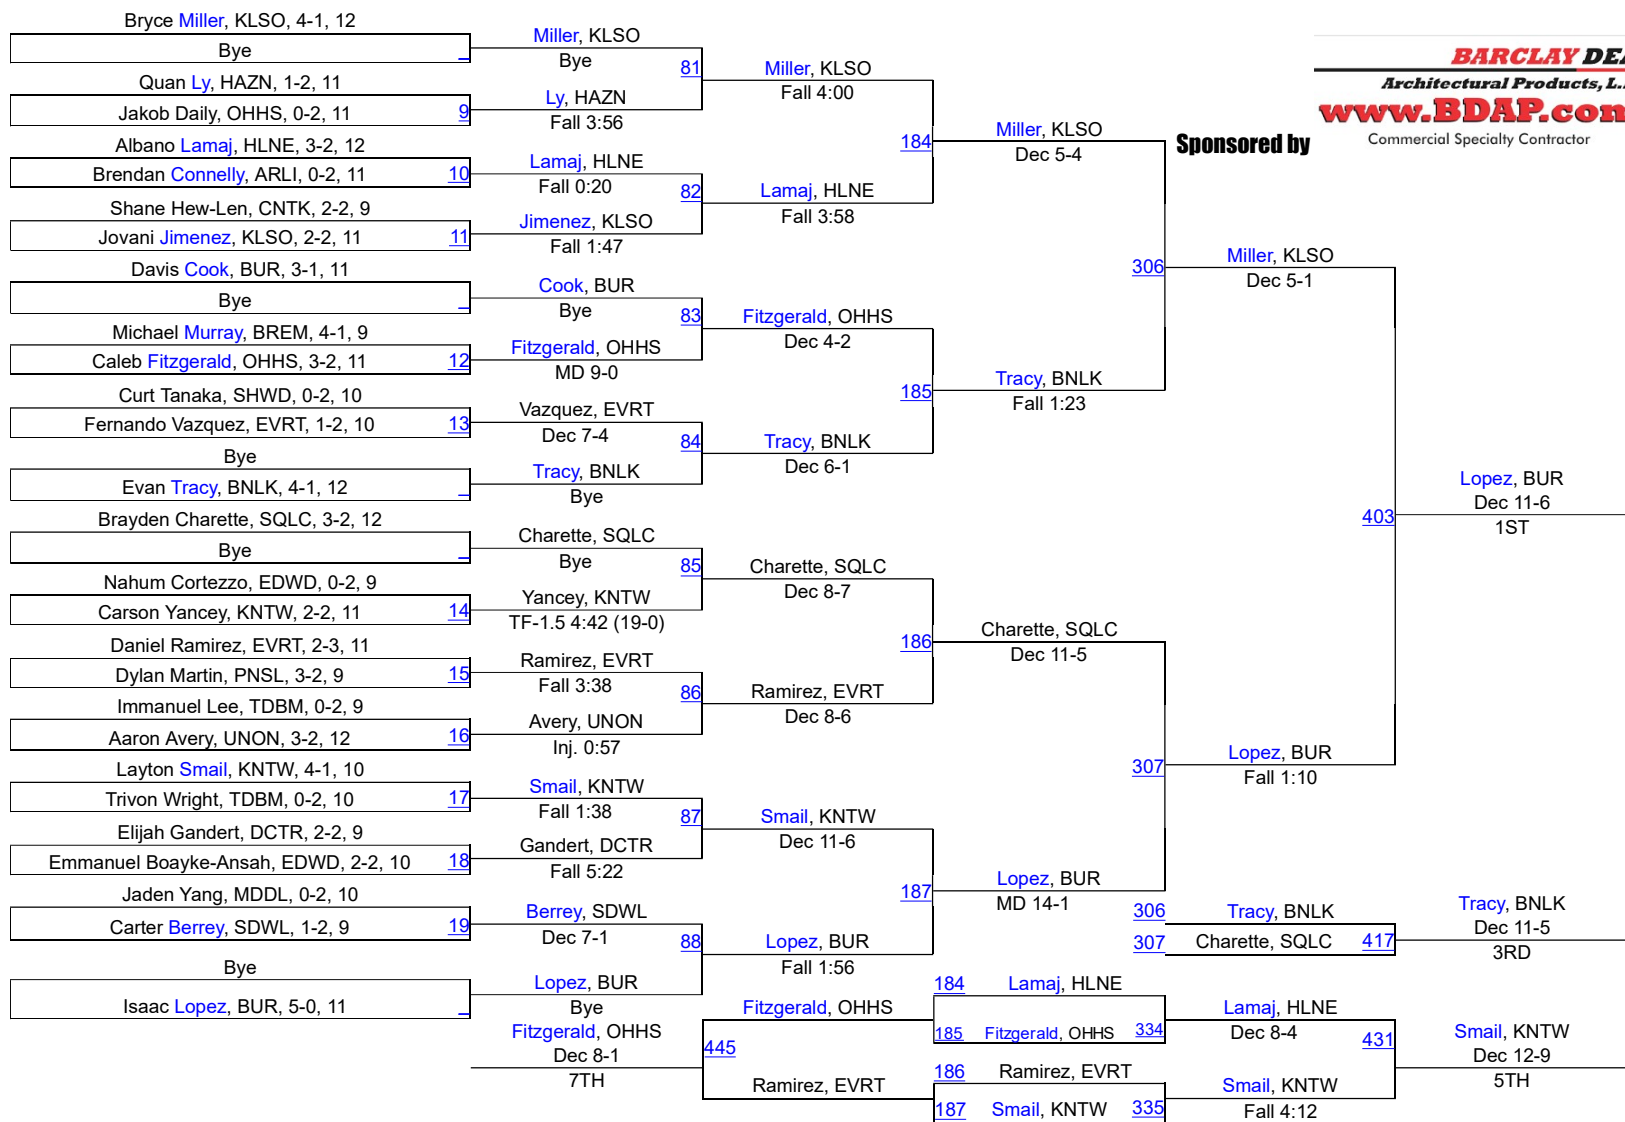

Edmonds Invite 2017

126