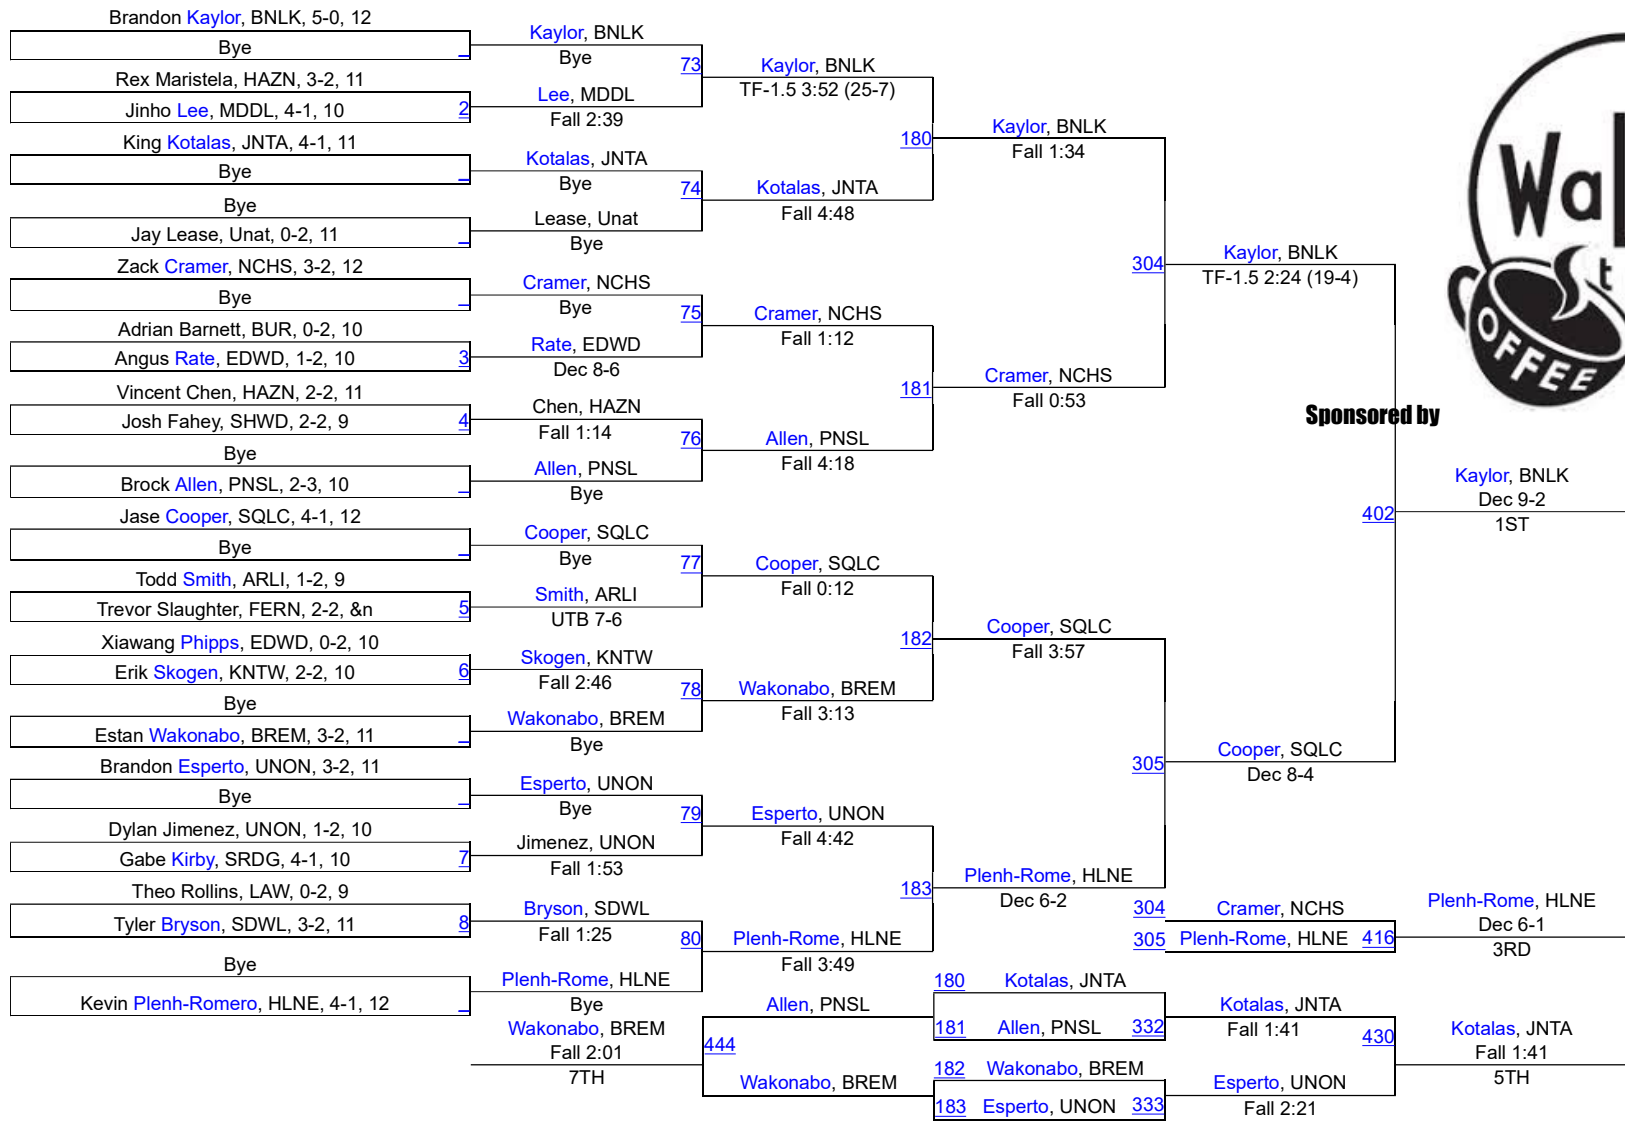

Edmonds Invite 2017

120

Sponsored by

Kaylor, BNK
Dec 9-2
1ST

Cooper, SQLC
Dec 8-4

Plenh-Rome, HLNE
Dec 6-1
3RD

Kotalas, JNTA
Fall 1:41
5TH

120