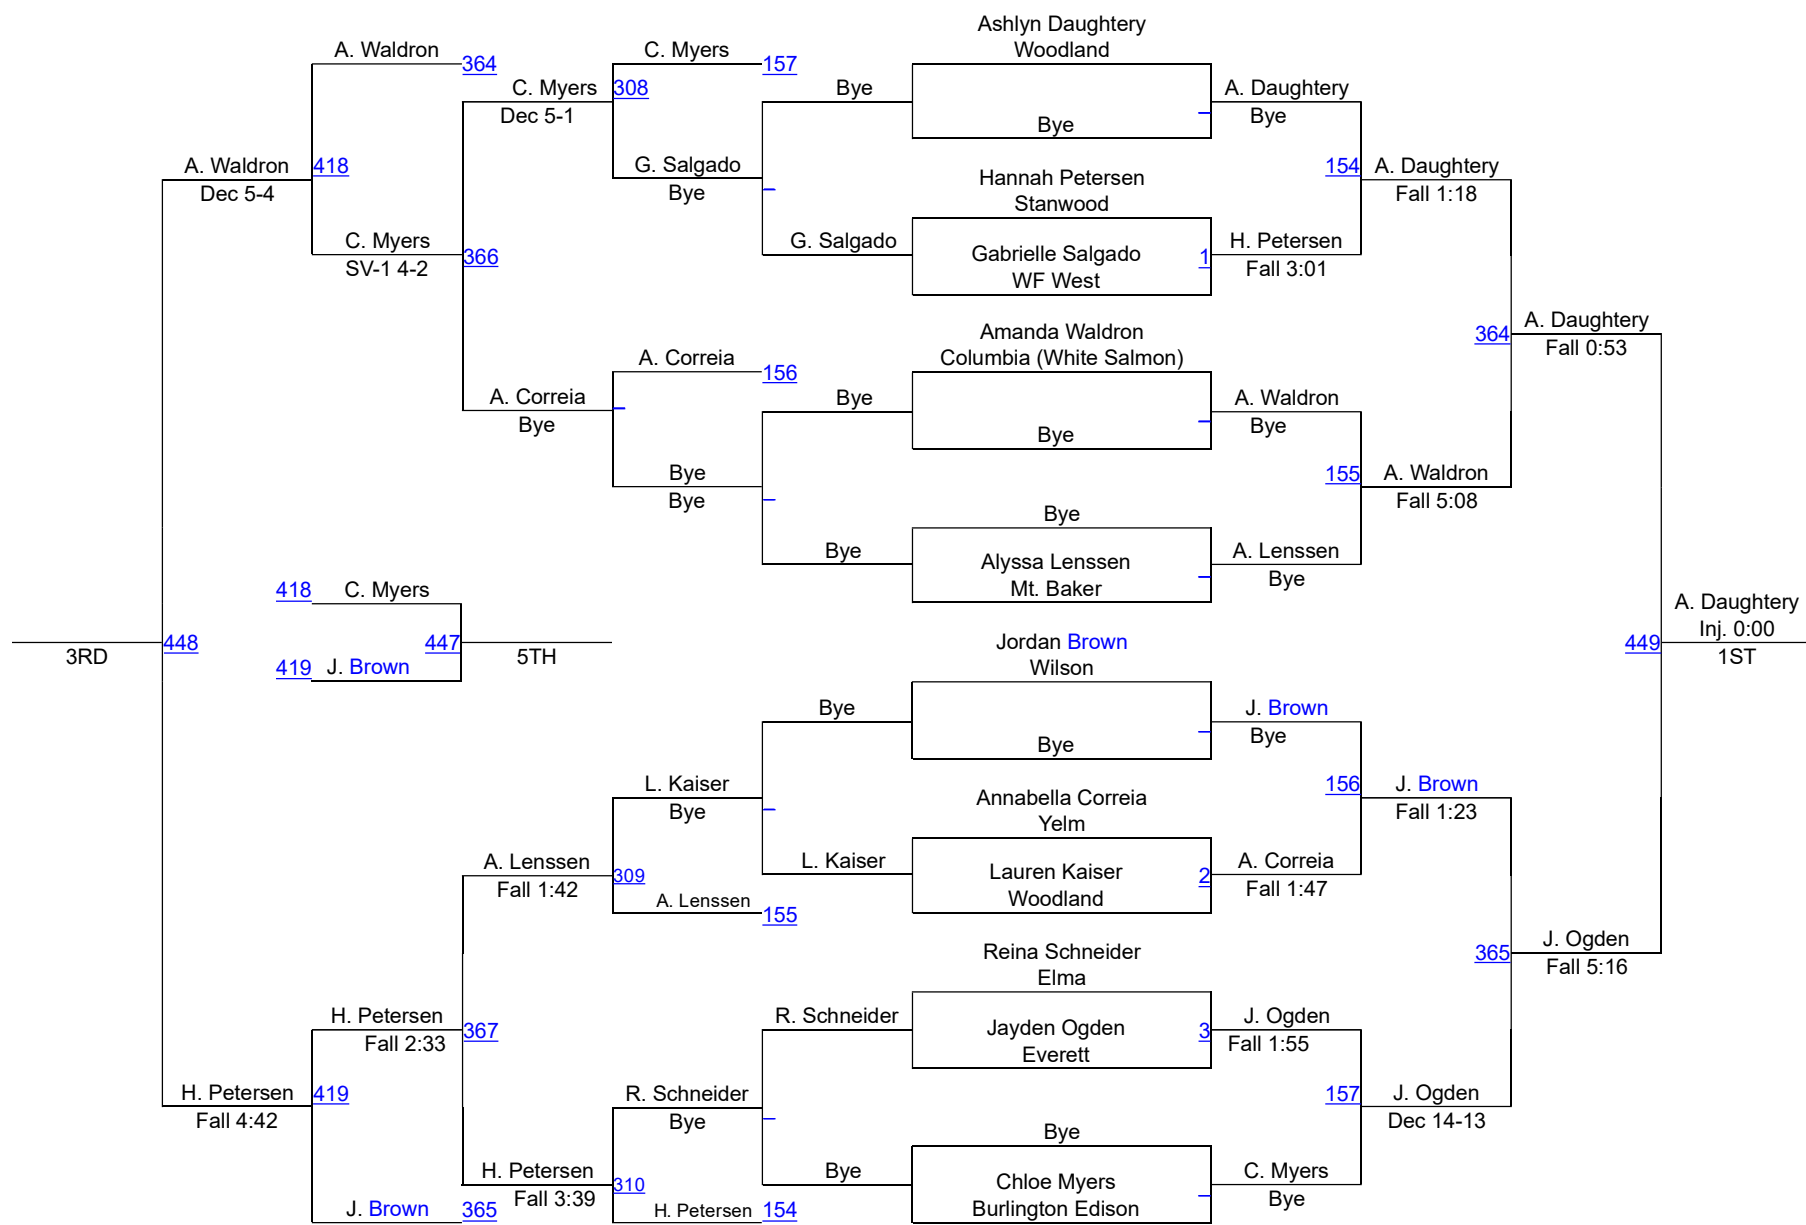

Yelm Girls Wrestling - Jump on In

Varsity Bracket 100

Yelm Girls Wrestling - Jump on In

Varsity Bracket 105

Yelm Girls Wrestling - Jump on In

Varsity Bracket 110

Yelm Girls Wrestling - Jump on In

Varsity Bracket 115

Yelm Girls Wrestling - Jump on In

Varsity Bracket 120

Yelm Girls Wrestling - Jump on In

Varsity Bracket 125

Yelm Girls Wrestling - Jump on In

Varsity Bracket 130

Yelm Girls Wrestling - Jump on In

Varsity Bracket 135