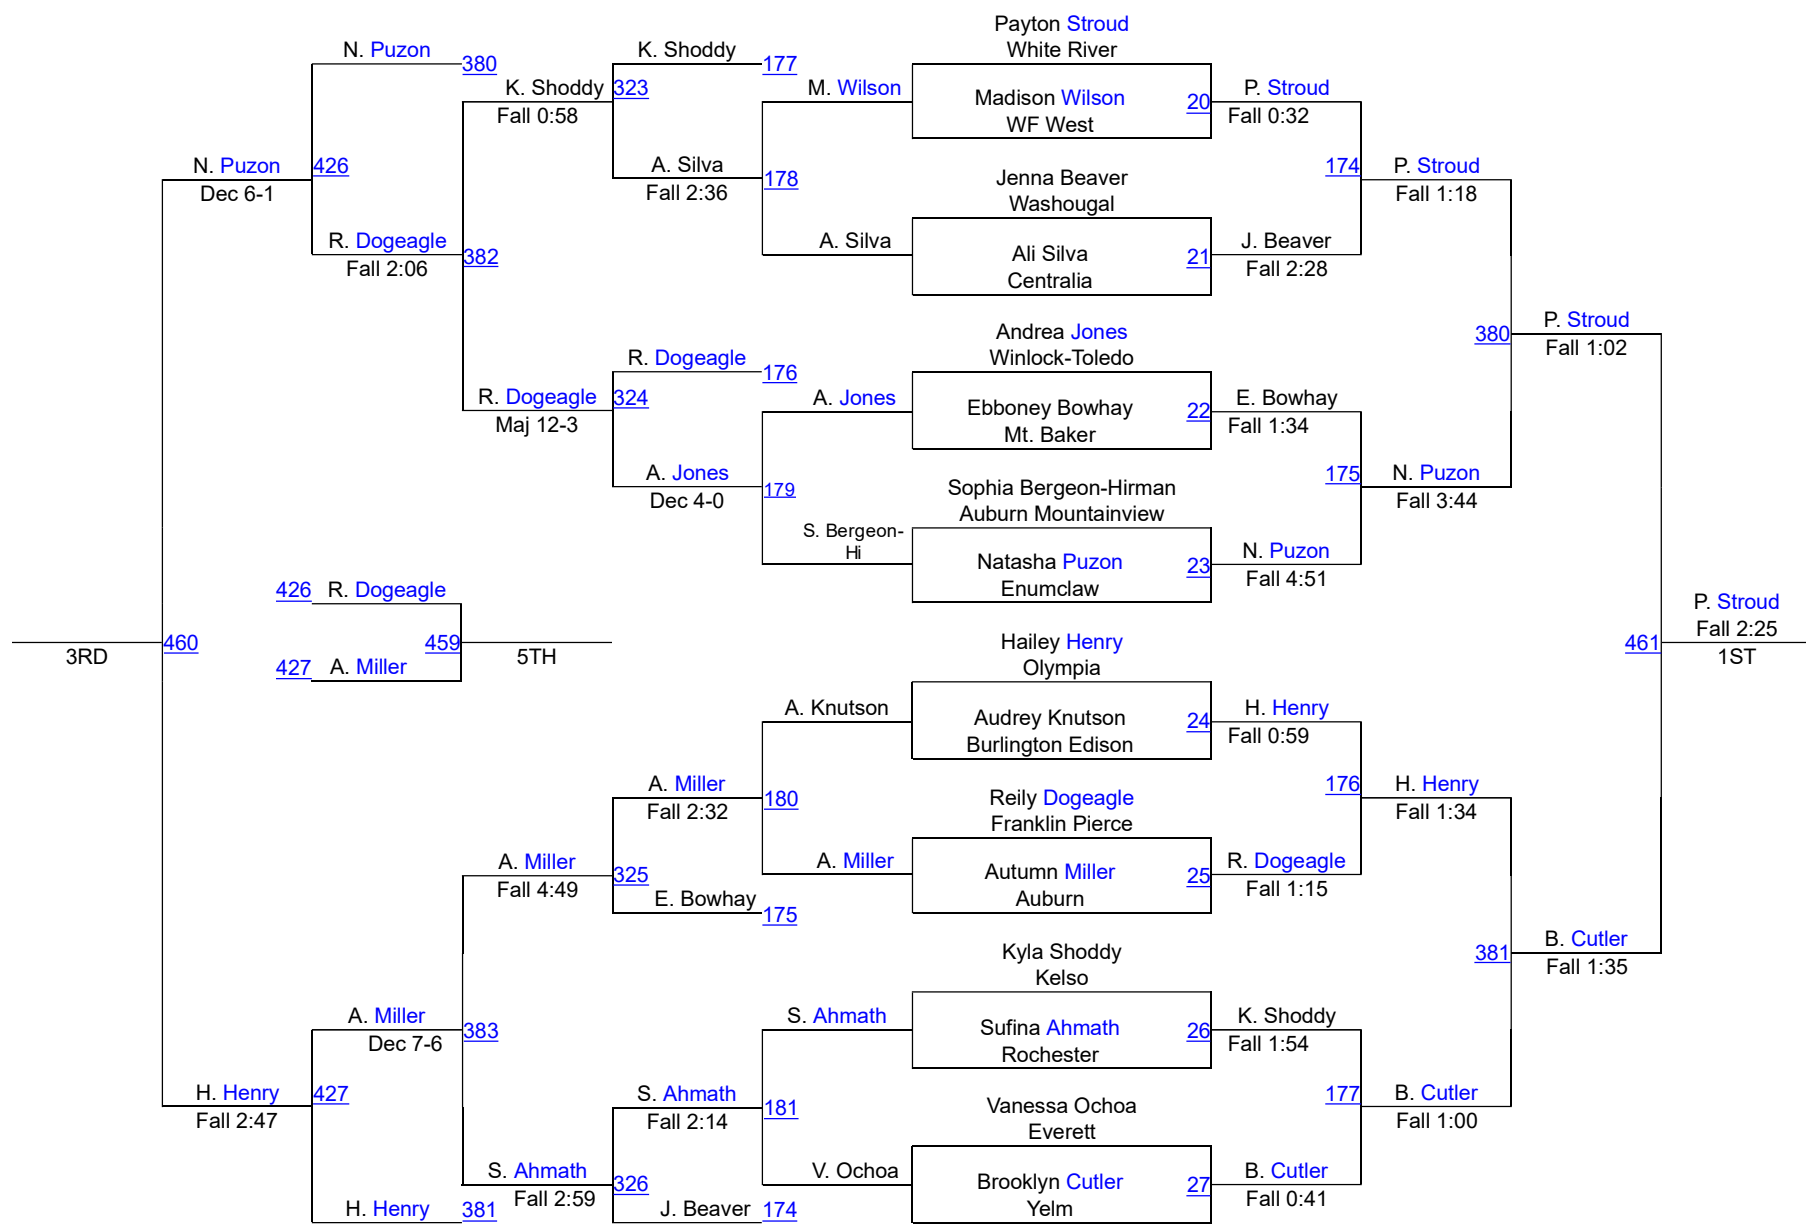

Yelm Girls Wrestling - Jump on In

Varsity Bracket 100

Yelm Girls Wrestling - Jump on In

Varsity Bracket 105

Yelm Girls Wrestling - Jump on In

Varsity Bracket 110

Yelm Girls Wrestling - Jump on In

Varsity Bracket 115

Yelm Girls Wrestling - Jump on In

Varsity Bracket 120

Yelm Girls Wrestling - Jump on In

Varsity Bracket 125

Yelm Girls Wrestling - Jump on In

Varsity Bracket 130

Yelm Girls Wrestling - Jump on In

Varsity Bracket 135