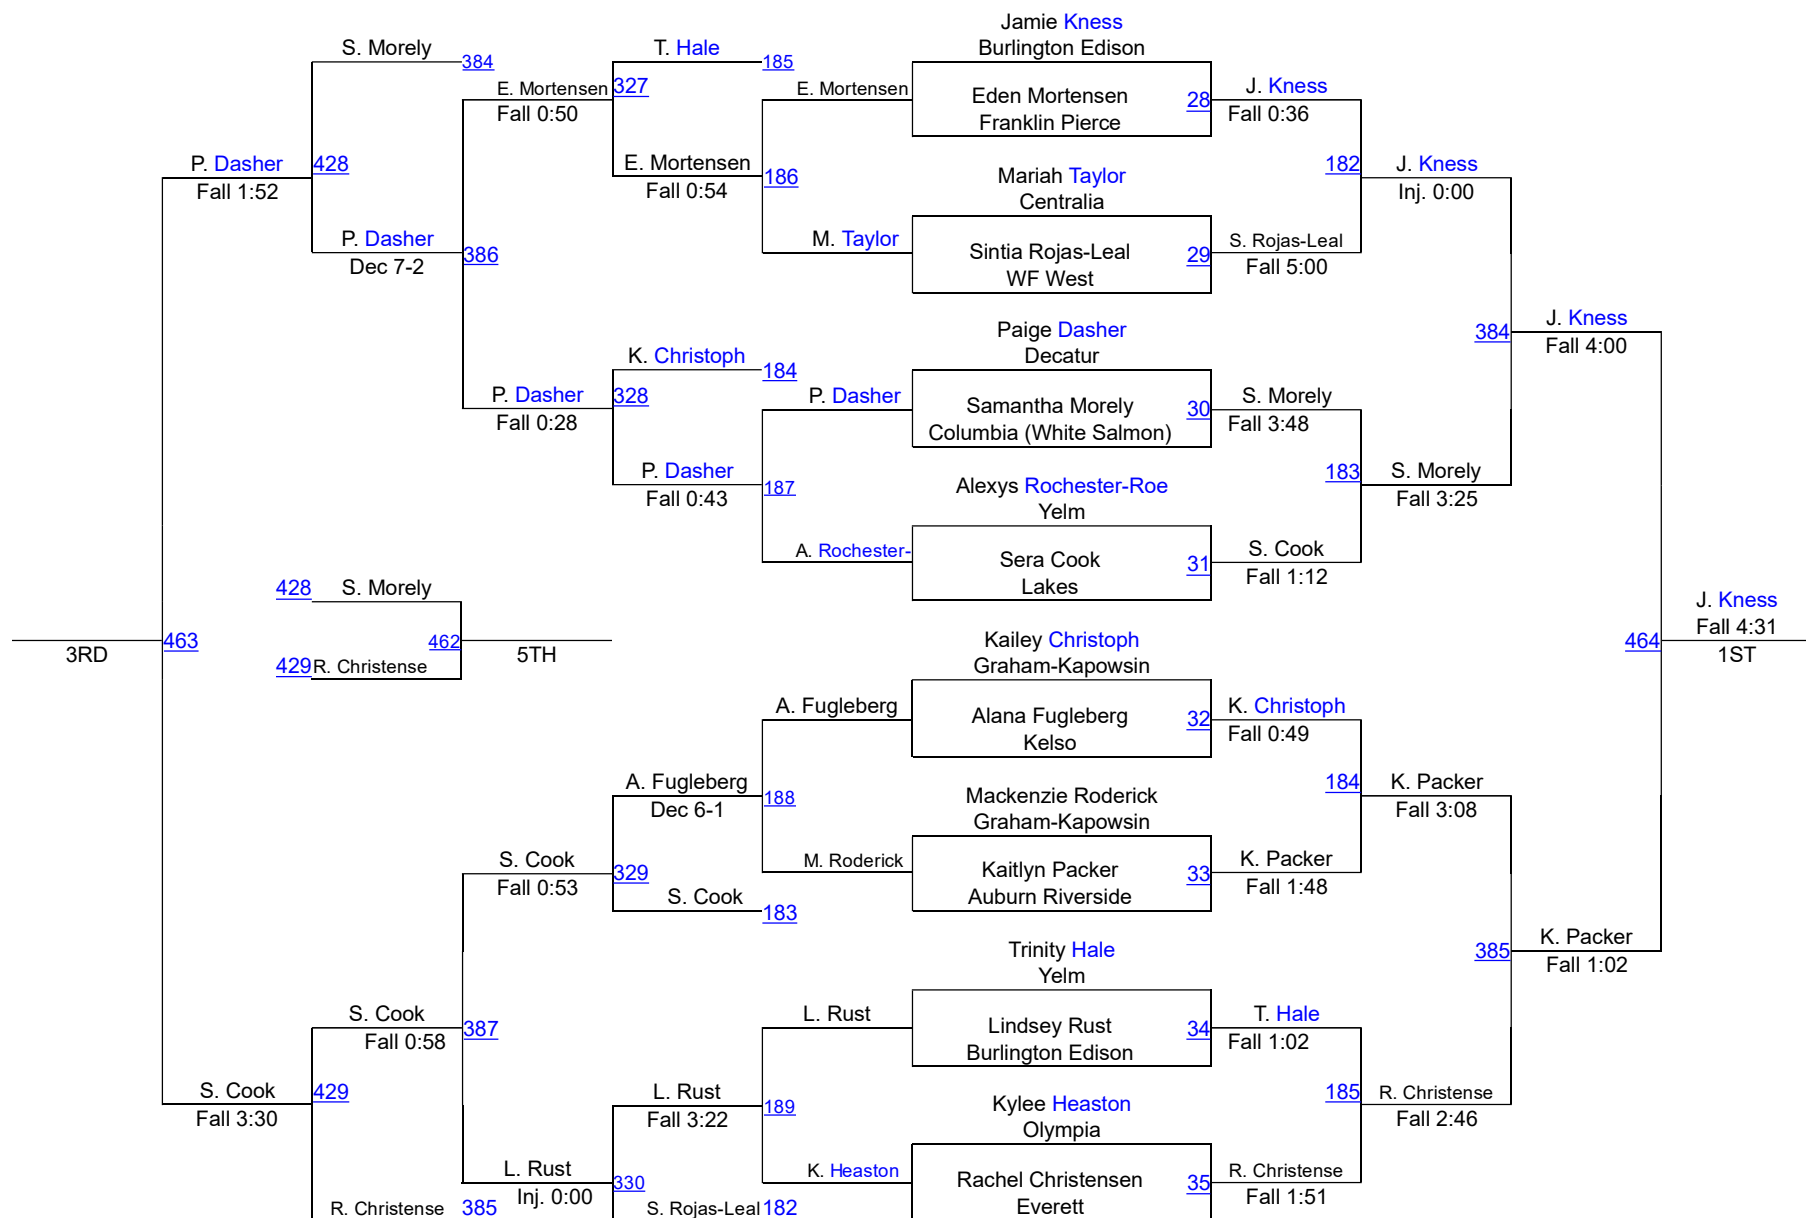

Yelm Girls Wrestling - Jump on In

Varsity Bracket 100

Yelm Girls Wrestling - Jump on In

Varsity Bracket 105

Yelm Girls Wrestling - Jump on In

Varsity Bracket 110

Yelm Girls Wrestling - Jump on In

Varsity Bracket 115

Yelm Girls Wrestling - Jump on In

Varsity Bracket 120

Yelm Girls Wrestling - Jump on In

Varsity Bracket 125

Yelm Girls Wrestling - Jump on In

Varsity Bracket 130

Yelm Girls Wrestling - Jump on In

Varsity Bracket 135

Yelm Girls Wrestling - Jump on In

Varsity Bracket 140

Yelm Girls Wrestling - Jump on In

Varsity Bracket 145

Yelm Girls Wrestling - Jump on In

Varsity Bracket 155

Yelm Girls Wrestling - Jump on In

Varsity Bracket 170