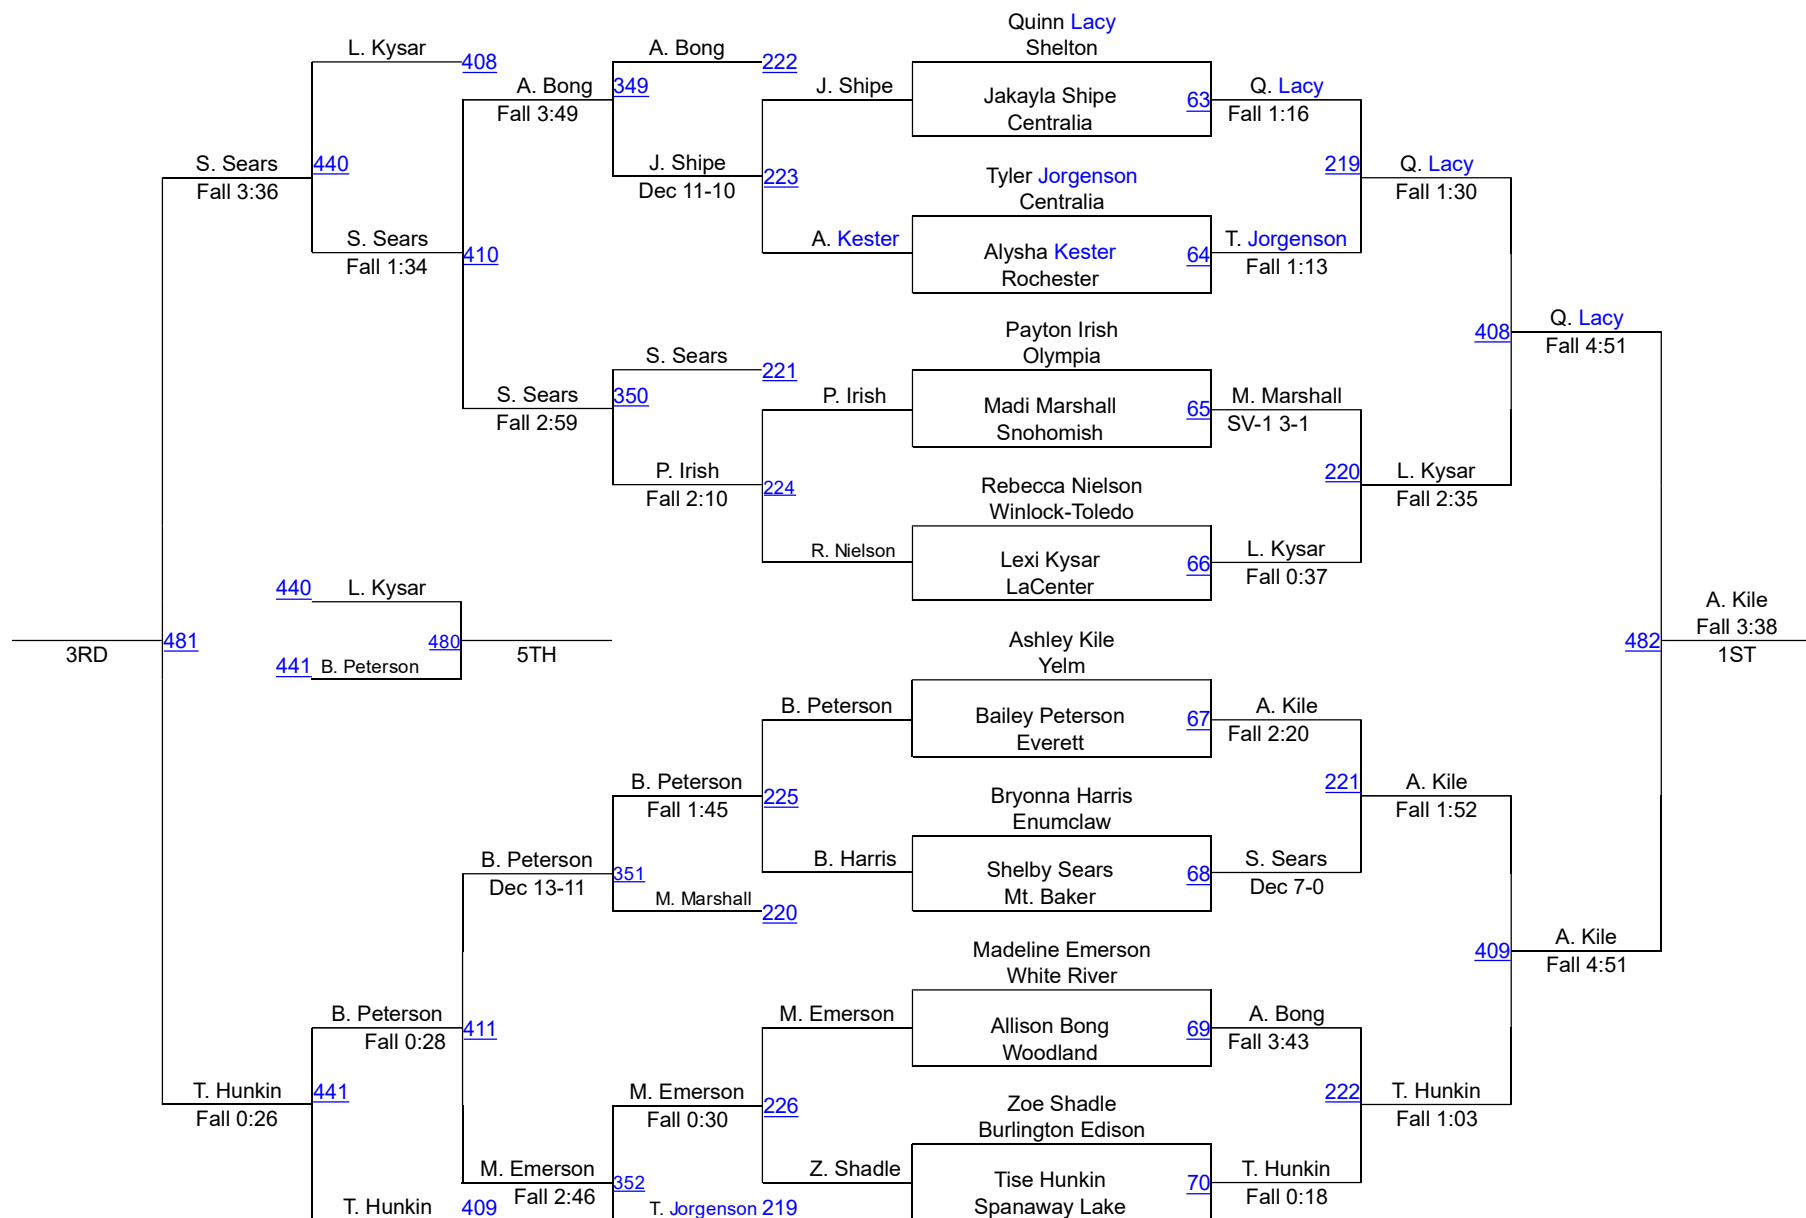

Yelm Girls Wrestling - Jump on In

Varsity Bracket 120

Yelm Girls Wrestling - Jump on In

Varsity Bracket 125

Yelm Girls Wrestling - Jump on In

Varsity Bracket 130

Yelm Girls Wrestling - Jump on In

Varsity Bracket 135

Yelm Girls Wrestling - Jump on In

Varsity Bracket 140

Yelm Girls Wrestling - Jump on In

Varsity Bracket 145

Yelm Girls Wrestling - Jump on In

Varsity Bracket 155

Yelm Girls Wrestling - Jump on In

Varsity Bracket 170

Yelm Girls Wrestling - Jump on In

Varsity Bracket 190

Yelm Girls Wrestling - Jump on In

Varsity Bracket 235