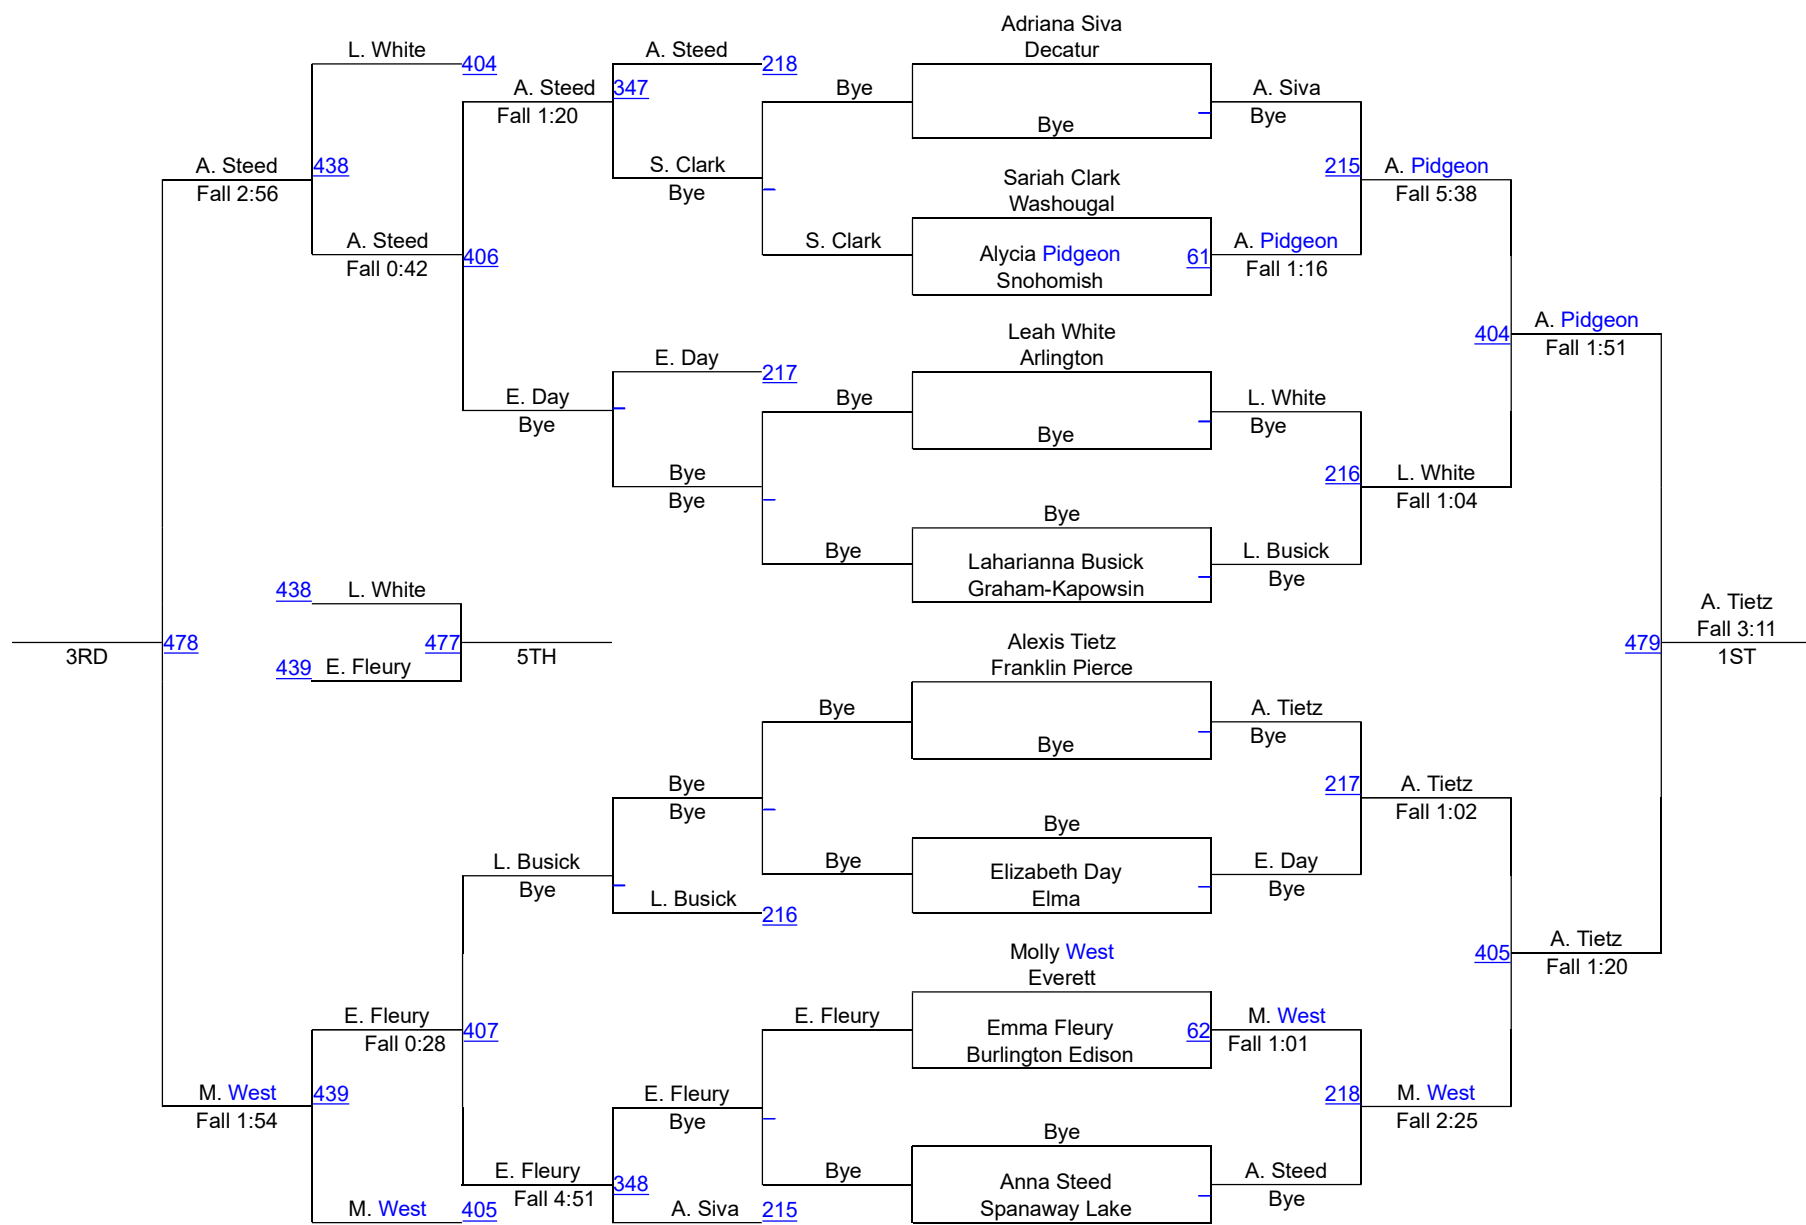

Yelm Girls Wrestling - Jump on In

Varsity Bracket 100

Yelm Girls Wrestling - Jump on In

Varsity Bracket 105

Yelm Girls Wrestling - Jump on In

Varsity Bracket 110

Yelm Girls Wrestling - Jump on In

Varsity Bracket 115

Yelm Girls Wrestling - Jump on In

Varsity Bracket 120

Yelm Girls Wrestling - Jump on In

Varsity Bracket 125

Yelm Girls Wrestling - Jump on In

Varsity Bracket 130

Yelm Girls Wrestling - Jump on In

Varsity Bracket 135

Yelm Girls Wrestling - Jump on In

Varsity Bracket 140

Yelm Girls Wrestling - Jump on In

Varsity Bracket 145

Yelm Girls Wrestling - Jump on In

Varsity Bracket 155

Yelm Girls Wrestling - Jump on In

Varsity Bracket 170

Yelm Girls Wrestling - Jump on In

Varsity Bracket 190

Yelm Girls Wrestling - Jump on In

Varsity Bracket 235