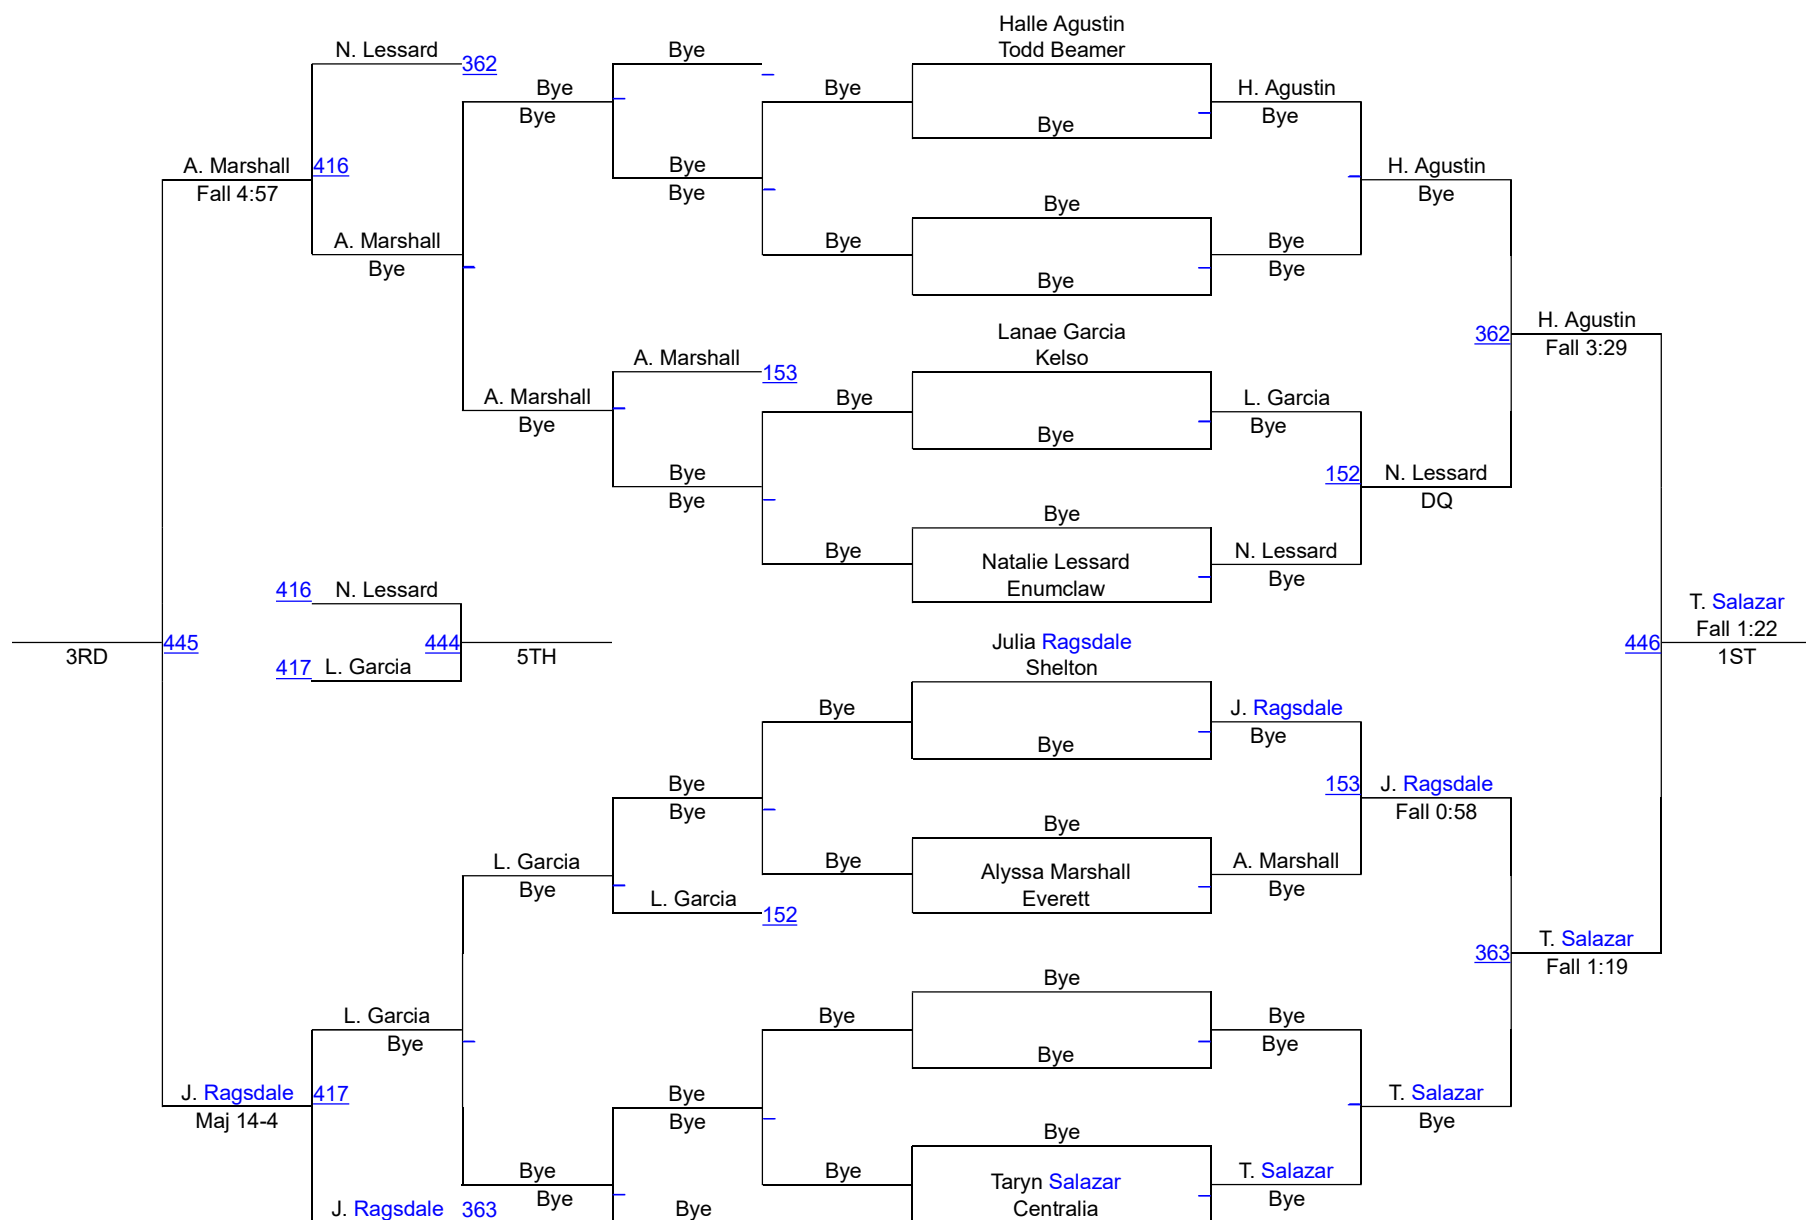

Yelm Girls Wrestling - Jump on In

Varsity Bracket 100

Yelm Girls Wrestling - Jump on In

Varsity Bracket 105

Yelm Girls Wrestling - Jump on In

Varsity Bracket 110

Yelm Girls Wrestling - Jump on In

Varsity Bracket 115

Yelm Girls Wrestling - Jump on In

Varsity Bracket 120

Yelm Girls Wrestling - Jump on In

Varsity Bracket 125

Yelm Girls Wrestling - Jump on In

Varsity Bracket 130

Yelm Girls Wrestling - Jump on In

Varsity Bracket 135