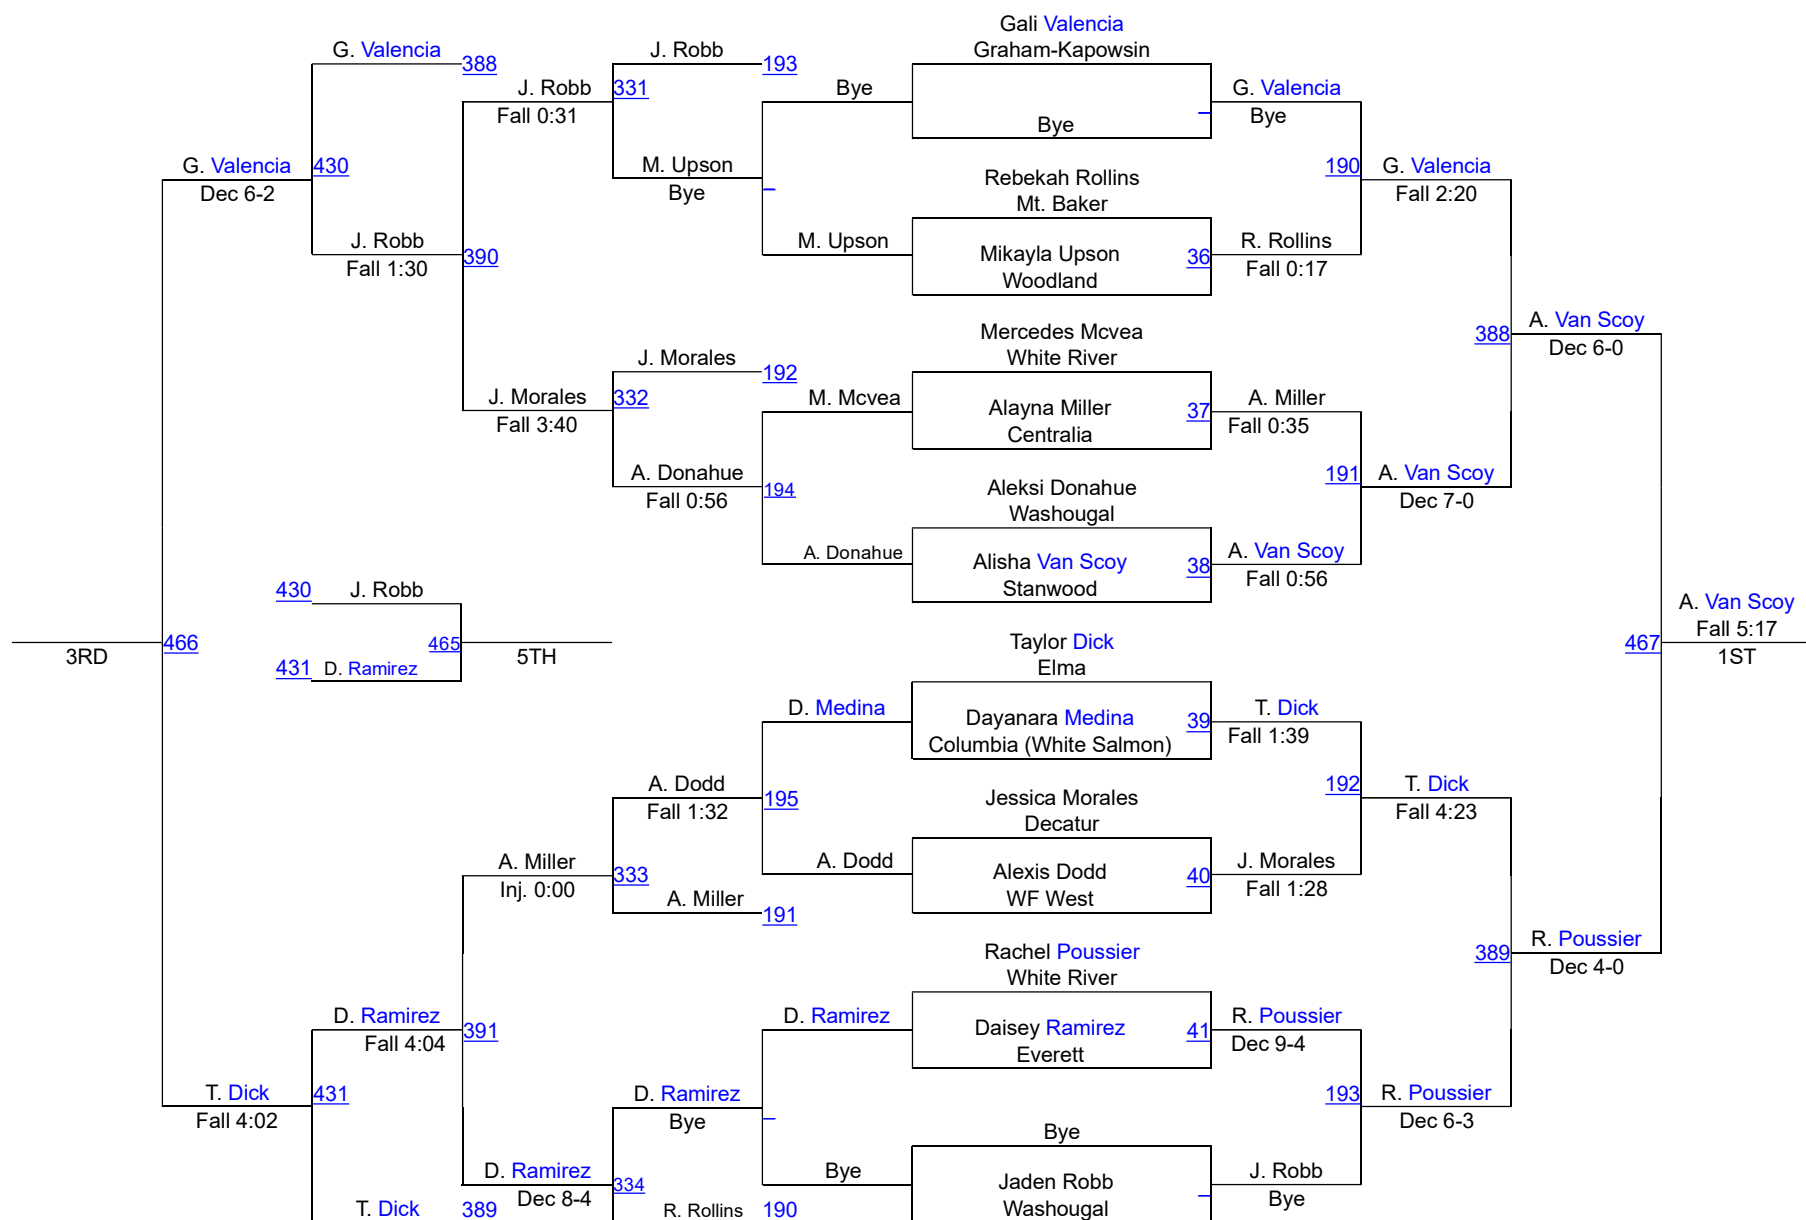

Yelm Girls Wrestling - Jump on In

Varsity Bracket 100

Yelm Girls Wrestling - Jump on In

Varsity Bracket 105

Yelm Girls Wrestling - Jump on In

Varsity Bracket 110

Yelm Girls Wrestling - Jump on In

Varsity Bracket 115

Yelm Girls Wrestling - Jump on In

Varsity Bracket 120

Yelm Girls Wrestling - Jump on In

Varsity Bracket 125

Yelm Girls Wrestling - Jump on In

Varsity Bracket 130

Yelm Girls Wrestling - Jump on In

Varsity Bracket 135

Yelm Girls Wrestling - Jump on In

Varsity Bracket 140

Yelm Girls Wrestling - Jump on In

Varsity Bracket 145

Yelm Girls Wrestling - Jump on In

Varsity Bracket 155

Yelm Girls Wrestling - Jump on In

Varsity Bracket 170