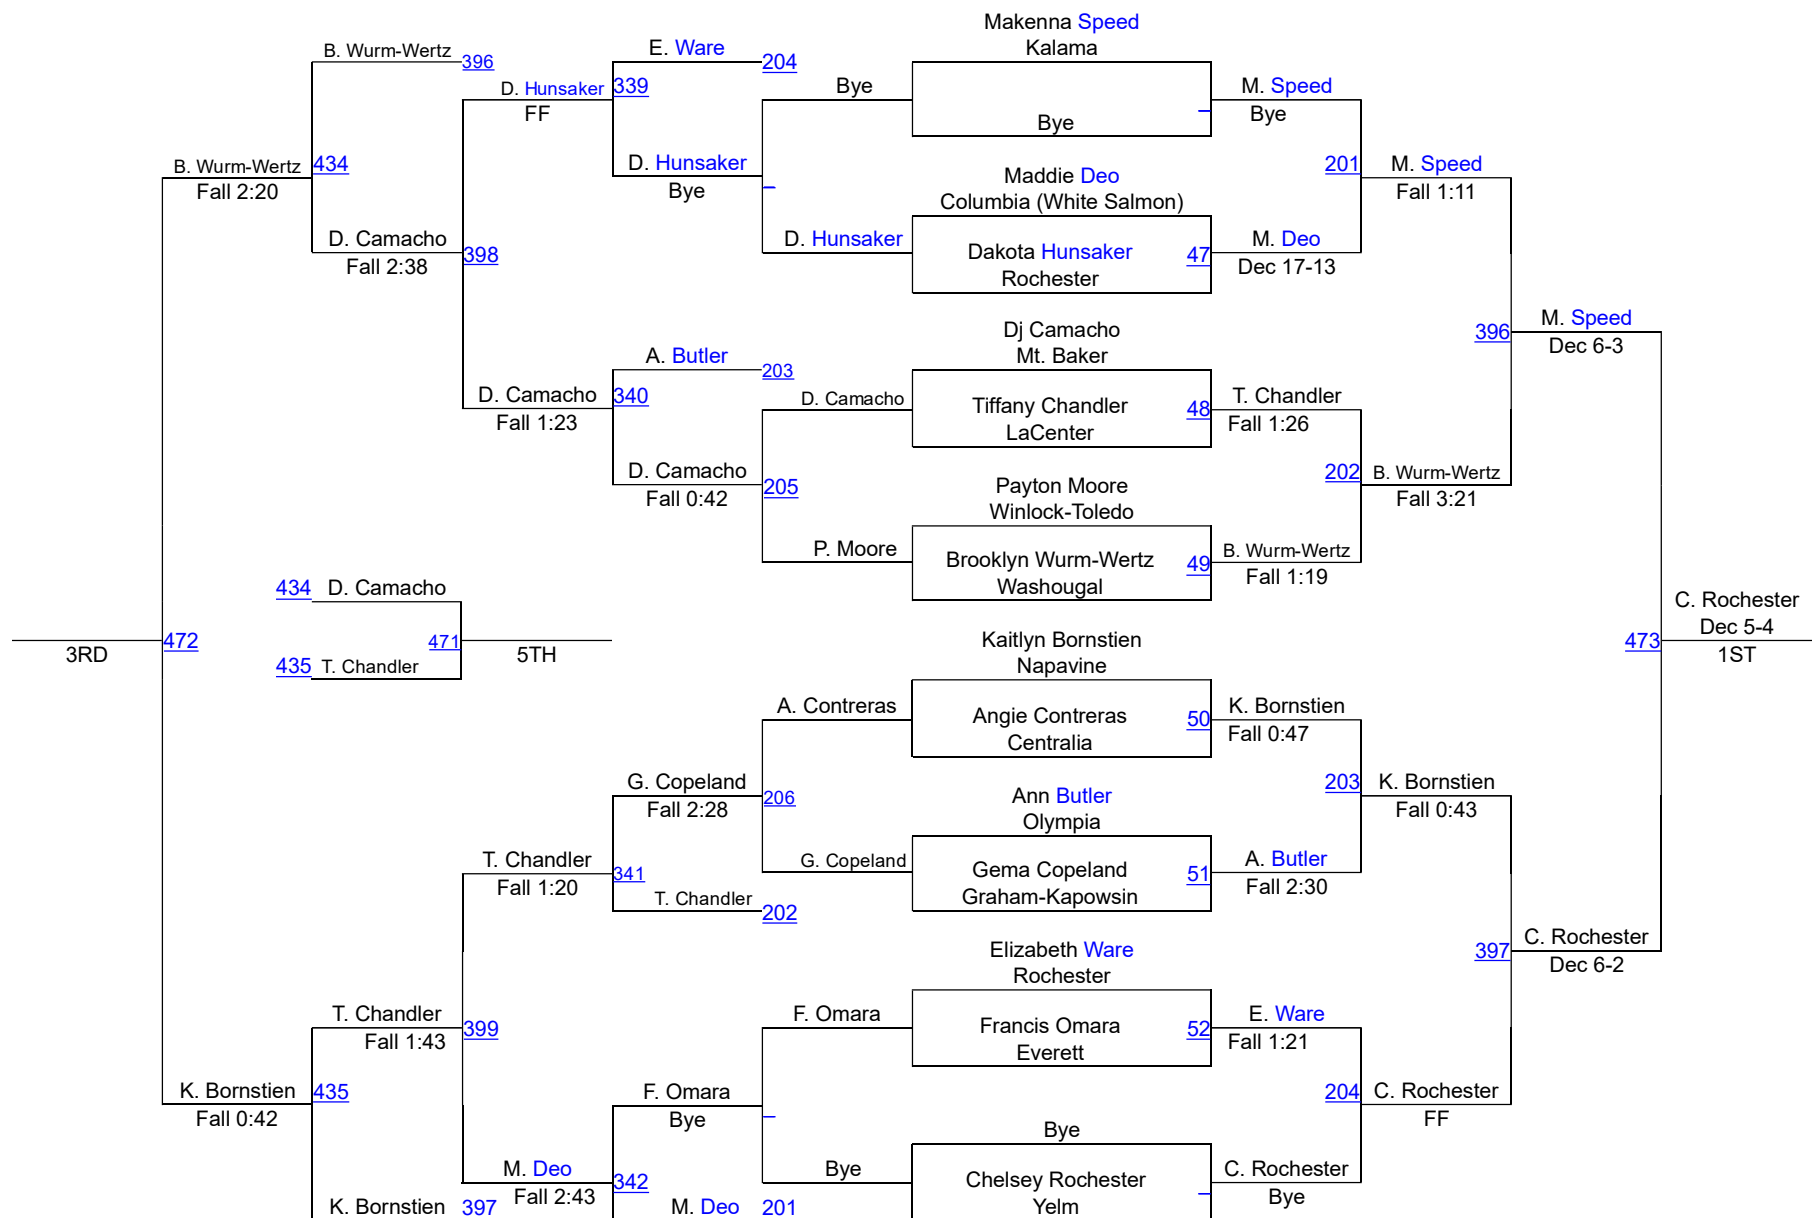

Yelm Girls Wrestling - Jump on In

Varsity Bracket 100

Yelm Girls Wrestling - Jump on In

Varsity Bracket 105

Yelm Girls Wrestling - Jump on In

Varsity Bracket 110

Yelm Girls Wrestling - Jump on In

Varsity Bracket 115

Yelm Girls Wrestling - Jump on In

Varsity Bracket 120

Yelm Girls Wrestling - Jump on In

Varsity Bracket 125

Yelm Girls Wrestling - Jump on In

Varsity Bracket 130

Yelm Girls Wrestling - Jump on In

Varsity Bracket 135

Yelm Girls Wrestling - Jump on In

Varsity Bracket 140

Yelm Girls Wrestling - Jump on In

Varsity Bracket 145

Yelm Girls Wrestling - Jump on In

Varsity Bracket 155

Yelm Girls Wrestling - Jump on In

Varsity Bracket 170