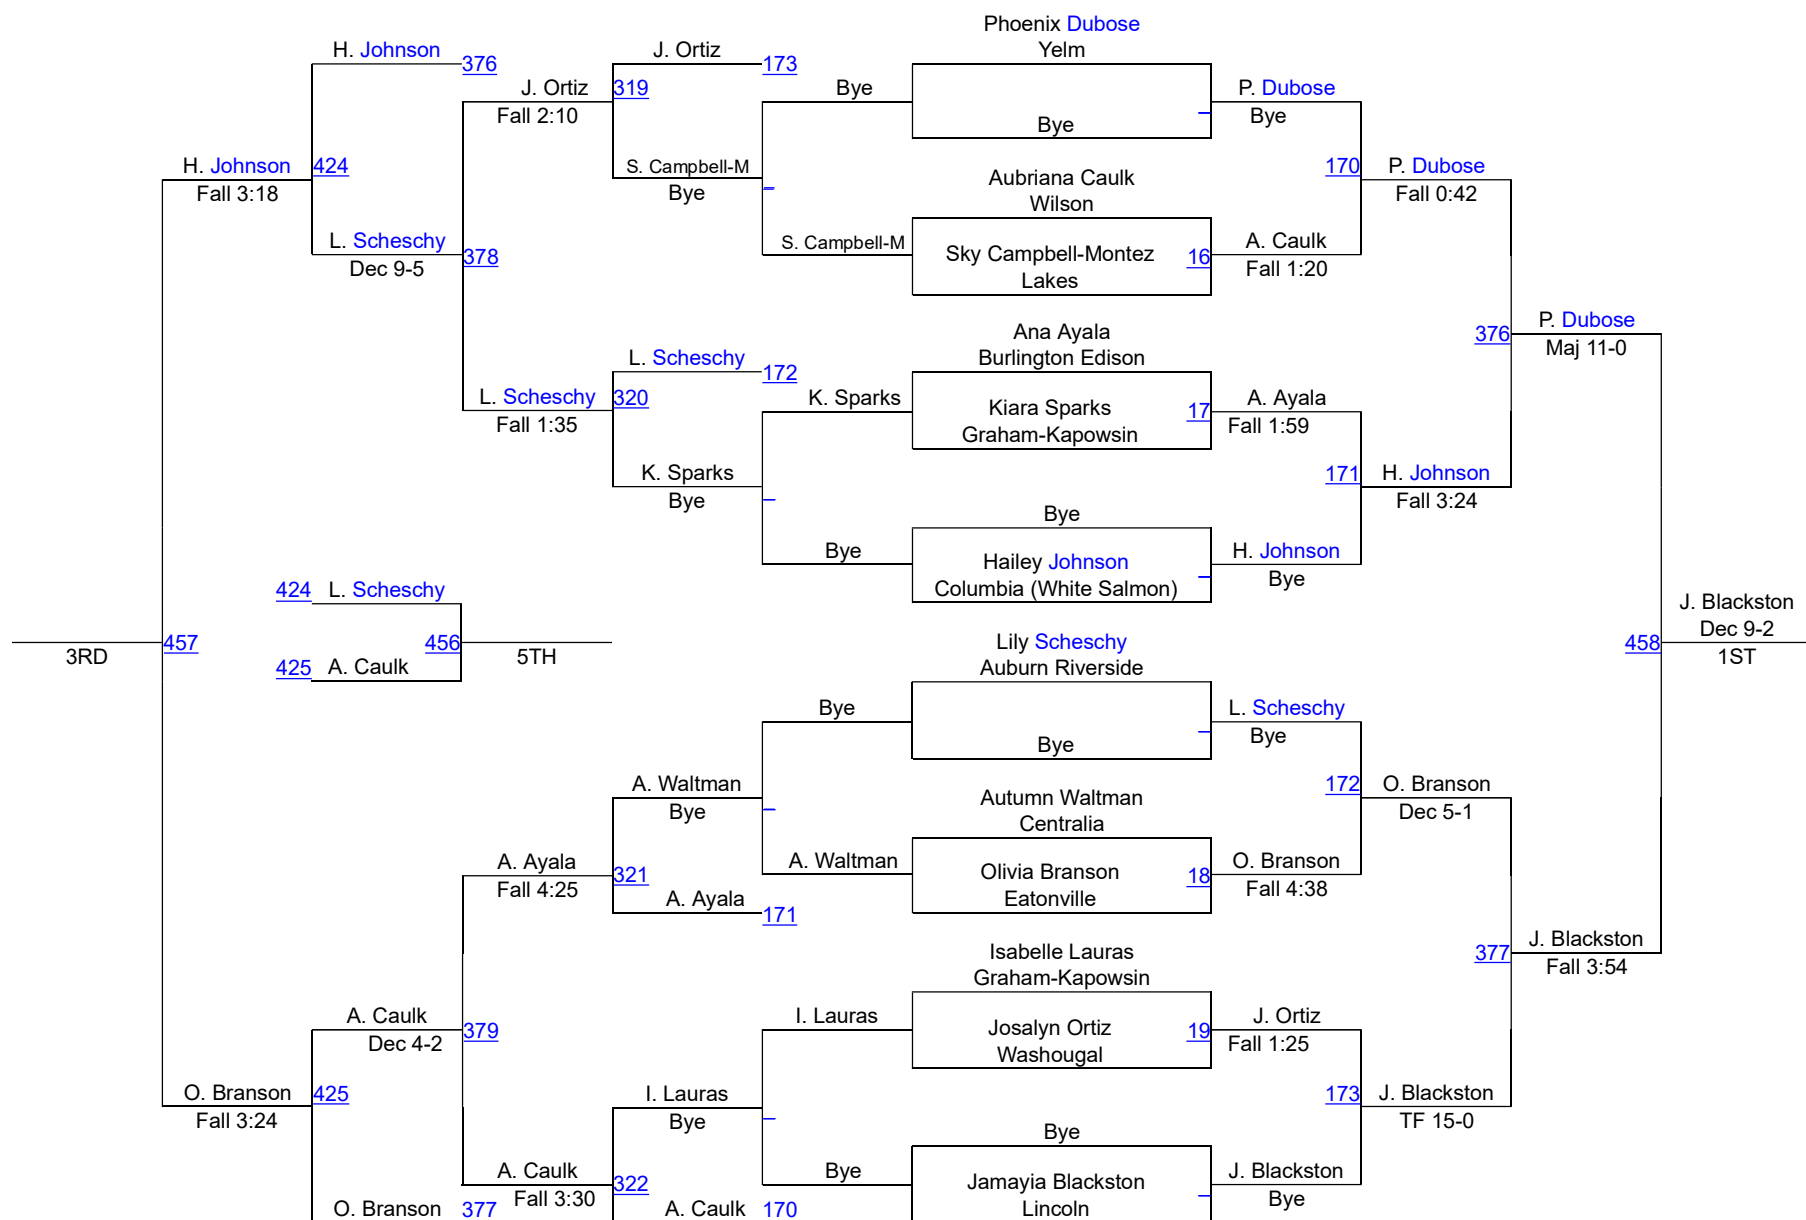

Yelm Girls Wrestling - Jump on In

Varsity Bracket 100

Yelm Girls Wrestling - Jump on In

Varsity Bracket 105

Yelm Girls Wrestling - Jump on In

Varsity Bracket 110

Yelm Girls Wrestling - Jump on In

Varsity Bracket 115

Yelm Girls Wrestling - Jump on In

Varsity Bracket 120

Yelm Girls Wrestling - Jump on In

Varsity Bracket 125

Yelm Girls Wrestling - Jump on In

Varsity Bracket 130

Yelm Girls Wrestling - Jump on In

Varsity Bracket 135