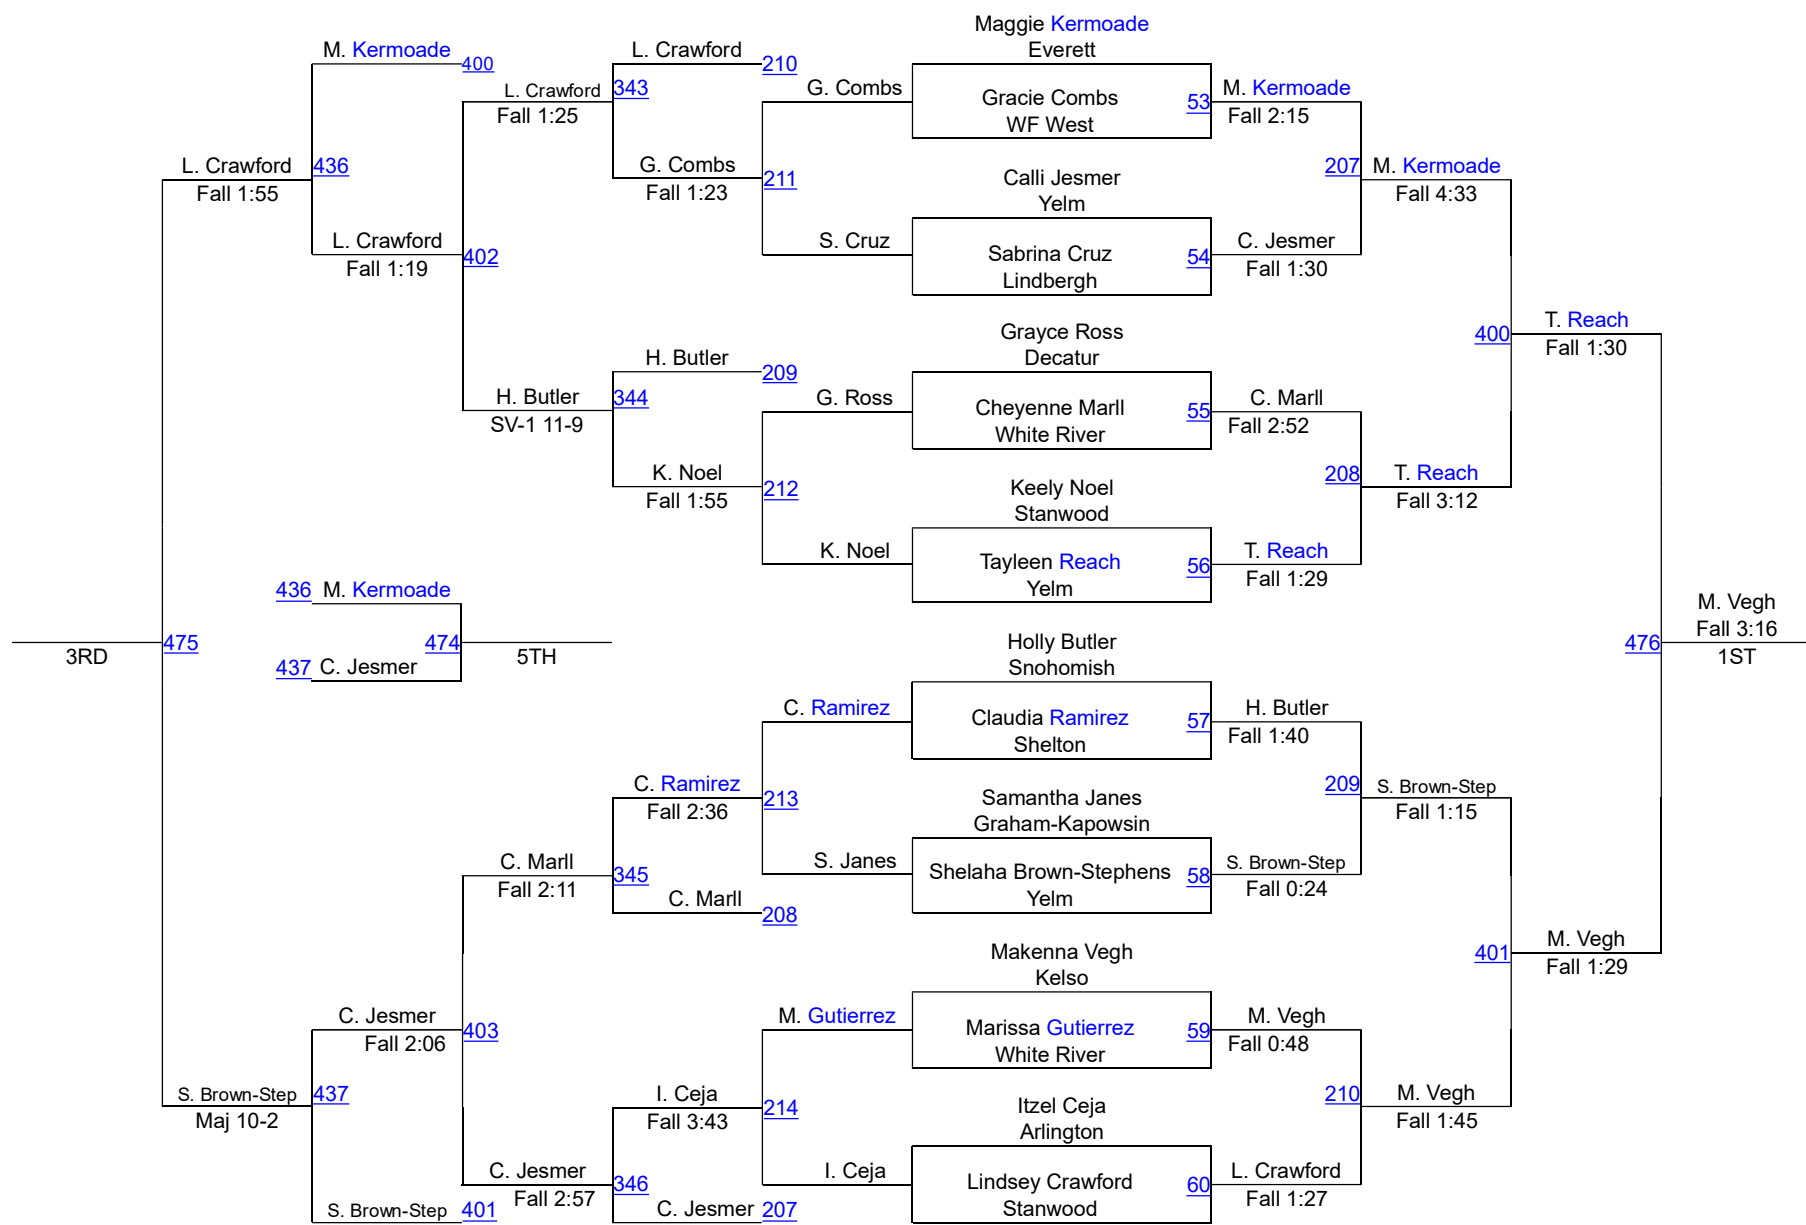

Yelm Girls Wrestling - Jump on In

Varsity Bracket 120

Yelm Girls Wrestling - Jump on In

Varsity Bracket 125

Yelm Girls Wrestling - Jump on In

Varsity Bracket 130

Yelm Girls Wrestling - Jump on In

Varsity Bracket 135

Yelm Girls Wrestling - Jump on In

Varsity Bracket 140

Yelm Girls Wrestling - Jump on In

Varsity Bracket 145

Yelm Girls Wrestling - Jump on In

Varsity Bracket 155

Yelm Girls Wrestling - Jump on In

Varsity Bracket 170

Yelm Girls Wrestling - Jump on In

Varsity Bracket 190

Yelm Girls Wrestling - Jump on In

Varsity Bracket 235