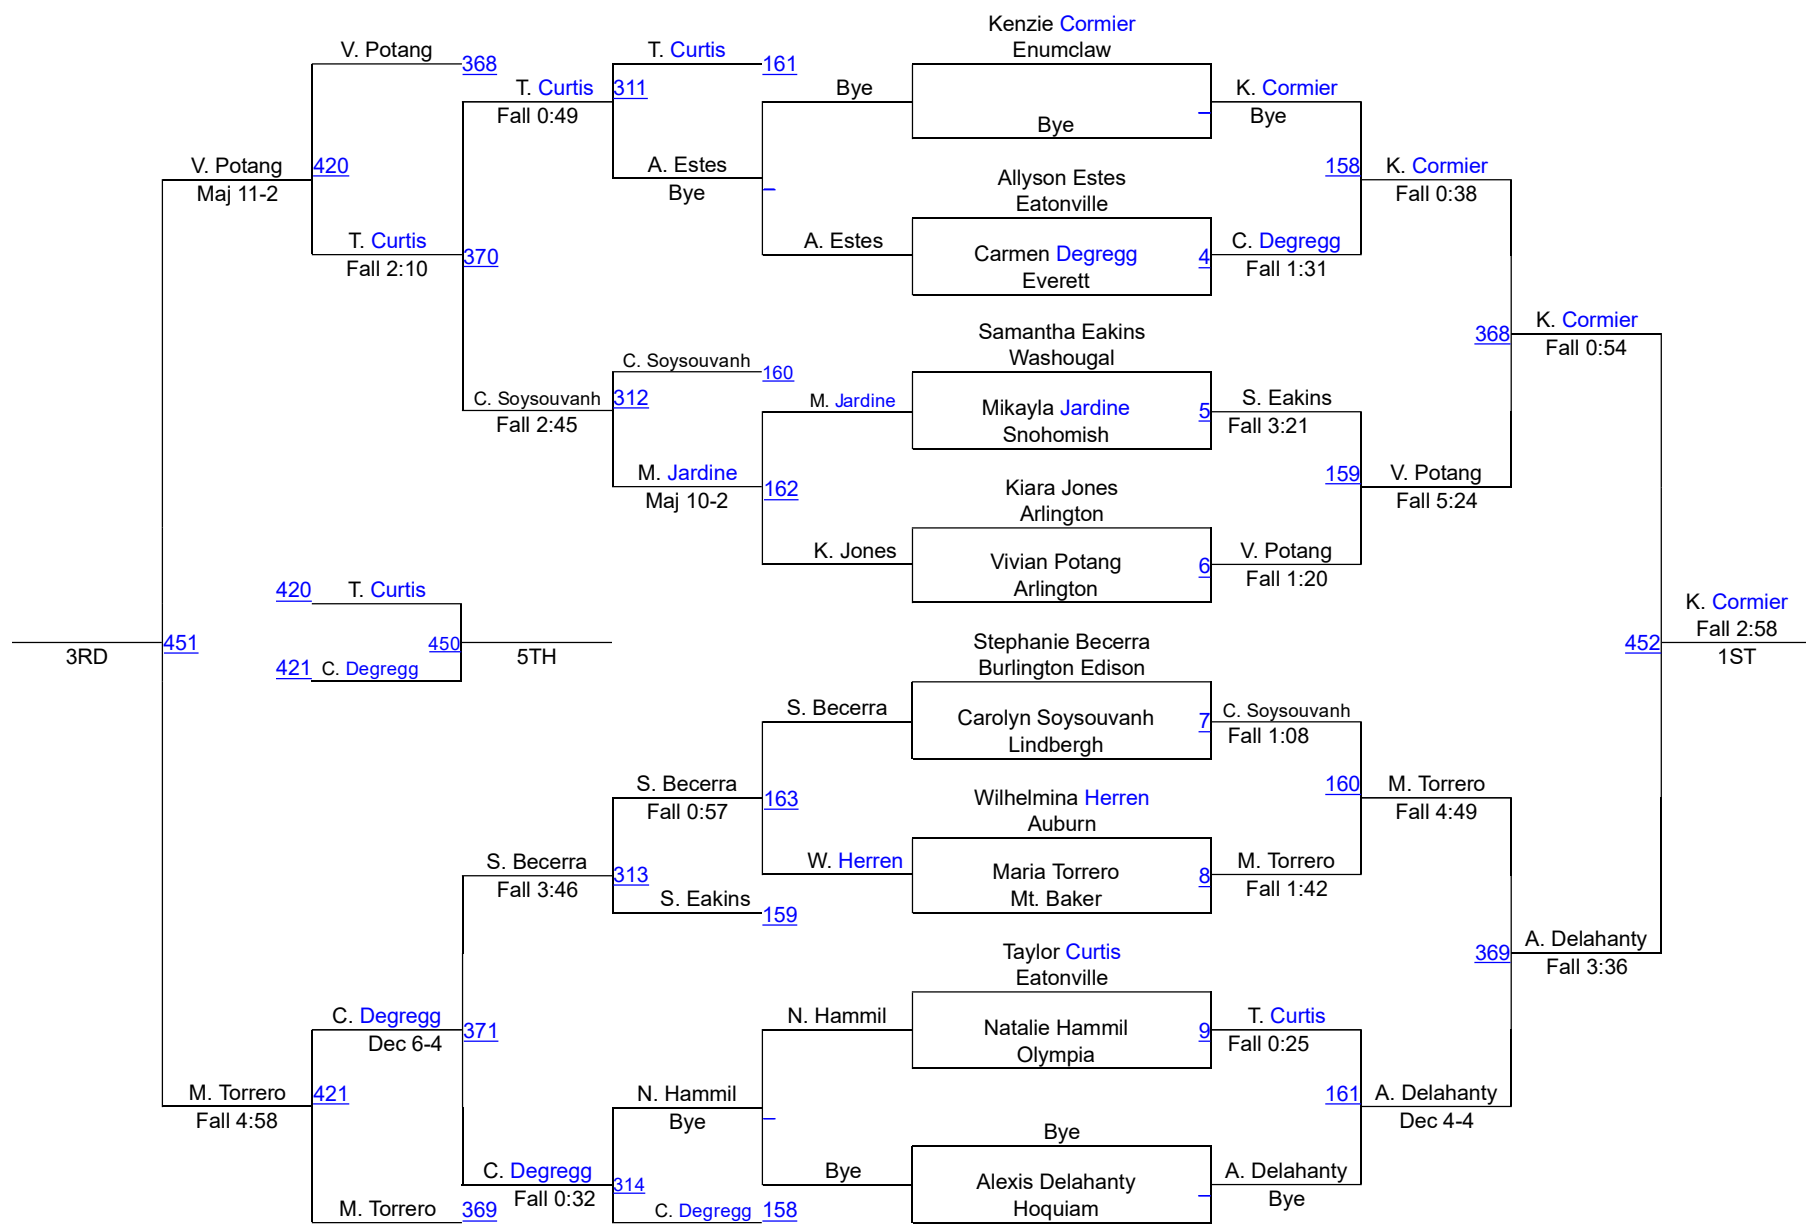

Yelm Girls Wrestling - Jump on In

Varsity Bracket 100

Yelm Girls Wrestling - Jump on In

Varsity Bracket 105

Yelm Girls Wrestling - Jump on In

Varsity Bracket 110

Yelm Girls Wrestling - Jump on In

Varsity Bracket 115

Yelm Girls Wrestling - Jump on In

Varsity Bracket 120

Yelm Girls Wrestling - Jump on In

Varsity Bracket 125

Yelm Girls Wrestling - Jump on In

Varsity Bracket 130

Yelm Girls Wrestling - Jump on In

Varsity Bracket 135