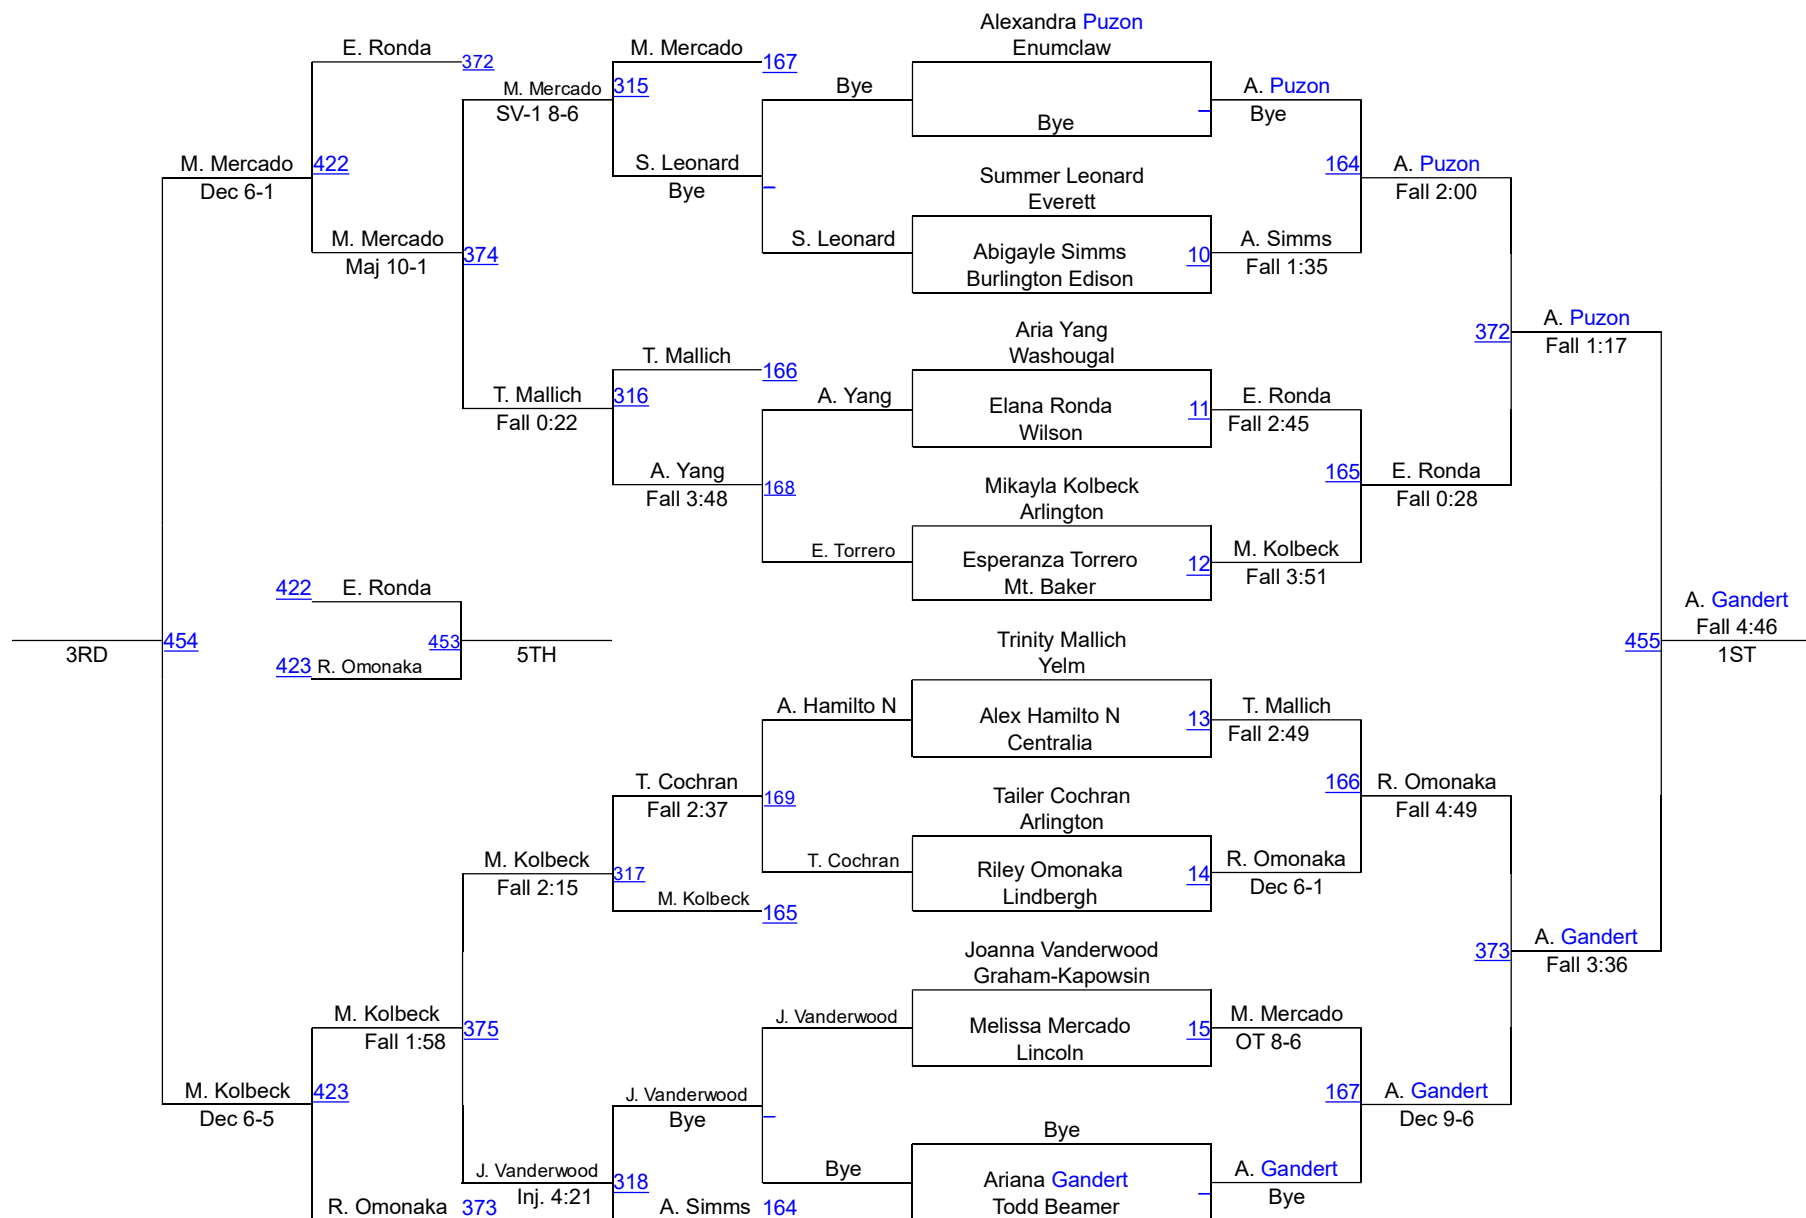

Yelm Girls Wrestling - Jump on In

Varsity Bracket 100

Yelm Girls Wrestling - Jump on In

Varsity Bracket 105

Yelm Girls Wrestling - Jump on In

Varsity Bracket 110

Yelm Girls Wrestling - Jump on In

Varsity Bracket 115

Yelm Girls Wrestling - Jump on In

Varsity Bracket 120

Yelm Girls Wrestling - Jump on In

Varsity Bracket 125

Yelm Girls Wrestling - Jump on In

Varsity Bracket 130

Yelm Girls Wrestling - Jump on In

Varsity Bracket 135