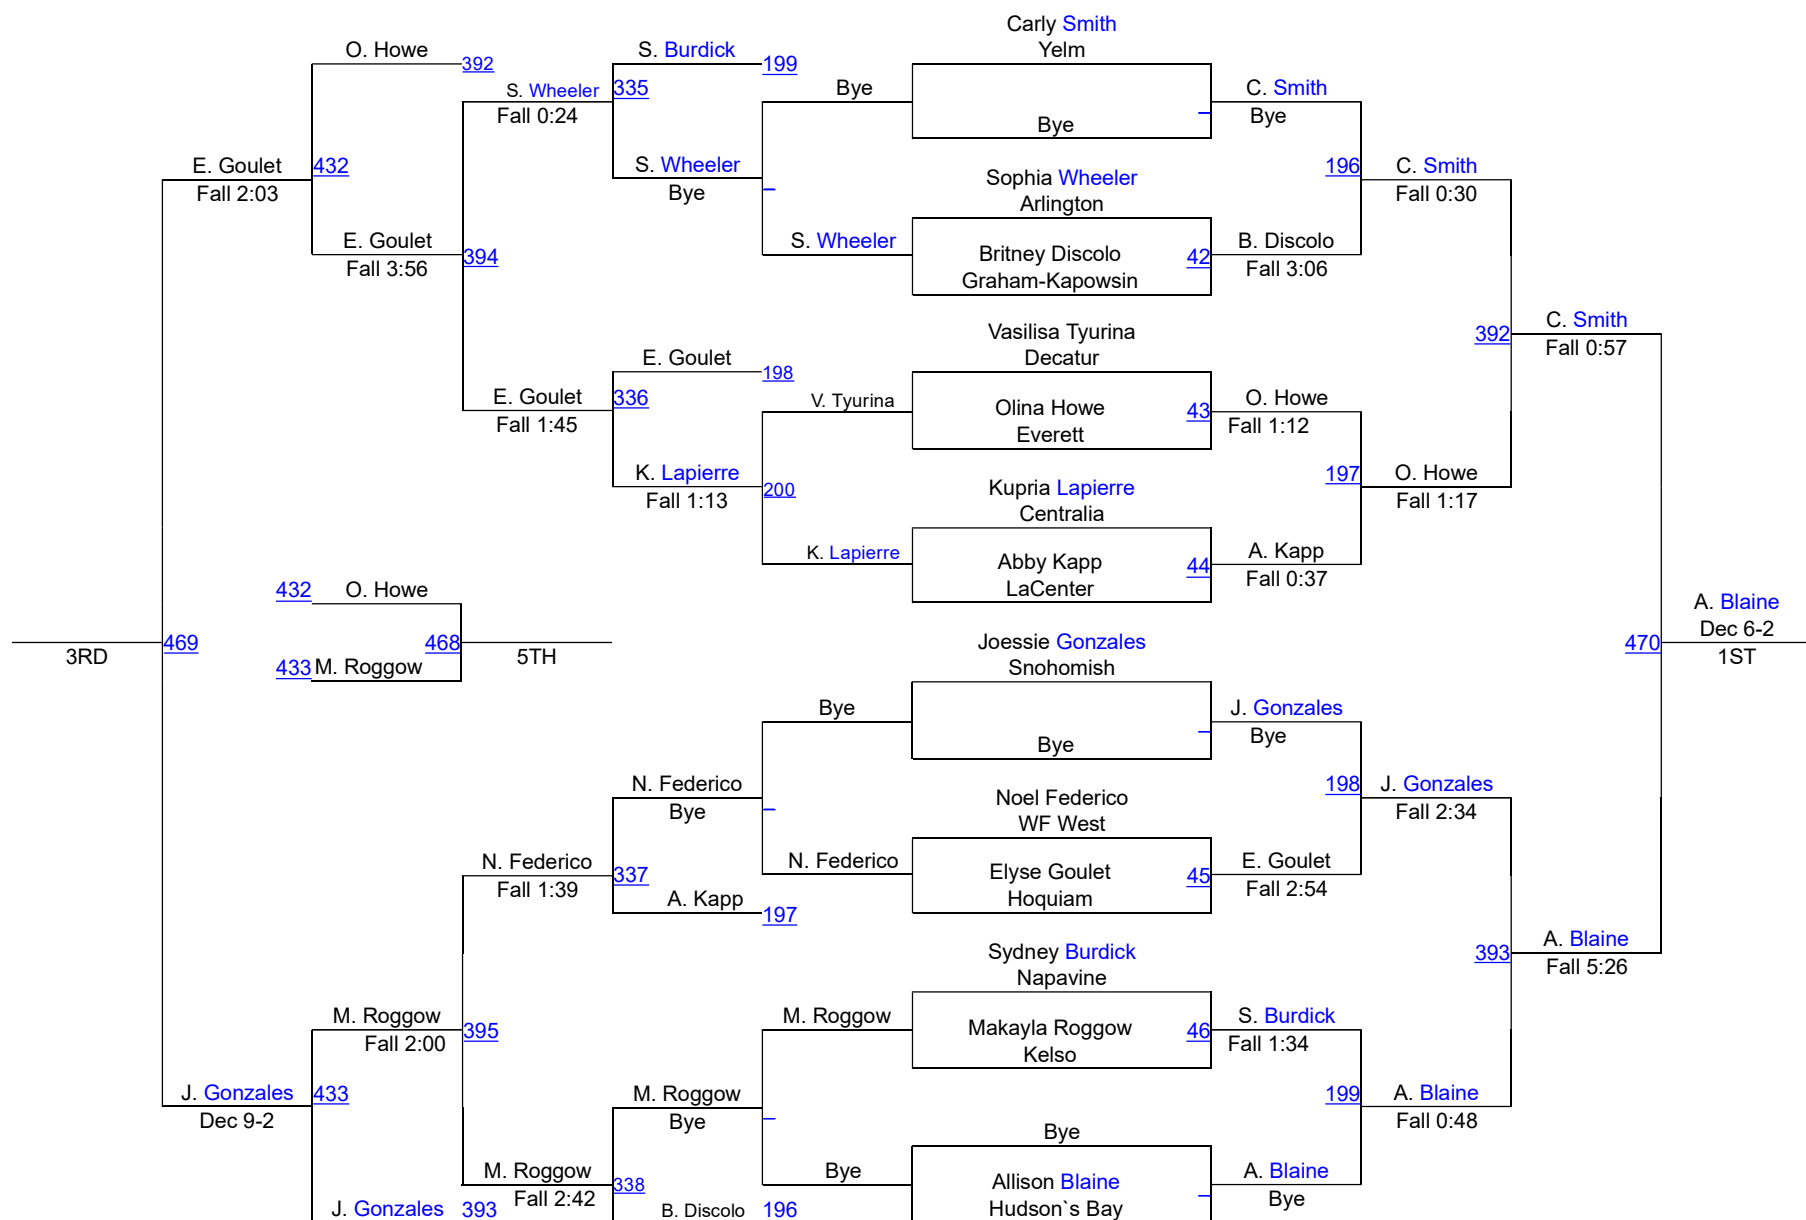

Yelm Girls Wrestling - Jump on In

Varsity Bracket 100

Yelm Girls Wrestling - Jump on In

Varsity Bracket 105

Yelm Girls Wrestling - Jump on In

Varsity Bracket 110

Yelm Girls Wrestling - Jump on In

Varsity Bracket 115

Yelm Girls Wrestling - Jump on In

Varsity Bracket 120

Yelm Girls Wrestling - Jump on In

Varsity Bracket 125

Yelm Girls Wrestling - Jump on In

Varsity Bracket 130

Yelm Girls Wrestling - Jump on In

Varsity Bracket 135

Yelm Girls Wrestling - Jump on In

Varsity Bracket 140

Yelm Girls Wrestling - Jump on In

Varsity Bracket 145

Yelm Girls Wrestling - Jump on In

Varsity Bracket 155

Yelm Girls Wrestling - Jump on In

Varsity Bracket 170