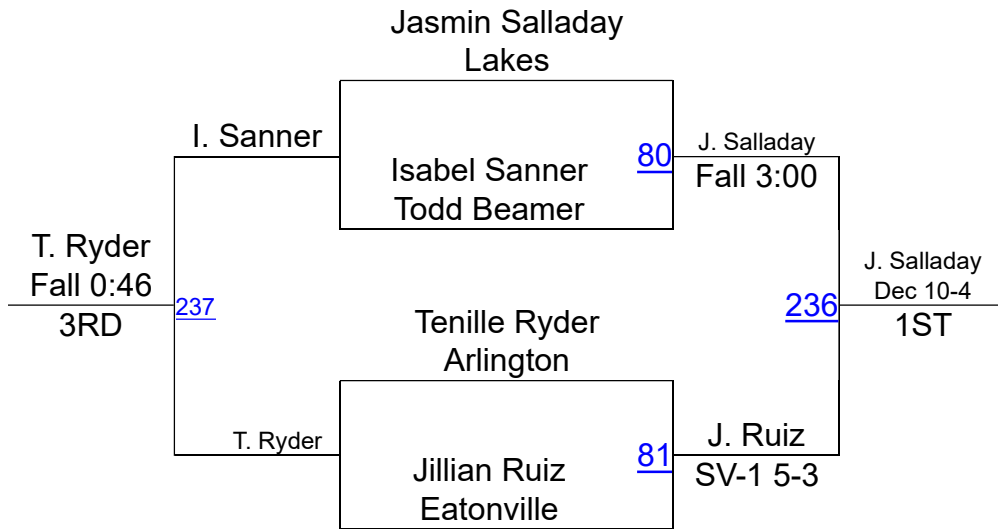

Yelm Girls Wrestling Round Robin 109-112