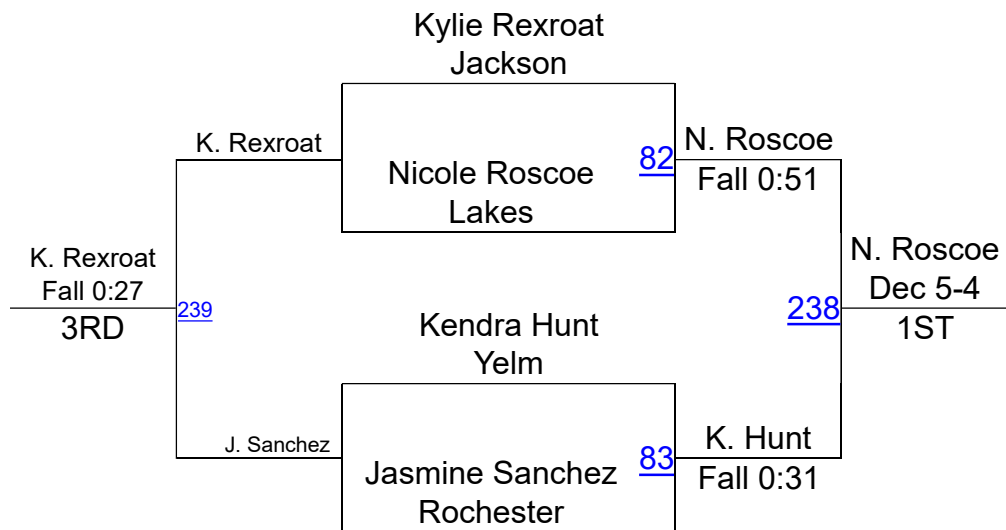

Yelm Girls Wrestling Round Robin 110-117