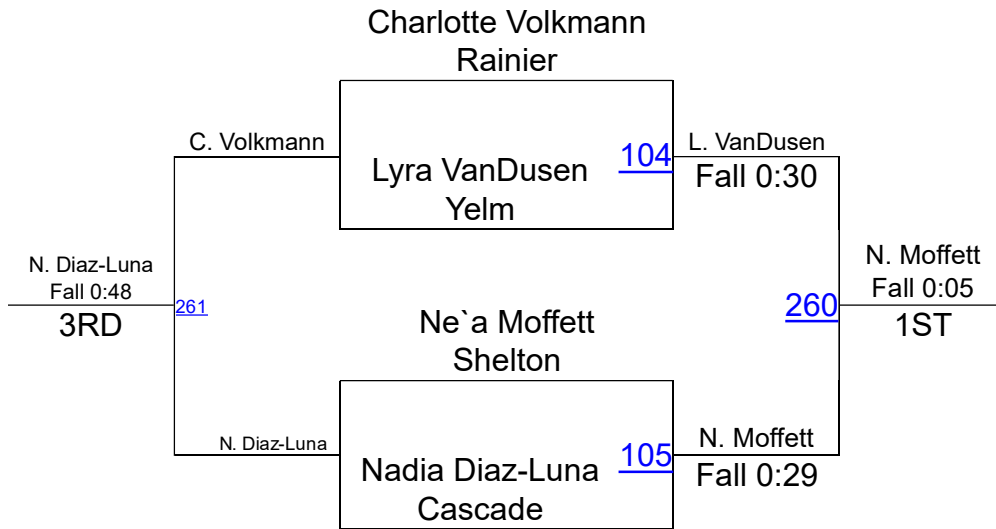

Yelm Girls Wrestling Round Robin 129-130