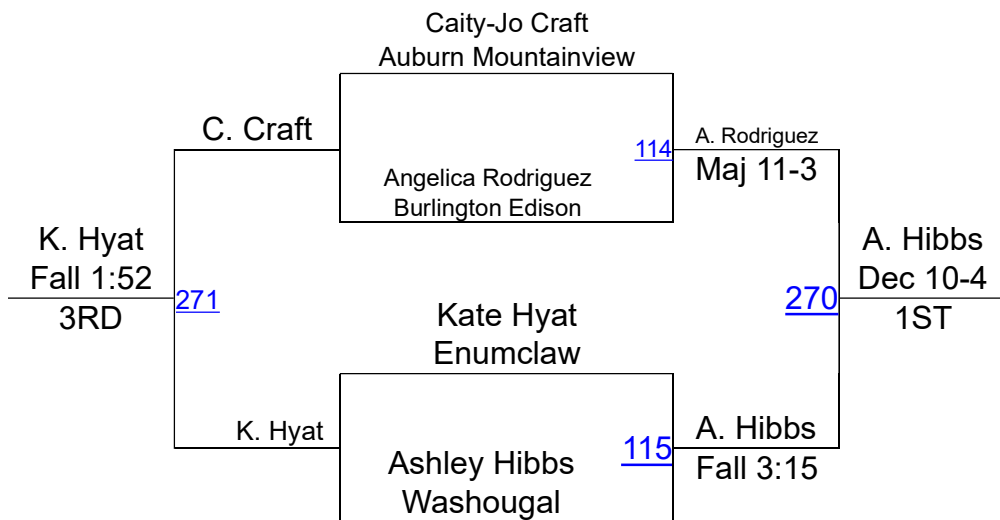

Yelm Girls Wrestling Round Robin 134-136