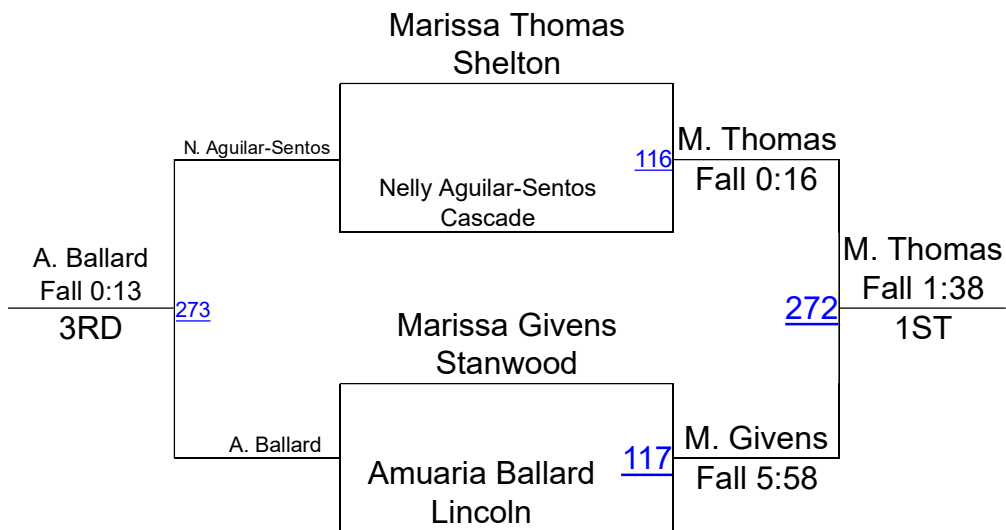

Yelm Girls Wrestling Round Robin 137-140