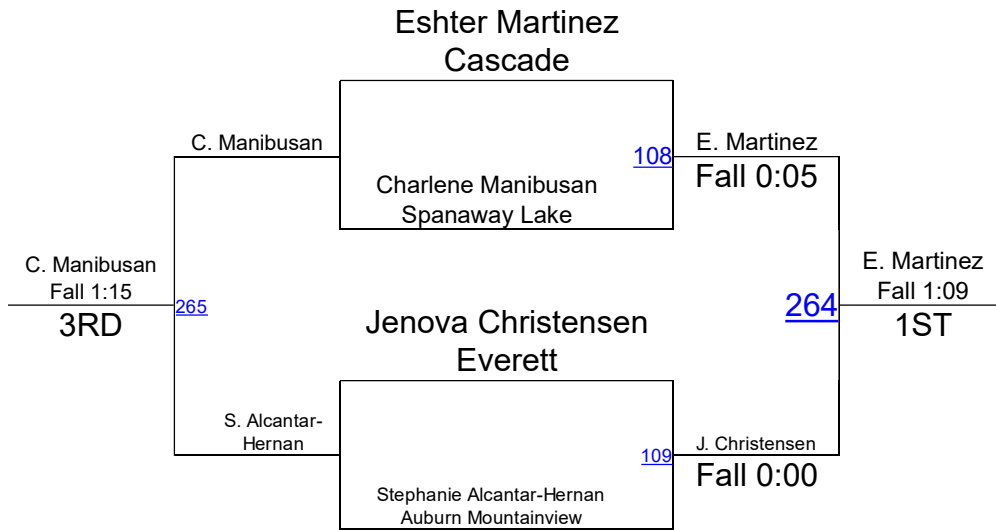

Yelm Girls Wrestling Tournament JV Round Robin 131-132