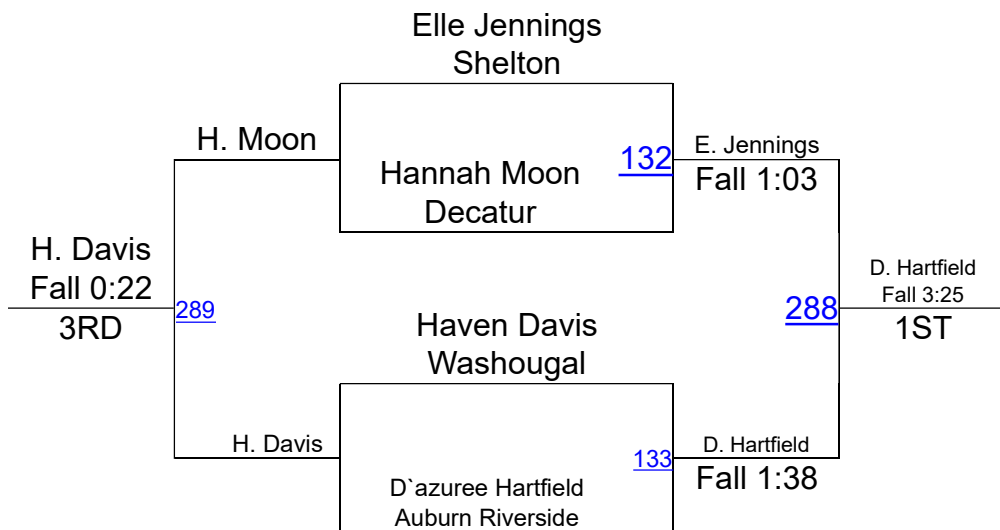

Yelm Girls Wrestling Round Robin 164-166