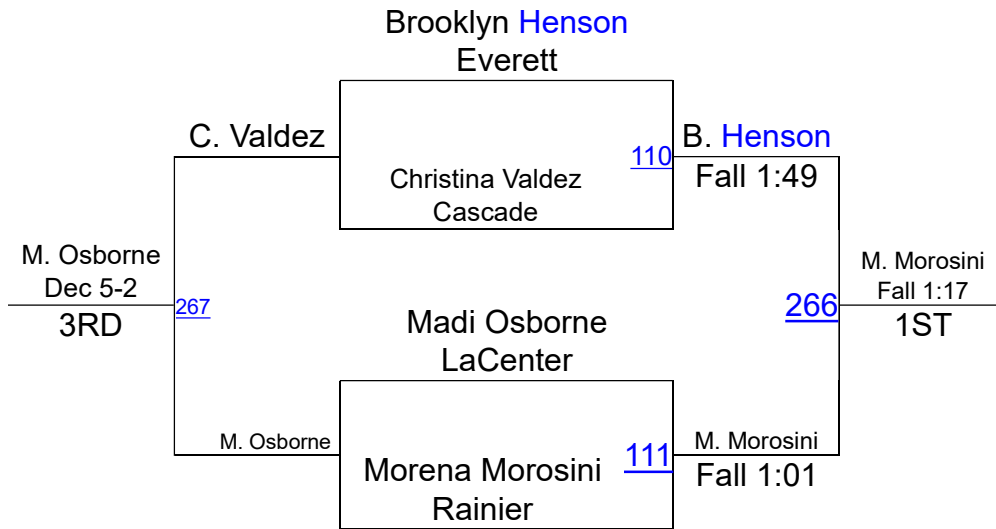

Yelm Girls Wrestling JV Round Robin 132-134