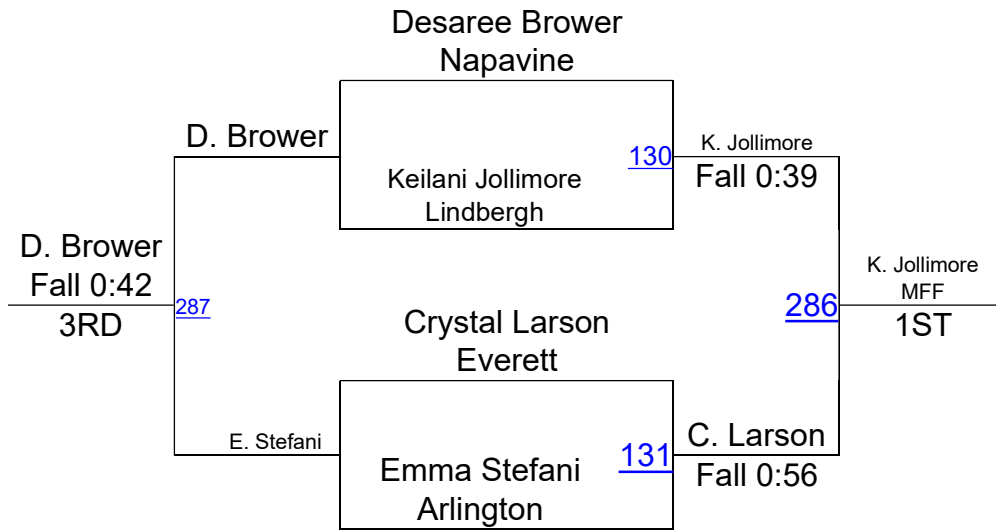

Yelm Girls Wrestling Round Robin 159-164