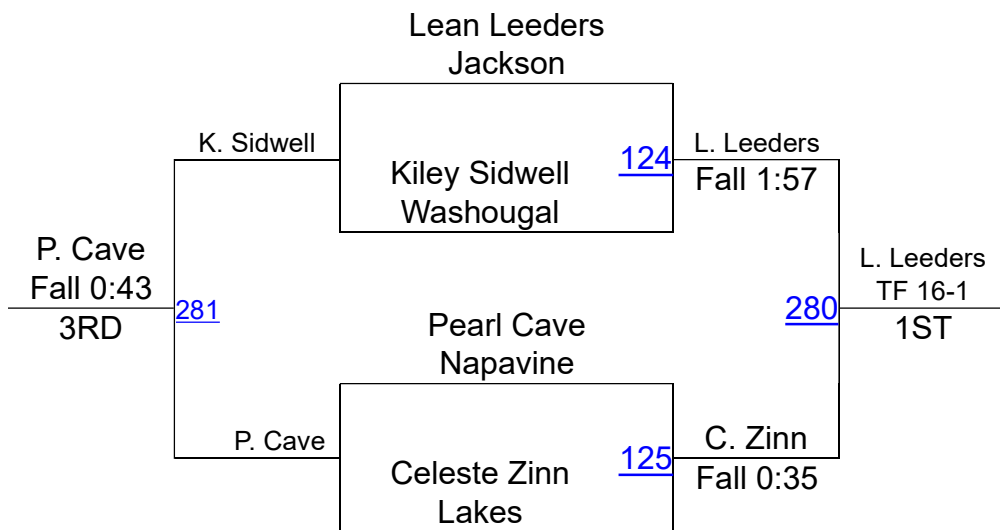

Yelm Girls Wrestling Round Robin 149-152