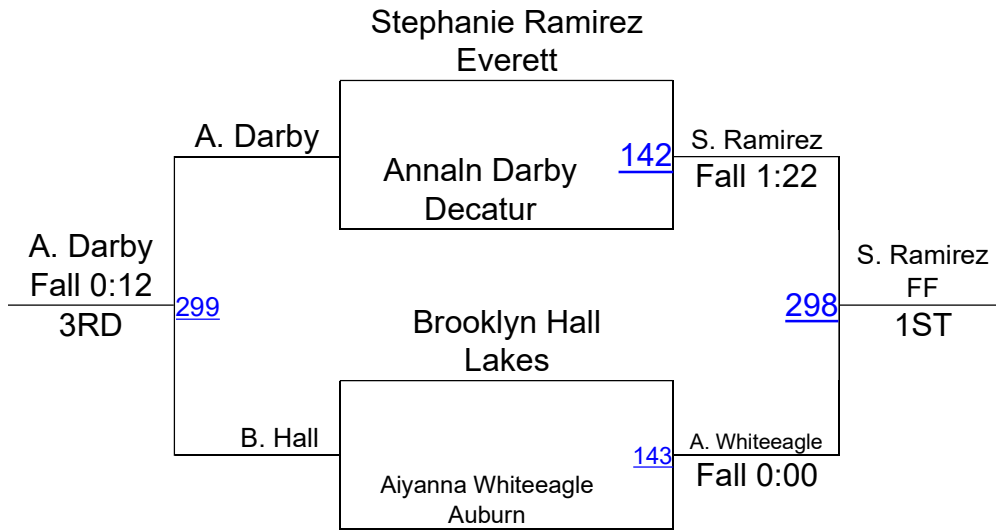

Yelm Girls Wrestling Round Robin 2014-213