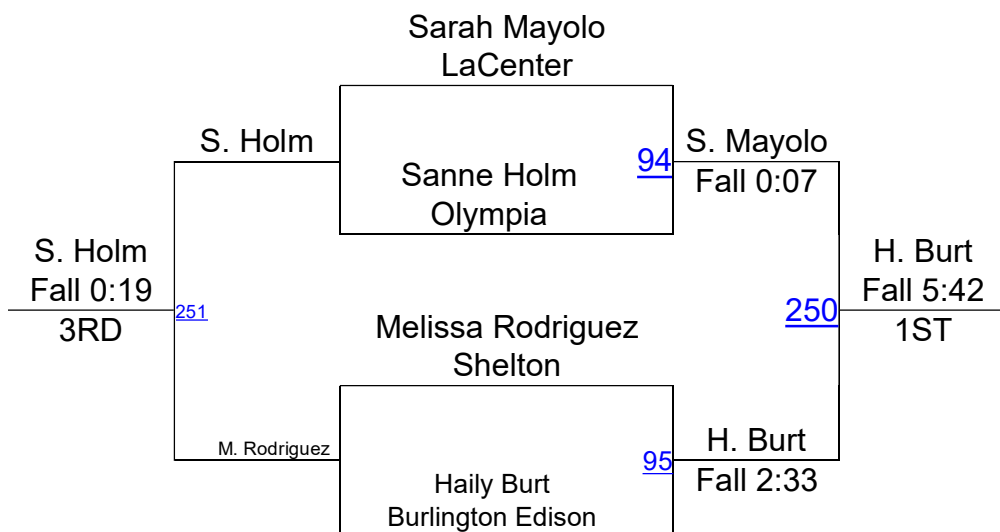

Yelm Girls Wrestling Round Robin 122-123