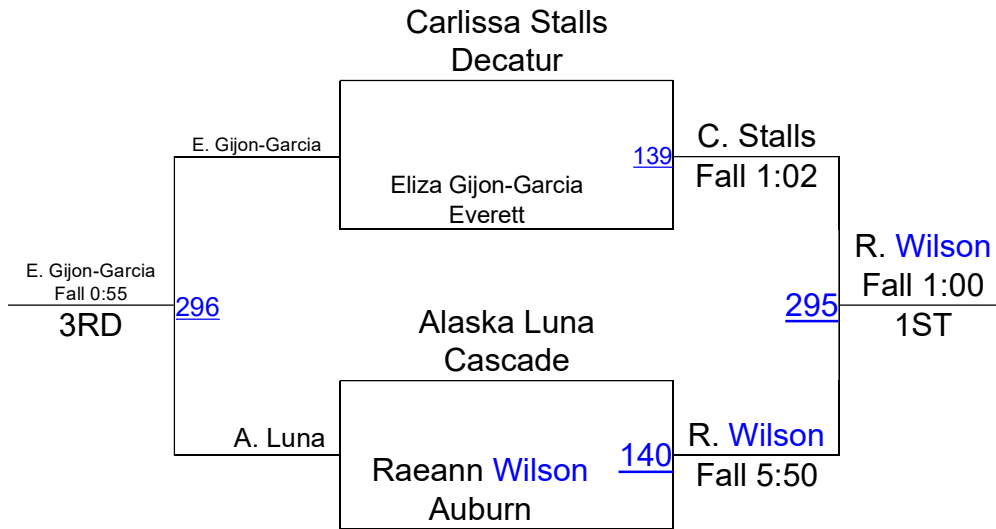

Yelm Girls Wrestling Round Robin 190-193