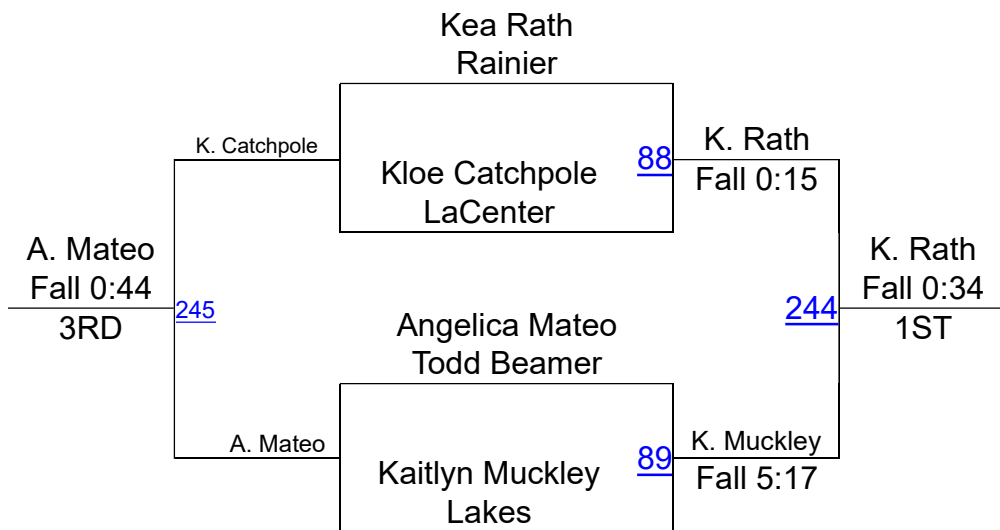

Yelm Girls Wrestling JV Round Robin 119-120