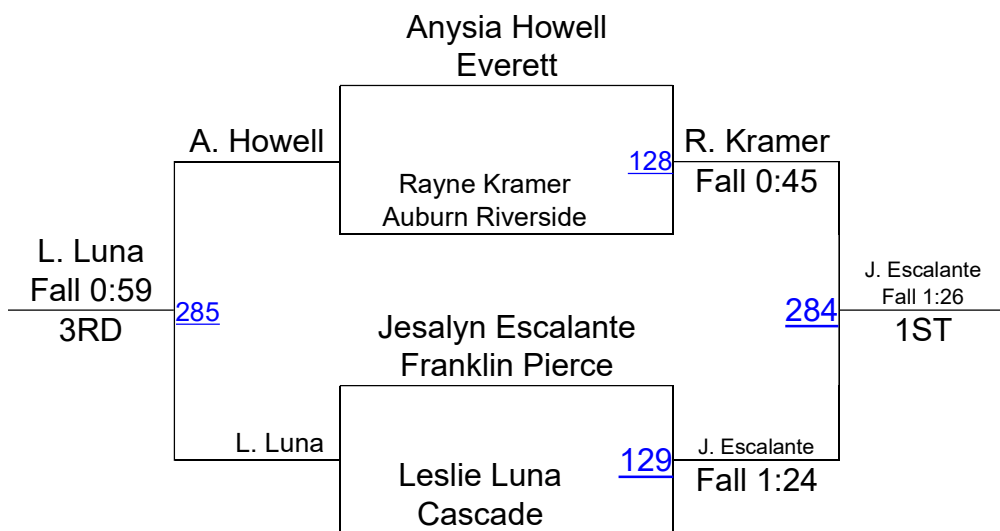

Yelm Girls Wrestling Round Robin 154-160