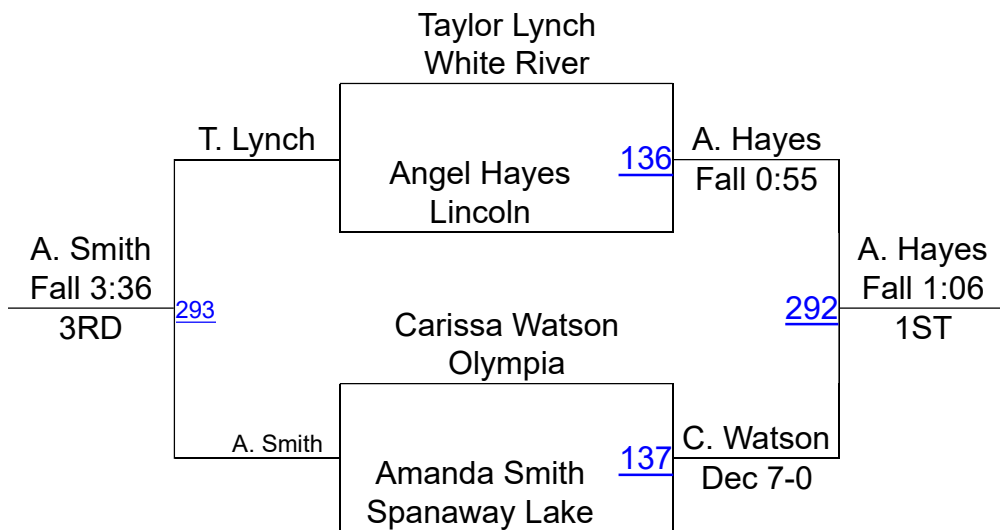

Yelm Girls Wrestling Round Robin 175-177