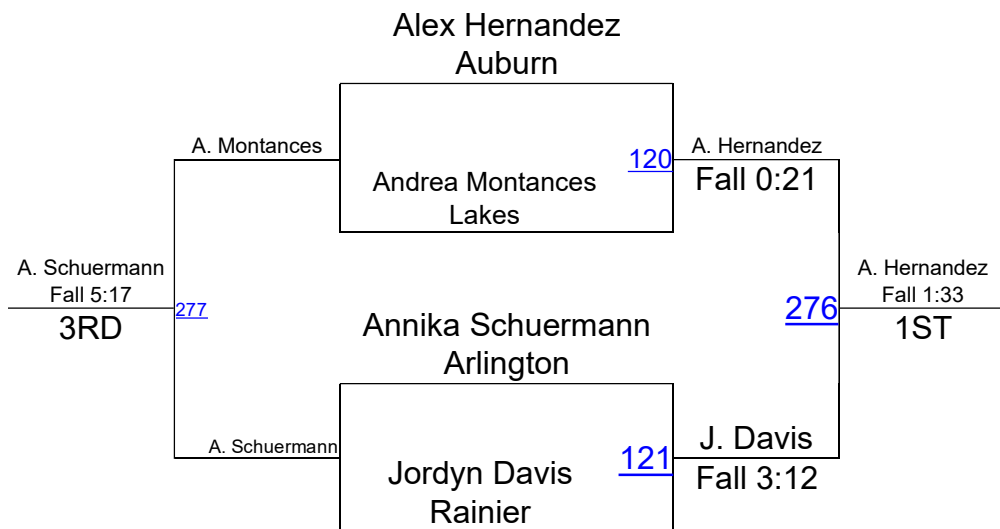

Yelm Girls Wrestling JV Round Robin 143-147