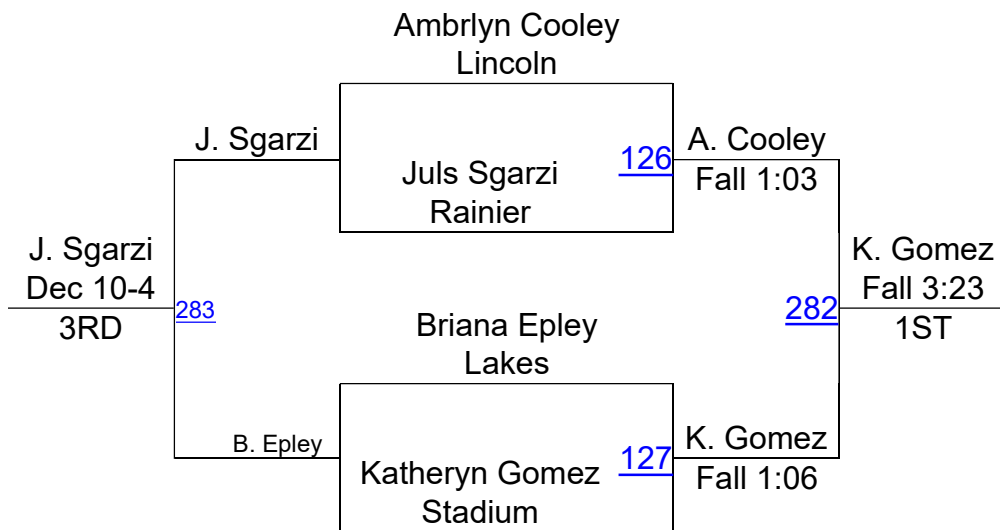

Yelm Girls Wrestling Round Robin 150-154