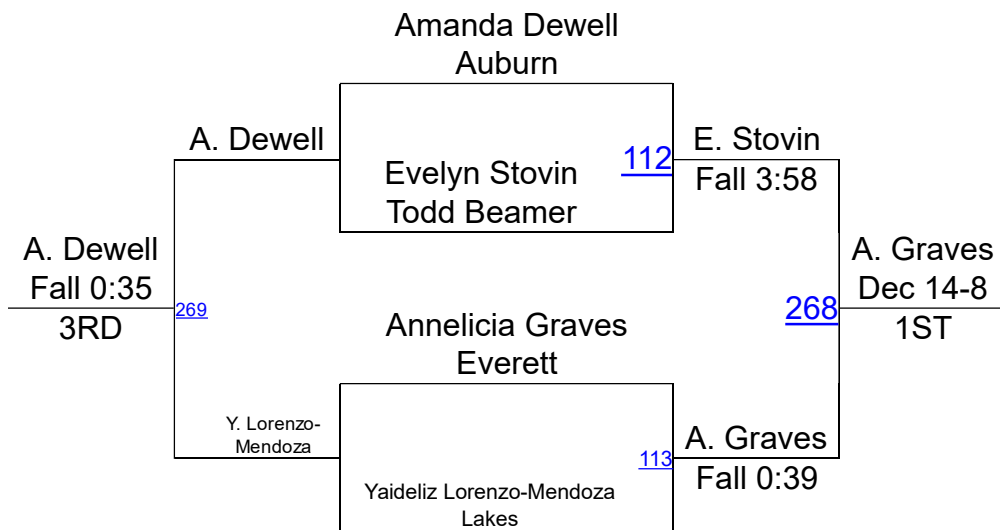

Yelm Girls Wrestling Round Robin 133-134