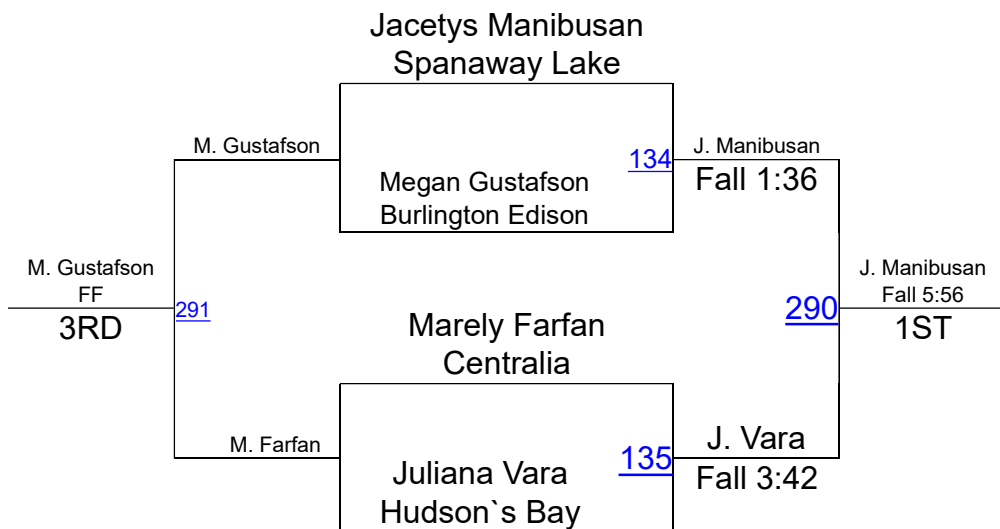

Yelm Girls Wrestling JV Round Robin 168-175