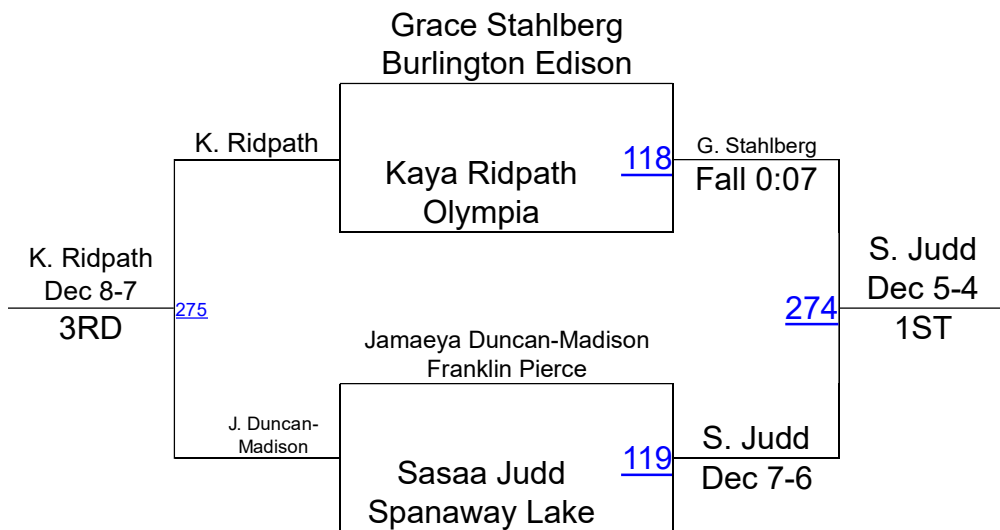

Yelm Girls Wrestling JV Round Robin 141-142