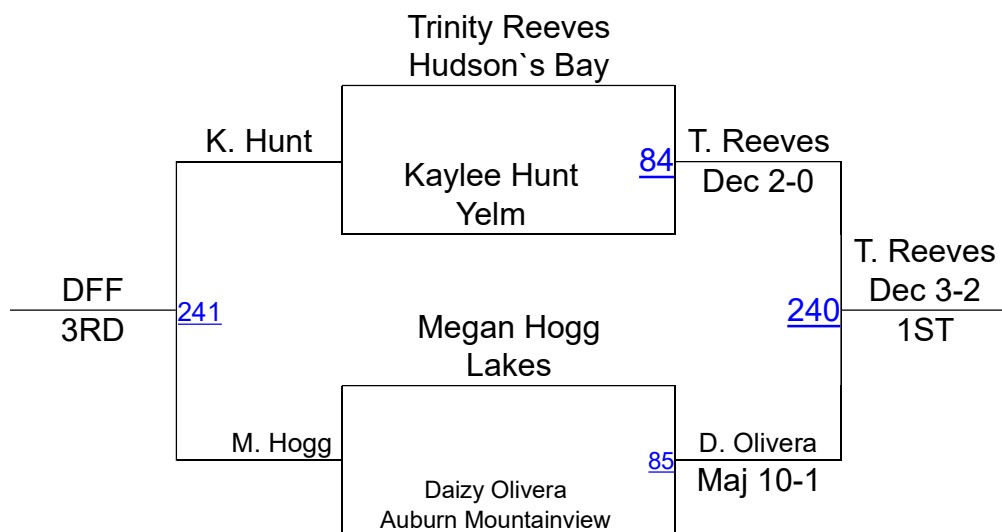

Yelm Girls Wrestling Round Robin 12-118