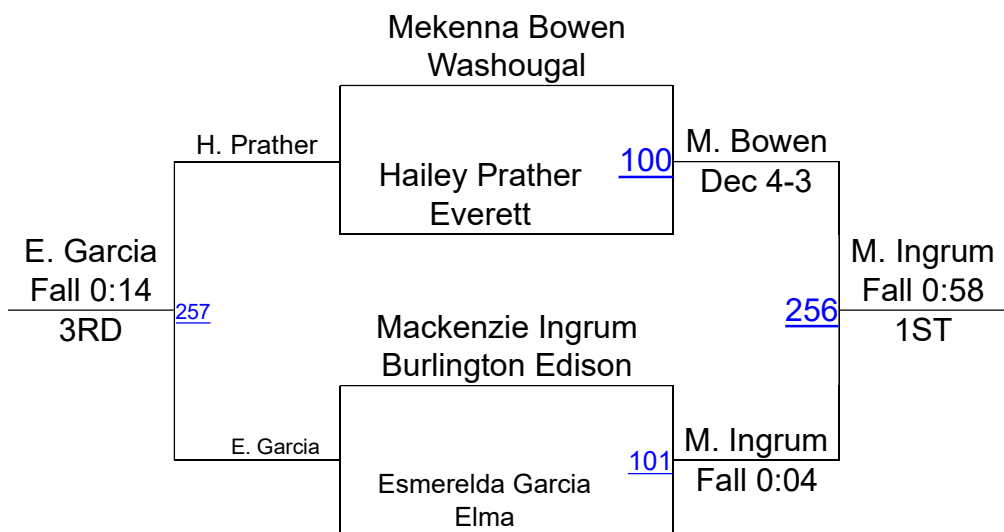

Yelm Girls Wrestling Round Robin 125-127