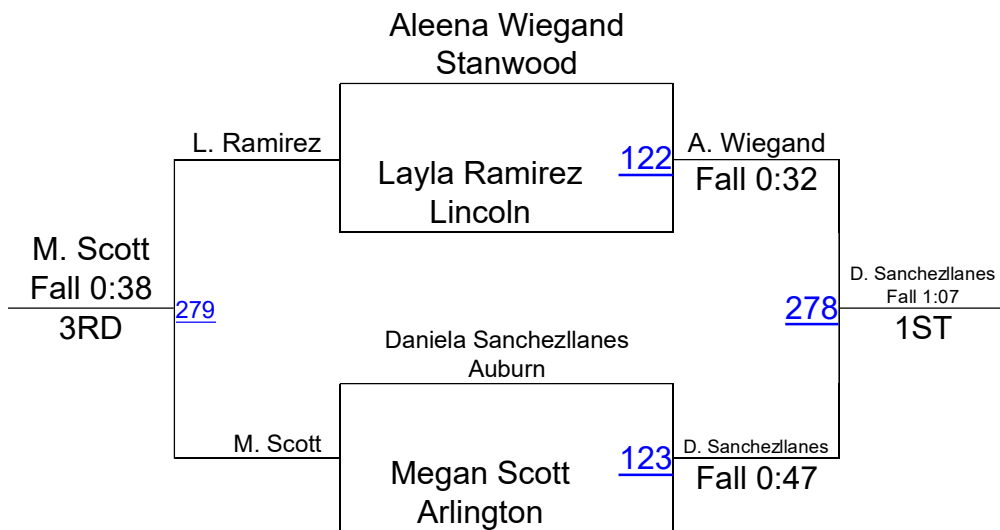

Yelm Girls Wrestling JV Round Robin 144-149