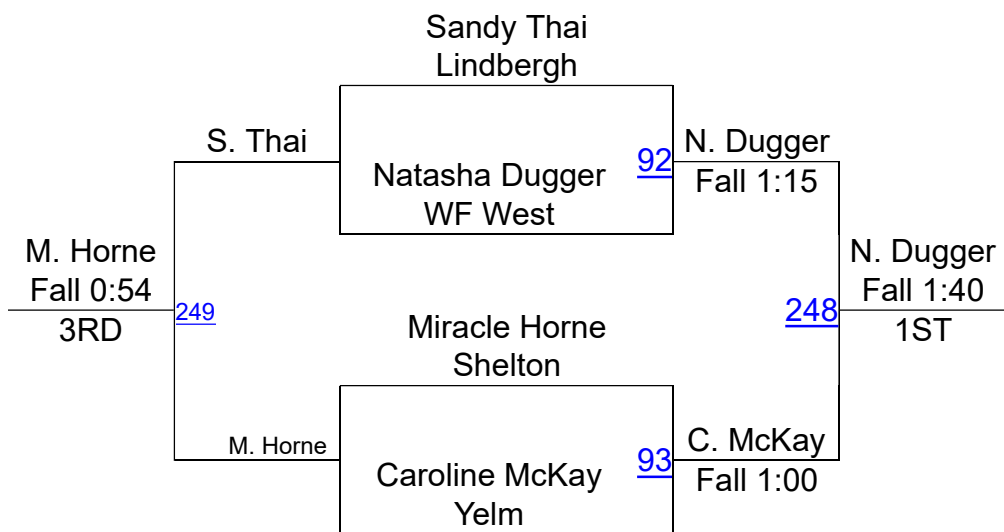

Yelm Girls Wrestling JV Round Robin 121-122