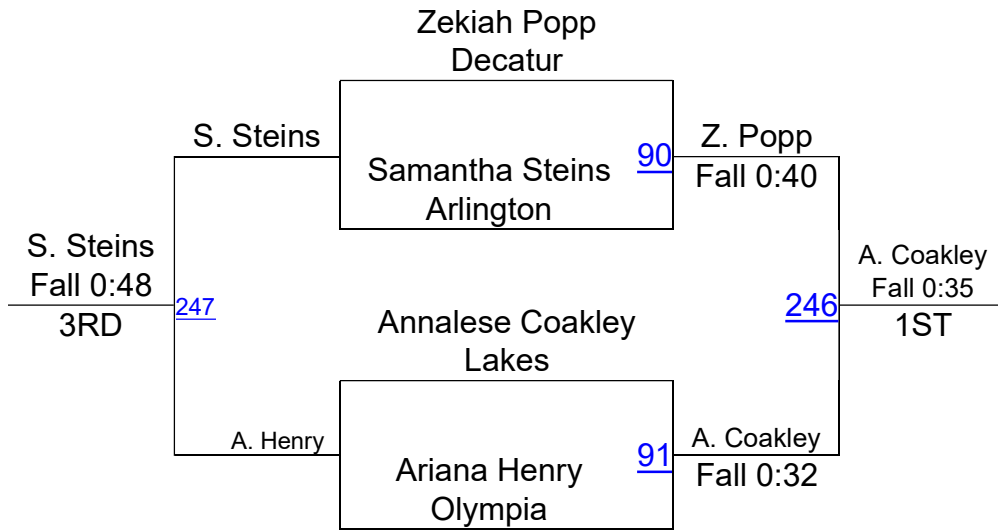

Yelm Girls Wrestling Round Robin 120-121