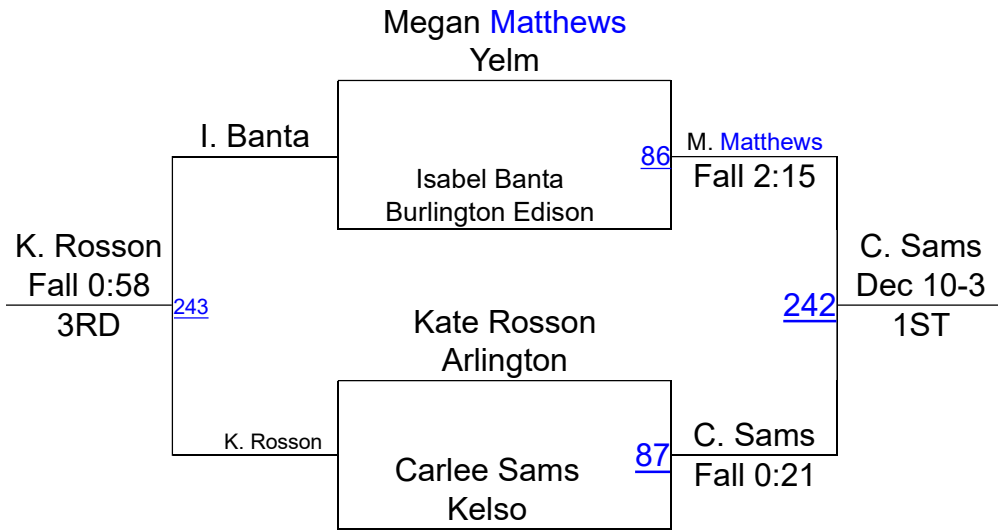

Yelm Girls Wrestling JV Round Robin 118-119