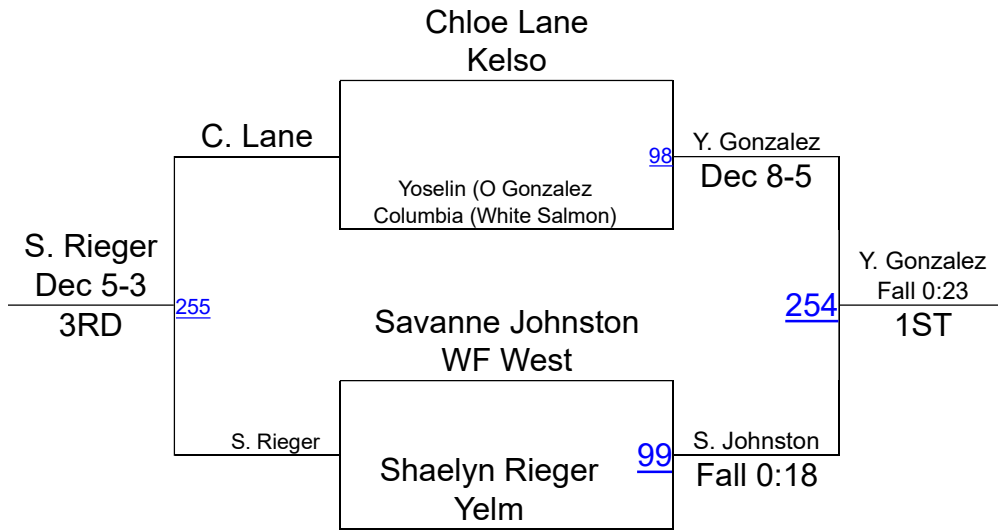

Yelm Girls Wrestling Round Robin 124-125