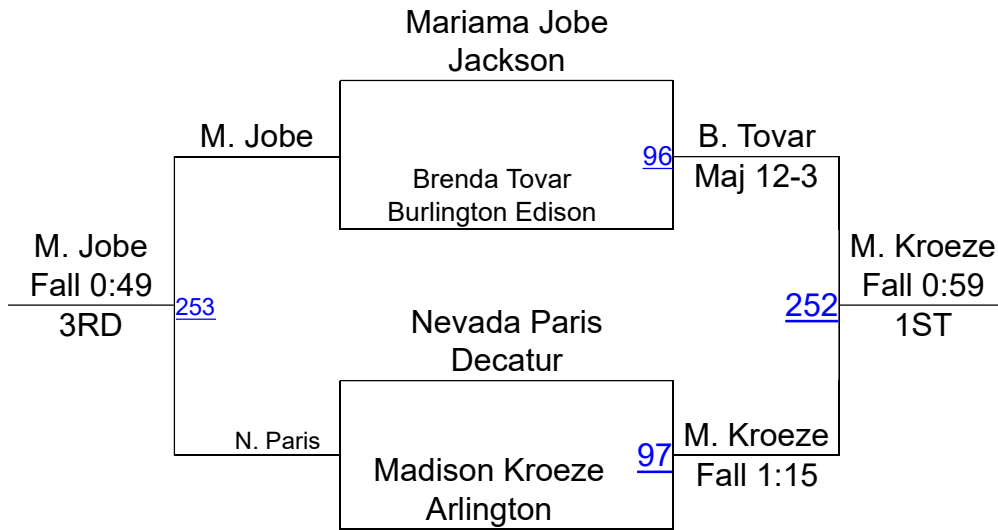

Yelm Girls Wrestling Round Robin 122-124