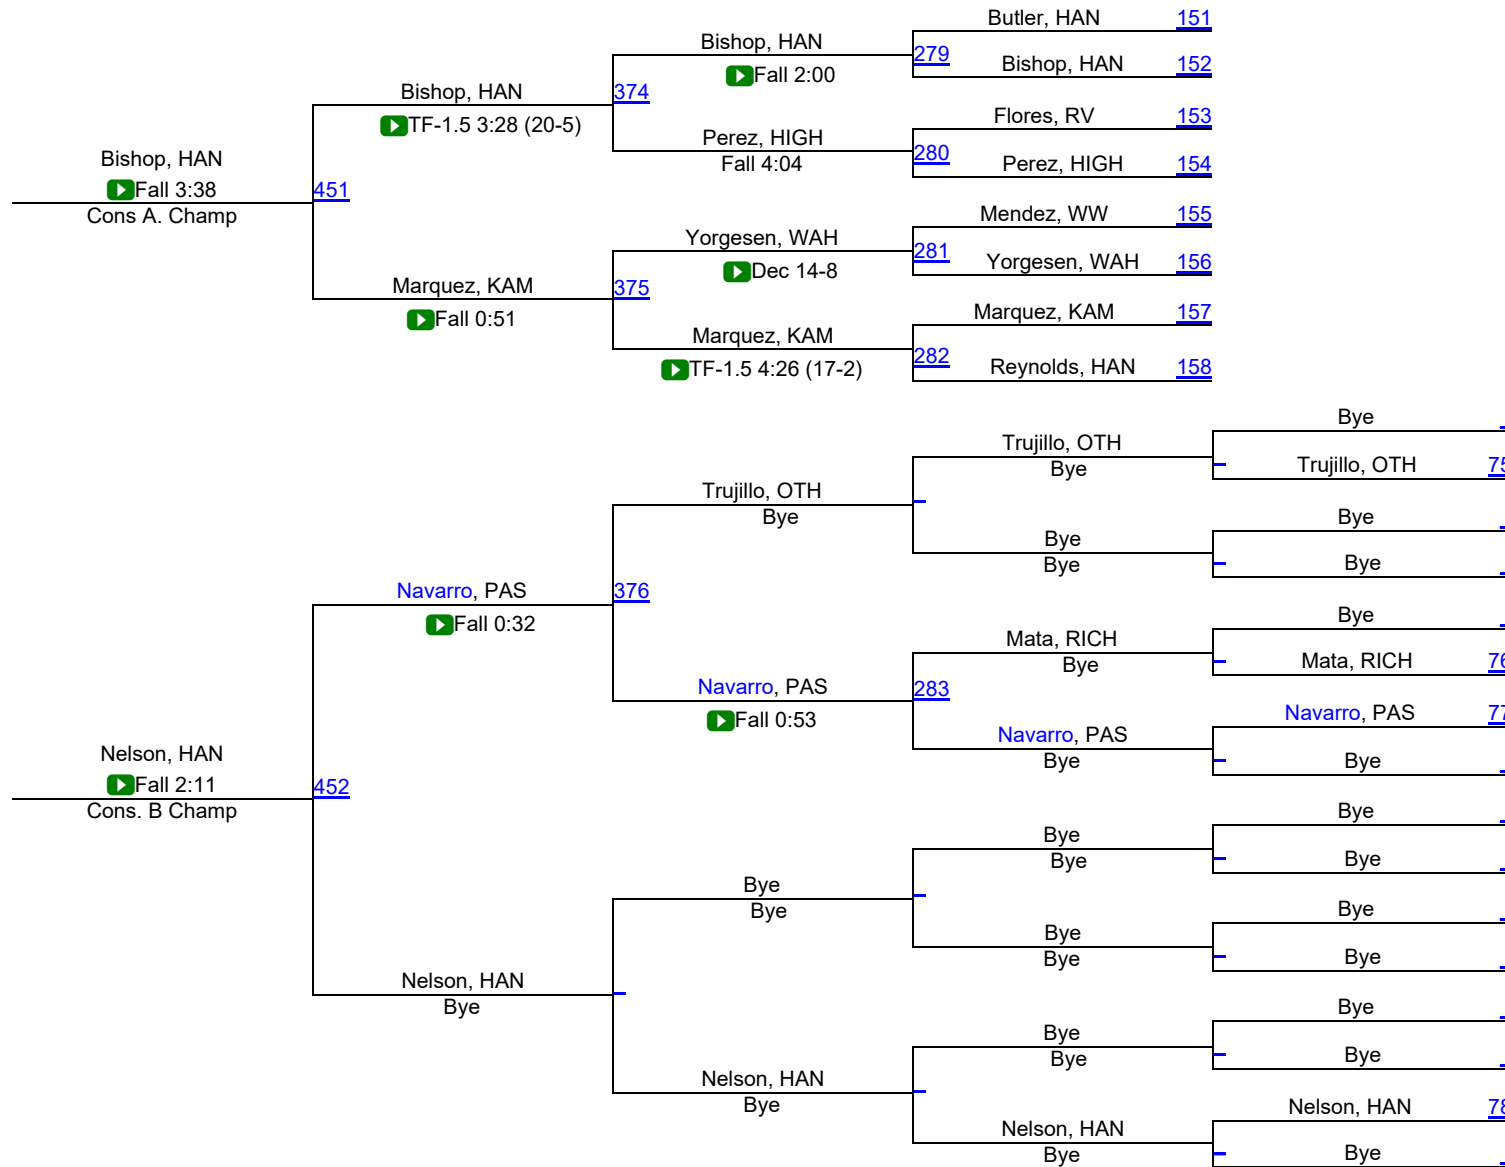

# Boys Winter Cup

**160**

# 160

# Boys Winter Cup

**170**

170