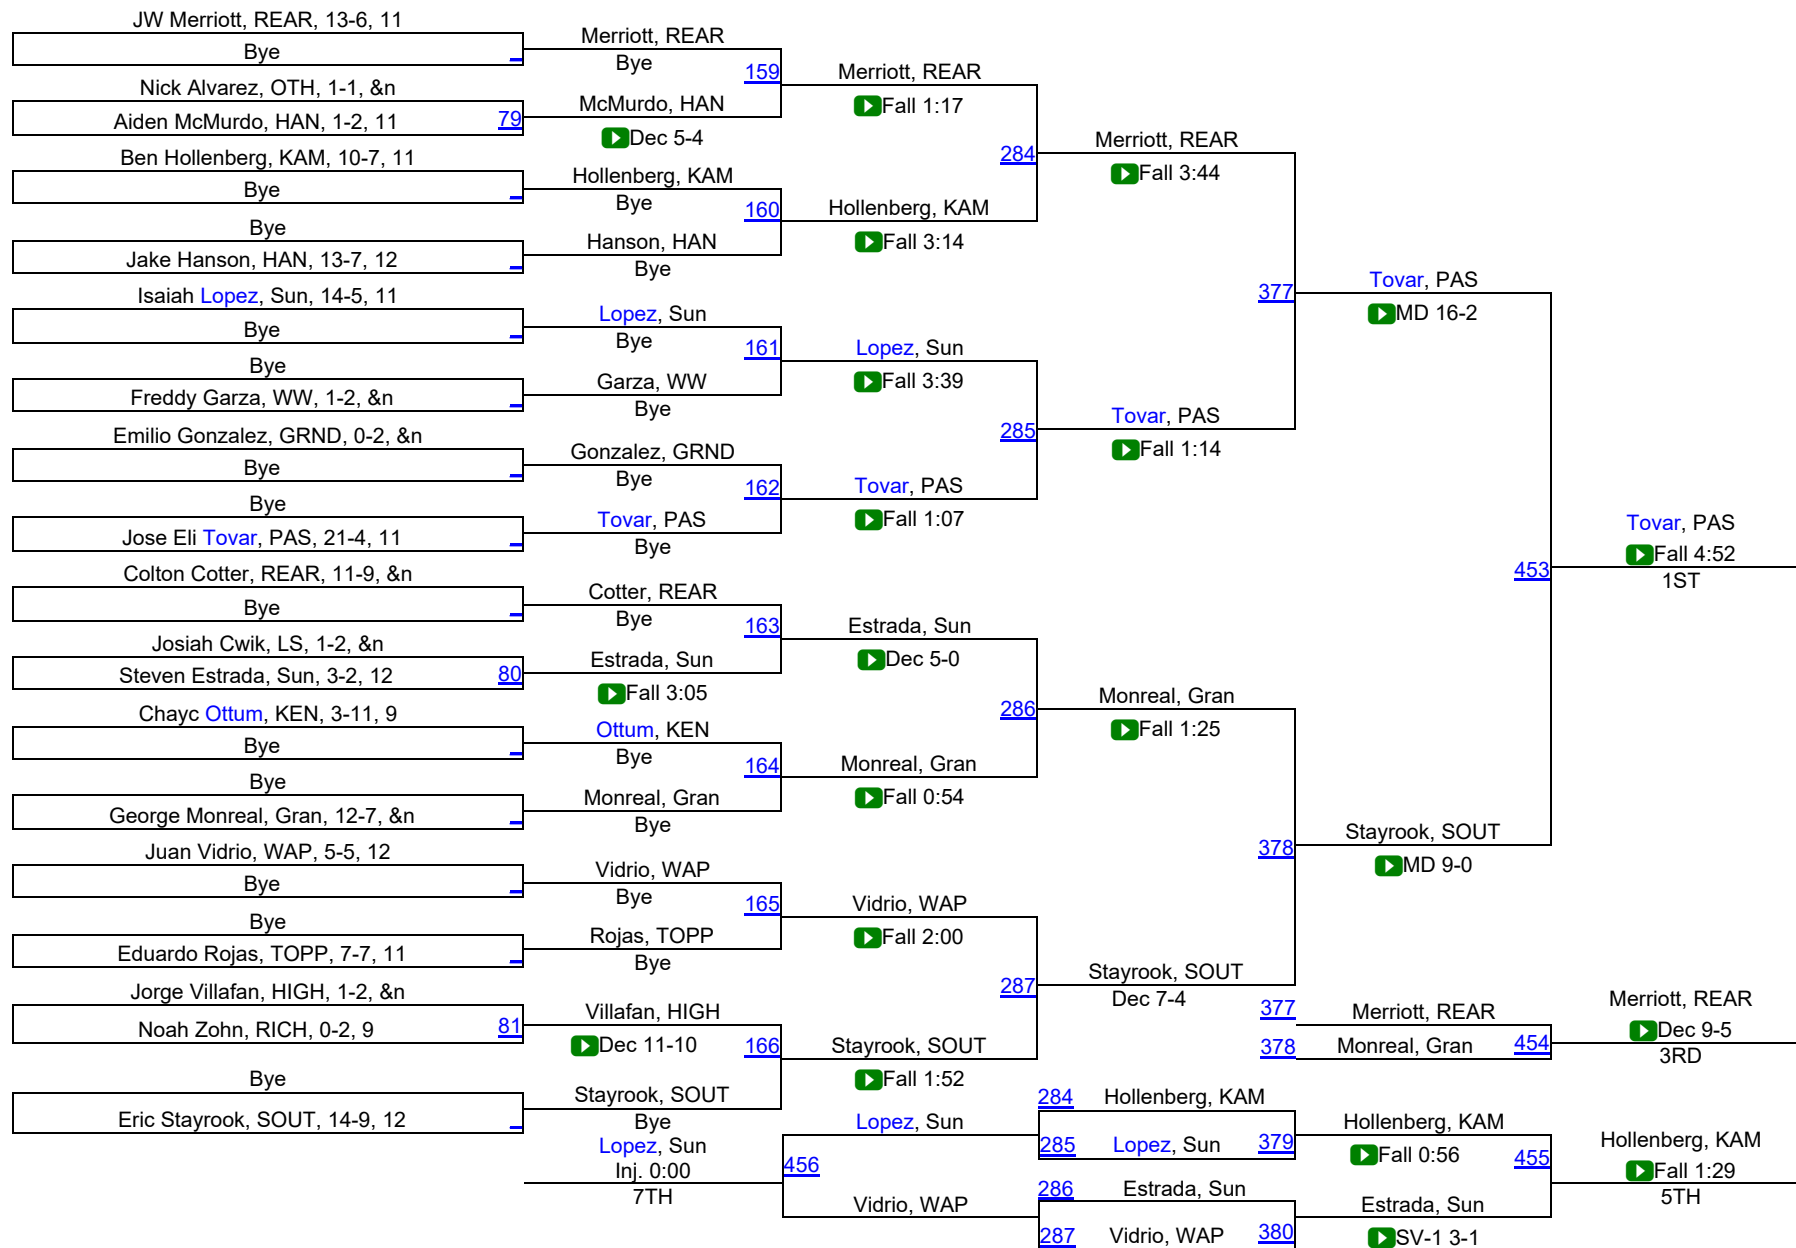

Boys Winter Cup

195