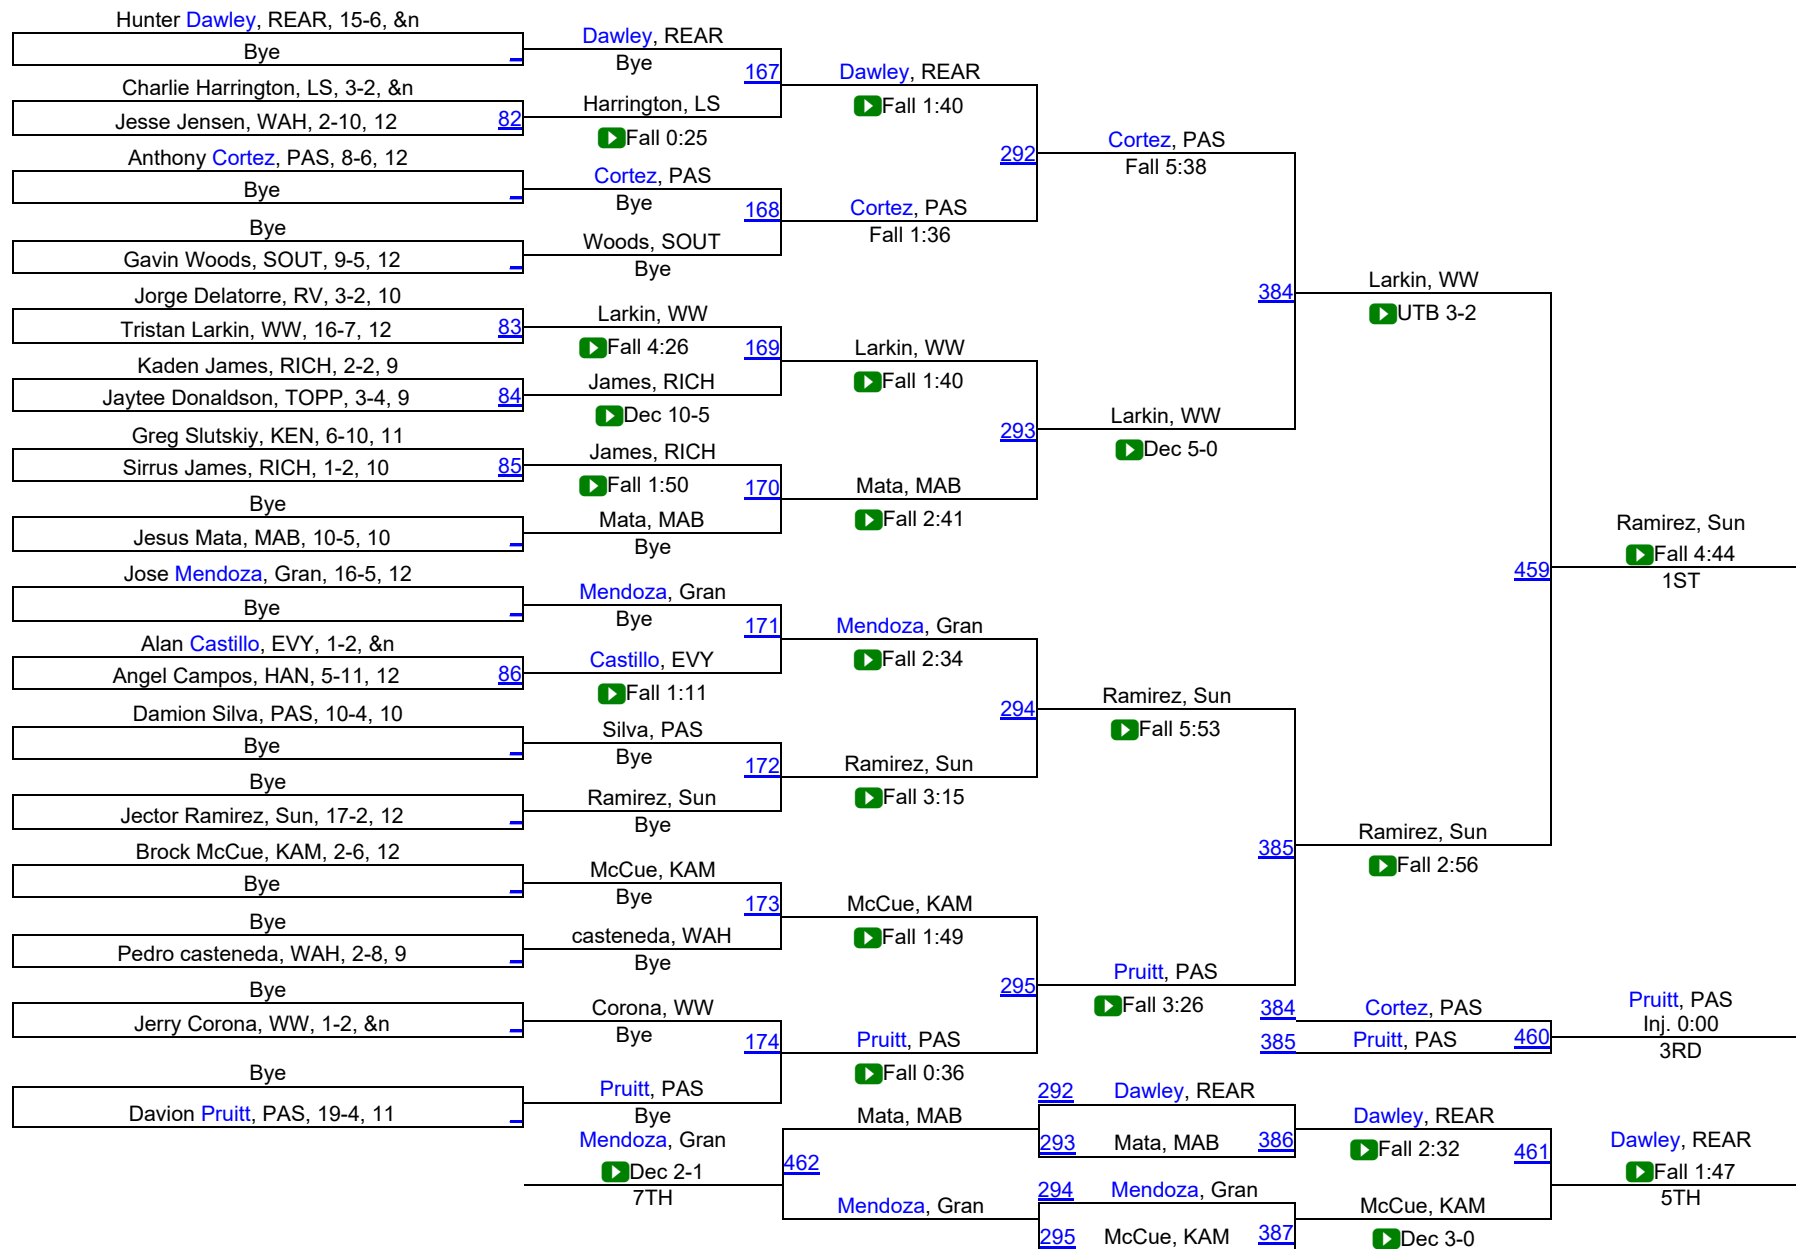

Boys Winter Cup

285