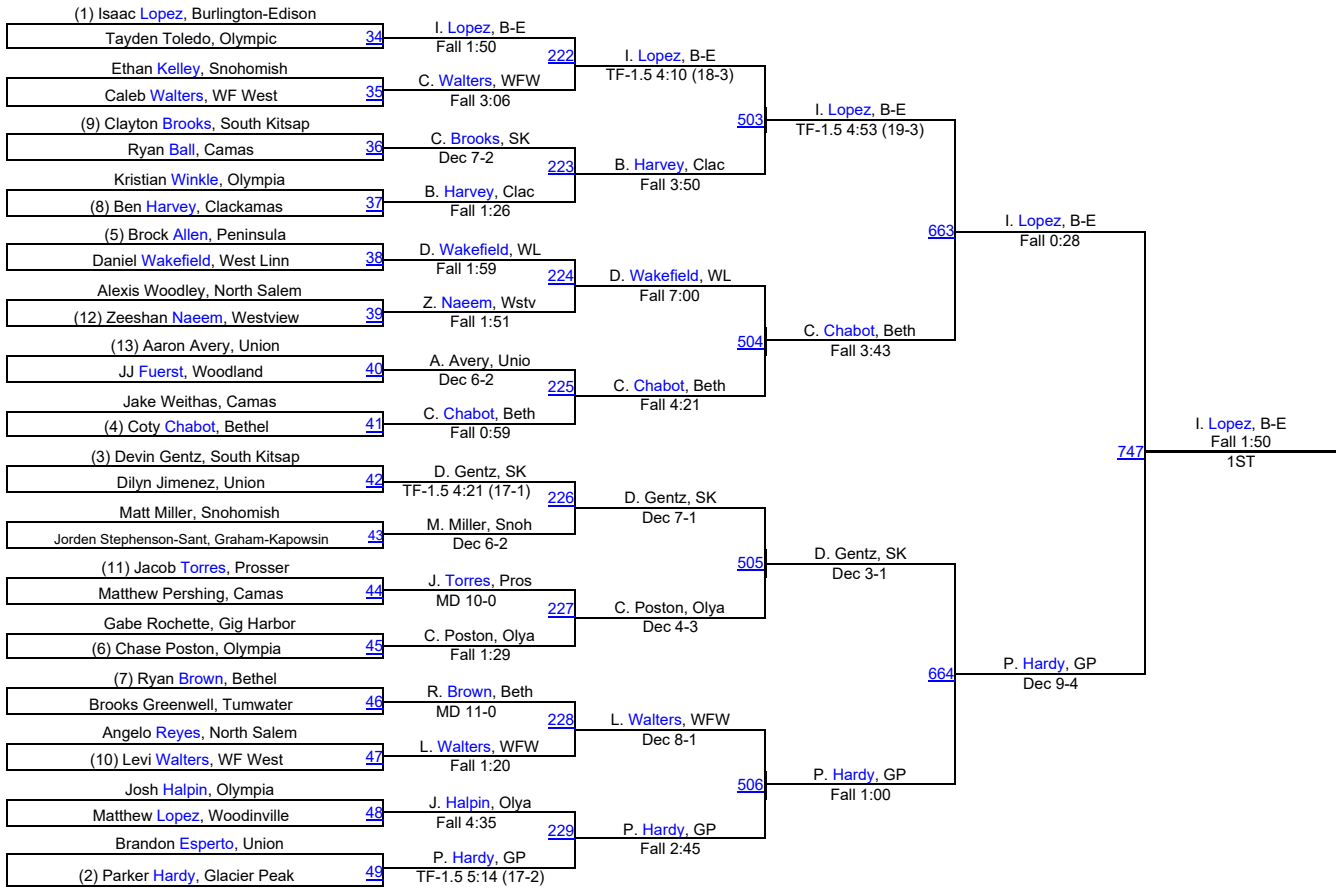

Pacific Coast Wrestling Championships

106

Pacific Coast Wrestling Championships

113

113

Pacific Coast Wrestling Championships

120

120

Pacific Coast Wrestling Championships

126

126

Pacific Coast Wrestling Championships

132

132

138

Pacific Coast Wrestling Championships

145

145

Pacific Coast Wrestling Championships

152

Pacific Coast Wrestling Championships

160

160

Pacific Coast Wrestling Championships