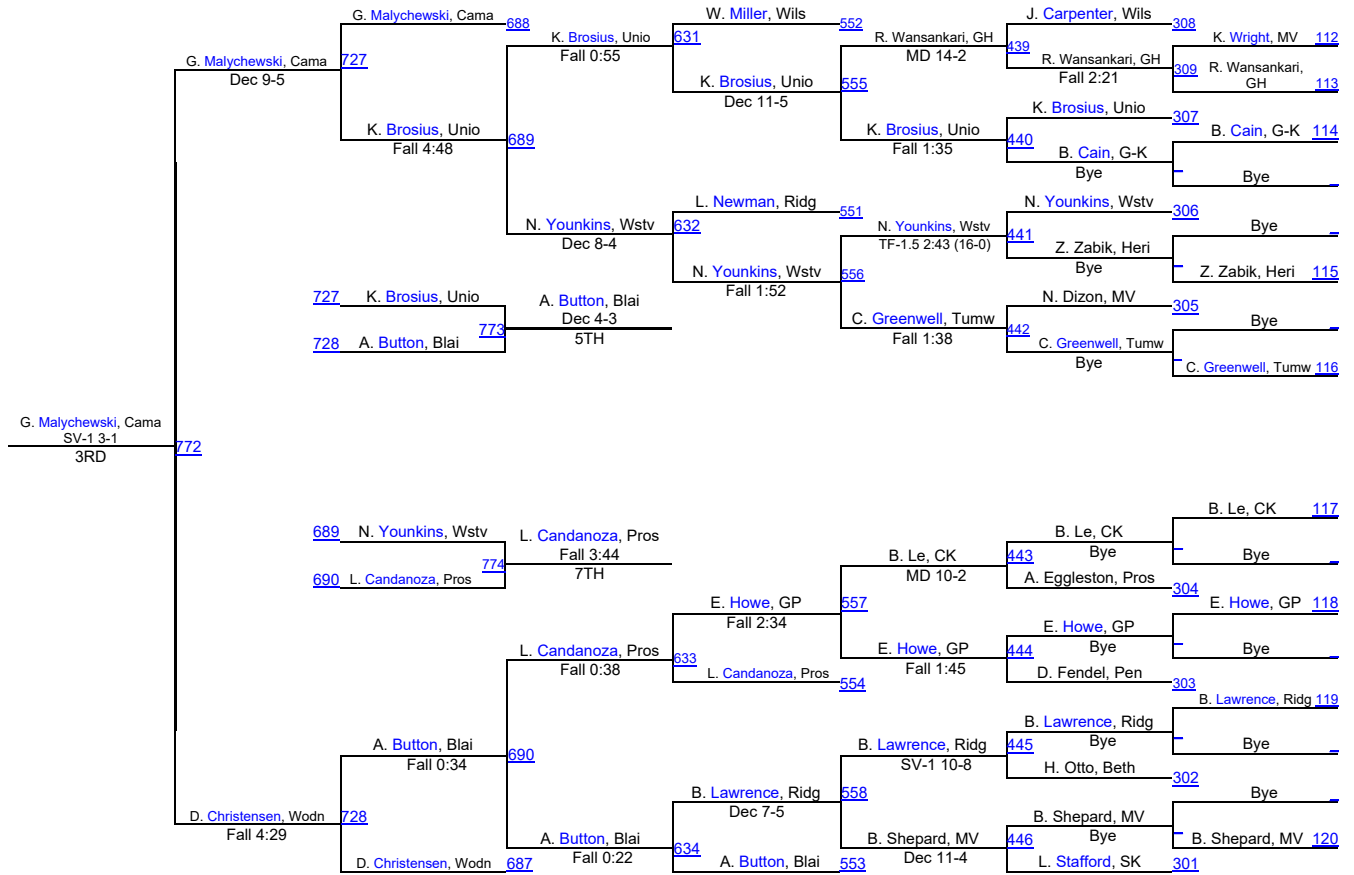

145

145

Pacific Coast Wrestling Championships

152

Pacific Coast Wrestling Championships

160

160

Pacific Coast Wrestling Championships