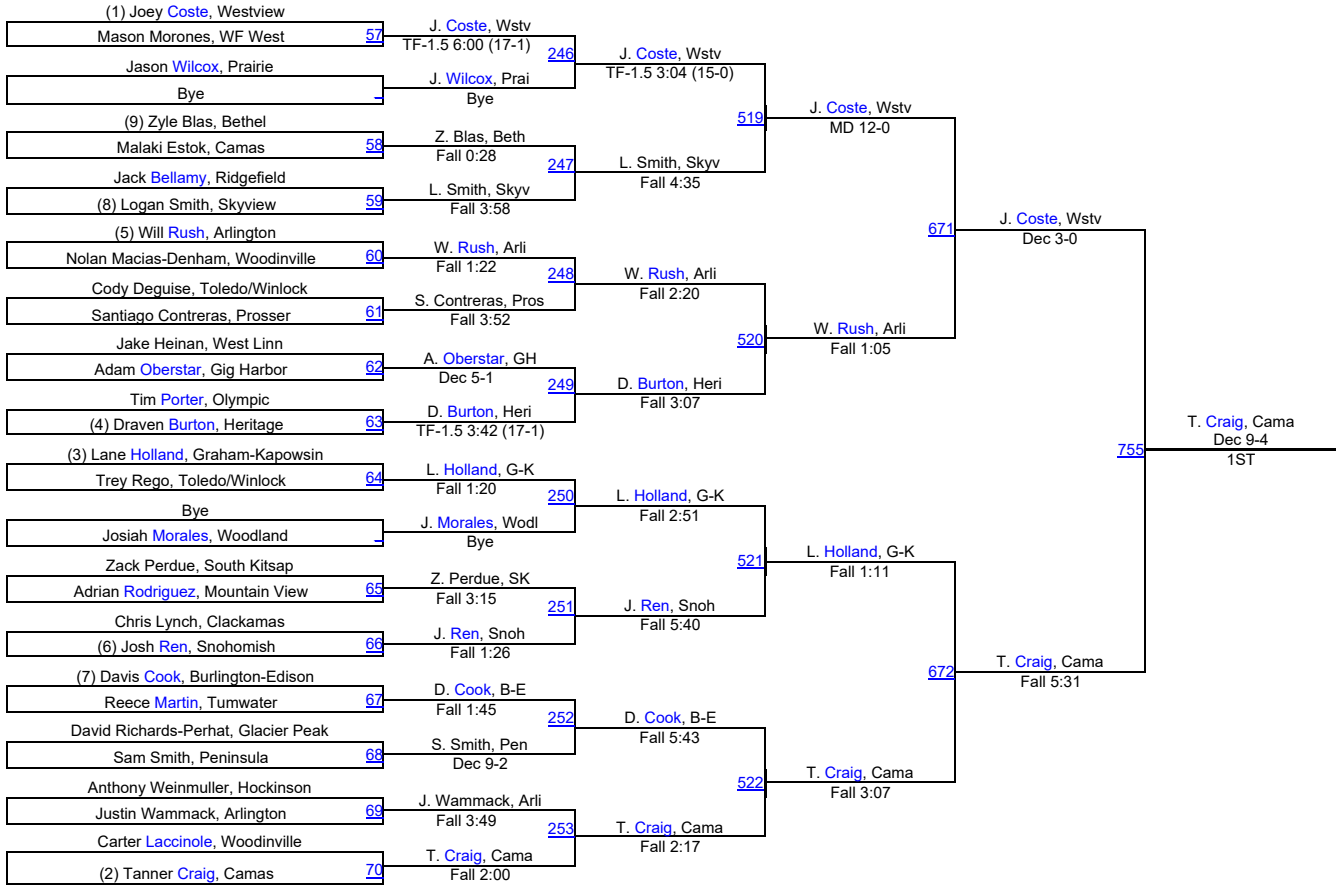

Pacific Coast Wrestling Championships

126

126

Pacific Coast Wrestling Championships

132

132

138

Pacific Coast Wrestling Championships