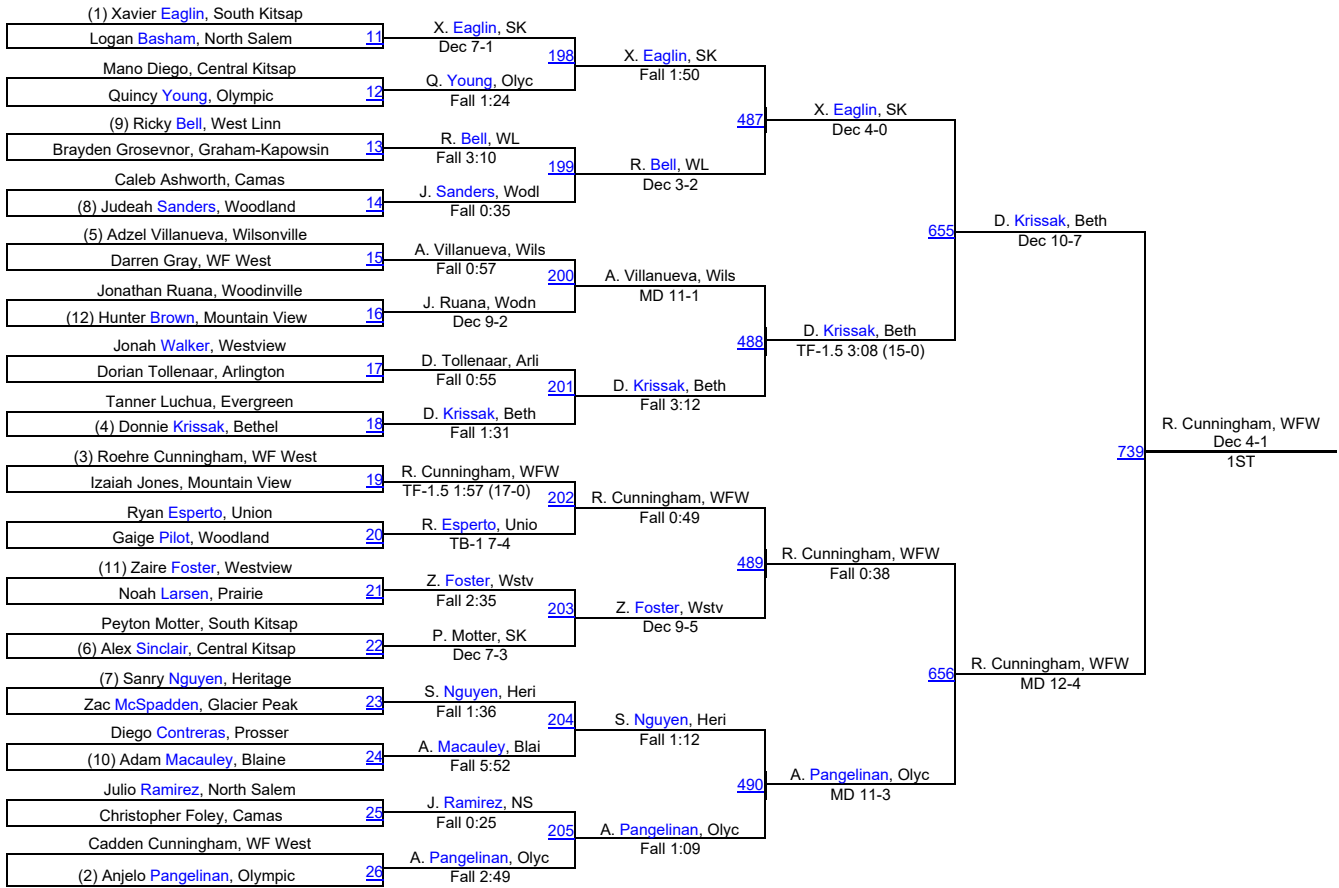

Pacific Coast Wrestling Championships

106

Pacific Coast Wrestling Championships

113

113

Pacific Coast Wrestling Championships

120

120

Pacific Coast Wrestling Championships

126

126

Pacific Coast Wrestling Championships

132

132

138

Pacific Coast Wrestling Championships