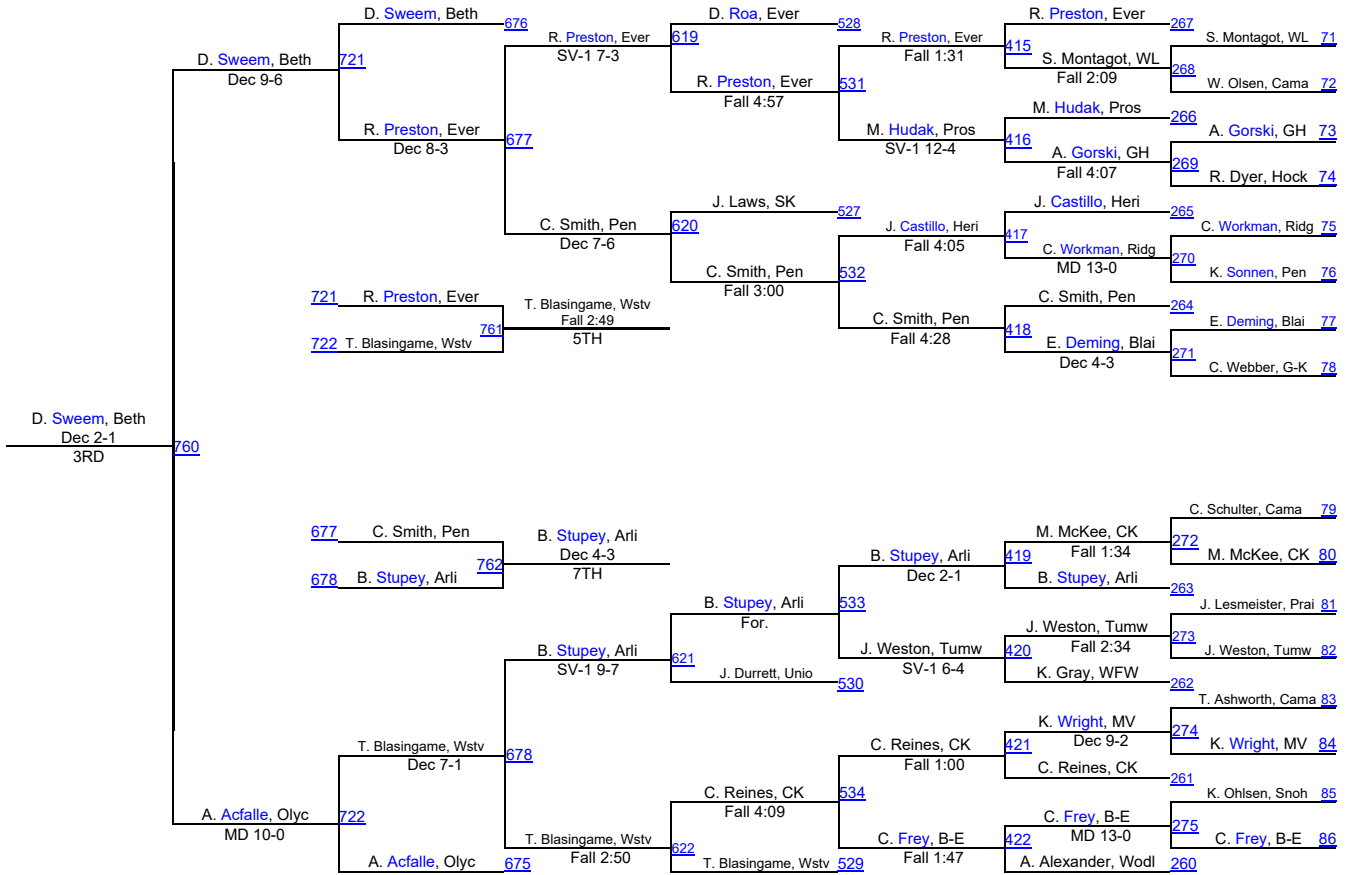

Pacific Coast Wrestling Championships

106

Pacific Coast Wrestling Championships

113

113

Pacific Coast Wrestling Championships

120

120

Pacific Coast Wrestling Championships

126

126

Pacific Coast Wrestling Championships

132

132

138

Pacific Coast Wrestling Championships