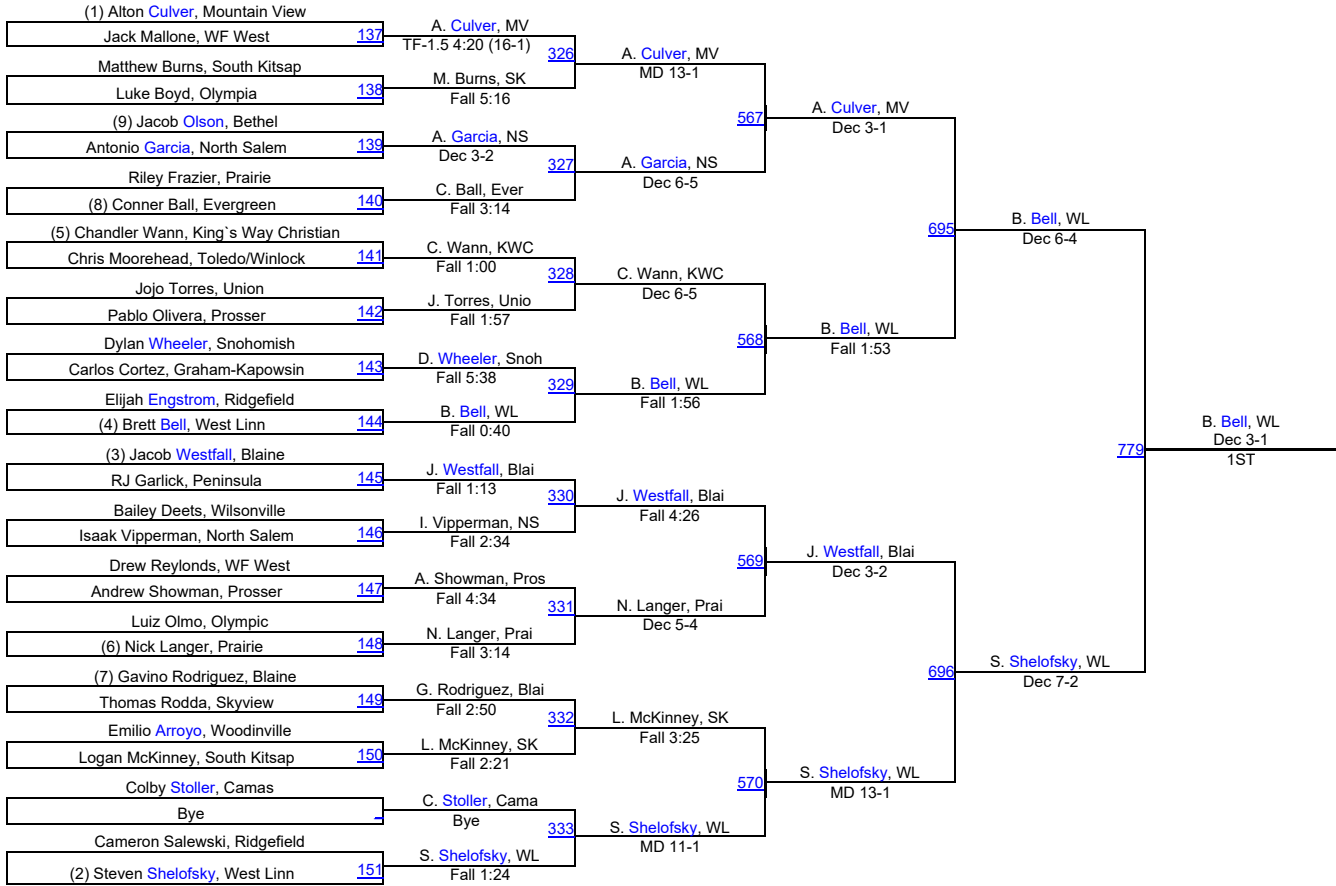

Pacific Coast Wrestling Championships

182