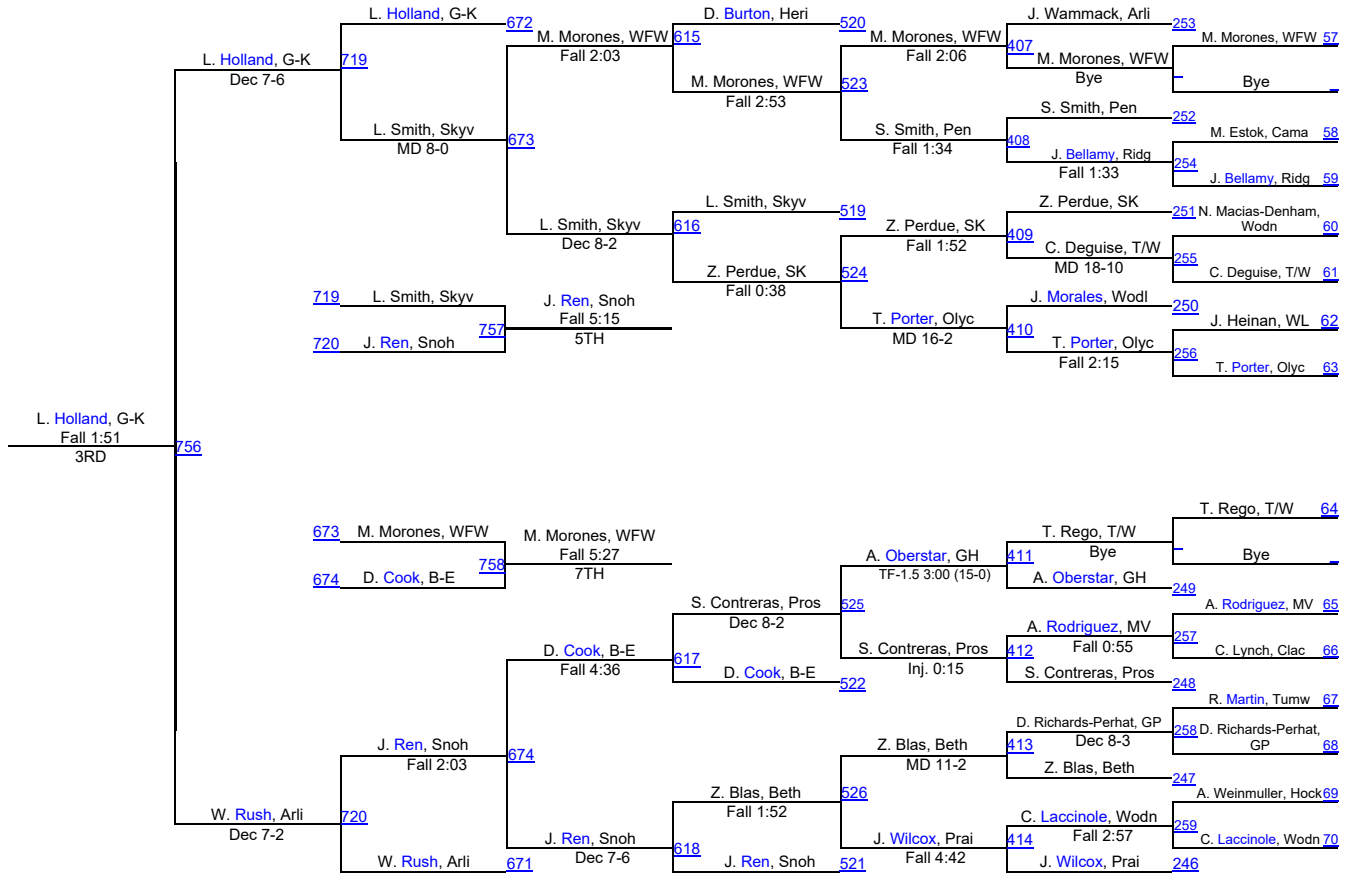

Pacific Coast Wrestling Championships

106

Pacific Coast Wrestling Championships

113

113

Pacific Coast Wrestling Championships

120

120

Pacific Coast Wrestling Championships

126

126

Pacific Coast Wrestling Championships

132

132

138

Pacific Coast Wrestling Championships