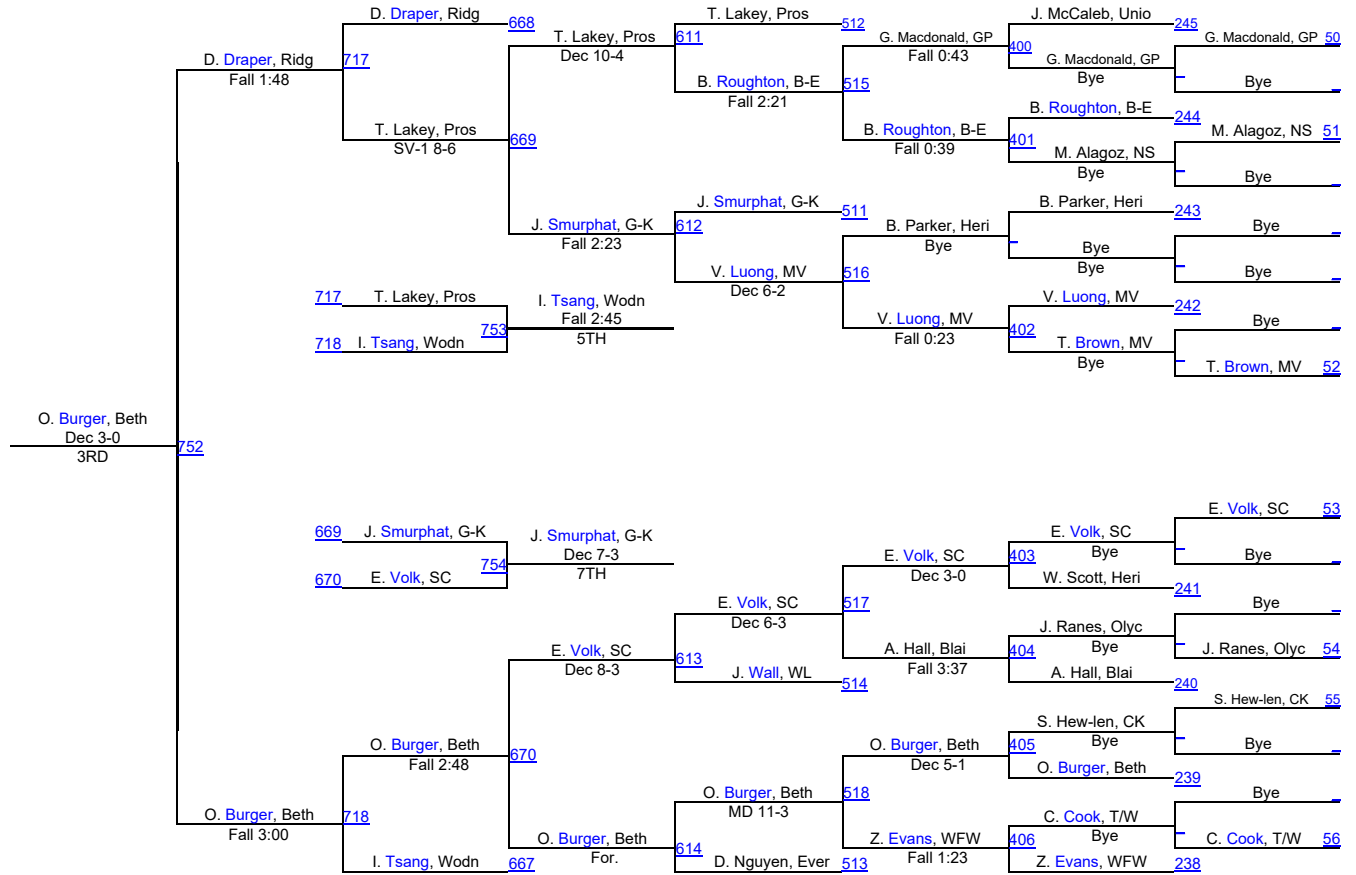

Pacific Coast Wrestling Championships

106

Pacific Coast Wrestling Championships

113

113

Pacific Coast Wrestling Championships

120

120

Pacific Coast Wrestling Championships

126

126

Pacific Coast Wrestling Championships

132

132

138

Pacific Coast Wrestling Championships