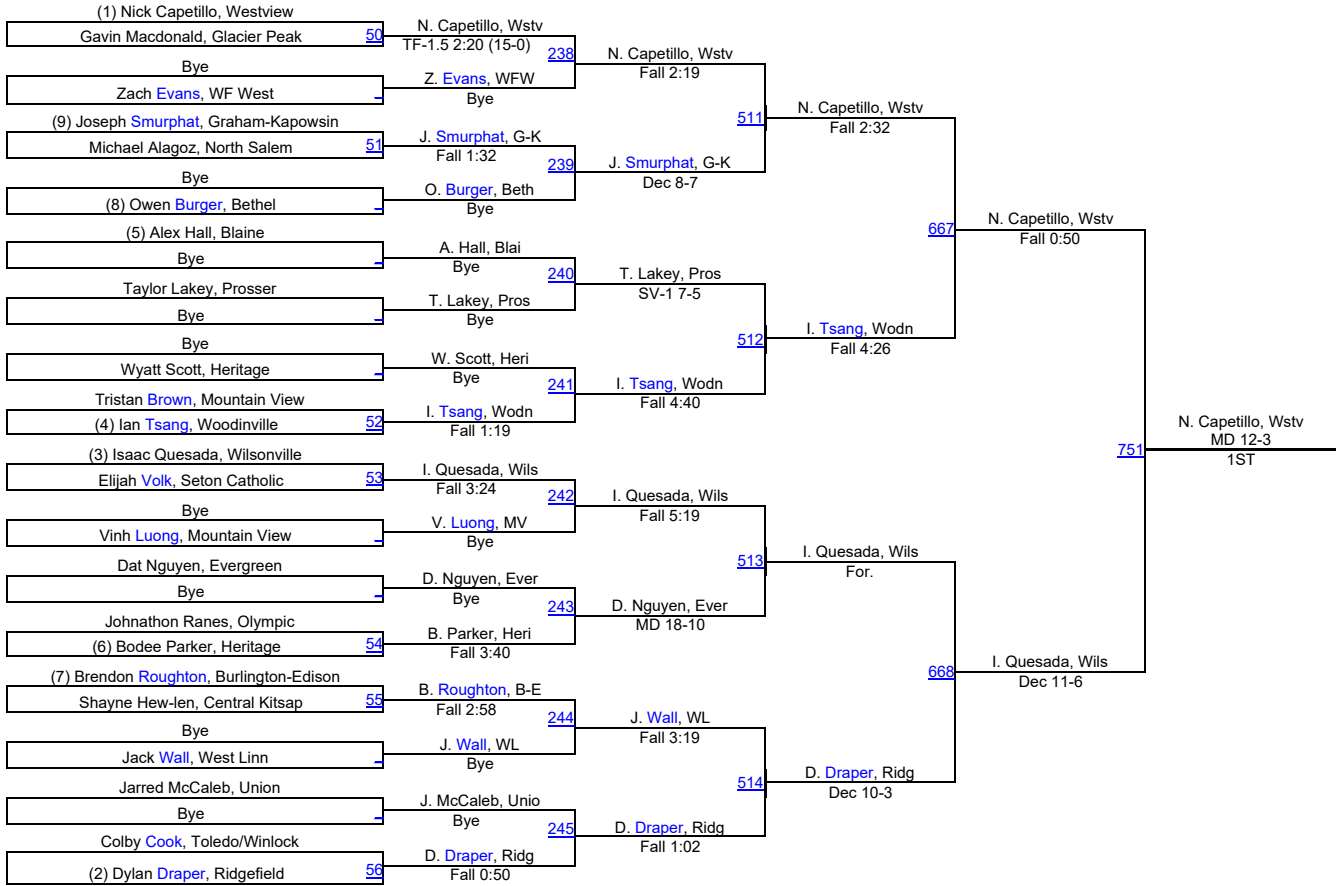

Pacific Coast Wrestling Championships

106

Pacific Coast Wrestling Championships

113

113

Pacific Coast Wrestling Championships

120

120

Pacific Coast Wrestling Championships

126

126

Pacific Coast Wrestling Championships

132

132

138

Pacific Coast Wrestling Championships