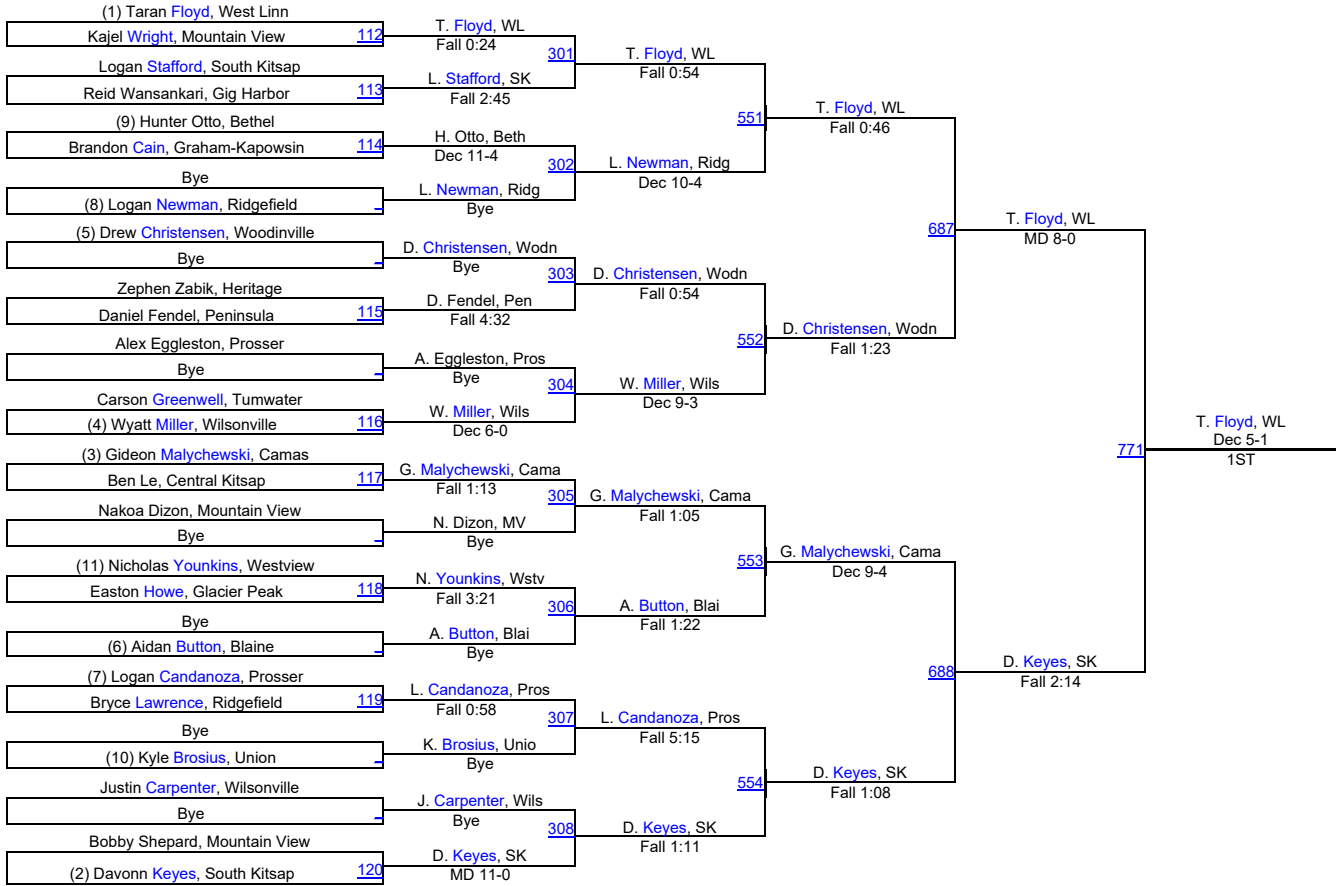

145

145

Pacific Coast Wrestling Championships

152

Pacific Coast Wrestling Championships

160

160

Pacific Coast Wrestling Championships