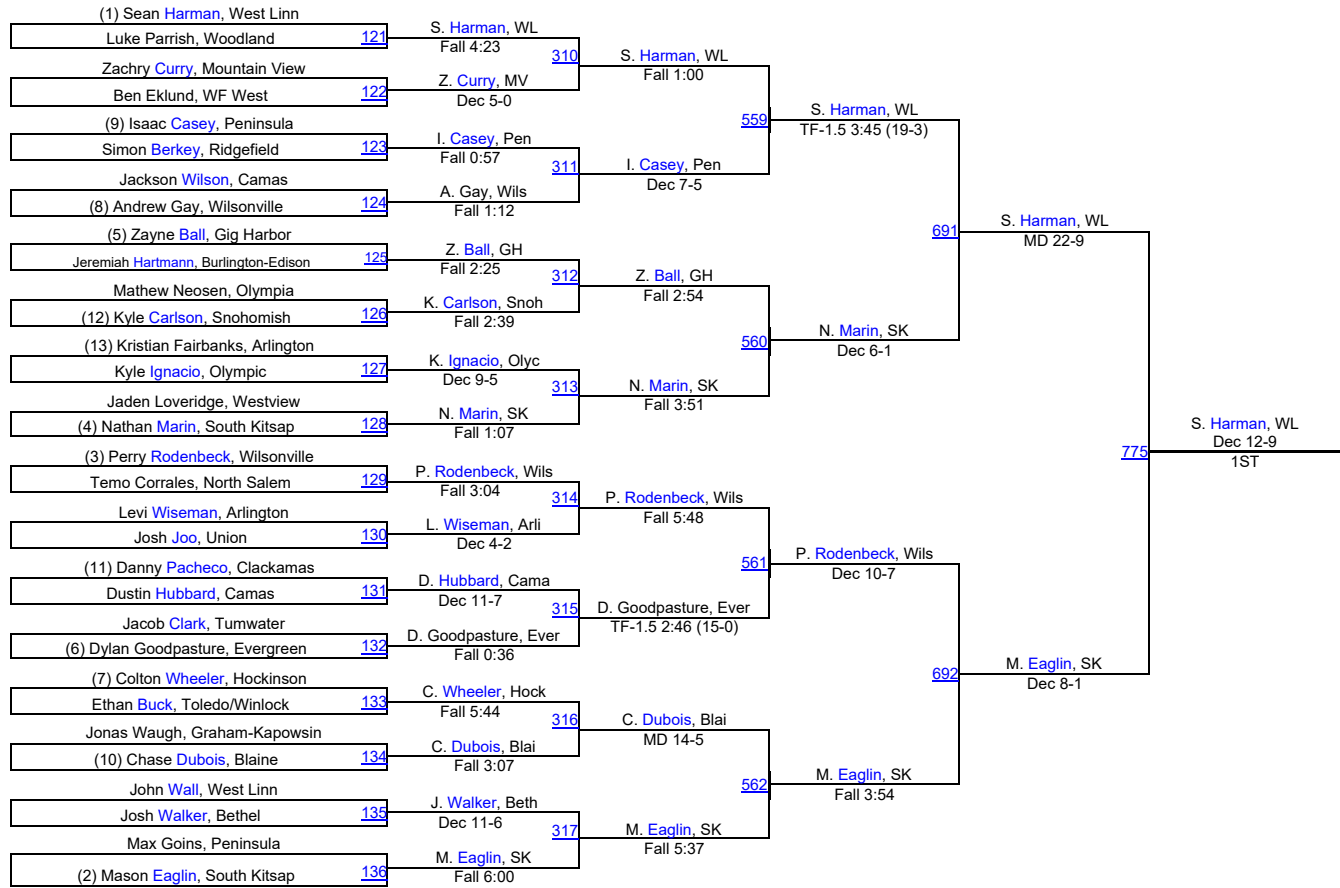

Pacific Coast Wrestling Championships

170