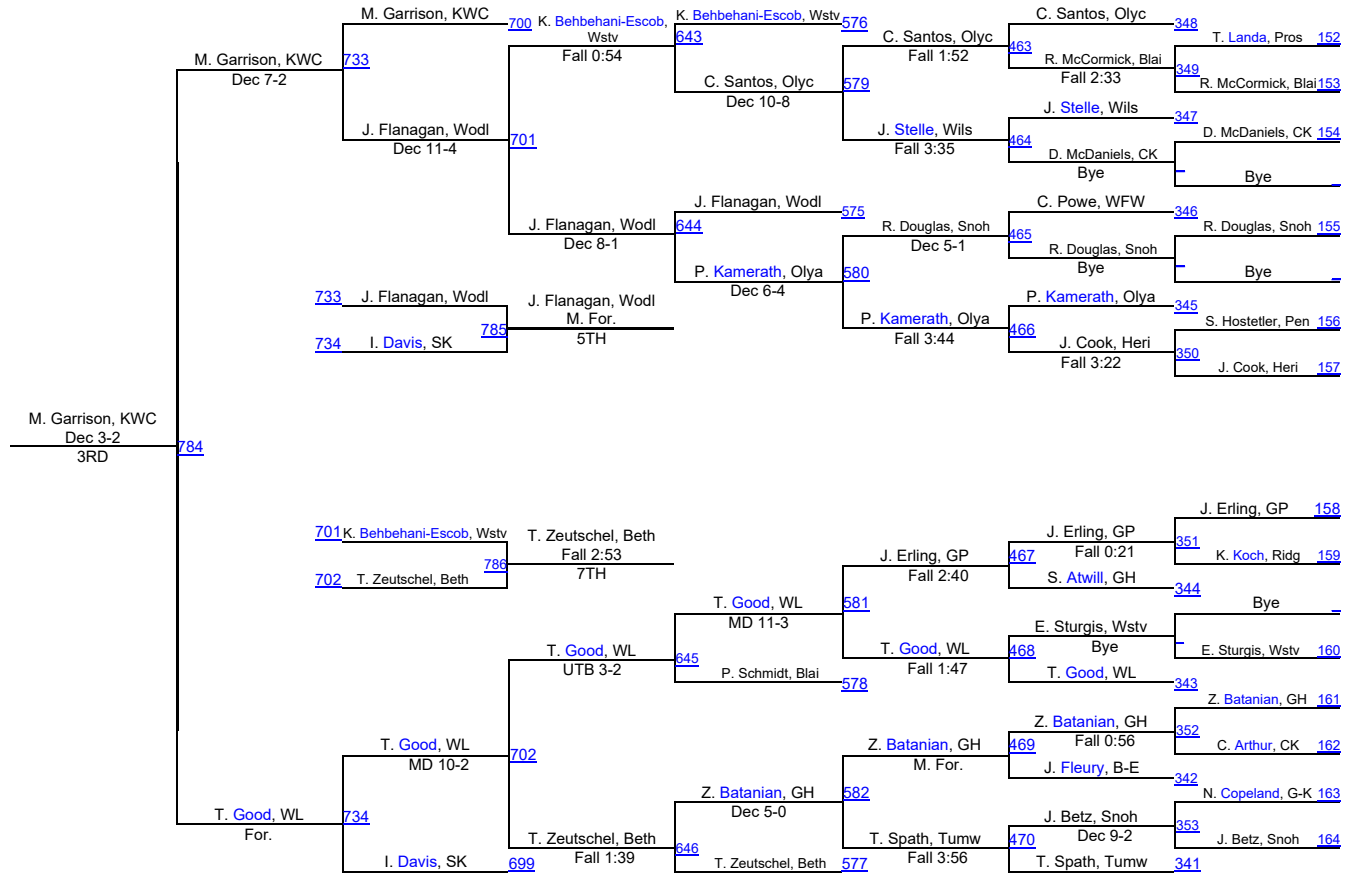

170

Pacific Coast Wrestling Championships

182

Pacific Coast Wrestling Championships

195

195

Pacific Coast Wrestling Championships

220