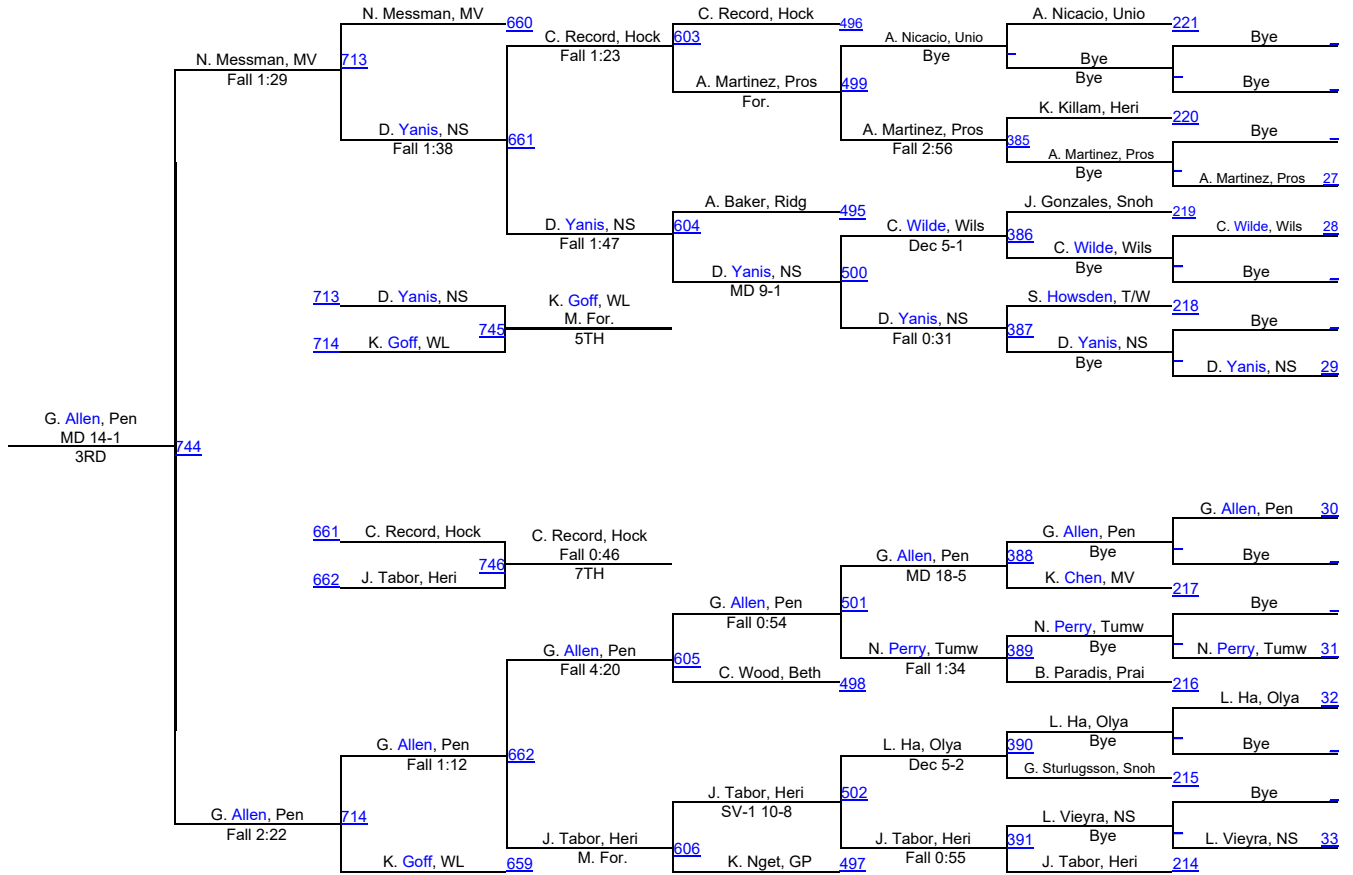

Pacific Coast Wrestling Championships

106

Pacific Coast Wrestling Championships

113

113

Pacific Coast Wrestling Championships

120

120

Pacific Coast Wrestling Championships

126

126

Pacific Coast Wrestling Championships

132

132

138

Pacific Coast Wrestling Championships

145

145

Pacific Coast Wrestling Championships

152

Pacific Coast Wrestling Championships

160

160

Pacific Coast Wrestling Championships