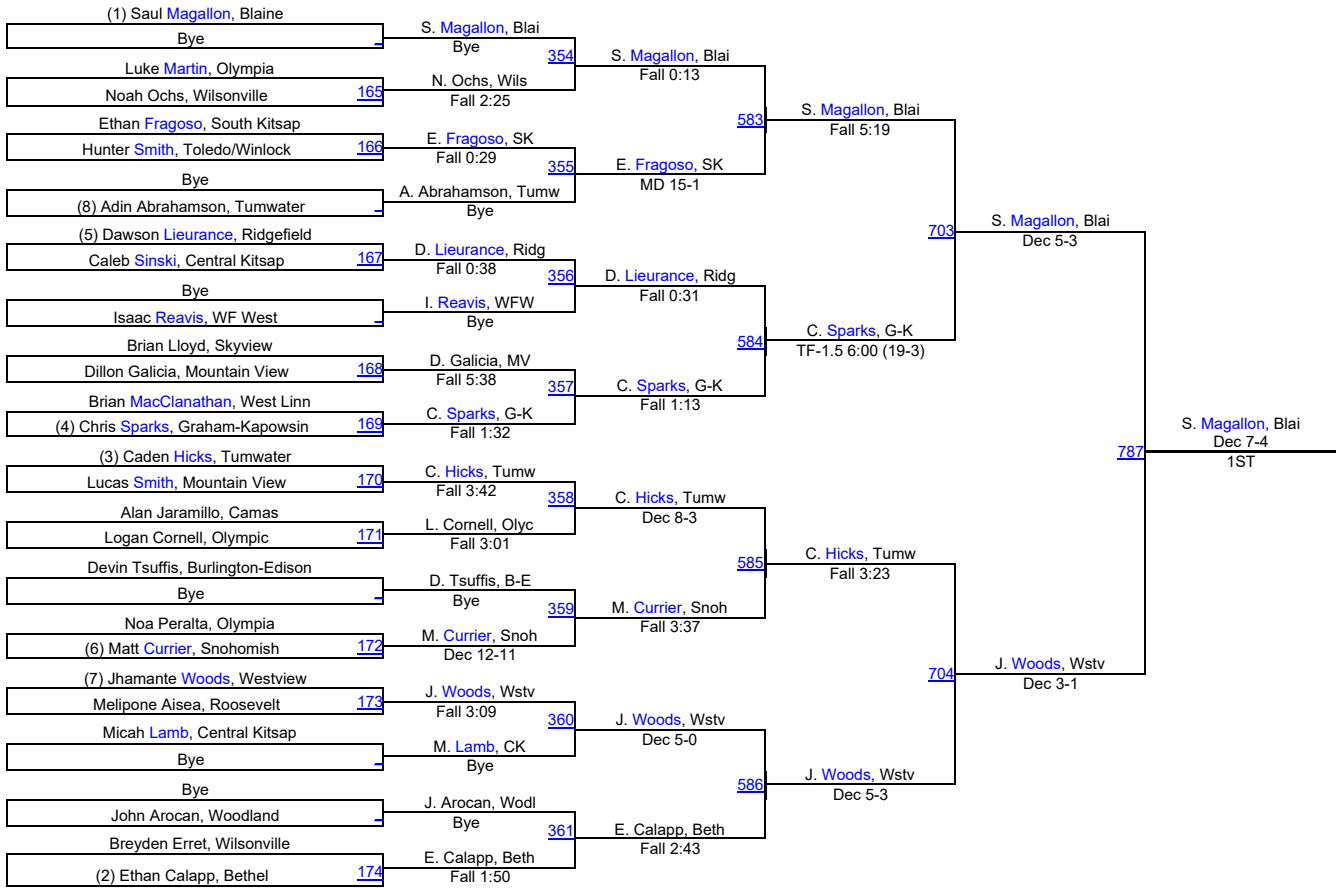

170

Pacific Coast Wrestling Championships

182

Pacific Coast Wrestling Championships

195

195

Pacific Coast Wrestling Championships

220