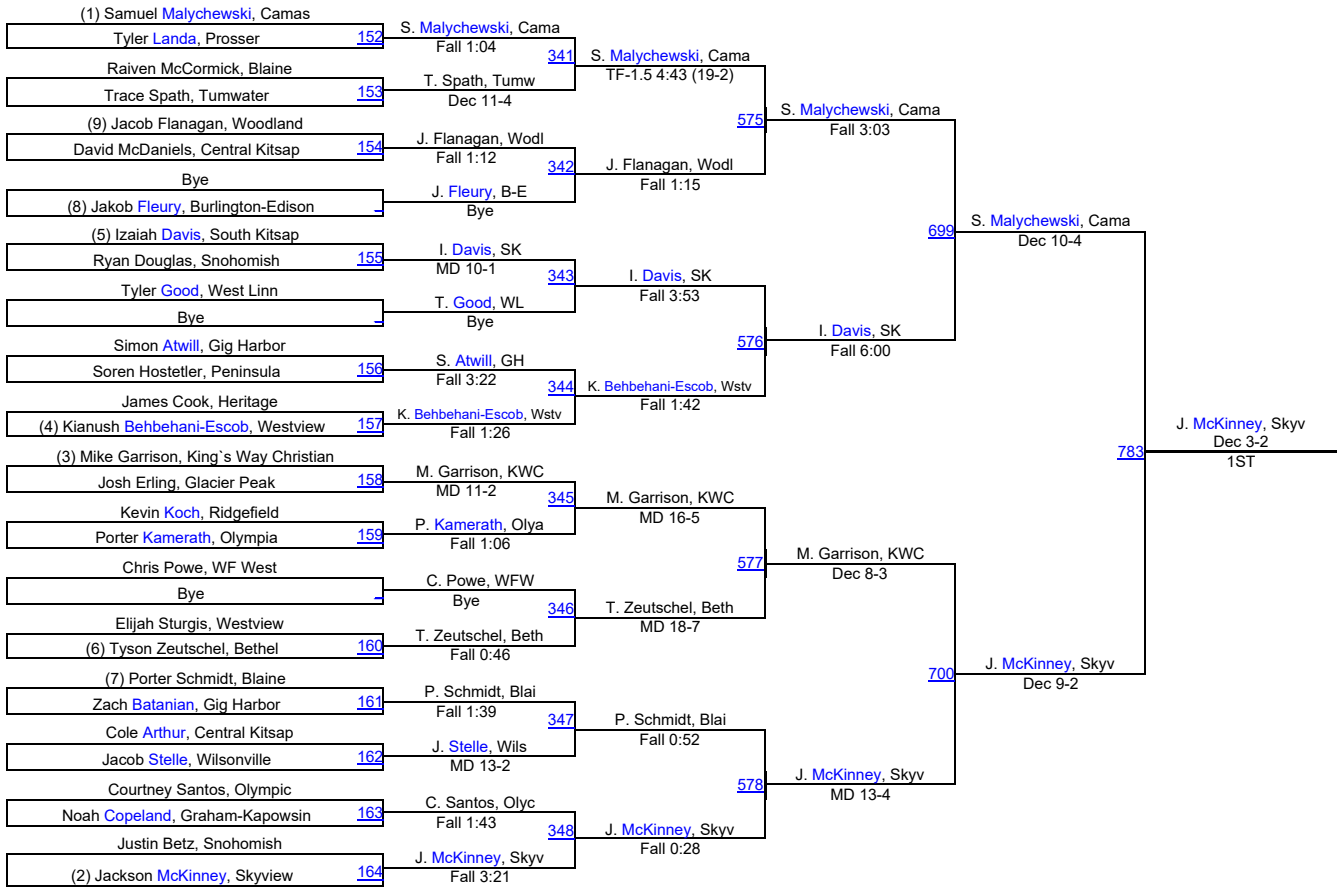

170

Pacific Coast Wrestling Championships

182

Pacific Coast Wrestling Championships

195

195

Pacific Coast Wrestling Championships

220