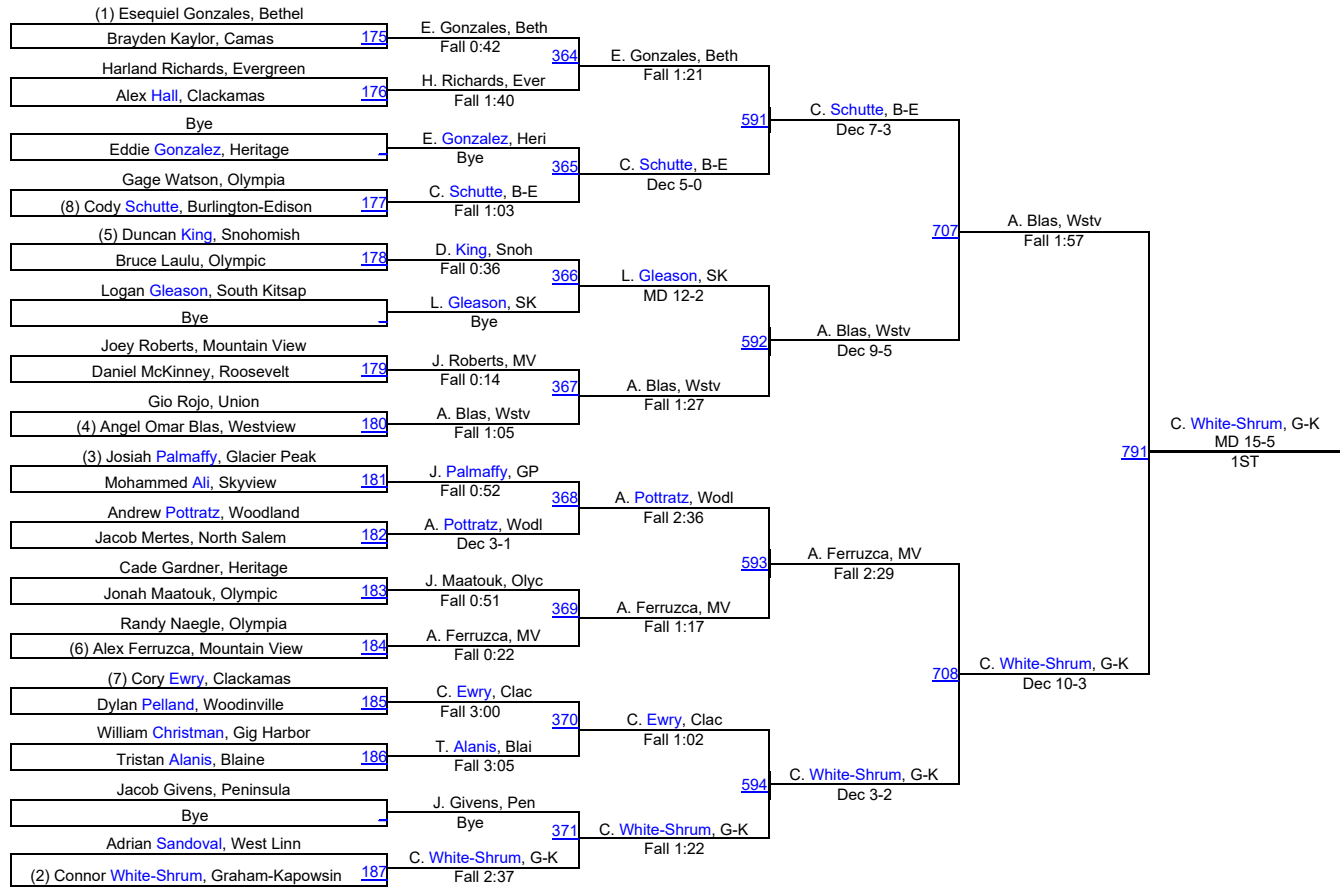

Pacific Coast Wrestling Championships

285