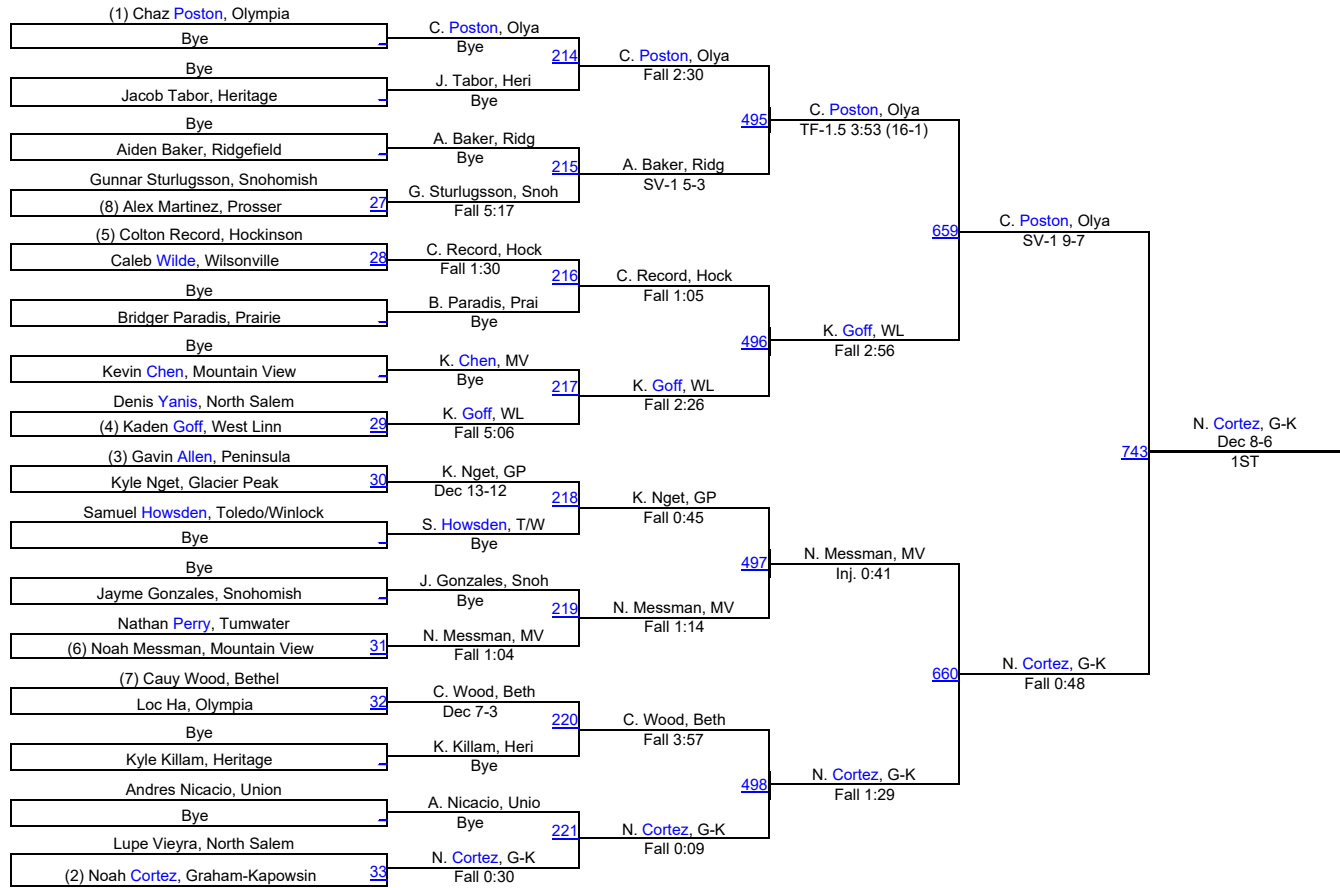

Pacific Coast Wrestling Championships

106

Pacific Coast Wrestling Championships

113

113

Pacific Coast Wrestling Championships

120

120

Pacific Coast Wrestling Championships

126

126

Pacific Coast Wrestling Championships

132

132

138

Pacific Coast Wrestling Championships