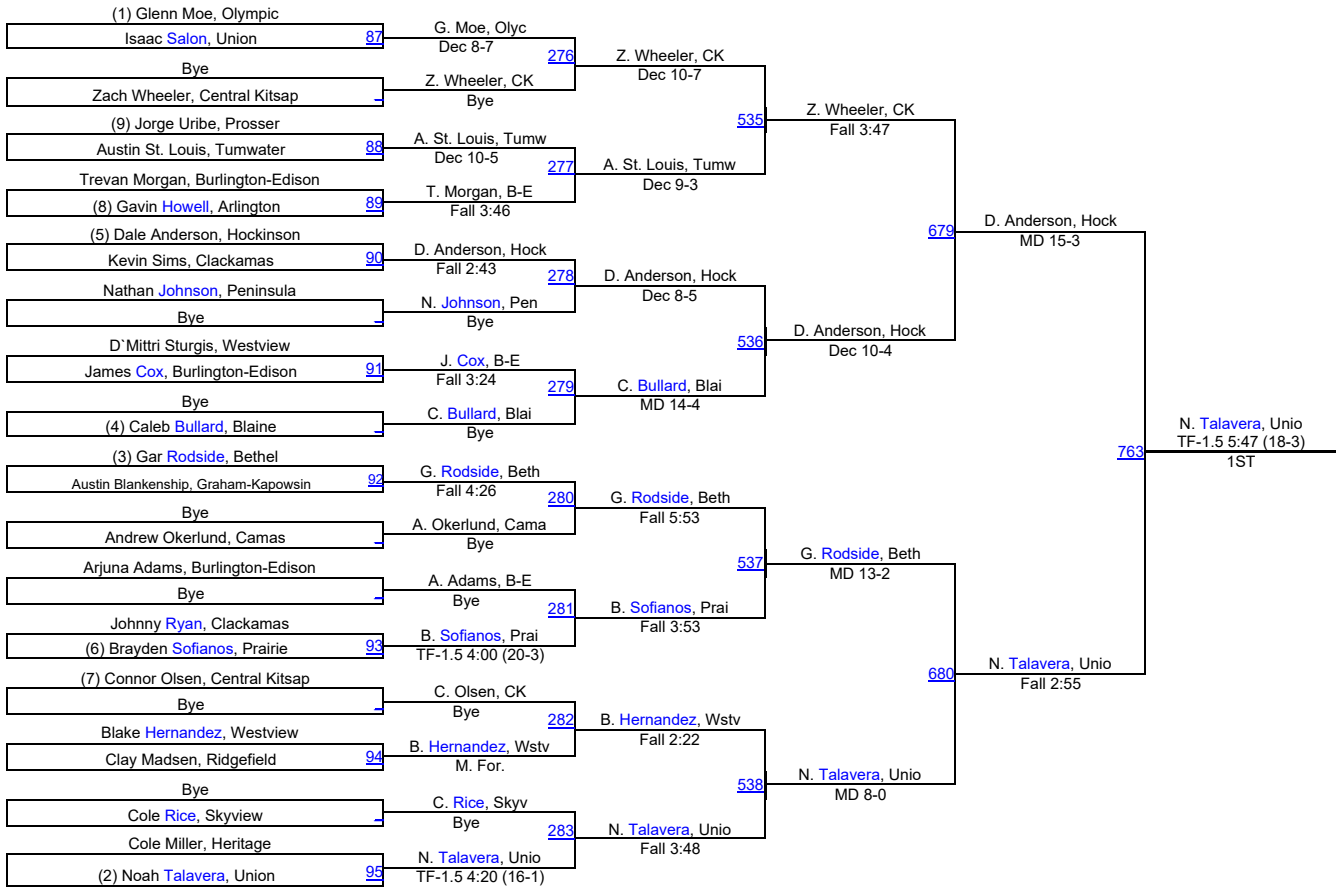

Pacific Coast Wrestling Championships

145