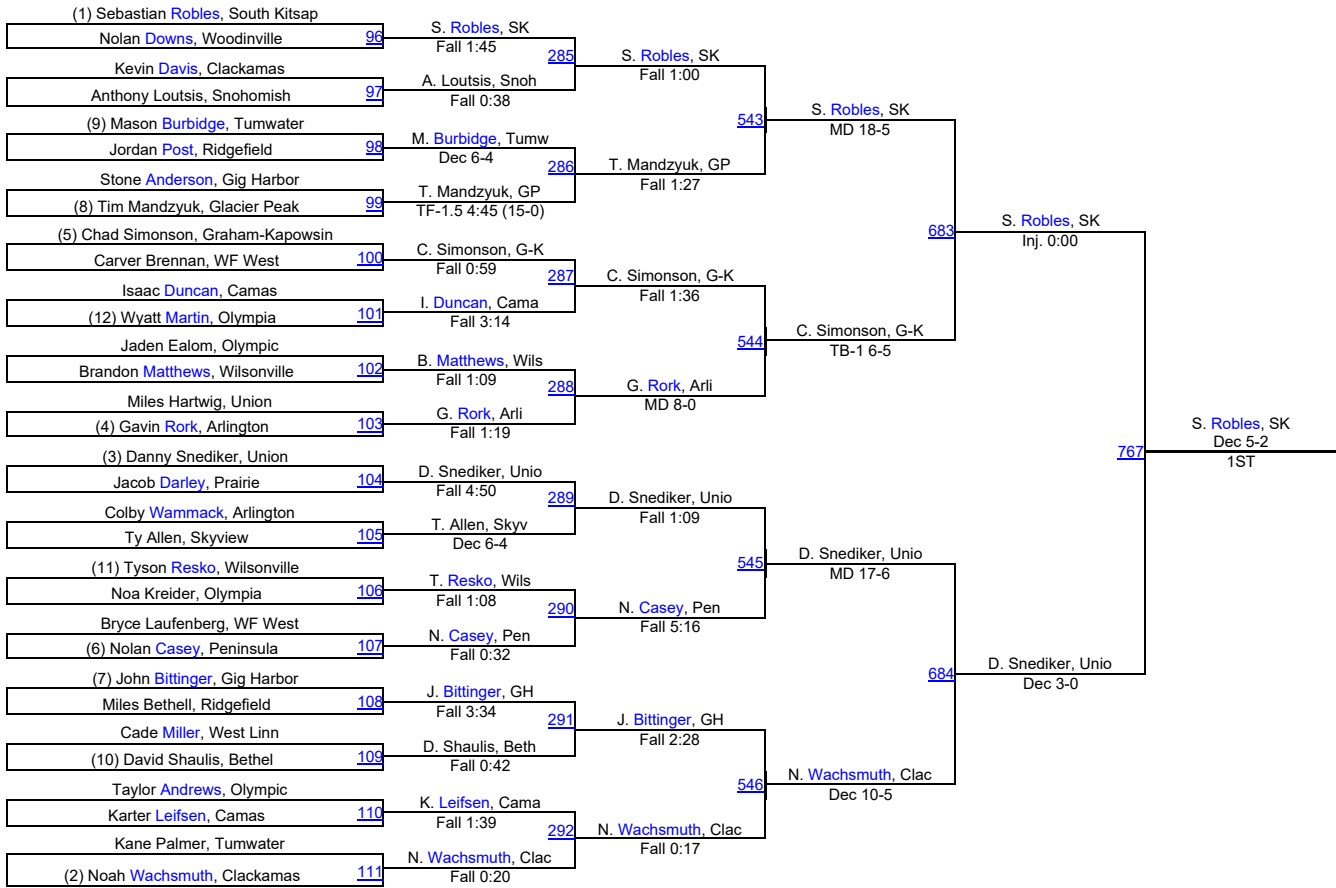

145

145

Pacific Coast Wrestling Championships

152

Pacific Coast Wrestling Championships

160

160

Pacific Coast Wrestling Championships