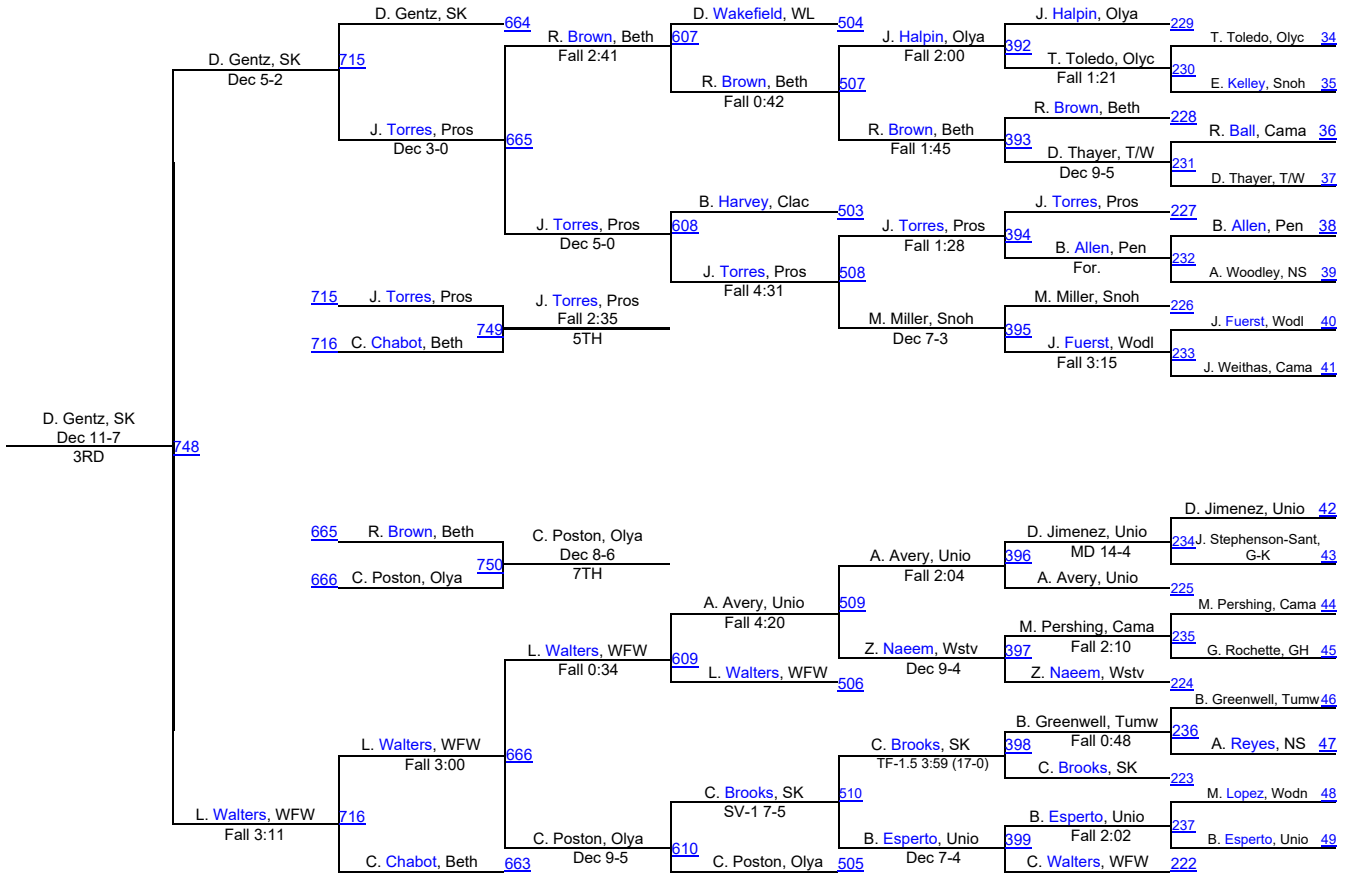

Pacific Coast Wrestling Championships

106

Pacific Coast Wrestling Championships

113

113

Pacific Coast Wrestling Championships

120

120

Pacific Coast Wrestling Championships

126

126

Pacific Coast Wrestling Championships

132

132

138

Pacific Coast Wrestling Championships