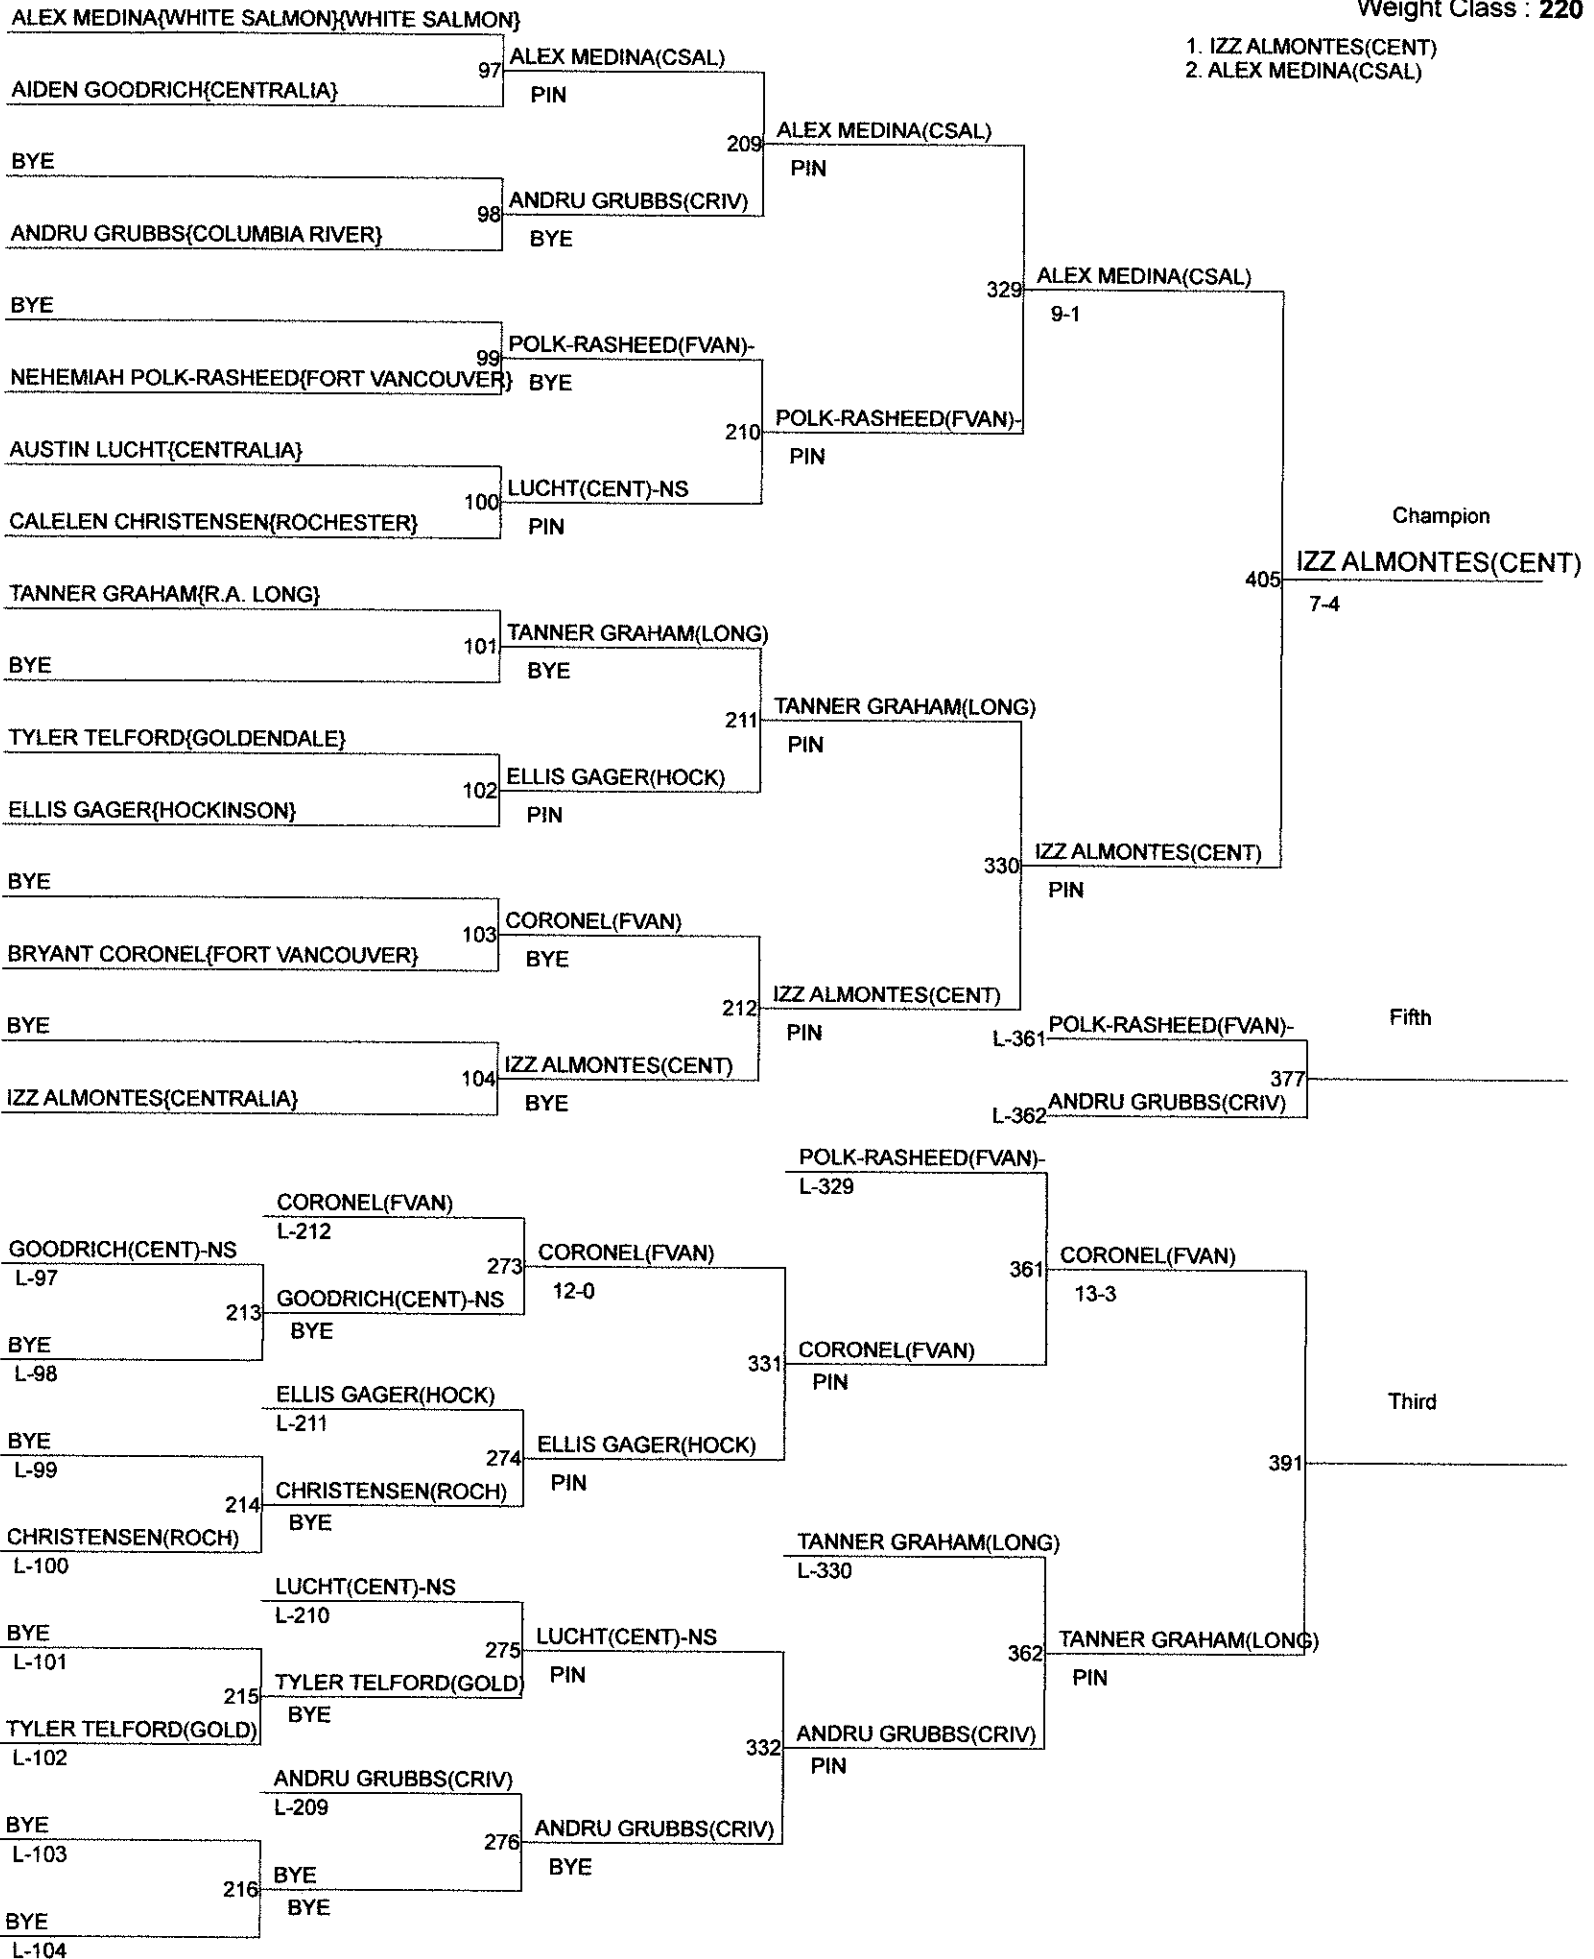

WASHOUGAL RIVER WRESTLING INVITATIONAL

Weight Class : 220

1. IZZ ALMONTES(CENT)
2. ALEX MEDINA(CSAL)