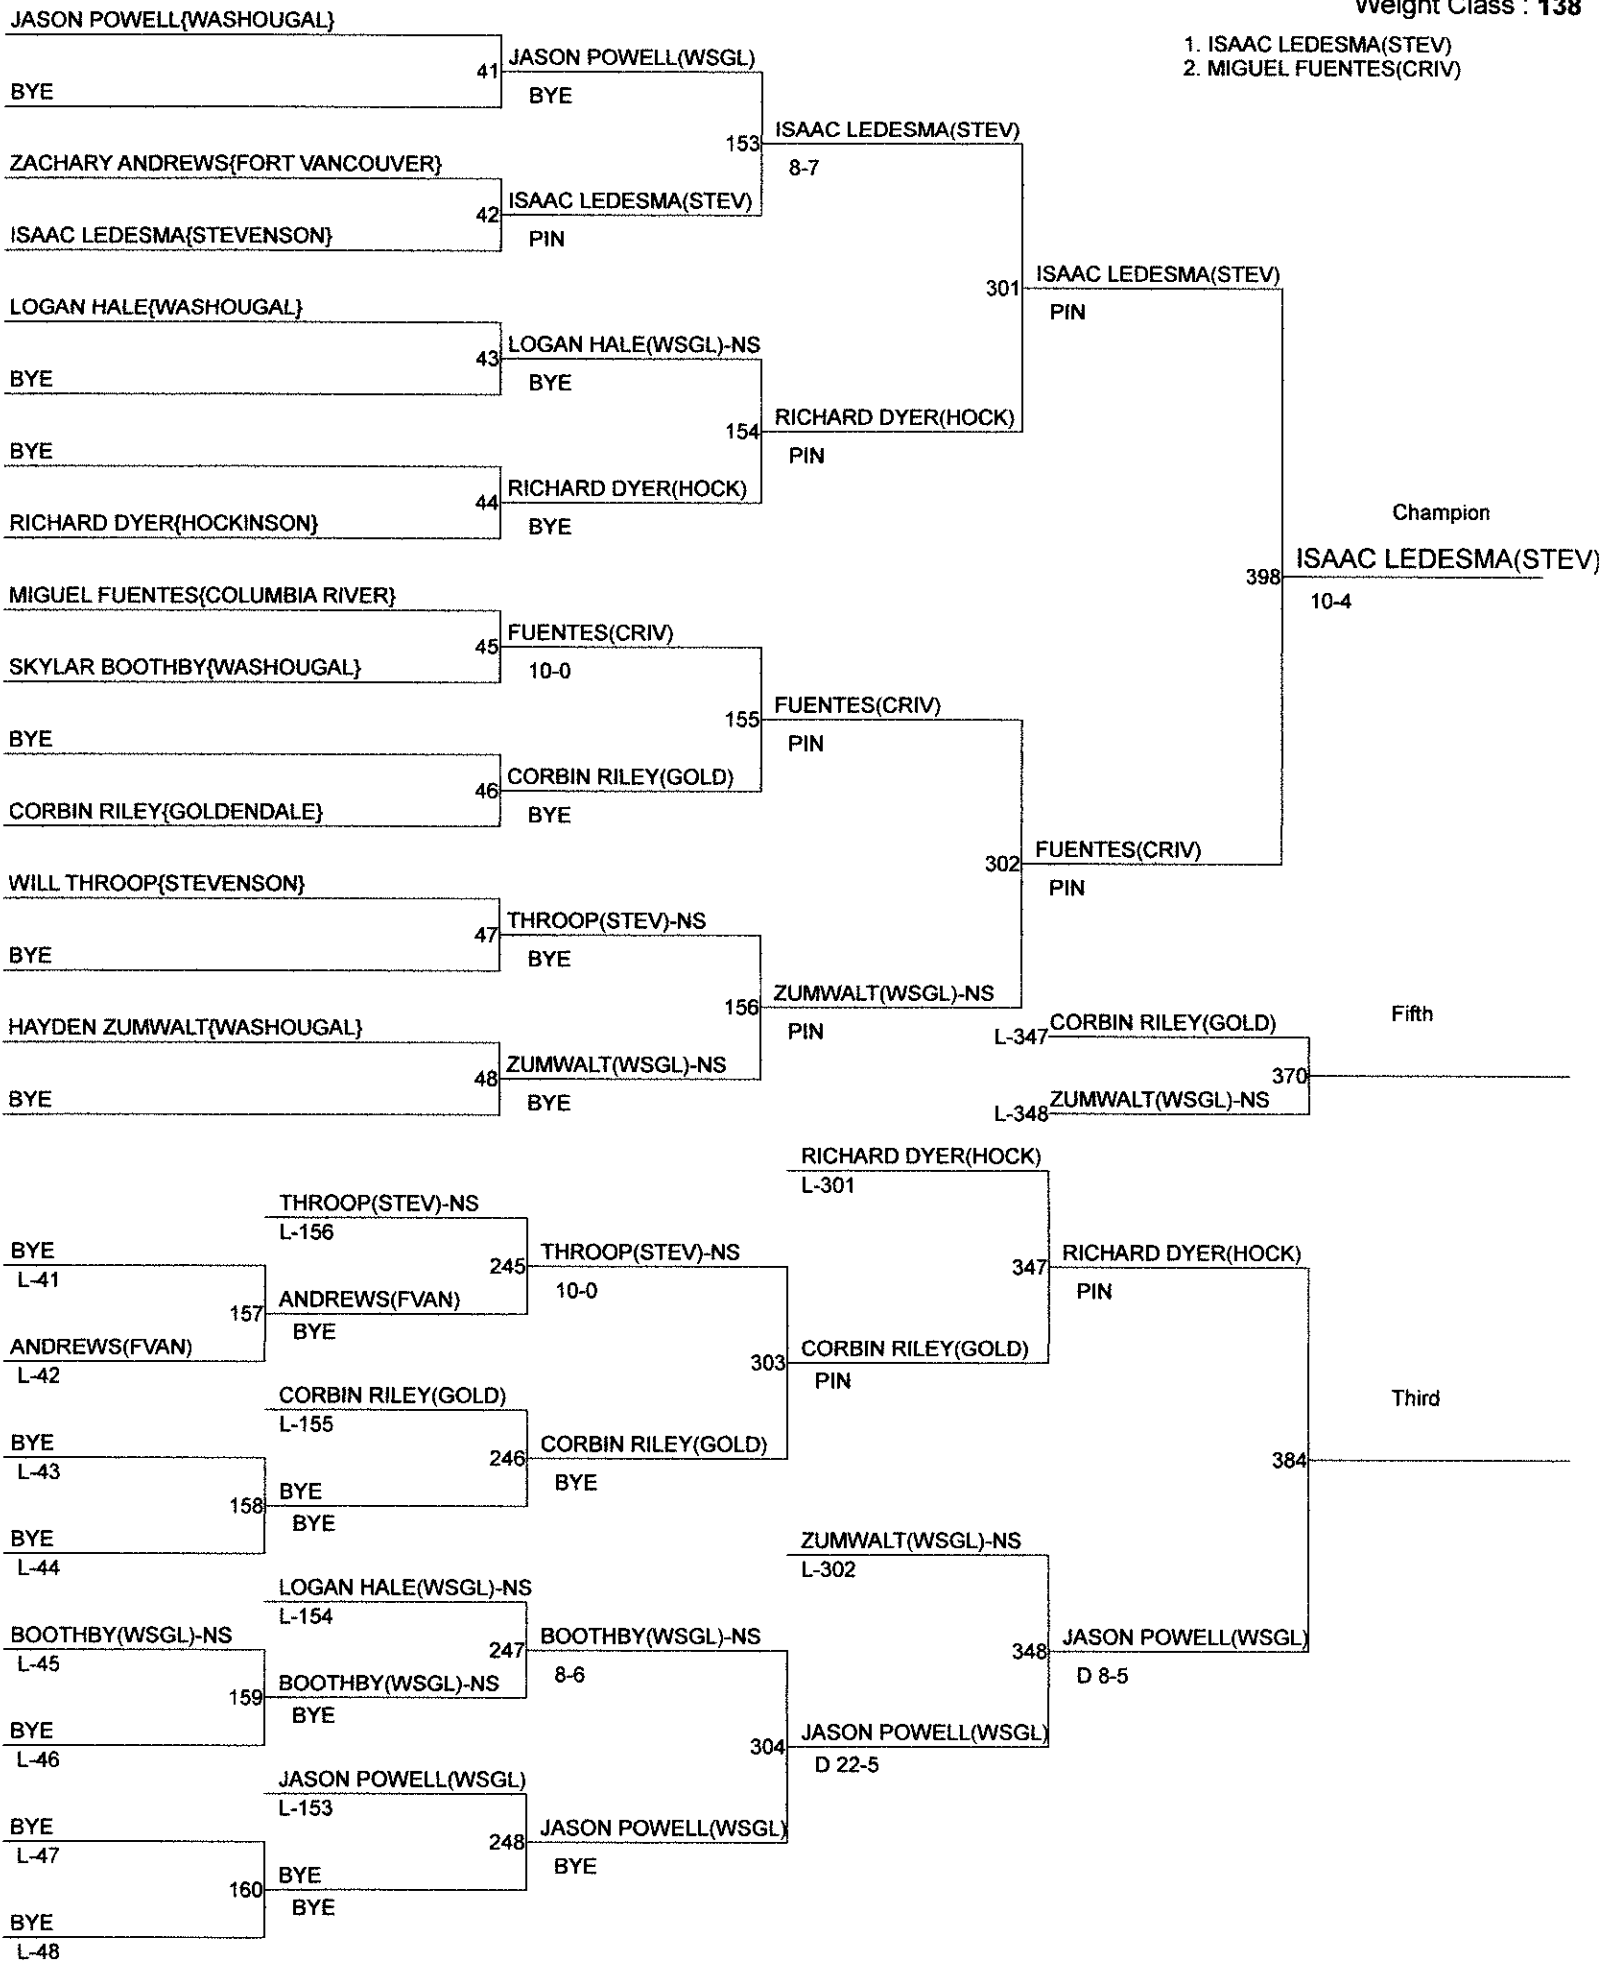

WASHOUGAL RIVER WRESTLING INVITATIONAL

Weight Class : 138

1. ISAAC LEDESMA(TEV)
2. MIGUEL FUENTES(CRIV)