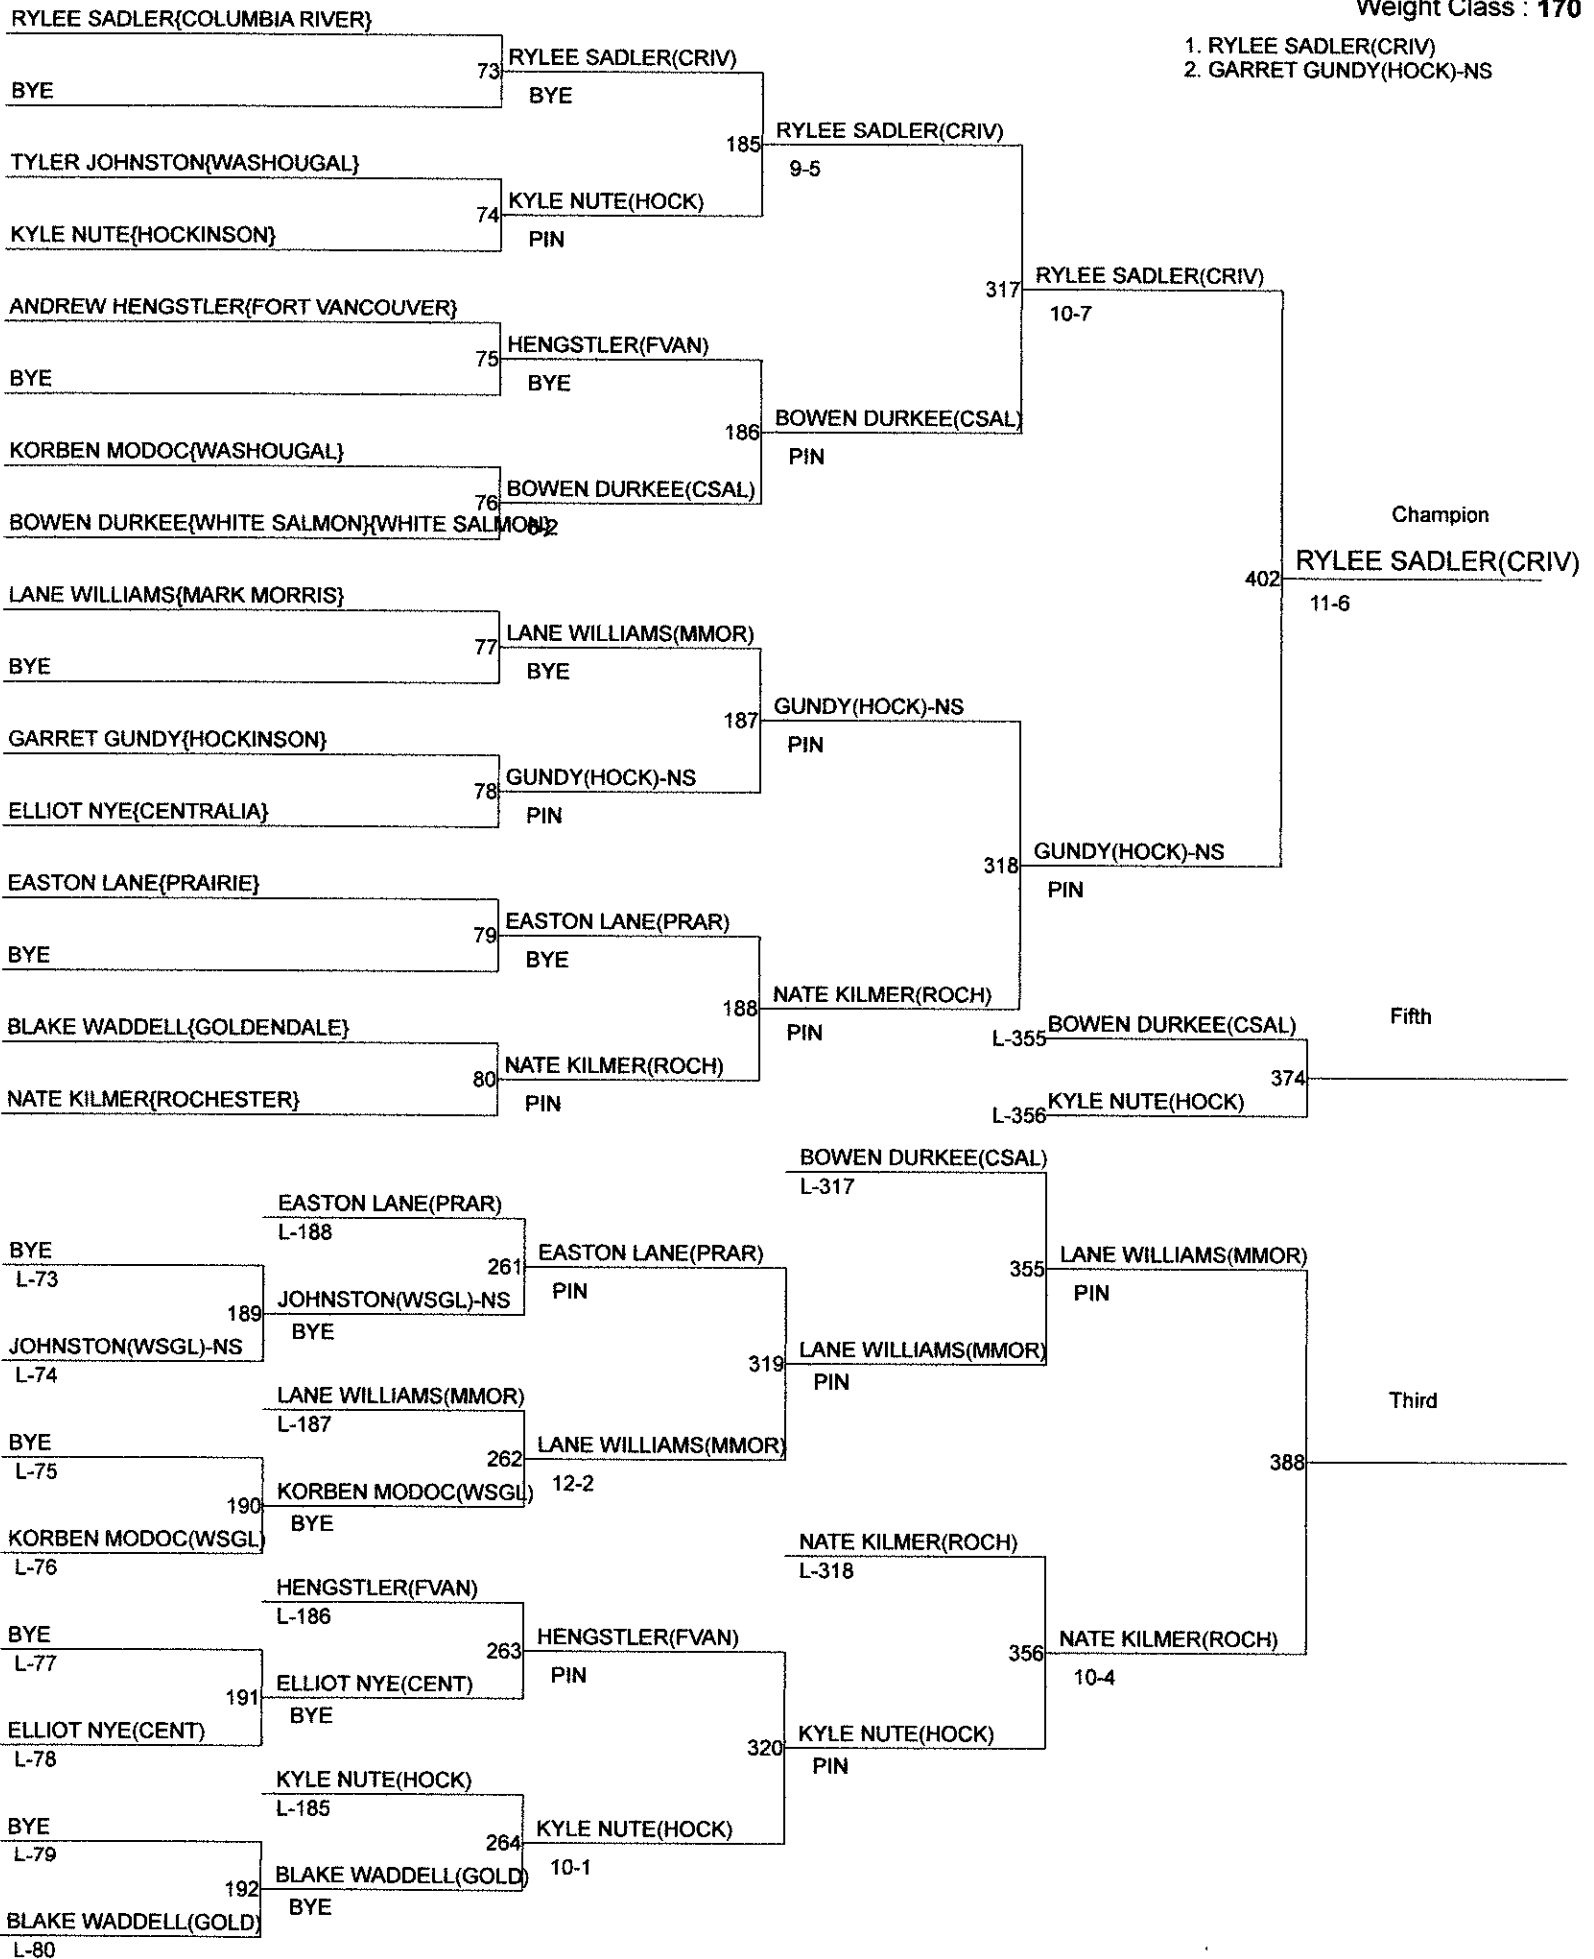

WASHOUGAL RIVER WRESTLING INVITATIONAL

Weight Class : 170

1. RYLEE SADLER(CRIV)
2. GARRET GUNDY(HOCK)-NS