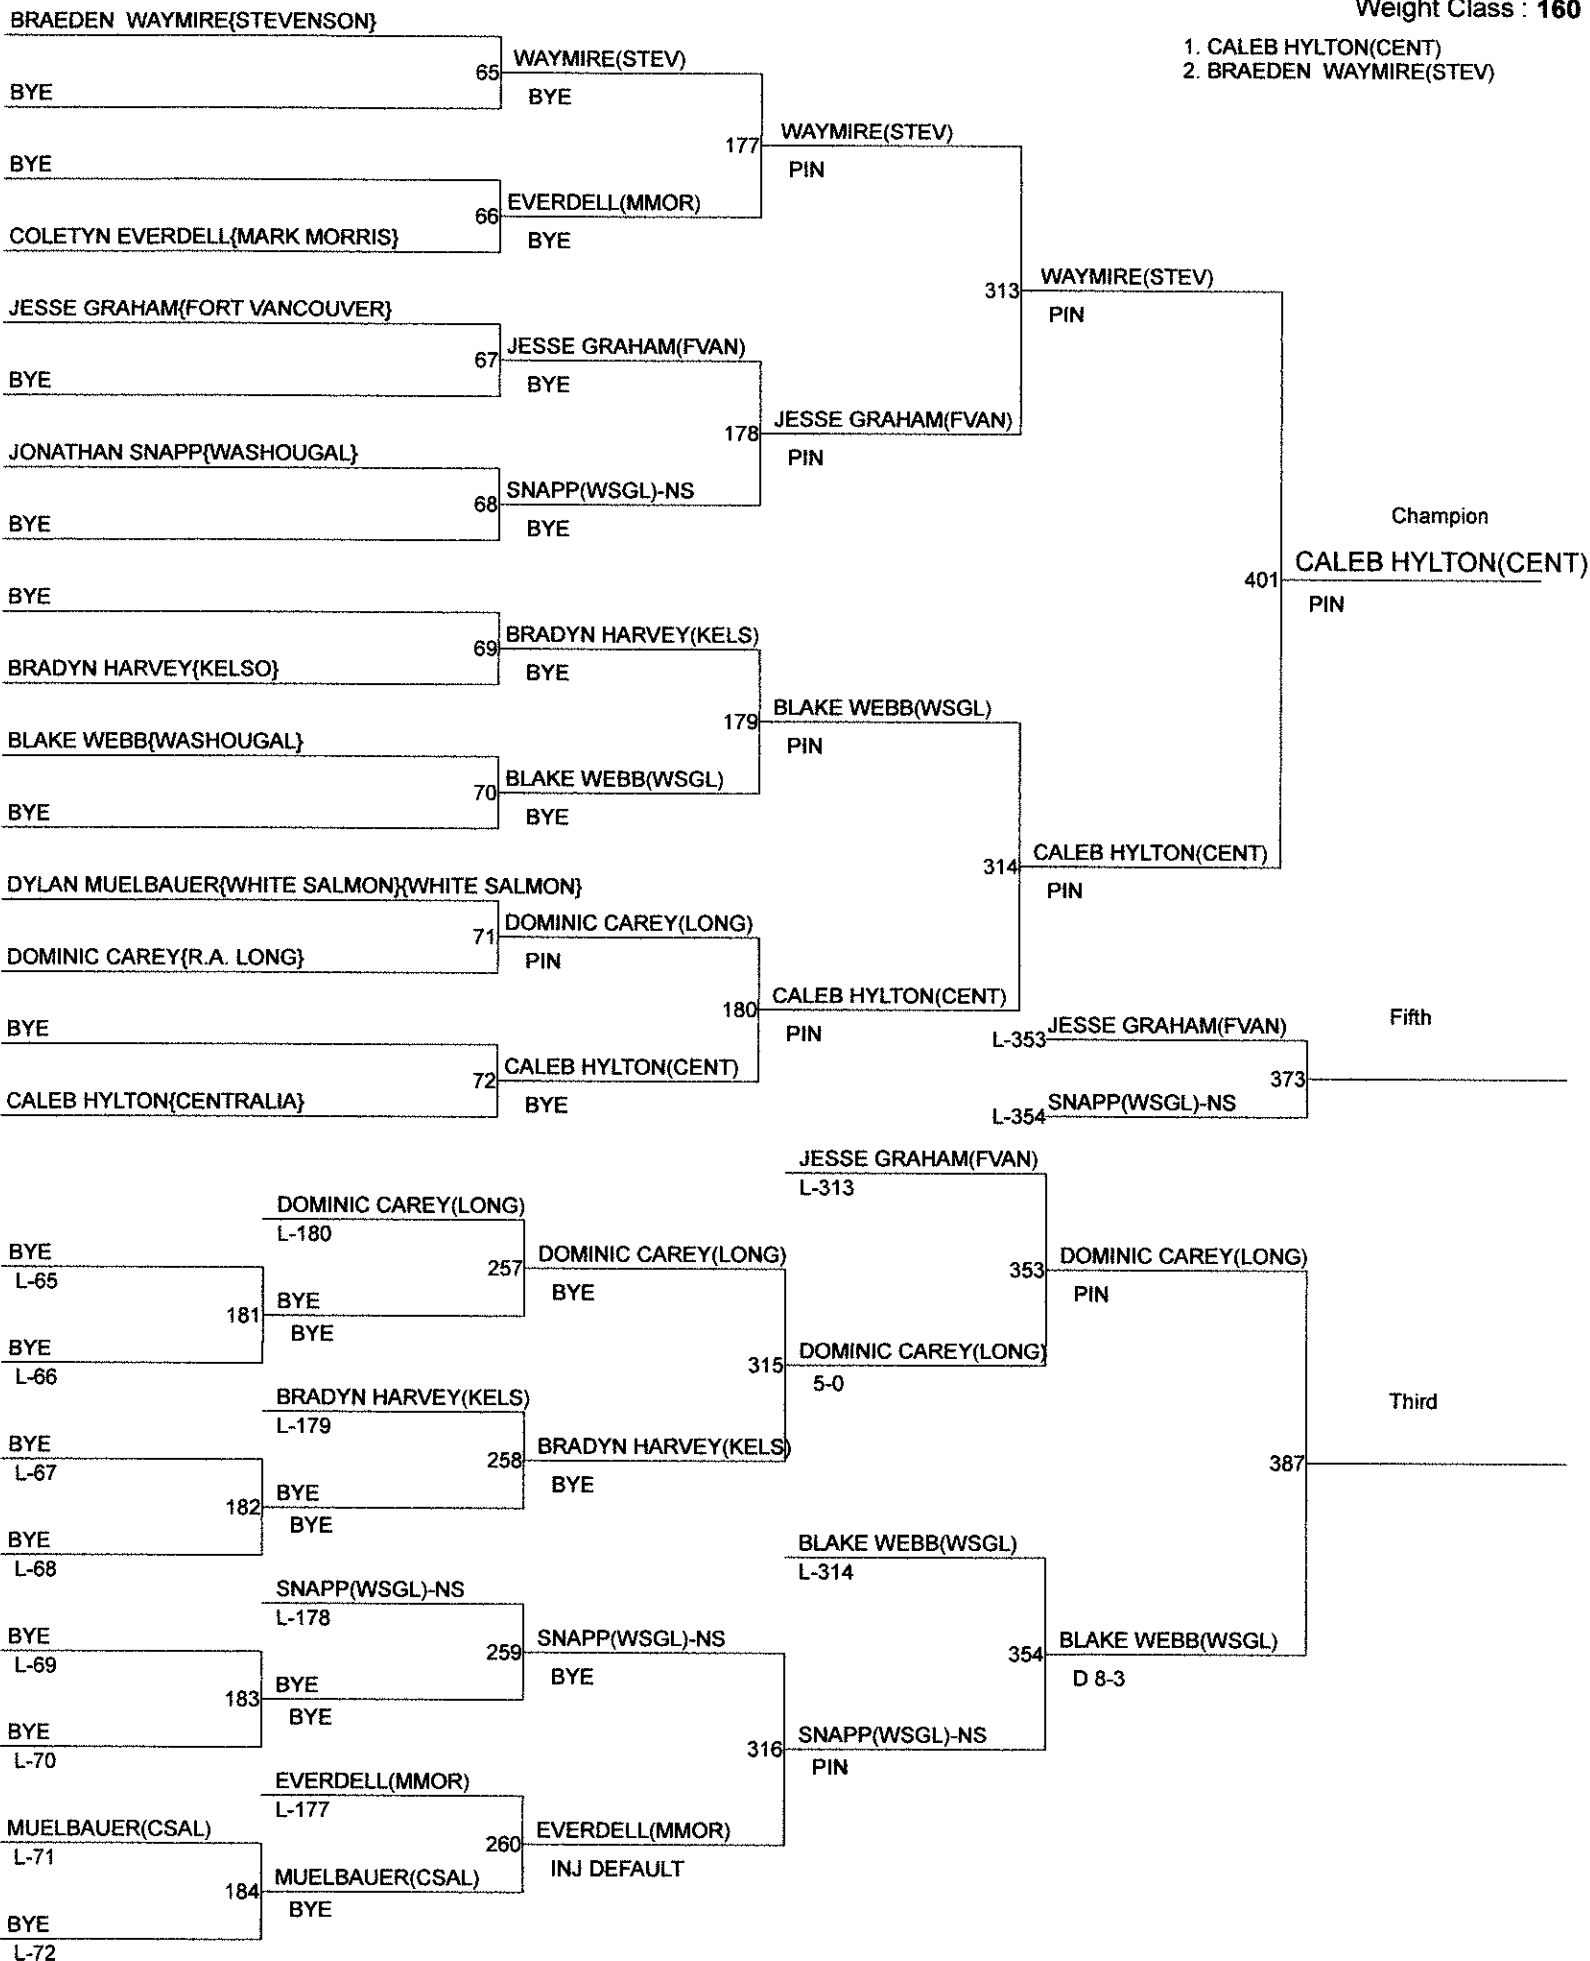

WASHOUGAL RIVER WRESTLING INVITATIONAL

Weight Class : 160

1. CALEB HYLTON(CENT)
2. BRAEDEN WAYMIRE(STEV)