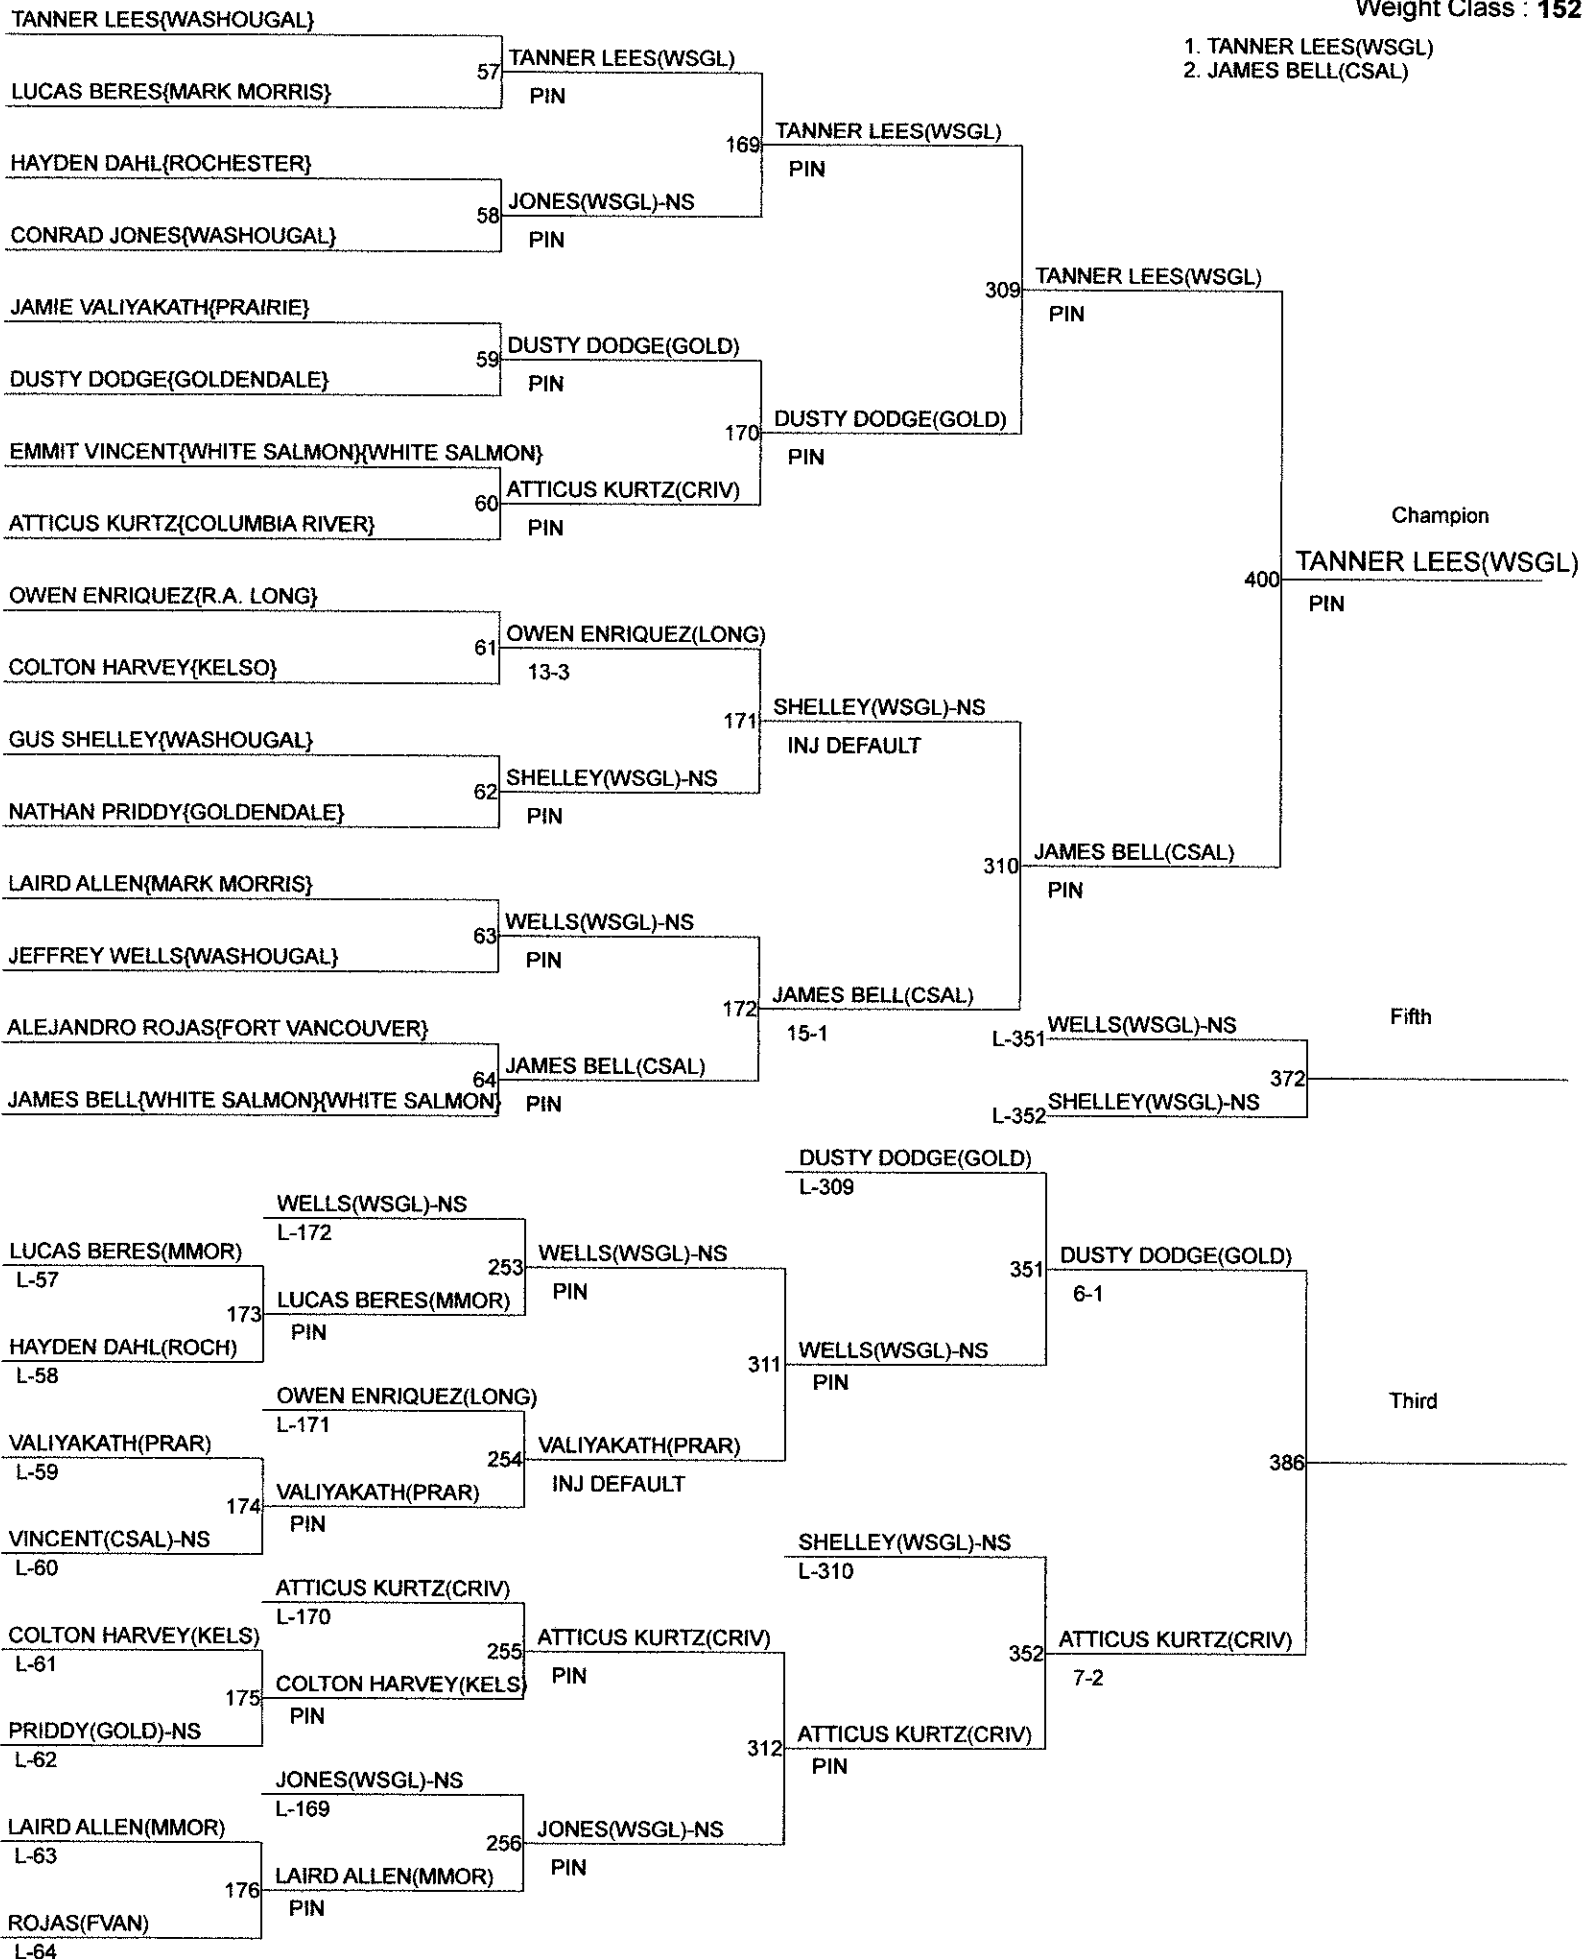

WASHOUGAL RIVER WRESTLING INVITATIONAL

Weight Class : 152

1. TANNER LEES(WISGL)
2. JAMES BELL(CSAL)