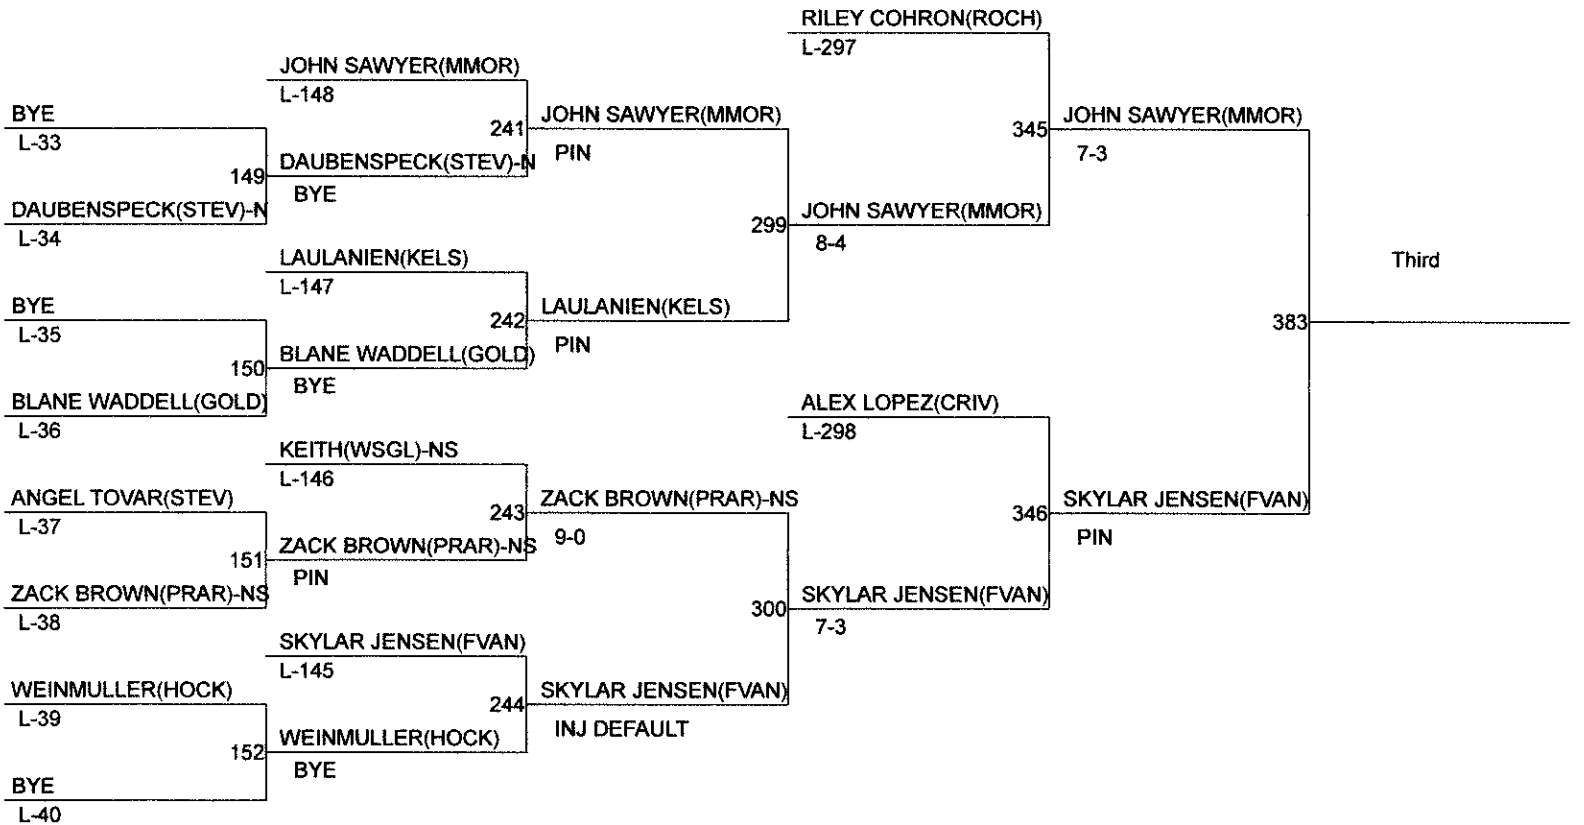

WASHOUGAL RIVER WRESTLING INVITATIONAL

Weight Class : 132

1. SCOTT LEES(WSGL)
2. ELIJAH BELL (CSAL)