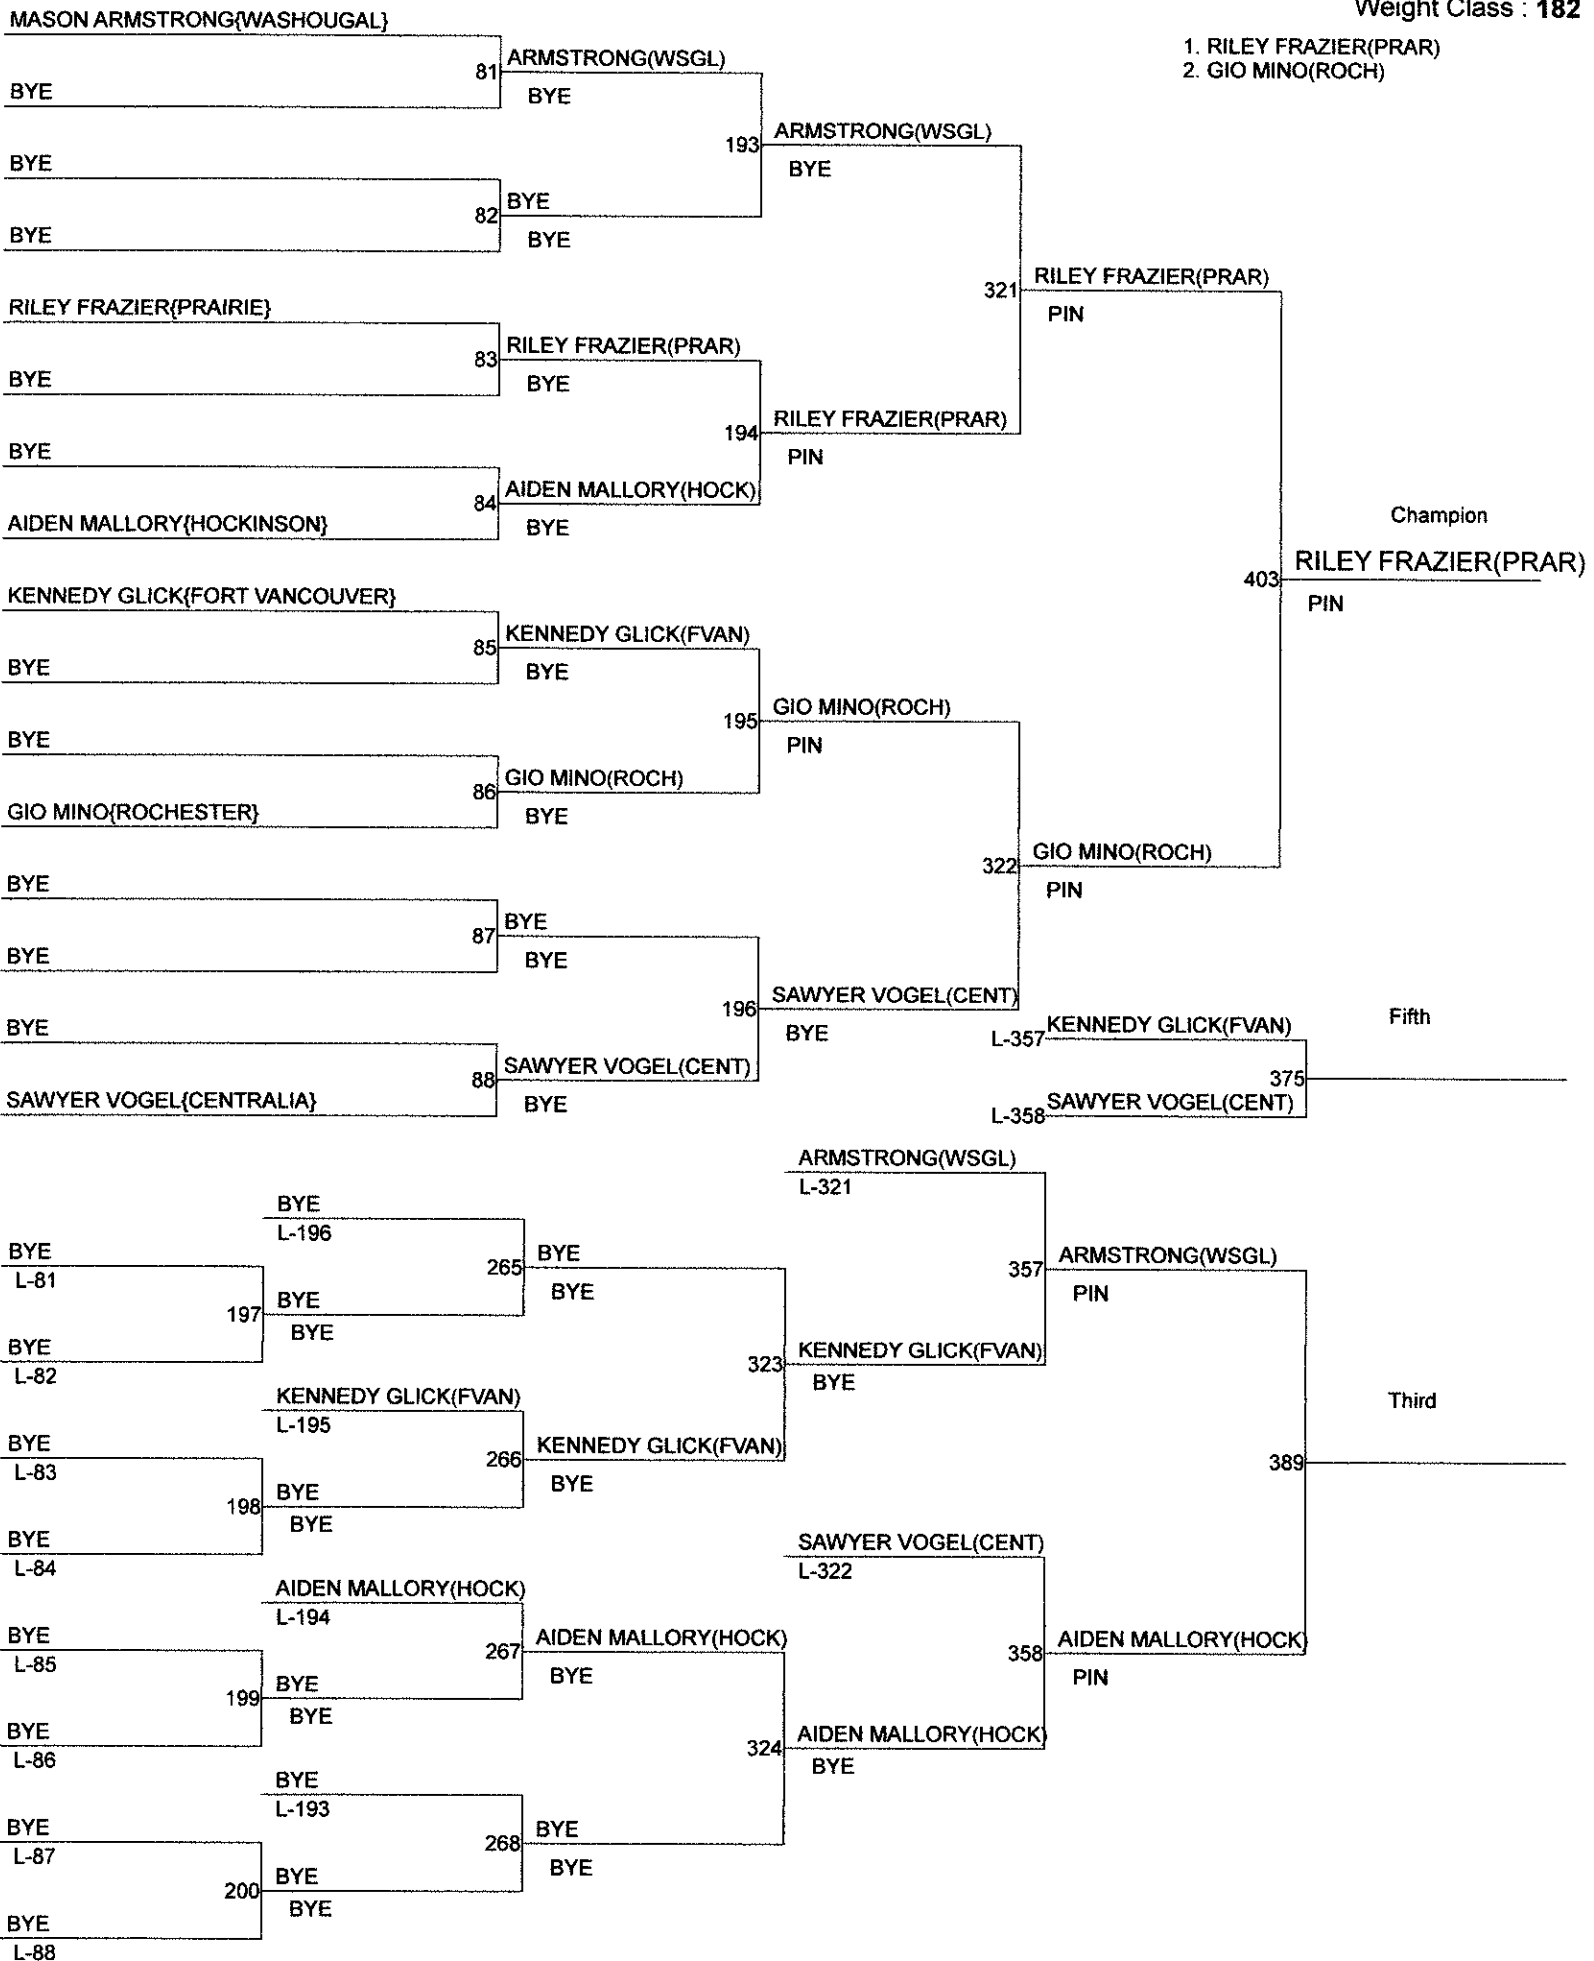

- 1. RILEY FRAZIER(PRAR)
- 2. GIO MINO(ROCH)

WASHOUGAL RIVER WRESTLING INVITATIONAL

Weight Class : 195

- 1. BRANDON CONNELL(STEV)
- 2. AARON ADAMO(CENT)

WASHOUGAL RIVER WRESTLING INVITATIONAL

Weight Class : 220