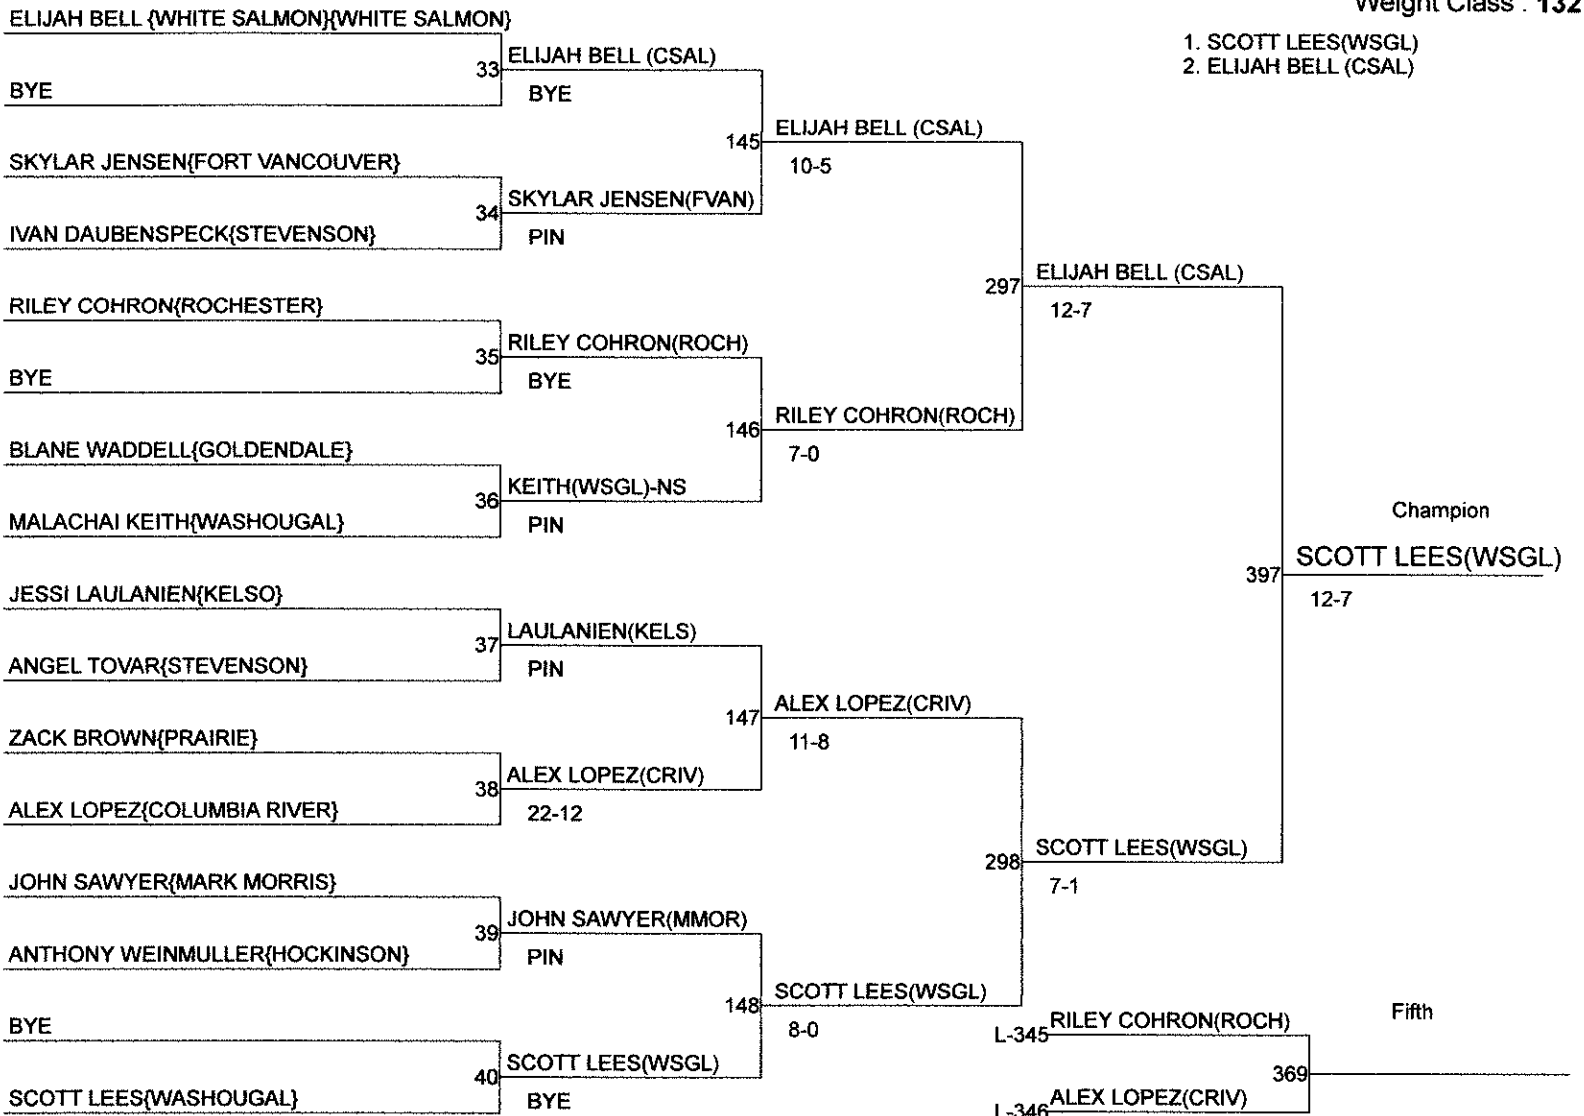

WASHOUGAL RIVER WRESTLING INVITATIONAL

Weight Class : 132

1. SCOTT LEES(WSGL)
2. ELIJAH BELL (CSAL)