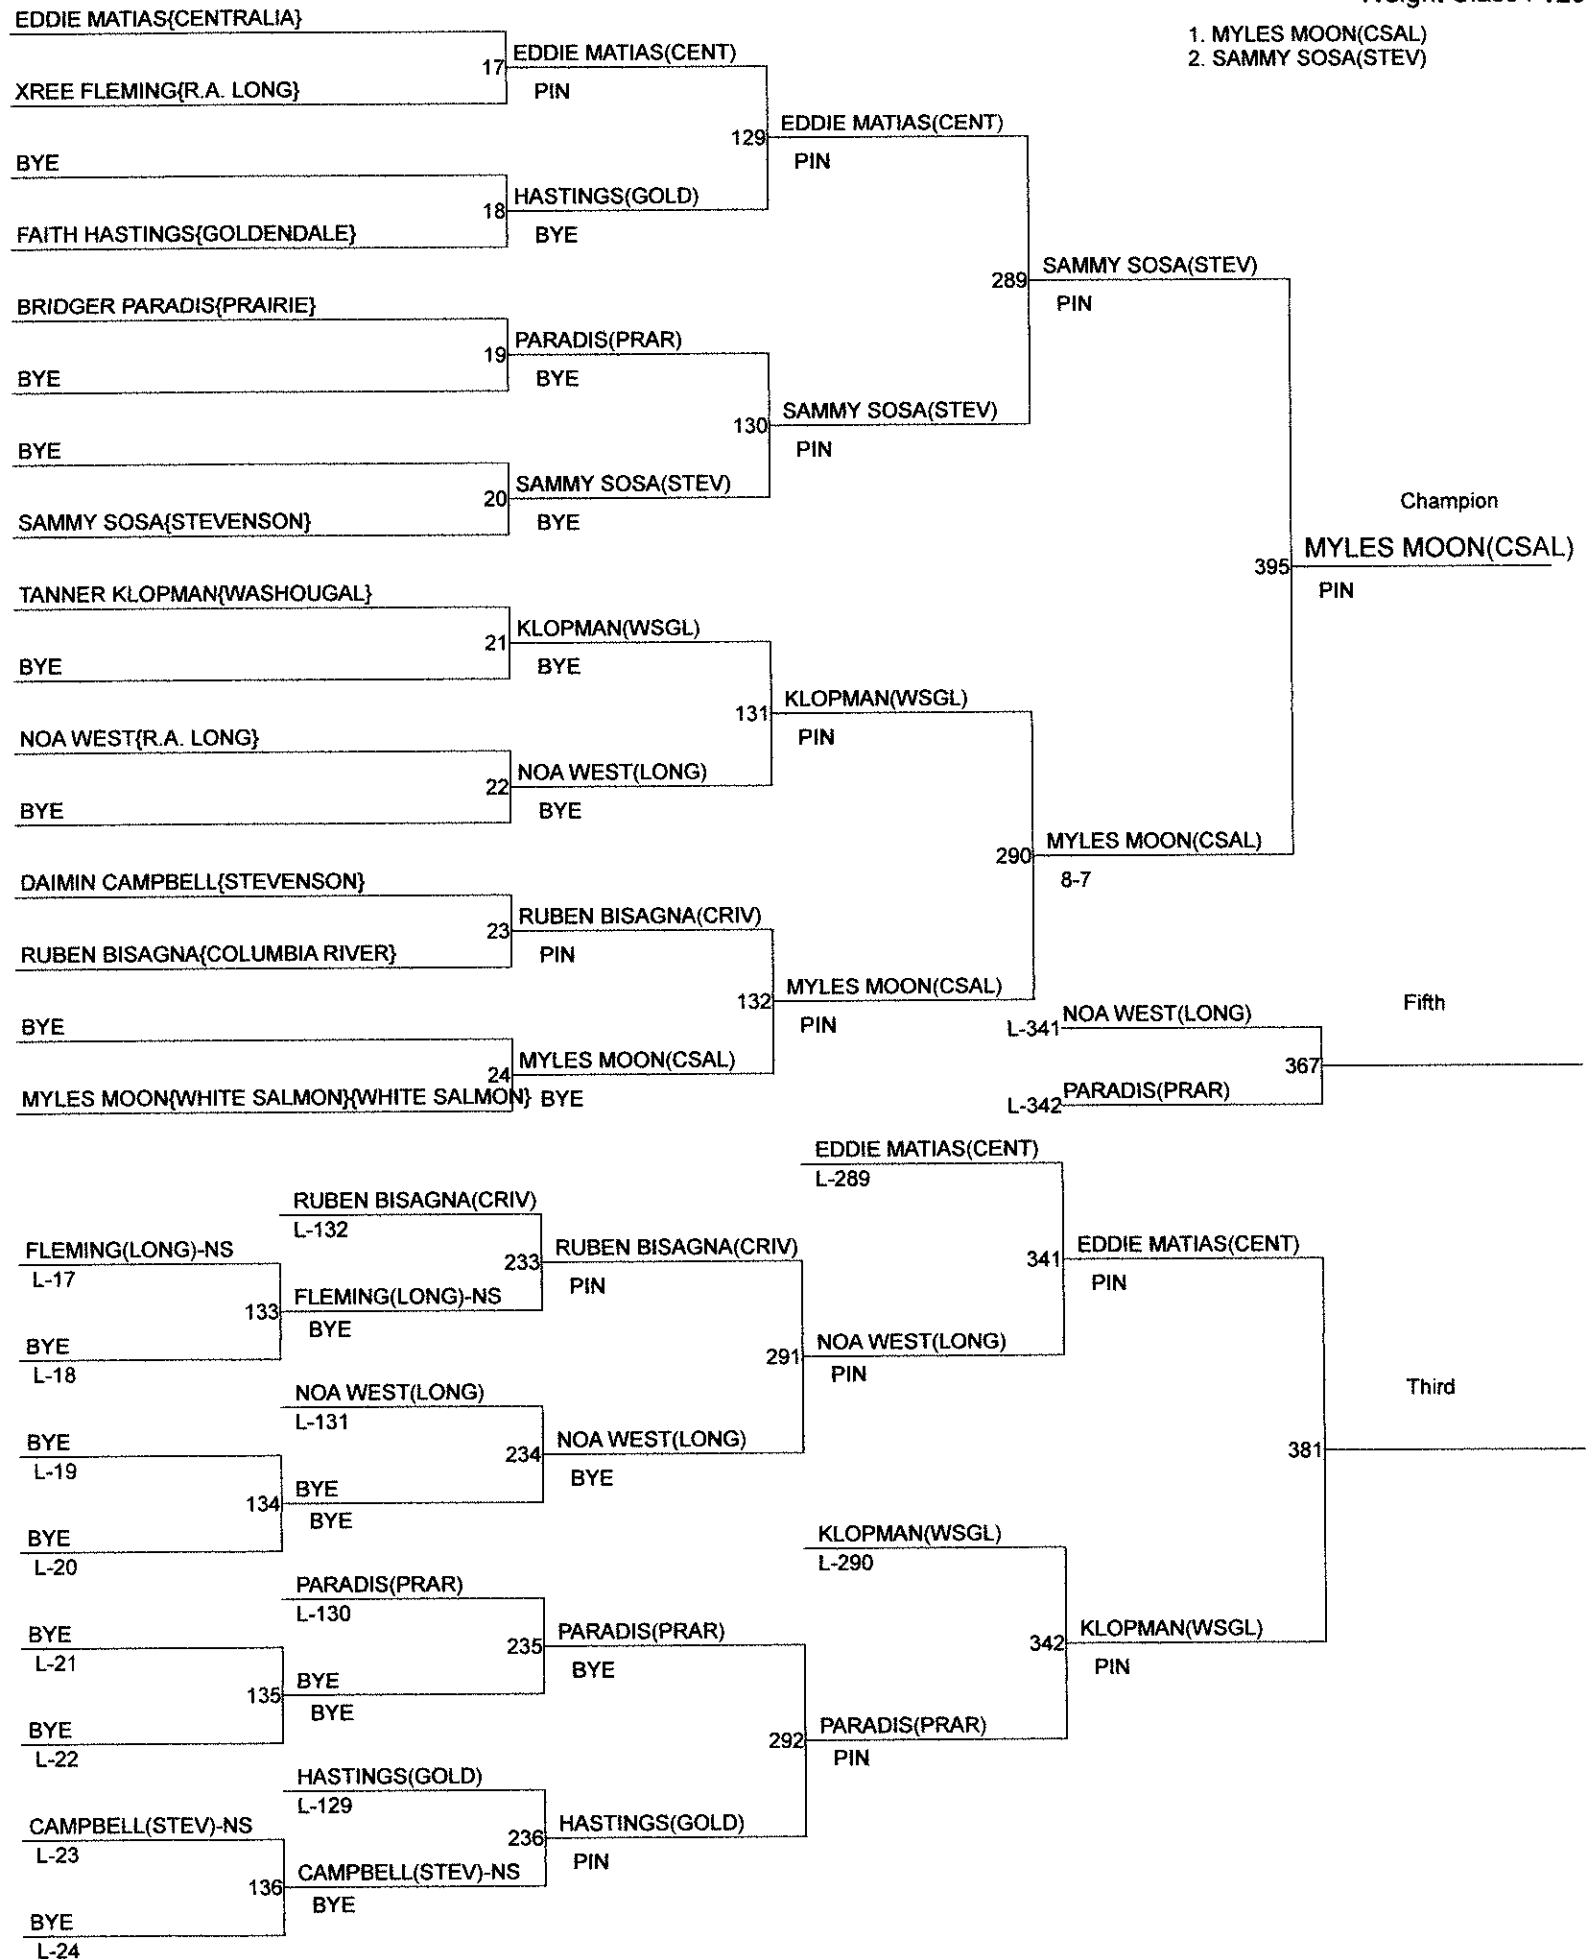

WASHOUGAL RIVER WRESTLING INVITATIONAL

Weight Class : 120

1. MYLES MOON(CSAL)
2. SAMMY SOSA(STEV)