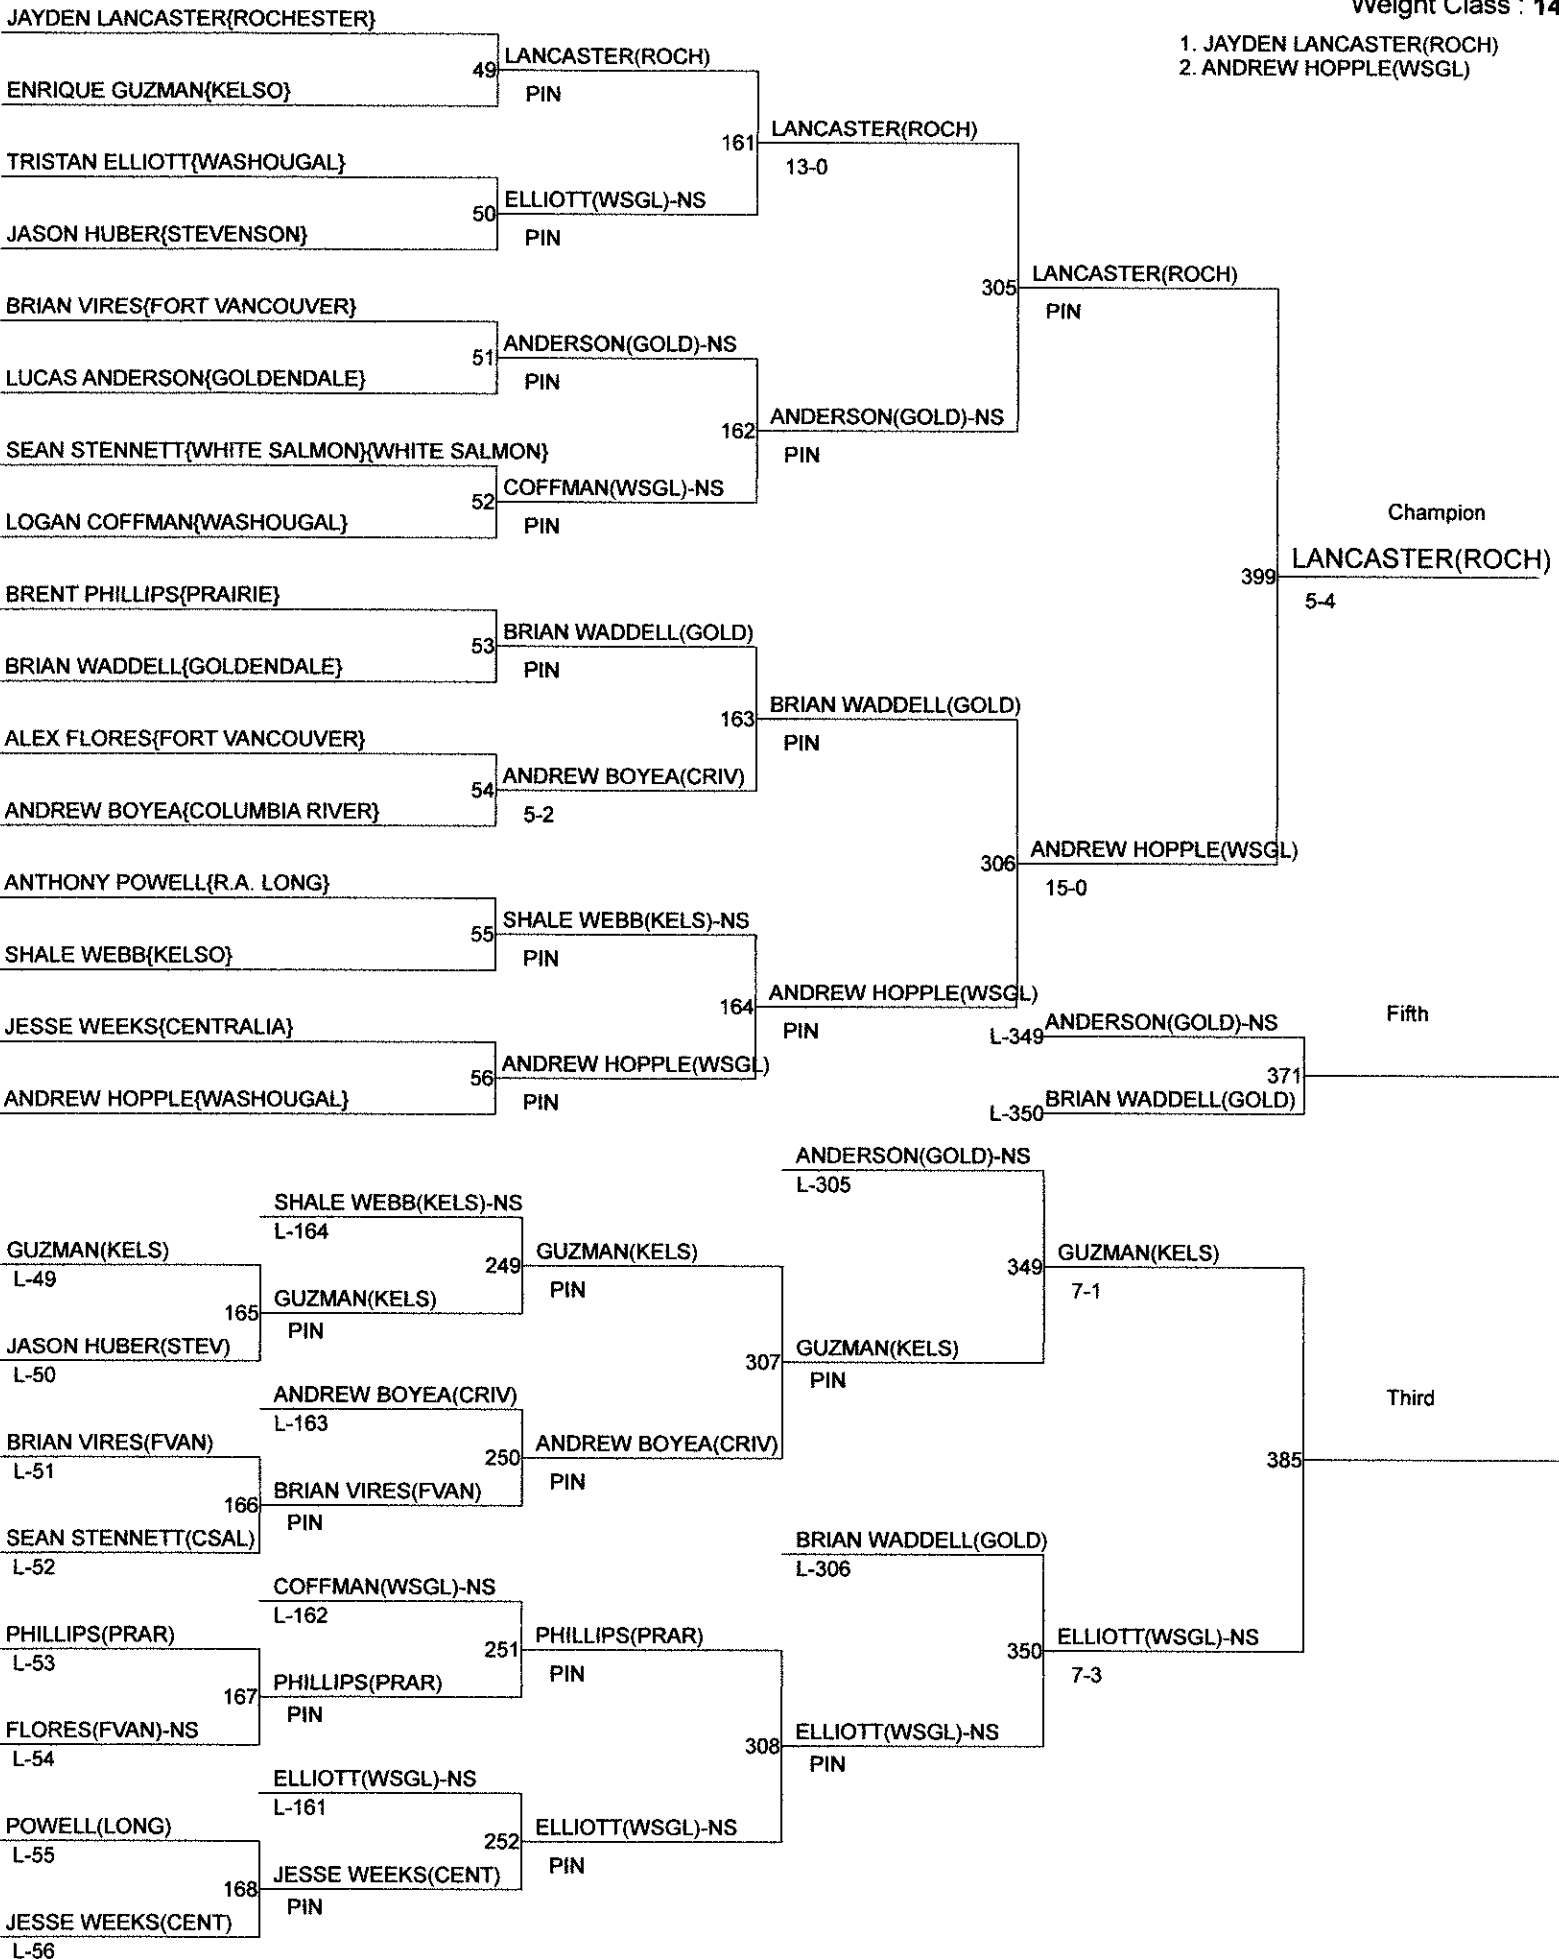

WASHOUGAL RIVER WRESTLING INVITATIONAL

Weight Class : 145

1. JAYDEN LANCASTER(ROCH)
  2. ANDREW HOPPLE(WSGL)