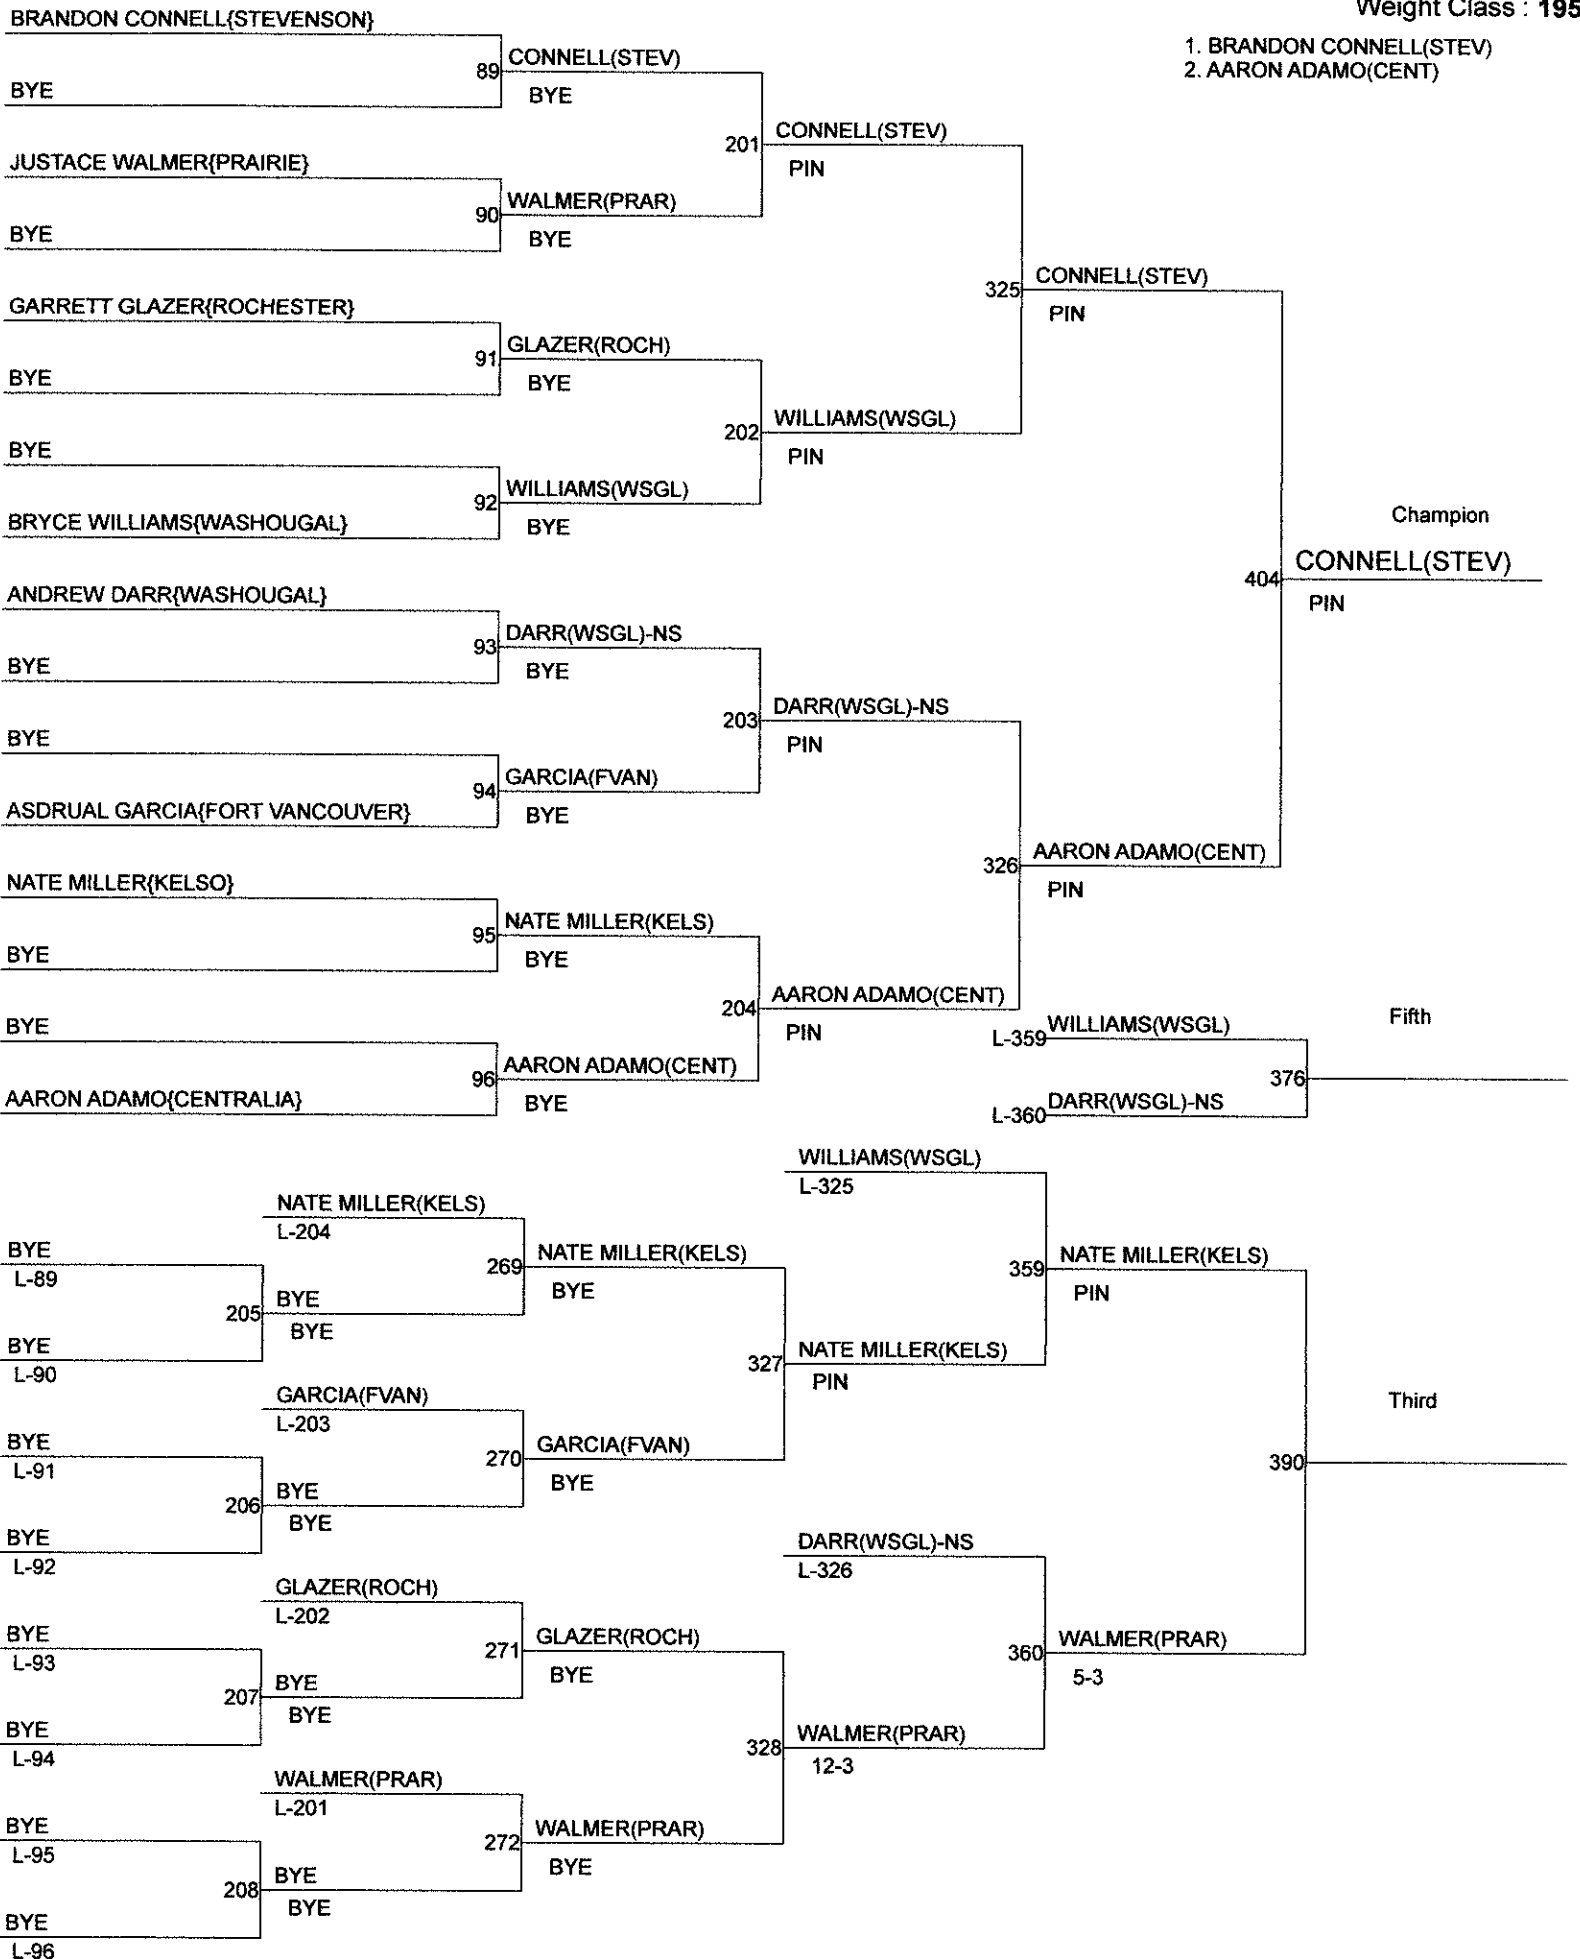

- 1. RILEY FRAZIER(PRAR)
- 2. GIO MINO(ROCH)

WASHOUGAL RIVER WRESTLING INVITATIONAL

Weight Class : 195

- 1. BRANDON CONNELL(STEV)
- 2. AARON ADAMO(CENT)

WASHOUGAL RIVER WRESTLING INVITATIONAL

Weight Class : 220