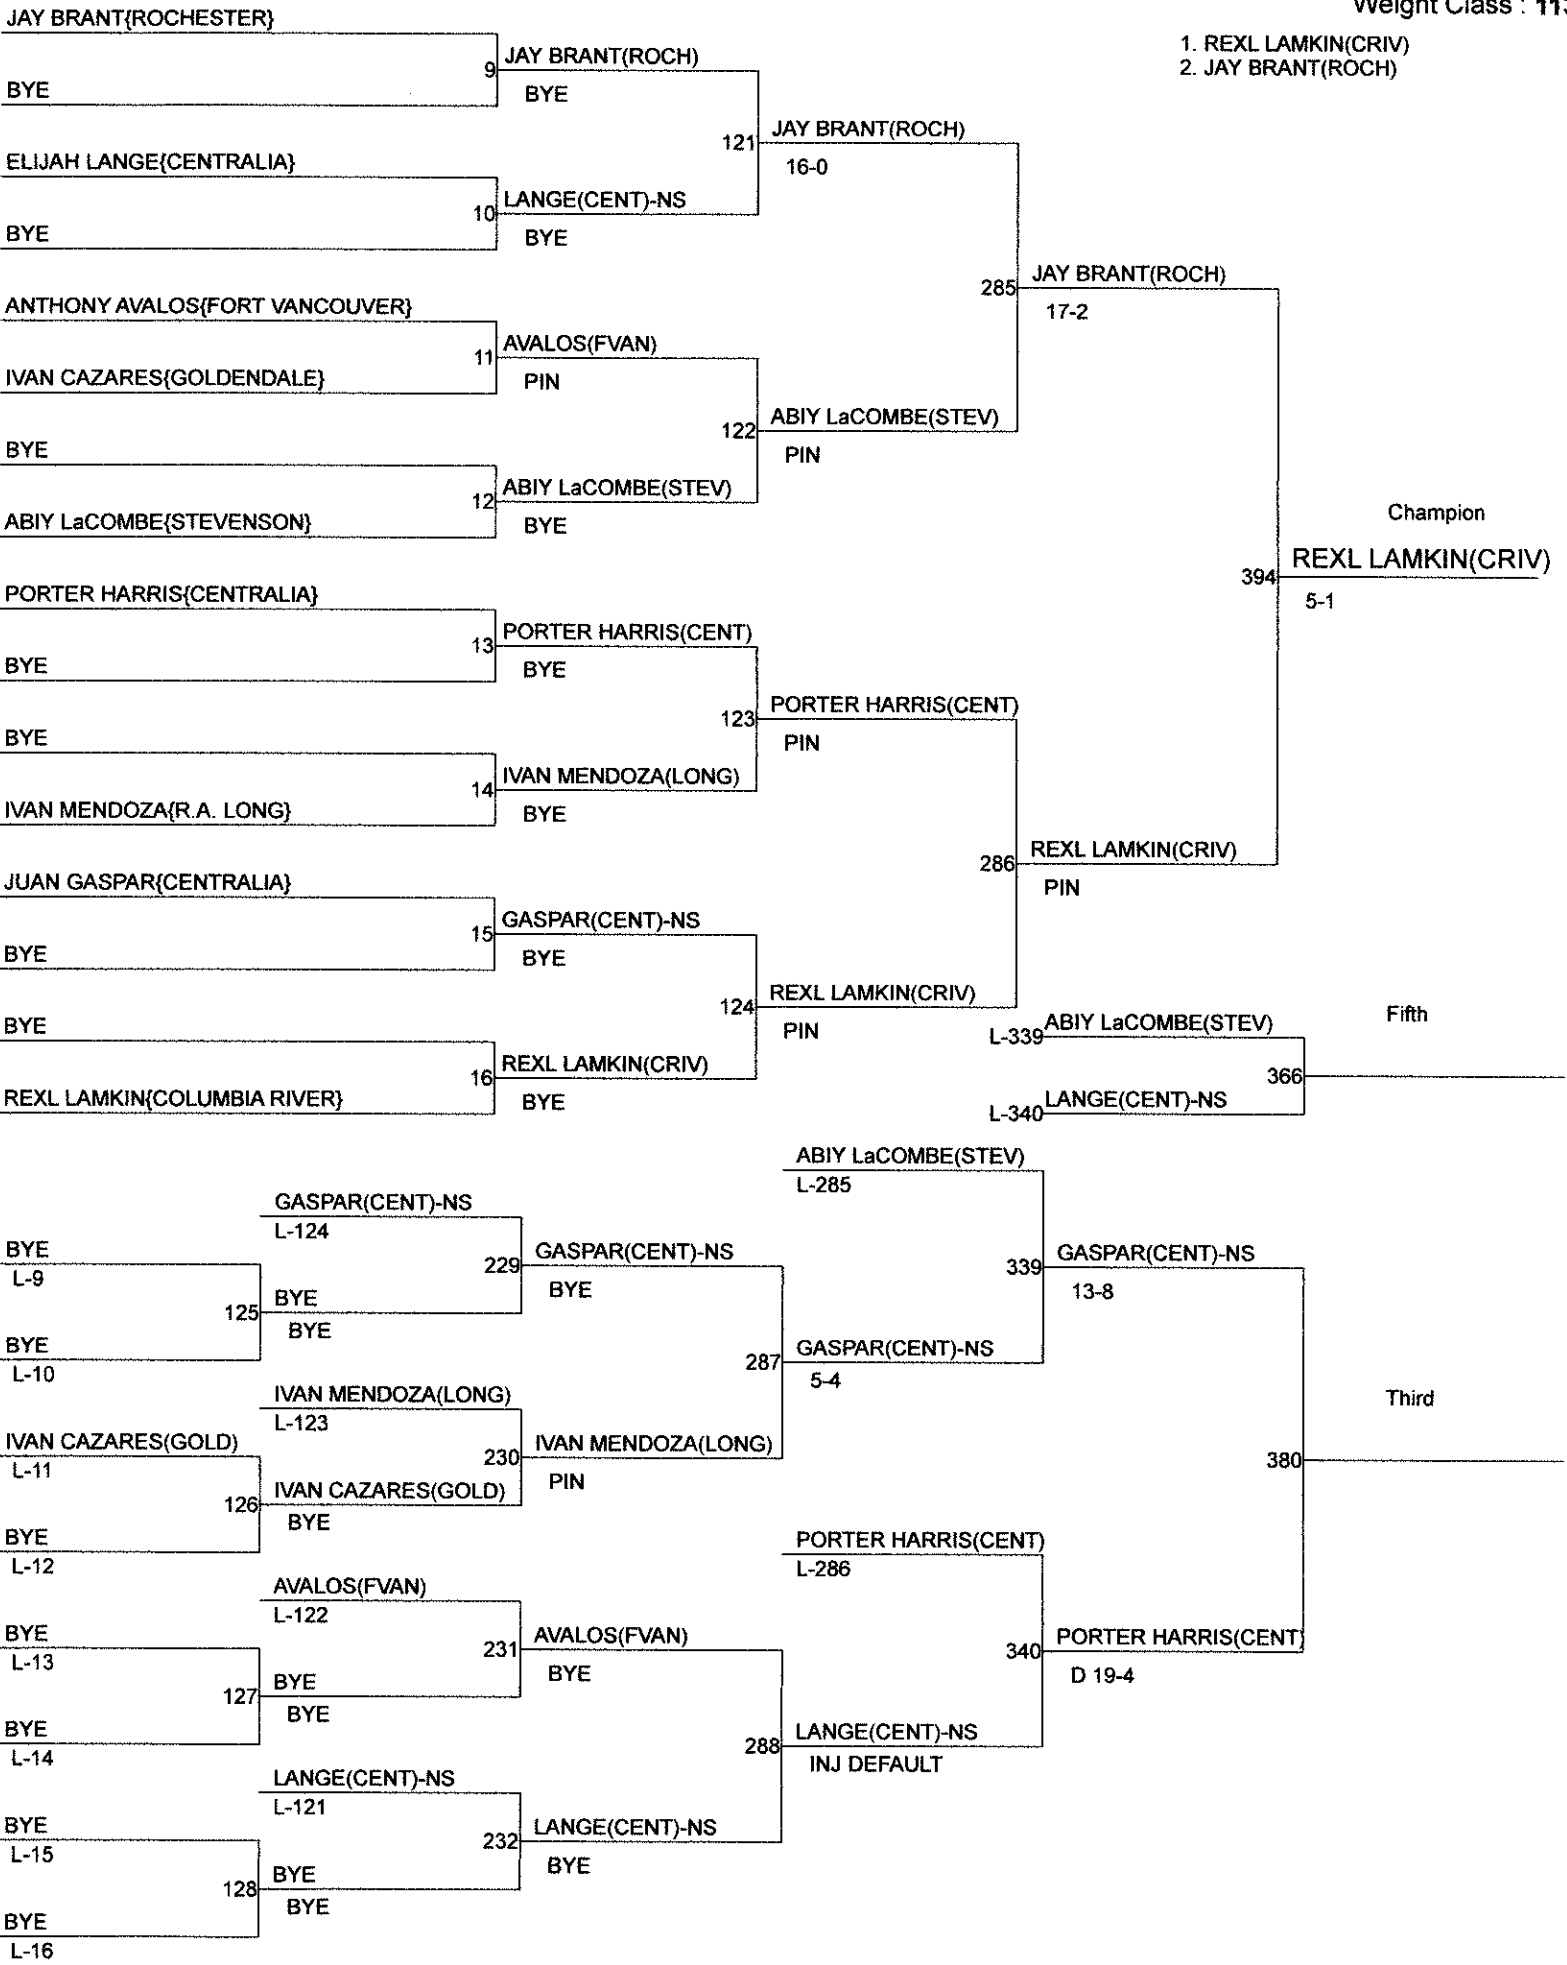

WASHOUGAL RIVER WRESTLING INVITATIONAL

1..WASHOUGAL.....	205	7..PRAIRIE.....	82
2..CENTRALIA.....	159	8..HOCKINSON.....	74
3..WHITE SALMON.....	149	9..R.A. LONG.....	62
4..COLUMBIA RIVER.....	127.5	10..FORT VANCOUVER.....	60
5..STEVENSON.....	124	11..KELSO.....	58.5
6..ROCHESTER.....	105	12..MARK MORRIS.....	50
		13..GOLDENDALE.....	37

WASHOUGAL RIVER WRESTLING INVITATIONAL

Weight Class : 106

1. PAYDEN WEBSTER(CSAL)
2. NOAH LARSEN(PRAR)

WASHOUGAL RIVER WRESTLING INVITATIONAL

Weight Class : 113

- 1. REXL LAMKIN(CRIV)
- 2. JAY BRANT(ROCH)

WASHOUGAL RIVER WRESTLING INVITATIONAL

Weight Class : 120

- 1. MYLES MOON(CSAL)
- 2. SAMMY SOSA(STEV)

WASHOUGAL RIVER WRESTLING INVITATIONAL

Weight Class : 126

- 1. COLE PASS(WSGL)
- 2. DAYVI GASPAR(CENT)

WASHOUGAL RIVER WRESTLING INVITATIONAL

Weight Class : 132