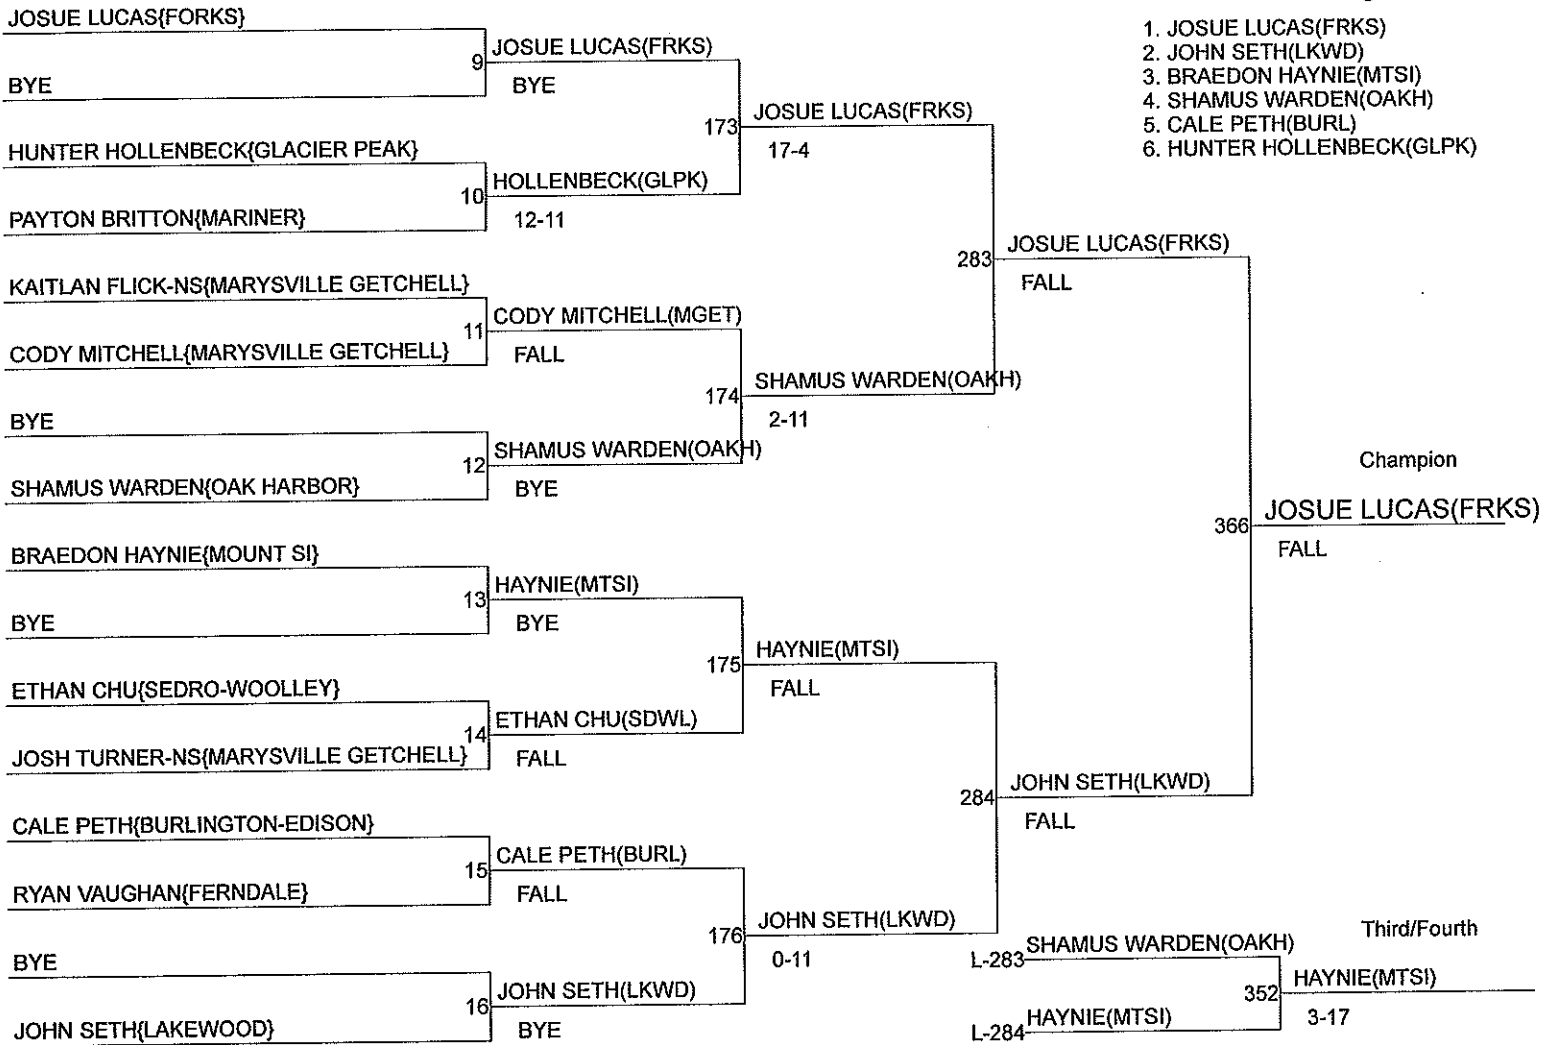

SPUD WALLEY

Weight Class : 113

1. JOSUE LUCAS(FRKS)
2. JOHN SETH(LKWD)
3. BRAEDON HAYNIE(MTSI)
4. SHAMUS WARDEN(OAKH)
5. CALE PETH(BURL)
6. HUNTER HOLLENBECK(GLPK)