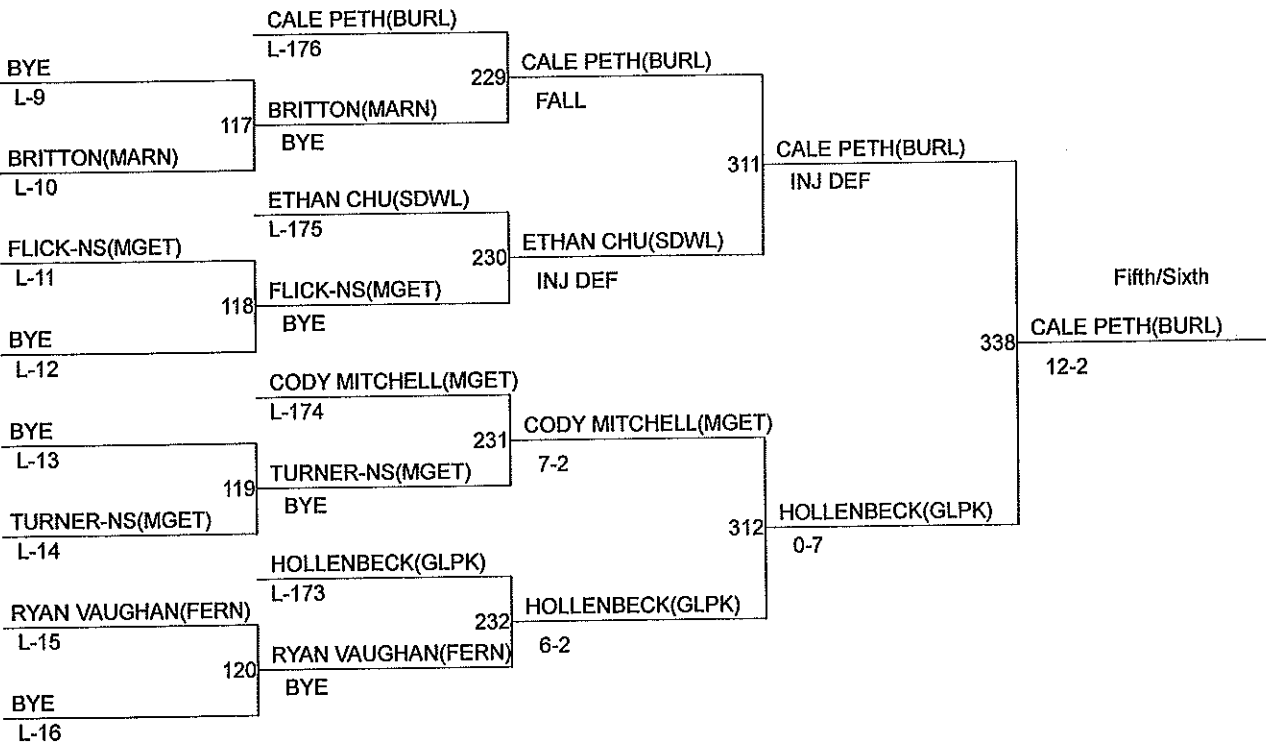

SPUD WALLEY

Weight Class : 113

1. JOSUE LUCAS(FRKS)
2. JOHN SETH(LKWD)
3. BRAEDON HAYNIE(MTSI)
4. SHAMUS WARDEN(OAKH)
5. CALE PETH(BURL)
6. HUNTER HOLLENBECK(GLPK)