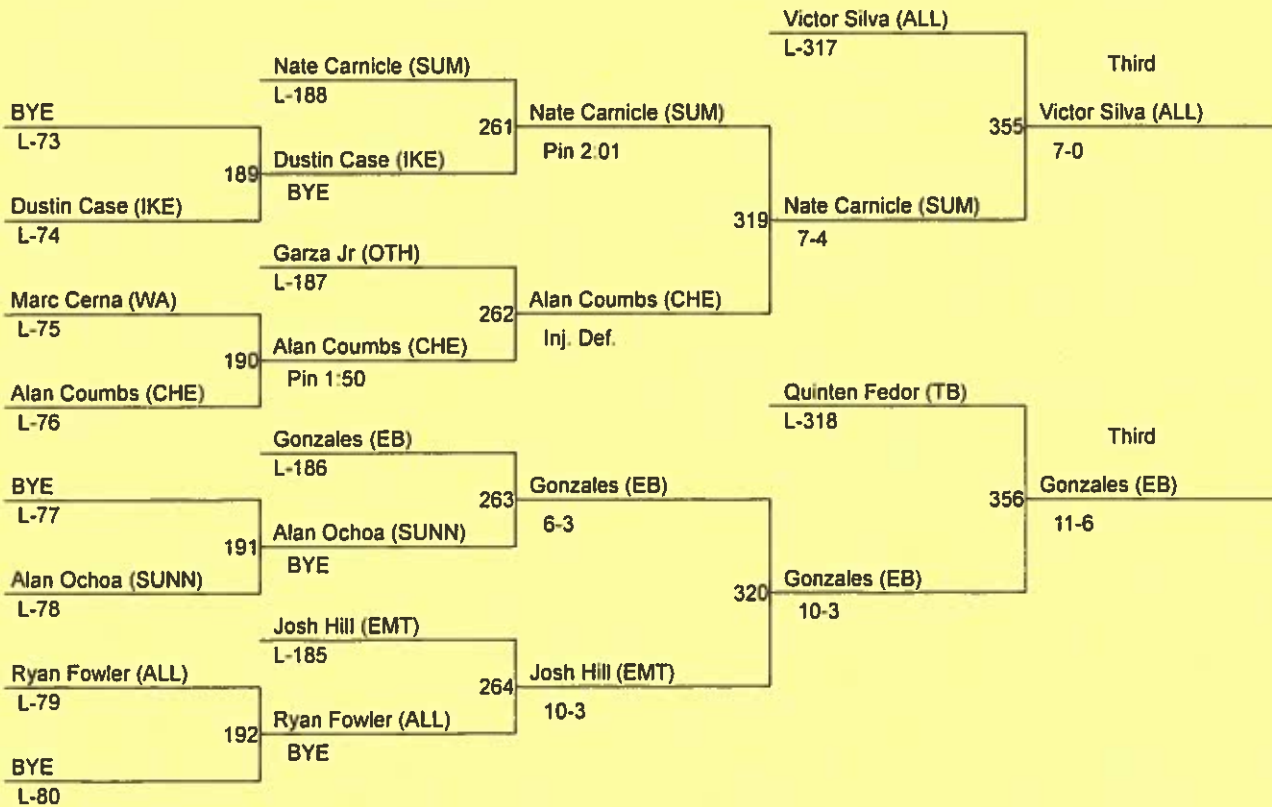

Westberg

Weight Class : 170

1. Tyson Stover (CHI)
2. Mark Meirer (SR)
3. Victor Silva (ALL)
3. Lorenzo Gonzales (EB)
5. Nate Carnicle (SUM)
5. Quinten Fedor (TB)