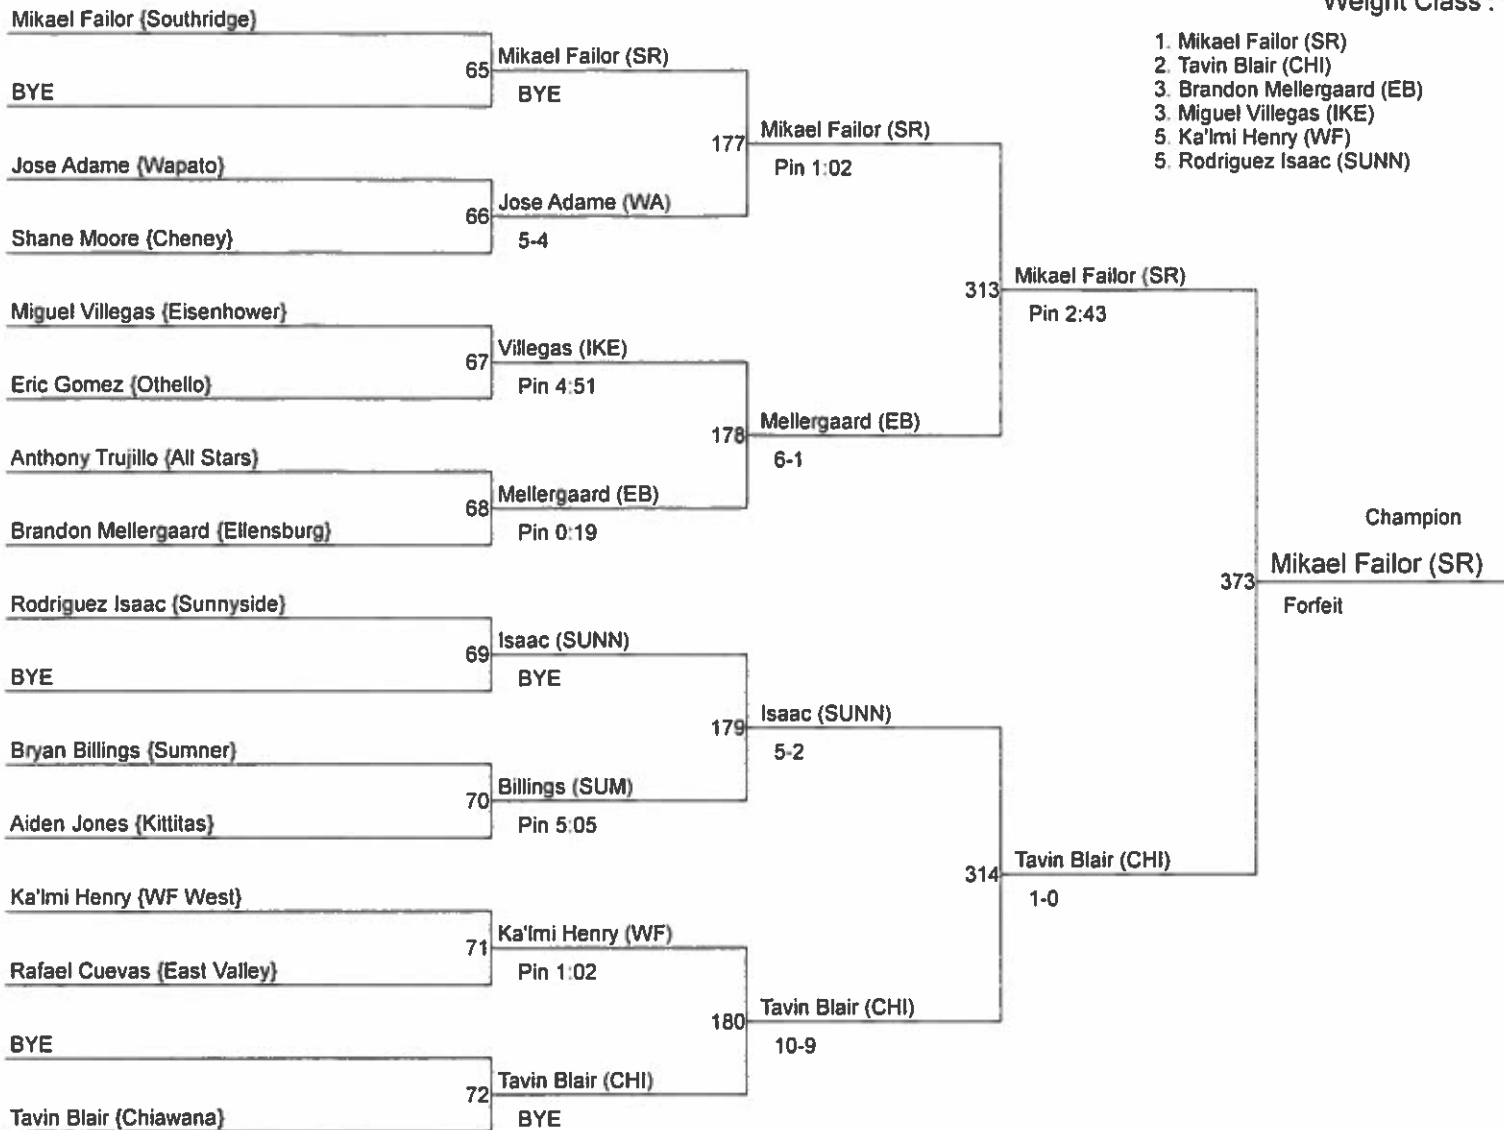

Westberg

Weight Class : 152

- 1. Steven Saltz (SR)
- 2. Riley Cissne (CHI)
- 3. Jackson Yates (SEL)
- 3. Jose Acevedo (WA)
- 5. Anthony Aguilara (CHE)
- 5. Carver Brennan (WF)

Westberg

Weight Class : 160

- 1. Mikael Failor (SR)
- 2. Tavin Blair (CHI)
- 3. Brandon Møllergaard (EB)
- 3. Miguel Villegas (IKE)
- 5. Ka'Imi Henry (WF)
- 5. Rodriguez Isaac (SUNN)