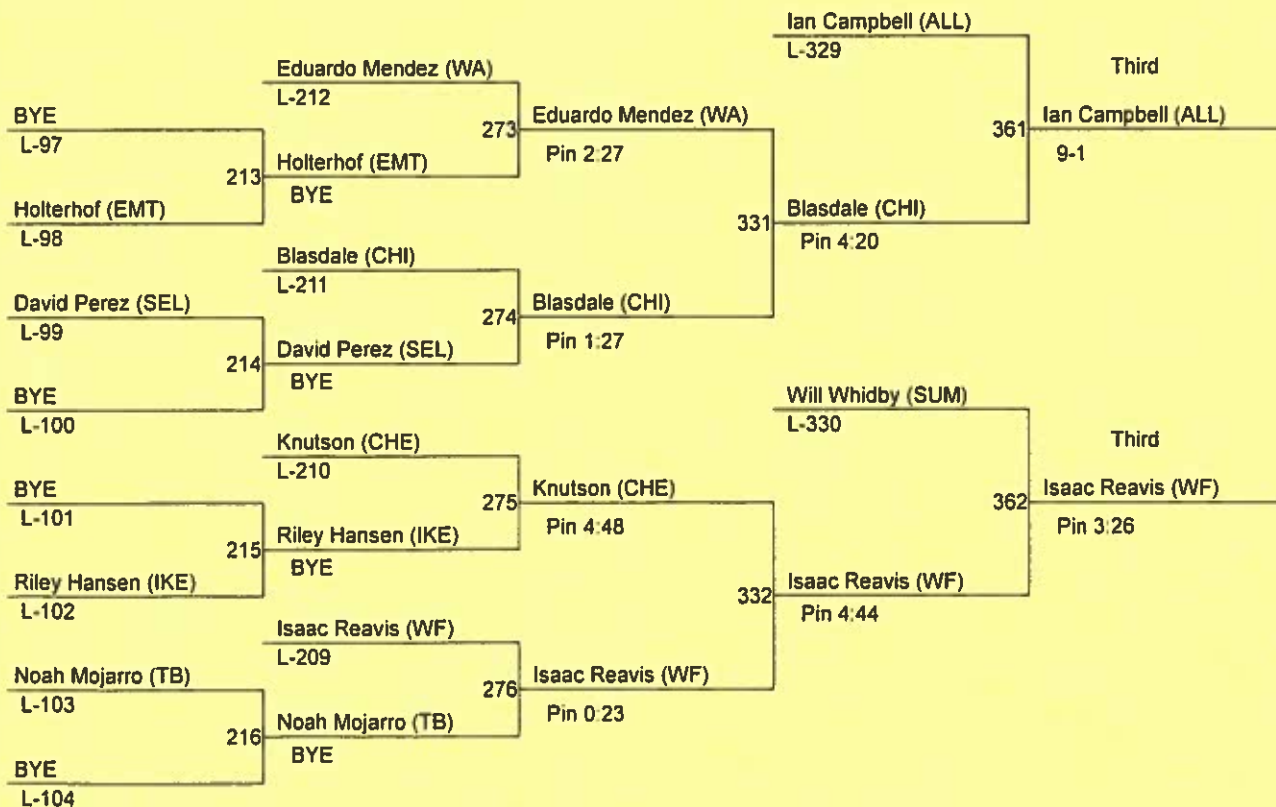

Westberg

Weight Class : 152

- 1. Steven Saltz (SR)
- 2. Riley Cissne (CHI)
- 3. Jackson Yates (SEL)
- 3. Jose Acevedo (WA)
- 5. Anthony Aguilara (CHE)
- 5. Carver Brennan (WF)

Westberg

Weight Class : 160

- 1. Mikael Failor (SR)
- 2. Tavin Blair (CHI)
- 3. Brandon Møllergaard (EB)
- 3. Miguel Villegas (IKE)
- 5. Ka'Imi Henry (WF)
- 5. Rodriguez Isaac (SUNN)

Westberg

Weight Class : 195

- 1. Trent Black (CHI)
- 2. Chris Powe (WF)
- 3. Eric Strayrook (SR)
- 3. Tyge Taylor (EB)
- 5. Isaiah Lopez (SUNN)
- 5. Whyat Erdman (EMT)

Westberg

Weight Class : 220

- 1. Atsamaz Pliev (SR)
- 2. Daniel Huizar (SUNN)
- 3. Ian Campbell (ALL)
- 3. Isaac Reavis (WF)
- 5. Colby Blasdale (CHI)
- 5. Will Whidby (SUM)

Westberg

Weight Class : 285

- 1. Hector Ramirez (SUNN)
- 2. Josh Alvarez (CHI)
- 3. Yuriy Slutskiy (SR)
- 3. Christian Tonga (EMT)
- 5. Cresencio Estrada (WA)
- 5. Mori Guilbeau (TB)