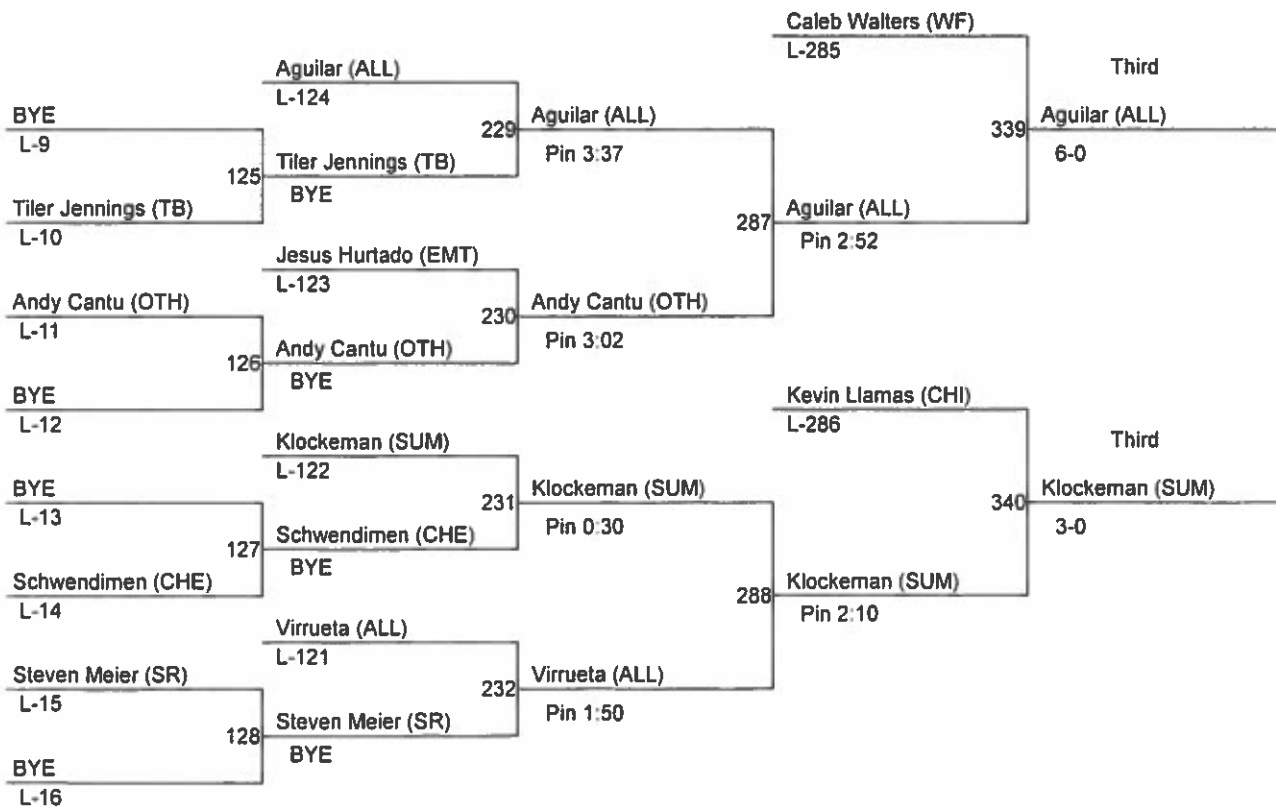

Westberg

Weight Class : 113

1. Uriel Garcia (WA)
2. Sam Guerrero (SUNN)
3. Stephen Aguilar (ALL)
3. Griffin Klockeman (SUM)
5. Caleb Walters (WF)
5. Kevin Llamas (CHI)