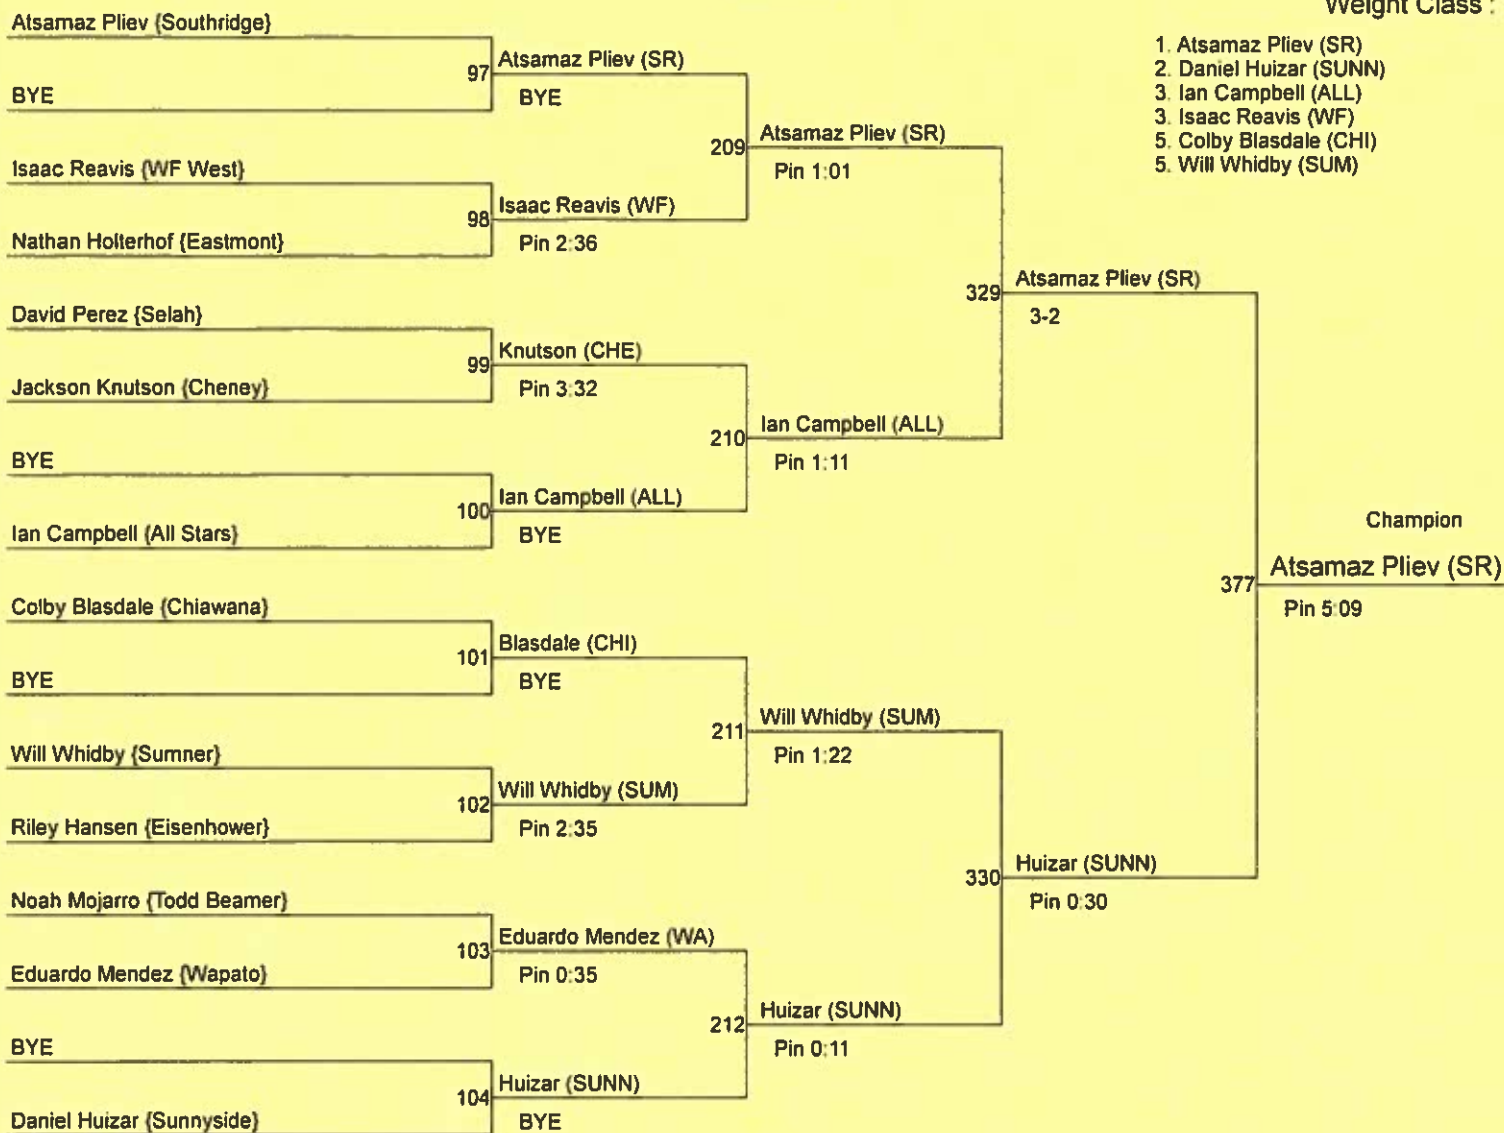

Westberg

Weight Class : 152

- 1. Steven Saltz (SR)
- 2. Riley Cissne (CHI)
- 3. Jackson Yates (SEL)
- 3. Jose Acevedo (WA)
- 5. Anthony Aguilara (CHE)
- 5. Carver Brennan (WF)

Westberg

Weight Class : 160

- 1. Mikael Failor (SR)
- 2. Tavin Blair (CHI)
- 3. Brandon Møllergaard (EB)
- 3. Miguel Villegas (IKE)
- 5. Ka'Imi Henry (WF)
- 5. Rodriguez Isaac (SUNN)

Westberg

Weight Class : 195

- 1. Trent Black (CHI)
- 2. Chris Powe (WF)
- 3. Eric Strayrook (SR)
- 3. Tyge Taylor (EB)
- 5. Isaiah Lopez (SUNN)
- 5. Whyat Erdman (EMT)

Westberg

Weight Class : 220

- 1. Atsamaz Pliev (SR)
- 2. Daniel Huizar (SUNN)
- 3. Ian Campbell (ALL)
- 3. Isaac Reavis (WF)
- 5. Colby Blasdale (CHI)
- 5. Will Whidby (SUM)

Westberg

Weight Class : 285

- 1. Hector Ramirez (SUNN)
- 2. Josh Alvarez (CHI)
- 3. Yuriy Slutskiy (SR)
- 3. Christian Tonga (EMT)
- 5. Cresencio Estrada (WA)
- 5. Mori Guilbeau (TB)