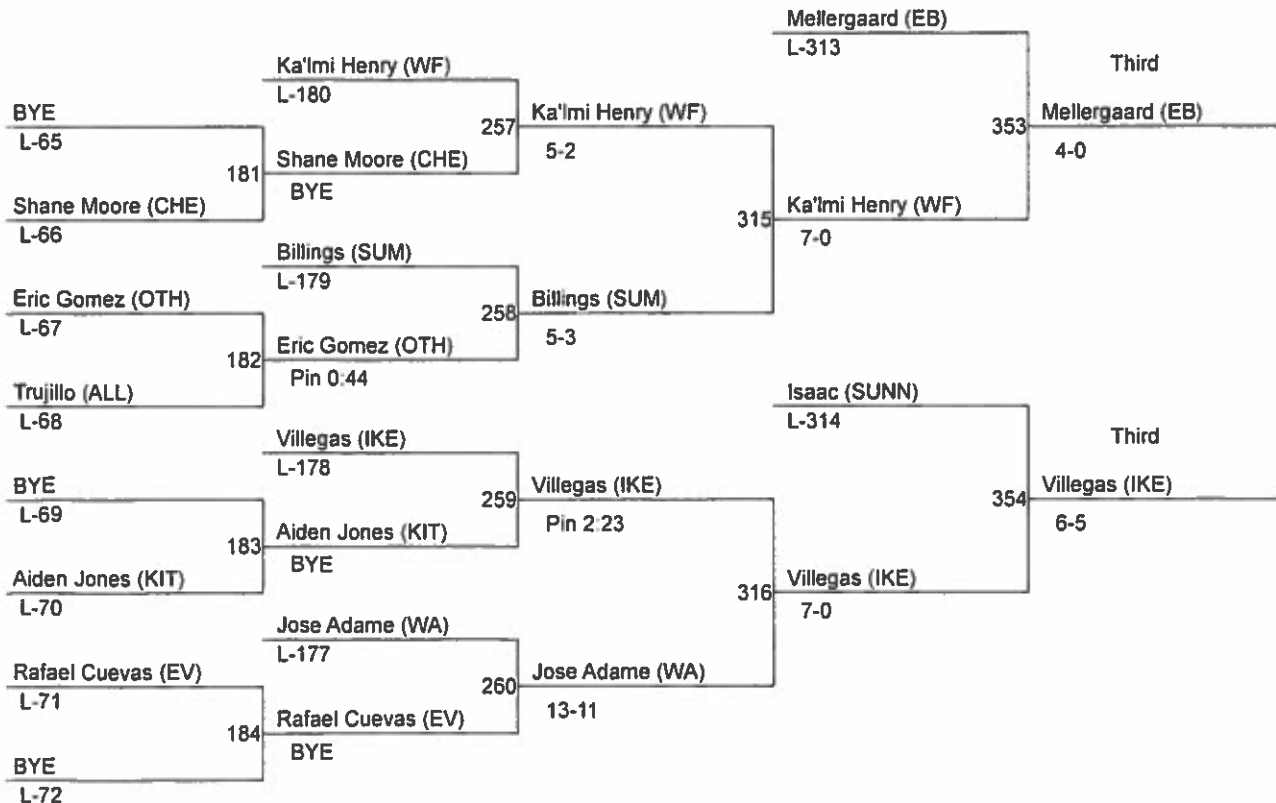

Westberg

Weight Class : 152

- 1. Steven Saltz (SR)
- 2. Riley Cissne (CHI)
- 3. Jackson Yates (SEL)
- 3. Jose Acevedo (WA)
- 5. Anthony Aguilara (CHE)
- 5. Carver Brennan (WF)

Westberg

Weight Class : 160

- 1. Mikael Failor (SR)
- 2. Tavin Blair (CHI)
- 3. Brandon Møllergaard (EB)
- 3. Miguel Villegas (IKE)
- 5. Ka'Imi Henry (WF)
- 5. Rodriguez Isaac (SUNN)