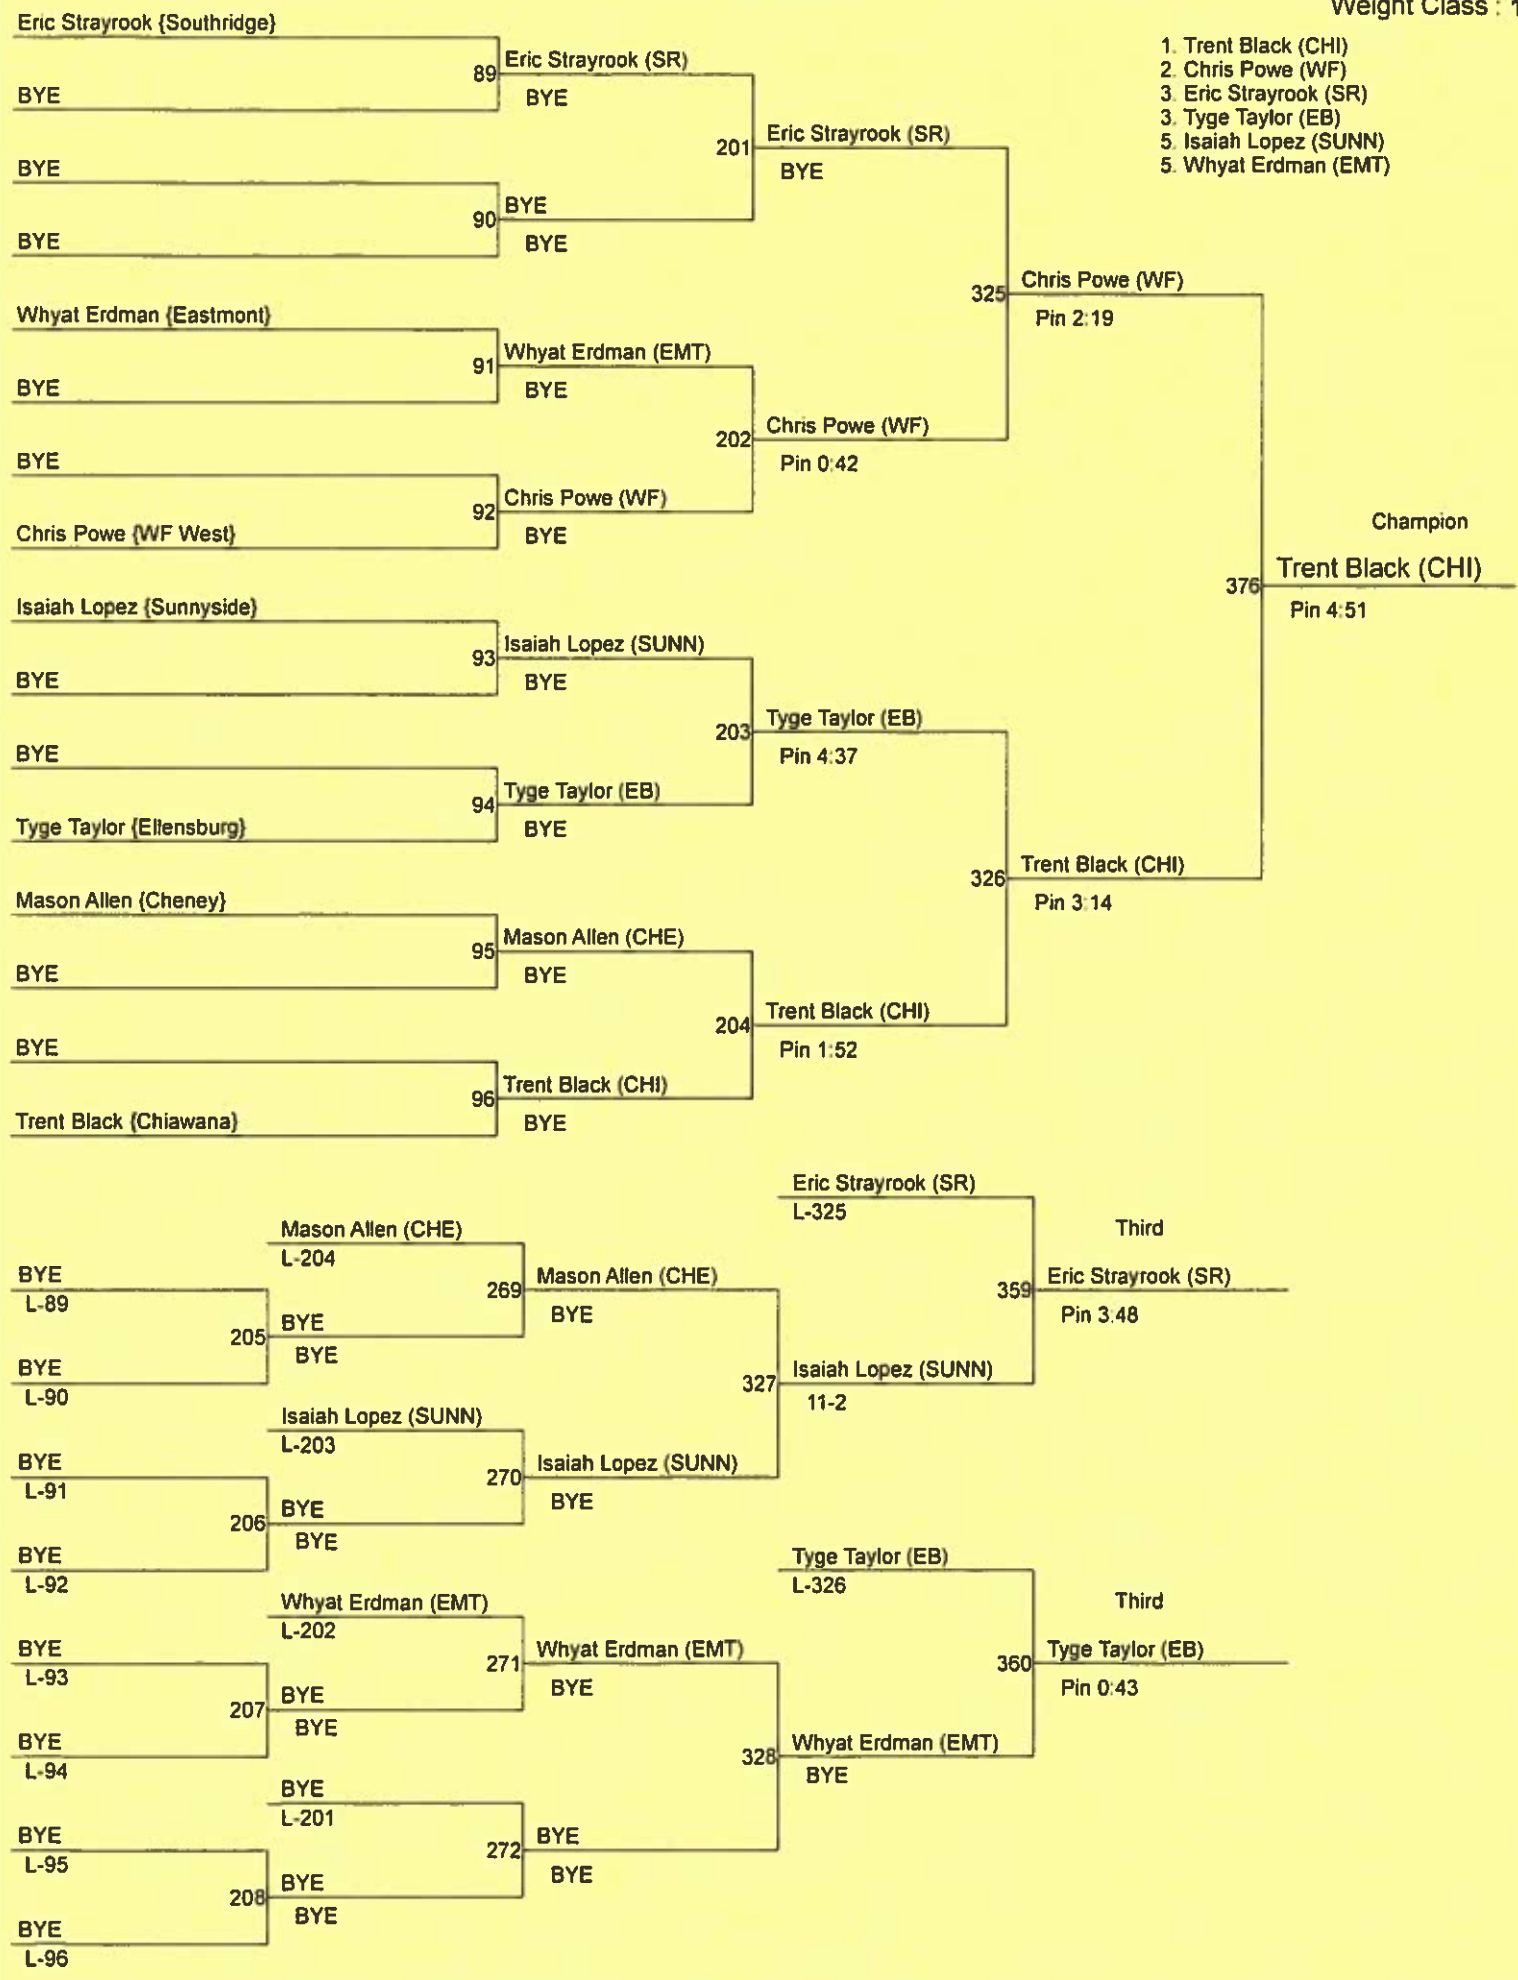

Westberg

Weight Class : 195

1. Trent Black (CHI)
2. Chris Powe (WF)
3. Eric Strayrook (SR)
3. Tyge Taylor (EB)
5. Isaiah Lopez (SUNN)
5. Whyat Erdman (EMT)