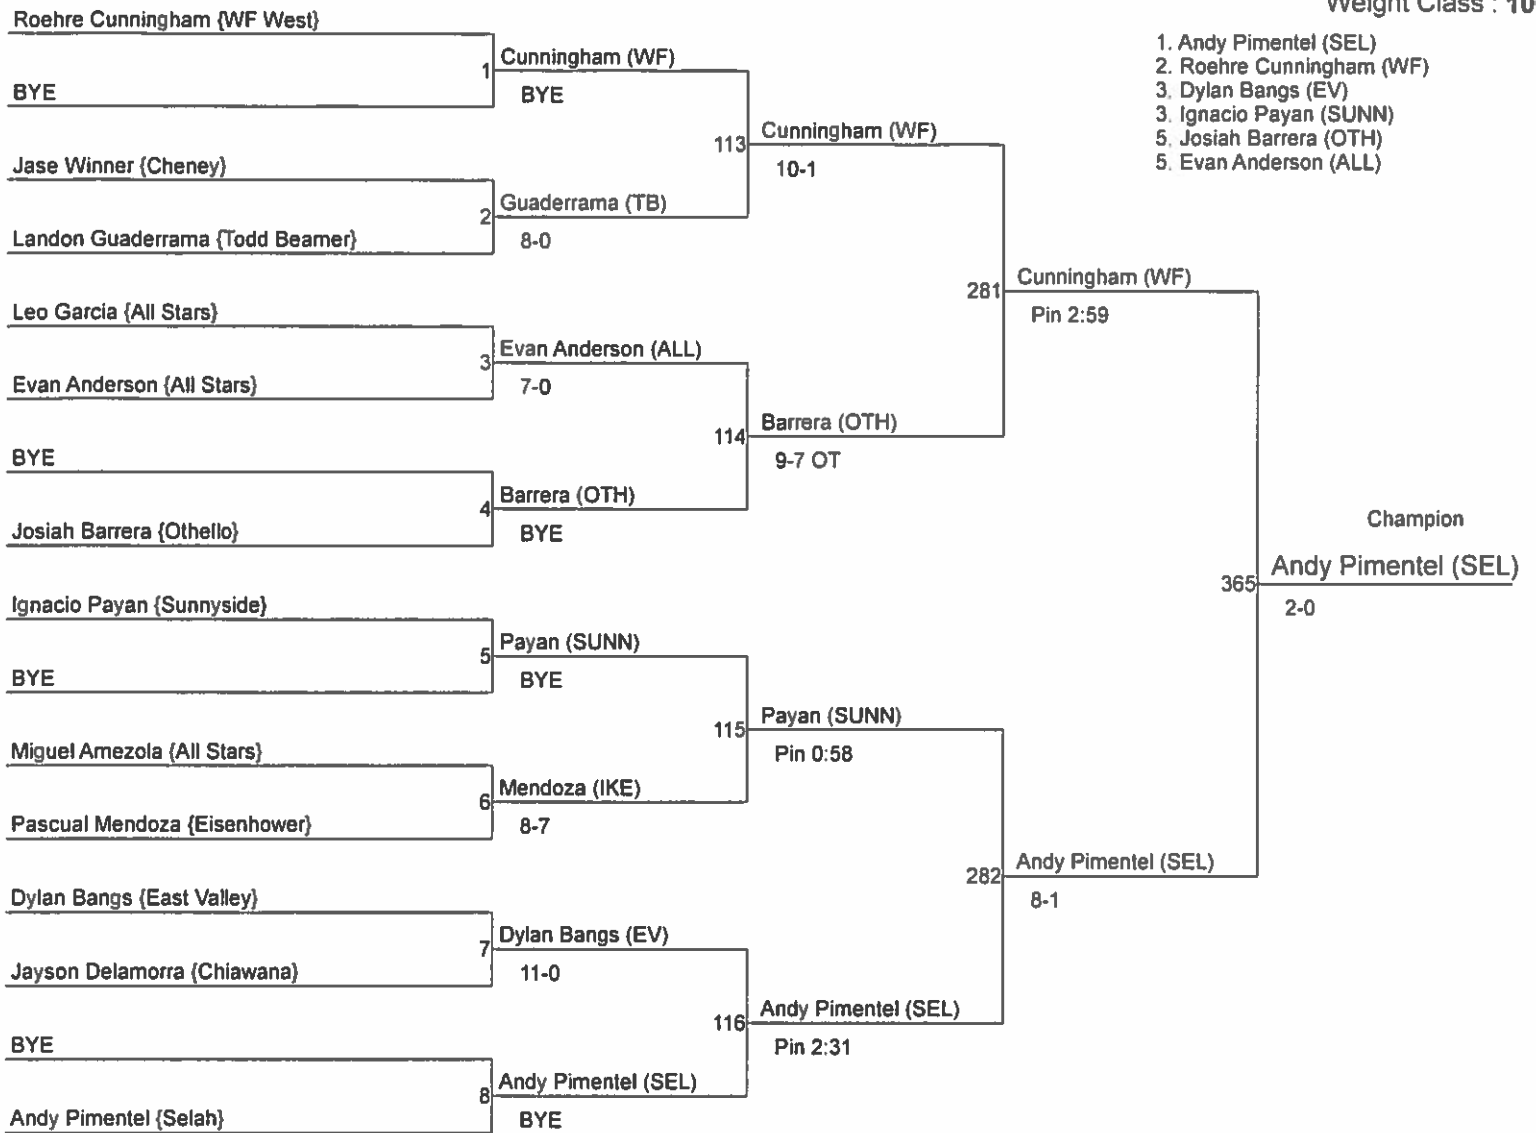

2018 Ray Westberg Wrestling Invitational

1.	Sunnyside	194
2.	Chiawana	193.5
3.	Southridge	192
4.	Wapato	156
5.	Sumner	150
6.	WF West	141
7.	Cheney	118.5
8.	Ellensburg	80
9.	Eastmont	63
10.	Selah	61
11.	Todd Beamer	38
12.	East Valley	36.5
13.	Othello	30
14.	Eisenhower	28
15.	Kittitas	8

Outstanding Wrestler

106-145

145-Alex Vaca {Wapato}

152-285

170-Tyson Stover {Chiawana}

Westberg

Weight Class : 106

- 1. Andy Pimentel (SEL)
- 2. Roehre Cunningham (WF)
- 3. Dylan Bangs (EV)
- 3. Ignacio Payan (SUNN)
- 5. Josiah Barrera (OTH)
- 5. Evan Anderson (ALL)