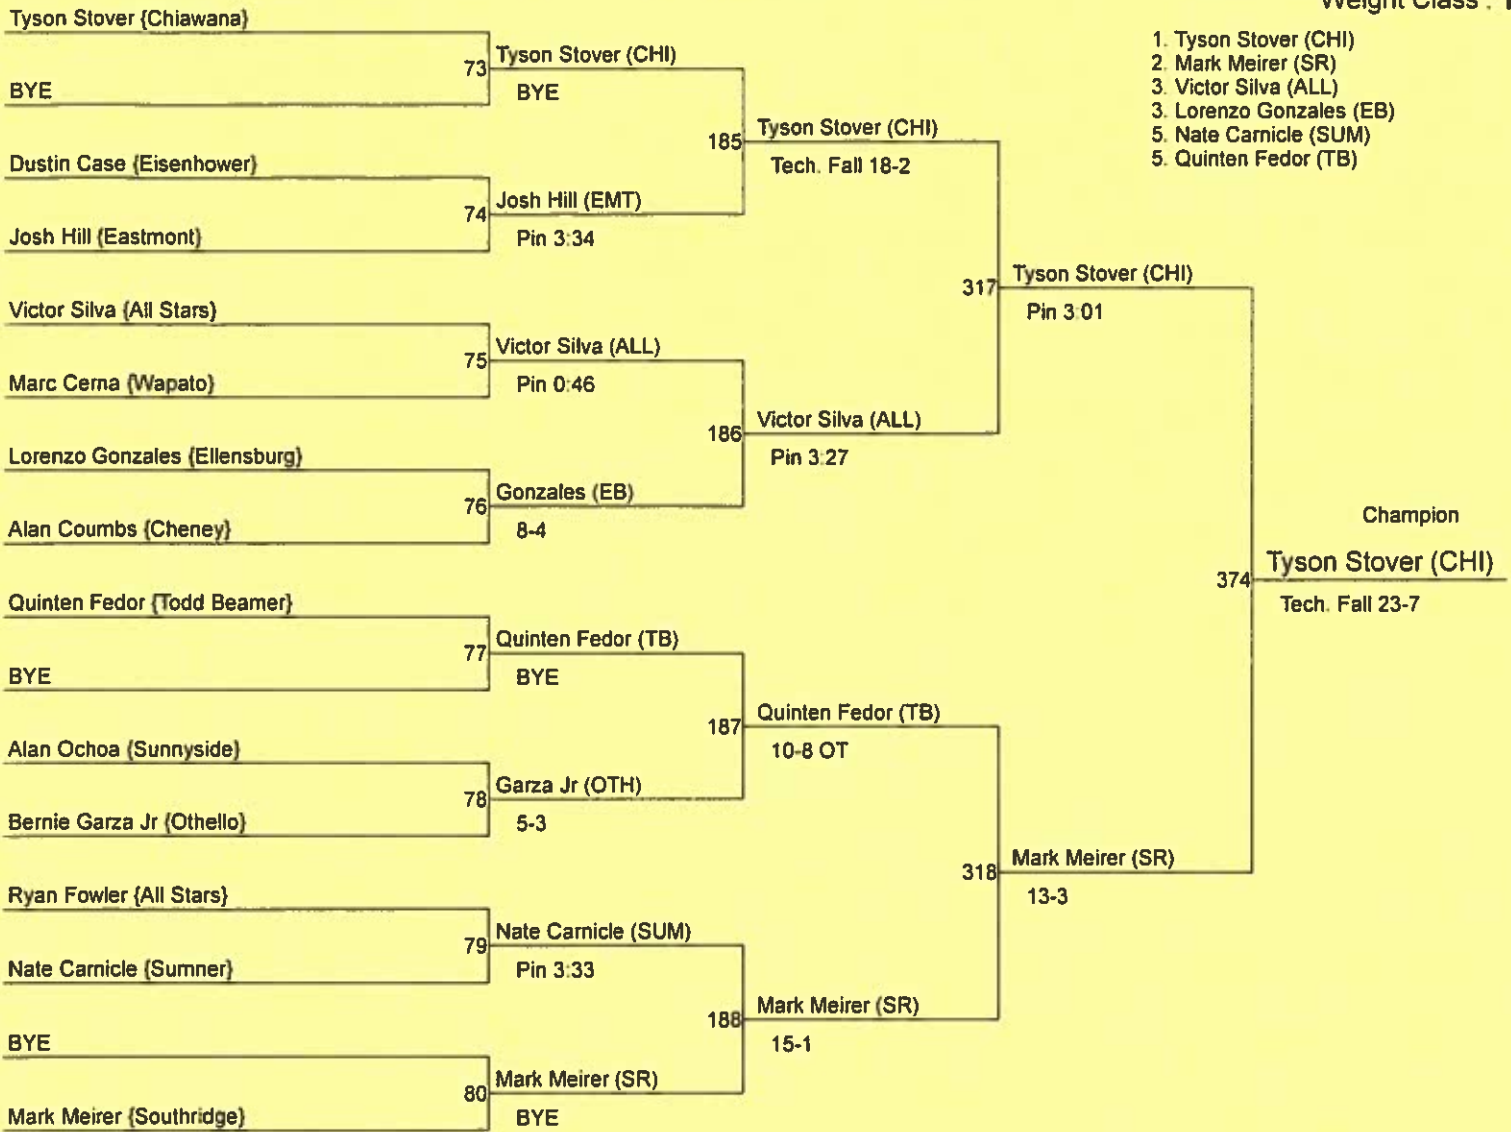

Westberg

Weight Class : 170

1. Tyson Stover (CHI)
2. Mark Meirer (SR)
3. Victor Silva (ALL)
3. Lorenzo Gonzales (EB)
5. Nate Carnicle (SUM)
5. Quinten Fedor (TB)