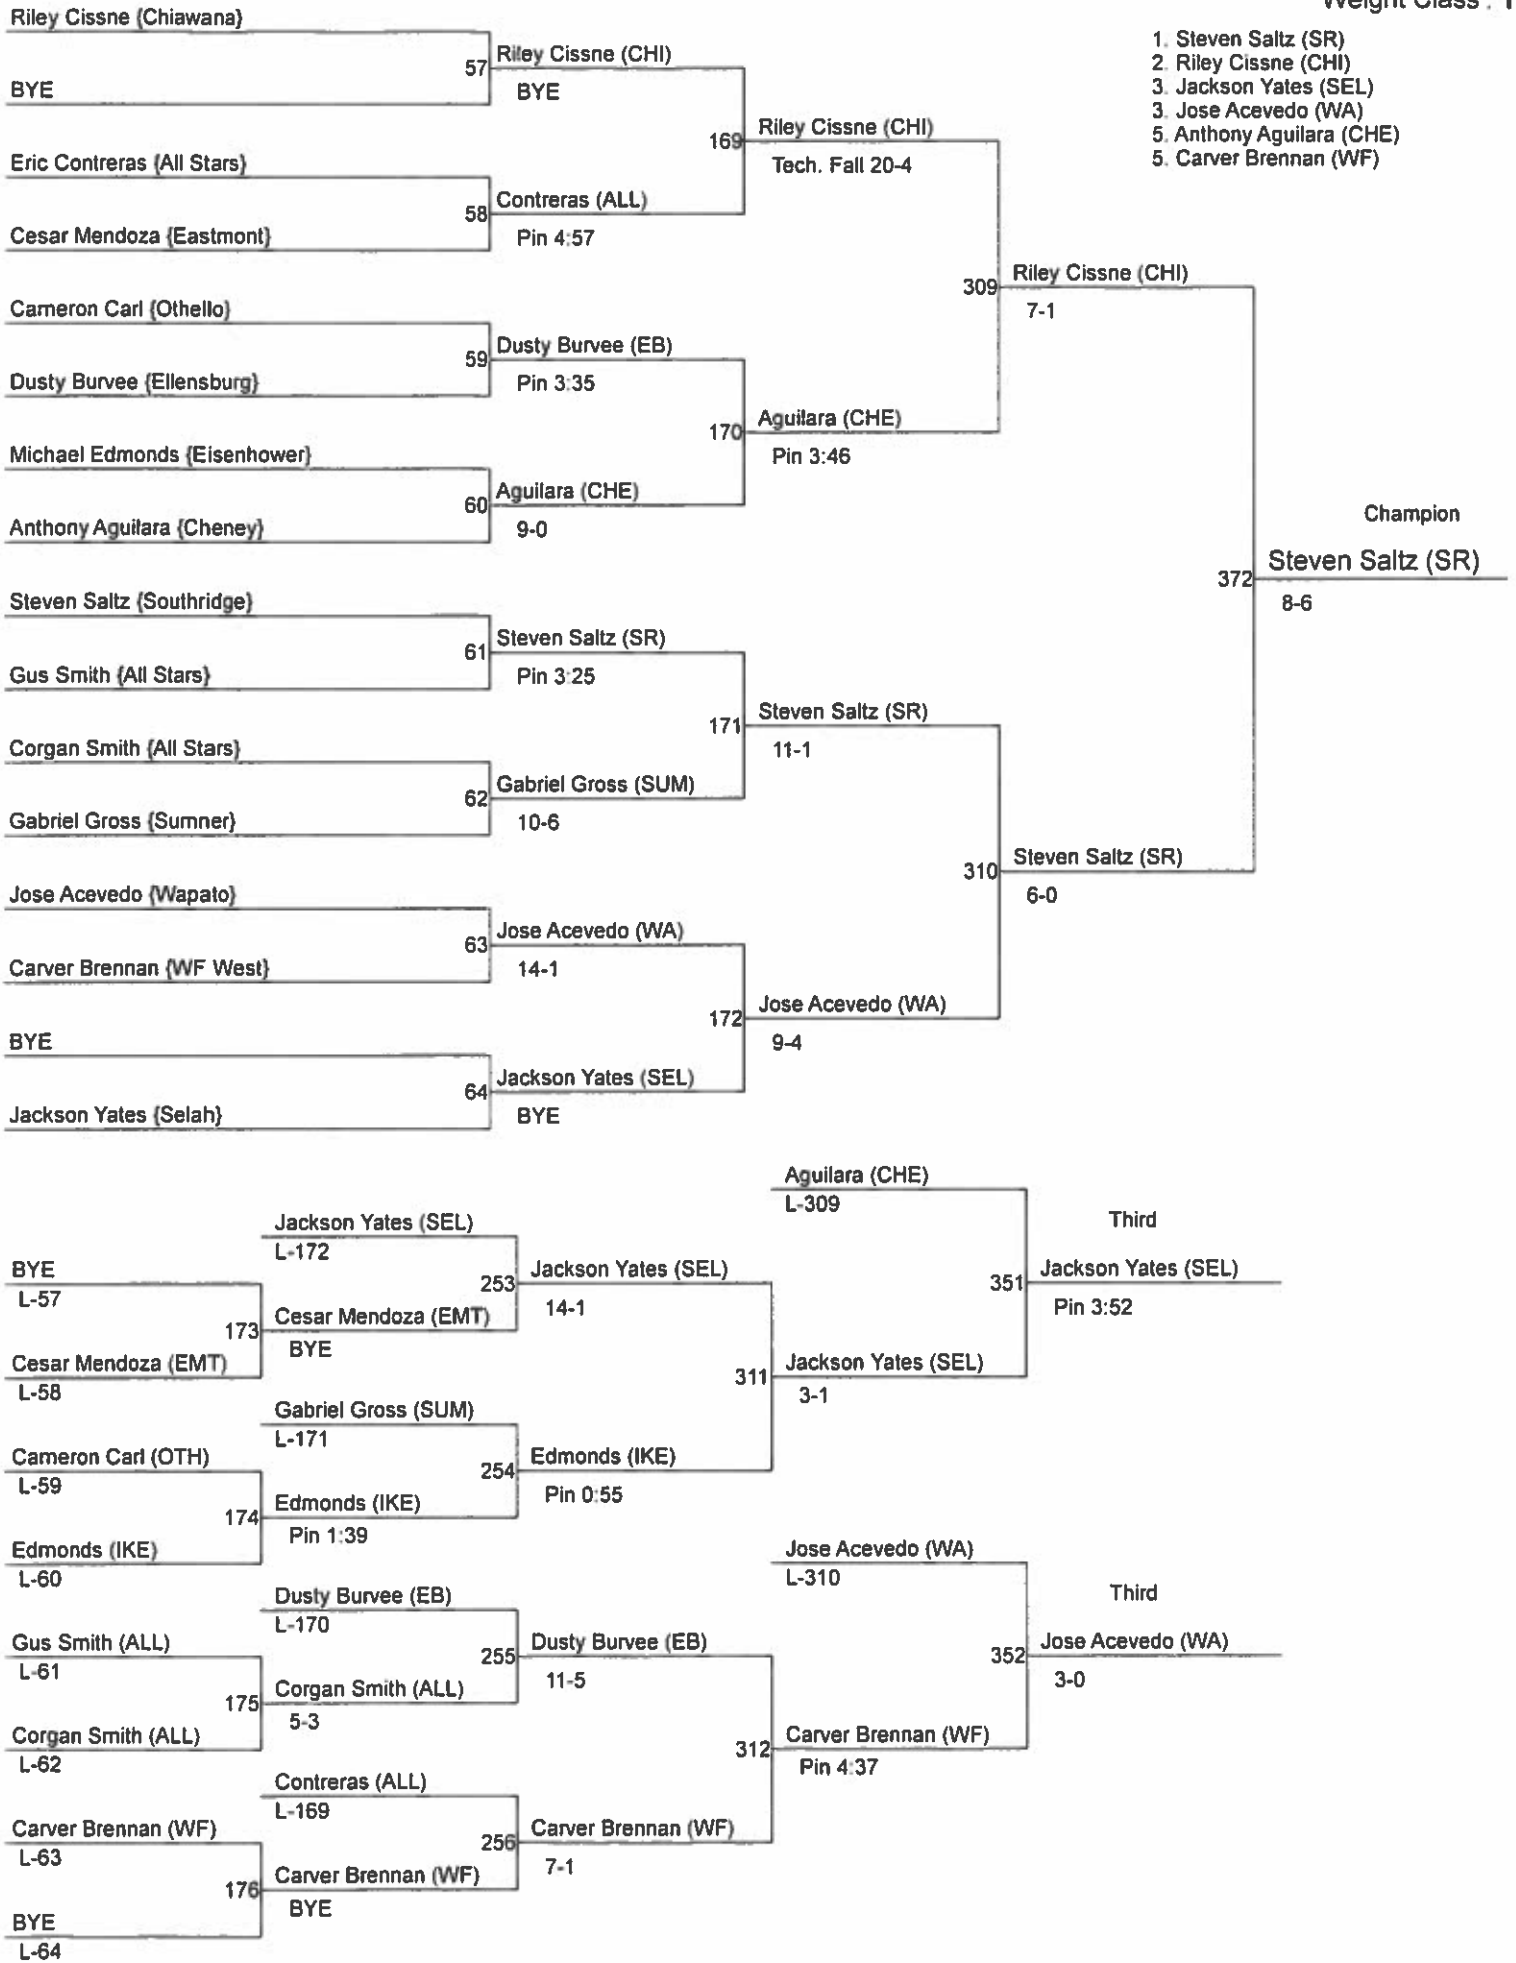

Westberg

Weight Class : 152

- 1. Steven Saltz (SR)
- 2. Riley Cissne (CHI)
- 3. Jackson Yates (SEL)
- 3. Jose Acevedo (WA)
- 5. Anthony Aguilara (CHE)
- 5. Carver Brennan (WF)

Westberg

Weight Class : 160

- 1. Mikael Failor (SR)
- 2. Tavin Blair (CHI)
- 3. Brandon Møllergaard (EB)
- 3. Miguel Villegas (IKE)
- 5. Ka'Imi Henry (WF)
- 5. Rodriguez Isaac (SUNN)