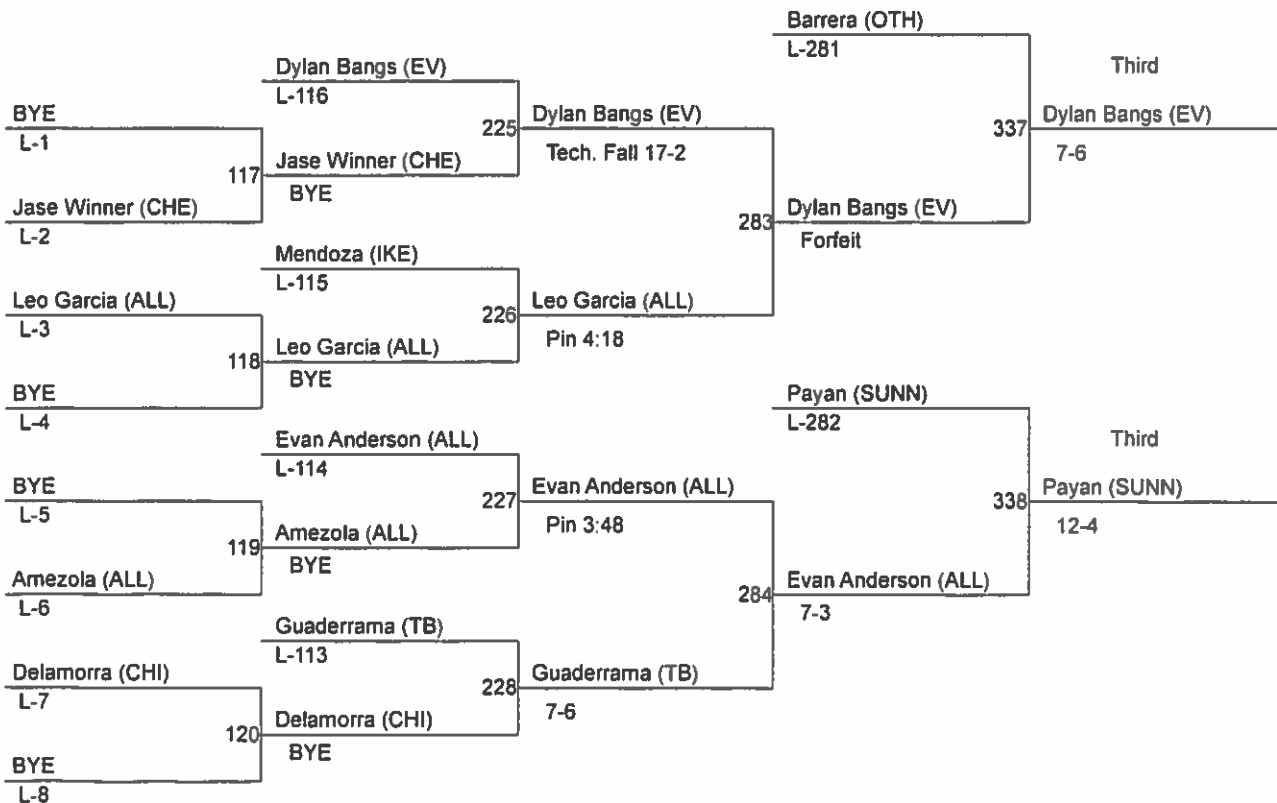

2018 Ray Westberg Wrestling Invitational

1.	Sunnyside	194
2.	Chiawana	193.5
3.	Southridge	192
4.	Wapato	156
5.	Sumner	150
6.	WF West	141
7.	Cheney	118.5
8.	Ellensburg	80
9.	Eastmont	63
10.	Selah	61
11.	Todd Beamer	38
12.	East Valley	36.5
13.	Othello	30
14.	Eisenhower	28
15.	Kittitas	8

Outstanding Wrestler

106-145

145-Alex Vaca {Wapato}

152-285

170-Tyson Stover {Chiawana}

Westberg

Weight Class : 106

- 1. Andy Pimentel (SEL)
- 2. Roehre Cunningham (WF)
- 3. Dylan Bangs (EV)
- 3. Ignacio Payan (SUNN)
- 5. Josiah Barrera (OTH)
- 5. Evan Anderson (ALL)