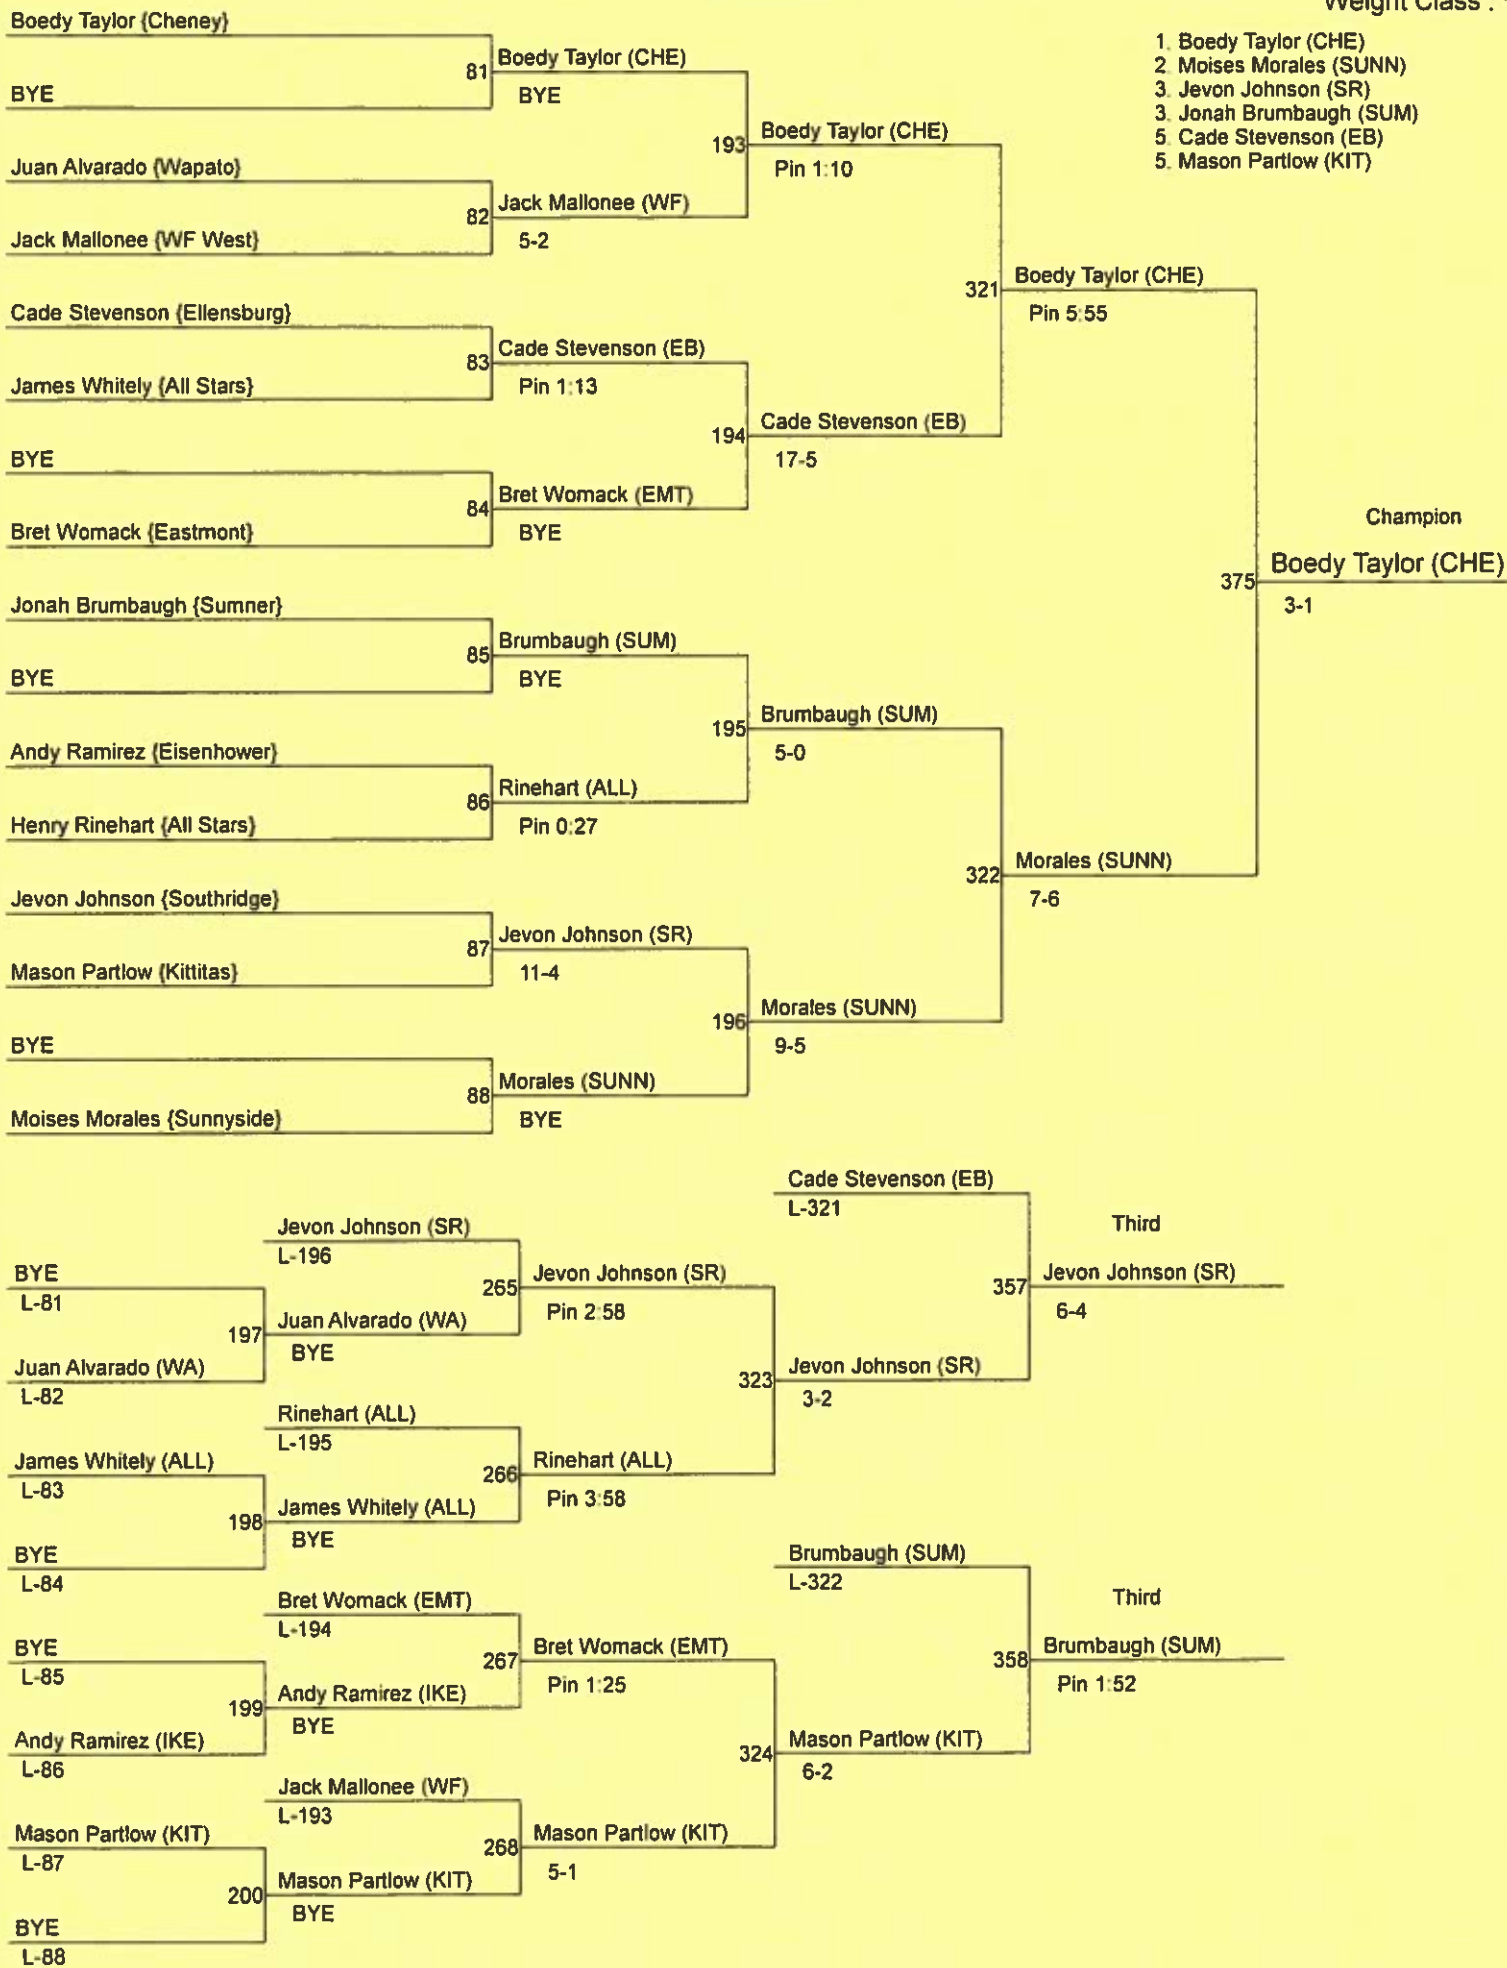

Westberg

Weight Class : 182

1. Boedy Taylor (CHE)
2. Moises Morales (SUNN)
3. Jevon Johnson (SR)
3. Jonah Brumbaugh (SUM)
5. Cade Stevenson (EB)
5. Mason Partlow (KIT)