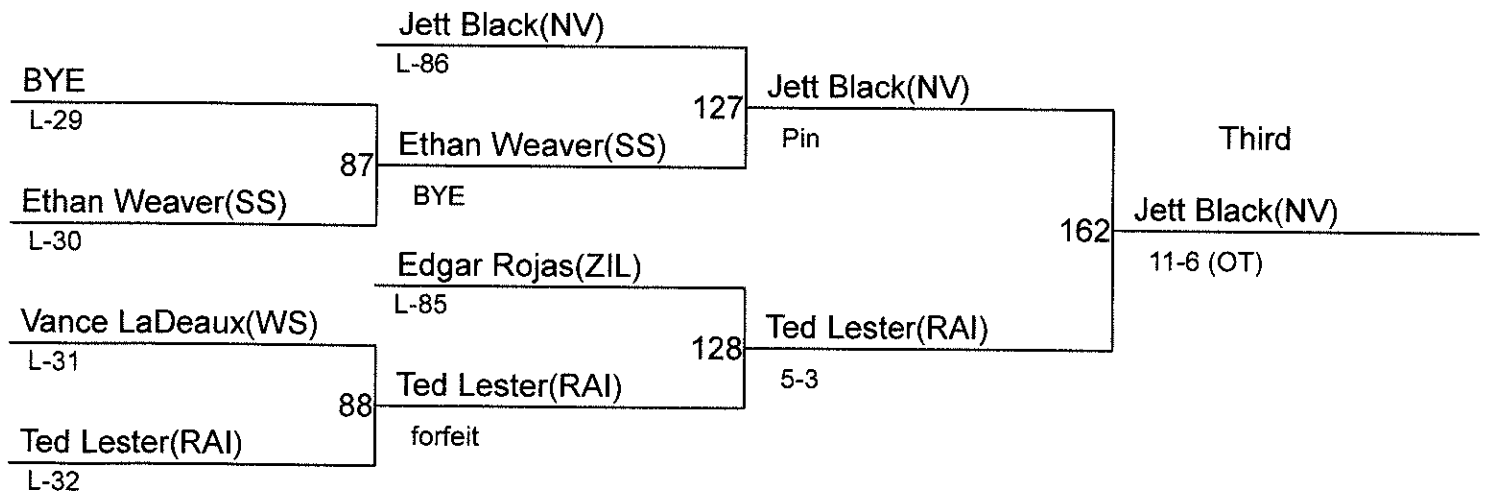

2018 Mid Valley Mat Classic

Weight Class : 152

1. Tait Lyle (REA)
2. Riley Nikkola (REA)-NS
3. Jett Black(NV)
4. Ted Lester(RAI)
5. Edgar Rojas(ZIL)
6. Ethan Weaver(SS)