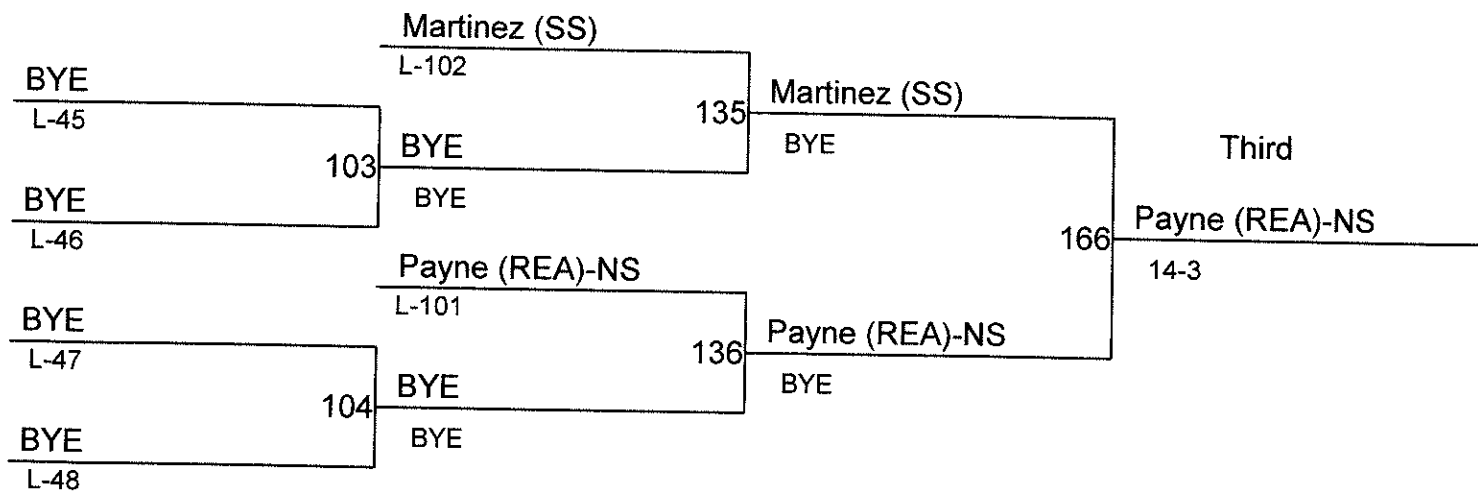

2018 Mid Valley Mat Classic

Weight Class : **195**

1. JW Merriott (REA)
2. Hunter Gangle (NV)
3. Mason Payne (REA)-NS
4. Nathan Martinez (SS)
5. BYE
6. BYE