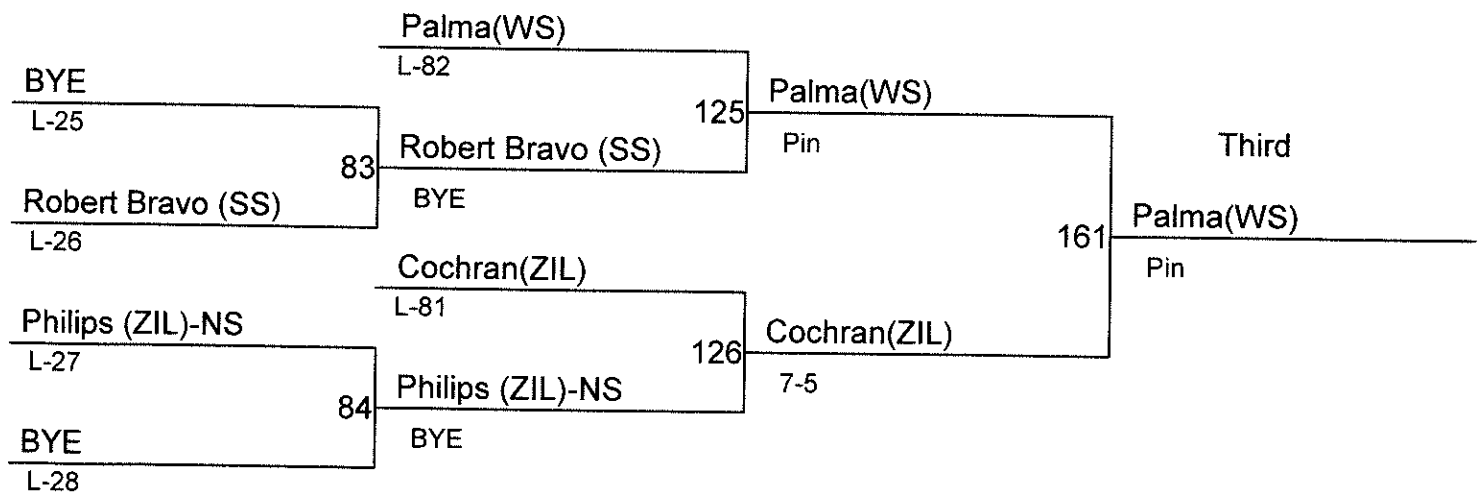

2018 Mid Valley Mat Classic

Weight Class : 145

1. Rylan Anderson(REA)
2. Brody Klien(RAI)
3. Gilberto Palma(WS)
4. Kagain Cochran(ZIL)
5. Robert Bravo (SS)
6. Andrew Philips (ZIL)-NS