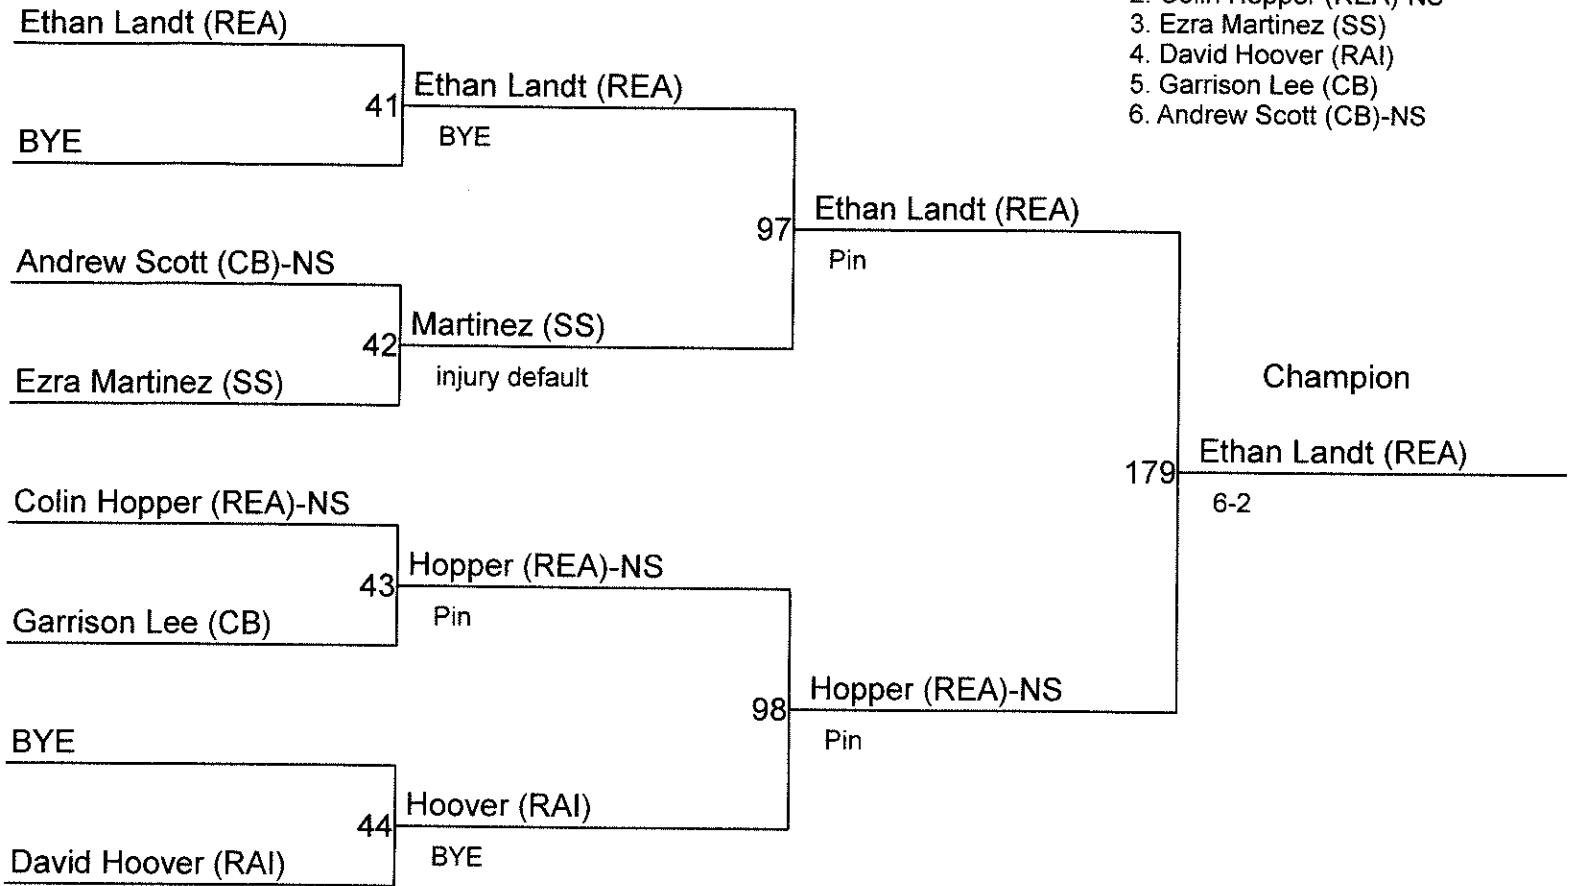

**2018 Mid Valley Mat Classic**

Weight Class : **195**

1. JW Merriott (REA)
2. Hunter Gangle (NV)
3. Mason Payne (REA)-NS
4. Nathan Martinez (SS)
5. BYE
6. BYE