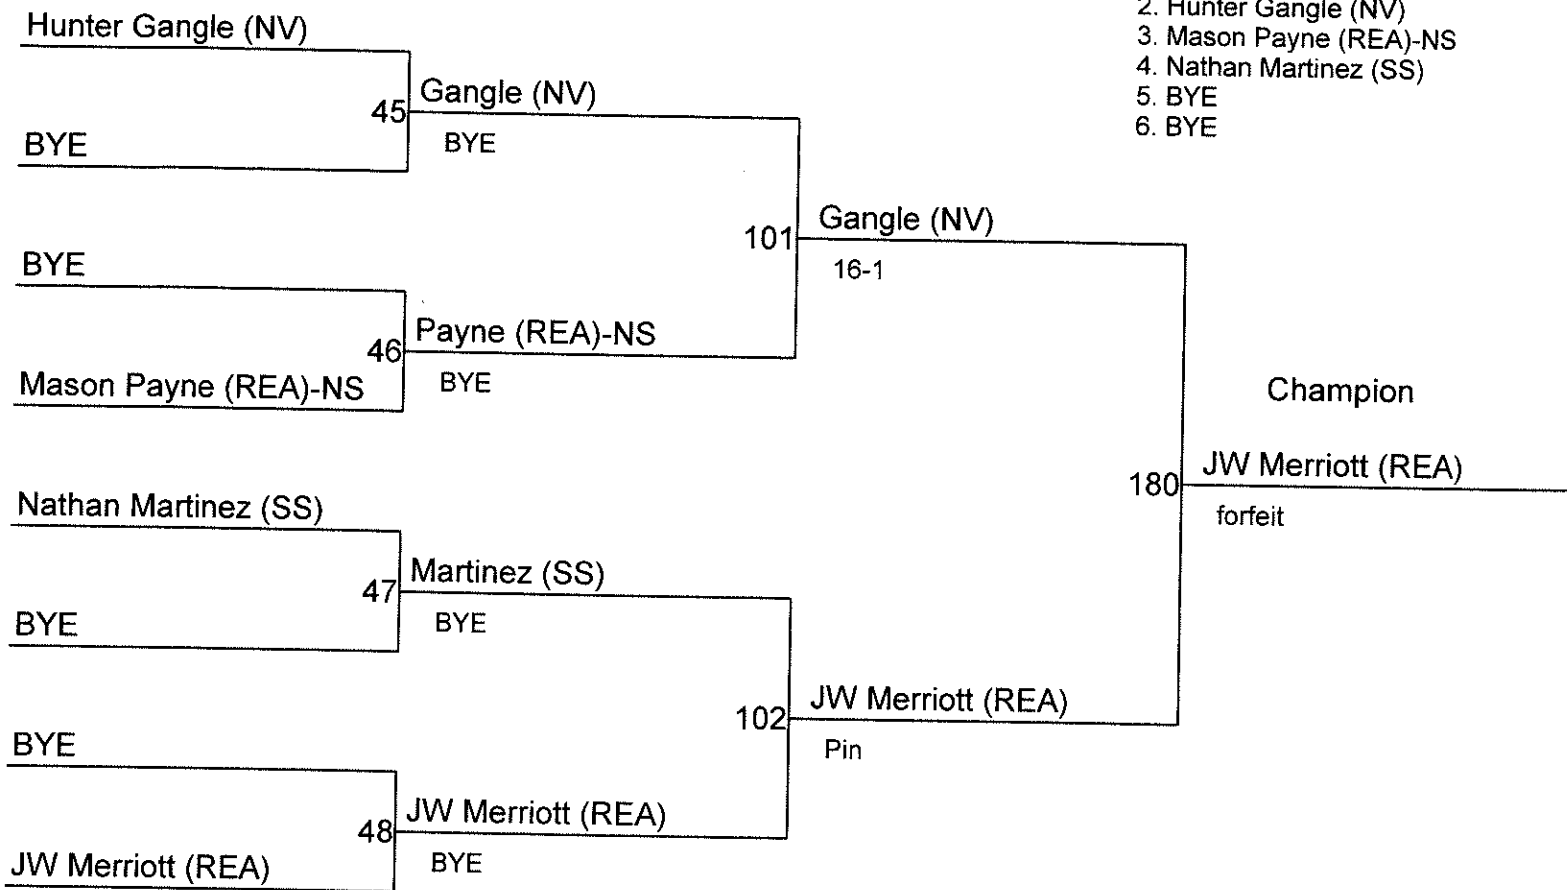

## 2018 Mid Valley Mat Classic

Weight Class : **160**

1. Kobe Martinez (REA)
2. Elvis Lopez(WS)
3. Josh Erme(BC)
4. Jacob Martin(RAI)
5. Koty Anderson (RIV)
6. Tristan DeOchoa(ZIL)

**2018 Mid Valley Mat Classic**

**Weight Class : 170**

1. Ozius Harden (REA)
2. Cameron Garcia (WS)
3. Alex Moe (RAI)
4. Clayton Robert(SS)
5. Derek Davis (ZIL)
6. Nick Fountaine (BC)

**2018 Mid Valley Mat Classic**

Weight Class : 182

1. Ethan Landt (REA)
2. Colin Hopper (REA)-NS
3. Ezra Martinez (SS)
4. David Hoover (RAI)
5. Garrison Lee (CB)
6. Andrew Scott (CB)-NS

**2018 Mid Valley Mat Classic**

Weight Class : **195**

1. JW Merriott (REA)
2. Hunter Gangle (NV)
3. Mason Payne (REA)-NS
4. Nathan Martinez (SS)
5. BYE
6. BYE