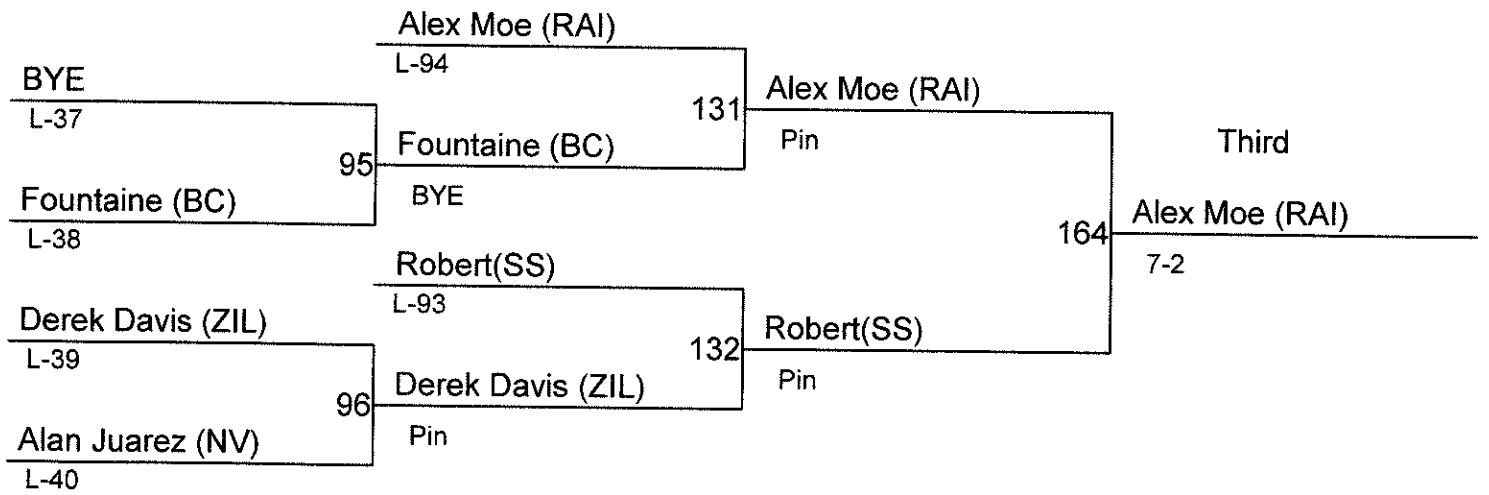

2018 Mid Valley Mat Classic

Weight Class : 170

1. Ozius Harden (REA)
2. Cameron Garcia (WS)
3. Alex Moe (RAI)
4. Clayton Robert(SS)
5. Derek Davis (ZIL)
6. Nick Fountaine (BC)