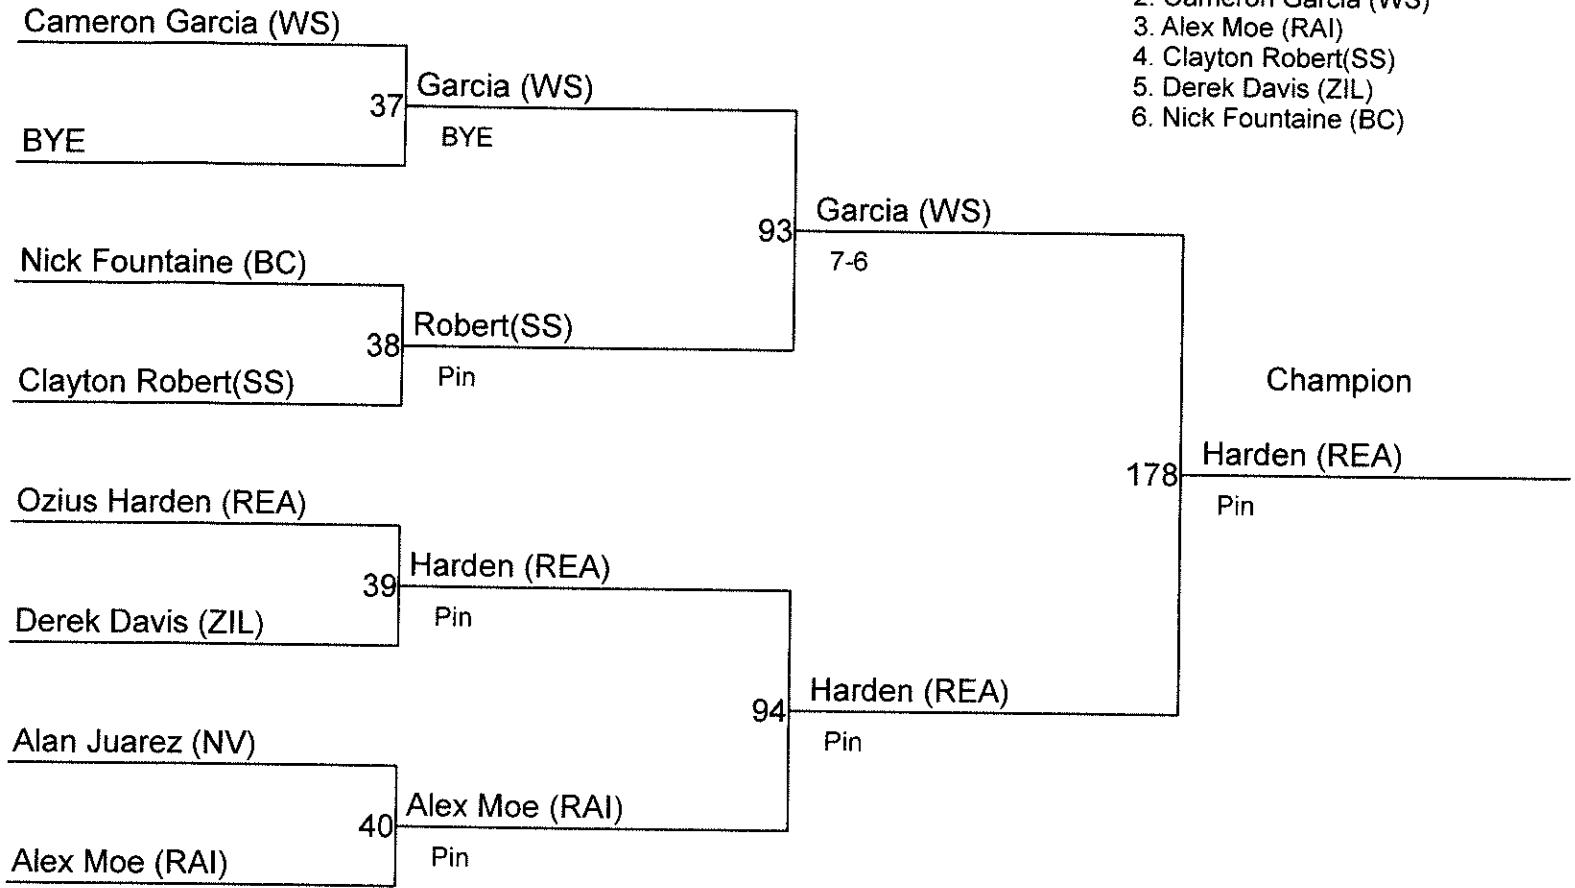

2018 Mid Valley Mat Classic

Weight Class : 170

1. Ozius Harden (REA)
2. Cameron Garcia (WS)
3. Alex Moe (RAI)
4. Clayton Robert(SS)
5. Derek Davis (ZIL)
6. Nick Fountaine (BC)