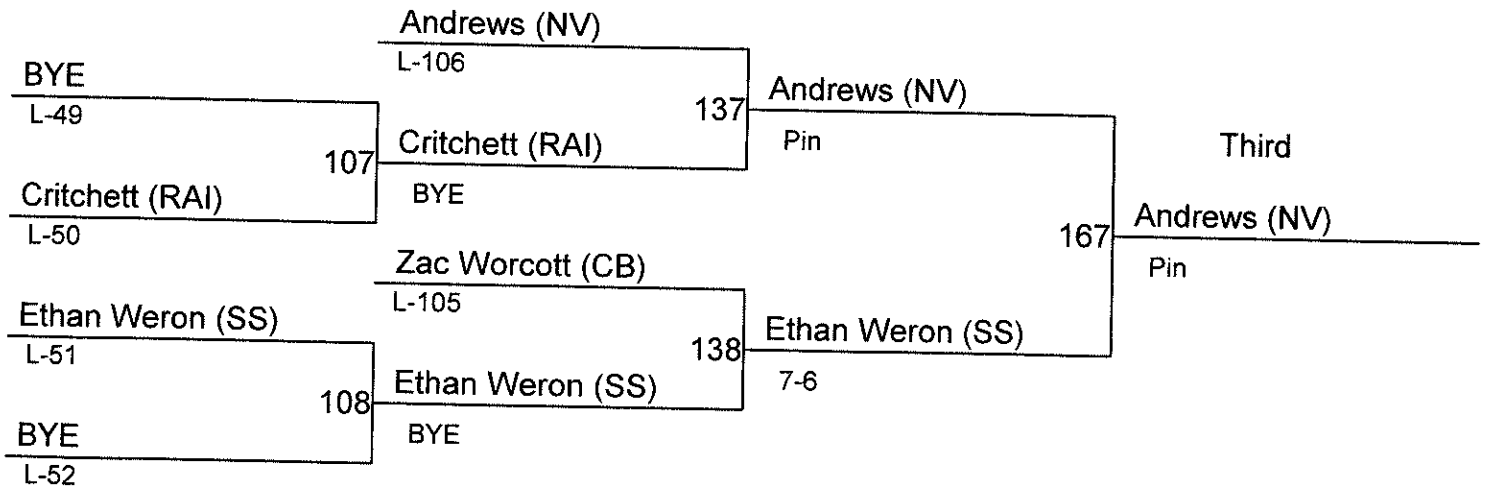

2018 Mid Valley Mat Classic

Weight Class : **220**

1. Devin Roberts (RIV)
2. Colton Cotter (REA)
3. Blake Andrews (NV)
4. Ethan Weron (SS)
5. Drew Critchett (RAI)
6. Zac Worcott (CB)