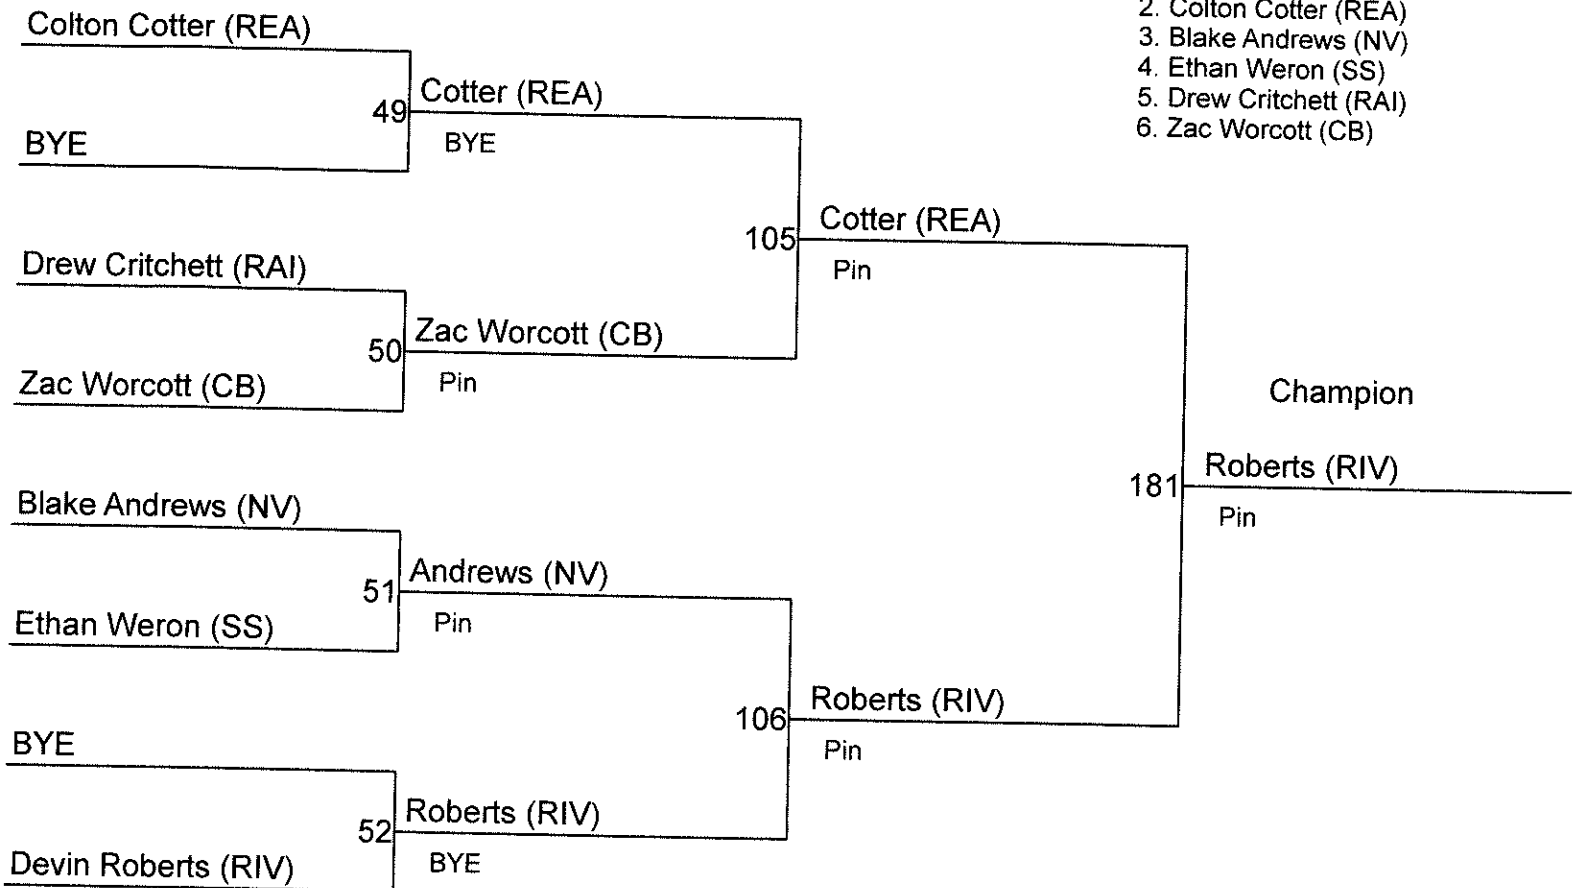

2018 Mid Valley Mat Classic

Weight Class : **220**

1. Devin Roberts (RIV)
2. Colton Cotter (REA)
3. Blake Andrews (NV)
4. Ethan Weron (SS)
5. Drew Critchett (RAI)
6. Zac Worcott (CB)