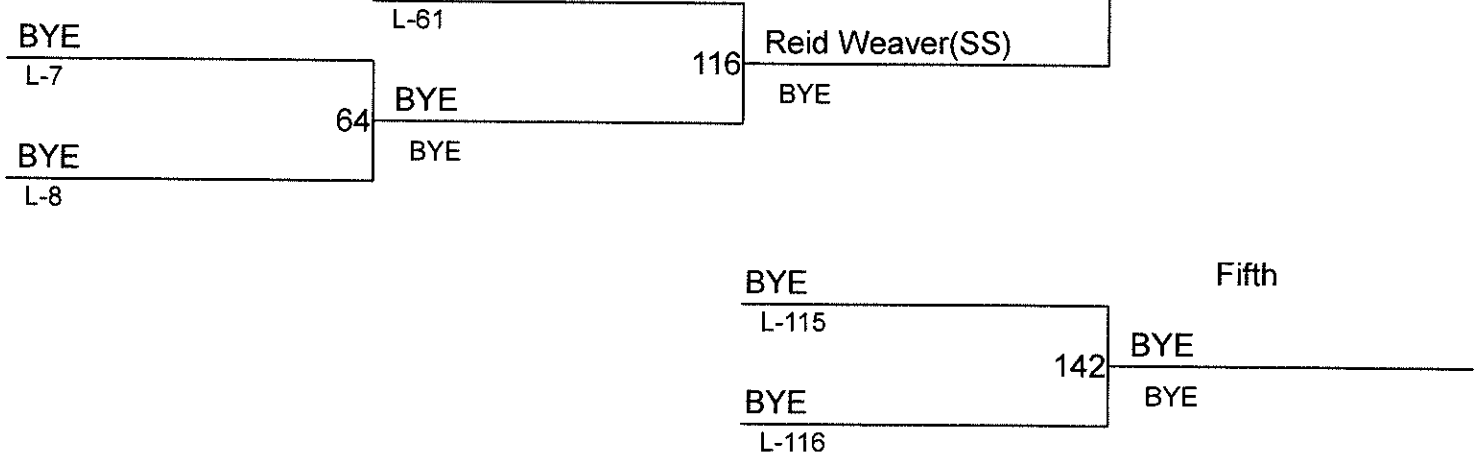

2018 Mid Valley Mat Classic

Weight Class : 113

1. John Mitzel(NV)
2. Tyler Barlass(RAI)
3. Alejandro Ramirez(WS)
4. Reid Weaver(SS)
5. BYE
6. BYE