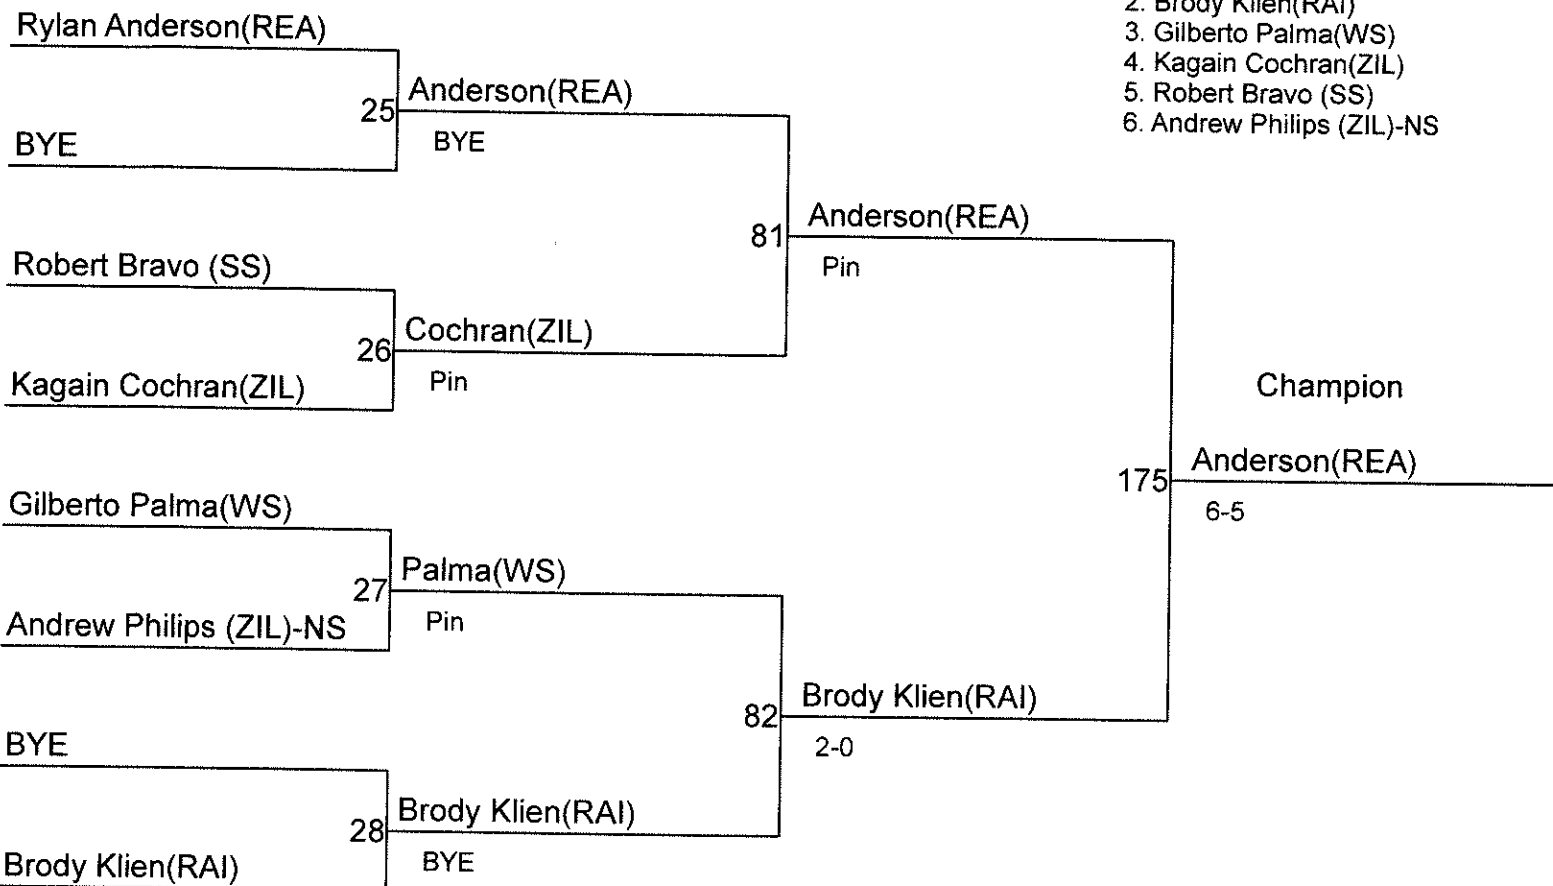

2018 Mid Valley Mat Classic

Weight Class : 145

1. Rylan Anderson(REA)
2. Brody Klien(RAI)
3. Gilberto Palma(WS)
4. Kagain Cochran(ZIL)
5. Robert Bravo (SS)
6. Andrew Philips (ZIL)-NS