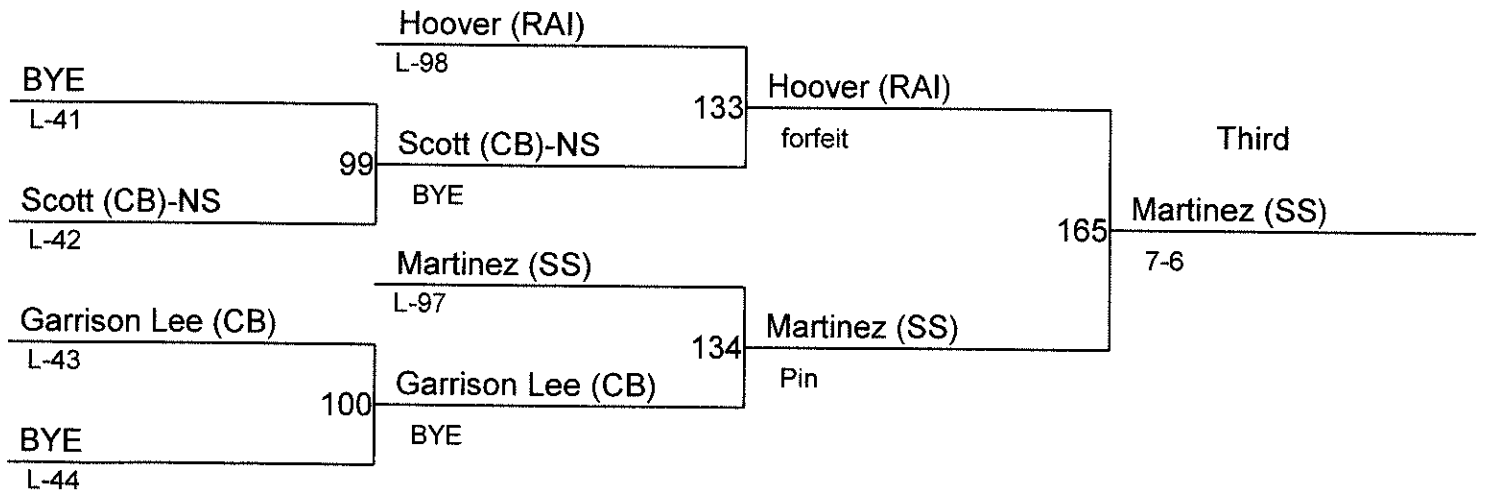

**Weight Class : 170**

1. Ozius Harden (REA)
2. Cameron Garcia (WS)
3. Alex Moe (RAI)
4. Clayton Robert(SS)
5. Derek Davis (ZIL)
6. Nick Fountaine (BC)

**2018 Mid Valley Mat Classic**

Weight Class : 182

1. Ethan Landt (REA)
2. Colin Hopper (REA)-NS
3. Ezra Martinez (SS)
4. David Hoover (RAI)
5. Garrison Lee (CB)
6. Andrew Scott (CB)-NS