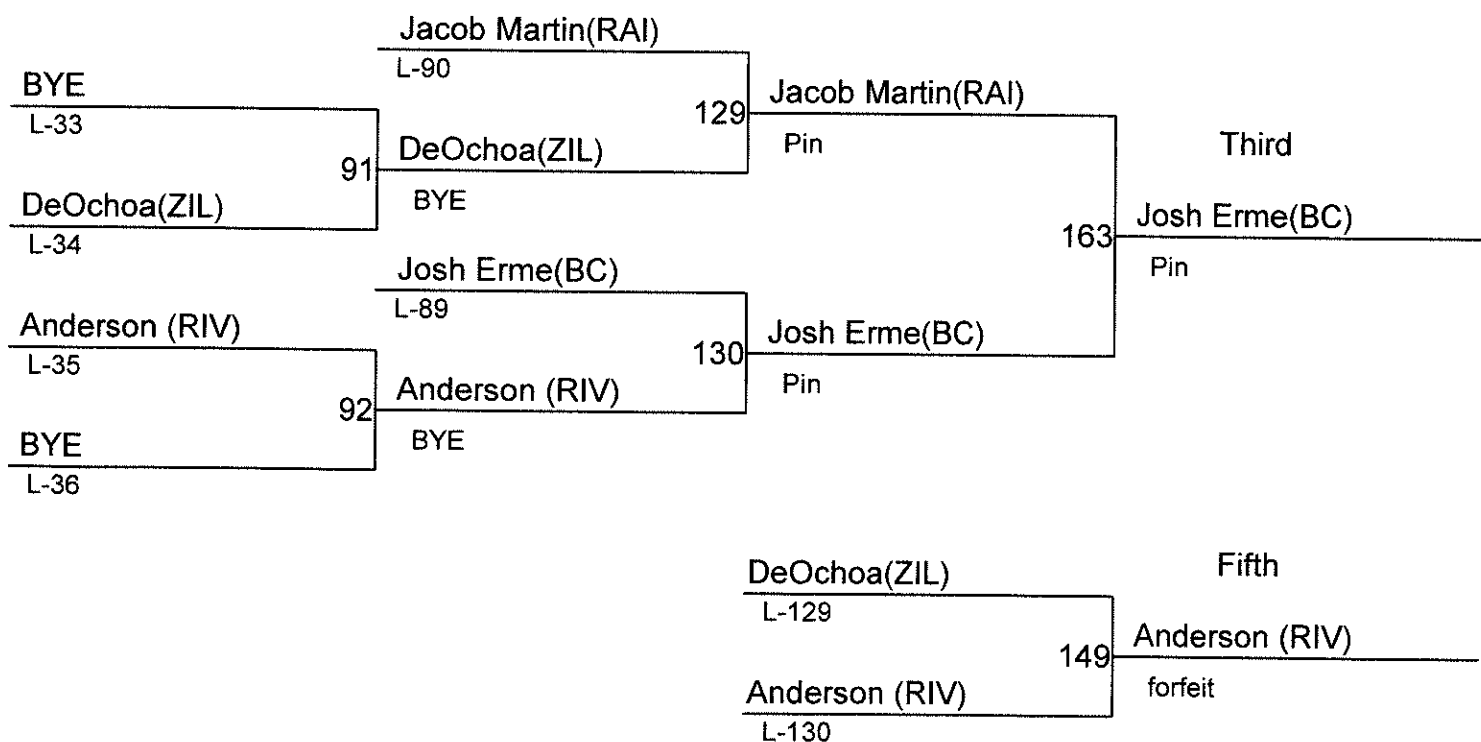

2018 Mid Valley Mat Classic

Weight Class : **160**

1. Kobe Martinez (REA)
2. Elvis Lopez(WS)
3. Josh Erme(BC)
4. Jacob Martin(RAI)
5. Koty Anderson (RIV)
6. Tristan DeOchoa(ZIL)