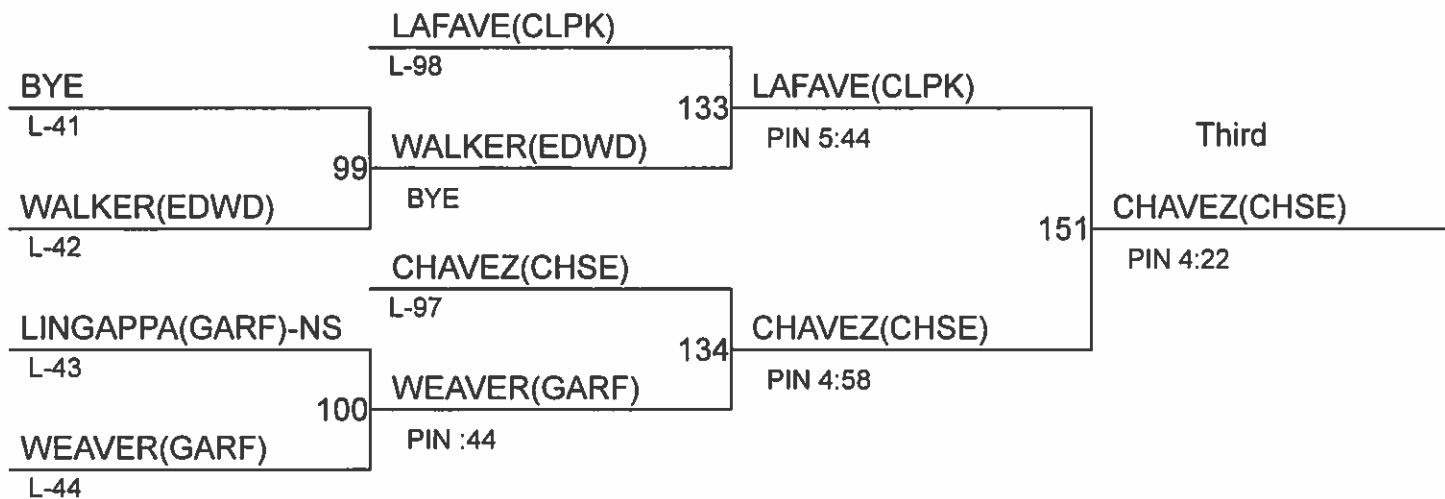

12-HENRY NGUYEN(CHSE)

Champion

Third

RELENTLESS 3

Weight Class : 182

1. 12-NATE MARTIN(JUAN)
2. 11-MILES GIONET(WSEA)
3. 12-ISMAIL CHAVEZ(CHSE)
4. 11-GIANNI LAFAVE(CLPK)

RELENTLESS 3

Weight Class : 195