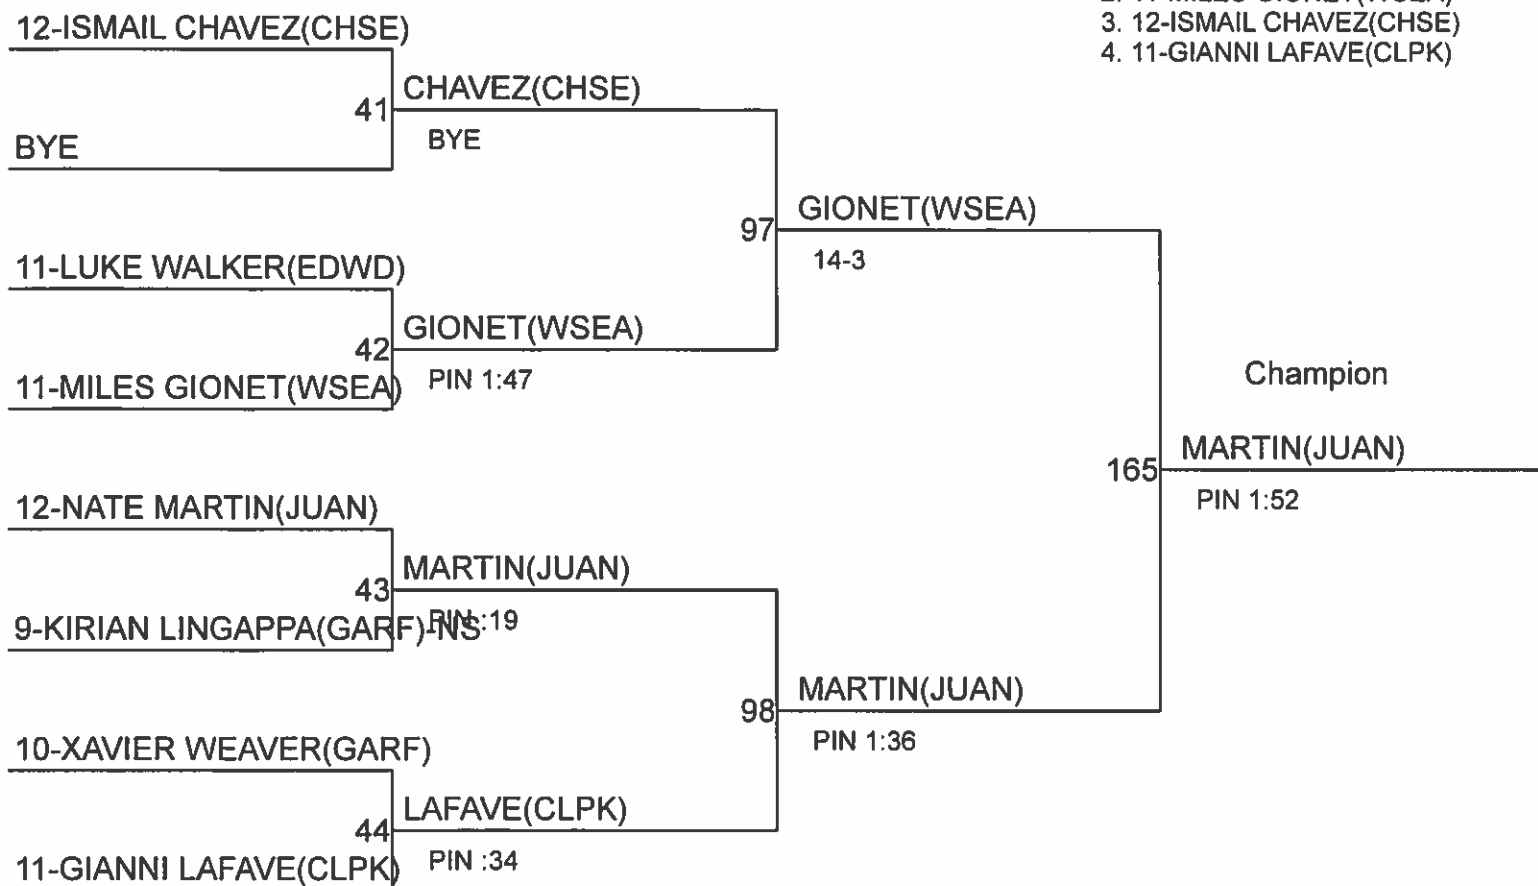

12-HENRY NGUYEN(CHSE)

Champion

Third

RELENTLESS 3

Weight Class : 182

1. 12-NATE MARTIN(JUAN)
2. 11-MILES GIONET(WSEA)
3. 12-ISMAIL CHAVEZ(CHSE)
4. 11-GIANNI LAFAVE(CLPK)

RELENTLESS 3

Weight Class : 195

1. 11-DONNIE HOWARD(MRCR)
2. 11-ISAIAH EUBANKS(JUAN)
3. 10-OWEN BAEBLER(MRCR)-NS
4. 10-DEJOVONNIE AMS(CLEV)

11-DONNIE HOWARD(MRCR)

10-ISSE MOHAMED(CHSE)

10-DEJOVONNIE AMS(CLEV)

9-ANTHONY CROMBIE(MKST)

10-OWEN BAEBLER(MRCR)-NS