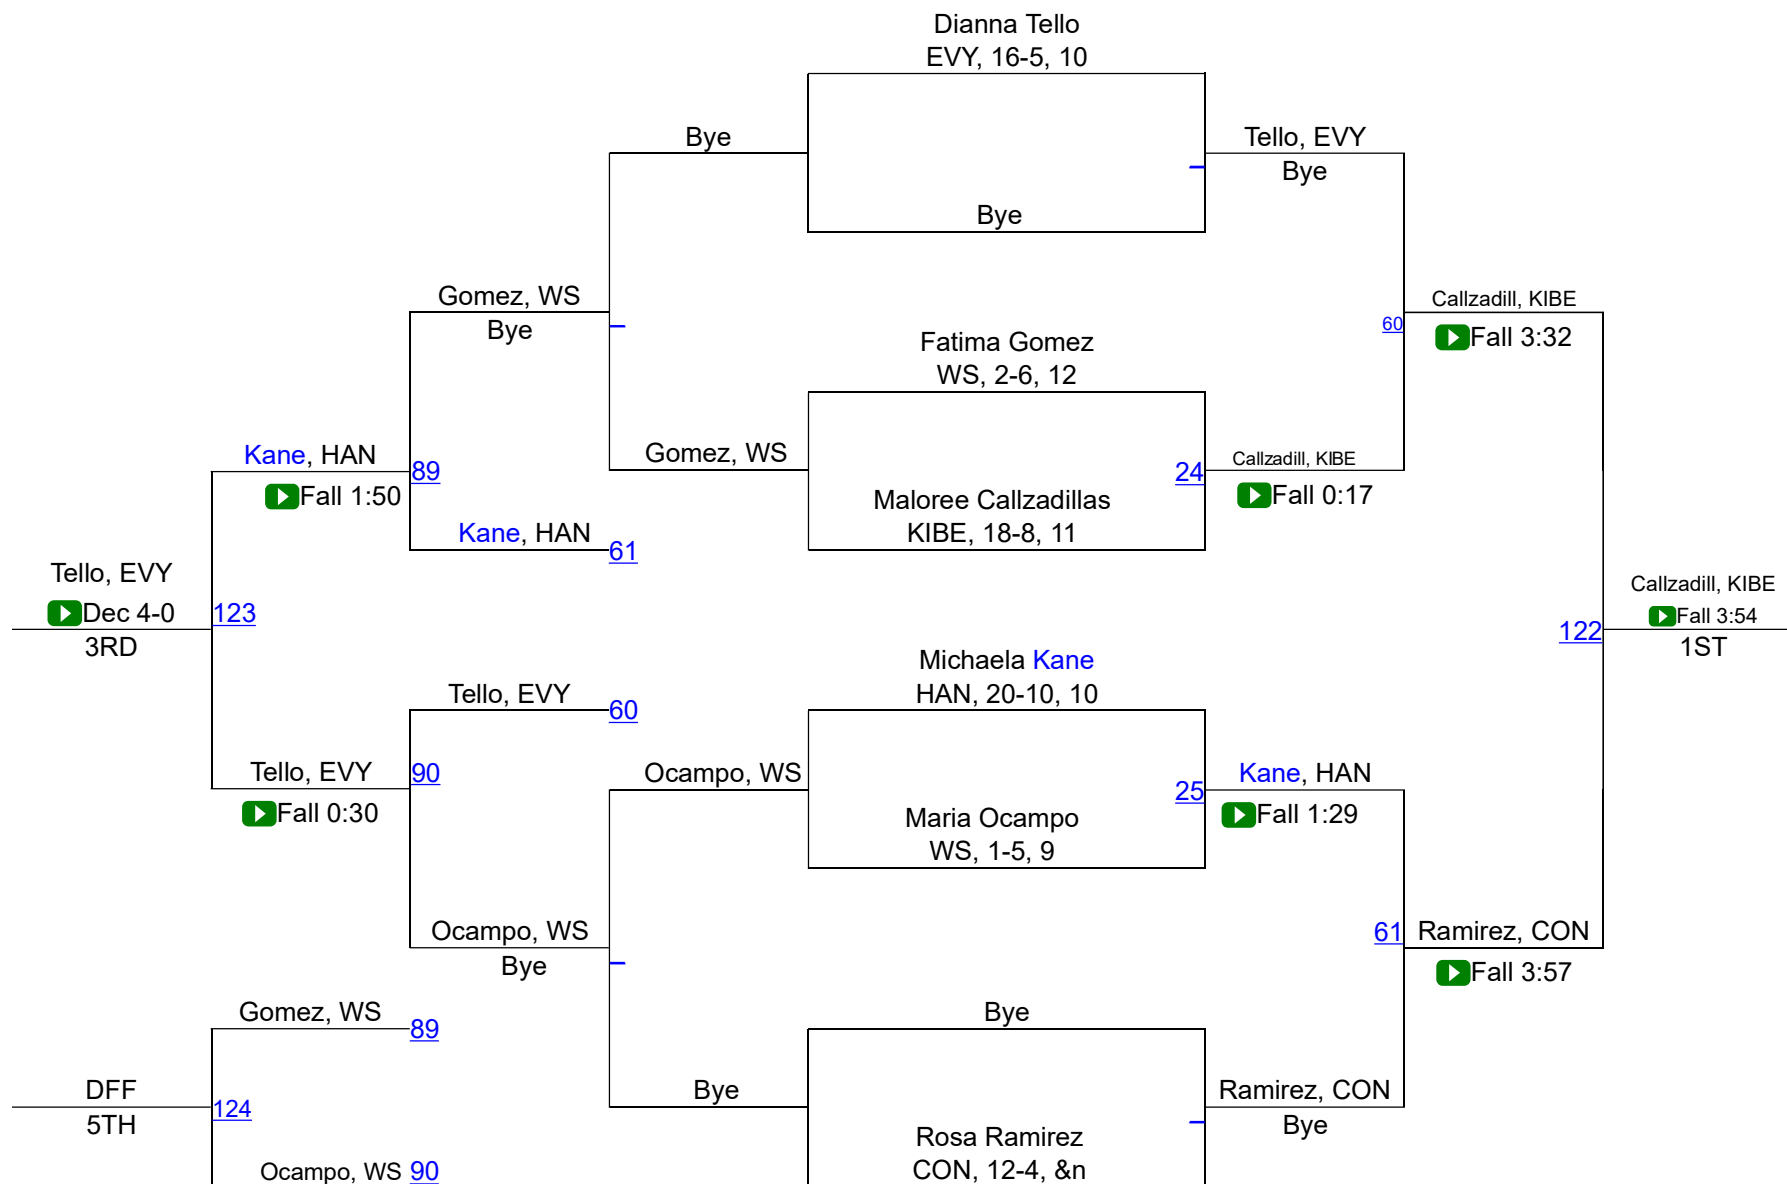

Girls Mountain Madness

155