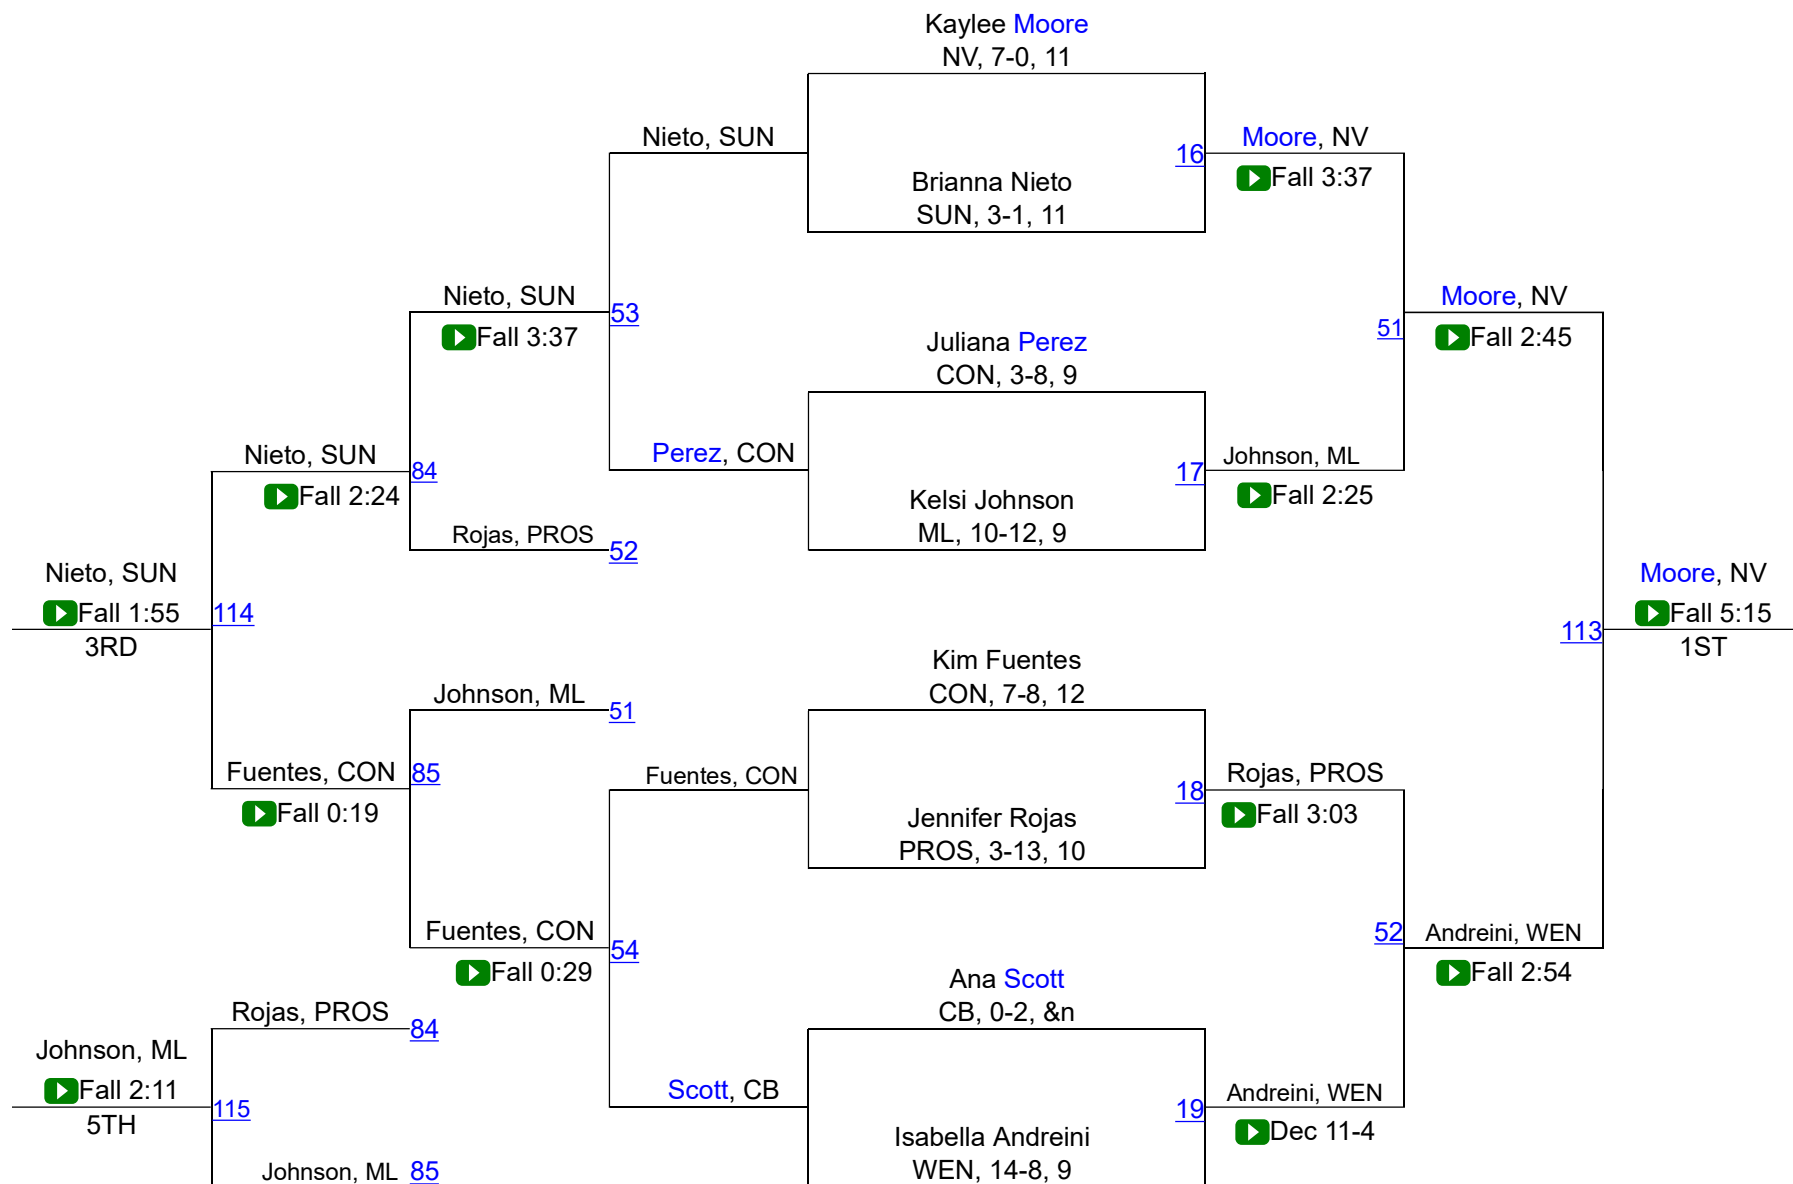

**2ND**

Karime Tlachi, CON, 2-10, 12

**3RD**

Vanessa Morales, SUN, 0-3, 9

**4TH**

# Girls Mountain Madness

130