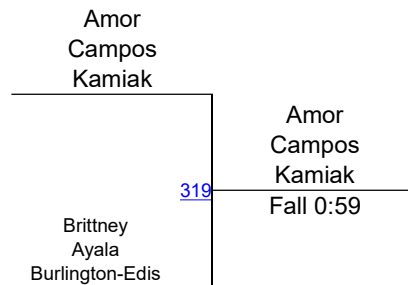

Lady Knights Invitational

Girls JV 157-163

Round 1

Round 2

Round 3

A. Campos (Kamiak)

1ST

B. Ayala (Burlington-Edison)

2ND

H. Shamblin (Federal Way)

3RD