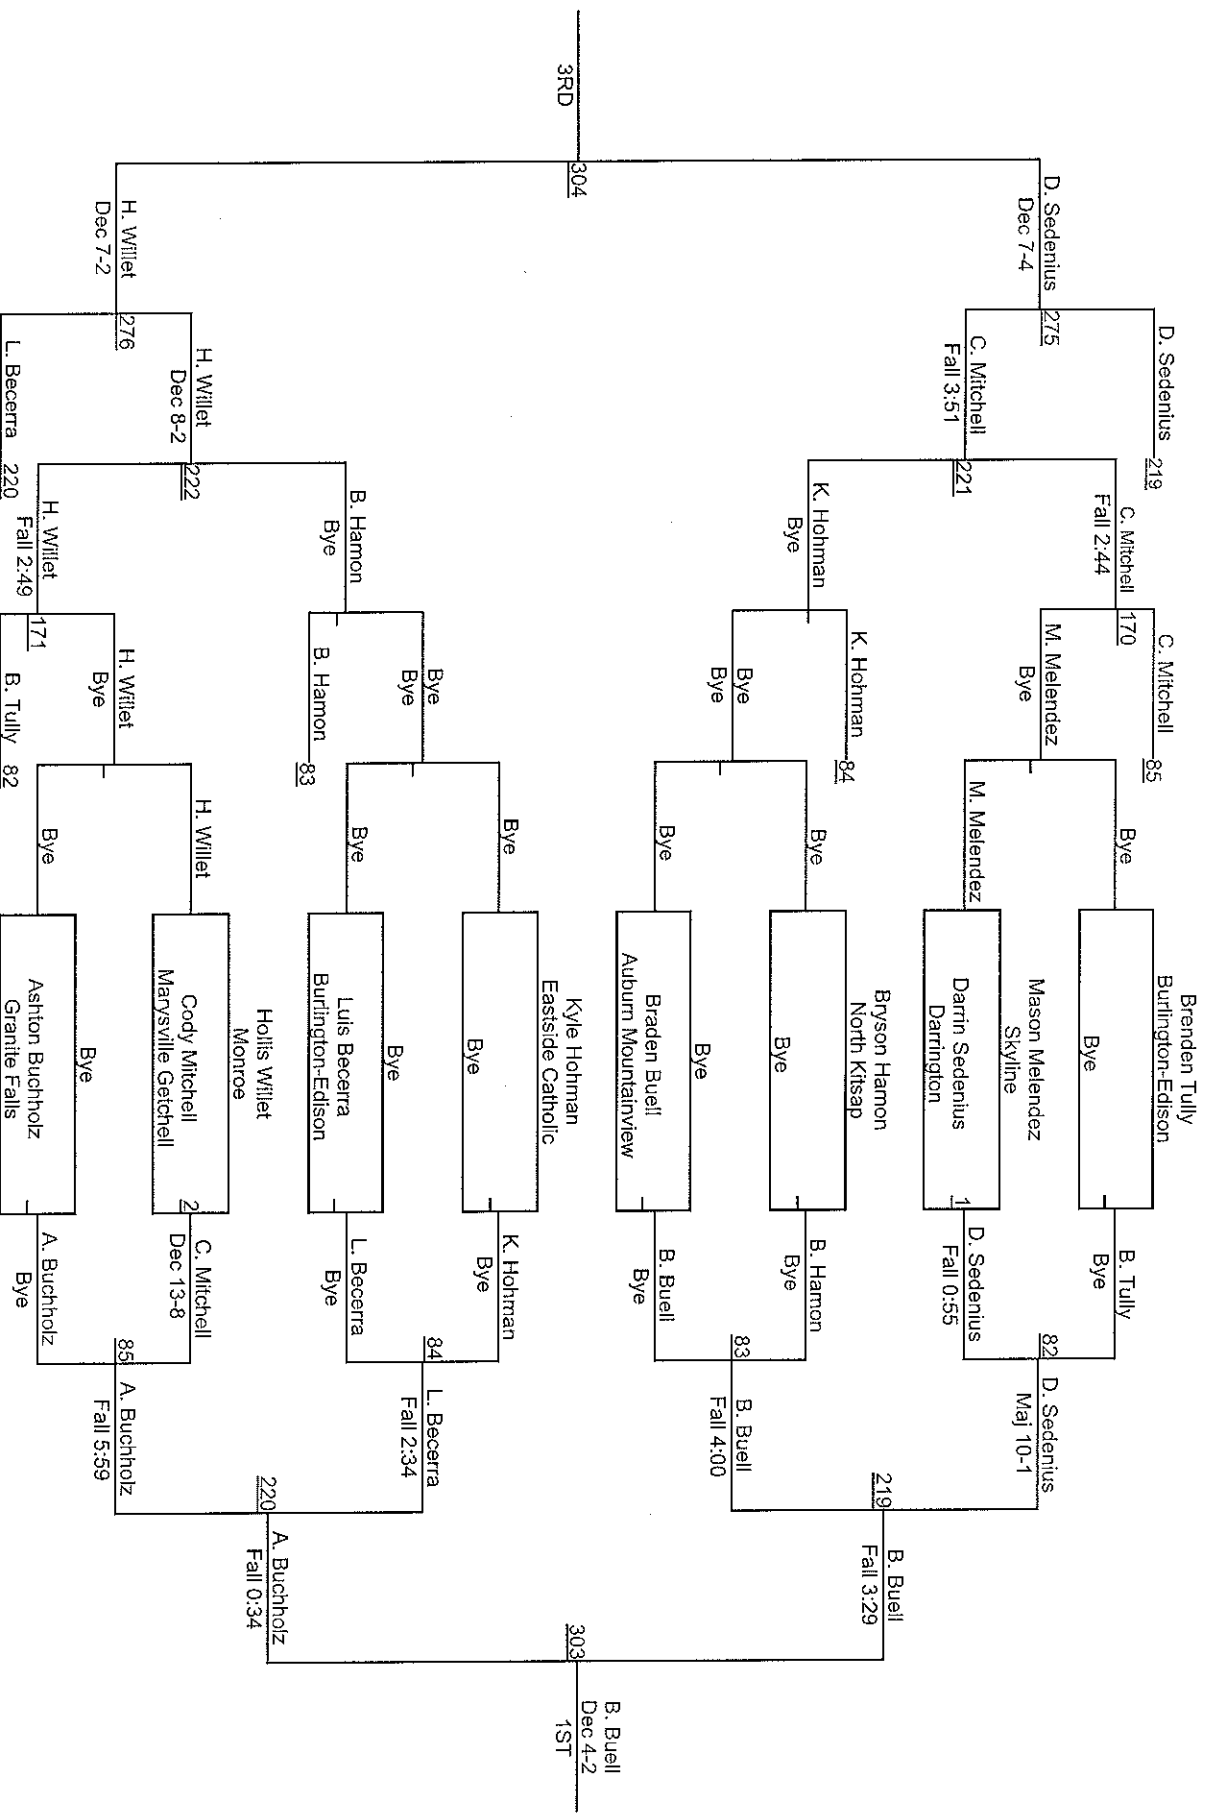

Team Scores

Printed on 01/08/2018 05:07 p.m.

	Team	Abbr	Score
1	Sultan	SUL	164.5
2	Monroe	MNRO	141.0
3	Skyline	SKYL	129.5
4	Auburn Mountainview	ABMT	102.5
5	Marysville Getchell	MGET	97.0
6	Redmond	REDM	96.0
7	North Kitsap	NKTS	88.5
8	Granite Falls	GNTF	85.0
9	Port Townsend	PTTW	79.0
10	Concrete	CON	63.0
11	Eastside Catholic	ESC	61.0
12	Start-Up	STUP	59.0
13	Burlington-Edison	BRED	54.0
14	Cashmere	CASH	47.0
15	South Whidbey	SWHD	38.0
16	Friday Harbor	FHRB	37.5
17	Darrington	DARN	16.0
18	Muckleshoot Tribal	MUCK	12.0
19	La Conner	LAC	4.0
20	Orcas	OHS	0.0

Sky Valley

Varsity 106