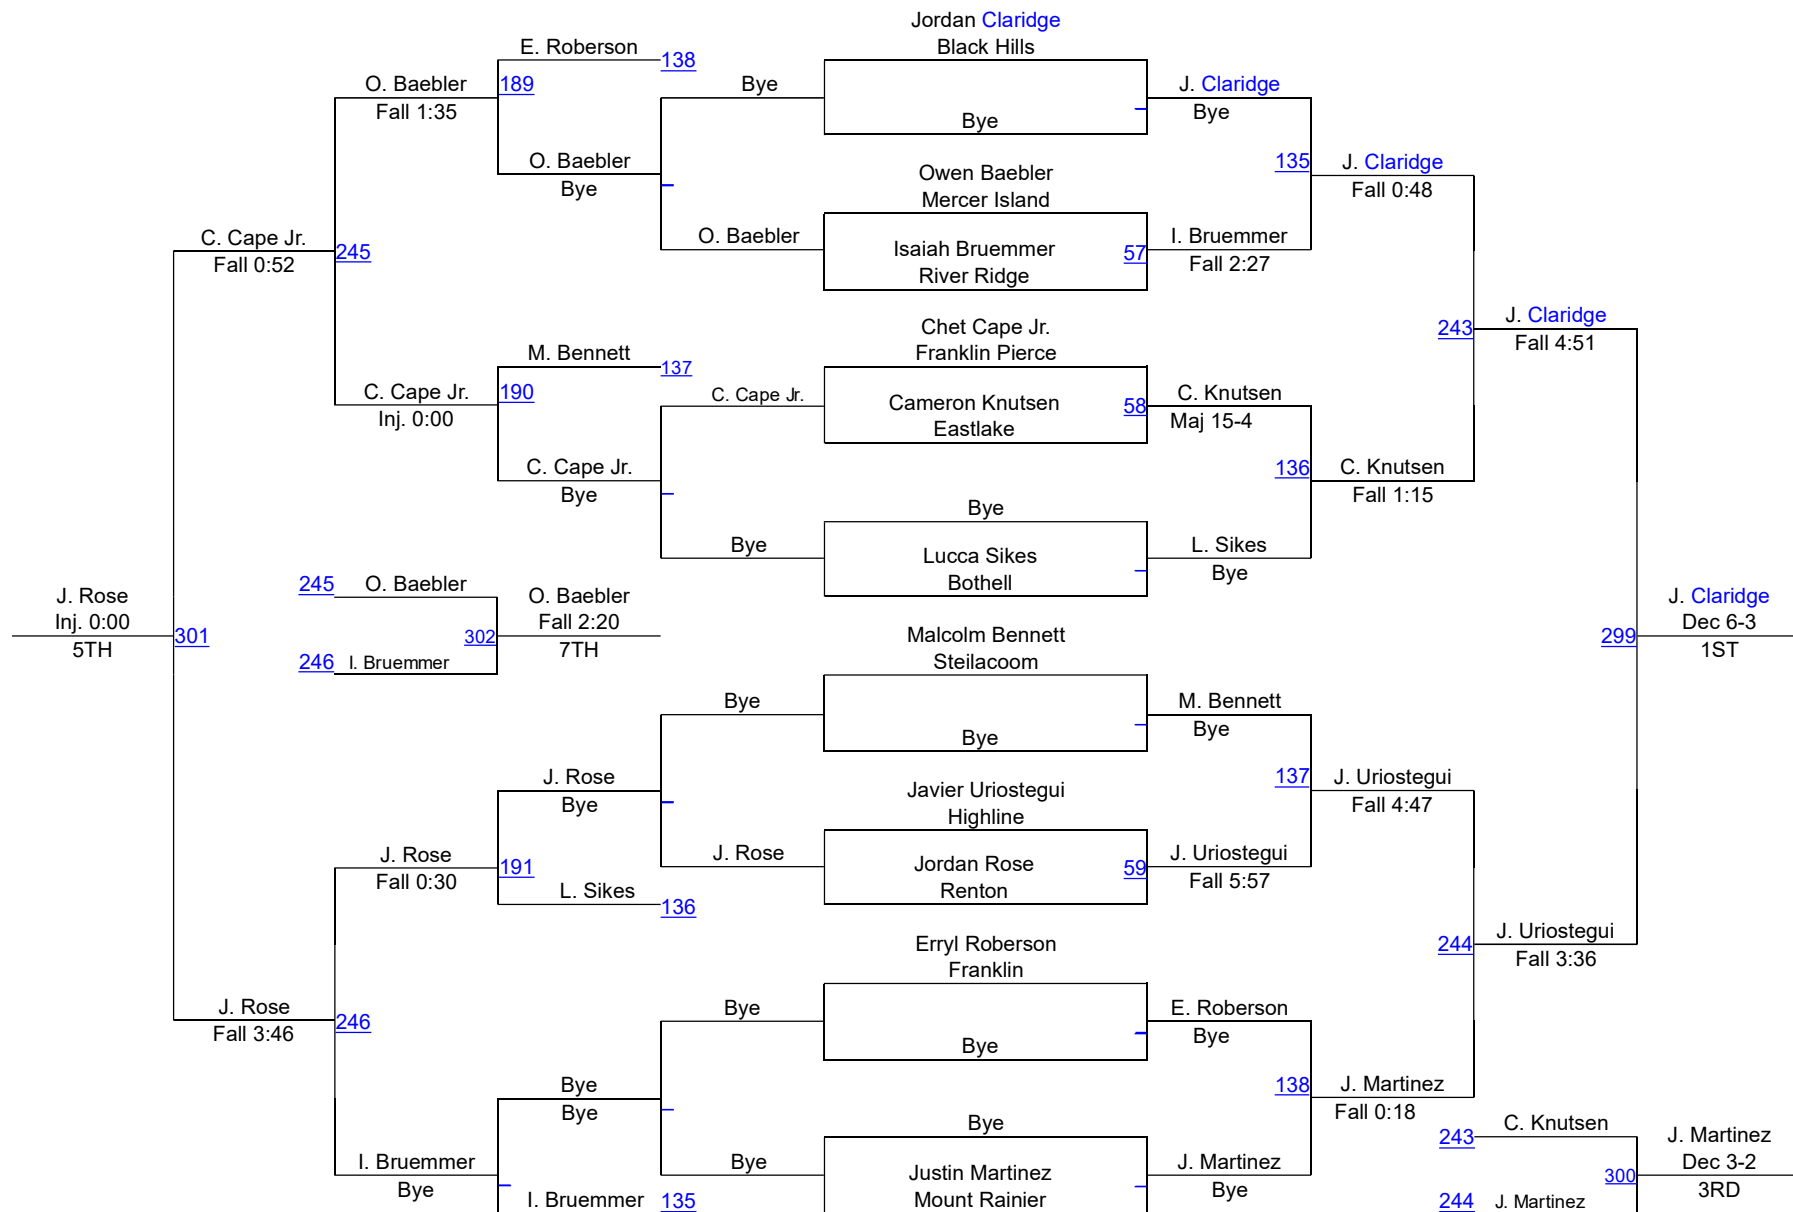

Cardinal Winter Classic

Varsity 160

Cardinal Winter Classic

Varsity 170

Cardinal Winter Classic

Varsity 182

Cardinal Winter Classic

Varsity 195