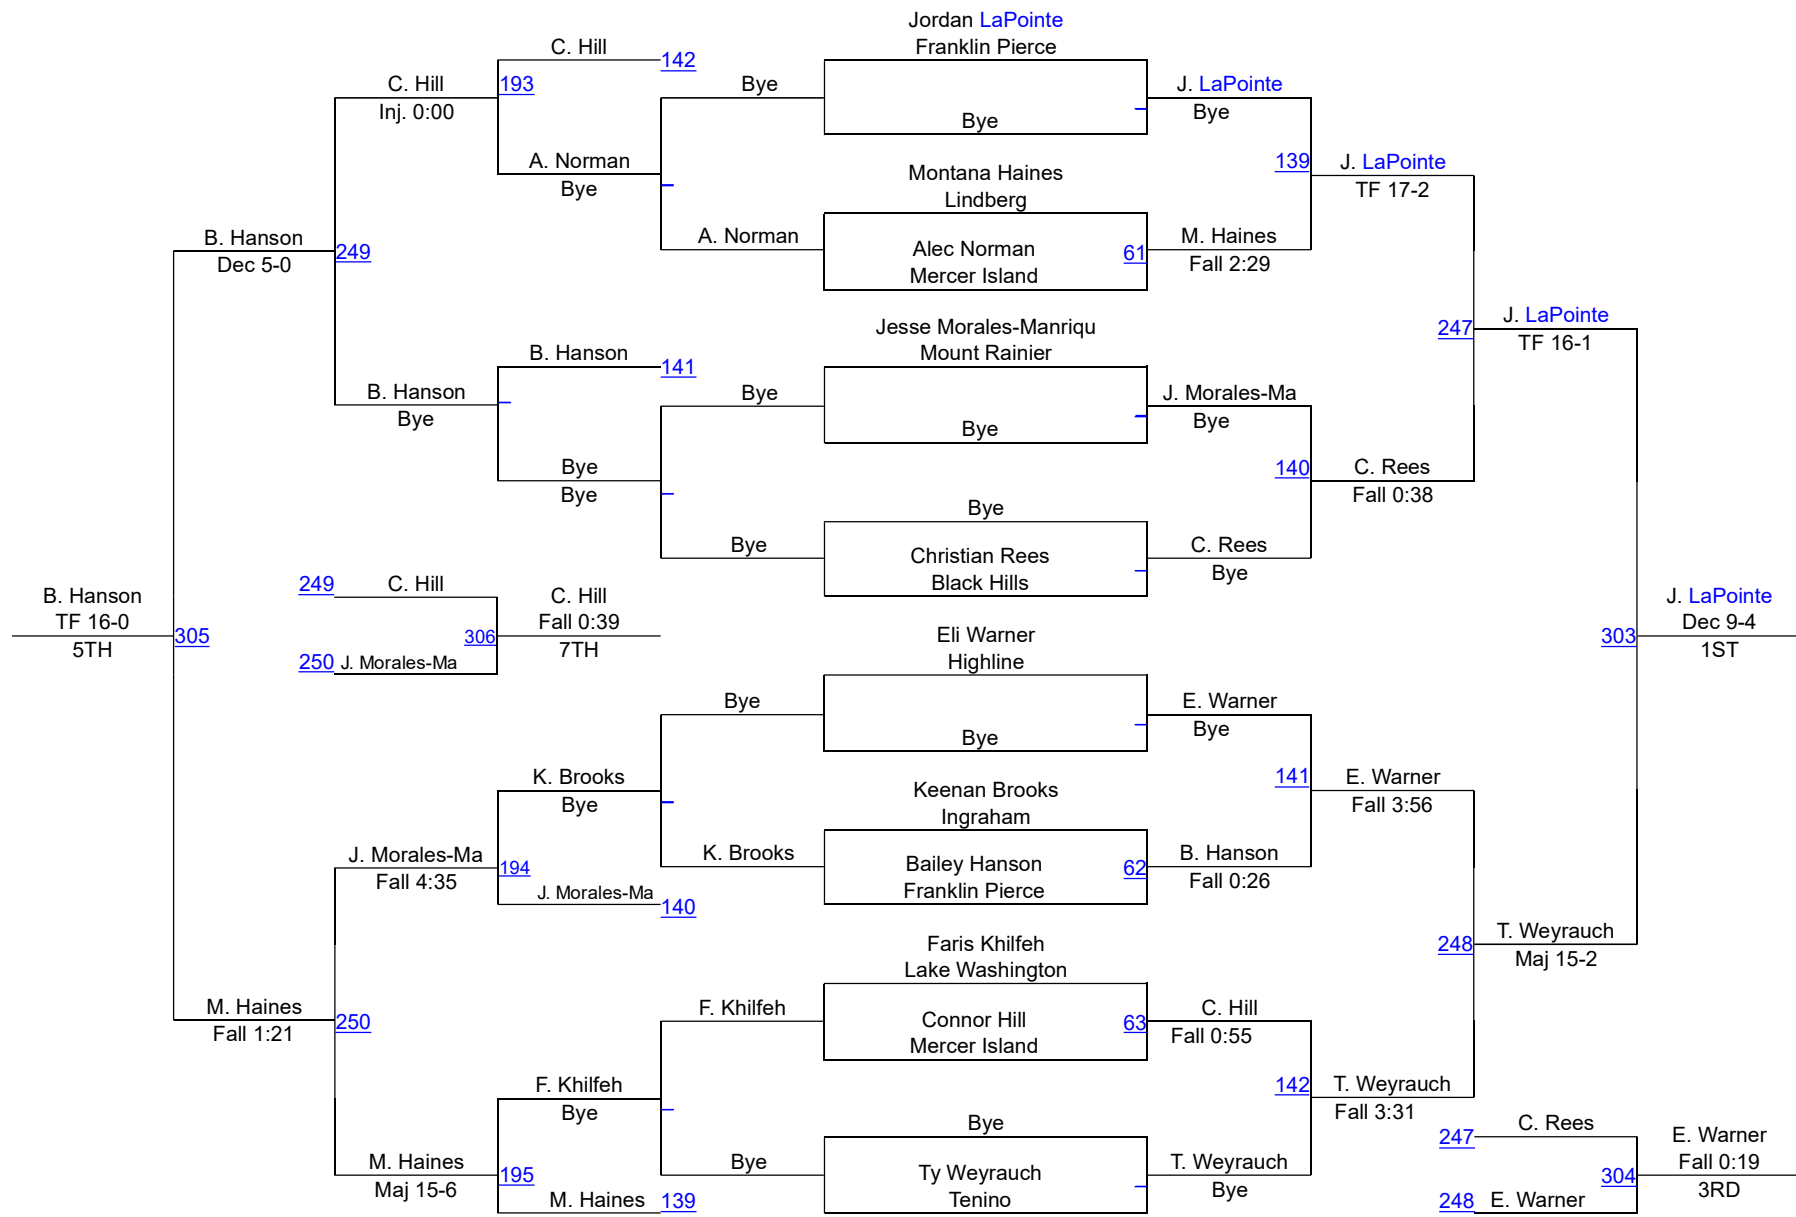

Cardinal Winter Classic

Varsity 160

Cardinal Winter Classic

Varsity 170

Cardinal Winter Classic

Varsity 182

Cardinal Winter Classic

Varsity 195