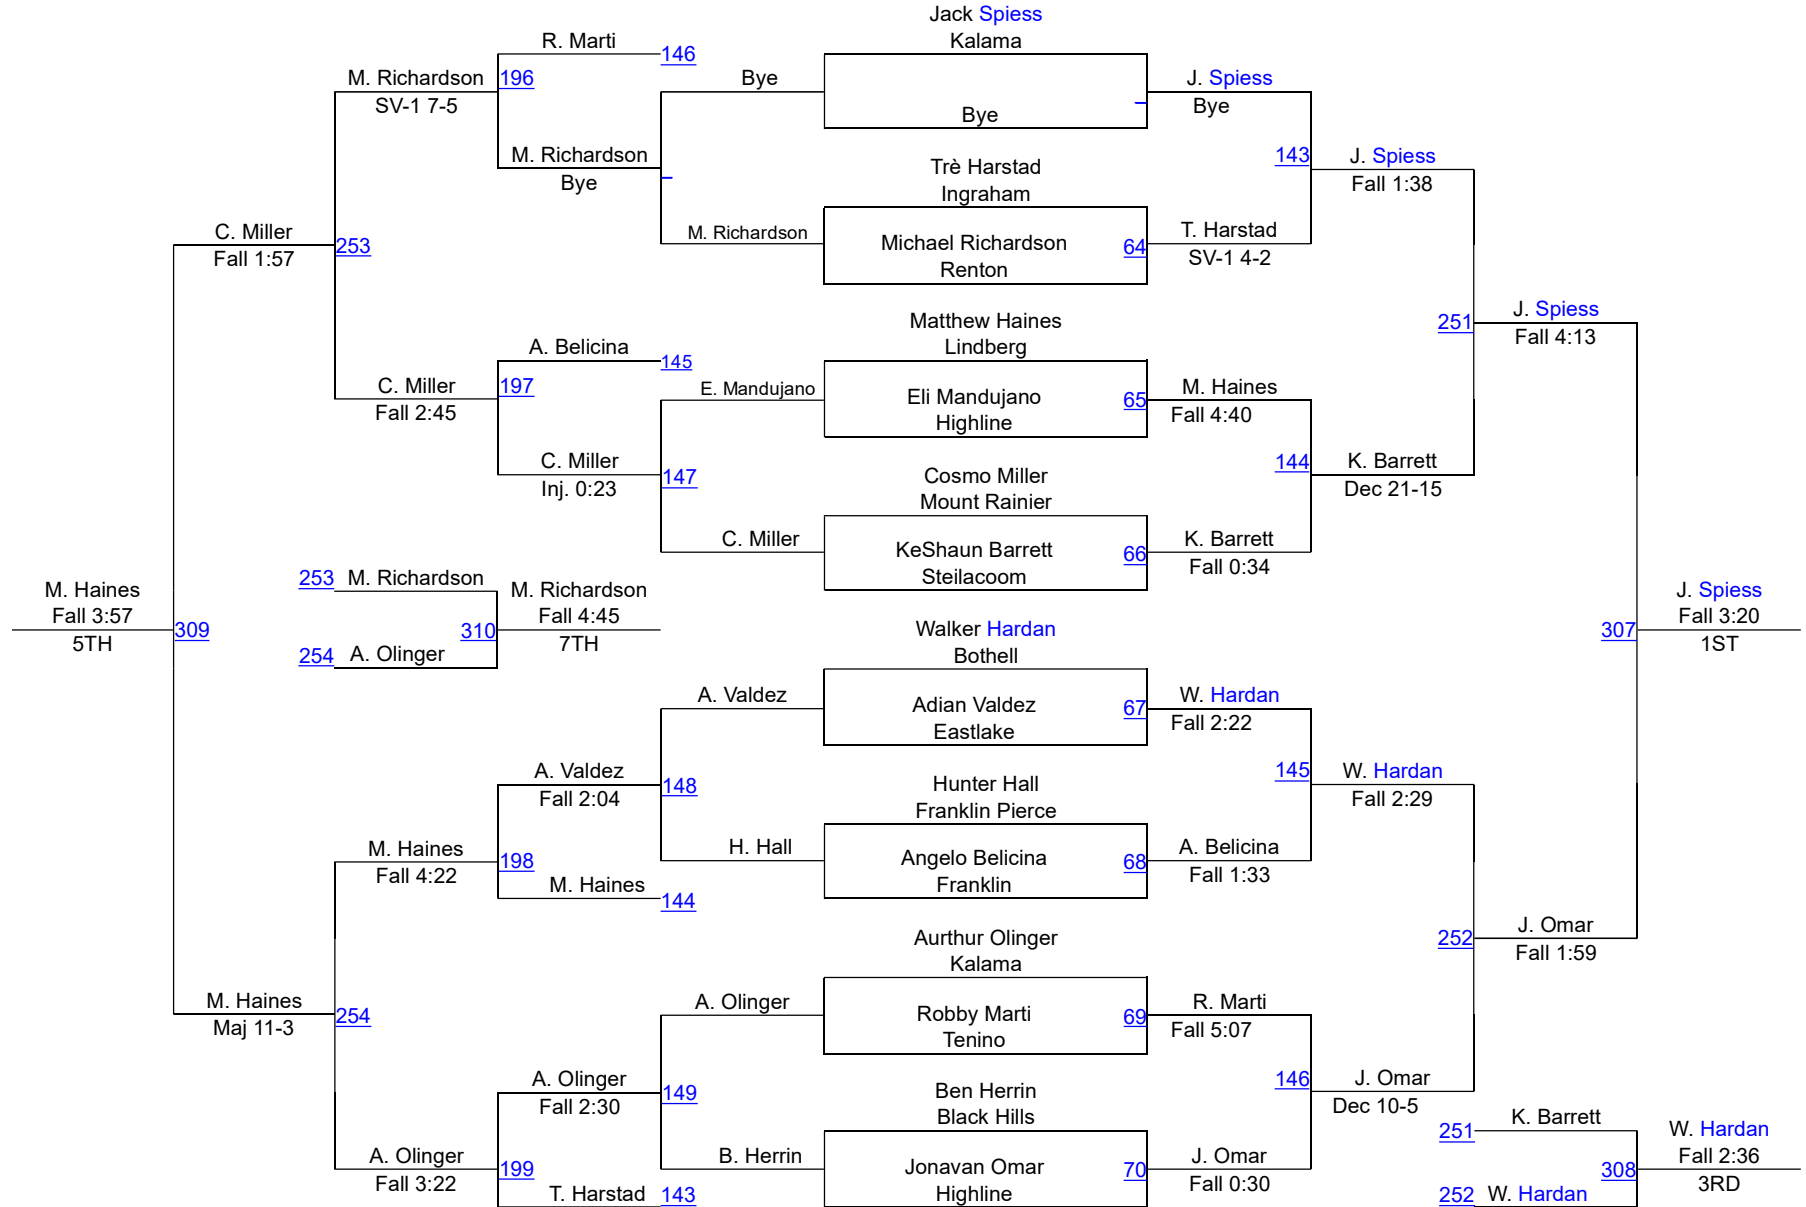

Cardinal Winter Classic

Varsity 220